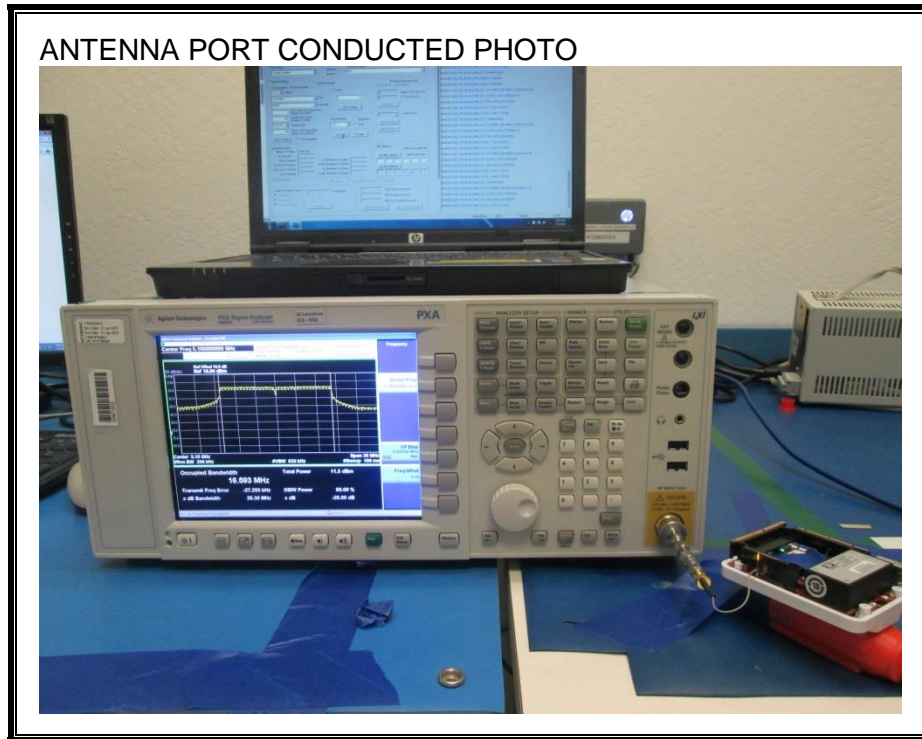

14. SETUP PHOTOS

ANTENNA PORT CONDUCTED RF MEASUREMENT SETUP

RADIATED RF MEASUREMENT SETUP (BELOW 1 GHz)

RADIATED RF MEASUREMENT SETUP (ABOVE 1 GHz)

RADIATED RF MEASUREMENT SETUP FOR PORTABLE CONFIGURATION

X-AXIS FRONT PHOTO

Y-AXIS FRONT PHOTO

Z-AXIS FRONT PHOTO

POWERLINE CONDUCTED EMISSIONS MEASUREMENT SETUP

END REPORT