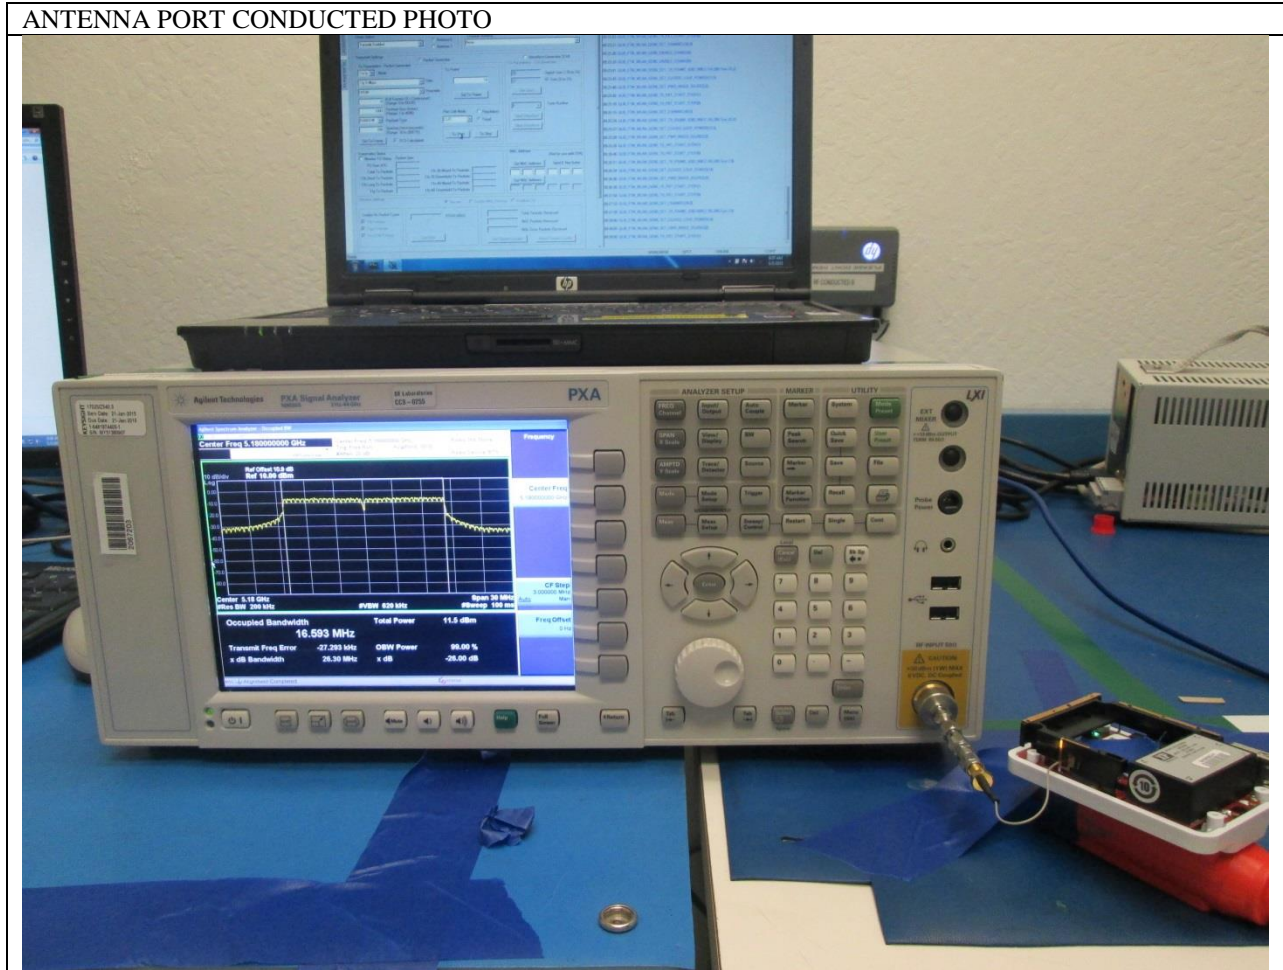

### ANTENNA PORT CONDUCTED RF MEASUREMENT SETUP

ANTENNA PORT CONDUCTED PHOTO

**RADIATED RF MEASUREMENT SETUP (BELOW 1 GHz)**

RADIATED FRONT=PHOTO (BELOW 1 GHz)

RADIATED BACK PHOTO (BELOW 1 GHz)

**RADIATED RF MEASUREMENT SETUP (ABOVE 1 GHz)**

RADIATED FRONT PHOTO (ABOVE 1 GHz)

RADIATED BACK PHOTO (ABOVE 1 GHz)

**RADIATED RF MEASUREMENT SETUP FOR PORTABLE CONFIGURATION**

X-AXIS FRONT PHOTO

Y-AXIS FRONT PHOTO

Z-AXIS FRONT PHOTO

**POWERLINE CONDUCTED EMISSIONS MEASUREMENT SETUP**

LINE CONDUCTED FRONT PHOTO

LINE CONDUCTED SIDE PHOTO

END OF REPORT