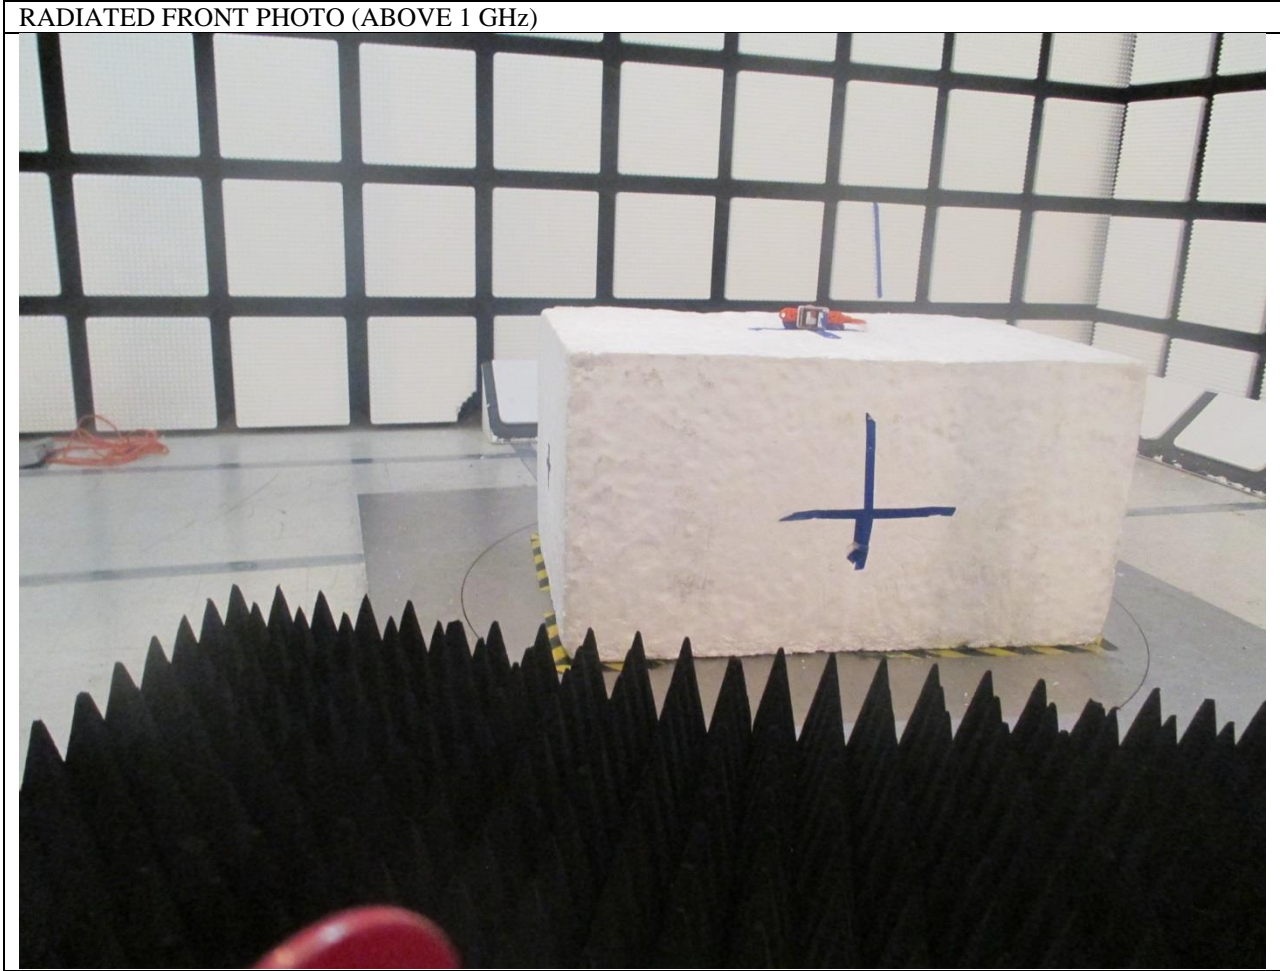

### ANTENNA PORT CONDUCTED RF MEASUREMENT SETUP

ANTENNA PORT CONDUCTED PHOTO

**RADIATED RF MEASUREMENT SETUP (BELOW 1 GHz)**

RADIATED FRONT=PHOTO (BELOW 1 GHz)

RADIATED BACK PHOTO (BELOW 1 GHz)

**RADIATED RF MEASUREMENT SETUP (ABOVE 1 GHz)**

RADIATED FRONT PHOTO (ABOVE 1 GHz)

RADIATED BACK PHOTO (ABOVE 1 GHz)

**RADIATED RF MEASUREMENT SETUP FOR PORTABLE CONFIGURATION**

X-AXIS FRONT PHOTO

Y-AXIS FRONT PHOTO

Z-AXIS FRONT PHOTO

**POWERLINE CONDUCTED EMISSIONS MEASUREMENT SETUP**

LINE CONDUCTED FRONT PHOTO

LINE CONDUCTED SIDE PHOTO

END OF REPORT