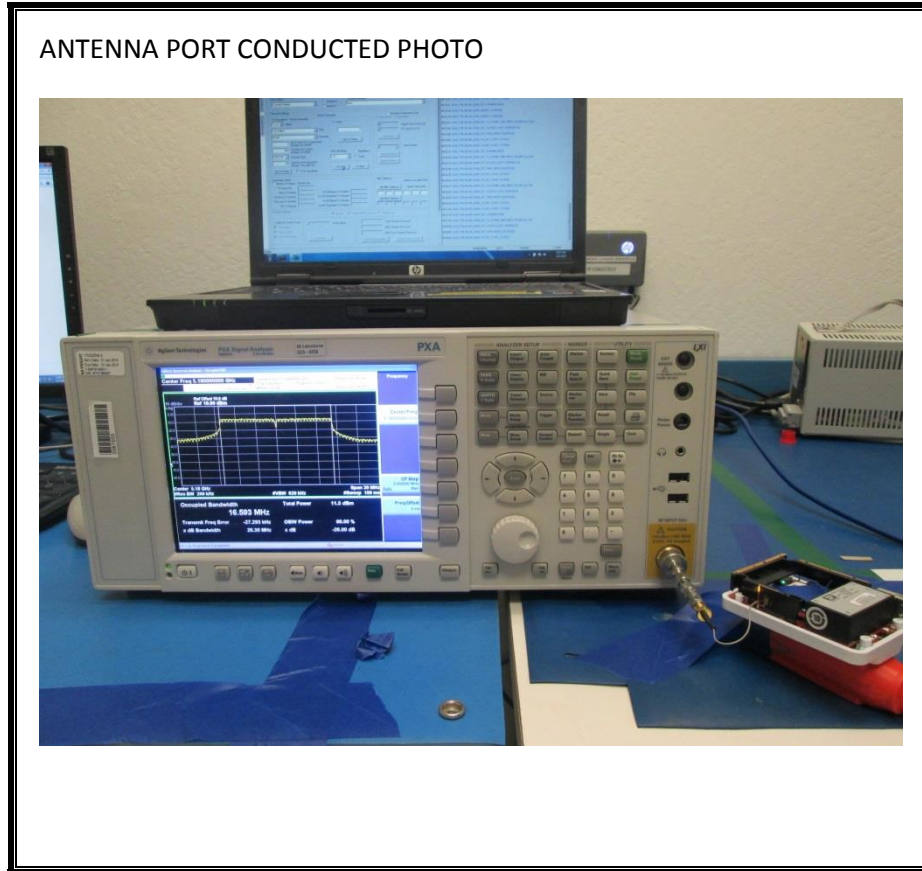

### ANTENNA PORT CONDUCTED RF MEASUREMENT SETUP

**RADIATED RF MEASUREMENT SETUP (BELOW 1 GHz)**

RADIATED FRONT PHOTO (BELOW 1 GHz)

RADIATED BACK PHOTO (BELOW 1 GHz)

**RADIATED RF MEASUREMENT SETUP (ABOVE 1 GHz)**

RADIATED FRONT PHOTO (ABOVE 1 GHz)

RADIATED BACK PHOTO (ABOVE 1 GHz)

**RADIATED RF MEASUREMENT SETUP FOR PORTABLE CONFIGURATION**

X-AXIS FRONT PHOTO

Y-AXIS FRONT PHOTO

Z-AXIS FRONT PHOTO

**POWERLINE CONDUCTED EMISSIONS MEASUREMENT SETUP**

LINE CONDUCTED FRONT PHOTO

LINE CONDUCTED SIDE PHOTO

END OF REPORT