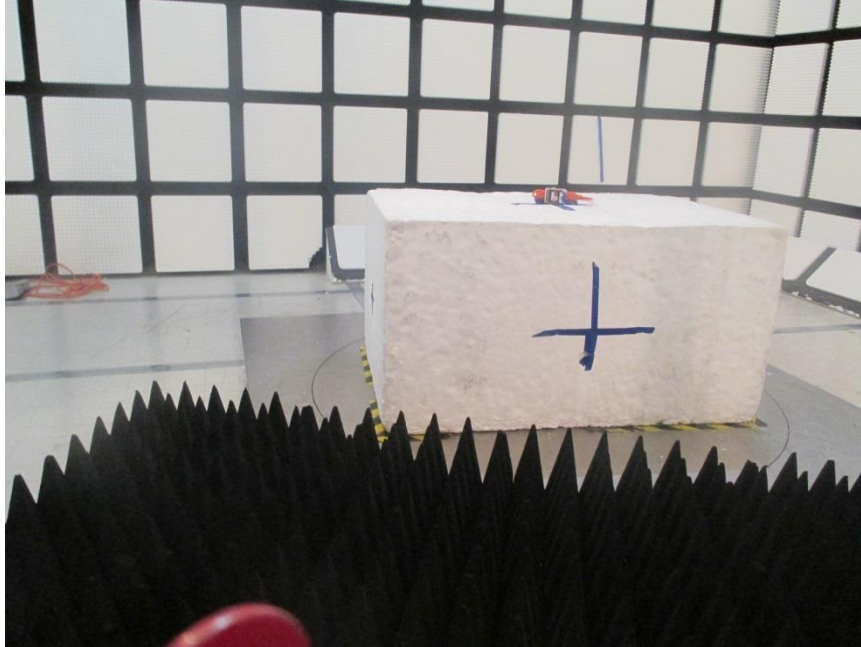

### ANTENNA PORT CONDUCTED RF MEASUREMENT SETUP

**RADIATED RF MEASUREMENT SETUP (BELOW 1 GHz)**

RADIATED FRONT PHOTO (BELOW 1 GHz)

RADIATED BACK PHOTO (BELOW 1 GHz)

**RADIATED RF MEASUREMENT SETUP (ABOVE 1 GHz)**

RADIATED FRONT PHOTO (ABOVE 1 GHz)

RADIATED BACK PHOTO (ABOVE 1 GHz)

**RADIATED RF MEASUREMENT SETUP FOR PORTABLE CONFIGURATION**

X-AXIS FRONT PHOTO

Y-AXIS FRONT PHOTO

Z-AXIS FRONT PHOTO

**POWERLINE CONDUCTED EMISSIONS MEASUREMENT SETUP**

LINE CONDUCTED FRONT PHOTO

LINE CONDUCTED SIDE PHOTO

END OF REPORT