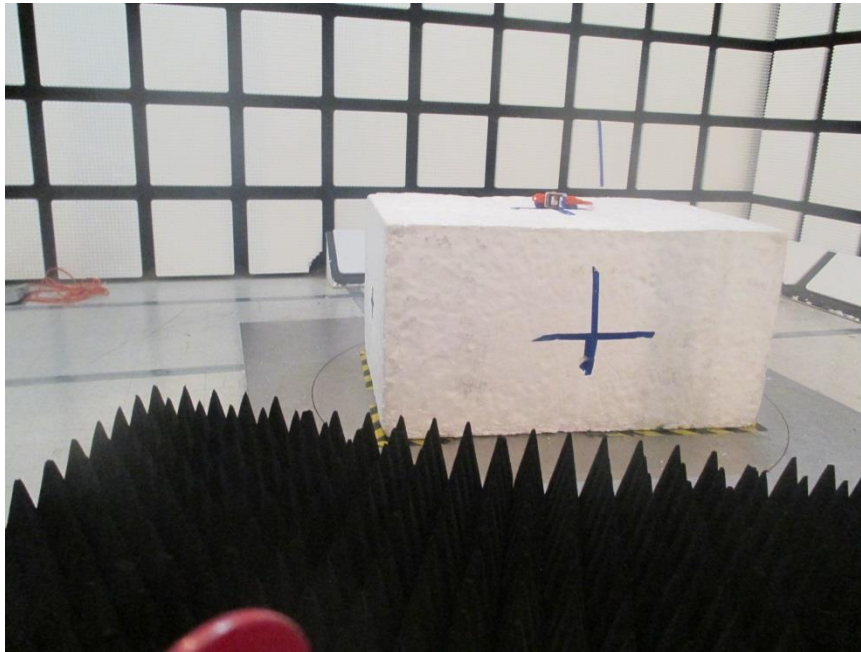

11. SETUP PHOTOS

ANTENNA PORT CONDUCTED RF MEASUREMENT SETUP

RADIATED RF MEASUREMENT SETUP (BELOW 1 GHz)

RADIATED FRONT PHOTO (BELOW 1 GHz)

RADIATED BACK PHOTO (BELOW 1 GHz)

RADIATED RF MEASUREMENT SETUP (ABOVE 1 GHz)

RADIATED FRONT PHOTO (ABOVE 1 GHz)

RADIATED BACK PHOTO (ABOVE 1 GHz)

RADIATED RF MEASUREMENT SETUP FOR PORTABLE CONFIGURATION

X-AXIS FRONT PHOTO

Y-AXIS FRONT PHOTO

Z-AXIS FRONT PHOTO

POWERLINE CONDUCTED EMISSIONS MEASUREMENT SETUP

LINE CONDUCTED SIDE PHOTO

END OF REPORT