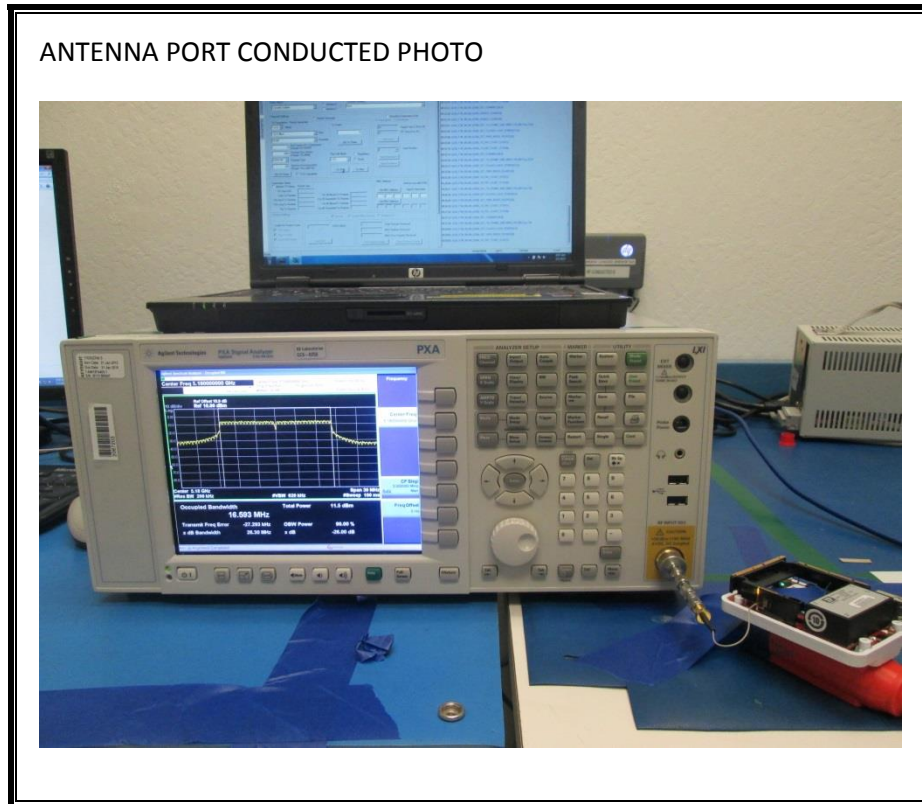

11. SETUP PHOTOS

ANTENNA PORT CONDUCTED RF MEASUREMENT SETUP

RADIATED RF MEASUREMENT SETUP (BELOW 1 GHz)

RADIATED FRONT PHOTO (BELOW 1 GHz)

RADIATED BACK PHOTO (BELOW 1 GHz)

RADIATED RF MEASUREMENT SETUP (ABOVE 1 GHz)

RADIATED FRONT PHOTO (ABOVE 1 GHz)

RADIATED BACK PHOTO (ABOVE 1 GHz)

RADIATED RF MEASUREMENT SETUP FOR PORTABLE CONFIGURATION

X-AXIS FRONT PHOTO

Y-AXIS FRONT PHOTO

Z-AXIS FRONT PHOTO

POWERLINE CONDUCTED EMISSIONS MEASUREMENT SETUP

LINE CONDUCTED SIDE PHOTO

END OF REPORT