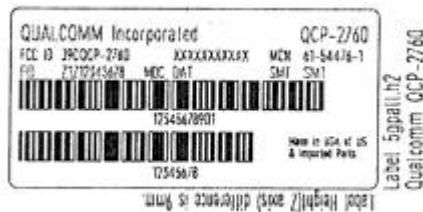

**Exhibit 19**

**FCC Identification Label Information**

**QCP 2760 Label Drawings**

Actual size of the label that is placed on the rear side near the bottom of the phone

Enlarged version of the label that is placed on the rear side near the bottom of the phone.

Actual size of the label that is placed inside the battery well, under the internal battery.

Enlarged version of the label that is placed inside the battery well, under the internal battery.