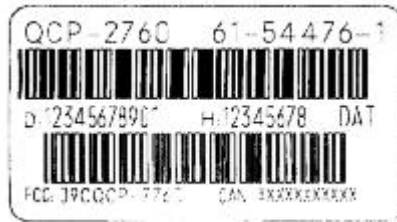

Exhibit 19

FCC Identification Label Information

QCP 2760 Label Drawings

Actual size of the label that is placed on the rear side near the bottom of the phone

Enlarged version of the label that is placed on the rear side near the bottom of the phone.

Actual size of the label that is placed inside the battery well, under the internal battery.

Enlarged version of the label that is placed inside the battery well, under the internal battery.