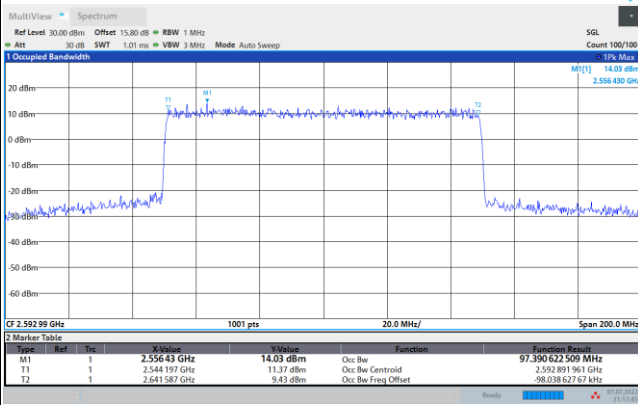

FR1 n41 / 100MHz / CP OFDM / Middle Channel / Full RB

QPSK

16QAM