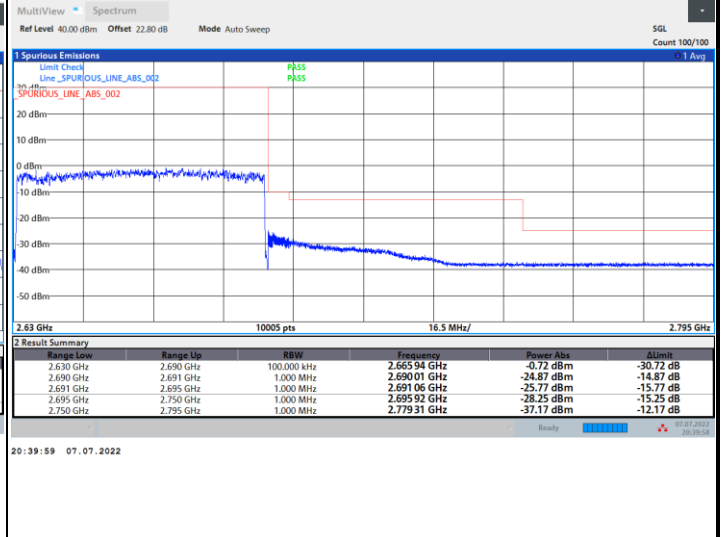

FR1 n41 / 50MHz / CP OFDM / 256QAM

Lowest Band Edge / Full RB

Highest Band Edge / Full RB

FR1 n41 / 60MHz / CP OFDM / QPSK

Lowest Band Edge / Full RB

Highest Band Edge / Full RB

FR1 n41 / 60MHz / CP OFDM / 16QAM

Lowest Band Edge / Full RB

Highest Band Edge / Full RB

FR1 n41 / 60MHz / CP OFDM / 64QAM

Lowest Band Edge / Full RB

Highest Band Edge / Full RB

FR1 n41 / 60MHz / CP OFDM / 256QAM

Lowest Band Edge / Full RB

Highest Band Edge / Full RB