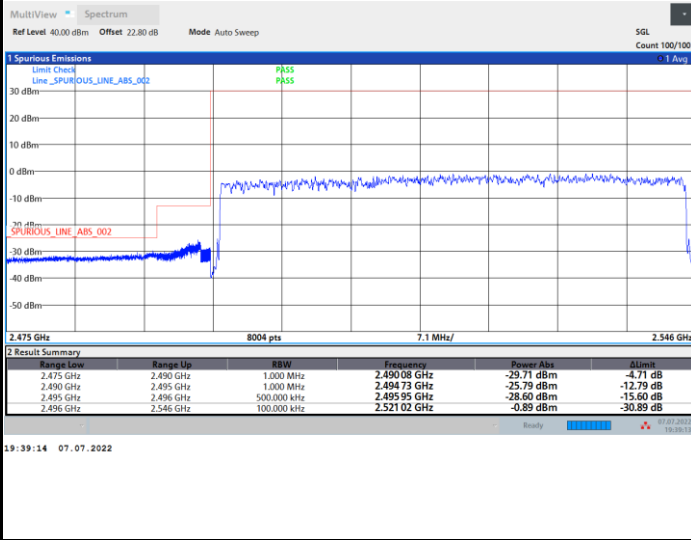

FR1 n41 / 40MHz / CP OFDM / 64QAM

Lowest Band Edge / Full RB

Highest Band Edge / Full RB

FR1 n41 / 40MHz / CP OFDM / 256QAM

Lowest Band Edge / Full RB

Highest Band Edge / Full RB

FR1 n41 / 50MHz / CP OFDM / QPSK

Lowest Band Edge / Full RB

Highest Band Edge / Full RB

FR1 n41 / 50MHz / CP OFDM / 16QAM

Lowest Band Edge / Full RB

Highest Band Edge / Full RB

FR1 n41 / 50MHz / CP OFDM / 64QAM

Lowest Band Edge / Full RB

Highest Band Edge / Full RB