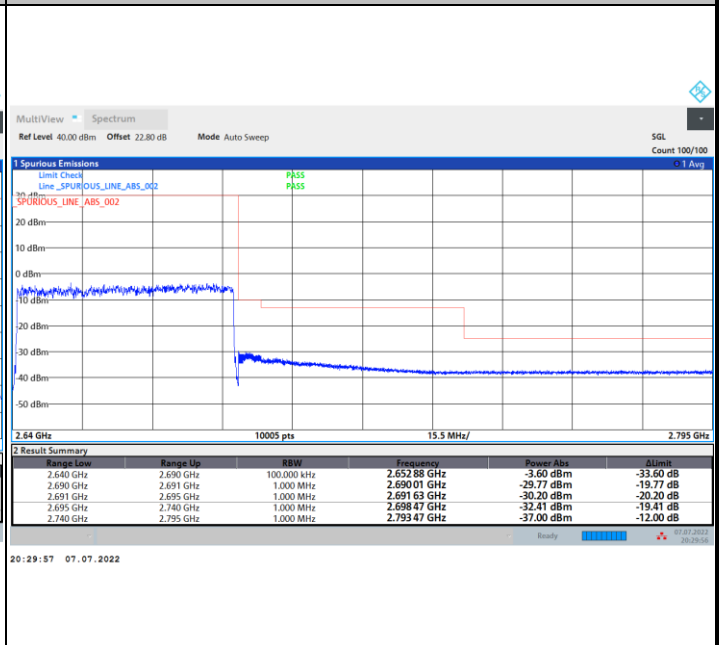

Lowest Band Edge / Full RB

Highest Band Edge / Full RB

FR1 n41 / 50MHz / CP OFDM / 16QAM

Lowest Band Edge / Full RB

Highest Band Edge / Full RB

FR1 n41 / 50MHz / CP OFDM / 64QAM

Lowest Band Edge / Full RB

Highest Band Edge / Full RB

FR1 n41 / 50MHz / CP OFDM / 256QAM

Lowest Band Edge / Full RB

Highest Band Edge / Full RB

FR1 n41 / 60MHz / CP OFDM / QPSK

Lowest Band Edge / Full RB

Highest Band Edge / Full RB

FR1 n41 / 60MHz / CP OFDM / 16QAM