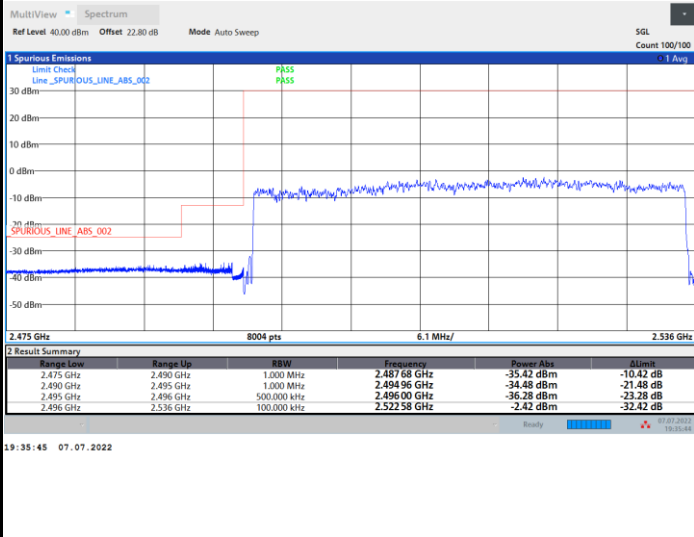

FR1 n41 / 40MHz / CP OFDM / 64QAM

Lowest Band Edge / Full RB

Highest Band Edge / Full RB

FR1 n41 / 40MHz / CP OFDM / 256QAM

Lowest Band Edge / Full RB

Highest Band Edge / Full RB

FR1 n41 / 50MHz / CP OFDM / QPSK