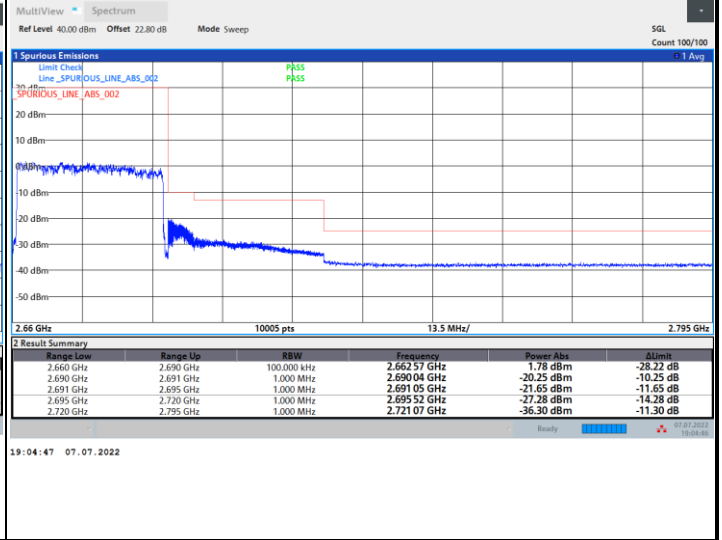

Lowest Band Edge / Full RB

Highest Band Edge / Full RB

FR1 n41 / 20MHz / CP OFDM / 256QAM

Lowest Band Edge / Full RB

Highest Band Edge / Full RB

FR1 n41 / 30MHz / CP OFDM / QPSK

Lowest Band Edge / Full RB

Highest Band Edge / Full RB

FR1 n41 / 30MHz / CP OFDM / 16QAM

Lowest Band Edge / Full RB

Highest Band Edge / Full RB

FR1 n41 / 30MHz / CP OFDM / 64QAM

Lowest Band Edge / Full RB

Highest Band Edge / Full RB

FR1 n41 / 30MHz / CP OFDM / 256QAM

Lowest Band Edge / Full RB

Highest Band Edge / Full RB

FR1 n41 / 40MHz / CP OFDM / QPSK

Lowest Band Edge / Full RB

Highest Band Edge / Full RB

FR1 n41 / 40MHz / CP OFDM / 16QAM

Lowest Band Edge / Full RB

Highest Band Edge / Full RB