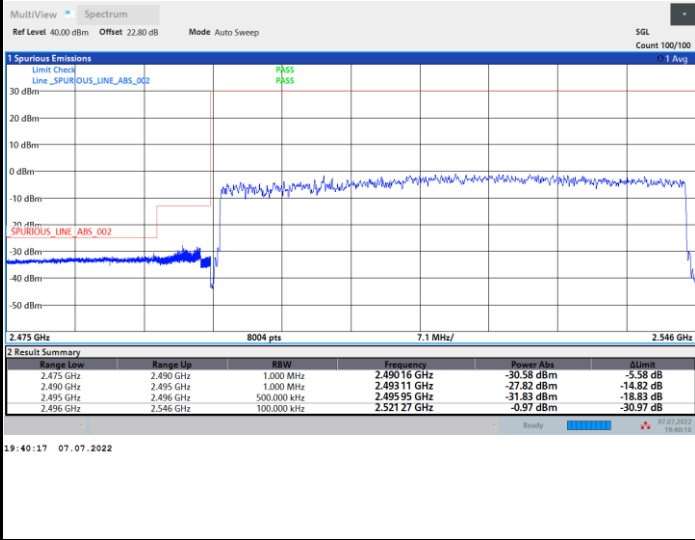

Lowest Band Edge / Full RB

Highest Band Edge / Full RB

FR1 n41 / 50MHz / CP OFDM / 16QAM

Lowest Band Edge / Full RB

Highest Band Edge / Full RB

FR1 n41 / 50MHz / CP OFDM / 64QAM

Lowest Band Edge / Full RB

Highest Band Edge / Full RB