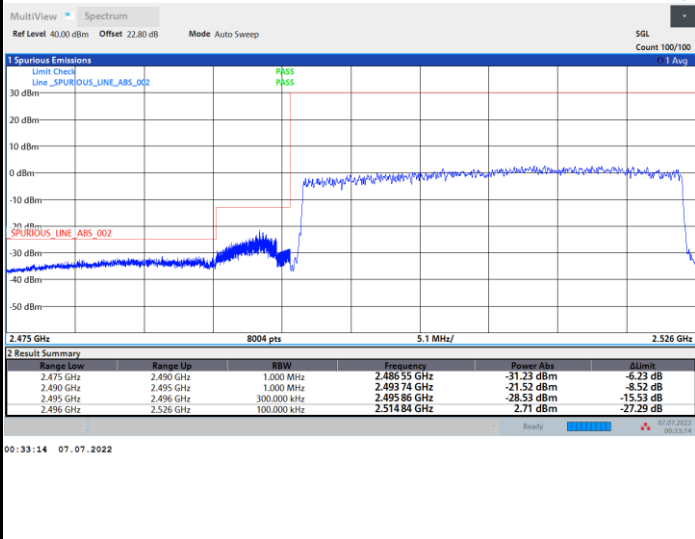

FR1 n41 / 30MHz / CP OFDM / QPSK

Lowest Band Edge / Full RB

Highest Band Edge / Full RB

FR1 n41 / 30MHz / CP OFDM / 16QAM

Lowest Band Edge / Full RB

Highest Band Edge / Full RB