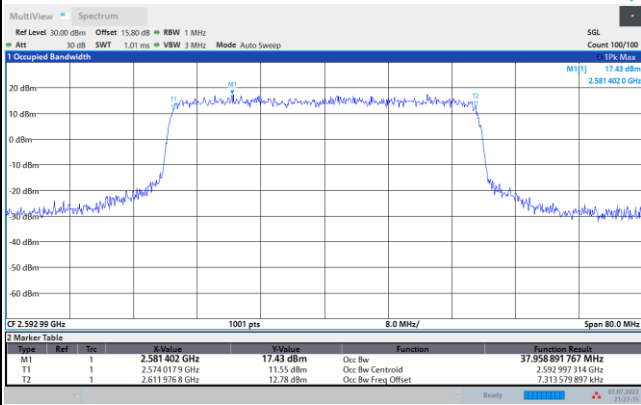

64QAM

256QAM

FR1 n41 / 40MHz / CP OFDM / Middle Channel / Full RB

QPSK

16QAM

64QAM

256QAM

FR1 n41 / 50MHz / CP OFDM / Middle Channel / Full RB