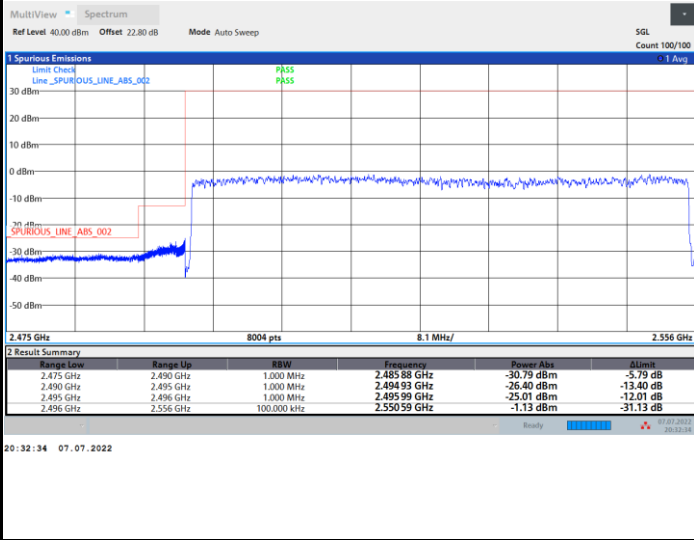

FR1 n41 / 50MHz / CP OFDM / 256QAM

Lowest Band Edge / Full RB

Highest Band Edge / Full RB

FR1 n41 / 60MHz / CP OFDM / QPSK

Lowest Band Edge / Full RB

Highest Band Edge / Full RB

FR1 n41 / 60MHz / CP OFDM / 16QAM

Lowest Band Edge / Full RB

Highest Band Edge / Full RB

FR1 n41 / 60MHz / CP OFDM / 64QAM

Lowest Band Edge / Full RB

Highest Band Edge / Full RB

FR1 n41 / 60MHz / CP OFDM / 256QAM

Lowest Band Edge / Full RB

Highest Band Edge / Full RB