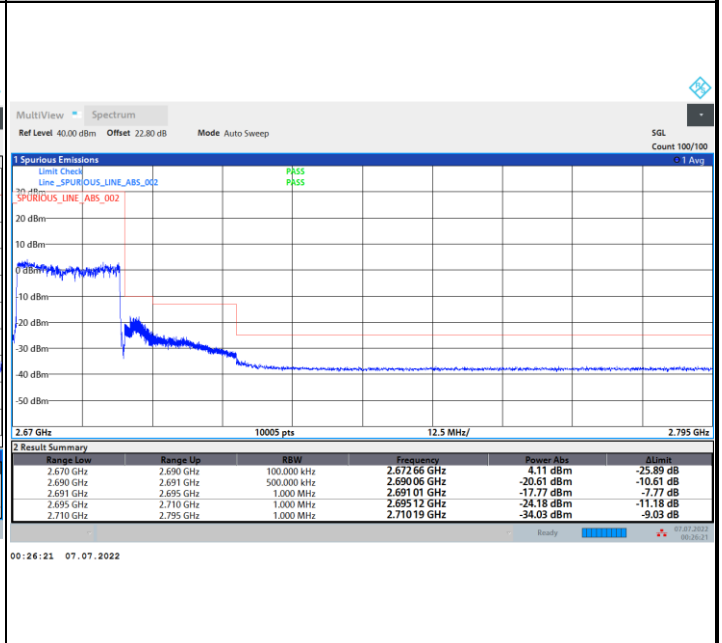

16QAM

64QAM

256QAM

FR1 n41 / 100MHz / CP OFDM / Middle Channel / Full RB

QPSK

16QAM

64QAM

256QAM

Conducted Band Edge

FR1 n41 / 20MHz / CP OFDM / QPSK

Lowest Band Edge / Full RB

Highest Band Edge / Full RB

FR1 n41 / 20MHz / CP OFDM / 16QAM

Lowest Band Edge / Full RB

Highest Band Edge / Full RB

FR1 n41 / 20MHz / CP OFDM / 64QAM