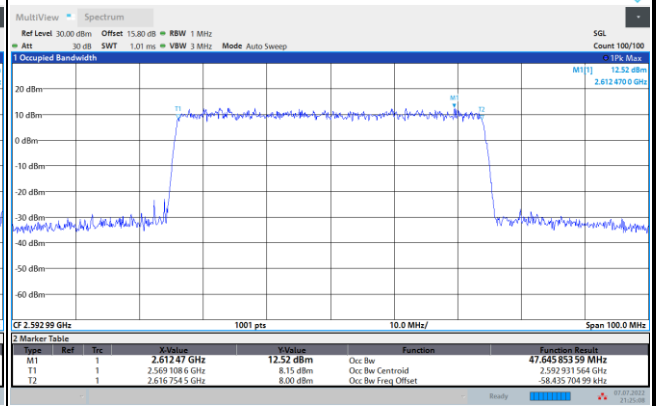

64QAM

256QAM