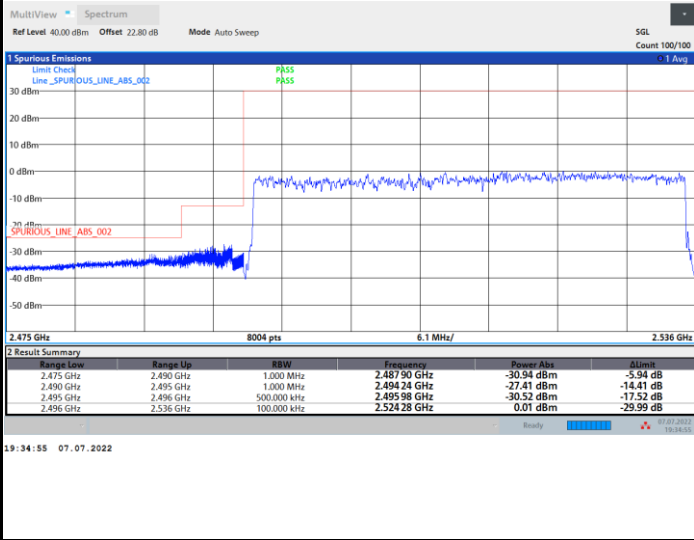

FR1 n41 / 40MHz / CP OFDM / 64QAM

Lowest Band Edge / Full RB

Highest Band Edge / Full RB

FR1 n41 / 40MHz / CP OFDM / 256QAM

Lowest Band Edge / Full RB

Highest Band Edge / Full RB