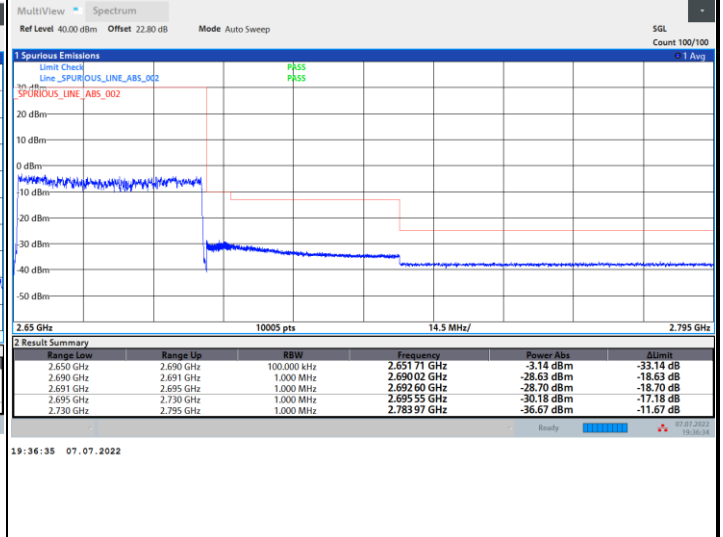

FR1 n41 / 40MHz / CP OFDM / 64QAM

Lowest Band Edge / Full RB

Highest Band Edge / Full RB

FR1 n41 / 40MHz / CP OFDM / 256QAM

Lowest Band Edge / Full RB

Highest Band Edge / Full RB

FR1 n41 / 50MHz / CP OFDM / QPSK

Lowest Band Edge / Full RB

Highest Band Edge / Full RB

FR1 n41 / 50MHz / CP OFDM / 16QAM

Lowest Band Edge / Full RB

Highest Band Edge / Full RB

FR1 n41 / 50MHz / CP OFDM / 64QAM

Lowest Band Edge / Full RB

Highest Band Edge / Full RB