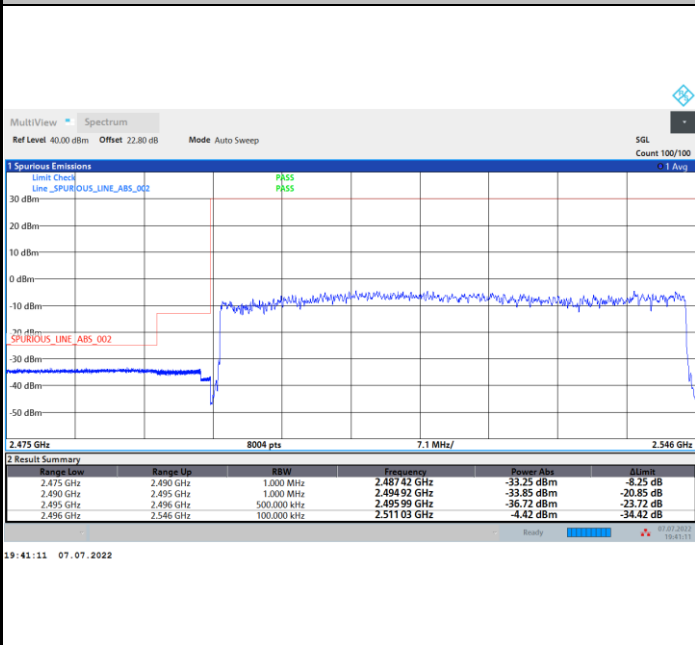

Lowest Band Edge / Full RB

Highest Band Edge / Full RB

FR1 n41 / 50MHz / CP OFDM / 16QAM

Lowest Band Edge / Full RB

Highest Band Edge / Full RB

FR1 n41 / 50MHz / CP OFDM / 64QAM

Lowest Band Edge / Full RB

Highest Band Edge / Full RB

FR1 n41 / 50MHz / CP OFDM / 256QAM

Lowest Band Edge / Full RB

Highest Band Edge / Full RB

FR1 n41 / 60MHz / CP OFDM / QPSK

Lowest Band Edge / Full RB

Highest Band Edge / Full RB

FR1 n41 / 60MHz / CP OFDM / 16QAM