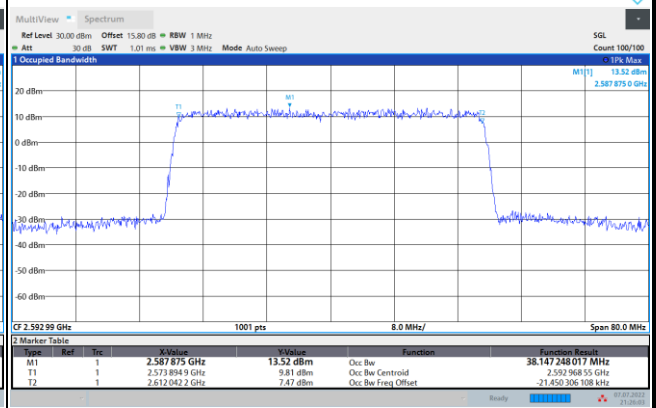

64QAM

256QAM

FR1 n41 / 40MHz / CP OFDM / Middle Channel / Full RB

QPSK

16QAM

64QAM

256QAM

FR1 n41 / 50MHz / CP OFDM / Middle Channel / Full RB