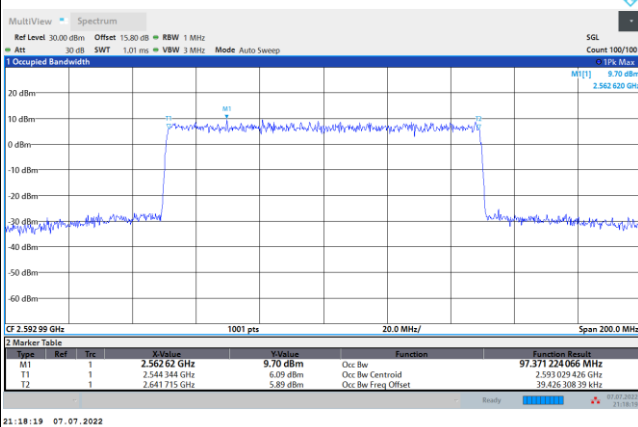

Conducted Band Edge

FR1 n41 / 20MHz / CP OFDM / QPSK

Lowest Band Edge / Full RB

Highest Band Edge / Full RB

FR1 n41 / 20MHz / CP OFDM / 16QAM

Lowest Band Edge / Full RB

Highest Band Edge / Full RB

FR1 n41 / 20MHz / CP OFDM / 64QAM