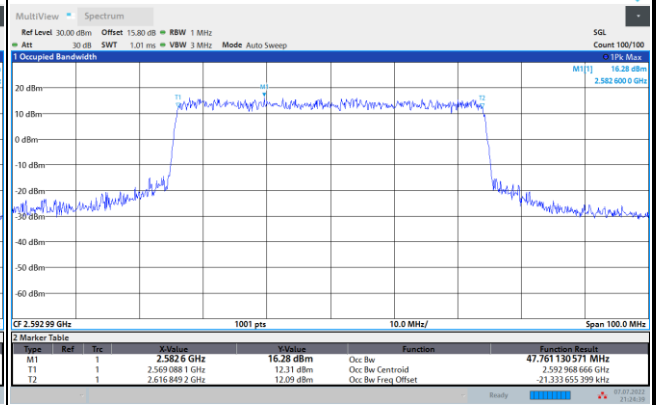

FR1 n41 / 50MHz / CP OFDM / Middle Channel / Full RB

QPSK

16QAM