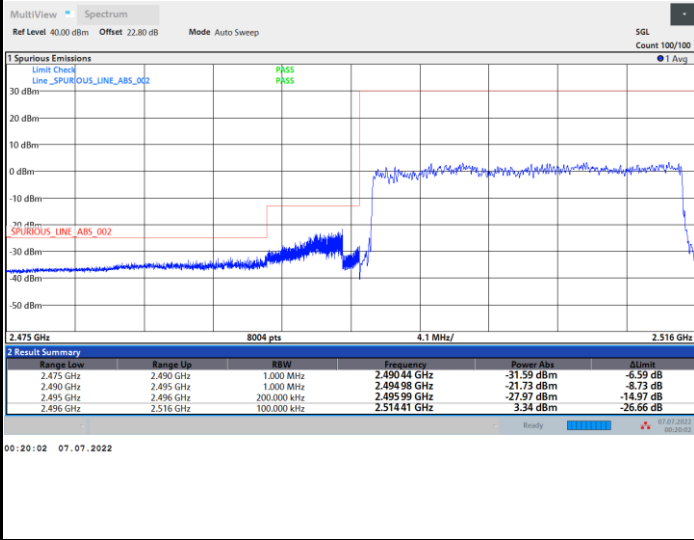

FR1 n41 / 20MHz / CP OFDM / 64QAM

Lowest Band Edge / Full RB

Highest Band Edge / Full RB

FR1 n41 / 20MHz / CP OFDM / 256QAM

Lowest Band Edge / Full RB

Highest Band Edge / Full RB