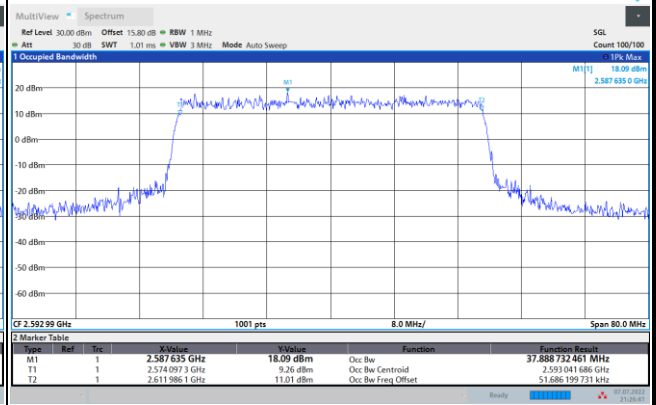

64QAM

256QAM

FR1 n41 / 40MHz / CP OFDM / Middle Channel / Full RB

QPSK

16QAM

64QAM

256QAM

FR1 n41 / 50MHz / CP OFDM / Middle Channel / Full RB