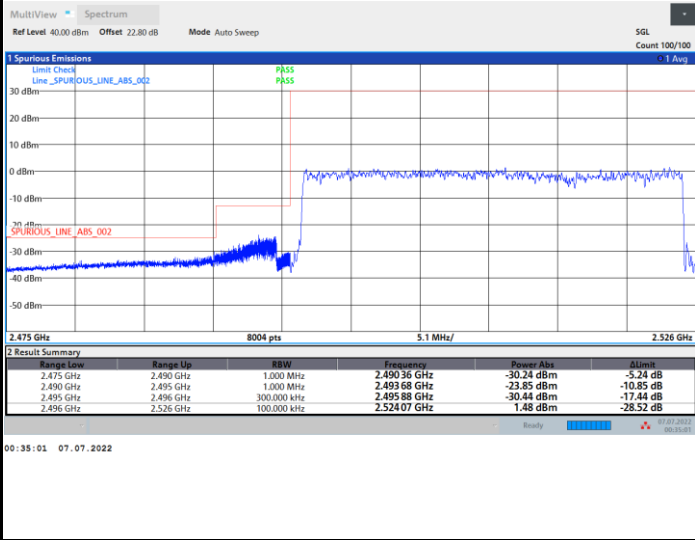

FR1 n41 / 30MHz / CP OFDM / 16QAM

Lowest Band Edge / Full RB

Highest Band Edge / Full RB

FR1 n41 / 30MHz / CP OFDM / 64QAM

Lowest Band Edge / Full RB

Highest Band Edge / Full RB

FR1 n41 / 30MHz / CP OFDM / 256QAM