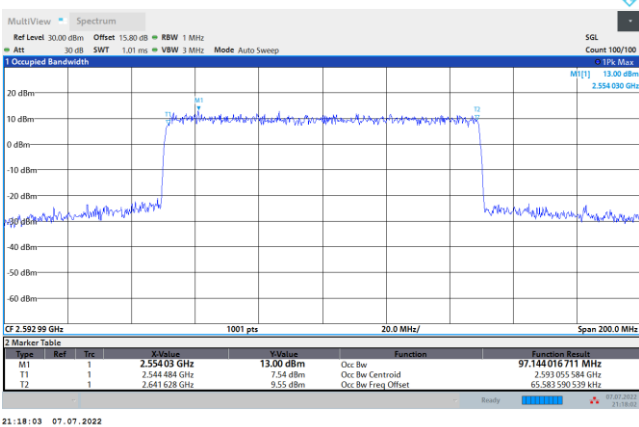

Conducted Band Edge

FR1 n41 / 20MHz / CP OFDM / QPSK

Lowest Band Edge / Full RB

Highest Band Edge / Full RB

FR1 n41 / 20MHz / CP OFDM / 16QAM

Lowest Band Edge / Full RB

Highest Band Edge / Full RB

FR1 n41 / 20MHz / CP OFDM / 64QAM