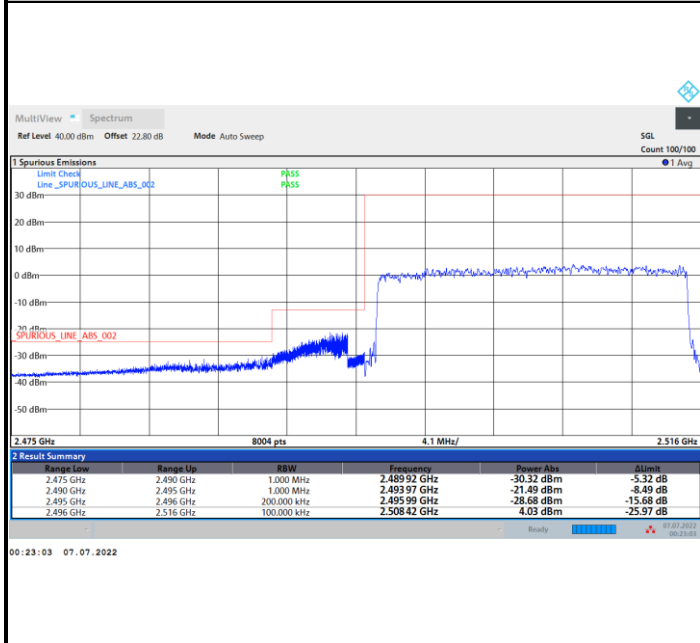

Conducted Band Edge

FR1 n41 / 20MHz / CP OFDM / QPSK

Lowest Band Edge / Full RB

Highest Band Edge / Full RB

FR1 n41 / 20MHz / CP OFDM / 16QAM

Lowest Band Edge / Full RB

Highest Band Edge / Full RB

FR1 n41 / 20MHz / CP OFDM / 64QAM