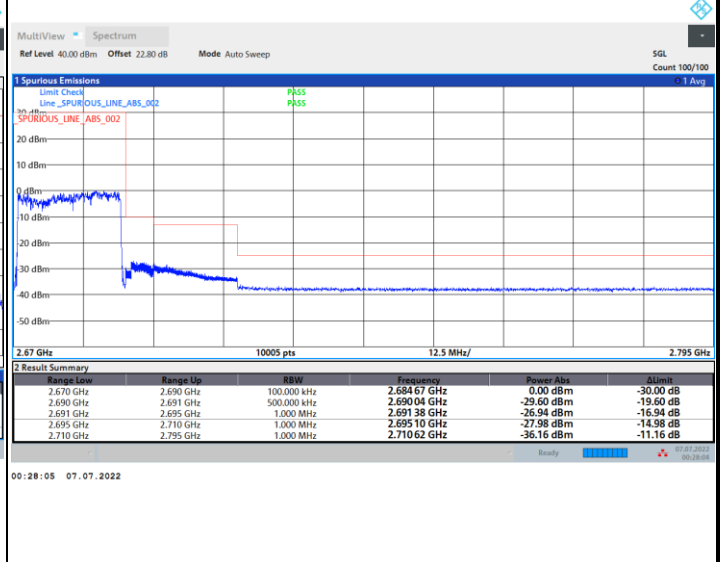

Conducted Band Edge

FR1 n41 / 20MHz / CP OFDM / QPSK

Lowest Band Edge / Full RB

Highest Band Edge / Full RB

FR1 n41 / 20MHz / CP OFDM / 16QAM

Lowest Band Edge / Full RB

Highest Band Edge / Full RB

FR1 n41 / 20MHz / CP OFDM / 64QAM

Lowest Band Edge / Full RB

Highest Band Edge / Full RB

FR1 n41 / 20MHz / CP OFDM / 256QAM

Lowest Band Edge / Full RB

Highest Band Edge / Full RB

FR1 n41 / 30MHz / CP OFDM / QPSK

Lowest Band Edge / Full RB

Highest Band Edge / Full RB

FR1 n41 / 30MHz / CP OFDM / 16QAM

Lowest Band Edge / Full RB

Highest Band Edge / Full RB

FR1 n41 / 30MHz / CP OFDM / 64QAM

Lowest Band Edge / Full RB

Highest Band Edge / Full RB

FR1 n41 / 30MHz / CP OFDM / 256QAM