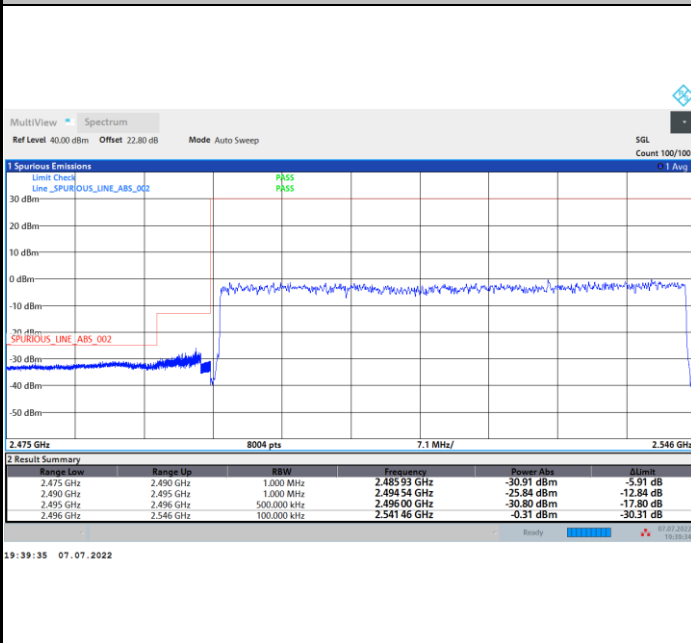

Lowest Band Edge / Full RB

Highest Band Edge / Full RB

FR1 n41 / 50MHz / CP OFDM / 16QAM

Lowest Band Edge / Full RB

Highest Band Edge / Full RB

FR1 n41 / 50MHz / CP OFDM / 64QAM

Lowest Band Edge / Full RB

Highest Band Edge / Full RB

FR1 n41 / 50MHz / CP OFDM / 256QAM

Lowest Band Edge / Full RB

Highest Band Edge / Full RB

FR1 n41 / 60MHz / CP OFDM / QPSK

Lowest Band Edge / Full RB

Highest Band Edge / Full RB

FR1 n41 / 60MHz / CP OFDM / 16QAM