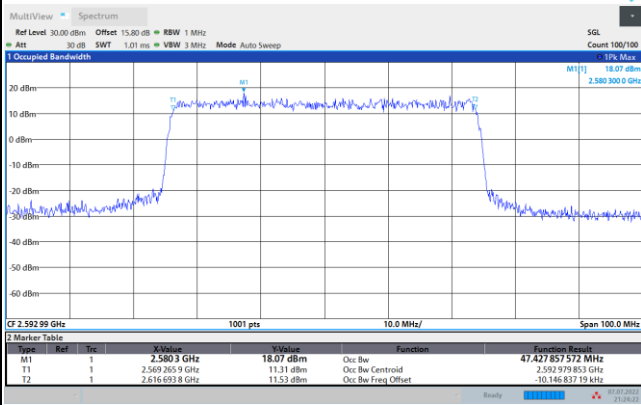

FR1 n41 / 50MHz / CP OFDM / Middle Channel / Full RB

QPSK

16QAM