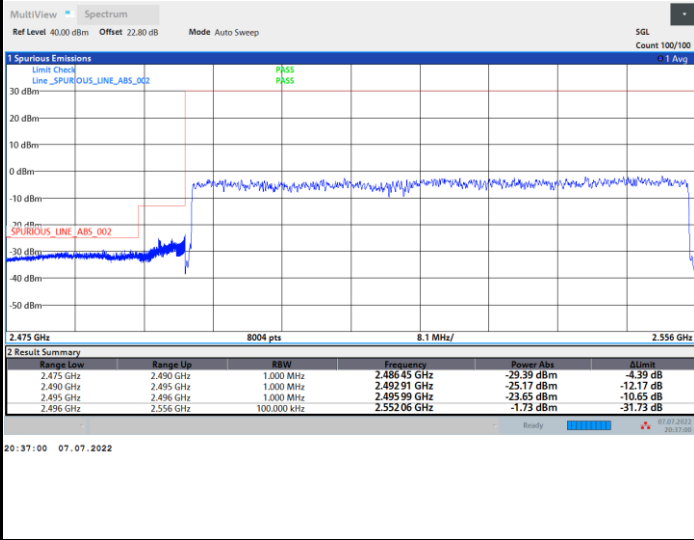

Lowest Band Edge / Full RB

Highest Band Edge / Full RB

FR1 n41 / 60MHz / CP OFDM / 64QAM

Lowest Band Edge / Full RB

Highest Band Edge / Full RB

FR1 n41 / 60MHz / CP OFDM / 256QAM

Lowest Band Edge / Full RB

Highest Band Edge / Full RB