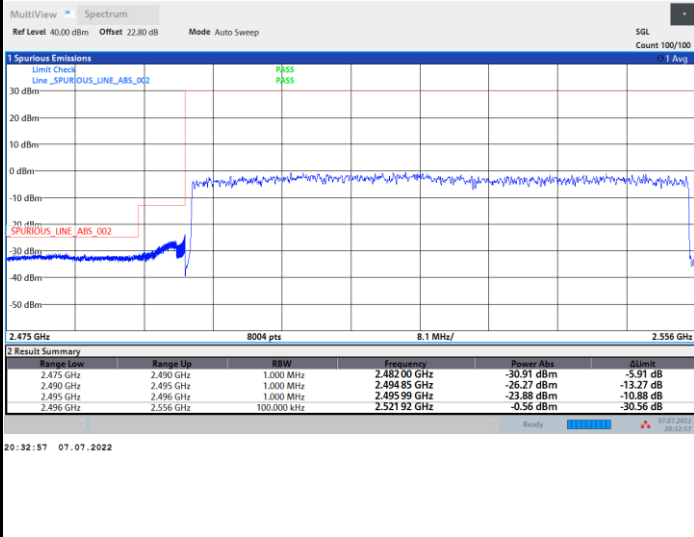

FR1 n41 / 50MHz / CP OFDM / 256QAM

Lowest Band Edge / Full RB

Highest Band Edge / Full RB

FR1 n41 / 60MHz / CP OFDM / QPSK

Lowest Band Edge / Full RB

Highest Band Edge / Full RB

FR1 n41 / 60MHz / CP OFDM / 16QAM

Lowest Band Edge / Full RB

Highest Band Edge / Full RB

FR1 n41 / 60MHz / CP OFDM / 64QAM

Lowest Band Edge / Full RB

Highest Band Edge / Full RB

FR1 n41 / 60MHz / CP OFDM / 256QAM

Lowest Band Edge / Full RB

Highest Band Edge / Full RB