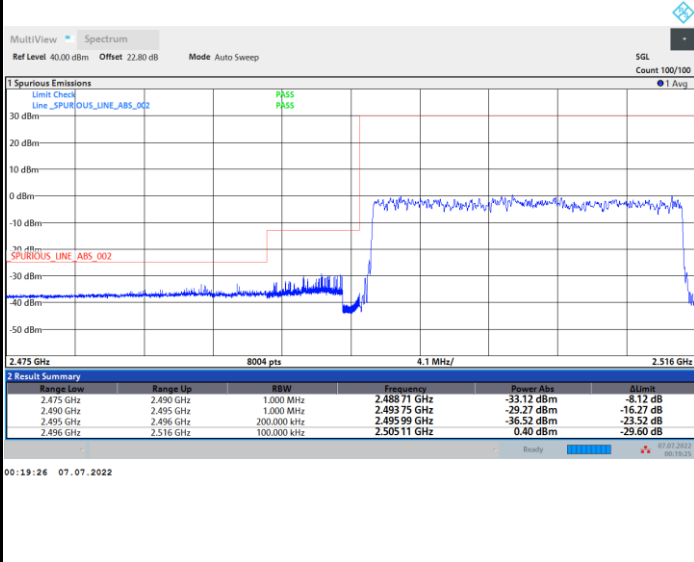

Lowest Band Edge / Full RB

Highest Band Edge / Full RB

FR1 n41 / 20MHz / CP OFDM / 256QAM

Lowest Band Edge / Full RB

Highest Band Edge / Full RB

FR1 n41 / 30MHz / CP OFDM / QPSK

Lowest Band Edge / Full RB

Highest Band Edge / Full RB