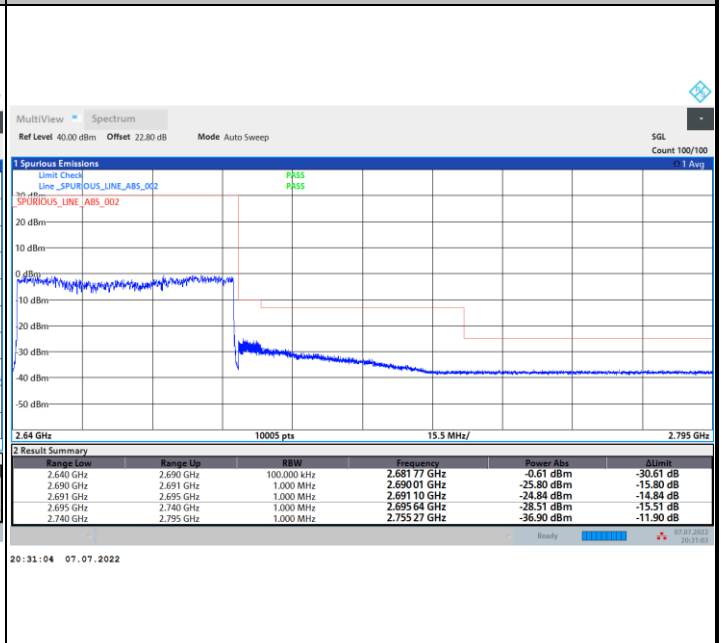

Lowest Band Edge / Full RB

Highest Band Edge / Full RB

FR1 n41 / 50MHz / CP OFDM / 16QAM

Lowest Band Edge / Full RB

Highest Band Edge / Full RB

FR1 n41 / 50MHz / CP OFDM / 64QAM

Lowest Band Edge / Full RB

Highest Band Edge / Full RB

FR1 n41 / 50MHz / CP OFDM / 256QAM

Lowest Band Edge / Full RB

Highest Band Edge / Full RB

FR1 n41 / 60MHz / CP OFDM / QPSK

Lowest Band Edge / Full RB

Highest Band Edge / Full RB

FR1 n41 / 60MHz / CP OFDM / 16QAM