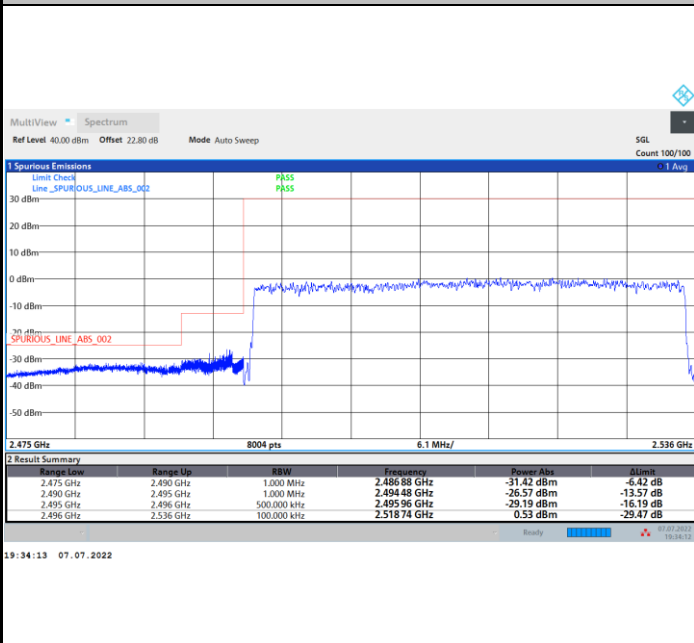

Lowest Band Edge / Full RB

Highest Band Edge / Full RB

FR1 n41 / 40MHz / CP OFDM / QPSK

Lowest Band Edge / Full RB

Highest Band Edge / Full RB

FR1 n41 / 40MHz / CP OFDM / 16QAM

Lowest Band Edge / Full RB

Highest Band Edge / Full RB