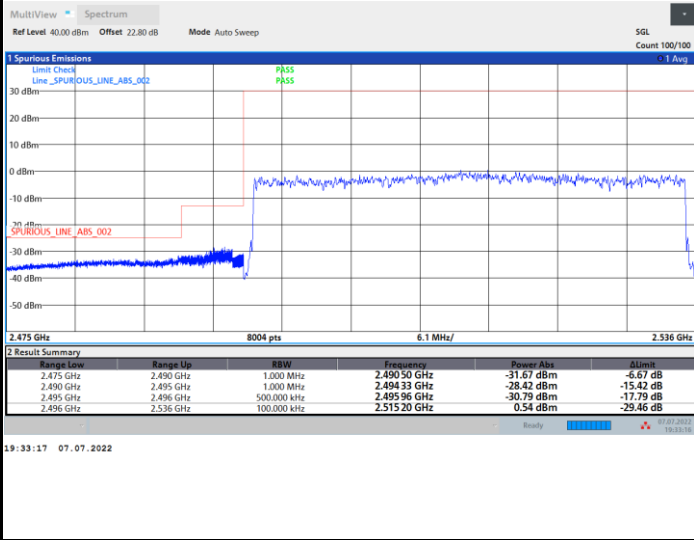

Lowest Band Edge / Full RB

Highest Band Edge / Full RB

FR1 n41 / 40MHz / CP OFDM / QPSK

Lowest Band Edge / Full RB

Highest Band Edge / Full RB

FR1 n41 / 40MHz / CP OFDM / 16QAM

Lowest Band Edge / Full RB

Highest Band Edge / Full RB