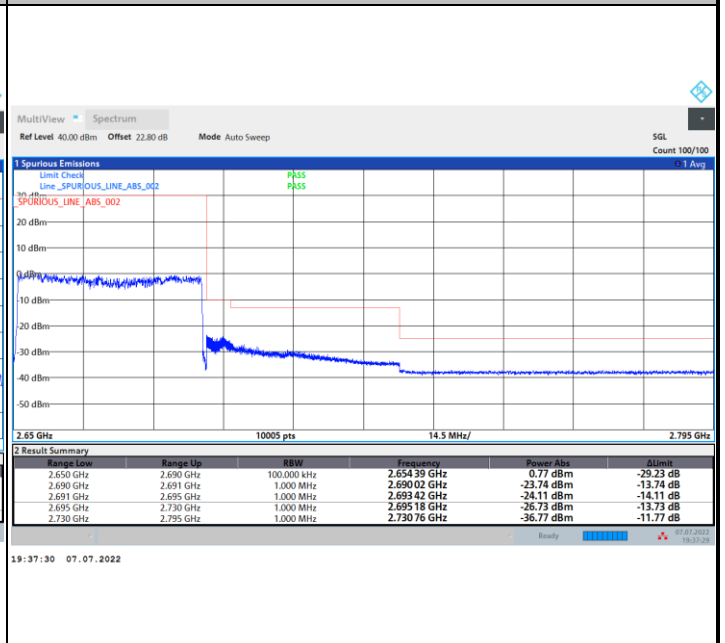

Lowest Band Edge / Full RB

Highest Band Edge / Full RB

FR1 n41 / 40MHz / CP OFDM / QPSK

Lowest Band Edge / Full RB

Highest Band Edge / Full RB

FR1 n41 / 40MHz / CP OFDM / 16QAM

Lowest Band Edge / Full RB

Highest Band Edge / Full RB

FR1 n41 / 40MHz / CP OFDM / 64QAM

Lowest Band Edge / Full RB

Highest Band Edge / Full RB

FR1 n41 / 40MHz / CP OFDM / 256QAM

Lowest Band Edge / Full RB

Highest Band Edge / Full RB

FR1 n41 / 50MHz / CP OFDM / QPSK