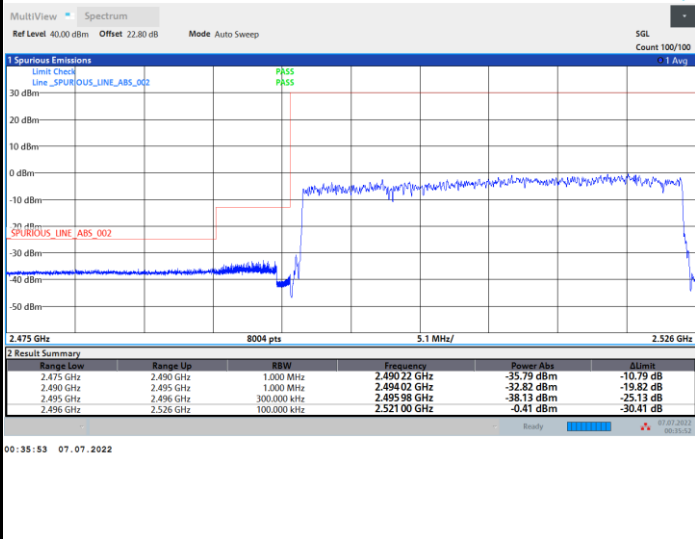

FR1 n41 / 30MHz / CP OFDM / 64QAM

Lowest Band Edge / Full RB

Highest Band Edge / Full RB

FR1 n41 / 30MHz / CP OFDM / 256QAM

Lowest Band Edge / Full RB

Highest Band Edge / Full RB