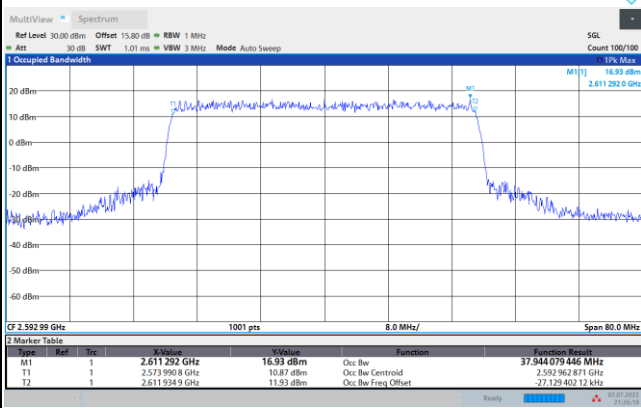

64QAM

256QAM

FR1 n41 / 40MHz / CP OFDM / Middle Channel / Full RB

QPSK

16QAM

64QAM

256QAM

FR1 n41 / 50MHz / CP OFDM / Middle Channel / Full RB