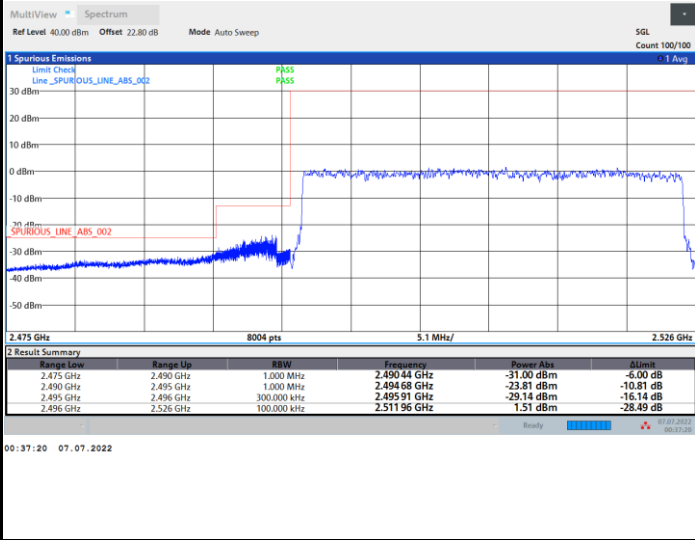

Lowest Band Edge / Full RB

Highest Band Edge / Full RB

FR1 n41 / 20MHz / CP OFDM / 256QAM

Lowest Band Edge / Full RB

Highest Band Edge / Full RB

FR1 n41 / 30MHz / CP OFDM / QPSK

Lowest Band Edge / Full RB

Highest Band Edge / Full RB