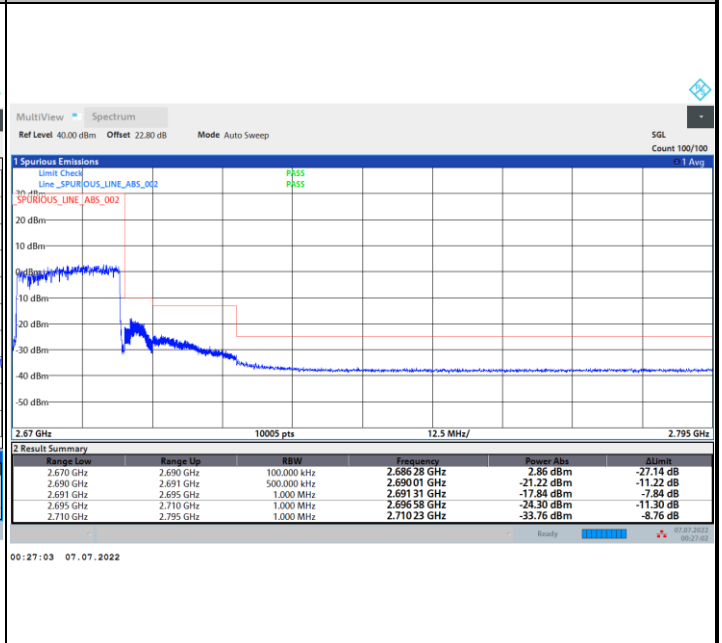

Conducted Band Edge

FR1 n41 / 20MHz / CP OFDM / QPSK

Lowest Band Edge / Full RB

Highest Band Edge / Full RB

FR1 n41 / 20MHz / CP OFDM / 16QAM

Lowest Band Edge / Full RB

Highest Band Edge / Full RB

FR1 n41 / 20MHz / CP OFDM / 64QAM

Lowest Band Edge / Full RB

Highest Band Edge / Full RB

FR1 n41 / 20MHz / CP OFDM / 256QAM

Lowest Band Edge / Full RB

Highest Band Edge / Full RB

FR1 n41 / 30MHz / CP OFDM / QPSK

Lowest Band Edge / Full RB

Highest Band Edge / Full RB