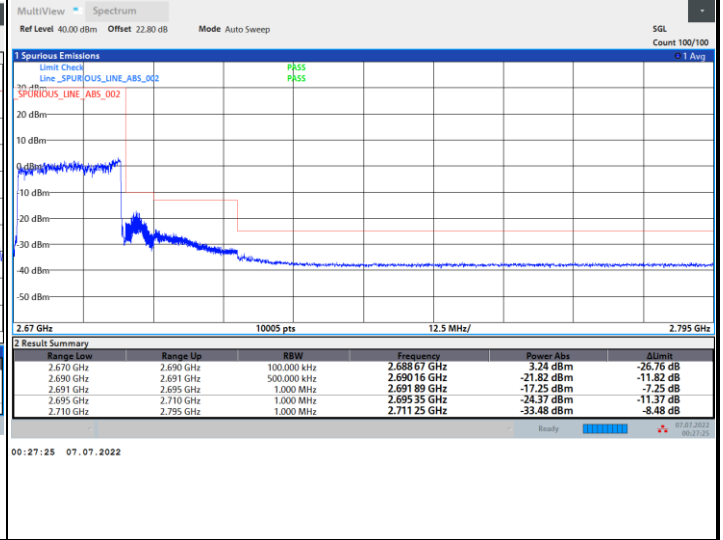

Conducted Band Edge

FR1 n41 / 20MHz / CP OFDM / QPSK

Lowest Band Edge / Full RB

Highest Band Edge / Full RB

FR1 n41 / 20MHz / CP OFDM / 16QAM

Lowest Band Edge / Full RB

Highest Band Edge / Full RB

FR1 n41 / 20MHz / CP OFDM / 64QAM

Lowest Band Edge / Full RB

Highest Band Edge / Full RB

FR1 n41 / 20MHz / CP OFDM / 256QAM

Lowest Band Edge / Full RB

Highest Band Edge / Full RB

FR1 n41 / 30MHz / CP OFDM / QPSK

Lowest Band Edge / Full RB

Highest Band Edge / Full RB