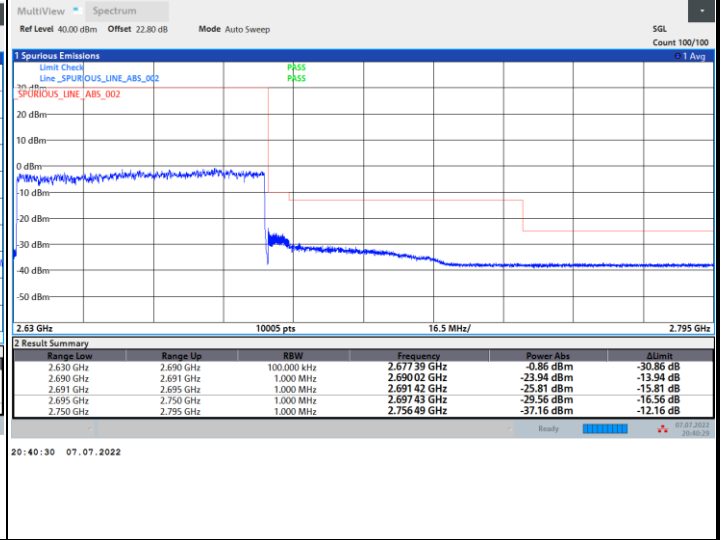

Lowest Band Edge / Full RB

Highest Band Edge / Full RB

FR1 n41 / 50MHz / CP OFDM / 16QAM

Lowest Band Edge / Full RB

Highest Band Edge / Full RB

FR1 n41 / 50MHz / CP OFDM / 64QAM

Lowest Band Edge / Full RB

Highest Band Edge / Full RB

FR1 n41 / 50MHz / CP OFDM / 256QAM

Lowest Band Edge / Full RB

Highest Band Edge / Full RB

FR1 n41 / 60MHz / CP OFDM / QPSK

Lowest Band Edge / Full RB

Highest Band Edge / Full RB

FR1 n41 / 60MHz / CP OFDM / 16QAM

Lowest Band Edge / Full RB

Highest Band Edge / Full RB

FR1 n41 / 60MHz / CP OFDM / 64QAM

Lowest Band Edge / Full RB

Highest Band Edge / Full RB

FR1 n41 / 60MHz / CP OFDM / 256QAM

Lowest Band Edge / Full RB

Highest Band Edge / Full RB