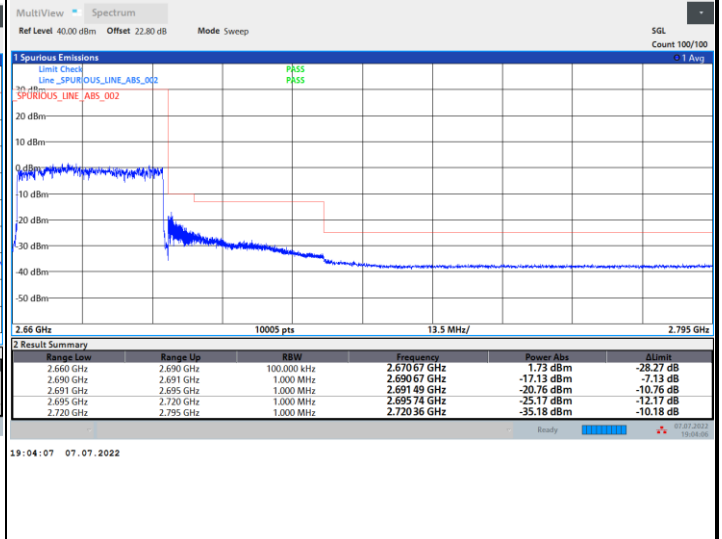

Conducted Band Edge

FR1 n41 / 20MHz / CP OFDM / QPSK

Lowest Band Edge / Full RB

Highest Band Edge / Full RB

FR1 n41 / 20MHz / CP OFDM / 16QAM

Lowest Band Edge / Full RB

Highest Band Edge / Full RB

FR1 n41 / 20MHz / CP OFDM / 64QAM

Lowest Band Edge / Full RB

Highest Band Edge / Full RB

FR1 n41 / 20MHz / CP OFDM / 256QAM

Lowest Band Edge / Full RB

Highest Band Edge / Full RB

FR1 n41 / 30MHz / CP OFDM / QPSK

Lowest Band Edge / Full RB

Highest Band Edge / Full RB

FR1 n41 / 30MHz / CP OFDM / 16QAM

Lowest Band Edge / Full RB

Highest Band Edge / Full RB

FR1 n41 / 30MHz / CP OFDM / 64QAM

Lowest Band Edge / Full RB

Highest Band Edge / Full RB

FR1 n41 / 30MHz / CP OFDM / 256QAM