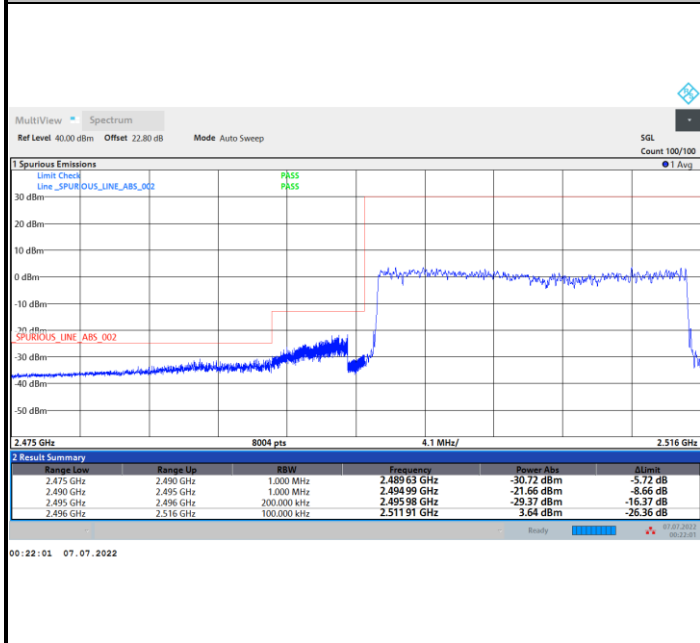

Conducted Band Edge

FR1 n41 / 20MHz / CP OFDM / QPSK

Lowest Band Edge / Full RB

Highest Band Edge / Full RB

FR1 n41 / 20MHz / CP OFDM / 16QAM

Lowest Band Edge / Full RB

Highest Band Edge / Full RB

FR1 n41 / 20MHz / CP OFDM / 64QAM

Lowest Band Edge / Full RB

Highest Band Edge / Full RB

FR1 n41 / 20MHz / CP OFDM / 256QAM

Lowest Band Edge / Full RB

Highest Band Edge / Full RB

FR1 n41 / 30MHz / CP OFDM / QPSK

Lowest Band Edge / Full RB

Highest Band Edge / Full RB