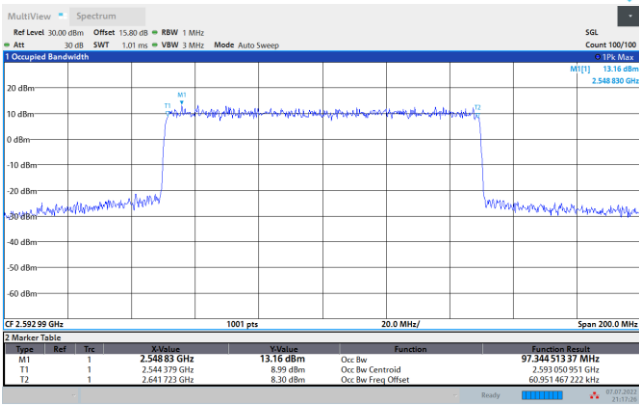

FR1 n41 / 100MHz / CP OFDM / Middle Channel / Full RB

QPSK

16QAM