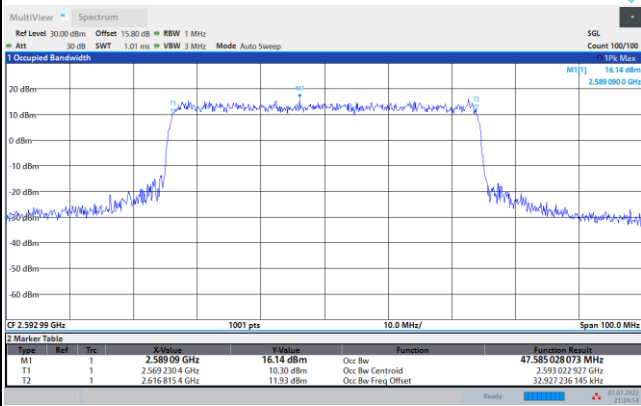

64QAM

256QAM