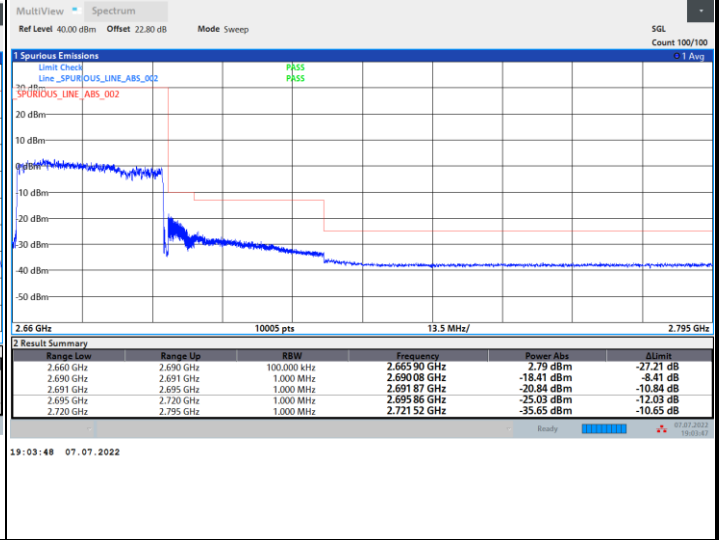

Conducted Band Edge

FR1 n41 / 20MHz / CP OFDM / QPSK

Lowest Band Edge / Full RB

Highest Band Edge / Full RB

FR1 n41 / 20MHz / CP OFDM / 16QAM

Lowest Band Edge / Full RB

Highest Band Edge / Full RB

FR1 n41 / 20MHz / CP OFDM / 64QAM

Lowest Band Edge / Full RB

Highest Band Edge / Full RB

FR1 n41 / 20MHz / CP OFDM / 256QAM

Lowest Band Edge / Full RB

Highest Band Edge / Full RB

FR1 n41 / 30MHz / CP OFDM / QPSK

Lowest Band Edge / Full RB

Highest Band Edge / Full RB

FR1 n41 / 30MHz / CP OFDM / 16QAM

Lowest Band Edge / Full RB

Highest Band Edge / Full RB

FR1 n41 / 30MHz / CP OFDM / 64QAM

Lowest Band Edge / Full RB

Highest Band Edge / Full RB

FR1 n41 / 30MHz / CP OFDM / 256QAM