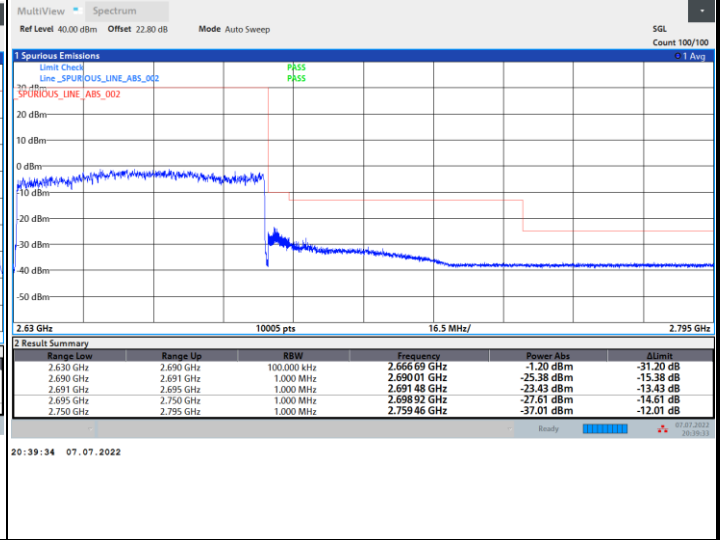

Lowest Band Edge / Full RB

Highest Band Edge / Full RB

FR1 n41 / 60MHz / CP OFDM / 64QAM

Lowest Band Edge / Full RB

Highest Band Edge / Full RB

FR1 n41 / 60MHz / CP OFDM / 256QAM

Lowest Band Edge / Full RB

Highest Band Edge / Full RB