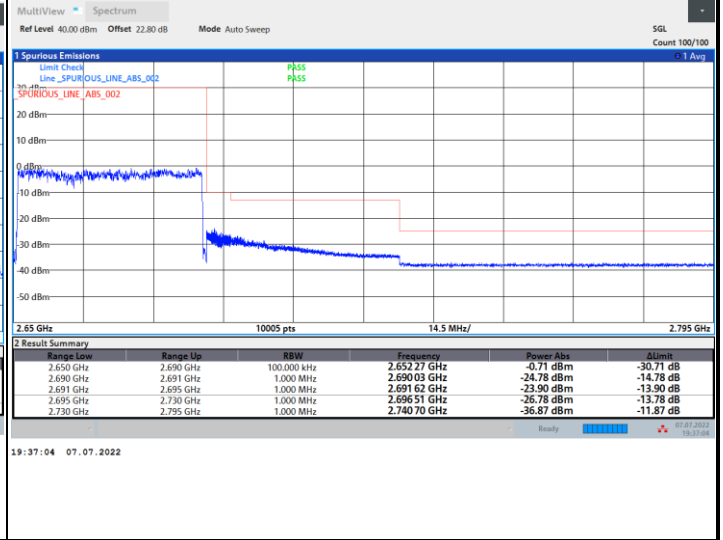

Lowest Band Edge / Full RB

Highest Band Edge / Full RB

FR1 n41 / 40MHz / CP OFDM / QPSK

Lowest Band Edge / Full RB

Highest Band Edge / Full RB

FR1 n41 / 40MHz / CP OFDM / 16QAM

Lowest Band Edge / Full RB

Highest Band Edge / Full RB

FR1 n41 / 40MHz / CP OFDM / 64QAM

Lowest Band Edge / Full RB

Highest Band Edge / Full RB

FR1 n41 / 40MHz / CP OFDM / 256QAM

Lowest Band Edge / Full RB

Highest Band Edge / Full RB

FR1 n41 / 50MHz / CP OFDM / QPSK