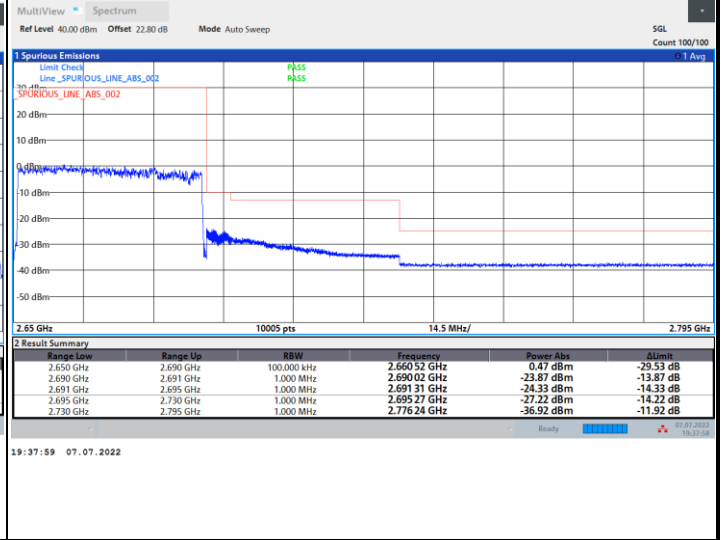

Lowest Band Edge / Full RB

Highest Band Edge / Full RB

FR1 n41 / 40MHz / CP OFDM / QPSK

Lowest Band Edge / Full RB

Highest Band Edge / Full RB

FR1 n41 / 40MHz / CP OFDM / 16QAM

Lowest Band Edge / Full RB

Highest Band Edge / Full RB

FR1 n41 / 40MHz / CP OFDM / 64QAM

Lowest Band Edge / Full RB

Highest Band Edge / Full RB

FR1 n41 / 40MHz / CP OFDM / 256QAM

Lowest Band Edge / Full RB

Highest Band Edge / Full RB

FR1 n41 / 50MHz / CP OFDM / QPSK