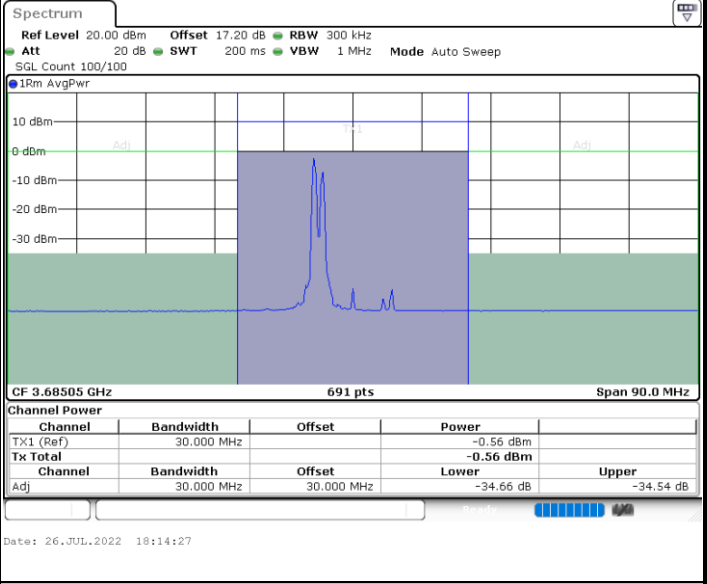

N/A

LTE Band 48C / 5MHz+20MHz

QPSK

Highest Channel / 1RB0 and 1RB99

Highest Channel / 1RB24 and 1RB0

Highest Channel / FullIRB

N/A

LTE Band 48C / 10MHz+20MHz

QPSK

Middle Channel / 1RB0 and 1RB99

Middle Channel / 1RB49 and 1RB0

Middle Channel / FullRB

N/A

LTE Band 48C / 10MHz+20MHz

QPSK

Highest Channel / 1RB0 and 1RB99

Highest Channel / 1RB49 and 1RB0

Highest Channel / FullIRB

N/A

LTE Band 48C / 15MHz+20MHz

QPSK

Lowest Channel / 1RB0 and 1RB99

Lowest Channel / 1RB74 and 1RB0

Lowest Channel / FullIRB