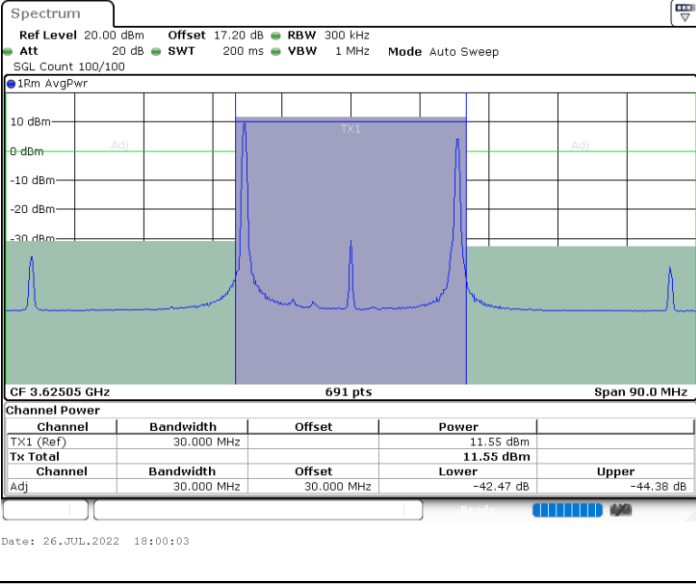

Date: 26.JUL.2022 16:53:52

LTE Band 48C / 10MHz+20MHz

16QAM

Lowest Channel / 1RB0 and 1RB99

Lowest Channel / 1RB49 and 1RB0

Date: 26.JUL.2022 17:48:31

Date: 26.JUL.2022 17:52:19

Lowest Channel / FullIRB

N/A

Date: 26.JUL.2022 17:44:42

LTE Band 48C / 10MHz+20MHz

16QAM

Middle Channel / 1RB0 and 1RB99

Middle Channel / 1RB49 and 1RB0

Middle Channel / FullIRB

N/A

LTE Band 48C / 10MHz+20MHz

16QAM

Highest Channel / 1RB0 and 1RB99

Highest Channel / 1RB49 and 1RB0

Highest Channel / FullIRB

N/A

LTE Band 48C / 15MHz+20MHz

16QAM