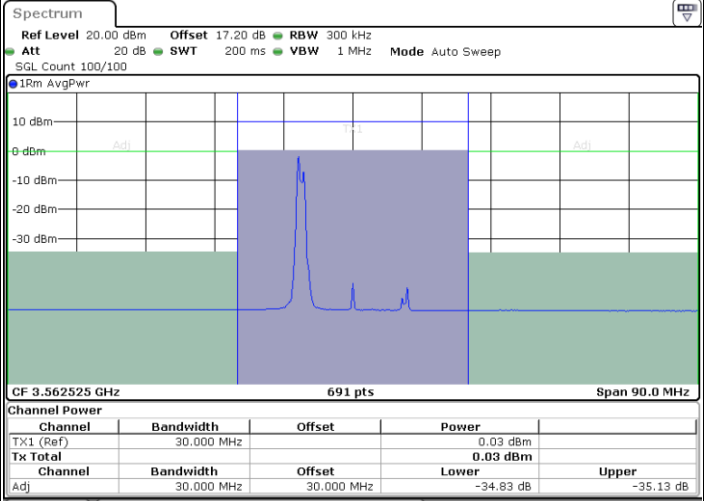

LTE Band 48C / 5MHz+20MHz

16QAM

Lowest Channel / 1RB0 and 1RB99

Lowest Channel / 1RB24 and 1RB0

Date: 26.JUL.2022 17:23:32

Date: 26.JUL.2022 17:27:21