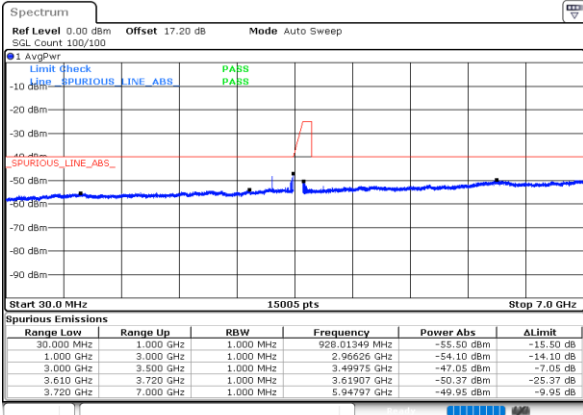

LTE Band 48 / 20MHz

Lowest Channel / QPSK

Date: 21.JUL.2022 14:29:41

Date: 21.JUL.2022 14:34:05

Middle Channel / QPSK

Date: 21.JUL.2022 14:31:09

Date: 21.JUL.2022 14:35:33

Highest Channel / QPSK

### Frequency Stability

Test Conditions		LTE Band 48 (QPSK) / Middle Channel	Limit
Temperature (°C)	Voltage (Volt)	BW 10MHz	Note 2.
		Deviation (ppm)	Result
50	Normal Voltage	0.0002	PASS
40	Normal Voltage	0.0001	
30	Normal Voltage	0.0009	
20(Ref.)	Normal Voltage	0.0000	
10	Normal Voltage	0.0002	
0	Normal Voltage	0.0002	
-10	Normal Voltage	0.0027	
-20	Normal Voltage	0.0016	
-30	Normal Voltage	0.0026	
20	Maximum Voltage	0.0034	
20	Normal Voltage	0.0000	
20	Battery End Point	0.0033	