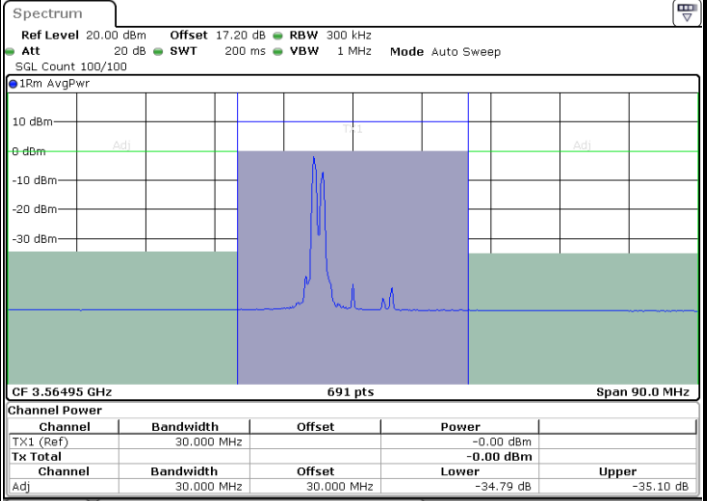

LTE Band 48C / 5MHz+20MHz

16QAM

Highest Channel / 1RB0 and 1RB99

Highest Channel / 1RB24 and 1RB0

Date: 26.JUL.2022 17:11:00

Date: 26.JUL.2022 17:14:50

Highest Channel / FullIRB

N/A

Date: 26.JUL.2022 16:53:52

LTE Band 48C / 10MHz+20MHz

16QAM

Lowest Channel / 1RB0 and 1RB99

Lowest Channel / 1RB49 and 1RB0

Date: 26.JUL.2022 17:48:31

Date: 26.JUL.2022 17:52:19

Lowest Channel / FullIRB