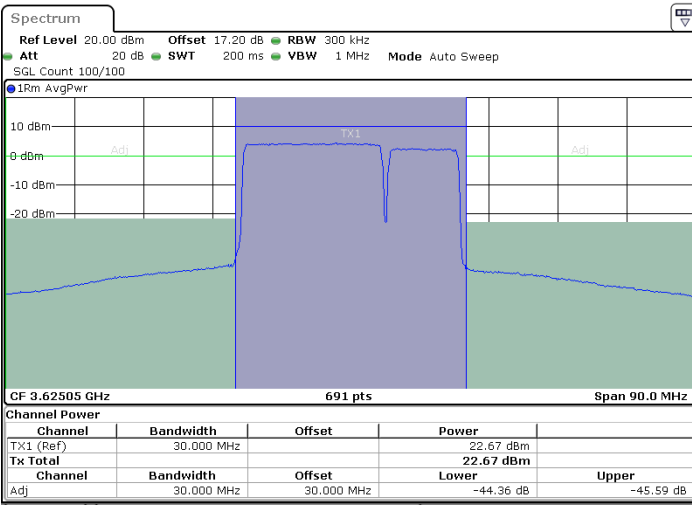

Highest Channel / 1RB99 and 1RB0

Highest Channel / FullIRB

N/A

LTE Band 48C / 20MHz+10MHz

QPSK

Lowest Channel / 1RB0 and 1RB49

Lowest Channel / 1RB99 and 1RB0

Date: 26.JUL.2022 19:32:32

Date: 26.JUL.2022 19:36:21

Lowest Channel / FullIRB

N/A

Date: 26.JUL.2022 19:28:43

LTE Band 48C / 20MHz+10MHz

QPSK

Middle Channel / 1RB0 and 1RB49

Middle Channel / 1RB99 and 1RB0

Date: 26.JUL.2022 19:44:05

Date: 26.JUL.2022 19:47:54

Middle Channel / FullRB

N/A

Date: 26.JUL.2022 19:40:17

LTE Band 48C / 20MHz+10MHz

QPSK

Highest Channel / 1RB0 and 1RB49