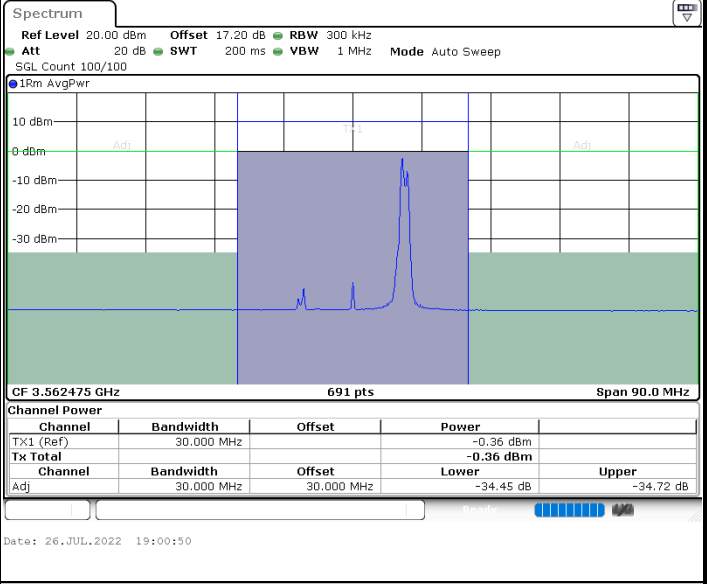

Highest Channel / 1RB49 and 1RB0

Highest Channel / FullIRB

N/A

LTE Band 48C / 15MHz+20MHz

QPSK

Lowest Channel / 1RB0 and 1RB99

Lowest Channel / 1RB74 and 1RB0

Lowest Channel / FullIRB

N/A

LTE Band 48C / 15MHz+20MHz

QPSK

Highest Channel / 1RB0 and 1RB99

Highest Channel / 1RB74 and 1RB0

Highest Channel / FullIRB

N/A

LTE Band 48C / 20MHz+5MHz

QPSK

Lowest Channel / 1RB0 and 1RB24

Lowest Channel / 1RB99 and 1RB0

Lowest Channel / FullIRB

N/A

LTE Band 48C / 20MHz+5MHz

QPSK

Highest Channel / 1RB0 and 1RB24