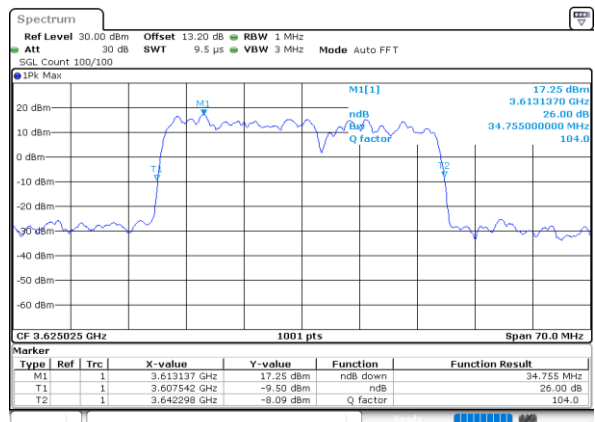

Middle Channel / 5MHz+20MHz

Date: 26.JUL.2022 15:58:24

Middle Channel / 10MHz+20MHz

Date: 26.JUL.2022 16:03:39

Middle Channel / 15MHz+20MHz

Date: 26.JUL.2022 16:08:54

Middle Channel / 20MHz+5MHz

Date: 26.JUL.2022 16:14:10

Middle Channel / 20MHz+10MHz

Date: 26.JUL.2022 16:19:23

Middle Channel / 20MHz+15MHz

Date: 26.JUL.2022 16:24:36

LTE Band 48C

16QAM

Middle Channel / 20MHz+20MHz

N/A