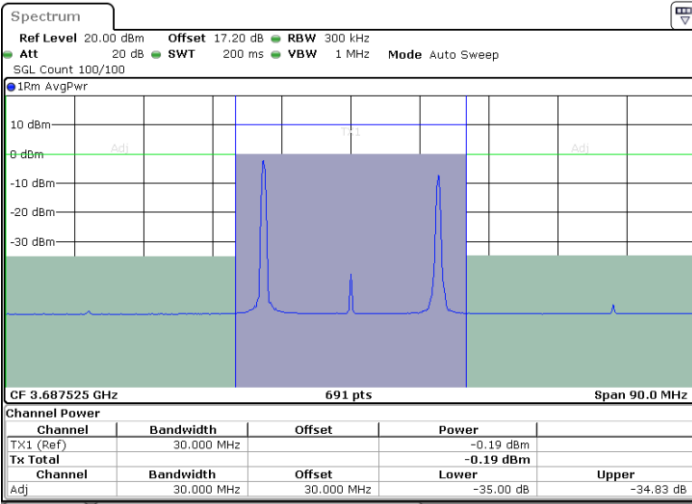

N/A

LTE Band 48C / 20MHz+20MHz

QPSK

Highest Channel / 1RB0 and 1RB99

Highest Channel / 1RB99 and 1RB0

Highest Channel / FullIRB

N/A

LTE Band 48C / 5MHz+20MHz

16QAM

Lowest Channel / 1RB0 and 1RB99

Lowest Channel / 1RB24 and 1RB0

Date: 26.JUL.2022 17:23:32

Date: 26.JUL.2022 17:27:21

Lowest Channel / FullIRB

N/A

Date: 26.JUL.2022 17:19:42

LTE Band 48C / 5MHz+20MHz

16QAM

Highest Channel / 1RB0 and 1RB99

Highest Channel / 1RB24 and 1RB0

Date: 26.JUL.2022 17:11:00

Date: 26.JUL.2022 17:14:50

Highest Channel / FullIRB

N/A