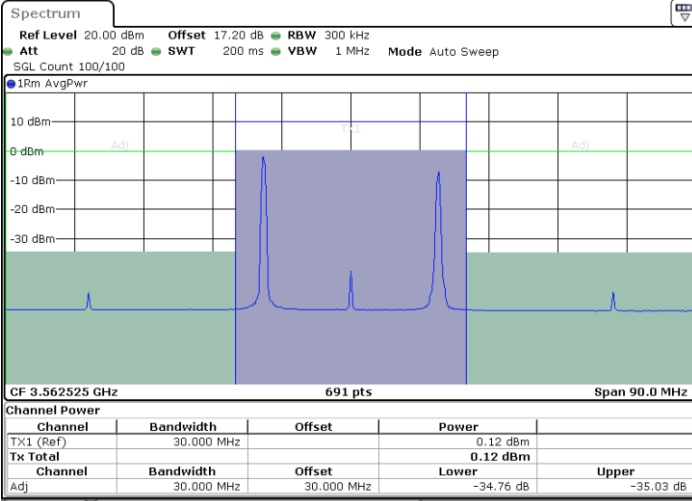

Lowest Channel / 1RB99 and 1RB0

Lowest Channel / FullIRB

N/A

LTE Band 48C / 20MHz+20MHz

QPSK

MiddleChannel / 1RB0 and 1RB99

Middle Channel / 1RB99 and 1RB0

Middle Channel / FullIRB

N/A

LTE Band 48C / 20MHz+20MHz

QPSK

Highest Channel / 1RB0 and 1RB99

Highest Channel / 1RB99 and 1RB0

Highest Channel / FullIRB

N/A

LTE Band 48C / 5MHz+20MHz

16QAM

Lowest Channel / 1RB0 and 1RB99

Lowest Channel / 1RB24 and 1RB0

Date: 26.JUL.2022 17:23:32

Date: 26.JUL.2022 17:27:21

Lowest Channel / FullIRB

N/A

Date: 26.JUL.2022 17:19:42