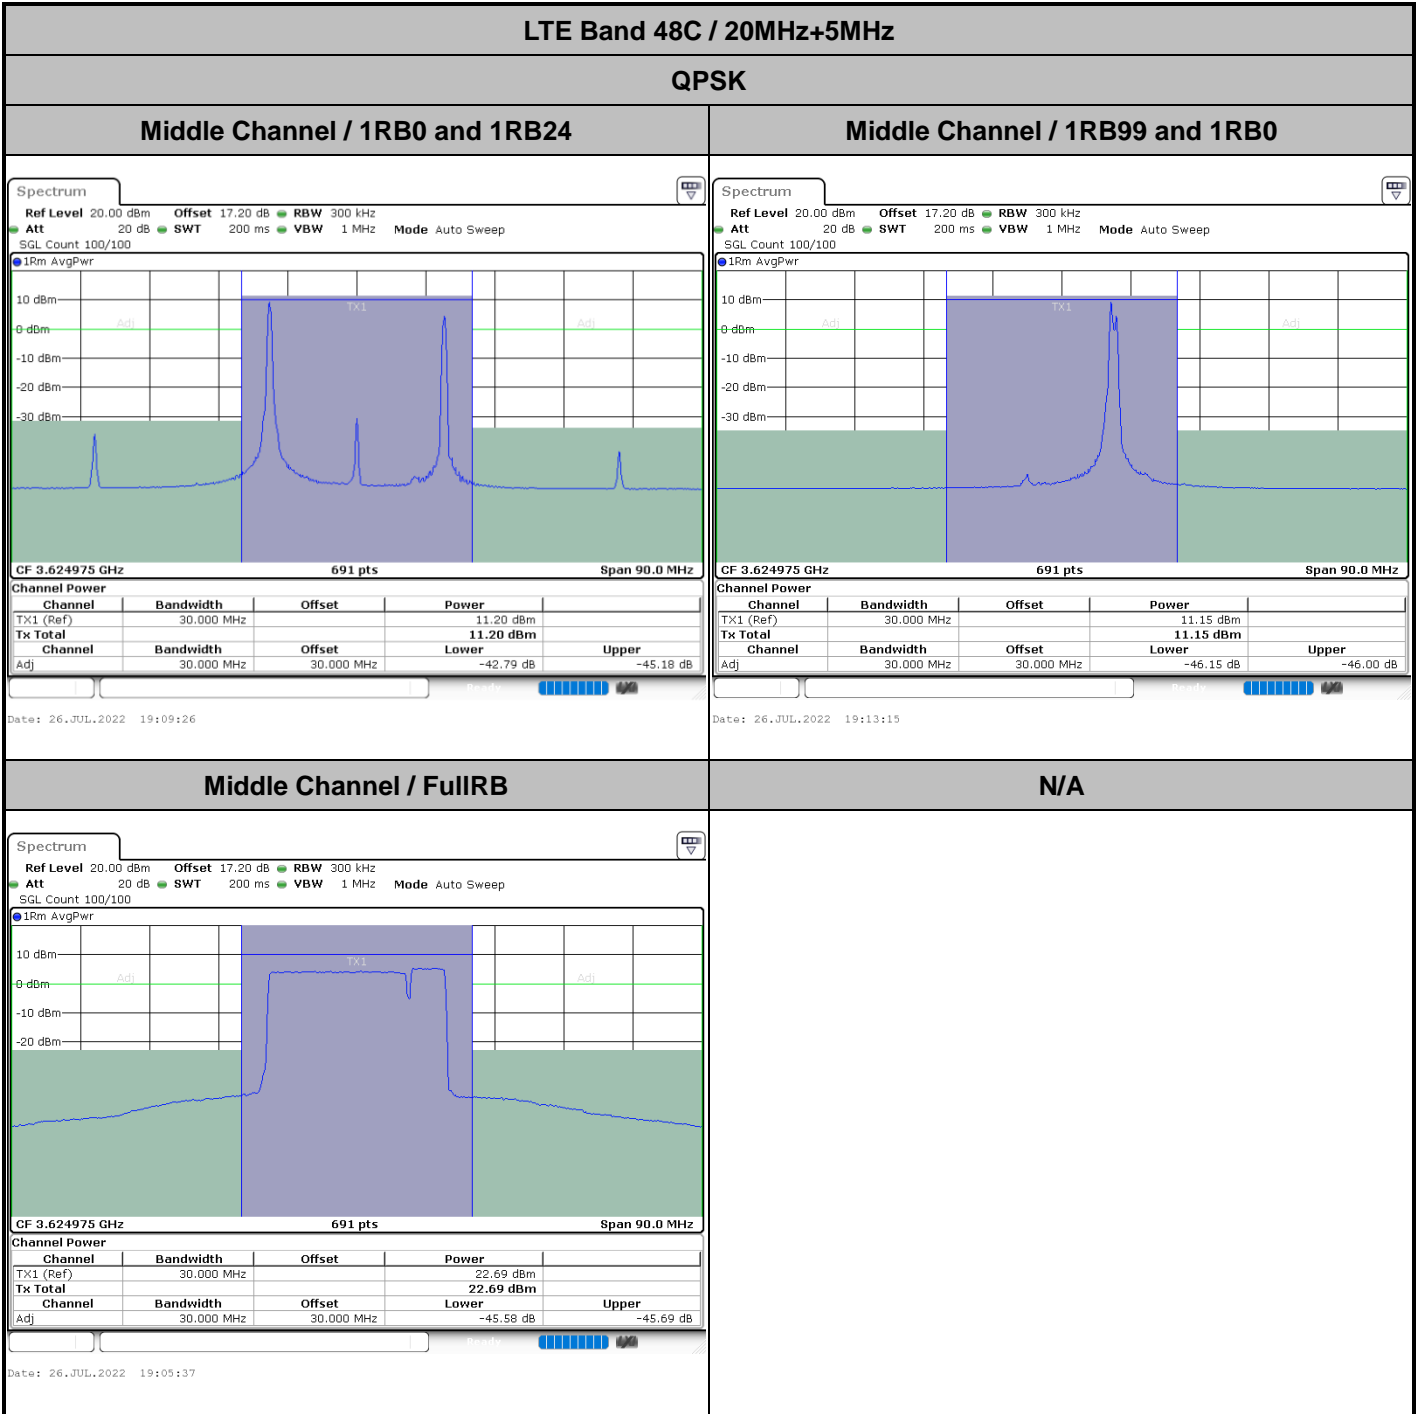

Highest Channel / 1RB49 and 1RB0

Highest Channel / FullIRB

N/A

LTE Band 48C / 15MHz+20MHz

QPSK

Lowest Channel / 1RB0 and 1RB99

Lowest Channel / 1RB74 and 1RB0

Lowest Channel / FullIRB

N/A

LTE Band 48C / 15MHz+20MHz

QPSK

Highest Channel / 1RB0 and 1RB99

Highest Channel / 1RB74 and 1RB0

Highest Channel / FullIRB

N/A

LTE Band 48C / 20MHz+5MHz

QPSK

Lowest Channel / 1RB0 and 1RB24

Lowest Channel / 1RB99 and 1RB0

Lowest Channel / FullIRB

N/A

LTE Band 48C / 20MHz+5MHz

QPSK

Highest Channel / 1RB0 and 1RB24

Highest Channel / 1RB99 and 1RB0

Highest Channel / FullIRB

N/A

LTE Band 48C / 20MHz+10MHz

QPSK

Lowest Channel / 1RB0 and 1RB49

Lowest Channel / 1RB99 and 1RB0

Date: 26.JUL.2022 19:32:32