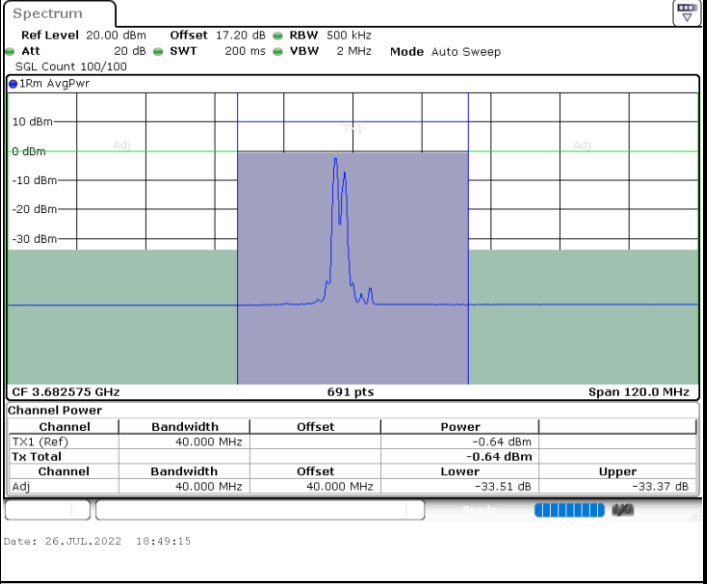

Highest Channel / 1RB49 and 1RB0

Highest Channel / FullIRB

N/A

LTE Band 48C / 15MHz+20MHz

QPSK

Lowest Channel / 1RB0 and 1RB99

Lowest Channel / 1RB74 and 1RB0

Lowest Channel / FullIRB

N/A

LTE Band 48C / 15MHz+20MHz

QPSK

Highest Channel / 1RB0 and 1RB99

Highest Channel / 1RB74 and 1RB0

Highest Channel / FullIRB

N/A

LTE Band 48C / 20MHz+5MHz

QPSK

Lowest Channel / 1RB0 and 1RB24

Lowest Channel / 1RB99 and 1RB0

Lowest Channel / FullIRB

N/A

LTE Band 48C / 20MHz+5MHz

QPSK

Highest Channel / 1RB0 and 1RB24