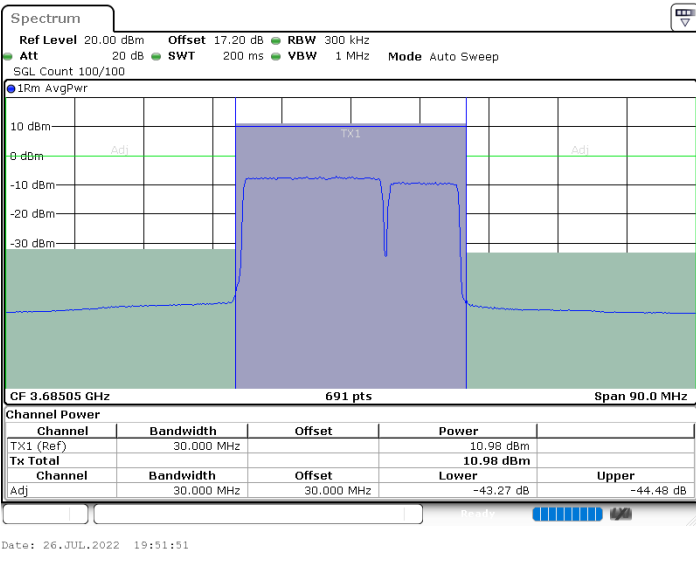

Date: 26.JUL.2022 19:36:21

Lowest Channel / FullIRB

N/A

Date: 26.JUL.2022 19:28:43

LTE Band 48C / 20MHz+10MHz

QPSK

Middle Channel / 1RB0 and 1RB49

Middle Channel / 1RB99 and 1RB0

Date: 26.JUL.2022 19:44:05

Date: 26.JUL.2022 19:47:54

Middle Channel / FullRB

N/A

Date: 26.JUL.2022 19:40:17

LTE Band 48C / 20MHz+10MHz

QPSK

Highest Channel / 1RB0 and 1RB49

Highest Channel / 1RB99 and 1RB0

Highest Channel / FullIRB

N/A

LTE Band 48C / 20MHz+15MHz

QPSK

Lowest Channel / 1RB0 and 1RB74

Lowest Channel / 1RB99 and 1RB0

Lowest Channel / FullIRB