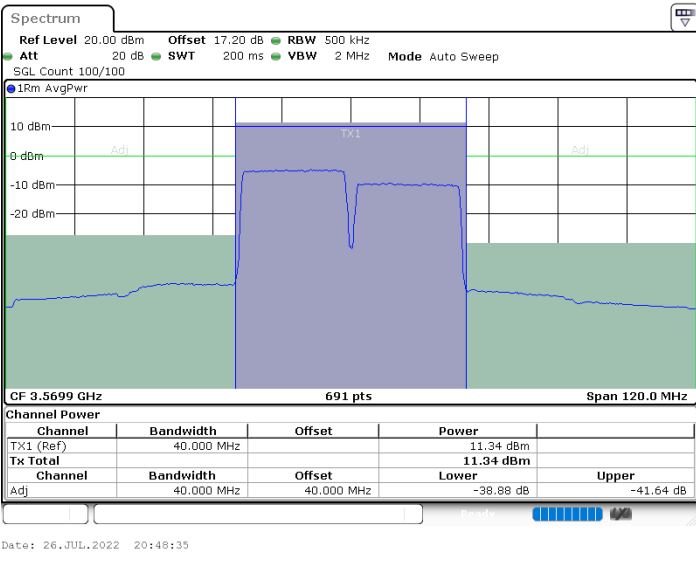

N/A

LTE Band 48C / 20MHz+15MHz

QPSK

Middle Channel / 1RB0 and 1RB74

Middle Channel / 1RB99 and 1RB0

Middle Channel / FullIRB

N/A

LTE Band 48C / 20MHz+15MHz

QPSK

Highest Channel / 1RB0 and 1RB74

Highest Channel / 1RB99 and 1RB0

Highest Channel / FullIRB

N/A

LTE Band 48C / 20MHz+20MHz

QPSK

Lowest Channel / 1RB0 and 1RB99

Lowest Channel / 1RB99 and 1RB0

Lowest Channel / FullIRB

N/A

LTE Band 48C / 20MHz+20MHz

QPSK

MiddleChannel / 1RB0 and 1RB99

Middle Channel / 1RB99 and 1RB0

Middle Channel / FullIRB