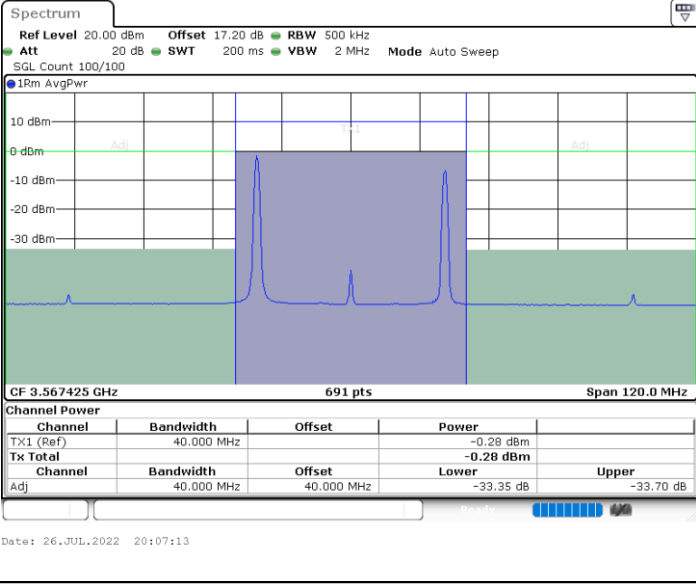

Date: 26.JUL.2022 19:44:05

Date: 26.JUL.2022 19:47:54

Middle Channel / FullRB

N/A

Date: 26.JUL.2022 19:40:17

LTE Band 48C / 20MHz+10MHz

QPSK

Highest Channel / 1RB0 and 1RB49

Highest Channel / 1RB99 and 1RB0

Highest Channel / FullIRB

N/A

LTE Band 48C / 20MHz+15MHz

QPSK

Lowest Channel / 1RB0 and 1RB74

Lowest Channel / 1RB99 and 1RB0

Lowest Channel / FullIRB

N/A

LTE Band 48C / 20MHz+15MHz

QPSK

Middle Channel / 1RB0 and 1RB74

Middle Channel / 1RB99 and 1RB0

Middle Channel / FullIRB

N/A

LTE Band 48C / 20MHz+15MHz