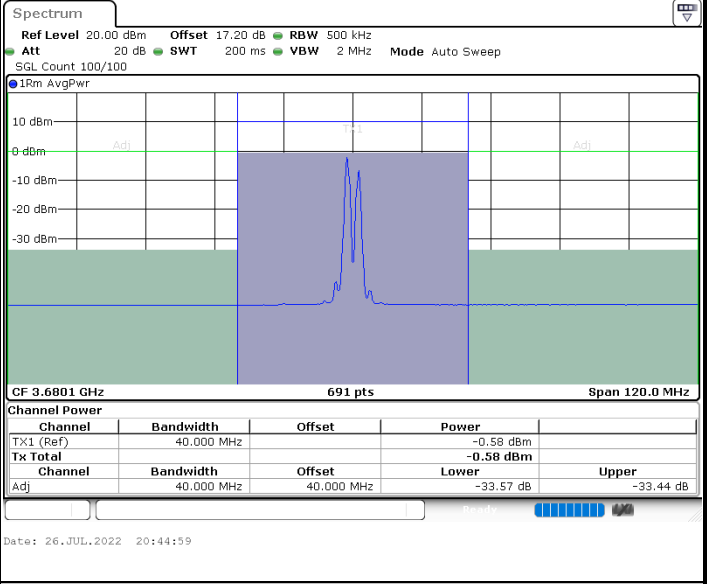

Lowest Channel / 1RB99 and 1RB0

Lowest Channel / FullIRB

N/A

LTE Band 48C / 20MHz+20MHz

QPSK

MiddleChannel / 1RB0 and 1RB99

Middle Channel / 1RB99 and 1RB0

Middle Channel / FullIRB

N/A

LTE Band 48C / 20MHz+20MHz

QPSK

Highest Channel / 1RB0 and 1RB99

Highest Channel / 1RB99 and 1RB0

Highest Channel / FullIRB

N/A

LTE Band 48C / 5MHz+20MHz

16QAM

Lowest Channel / 1RB0 and 1RB99

Lowest Channel / 1RB24 and 1RB0

Date: 26.JUL.2022 17:23:32

Date: 26.JUL.2022 17:27:21

Lowest Channel / FullIRB

N/A

Date: 26.JUL.2022 17:19:42