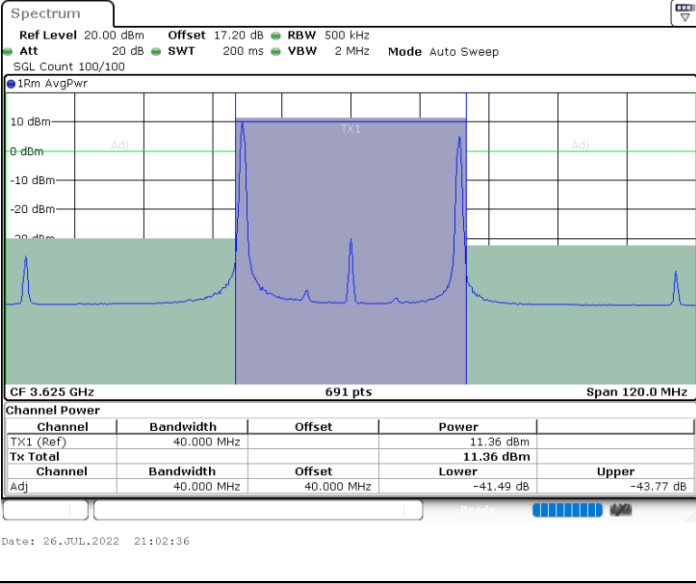

QPSK

Highest Channel / 1RB0 and 1RB74

Highest Channel / 1RB99 and 1RB0

Highest Channel / FullIRB

N/A

LTE Band 48C / 20MHz+20MHz

QPSK

Lowest Channel / 1RB0 and 1RB99

Lowest Channel / 1RB99 and 1RB0

Lowest Channel / FullIRB

N/A

LTE Band 48C / 20MHz+20MHz

QPSK

MiddleChannel / 1RB0 and 1RB99

Middle Channel / 1RB99 and 1RB0

Middle Channel / FullIRB

N/A

LTE Band 48C / 20MHz+20MHz

QPSK

Highest Channel / 1RB0 and 1RB99

Highest Channel / 1RB99 and 1RB0

Highest Channel / FullIRB

N/A

LTE Band 48C / 5MHz+20MHz