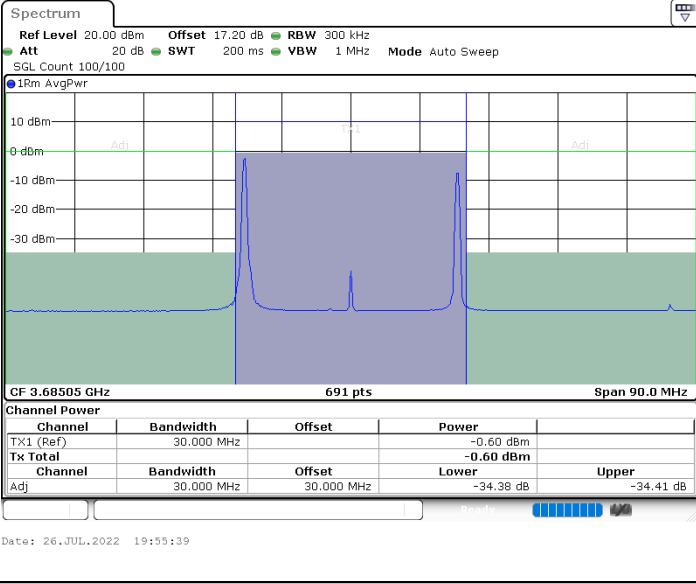

Date: 26.JUL.2022 19:36:21

Lowest Channel / FullIRB

N/A

Date: 26.JUL.2022 19:28:43

LTE Band 48C / 20MHz+10MHz

QPSK

Middle Channel / 1RB0 and 1RB49

Middle Channel / 1RB99 and 1RB0

Date: 26.JUL.2022 19:44:05

Date: 26.JUL.2022 19:47:54

Middle Channel / FullRB

N/A

Date: 26.JUL.2022 19:40:17

LTE Band 48C / 20MHz+10MHz

QPSK

Highest Channel / 1RB0 and 1RB49

Highest Channel / 1RB99 and 1RB0

Highest Channel / FullIRB

N/A

LTE Band 48C / 20MHz+15MHz

QPSK

Lowest Channel / 1RB0 and 1RB74

Lowest Channel / 1RB99 and 1RB0

Lowest Channel / FullIRB