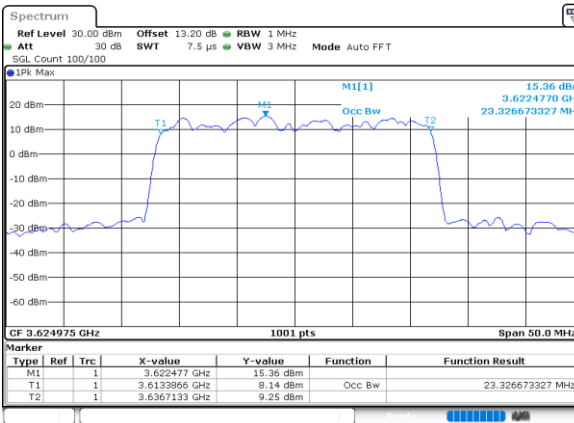

Middle Channel / 20MHz+15MHz

Date: 26.JUL.2022 16:22:42

LTE Band 48C

64QAM

Middle Channel / 20MHz+20MHz

N/A

LTE Band 48C

256QAM

Middle Channel / 5MHz+20MHz

Middle Channel / 10MHz+20MHz

Middle Channel / 15MHz+20MHz

Middle Channel / 20MHz+5MHz

Middle Channel / 20MHz+10MHz

Middle Channel / 20MHz+15MHz

LTE Band 48C

256QAM

Middle Channel / 20MHz+20MHz

N/A

**ACLR**

LTE Band 48C / 5MHz+20MHz

QPSK

Middle Channel / 1RB0 and 1RB99

Middle Channel / 1RB24 and 1RB0

Middle Channel / FullIRB

N/A

LTE Band 48C / 5MHz+20MHz

QPSK

Highest Channel / 1RB0 and 1RB99

Highest Channel / 1RB24 and 1RB0

Highest Channel / FullIRB

N/A

LTE Band 48C / 10MHz+20MHz