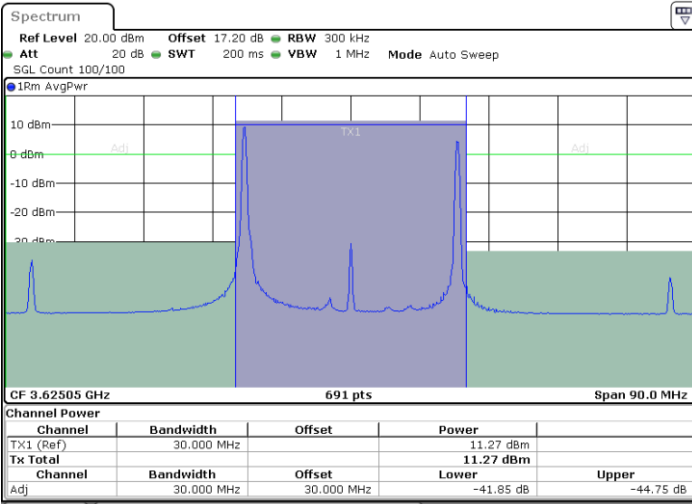

Highest Channel / 1RB99 and 1RB0

Highest Channel / FullIRB

N/A

LTE Band 48C / 20MHz+10MHz

QPSK

Lowest Channel / 1RB0 and 1RB49

Lowest Channel / 1RB99 and 1RB0

Date: 26.JUL.2022 19:32:32

Date: 26.JUL.2022 19:36:21

Lowest Channel / FullIRB

N/A

Date: 26.JUL.2022 19:28:43

LTE Band 48C / 20MHz+10MHz

QPSK

Middle Channel / 1RB0 and 1RB49

Middle Channel / 1RB99 and 1RB0

Date: 26.JUL.2022 19:44:05

Date: 26.JUL.2022 19:47:54

Middle Channel / FullRB

N/A

Date: 26.JUL.2022 19:40:17

LTE Band 48C / 20MHz+10MHz

QPSK

Highest Channel / 1RB0 and 1RB49