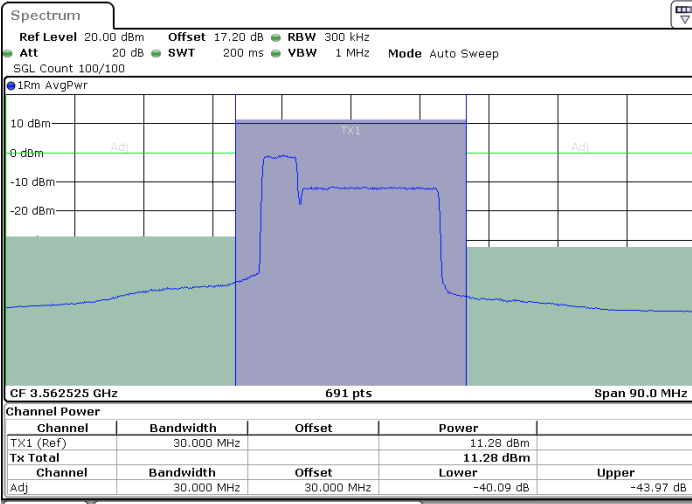

N/A

LTE Band 48C / 20MHz+20MHz

QPSK

Highest Channel / 1RB0 and 1RB99

Highest Channel / 1RB99 and 1RB0

Highest Channel / FullIRB

N/A

LTE Band 48C / 5MHz+20MHz

16QAM

Lowest Channel / 1RB0 and 1RB99

Lowest Channel / 1RB24 and 1RB0

Date: 26.JUL.2022 17:23:32

Date: 26.JUL.2022 17:27:21

Lowest Channel / FullIRB

N/A

Date: 26.JUL.2022 17:19:42

LTE Band 48C / 5MHz+20MHz

16QAM

Highest Channel / 1RB0 and 1RB99

Highest Channel / 1RB24 and 1RB0

Date: 26.JUL.2022 17:11:00

Date: 26.JUL.2022 17:14:50

Highest Channel / FullIRB

N/A