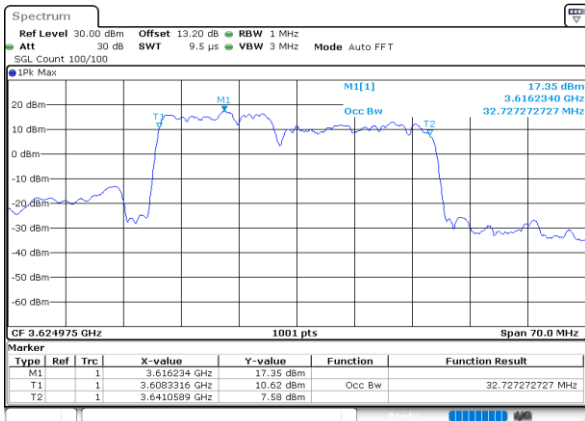

Middle Channel / 15MHz+20MHz

Date: 26.JUL.2022 16:06:21