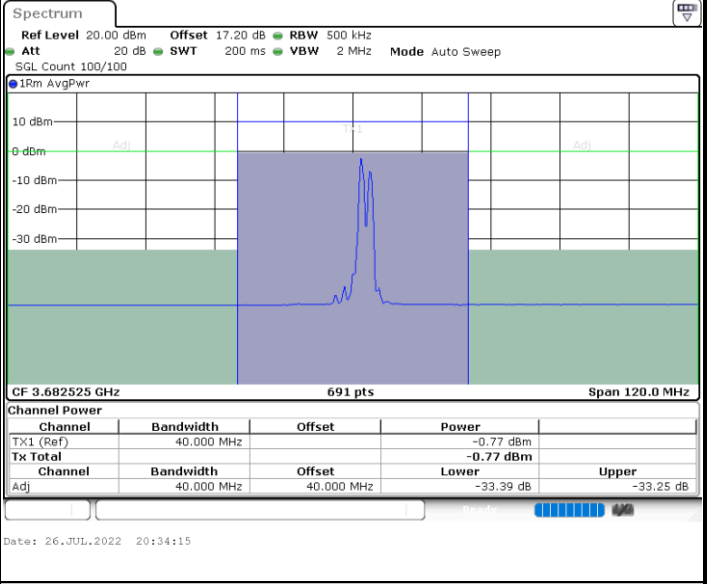

Highest Channel / 1RB99 and 1RB0

Highest Channel / FullIRB

N/A

LTE Band 48C / 20MHz+15MHz

QPSK

Lowest Channel / 1RB0 and 1RB74

Lowest Channel / 1RB99 and 1RB0

Lowest Channel / FullIRB

N/A

LTE Band 48C / 20MHz+15MHz

QPSK

Middle Channel / 1RB0 and 1RB74

Middle Channel / 1RB99 and 1RB0

Middle Channel / FullIRB

N/A

LTE Band 48C / 20MHz+15MHz

QPSK

Highest Channel / 1RB0 and 1RB74

Highest Channel / 1RB99 and 1RB0

Highest Channel / FullIRB

N/A

LTE Band 48C / 20MHz+20MHz

QPSK

Lowest Channel / 1RB0 and 1RB99