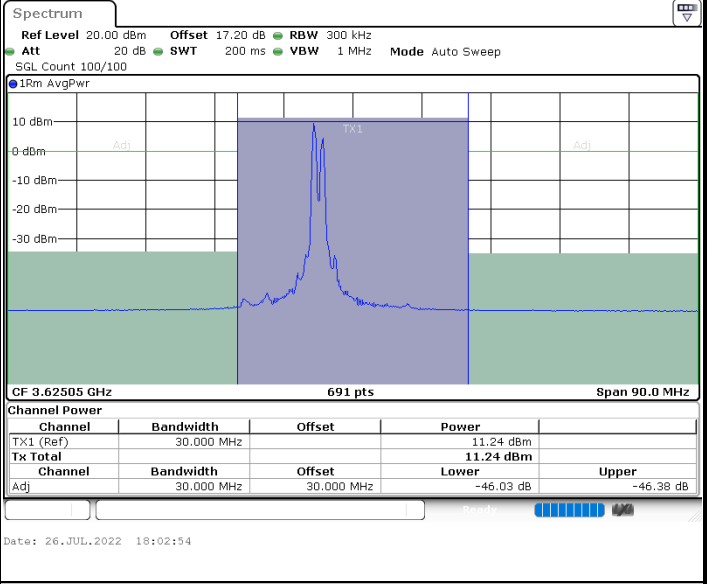

Middle Channel / 20MHz+20MHz

N/A

**ACLR**

LTE Band 48C / 5MHz+20MHz

QPSK

Middle Channel / 1RB0 and 1RB99

Middle Channel / 1RB24 and 1RB0

Middle Channel / FullIRB

N/A

LTE Band 48C / 5MHz+20MHz

QPSK

Highest Channel / 1RB0 and 1RB99

Highest Channel / 1RB24 and 1RB0

Highest Channel / FullIRB

N/A

LTE Band 48C / 10MHz+20MHz

QPSK

Middle Channel / 1RB0 and 1RB99

Middle Channel / 1RB49 and 1RB0

Middle Channel / FullRB

N/A

LTE Band 48C / 10MHz+20MHz

QPSK

Highest Channel / 1RB0 and 1RB99

Highest Channel / 1RB49 and 1RB0

Highest Channel / FullIRB

N/A

LTE Band 48C / 15MHz+20MHz

QPSK

Lowest Channel / 1RB0 and 1RB99

Lowest Channel / 1RB74 and 1RB0

Lowest Channel / FullIRB