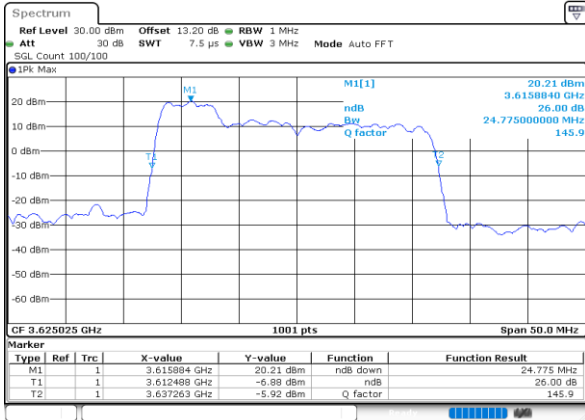

Middle Channel / 20MHz+10MHz

Date: 26.JUL.2022 16:19:23

Middle Channel / 20MHz+15MHz

Date: 26.JUL.2022 16:24:36

LTE Band 48C

16QAM

Middle Channel / 20MHz+20MHz

N/A

LTE Band 48C

64QAM

Middle Channel / 5MHz+20MHz

Date: 26.JUL.2022 15:59:02

Middle Channel / 10MHz+20MHz

Date: 26.JUL.2022 16:04:19

Middle Channel / 15MHz+20MHz

Date: 26.JUL.2022 16:09:32