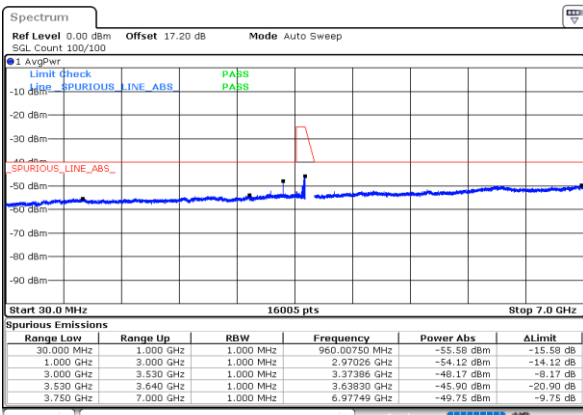

LTE Band 48 / 20MHz

Lowest Channel / QPSK

Date: 21.JUL.2022 14:29:41

Date: 21.JUL.2022 14:34:05

Middle Channel / QPSK

Date: 21.JUL.2022 14:31:09

Date: 21.JUL.2022 14:35:33

Highest Channel / QPSK

### Frequency Stability

Test Conditions		LTE Band 48 (QPSK) / Middle Channel	Limit
Temperature (°C)	Voltage (Volt)	BW 10MHz	Note 2.
		Deviation (ppm)	Result
50	Normal Voltage	0.0002	PASS
40	Normal Voltage	0.0001	
30	Normal Voltage	0.0009	
20(Ref.)	Normal Voltage	0.0000	
10	Normal Voltage	0.0002	
0	Normal Voltage	0.0002	
-10	Normal Voltage	0.0027	
-20	Normal Voltage	0.0016	
-30	Normal Voltage	0.0026	
20	Maximum Voltage	0.0034	
20	Normal Voltage	0.0000	
20	Battery End Point	0.0033	