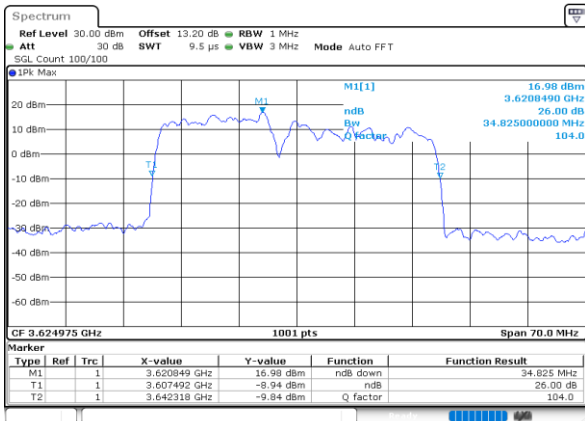

Middle Channel / 15MHz+20MHz

Date: 26.JUL.2022 16:10:10