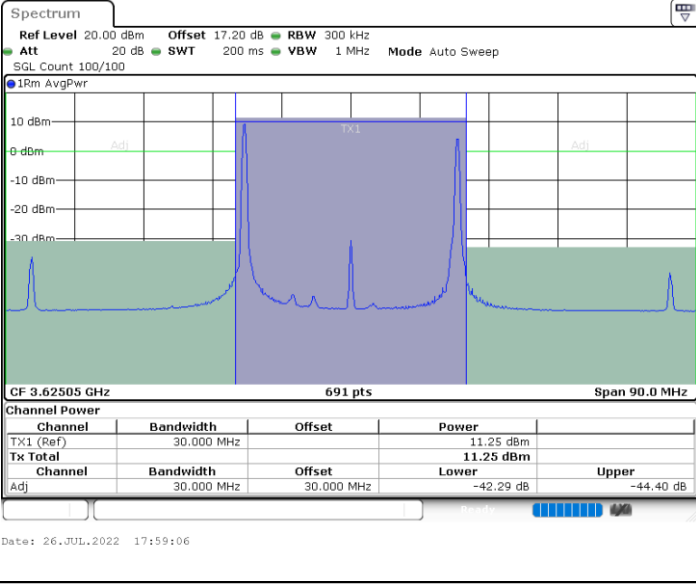

Middle Channel / 20MHz+20MHz

N/A

**ACLR**

LTE Band 48C / 5MHz+20MHz

QPSK

Middle Channel / 1RB0 and 1RB99

Middle Channel / 1RB24 and 1RB0

Middle Channel / FullIRB

N/A

LTE Band 48C / 5MHz+20MHz

QPSK

Highest Channel / 1RB0 and 1RB99

Highest Channel / 1RB24 and 1RB0

Highest Channel / FullIRB

N/A

LTE Band 48C / 10MHz+20MHz

QPSK

Middle Channel / 1RB0 and 1RB99

Middle Channel / 1RB49 and 1RB0

Middle Channel / FullRB

N/A

LTE Band 48C / 10MHz+20MHz

QPSK

Highest Channel / 1RB0 and 1RB99