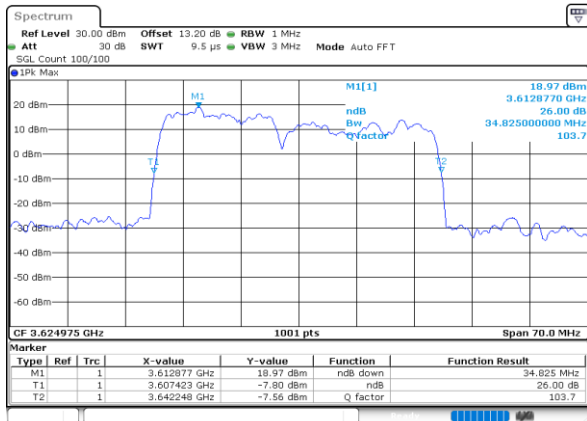

Middle Channel / 5MHz+20MHz

Date: 26.JUL.2022 15:58:24

Middle Channel / 10MHz+20MHz

Date: 26.JUL.2022 16:03:39

Middle Channel / 15MHz+20MHz

Date: 26.JUL.2022 16:08:54

Middle Channel / 20MHz+5MHz

Date: 26.JUL.2022 16:14:10

Middle Channel / 20MHz+10MHz

Date: 26.JUL.2022 16:19:23

Middle Channel / 20MHz+15MHz

Date: 26.JUL.2022 16:24:36

LTE Band 48C

16QAM

Middle Channel / 20MHz+20MHz

N/A