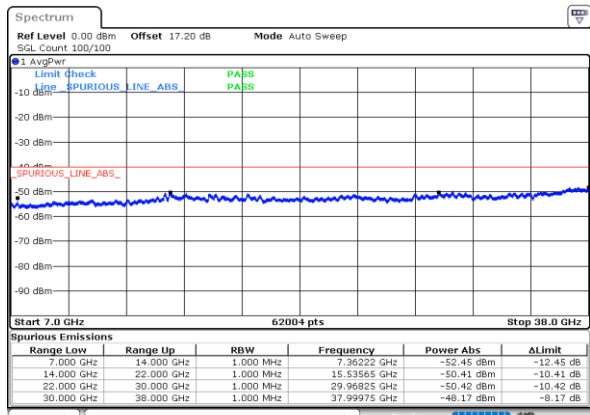

Date: 21.JUL.2022 14:37:02