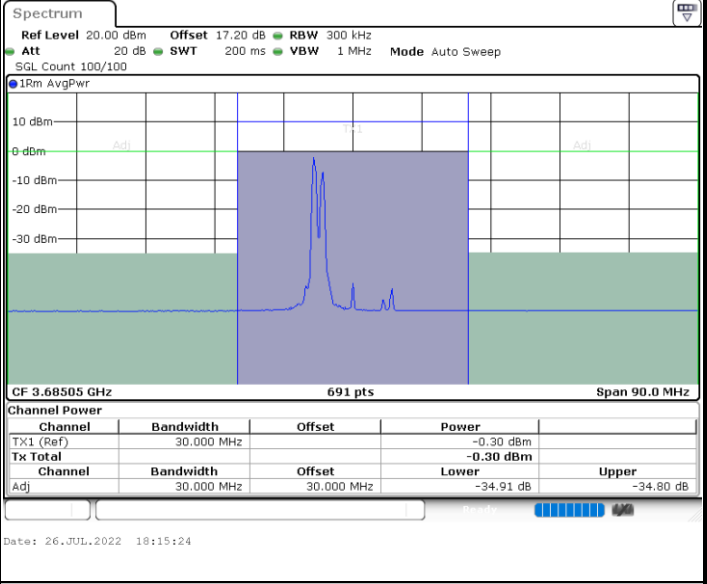

Date: 26.JUL.2022 16:53:52

LTE Band 48C / 10MHz+20MHz

16QAM

Lowest Channel / 1RB0 and 1RB99

Lowest Channel / 1RB49 and 1RB0

Date: 26.JUL.2022 17:48:31

Date: 26.JUL.2022 17:52:19

Lowest Channel / FullIRB

N/A

Date: 26.JUL.2022 17:44:42

LTE Band 48C / 10MHz+20MHz

16QAM

Middle Channel / 1RB0 and 1RB99

Middle Channel / 1RB49 and 1RB0

Middle Channel / FullIRB

N/A

LTE Band 48C / 10MHz+20MHz

16QAM

Highest Channel / 1RB0 and 1RB99

Highest Channel / 1RB49 and 1RB0

Highest Channel / FullIRB

N/A

LTE Band 48C / 15MHz+20MHz

16QAM