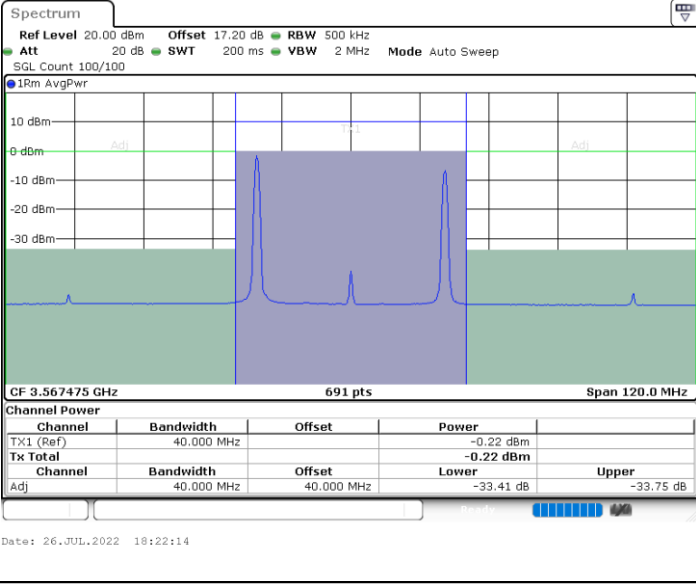

QPSK

Middle Channel / 1RB0 and 1RB99

Middle Channel / 1RB49 and 1RB0

Middle Channel / FullRB

N/A

LTE Band 48C / 10MHz+20MHz

QPSK

Highest Channel / 1RB0 and 1RB99

Highest Channel / 1RB49 and 1RB0

Highest Channel / FullIRB

N/A

LTE Band 48C / 15MHz+20MHz

QPSK

Lowest Channel / 1RB0 and 1RB99

Lowest Channel / 1RB74 and 1RB0

Lowest Channel / FullIRB

N/A

LTE Band 48C / 15MHz+20MHz

QPSK

Highest Channel / 1RB0 and 1RB99

Highest Channel / 1RB74 and 1RB0

Highest Channel / FullIRB

N/A

LTE Band 48C / 20MHz+5MHz