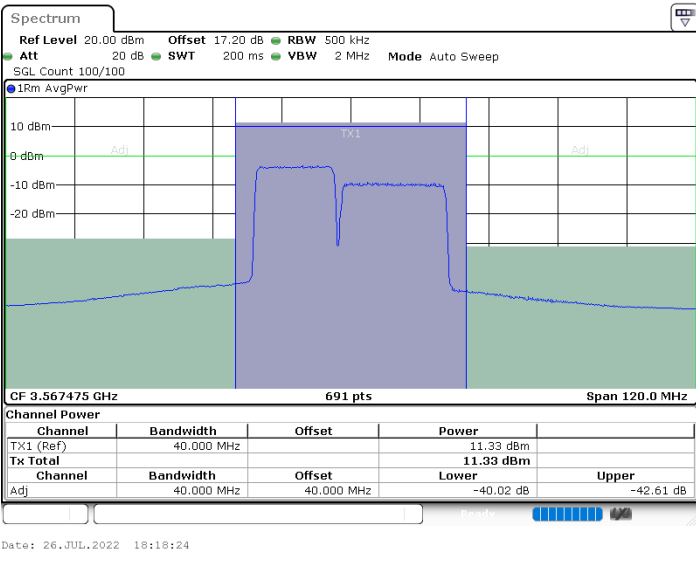

QPSK

Middle Channel / 1RB0 and 1RB99

Middle Channel / 1RB49 and 1RB0

Middle Channel / FullRB

N/A

LTE Band 48C / 10MHz+20MHz

QPSK

Highest Channel / 1RB0 and 1RB99

Highest Channel / 1RB49 and 1RB0

Highest Channel / FullIRB

N/A

LTE Band 48C / 15MHz+20MHz

QPSK

Lowest Channel / 1RB0 and 1RB99

Lowest Channel / 1RB74 and 1RB0

Lowest Channel / FullIRB

N/A

LTE Band 48C / 15MHz+20MHz

QPSK

Highest Channel / 1RB0 and 1RB99

Highest Channel / 1RB74 and 1RB0

Highest Channel / FullIRB

N/A

LTE Band 48C / 20MHz+5MHz