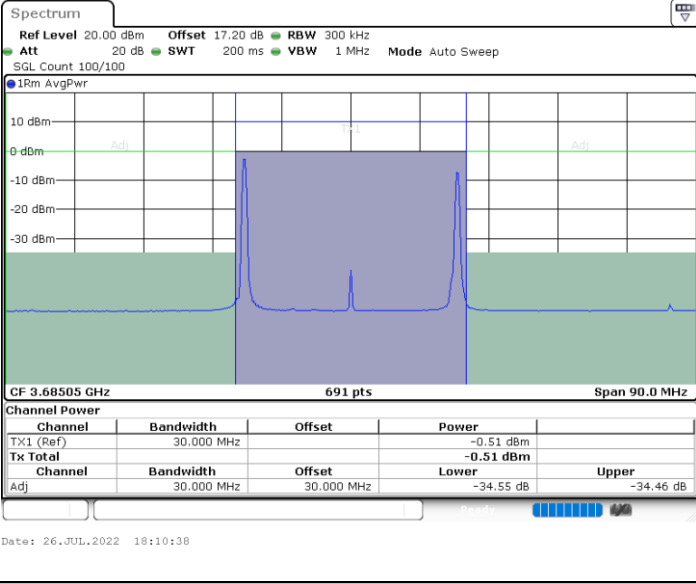

N/A

LTE Band 48C / 5MHz+20MHz

QPSK

Highest Channel / 1RB0 and 1RB99

Highest Channel / 1RB24 and 1RB0

Highest Channel / FullIRB

N/A

LTE Band 48C / 10MHz+20MHz

QPSK

Middle Channel / 1RB0 and 1RB99

Middle Channel / 1RB49 and 1RB0

Middle Channel / FullRB

N/A

LTE Band 48C / 10MHz+20MHz

QPSK

Highest Channel / 1RB0 and 1RB99

Highest Channel / 1RB49 and 1RB0

Highest Channel / FullIRB

N/A

LTE Band 48C / 15MHz+20MHz

QPSK

Lowest Channel / 1RB0 and 1RB99

Lowest Channel / 1RB74 and 1RB0

Lowest Channel / FullIRB