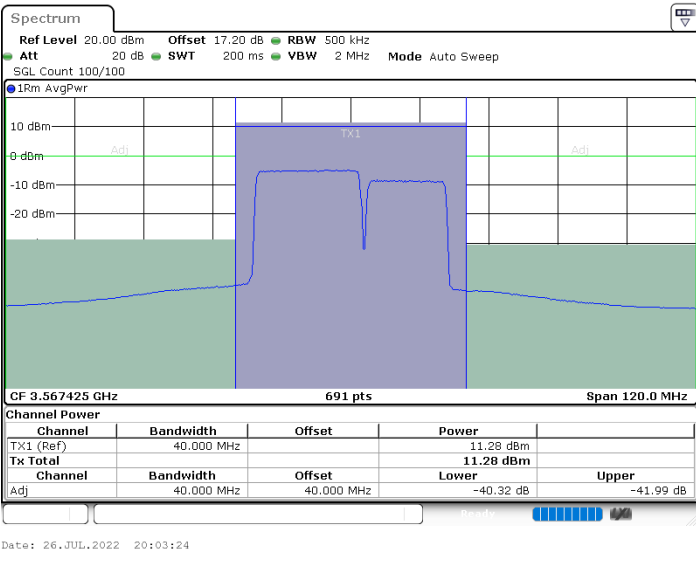

Date: 26.JUL.2022 19:44:05

Date: 26.JUL.2022 19:47:54

Middle Channel / FullRB

N/A

Date: 26.JUL.2022 19:40:17

LTE Band 48C / 20MHz+10MHz

QPSK

Highest Channel / 1RB0 and 1RB49

Highest Channel / 1RB99 and 1RB0

Highest Channel / FullIRB

N/A

LTE Band 48C / 20MHz+15MHz

QPSK

Lowest Channel / 1RB0 and 1RB74

Lowest Channel / 1RB99 and 1RB0

Lowest Channel / FullIRB

N/A

LTE Band 48C / 20MHz+15MHz

QPSK

Middle Channel / 1RB0 and 1RB74

Middle Channel / 1RB99 and 1RB0

Middle Channel / FullIRB

N/A

LTE Band 48C / 20MHz+15MHz