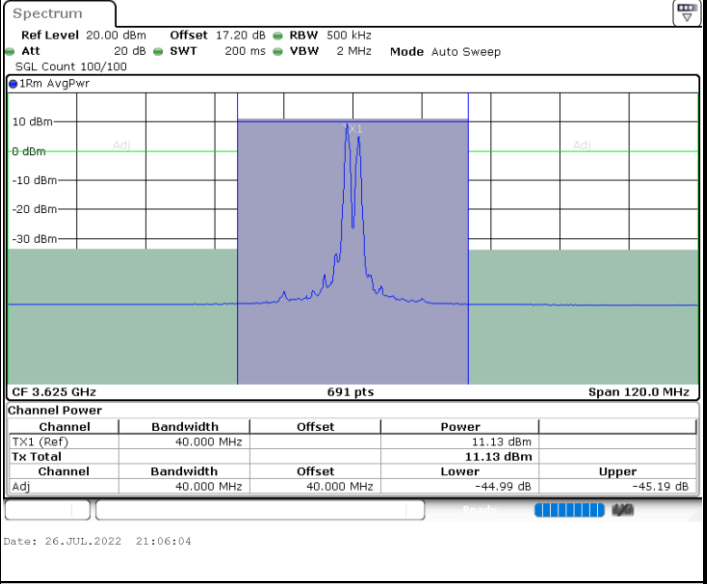

QPSK

Highest Channel / 1RB0 and 1RB74

Highest Channel / 1RB99 and 1RB0

Highest Channel / FullIRB

N/A

LTE Band 48C / 20MHz+20MHz

QPSK

Lowest Channel / 1RB0 and 1RB99

Lowest Channel / 1RB99 and 1RB0

Lowest Channel / FullIRB

N/A

LTE Band 48C / 20MHz+20MHz

QPSK

MiddleChannel / 1RB0 and 1RB99

Middle Channel / 1RB99 and 1RB0

Middle Channel / FullIRB

N/A

LTE Band 48C / 20MHz+20MHz

QPSK

Highest Channel / 1RB0 and 1RB99

Highest Channel / 1RB99 and 1RB0

Highest Channel / FullIRB

N/A

LTE Band 48C / 5MHz+20MHz