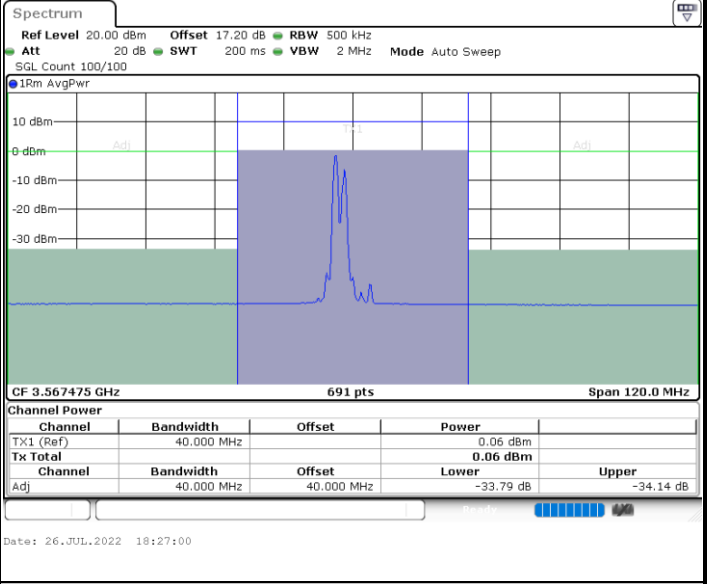

LTE Band 48C / 10MHz+20MHz

16QAM

Highest Channel / 1RB0 and 1RB99

Highest Channel / 1RB49 and 1RB0

Highest Channel / FullIRB

N/A

LTE Band 48C / 15MHz+20MHz

16QAM

Lowest Channel / 1RB0 and 1RB99

Lowest Channel / 1RB74 and 1RB0

Lowest Channel / FullIRB

N/A