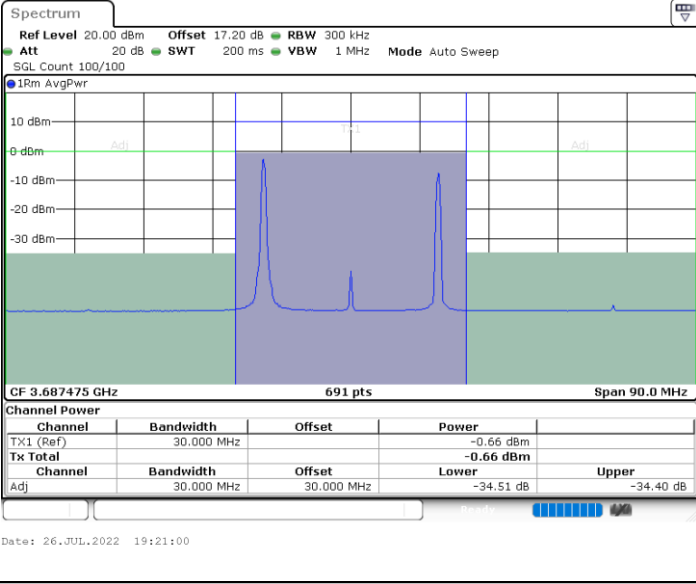

N/A

LTE Band 48C / 15MHz+20MHz

QPSK

Highest Channel / 1RB0 and 1RB99

Highest Channel / 1RB74 and 1RB0

Highest Channel / FullIRB

N/A

LTE Band 48C / 20MHz+5MHz

QPSK

Lowest Channel / 1RB0 and 1RB24

Lowest Channel / 1RB99 and 1RB0

Lowest Channel / FullIRB

N/A

LTE Band 48C / 20MHz+5MHz

QPSK

Highest Channel / 1RB0 and 1RB24

Highest Channel / 1RB99 and 1RB0

Highest Channel / FullIRB

N/A

LTE Band 48C / 20MHz+10MHz

QPSK

Lowest Channel / 1RB0 and 1RB49

Lowest Channel / 1RB99 and 1RB0

Date: 26.JUL.2022 19:32:32