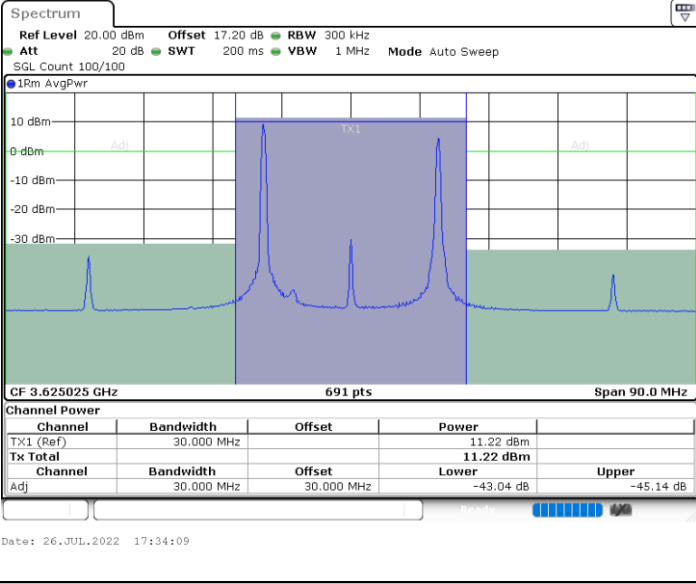

Middle Channel / 20MHz+20MHz

N/A

**ACLR**

LTE Band 48C / 5MHz+20MHz

QPSK

Middle Channel / 1RB0 and 1RB99

Middle Channel / 1RB24 and 1RB0

Middle Channel / FullIRB

N/A

LTE Band 48C / 5MHz+20MHz

QPSK

Highest Channel / 1RB0 and 1RB99

Highest Channel / 1RB24 and 1RB0

Highest Channel / FullIRB

N/A

LTE Band 48C / 10MHz+20MHz