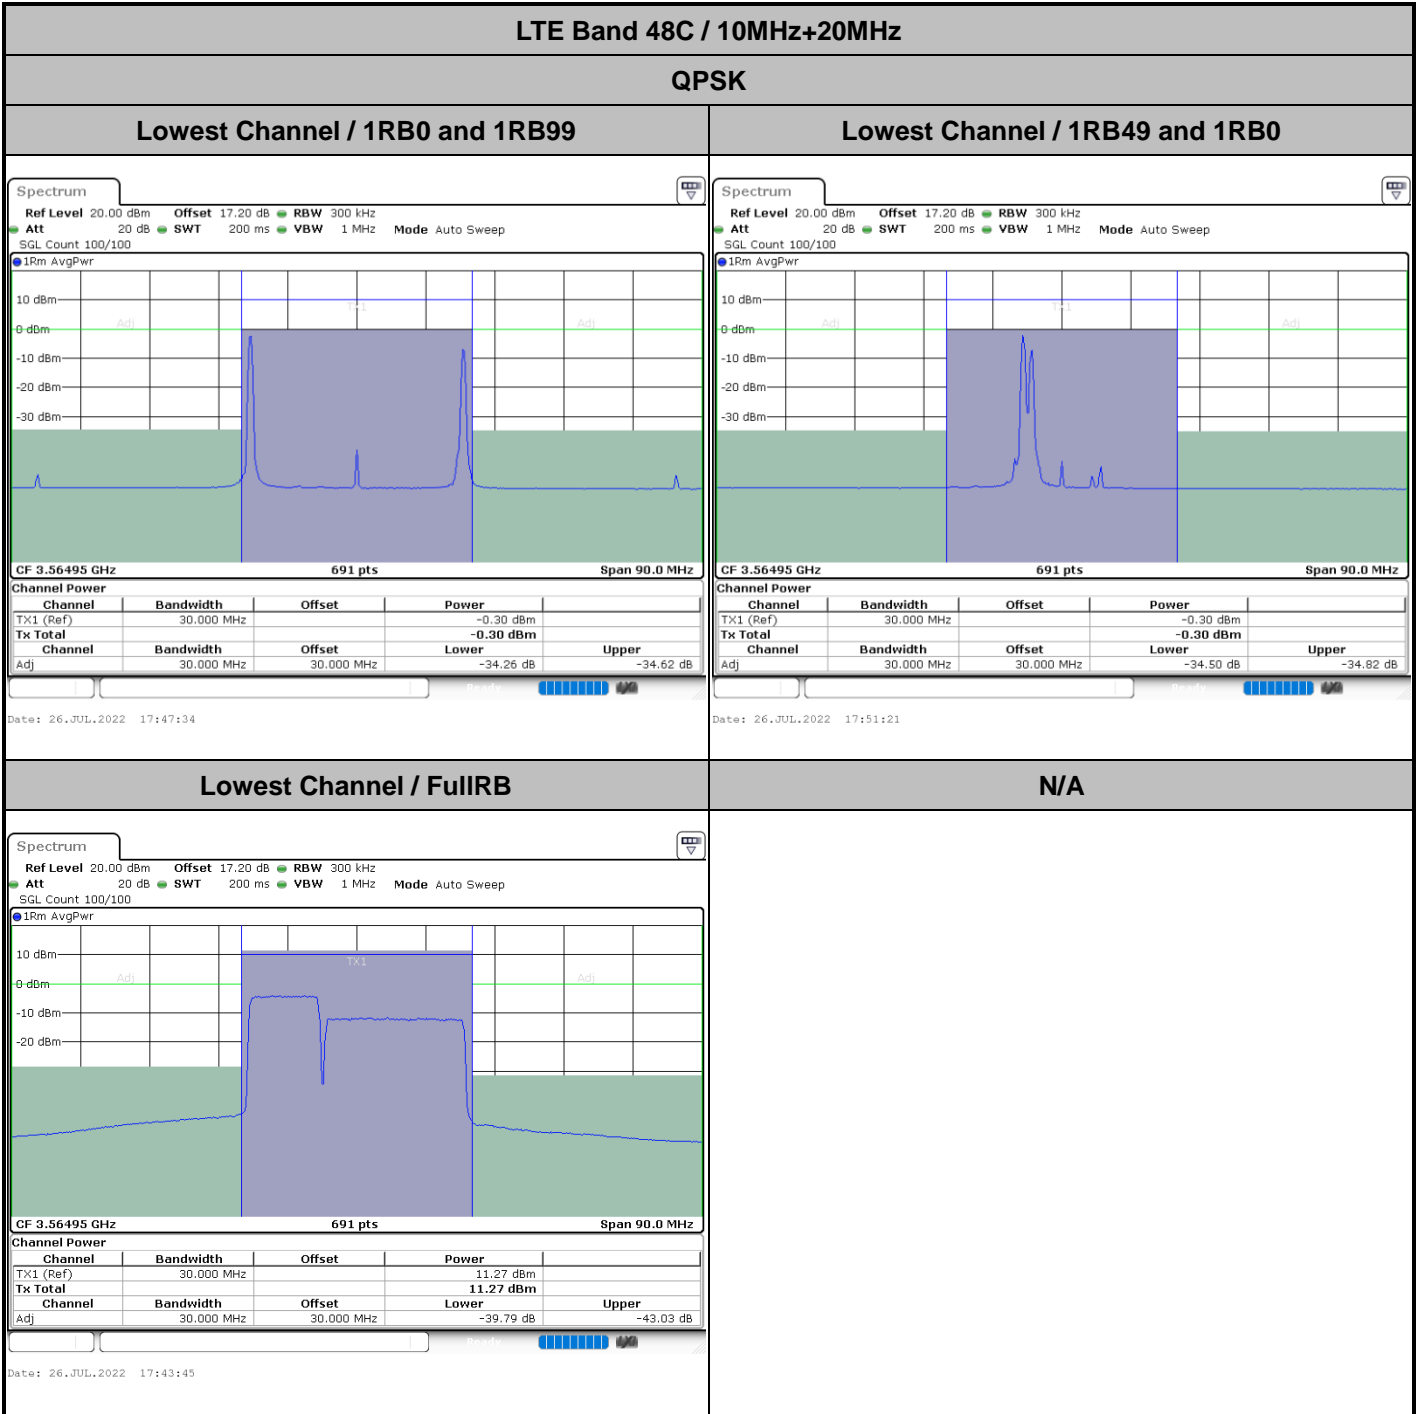

Middle Channel / 20MHz+20MHz

N/A

**ACLR**

LTE Band 48C / 5MHz+20MHz

QPSK

Middle Channel / 1RB0 and 1RB99

Middle Channel / 1RB24 and 1RB0

Middle Channel / FullIRB

N/A

LTE Band 48C / 5MHz+20MHz

QPSK

Highest Channel / 1RB0 and 1RB99

Highest Channel / 1RB24 and 1RB0

Highest Channel / FullIRB

N/A

LTE Band 48C / 10MHz+20MHz

QPSK

Middle Channel / 1RB0 and 1RB99

Middle Channel / 1RB49 and 1RB0

Middle Channel / FullRB

N/A

LTE Band 48C / 10MHz+20MHz

QPSK

Highest Channel / 1RB0 and 1RB99

Highest Channel / 1RB49 and 1RB0

Highest Channel / FullIRB

N/A

LTE Band 48C / 15MHz+20MHz

QPSK

Lowest Channel / 1RB0 and 1RB99

Lowest Channel / 1RB74 and 1RB0

Lowest Channel / FullIRB