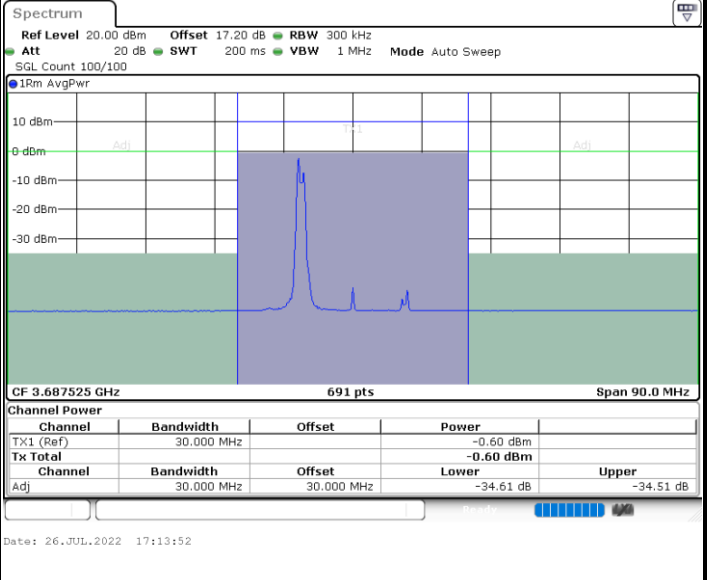

Middle Channel / 20MHz+20MHz

N/A

**ACLR**

LTE Band 48C / 5MHz+20MHz

QPSK

Middle Channel / 1RB0 and 1RB99

Middle Channel / 1RB24 and 1RB0

Middle Channel / FullIRB

N/A

LTE Band 48C / 5MHz+20MHz

QPSK

Highest Channel / 1RB0 and 1RB99

Highest Channel / 1RB24 and 1RB0

Highest Channel / FullIRB

N/A

LTE Band 48C / 10MHz+20MHz

QPSK

Middle Channel / 1RB0 and 1RB99

Middle Channel / 1RB49 and 1RB0

Middle Channel / FullRB

N/A

LTE Band 48C / 10MHz+20MHz

QPSK

Highest Channel / 1RB0 and 1RB99