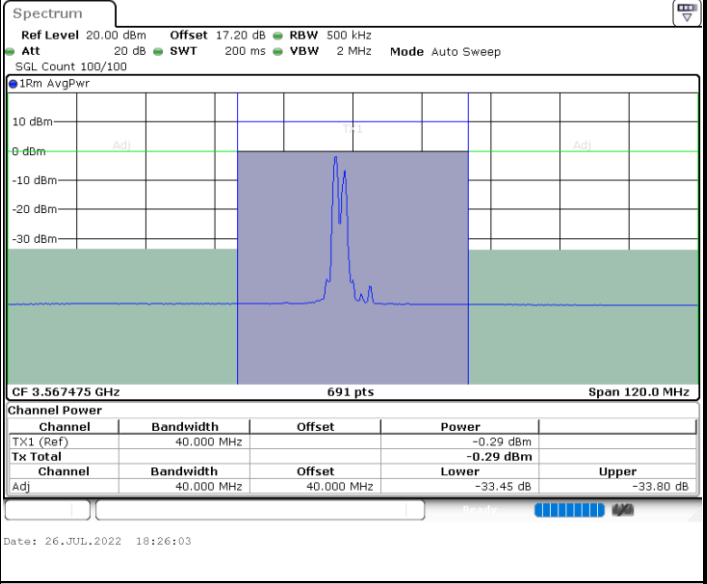

QPSK

Middle Channel / 1RB0 and 1RB99

Middle Channel / 1RB49 and 1RB0

Middle Channel / FullRB

N/A

LTE Band 48C / 10MHz+20MHz

QPSK

Highest Channel / 1RB0 and 1RB99

Highest Channel / 1RB49 and 1RB0

Highest Channel / FullIRB

N/A

LTE Band 48C / 15MHz+20MHz

QPSK

Lowest Channel / 1RB0 and 1RB99

Lowest Channel / 1RB74 and 1RB0

Lowest Channel / FullIRB

N/A

LTE Band 48C / 15MHz+20MHz

QPSK

Highest Channel / 1RB0 and 1RB99

Highest Channel / 1RB74 and 1RB0

Highest Channel / FullIRB

N/A

LTE Band 48C / 20MHz+5MHz