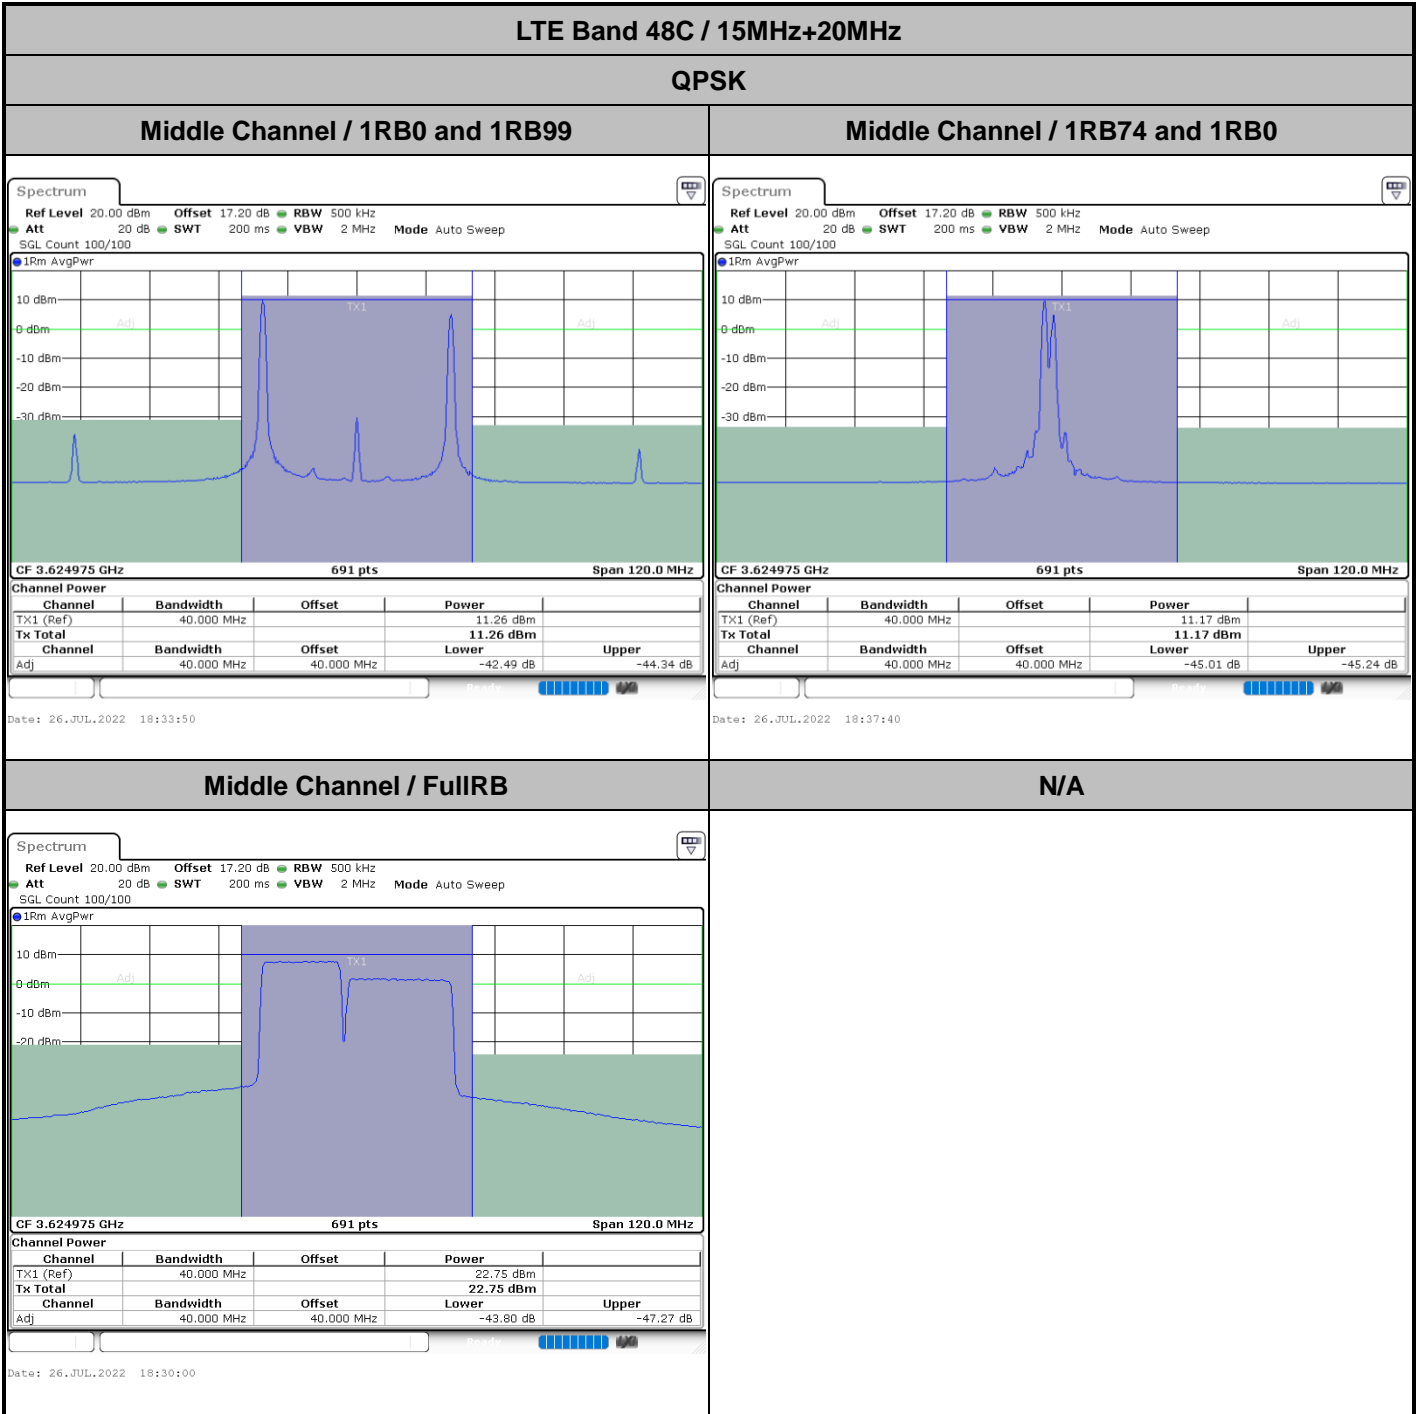

QPSK

Middle Channel / 1RB0 and 1RB99

Middle Channel / 1RB49 and 1RB0

Middle Channel / FullRB

N/A

LTE Band 48C / 10MHz+20MHz

QPSK

Highest Channel / 1RB0 and 1RB99

Highest Channel / 1RB49 and 1RB0

Highest Channel / FullIRB

N/A

LTE Band 48C / 15MHz+20MHz

QPSK

Lowest Channel / 1RB0 and 1RB99

Lowest Channel / 1RB74 and 1RB0

Lowest Channel / FullIRB

N/A

LTE Band 48C / 15MHz+20MHz

QPSK

Highest Channel / 1RB0 and 1RB99

Highest Channel / 1RB74 and 1RB0

Highest Channel / FullIRB

N/A

LTE Band 48C / 20MHz+5MHz

QPSK

Lowest Channel / 1RB0 and 1RB24

Lowest Channel / 1RB99 and 1RB0

Lowest Channel / FullIRB

N/A

LTE Band 48C / 20MHz+5MHz

QPSK

Highest Channel / 1RB0 and 1RB24