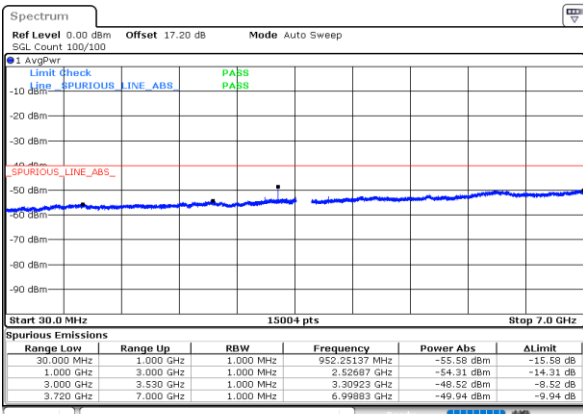

LTE Band 48 / 20MHz

Lowest Channel / QPSK

Date: 21.JUL.2022 14:29:41

Date: 21.JUL.2022 14:34:05

Middle Channel / QPSK

Date: 21.JUL.2022 14:31:09

Date: 21.JUL.2022 14:35:33

Highest Channel / QPSK

### Frequency Stability

Test Conditions		LTE Band 48 (QPSK) / Middle Channel	Limit
Temperature (°C)	Voltage (Volt)	BW 10MHz	Note 2.
		Deviation (ppm)	Result
50	Normal Voltage	0.0002	PASS
40	Normal Voltage	0.0001	
30	Normal Voltage	0.0009	
20(Ref.)	Normal Voltage	0.0000	
10	Normal Voltage	0.0002	
0	Normal Voltage	0.0002	
-10	Normal Voltage	0.0027	
-20	Normal Voltage	0.0016	
-30	Normal Voltage	0.0026	
20	Maximum Voltage	0.0034	
20	Normal Voltage	0.0000	
20	Battery End Point	0.0033	