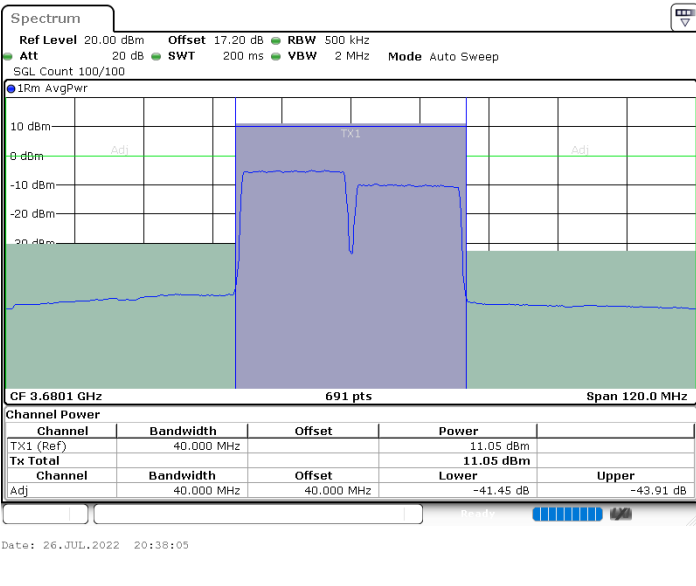

Lowest Channel / 1RB99 and 1RB0

Lowest Channel / FullIRB

N/A

LTE Band 48C / 20MHz+20MHz

QPSK

MiddleChannel / 1RB0 and 1RB99

Middle Channel / 1RB99 and 1RB0

Middle Channel / FullIRB

N/A

LTE Band 48C / 20MHz+20MHz

QPSK

Highest Channel / 1RB0 and 1RB99

Highest Channel / 1RB99 and 1RB0

Highest Channel / FullIRB

N/A

LTE Band 48C / 5MHz+20MHz

16QAM

Lowest Channel / 1RB0 and 1RB99

Lowest Channel / 1RB24 and 1RB0

Date: 26.JUL.2022 17:23:32

Date: 26.JUL.2022 17:27:21

Lowest Channel / FullIRB

N/A

Date: 26.JUL.2022 17:19:42