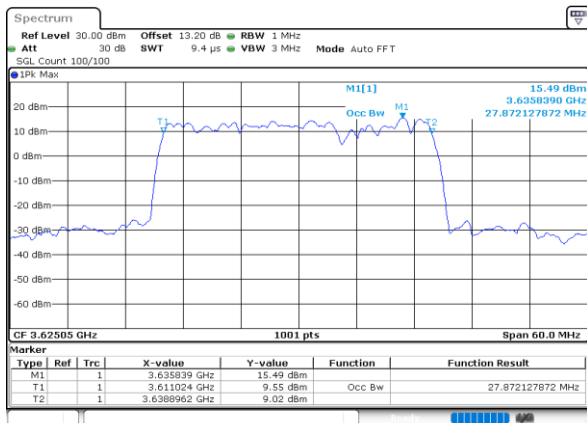

Middle Channel / 20MHz+15MHz

Date: 26.JUL.2022 16:22:42

LTE Band 48C

64QAM

Middle Channel / 20MHz+20MHz

N/A

LTE Band 48C

256QAM

Middle Channel / 5MHz+20MHz

Middle Channel / 10MHz+20MHz

Middle Channel / 15MHz+20MHz

Middle Channel / 20MHz+5MHz

Middle Channel / 20MHz+10MHz

Middle Channel / 20MHz+15MHz

LTE Band 48C

256QAM

Middle Channel / 20MHz+20MHz

N/A

**ACLR**

LTE Band 48C / 5MHz+20MHz

QPSK

Middle Channel / 1RB0 and 1RB99

Middle Channel / 1RB24 and 1RB0

Middle Channel / FullIRB

N/A

LTE Band 48C / 5MHz+20MHz

QPSK

Highest Channel / 1RB0 and 1RB99

Highest Channel / 1RB24 and 1RB0

Highest Channel / FullIRB

N/A

LTE Band 48C / 10MHz+20MHz