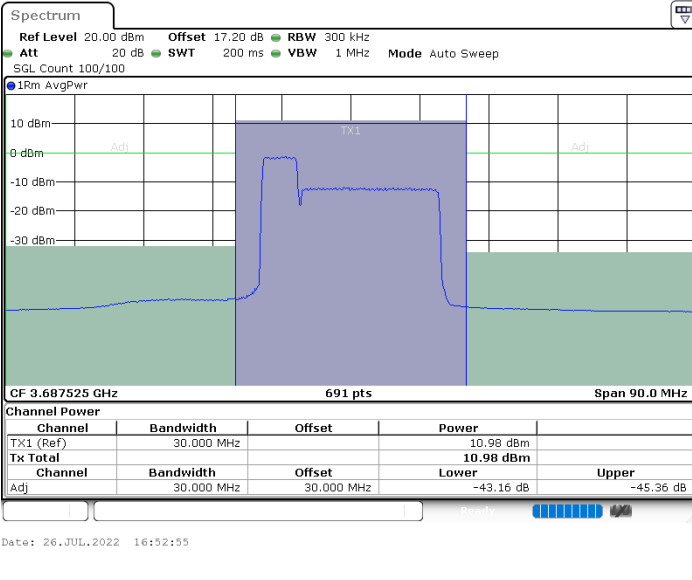

Middle Channel / 20MHz+20MHz

N/A

**ACLR**

LTE Band 48C / 5MHz+20MHz

QPSK

Middle Channel / 1RB0 and 1RB99

Middle Channel / 1RB24 and 1RB0

Middle Channel / FullIRB

N/A

LTE Band 48C / 5MHz+20MHz

QPSK

Highest Channel / 1RB0 and 1RB99

Highest Channel / 1RB24 and 1RB0

Highest Channel / FullIRB

N/A

LTE Band 48C / 10MHz+20MHz

QPSK

Middle Channel / 1RB0 and 1RB99

Middle Channel / 1RB49 and 1RB0

Middle Channel / FullRB

N/A

LTE Band 48C / 10MHz+20MHz

QPSK

Highest Channel / 1RB0 and 1RB99

Highest Channel / 1RB49 and 1RB0

Highest Channel / FullIRB

N/A

LTE Band 48C / 15MHz+20MHz

QPSK

Lowest Channel / 1RB0 and 1RB99

Lowest Channel / 1RB74 and 1RB0

Lowest Channel / FullIRB