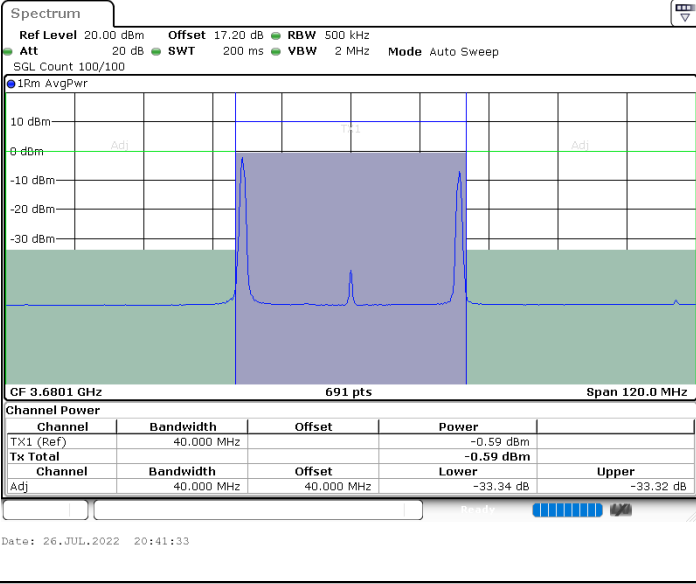

Lowest Channel / 1RB99 and 1RB0

Lowest Channel / FullIRB

N/A

LTE Band 48C / 20MHz+20MHz

QPSK

MiddleChannel / 1RB0 and 1RB99

Middle Channel / 1RB99 and 1RB0

Middle Channel / FullIRB

N/A

LTE Band 48C / 20MHz+20MHz

QPSK

Highest Channel / 1RB0 and 1RB99

Highest Channel / 1RB99 and 1RB0

Highest Channel / FullIRB

N/A

LTE Band 48C / 5MHz+20MHz

16QAM

Lowest Channel / 1RB0 and 1RB99

Lowest Channel / 1RB24 and 1RB0

Date: 26.JUL.2022 17:23:32

Date: 26.JUL.2022 17:27:21

Lowest Channel / FullIRB

N/A

Date: 26.JUL.2022 17:19:42