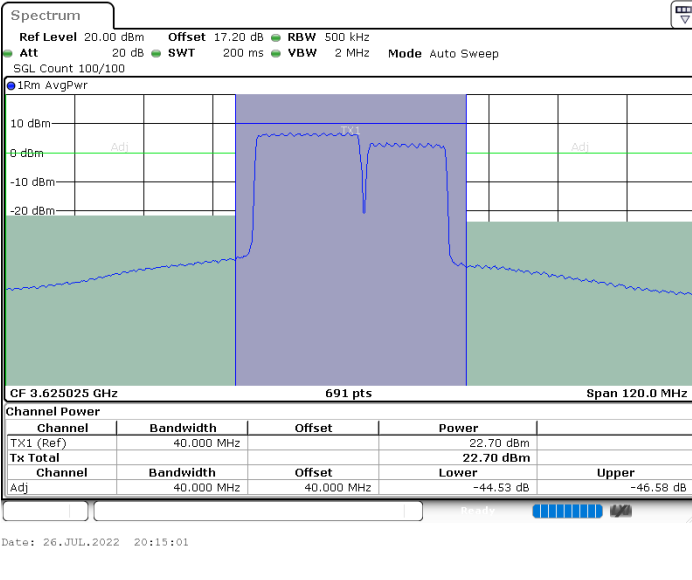

Highest Channel / 1RB99 and 1RB0

Highest Channel / FullIRB

N/A

LTE Band 48C / 20MHz+15MHz

QPSK

Lowest Channel / 1RB0 and 1RB74

Lowest Channel / 1RB99 and 1RB0

Lowest Channel / FullIRB

N/A

LTE Band 48C / 20MHz+15MHz

QPSK

Middle Channel / 1RB0 and 1RB74

Middle Channel / 1RB99 and 1RB0

Middle Channel / FullIRB

N/A

LTE Band 48C / 20MHz+15MHz

QPSK

Highest Channel / 1RB0 and 1RB74

Highest Channel / 1RB99 and 1RB0

Highest Channel / FullIRB

N/A

LTE Band 48C / 20MHz+20MHz

QPSK

Lowest Channel / 1RB0 and 1RB99