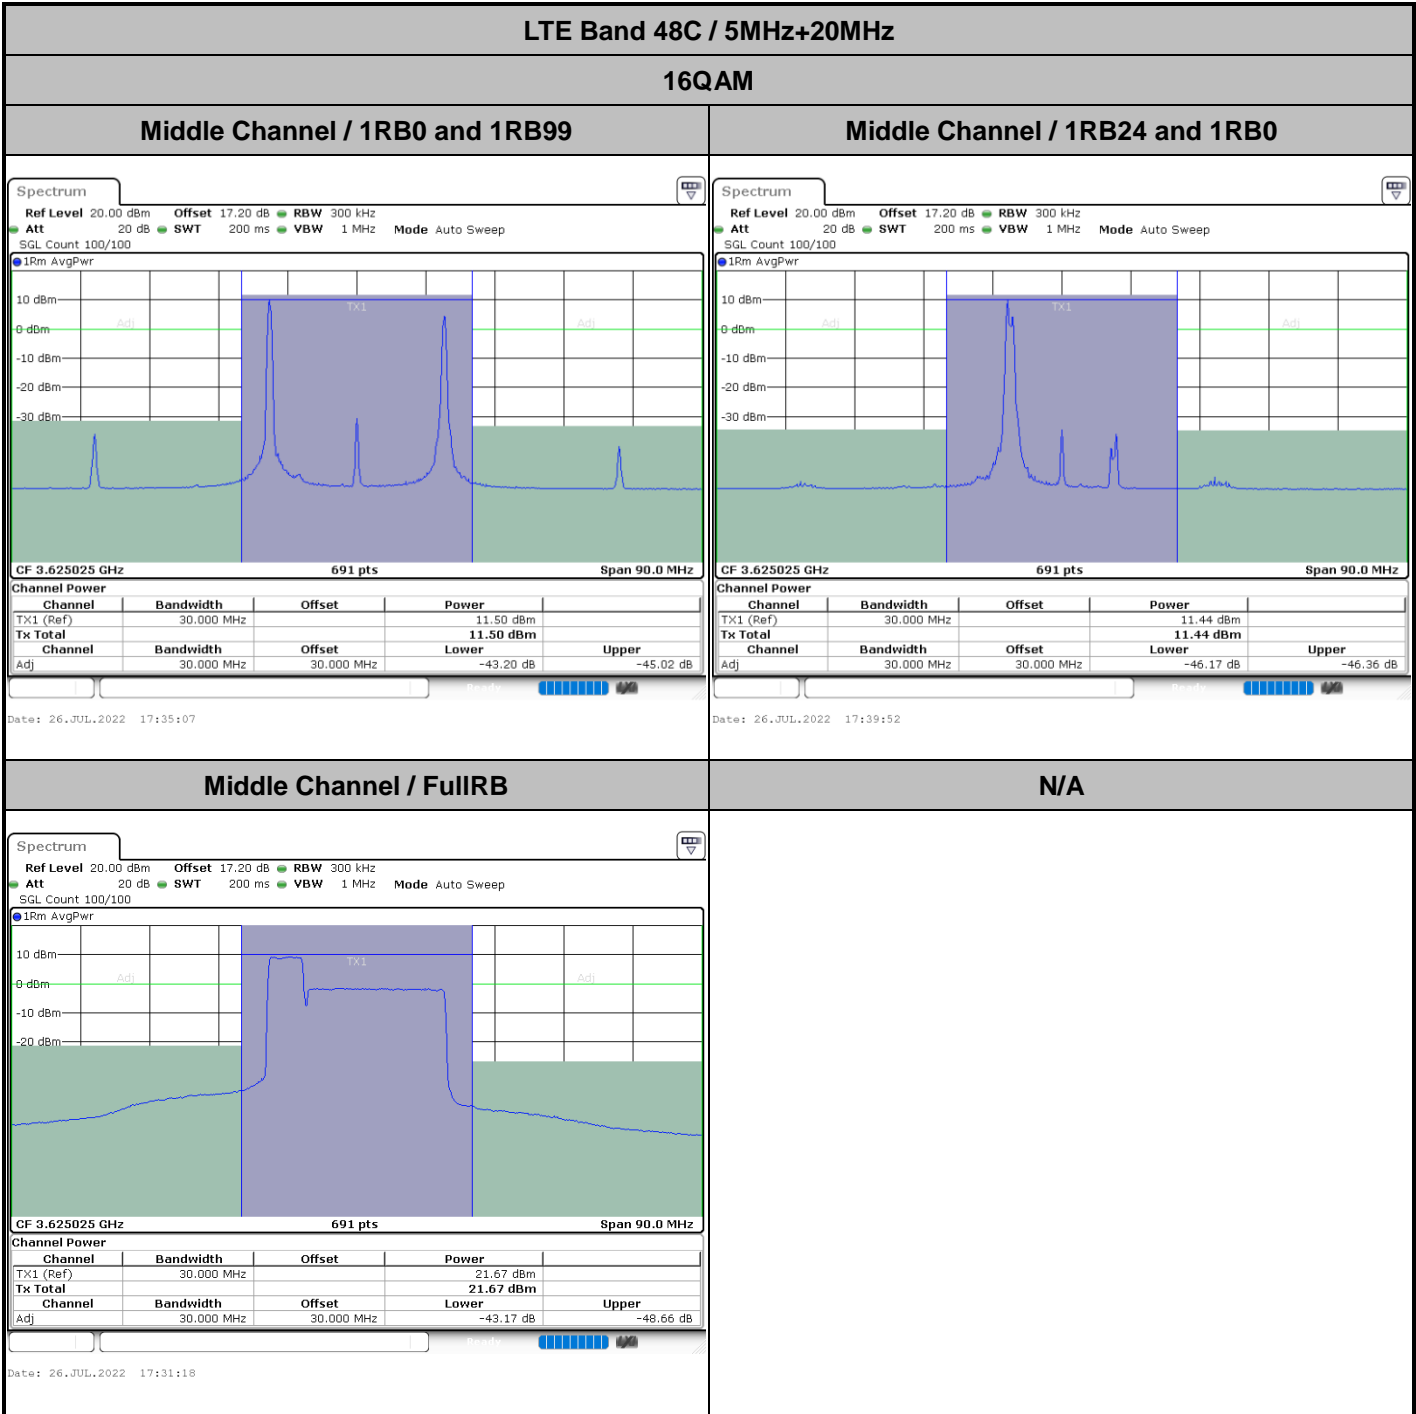

N/A

LTE Band 48C / 20MHz+20MHz

QPSK

Highest Channel / 1RB0 and 1RB99

Highest Channel / 1RB99 and 1RB0

Highest Channel / FullIRB

N/A

LTE Band 48C / 5MHz+20MHz

16QAM

Lowest Channel / 1RB0 and 1RB99

Lowest Channel / 1RB24 and 1RB0

Date: 26.JUL.2022 17:23:32

Date: 26.JUL.2022 17:27:21

Lowest Channel / FullIRB

N/A

Date: 26.JUL.2022 17:19:42

LTE Band 48C / 5MHz+20MHz

16QAM

Highest Channel / 1RB0 and 1RB99

Highest Channel / 1RB24 and 1RB0

Date: 26.JUL.2022 17:11:00

Date: 26.JUL.2022 17:14:50

Highest Channel / FullIRB

N/A

Date: 26.JUL.2022 16:53:52

LTE Band 48C / 10MHz+20MHz

16QAM

Lowest Channel / 1RB0 and 1RB99

Lowest Channel / 1RB49 and 1RB0

Date: 26.JUL.2022 17:48:31

Date: 26.JUL.2022 17:52:19

Lowest Channel / FullIRB