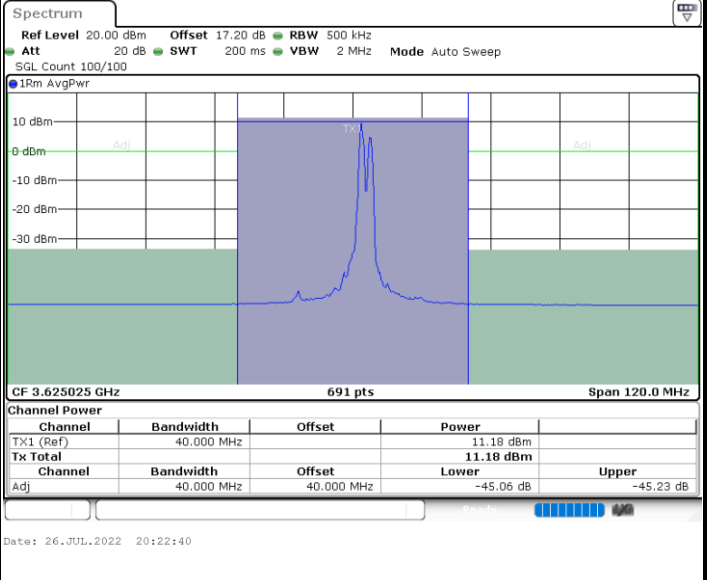

Highest Channel / 1RB99 and 1RB0

Highest Channel / FullIRB

N/A

LTE Band 48C / 20MHz+15MHz

QPSK

Lowest Channel / 1RB0 and 1RB74

Lowest Channel / 1RB99 and 1RB0

Lowest Channel / FullIRB

N/A

LTE Band 48C / 20MHz+15MHz

QPSK

Middle Channel / 1RB0 and 1RB74

Middle Channel / 1RB99 and 1RB0

Middle Channel / FullIRB

N/A

LTE Band 48C / 20MHz+15MHz

QPSK

Highest Channel / 1RB0 and 1RB74

Highest Channel / 1RB99 and 1RB0

Highest Channel / FullIRB

N/A

LTE Band 48C / 20MHz+20MHz

QPSK

Lowest Channel / 1RB0 and 1RB99