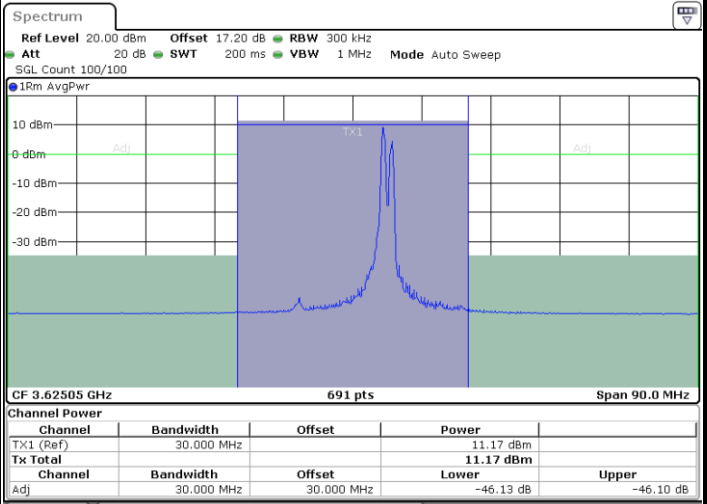

Highest Channel / 1RB99 and 1RB0

Highest Channel / FullIRB

N/A

LTE Band 48C / 20MHz+10MHz

QPSK

Lowest Channel / 1RB0 and 1RB49

Lowest Channel / 1RB99 and 1RB0

Date: 26.JUL.2022 19:32:32

Date: 26.JUL.2022 19:36:21

Lowest Channel / FullIRB

N/A

Date: 26.JUL.2022 19:28:43

LTE Band 48C / 20MHz+10MHz

QPSK

Middle Channel / 1RB0 and 1RB49

Middle Channel / 1RB99 and 1RB0

Date: 26.JUL.2022 19:44:05

Date: 26.JUL.2022 19:47:54

Middle Channel / FullRB

N/A

Date: 26.JUL.2022 19:40:17

LTE Band 48C / 20MHz+10MHz

QPSK

Highest Channel / 1RB0 and 1RB49