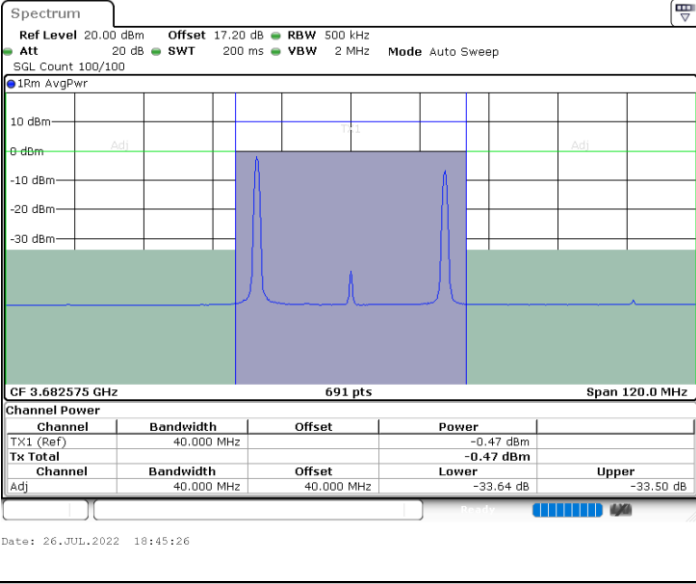

Highest Channel / 1RB49 and 1RB0

Highest Channel / FullIRB

N/A

LTE Band 48C / 15MHz+20MHz

QPSK

Lowest Channel / 1RB0 and 1RB99

Lowest Channel / 1RB74 and 1RB0

Lowest Channel / FullIRB

N/A

LTE Band 48C / 15MHz+20MHz

QPSK

Highest Channel / 1RB0 and 1RB99

Highest Channel / 1RB74 and 1RB0

Highest Channel / FullIRB

N/A

LTE Band 48C / 20MHz+5MHz

QPSK

Lowest Channel / 1RB0 and 1RB24

Lowest Channel / 1RB99 and 1RB0

Lowest Channel / FullIRB

N/A

LTE Band 48C / 20MHz+5MHz

QPSK

Highest Channel / 1RB0 and 1RB24