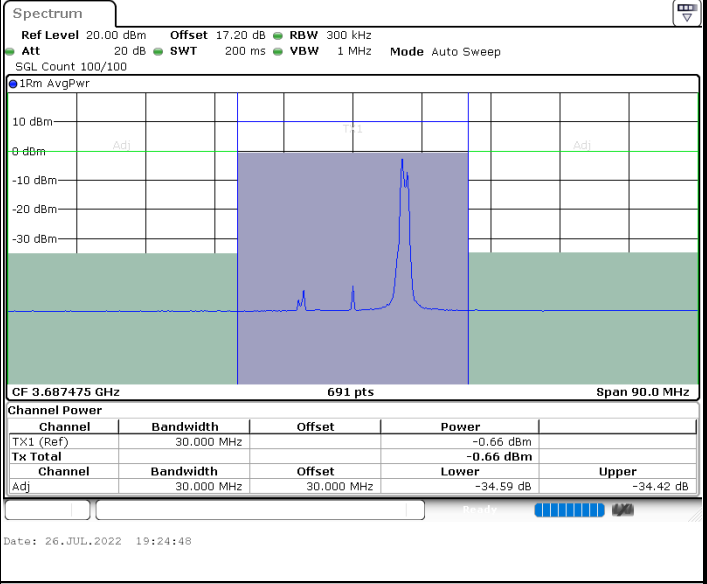

N/A

LTE Band 48C / 15MHz+20MHz

QPSK

Highest Channel / 1RB0 and 1RB99

Highest Channel / 1RB74 and 1RB0

Highest Channel / FullIRB

N/A

LTE Band 48C / 20MHz+5MHz

QPSK

Lowest Channel / 1RB0 and 1RB24

Lowest Channel / 1RB99 and 1RB0

Lowest Channel / FullIRB

N/A

LTE Band 48C / 20MHz+5MHz

QPSK

Highest Channel / 1RB0 and 1RB24

Highest Channel / 1RB99 and 1RB0

Highest Channel / FullIRB

N/A

LTE Band 48C / 20MHz+10MHz

QPSK

Lowest Channel / 1RB0 and 1RB49

Lowest Channel / 1RB99 and 1RB0

Date: 26.JUL.2022 19:32:32