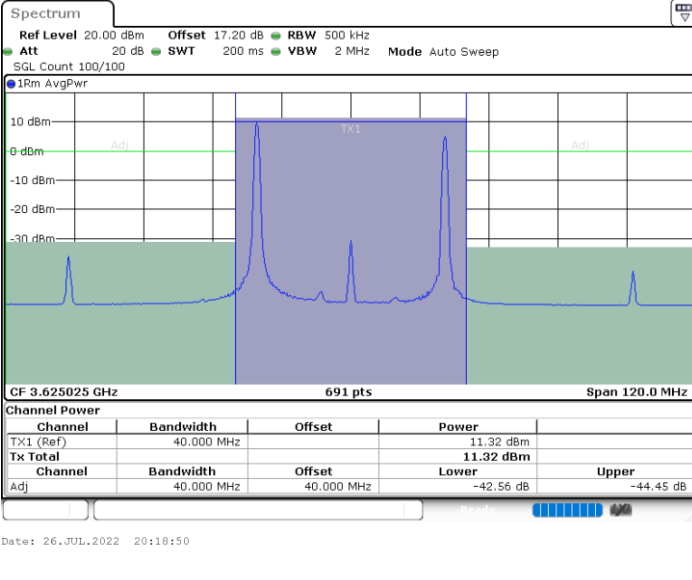

Highest Channel / 1RB99 and 1RB0

Highest Channel / FullIRB

N/A

LTE Band 48C / 20MHz+15MHz

QPSK

Lowest Channel / 1RB0 and 1RB74

Lowest Channel / 1RB99 and 1RB0

Lowest Channel / FullIRB

N/A

LTE Band 48C / 20MHz+15MHz

QPSK

Middle Channel / 1RB0 and 1RB74

Middle Channel / 1RB99 and 1RB0

Middle Channel / FullIRB

N/A

LTE Band 48C / 20MHz+15MHz

QPSK

Highest Channel / 1RB0 and 1RB74

Highest Channel / 1RB99 and 1RB0

Highest Channel / FullIRB

N/A

LTE Band 48C / 20MHz+20MHz

QPSK

Lowest Channel / 1RB0 and 1RB99