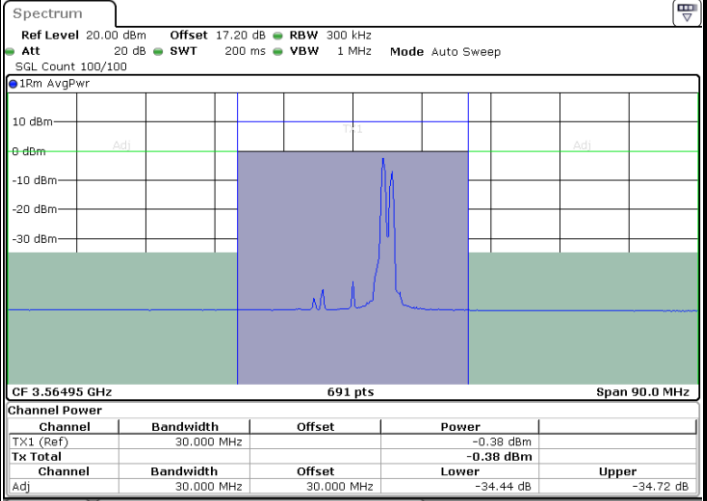

QPSK

Lowest Channel / 1RB0 and 1RB24

Lowest Channel / 1RB99 and 1RB0

Lowest Channel / FullIRB

N/A

LTE Band 48C / 20MHz+5MHz

QPSK

Highest Channel / 1RB0 and 1RB24

Highest Channel / 1RB99 and 1RB0

Highest Channel / FullIRB

N/A

LTE Band 48C / 20MHz+10MHz

QPSK

Lowest Channel / 1RB0 and 1RB49

Lowest Channel / 1RB99 and 1RB0

Date: 26.JUL.2022 19:32:32

Date: 26.JUL.2022 19:36:21

Lowest Channel / FullIRB

N/A

Date: 26.JUL.2022 19:28:43

LTE Band 48C / 20MHz+10MHz

QPSK

Middle Channel / 1RB0 and 1RB49

Middle Channel / 1RB99 and 1RB0