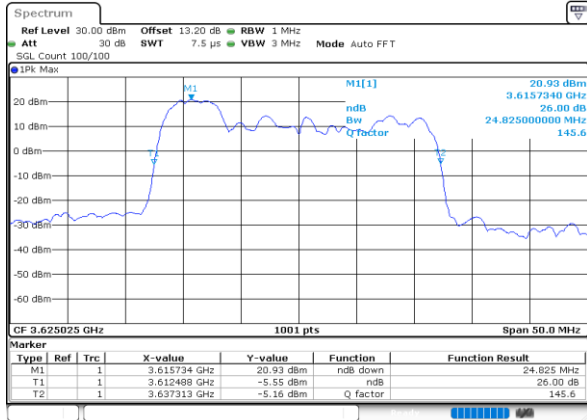

LTE Band 48C

16QAM

Middle Channel / 5MHz+20MHz

Date: 26.JUL.2022 15:58:24