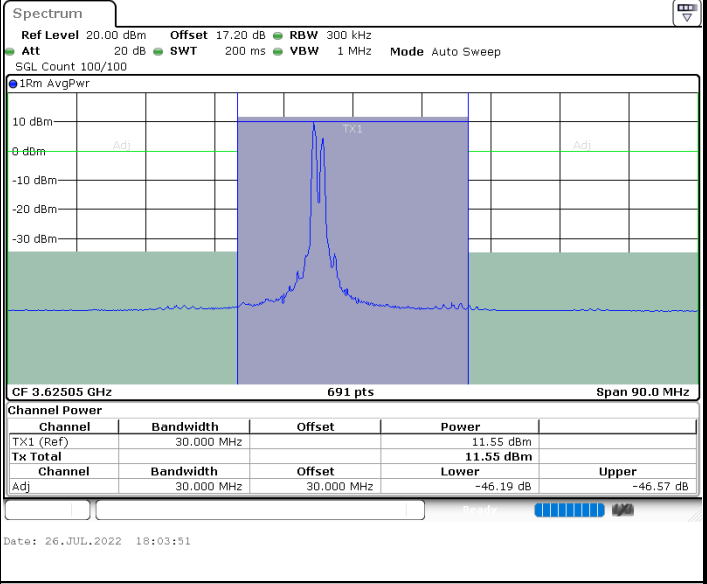

Date: 26.JUL.2022 16:53:52

LTE Band 48C / 10MHz+20MHz

16QAM

Lowest Channel / 1RB0 and 1RB99

Lowest Channel / 1RB49 and 1RB0

Date: 26.JUL.2022 17:48:31

Date: 26.JUL.2022 17:52:19

Lowest Channel / FullIRB

N/A

Date: 26.JUL.2022 17:44:42

LTE Band 48C / 10MHz+20MHz

16QAM

Middle Channel / 1RB0 and 1RB99

Middle Channel / 1RB49 and 1RB0

Middle Channel / FullIRB

N/A

LTE Band 48C / 10MHz+20MHz

16QAM

Highest Channel / 1RB0 and 1RB99

Highest Channel / 1RB49 and 1RB0

Highest Channel / FullIRB

N/A

LTE Band 48C / 15MHz+20MHz

16QAM