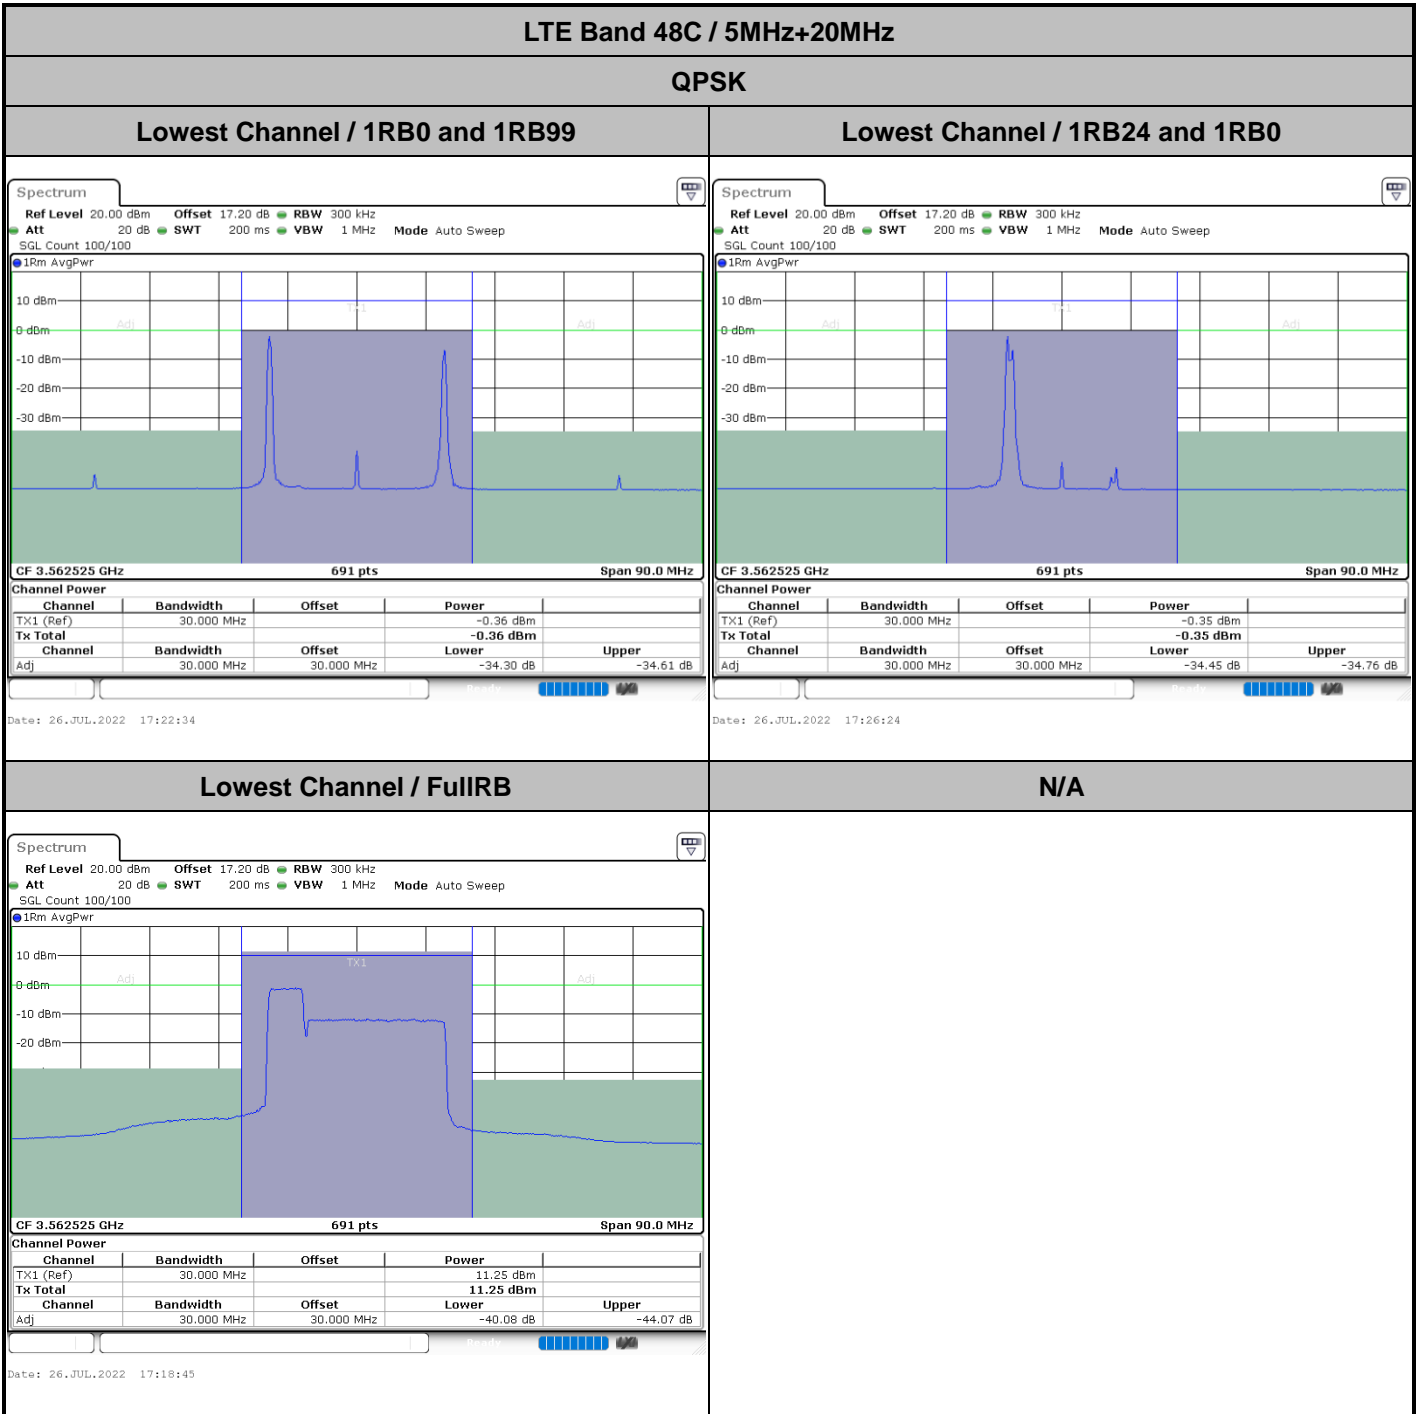

Middle Channel / 5MHz+20MHz

Middle Channel / 10MHz+20MHz

Middle Channel / 15MHz+20MHz

Middle Channel / 20MHz+5MHz

Middle Channel / 20MHz+10MHz

Middle Channel / 20MHz+15MHz

LTE Band 48C

256QAM

Middle Channel / 20MHz+20MHz

N/A

**ACLR**

LTE Band 48C / 5MHz+20MHz

QPSK

Middle Channel / 1RB0 and 1RB99

Middle Channel / 1RB24 and 1RB0

Middle Channel / FullIRB

N/A

LTE Band 48C / 5MHz+20MHz

QPSK

Highest Channel / 1RB0 and 1RB99

Highest Channel / 1RB24 and 1RB0

Highest Channel / FullIRB

N/A

LTE Band 48C / 10MHz+20MHz