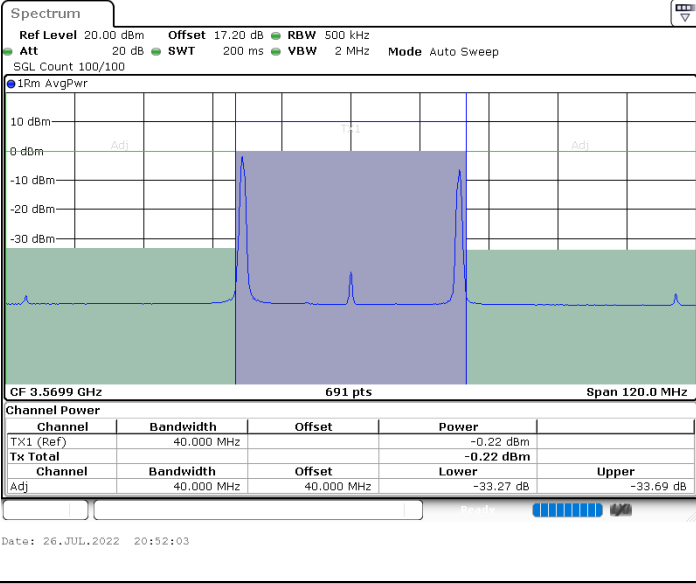

N/A

LTE Band 48C / 20MHz+15MHz

QPSK

Middle Channel / 1RB0 and 1RB74

Middle Channel / 1RB99 and 1RB0

Middle Channel / FullIRB

N/A

LTE Band 48C / 20MHz+15MHz

QPSK

Highest Channel / 1RB0 and 1RB74

Highest Channel / 1RB99 and 1RB0

Highest Channel / FullIRB

N/A

LTE Band 48C / 20MHz+20MHz

QPSK

Lowest Channel / 1RB0 and 1RB99

Lowest Channel / 1RB99 and 1RB0

Lowest Channel / FullIRB

N/A

LTE Band 48C / 20MHz+20MHz

QPSK

MiddleChannel / 1RB0 and 1RB99

Middle Channel / 1RB99 and 1RB0

Middle Channel / FullIRB