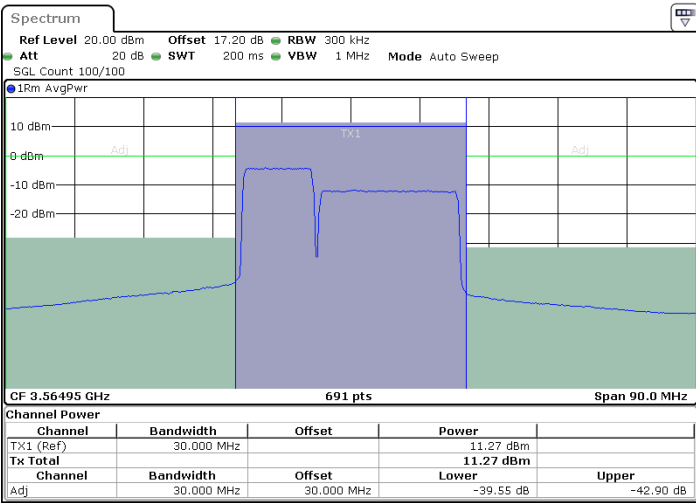

LTE Band 48C / 5MHz+20MHz

16QAM

Highest Channel / 1RB0 and 1RB99

Highest Channel / 1RB24 and 1RB0

Date: 26.JUL.2022 17:11:00

Date: 26.JUL.2022 17:14:50

Highest Channel / FullIRB

N/A

Date: 26.JUL.2022 16:53:52

LTE Band 48C / 10MHz+20MHz

16QAM

Lowest Channel / 1RB0 and 1RB99

Lowest Channel / 1RB49 and 1RB0

Date: 26.JUL.2022 17:48:31

Date: 26.JUL.2022 17:52:19

Lowest Channel / FullIRB

N/A

Date: 26.JUL.2022 17:44:42

LTE Band 48C / 10MHz+20MHz

16QAM

Middle Channel / 1RB0 and 1RB99

Middle Channel / 1RB49 and 1RB0

Middle Channel / FullIRB

N/A