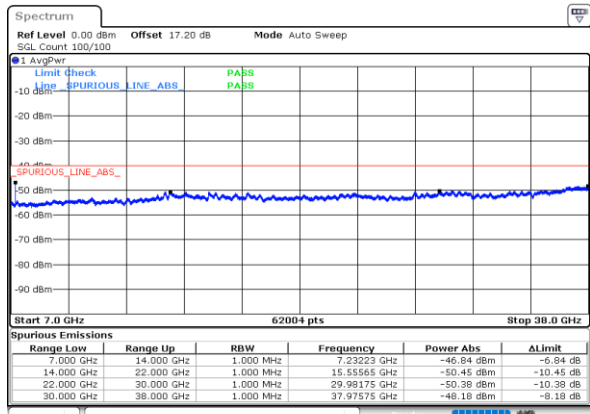

LTE Band 48 / 20MHz

Lowest Channel / QPSK

Date: 21.JUL.2022 14:29:41

Date: 21.JUL.2022 14:34:05

Middle Channel / QPSK

Date: 21.JUL.2022 14:31:09

Date: 21.JUL.2022 14:35:33

Highest Channel / QPSK

### Frequency Stability

Test Conditions		LTE Band 48 (QPSK) / Middle Channel	Limit
Temperature (°C)	Voltage (Volt)	BW 10MHz	Note 2.
		Deviation (ppm)	Result
50	Normal Voltage	0.0002	PASS
40	Normal Voltage	0.0001	
30	Normal Voltage	0.0009	
20(Ref.)	Normal Voltage	0.0000	
10	Normal Voltage	0.0002	
0	Normal Voltage	0.0002	
-10	Normal Voltage	0.0027	
-20	Normal Voltage	0.0016	
-30	Normal Voltage	0.0026	
20	Maximum Voltage	0.0034	
20	Normal Voltage	0.0000	
20	Battery End Point	0.0033	