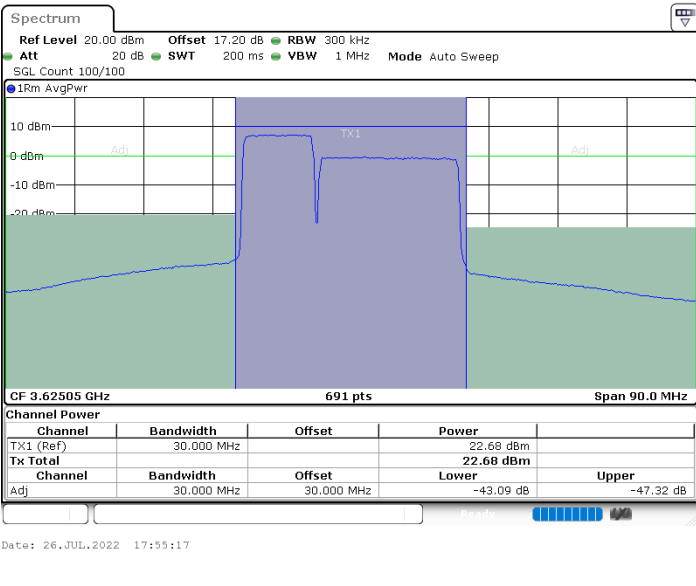

N/A

LTE Band 48C / 5MHz+20MHz

QPSK

Highest Channel / 1RB0 and 1RB99

Highest Channel / 1RB24 and 1RB0

Highest Channel / FullIRB

N/A

LTE Band 48C / 10MHz+20MHz

QPSK

Middle Channel / 1RB0 and 1RB99

Middle Channel / 1RB49 and 1RB0

Middle Channel / FullRB

N/A

LTE Band 48C / 10MHz+20MHz

QPSK

Highest Channel / 1RB0 and 1RB99

Highest Channel / 1RB49 and 1RB0

Highest Channel / FullIRB

N/A

LTE Band 48C / 15MHz+20MHz

QPSK

Lowest Channel / 1RB0 and 1RB99

Lowest Channel / 1RB74 and 1RB0

Lowest Channel / FullIRB