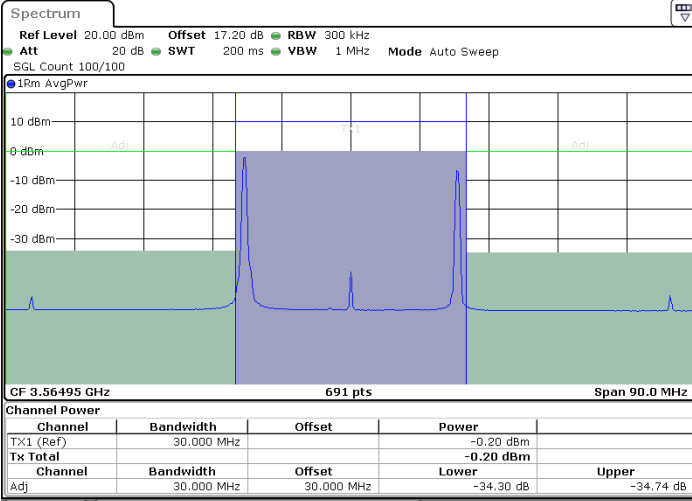

QPSK

Lowest Channel / 1RB0 and 1RB24

Lowest Channel / 1RB99 and 1RB0

Lowest Channel / FullIRB

N/A

LTE Band 48C / 20MHz+5MHz

QPSK

Highest Channel / 1RB0 and 1RB24

Highest Channel / 1RB99 and 1RB0

Highest Channel / FullIRB

N/A

LTE Band 48C / 20MHz+10MHz

QPSK

Lowest Channel / 1RB0 and 1RB49

Lowest Channel / 1RB99 and 1RB0

Date: 26.JUL.2022 19:32:32

Date: 26.JUL.2022 19:36:21

Lowest Channel / FullIRB

N/A

Date: 26.JUL.2022 19:28:43

LTE Band 48C / 20MHz+10MHz

QPSK

Middle Channel / 1RB0 and 1RB49

Middle Channel / 1RB99 and 1RB0