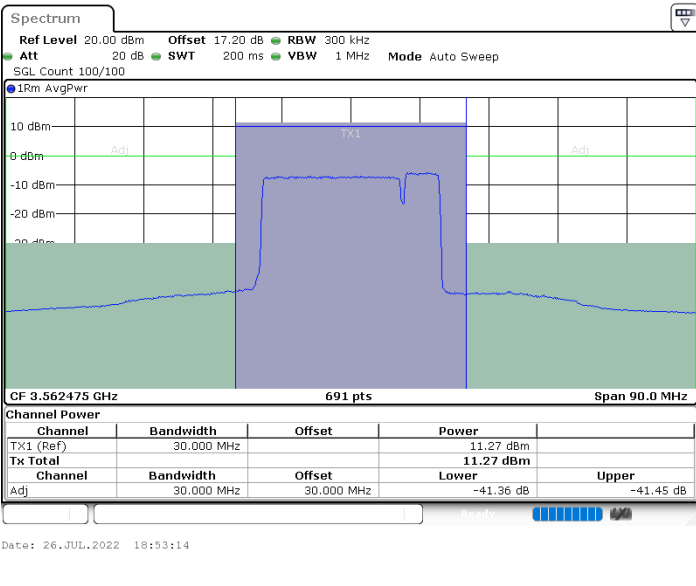

N/A

LTE Band 48C / 15MHz+20MHz

QPSK

Highest Channel / 1RB0 and 1RB99

Highest Channel / 1RB74 and 1RB0

Highest Channel / FullIRB

N/A

LTE Band 48C / 20MHz+5MHz

QPSK

Lowest Channel / 1RB0 and 1RB24

Lowest Channel / 1RB99 and 1RB0

Lowest Channel / FullIRB

N/A

LTE Band 48C / 20MHz+5MHz

QPSK

Highest Channel / 1RB0 and 1RB24

Highest Channel / 1RB99 and 1RB0

Highest Channel / FullIRB

N/A

LTE Band 48C / 20MHz+10MHz

QPSK

Lowest Channel / 1RB0 and 1RB49

Lowest Channel / 1RB99 and 1RB0

Date: 26.JUL.2022 19:32:32