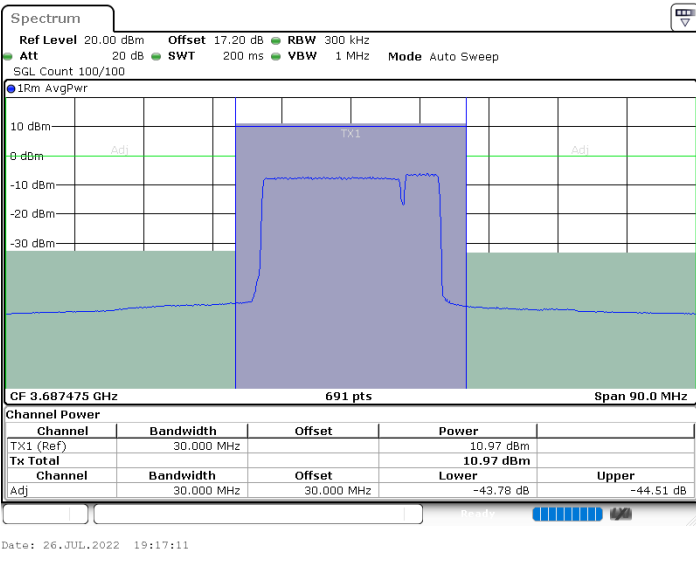

N/A

LTE Band 48C / 15MHz+20MHz

QPSK

Highest Channel / 1RB0 and 1RB99

Highest Channel / 1RB74 and 1RB0

Highest Channel / FullIRB

N/A

LTE Band 48C / 20MHz+5MHz

QPSK

Lowest Channel / 1RB0 and 1RB24

Lowest Channel / 1RB99 and 1RB0

Lowest Channel / FullIRB

N/A

LTE Band 48C / 20MHz+5MHz

QPSK

Highest Channel / 1RB0 and 1RB24

Highest Channel / 1RB99 and 1RB0

Highest Channel / FullIRB

N/A

LTE Band 48C / 20MHz+10MHz

QPSK

Lowest Channel / 1RB0 and 1RB49

Lowest Channel / 1RB99 and 1RB0

Date: 26.JUL.2022 19:32:32