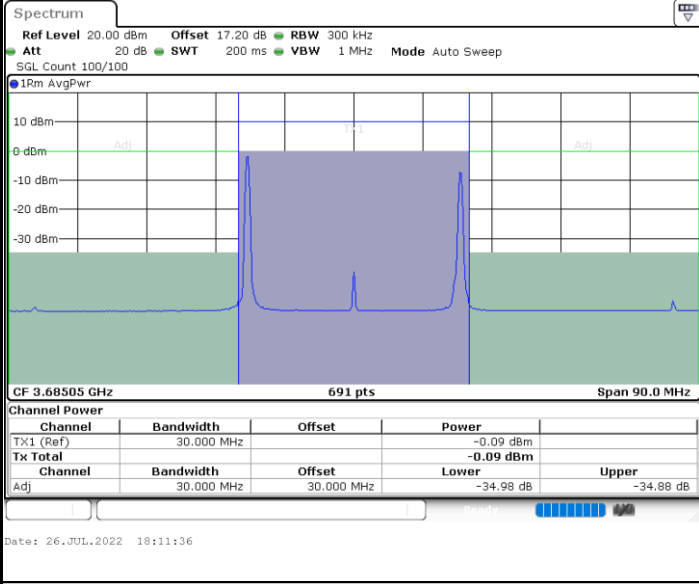

Date: 26.JUL.2022 16:53:52

LTE Band 48C / 10MHz+20MHz

16QAM

Lowest Channel / 1RB0 and 1RB99

Lowest Channel / 1RB49 and 1RB0

Date: 26.JUL.2022 17:48:31

Date: 26.JUL.2022 17:52:19

Lowest Channel / FullIRB

N/A

Date: 26.JUL.2022 17:44:42

LTE Band 48C / 10MHz+20MHz

16QAM

Middle Channel / 1RB0 and 1RB99

Middle Channel / 1RB49 and 1RB0

Middle Channel / FullIRB

N/A

LTE Band 48C / 10MHz+20MHz

16QAM

Highest Channel / 1RB0 and 1RB99

Highest Channel / 1RB49 and 1RB0

Highest Channel / FullIRB

N/A

LTE Band 48C / 15MHz+20MHz

16QAM