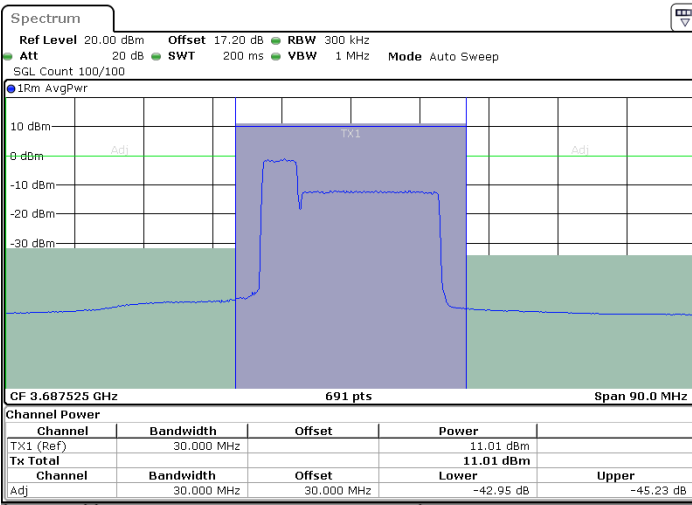

LTE Band 48C / 5MHz+20MHz

16QAM

Highest Channel / 1RB0 and 1RB99

Highest Channel / 1RB24 and 1RB0

Date: 26.JUL.2022 17:11:00

Date: 26.JUL.2022 17:14:50

Highest Channel / FullIRB

N/A

Date: 26.JUL.2022 16:53:52

LTE Band 48C / 10MHz+20MHz

16QAM

Lowest Channel / 1RB0 and 1RB99

Lowest Channel / 1RB49 and 1RB0

Date: 26.JUL.2022 17:48:31

Date: 26.JUL.2022 17:52:19

Lowest Channel / FullIRB