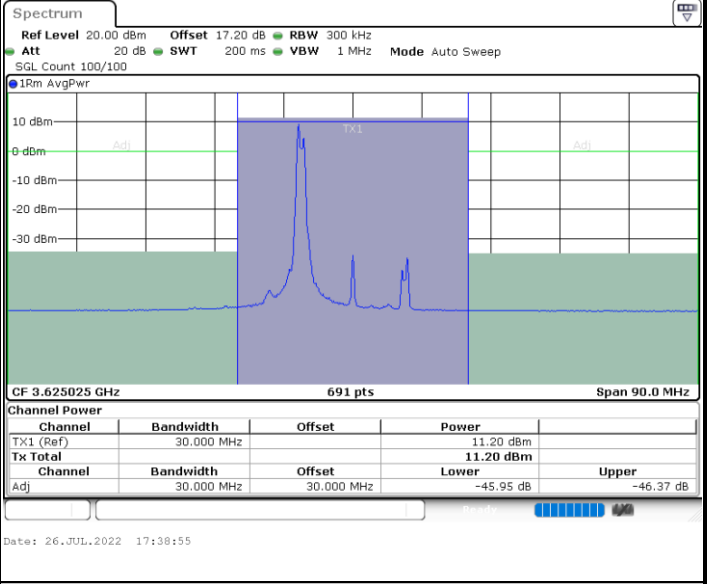

Middle Channel / 5MHz+20MHz

Middle Channel / 10MHz+20MHz

Middle Channel / 15MHz+20MHz

Middle Channel / 20MHz+5MHz

Middle Channel / 20MHz+10MHz

Middle Channel / 20MHz+15MHz

LTE Band 48C

256QAM

Middle Channel / 20MHz+20MHz

N/A

**ACLR**

LTE Band 48C / 5MHz+20MHz

QPSK

Middle Channel / 1RB0 and 1RB99

Middle Channel / 1RB24 and 1RB0

Middle Channel / FullIRB

N/A

LTE Band 48C / 5MHz+20MHz

QPSK

Highest Channel / 1RB0 and 1RB99

Highest Channel / 1RB24 and 1RB0

Highest Channel / FullIRB

N/A

LTE Band 48C / 10MHz+20MHz