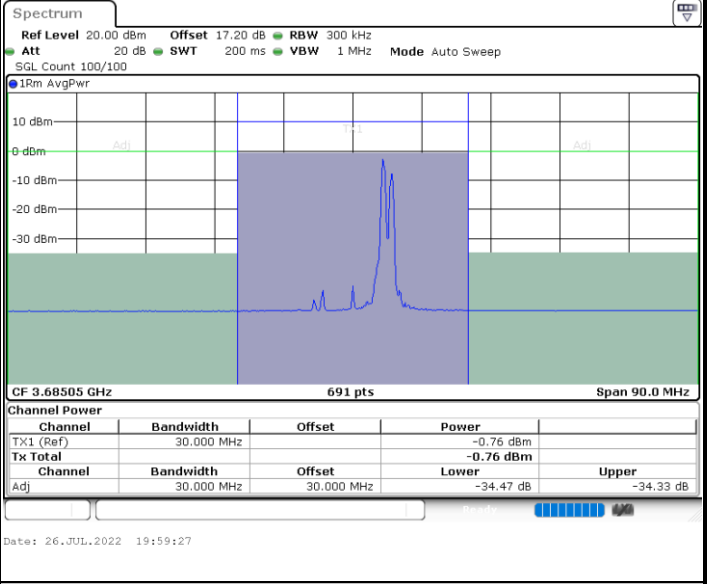

Date: 26.JUL.2022 19:36:21

Lowest Channel / FullIRB

N/A

Date: 26.JUL.2022 19:28:43

LTE Band 48C / 20MHz+10MHz

QPSK

Middle Channel / 1RB0 and 1RB49

Middle Channel / 1RB99 and 1RB0

Date: 26.JUL.2022 19:44:05

Date: 26.JUL.2022 19:47:54

Middle Channel / FullRB

N/A

Date: 26.JUL.2022 19:40:17

LTE Band 48C / 20MHz+10MHz

QPSK

Highest Channel / 1RB0 and 1RB49

Highest Channel / 1RB99 and 1RB0

Highest Channel / FullIRB

N/A

LTE Band 48C / 20MHz+15MHz

QPSK

Lowest Channel / 1RB0 and 1RB74

Lowest Channel / 1RB99 and 1RB0

Lowest Channel / FullIRB