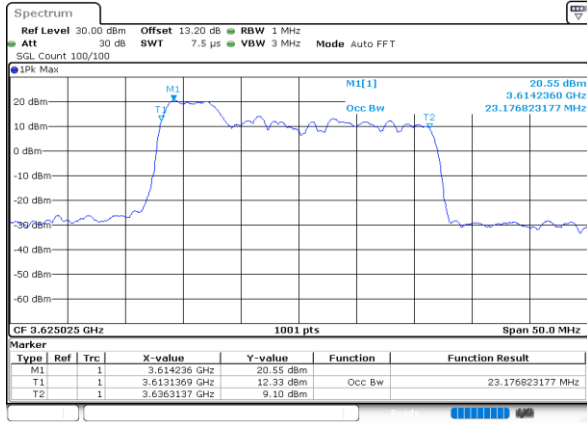

LTE Band 48C

16QAM

Middle Channel / 20MHz+20MHz

N/A

LTE Band 48C

64QAM

Middle Channel / 5MHz+20MHz

Date: 26.JUL.2022 15:56:29