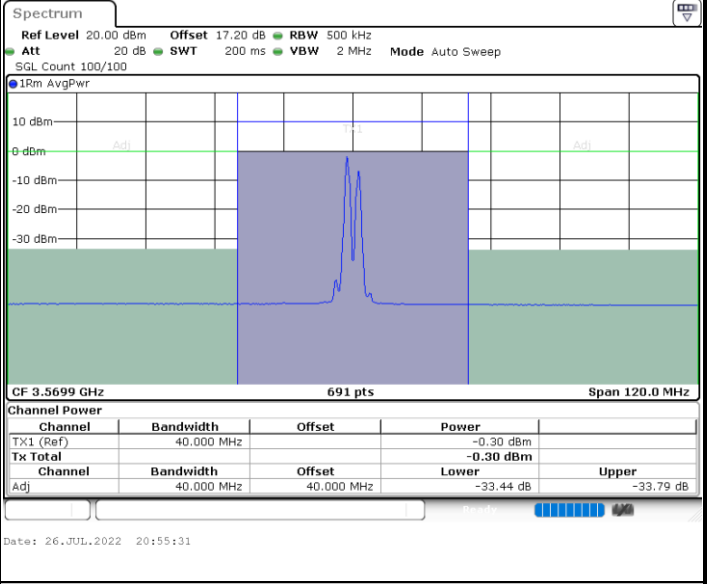

N/A

LTE Band 48C / 20MHz+15MHz

QPSK

Middle Channel / 1RB0 and 1RB74

Middle Channel / 1RB99 and 1RB0

Middle Channel / FullIRB

N/A

LTE Band 48C / 20MHz+15MHz

QPSK

Highest Channel / 1RB0 and 1RB74

Highest Channel / 1RB99 and 1RB0

Highest Channel / FullIRB

N/A

LTE Band 48C / 20MHz+20MHz

QPSK

Lowest Channel / 1RB0 and 1RB99

Lowest Channel / 1RB99 and 1RB0

Lowest Channel / FullIRB

N/A

LTE Band 48C / 20MHz+20MHz

QPSK

MiddleChannel / 1RB0 and 1RB99

Middle Channel / 1RB99 and 1RB0

Middle Channel / FullIRB