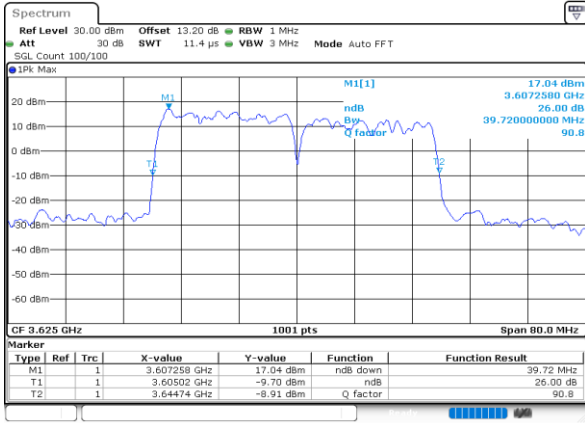

Middle Channel / 20MHz+10MHz

Date: 26.JUL.2022 16:19:23

Middle Channel / 20MHz+15MHz

Date: 26.JUL.2022 16:24:36

LTE Band 48C

16QAM

Middle Channel / 20MHz+20MHz

N/A

LTE Band 48C

64QAM

Middle Channel / 5MHz+20MHz

Date: 26.JUL.2022 15:59:02

Middle Channel / 10MHz+20MHz

Date: 26.JUL.2022 16:04:19

Middle Channel / 15MHz+20MHz

Date: 26.JUL.2022 16:09:32