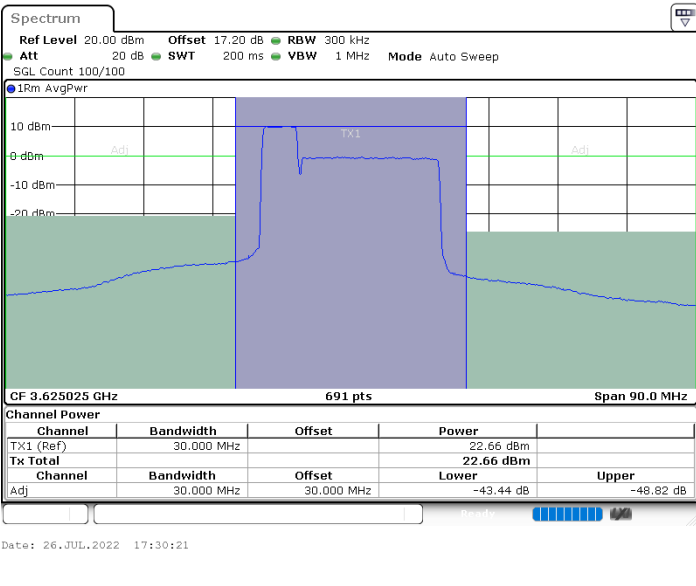

Middle Channel / 20MHz+20MHz

N/A

**ACLR**

LTE Band 48C / 5MHz+20MHz

QPSK

Middle Channel / 1RB0 and 1RB99

Middle Channel / 1RB24 and 1RB0

Middle Channel / FullIRB

N/A

LTE Band 48C / 5MHz+20MHz

QPSK

Highest Channel / 1RB0 and 1RB99

Highest Channel / 1RB24 and 1RB0

Highest Channel / FullIRB

N/A

LTE Band 48C / 10MHz+20MHz