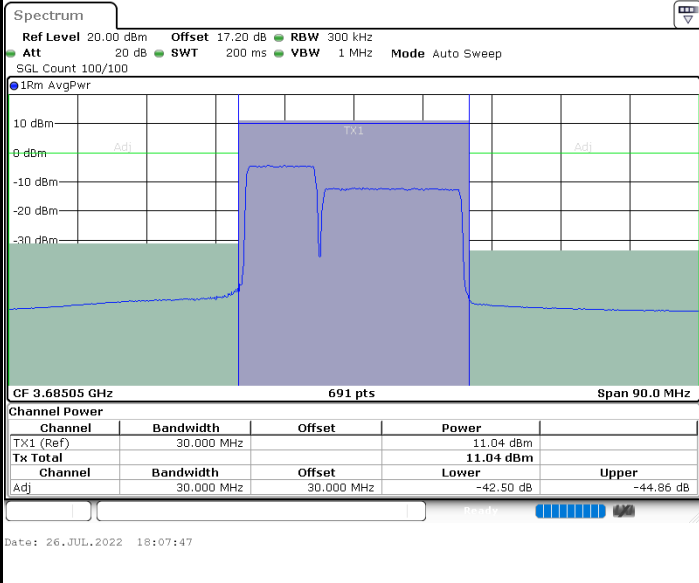

LTE Band 48C / 10MHz+20MHz

16QAM

Highest Channel / 1RB0 and 1RB99

Highest Channel / 1RB49 and 1RB0

Highest Channel / FullIRB

N/A

LTE Band 48C / 15MHz+20MHz

16QAM

Lowest Channel / 1RB0 and 1RB99

Lowest Channel / 1RB74 and 1RB0

Lowest Channel / FullIRB

N/A