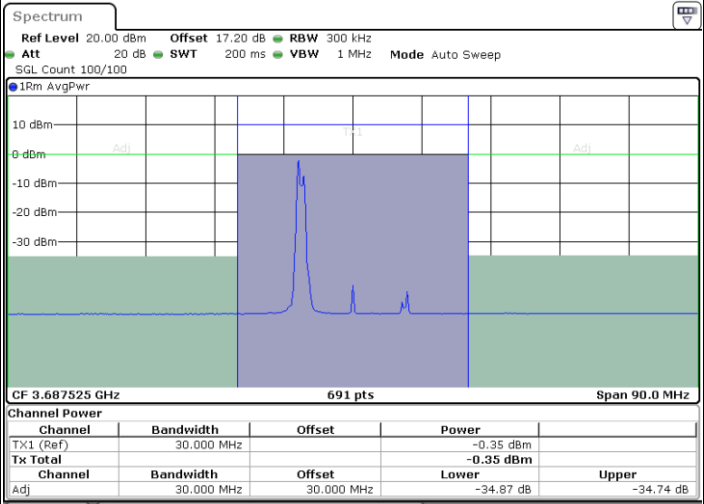

N/A

LTE Band 48C / 20MHz+20MHz

QPSK

Highest Channel / 1RB0 and 1RB99

Highest Channel / 1RB99 and 1RB0

Highest Channel / FullIRB

N/A

LTE Band 48C / 5MHz+20MHz

16QAM

Lowest Channel / 1RB0 and 1RB99

Lowest Channel / 1RB24 and 1RB0

Date: 26.JUL.2022 17:23:32

Date: 26.JUL.2022 17:27:21

Lowest Channel / FullIRB

N/A

Date: 26.JUL.2022 17:19:42

LTE Band 48C / 5MHz+20MHz

16QAM

Highest Channel / 1RB0 and 1RB99

Highest Channel / 1RB24 and 1RB0

Date: 26.JUL.2022 17:11:00

Date: 26.JUL.2022 17:14:50

Highest Channel / FullIRB

N/A