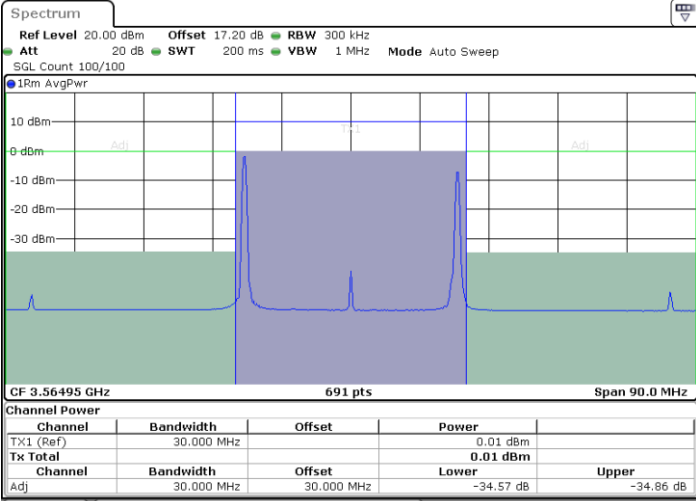

LTE Band 48C / 5MHz+20MHz

16QAM

Highest Channel / 1RB0 and 1RB99

Highest Channel / 1RB24 and 1RB0

Date: 26.JUL.2022 17:11:00

Date: 26.JUL.2022 17:14:50

Highest Channel / FullIRB

N/A

Date: 26.JUL.2022 16:53:52

LTE Band 48C / 10MHz+20MHz

16QAM

Lowest Channel / 1RB0 and 1RB99

Lowest Channel / 1RB49 and 1RB0

Date: 26.JUL.2022 17:48:31

Date: 26.JUL.2022 17:52:19

Lowest Channel / FullIRB