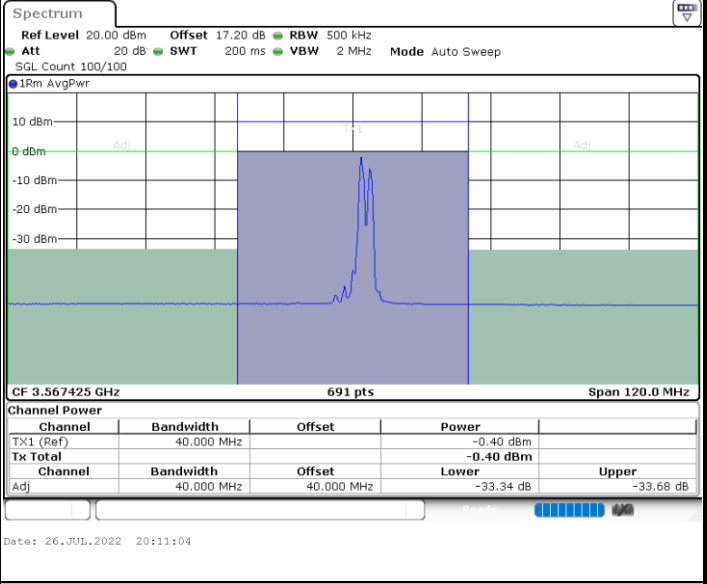

Date: 26.JUL.2022 19:44:05

Date: 26.JUL.2022 19:47:54

Middle Channel / FullRB

N/A

Date: 26.JUL.2022 19:40:17

LTE Band 48C / 20MHz+10MHz

QPSK

Highest Channel / 1RB0 and 1RB49

Highest Channel / 1RB99 and 1RB0

Highest Channel / FullIRB

N/A

LTE Band 48C / 20MHz+15MHz

QPSK

Lowest Channel / 1RB0 and 1RB74

Lowest Channel / 1RB99 and 1RB0

Lowest Channel / FullIRB

N/A

LTE Band 48C / 20MHz+15MHz

QPSK

Middle Channel / 1RB0 and 1RB74

Middle Channel / 1RB99 and 1RB0

Middle Channel / FullIRB

N/A

LTE Band 48C / 20MHz+15MHz