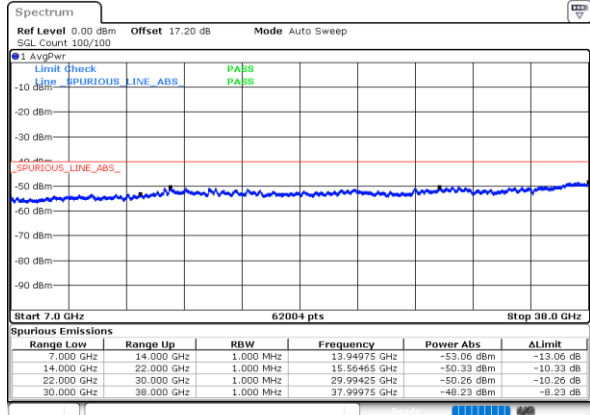

LTE Band 48 / 20MHz

Lowest Channel / QPSK

Date: 21.JUL.2022 14:29:41

Date: 21.JUL.2022 14:34:05

Middle Channel / QPSK

Date: 21.JUL.2022 14:31:09

Date: 21.JUL.2022 14:35:33

Highest Channel / QPSK

### Frequency Stability

Test Conditions		LTE Band 48 (QPSK) / Middle Channel	Limit
Temperature (°C)	Voltage (Volt)	BW 10MHz	Note 2.
		Deviation (ppm)	Result
50	Normal Voltage	0.0002	PASS
40	Normal Voltage	0.0001	
30	Normal Voltage	0.0009	
20(Ref.)	Normal Voltage	0.0000	
10	Normal Voltage	0.0002	
0	Normal Voltage	0.0002	
-10	Normal Voltage	0.0027	
-20	Normal Voltage	0.0016	
-30	Normal Voltage	0.0026	
20	Maximum Voltage	0.0034	
20	Normal Voltage	0.0000	
20	Battery End Point	0.0033	