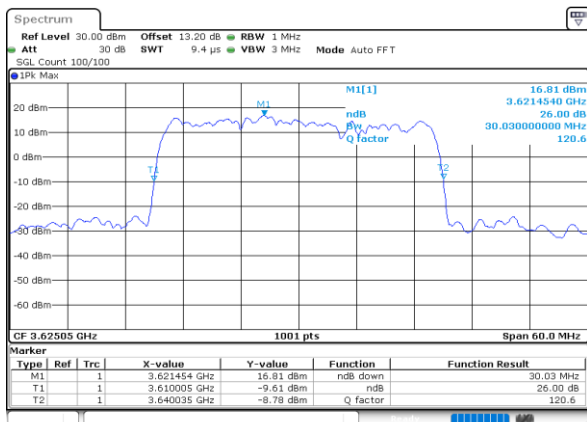

Middle Channel / 5MHz+20MHz

Date: 26.JUL.2022 15:58:24

Middle Channel / 10MHz+20MHz

Date: 26.JUL.2022 16:03:39

Middle Channel / 15MHz+20MHz

Date: 26.JUL.2022 16:08:54

Middle Channel / 20MHz+5MHz

Date: 26.JUL.2022 16:14:10

Middle Channel / 20MHz+10MHz

Date: 26.JUL.2022 16:19:23

Middle Channel / 20MHz+15MHz

Date: 26.JUL.2022 16:24:36

LTE Band 48C

16QAM

Middle Channel / 20MHz+20MHz

N/A