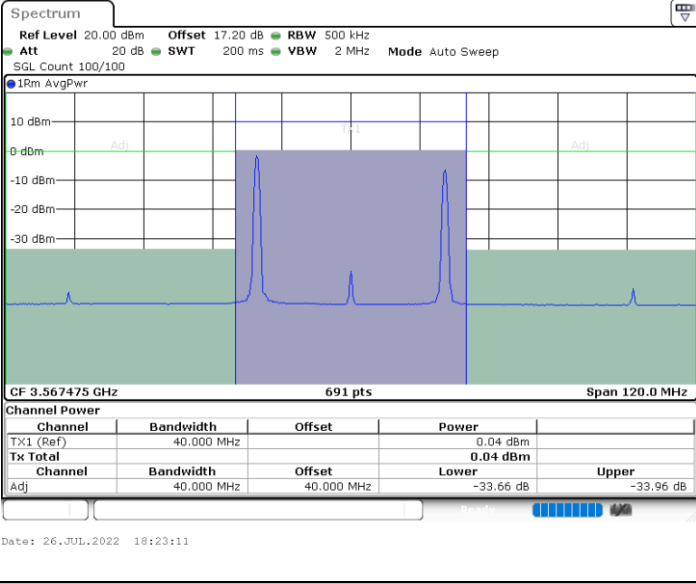

LTE Band 48C / 10MHz+20MHz

16QAM

Highest Channel / 1RB0 and 1RB99

Highest Channel / 1RB49 and 1RB0

Highest Channel / FullIRB

N/A

LTE Band 48C / 15MHz+20MHz

16QAM

Lowest Channel / 1RB0 and 1RB99

Lowest Channel / 1RB74 and 1RB0

Lowest Channel / FullIRB

N/A