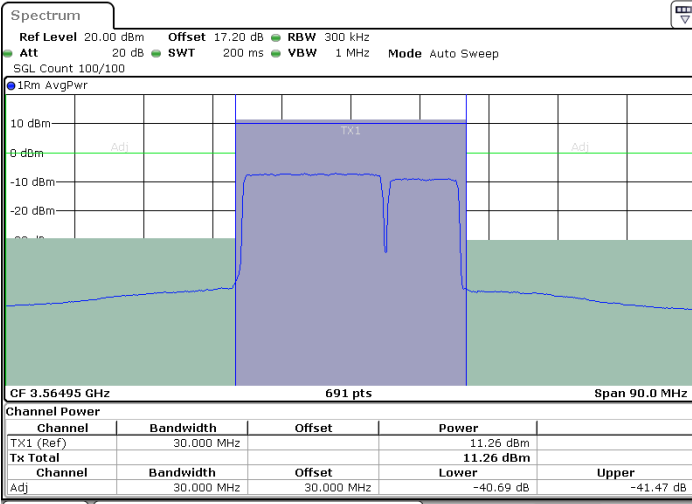

QPSK

Lowest Channel / 1RB0 and 1RB24

Lowest Channel / 1RB99 and 1RB0

Lowest Channel / FullIRB

N/A

LTE Band 48C / 20MHz+5MHz

QPSK

Highest Channel / 1RB0 and 1RB24

Highest Channel / 1RB99 and 1RB0

Highest Channel / FullIRB

N/A

LTE Band 48C / 20MHz+10MHz

QPSK

Lowest Channel / 1RB0 and 1RB49

Lowest Channel / 1RB99 and 1RB0

Date: 26.JUL.2022 19:32:32

Date: 26.JUL.2022 19:36:21

Lowest Channel / FullIRB

N/A

Date: 26.JUL.2022 19:28:43

LTE Band 48C / 20MHz+10MHz

QPSK

Middle Channel / 1RB0 and 1RB49

Middle Channel / 1RB99 and 1RB0