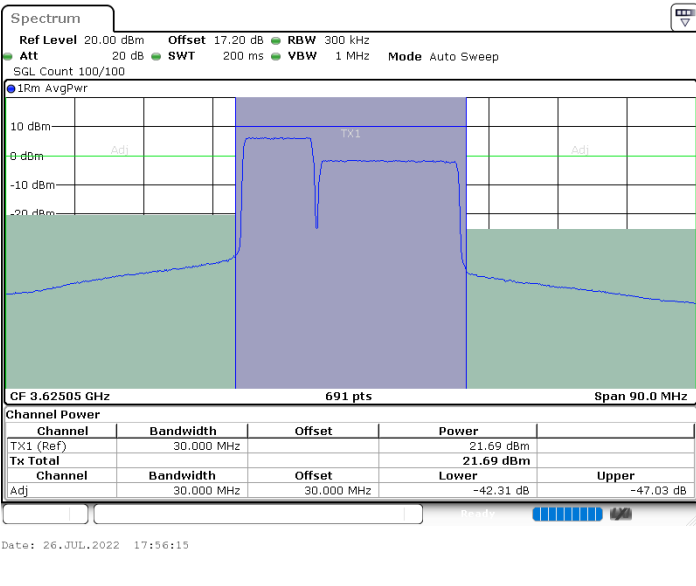

Date: 26.JUL.2022 16:53:52

LTE Band 48C / 10MHz+20MHz

16QAM

Lowest Channel / 1RB0 and 1RB99

Lowest Channel / 1RB49 and 1RB0

Date: 26.JUL.2022 17:48:31

Date: 26.JUL.2022 17:52:19

Lowest Channel / FullIRB

N/A

Date: 26.JUL.2022 17:44:42

LTE Band 48C / 10MHz+20MHz

16QAM

Middle Channel / 1RB0 and 1RB99

Middle Channel / 1RB49 and 1RB0

Middle Channel / FullIRB

N/A

LTE Band 48C / 10MHz+20MHz

16QAM

Highest Channel / 1RB0 and 1RB99

Highest Channel / 1RB49 and 1RB0

Highest Channel / FullIRB

N/A

LTE Band 48C / 15MHz+20MHz

16QAM