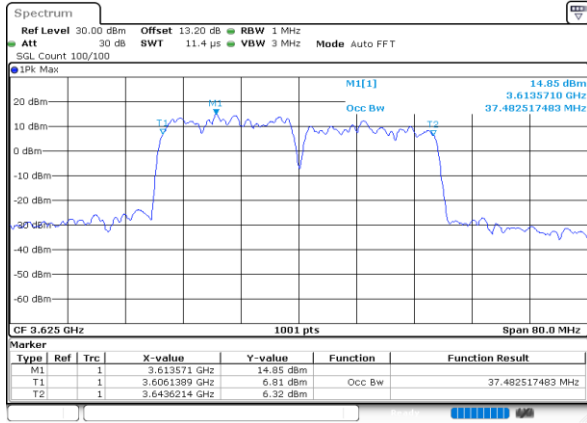

Middle Channel / 5MHz+20MHz

Middle Channel / 10MHz+20MHz

Middle Channel / 15MHz+20MHz

Middle Channel / 20MHz+5MHz

Middle Channel / 20MHz+10MHz

Middle Channel / 20MHz+15MHz

LTE Band 48C

256QAM

Middle Channel / 20MHz+20MHz

N/A

**ACLR**

LTE Band 48C / 5MHz+20MHz

QPSK

Middle Channel / 1RB0 and 1RB99

Middle Channel / 1RB24 and 1RB0

Middle Channel / FullIRB

N/A

LTE Band 48C / 5MHz+20MHz

QPSK

Highest Channel / 1RB0 and 1RB99

Highest Channel / 1RB24 and 1RB0

Highest Channel / FullIRB

N/A

LTE Band 48C / 10MHz+20MHz