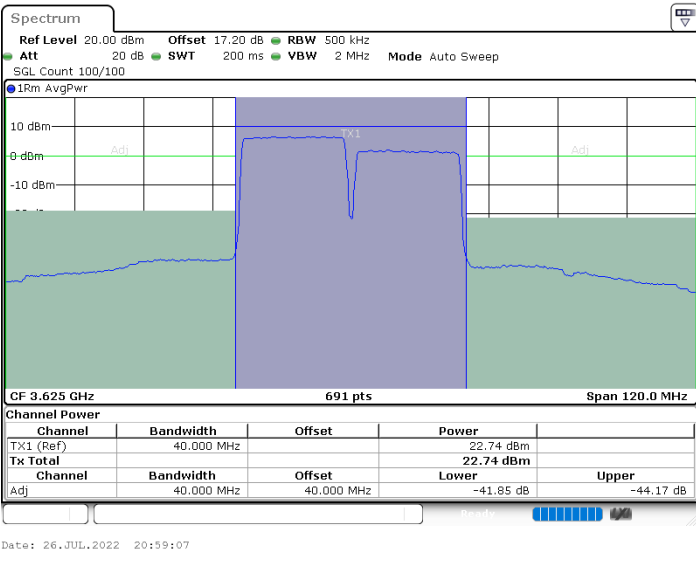

QPSK

Highest Channel / 1RB0 and 1RB74

Highest Channel / 1RB99 and 1RB0

Highest Channel / FullIRB

N/A

LTE Band 48C / 20MHz+20MHz

QPSK

Lowest Channel / 1RB0 and 1RB99

Lowest Channel / 1RB99 and 1RB0

Lowest Channel / FullIRB

N/A

LTE Band 48C / 20MHz+20MHz

QPSK

MiddleChannel / 1RB0 and 1RB99

Middle Channel / 1RB99 and 1RB0

Middle Channel / FullIRB

N/A

LTE Band 48C / 20MHz+20MHz

QPSK

Highest Channel / 1RB0 and 1RB99

Highest Channel / 1RB99 and 1RB0

Highest Channel / FullIRB

N/A

LTE Band 48C / 5MHz+20MHz