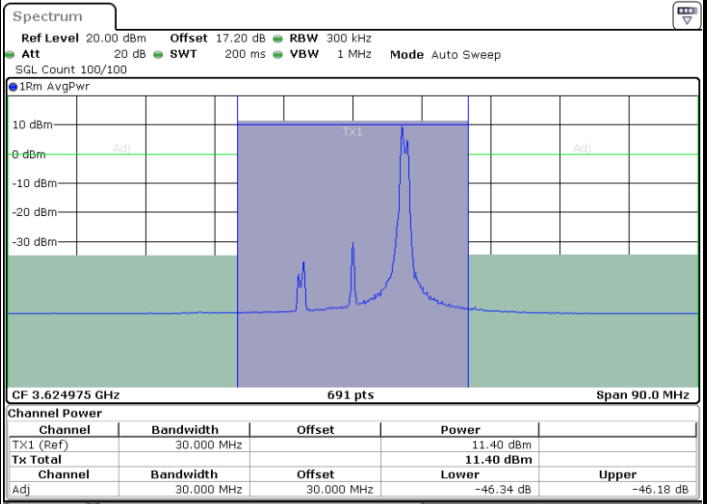

256QAM

Highest Channel / 1RB0 and 1RB99

Highest Channel / 1RB74 and 1RB0

Highest Channel / FullIRB

N/A

LTE Band 48C / 20MHz+5MHz

256QAM

Lowest Channel / 1RB0 and 1RB24

Lowest Channel / 1RB99 and 1RB0

Date: 26.JUL.2022 18:59:53

Date: 26.JUL.2022 19:04:33

Lowest Channel / FullIRB

N/A

Date: 26.JUL.2022 18:56:05

LTE Band 48C / 20MHz+5MHz

256QAM

Middle Channel / 1RB0 and 1RB24

Middle Channel / 1RB99 and 1RB0

Date: 26.JUL.2022 19:12:18

Date: 26.JUL.2022 19:16:06

Middle Channel / FullRB

N/A

Date: 26.JUL.2022 19:08:28

LTE Band 48C / 20MHz+10MHz