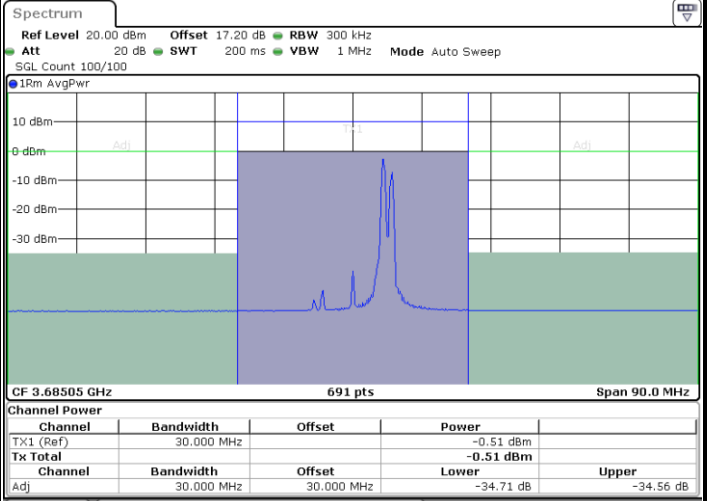

Middle Channel / 1RB99 and 1RB0

Middle Channel / FullIRB

N/A

LTE Band 48C / 20MHz+10MHz

256QAM

Highest Channel / 1RB0 and 1RB49

Highest Channel / 1RB99 and 1RB0

Date: 26.JUL.2022 19:58:30

Date: 26.JUL.2022 20:02:19

Highest Channel / FullIRB

N/A

Date: 26.JUL.2022 19:54:41

LTE Band 48C / 20MHz+15MHz

256QAM

Lowest Channel / 1RB0 and 1RB74

Lowest Channel / 1RB99 and 1RB0