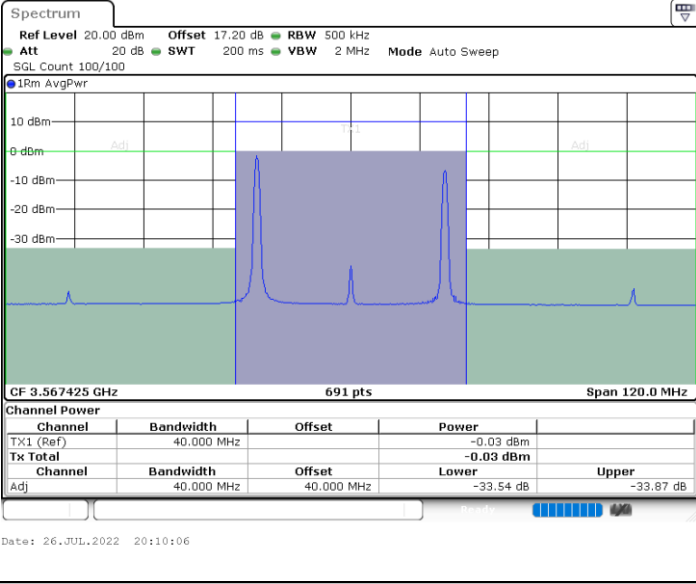

Middle Channel / 1RB99 and 1RB0

Middle Channel / FullIRB

N/A

LTE Band 48C / 20MHz+10MHz

256QAM

Highest Channel / 1RB0 and 1RB49

Highest Channel / 1RB99 and 1RB0

Date: 26.JUL.2022 19:58:30

Date: 26.JUL.2022 20:02:19

Highest Channel / FullIRB

N/A

Date: 26.JUL.2022 19:54:41

LTE Band 48C / 20MHz+15MHz

256QAM

Lowest Channel / 1RB0 and 1RB74

Lowest Channel / 1RB99 and 1RB0

Lowest Channel / FullIRB

N/A

LTE Band 48C / 20MHz+15MHz

256QAM

Middle Channel / 1RB0 and 1RB74

Middle Channel / 1RB99 and 1RB0

Date: 26.JUL.2022 20:21:42

Date: 26.JUL.2022 20:25:32