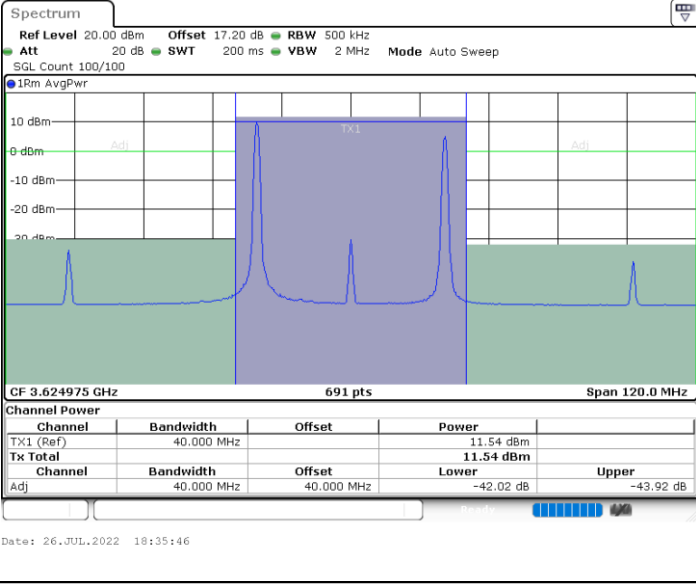

Date: 26.JUL.2022 18:16:21

Highest Channel / FullIRB

N/A

Date: 26.JUL.2022 18:08:44

LTE Band 48C / 15MHz+20MHz

64QAM

Lowest Channel / 1RB0 and 1RB99

Lowest Channel / 1RB74 and 1RB0

Lowest Channel / FullIRB

N/A

LTE Band 48C / 15MHz+20MHz

64QAM

Middle Channel / 1RB0 and 1RB99

Middle Channel / 1RB74 and 1RB0

Middle Channel / FullIRB

N/A

LTE Band 48C / 15MHz+20MHz

64QAM

Highest Channel / 1RB0 and 1RB99

Highest Channel / 1RB74 and 1RB0

Highest Channel / FullIRB

N/A

LTE Band 48C / 20MHz+5MHz

64QAM