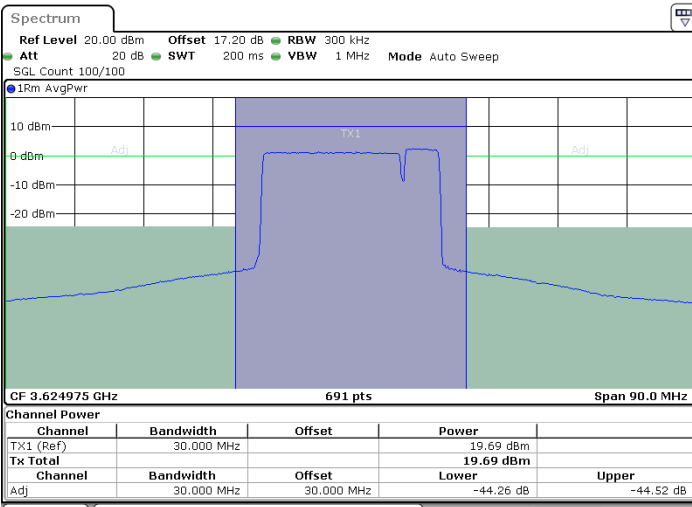

Lowest Channel / 1RB99 and 1RB0

Date: 26.JUL.2022 18:59:53

Date: 26.JUL.2022 19:04:33

Lowest Channel / FullIRB

N/A

Date: 26.JUL.2022 18:56:05

LTE Band 48C / 20MHz+5MHz

256QAM

Middle Channel / 1RB0 and 1RB24

Middle Channel / 1RB99 and 1RB0

Date: 26.JUL.2022 19:12:18

Date: 26.JUL.2022 19:16:06

Middle Channel / FullRB

N/A

Date: 26.JUL.2022 19:08:28

LTE Band 48C / 20MHz+10MHz

256QAM

Lowest Channel / 1RB0 and 1RB49

Lowest Channel / 1RB99 and 1RB0

Lowest Channel / FullIRB

N/A

LTE Band 48C / 20MHz+10MHz

256QAM

Middle Channel / 1RB0 and 1RB49