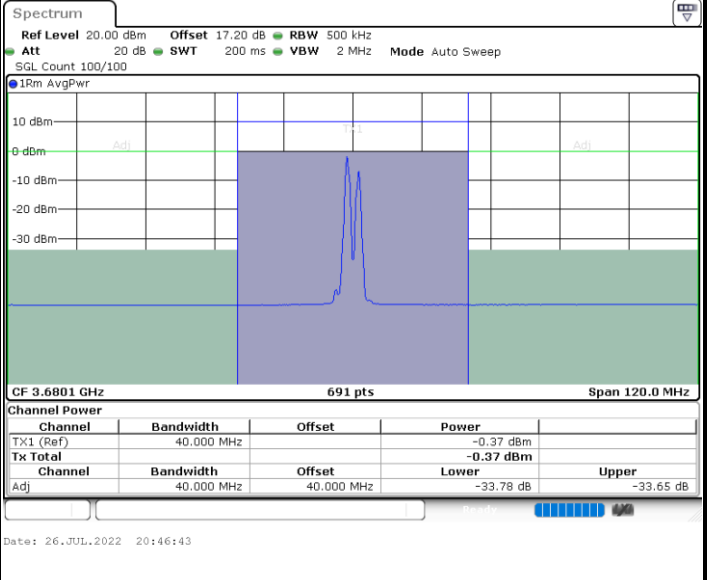

LTE Band 48C / 20MHz+20MHz

64QAM

MiddleChannel / 1RB0 and 1RB99

Middle Channel / 1RB99 and 1RB0

Middle Channel / FullIRB

N/A

LTE Band 48C / 20MHz+20MHz

64QAM

Highest Channel / 1RB0 and 1RB99

Highest Channel / 1RB99 and 1RB0

Highest Channel / FullIRB

N/A

LTE Band 48C / 10MHz+20MHz

256QAM

Lowest Channel / 1RB0 and 1RB99

Lowest Channel / 1RB49 and 1RB0