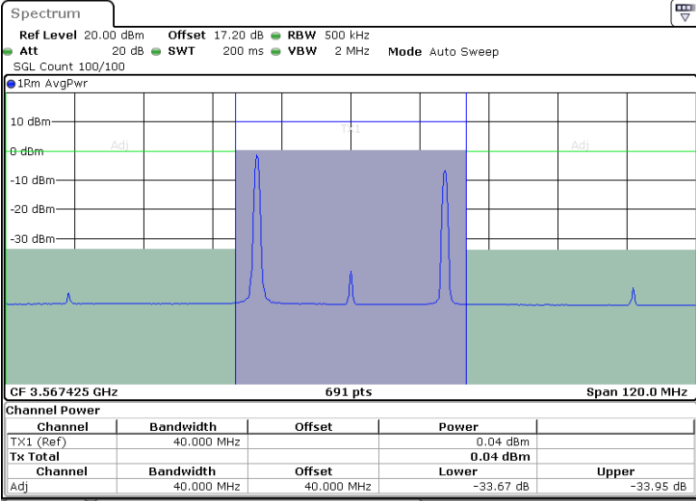

LTE Band 48C / 20MHz+15MHz

64QAM

Lowest Channel / 1RB0 and 1RB74

Lowest Channel / 1RB99 and 1RB0

Date: 26.JUL.2022 20:09:08

Date: 26.JUL.2022 20:12:58