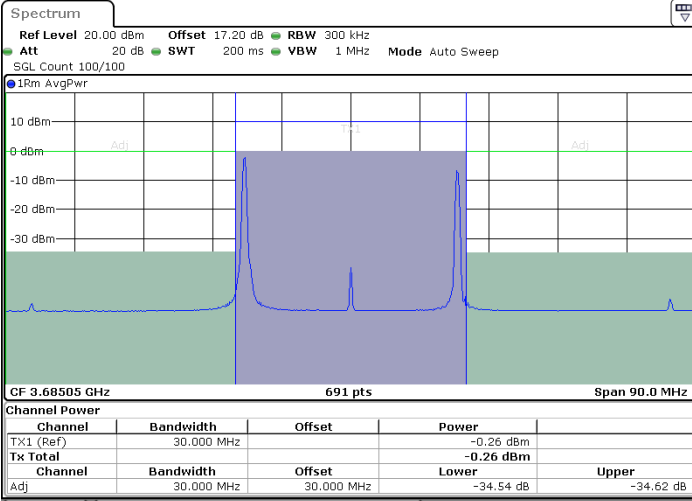

256QAM

Lowest Channel / 1RB0 and 1RB49

Lowest Channel / 1RB99 and 1RB0

Lowest Channel / FullIRB

N/A

LTE Band 48C / 20MHz+10MHz

256QAM

Middle Channel / 1RB0 and 1RB49

Middle Channel / 1RB99 and 1RB0

Middle Channel / FullIRB

N/A

LTE Band 48C / 20MHz+10MHz

256QAM

Highest Channel / 1RB0 and 1RB49

Highest Channel / 1RB99 and 1RB0

Date: 26.JUL.2022 19:58:30

Date: 26.JUL.2022 20:02:19

Highest Channel / FullIRB

N/A

Date: 26.JUL.2022 19:54:41

LTE Band 48C / 20MHz+15MHz

256QAM

Lowest Channel / 1RB0 and 1RB74

Lowest Channel / 1RB99 and 1RB0