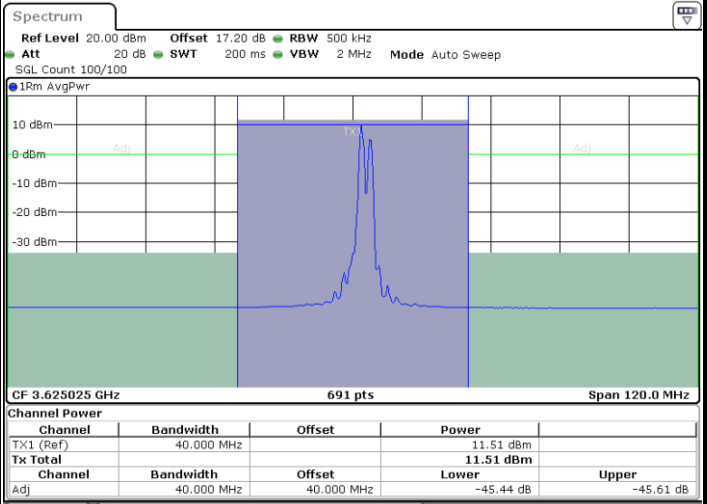

Highest Channel / 1RB0 and 1RB49

Highest Channel / 1RB99 and 1RB0

Date: 26.JUL.2022 19:57:33

Date: 26.JUL.2022 20:01:22

Highest Channel / FullIRB

N/A

Date: 26.JUL.2022 19:53:45

LTE Band 48C / 20MHz+15MHz

64QAM

Lowest Channel / 1RB0 and 1RB74

Lowest Channel / 1RB99 and 1RB0

Date: 26.JUL.2022 20:09:08

Date: 26.JUL.2022 20:12:58

Lowest Channel / FullIRB

N/A

Date: 26.JUL.2022 20:09:19

LTE Band 48C / 20MHz+15MHz

64QAM

Middle Channel / 1RB0 and 1RB74

Middle Channel / 1RB99 and 1RB0

Date: 26.JUL.2022 20:20:45

Date: 26.JUL.2022 20:24:35

Middle Channel / FullRB

N/A