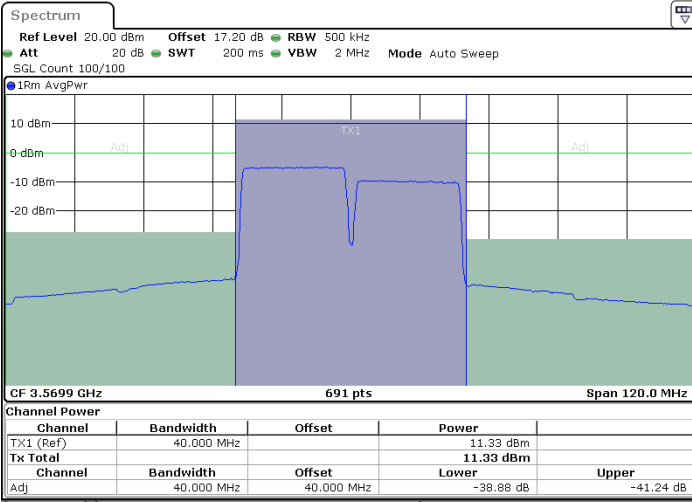

Date: 26.JUL.2022 20:16:55

LTE Band 48C / 20MHz+15MHz

64QAM

Highest Channel / 1RB0 and 1RB74

Highest Channel / 1RB99 and 1RB0

Highest Channel / FullIRB

N/A

LTE Band 48C / 20MHz+20MHz

64QAM

Lowest Channel / 1RB0 and 1RB99

Lowest Channel / 1RB99 and 1RB0

Date: 26.JUL.2022 20:53:47

Date: 26.JUL.2022 20:57:14

Lowest Channel / FullIRB

N/A

Date: 26.JUL.2022 20:50:19

LTE Band 48C / 20MHz+20MHz

64QAM

MiddleChannel / 1RB0 and 1RB99

Middle Channel / 1RB99 and 1RB0

Middle Channel / FullIRB

N/A

LTE Band 48C / 20MHz+20MHz

64QAM

Highest Channel / 1RB0 and 1RB99

Highest Channel / 1RB99 and 1RB0

Highest Channel / FullIRB

N/A

LTE Band 48C / 10MHz+20MHz

256QAM

Lowest Channel / 1RB0 and 1RB99

Lowest Channel / 1RB49 and 1RB0