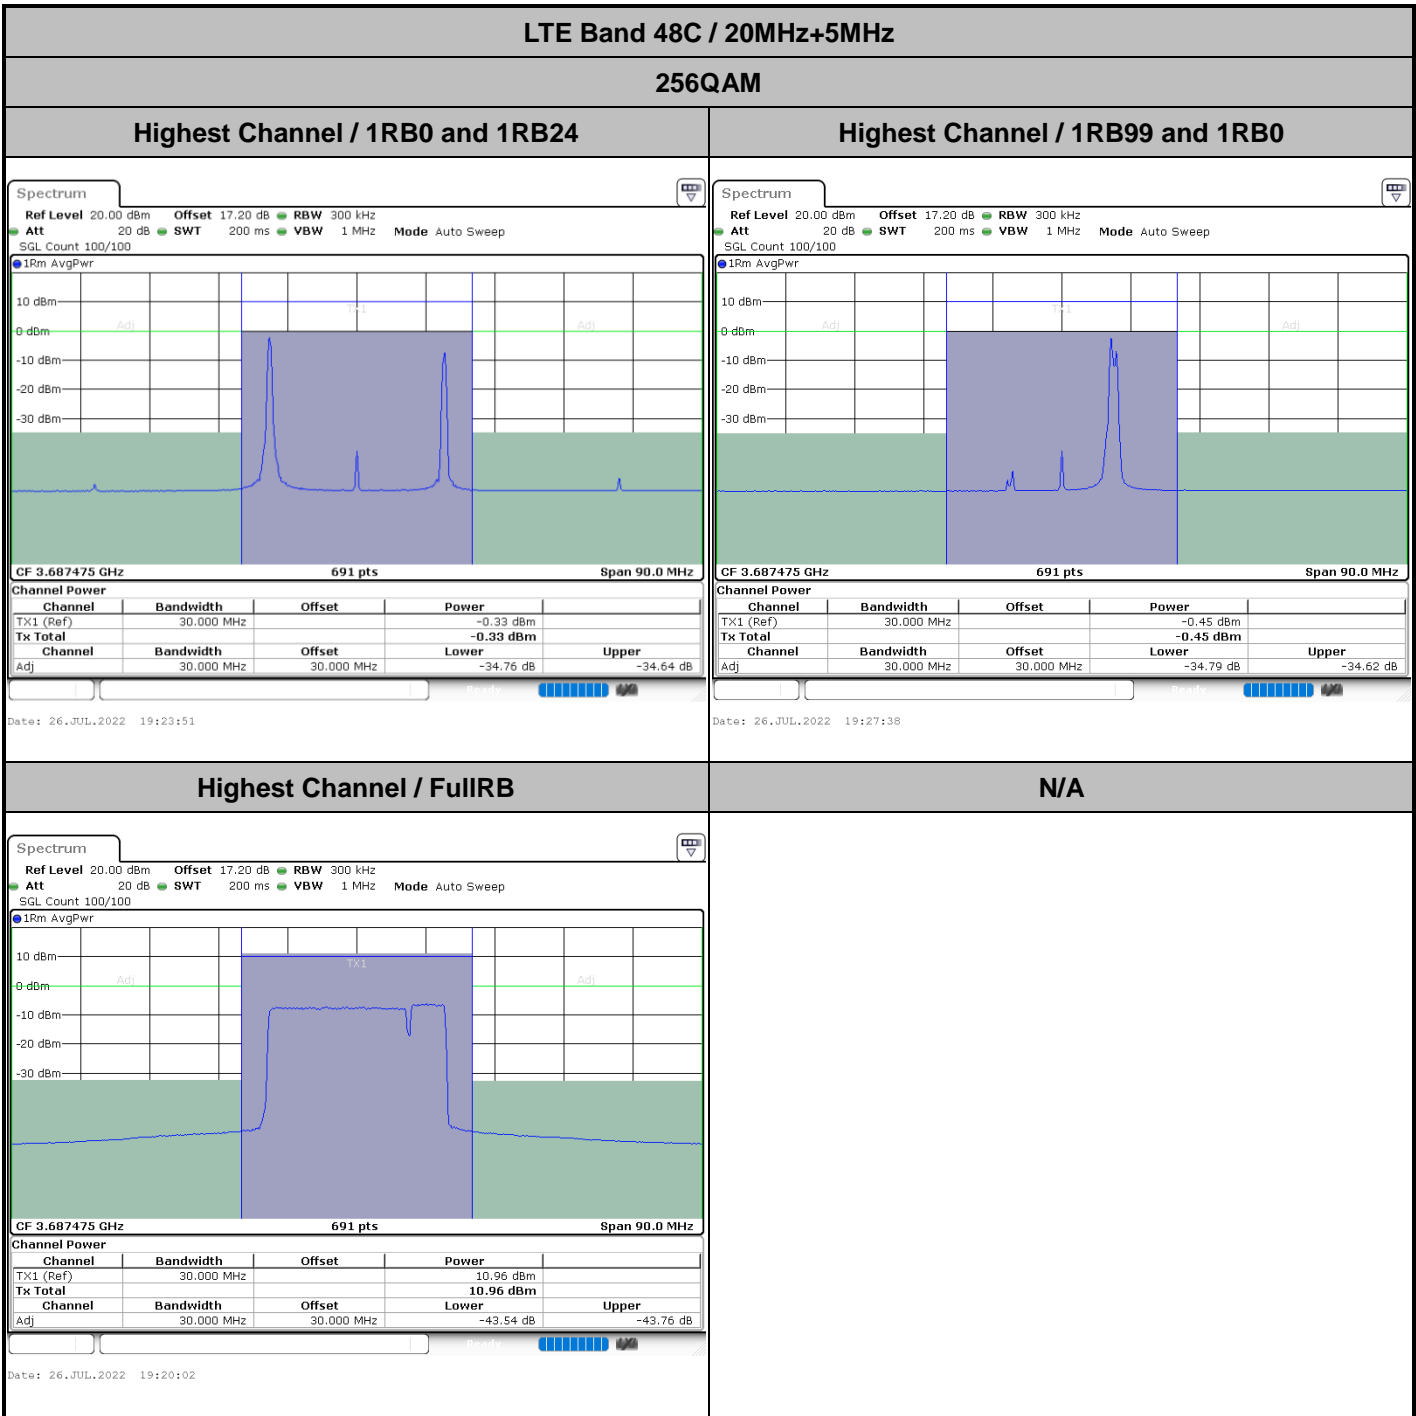

Lowest Channel / 1RB99 and 1RB0

Date: 26.JUL.2022 18:59:53

Date: 26.JUL.2022 19:04:33

Lowest Channel / FullIRB

N/A

Date: 26.JUL.2022 18:56:05

LTE Band 48C / 20MHz+5MHz

256QAM

Middle Channel / 1RB0 and 1RB24

Middle Channel / 1RB99 and 1RB0

Date: 26.JUL.2022 19:12:18

Date: 26.JUL.2022 19:16:06

Middle Channel / FullRB

N/A

Date: 26.JUL.2022 19:08:28

LTE Band 48C / 20MHz+10MHz

256QAM

Lowest Channel / 1RB0 and 1RB49

Lowest Channel / 1RB99 and 1RB0

Lowest Channel / FullIRB

N/A

LTE Band 48C / 20MHz+10MHz

256QAM

Middle Channel / 1RB0 and 1RB49

Middle Channel / 1RB99 and 1RB0

Middle Channel / FullIRB

N/A

LTE Band 48C / 20MHz+10MHz

256QAM

Highest Channel / 1RB0 and 1RB49

Highest Channel / 1RB99 and 1RB0

Date: 26.JUL.2022 19:58:30