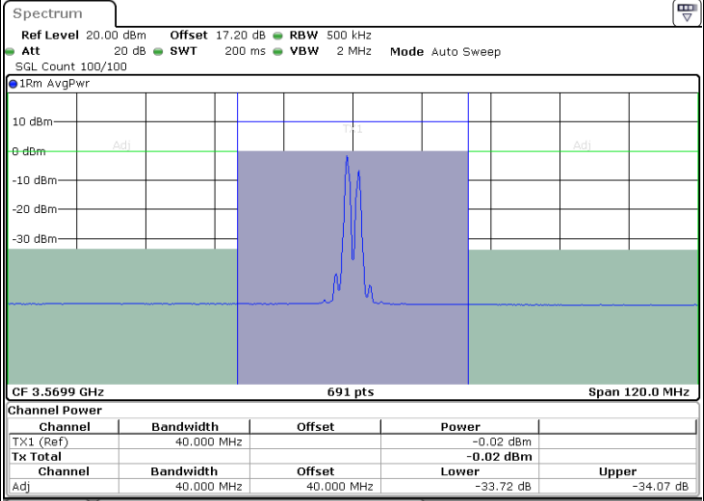

Middle Channel / 1RB0 and 1RB74

Middle Channel / 1RB99 and 1RB0

Middle Channel / FullIRB

N/A

LTE Band 48C / 20MHz+15MHz

16QAM

Highest Channel / 1RB0 and 1RB74

Highest Channel / 1RB99 and 1RB0

Highest Channel / FullIRB

N/A

LTE Band 48C / 20MHz+20MHz

16QAM

Lowest Channel / 1RB0 and 1RB99

Lowest Channel / 1RB99 and 1RB0

Date: 26.JUL.2022 20:52:55

Date: 26.JUL.2022 20:56:23