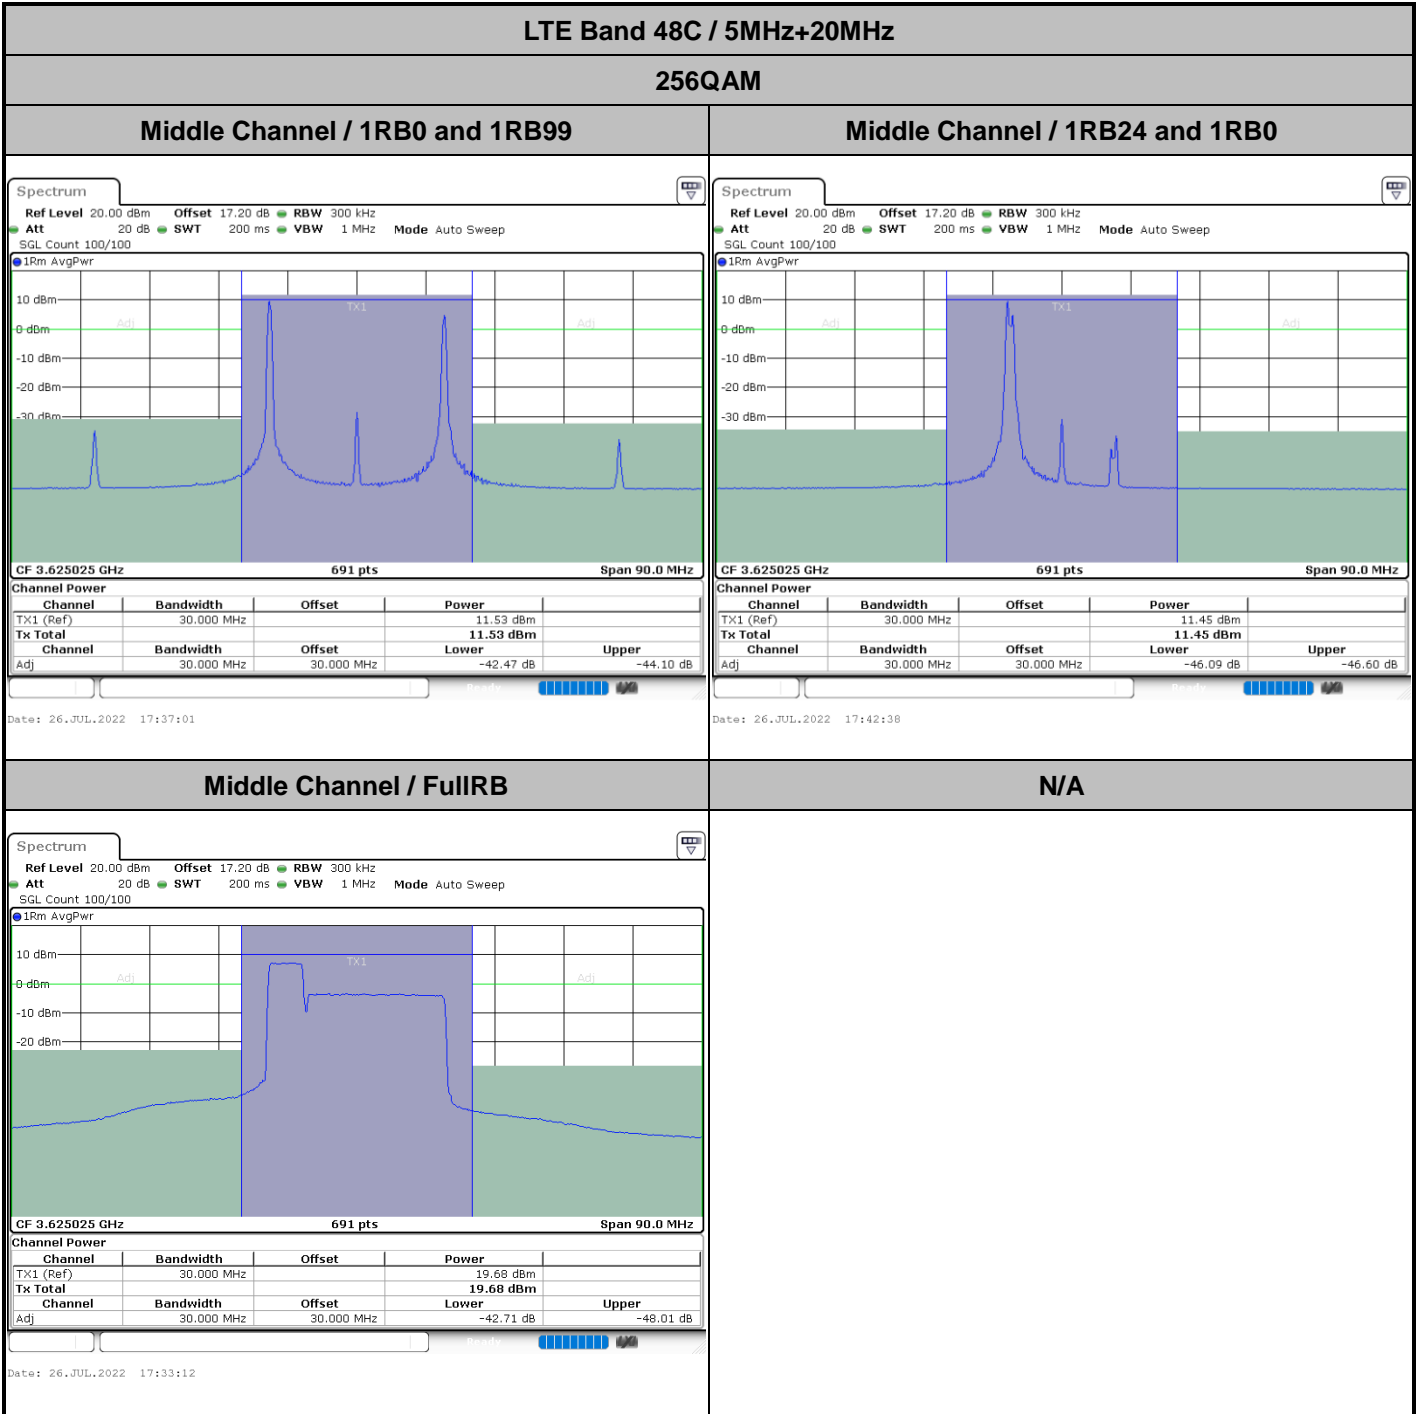

LTE Band 48C / 20MHz+20MHz

64QAM

MiddleChannel / 1RB0 and 1RB99

Middle Channel / 1RB99 and 1RB0

Middle Channel / FullIRB

N/A

LTE Band 48C / 20MHz+20MHz

64QAM

Highest Channel / 1RB0 and 1RB99

Highest Channel / 1RB99 and 1RB0

Highest Channel / FullIRB

N/A

LTE Band 48C / 10MHz+20MHz

256QAM

Lowest Channel / 1RB0 and 1RB99

Lowest Channel / 1RB49 and 1RB0

Date: 26.JUL.2022 17:50:25

Date: 26.JUL.2022 17:54:13

Lowest Channel / FullIRB

N/A

Date: 26.JUL.2022 17:46:36

LTE Band 48C / 10MHz+20MHz

256QAM

Middle Channel / 1RB0 and 1RB99

Middle Channel / 1RB49 and 1RB0

Middle Channel / FullRB

N/A

LTE Band 48C / 10MHz+20MHz

256QAM

Highest Channel / 1RB0 and 1RB99

Highest Channel / 1RB49 and 1RB0

Highest Channel / FullIRB