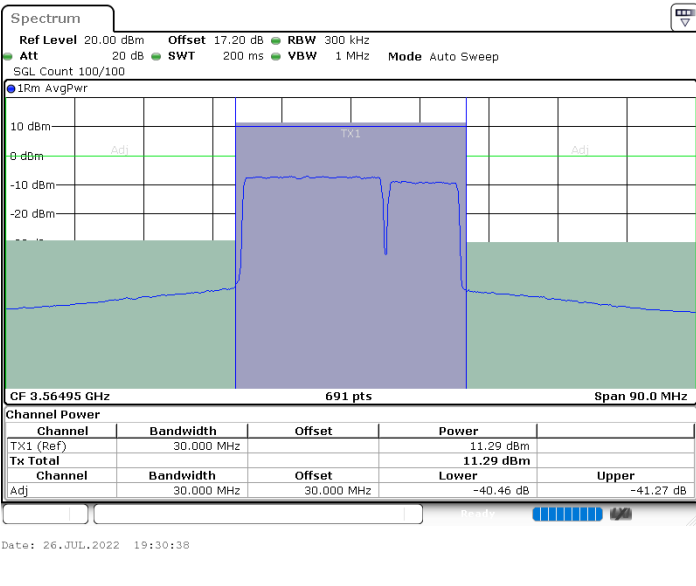

Lowest Channel / 1RB0 and 1RB24

Lowest Channel / 1RB99 and 1RB0

Lowest Channel / FullIRB

N/A

LTE Band 48C / 20MHz+5MHz

64QAM

Middle Channel / 1RB0 and 1RB24

Middle Channel / 1RB99 and 1RB0

Middle Channel / FullRB

N/A

LTE Band 48C / 20MHz+10MHz

64QAM

Lowest Channel / 1RB0 and 1RB49

Lowest Channel / 1RB99 and 1RB0

Lowest Channel / FullIRB

N/A

LTE Band 48C / 20MHz+10MHz

64QAM

Middle Channel / 1RB0 and 1RB49

Middle Channel / 1RB99 and 1RB0

Middle Channel / FullIRB

N/A

LTE Band 48C / 20MHz+10MHz

64QAM

Highest Channel / 1RB0 and 1RB49

Highest Channel / 1RB99 and 1RB0

Date: 26.JUL.2022 19:57:33

Date: 26.JUL.2022 20:01:22

Highest Channel / FullIRB

N/A

Date: 26.JUL.2022 19:53:45

LTE Band 48C / 20MHz+15MHz