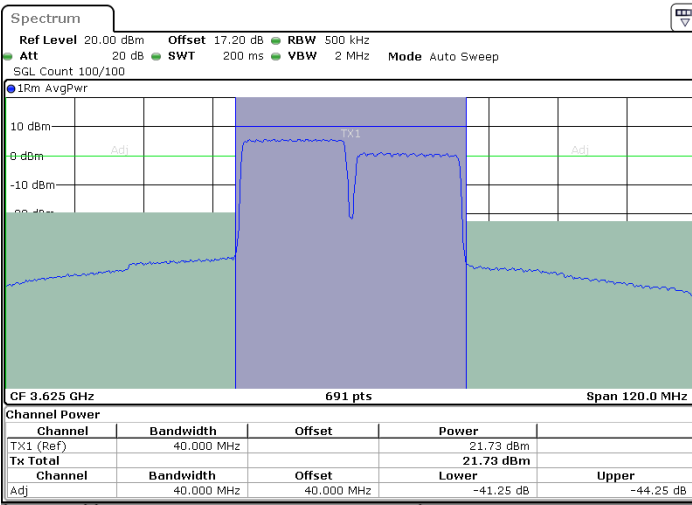

Highest Channel / FullIRB

N/A

LTE Band 48C / 20MHz+20MHz

16QAM

Lowest Channel / 1RB0 and 1RB99

Lowest Channel / 1RB99 and 1RB0

Date: 26.JUL.2022 20:52:55

Date: 26.JUL.2022 20:56:23

Lowest Channel / FullIRB

N/A

Date: 26.JUL.2022 20:49:27

LTE Band 48C / 20MHz+20MHz

16QAM

MiddleChannel / 1RB0 and 1RB99

Middle Channel / 1RB99 and 1RB0

Date: 26.JUL.2022 21:03:28

Date: 26.JUL.2022 21:06:56

Middle Channel / FullRB

N/A

Date: 26.JUL.2022 20:59:59

LTE Band 48C / 20MHz+20MHz

16QAM

Highest Channel / 1RB0 and 1RB99

Highest Channel / 1RB99 and 1RB0

Highest Channel / FullIRB

N/A

LTE Band 48C / 5MHz+20MHz

64QAM

Lowest Channel / 1RB0 and 1RB99

Lowest Channel / 1RB24 and 1RB0

Lowest Channel / FullIRB

N/A