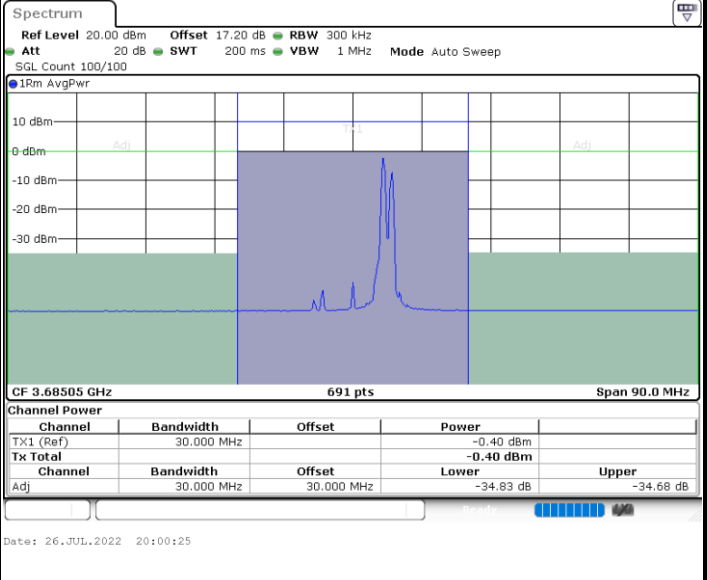

Middle Channel / FullRB

N/A

LTE Band 48C / 20MHz+10MHz

16QAM

Highest Channel / 1RB0 and 1RB49

Highest Channel / 1RB99 and 1RB0

Highest Channel / FullIRB

N/A

LTE Band 48C / 20MHz+15MHz

16QAM

Lowest Channel / 1RB0 and 1RB74

Lowest Channel / 1RB99 and 1RB0

Lowest Channel / FullIRB

N/A

LTE Band 48C / 20MHz+15MHz

16QAM