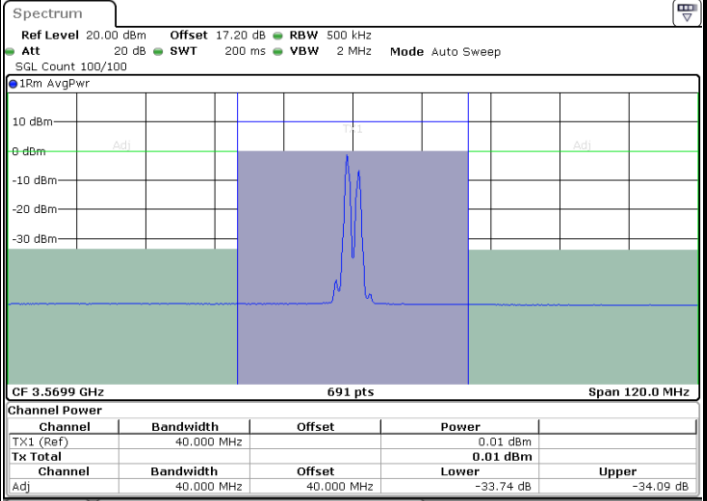

LTE Band 48C / 20MHz+20MHz

64QAM

Lowest Channel / 1RB0 and 1RB99

Lowest Channel / 1RB99 and 1RB0

Date: 26.JUL.2022 20:53:47

Date: 26.JUL.2022 20:57:14