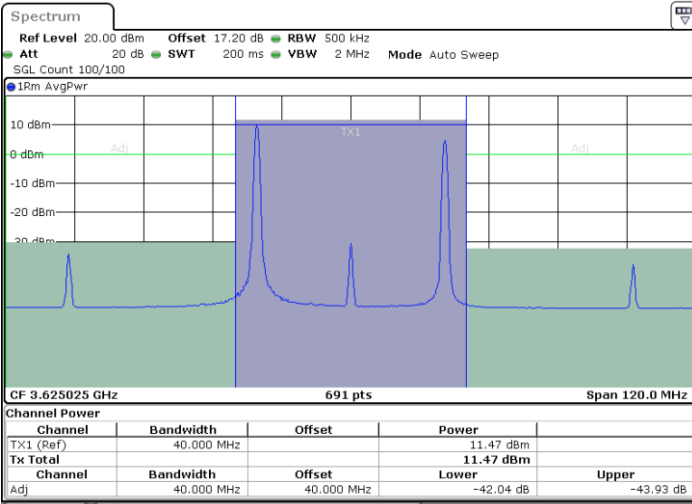

Highest Channel / 1RB0 and 1RB49

Highest Channel / 1RB99 and 1RB0

Date: 26.JUL.2022 19:57:33

Date: 26.JUL.2022 20:01:22

Highest Channel / FullIRB

N/A

Date: 26.JUL.2022 19:53:45

LTE Band 48C / 20MHz+15MHz

64QAM

Lowest Channel / 1RB0 and 1RB74

Lowest Channel / 1RB99 and 1RB0

Date: 26.JUL.2022 20:09:08

Date: 26.JUL.2022 20:12:58

Lowest Channel / FullIRB

N/A

Date: 26.JUL.2022 20:09:19

LTE Band 48C / 20MHz+15MHz

64QAM

Middle Channel / 1RB0 and 1RB74

Middle Channel / 1RB99 and 1RB0

Date: 26.JUL.2022 20:20:45

Date: 26.JUL.2022 20:24:35

Middle Channel / FullRB

N/A