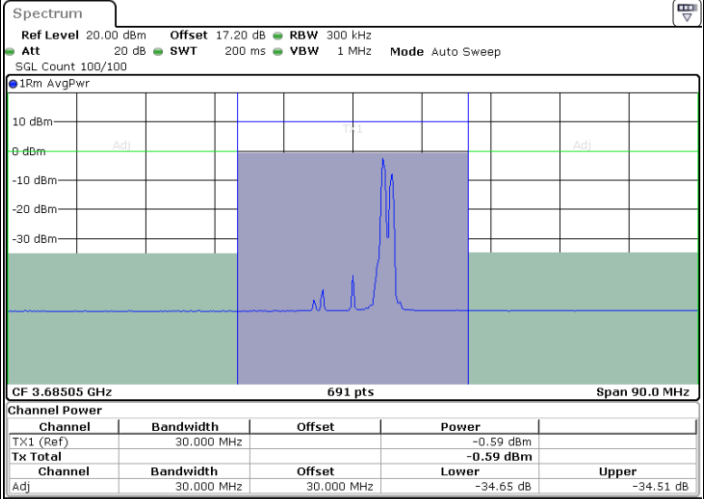

Middle Channel / FullRB

N/A

LTE Band 48C / 20MHz+10MHz

64QAM

Lowest Channel / 1RB0 and 1RB49

Lowest Channel / 1RB99 and 1RB0

Lowest Channel / FullIRB

N/A

LTE Band 48C / 20MHz+10MHz

64QAM

Middle Channel / 1RB0 and 1RB49

Middle Channel / 1RB99 and 1RB0

Middle Channel / FullIRB

N/A

LTE Band 48C / 20MHz+10MHz

64QAM

Highest Channel / 1RB0 and 1RB49

Highest Channel / 1RB99 and 1RB0

Date: 26.JUL.2022 19:57:33

Date: 26.JUL.2022 20:01:22

Highest Channel / FullIRB

N/A

Date: 26.JUL.2022 19:53:45

LTE Band 48C / 20MHz+15MHz