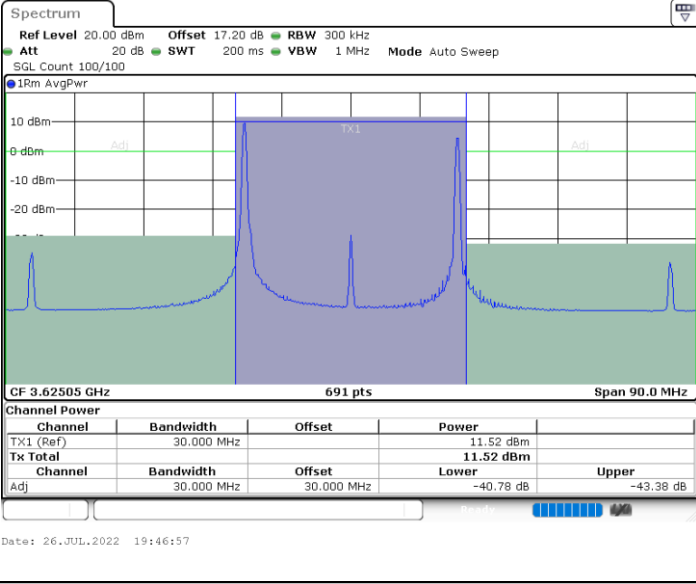

Middle Channel / 1RB0 and 1RB24

Middle Channel / 1RB99 and 1RB0

Date: 26.JUL.2022 19:12:18

Date: 26.JUL.2022 19:16:06

Middle Channel / FullRB

N/A

Date: 26.JUL.2022 19:08:28

LTE Band 48C / 20MHz+10MHz

256QAM

Lowest Channel / 1RB0 and 1RB49

Lowest Channel / 1RB99 and 1RB0

Lowest Channel / FullIRB

N/A

LTE Band 48C / 20MHz+10MHz

256QAM

Middle Channel / 1RB0 and 1RB49

Middle Channel / 1RB99 and 1RB0

Middle Channel / FullIRB

N/A

LTE Band 48C / 20MHz+10MHz

256QAM

Highest Channel / 1RB0 and 1RB49

Highest Channel / 1RB99 and 1RB0

Date: 26.JUL.2022 19:58:30

Date: 26.JUL.2022 20:02:19

Highest Channel / FullIRB

N/A

Date: 26.JUL.2022 19:54:41

LTE Band 48C / 20MHz+15MHz

256QAM

Lowest Channel / 1RB0 and 1RB74

Lowest Channel / 1RB99 and 1RB0