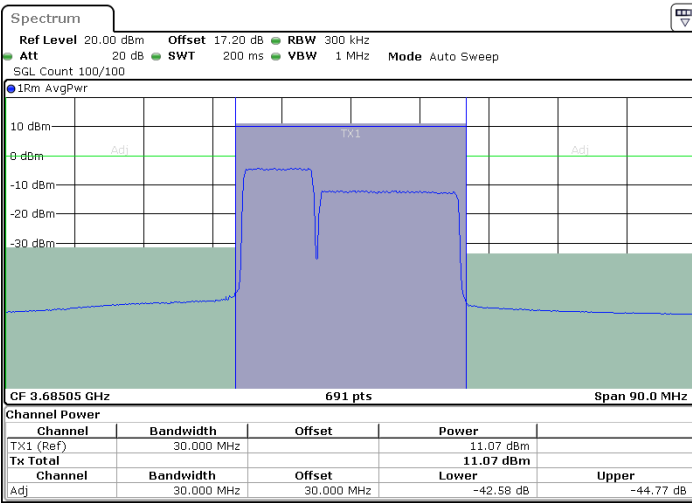

Middle Channel / FullIRB

N/A

Date: 26.JUL.2022 17:57:12

LTE Band 48C / 10MHz+20MHz

64QAM

Highest Channel / 1RB0 and 1RB99

Highest Channel / 1RB49 and 1RB0

Date: 26.JUL.2022 18:12:33

Date: 26.JUL.2022 18:16:21

Highest Channel / FullIRB

N/A

Date: 26.JUL.2022 18:08:44

LTE Band 48C / 15MHz+20MHz

64QAM

Lowest Channel / 1RB0 and 1RB99

Lowest Channel / 1RB74 and 1RB0