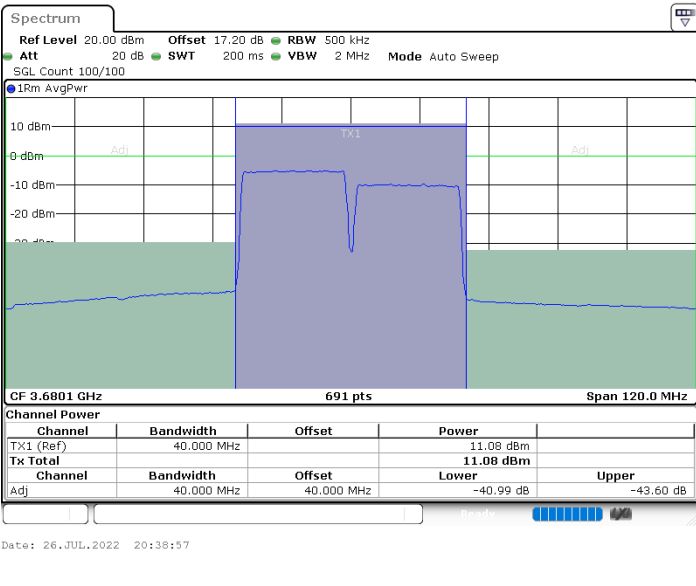

Date: 26.JUL.2022 21:06:56

Middle Channel / FullRB

N/A

Date: 26.JUL.2022 20:59:59

LTE Band 48C / 20MHz+20MHz

16QAM

Highest Channel / 1RB0 and 1RB99

Highest Channel / 1RB99 and 1RB0

Highest Channel / FullIRB

N/A

LTE Band 48C / 5MHz+20MHz

64QAM

Lowest Channel / 1RB0 and 1RB99

Lowest Channel / 1RB24 and 1RB0

Lowest Channel / FullIRB

N/A