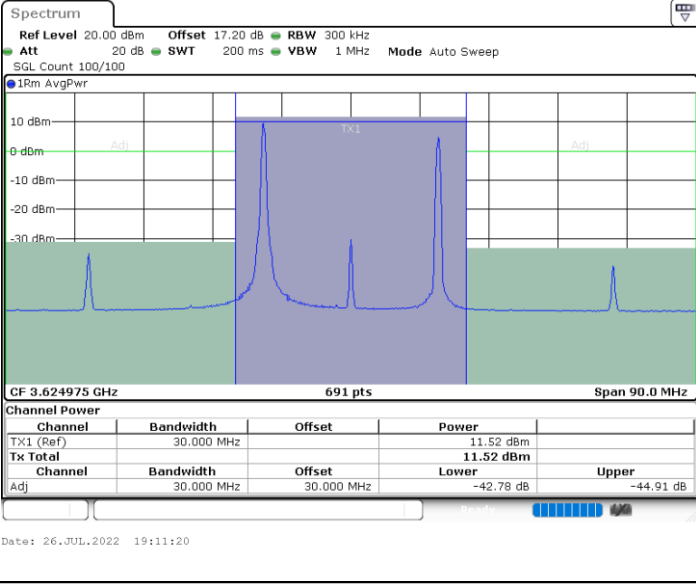

LTE Band 48C / 15MHz+20MHz

64QAM

Highest Channel / 1RB0 and 1RB99

Highest Channel / 1RB74 and 1RB0

Highest Channel / FullIRB

N/A

LTE Band 48C / 20MHz+5MHz

64QAM

Lowest Channel / 1RB0 and 1RB24

Lowest Channel / 1RB99 and 1RB0

Lowest Channel / FullIRB

N/A

LTE Band 48C / 20MHz+5MHz

64QAM

Middle Channel / 1RB0 and 1RB24

Middle Channel / 1RB99 and 1RB0

Middle Channel / FullRB

N/A

LTE Band 48C / 20MHz+10MHz

64QAM

Lowest Channel / 1RB0 and 1RB49

Lowest Channel / 1RB99 and 1RB0

Lowest Channel / FullIRB

N/A