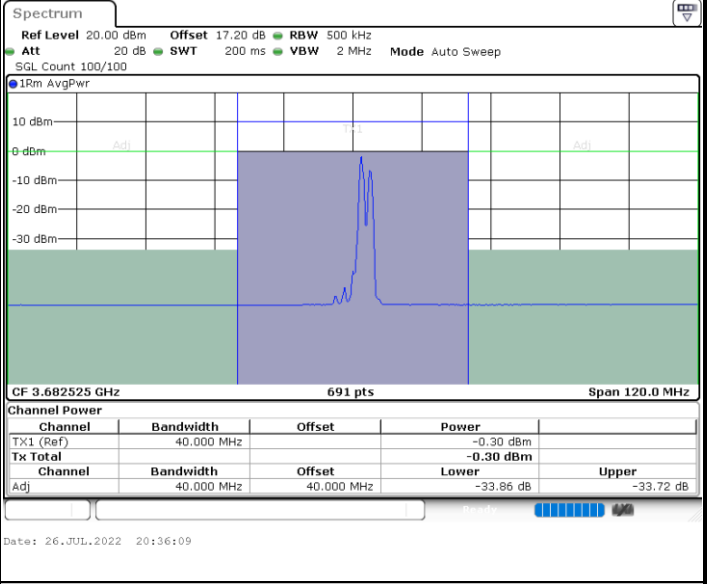

Date: 26.JUL.2022 20:16:55

LTE Band 48C / 20MHz+15MHz

64QAM

Highest Channel / 1RB0 and 1RB74

Highest Channel / 1RB99 and 1RB0

Highest Channel / FullIRB

N/A

LTE Band 48C / 20MHz+20MHz