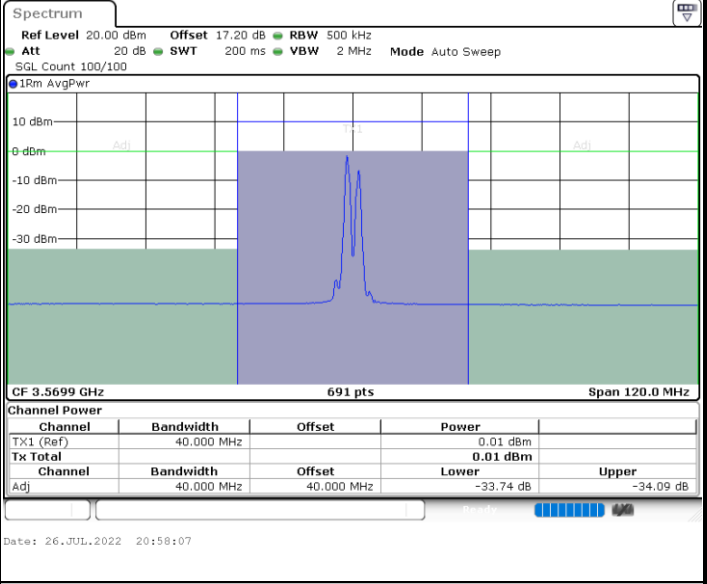

Middle Channel / FullRB

N/A

Date: 26.JUL.2022 20:17:53

LTE Band 48C / 20MHz+15MHz

256QAM

Highest Channel / 1RB0 and 1RB74

Highest Channel / 1RB99 and 1RB0

Highest Channel / FullIRB

N/A

LTE Band 48C / 20MHz+20MHz

256QAM

Lowest Channel / 1RB0 and 1RB99

Lowest Channel / 1RB99 and 1RB0

Lowest Channel / FullIRB

N/A