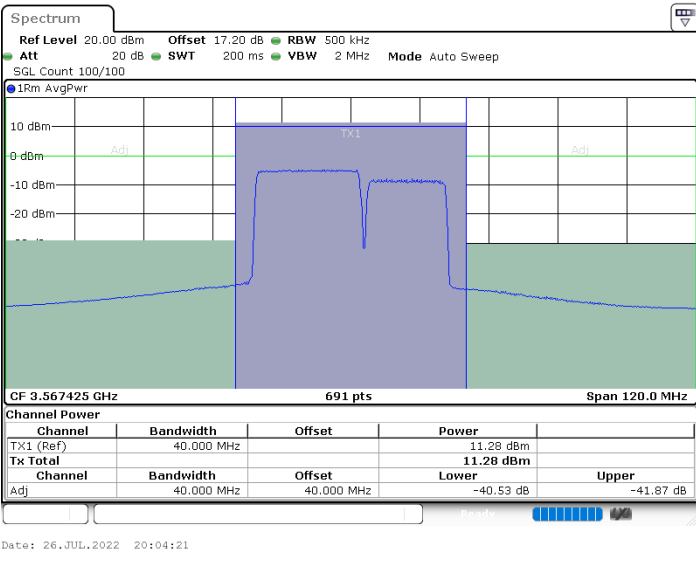

Middle Channel / FullRB

N/A

LTE Band 48C / 20MHz+10MHz

16QAM

Highest Channel / 1RB0 and 1RB49

Highest Channel / 1RB99 and 1RB0

Highest Channel / FullIRB

N/A

LTE Band 48C / 20MHz+15MHz

16QAM

Lowest Channel / 1RB0 and 1RB74

Lowest Channel / 1RB99 and 1RB0

Lowest Channel / FullIRB

N/A

LTE Band 48C / 20MHz+15MHz

16QAM

Middle Channel / 1RB0 and 1RB74

Middle Channel / 1RB99 and 1RB0

Middle Channel / FullIRB

N/A

LTE Band 48C / 20MHz+15MHz

16QAM

Highest Channel / 1RB0 and 1RB74

Highest Channel / 1RB99 and 1RB0