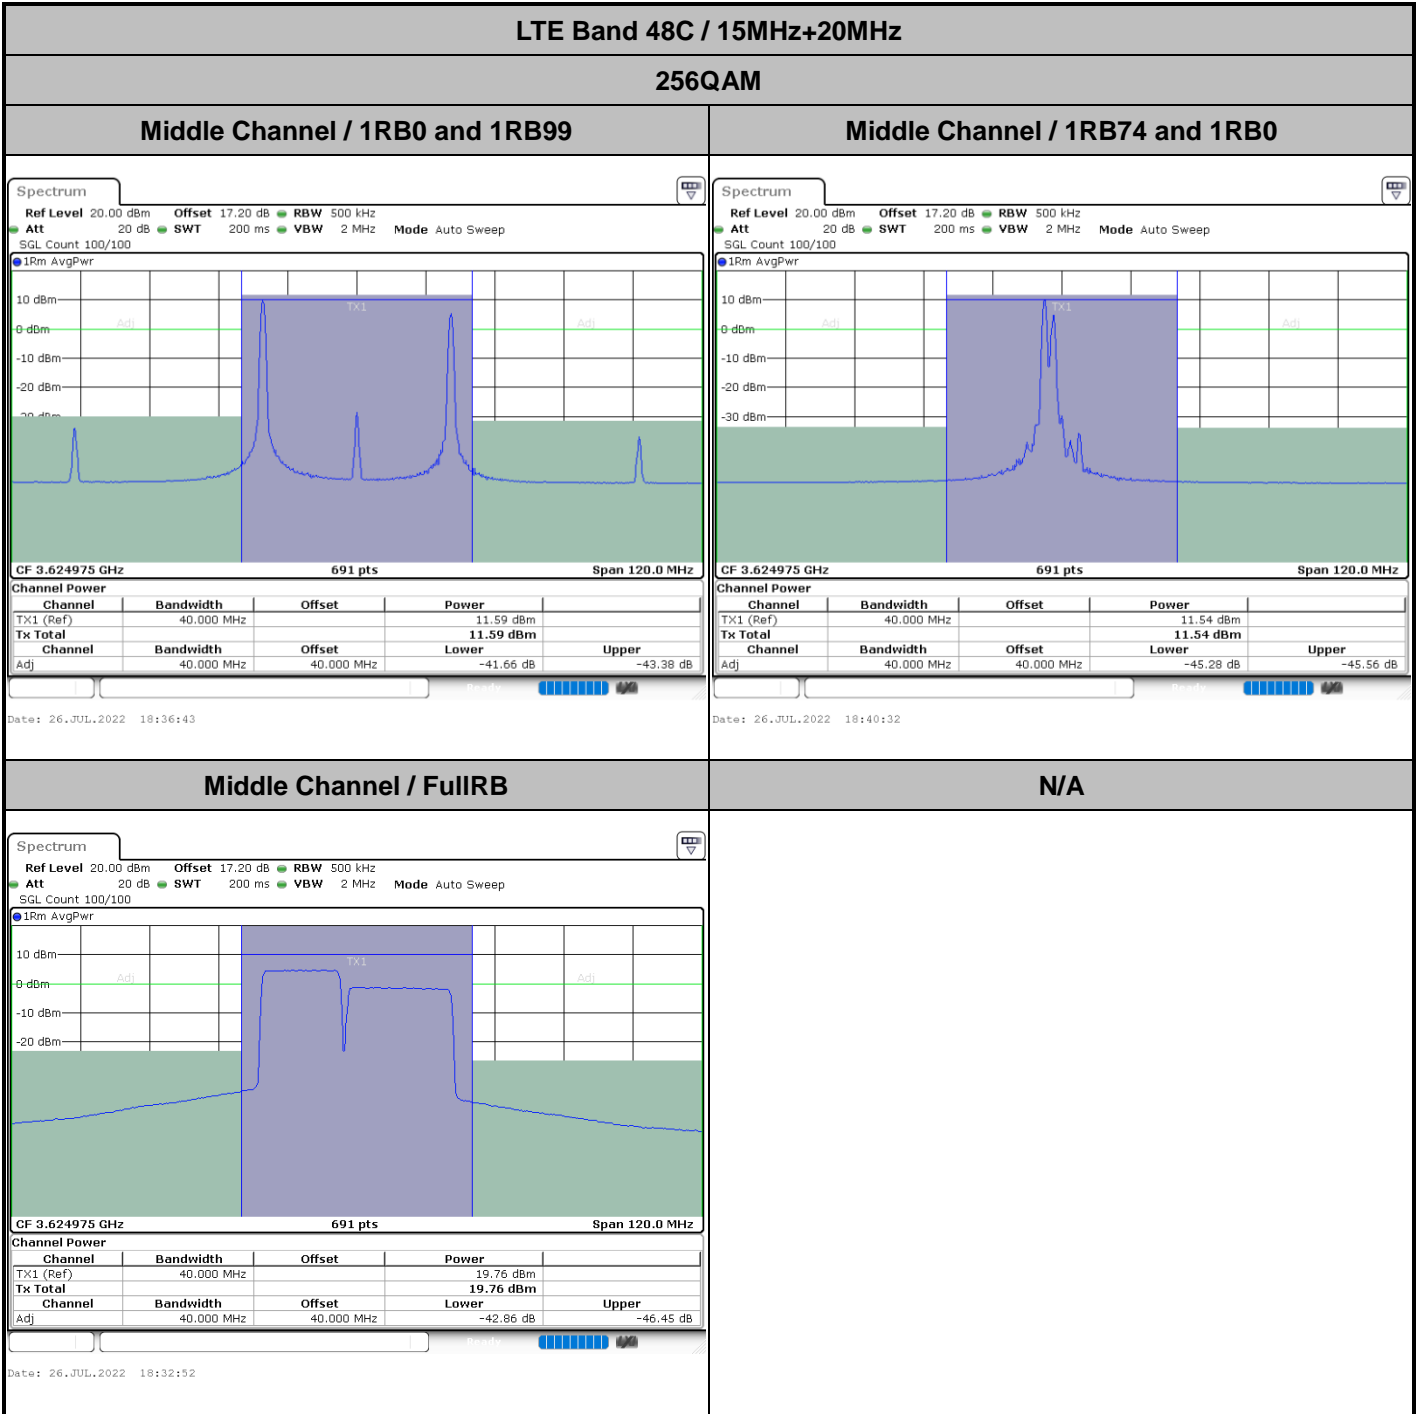

Middle Channel / 1RB49 and 1RB0

Middle Channel / FullRB

N/A

LTE Band 48C / 10MHz+20MHz

256QAM

Highest Channel / 1RB0 and 1RB99

Highest Channel / 1RB49 and 1RB0

Highest Channel / FullIRB

N/A

LTE Band 48C / 15MHz+20MHz

256QAM

Lowest Channel / 1RB0 and 1RB99

Lowest Channel / 1RB74 and 1RB0

Lowest Channel / FullIRB

N/A

LTE Band 48C / 15MHz+20MHz

256QAM

Highest Channel / 1RB0 and 1RB99

Highest Channel / 1RB74 and 1RB0

Highest Channel / FullIRB

N/A

LTE Band 48C / 20MHz+5MHz

256QAM

Lowest Channel / 1RB0 and 1RB24

Lowest Channel / 1RB99 and 1RB0

Date: 26.JUL.2022 18:59:53

Date: 26.JUL.2022 19:04:33

Lowest Channel / FullIRB

N/A

Date: 26.JUL.2022 18:56:05

LTE Band 48C / 20MHz+5MHz

256QAM