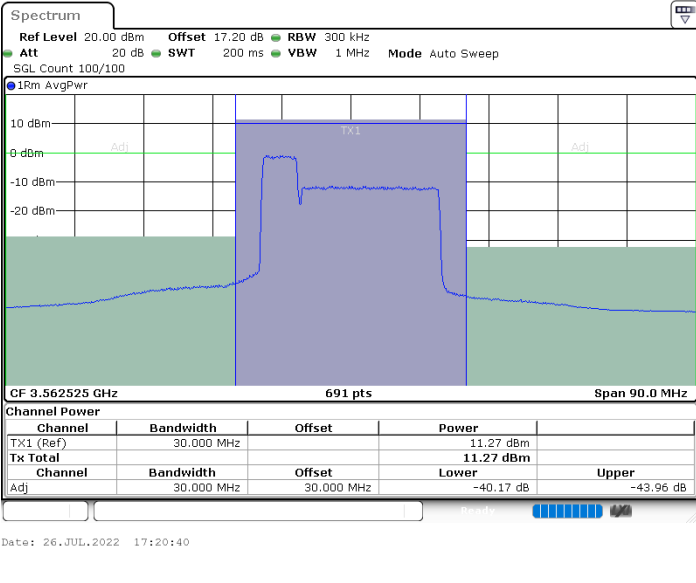

Highest Channel / FullIRB

N/A

LTE Band 48C / 5MHz+20MHz

64QAM

Lowest Channel / 1RB0 and 1RB99

Lowest Channel / 1RB24 and 1RB0

Lowest Channel / FullIRB

N/A

LTE Band 48C / 5MHz+20MHz

64QAM

Highest Channel / 1RB0 and 1RB99

Highest Channel / 1RB24 and 1RB0

Date: 26.JUL.2022 17:11:57

Date: 26.JUL.2022 17:16:44

Highest Channel / FullIRB

N/A