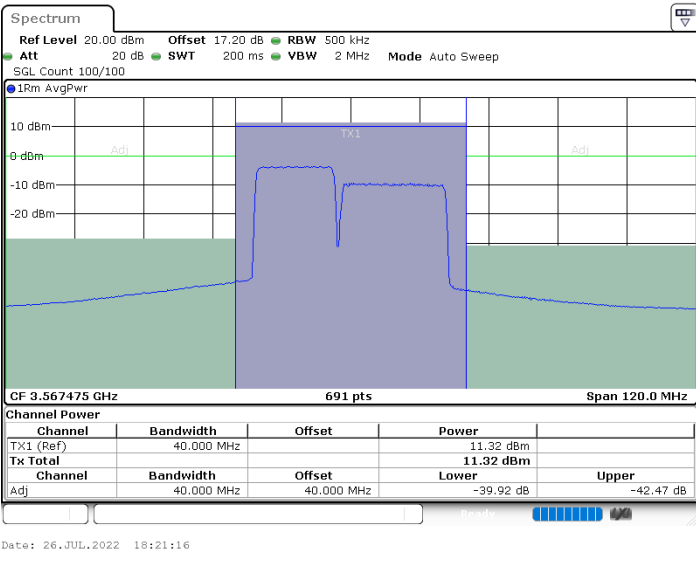

Middle Channel / 1RB49 and 1RB0

Middle Channel / FullRB

N/A

LTE Band 48C / 10MHz+20MHz

256QAM

Highest Channel / 1RB0 and 1RB99

Highest Channel / 1RB49 and 1RB0

Highest Channel / FullIRB

N/A

LTE Band 48C / 15MHz+20MHz

256QAM

Lowest Channel / 1RB0 and 1RB99

Lowest Channel / 1RB74 and 1RB0

Lowest Channel / FullIRB

N/A

LTE Band 48C / 15MHz+20MHz

256QAM

Highest Channel / 1RB0 and 1RB99

Highest Channel / 1RB74 and 1RB0

Highest Channel / FullIRB

N/A

LTE Band 48C / 20MHz+5MHz

256QAM

Lowest Channel / 1RB0 and 1RB24

Lowest Channel / 1RB99 and 1RB0

Date: 26.JUL.2022 18:59:53

Date: 26.JUL.2022 19:04:33

Lowest Channel / FullIRB

N/A

Date: 26.JUL.2022 18:56:05

LTE Band 48C / 20MHz+5MHz

256QAM