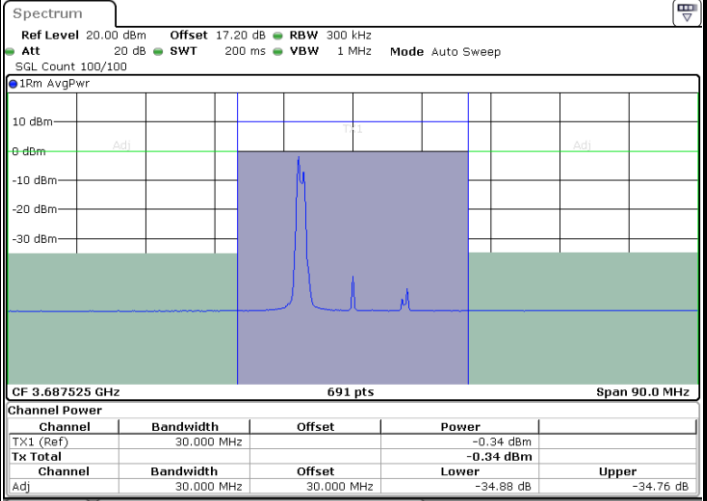

Highest Channel / FullIRB

N/A

LTE Band 48C / 5MHz+20MHz

64QAM

Lowest Channel / 1RB0 and 1RB99

Lowest Channel / 1RB24 and 1RB0

Lowest Channel / FullIRB

N/A

LTE Band 48C / 5MHz+20MHz

64QAM

Highest Channel / 1RB0 and 1RB99

Highest Channel / 1RB24 and 1RB0

Date: 26.JUL.2022 17:11:57

Date: 26.JUL.2022 17:16:44

Highest Channel / FullIRB

N/A