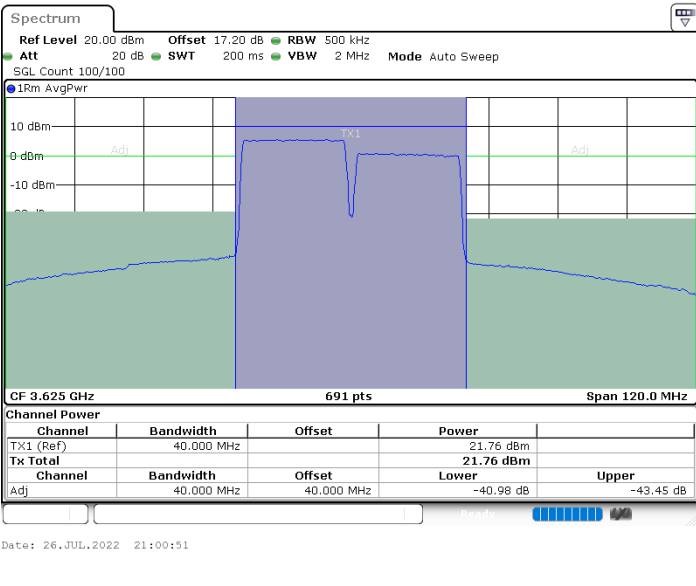

LTE Band 48C / 20MHz+20MHz

64QAM

MiddleChannel / 1RB0 and 1RB99

Middle Channel / 1RB99 and 1RB0

Middle Channel / FullIRB

N/A

LTE Band 48C / 20MHz+20MHz

64QAM

Highest Channel / 1RB0 and 1RB99

Highest Channel / 1RB99 and 1RB0

Highest Channel / FullIRB

N/A

LTE Band 48C / 10MHz+20MHz

256QAM

Lowest Channel / 1RB0 and 1RB99

Lowest Channel / 1RB49 and 1RB0