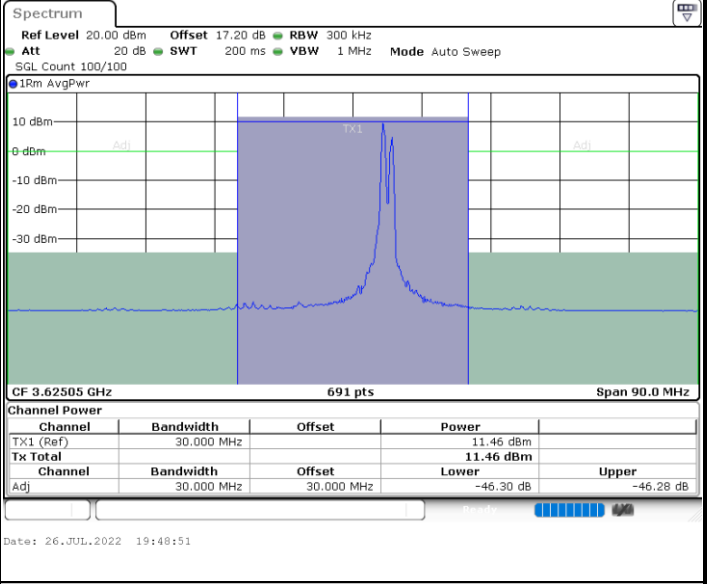

Highest Channel / 1RB99 and 1RB0

Highest Channel / FullIRB

N/A

LTE Band 48C / 20MHz+10MHz

16QAM

Lowest Channel / 1RB0 and 1RB49

Lowest Channel / 1RB99 and 1RB0

Date: 26.JUL.2022 19:33:30

Date: 26.JUL.2022 19:37:18

Lowest Channel / FullIRB

N/A

Date: 26.JUL.2022 19:29:40

LTE Band 48C / 20MHz+10MHz

16QAM

Middle Channel / 1RB0 and 1RB49

Middle Channel / 1RB99 and 1RB0

Middle Channel / FullRB

N/A

LTE Band 48C / 20MHz+10MHz

16QAM

Highest Channel / 1RB0 and 1RB49

Highest Channel / 1RB99 and 1RB0

Highest Channel / FullIRB

N/A

LTE Band 48C / 20MHz+15MHz

16QAM

Lowest Channel / 1RB0 and 1RB74

Lowest Channel / 1RB99 and 1RB0

Lowest Channel / FullIRB

N/A

LTE Band 48C / 20MHz+15MHz

16QAM