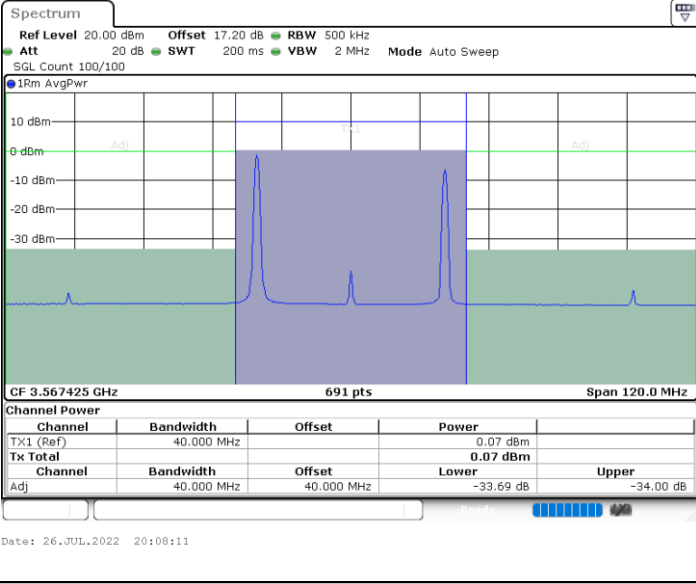

Middle Channel / FullRB

N/A

LTE Band 48C / 20MHz+10MHz

16QAM

Highest Channel / 1RB0 and 1RB49

Highest Channel / 1RB99 and 1RB0

Highest Channel / FullIRB

N/A

LTE Band 48C / 20MHz+15MHz

16QAM

Lowest Channel / 1RB0 and 1RB74

Lowest Channel / 1RB99 and 1RB0

Lowest Channel / FullIRB

N/A

LTE Band 48C / 20MHz+15MHz

16QAM