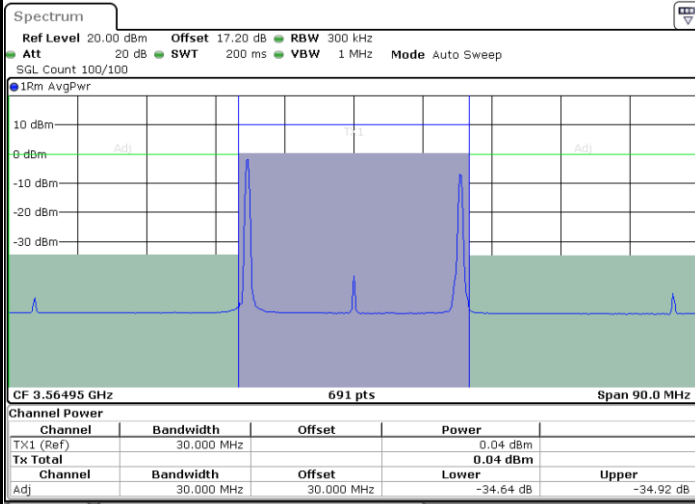

LTE Band 48C / 5MHz+20MHz

64QAM

Highest Channel / 1RB0 and 1RB99

Highest Channel / 1RB24 and 1RB0

Date: 26.JUL.2022 17:11:57

Date: 26.JUL.2022 17:16:44

Highest Channel / FullIRB

N/A

Date: 26.JUL.2022 16:54:49

LTE Band 48C / 10MHz+20MHz

64QAM

Lowest Channel / 1RB0 and 1RB99

Lowest Channel / 1RB49 and 1RB0

Date: 26.JUL.2022 17:49:28

Date: 26.JUL.2022 17:53:16

Lowest Channel / FullIRB