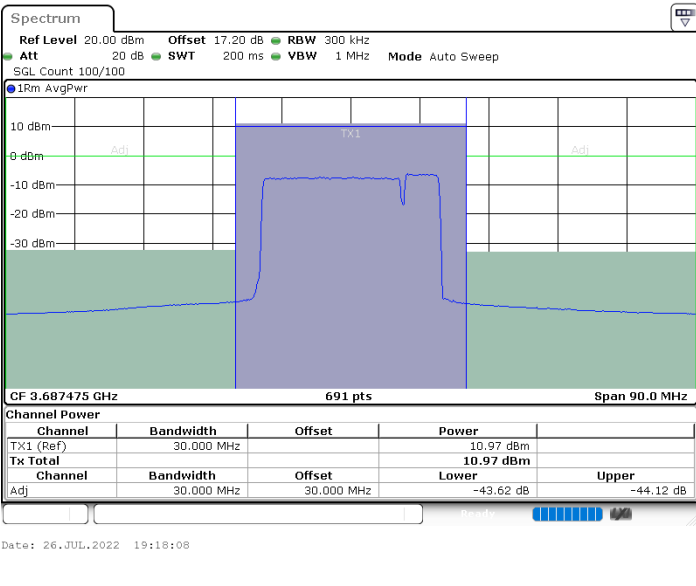

16QAM

Middle Channel / 1RB0 and 1RB24

Middle Channel / 1RB99 and 1RB0

Middle Channel / FullIRB

N/A

LTE Band 48C / 20MHz+5MHz

16QAM

Highest Channel / 1RB0 and 1RB24

Highest Channel / 1RB99 and 1RB0

Highest Channel / FullIRB

N/A

LTE Band 48C / 20MHz+10MHz

16QAM

Lowest Channel / 1RB0 and 1RB49

Lowest Channel / 1RB99 and 1RB0

Date: 26.JUL.2022 19:33:30