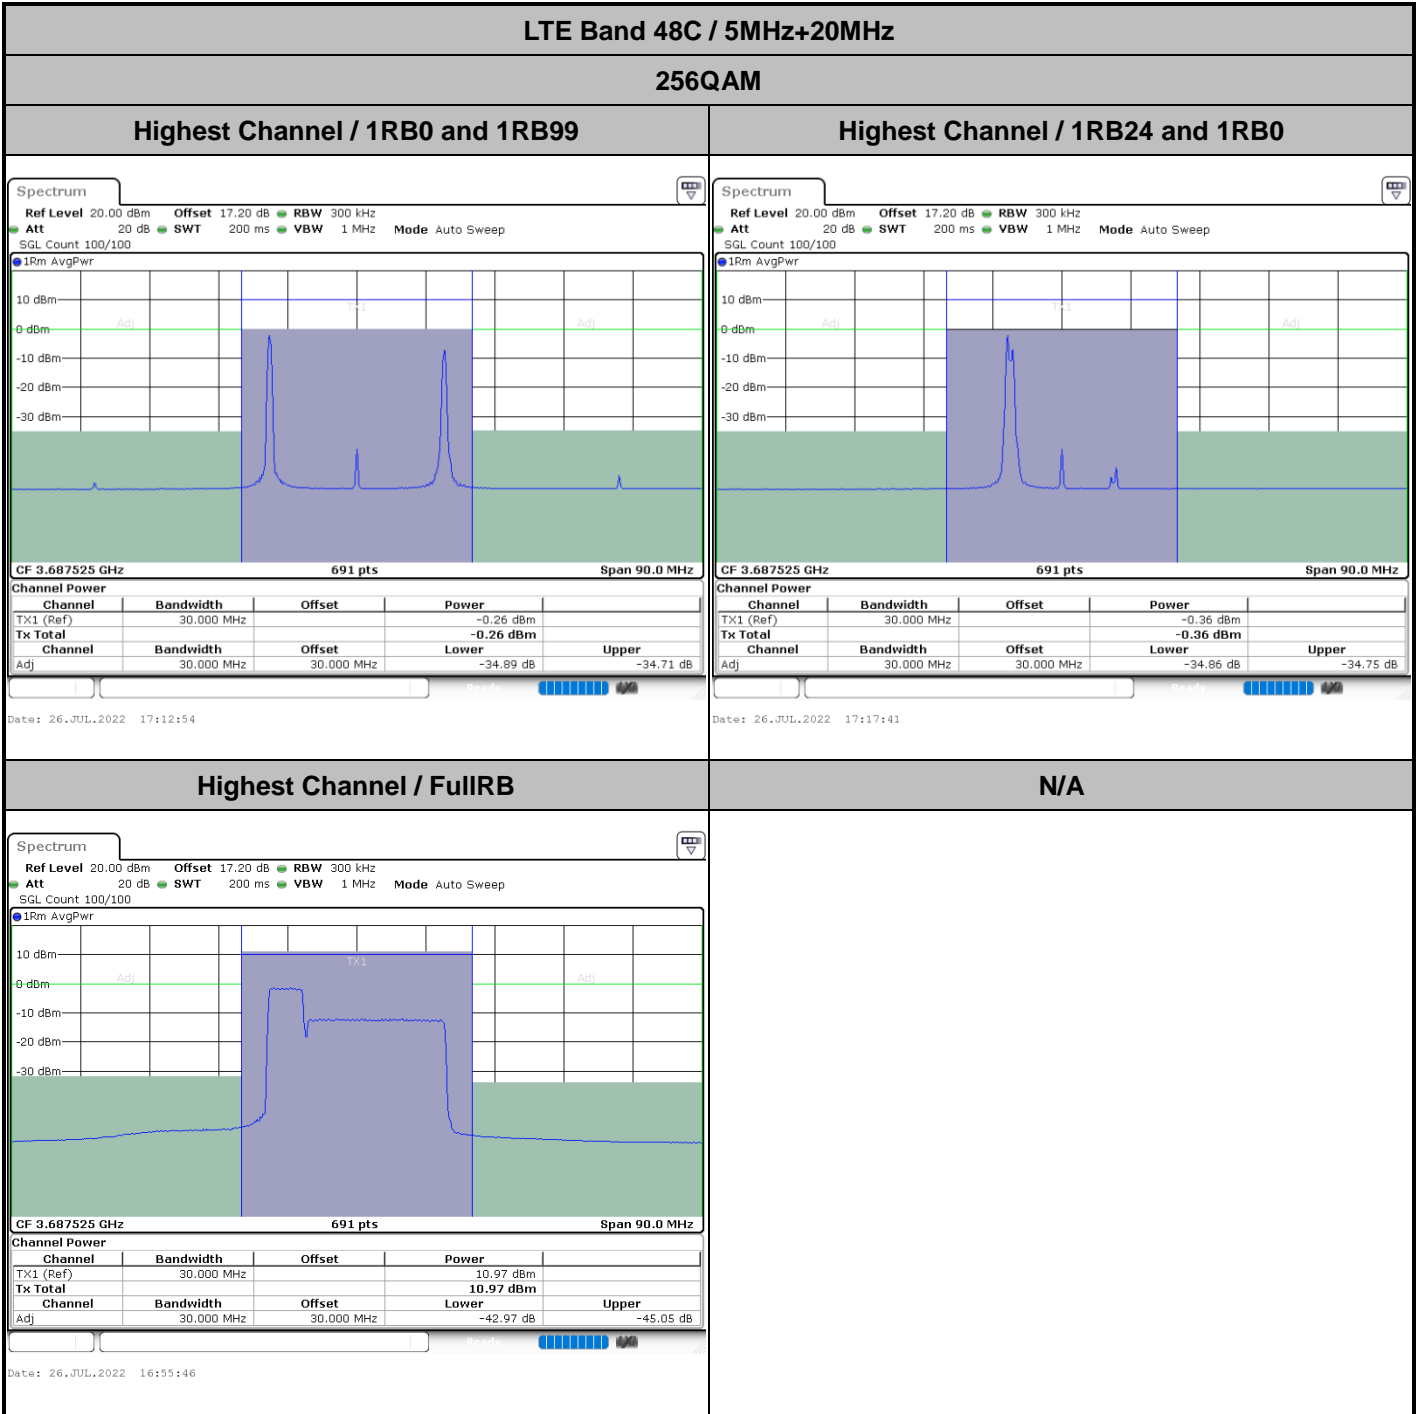

LTE Band 48C / 20MHz+20MHz

64QAM

MiddleChannel / 1RB0 and 1RB99

Middle Channel / 1RB99 and 1RB0

Middle Channel / FullIRB

N/A

LTE Band 48C / 20MHz+20MHz

64QAM

Highest Channel / 1RB0 and 1RB99

Highest Channel / 1RB99 and 1RB0

Highest Channel / FullIRB

N/A

LTE Band 48C / 10MHz+20MHz

256QAM

Lowest Channel / 1RB0 and 1RB99

Lowest Channel / 1RB49 and 1RB0

Date: 26.JUL.2022 17:50:25

Date: 26.JUL.2022 17:54:13

Lowest Channel / FullIRB

N/A

Date: 26.JUL.2022 17:46:36

LTE Band 48C / 10MHz+20MHz

256QAM

Middle Channel / 1RB0 and 1RB99

Middle Channel / 1RB49 and 1RB0

Middle Channel / FullRB

N/A

LTE Band 48C / 10MHz+20MHz

256QAM

Highest Channel / 1RB0 and 1RB99

Highest Channel / 1RB49 and 1RB0

Highest Channel / FullIRB