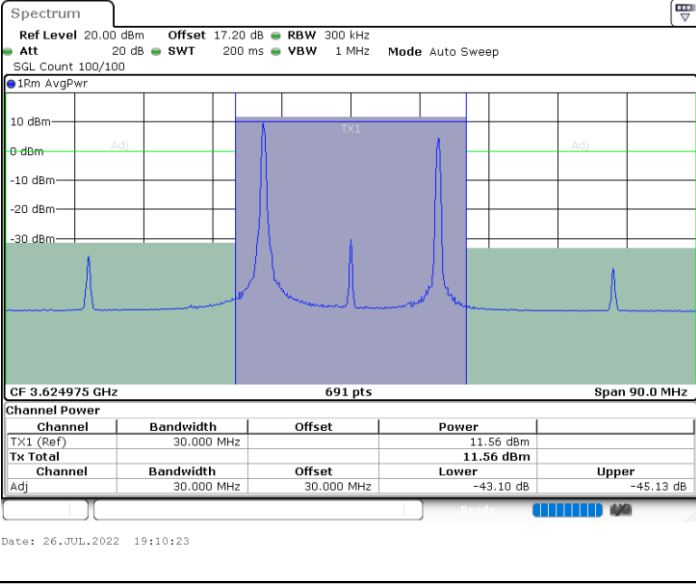

LTE Band 48C / 15MHz+20MHz

16QAM

Highest Channel / 1RB0 and 1RB99

Highest Channel / 1RB74 and 1RB0

Highest Channel / FullIRB

N/A

LTE Band 48C / 20MHz+5MHz

16QAM

Lowest Channel / 1RB0 and 1RB24

Lowest Channel / 1RB99 and 1RB0

Date: 26.JUL.2022 18:57:59

Date: 26.JUL.2022 19:01:48

Lowest Channel / FullIRB

N/A

Date: 26.JUL.2022 18:54:11

LTE Band 48C / 20MHz+5MHz

16QAM

Middle Channel / 1RB0 and 1RB24

Middle Channel / 1RB99 and 1RB0

Middle Channel / FullIRB

N/A

LTE Band 48C / 20MHz+5MHz

16QAM

Highest Channel / 1RB0 and 1RB24