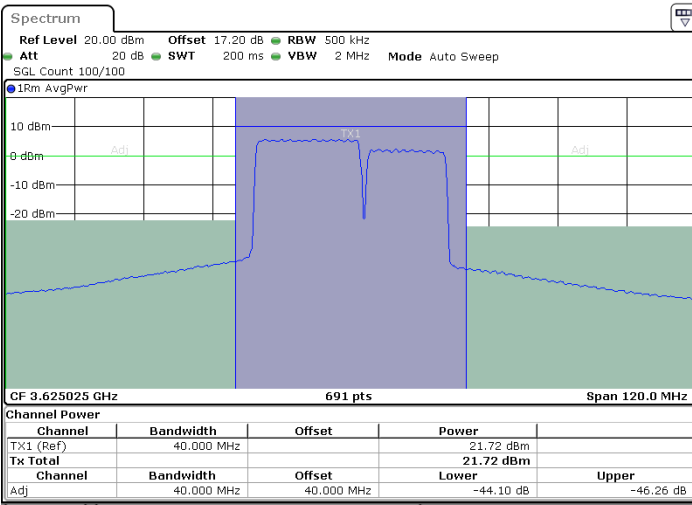

LTE Band 48C / 20MHz+15MHz

64QAM

Middle Channel / 1RB0 and 1RB74

Middle Channel / 1RB99 and 1RB0

Date: 26.JUL.2022 20:20:45

Date: 26.JUL.2022 20:24:35

Middle Channel / FullRB

N/A

Date: 26.JUL.2022 20:16:55

LTE Band 48C / 20MHz+15MHz

64QAM

Highest Channel / 1RB0 and 1RB74

Highest Channel / 1RB99 and 1RB0

Highest Channel / FullIRB

N/A

LTE Band 48C / 20MHz+20MHz