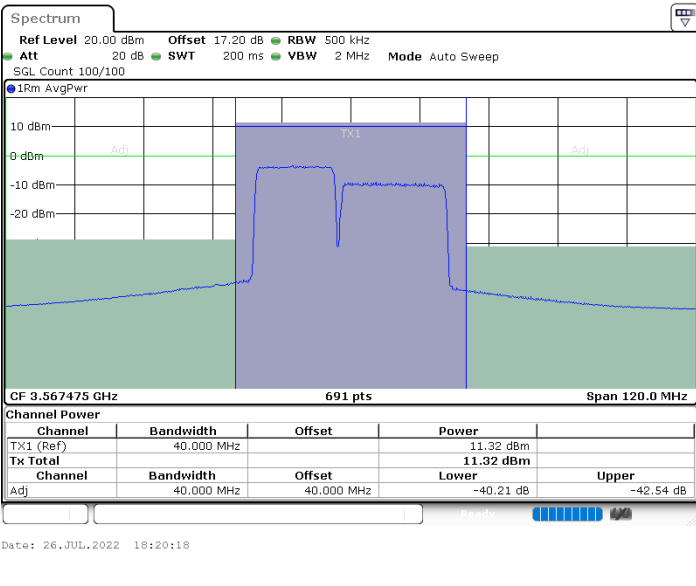

Date: 26.JUL.2022 18:16:21

Highest Channel / FullIRB

N/A

Date: 26.JUL.2022 18:08:44

LTE Band 48C / 15MHz+20MHz

64QAM

Lowest Channel / 1RB0 and 1RB99

Lowest Channel / 1RB74 and 1RB0

Lowest Channel / FullIRB

N/A

LTE Band 48C / 15MHz+20MHz

64QAM

Middle Channel / 1RB0 and 1RB99

Middle Channel / 1RB74 and 1RB0

Middle Channel / FullIRB

N/A