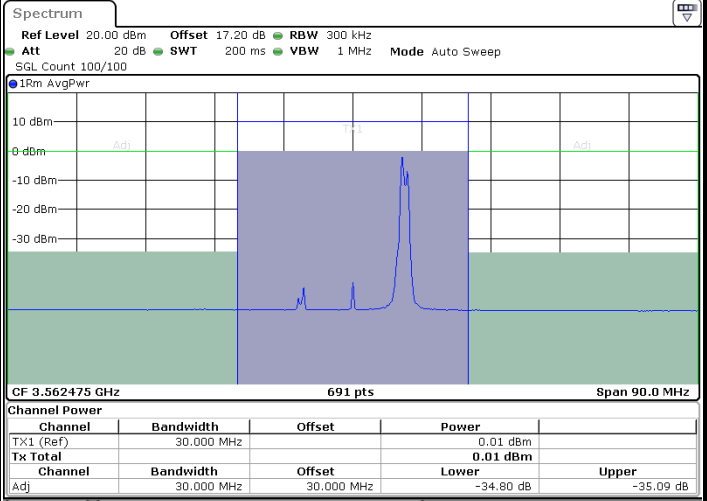

LTE Band 48C / 15MHz+20MHz

16QAM

Highest Channel / 1RB0 and 1RB99

Highest Channel / 1RB74 and 1RB0

Highest Channel / FullIRB

N/A

LTE Band 48C / 20MHz+5MHz

16QAM

Lowest Channel / 1RB0 and 1RB24

Lowest Channel / 1RB99 and 1RB0

Date: 26.JUL.2022 18:57:59

Date: 26.JUL.2022 19:01:48

Lowest Channel / FullIRB

N/A

Date: 26.JUL.2022 18:54:11

LTE Band 48C / 20MHz+5MHz