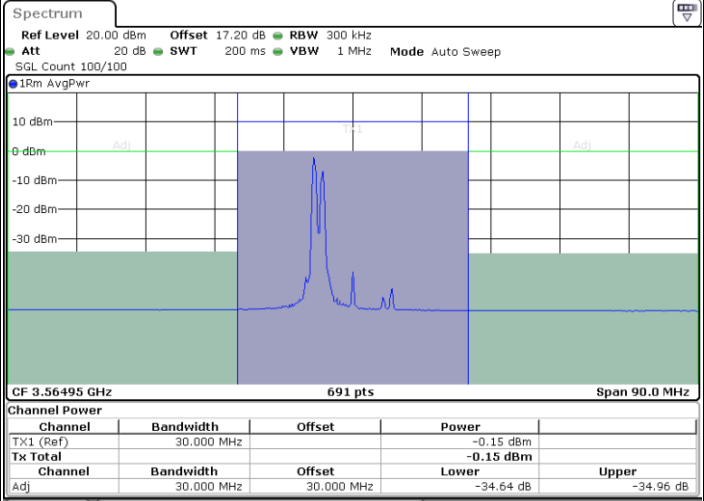

LTE Band 48C / 20MHz+20MHz

64QAM

MiddleChannel / 1RB0 and 1RB99

Middle Channel / 1RB99 and 1RB0

Middle Channel / FullIRB

N/A

LTE Band 48C / 20MHz+20MHz

64QAM

Highest Channel / 1RB0 and 1RB99

Highest Channel / 1RB99 and 1RB0

Highest Channel / FullIRB

N/A

LTE Band 48C / 10MHz+20MHz

256QAM

Lowest Channel / 1RB0 and 1RB99

Lowest Channel / 1RB49 and 1RB0

Date: 26.JUL.2022 17:50:25

Date: 26.JUL.2022 17:54:13

Lowest Channel / FullIRB

N/A

Date: 26.JUL.2022 17:46:36

LTE Band 48C / 10MHz+20MHz

256QAM

Middle Channel / 1RB0 and 1RB99