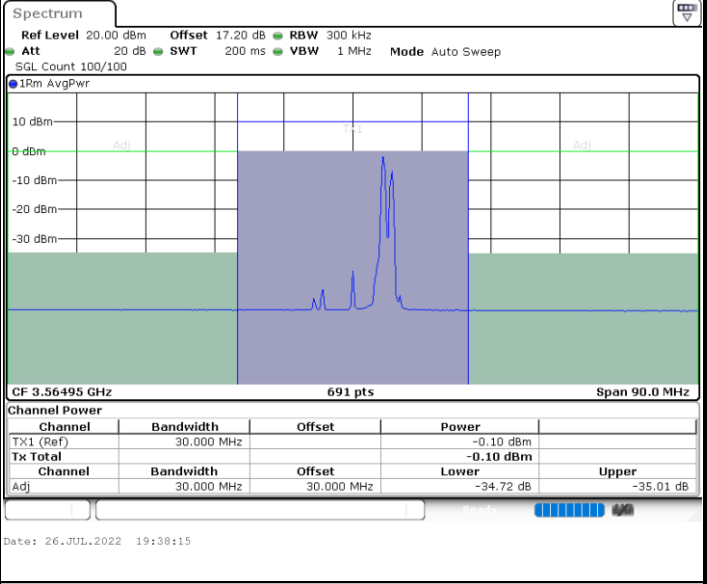

Lowest Channel / 1RB0 and 1RB24

Lowest Channel / 1RB99 and 1RB0

Lowest Channel / FullIRB

N/A

LTE Band 48C / 20MHz+5MHz

64QAM

Middle Channel / 1RB0 and 1RB24

Middle Channel / 1RB99 and 1RB0

Middle Channel / FullRB

N/A

LTE Band 48C / 20MHz+10MHz

64QAM

Lowest Channel / 1RB0 and 1RB49

Lowest Channel / 1RB99 and 1RB0

Lowest Channel / FullIRB

N/A

LTE Band 48C / 20MHz+10MHz

64QAM

Middle Channel / 1RB0 and 1RB49

Middle Channel / 1RB99 and 1RB0

Middle Channel / FullIRB

N/A

LTE Band 48C / 20MHz+10MHz

64QAM

Highest Channel / 1RB0 and 1RB49

Highest Channel / 1RB99 and 1RB0

Date: 26.JUL.2022 19:57:33

Date: 26.JUL.2022 20:01:22

Highest Channel / FullIRB

N/A

Date: 26.JUL.2022 19:53:45

LTE Band 48C / 20MHz+15MHz