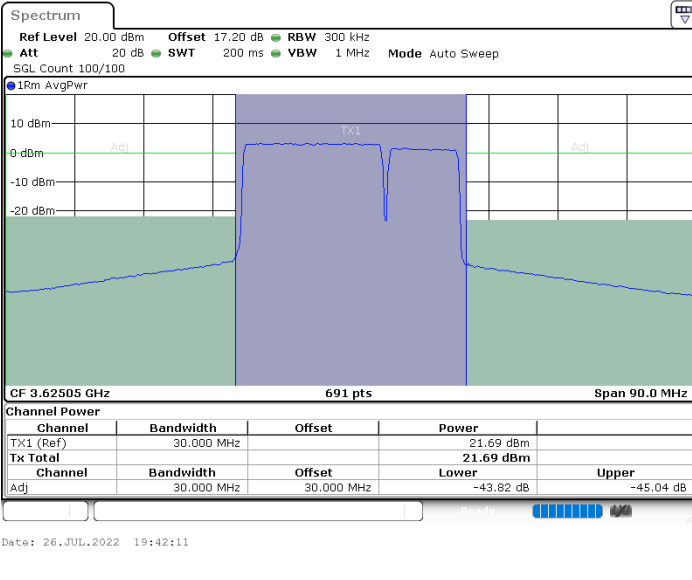

Middle Channel / FullRB

N/A

LTE Band 48C / 20MHz+10MHz

64QAM

Lowest Channel / 1RB0 and 1RB49

Lowest Channel / 1RB99 and 1RB0

Lowest Channel / FullIRB

N/A

LTE Band 48C / 20MHz+10MHz

64QAM

Middle Channel / 1RB0 and 1RB49

Middle Channel / 1RB99 and 1RB0

Middle Channel / FullIRB

N/A

LTE Band 48C / 20MHz+10MHz

64QAM

Highest Channel / 1RB0 and 1RB49

Highest Channel / 1RB99 and 1RB0

Date: 26.JUL.2022 19:57:33

Date: 26.JUL.2022 20:01:22

Highest Channel / FullIRB

N/A

Date: 26.JUL.2022 19:53:45

LTE Band 48C / 20MHz+15MHz