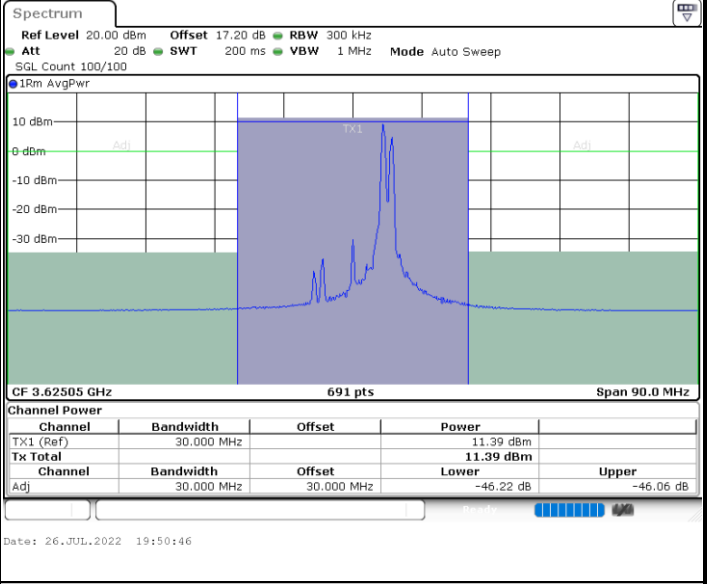

Middle Channel / 1RB0 and 1RB24

Middle Channel / 1RB99 and 1RB0

Date: 26.JUL.2022 19:12:18

Date: 26.JUL.2022 19:16:06

Middle Channel / FullRB

N/A

Date: 26.JUL.2022 19:08:28

LTE Band 48C / 20MHz+10MHz

256QAM

Lowest Channel / 1RB0 and 1RB49

Lowest Channel / 1RB99 and 1RB0

Lowest Channel / FullIRB

N/A

LTE Band 48C / 20MHz+10MHz

256QAM

Middle Channel / 1RB0 and 1RB49

Middle Channel / 1RB99 and 1RB0

Middle Channel / FullIRB

N/A

LTE Band 48C / 20MHz+10MHz

256QAM

Highest Channel / 1RB0 and 1RB49

Highest Channel / 1RB99 and 1RB0

Date: 26.JUL.2022 19:58:30

Date: 26.JUL.2022 20:02:19

Highest Channel / FullIRB

N/A

Date: 26.JUL.2022 19:54:41

LTE Band 48C / 20MHz+15MHz

256QAM

Lowest Channel / 1RB0 and 1RB74

Lowest Channel / 1RB99 and 1RB0