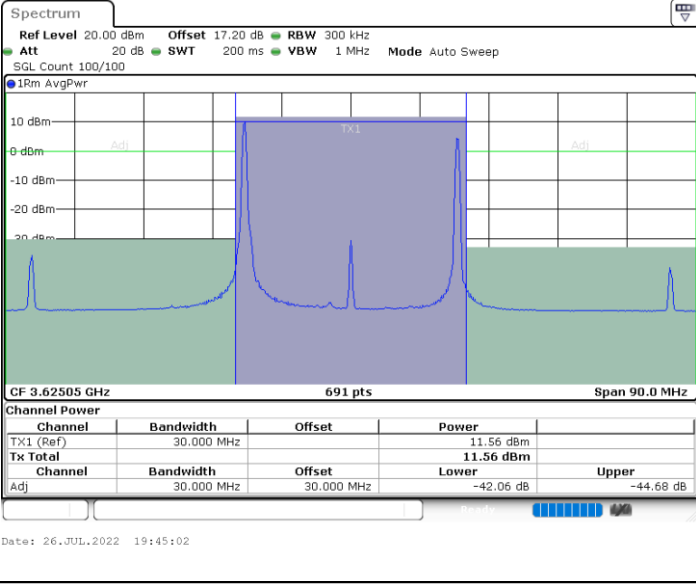

Date: 26.JUL.2022 19:37:18

Lowest Channel / FullIRB

N/A

Date: 26.JUL.2022 19:29:40

LTE Band 48C / 20MHz+10MHz

16QAM

Middle Channel / 1RB0 and 1RB49

Middle Channel / 1RB99 and 1RB0

Middle Channel / FullRB

N/A

LTE Band 48C / 20MHz+10MHz

16QAM

Highest Channel / 1RB0 and 1RB49

Highest Channel / 1RB99 and 1RB0

Highest Channel / FullIRB

N/A