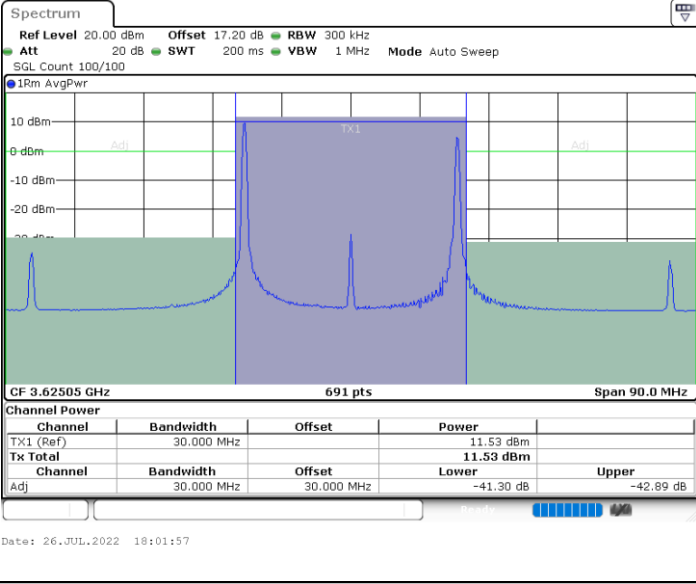

Highest Channel / 1RB0 and 1RB99

Highest Channel / 1RB99 and 1RB0

Highest Channel / FullIRB

N/A

LTE Band 48C / 10MHz+20MHz

256QAM

Lowest Channel / 1RB0 and 1RB99

Lowest Channel / 1RB49 and 1RB0

Date: 26.JUL.2022 17:50:25

Date: 26.JUL.2022 17:54:13

Lowest Channel / FullIRB

N/A

Date: 26.JUL.2022 17:46:36

LTE Band 48C / 10MHz+20MHz

256QAM

Middle Channel / 1RB0 and 1RB99

Middle Channel / 1RB49 and 1RB0

Middle Channel / FullRB

N/A

LTE Band 48C / 10MHz+20MHz

256QAM

Highest Channel / 1RB0 and 1RB99

Highest Channel / 1RB49 and 1RB0

Highest Channel / FullIRB