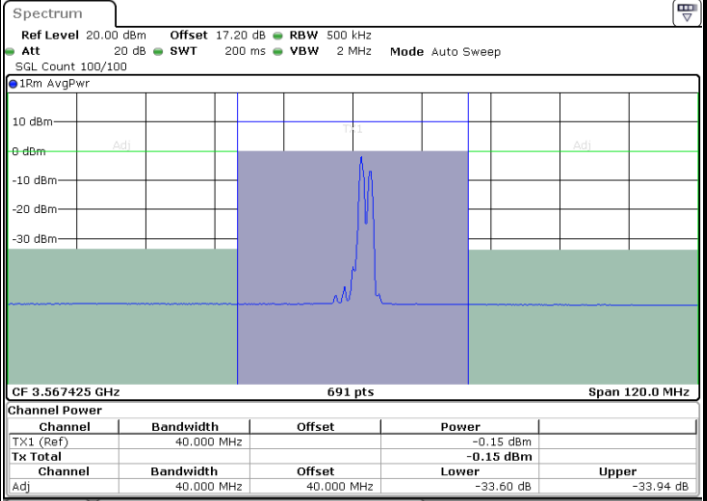

LTE Band 48C / 20MHz+15MHz

64QAM

Lowest Channel / 1RB0 and 1RB74

Lowest Channel / 1RB99 and 1RB0

Date: 26.JUL.2022 20:09:08

Date: 26.JUL.2022 20:12:58