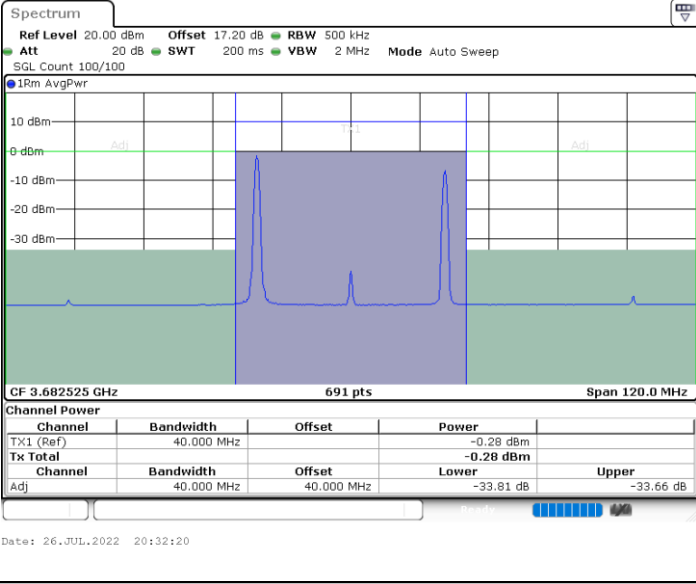

Date: 26.JUL.2022 20:16:55

LTE Band 48C / 20MHz+15MHz

64QAM

Highest Channel / 1RB0 and 1RB74

Highest Channel / 1RB99 and 1RB0

Highest Channel / FullIRB

N/A

LTE Band 48C / 20MHz+20MHz