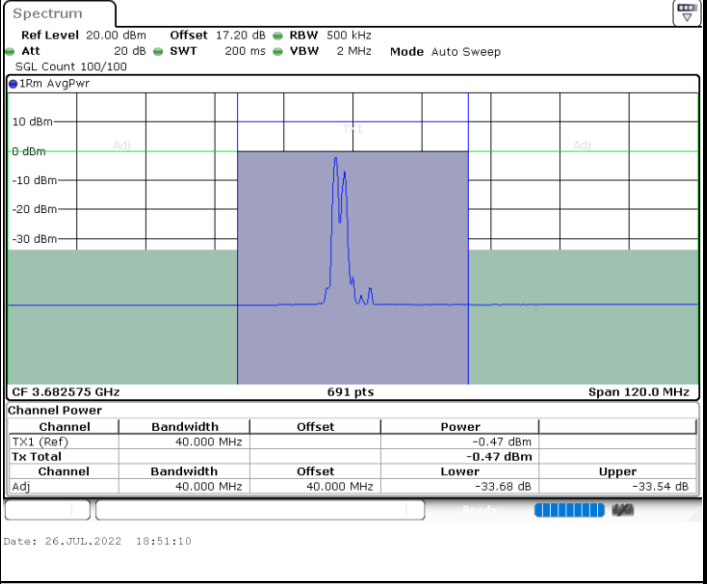

Date: 26.JUL.2022 18:16:21

Highest Channel / FullIRB

N/A

Date: 26.JUL.2022 18:08:44

LTE Band 48C / 15MHz+20MHz

64QAM

Lowest Channel / 1RB0 and 1RB99

Lowest Channel / 1RB74 and 1RB0

Lowest Channel / FullIRB

N/A

LTE Band 48C / 15MHz+20MHz

64QAM

Middle Channel / 1RB0 and 1RB99

Middle Channel / 1RB74 and 1RB0

Middle Channel / FullIRB

N/A

LTE Band 48C / 15MHz+20MHz

64QAM

Highest Channel / 1RB0 and 1RB99

Highest Channel / 1RB74 and 1RB0

Highest Channel / FullIRB

N/A

LTE Band 48C / 20MHz+5MHz

64QAM