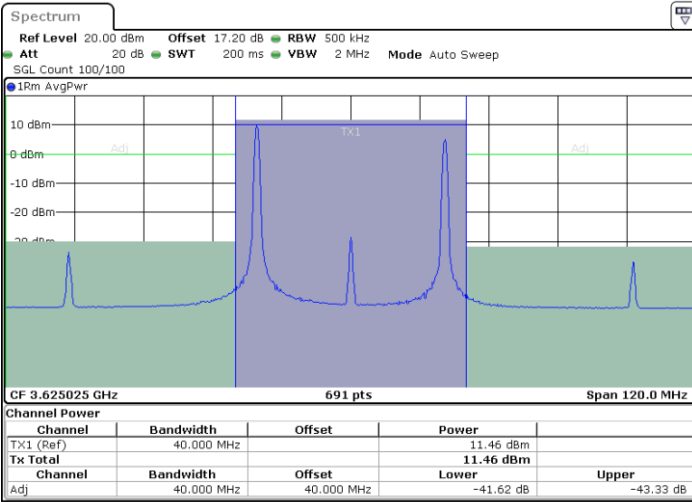

Date: 26.JUL.2022 20:02:19

Highest Channel / FullIRB

N/A

Date: 26.JUL.2022 19:54:41

LTE Band 48C / 20MHz+15MHz

256QAM

Lowest Channel / 1RB0 and 1RB74

Lowest Channel / 1RB99 and 1RB0

Lowest Channel / FullIRB

N/A

LTE Band 48C / 20MHz+15MHz

256QAM

Middle Channel / 1RB0 and 1RB74

Middle Channel / 1RB99 and 1RB0

Date: 26.JUL.2022 20:21:42

Date: 26.JUL.2022 20:25:32

Middle Channel / FullRB

N/A

Date: 26.JUL.2022 20:17:53

LTE Band 48C / 20MHz+15MHz

256QAM

Highest Channel / 1RB0 and 1RB74

Highest Channel / 1RB99 and 1RB0

Highest Channel / FullIRB