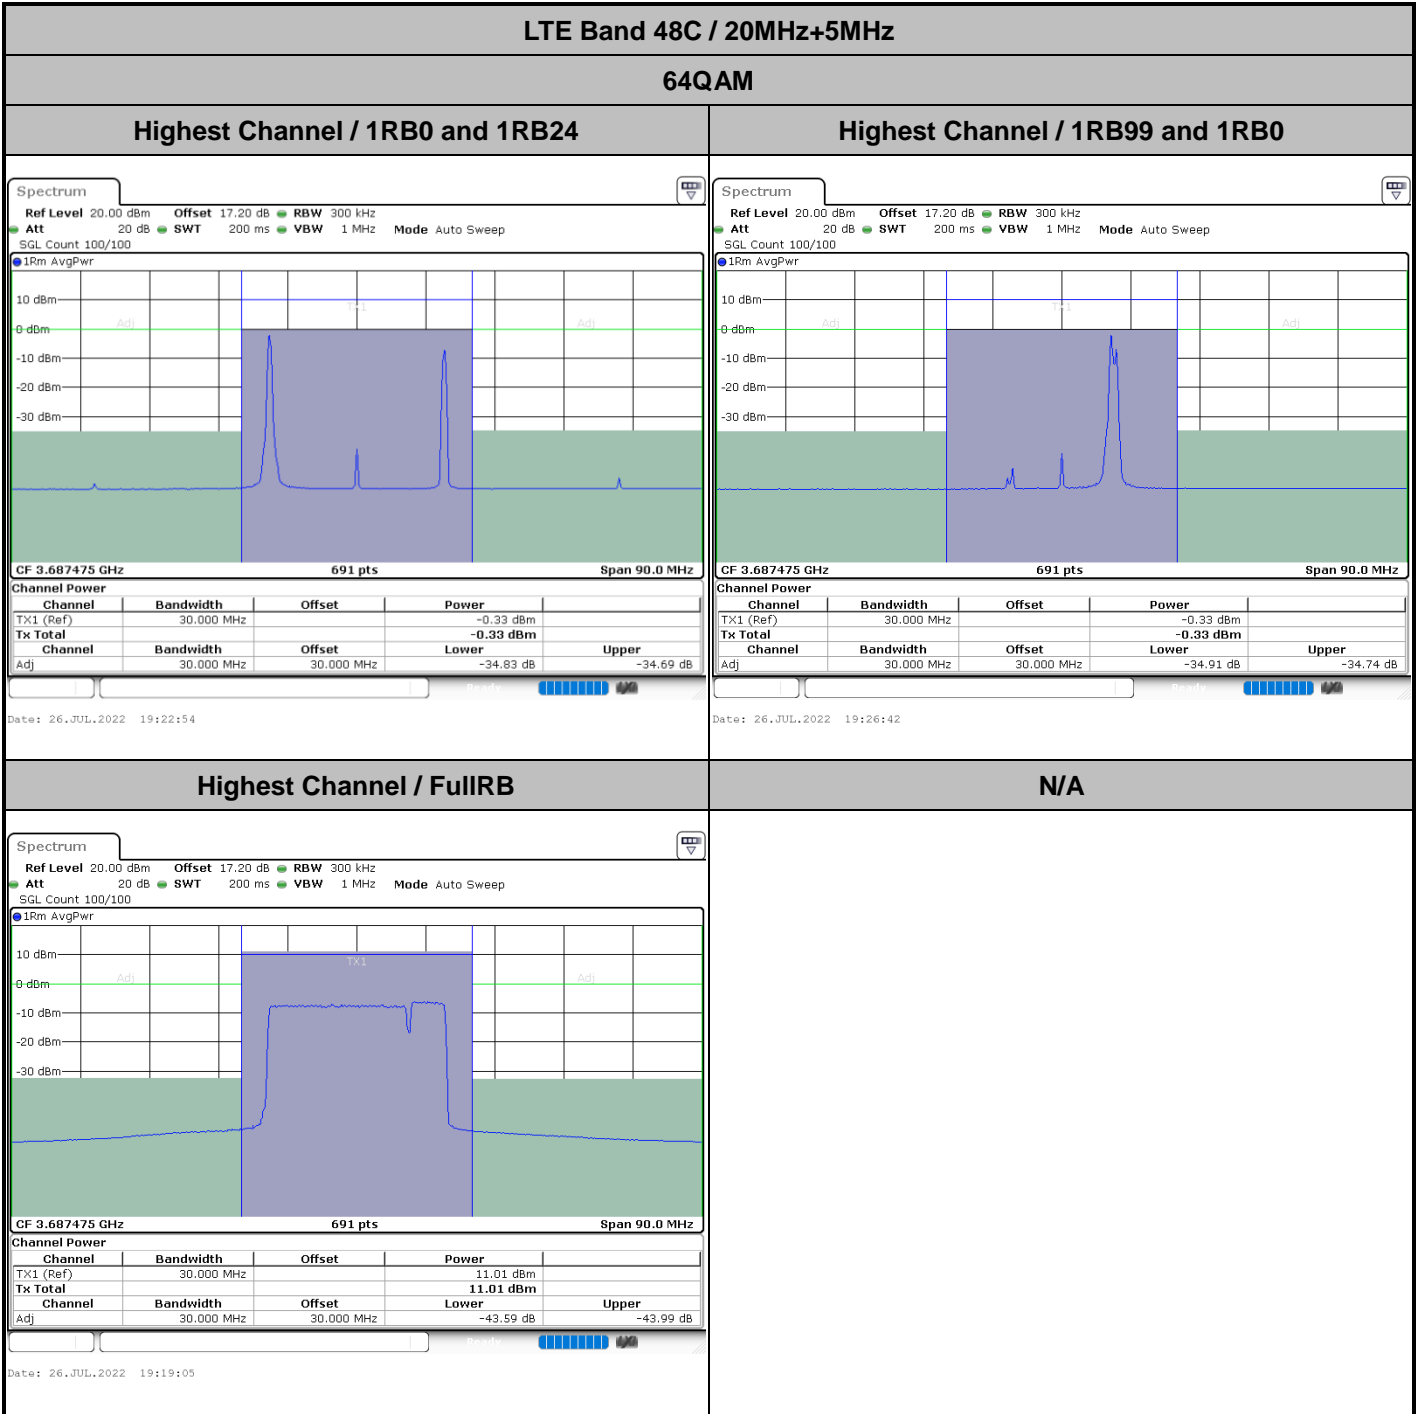

LTE Band 48C / 15MHz+20MHz

64QAM

Highest Channel / 1RB0 and 1RB99

Highest Channel / 1RB74 and 1RB0

Highest Channel / FullIRB

N/A

LTE Band 48C / 20MHz+5MHz

64QAM

Lowest Channel / 1RB0 and 1RB24

Lowest Channel / 1RB99 and 1RB0

Lowest Channel / FullIRB

N/A

LTE Band 48C / 20MHz+5MHz

64QAM

Middle Channel / 1RB0 and 1RB24

Middle Channel / 1RB99 and 1RB0

Middle Channel / FullRB

N/A

LTE Band 48C / 20MHz+10MHz

64QAM

Lowest Channel / 1RB0 and 1RB49

Lowest Channel / 1RB99 and 1RB0

Lowest Channel / FullIRB

N/A

LTE Band 48C / 20MHz+10MHz

64QAM

Middle Channel / 1RB0 and 1RB49

Middle Channel / 1RB99 and 1RB0

Middle Channel / FullIRB

N/A

LTE Band 48C / 20MHz+10MHz

64QAM