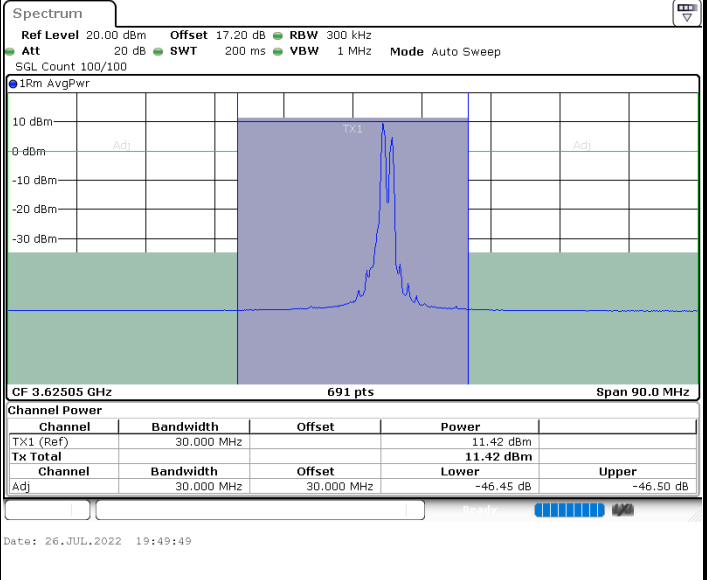

Lowest Channel / 1RB0 and 1RB24

Lowest Channel / 1RB99 and 1RB0

Lowest Channel / FullIRB

N/A

LTE Band 48C / 20MHz+5MHz

64QAM

Middle Channel / 1RB0 and 1RB24

Middle Channel / 1RB99 and 1RB0

Middle Channel / FullRB

N/A

LTE Band 48C / 20MHz+10MHz

64QAM

Lowest Channel / 1RB0 and 1RB49

Lowest Channel / 1RB99 and 1RB0

Lowest Channel / FullIRB

N/A

LTE Band 48C / 20MHz+10MHz

64QAM

Middle Channel / 1RB0 and 1RB49

Middle Channel / 1RB99 and 1RB0

Middle Channel / FullIRB

N/A

LTE Band 48C / 20MHz+10MHz

64QAM

Highest Channel / 1RB0 and 1RB49

Highest Channel / 1RB99 and 1RB0

Date: 26.JUL.2022 19:57:33

Date: 26.JUL.2022 20:01:22

Highest Channel / FullIRB

N/A

Date: 26.JUL.2022 19:53:45

LTE Band 48C / 20MHz+15MHz