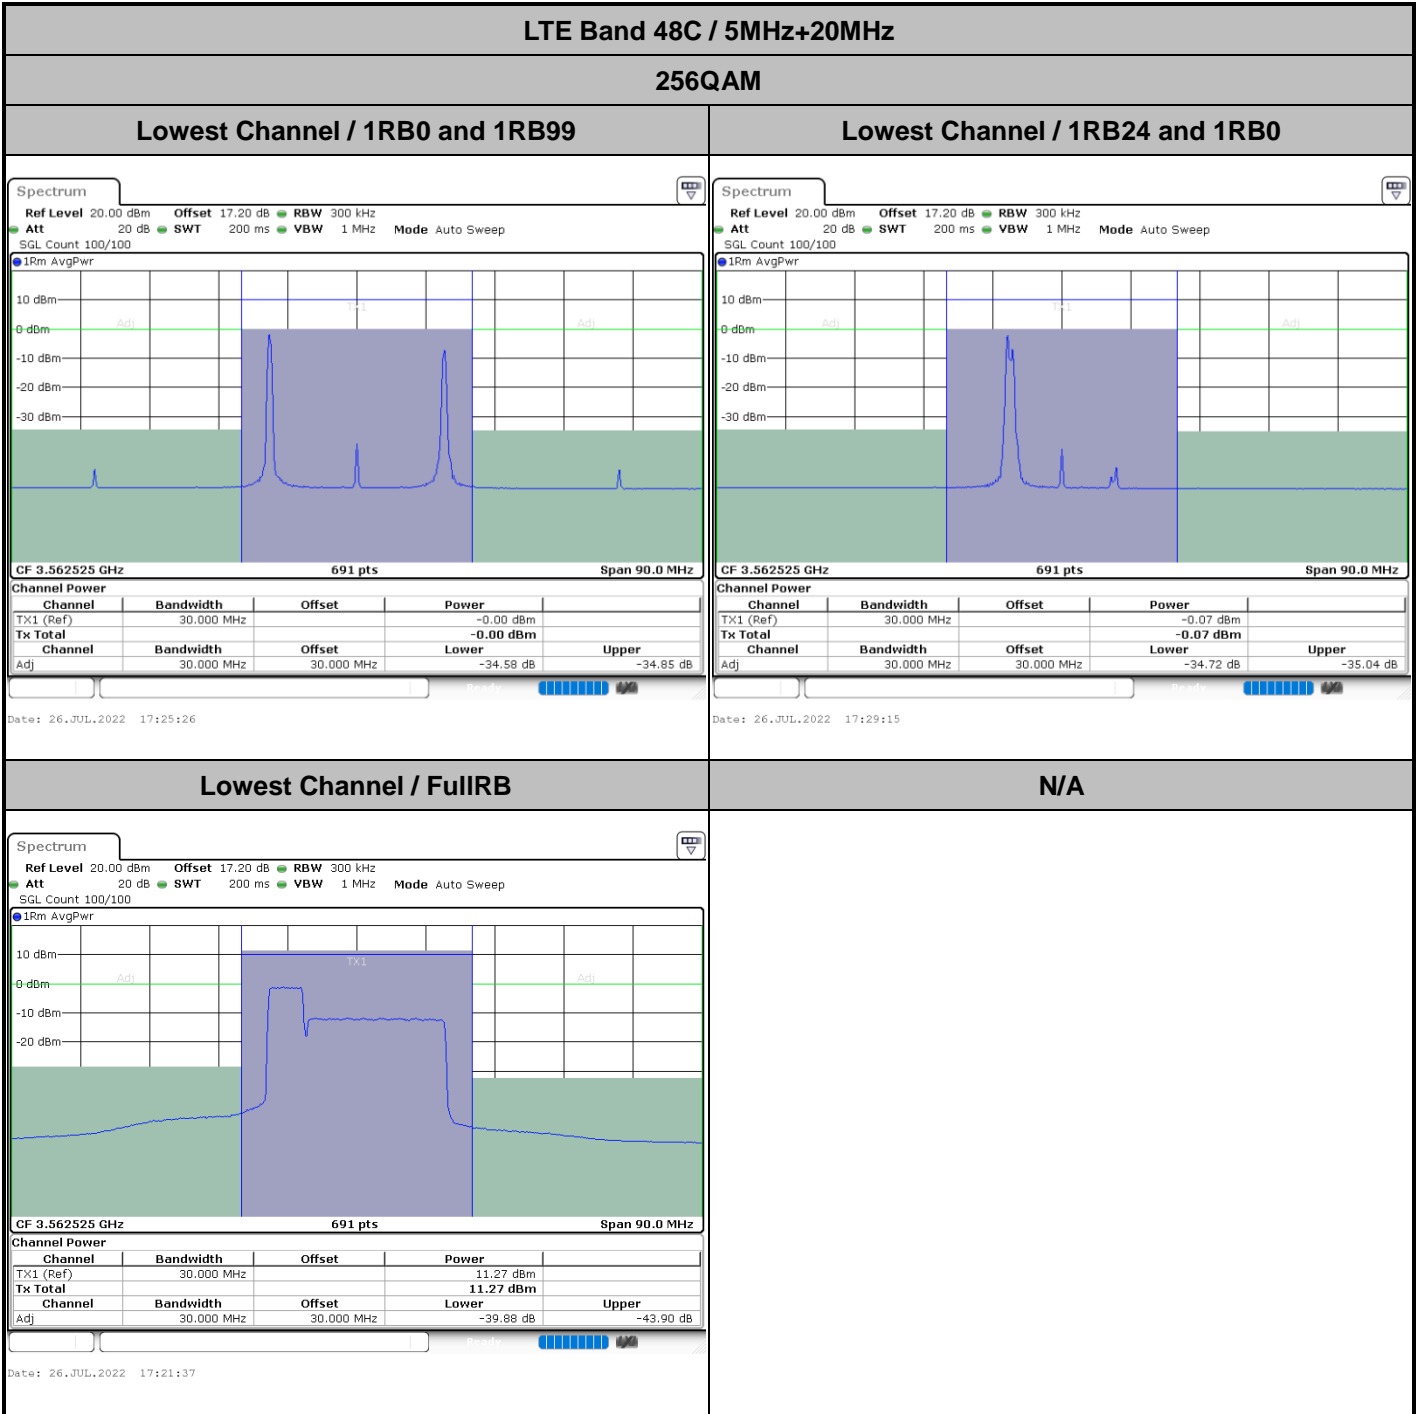

LTE Band 48C / 20MHz+20MHz

64QAM

MiddleChannel / 1RB0 and 1RB99

Middle Channel / 1RB99 and 1RB0

Middle Channel / FullIRB

N/A

LTE Band 48C / 20MHz+20MHz

64QAM

Highest Channel / 1RB0 and 1RB99

Highest Channel / 1RB99 and 1RB0

Highest Channel / FullIRB

N/A

LTE Band 48C / 10MHz+20MHz

256QAM

Lowest Channel / 1RB0 and 1RB99

Lowest Channel / 1RB49 and 1RB0

Date: 26.JUL.2022 17:50:25

Date: 26.JUL.2022 17:54:13

Lowest Channel / FullIRB

N/A

Date: 26.JUL.2022 17:46:36

LTE Band 48C / 10MHz+20MHz

256QAM

Middle Channel / 1RB0 and 1RB99

Middle Channel / 1RB49 and 1RB0

Middle Channel / FullRB

N/A

LTE Band 48C / 10MHz+20MHz

256QAM

Highest Channel / 1RB0 and 1RB99

Highest Channel / 1RB49 and 1RB0

Highest Channel / FullIRB