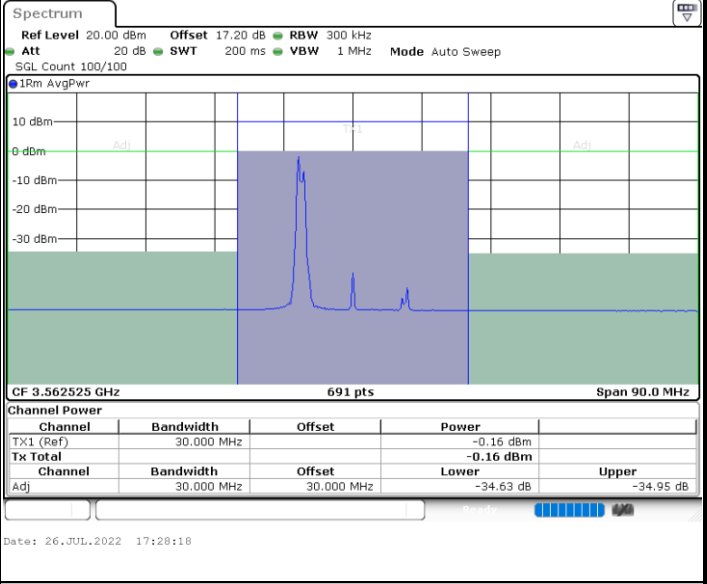

Highest Channel / FullIRB

N/A

LTE Band 48C / 5MHz+20MHz

64QAM

Lowest Channel / 1RB0 and 1RB99

Lowest Channel / 1RB24 and 1RB0

Lowest Channel / FullIRB

N/A

LTE Band 48C / 5MHz+20MHz

64QAM

Highest Channel / 1RB0 and 1RB99

Highest Channel / 1RB24 and 1RB0

Date: 26.JUL.2022 17:11:57

Date: 26.JUL.2022 17:16:44

Highest Channel / FullIRB

N/A