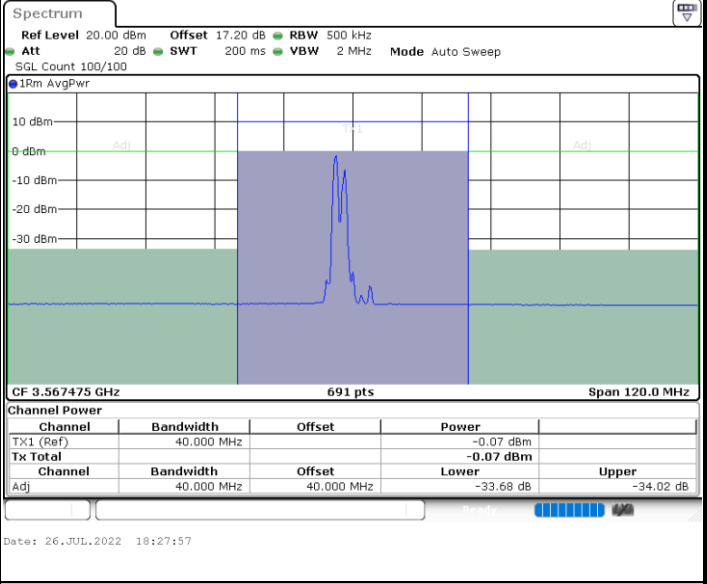

Date: 26.JUL.2022 18:16:21

Highest Channel / FullIRB

N/A

Date: 26.JUL.2022 18:08:44

LTE Band 48C / 15MHz+20MHz

64QAM

Lowest Channel / 1RB0 and 1RB99

Lowest Channel / 1RB74 and 1RB0

Lowest Channel / FullIRB

N/A

LTE Band 48C / 15MHz+20MHz

64QAM

Middle Channel / 1RB0 and 1RB99

Middle Channel / 1RB74 and 1RB0

Middle Channel / FullIRB

N/A

LTE Band 48C / 15MHz+20MHz

64QAM

Highest Channel / 1RB0 and 1RB99

Highest Channel / 1RB74 and 1RB0

Highest Channel / FullIRB

N/A

LTE Band 48C / 20MHz+5MHz

64QAM