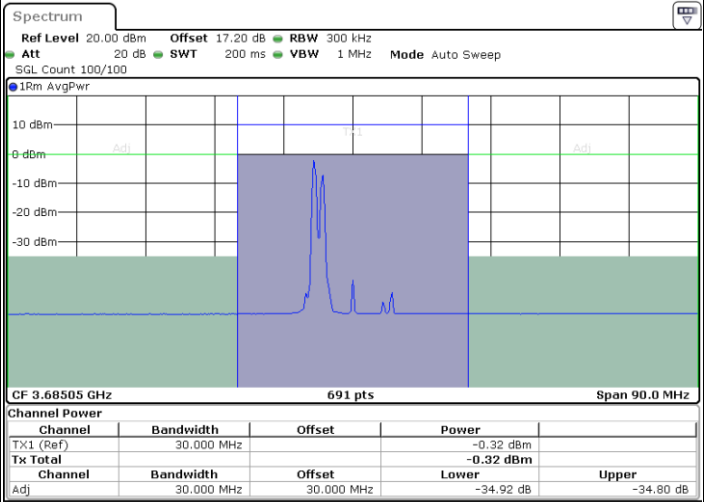

Middle Channel / FullIRB

N/A

Date: 26.JUL.2022 17:57:12

LTE Band 48C / 10MHz+20MHz

64QAM

Highest Channel / 1RB0 and 1RB99

Highest Channel / 1RB49 and 1RB0

Date: 26.JUL.2022 18:12:33

Date: 26.JUL.2022 18:16:21

Highest Channel / FullIRB

N/A

Date: 26.JUL.2022 18:08:44

LTE Band 48C / 15MHz+20MHz

64QAM

Lowest Channel / 1RB0 and 1RB99

Lowest Channel / 1RB74 and 1RB0