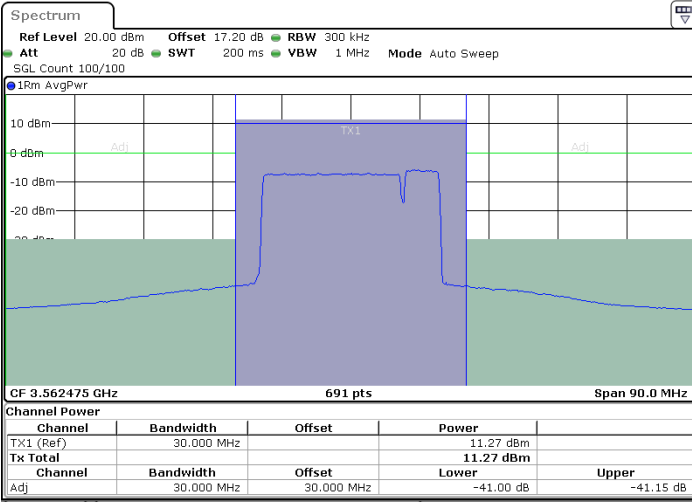

256QAM

Highest Channel / 1RB0 and 1RB99

Highest Channel / 1RB74 and 1RB0

Highest Channel / FullIRB

N/A

LTE Band 48C / 20MHz+5MHz

256QAM

Lowest Channel / 1RB0 and 1RB24

Lowest Channel / 1RB99 and 1RB0

Date: 26.JUL.2022 18:59:53

Date: 26.JUL.2022 19:04:33

Lowest Channel / FullIRB

N/A

Date: 26.JUL.2022 18:56:05

LTE Band 48C / 20MHz+5MHz

256QAM

Middle Channel / 1RB0 and 1RB24

Middle Channel / 1RB99 and 1RB0

Date: 26.JUL.2022 19:12:18

Date: 26.JUL.2022 19:16:06

Middle Channel / FullRB

N/A

Date: 26.JUL.2022 19:08:28

LTE Band 48C / 20MHz+10MHz