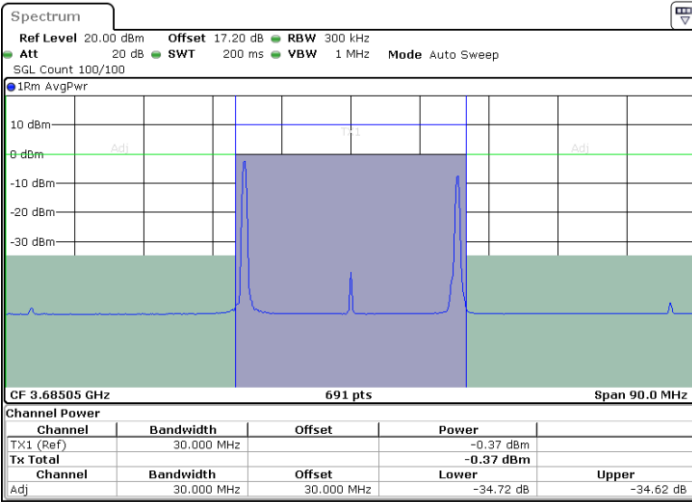

Middle Channel / FullIRB

N/A

Date: 26.JUL.2022 17:57:12

LTE Band 48C / 10MHz+20MHz

64QAM

Highest Channel / 1RB0 and 1RB99

Highest Channel / 1RB49 and 1RB0

Date: 26.JUL.2022 18:12:33

Date: 26.JUL.2022 18:16:21

Highest Channel / FullIRB

N/A

Date: 26.JUL.2022 18:08:44

LTE Band 48C / 15MHz+20MHz

64QAM

Lowest Channel / 1RB0 and 1RB99

Lowest Channel / 1RB74 and 1RB0