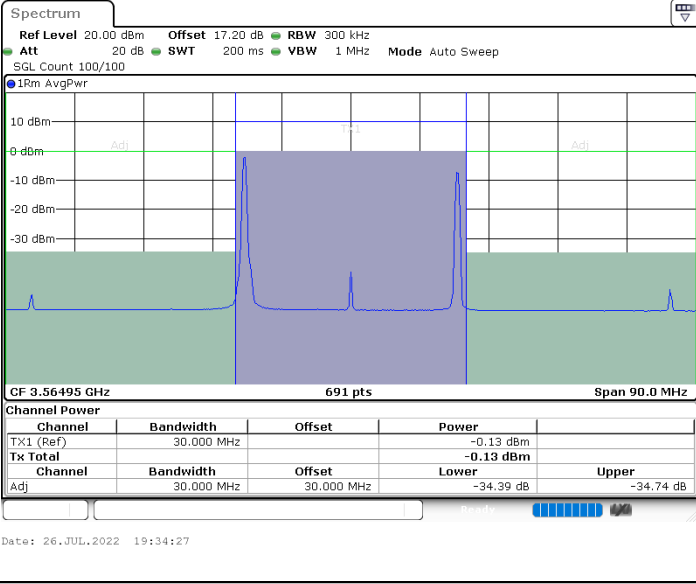

Lowest Channel / 1RB0 and 1RB24

Lowest Channel / 1RB99 and 1RB0

Lowest Channel / FullIRB

N/A

LTE Band 48C / 20MHz+5MHz

64QAM

Middle Channel / 1RB0 and 1RB24

Middle Channel / 1RB99 and 1RB0

Middle Channel / FullRB

N/A

LTE Band 48C / 20MHz+10MHz

64QAM

Lowest Channel / 1RB0 and 1RB49

Lowest Channel / 1RB99 and 1RB0

Lowest Channel / FullIRB

N/A

LTE Band 48C / 20MHz+10MHz

64QAM

Middle Channel / 1RB0 and 1RB49

Middle Channel / 1RB99 and 1RB0

Middle Channel / FullIRB

N/A

LTE Band 48C / 20MHz+10MHz

64QAM

Highest Channel / 1RB0 and 1RB49

Highest Channel / 1RB99 and 1RB0

Date: 26.JUL.2022 19:57:33

Date: 26.JUL.2022 20:01:22

Highest Channel / FullIRB

N/A

Date: 26.JUL.2022 19:53:45

LTE Band 48C / 20MHz+15MHz