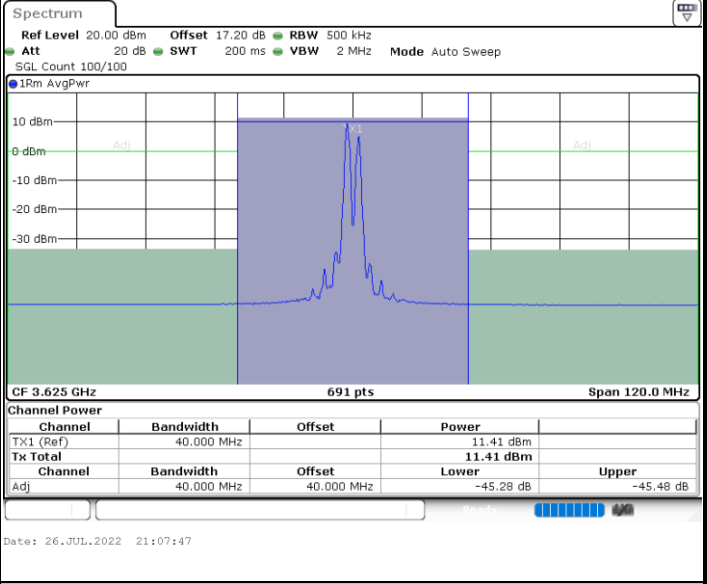

Date: 26.JUL.2022 20:16:55

LTE Band 48C / 20MHz+15MHz

64QAM

Highest Channel / 1RB0 and 1RB74

Highest Channel / 1RB99 and 1RB0

Highest Channel / FullIRB

N/A

LTE Band 48C / 20MHz+20MHz

64QAM

Lowest Channel / 1RB0 and 1RB99

Lowest Channel / 1RB99 and 1RB0

Date: 26.JUL.2022 20:53:47

Date: 26.JUL.2022 20:57:14

Lowest Channel / FullIRB

N/A

Date: 26.JUL.2022 20:50:19

LTE Band 48C / 20MHz+20MHz

64QAM

MiddleChannel / 1RB0 and 1RB99

Middle Channel / 1RB99 and 1RB0

Middle Channel / FullIRB

N/A

LTE Band 48C / 20MHz+20MHz

64QAM

Highest Channel / 1RB0 and 1RB99

Highest Channel / 1RB99 and 1RB0

Highest Channel / FullIRB

N/A

LTE Band 48C / 10MHz+20MHz

256QAM

Lowest Channel / 1RB0 and 1RB99

Lowest Channel / 1RB49 and 1RB0