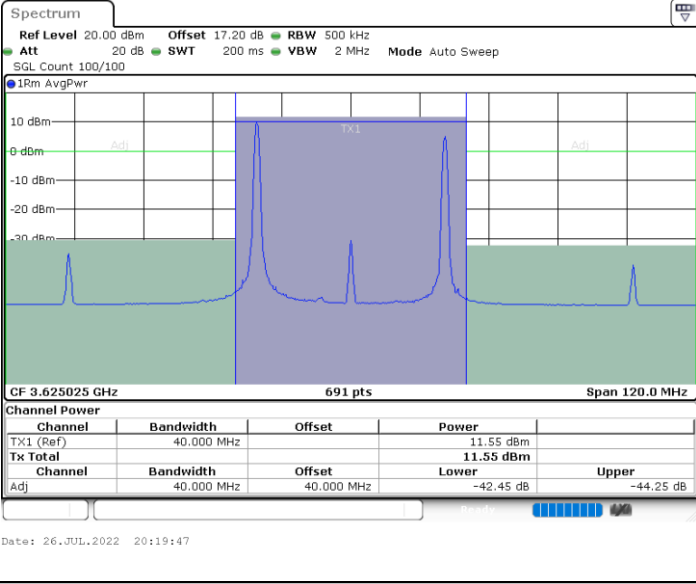

Middle Channel / FullRB

N/A

LTE Band 48C / 20MHz+10MHz

16QAM

Highest Channel / 1RB0 and 1RB49

Highest Channel / 1RB99 and 1RB0

Highest Channel / FullIRB

N/A

LTE Band 48C / 20MHz+15MHz

16QAM

Lowest Channel / 1RB0 and 1RB74

Lowest Channel / 1RB99 and 1RB0

Lowest Channel / FullIRB

N/A

LTE Band 48C / 20MHz+15MHz

16QAM

Middle Channel / 1RB0 and 1RB74

Middle Channel / 1RB99 and 1RB0

Middle Channel / FullIRB

N/A

LTE Band 48C / 20MHz+15MHz

16QAM

Highest Channel / 1RB0 and 1RB74

Highest Channel / 1RB99 and 1RB0