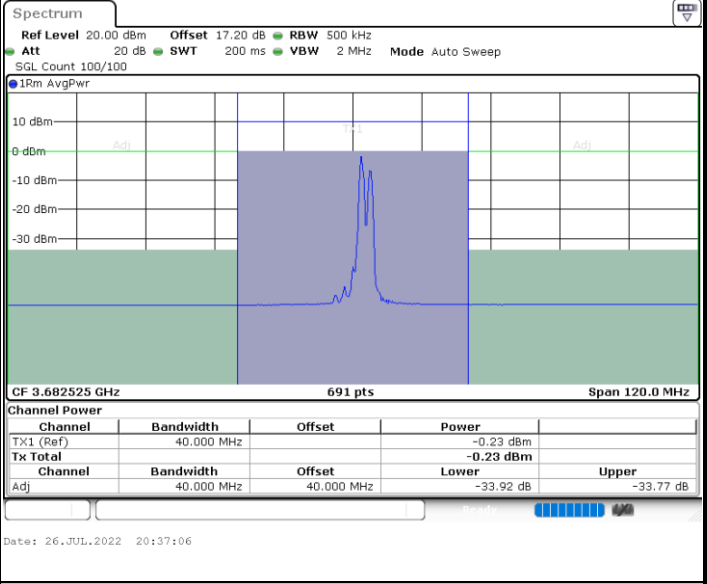

Lowest Channel / FullIRB

N/A

LTE Band 48C / 20MHz+15MHz

256QAM

Middle Channel / 1RB0 and 1RB74

Middle Channel / 1RB99 and 1RB0

Date: 26.JUL.2022 20:21:42

Date: 26.JUL.2022 20:25:32

Middle Channel / FullRB

N/A

Date: 26.JUL.2022 20:17:53

LTE Band 48C / 20MHz+15MHz

256QAM

Highest Channel / 1RB0 and 1RB74

Highest Channel / 1RB99 and 1RB0

Highest Channel / FullIRB

N/A

LTE Band 48C / 20MHz+20MHz

256QAM

Lowest Channel / 1RB0 and 1RB99

Lowest Channel / 1RB99 and 1RB0

Lowest Channel / FullIRB

N/A