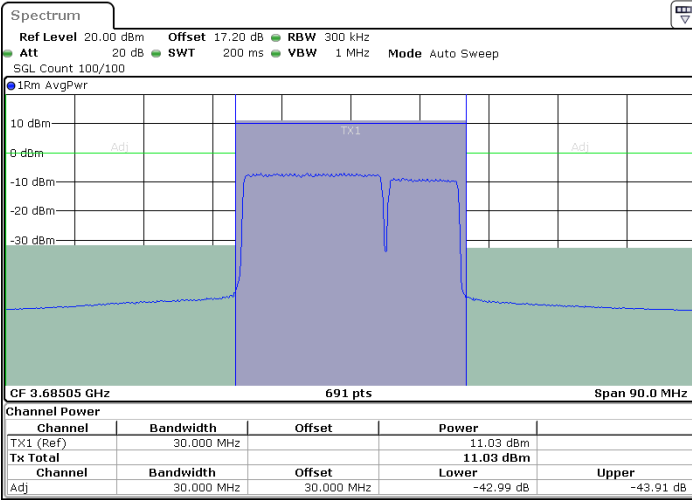

LTE Band 48C / 20MHz+10MHz

64QAM

Middle Channel / 1RB0 and 1RB49

Middle Channel / 1RB99 and 1RB0

Middle Channel / FullIRB

N/A

LTE Band 48C / 20MHz+10MHz

64QAM

Highest Channel / 1RB0 and 1RB49

Highest Channel / 1RB99 and 1RB0

Date: 26.JUL.2022 19:57:33

Date: 26.JUL.2022 20:01:22

Highest Channel / FullIRB

N/A

Date: 26.JUL.2022 19:53:45

LTE Band 48C / 20MHz+15MHz