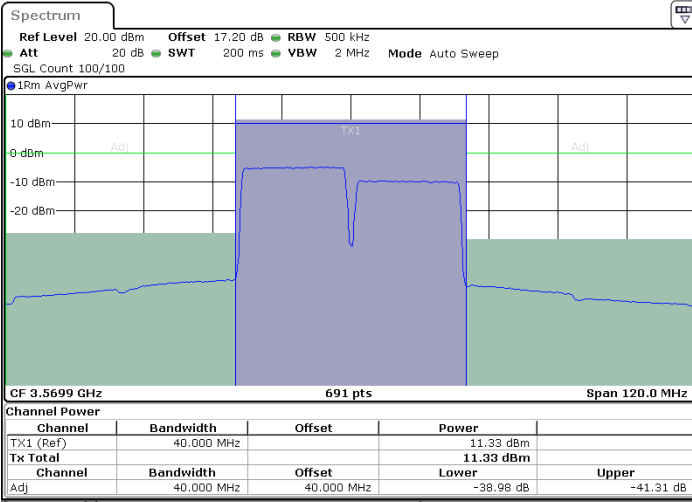

Middle Channel / 1RB0 and 1RB74

Middle Channel / 1RB99 and 1RB0

Middle Channel / FullIRB

N/A

LTE Band 48C / 20MHz+15MHz

16QAM

Highest Channel / 1RB0 and 1RB74

Highest Channel / 1RB99 and 1RB0

Highest Channel / FullIRB

N/A

LTE Band 48C / 20MHz+20MHz

16QAM

Lowest Channel / 1RB0 and 1RB99

Lowest Channel / 1RB99 and 1RB0

Date: 26.JUL.2022 20:52:55

Date: 26.JUL.2022 20:56:23

Lowest Channel / FullIRB

N/A

Date: 26.JUL.2022 20:49:27

LTE Band 48C / 20MHz+20MHz

16QAM

MiddleChannel / 1RB0 and 1RB99

Middle Channel / 1RB99 and 1RB0

Date: 26.JUL.2022 21:03:28