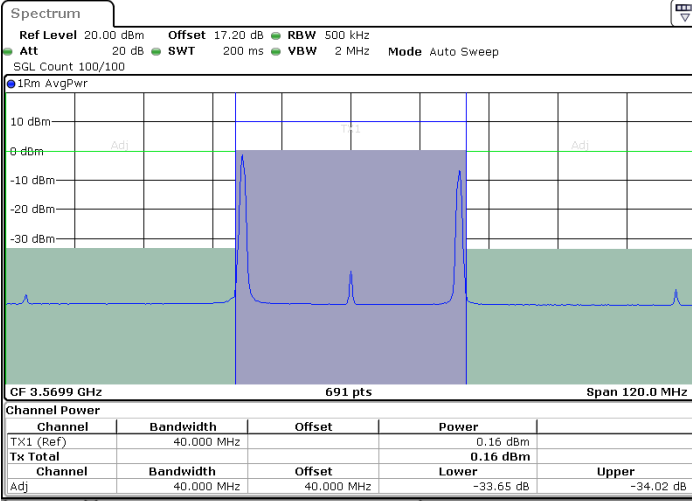

Middle Channel / 1RB0 and 1RB74

Middle Channel / 1RB99 and 1RB0

Middle Channel / FullIRB

N/A

LTE Band 48C / 20MHz+15MHz

16QAM

Highest Channel / 1RB0 and 1RB74

Highest Channel / 1RB99 and 1RB0

Highest Channel / FullIRB

N/A

LTE Band 48C / 20MHz+20MHz

16QAM

Lowest Channel / 1RB0 and 1RB99

Lowest Channel / 1RB99 and 1RB0

Date: 26.JUL.2022 20:52:55

Date: 26.JUL.2022 20:56:23

Lowest Channel / FullIRB

N/A

Date: 26.JUL.2022 20:49:27

LTE Band 48C / 20MHz+20MHz

16QAM

MiddleChannel / 1RB0 and 1RB99

Middle Channel / 1RB99 and 1RB0

Date: 26.JUL.2022 21:03:28