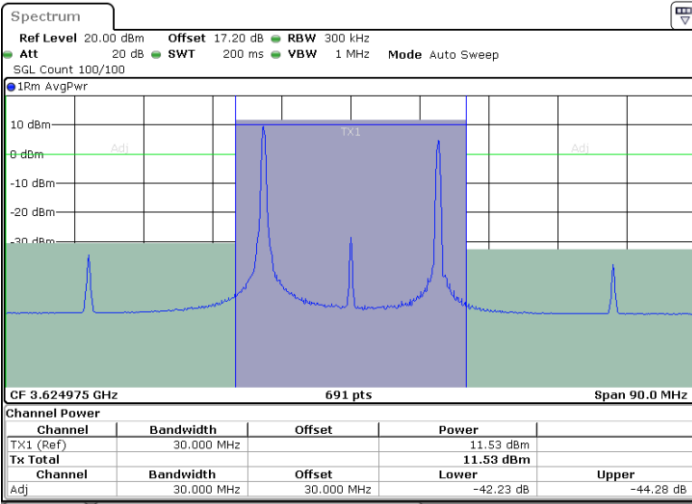

256QAM

Highest Channel / 1RB0 and 1RB99

Highest Channel / 1RB74 and 1RB0

Highest Channel / FullIRB

N/A

LTE Band 48C / 20MHz+5MHz

256QAM

Lowest Channel / 1RB0 and 1RB24

Lowest Channel / 1RB99 and 1RB0

Date: 26.JUL.2022 18:59:53

Date: 26.JUL.2022 19:04:33

Lowest Channel / FullIRB

N/A

Date: 26.JUL.2022 18:56:05

LTE Band 48C / 20MHz+5MHz

256QAM

Middle Channel / 1RB0 and 1RB24

Middle Channel / 1RB99 and 1RB0

Date: 26.JUL.2022 19:12:18

Date: 26.JUL.2022 19:16:06

Middle Channel / FullRB

N/A

Date: 26.JUL.2022 19:08:28

LTE Band 48C / 20MHz+10MHz