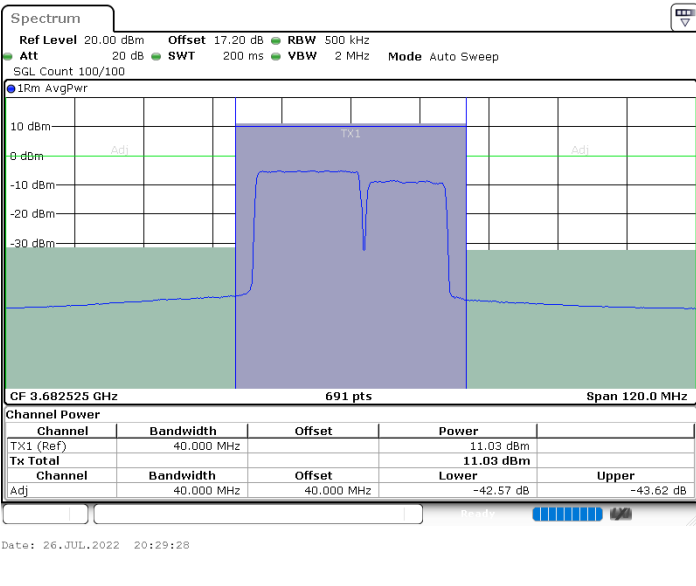

Lowest Channel / FullIRB

N/A

LTE Band 48C / 20MHz+15MHz

256QAM

Middle Channel / 1RB0 and 1RB74

Middle Channel / 1RB99 and 1RB0

Date: 26.JUL.2022 20:21:42

Date: 26.JUL.2022 20:25:32

Middle Channel / FullRB

N/A

Date: 26.JUL.2022 20:17:53

LTE Band 48C / 20MHz+15MHz

256QAM

Highest Channel / 1RB0 and 1RB74

Highest Channel / 1RB99 and 1RB0

Highest Channel / FullIRB

N/A

LTE Band 48C / 20MHz+20MHz

256QAM

Lowest Channel / 1RB0 and 1RB99

Lowest Channel / 1RB99 and 1RB0

Lowest Channel / FullIRB

N/A