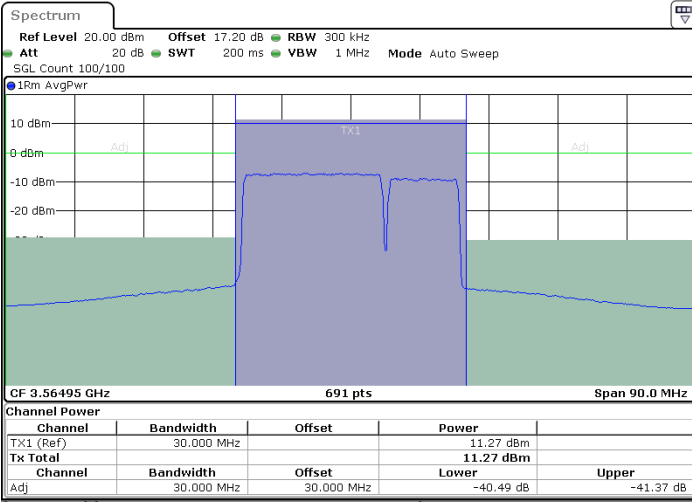

16QAM

Middle Channel / 1RB0 and 1RB24

Middle Channel / 1RB99 and 1RB0

Middle Channel / FullIRB

N/A

LTE Band 48C / 20MHz+5MHz

16QAM

Highest Channel / 1RB0 and 1RB24

Highest Channel / 1RB99 and 1RB0

Highest Channel / FullIRB

N/A

LTE Band 48C / 20MHz+10MHz

16QAM

Lowest Channel / 1RB0 and 1RB49

Lowest Channel / 1RB99 and 1RB0

Date: 26.JUL.2022 19:33:30

Date: 26.JUL.2022 19:37:18

Lowest Channel / FullIRB

N/A

Date: 26.JUL.2022 19:29:40

LTE Band 48C / 20MHz+10MHz

16QAM

Middle Channel / 1RB0 and 1RB49

Middle Channel / 1RB99 and 1RB0

Middle Channel / FullRB

N/A

LTE Band 48C / 20MHz+10MHz

16QAM

Highest Channel / 1RB0 and 1RB49

Highest Channel / 1RB99 and 1RB0

Highest Channel / FullIRB

N/A