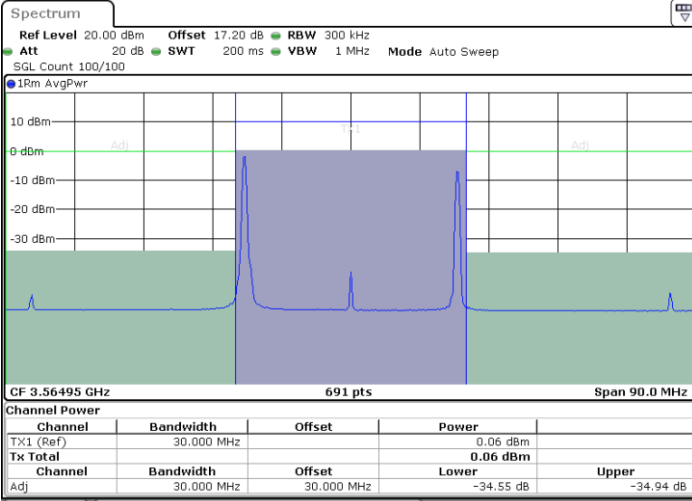

Highest Channel / 1RB99 and 1RB0

Highest Channel / FullIRB

N/A

LTE Band 48C / 20MHz+10MHz

16QAM

Lowest Channel / 1RB0 and 1RB49

Lowest Channel / 1RB99 and 1RB0

Date: 26.JUL.2022 19:33:30