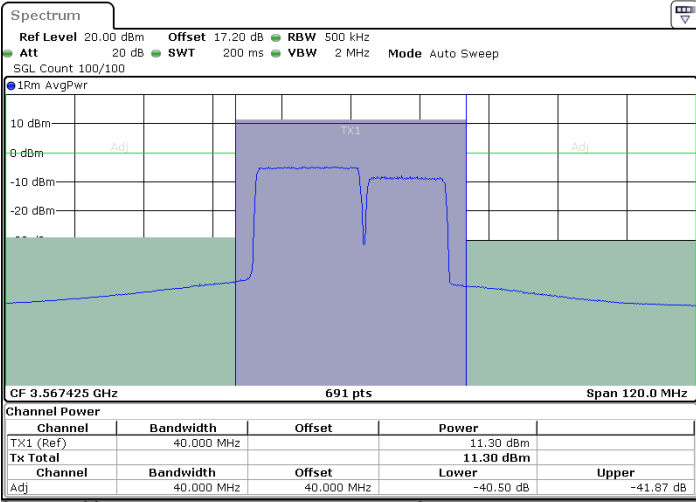

Highest Channel / 1RB0 and 1RB49

Highest Channel / 1RB99 and 1RB0

Date: 26.JUL.2022 19:57:33

Date: 26.JUL.2022 20:01:22

Highest Channel / FullIRB

N/A

Date: 26.JUL.2022 19:53:45

LTE Band 48C / 20MHz+15MHz

64QAM

Lowest Channel / 1RB0 and 1RB74

Lowest Channel / 1RB99 and 1RB0

Date: 26.JUL.2022 20:09:08

Date: 26.JUL.2022 20:12:58

Lowest Channel / FullIRB

N/A

Date: 26.JUL.2022 20:09:19

LTE Band 48C / 20MHz+15MHz

64QAM

Middle Channel / 1RB0 and 1RB74

Middle Channel / 1RB99 and 1RB0

Date: 26.JUL.2022 20:20:45

Date: 26.JUL.2022 20:24:35

Middle Channel / FullRB

N/A