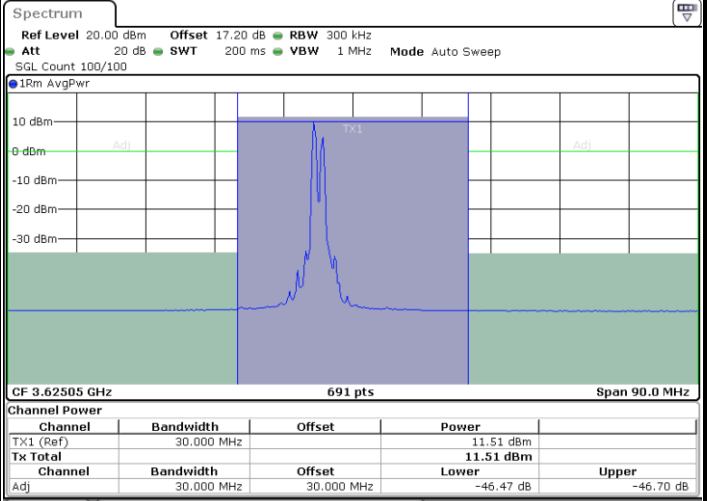

N/A

Date: 26.JUL.2022 17:49:39

LTE Band 48C / 10MHz+20MHz

64QAM

Middle Channel / 1RB0 and 1RB99

Middle Channel / 1RB49 and 1RB0

Date: 26.JUL.2022 18:01:00

Date: 26.JUL.2022 18:04:48

Middle Channel / FullIRB

N/A

Date: 26.JUL.2022 17:57:12

LTE Band 48C / 10MHz+20MHz

64QAM

Highest Channel / 1RB0 and 1RB99

Highest Channel / 1RB49 and 1RB0

Date: 26.JUL.2022 18:12:33