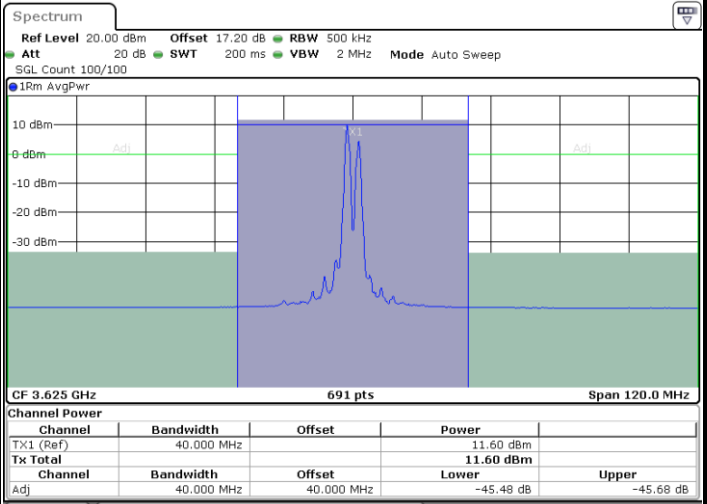

Highest Channel / FullIRB

N/A

LTE Band 48C / 20MHz+20MHz

16QAM

Lowest Channel / 1RB0 and 1RB99

Lowest Channel / 1RB99 and 1RB0

Date: 26.JUL.2022 20:52:55

Date: 26.JUL.2022 20:56:23

Lowest Channel / FullIRB

N/A

Date: 26.JUL.2022 20:49:27

LTE Band 48C / 20MHz+20MHz

16QAM

MiddleChannel / 1RB0 and 1RB99

Middle Channel / 1RB99 and 1RB0

Date: 26.JUL.2022 21:03:28

Date: 26.JUL.2022 21:06:56

Middle Channel / FullRB

N/A

Date: 26.JUL.2022 20:59:59

LTE Band 48C / 20MHz+20MHz

16QAM

Highest Channel / 1RB0 and 1RB99

Highest Channel / 1RB99 and 1RB0

Highest Channel / FullIRB

N/A

LTE Band 48C / 5MHz+20MHz

64QAM

Lowest Channel / 1RB0 and 1RB99

Lowest Channel / 1RB24 and 1RB0

Lowest Channel / FullIRB

N/A