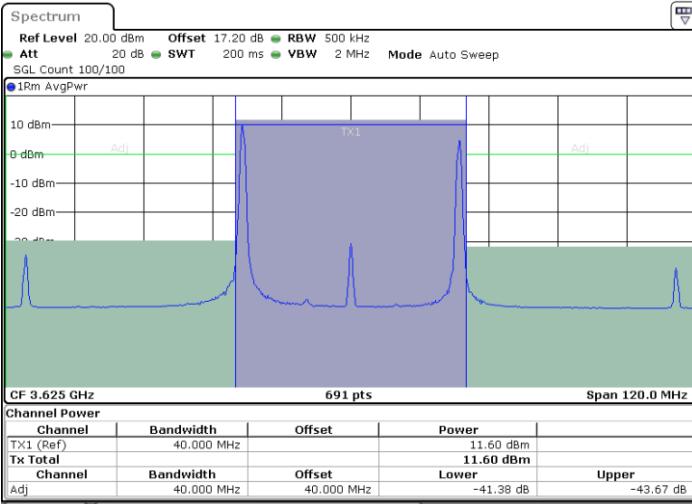

Highest Channel / FullIRB

N/A

LTE Band 48C / 20MHz+20MHz

16QAM

Lowest Channel / 1RB0 and 1RB99

Lowest Channel / 1RB99 and 1RB0

Date: 26.JUL.2022 20:52:55

Date: 26.JUL.2022 20:56:23

Lowest Channel / FullIRB

N/A

Date: 26.JUL.2022 20:49:27

LTE Band 48C / 20MHz+20MHz

16QAM

MiddleChannel / 1RB0 and 1RB99

Middle Channel / 1RB99 and 1RB0

Date: 26.JUL.2022 21:03:28

Date: 26.JUL.2022 21:06:56

Middle Channel / FullRB

N/A

Date: 26.JUL.2022 20:59:59

LTE Band 48C / 20MHz+20MHz

16QAM

Highest Channel / 1RB0 and 1RB99

Highest Channel / 1RB99 and 1RB0