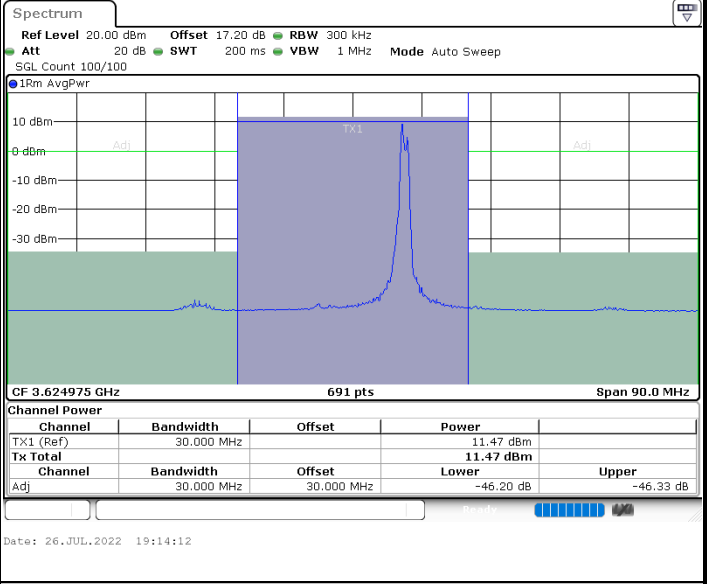

LTE Band 48C / 15MHz+20MHz

16QAM

Highest Channel / 1RB0 and 1RB99

Highest Channel / 1RB74 and 1RB0

Highest Channel / FullIRB

N/A

LTE Band 48C / 20MHz+5MHz

16QAM

Lowest Channel / 1RB0 and 1RB24

Lowest Channel / 1RB99 and 1RB0

Date: 26.JUL.2022 18:57:59

Date: 26.JUL.2022 19:01:48

Lowest Channel / FullIRB

N/A

Date: 26.JUL.2022 18:54:11

LTE Band 48C / 20MHz+5MHz

16QAM

Middle Channel / 1RB0 and 1RB24

Middle Channel / 1RB99 and 1RB0

Middle Channel / FullIRB

N/A

LTE Band 48C / 20MHz+5MHz

16QAM

Highest Channel / 1RB0 and 1RB24

Highest Channel / 1RB99 and 1RB0

Highest Channel / FullIRB

N/A

LTE Band 48C / 20MHz+10MHz

16QAM

Lowest Channel / 1RB0 and 1RB49

Lowest Channel / 1RB99 and 1RB0

Date: 26.JUL.2022 19:33:30