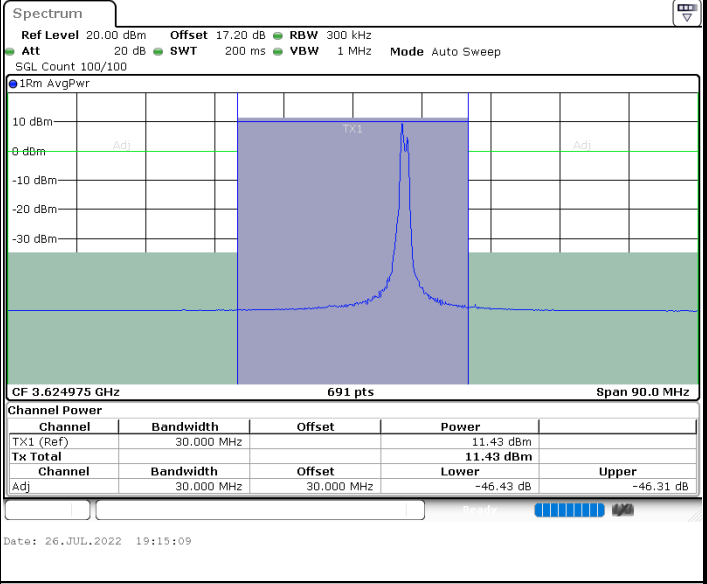

LTE Band 48C / 15MHz+20MHz

64QAM

Highest Channel / 1RB0 and 1RB99

Highest Channel / 1RB74 and 1RB0

Highest Channel / FullIRB

N/A

LTE Band 48C / 20MHz+5MHz

64QAM

Lowest Channel / 1RB0 and 1RB24

Lowest Channel / 1RB99 and 1RB0

Lowest Channel / FullIRB

N/A

LTE Band 48C / 20MHz+5MHz

64QAM

Middle Channel / 1RB0 and 1RB24

Middle Channel / 1RB99 and 1RB0

Middle Channel / FullRB

N/A

LTE Band 48C / 20MHz+10MHz

64QAM

Lowest Channel / 1RB0 and 1RB49

Lowest Channel / 1RB99 and 1RB0

Lowest Channel / FullIRB

N/A