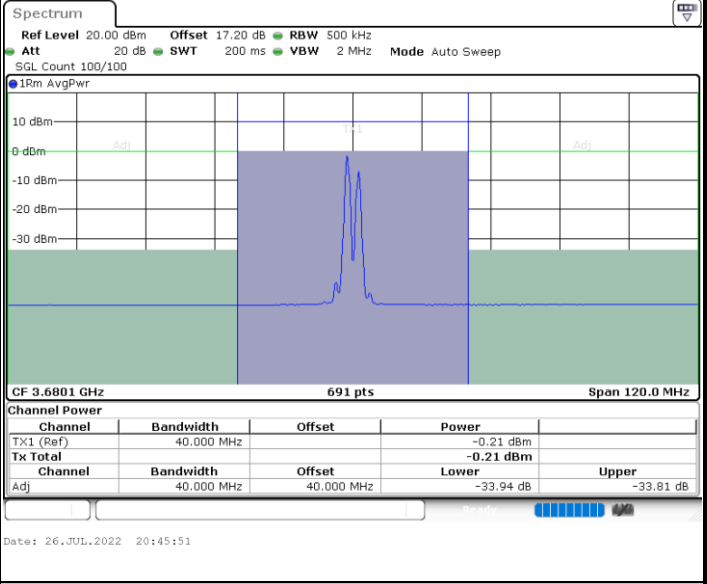

Date: 26.JUL.2022 21:06:56

Middle Channel / FullRB

N/A

Date: 26.JUL.2022 20:59:59

LTE Band 48C / 20MHz+20MHz

16QAM

Highest Channel / 1RB0 and 1RB99

Highest Channel / 1RB99 and 1RB0

Highest Channel / FullIRB

N/A

LTE Band 48C / 5MHz+20MHz

64QAM

Lowest Channel / 1RB0 and 1RB99

Lowest Channel / 1RB24 and 1RB0

Lowest Channel / FullIRB

N/A