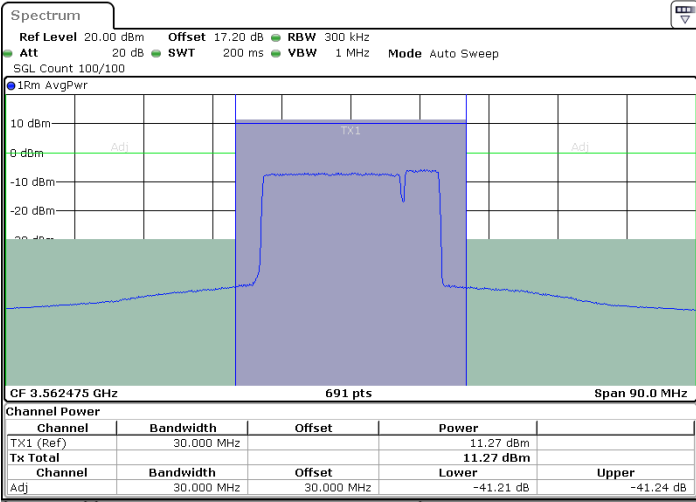

LTE Band 48C / 15MHz+20MHz

16QAM

Highest Channel / 1RB0 and 1RB99

Highest Channel / 1RB74 and 1RB0

Highest Channel / FullIRB

N/A

LTE Band 48C / 20MHz+5MHz

16QAM

Lowest Channel / 1RB0 and 1RB24

Lowest Channel / 1RB99 and 1RB0

Date: 26.JUL.2022 18:57:59

Date: 26.JUL.2022 19:01:48

Lowest Channel / FullIRB

N/A

Date: 26.JUL.2022 18:54:11

LTE Band 48C / 20MHz+5MHz

16QAM

Middle Channel / 1RB0 and 1RB24

Middle Channel / 1RB99 and 1RB0

Middle Channel / FullIRB

N/A

LTE Band 48C / 20MHz+5MHz

16QAM

Highest Channel / 1RB0 and 1RB24