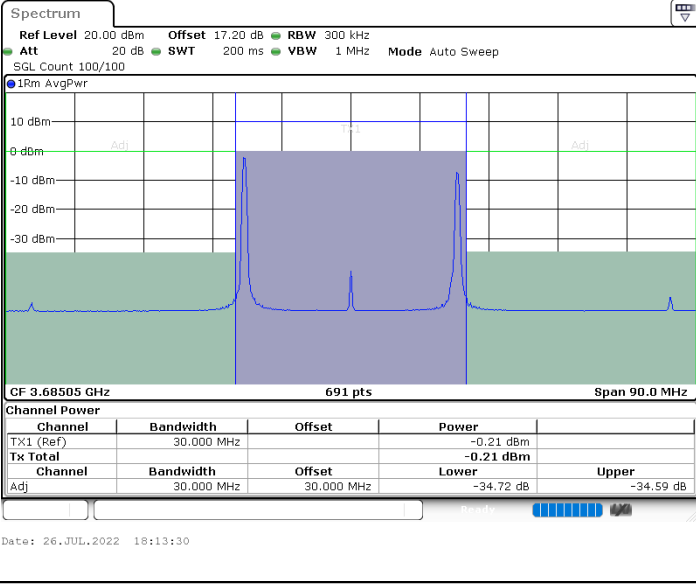

Date: 26.JUL.2022 17:50:25

Date: 26.JUL.2022 17:54:13

Lowest Channel / FullIRB

N/A

Date: 26.JUL.2022 17:46:36

LTE Band 48C / 10MHz+20MHz

256QAM

Middle Channel / 1RB0 and 1RB99

Middle Channel / 1RB49 and 1RB0

Middle Channel / FullRB

N/A

LTE Band 48C / 10MHz+20MHz

256QAM

Highest Channel / 1RB0 and 1RB99

Highest Channel / 1RB49 and 1RB0

Highest Channel / FullIRB

N/A

LTE Band 48C / 15MHz+20MHz

256QAM

Lowest Channel / 1RB0 and 1RB99

Lowest Channel / 1RB74 and 1RB0

Lowest Channel / FullIRB

N/A

LTE Band 48C / 15MHz+20MHz