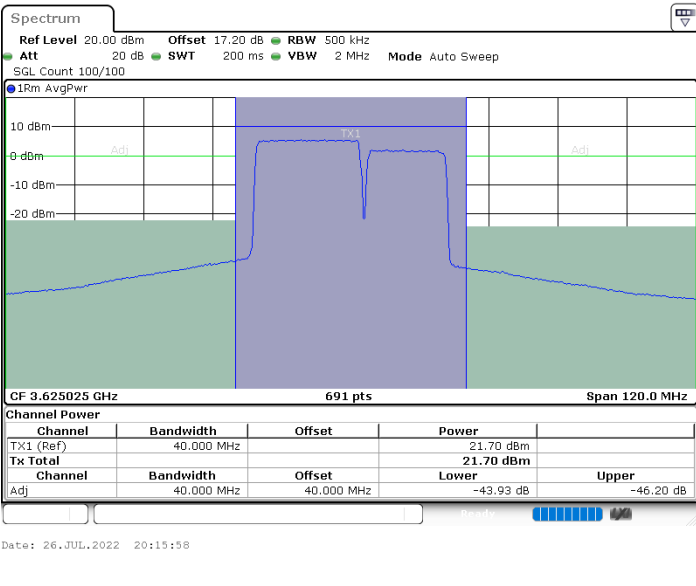

Middle Channel / FullRB

N/A

LTE Band 48C / 20MHz+10MHz

16QAM

Highest Channel / 1RB0 and 1RB49

Highest Channel / 1RB99 and 1RB0

Highest Channel / FullIRB

N/A

LTE Band 48C / 20MHz+15MHz

16QAM

Lowest Channel / 1RB0 and 1RB74

Lowest Channel / 1RB99 and 1RB0

Lowest Channel / FullIRB

N/A

LTE Band 48C / 20MHz+15MHz

16QAM

Middle Channel / 1RB0 and 1RB74

Middle Channel / 1RB99 and 1RB0

Middle Channel / FullIRB

N/A

LTE Band 48C / 20MHz+15MHz

16QAM

Highest Channel / 1RB0 and 1RB74

Highest Channel / 1RB99 and 1RB0