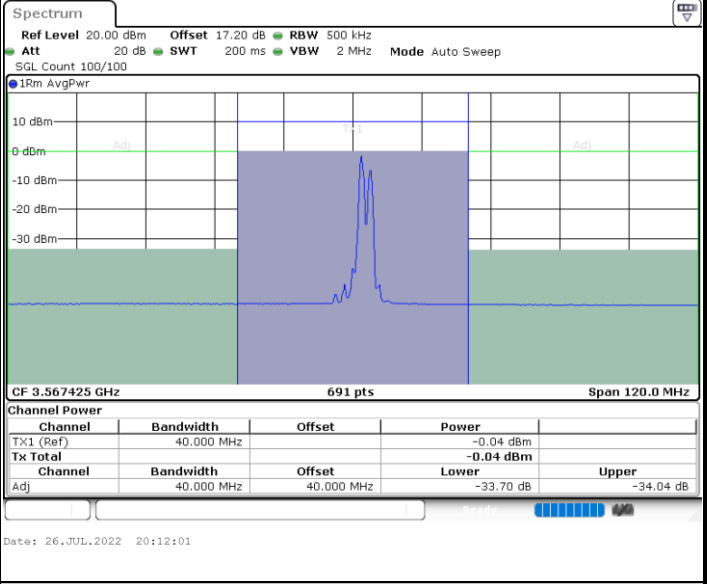

Middle Channel / FullRB

N/A

LTE Band 48C / 20MHz+10MHz

16QAM

Highest Channel / 1RB0 and 1RB49

Highest Channel / 1RB99 and 1RB0

Highest Channel / FullIRB

N/A

LTE Band 48C / 20MHz+15MHz

16QAM

Lowest Channel / 1RB0 and 1RB74

Lowest Channel / 1RB99 and 1RB0

Lowest Channel / FullIRB

N/A

LTE Band 48C / 20MHz+15MHz

16QAM