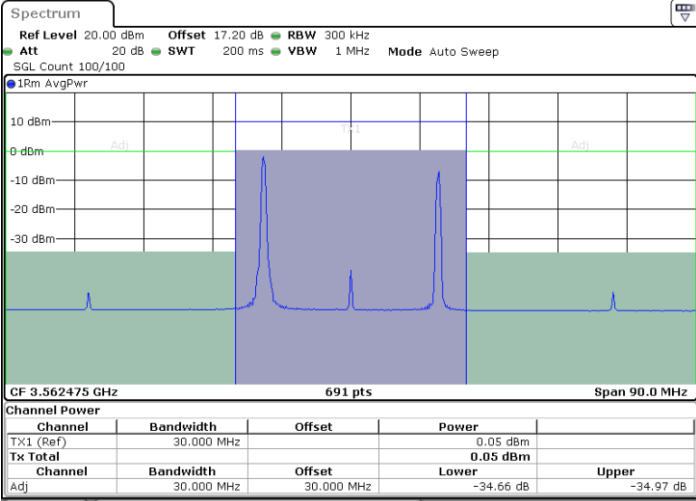

LTE Band 48C / 15MHz+20MHz

16QAM

Highest Channel / 1RB0 and 1RB99

Highest Channel / 1RB74 and 1RB0

Highest Channel / FullIRB

N/A

LTE Band 48C / 20MHz+5MHz

16QAM

Lowest Channel / 1RB0 and 1RB24

Lowest Channel / 1RB99 and 1RB0

Date: 26.JUL.2022 18:57:59

Date: 26.JUL.2022 19:01:48

Lowest Channel / FullIRB

N/A

Date: 26.JUL.2022 18:54:11

LTE Band 48C / 20MHz+5MHz