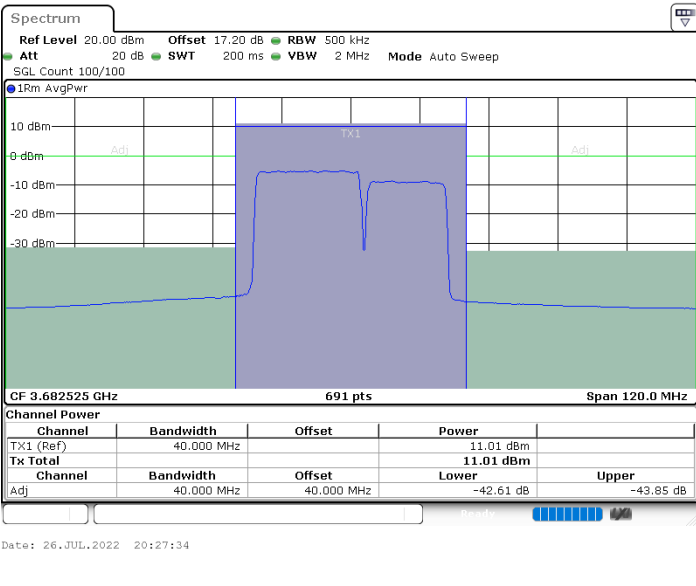

LTE Band 48C / 20MHz+15MHz

16QAM

Lowest Channel / 1RB0 and 1RB74

Lowest Channel / 1RB99 and 1RB0

Lowest Channel / FullIRB

N/A

LTE Band 48C / 20MHz+15MHz

16QAM

Middle Channel / 1RB0 and 1RB74

Middle Channel / 1RB99 and 1RB0

Middle Channel / FullIRB

N/A

LTE Band 48C / 20MHz+15MHz

16QAM

Highest Channel / 1RB0 and 1RB74

Highest Channel / 1RB99 and 1RB0

Highest Channel / FullIRB

N/A

LTE Band 48C / 20MHz+20MHz

16QAM

Lowest Channel / 1RB0 and 1RB99

Lowest Channel / 1RB99 and 1RB0

Date: 26.JUL.2022 20:52:55

Date: 26.JUL.2022 20:56:23