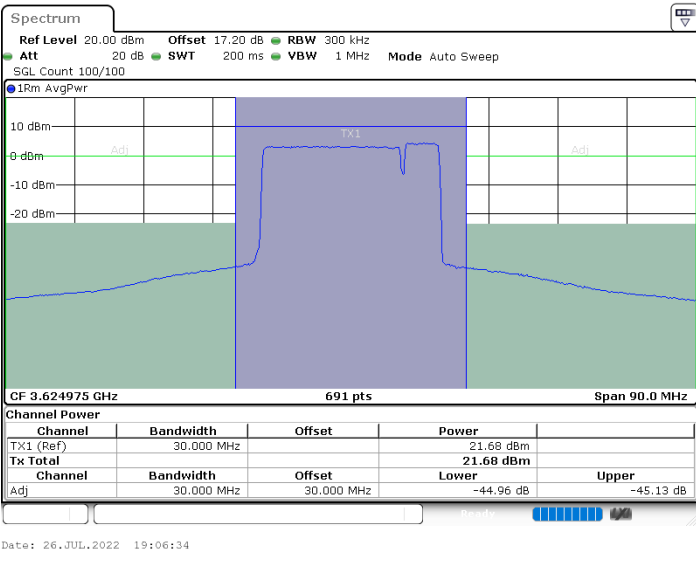

Lowest Channel / 1RB0 and 1RB24

Lowest Channel / 1RB99 and 1RB0

Date: 26.JUL.2022 18:57:59

Date: 26.JUL.2022 19:01:48

Lowest Channel / FullIRB

N/A

Date: 26.JUL.2022 18:54:11

LTE Band 48C / 20MHz+5MHz

16QAM

Middle Channel / 1RB0 and 1RB24

Middle Channel / 1RB99 and 1RB0

Middle Channel / FullIRB

N/A

LTE Band 48C / 20MHz+5MHz

16QAM

Highest Channel / 1RB0 and 1RB24

Highest Channel / 1RB99 and 1RB0

Highest Channel / FullIRB

N/A

LTE Band 48C / 20MHz+10MHz

16QAM

Lowest Channel / 1RB0 and 1RB49

Lowest Channel / 1RB99 and 1RB0

Date: 26.JUL.2022 19:33:30