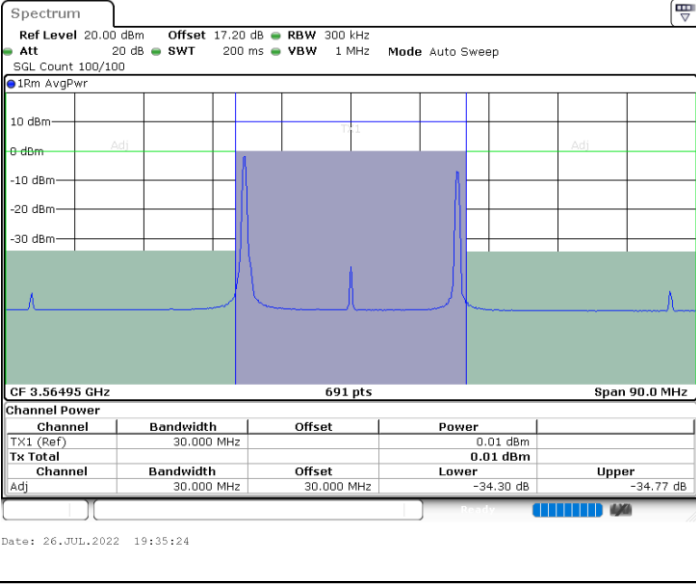

Lowest Channel / 1RB99 and 1RB0

Date: 26.JUL.2022 18:59:53

Date: 26.JUL.2022 19:04:33

Lowest Channel / FullIRB

N/A

Date: 26.JUL.2022 18:56:05

LTE Band 48C / 20MHz+5MHz

256QAM

Middle Channel / 1RB0 and 1RB24

Middle Channel / 1RB99 and 1RB0

Date: 26.JUL.2022 19:12:18

Date: 26.JUL.2022 19:16:06

Middle Channel / FullRB

N/A

Date: 26.JUL.2022 19:08:28

LTE Band 48C / 20MHz+10MHz

256QAM

Lowest Channel / 1RB0 and 1RB49

Lowest Channel / 1RB99 and 1RB0

Lowest Channel / FullIRB

N/A

LTE Band 48C / 20MHz+10MHz

256QAM

Middle Channel / 1RB0 and 1RB49