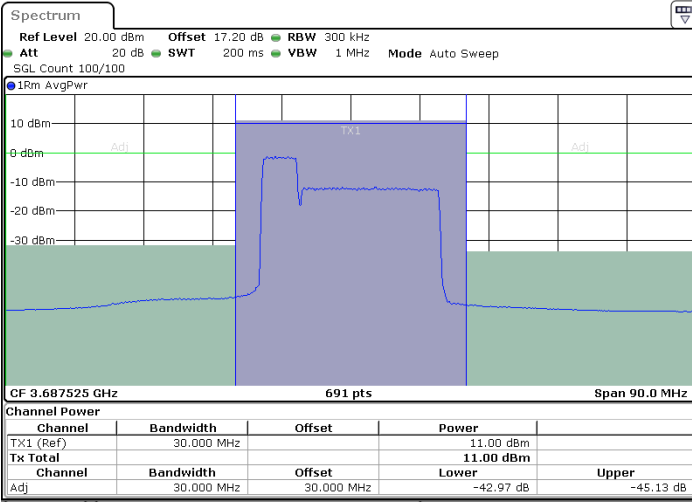

Highest Channel / FullIRB

N/A

LTE Band 48C / 5MHz+20MHz

64QAM

Lowest Channel / 1RB0 and 1RB99

Lowest Channel / 1RB24 and 1RB0

Lowest Channel / FullIRB

N/A

LTE Band 48C / 5MHz+20MHz

64QAM

Highest Channel / 1RB0 and 1RB99

Highest Channel / 1RB24 and 1RB0

Date: 26.JUL.2022 17:11:57

Date: 26.JUL.2022 17:16:44

Highest Channel / FullIRB

N/A

Date: 26.JUL.2022 16:54:49

LTE Band 48C / 10MHz+20MHz

64QAM

Lowest Channel / 1RB0 and 1RB99

Lowest Channel / 1RB49 and 1RB0

Date: 26.JUL.2022 17:49:28

Date: 26.JUL.2022 17:53:16

Lowest Channel / FullIRB