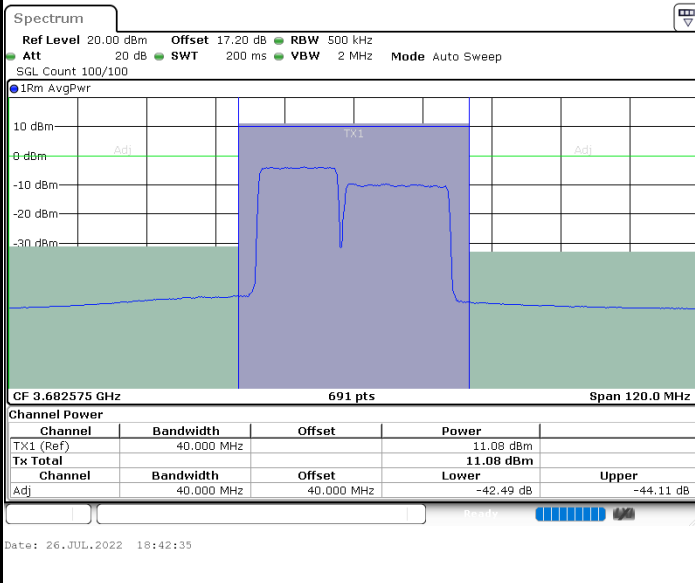

LTE Band 48C / 15MHz+20MHz

16QAM

Highest Channel / 1RB0 and 1RB99

Highest Channel / 1RB74 and 1RB0

Highest Channel / FullIRB

N/A

LTE Band 48C / 20MHz+5MHz

16QAM

Lowest Channel / 1RB0 and 1RB24

Lowest Channel / 1RB99 and 1RB0

Date: 26.JUL.2022 18:57:59

Date: 26.JUL.2022 19:01:48

Lowest Channel / FullIRB

N/A

Date: 26.JUL.2022 18:54:11

LTE Band 48C / 20MHz+5MHz