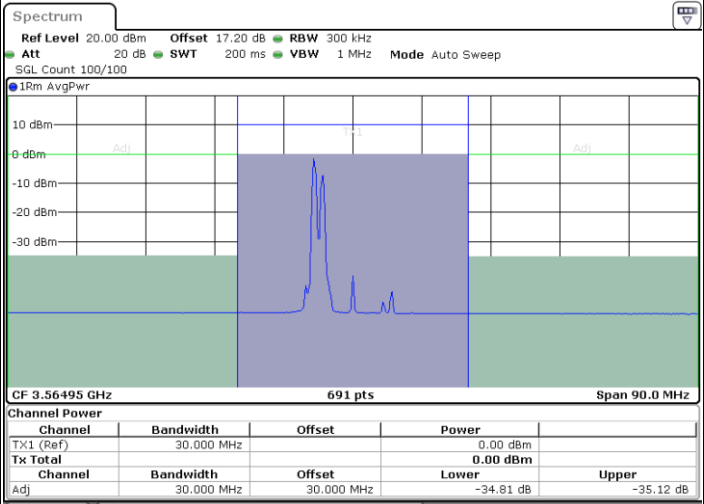

LTE Band 48C / 5MHz+20MHz

64QAM

Highest Channel / 1RB0 and 1RB99

Highest Channel / 1RB24 and 1RB0

Date: 26.JUL.2022 17:11:57

Date: 26.JUL.2022 17:16:44

Highest Channel / FullIRB

N/A

Date: 26.JUL.2022 16:54:49

LTE Band 48C / 10MHz+20MHz

64QAM

Lowest Channel / 1RB0 and 1RB99

Lowest Channel / 1RB49 and 1RB0

Date: 26.JUL.2022 17:49:28

Date: 26.JUL.2022 17:53:16

Lowest Channel / FullIRB