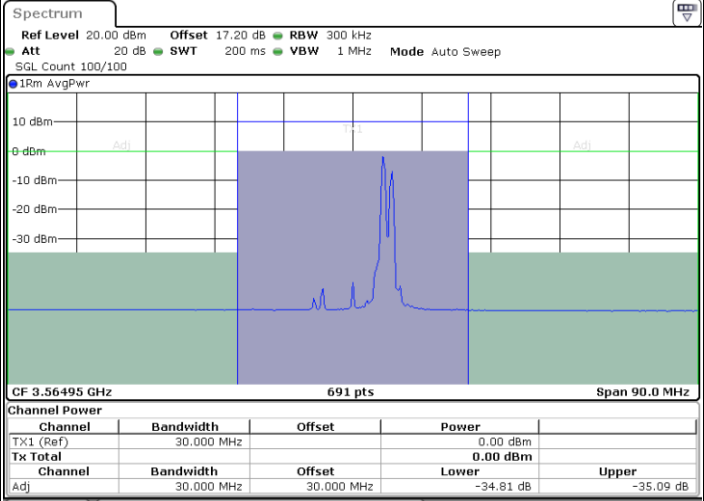

Highest Channel / 1RB99 and 1RB0

Highest Channel / FullIRB

N/A

LTE Band 48C / 20MHz+10MHz

16QAM

Lowest Channel / 1RB0 and 1RB49

Lowest Channel / 1RB99 and 1RB0

Date: 26.JUL.2022 19:33:30