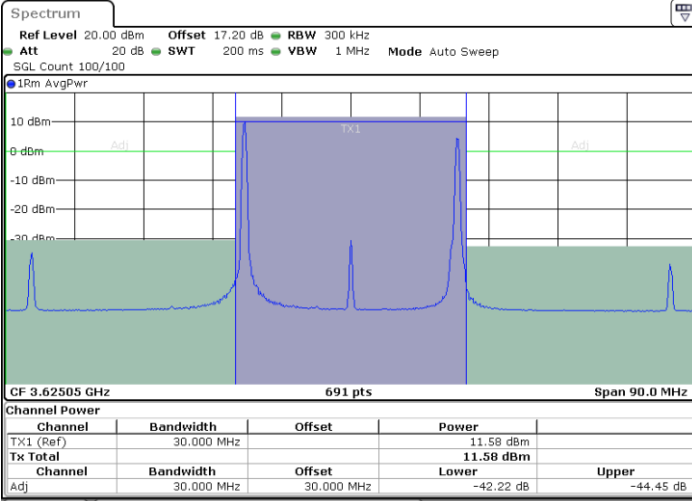

Date: 26.JUL.2022 16:54:49

LTE Band 48C / 10MHz+20MHz

64QAM

Lowest Channel / 1RB0 and 1RB99

Lowest Channel / 1RB49 and 1RB0

Date: 26.JUL.2022 17:49:28

Date: 26.JUL.2022 17:53:16

Lowest Channel / FullIRB

N/A

Date: 26.JUL.2022 17:49:39

LTE Band 48C / 10MHz+20MHz

64QAM

Middle Channel / 1RB0 and 1RB99

Middle Channel / 1RB49 and 1RB0

Date: 26.JUL.2022 18:01:00

Date: 26.JUL.2022 18:04:48

Middle Channel / FullIRB

N/A

Date: 26.JUL.2022 17:57:12

LTE Band 48C / 10MHz+20MHz

64QAM

Highest Channel / 1RB0 and 1RB99

Highest Channel / 1RB49 and 1RB0

Date: 26.JUL.2022 18:12:33