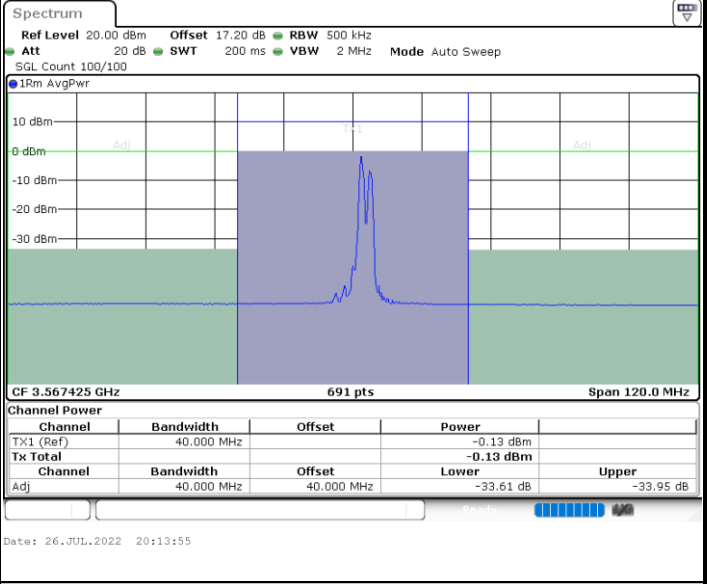

Middle Channel / 1RB99 and 1RB0

Middle Channel / FullIRB

N/A

LTE Band 48C / 20MHz+10MHz

256QAM

Highest Channel / 1RB0 and 1RB49

Highest Channel / 1RB99 and 1RB0

Date: 26.JUL.2022 19:58:30

Date: 26.JUL.2022 20:02:19

Highest Channel / FullIRB

N/A

Date: 26.JUL.2022 19:54:41

LTE Band 48C / 20MHz+15MHz

256QAM

Lowest Channel / 1RB0 and 1RB74

Lowest Channel / 1RB99 and 1RB0

Lowest Channel / FullIRB

N/A

LTE Band 48C / 20MHz+15MHz

256QAM

Middle Channel / 1RB0 and 1RB74

Middle Channel / 1RB99 and 1RB0

Date: 26.JUL.2022 20:21:42

Date: 26.JUL.2022 20:25:32