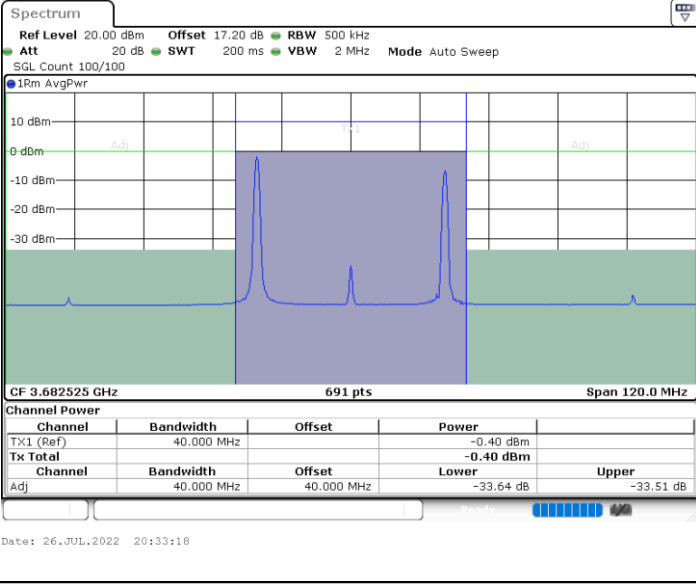

Lowest Channel / FullIRB

N/A

LTE Band 48C / 20MHz+15MHz

256QAM

Middle Channel / 1RB0 and 1RB74

Middle Channel / 1RB99 and 1RB0

Date: 26.JUL.2022 20:21:42

Date: 26.JUL.2022 20:25:32

Middle Channel / FullRB

N/A

Date: 26.JUL.2022 20:17:53

LTE Band 48C / 20MHz+15MHz

256QAM

Highest Channel / 1RB0 and 1RB74

Highest Channel / 1RB99 and 1RB0

Highest Channel / FullIRB

N/A

LTE Band 48C / 20MHz+20MHz

256QAM

Lowest Channel / 1RB0 and 1RB99

Lowest Channel / 1RB99 and 1RB0

Lowest Channel / FullIRB

N/A