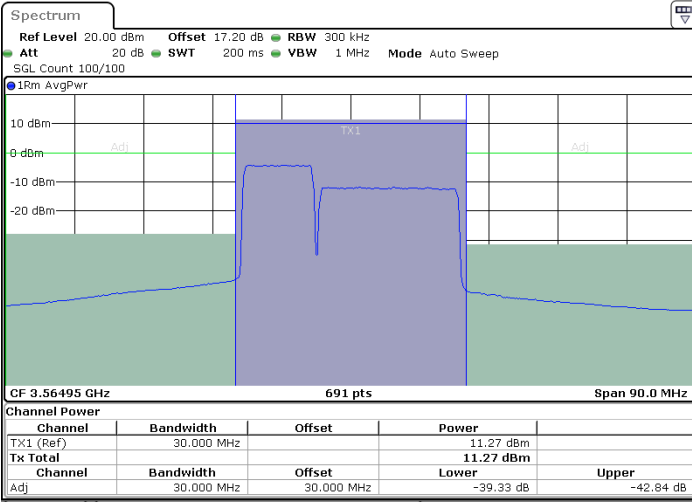

LTE Band 48C / 20MHz+20MHz

64QAM

MiddleChannel / 1RB0 and 1RB99

Middle Channel / 1RB99 and 1RB0

Middle Channel / FullIRB

N/A

LTE Band 48C / 20MHz+20MHz

64QAM

Highest Channel / 1RB0 and 1RB99

Highest Channel / 1RB99 and 1RB0

Highest Channel / FullIRB

N/A

LTE Band 48C / 10MHz+20MHz

256QAM

Lowest Channel / 1RB0 and 1RB99

Lowest Channel / 1RB49 and 1RB0

Date: 26.JUL.2022 17:50:25

Date: 26.JUL.2022 17:54:13

Lowest Channel / FullIRB

N/A

Date: 26.JUL.2022 17:46:36

LTE Band 48C / 10MHz+20MHz

256QAM

Middle Channel / 1RB0 and 1RB99