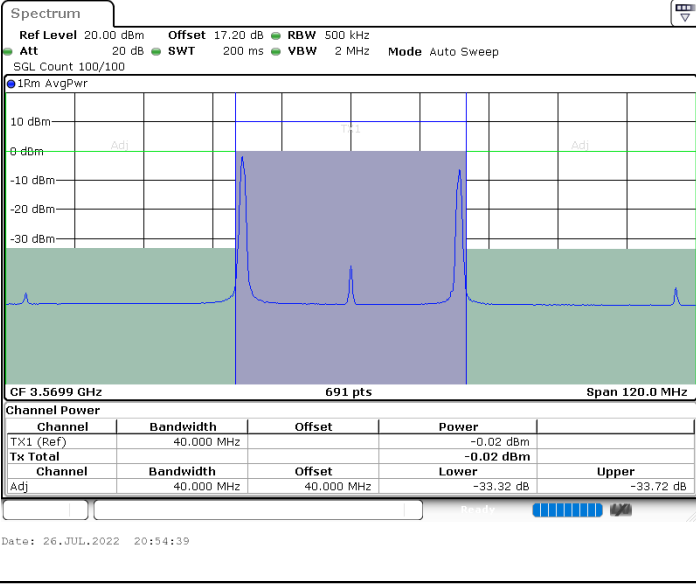

Middle Channel / FullRB

N/A

Date: 26.JUL.2022 20:17:53

LTE Band 48C / 20MHz+15MHz

256QAM

Highest Channel / 1RB0 and 1RB74

Highest Channel / 1RB99 and 1RB0

Highest Channel / FullIRB

N/A

LTE Band 48C / 20MHz+20MHz

256QAM

Lowest Channel / 1RB0 and 1RB99

Lowest Channel / 1RB99 and 1RB0

Lowest Channel / FullIRB

N/A