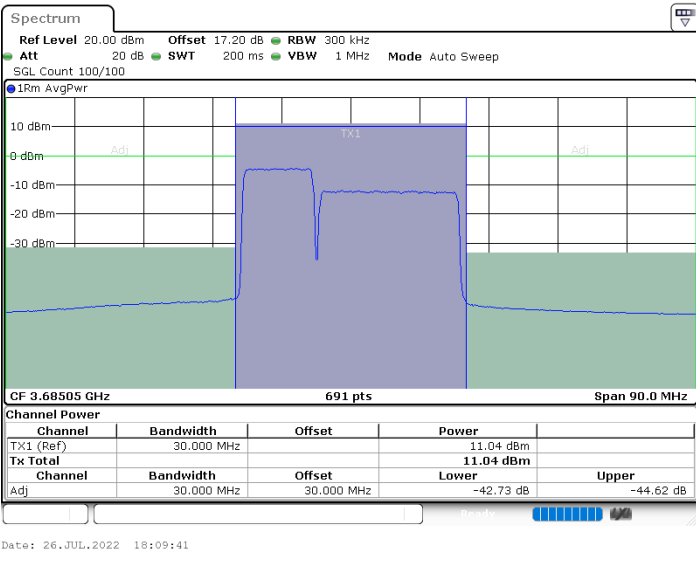

Date: 26.JUL.2022 17:50:25

Date: 26.JUL.2022 17:54:13

Lowest Channel / FullIRB

N/A

Date: 26.JUL.2022 17:46:36

LTE Band 48C / 10MHz+20MHz

256QAM

Middle Channel / 1RB0 and 1RB99

Middle Channel / 1RB49 and 1RB0

Middle Channel / FullRB

N/A

LTE Band 48C / 10MHz+20MHz

256QAM

Highest Channel / 1RB0 and 1RB99

Highest Channel / 1RB49 and 1RB0

Highest Channel / FullIRB

N/A

LTE Band 48C / 15MHz+20MHz

256QAM

Lowest Channel / 1RB0 and 1RB99

Lowest Channel / 1RB74 and 1RB0

Lowest Channel / FullIRB

N/A

LTE Band 48C / 15MHz+20MHz