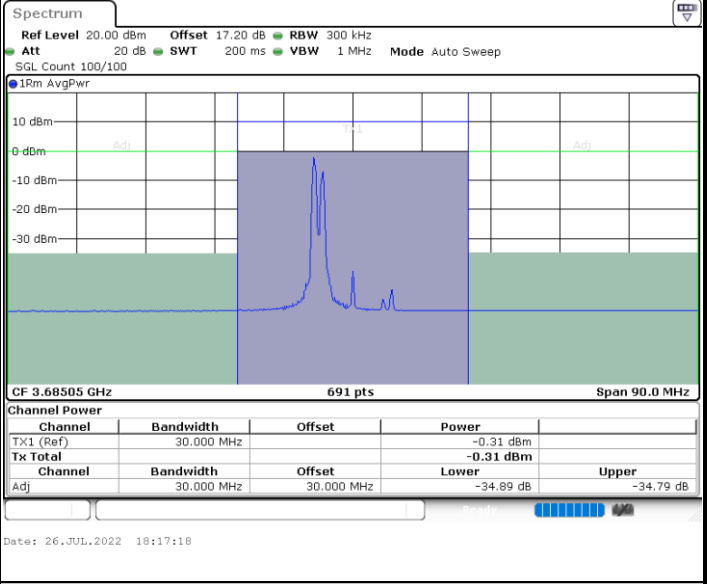

Date: 26.JUL.2022 17:50:25

Date: 26.JUL.2022 17:54:13

Lowest Channel / FullIRB

N/A

Date: 26.JUL.2022 17:46:36

LTE Band 48C / 10MHz+20MHz

256QAM

Middle Channel / 1RB0 and 1RB99

Middle Channel / 1RB49 and 1RB0

Middle Channel / FullRB

N/A

LTE Band 48C / 10MHz+20MHz

256QAM

Highest Channel / 1RB0 and 1RB99

Highest Channel / 1RB49 and 1RB0

Highest Channel / FullIRB

N/A

LTE Band 48C / 15MHz+20MHz

256QAM

Lowest Channel / 1RB0 and 1RB99

Lowest Channel / 1RB74 and 1RB0

Lowest Channel / FullIRB

N/A

LTE Band 48C / 15MHz+20MHz