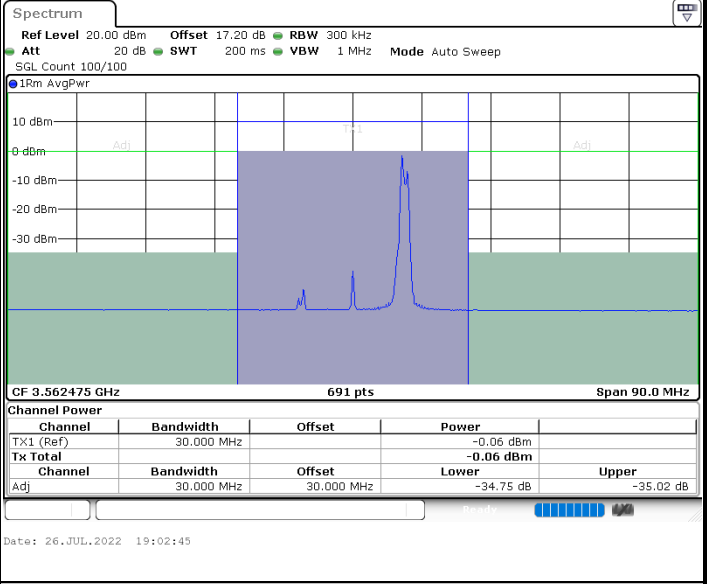

LTE Band 48C / 15MHz+20MHz

64QAM

Highest Channel / 1RB0 and 1RB99

Highest Channel / 1RB74 and 1RB0

Highest Channel / FullIRB

N/A

LTE Band 48C / 20MHz+5MHz

64QAM

Lowest Channel / 1RB0 and 1RB24

Lowest Channel / 1RB99 and 1RB0

Lowest Channel / FullIRB

N/A

LTE Band 48C / 20MHz+5MHz

64QAM

Middle Channel / 1RB0 and 1RB24

Middle Channel / 1RB99 and 1RB0