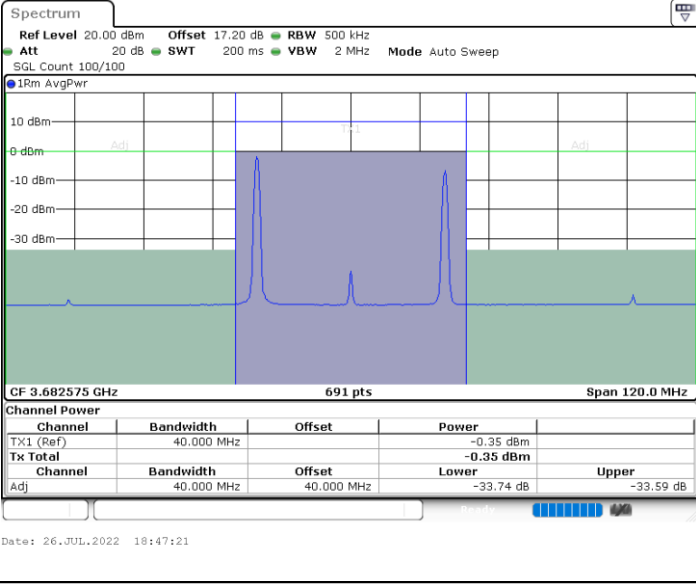

Lowest Channel / FullIRB

N/A

LTE Band 48C / 15MHz+20MHz

64QAM

Middle Channel / 1RB0 and 1RB99

Middle Channel / 1RB74 and 1RB0

Middle Channel / FullIRB

N/A

LTE Band 48C / 15MHz+20MHz

64QAM

Highest Channel / 1RB0 and 1RB99

Highest Channel / 1RB74 and 1RB0

Highest Channel / FullIRB

N/A

LTE Band 48C / 20MHz+5MHz

64QAM