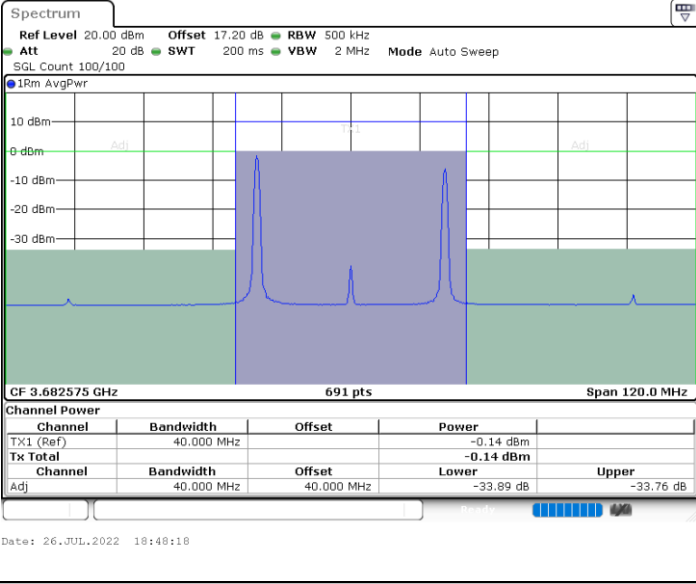

Middle Channel / 1RB49 and 1RB0

Middle Channel / FullRB

N/A

LTE Band 48C / 10MHz+20MHz

256QAM

Highest Channel / 1RB0 and 1RB99

Highest Channel / 1RB49 and 1RB0

Highest Channel / FullIRB

N/A

LTE Band 48C / 15MHz+20MHz

256QAM

Lowest Channel / 1RB0 and 1RB99

Lowest Channel / 1RB74 and 1RB0

Lowest Channel / FullIRB

N/A

LTE Band 48C / 15MHz+20MHz

256QAM

Highest Channel / 1RB0 and 1RB99

Highest Channel / 1RB74 and 1RB0

Highest Channel / FullIRB

N/A

LTE Band 48C / 20MHz+5MHz

256QAM

Lowest Channel / 1RB0 and 1RB24