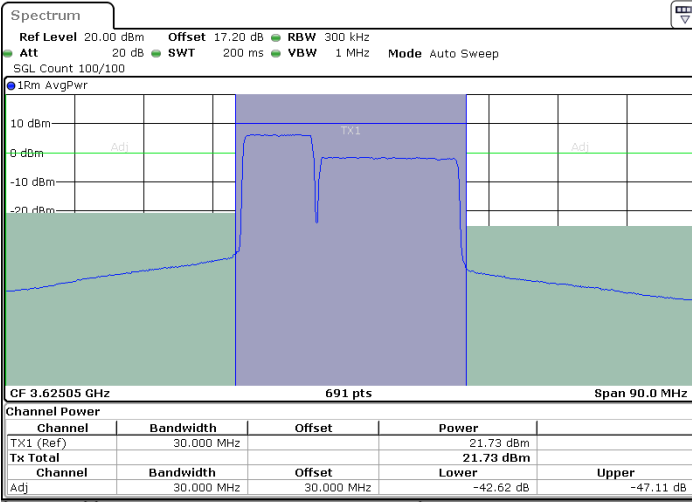

Date: 26.JUL.2022 16:54:49

LTE Band 48C / 10MHz+20MHz

64QAM

Lowest Channel / 1RB0 and 1RB99

Lowest Channel / 1RB49 and 1RB0

Date: 26.JUL.2022 17:49:28

Date: 26.JUL.2022 17:53:16

Lowest Channel / FullIRB

N/A

Date: 26.JUL.2022 17:49:39

LTE Band 48C / 10MHz+20MHz

64QAM

Middle Channel / 1RB0 and 1RB99

Middle Channel / 1RB49 and 1RB0

Date: 26.JUL.2022 18:01:00

Date: 26.JUL.2022 18:04:48

Middle Channel / FullIRB

N/A

Date: 26.JUL.2022 17:57:12

LTE Band 48C / 10MHz+20MHz

64QAM

Highest Channel / 1RB0 and 1RB99

Highest Channel / 1RB49 and 1RB0

Date: 26.JUL.2022 18:12:33