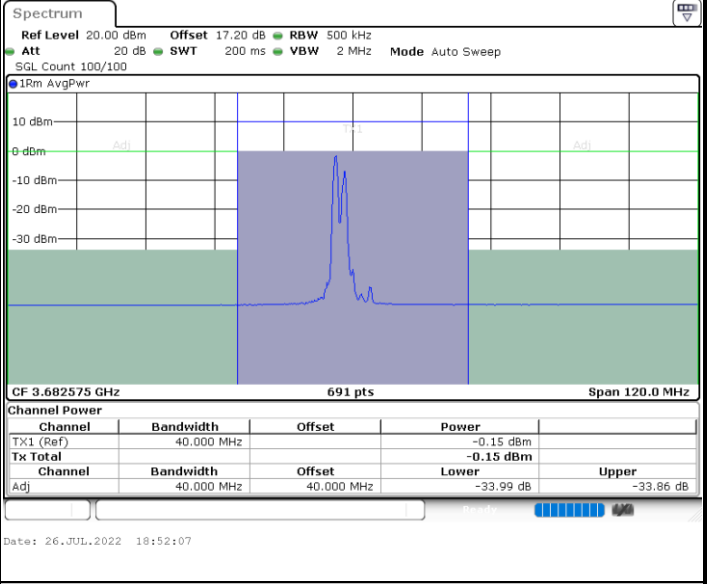

Middle Channel / 1RB49 and 1RB0

Middle Channel / FullRB

N/A

LTE Band 48C / 10MHz+20MHz

256QAM

Highest Channel / 1RB0 and 1RB99

Highest Channel / 1RB49 and 1RB0

Highest Channel / FullIRB

N/A

LTE Band 48C / 15MHz+20MHz

256QAM

Lowest Channel / 1RB0 and 1RB99

Lowest Channel / 1RB74 and 1RB0

Lowest Channel / FullIRB

N/A

LTE Band 48C / 15MHz+20MHz

256QAM

Highest Channel / 1RB0 and 1RB99

Highest Channel / 1RB74 and 1RB0

Highest Channel / FullIRB

N/A

LTE Band 48C / 20MHz+5MHz

256QAM

Lowest Channel / 1RB0 and 1RB24