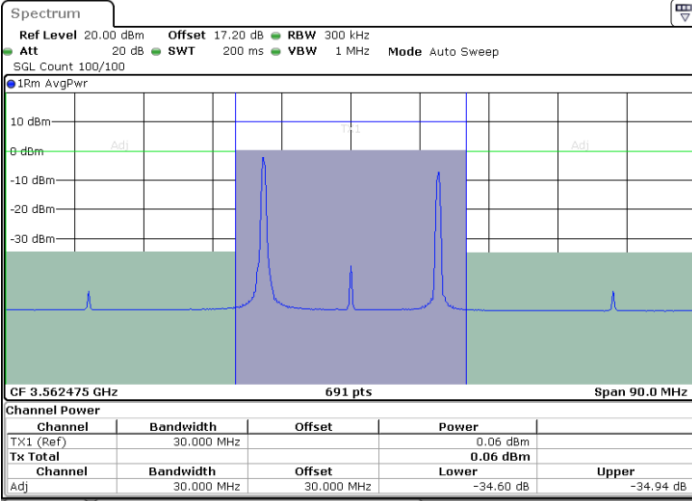

N/A

LTE Band 48C / 15MHz+20MHz

256QAM

Lowest Channel / 1RB0 and 1RB99

Lowest Channel / 1RB74 and 1RB0

Lowest Channel / FullIRB

N/A

LTE Band 48C / 15MHz+20MHz

256QAM

Highest Channel / 1RB0 and 1RB99

Highest Channel / 1RB74 and 1RB0

Highest Channel / FullIRB

N/A

LTE Band 48C / 20MHz+5MHz

256QAM

Lowest Channel / 1RB0 and 1RB24

Lowest Channel / 1RB99 and 1RB0

Date: 26.JUL.2022 18:59:53

Date: 26.JUL.2022 19:04:33

Lowest Channel / FullIRB

N/A

Date: 26.JUL.2022 18:56:05

LTE Band 48C / 20MHz+5MHz

256QAM