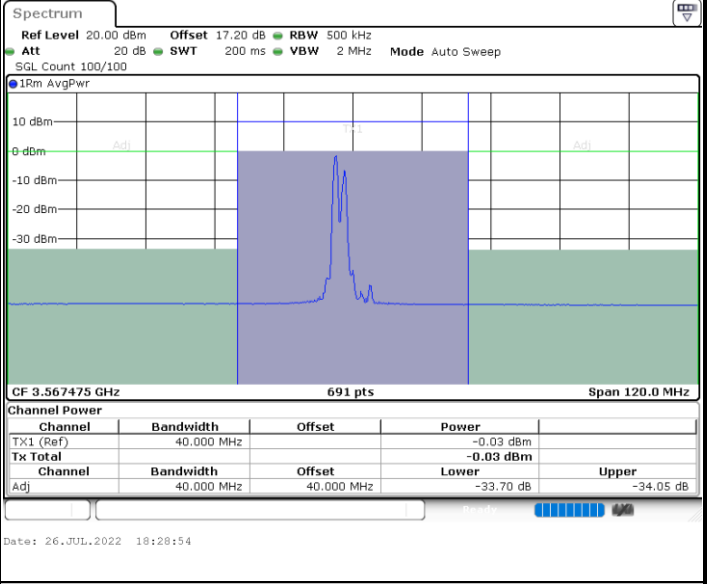

Middle Channel / 1RB49 and 1RB0

Middle Channel / FullRB

N/A

LTE Band 48C / 10MHz+20MHz

256QAM

Highest Channel / 1RB0 and 1RB99

Highest Channel / 1RB49 and 1RB0

Highest Channel / FullIRB

N/A

LTE Band 48C / 15MHz+20MHz

256QAM

Lowest Channel / 1RB0 and 1RB99

Lowest Channel / 1RB74 and 1RB0

Lowest Channel / FullIRB

N/A

LTE Band 48C / 15MHz+20MHz

256QAM

Highest Channel / 1RB0 and 1RB99

Highest Channel / 1RB74 and 1RB0

Highest Channel / FullIRB

N/A

LTE Band 48C / 20MHz+5MHz

256QAM

Lowest Channel / 1RB0 and 1RB24