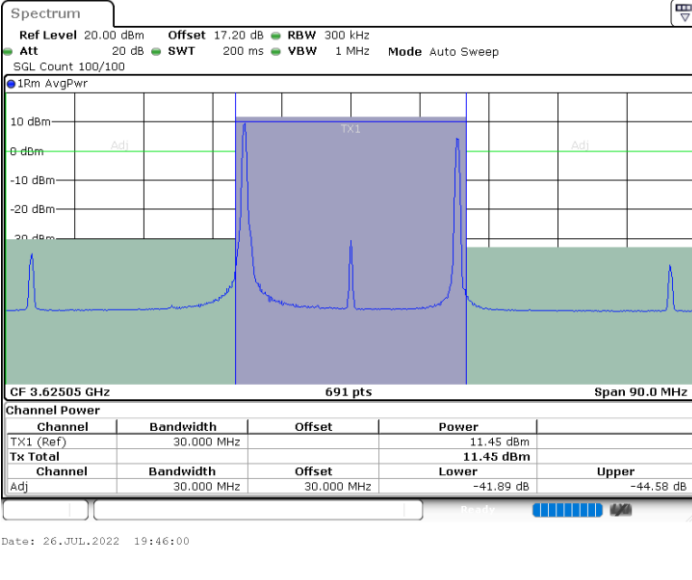

Lowest Channel / 1RB0 and 1RB24

Lowest Channel / 1RB99 and 1RB0

Lowest Channel / FullIRB

N/A

LTE Band 48C / 20MHz+5MHz

64QAM

Middle Channel / 1RB0 and 1RB24

Middle Channel / 1RB99 and 1RB0

Middle Channel / FullRB

N/A

LTE Band 48C / 20MHz+10MHz

64QAM

Lowest Channel / 1RB0 and 1RB49

Lowest Channel / 1RB99 and 1RB0

Lowest Channel / FullIRB

N/A

LTE Band 48C / 20MHz+10MHz

64QAM

Middle Channel / 1RB0 and 1RB49

Middle Channel / 1RB99 and 1RB0

Middle Channel / FullIRB

N/A

LTE Band 48C / 20MHz+10MHz

64QAM

Highest Channel / 1RB0 and 1RB49

Highest Channel / 1RB99 and 1RB0

Date: 26.JUL.2022 19:57:33

Date: 26.JUL.2022 20:01:22

Highest Channel / FullIRB

N/A

Date: 26.JUL.2022 19:53:45

LTE Band 48C / 20MHz+15MHz