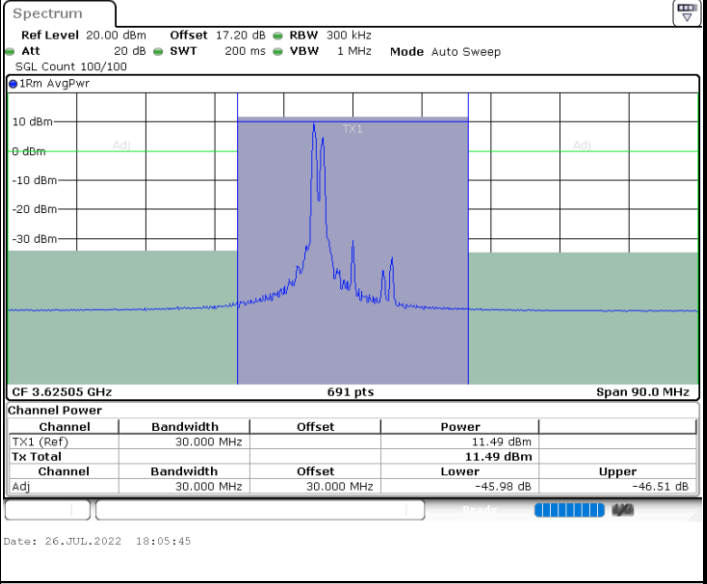

Highest Channel / 1RB0 and 1RB99

Highest Channel / 1RB99 and 1RB0

Highest Channel / FullIRB

N/A

LTE Band 48C / 10MHz+20MHz

256QAM

Lowest Channel / 1RB0 and 1RB99

Lowest Channel / 1RB49 and 1RB0

Date: 26.JUL.2022 17:50:25

Date: 26.JUL.2022 17:54:13

Lowest Channel / FullIRB

N/A

Date: 26.JUL.2022 17:46:36

LTE Band 48C / 10MHz+20MHz

256QAM

Middle Channel / 1RB0 and 1RB99

Middle Channel / 1RB49 and 1RB0

Middle Channel / FullRB

N/A

LTE Band 48C / 10MHz+20MHz

256QAM

Highest Channel / 1RB0 and 1RB99

Highest Channel / 1RB49 and 1RB0

Highest Channel / FullIRB