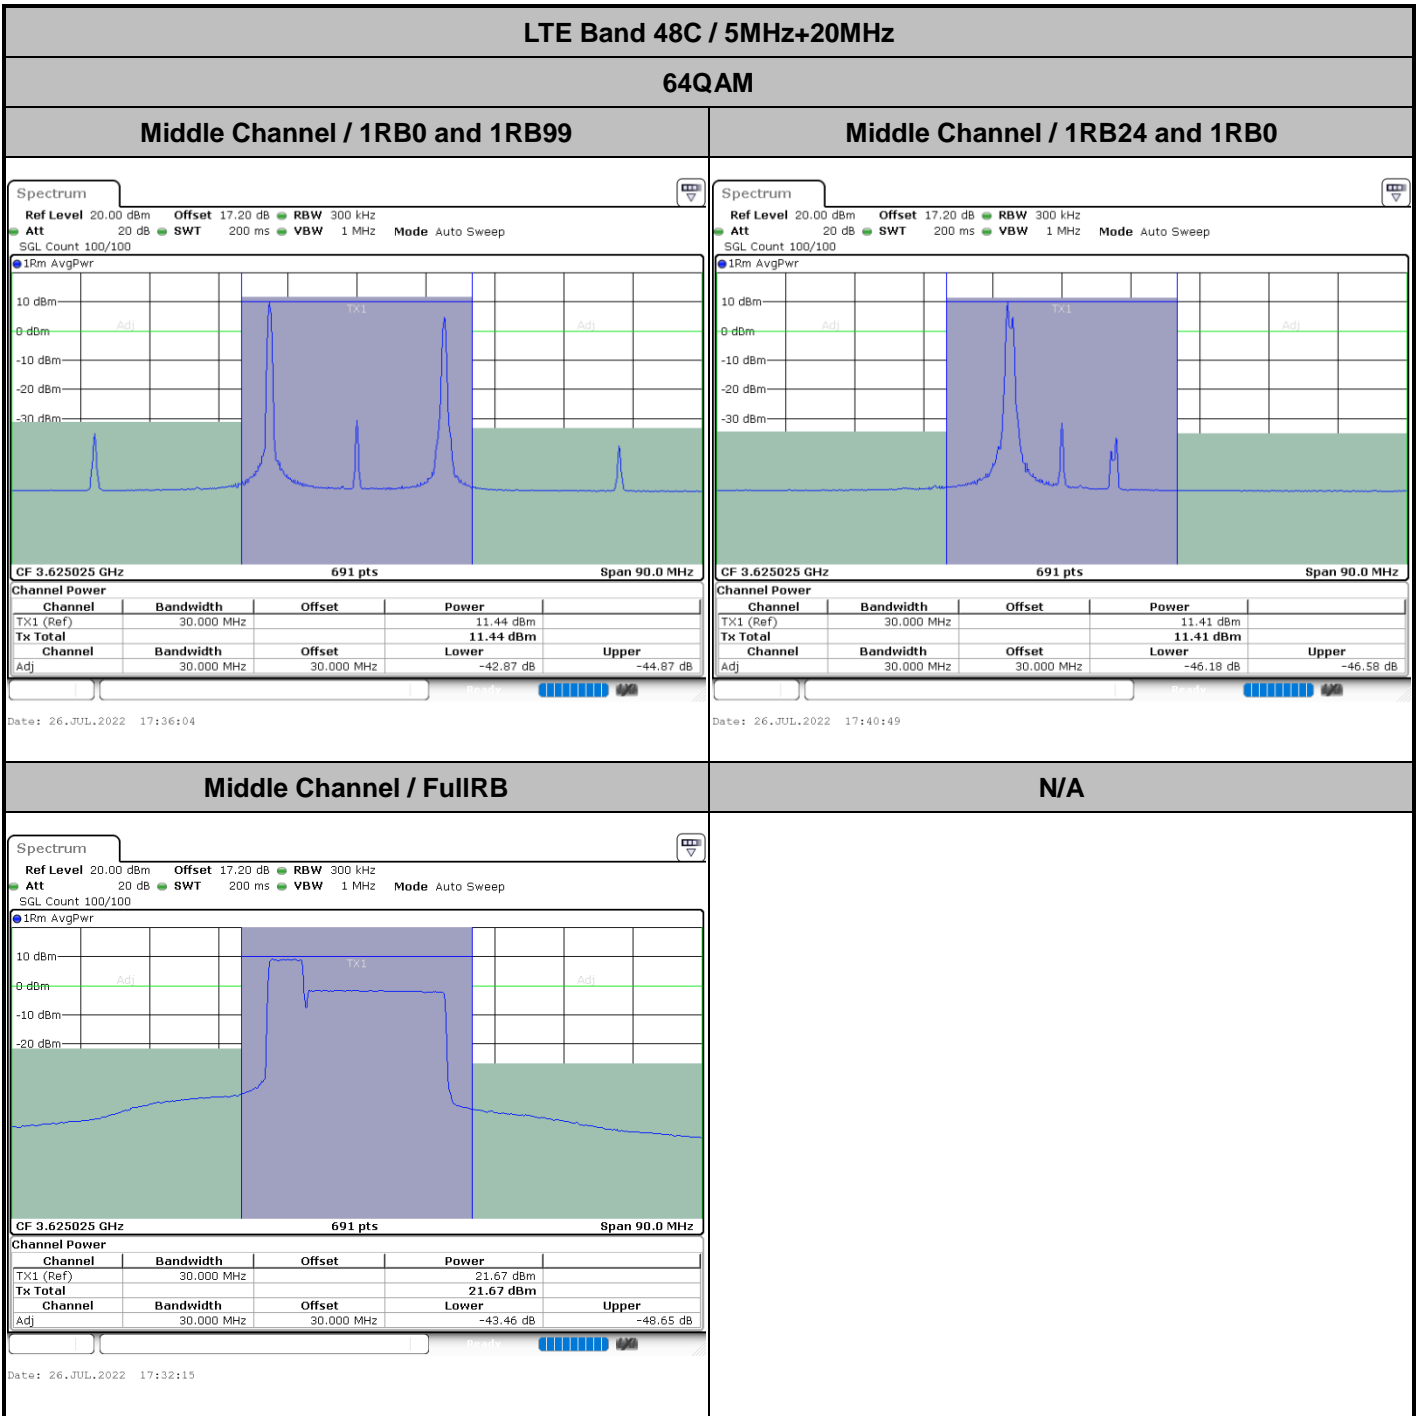

Date: 26.JUL.2022 21:06:56

Middle Channel / FullRB

N/A

Date: 26.JUL.2022 20:59:59

LTE Band 48C / 20MHz+20MHz

16QAM

Highest Channel / 1RB0 and 1RB99

Highest Channel / 1RB99 and 1RB0

Highest Channel / FullIRB

N/A

LTE Band 48C / 5MHz+20MHz

64QAM

Lowest Channel / 1RB0 and 1RB99

Lowest Channel / 1RB24 and 1RB0

Lowest Channel / FullIRB

N/A

LTE Band 48C / 5MHz+20MHz

64QAM

Highest Channel / 1RB0 and 1RB99

Highest Channel / 1RB24 and 1RB0

Date: 26.JUL.2022 17:11:57

Date: 26.JUL.2022 17:16:44

Highest Channel / FullIRB

N/A

Date: 26.JUL.2022 16:54:49

LTE Band 48C / 10MHz+20MHz

64QAM

Lowest Channel / 1RB0 and 1RB99

Lowest Channel / 1RB49 and 1RB0

Date: 26.JUL.2022 17:49:28

Date: 26.JUL.2022 17:53:16

Lowest Channel / FullIRB