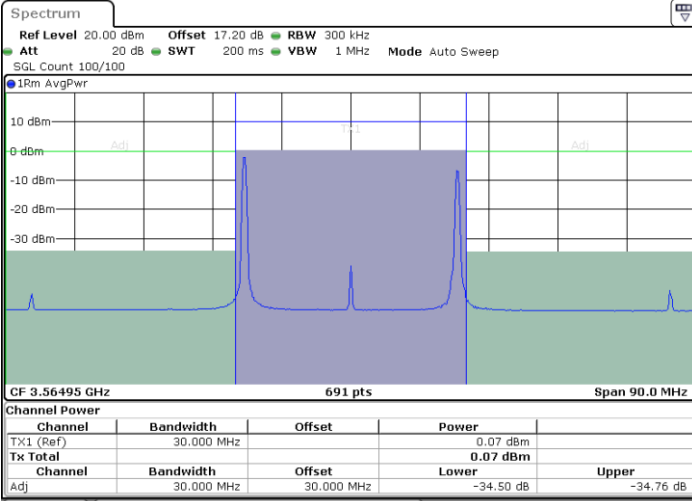

LTE Band 48C / 20MHz+20MHz

64QAM

MiddleChannel / 1RB0 and 1RB99

Middle Channel / 1RB99 and 1RB0

Middle Channel / FullIRB

N/A

LTE Band 48C / 20MHz+20MHz

64QAM

Highest Channel / 1RB0 and 1RB99

Highest Channel / 1RB99 and 1RB0

Highest Channel / FullIRB

N/A

LTE Band 48C / 10MHz+20MHz

256QAM

Lowest Channel / 1RB0 and 1RB99

Lowest Channel / 1RB49 and 1RB0

Date: 26.JUL.2022 17:50:25

Date: 26.JUL.2022 17:54:13

Lowest Channel / FullIRB

N/A

Date: 26.JUL.2022 17:46:36

LTE Band 48C / 10MHz+20MHz

256QAM

Middle Channel / 1RB0 and 1RB99