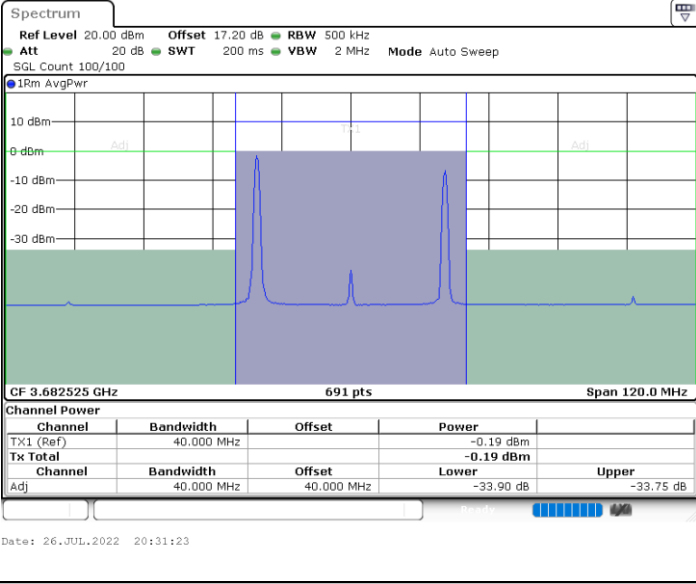

LTE Band 48C / 20MHz+15MHz

16QAM

Lowest Channel / 1RB0 and 1RB74

Lowest Channel / 1RB99 and 1RB0

Lowest Channel / FullIRB

N/A

LTE Band 48C / 20MHz+15MHz

16QAM

Middle Channel / 1RB0 and 1RB74

Middle Channel / 1RB99 and 1RB0

Middle Channel / FullIRB

N/A

LTE Band 48C / 20MHz+15MHz

16QAM

Highest Channel / 1RB0 and 1RB74

Highest Channel / 1RB99 and 1RB0

Highest Channel / FullIRB

N/A

LTE Band 48C / 20MHz+20MHz

16QAM

Lowest Channel / 1RB0 and 1RB99

Lowest Channel / 1RB99 and 1RB0

Date: 26.JUL.2022 20:52:55

Date: 26.JUL.2022 20:56:23