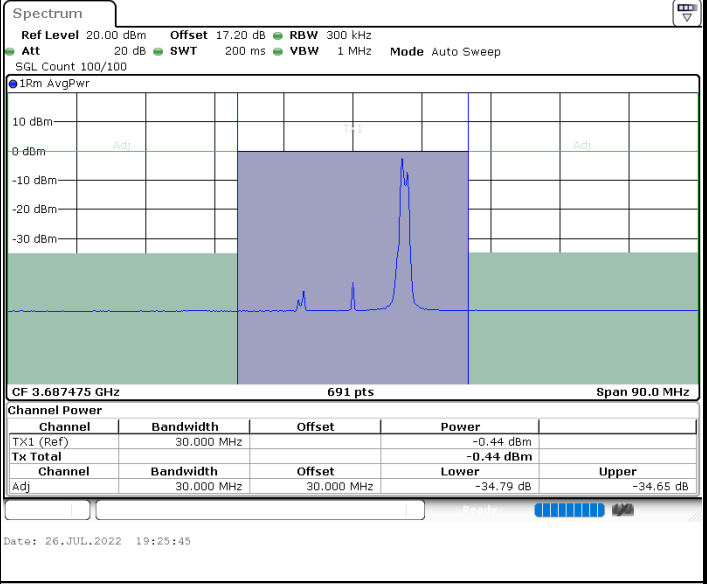

Lowest Channel / 1RB0 and 1RB24

Lowest Channel / 1RB99 and 1RB0

Date: 26.JUL.2022 18:57:59

Date: 26.JUL.2022 19:01:48

Lowest Channel / FullIRB

N/A

Date: 26.JUL.2022 18:54:11

LTE Band 48C / 20MHz+5MHz

16QAM

Middle Channel / 1RB0 and 1RB24

Middle Channel / 1RB99 and 1RB0

Middle Channel / FullIRB

N/A

LTE Band 48C / 20MHz+5MHz

16QAM

Highest Channel / 1RB0 and 1RB24

Highest Channel / 1RB99 and 1RB0

Highest Channel / FullIRB

N/A

LTE Band 48C / 20MHz+10MHz

16QAM

Lowest Channel / 1RB0 and 1RB49

Lowest Channel / 1RB99 and 1RB0

Date: 26.JUL.2022 19:33:30