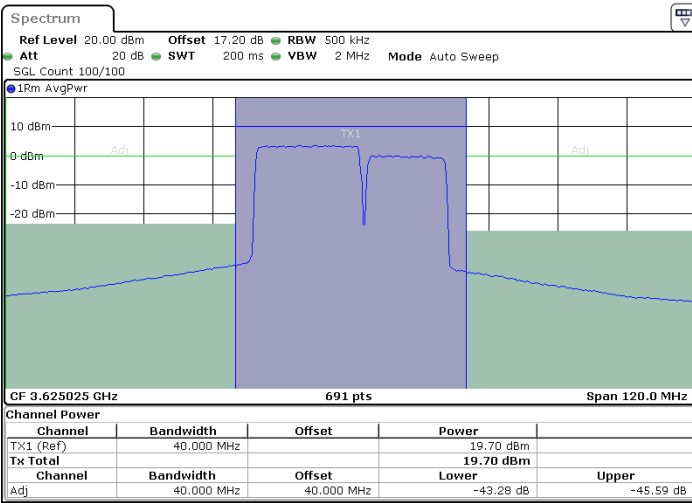

Date: 26.JUL.2022 20:02:19

Highest Channel / FullIRB

N/A

Date: 26.JUL.2022 19:54:41

LTE Band 48C / 20MHz+15MHz

256QAM

Lowest Channel / 1RB0 and 1RB74

Lowest Channel / 1RB99 and 1RB0

Lowest Channel / FullIRB

N/A

LTE Band 48C / 20MHz+15MHz

256QAM

Middle Channel / 1RB0 and 1RB74

Middle Channel / 1RB99 and 1RB0

Date: 26.JUL.2022 20:21:42

Date: 26.JUL.2022 20:25:32

Middle Channel / FullRB

N/A

Date: 26.JUL.2022 20:17:53

LTE Band 48C / 20MHz+15MHz

256QAM

Highest Channel / 1RB0 and 1RB74

Highest Channel / 1RB99 and 1RB0

Highest Channel / FullIRB