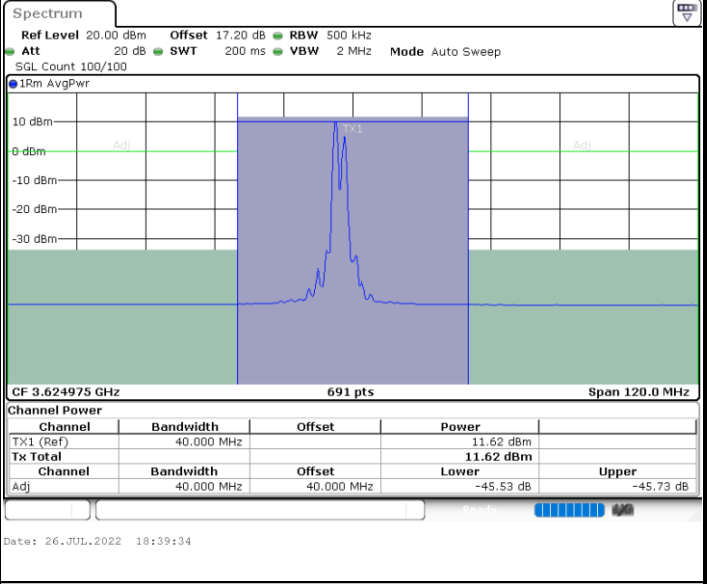

Date: 26.JUL.2022 18:16:21

Highest Channel / FullIRB

N/A

Date: 26.JUL.2022 18:08:44

LTE Band 48C / 15MHz+20MHz

64QAM

Lowest Channel / 1RB0 and 1RB99

Lowest Channel / 1RB74 and 1RB0

Lowest Channel / FullIRB

N/A

LTE Band 48C / 15MHz+20MHz

64QAM

Middle Channel / 1RB0 and 1RB99

Middle Channel / 1RB74 and 1RB0

Middle Channel / FullIRB

N/A

LTE Band 48C / 15MHz+20MHz

64QAM

Highest Channel / 1RB0 and 1RB99

Highest Channel / 1RB74 and 1RB0

Highest Channel / FullIRB

N/A

LTE Band 48C / 20MHz+5MHz

64QAM