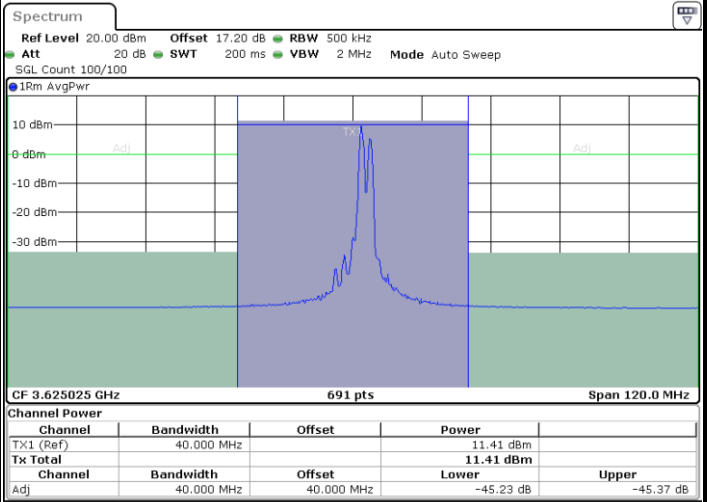

Date: 26.JUL.2022 20:02:19

Highest Channel / FullIRB

N/A

Date: 26.JUL.2022 19:54:41

LTE Band 48C / 20MHz+15MHz

256QAM

Lowest Channel / 1RB0 and 1RB74

Lowest Channel / 1RB99 and 1RB0

Lowest Channel / FullIRB

N/A

LTE Band 48C / 20MHz+15MHz

256QAM

Middle Channel / 1RB0 and 1RB74

Middle Channel / 1RB99 and 1RB0

Date: 26.JUL.2022 20:21:42

Date: 26.JUL.2022 20:25:32

Middle Channel / FullRB

N/A

Date: 26.JUL.2022 20:17:53

LTE Band 48C / 20MHz+15MHz

256QAM

Highest Channel / 1RB0 and 1RB74

Highest Channel / 1RB99 and 1RB0

Highest Channel / FullIRB