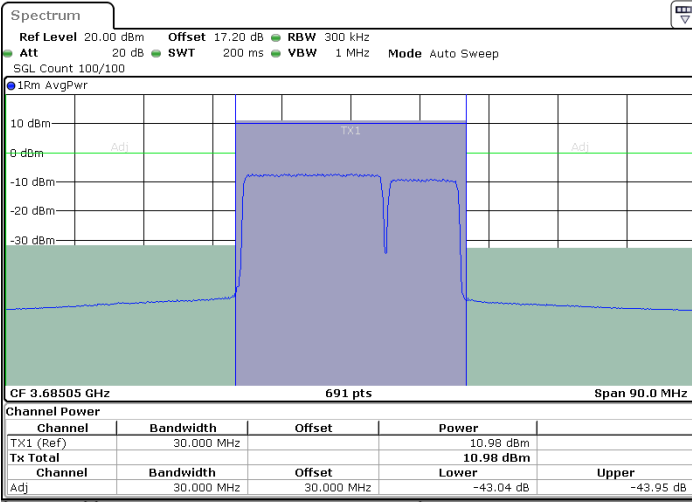

256QAM

Lowest Channel / 1RB0 and 1RB49

Lowest Channel / 1RB99 and 1RB0

Lowest Channel / FullIRB

N/A

LTE Band 48C / 20MHz+10MHz

256QAM

Middle Channel / 1RB0 and 1RB49

Middle Channel / 1RB99 and 1RB0

Middle Channel / FullIRB

N/A

LTE Band 48C / 20MHz+10MHz

256QAM

Highest Channel / 1RB0 and 1RB49

Highest Channel / 1RB99 and 1RB0

Date: 26.JUL.2022 19:58:30

Date: 26.JUL.2022 20:02:19

Highest Channel / FullIRB

N/A

Date: 26.JUL.2022 19:54:41

LTE Band 48C / 20MHz+15MHz

256QAM

Lowest Channel / 1RB0 and 1RB74

Lowest Channel / 1RB99 and 1RB0