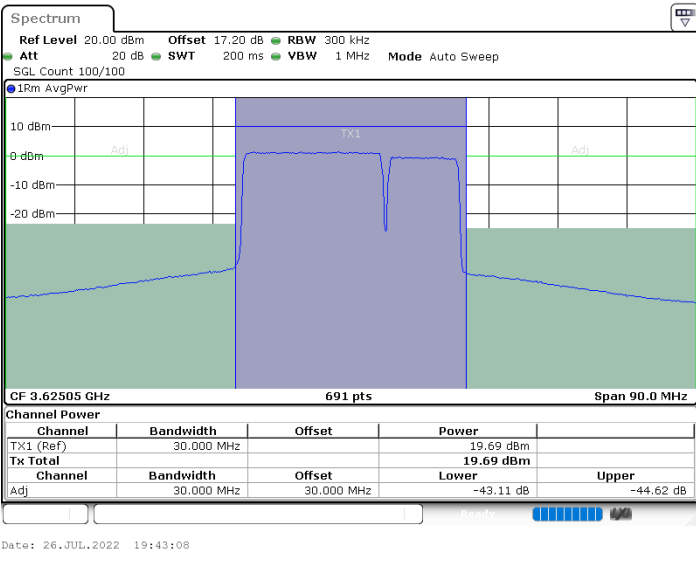

Middle Channel / 1RB0 and 1RB24

Middle Channel / 1RB99 and 1RB0

Date: 26.JUL.2022 19:12:18

Date: 26.JUL.2022 19:16:06

Middle Channel / FullRB

N/A

Date: 26.JUL.2022 19:08:28

LTE Band 48C / 20MHz+10MHz

256QAM

Lowest Channel / 1RB0 and 1RB49

Lowest Channel / 1RB99 and 1RB0

Lowest Channel / FullIRB

N/A

LTE Band 48C / 20MHz+10MHz

256QAM

Middle Channel / 1RB0 and 1RB49

Middle Channel / 1RB99 and 1RB0

Middle Channel / FullIRB

N/A

LTE Band 48C / 20MHz+10MHz

256QAM

Highest Channel / 1RB0 and 1RB49

Highest Channel / 1RB99 and 1RB0

Date: 26.JUL.2022 19:58:30

Date: 26.JUL.2022 20:02:19

Highest Channel / FullIRB

N/A

Date: 26.JUL.2022 19:54:41

LTE Band 48C / 20MHz+15MHz

256QAM

Lowest Channel / 1RB0 and 1RB74

Lowest Channel / 1RB99 and 1RB0