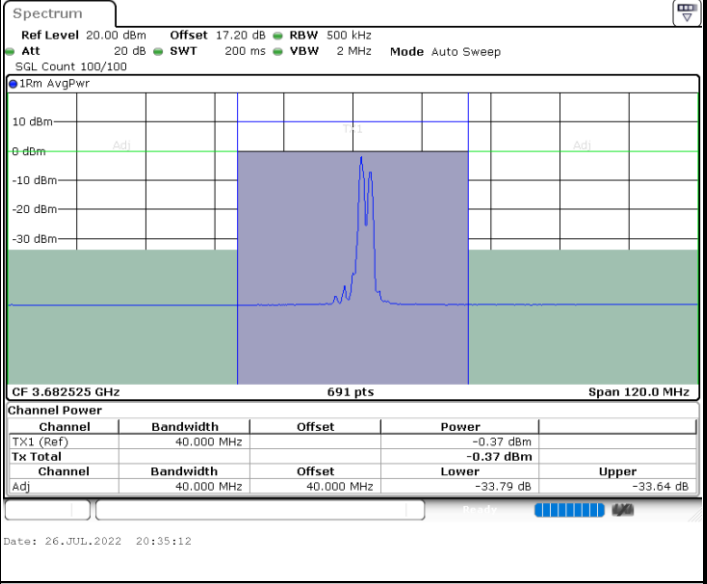

LTE Band 48C / 20MHz+15MHz

16QAM

Lowest Channel / 1RB0 and 1RB74

Lowest Channel / 1RB99 and 1RB0

Lowest Channel / FullIRB

N/A

LTE Band 48C / 20MHz+15MHz

16QAM

Middle Channel / 1RB0 and 1RB74

Middle Channel / 1RB99 and 1RB0

Middle Channel / FullIRB

N/A

LTE Band 48C / 20MHz+15MHz

16QAM

Highest Channel / 1RB0 and 1RB74

Highest Channel / 1RB99 and 1RB0

Highest Channel / FullIRB

N/A

LTE Band 48C / 20MHz+20MHz

16QAM

Lowest Channel / 1RB0 and 1RB99

Lowest Channel / 1RB99 and 1RB0

Date: 26.JUL.2022 20:52:55

Date: 26.JUL.2022 20:56:23