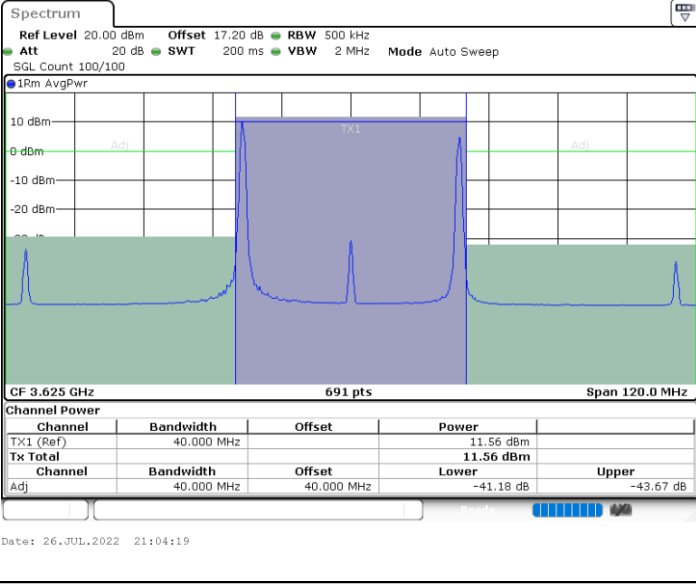

Date: 26.JUL.2022 20:16:55

LTE Band 48C / 20MHz+15MHz

64QAM

Highest Channel / 1RB0 and 1RB74

Highest Channel / 1RB99 and 1RB0

Highest Channel / FullIRB

N/A

LTE Band 48C / 20MHz+20MHz

64QAM

Lowest Channel / 1RB0 and 1RB99

Lowest Channel / 1RB99 and 1RB0

Date: 26.JUL.2022 20:53:47

Date: 26.JUL.2022 20:57:14

Lowest Channel / FullIRB

N/A

Date: 26.JUL.2022 20:50:19

LTE Band 48C / 20MHz+20MHz

64QAM

MiddleChannel / 1RB0 and 1RB99

Middle Channel / 1RB99 and 1RB0

Middle Channel / FullIRB

N/A

LTE Band 48C / 20MHz+20MHz

64QAM

Highest Channel / 1RB0 and 1RB99

Highest Channel / 1RB99 and 1RB0

Highest Channel / FullIRB

N/A

LTE Band 48C / 10MHz+20MHz

256QAM

Lowest Channel / 1RB0 and 1RB99

Lowest Channel / 1RB49 and 1RB0