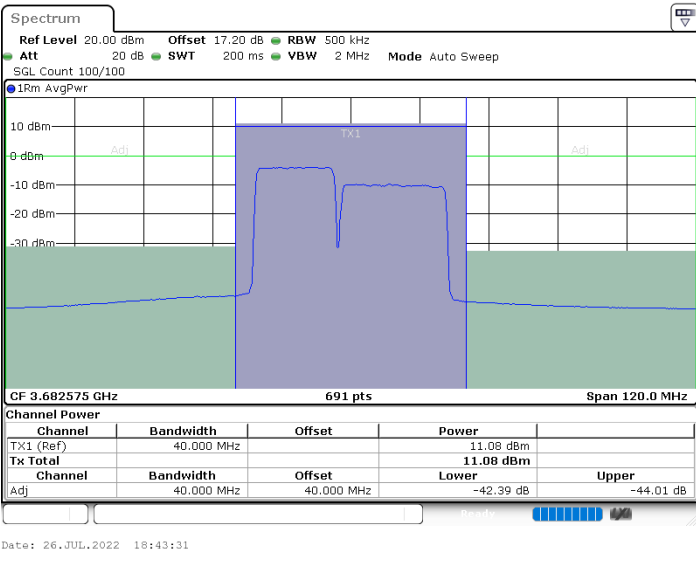

Lowest Channel / FullIRB

N/A

LTE Band 48C / 15MHz+20MHz

64QAM

Middle Channel / 1RB0 and 1RB99

Middle Channel / 1RB74 and 1RB0

Middle Channel / FullIRB

N/A

LTE Band 48C / 15MHz+20MHz

64QAM

Highest Channel / 1RB0 and 1RB99

Highest Channel / 1RB74 and 1RB0

Highest Channel / FullIRB

N/A

LTE Band 48C / 20MHz+5MHz

64QAM

Lowest Channel / 1RB0 and 1RB24

Lowest Channel / 1RB99 and 1RB0

Lowest Channel / FullIRB

N/A

LTE Band 48C / 20MHz+5MHz

64QAM

Middle Channel / 1RB0 and 1RB24

Middle Channel / 1RB99 and 1RB0