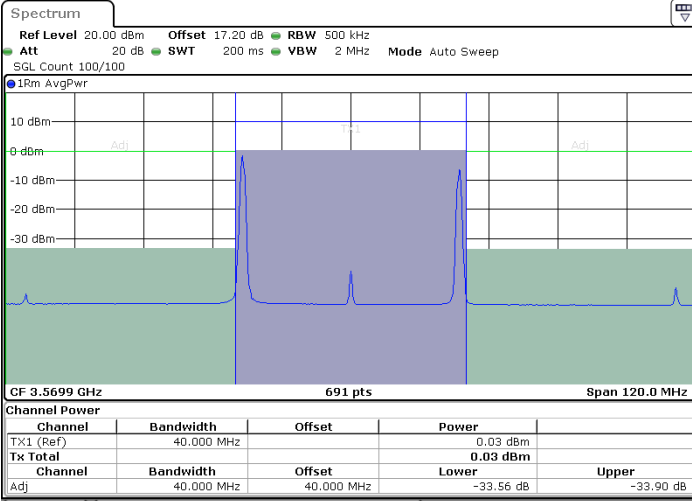

LTE Band 48C / 20MHz+20MHz

64QAM

Lowest Channel / 1RB0 and 1RB99

Lowest Channel / 1RB99 and 1RB0

Date: 26.JUL.2022 20:53:47

Date: 26.JUL.2022 20:57:14