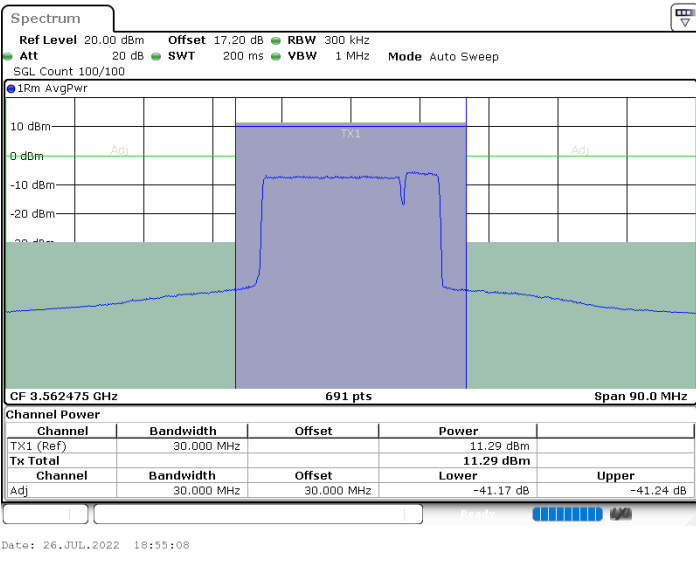

Lowest Channel / FullIRB

N/A

LTE Band 48C / 15MHz+20MHz

64QAM

Middle Channel / 1RB0 and 1RB99

Middle Channel / 1RB74 and 1RB0

Middle Channel / FullIRB

N/A

LTE Band 48C / 15MHz+20MHz

64QAM

Highest Channel / 1RB0 and 1RB99

Highest Channel / 1RB74 and 1RB0

Highest Channel / FullIRB

N/A

LTE Band 48C / 20MHz+5MHz

64QAM

Lowest Channel / 1RB0 and 1RB24

Lowest Channel / 1RB99 and 1RB0

Lowest Channel / FullIRB

N/A

LTE Band 48C / 20MHz+5MHz

64QAM

Middle Channel / 1RB0 and 1RB24

Middle Channel / 1RB99 and 1RB0