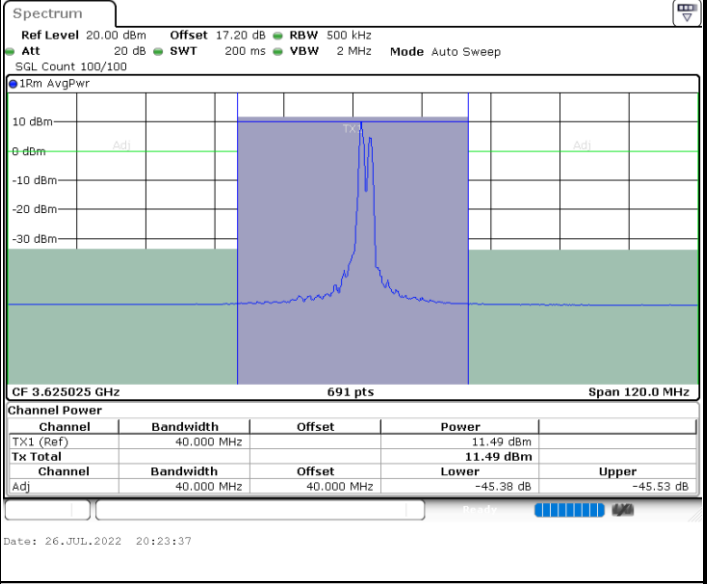

Middle Channel / FullRB

N/A

LTE Band 48C / 20MHz+10MHz

16QAM

Highest Channel / 1RB0 and 1RB49

Highest Channel / 1RB99 and 1RB0

Highest Channel / FullIRB

N/A

LTE Band 48C / 20MHz+15MHz

16QAM

Lowest Channel / 1RB0 and 1RB74

Lowest Channel / 1RB99 and 1RB0

Lowest Channel / FullIRB

N/A

LTE Band 48C / 20MHz+15MHz

16QAM

Middle Channel / 1RB0 and 1RB74

Middle Channel / 1RB99 and 1RB0

Middle Channel / FullIRB

N/A

LTE Band 48C / 20MHz+15MHz

16QAM

Highest Channel / 1RB0 and 1RB74

Highest Channel / 1RB99 and 1RB0