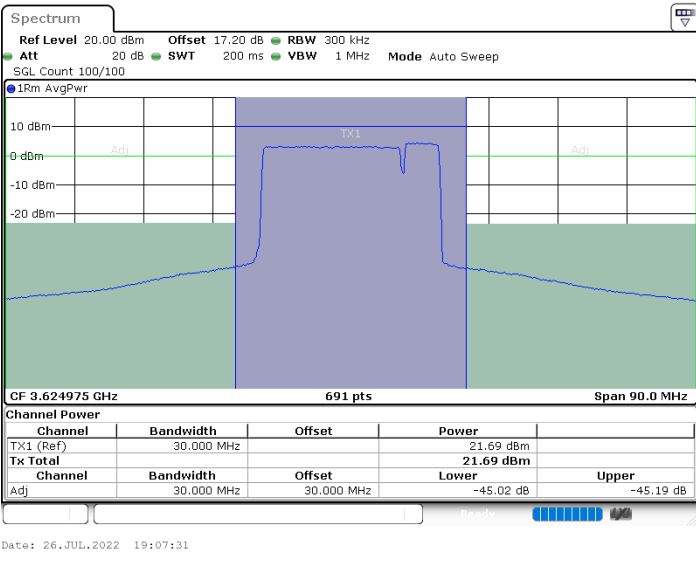

LTE Band 48C / 15MHz+20MHz

64QAM

Highest Channel / 1RB0 and 1RB99

Highest Channel / 1RB74 and 1RB0

Highest Channel / FullIRB

N/A

LTE Band 48C / 20MHz+5MHz

64QAM

Lowest Channel / 1RB0 and 1RB24

Lowest Channel / 1RB99 and 1RB0

Lowest Channel / FullIRB

N/A

LTE Band 48C / 20MHz+5MHz

64QAM

Middle Channel / 1RB0 and 1RB24

Middle Channel / 1RB99 and 1RB0

Middle Channel / FullRB

N/A

LTE Band 48C / 20MHz+10MHz

64QAM

Lowest Channel / 1RB0 and 1RB49

Lowest Channel / 1RB99 and 1RB0

Lowest Channel / FullIRB

N/A