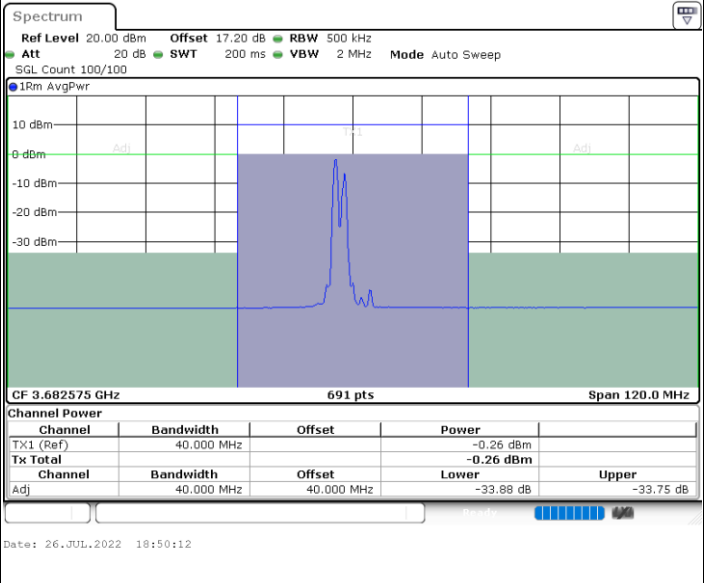

LTE Band 48C / 15MHz+20MHz

16QAM

Highest Channel / 1RB0 and 1RB99

Highest Channel / 1RB74 and 1RB0

Highest Channel / FullIRB

N/A

LTE Band 48C / 20MHz+5MHz

16QAM

Lowest Channel / 1RB0 and 1RB24

Lowest Channel / 1RB99 and 1RB0

Date: 26.JUL.2022 18:57:59

Date: 26.JUL.2022 19:01:48

Lowest Channel / FullIRB

N/A

Date: 26.JUL.2022 18:54:11

LTE Band 48C / 20MHz+5MHz