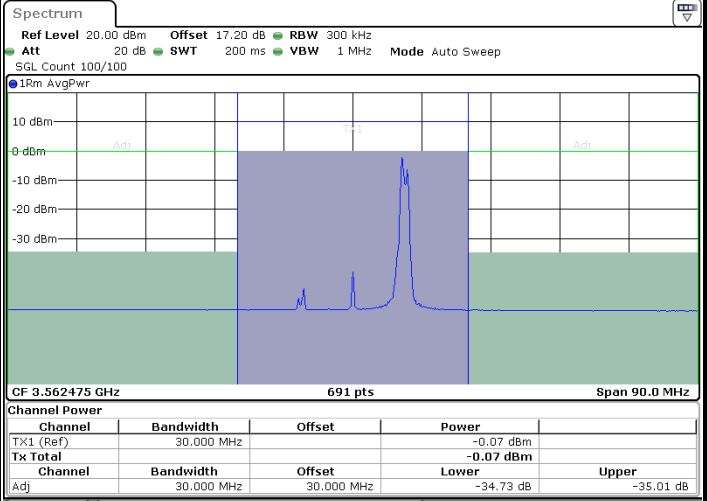

256QAM

Highest Channel / 1RB0 and 1RB99

Highest Channel / 1RB74 and 1RB0

Highest Channel / FullIRB

N/A

LTE Band 48C / 20MHz+5MHz

256QAM

Lowest Channel / 1RB0 and 1RB24

Lowest Channel / 1RB99 and 1RB0

Date: 26.JUL.2022 18:59:53

Date: 26.JUL.2022 19:04:33

Lowest Channel / FullIRB

N/A

Date: 26.JUL.2022 18:56:05

LTE Band 48C / 20MHz+5MHz

256QAM