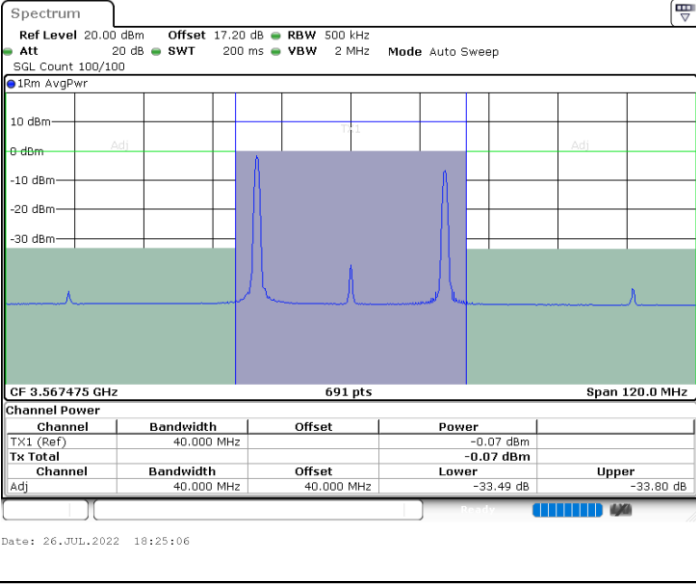

Middle Channel / 1RB49 and 1RB0

Middle Channel / FullRB

N/A

LTE Band 48C / 10MHz+20MHz

256QAM

Highest Channel / 1RB0 and 1RB99

Highest Channel / 1RB49 and 1RB0

Highest Channel / FullIRB

N/A

LTE Band 48C / 15MHz+20MHz

256QAM

Lowest Channel / 1RB0 and 1RB99

Lowest Channel / 1RB74 and 1RB0

Lowest Channel / FullIRB

N/A

LTE Band 48C / 15MHz+20MHz

256QAM

Highest Channel / 1RB0 and 1RB99

Highest Channel / 1RB74 and 1RB0

Highest Channel / FullIRB

N/A

LTE Band 48C / 20MHz+5MHz

256QAM

Lowest Channel / 1RB0 and 1RB24