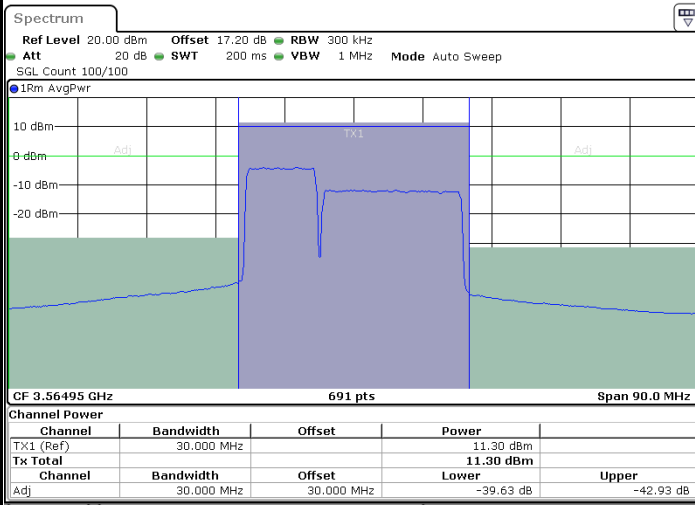

Lowest Channel / FullIRB

N/A

Date: 26.JUL.2022 17:49:39