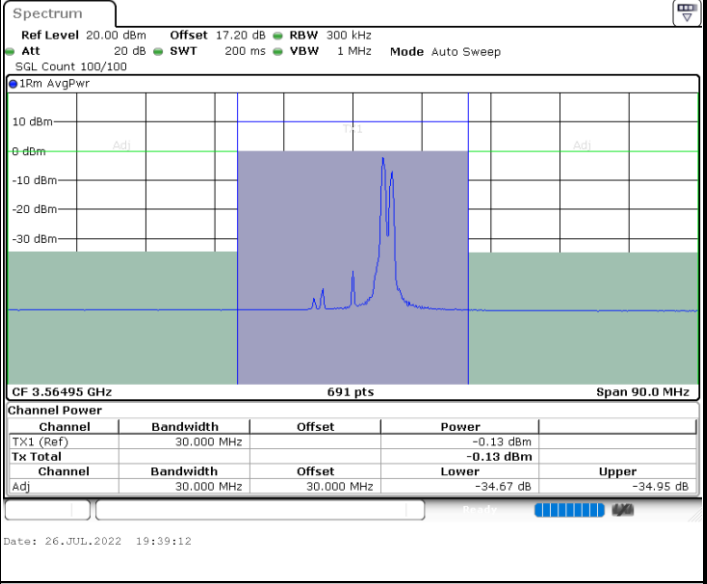

Lowest Channel / 1RB99 and 1RB0

Date: 26.JUL.2022 18:59:53

Date: 26.JUL.2022 19:04:33

Lowest Channel / FullIRB

N/A

Date: 26.JUL.2022 18:56:05

LTE Band 48C / 20MHz+5MHz

256QAM

Middle Channel / 1RB0 and 1RB24

Middle Channel / 1RB99 and 1RB0

Date: 26.JUL.2022 19:12:18

Date: 26.JUL.2022 19:16:06

Middle Channel / FullRB

N/A

Date: 26.JUL.2022 19:08:28

LTE Band 48C / 20MHz+10MHz

256QAM

Lowest Channel / 1RB0 and 1RB49

Lowest Channel / 1RB99 and 1RB0

Lowest Channel / FullIRB

N/A

LTE Band 48C / 20MHz+10MHz

256QAM

Middle Channel / 1RB0 and 1RB49