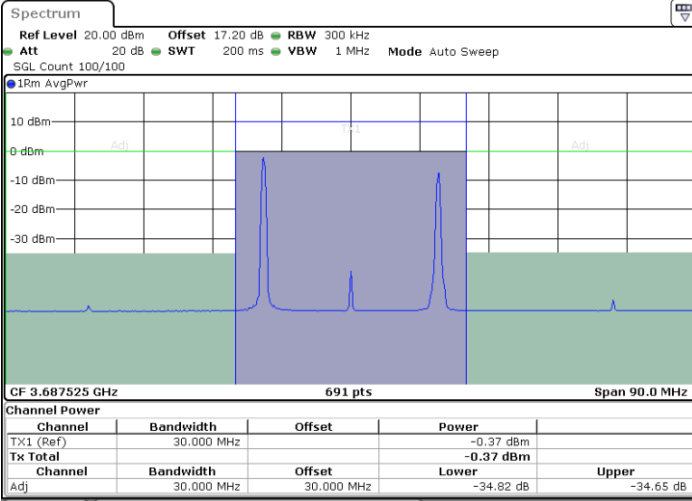

Highest Channel / FullIRB

N/A

LTE Band 48C / 5MHz+20MHz

64QAM

Lowest Channel / 1RB0 and 1RB99

Lowest Channel / 1RB24 and 1RB0

Lowest Channel / FullIRB

N/A

LTE Band 48C / 5MHz+20MHz

64QAM

Highest Channel / 1RB0 and 1RB99

Highest Channel / 1RB24 and 1RB0

Date: 26.JUL.2022 17:11:57

Date: 26.JUL.2022 17:16:44

Highest Channel / FullIRB

N/A