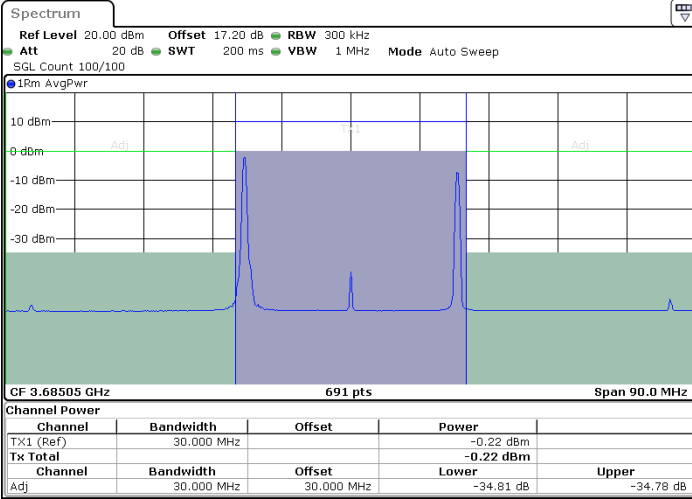

Middle Channel / FullRB

N/A

LTE Band 48C / 20MHz+10MHz

64QAM

Lowest Channel / 1RB0 and 1RB49

Lowest Channel / 1RB99 and 1RB0

Lowest Channel / FullIRB

N/A

LTE Band 48C / 20MHz+10MHz

64QAM

Middle Channel / 1RB0 and 1RB49

Middle Channel / 1RB99 and 1RB0

Middle Channel / FullIRB

N/A

LTE Band 48C / 20MHz+10MHz

64QAM

Highest Channel / 1RB0 and 1RB49

Highest Channel / 1RB99 and 1RB0

Date: 26.JUL.2022 19:57:33

Date: 26.JUL.2022 20:01:22

Highest Channel / FullIRB

N/A

Date: 26.JUL.2022 19:53:45

LTE Band 48C / 20MHz+15MHz