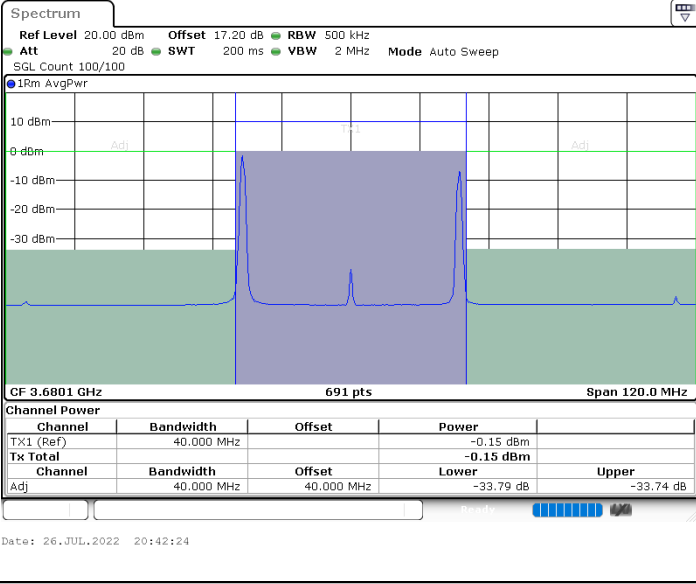

Date: 26.JUL.2022 21:06:56

Middle Channel / FullRB

N/A

Date: 26.JUL.2022 20:59:59

LTE Band 48C / 20MHz+20MHz

16QAM

Highest Channel / 1RB0 and 1RB99

Highest Channel / 1RB99 and 1RB0

Highest Channel / FullIRB

N/A

LTE Band 48C / 5MHz+20MHz

64QAM

Lowest Channel / 1RB0 and 1RB99

Lowest Channel / 1RB24 and 1RB0

Lowest Channel / FullIRB

N/A