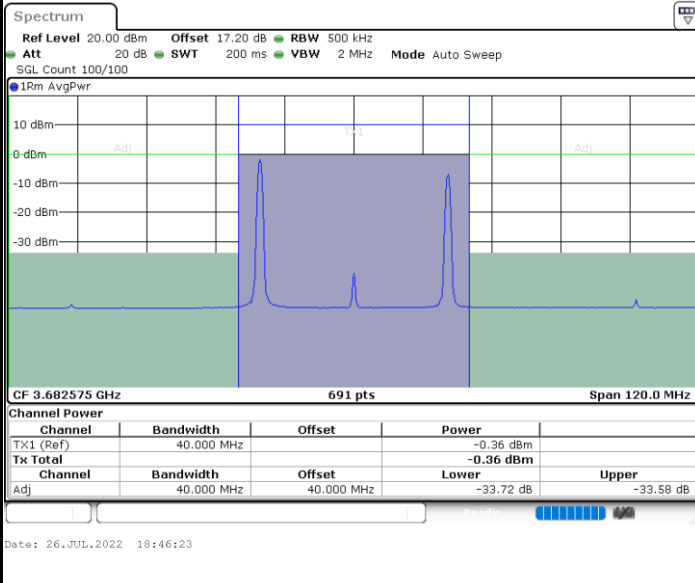

LTE Band 48C / 15MHz+20MHz

16QAM

Highest Channel / 1RB0 and 1RB99

Highest Channel / 1RB74 and 1RB0

Highest Channel / FullIRB

N/A

LTE Band 48C / 20MHz+5MHz

16QAM

Lowest Channel / 1RB0 and 1RB24

Lowest Channel / 1RB99 and 1RB0

Date: 26.JUL.2022 18:57:59

Date: 26.JUL.2022 19:01:48

Lowest Channel / FullIRB

N/A

Date: 26.JUL.2022 18:54:11

LTE Band 48C / 20MHz+5MHz