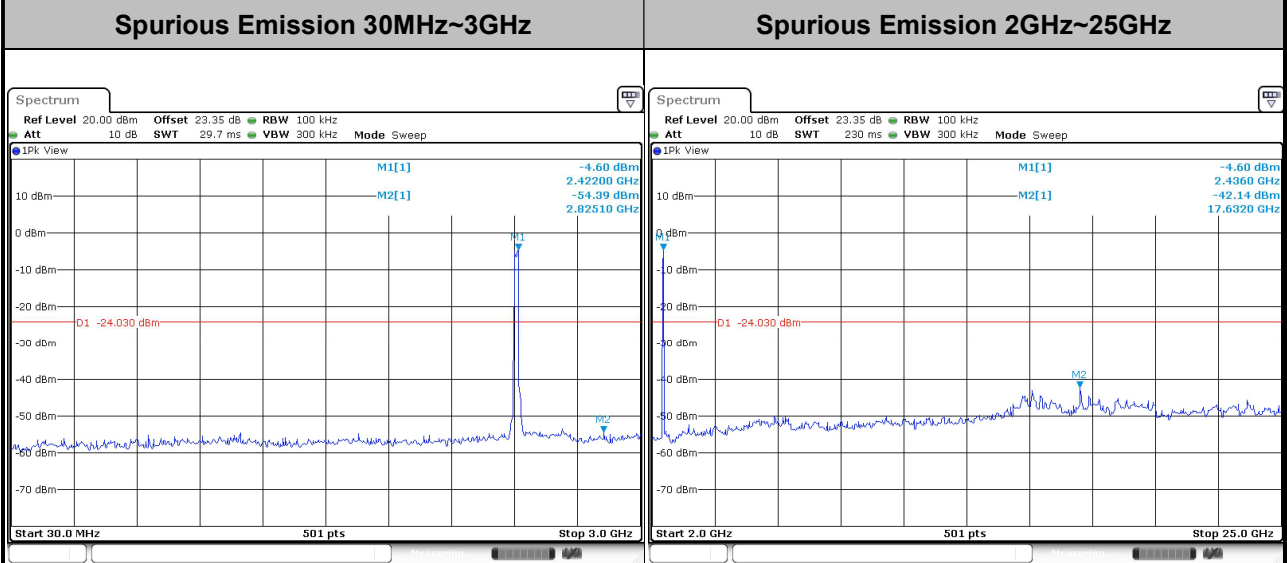

Date: 30.JUL.2022 00:44:59

Date: 1.AUG.2022 21:33:04

Date: 1.AUG.2022 21:33:18

Date: 1.AUG.2022 21:33:30

Test Mode :	802.11ax HE20	Test Channel :	01 Partial RU 242/61
-------------	---------------	----------------	----------------------

Date: 30.JUL.2022 00:44:59

Date: 1.AUG.2022 21:35:09

Date: 1.AUG.2022 21:35:48

Date: 1.AUG.2022 21:35:58

Test Mode :	802.11ax HE20	Test Channel :	06 Full RU
-------------	---------------	----------------	------------