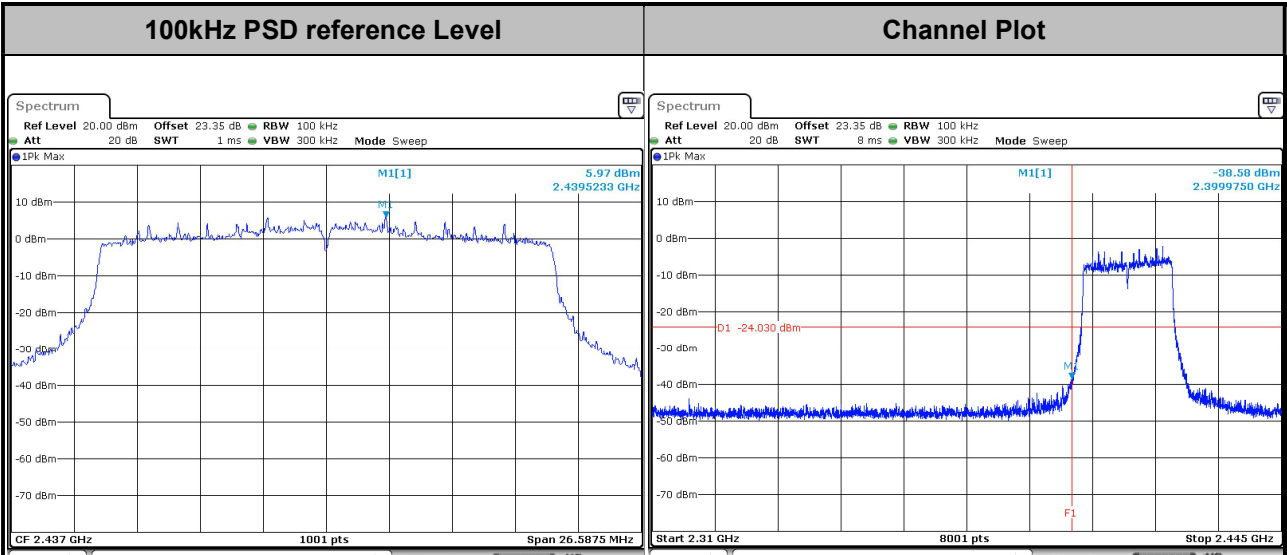

Date: 30.JUL.2022 00:44:59

Date: 1.AUG.2022 21:33:04

Date: 1.AUG.2022 21:33:18

Date: 1.AUG.2022 21:33:30

Test Mode :	802.11ax HE20	Test Channel :	01 Partial RU 242/61
-------------	---------------	----------------	----------------------

Date: 30.JUL.2022 00:44:59

Date: 1.AUG.2022 21:35:09

Date: 1.AUG.2022 21:35:48

Date: 1.AUG.2022 21:35:58

Test Mode :	802.11ax HE20	Test Channel :	06 Full RU
-------------	---------------	----------------	------------