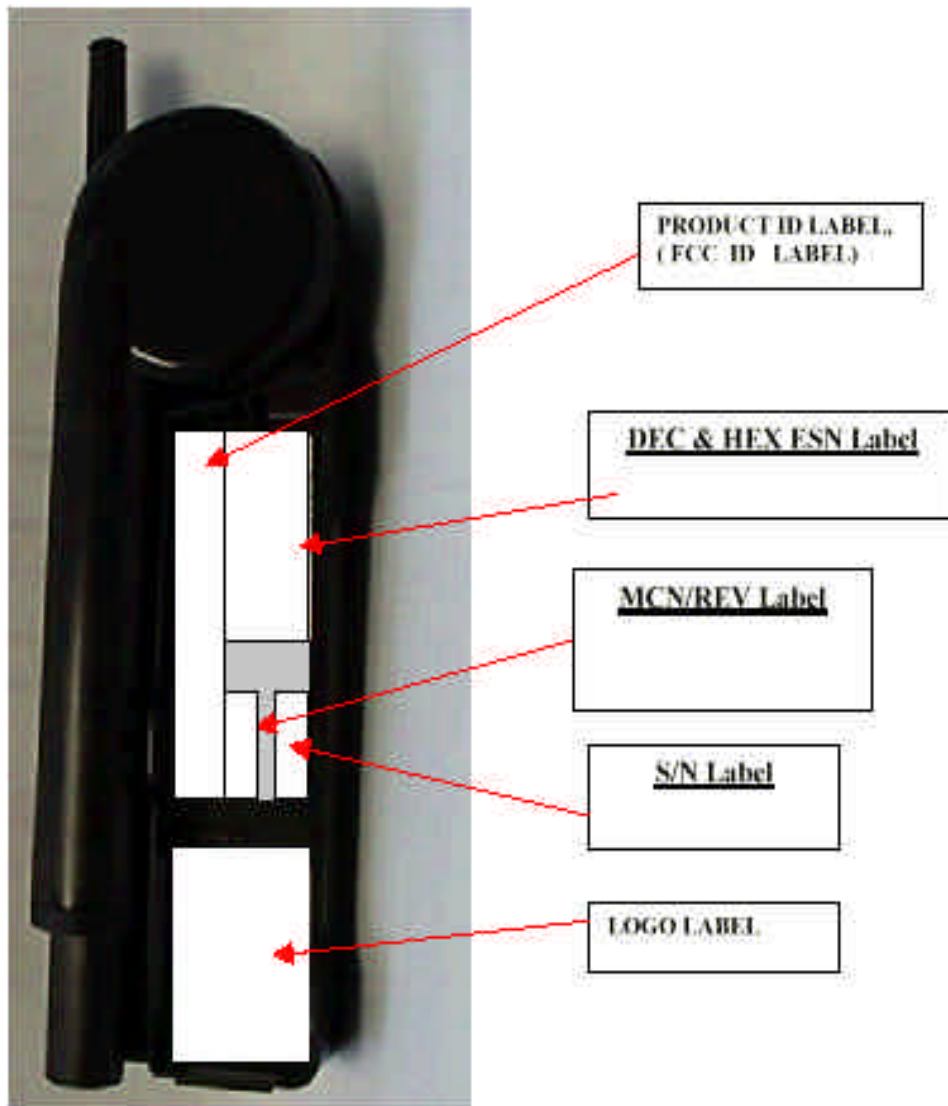

## PORTABLE UT LABEL LOCATIONS

Labels are in same location, on back of phone beneath external battery, for both the Tri-mode Portable UT (shown above) and the Single-Mode Portable UT.