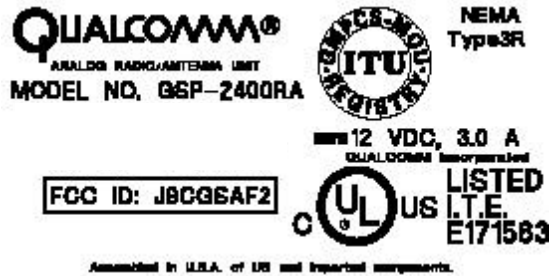

Exhibit 5 FCC Identifier Label

The FCC Identifier label is located on the back of the RAFUT's RAU unit.

Figure 5-1. Actual Size FCC Label

Figure 5-2. Zoom-in FCC Label

Label Location