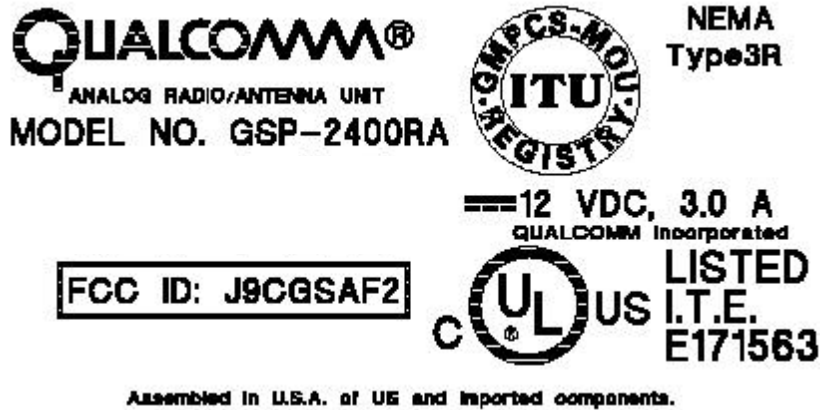

Exhibit 5 FCC Identifier Label

The FCC Identifier label is located on the back of the RAFUT's RAU unit.

Figure 5-1. Actual Size FCC Label

Figure 5-2. Zoom-in FCC Label

Label Location