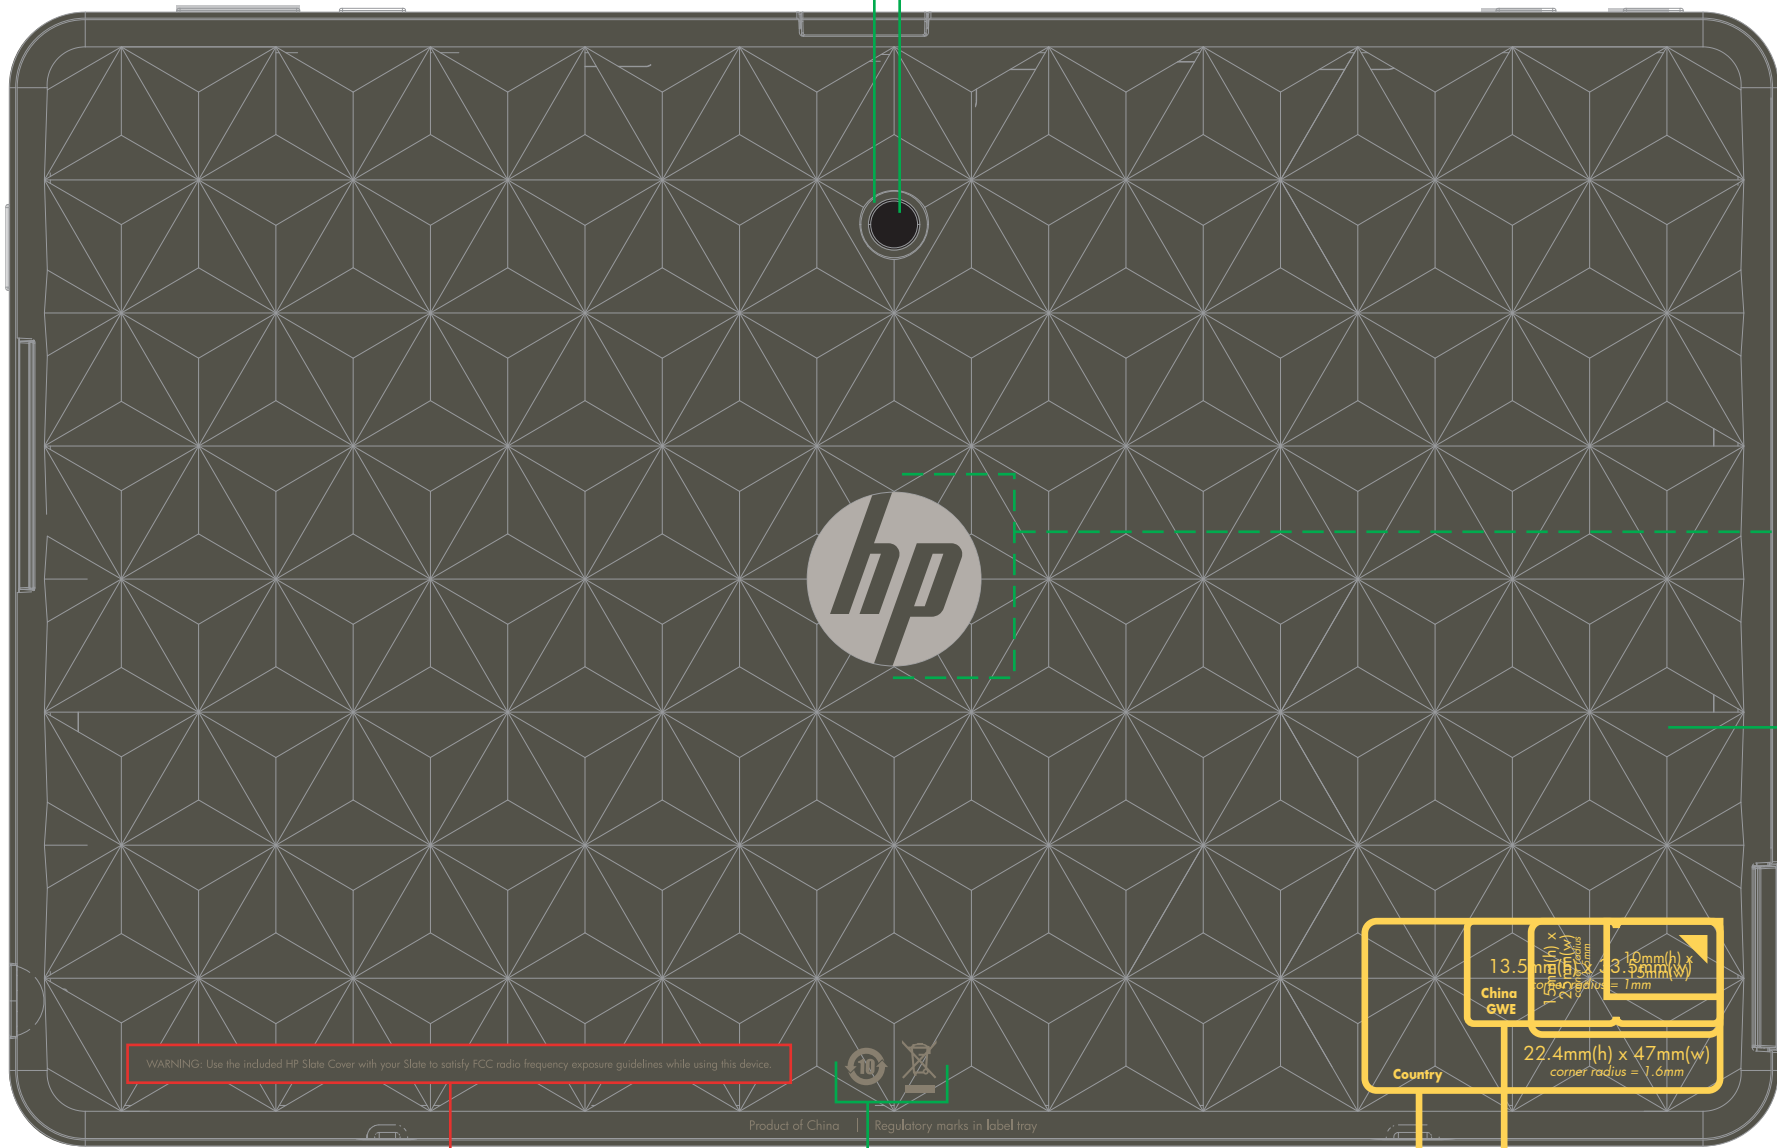

View 6: Top Case Exterior

WARNING: Use the included HP Slate Cover with your Slate to satisfy FCC radio frequency exposure guidelines while using this device.

Product of China Regulatory marks in label tray

Country

13.5mm(h) x 87.8mm(w) corner radius = 1mm	10mm(h) x 33.5mm(w) corner radius = 1mm
22.4mm(h) x 47mm(w) corner radius = 1.6mm	

FCC WARNING LABEL:
Process = PC Label
5mm(h) x 87.8mm(w)
Text Color = Pantone 404C
Label Color = Pantone Black7M
Label Finish = Matte
**Need coating over icons to protect*

RECYCLE ICONS:
Process = Printed
Printed Color = Pantone 404C
**Need coating over icons to protect*

14

15