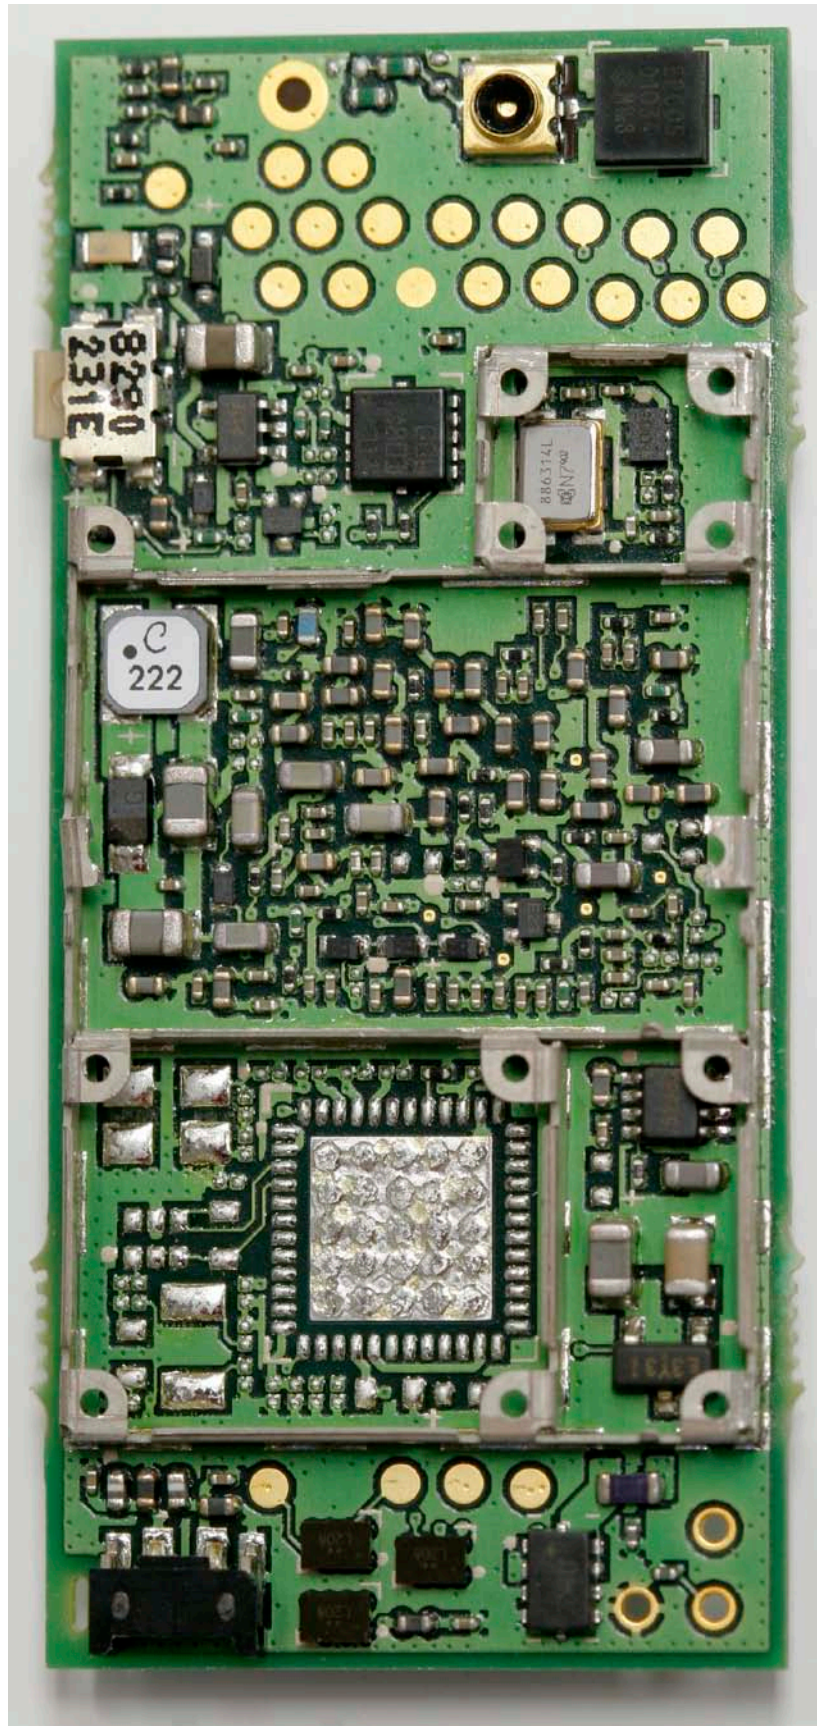

Exhibit 10
Castra Without Zigbee
Internal Photographs

FCC Part 22 & 24 Certification	
FCC ID:	J9CCA STRAWOZB
Model:	Castra

STATEMENT OF CERTIFICATION	
<i>The data, data evaluation and equipment configuration represented herein are a true and accurate representation of the measurements of the sample's radio frequency interference emissions characteristics as of the dates and at the times of the test under the conditions herein specified.</i>	
Report Prepared by:	QUALCOMM Incorporated 5775 Morehouse Drive San Diego, CA 92121-1714

MADE IN TAIWAN 25-A6248-1 E SH1

CLACOM
M7
33-2009

CA90 --
J9979 --
P1

A910C

4R7

4R7

20 - A6248 -
REV:
S/N: