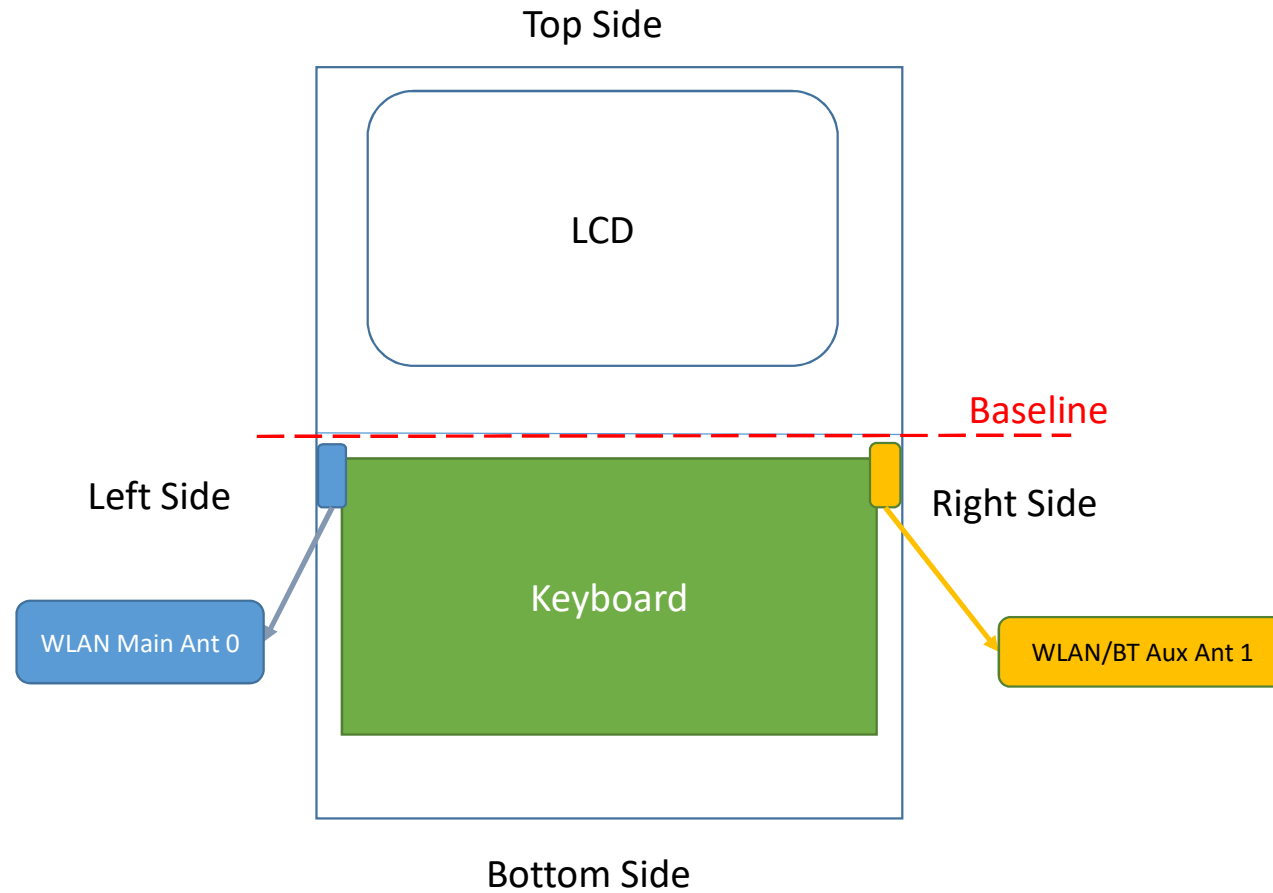

## **Photographs of EUT Setup and Antenna Location**

The photographs of EUT and setup for SAR testing are shown as follows.

<Front Face View> Laptop Mode (180°)

Antenna	To Bottom Side	To Baseline	To Left Side	To Right Side
	(mm)	(mm)	(mm)	(mm)
WLAN Main Ant 0	294.09	10.00	0.00	393.51
WLAN/BT Aux Ant 1	294.09	10.00	393.51	0.00

<Right Side View> Laptop Mode(90°)

Antenna	Rear Face
	(mm)
WLAN Main Ant 0	17.63
WLAN/BT Aux Ant 1	17.63

**<Photographs of Body SAR Test Setup>**

**Bottom for Laptop of EUT Tested at 0 mm**

**<Photographs of Power Density Test Setup>**

**Bottom of EUT Tested at 0 mm**