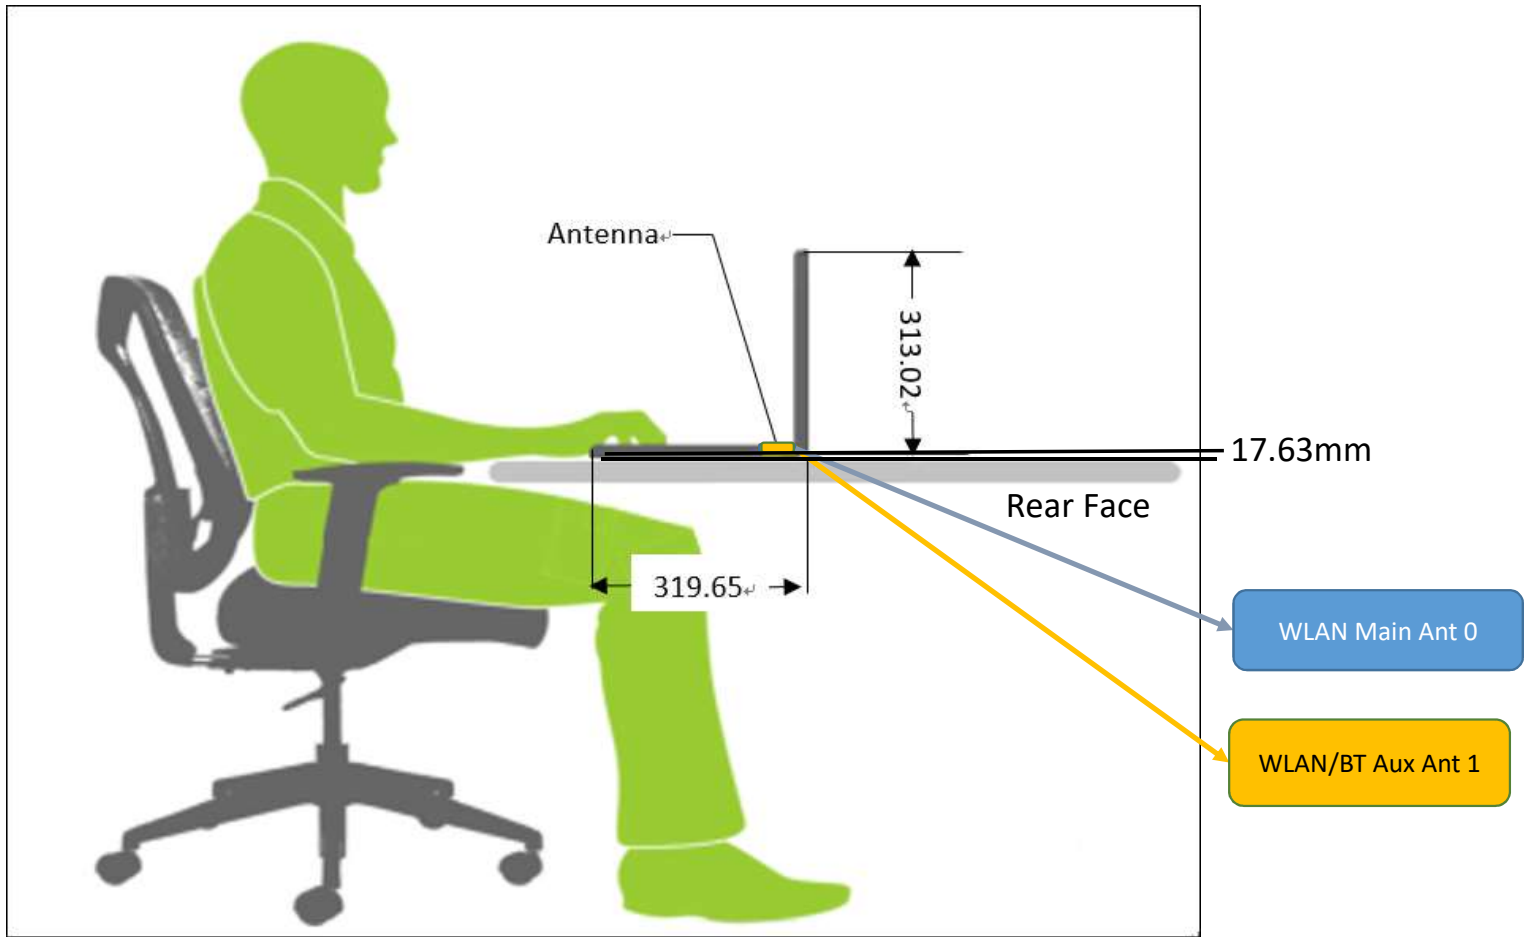

## **Photographs of EUT Setup and Antenna Location**

The photographs of EUT and setup for SAR testing are shown as follows.

<Front Face View> Laptop Mode (180°)

Antenna	To Bottom Side	To Baseline	To Left Side	To Right Side
	(mm)	(mm)	(mm)	(mm)
WLAN Main Ant 0	294.09	10.00	0.00	393.51
WLAN/BT Aux Ant 1	294.09	10.00	393.51	0.00

<Right Side View> Laptop Mode(90°)

Antenna	Rear Face
	(mm)
WLAN Main Ant 0	17.63
WLAN/BT Aux Ant 1	17.63

**<Photographs of Body SAR Test Setup>**

**Bottom for Laptop of EUT Tested at 0 mm**

**<Photographs of Power Density Test Setup>**

**Bottom of EUT Tested at 0 mm**