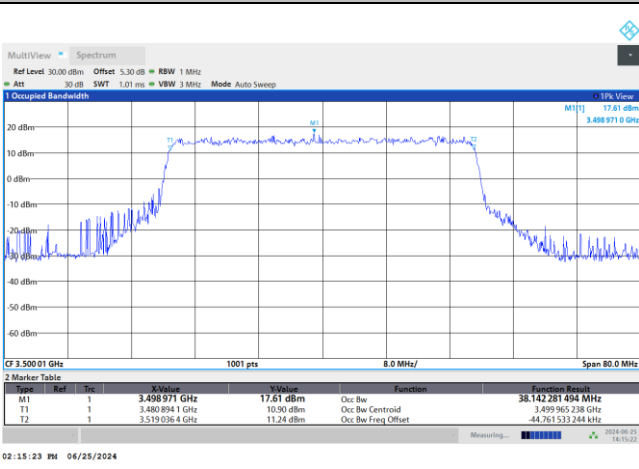

FR1 n77 / 40MHz / DFT-S OFDM / Middle Channel / Full RB

PI/2 BPSK

FR1 n77 / 40MHz / CP OFDM / Middle Channel / Full RB

QPSK

16QAM

64QAM

256QAM