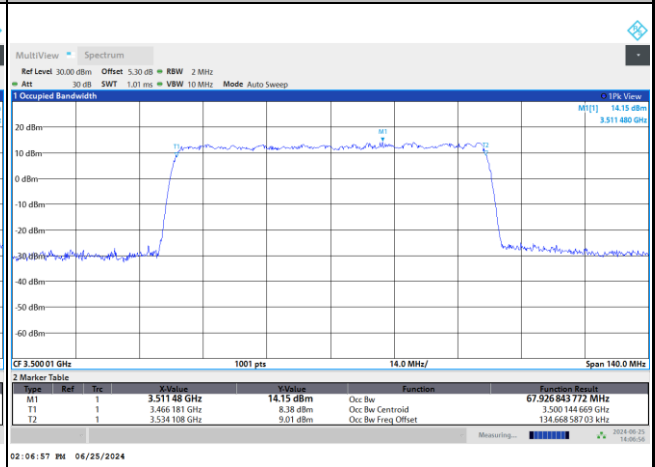

FR1 n77 / 70MHz / DFT-S OFDM / Middle Channel / Full RB

PI/2 BPSK

FR1 n77 / 70MHz / CP OFDM / Middle Channel / Full RB

QPSK

16QAM

64QAM

256QAM

FR1 n77 / 80MHz / DFT-S OFDM / Middle Channel / Full RB