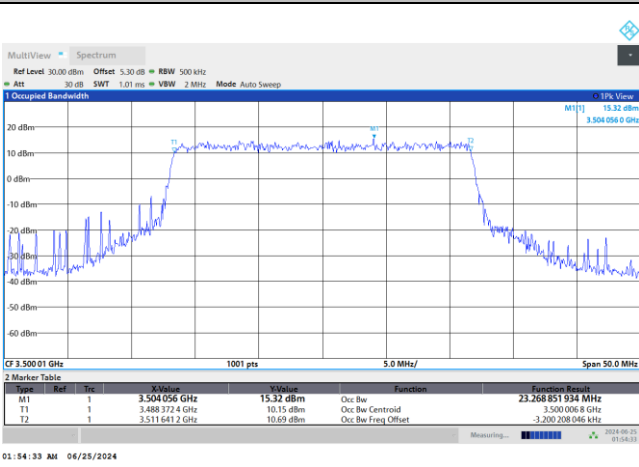

FR1 n77 / 25MHz / DFT-S OFDM / Middle Channel / Full RB

PI/2 BPSK

FR1 n77 / 25MHz / CP OFDM / Middle Channel / Full RB

QPSK

16QAM

64QAM

256QAM