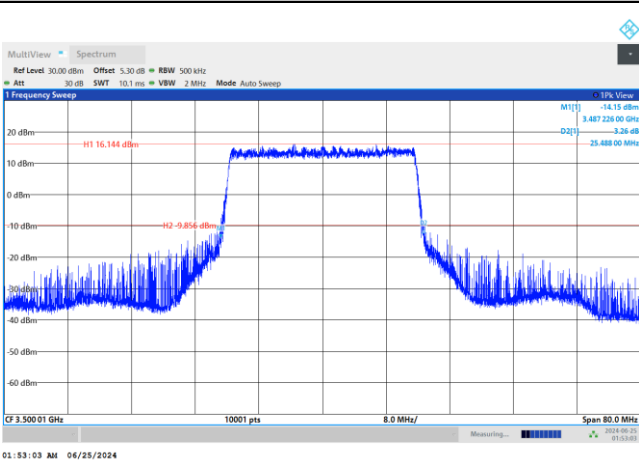

FR1 n77 / 25MHz / DFT-S OFDM / Middle Channel / Full RB

PI/2 BPSK

FR1 n77 / 25MHz / CP OFDM / Middle Channel / Full RB

QPSK

16QAM

64QAM

256QAM

FR1 n77 / 30MHz / DFT-S OFDM / Middle Channel / Full RB