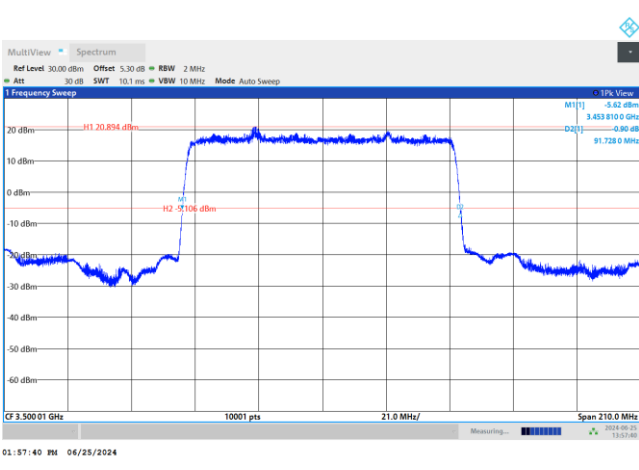

64QAM

256QAM

FR1 n77 / 80MHz / DFT-S OFDM / Middle Channel / Full RB

PI/2 BPSK

FR1 n77 / 80MHz / CP OFDM / Middle Channel / Full RB

QPSK

16QAM

64QAM

256QAM

FR1 n77 / 90MHz / DFT-S OFDM / Middle Channel / Full RB

PI/2 BPSK

FR1 n77 / 90MHz / CP OFDM / Middle Channel / Full RB

QPSK

16QAM

64QAM

256QAM