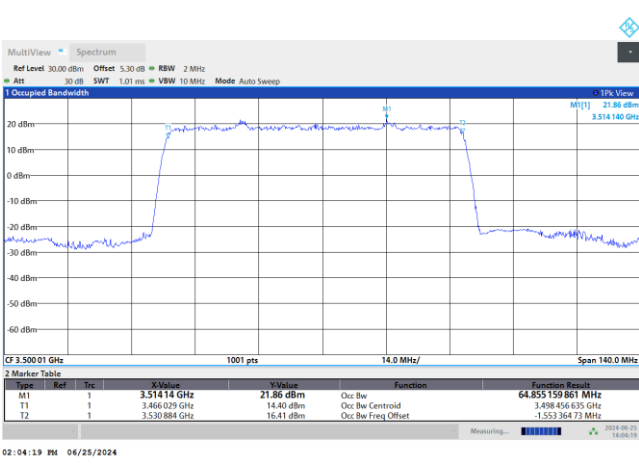

FR1 n77 / 70MHz / DFT-S OFDM / Middle Channel / Full RB

PI/2 BPSK