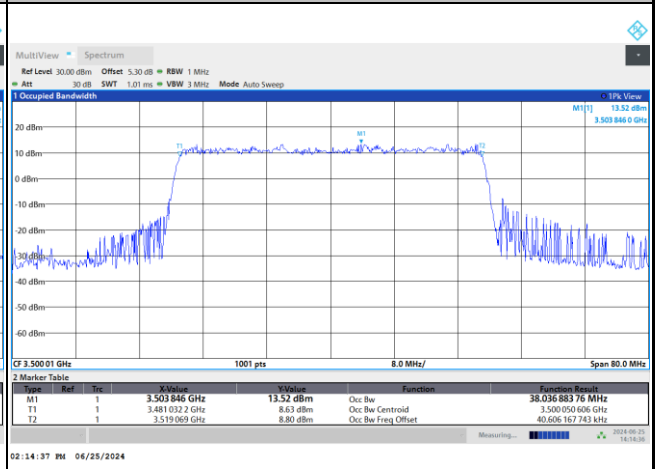

FR1 n77 / 40MHz / DFT-S OFDM / Middle Channel / Full RB

PI/2 BPSK

FR1 n77 / 40MHz / CP OFDM / Middle Channel / Full RB

QPSK

16QAM

64QAM

256QAM