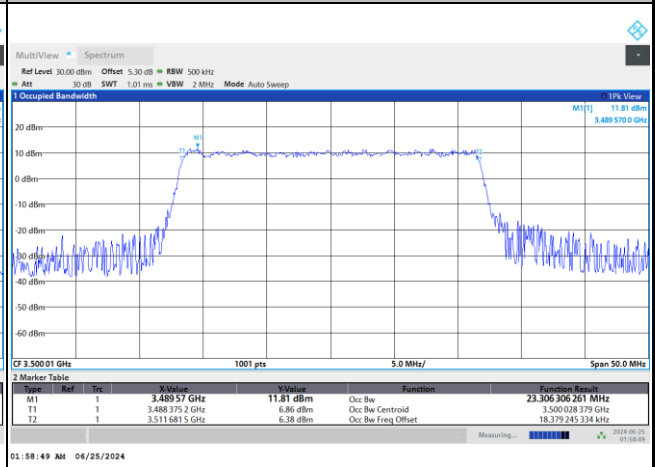

QPSK

16QAM

64QAM

256QAM

FR1 n77 / 30MHz / DFT-S OFDM / Middle Channel / Full RB

PI/2 BPSK

FR1 n77 / 30MHz / CP OFDM / Middle Channel / Full RB

QPSK