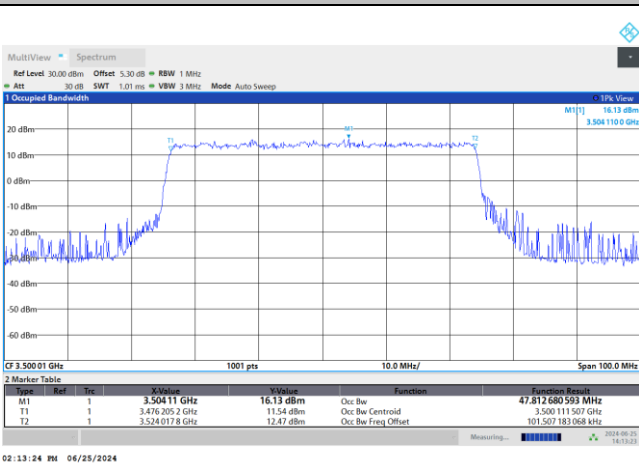

64QAM

256QAM

FR1 n77 / 50MHz / DFT-S OFDM / Middle Channel / Full RB

PI/2 BPSK

FR1 n77 / 50MHz / CP OFDM / Middle Channel / Full RB

QPSK

16QAM

64QAM