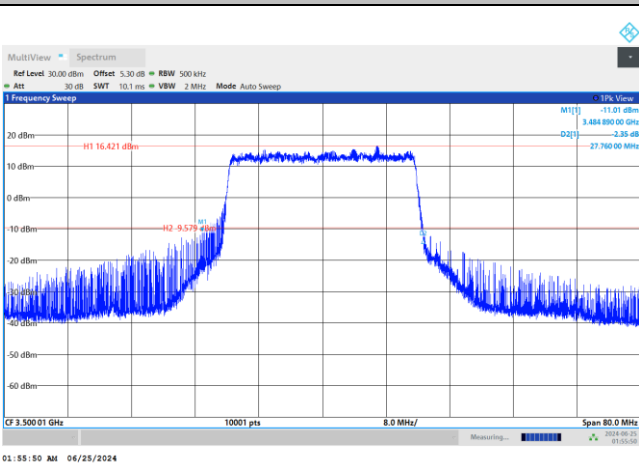

FR1 n77 / 25MHz / DFT-S OFDM / Middle Channel / Full RB

PI/2 BPSK

FR1 n77 / 25MHz / CP OFDM / Middle Channel / Full RB

QPSK

16QAM

64QAM

256QAM

FR1 n77 / 30MHz / DFT-S OFDM / Middle Channel / Full RB