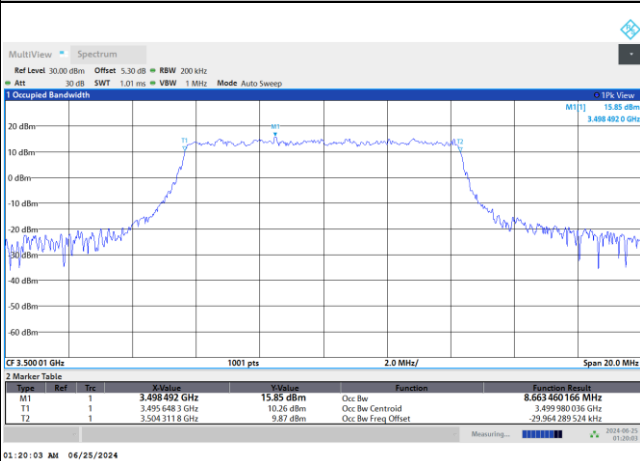

FR1 n77 / 10MHz / DFT-S OFDM / Middle Channel / Full RB

PI/2 BPSK

FR1 n77 / 10MHz / CP OFDM / Middle Channel / Full RB

QPSK

16QAM

64QAM

256QAM

FR1 n77 / 15MHz / DFT-S OFDM / Middle Channel / Full RB