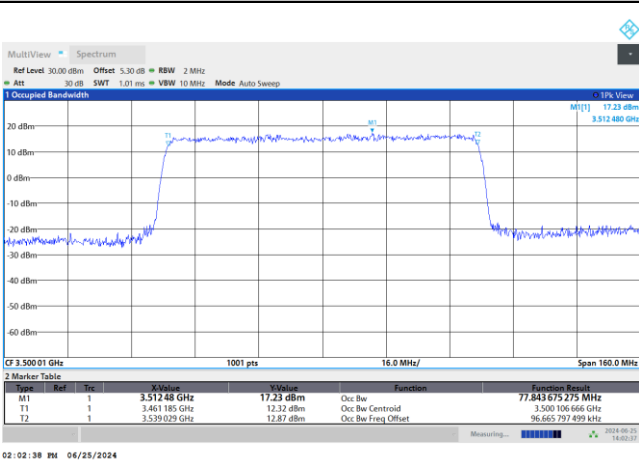

FR1 n77 / 80MHz / CP OFDM / Middle Channel / Full RB

QPSK