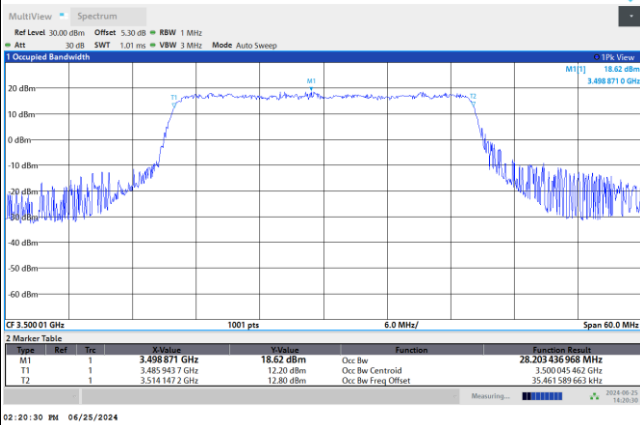

FR1 n77 / 30MHz / DFT-S OFDM / Middle Channel / Full RB

PI/2 BPSK

FR1 n77 / 30MHz / CP OFDM / Middle Channel / Full RB

QPSK

16QAM

64QAM

256QAM