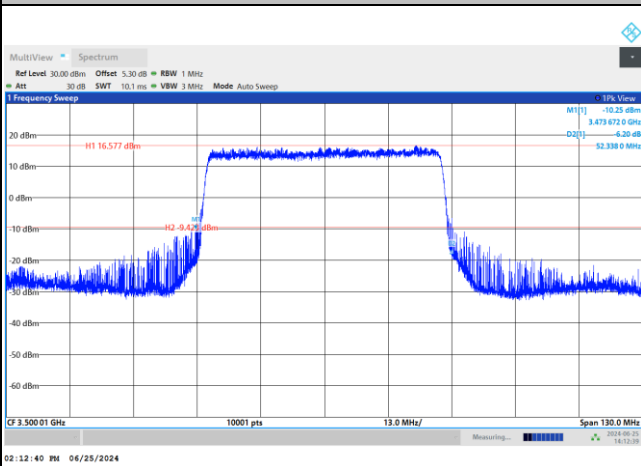

FR1 n77 / 50MHz / CP OFDM / Middle Channel / Full RB

QPSK