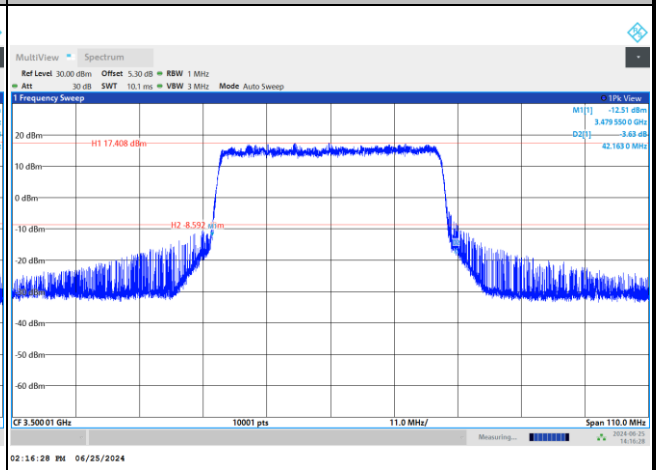

FR1 n77 / 40MHz / DFT-S OFDM / Middle Channel / Full RB

PI/2 BPSK

FR1 n77 / 40MHz / CP OFDM / Middle Channel / Full RB

QPSK

16QAM

64QAM

256QAM