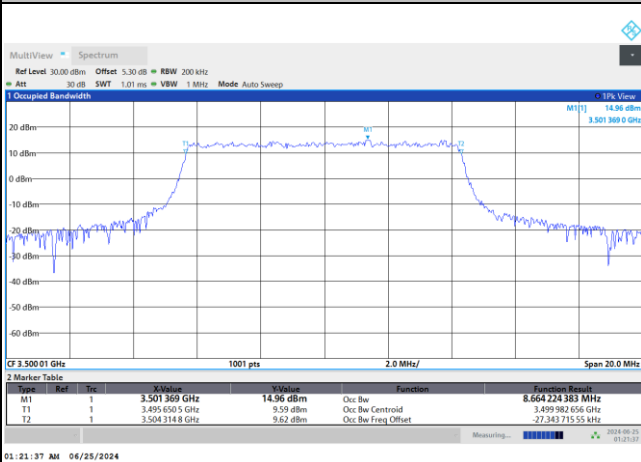

FR1 n77 / 10MHz / DFT-S OFDM / Middle Channel / Full RB

PI/2 BPSK

FR1 n77 / 10MHz / CP OFDM / Middle Channel / Full RB

QPSK

16QAM

64QAM

256QAM

FR1 n77 / 15MHz / DFT-S OFDM / Middle Channel / Full RB