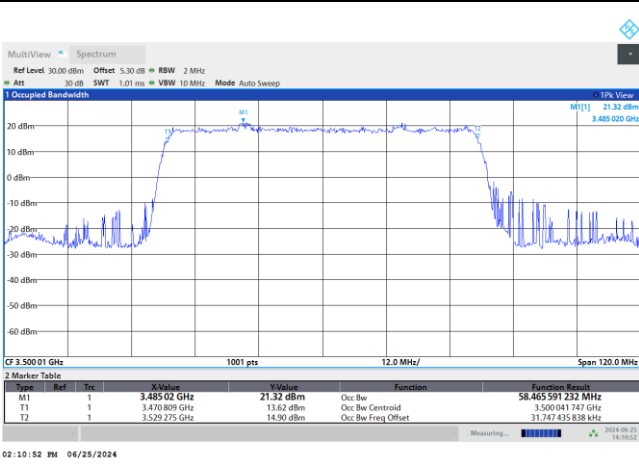

FR1 n77 / 60MHz / DFT-S OFDM / Middle Channel / Full RB

PI/2 BPSK