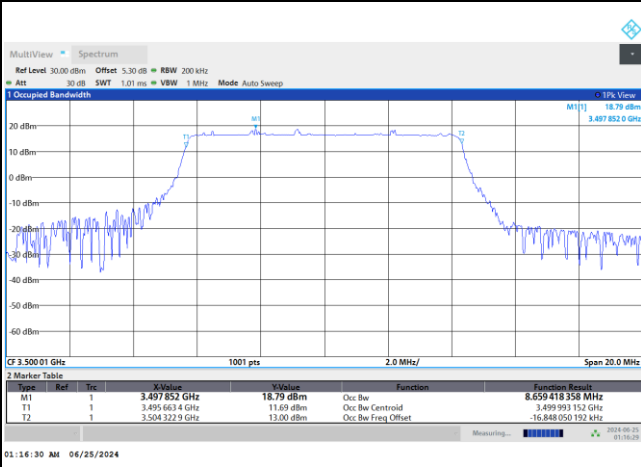

FR1 n77 / 10MHz / DFT-S OFDM / Middle Channel / Full RB

PI/2 BPSK