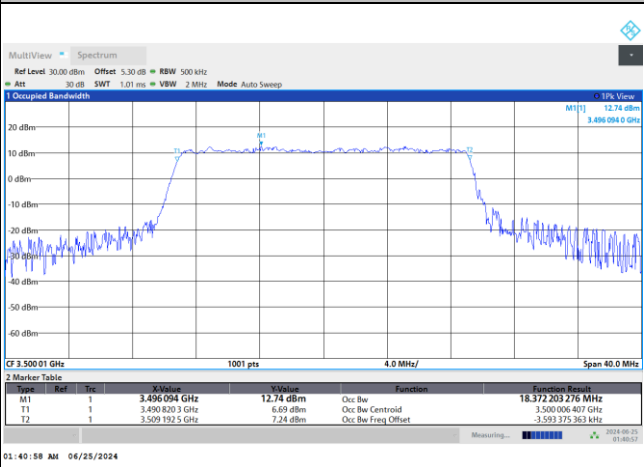

FR1 n77 / 20MHz / CP OFDM / Middle Channel / Full RB

QPSK

16QAM

64QAM

256QAM

FR1 n77 / 25MHz / DFT-S OFDM / Middle Channel / Full RB

PI/2 BPSK

FR1 n77 / 25MHz / CP OFDM / Middle Channel / Full RB