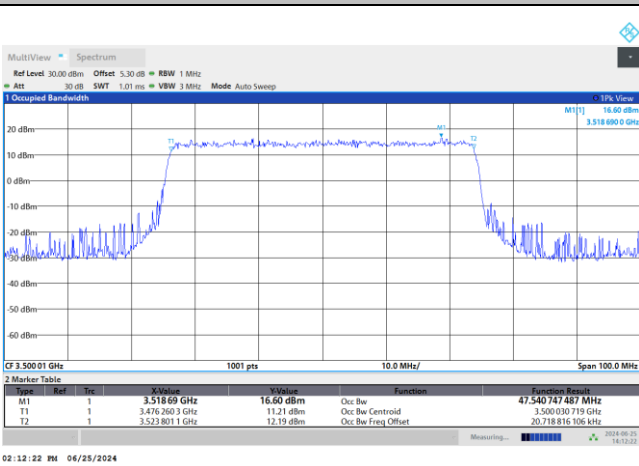

64QAM

256QAM

FR1 n77 / 50MHz / DFT-S OFDM / Middle Channel / Full RB

PI/2 BPSK

FR1 n77 / 50MHz / CP OFDM / Middle Channel / Full RB

QPSK

16QAM

64QAM