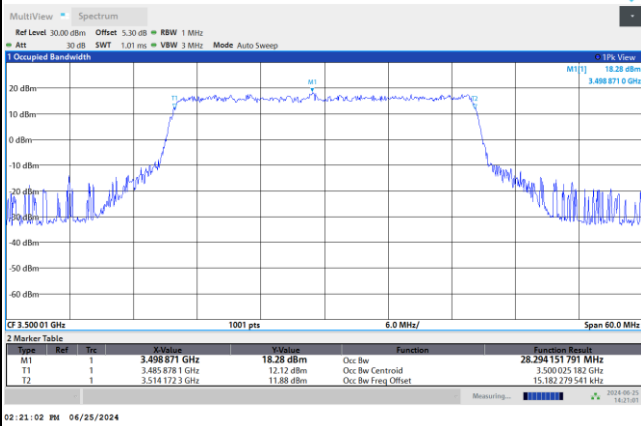

FR1 n77 / 30MHz / DFT-S OFDM / Middle Channel / Full RB

PI/2 BPSK

FR1 n77 / 30MHz / CP OFDM / Middle Channel / Full RB

QPSK

16QAM

64QAM

256QAM