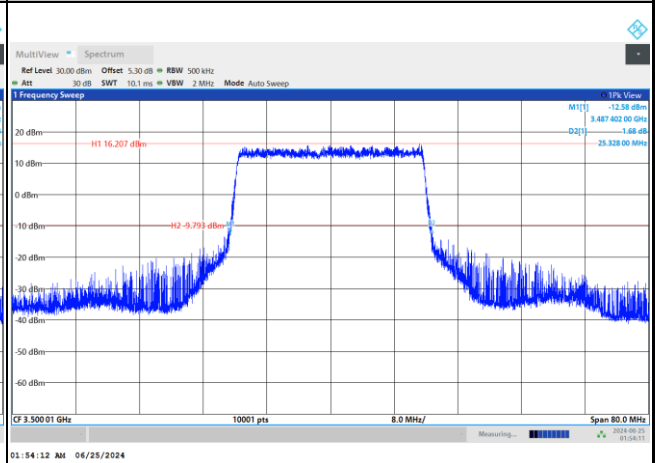

FR1 n77 / 25MHz / DFT-S OFDM / Middle Channel / Full RB

PI/2 BPSK

FR1 n77 / 25MHz / CP OFDM / Middle Channel / Full RB

QPSK

16QAM

64QAM

256QAM

FR1 n77 / 30MHz / DFT-S OFDM / Middle Channel / Full RB