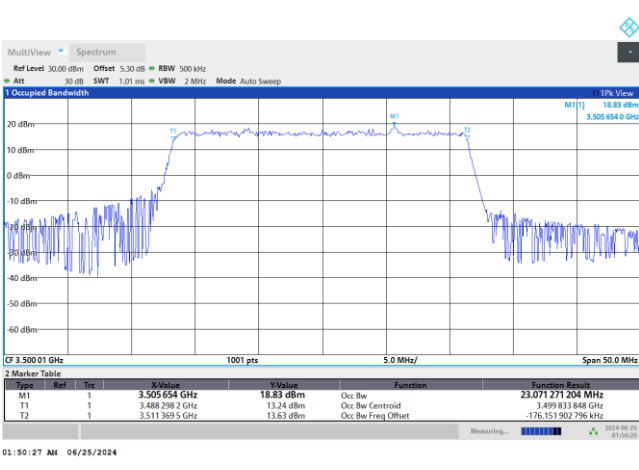

FR1 n77 / 20MHz / CP OFDM / Middle Channel / Full RB

QPSK

16QAM

64QAM

256QAM

FR1 n77 / 25MHz / DFT-S OFDM / Middle Channel / Full RB

PI/2 BPSK

FR1 n77 / 25MHz / CP OFDM / Middle Channel / Full RB