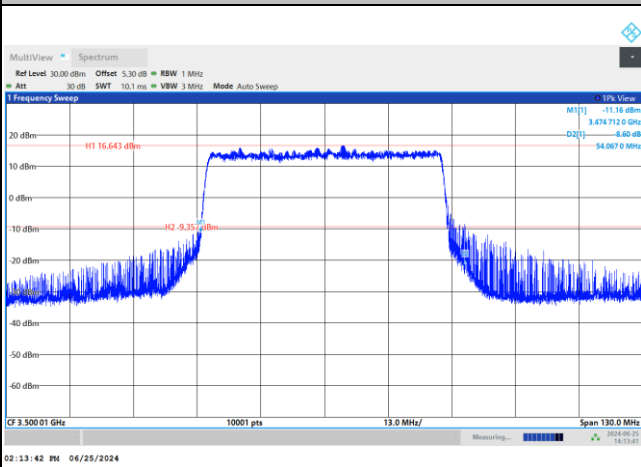

FR1 n77 / 50MHz / DFT-S OFDM / Middle Channel / Full RB

PI/2 BPSK

FR1 n77 / 50MHz / CP OFDM / Middle Channel / Full RB

QPSK

16QAM

64QAM

256QAM