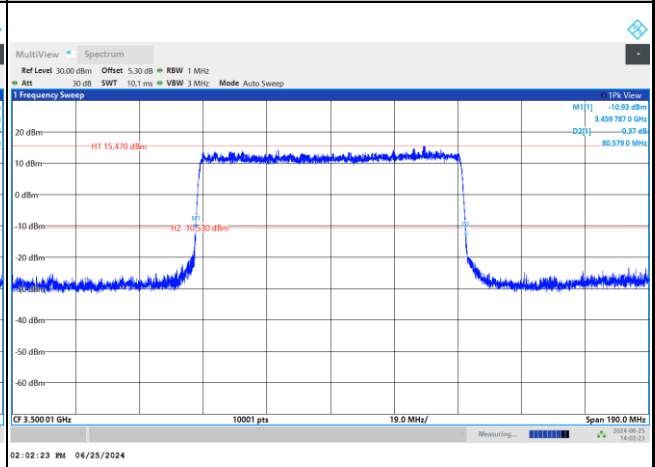

64QAM

256QAM

FR1 n77 / 80MHz / DFT-S OFDM / Middle Channel / Full RB

PI/2 BPSK

FR1 n77 / 80MHz / CP OFDM / Middle Channel / Full RB

QPSK

16QAM

64QAM