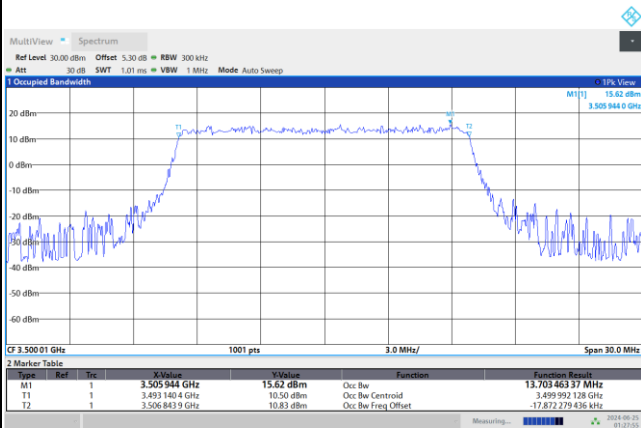

FR1 n77 / 15MHz / CP OFDM / Middle Channel / Full RB

QPSK