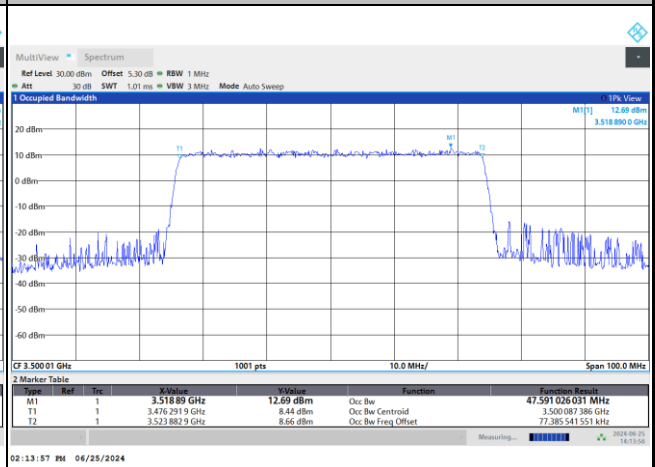

FR1 n77 / 50MHz / DFT-S OFDM / Middle Channel / Full RB

PI/2 BPSK

FR1 n77 / 50MHz / CP OFDM / Middle Channel / Full RB

QPSK

16QAM

64QAM

256QAM