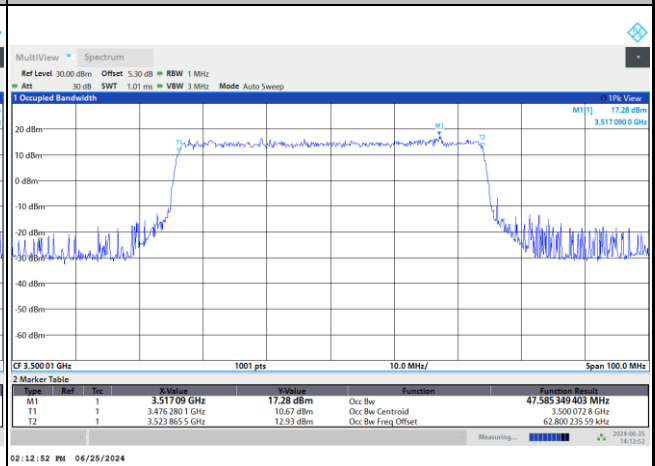

64QAM

256QAM

FR1 n77 / 50MHz / DFT-S OFDM / Middle Channel / Full RB

PI/2 BPSK

FR1 n77 / 50MHz / CP OFDM / Middle Channel / Full RB

QPSK

16QAM

64QAM