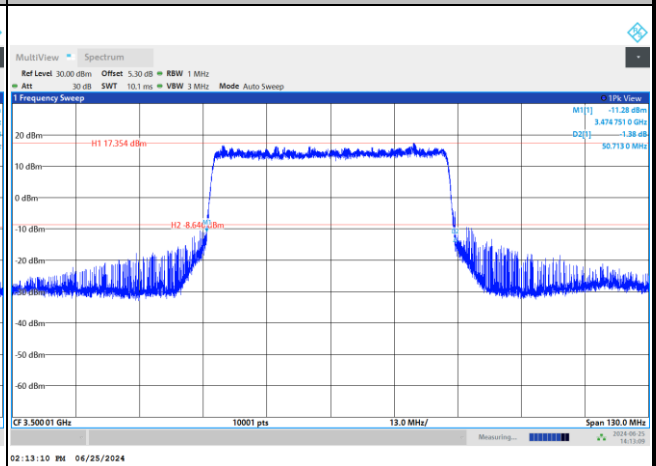

FR1 n77 / 50MHz / DFT-S OFDM / Middle Channel / Full RB

PI/2 BPSK

FR1 n77 / 50MHz / CP OFDM / Middle Channel / Full RB

QPSK

16QAM

64QAM

256QAM