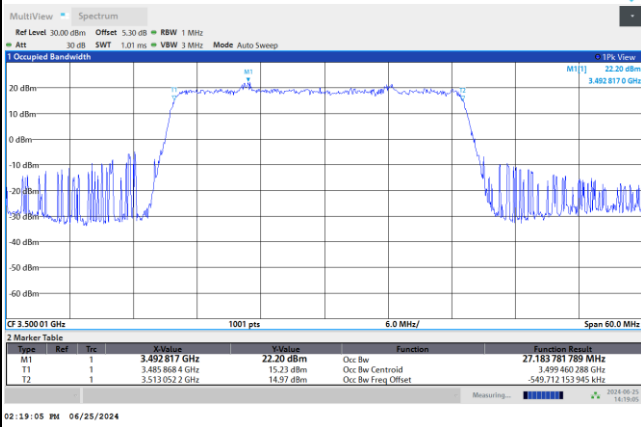

QPSK

16QAM

64QAM

256QAM

FR1 n77 / 30MHz / DFT-S OFDM / Middle Channel / Full RB

PI/2 BPSK

FR1 n77 / 30MHz / CP OFDM / Middle Channel / Full RB

QPSK