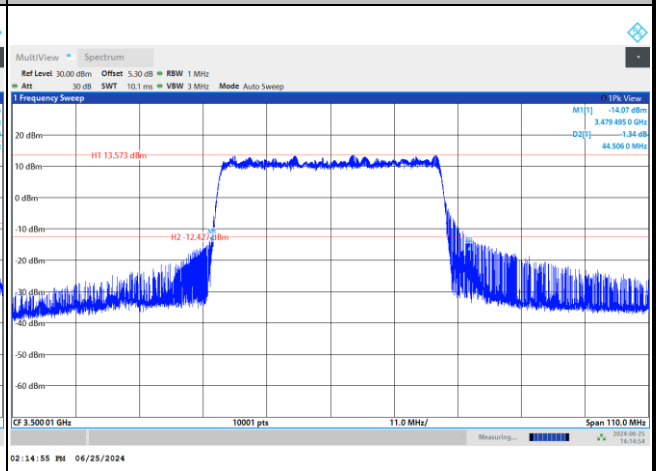

FR1 n77 / 40MHz / CP OFDM / Middle Channel / Full RB

QPSK

16QAM

64QAM

256QAM

FR1 n77 / 50MHz / DFT-S OFDM / Middle Channel / Full RB

PI/2 BPSK

FR1 n77 / 50MHz / CP OFDM / Middle Channel / Full RB