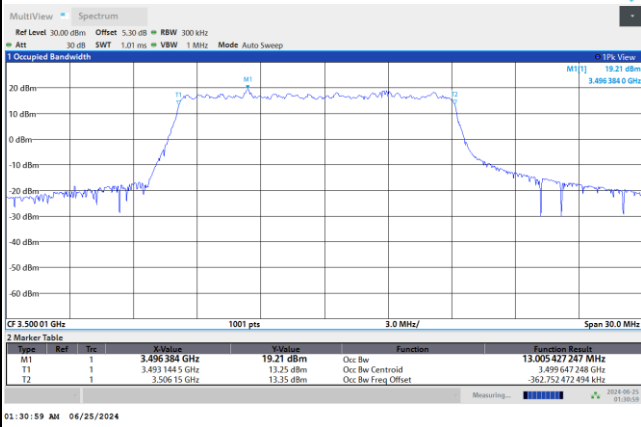

FR1 n77 / 15MHz / DFT-S OFDM / Middle Channel / Full RB

PI/2 BPSK