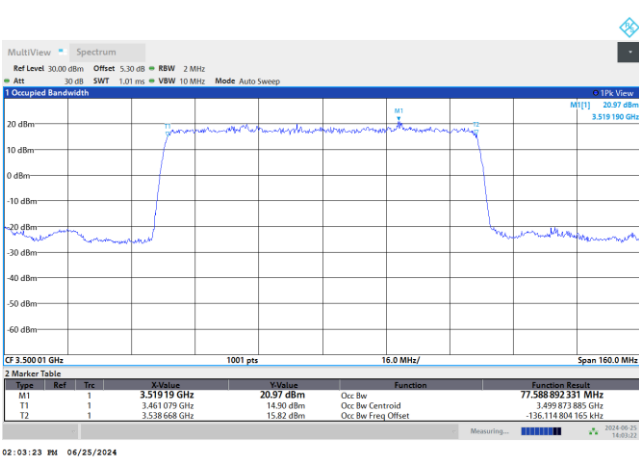

FR1 n77 / 80MHz / DFT-S OFDM / Middle Channel / Full RB

PI/2 BPSK