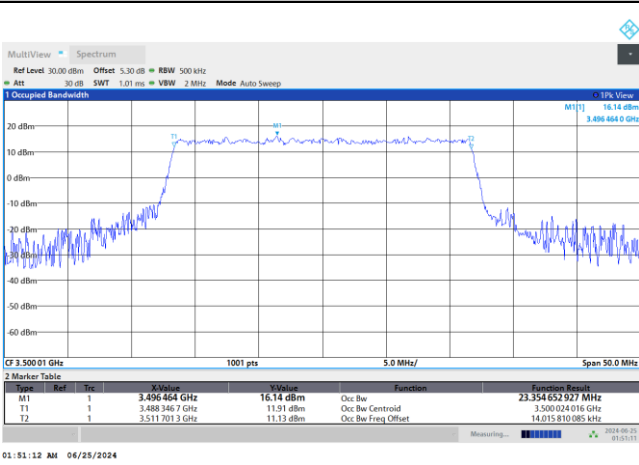

FR1 n77 / 25MHz / CP OFDM / Middle Channel / Full RB

QPSK