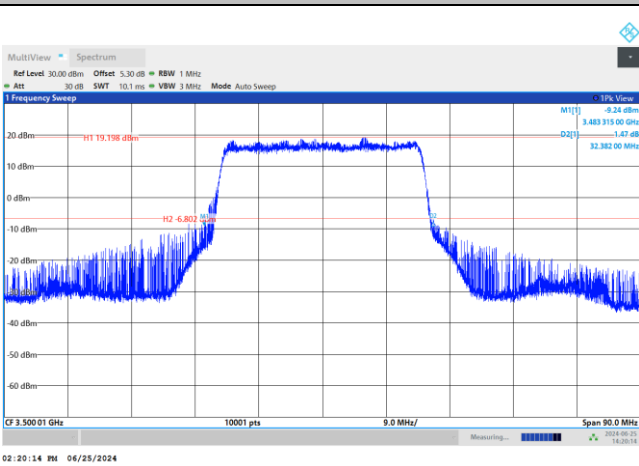

FR1 n77 / 30MHz / CP OFDM / Middle Channel / Full RB

QPSK