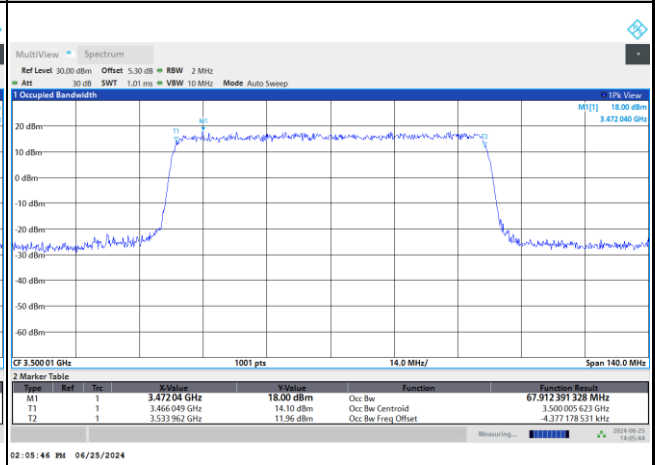

FR1 n77 / 70MHz / DFT-S OFDM / Middle Channel / Full RB

PI/2 BPSK

FR1 n77 / 70MHz / CP OFDM / Middle Channel / Full RB

QPSK

16QAM

64QAM

256QAM

FR1 n77 / 80MHz / DFT-S OFDM / Middle Channel / Full RB