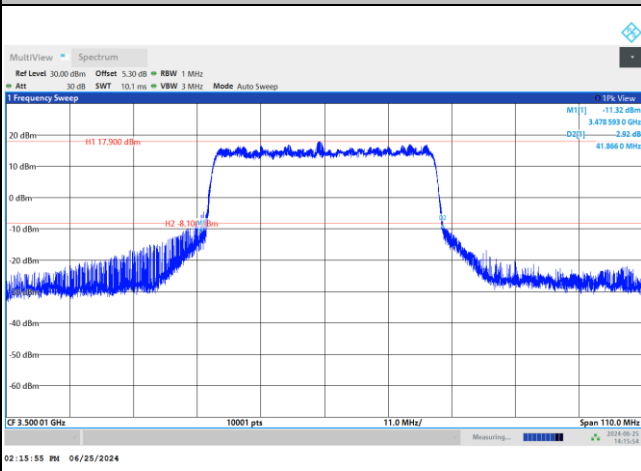

FR1 n77 / 40MHz / CP OFDM / Middle Channel / Full RB

QPSK

16QAM

64QAM

256QAM

FR1 n77 / 50MHz / DFT-S OFDM / Middle Channel / Full RB

PI/2 BPSK

FR1 n77 / 50MHz / CP OFDM / Middle Channel / Full RB