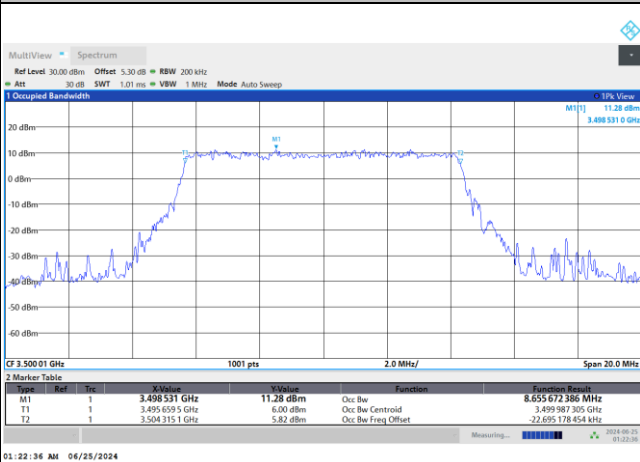

FR1 n77 / 10MHz / DFT-S OFDM / Middle Channel / Full RB

PI/2 BPSK

FR1 n77 / 10MHz / CP OFDM / Middle Channel / Full RB

QPSK

16QAM

64QAM

256QAM

FR1 n77 / 15MHz / DFT-S OFDM / Middle Channel / Full RB