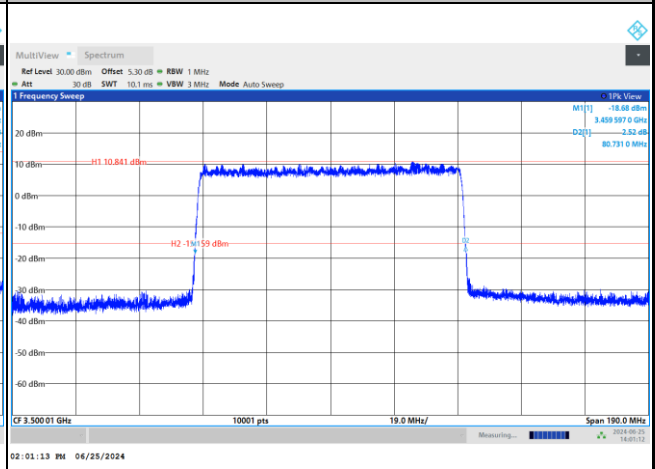

FR1 n77 / 80MHz / DFT-S OFDM / Middle Channel / Full RB

PI/2 BPSK

FR1 n77 / 80MHz / CP OFDM / Middle Channel / Full RB

QPSK

16QAM

64QAM

256QAM