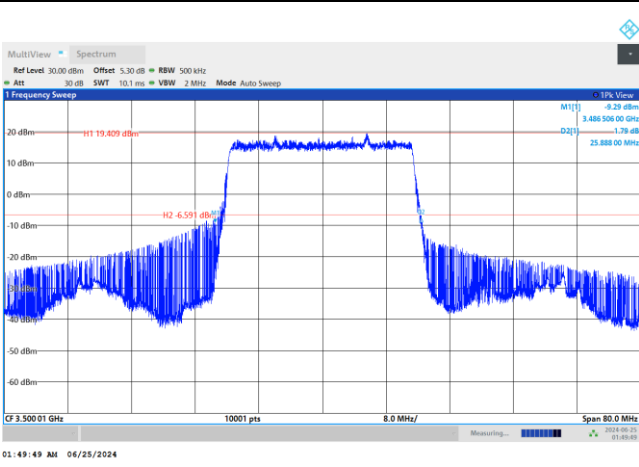

FR1 n77 / 25MHz / DFT-S OFDM / Middle Channel / Full RB

PI/2 BPSK

FR1 n77 / 25MHz / CP OFDM / Middle Channel / Full RB

QPSK

16QAM

64QAM

256QAM

FR1 n77 / 30MHz / DFT-S OFDM / Middle Channel / Full RB