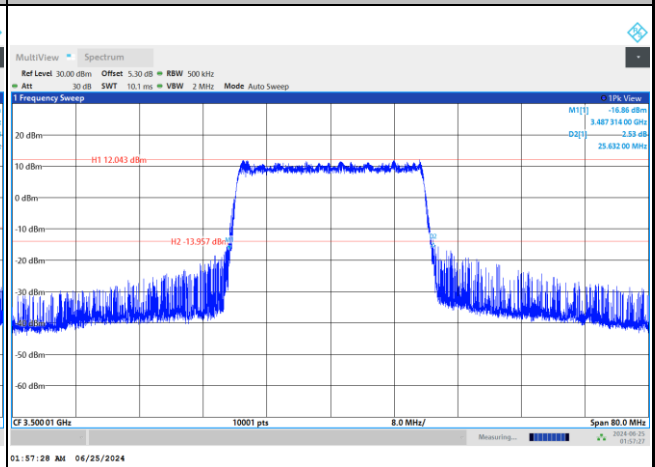

FR1 n77 / 25MHz / DFT-S OFDM / Middle Channel / Full RB

PI/2 BPSK

FR1 n77 / 25MHz / CP OFDM / Middle Channel / Full RB

QPSK

16QAM

64QAM

256QAM

FR1 n77 / 30MHz / DFT-S OFDM / Middle Channel / Full RB