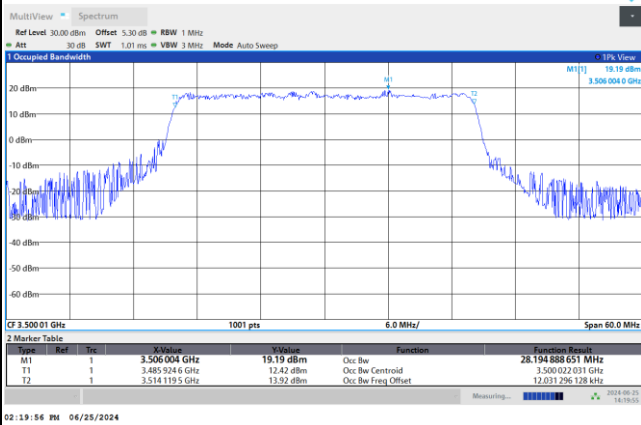

QPSK

16QAM

64QAM

256QAM

FR1 n77 / 30MHz / DFT-S OFDM / Middle Channel / Full RB

PI/2 BPSK

FR1 n77 / 30MHz / CP OFDM / Middle Channel / Full RB

QPSK