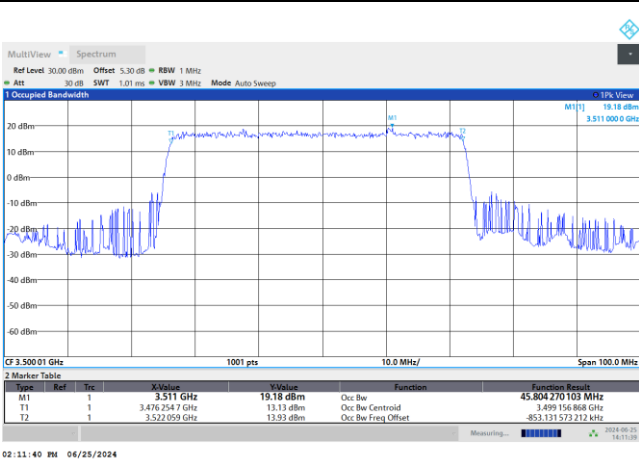

64QAM

256QAM

FR1 n77 / 50MHz / DFT-S OFDM / Middle Channel / Full RB

PI/2 BPSK

FR1 n77 / 50MHz / CP OFDM / Middle Channel / Full RB

QPSK

16QAM

64QAM