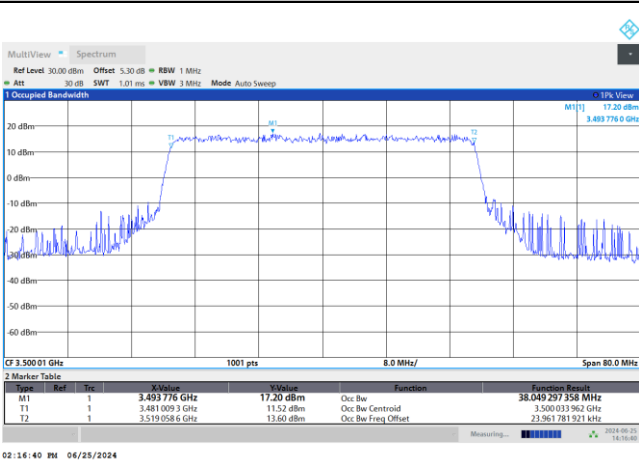

16QAM

64QAM

256QAM

FR1 n77 / 40MHz / DFT-S OFDM / Middle Channel / Full RB

PI/2 BPSK

FR1 n77 / 40MHz / CP OFDM / Middle Channel / Full RB

QPSK

16QAM