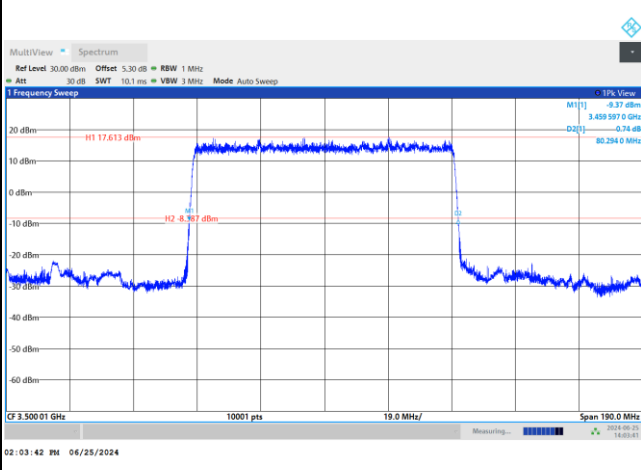

64QAM

256QAM

FR1 n77 / 80MHz / DFT-S OFDM / Middle Channel / Full RB

PI/2 BPSK

FR1 n77 / 80MHz / CP OFDM / Middle Channel / Full RB

QPSK

16QAM

64QAM