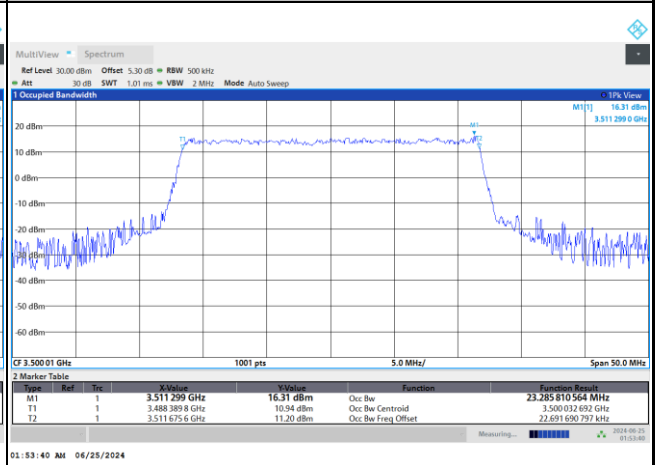

FR1 n77 / 25MHz / DFT-S OFDM / Middle Channel / Full RB

PI/2 BPSK

FR1 n77 / 25MHz / CP OFDM / Middle Channel / Full RB

QPSK

16QAM

64QAM

256QAM