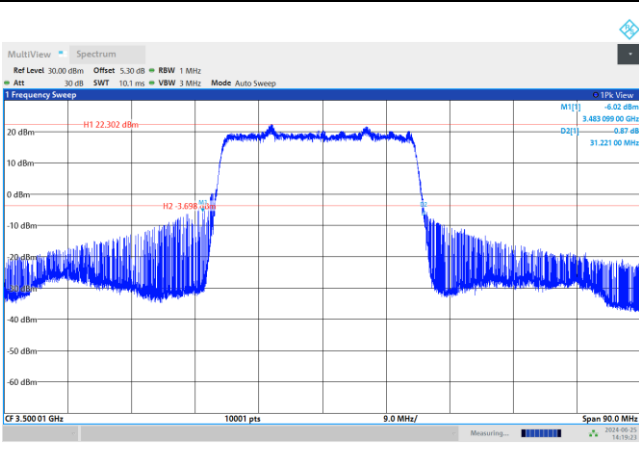

FR1 n77 / 30MHz / DFT-S OFDM / Middle Channel / Full RB

PI/2 BPSK