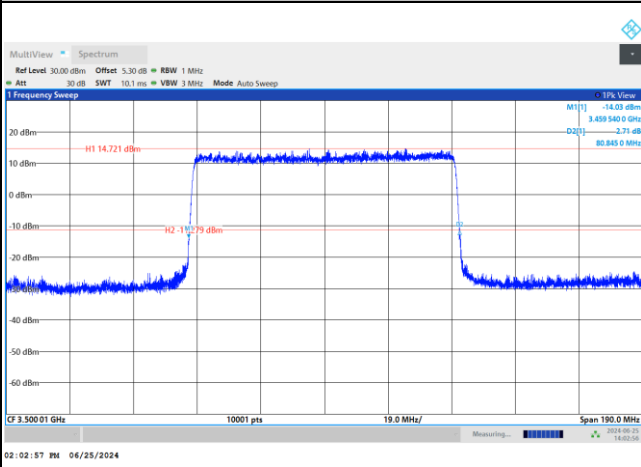

64QAM

256QAM

FR1 n77 / 80MHz / DFT-S OFDM / Middle Channel / Full RB

PI/2 BPSK

FR1 n77 / 80MHz / CP OFDM / Middle Channel / Full RB

QPSK

16QAM

64QAM