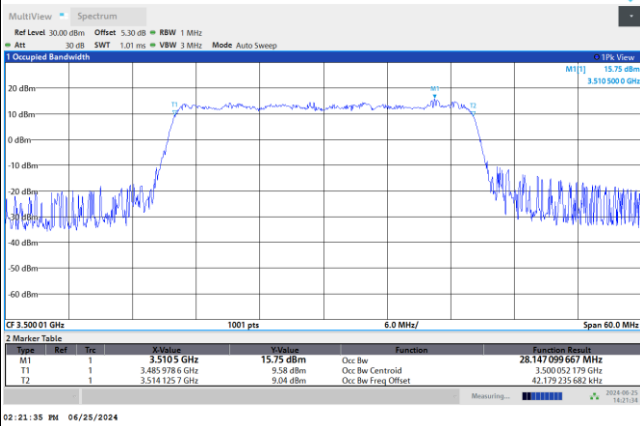

FR1 n77 / 30MHz / DFT-S OFDM / Middle Channel / Full RB

PI/2 BPSK

FR1 n77 / 30MHz / CP OFDM / Middle Channel / Full RB

QPSK

16QAM

64QAM

256QAM