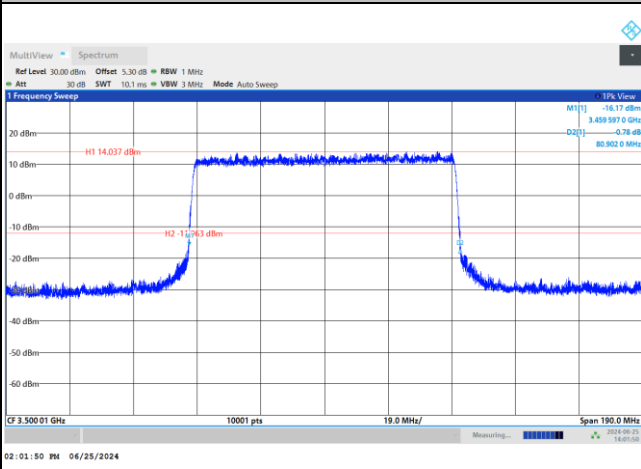

64QAM

256QAM

FR1 n77 / 80MHz / DFT-S OFDM / Middle Channel / Full RB

PI/2 BPSK

FR1 n77 / 80MHz / CP OFDM / Middle Channel / Full RB

QPSK

16QAM

64QAM