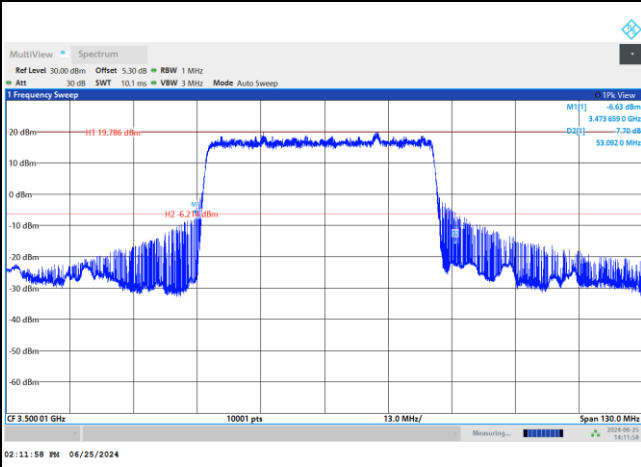

FR1 n77 / 40MHz / CP OFDM / Middle Channel / Full RB

QPSK

16QAM

64QAM

256QAM

FR1 n77 / 50MHz / DFT-S OFDM / Middle Channel / Full RB

PI/2 BPSK

FR1 n77 / 50MHz / CP OFDM / Middle Channel / Full RB