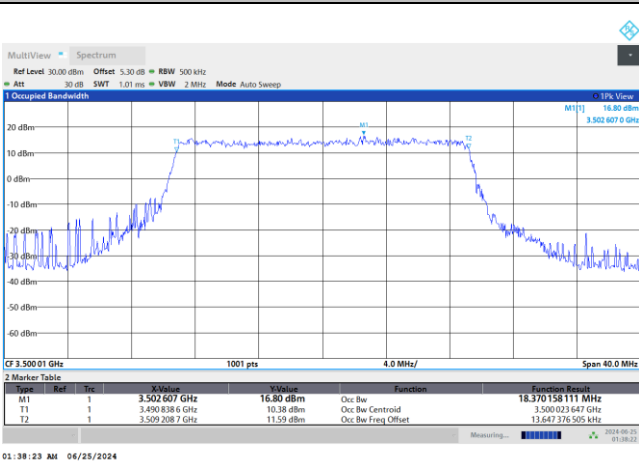

FR1 n77 / 20MHz / CP OFDM / Middle Channel / Full RB

QPSK

16QAM

64QAM

256QAM

FR1 n77 / 25MHz / DFT-S OFDM / Middle Channel / Full RB

PI/2 BPSK

FR1 n77 / 25MHz / CP OFDM / Middle Channel / Full RB