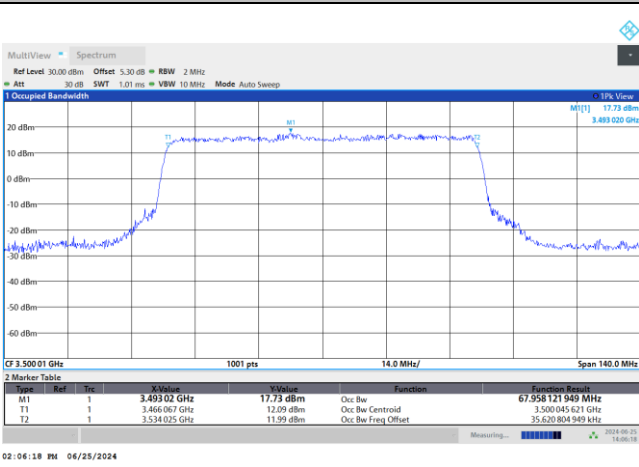

FR1 n77 / 70MHz / DFT-S OFDM / Middle Channel / Full RB

PI/2 BPSK

FR1 n77 / 70MHz / CP OFDM / Middle Channel / Full RB

QPSK

16QAM

64QAM

256QAM

FR1 n77 / 80MHz / DFT-S OFDM / Middle Channel / Full RB