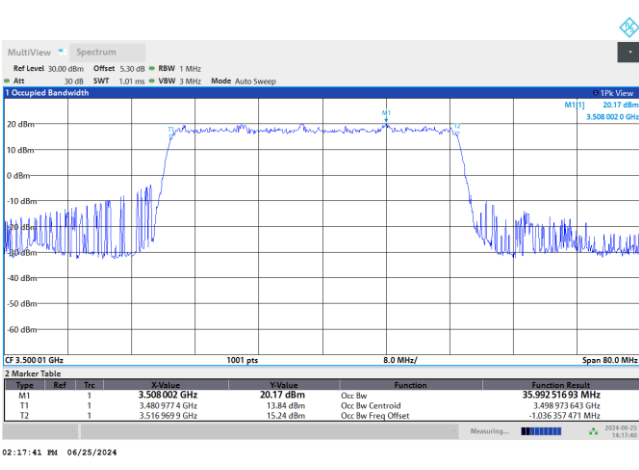

16QAM

64QAM

256QAM

FR1 n77 / 40MHz / DFT-S OFDM / Middle Channel / Full RB

PI/2 BPSK

FR1 n77 / 40MHz / CP OFDM / Middle Channel / Full RB

QPSK

16QAM