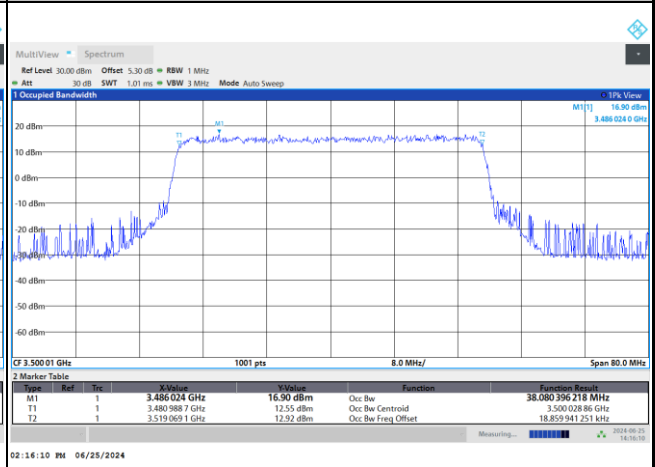

16QAM

64QAM

256QAM

FR1 n77 / 40MHz / DFT-S OFDM / Middle Channel / Full RB

PI/2 BPSK

FR1 n77 / 40MHz / CP OFDM / Middle Channel / Full RB

QPSK

16QAM