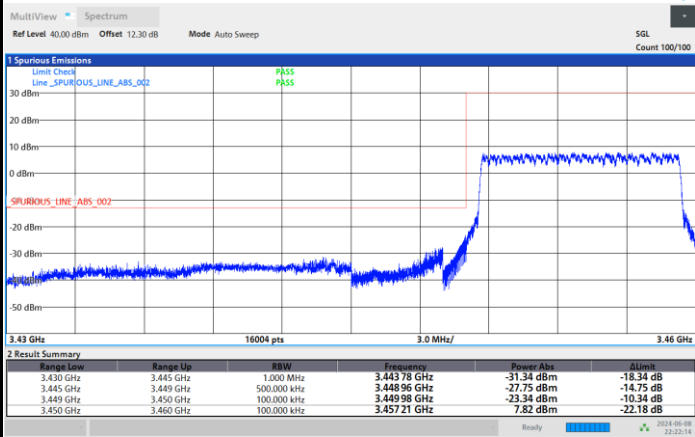

Lowest Band Edge / Full RB

Highest Band Edge / Full RB

FR1 n77 / 10MHz / DFT-S OFDM / QPSK

Lowest Band Edge / 1RB0

Highest Band Edge / 1RBmax

10:19:15 PM 06/08/2024

10:59:00 PM 06/08/2024

Lowest Band Edge / Full RB

Highest Band Edge / Full RB

10:20:15 PM 06/08/2024

10:59:59 PM 06/08/2024

FR1 n77 / 10MHz / DFT-S OFDM / 16QAM

Lowest Band Edge / 1RB0

Highest Band Edge / 1RBmax

10:21:15 PM 06/08/2024

11:01:01 PM 06/08/2024

Lowest Band Edge / Full RB

Highest Band Edge / Full RB

10:22:15 PM 06/08/2024

11:02:01 PM 06/08/2024

FR1 n77 / 10MHz / DFT-S OFDM / 64QAM

Lowest Band Edge / 1RB0

Highest Band Edge / 1RBmax

10:23:15 PM 06/08/2024

11:03:02 PM 06/08/2024

Lowest Band Edge / Full RB

Highest Band Edge / Full RB

10:24:14 PM 06/08/2024

11:04:00 PM 06/08/2024