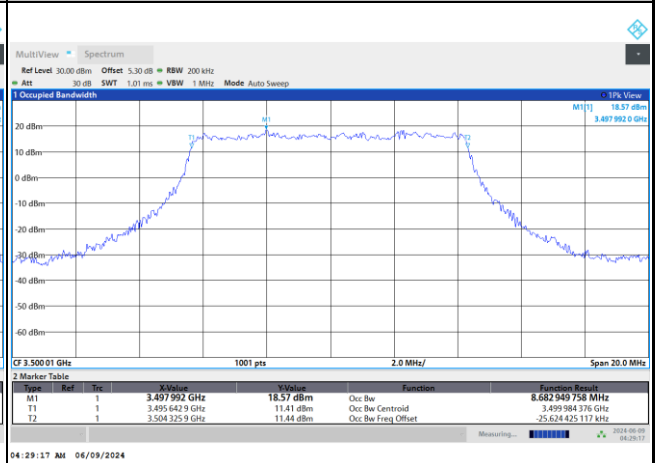

FR1 n77 / 10MHz / DFT-S OFDM / Middle Channel / Full RB

PI/2 BPSK

FR1 n77 / 10MHz / CP OFDM / Middle Channel / Full RB

QPSK

16QAM

64QAM

256QAM

FR1 n77 / 15MHz / DFT-S OFDM / Middle Channel / Full RB