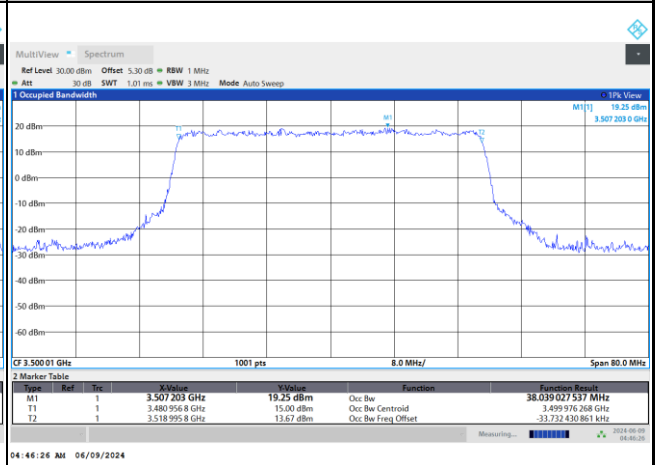

16QAM

64QAM

256QAM

FR1 n77 / 40MHz / DFT-S OFDM / Middle Channel / Full RB

PI/2 BPSK

FR1 n77 / 40MHz / CP OFDM / Middle Channel / Full RB

QPSK

16QAM