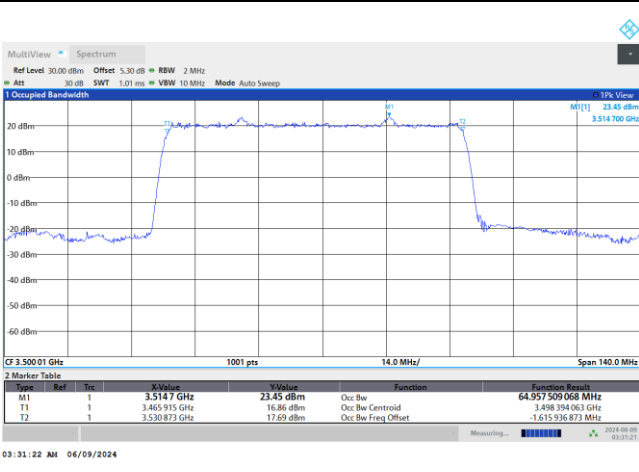

FR1 n77 / 70MHz / DFT-S OFDM / Middle Channel / Full RB

PI/2 BPSK