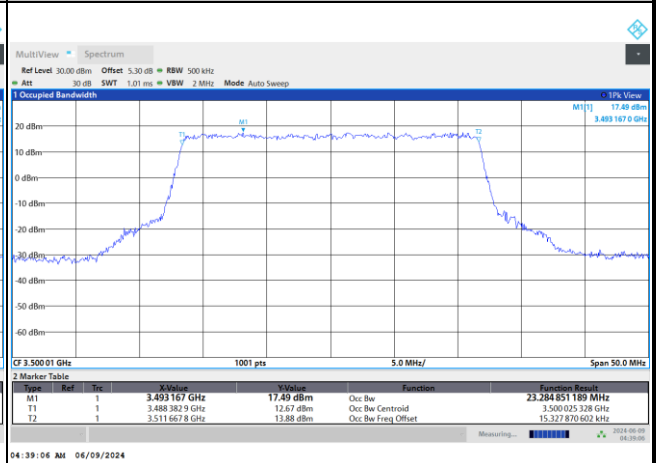

FR1 n77 / 25MHz / DFT-S OFDM / Middle Channel / Full RB

PI/2 BPSK

FR1 n77 / 25MHz / CP OFDM / Middle Channel / Full RB

QPSK

16QAM

64QAM

256QAM