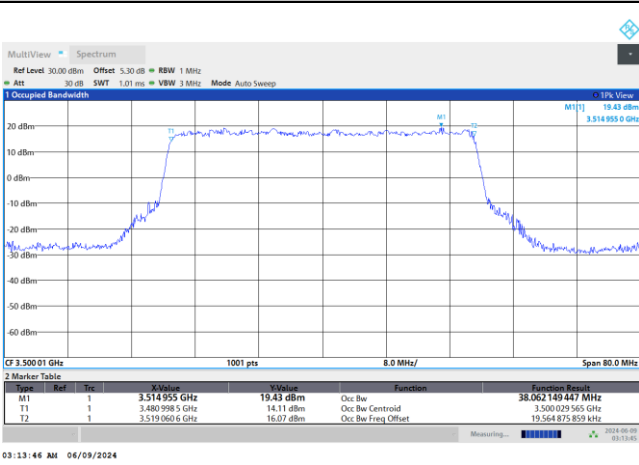

16QAM

64QAM

256QAM

FR1 n77 / 40MHz / DFT-S OFDM / Middle Channel / Full RB

PI/2 BPSK

FR1 n77 / 40MHz / CP OFDM / Middle Channel / Full RB

QPSK

16QAM