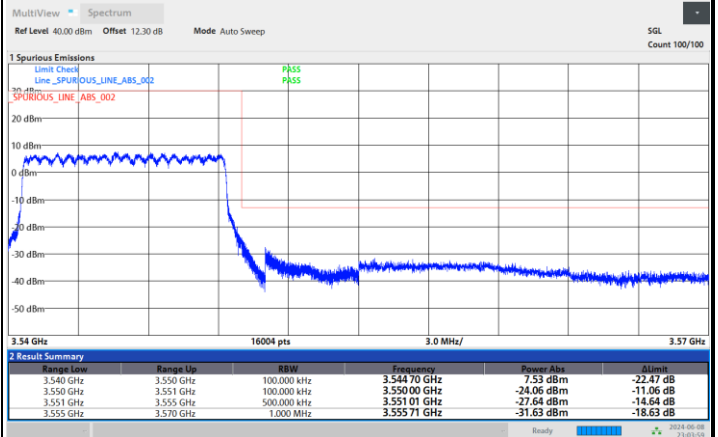

Highest Band Edge / Full RB

10:20:15 PM 06/08/2024

10:59:59 PM 06/08/2024

FR1 n77 / 10MHz / DFT-S OFDM / 16QAM

Lowest Band Edge / 1RB0

Highest Band Edge / 1RBmax

10:21:15 PM 06/08/2024

11:01:01 PM 06/08/2024

Lowest Band Edge / Full RB

Highest Band Edge / Full RB

10:22:15 PM 06/08/2024

11:02:01 PM 06/08/2024

FR1 n77 / 10MHz / DFT-S OFDM / 64QAM

Lowest Band Edge / 1RB0

Highest Band Edge / 1RBmax

10:23:15 PM 06/08/2024

11:03:02 PM 06/08/2024

Lowest Band Edge / Full RB

Highest Band Edge / Full RB

10:24:14 PM 06/08/2024

11:04:00 PM 06/08/2024