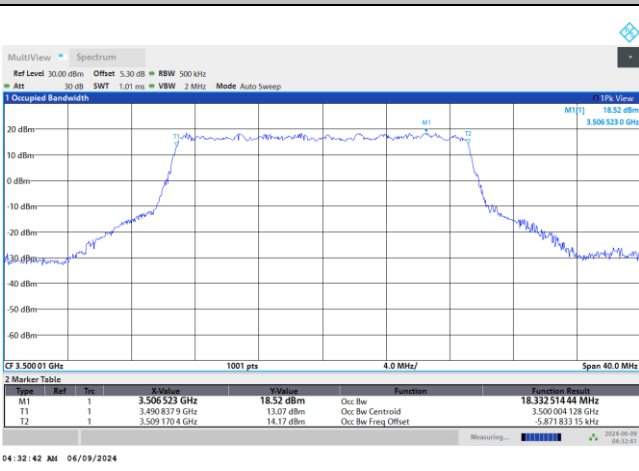

FR1 n77 / 20MHz / CP OFDM / Middle Channel / Full RB

QPSK

16QAM

64QAM

256QAM

FR1 n77 / 25MHz / DFT-S OFDM / Middle Channel / Full RB

PI/2 BPSK

FR1 n77 / 25MHz / CP OFDM / Middle Channel / Full RB