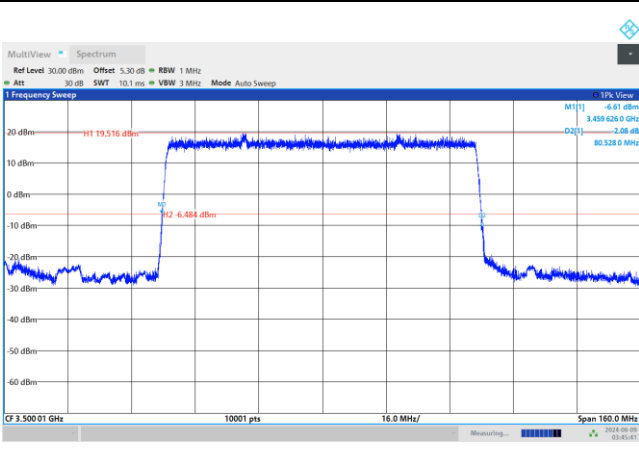

FR1 n77 / 80MHz / DFT-S OFDM / Middle Channel / Full RB

PI/2 BPSK

FR1 n77 / 80MHz / CP OFDM / Middle Channel / Full RB

QPSK

16QAM

64QAM

256QAM

FR1 n77 / 90MHz / DFT-S OFDM / Middle Channel / Full RB