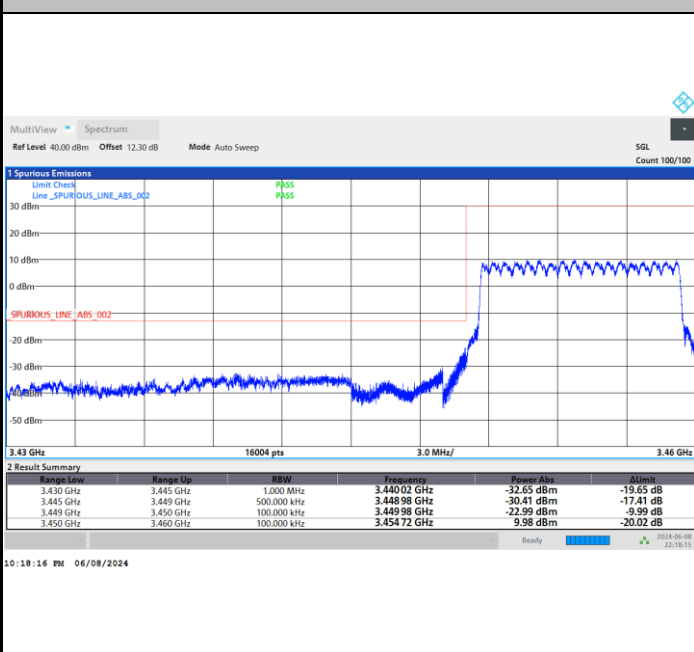

QPSK

16QAM

64QAM

256QAM

Conducted Band Edge

FR1 n77 / 10MHz / DFT-S OFDM / PI/2 BPSK

Lowest Band Edge / 1RB0

Highest Band Edge / 1RBmax

Lowest Band Edge / Full RB

Highest Band Edge / Full RB

FR1 n77 / 10MHz / DFT-S OFDM / QPSK

Lowest Band Edge / 1RB0

Highest Band Edge / 1RBmax

10:19:15 PM 06/08/2024

10:59:00 PM 06/08/2024

Lowest Band Edge / Full RB

Highest Band Edge / Full RB

10:20:15 PM 06/08/2024

10:59:59 PM 06/08/2024

FR1 n77 / 10MHz / DFT-S OFDM / 16QAM

Lowest Band Edge / 1RB0

Highest Band Edge / 1RBmax

10:21:15 PM 06/08/2024

11:01:01 PM 06/08/2024