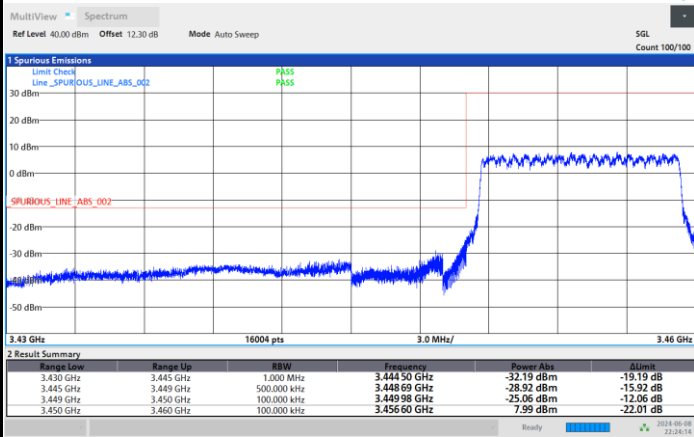

Highest Band Edge / Full RB

10:20:15 PM 06/08/2024

10:59:59 PM 06/08/2024

FR1 n77 / 10MHz / DFT-S OFDM / 16QAM

Lowest Band Edge / 1RB0

Highest Band Edge / 1RBmax

10:21:15 PM 06/08/2024

11:01:01 PM 06/08/2024

Lowest Band Edge / Full RB

Highest Band Edge / Full RB

10:22:15 PM 06/08/2024

11:02:01 PM 06/08/2024

FR1 n77 / 10MHz / DFT-S OFDM / 64QAM

Lowest Band Edge / 1RB0

Highest Band Edge / 1RBmax

10:23:15 PM 06/08/2024

11:03:02 PM 06/08/2024

Lowest Band Edge / Full RB

Highest Band Edge / Full RB

10:24:14 PM 06/08/2024

11:04:00 PM 06/08/2024