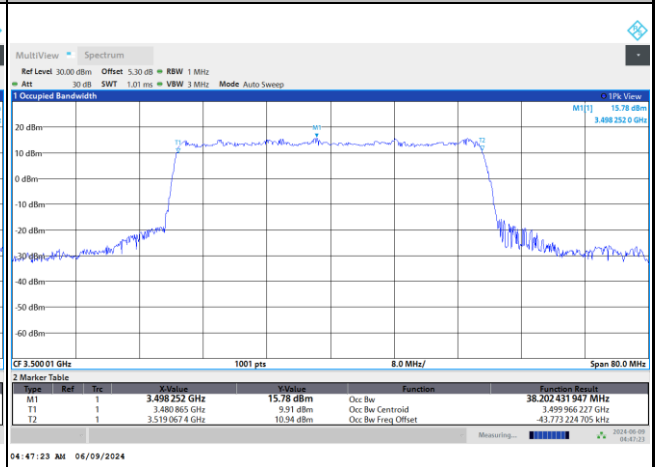

FR1 n77 / 40MHz / DFT-S OFDM / Middle Channel / Full RB

PI/2 BPSK

FR1 n77 / 40MHz / CP OFDM / Middle Channel / Full RB

QPSK

16QAM

64QAM

256QAM