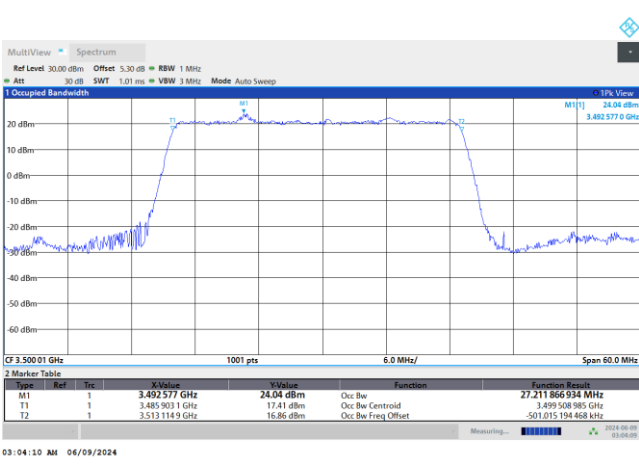

QPSK

16QAM

64QAM

256QAM

FR1 n77 / 30MHz / DFT-S OFDM / Middle Channel / Full RB

PI/2 BPSK

FR1 n77 / 30MHz / CP OFDM / Middle Channel / Full RB

QPSK