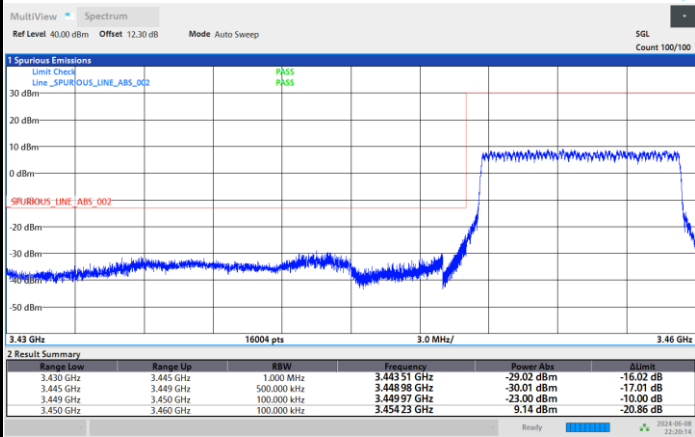

Lowest Band Edge / Full RB

Highest Band Edge / Full RB

FR1 n77 / 10MHz / DFT-S OFDM / QPSK

Lowest Band Edge / 1RB0

Highest Band Edge / 1RBmax

10:19:15 PM 06/08/2024

10:59:00 PM 06/08/2024

Lowest Band Edge / Full RB

Highest Band Edge / Full RB

10:20:15 PM 06/08/2024

10:59:59 PM 06/08/2024

FR1 n77 / 10MHz / DFT-S OFDM / 16QAM

Lowest Band Edge / 1RB0

Highest Band Edge / 1RBmax

10:21:15 PM 06/08/2024

11:01:01 PM 06/08/2024