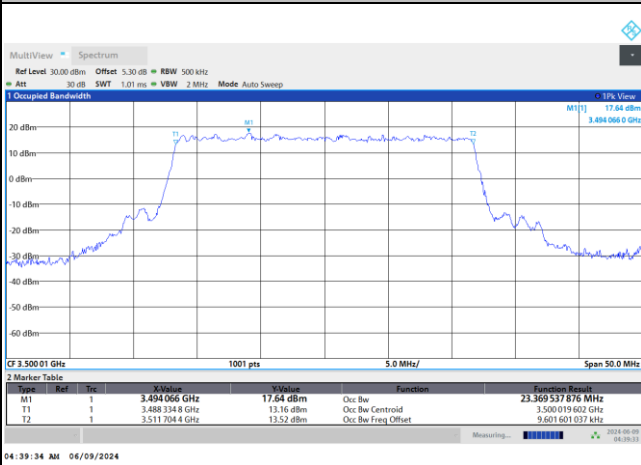

FR1 n77 / 25MHz / DFT-S OFDM / Middle Channel / Full RB

PI/2 BPSK

FR1 n77 / 25MHz / CP OFDM / Middle Channel / Full RB

QPSK

16QAM

64QAM

256QAM