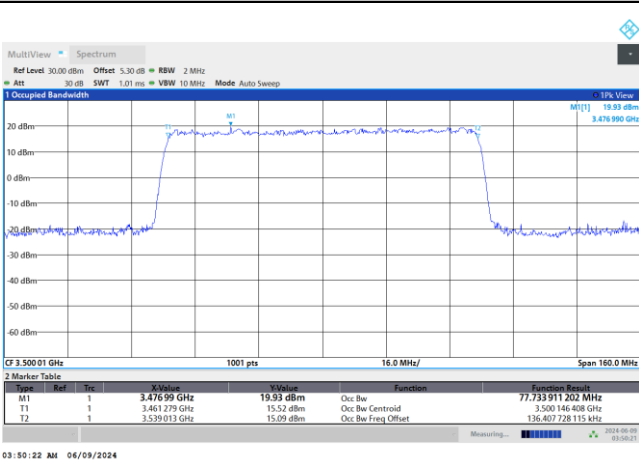

FR1 n77 / 80MHz / CP OFDM / Middle Channel / Full RB

QPSK