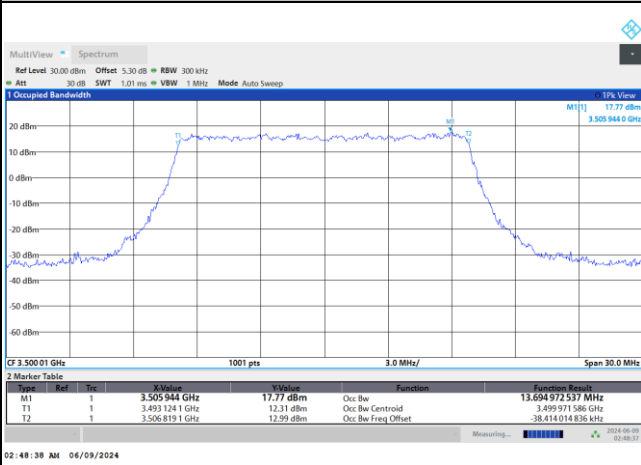

FR1 n77 / 10MHz / DFT-S OFDM / Middle Channel / Full RB

PI/2 BPSK

FR1 n77 / 10MHz / CP OFDM / Middle Channel / Full RB

QPSK

16QAM

64QAM

256QAM

FR1 n77 / 15MHz / DFT-S OFDM / Middle Channel / Full RB

PI/2 BPSK

FR1 n77 / 15MHz / CP OFDM / Middle Channel / Full RB

QPSK

16QAM

64QAM

256QAM

FR1 n77 / 20MHz / DFT-S OFDM / Middle Channel / Full RB

PI/2 BPSK