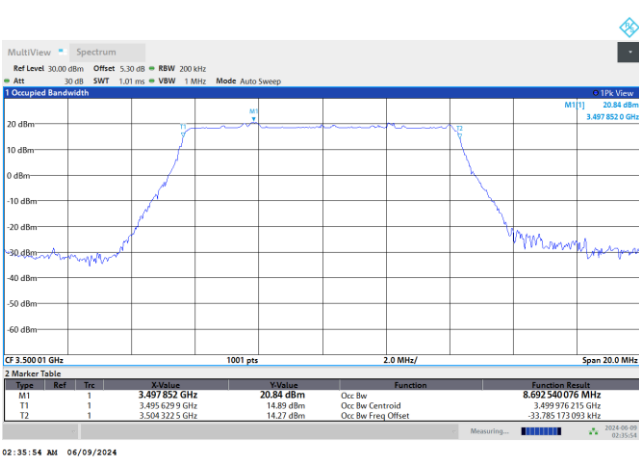

FR1 n77 / 10MHz / DFT-S OFDM / Middle Channel / Full RB

PI/2 BPSK