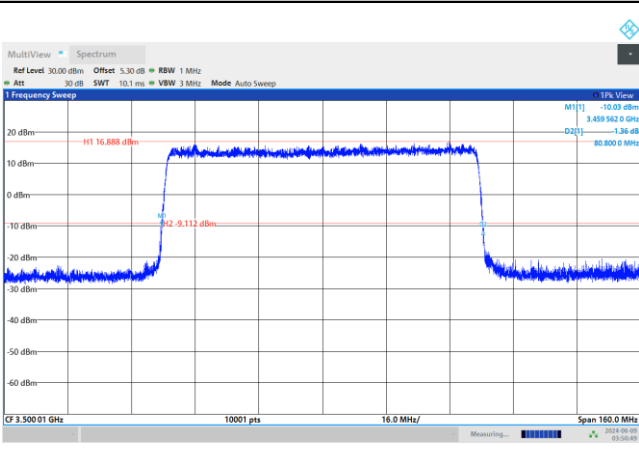

FR1 n77 / 80MHz / DFT-S OFDM / Middle Channel / Full RB

PI/2 BPSK

FR1 n77 / 80MHz / CP OFDM / Middle Channel / Full RB

QPSK

16QAM

64QAM

256QAM

FR1 n77 / 90MHz / DFT-S OFDM / Middle Channel / Full RB