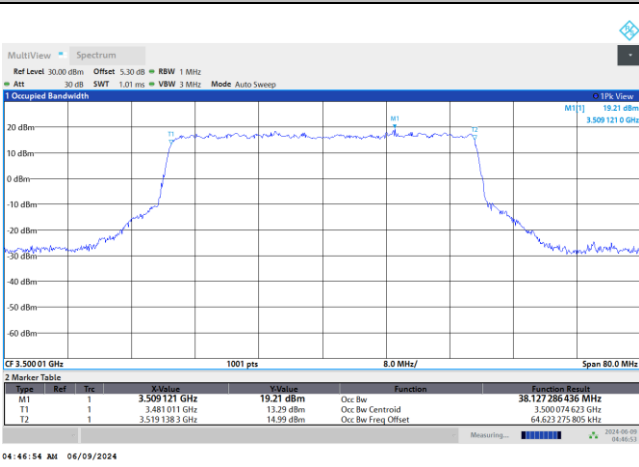

FR1 n77 / 40MHz / DFT-S OFDM / Middle Channel / Full RB

PI/2 BPSK

FR1 n77 / 40MHz / CP OFDM / Middle Channel / Full RB

QPSK

16QAM

64QAM

256QAM