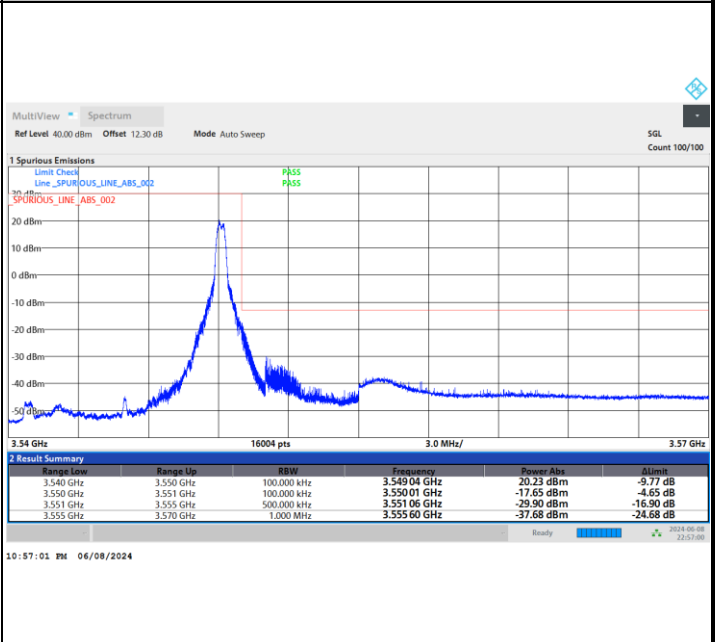

QPSK

16QAM

64QAM

256QAM

Conducted Band Edge

FR1 n77 / 10MHz / DFT-S OFDM / PI/2 BPSK

Lowest Band Edge / 1RB0

Highest Band Edge / 1RBmax

Lowest Band Edge / Full RB

Highest Band Edge / Full RB

FR1 n77 / 10MHz / DFT-S OFDM / QPSK

Lowest Band Edge / 1RB0

Highest Band Edge / 1RBmax

10:19:15 PM 06/08/2024

10:59:00 PM 06/08/2024

Lowest Band Edge / Full RB