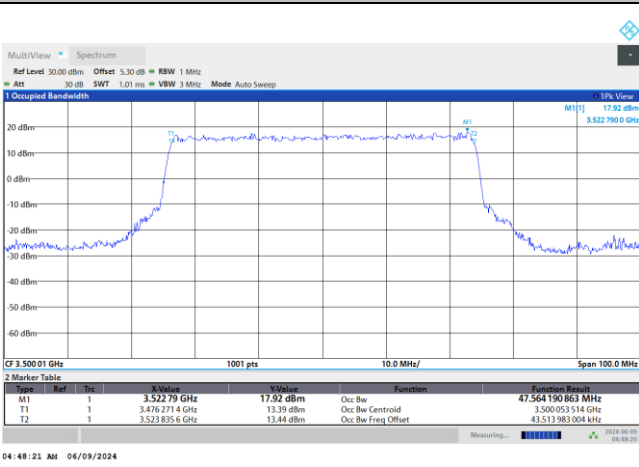

64QAM

256QAM

FR1 n77 / 50MHz / DFT-S OFDM / Middle Channel / Full RB

PI/2 BPSK

FR1 n77 / 50MHz / CP OFDM / Middle Channel / Full RB

QPSK

16QAM

64QAM