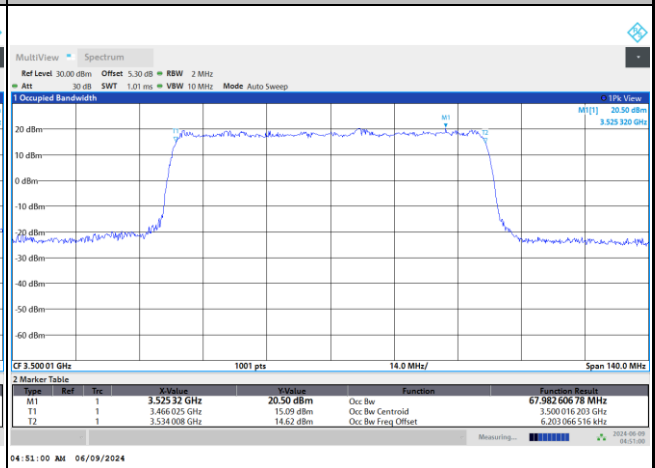

FR1 n77 / 70MHz / DFT-S OFDM / Middle Channel / Full RB

PI/2 BPSK

FR1 n77 / 70MHz / CP OFDM / Middle Channel / Full RB

QPSK

16QAM

64QAM

256QAM

FR1 n77 / 80MHz / DFT-S OFDM / Middle Channel / Full RB