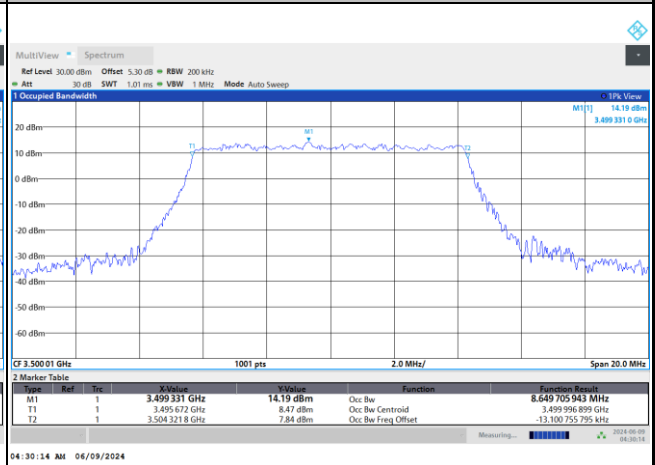

FR1 n77 / 10MHz / DFT-S OFDM / Middle Channel / Full RB

PI/2 BPSK

FR1 n77 / 10MHz / CP OFDM / Middle Channel / Full RB

QPSK

16QAM

64QAM

256QAM

FR1 n77 / 15MHz / DFT-S OFDM / Middle Channel / Full RB