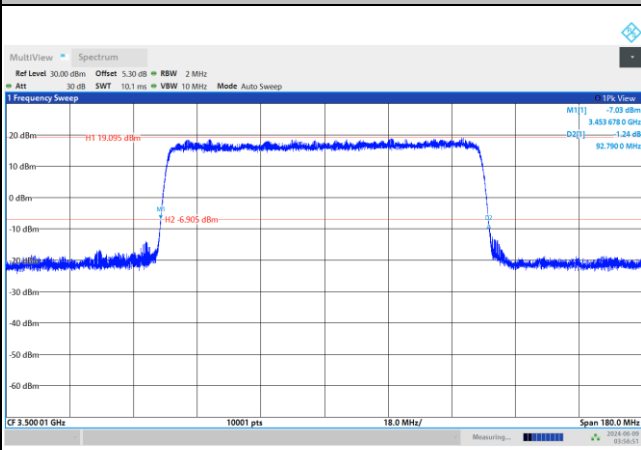

FR1 n77 / 80MHz / DFT-S OFDM / Middle Channel / Full RB

PI/2 BPSK

FR1 n77 / 80MHz / CP OFDM / Middle Channel / Full RB

QPSK

16QAM

64QAM

256QAM

FR1 n77 / 90MHz / DFT-S OFDM / Middle Channel / Full RB

PI/2 BPSK

FR1 n77 / 90MHz / CP OFDM / Middle Channel / Full RB

QPSK

16QAM

64QAM

256QAM

FR1 n77 / 100MHz / DFT-S OFDM / Middle Channel / Full RB

PI/2 BPSK