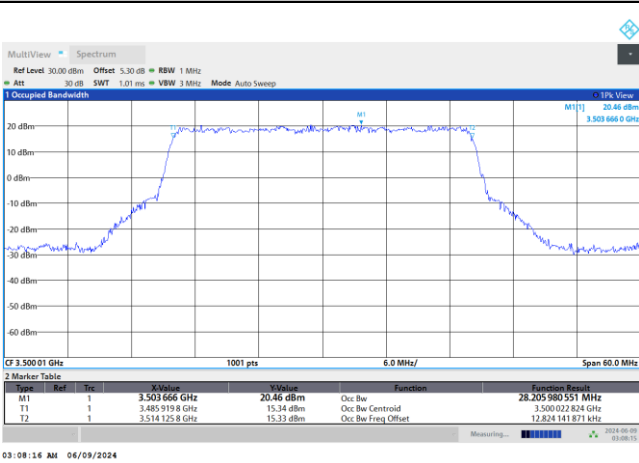

QPSK

16QAM

64QAM

256QAM

FR1 n77 / 30MHz / DFT-S OFDM / Middle Channel / Full RB

PI/2 BPSK

FR1 n77 / 30MHz / CP OFDM / Middle Channel / Full RB

QPSK