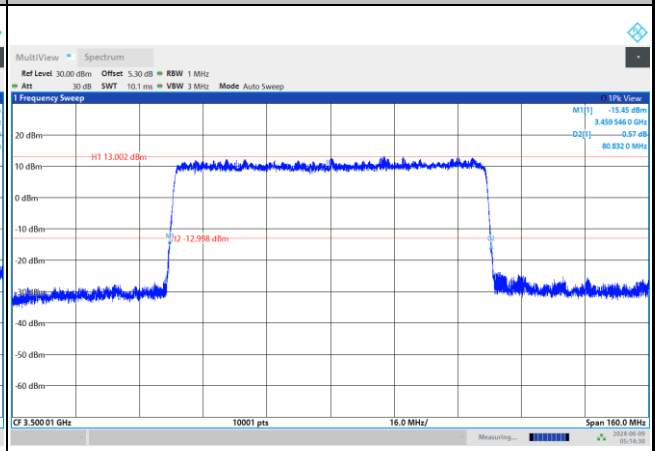

FR1 n77 / 80MHz / DFT-S OFDM / Middle Channel / Full RB

PI/2 BPSK

FR1 n77 / 80MHz / CP OFDM / Middle Channel / Full RB

QPSK

16QAM

64QAM

256QAM

FR1 n77 / 90MHz / DFT-S OFDM / Middle Channel / Full RB

PI/2 BPSK

FR1 n77 / 90MHz / CP OFDM / Middle Channel / Full RB

QPSK

16QAM

64QAM

256QAM

FR1 n77 / 100MHz / DFT-S OFDM / Middle Channel / Full RB

PI/2 BPSK