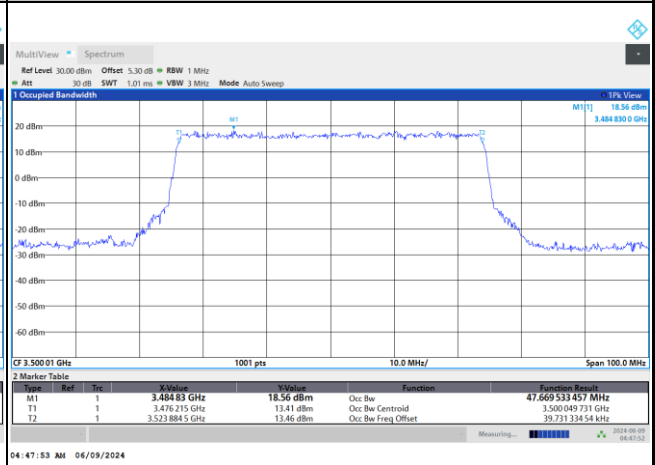

64QAM

256QAM

FR1 n77 / 50MHz / DFT-S OFDM / Middle Channel / Full RB

PI/2 BPSK

FR1 n77 / 50MHz / CP OFDM / Middle Channel / Full RB

QPSK

16QAM

64QAM