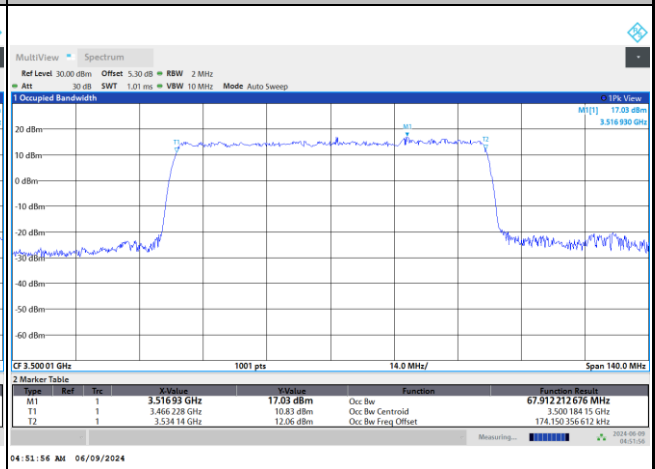

FR1 n77 / 70MHz / DFT-S OFDM / Middle Channel / Full RB

PI/2 BPSK

FR1 n77 / 70MHz / CP OFDM / Middle Channel / Full RB

QPSK

16QAM

64QAM

256QAM

FR1 n77 / 80MHz / DFT-S OFDM / Middle Channel / Full RB