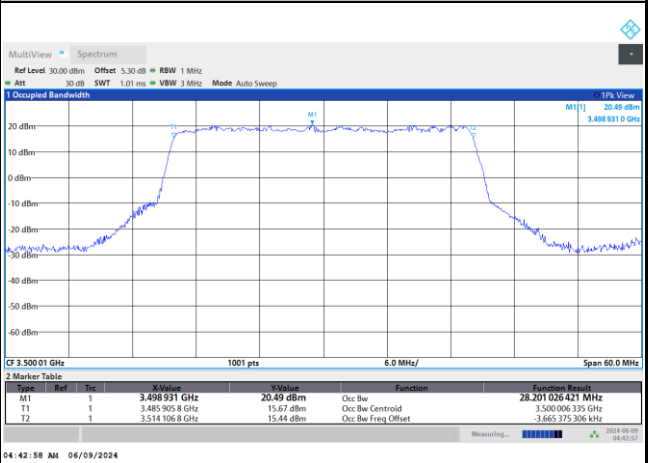

FR1 n77 / 30MHz / DFT-S OFDM / Middle Channel / Full RB

PI/2 BPSK

FR1 n77 / 30MHz / CP OFDM / Middle Channel / Full RB

QPSK

16QAM

64QAM

256QAM