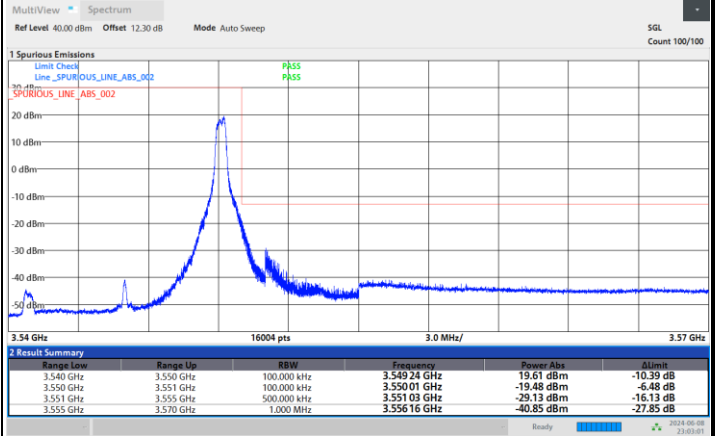

Highest Band Edge / Full RB

10:20:15 PM 06/08/2024

10:59:59 PM 06/08/2024

FR1 n77 / 10MHz / DFT-S OFDM / 16QAM

Lowest Band Edge / 1RB0

Highest Band Edge / 1RBmax

10:21:15 PM 06/08/2024

11:01:01 PM 06/08/2024

Lowest Band Edge / Full RB

Highest Band Edge / Full RB

10:22:15 PM 06/08/2024

11:02:01 PM 06/08/2024

FR1 n77 / 10MHz / DFT-S OFDM / 64QAM

Lowest Band Edge / 1RB0

Highest Band Edge / 1RBmax

10:23:15 PM 06/08/2024

11:03:02 PM 06/08/2024

Lowest Band Edge / Full RB

Highest Band Edge / Full RB

10:24:14 PM 06/08/2024

11:04:00 PM 06/08/2024