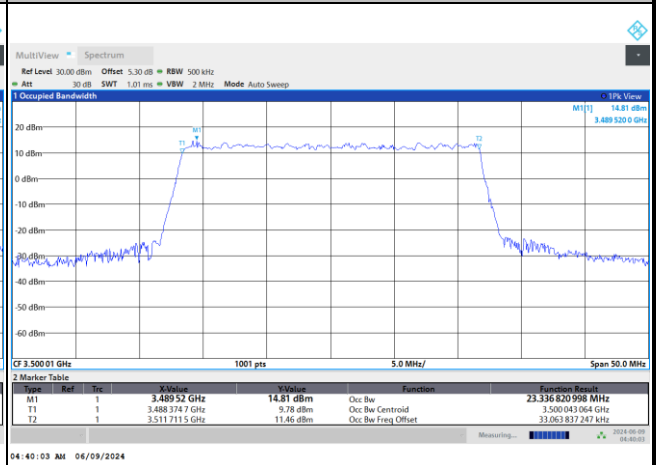

QPSK

16QAM

64QAM

256QAM

FR1 n77 / 30MHz / DFT-S OFDM / Middle Channel / Full RB

PI/2 BPSK

FR1 n77 / 30MHz / CP OFDM / Middle Channel / Full RB

QPSK