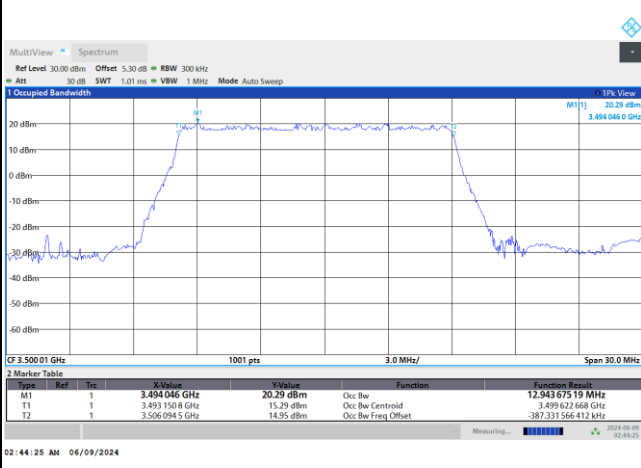

FR1 n77 / 15MHz / DFT-S OFDM / Middle Channel / Full RB

PI/2 BPSK