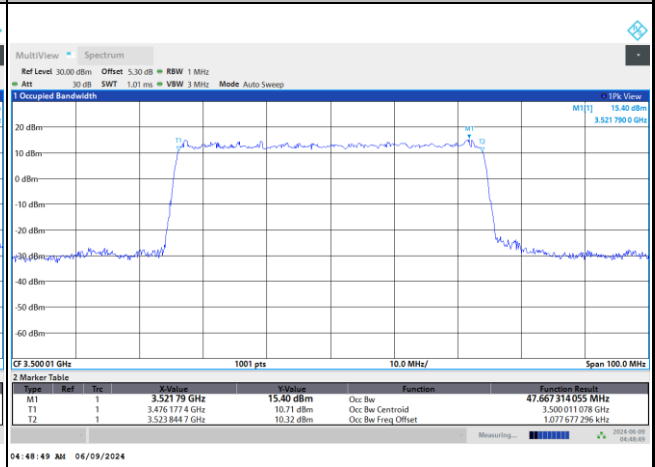

FR1 n77 / 50MHz / DFT-S OFDM / Middle Channel / Full RB

PI/2 BPSK

FR1 n77 / 50MHz / CP OFDM / Middle Channel / Full RB

QPSK

16QAM

64QAM

256QAM