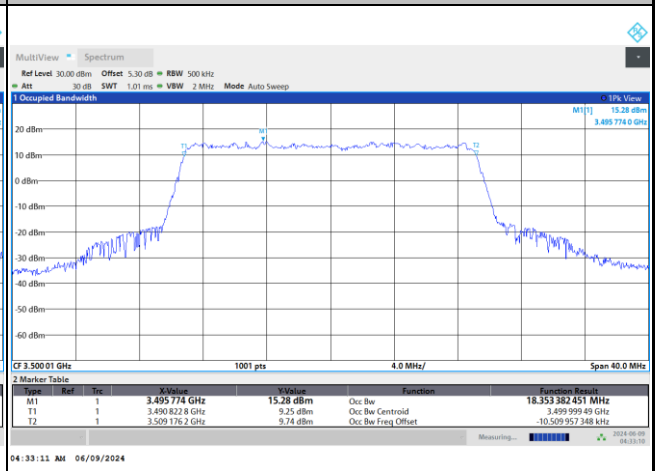

FR1 n77 / 20MHz / CP OFDM / Middle Channel / Full RB

QPSK

16QAM

64QAM

256QAM

FR1 n77 / 25MHz / DFT-S OFDM / Middle Channel / Full RB

PI/2 BPSK

FR1 n77 / 25MHz / CP OFDM / Middle Channel / Full RB