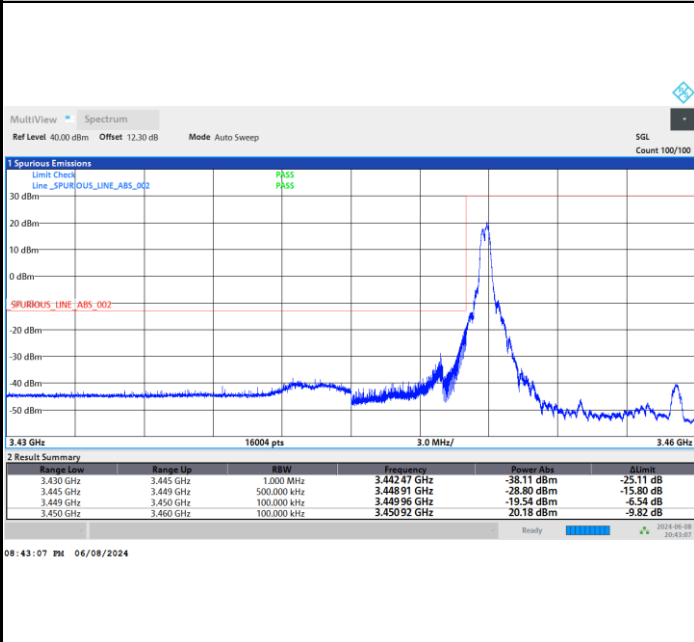

QPSK

16QAM

64QAM

256QAM

Conducted Band Edge

FR1 n77 / 10MHz / DFT-S OFDM / PI/2 BPSK

Lowest Band Edge / 1RB0

Highest Band Edge / 1RBmax

Lowest Band Edge / Full RB

Highest Band Edge / Full RB

FR1 n77 / 10MHz / DFT-S OFDM / QPSK

Lowest Band Edge / 1RB0

Highest Band Edge / 1RBmax

10:19:15 PM 06/08/2024

10:59:00 PM 06/08/2024

Lowest Band Edge / Full RB