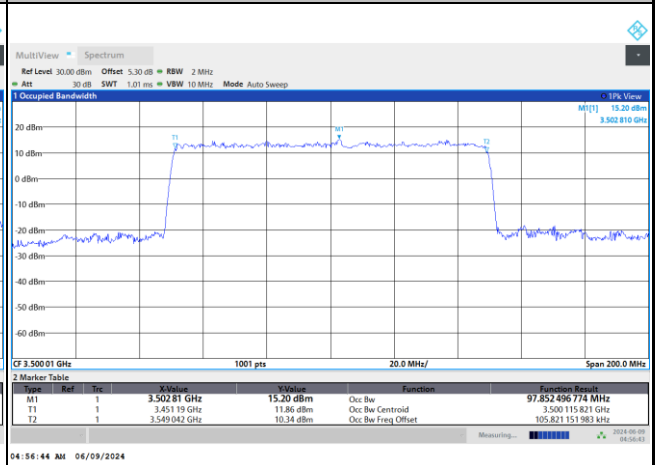

QPSK

16QAM

64QAM

256QAM

Conducted Band Edge

FR1 n77 / 10MHz / DFT-S OFDM / PI/2 BPSK

Lowest Band Edge / 1RB0

Highest Band Edge / 1RBmax

Lowest Band Edge / Full RB

Highest Band Edge / Full RB

FR1 n77 / 10MHz / DFT-S OFDM / QPSK

Lowest Band Edge / 1RB0

Highest Band Edge / 1RBmax

10:19:15 PM 06/08/2024

10:59:00 PM 06/08/2024

Lowest Band Edge / Full RB