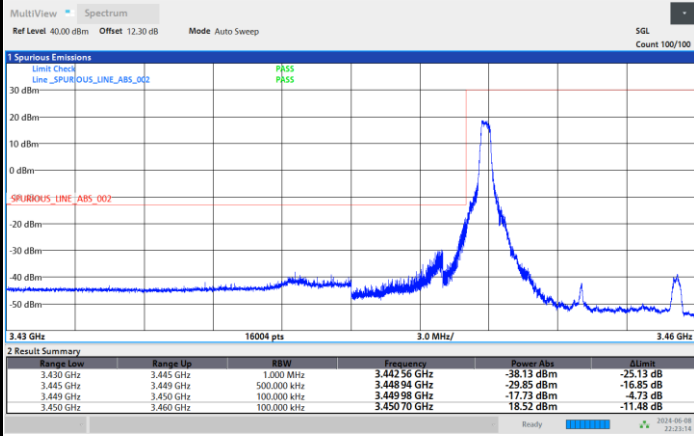

Highest Band Edge / Full RB

10:20:15 PM 06/08/2024

10:59:59 PM 06/08/2024

FR1 n77 / 10MHz / DFT-S OFDM / 16QAM

Lowest Band Edge / 1RB0

Highest Band Edge / 1RBmax

10:21:15 PM 06/08/2024

11:01:01 PM 06/08/2024

Lowest Band Edge / Full RB

Highest Band Edge / Full RB

10:22:15 PM 06/08/2024

11:02:01 PM 06/08/2024

FR1 n77 / 10MHz / DFT-S OFDM / 64QAM

Lowest Band Edge / 1RB0

Highest Band Edge / 1RBmax

10:23:15 PM 06/08/2024

11:03:02 PM 06/08/2024

Lowest Band Edge / Full RB

Highest Band Edge / Full RB

10:24:14 PM 06/08/2024

11:04:00 PM 06/08/2024