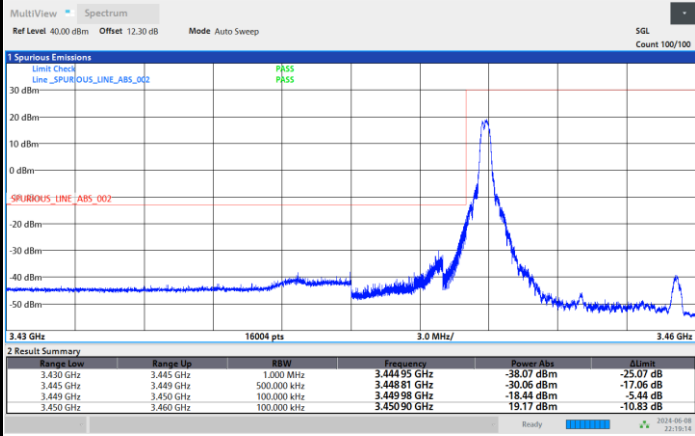

Lowest Band Edge / Full RB

Highest Band Edge / Full RB

FR1 n77 / 10MHz / DFT-S OFDM / QPSK

Lowest Band Edge / 1RB0

Highest Band Edge / 1RBmax

10:19:15 PM 06/08/2024

10:59:00 PM 06/08/2024

Lowest Band Edge / Full RB

Highest Band Edge / Full RB

10:20:15 PM 06/08/2024

10:59:59 PM 06/08/2024

FR1 n77 / 10MHz / DFT-S OFDM / 16QAM

Lowest Band Edge / 1RB0

Highest Band Edge / 1RBmax

10:21:15 PM 06/08/2024

11:01:01 PM 06/08/2024