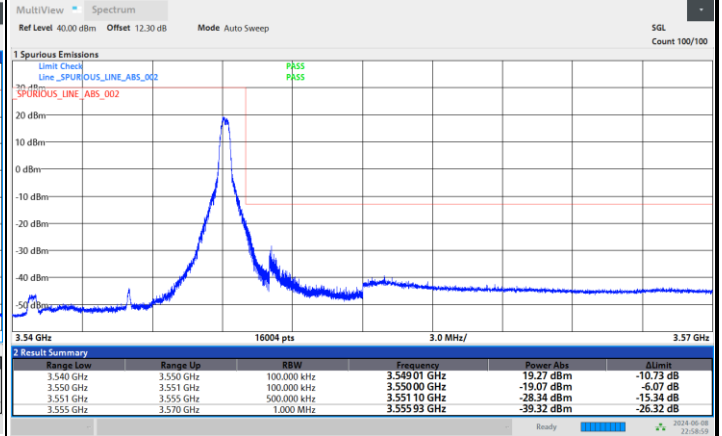

Lowest Band Edge / Full RB

Highest Band Edge / Full RB

FR1 n77 / 10MHz / DFT-S OFDM / QPSK

Lowest Band Edge / 1RB0

Highest Band Edge / 1RBmax

10:19:15 PM 06/08/2024

10:59:00 PM 06/08/2024

Lowest Band Edge / Full RB

Highest Band Edge / Full RB

10:20:15 PM 06/08/2024

10:59:59 PM 06/08/2024

FR1 n77 / 10MHz / DFT-S OFDM / 16QAM

Lowest Band Edge / 1RB0

Highest Band Edge / 1RBmax

10:21:15 PM 06/08/2024

11:01:01 PM 06/08/2024