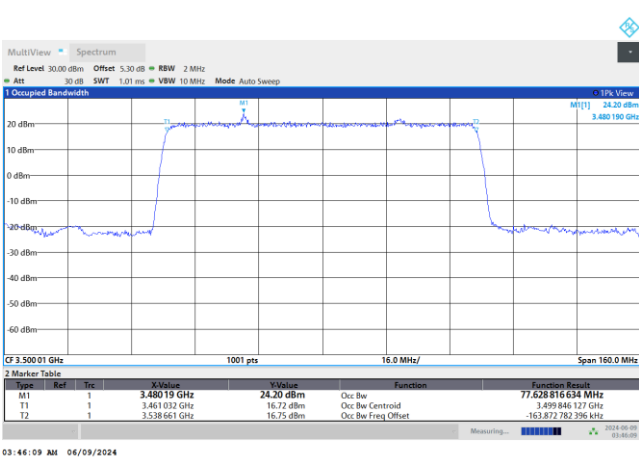

FR1 n77 / 80MHz / DFT-S OFDM / Middle Channel / Full RB

PI/2 BPSK