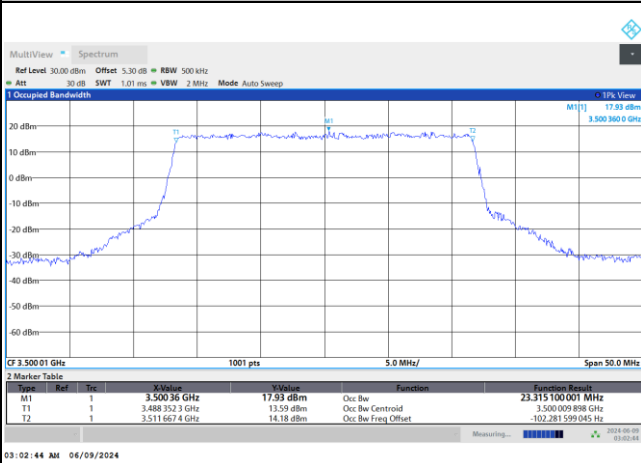

FR1 n77 / 25MHz / CP OFDM / Middle Channel / Full RB

QPSK