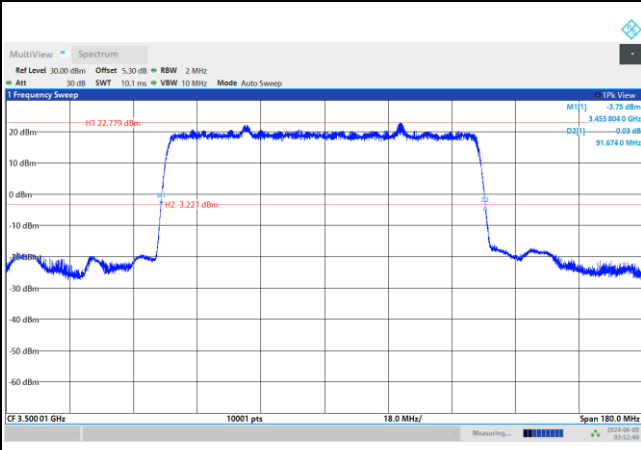

FR1 n77 / 80MHz / DFT-S OFDM / Middle Channel / Full RB

PI/2 BPSK

FR1 n77 / 80MHz / CP OFDM / Middle Channel / Full RB

QPSK

16QAM

64QAM

256QAM

FR1 n77 / 90MHz / DFT-S OFDM / Middle Channel / Full RB

PI/2 BPSK

FR1 n77 / 90MHz / CP OFDM / Middle Channel / Full RB

QPSK

16QAM

64QAM

256QAM

FR1 n77 / 100MHz / DFT-S OFDM / Middle Channel / Full RB

PI/2 BPSK