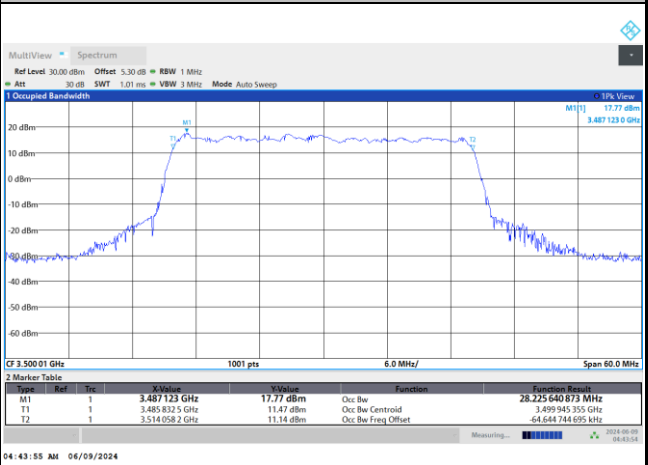

FR1 n77 / 30MHz / DFT-S OFDM / Middle Channel / Full RB

PI/2 BPSK

FR1 n77 / 30MHz / CP OFDM / Middle Channel / Full RB

QPSK

16QAM

64QAM

256QAM