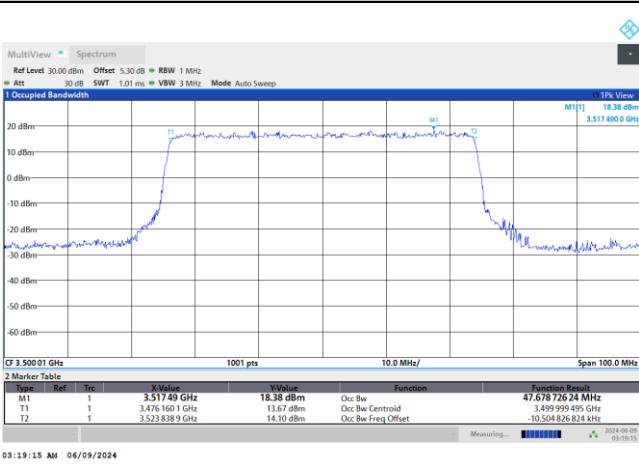

64QAM

256QAM

FR1 n77 / 50MHz / DFT-S OFDM / Middle Channel / Full RB

PI/2 BPSK

FR1 n77 / 50MHz / CP OFDM / Middle Channel / Full RB

QPSK

16QAM

64QAM