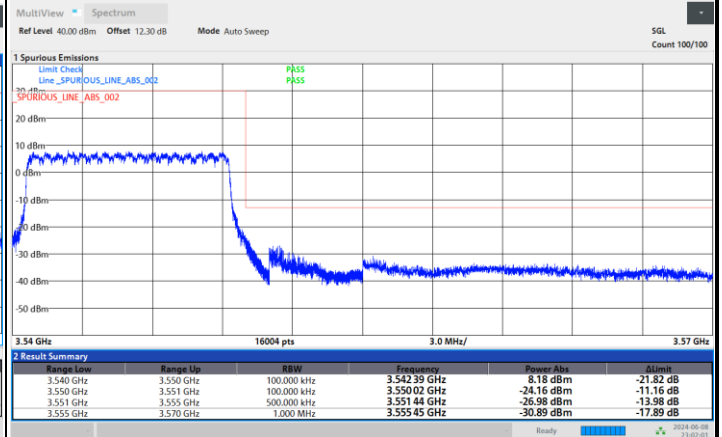

Lowest Band Edge / Full RB

Highest Band Edge / Full RB

FR1 n77 / 10MHz / DFT-S OFDM / QPSK

Lowest Band Edge / 1RB0

Highest Band Edge / 1RBmax

10:19:15 PM 06/08/2024

10:59:00 PM 06/08/2024

Lowest Band Edge / Full RB

Highest Band Edge / Full RB

10:20:15 PM 06/08/2024

10:59:59 PM 06/08/2024

FR1 n77 / 10MHz / DFT-S OFDM / 16QAM

Lowest Band Edge / 1RB0

Highest Band Edge / 1RBmax

10:21:15 PM 06/08/2024

11:01:01 PM 06/08/2024

Lowest Band Edge / Full RB

Highest Band Edge / Full RB

10:22:15 PM 06/08/2024

11:02:01 PM 06/08/2024

FR1 n77 / 10MHz / DFT-S OFDM / 64QAM

Lowest Band Edge / 1RB0

Highest Band Edge / 1RBmax

10:23:15 PM 06/08/2024

11:03:02 PM 06/08/2024

Lowest Band Edge / Full RB

Highest Band Edge / Full RB

10:24:14 PM 06/08/2024

11:04:00 PM 06/08/2024