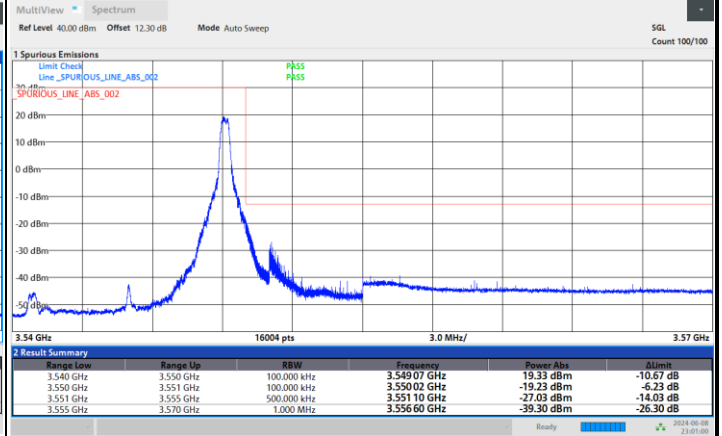

Lowest Band Edge / Full RB

Highest Band Edge / Full RB

FR1 n77 / 10MHz / DFT-S OFDM / QPSK

Lowest Band Edge / 1RB0

Highest Band Edge / 1RBmax

10:19:15 PM 06/08/2024

10:59:00 PM 06/08/2024

Lowest Band Edge / Full RB

Highest Band Edge / Full RB

10:20:15 PM 06/08/2024

10:59:59 PM 06/08/2024

FR1 n77 / 10MHz / DFT-S OFDM / 16QAM

Lowest Band Edge / 1RB0

Highest Band Edge / 1RBmax

10:21:15 PM 06/08/2024

11:01:01 PM 06/08/2024

Lowest Band Edge / Full RB

Highest Band Edge / Full RB

10:22:15 PM 06/08/2024

11:02:01 PM 06/08/2024

FR1 n77 / 10MHz / DFT-S OFDM / 64QAM

Lowest Band Edge / 1RB0

Highest Band Edge / 1RBmax

10:23:15 PM 06/08/2024

11:03:02 PM 06/08/2024

Lowest Band Edge / Full RB

Highest Band Edge / Full RB

10:24:14 PM 06/08/2024

11:04:00 PM 06/08/2024