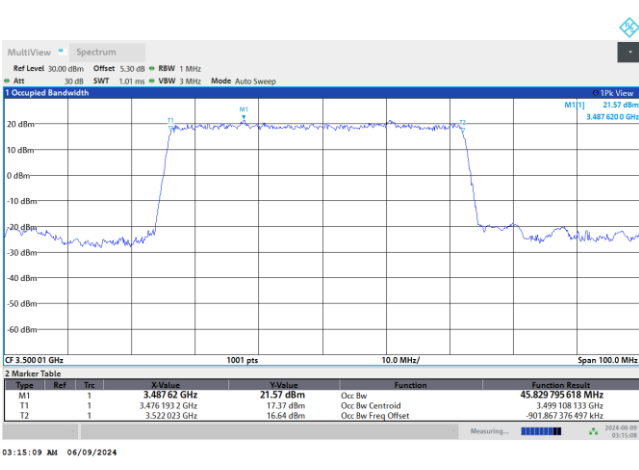

64QAM

256QAM

FR1 n77 / 50MHz / DFT-S OFDM / Middle Channel / Full RB

PI/2 BPSK

FR1 n77 / 50MHz / CP OFDM / Middle Channel / Full RB

QPSK

16QAM

64QAM