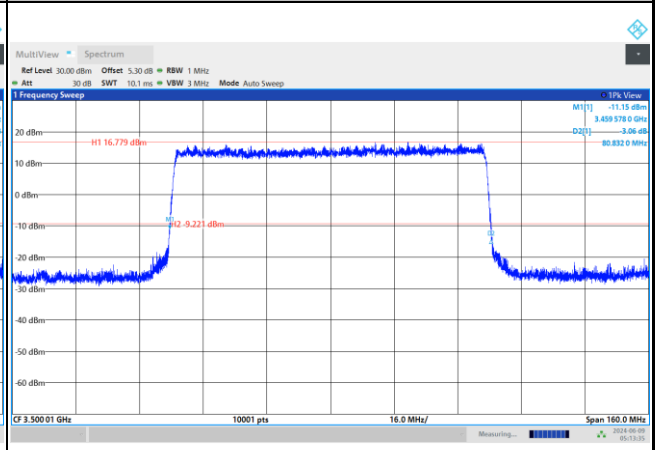

FR1 n77 / 80MHz / DFT-S OFDM / Middle Channel / Full RB

PI/2 BPSK

FR1 n77 / 80MHz / CP OFDM / Middle Channel / Full RB

QPSK

16QAM

64QAM

256QAM

FR1 n77 / 90MHz / DFT-S OFDM / Middle Channel / Full RB