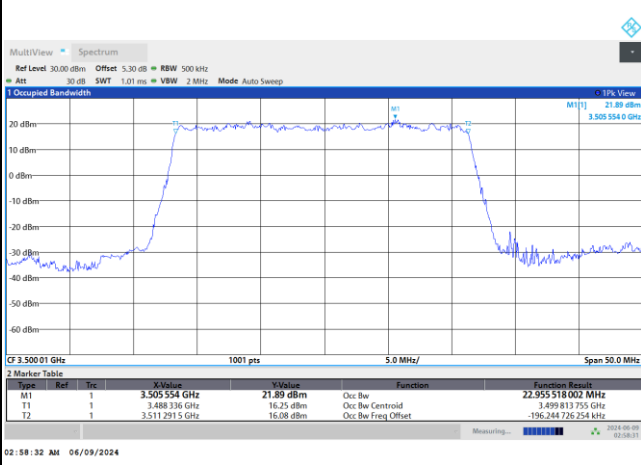

FR1 n77 / 20MHz / CP OFDM / Middle Channel / Full RB

QPSK

16QAM

64QAM

256QAM

FR1 n77 / 25MHz / DFT-S OFDM / Middle Channel / Full RB

PI/2 BPSK

FR1 n77 / 25MHz / CP OFDM / Middle Channel / Full RB