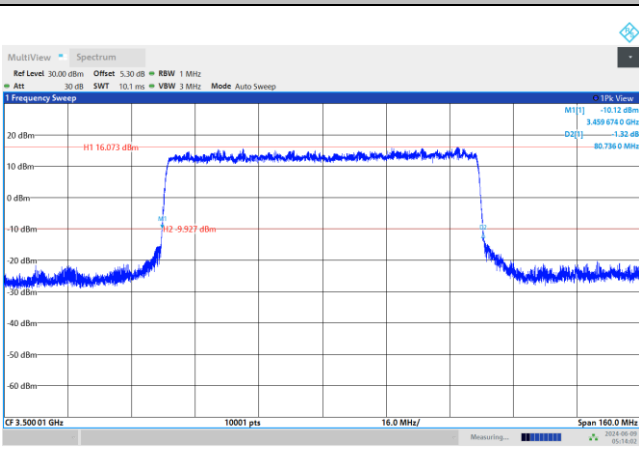

FR1 n77 / 80MHz / DFT-S OFDM / Middle Channel / Full RB

PI/2 BPSK

FR1 n77 / 80MHz / CP OFDM / Middle Channel / Full RB

QPSK

16QAM

64QAM

256QAM

FR1 n77 / 90MHz / DFT-S OFDM / Middle Channel / Full RB