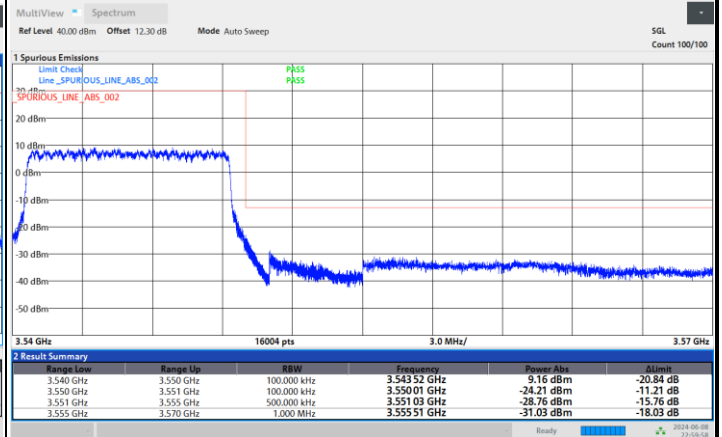

Lowest Band Edge / Full RB

Highest Band Edge / Full RB

FR1 n77 / 10MHz / DFT-S OFDM / QPSK

Lowest Band Edge / 1RB0

Highest Band Edge / 1RBmax

10:19:15 PM 06/08/2024

10:59:00 PM 06/08/2024

Lowest Band Edge / Full RB

Highest Band Edge / Full RB

10:20:15 PM 06/08/2024

10:59:59 PM 06/08/2024

FR1 n77 / 10MHz / DFT-S OFDM / 16QAM

Lowest Band Edge / 1RB0

Highest Band Edge / 1RBmax

10:21:15 PM 06/08/2024

11:01:01 PM 06/08/2024