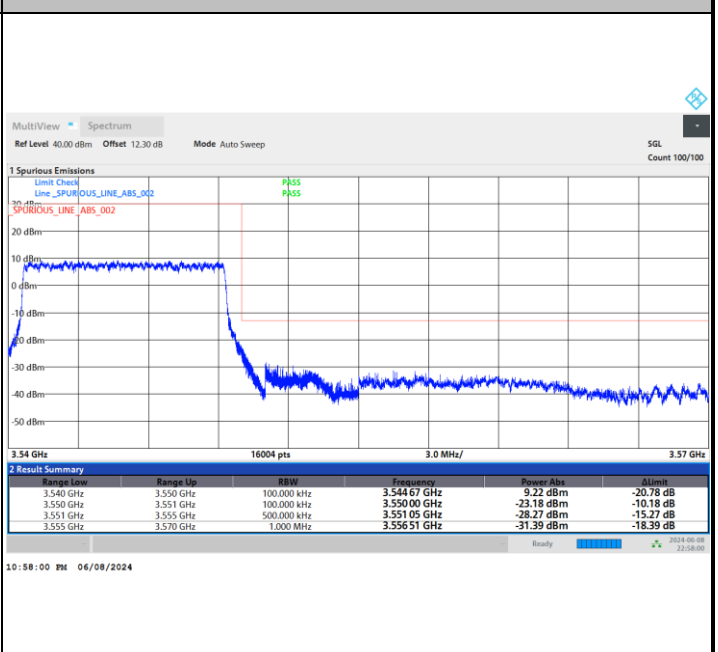

QPSK

16QAM

64QAM

256QAM

Conducted Band Edge

FR1 n77 / 10MHz / DFT-S OFDM / PI/2 BPSK

Lowest Band Edge / 1RB0

Highest Band Edge / 1RBmax

Lowest Band Edge / Full RB

Highest Band Edge / Full RB

FR1 n77 / 10MHz / DFT-S OFDM / QPSK

Lowest Band Edge / 1RB0

Highest Band Edge / 1RBmax

10:19:15 PM 06/08/2024

10:59:00 PM 06/08/2024

Lowest Band Edge / Full RB

Highest Band Edge / Full RB

10:20:15 PM 06/08/2024

10:59:59 PM 06/08/2024

FR1 n77 / 10MHz / DFT-S OFDM / 16QAM

Lowest Band Edge / 1RB0

Highest Band Edge / 1RBmax

10:21:15 PM 06/08/2024

11:01:01 PM 06/08/2024