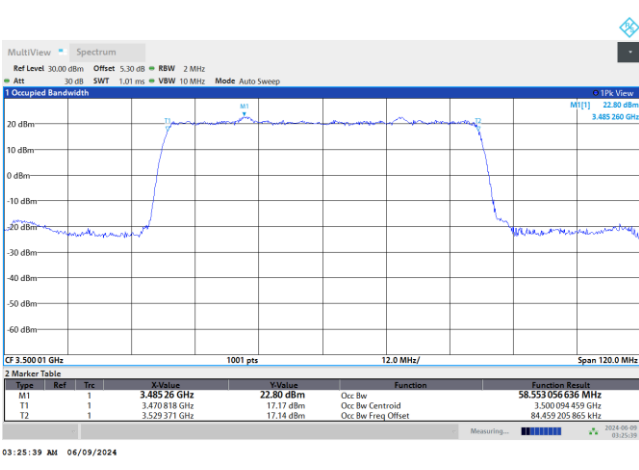

FR1 n77 / 60MHz / DFT-S OFDM / Middle Channel / Full RB

PI/2 BPSK