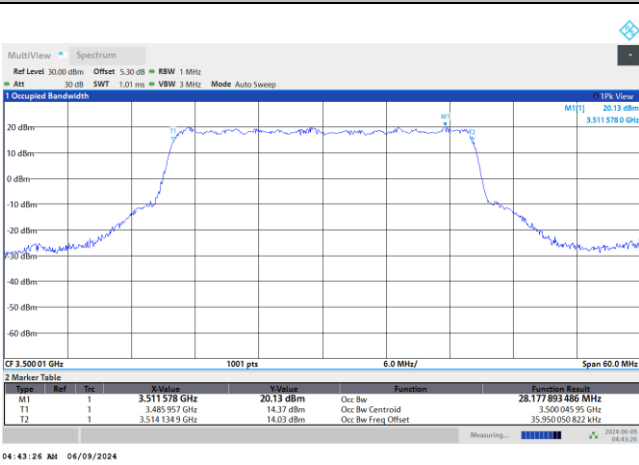

FR1 n77 / 30MHz / DFT-S OFDM / Middle Channel / Full RB

PI/2 BPSK

FR1 n77 / 30MHz / CP OFDM / Middle Channel / Full RB

QPSK

16QAM

64QAM

256QAM