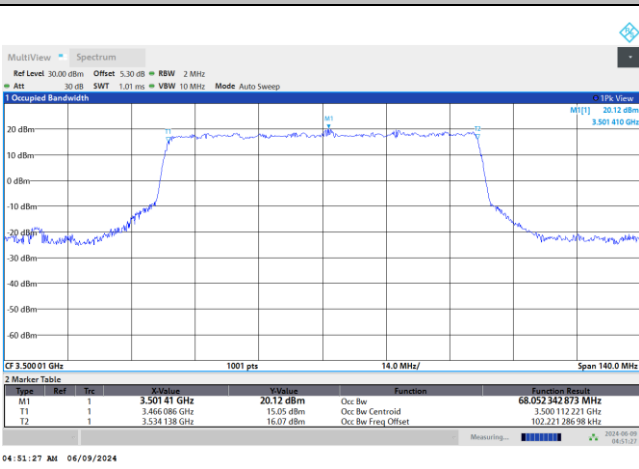

FR1 n77 / 70MHz / DFT-S OFDM / Middle Channel / Full RB

PI/2 BPSK

FR1 n77 / 70MHz / CP OFDM / Middle Channel / Full RB

QPSK

16QAM

64QAM

256QAM

FR1 n77 / 80MHz / DFT-S OFDM / Middle Channel / Full RB