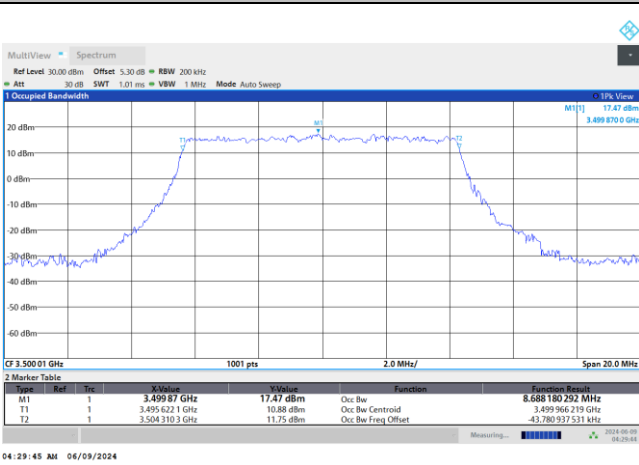

FR1 n77 / 10MHz / DFT-S OFDM / Middle Channel / Full RB

PI/2 BPSK

FR1 n77 / 10MHz / CP OFDM / Middle Channel / Full RB

QPSK

16QAM

64QAM

256QAM

FR1 n77 / 15MHz / DFT-S OFDM / Middle Channel / Full RB