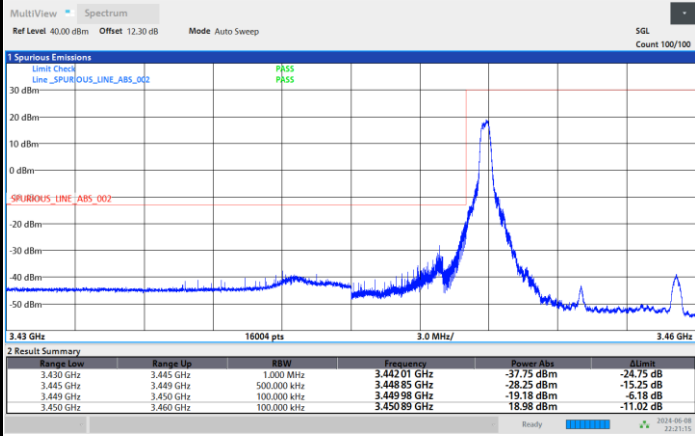

Lowest Band Edge / Full RB

Highest Band Edge / Full RB

FR1 n77 / 10MHz / DFT-S OFDM / QPSK

Lowest Band Edge / 1RB0

Highest Band Edge / 1RBmax

10:19:15 PM 06/08/2024

10:59:00 PM 06/08/2024

Lowest Band Edge / Full RB

Highest Band Edge / Full RB

10:20:15 PM 06/08/2024

10:59:59 PM 06/08/2024

FR1 n77 / 10MHz / DFT-S OFDM / 16QAM

Lowest Band Edge / 1RB0

Highest Band Edge / 1RBmax

10:21:15 PM 06/08/2024

11:01:01 PM 06/08/2024

Lowest Band Edge / Full RB

Highest Band Edge / Full RB

10:22:15 PM 06/08/2024

11:02:01 PM 06/08/2024

FR1 n77 / 10MHz / DFT-S OFDM / 64QAM

Lowest Band Edge / 1RB0

Highest Band Edge / 1RBmax

10:23:15 PM 06/08/2024

11:03:02 PM 06/08/2024

Lowest Band Edge / Full RB

Highest Band Edge / Full RB

10:24:14 PM 06/08/2024

11:04:00 PM 06/08/2024