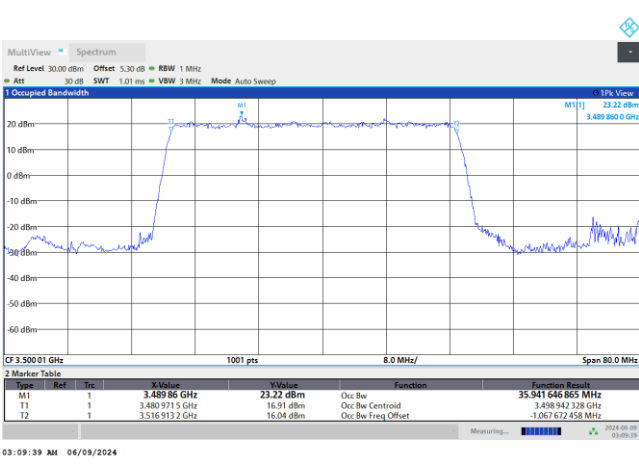

16QAM

64QAM

256QAM

FR1 n77 / 40MHz / DFT-S OFDM / Middle Channel / Full RB

PI/2 BPSK

FR1 n77 / 40MHz / CP OFDM / Middle Channel / Full RB

QPSK

16QAM