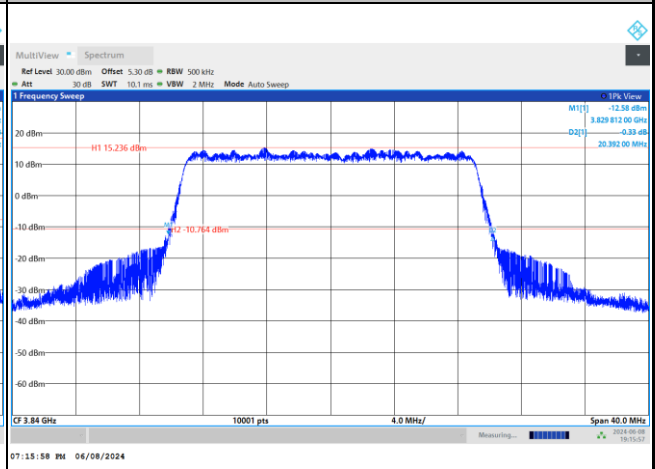

FR1 n77 / 20MHz / CP OFDM / Middle Channel / Full RB

QPSK

16QAM

64QAM

256QAM

FR1 n77 / 25MHz / DFT-S OFDM / Middle Channel / Full RB

PI/2 BPSK

FR1 n77 / 25MHz / CP OFDM / Middle Channel / Full RB