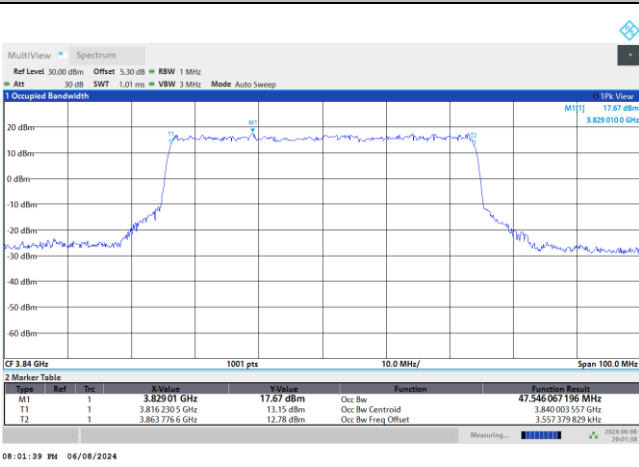

64QAM

256QAM

FR1 n77 / 50MHz / DFT-S OFDM / Middle Channel / Full RB

PI/2 BPSK

FR1 n77 / 50MHz / CP OFDM / Middle Channel / Full RB

QPSK

16QAM

64QAM