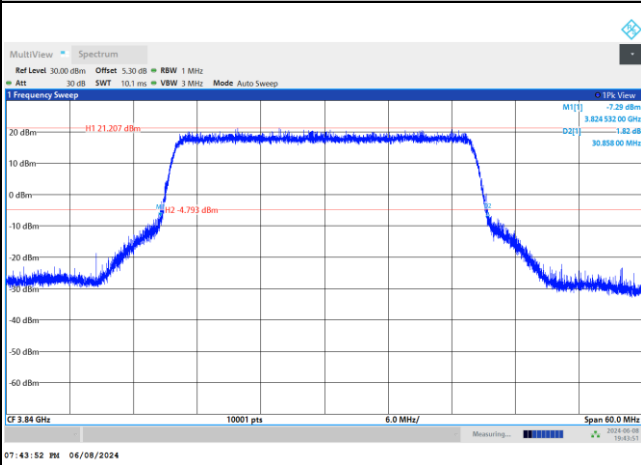

QPSK

16QAM

64QAM

256QAM

FR1 n77 / 30MHz / DFT-S OFDM / Middle Channel / Full RB

PI/2 BPSK

FR1 n77 / 30MHz / CP OFDM / Middle Channel / Full RB

QPSK