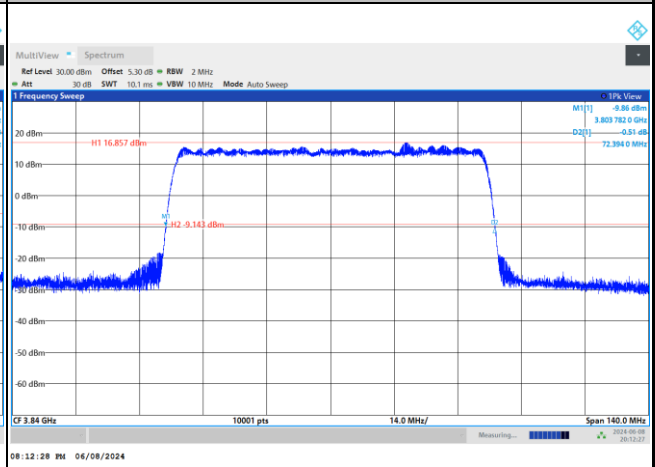

FR1 n77 / 70MHz / DFT-S OFDM / Middle Channel / Full RB

PI/2 BPSK

FR1 n77 / 70MHz / CP OFDM / Middle Channel / Full RB

QPSK

16QAM

64QAM

256QAM

FR1 n77 / 80MHz / DFT-S OFDM / Middle Channel / Full RB

PI/2 BPSK

FR1 n77 / 80MHz / CP OFDM / Middle Channel / Full RB

QPSK

16QAM

64QAM

256QAM

FR1 n77 / 90MHz / DFT-S OFDM / Middle Channel / Full RB

PI/2 BPSK