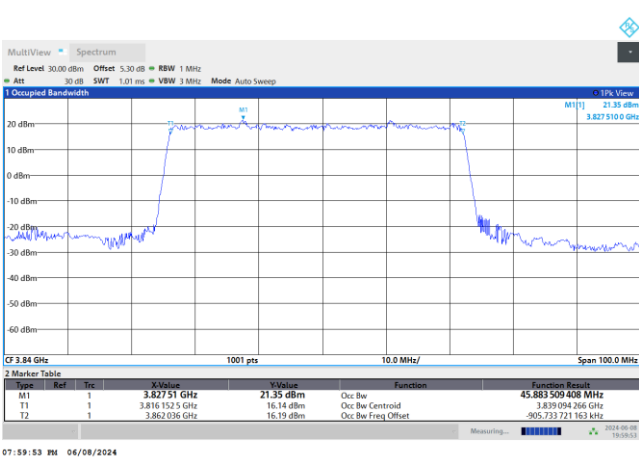

64QAM

256QAM

FR1 n77 / 50MHz / DFT-S OFDM / Middle Channel / Full RB

PI/2 BPSK

FR1 n77 / 50MHz / CP OFDM / Middle Channel / Full RB

QPSK

16QAM

64QAM