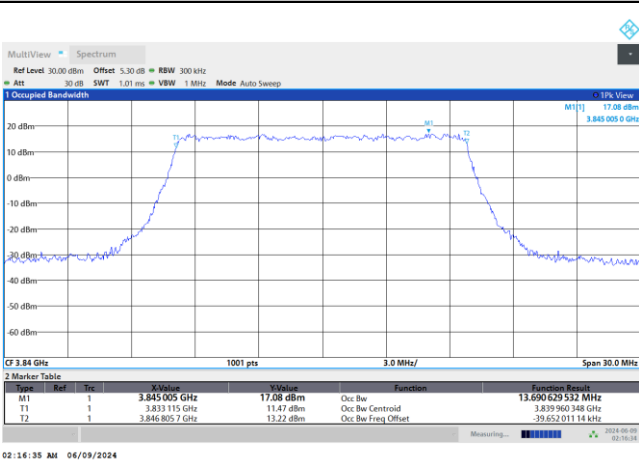

FR1 n77 / 15MHz / CP OFDM / Middle Channel / Full RB

QPSK