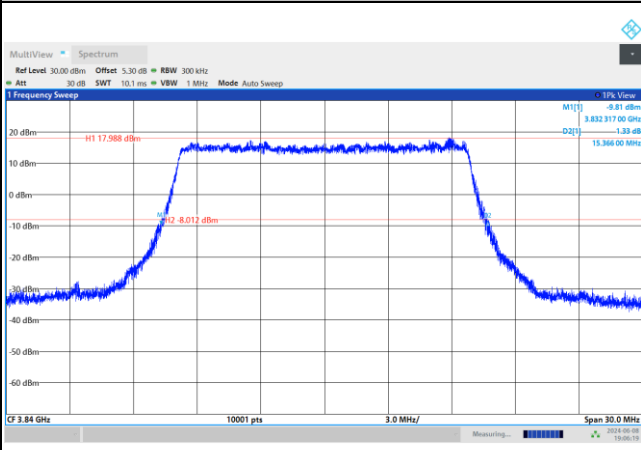

FR1 n77 / 15MHz / CP OFDM / Middle Channel / Full RB

QPSK