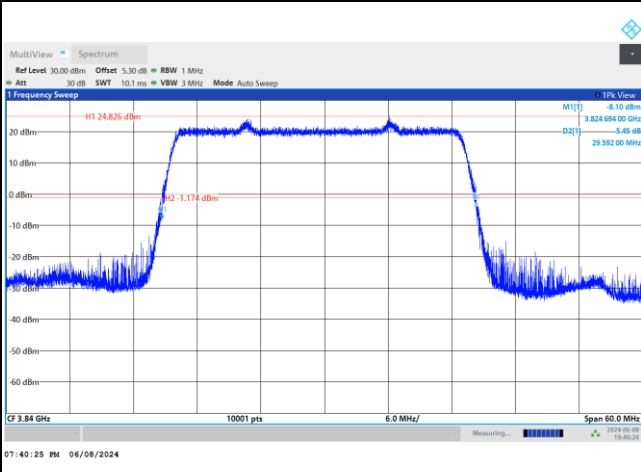

QPSK

16QAM

64QAM

256QAM

FR1 n77 / 30MHz / DFT-S OFDM / Middle Channel / Full RB

PI/2 BPSK

FR1 n77 / 30MHz / CP OFDM / Middle Channel / Full RB

QPSK