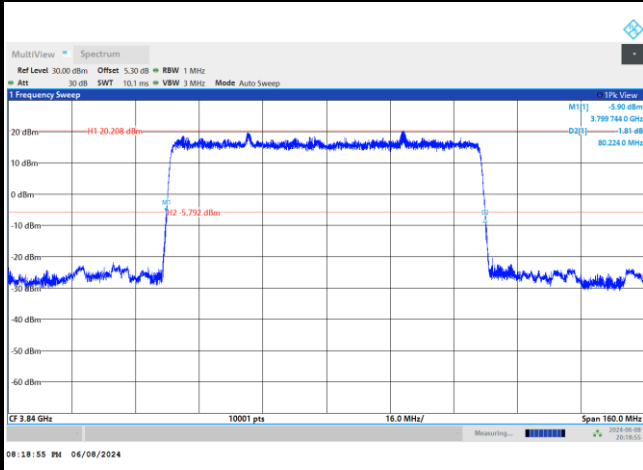

FR1 n77 / 80MHz / DFT-S OFDM / Middle Channel / Full RB

PI/2 BPSK