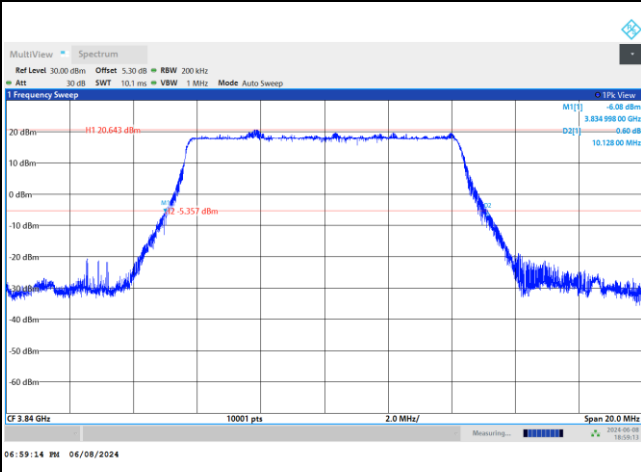

FR1 n77 / 10MHz / DFT-S OFDM / Middle Channel / Full RB

PI/2 BPSK

FR1 n77 / 10MHz / CP OFDM / Middle Channel / Full RB

QPSK

16QAM

64QAM

256QAM

FR1 n77 / 15MHz / DFT-S OFDM / Middle Channel / Full RB

PI/2 BPSK

FR1 n77 / 15MHz / CP OFDM / Middle Channel / Full RB

QPSK

16QAM

64QAM

256QAM

FR1 n77 / 20MHz / DFT-S OFDM / Middle Channel / Full RB

PI/2 BPSK