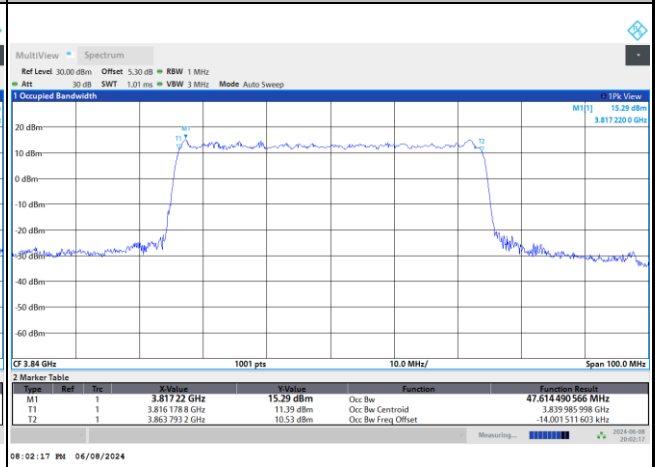

FR1 n77 / 50MHz / DFT-S OFDM / Middle Channel / Full RB

PI/2 BPSK

FR1 n77 / 50MHz / CP OFDM / Middle Channel / Full RB

QPSK

16QAM

64QAM

256QAM