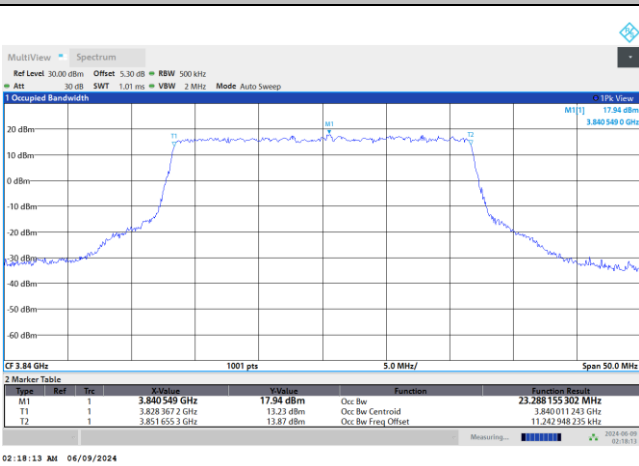

FR1 n77 / 25MHz / CP OFDM / Middle Channel / Full RB

QPSK