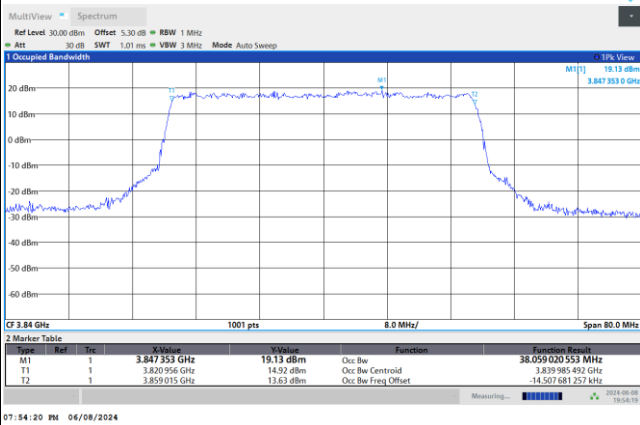

16QAM

64QAM

256QAM

FR1 n77 / 40MHz / DFT-S OFDM / Middle Channel / Full RB

PI/2 BPSK

FR1 n77 / 40MHz / CP OFDM / Middle Channel / Full RB

QPSK

16QAM