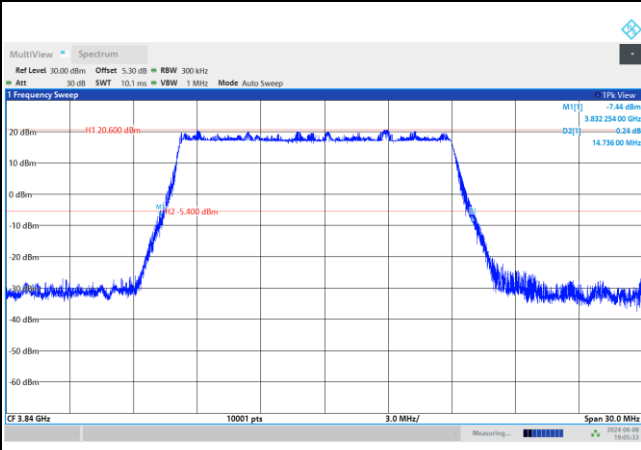

FR1 n77 / 15MHz / DFT-S OFDM / Middle Channel / Full RB

PI/2 BPSK