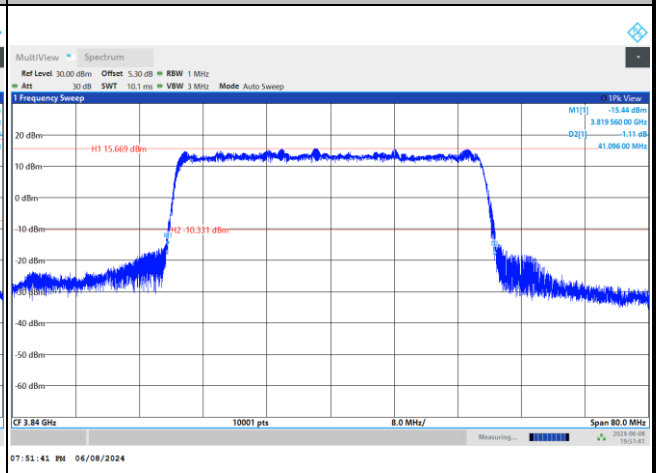

FR1 n77 / 40MHz / DFT-S OFDM / Middle Channel / Full RB

PI/2 BPSK

FR1 n77 / 40MHz / CP OFDM / Middle Channel / Full RB

QPSK

16QAM

64QAM

256QAM