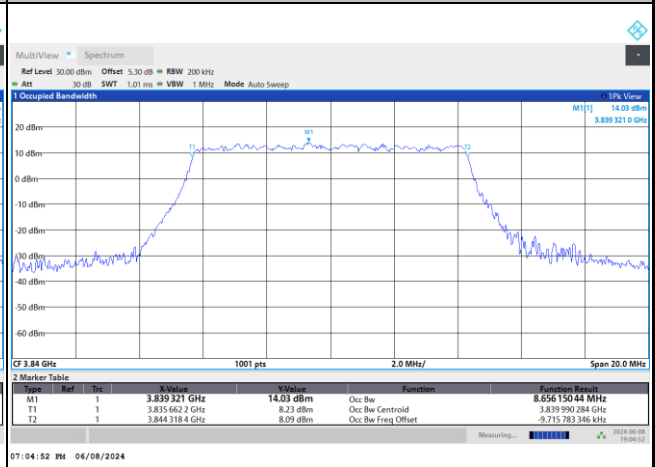

FR1 n77 / 10MHz / DFT-S OFDM / Middle Channel / Full RB

PI/2 BPSK

FR1 n77 / 10MHz / CP OFDM / Middle Channel / Full RB

QPSK

16QAM

64QAM

256QAM

FR1 n77 / 15MHz / DFT-S OFDM / Middle Channel / Full RB