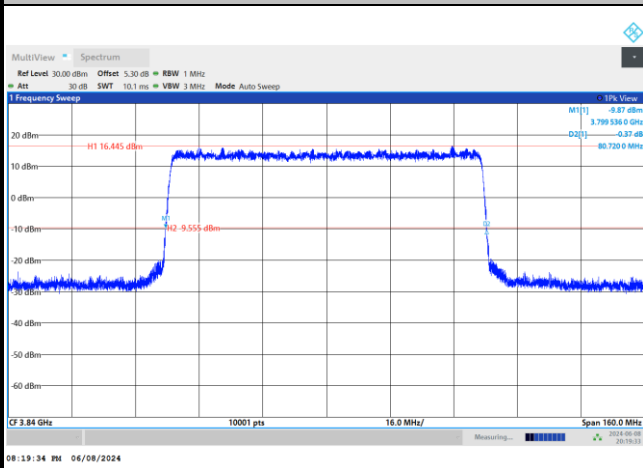

FR1 n77 / 80MHz / CP OFDM / Middle Channel / Full RB

QPSK