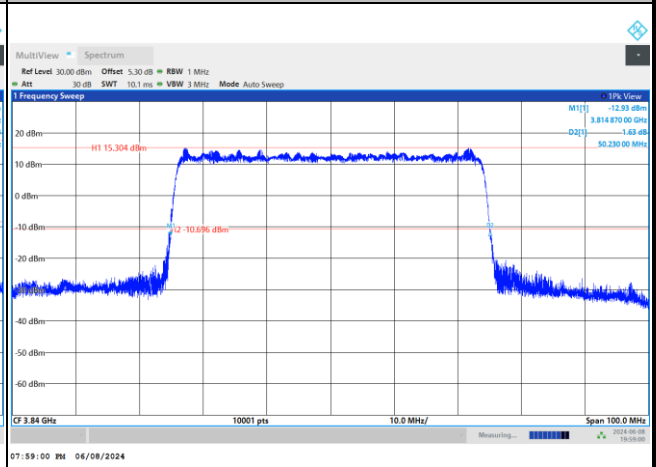

FR1 n77 / 50MHz / DFT-S OFDM / Middle Channel / Full RB

PI/2 BPSK

FR1 n77 / 50MHz / CP OFDM / Middle Channel / Full RB

QPSK

16QAM

64QAM

256QAM