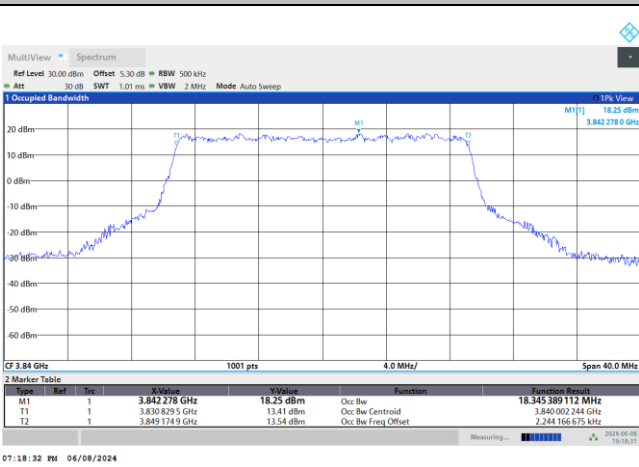

FR1 n77 / 20MHz / CP OFDM / Middle Channel / Full RB

QPSK

16QAM

64QAM

256QAM

FR1 n77 / 25MHz / DFT-S OFDM / Middle Channel / Full RB

PI/2 BPSK

FR1 n77 / 25MHz / CP OFDM / Middle Channel / Full RB