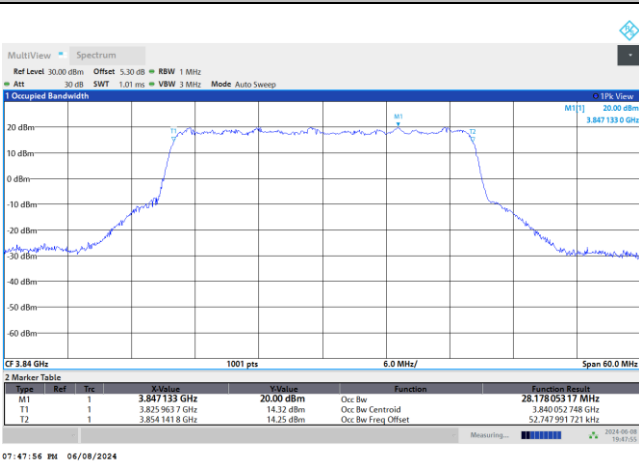

FR1 n77 / 30MHz / DFT-S OFDM / Middle Channel / Full RB

PI/2 BPSK

FR1 n77 / 30MHz / CP OFDM / Middle Channel / Full RB

QPSK

16QAM

64QAM

256QAM