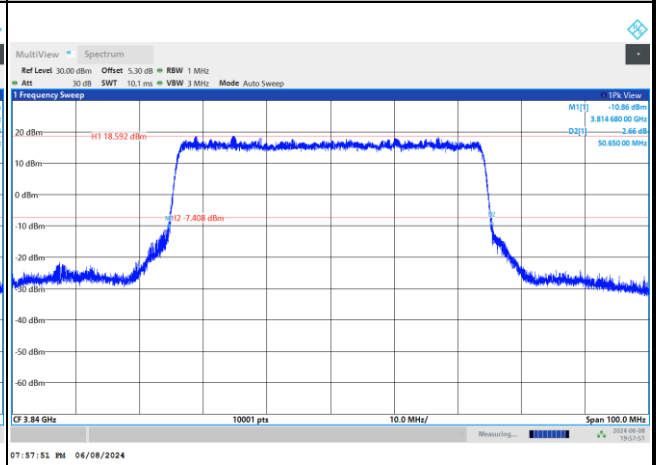

64QAM

256QAM

FR1 n77 / 50MHz / DFT-S OFDM / Middle Channel / Full RB

PI/2 BPSK

FR1 n77 / 50MHz / CP OFDM / Middle Channel / Full RB

QPSK

16QAM

64QAM