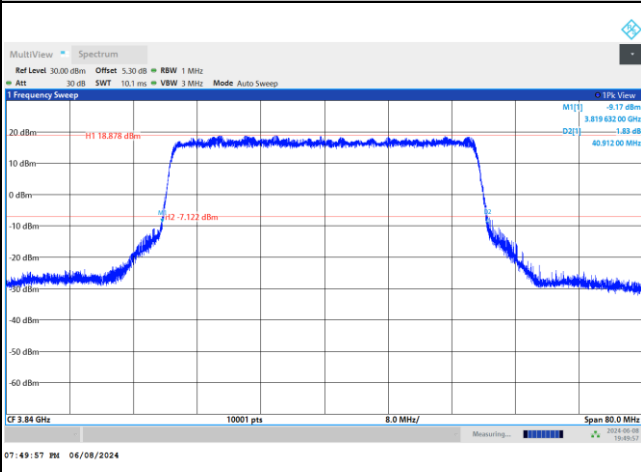

16QAM

64QAM

256QAM

FR1 n77 / 40MHz / DFT-S OFDM / Middle Channel / Full RB

PI/2 BPSK

FR1 n77 / 40MHz / CP OFDM / Middle Channel / Full RB

QPSK

16QAM