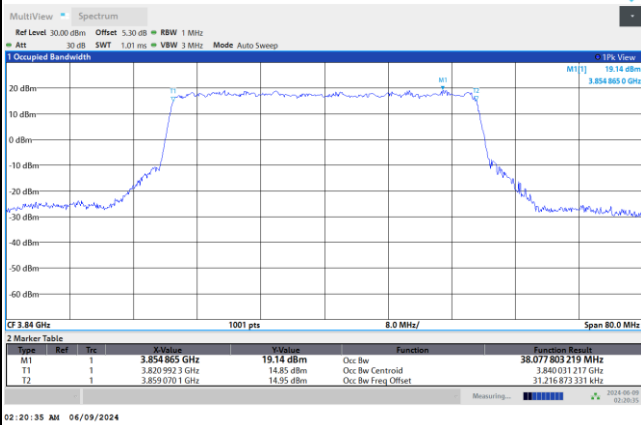

16QAM

64QAM

256QAM

FR1 n77 / 40MHz / DFT-S OFDM / Middle Channel / Full RB

PI/2 BPSK

FR1 n77 / 40MHz / CP OFDM / Middle Channel / Full RB

QPSK

16QAM