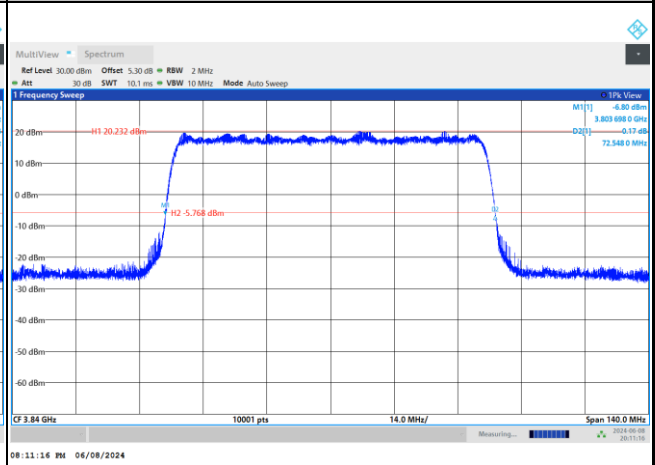

FR1 n77 / 70MHz / DFT-S OFDM / Middle Channel / Full RB

PI/2 BPSK

FR1 n77 / 70MHz / CP OFDM / Middle Channel / Full RB

QPSK

16QAM

64QAM

256QAM

FR1 n77 / 80MHz / DFT-S OFDM / Middle Channel / Full RB