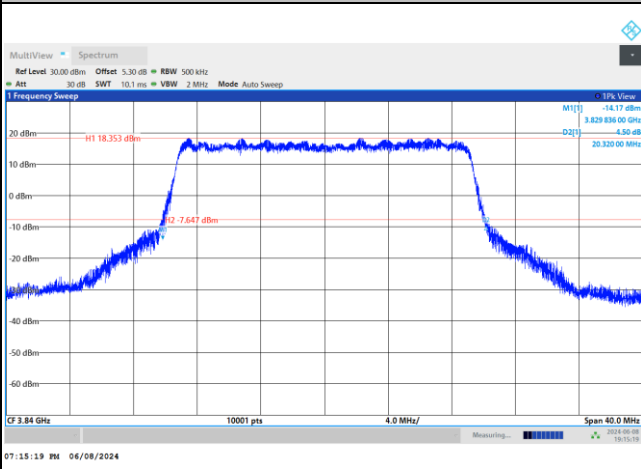

FR1 n77 / 20MHz / CP OFDM / Middle Channel / Full RB

QPSK

16QAM

64QAM

256QAM

FR1 n77 / 25MHz / DFT-S OFDM / Middle Channel / Full RB

PI/2 BPSK

FR1 n77 / 25MHz / CP OFDM / Middle Channel / Full RB