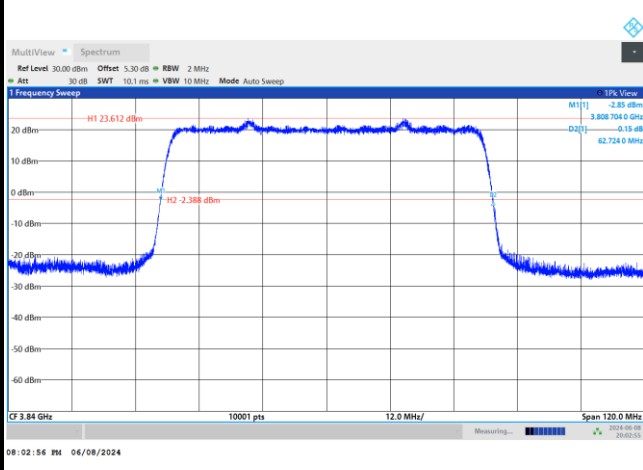

FR1 n77 / 60MHz / DFT-S OFDM / Middle Channel / Full RB

PI/2 BPSK