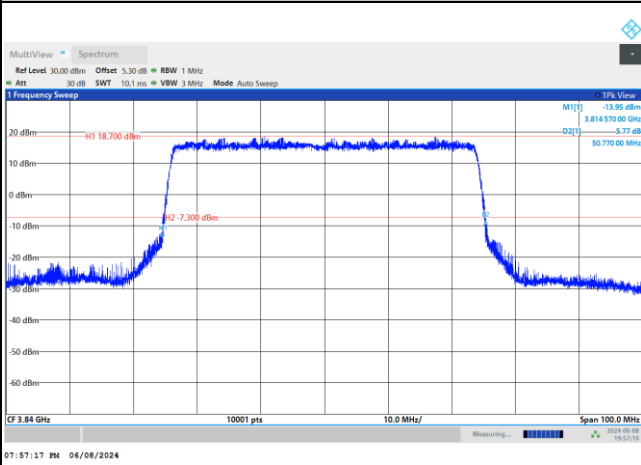

64QAM

256QAM

FR1 n77 / 50MHz / DFT-S OFDM / Middle Channel / Full RB

PI/2 BPSK

FR1 n77 / 50MHz / CP OFDM / Middle Channel / Full RB

QPSK

16QAM

64QAM