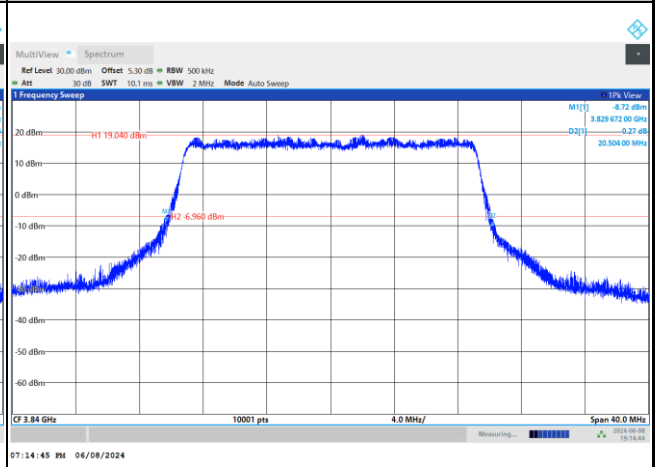

FR1 n77 / 10MHz / DFT-S OFDM / Middle Channel / Full RB

PI/2 BPSK

FR1 n77 / 10MHz / CP OFDM / Middle Channel / Full RB

QPSK

16QAM

64QAM

256QAM

FR1 n77 / 15MHz / DFT-S OFDM / Middle Channel / Full RB

PI/2 BPSK

FR1 n77 / 15MHz / CP OFDM / Middle Channel / Full RB

QPSK

16QAM

64QAM

256QAM

FR1 n77 / 20MHz / DFT-S OFDM / Middle Channel / Full RB

PI/2 BPSK

FR1 n77 / 20MHz / CP OFDM / Middle Channel / Full RB

QPSK

16QAM

64QAM

256QAM

FR1 n77 / 25MHz / DFT-S OFDM / Middle Channel / Full RB

PI/2 BPSK

FR1 n77 / 25MHz / CP OFDM / Middle Channel / Full RB