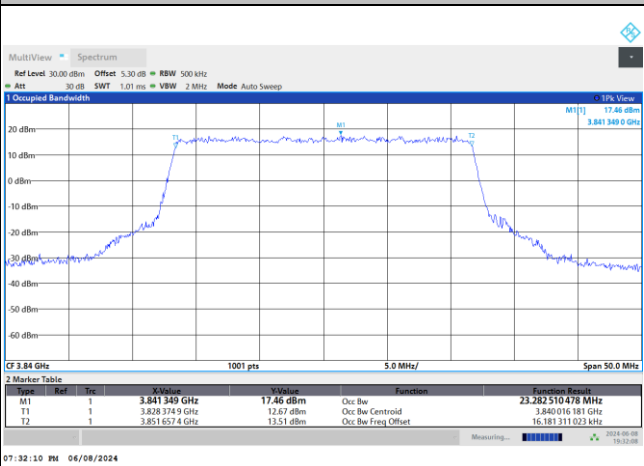

FR1 n77 / 25MHz / DFT-S OFDM / Middle Channel / Full RB

PI/2 BPSK

FR1 n77 / 25MHz / CP OFDM / Middle Channel / Full RB

QPSK

16QAM

64QAM

256QAM