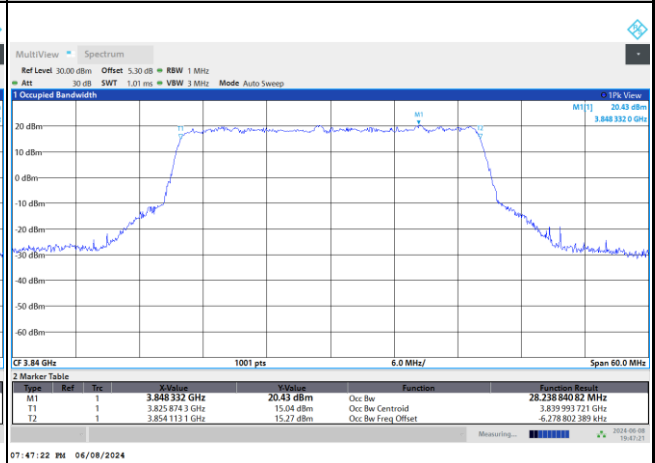

FR1 n77 / 30MHz / DFT-S OFDM / Middle Channel / Full RB

PI/2 BPSK

FR1 n77 / 30MHz / CP OFDM / Middle Channel / Full RB

QPSK

16QAM

64QAM

256QAM