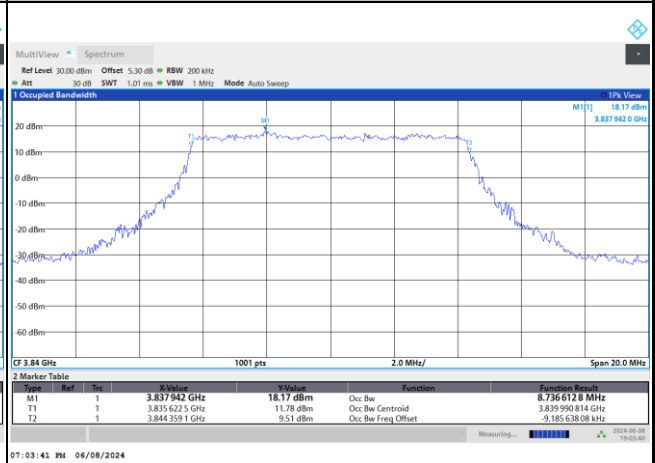

FR1 n77 / 10MHz / DFT-S OFDM / Middle Channel / Full RB

PI/2 BPSK

FR1 n77 / 10MHz / CP OFDM / Middle Channel / Full RB

QPSK

16QAM

64QAM

256QAM

FR1 n77 / 15MHz / DFT-S OFDM / Middle Channel / Full RB