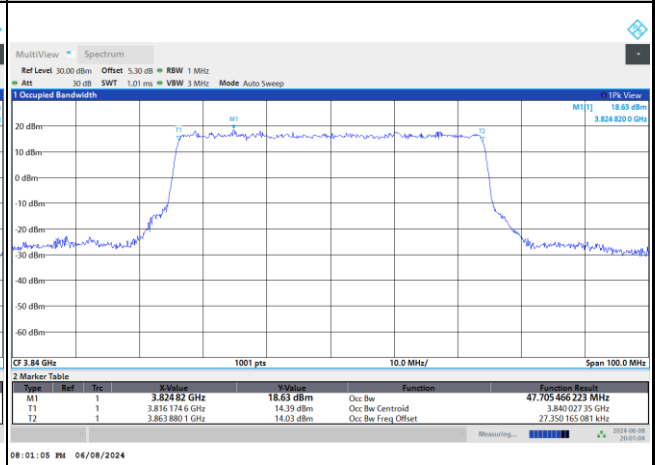

64QAM

256QAM

FR1 n77 / 50MHz / DFT-S OFDM / Middle Channel / Full RB

PI/2 BPSK

FR1 n77 / 50MHz / CP OFDM / Middle Channel / Full RB

QPSK

16QAM

64QAM