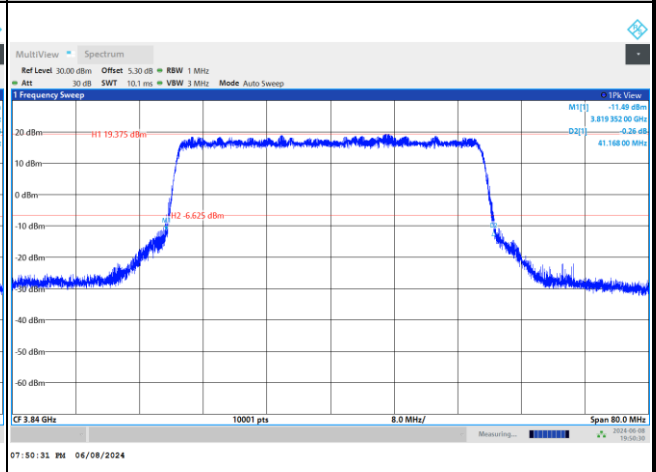

16QAM

64QAM

256QAM

FR1 n77 / 40MHz / DFT-S OFDM / Middle Channel / Full RB

PI/2 BPSK

FR1 n77 / 40MHz / CP OFDM / Middle Channel / Full RB

QPSK

16QAM