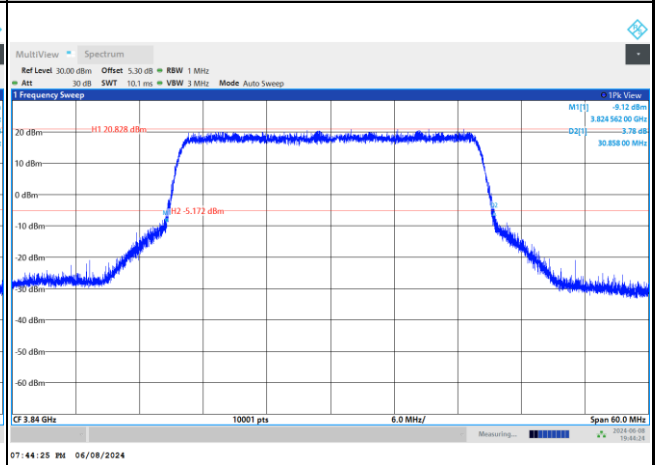

FR1 n77 / 30MHz / DFT-S OFDM / Middle Channel / Full RB

PI/2 BPSK

FR1 n77 / 30MHz / CP OFDM / Middle Channel / Full RB

QPSK

16QAM

64QAM

256QAM