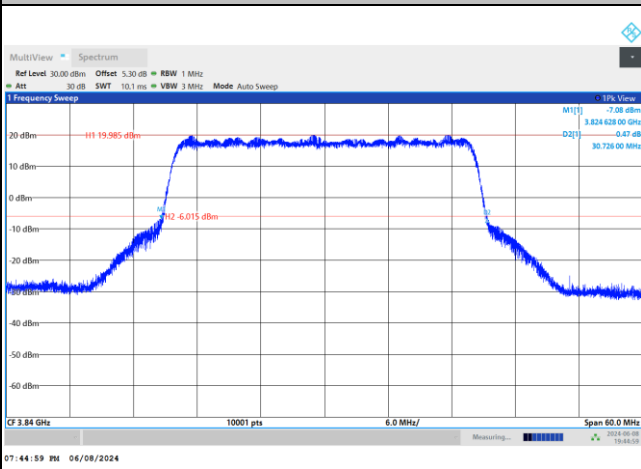

FR1 n77 / 30MHz / DFT-S OFDM / Middle Channel / Full RB

PI/2 BPSK

FR1 n77 / 30MHz / CP OFDM / Middle Channel / Full RB

QPSK

16QAM

64QAM

256QAM