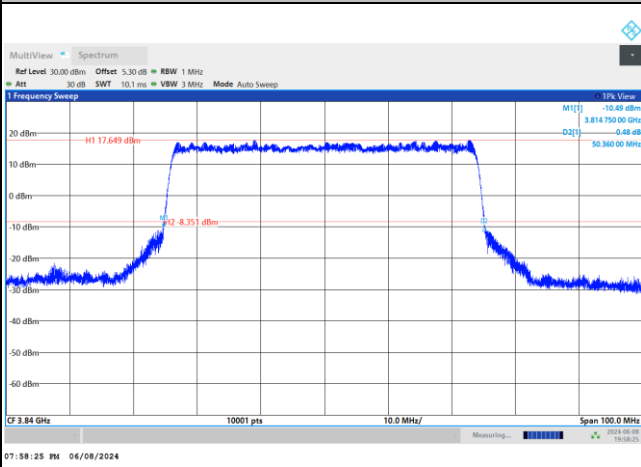

64QAM

256QAM

FR1 n77 / 50MHz / DFT-S OFDM / Middle Channel / Full RB

PI/2 BPSK

FR1 n77 / 50MHz / CP OFDM / Middle Channel / Full RB

QPSK

16QAM

64QAM