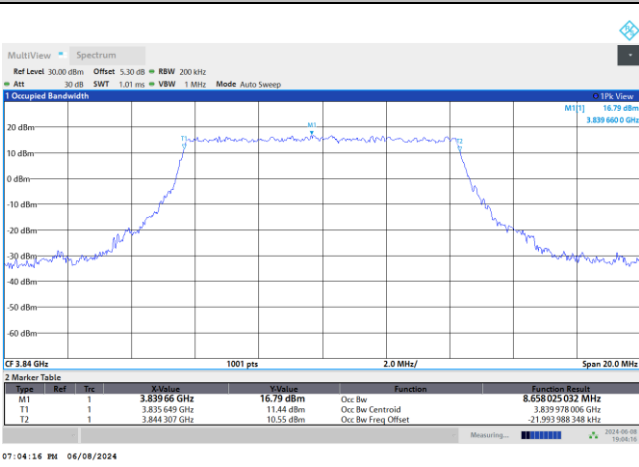

FR1 n77 / 10MHz / DFT-S OFDM / Middle Channel / Full RB

PI/2 BPSK

FR1 n77 / 10MHz / CP OFDM / Middle Channel / Full RB

QPSK

16QAM

64QAM

256QAM

FR1 n77 / 15MHz / DFT-S OFDM / Middle Channel / Full RB