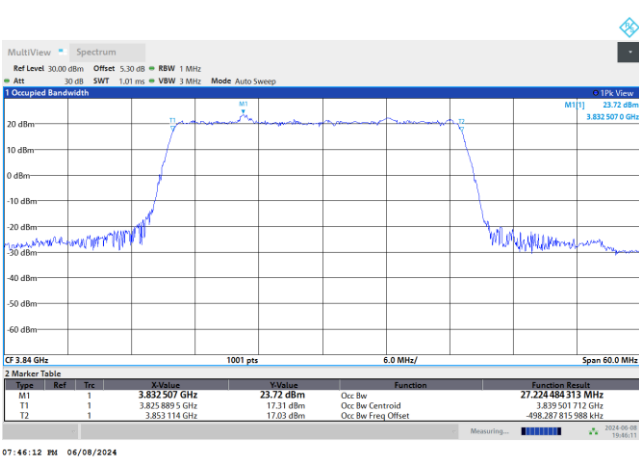

QPSK

16QAM

64QAM

256QAM

FR1 n77 / 30MHz / DFT-S OFDM / Middle Channel / Full RB

PI/2 BPSK

FR1 n77 / 30MHz / CP OFDM / Middle Channel / Full RB

QPSK