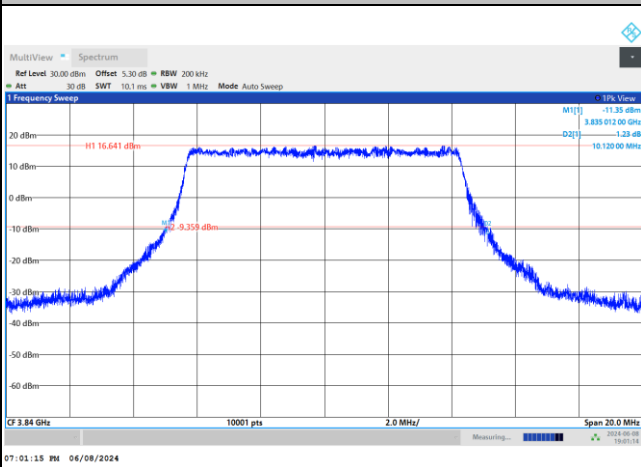

FR1 n77 / 10MHz / DFT-S OFDM / Middle Channel / Full RB

PI/2 BPSK

FR1 n77 / 10MHz / CP OFDM / Middle Channel / Full RB

QPSK

16QAM

64QAM

256QAM

FR1 n77 / 15MHz / DFT-S OFDM / Middle Channel / Full RB