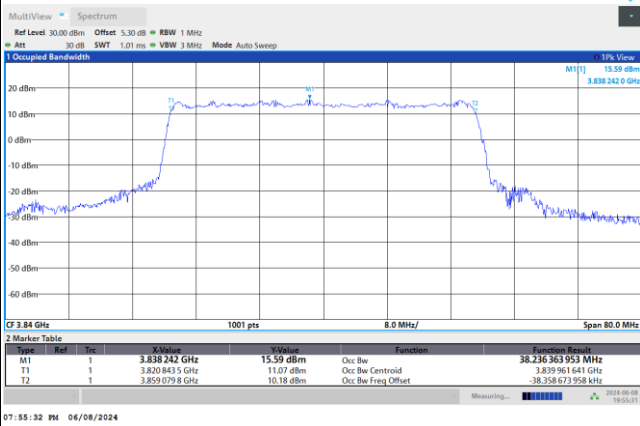

FR1 n77 / 40MHz / DFT-S OFDM / Middle Channel / Full RB

PI/2 BPSK

FR1 n77 / 40MHz / CP OFDM / Middle Channel / Full RB

QPSK

16QAM

64QAM

256QAM