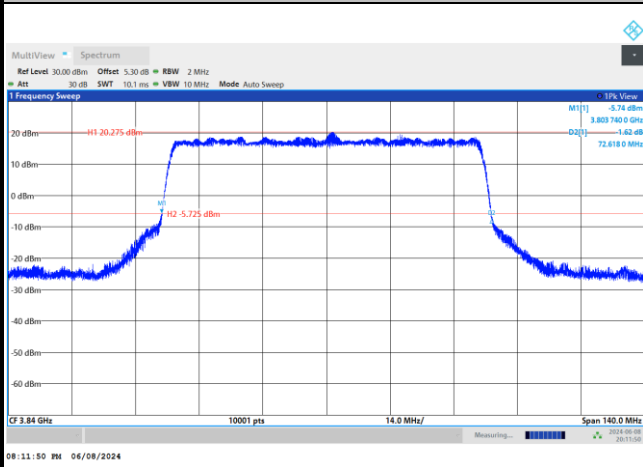

FR1 n77 / 70MHz / DFT-S OFDM / Middle Channel / Full RB

PI/2 BPSK

FR1 n77 / 70MHz / CP OFDM / Middle Channel / Full RB

QPSK

16QAM

64QAM

256QAM

FR1 n77 / 80MHz / DFT-S OFDM / Middle Channel / Full RB

PI/2 BPSK

FR1 n77 / 80MHz / CP OFDM / Middle Channel / Full RB

QPSK

16QAM

64QAM

256QAM

FR1 n77 / 90MHz / DFT-S OFDM / Middle Channel / Full RB

PI/2 BPSK