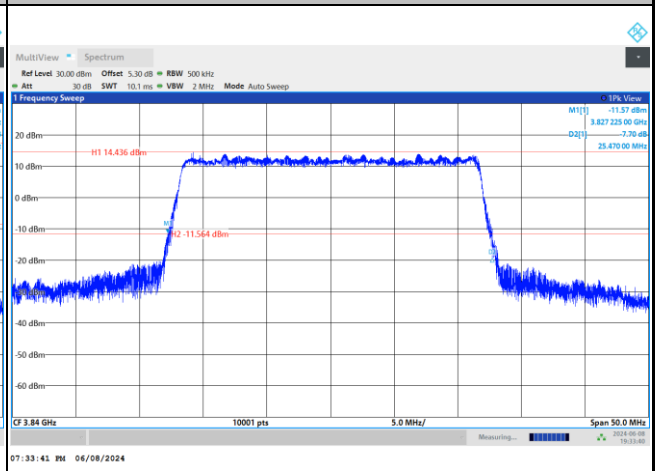

QPSK

16QAM

64QAM

256QAM

FR1 n77 / 30MHz / DFT-S OFDM / Middle Channel / Full RB

PI/2 BPSK

FR1 n77 / 30MHz / CP OFDM / Middle Channel / Full RB

QPSK