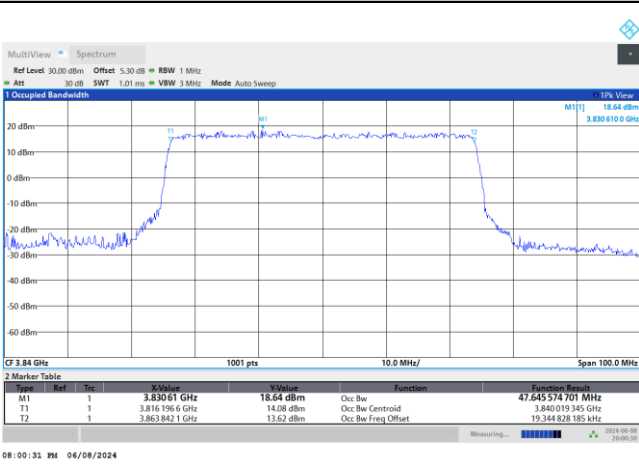

64QAM

256QAM

FR1 n77 / 50MHz / DFT-S OFDM / Middle Channel / Full RB

PI/2 BPSK

FR1 n77 / 50MHz / CP OFDM / Middle Channel / Full RB

QPSK

16QAM

64QAM