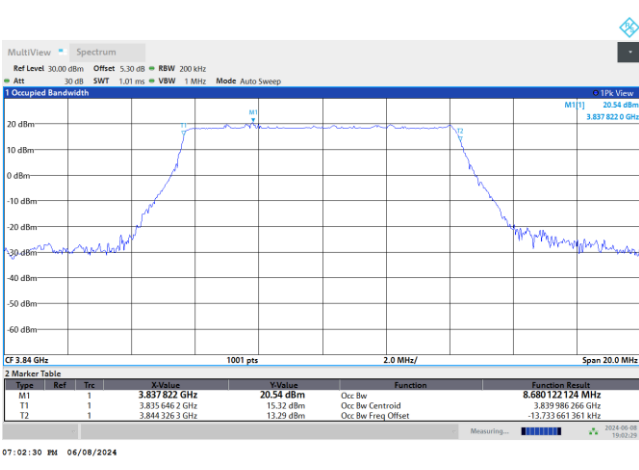

FR1 n77 / 10MHz / DFT-S OFDM / Middle Channel / Full RB

PI/2 BPSK