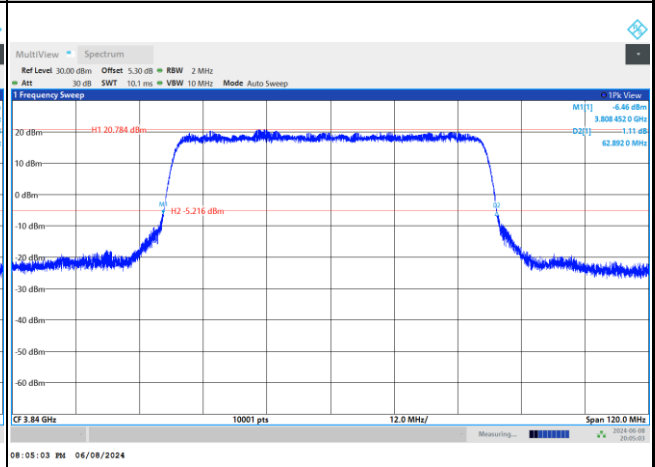

256QAM

FR1 n77 / 60MHz / DFT-S OFDM / Middle Channel / Full RB

PI/2 BPSK

FR1 n77 / 60MHz / CP OFDM / Middle Channel / Full RB

QPSK

16QAM

64QAM

256QAM

FR1 n77 / 70MHz / DFT-S OFDM / Middle Channel / Full RB

PI/2 BPSK

FR1 n77 / 70MHz / CP OFDM / Middle Channel / Full RB

QPSK

16QAM

64QAM

256QAM

FR1 n77 / 80MHz / DFT-S OFDM / Middle Channel / Full RB