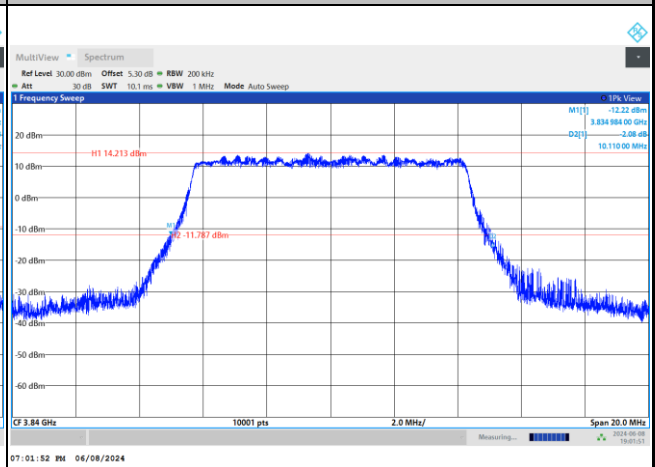

FR1 n77 / 10MHz / DFT-S OFDM / Middle Channel / Full RB

PI/2 BPSK

FR1 n77 / 10MHz / CP OFDM / Middle Channel / Full RB

QPSK

16QAM

64QAM

256QAM

FR1 n77 / 15MHz / DFT-S OFDM / Middle Channel / Full RB