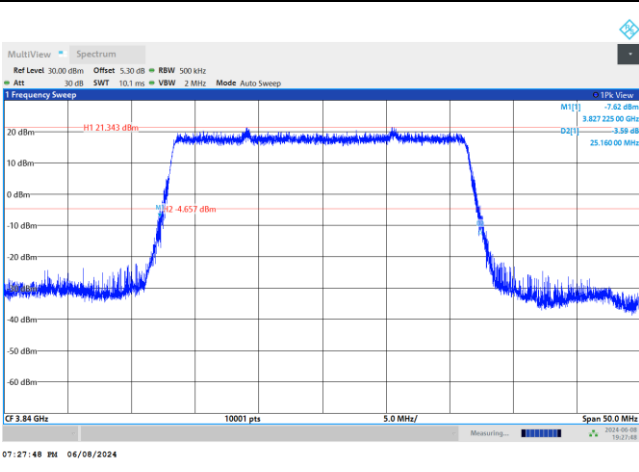

FR1 n77 / 20MHz / CP OFDM / Middle Channel / Full RB

QPSK

16QAM

64QAM

256QAM

FR1 n77 / 25MHz / DFT-S OFDM / Middle Channel / Full RB

PI/2 BPSK

FR1 n77 / 25MHz / CP OFDM / Middle Channel / Full RB