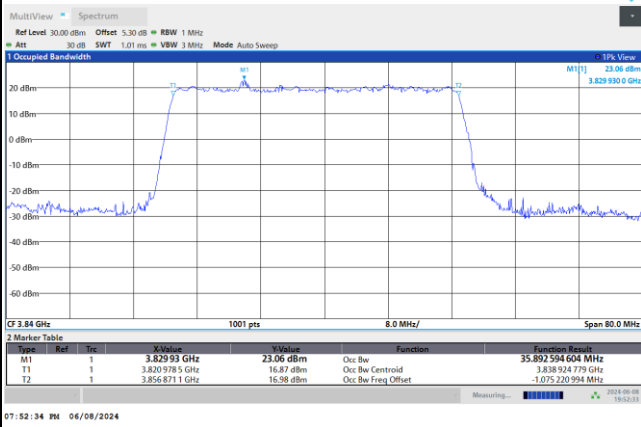

16QAM

64QAM

256QAM

FR1 n77 / 40MHz / DFT-S OFDM / Middle Channel / Full RB

PI/2 BPSK

FR1 n77 / 40MHz / CP OFDM / Middle Channel / Full RB

QPSK

16QAM