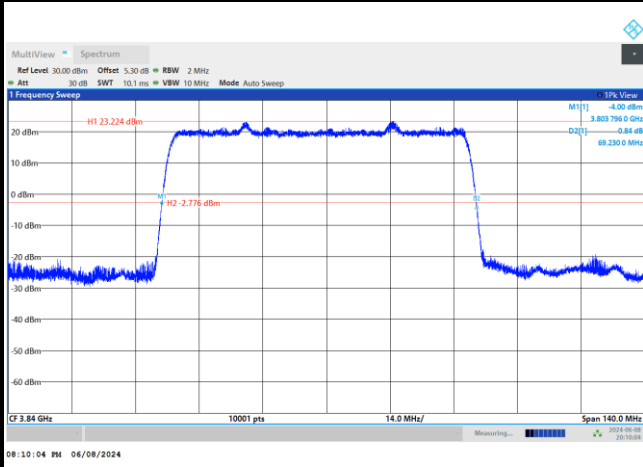

256QAM

FR1 n77 / 60MHz / DFT-S OFDM / Middle Channel / Full RB

PI/2 BPSK

FR1 n77 / 60MHz / CP OFDM / Middle Channel / Full RB

QPSK

16QAM

64QAM

256QAM

FR1 n77 / 70MHz / DFT-S OFDM / Middle Channel / Full RB

PI/2 BPSK

FR1 n77 / 70MHz / CP OFDM / Middle Channel / Full RB

QPSK

16QAM

64QAM

256QAM

FR1 n77 / 80MHz / DFT-S OFDM / Middle Channel / Full RB