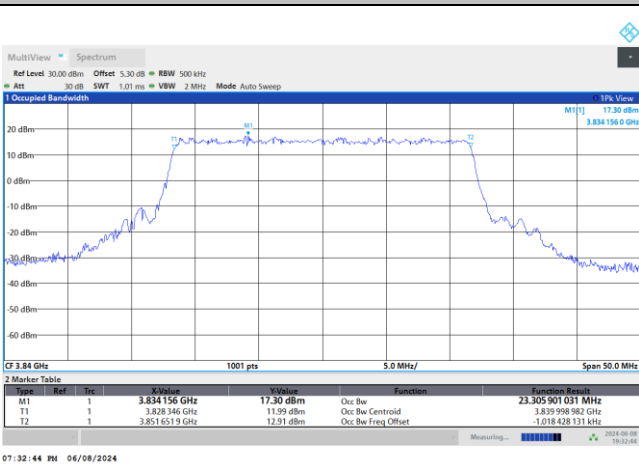

FR1 n77 / 25MHz / DFT-S OFDM / Middle Channel / Full RB

PI/2 BPSK

FR1 n77 / 25MHz / CP OFDM / Middle Channel / Full RB

QPSK

16QAM

64QAM

256QAM