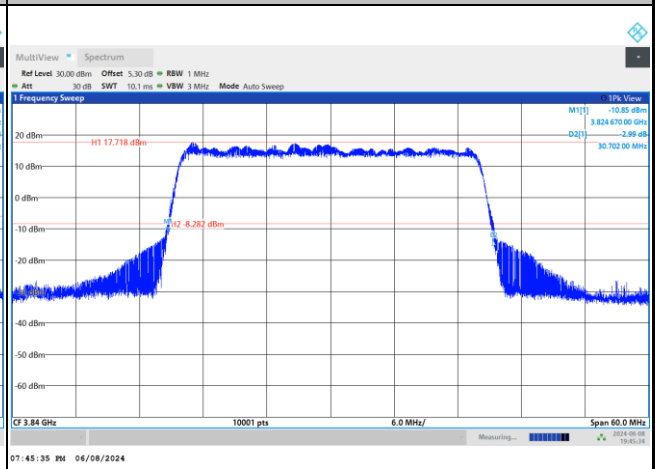

FR1 n77 / 30MHz / DFT-S OFDM / Middle Channel / Full RB

PI/2 BPSK

FR1 n77 / 30MHz / CP OFDM / Middle Channel / Full RB

QPSK

16QAM

64QAM

256QAM