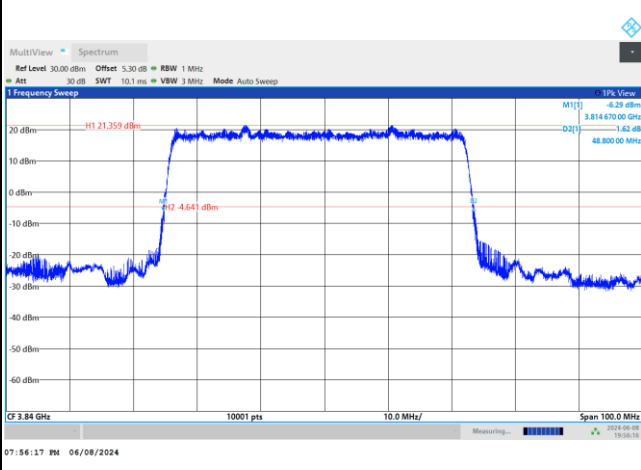

64QAM

256QAM

FR1 n77 / 50MHz / DFT-S OFDM / Middle Channel / Full RB

PI/2 BPSK

FR1 n77 / 50MHz / CP OFDM / Middle Channel / Full RB

QPSK

16QAM

64QAM