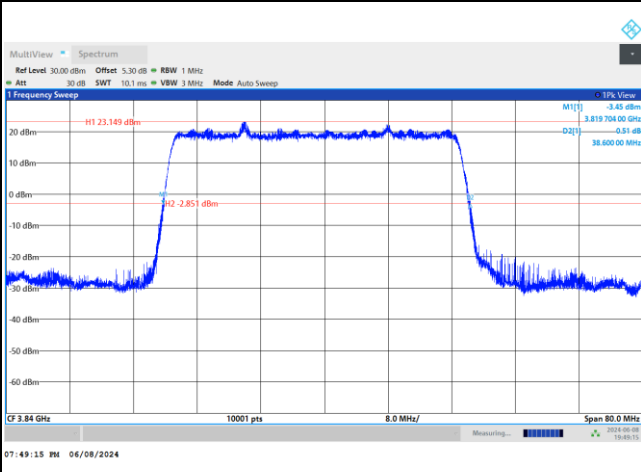

16QAM

64QAM

256QAM

FR1 n77 / 40MHz / DFT-S OFDM / Middle Channel / Full RB

PI/2 BPSK

FR1 n77 / 40MHz / CP OFDM / Middle Channel / Full RB

QPSK

16QAM