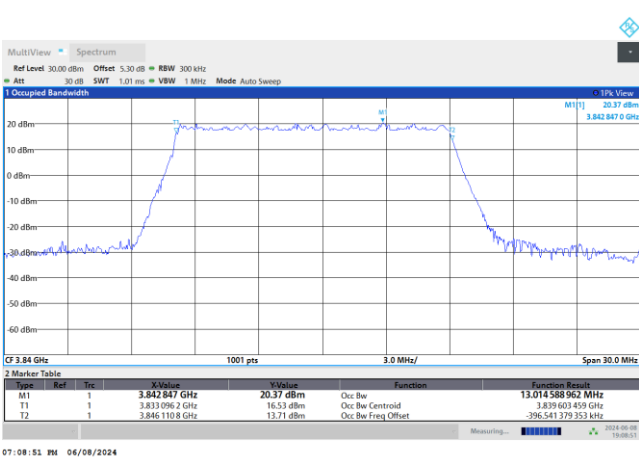

FR1 n77 / 15MHz / DFT-S OFDM / Middle Channel / Full RB

PI/2 BPSK