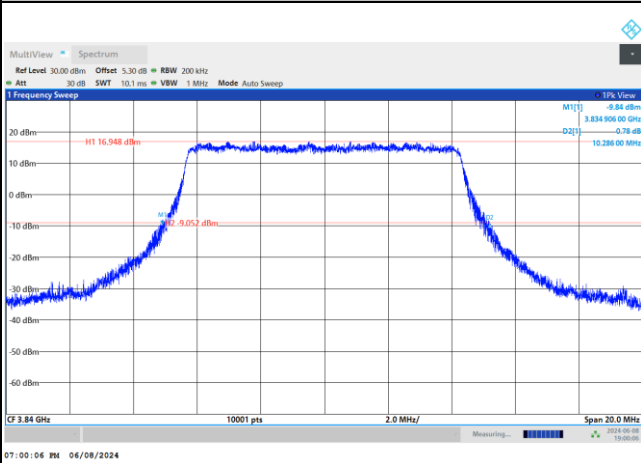

FR1 n77 / 10MHz / DFT-S OFDM / Middle Channel / Full RB

PI/2 BPSK

FR1 n77 / 10MHz / CP OFDM / Middle Channel / Full RB

QPSK

16QAM

64QAM

256QAM

FR1 n77 / 15MHz / DFT-S OFDM / Middle Channel / Full RB

PI/2 BPSK

FR1 n77 / 15MHz / CP OFDM / Middle Channel / Full RB

QPSK

16QAM

64QAM

256QAM

FR1 n77 / 20MHz / DFT-S OFDM / Middle Channel / Full RB

PI/2 BPSK