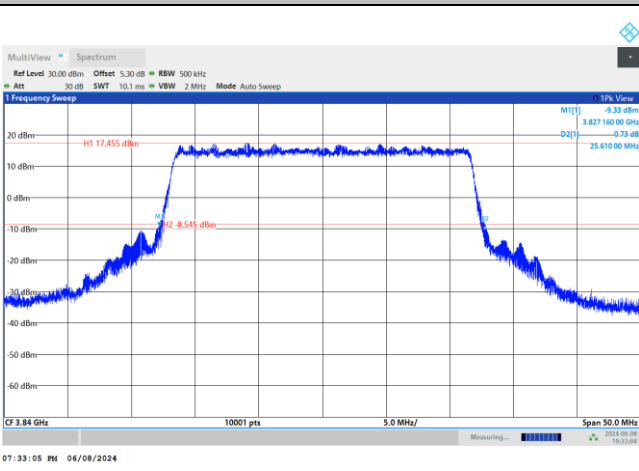

FR1 n77 / 25MHz / DFT-S OFDM / Middle Channel / Full RB

PI/2 BPSK

FR1 n77 / 25MHz / CP OFDM / Middle Channel / Full RB

QPSK

16QAM

64QAM

256QAM