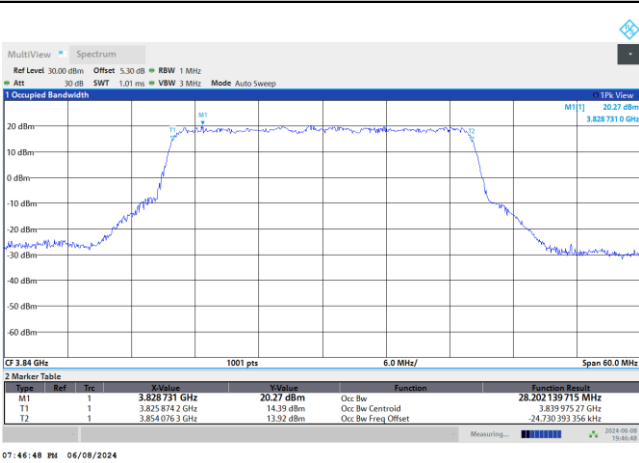

QPSK

16QAM

64QAM

256QAM

FR1 n77 / 30MHz / DFT-S OFDM / Middle Channel / Full RB

PI/2 BPSK

FR1 n77 / 30MHz / CP OFDM / Middle Channel / Full RB

QPSK