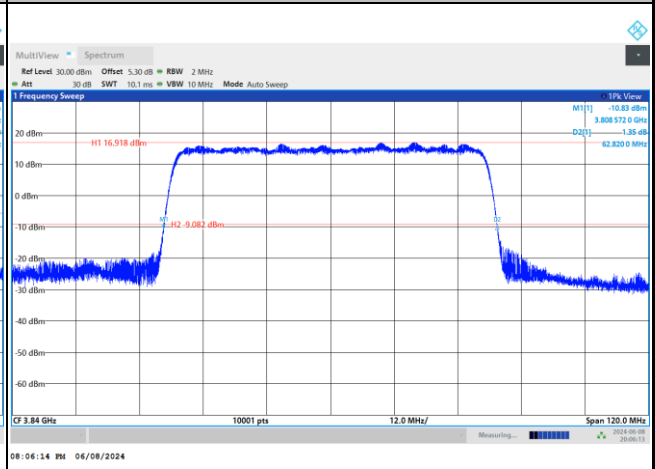

256QAM

FR1 n77 / 60MHz / DFT-S OFDM / Middle Channel / Full RB

PI/2 BPSK

FR1 n77 / 60MHz / CP OFDM / Middle Channel / Full RB

QPSK

16QAM

64QAM

256QAM

FR1 n77 / 70MHz / DFT-S OFDM / Middle Channel / Full RB

PI/2 BPSK

FR1 n77 / 70MHz / CP OFDM / Middle Channel / Full RB

QPSK

16QAM

64QAM

256QAM

FR1 n77 / 80MHz / DFT-S OFDM / Middle Channel / Full RB