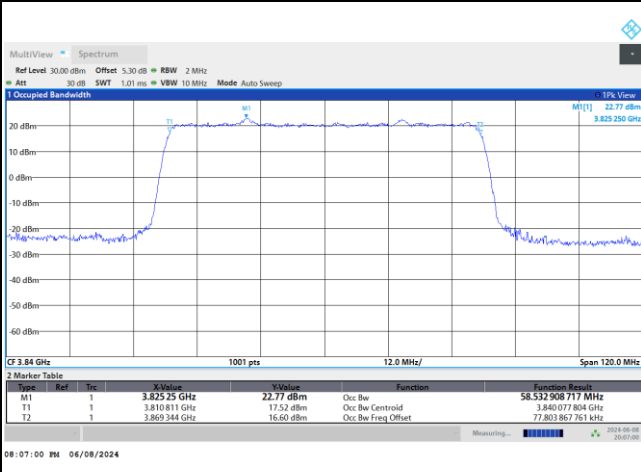

FR1 n77 / 60MHz / DFT-S OFDM / Middle Channel / Full RB

PI/2 BPSK