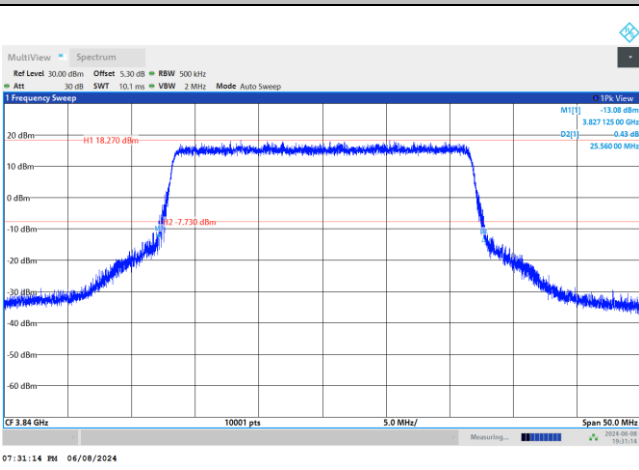

FR1 n77 / 25MHz / CP OFDM / Middle Channel / Full RB

QPSK