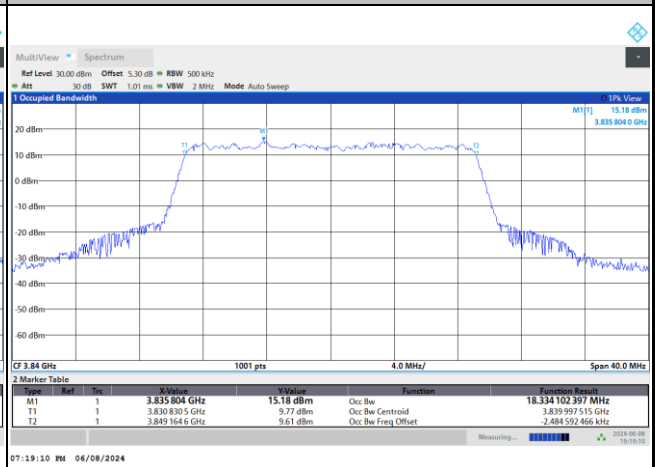

FR1 n77 / 20MHz / CP OFDM / Middle Channel / Full RB

QPSK

16QAM

64QAM

256QAM

FR1 n77 / 25MHz / DFT-S OFDM / Middle Channel / Full RB

PI/2 BPSK

FR1 n77 / 25MHz / CP OFDM / Middle Channel / Full RB