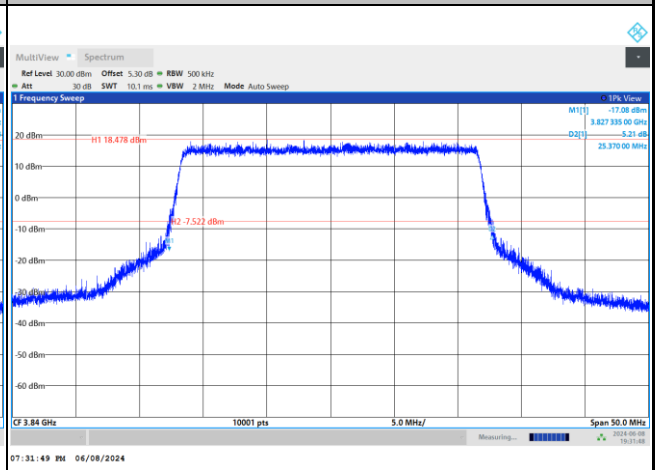

FR1 n77 / 25MHz / DFT-S OFDM / Middle Channel / Full RB

PI/2 BPSK

FR1 n77 / 25MHz / CP OFDM / Middle Channel / Full RB

QPSK

16QAM

64QAM

256QAM