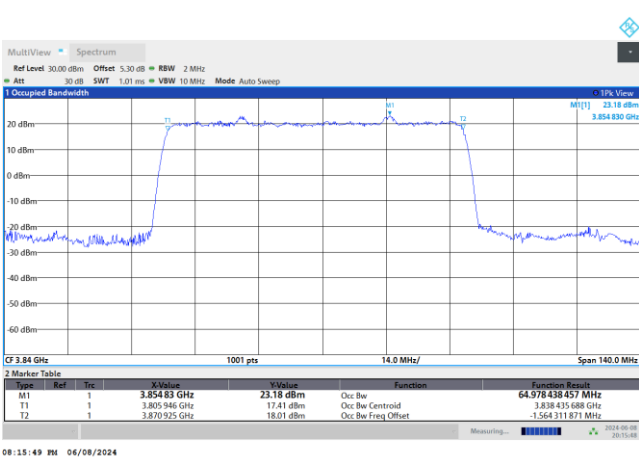

FR1 n77 / 70MHz / DFT-S OFDM / Middle Channel / Full RB

PI/2 BPSK