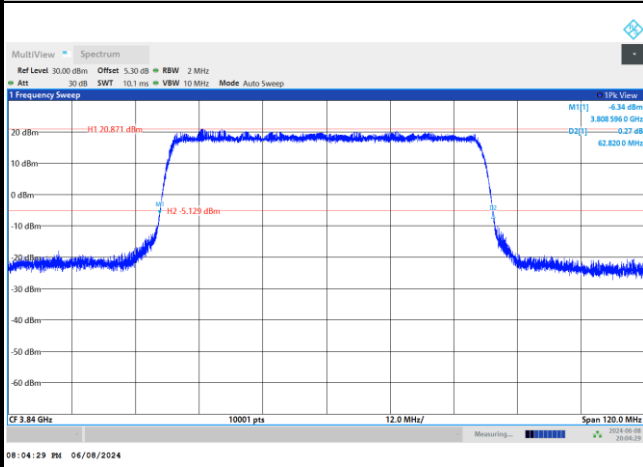

256QAM

FR1 n77 / 60MHz / DFT-S OFDM / Middle Channel / Full RB

PI/2 BPSK

FR1 n77 / 60MHz / CP OFDM / Middle Channel / Full RB

QPSK

16QAM

64QAM

256QAM

FR1 n77 / 70MHz / DFT-S OFDM / Middle Channel / Full RB

PI/2 BPSK

FR1 n77 / 70MHz / CP OFDM / Middle Channel / Full RB

QPSK

16QAM

64QAM

256QAM

FR1 n77 / 80MHz / DFT-S OFDM / Middle Channel / Full RB