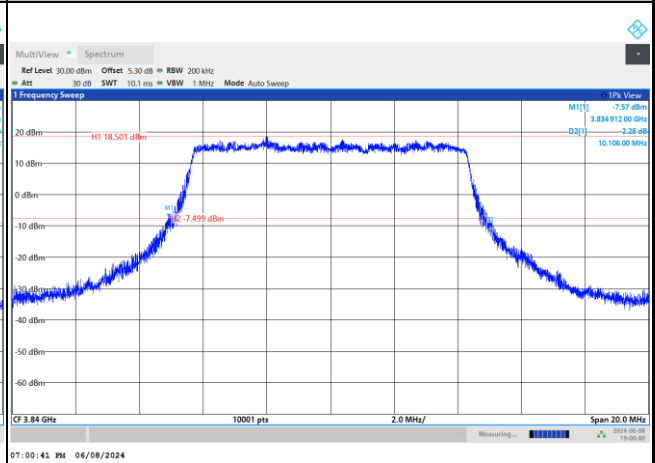

FR1 n77 / 10MHz / DFT-S OFDM / Middle Channel / Full RB

PI/2 BPSK

FR1 n77 / 10MHz / CP OFDM / Middle Channel / Full RB

QPSK

16QAM

64QAM

256QAM

FR1 n77 / 15MHz / DFT-S OFDM / Middle Channel / Full RB

PI/2 BPSK

FR1 n77 / 15MHz / CP OFDM / Middle Channel / Full RB

QPSK

16QAM

64QAM

256QAM

FR1 n77 / 20MHz / DFT-S OFDM / Middle Channel / Full RB

PI/2 BPSK