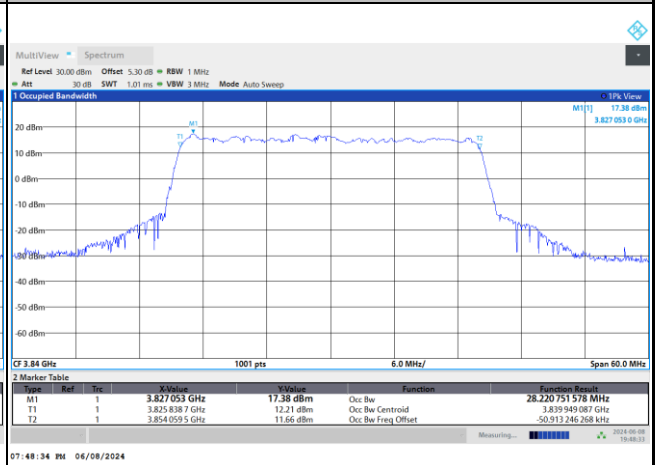

FR1 n77 / 30MHz / DFT-S OFDM / Middle Channel / Full RB

PI/2 BPSK

FR1 n77 / 30MHz / CP OFDM / Middle Channel / Full RB

QPSK

16QAM

64QAM

256QAM