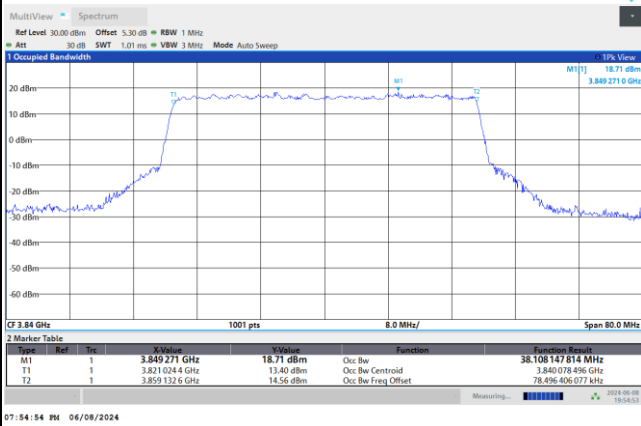

FR1 n77 / 40MHz / DFT-S OFDM / Middle Channel / Full RB

PI/2 BPSK

FR1 n77 / 40MHz / CP OFDM / Middle Channel / Full RB

QPSK

16QAM

64QAM

256QAM