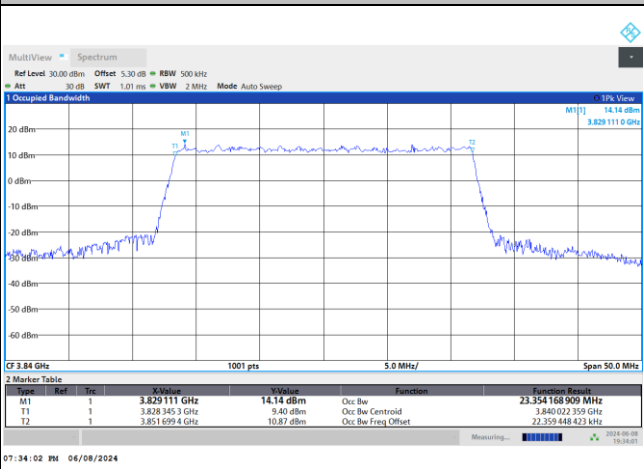

QPSK

16QAM

64QAM

256QAM

FR1 n77 / 30MHz / DFT-S OFDM / Middle Channel / Full RB

PI/2 BPSK

FR1 n77 / 30MHz / CP OFDM / Middle Channel / Full RB

QPSK