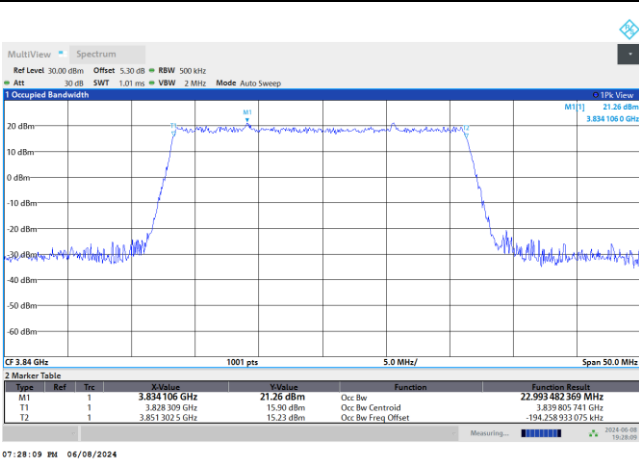

FR1 n77 / 20MHz / CP OFDM / Middle Channel / Full RB

QPSK

16QAM

64QAM

256QAM

FR1 n77 / 25MHz / DFT-S OFDM / Middle Channel / Full RB

PI/2 BPSK

FR1 n77 / 25MHz / CP OFDM / Middle Channel / Full RB