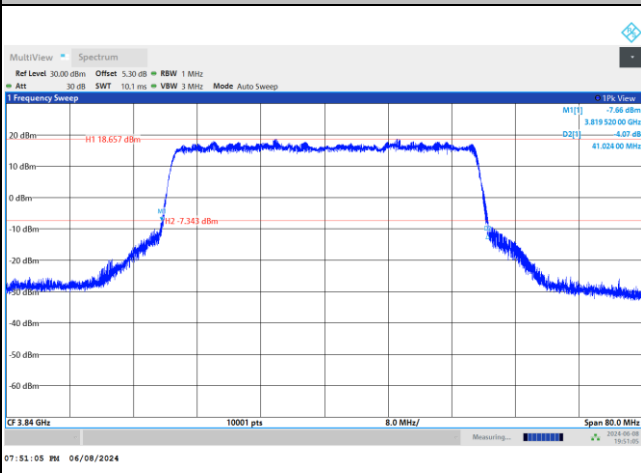

FR1 n77 / 40MHz / DFT-S OFDM / Middle Channel / Full RB

PI/2 BPSK

FR1 n77 / 40MHz / CP OFDM / Middle Channel / Full RB

QPSK

16QAM

64QAM

256QAM