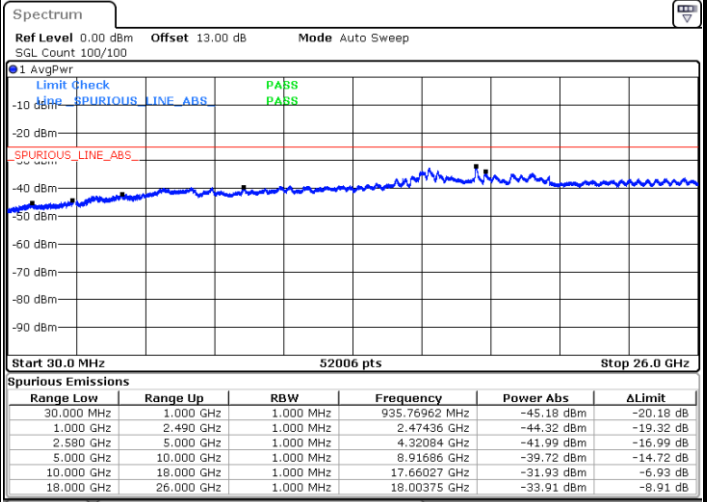

Highest Band Edge / Full RB

Date: 29.MAY.2024 20:06:20

LTE Band 7 / 20MHz / 64QAM

Lowest Band Edge / Full RB

Date: 29.MAY.2024 20:08:26

Highest Band Edge / Full RB

Date: 29.MAY.2024 20:10:32

LTE Band 7 / 20MHz / 256QAM

Lowest Band Edge / Full RB

Date: 29.MAY.2024 20:31:33

Highest Band Edge / Full RB

Date: 29.MAY.2024 20:35:06

Conducted Spurious Emission

LTE Band 7 / 10MHz

Lowest Channel / QPSK

Middle Channel / QPSK

Date: 29.MAY.2024 20:37:28

Date: 29.MAY.2024 20:38:49

Highest Channel / QPSK

Date: 29.MAY.2024 20:40:10

LTE Band 7 / 15MHz

Lowest Channel / QPSK

Middle Channel / QPSK

Date: 29.MAY.2024 20:41:32

Date: 29.MAY.2024 20:42:54

Highest Channel / QPSK

Date: 29.MAY.2024 20:44:17