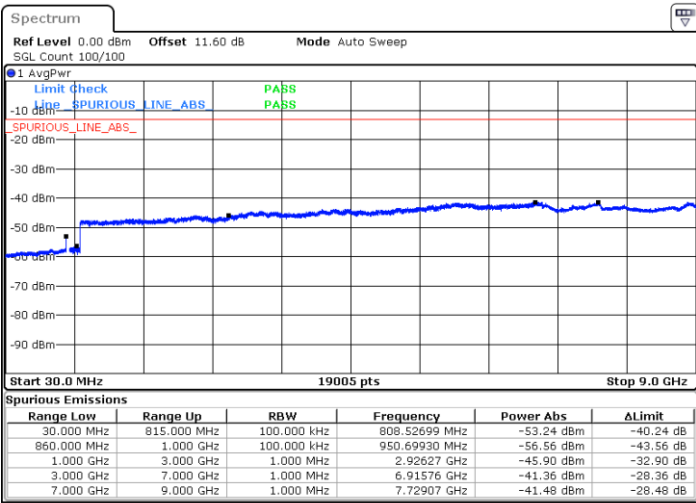

LTE Band 5B / 10MHz+5MHz

QPSK

Highest Channel / 1RB0 and 1RB24

Highest Channel / 1RB49 and 1RB0

LTE Band 5B / 10MHz+10MHz

QPSK

Lowest Channel / 1RB0 and 1RB49

Lowest Channel / 1RB49 and 1RB0

Date: 7 JUN.2024 00:59:12

Date: 7 JUN.2024 01:06:10

Middle Channel / 1RB0 and 1RB49

Middle Channel / 1RB49 and 1RB0

Date: 7 JUN.2024 01:29:13

Date: 7 JUN.2024 01:27:53

LTE Band 5B / 10MHz+10MHz

QPSK

Highest Channel / 1RB0 and 1RB49

Highest Channel / 1RB49 and 1RB0

Date: 7 JUN.2024 01:15:29

Date: 7 JUN.2024 01:22:31

LTE Band 7

Peak-to-Average Ratio

Mode	LTE Band 7 / 20MHz				
Mod.	QPSK	16QAM	64QAM	256QAM	Limit: 13dB
RB Size	Full RB	Full RB	Full RB	Full RB	Result
Middle CH	4.09	5.19	6.12	6.58	PASS