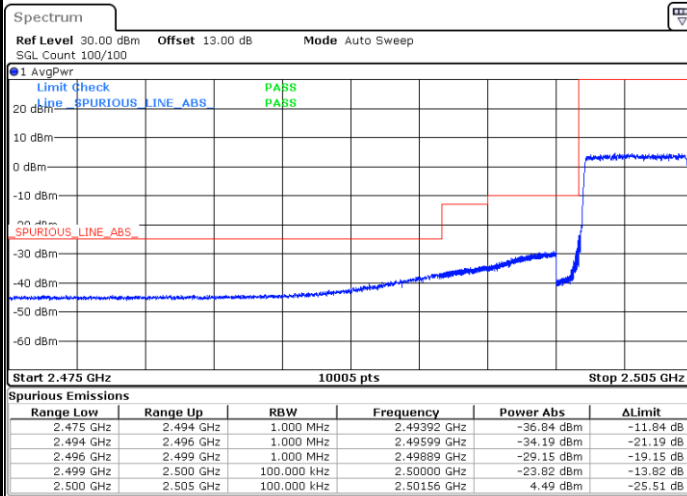

Date: 29.MAY.2024 19:37:23

Highest Band Edge / 1 RB

Date: 29.MAY.2024 19:40:36

Lowest Band Edge / Full RB

Date: 29.MAY.2024 19:38:27

Highest Band Edge / Full RB

Date: 29.MAY.2024 19:41:39

LTE Band 7 / 5MHz / 256QAM

Lowest Band Edge / 1RB

Date: 29.MAY.2024 20:13:18

Highest Band Edge / 1 RB

Date: 29.MAY.2024 20:17:51

Lowest Band Edge / Full RB

Date: 29.MAY.2024 20:14:26

Highest Band Edge / Full RB

Date: 29.MAY.2024 20:18:57

LTE Band 7 / 10MHz / QPSK

Lowest Band Edge / Full RB

Date: 29.MAY.2024 19:42:44

Highest Band Edge / Full RB

Date: 29.MAY.2024 19:47:00

LTE Band 7 / 10MHz / 16QAM

Lowest Band Edge / Full RB

Date: 29.MAY.2024 19:43:16

Highest Band Edge / Full RB

Date: 29.MAY.2024 19:48:03

LTE Band 7 / 10MHz / 64QAM

Lowest Band Edge / Full RB

Highest Band Edge / Full RB

Date: 29.MAY.2024 19:49:07

Date: 29.MAY.2024 19:51:17

LTE Band 7 / 10MHz / 256QAM