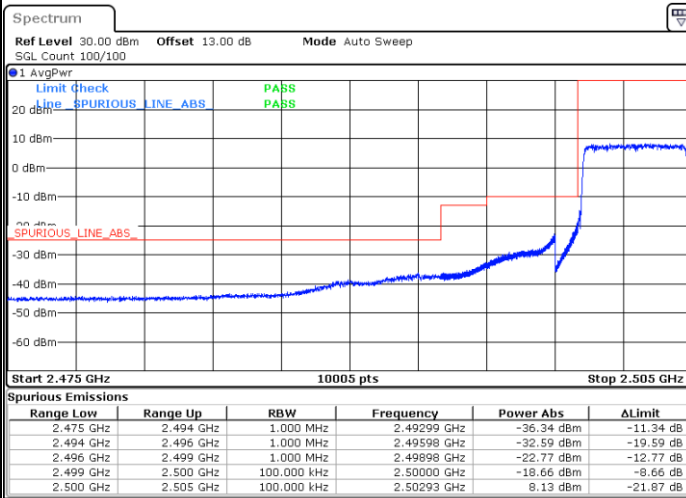

Middle Channel / 20MHz / 64QAM

Date: 29_MAY.2024 20:08:58

LTE Band 7

Middle Channel / 5MHz / 256QAM

Date: 29.MAY.2024 20:15:24

Middle Channel / 10MHz / 256QAM

Date: 29.MAY.2024 20:22:30

Middle Channel / 15MHz / 256QAM

Date: 29.MAY.2024 20:27:40

Middle Channel / 20MHz / 256QAM

Date: 29.MAY.2024 20:32:34

Conducted Band Edge

LTE Band 7 / 5MHz / QPSK

Lowest Band Edge / 1 RB

Date: 29.MAY.2024 19:22:40

Highest Band Edge / 1 RB

Date: 29.MAY.2024 19:31:45

Lowest Band Edge / Full RB

Date: 29.MAY.2024 19:24:48

Highest Band Edge / Full RB

Date: 29.MAY.2024 19:33:51

LTE Band 7 / 5MHz / 16QAM

Lowest Band Edge / 1RB

Date: 29.MAY.2024 19:23:42

Highest Band Edge / 1 RB

Date: 29.MAY.2024 19:32:48

Lowest Band Edge / Full RB

Date: 29.MAY.2024 19:25:50

Highest Band Edge / Full RB

Date: 29.MAY.2024 19:34:58

LTE Band 7 / 5MHz / 64QAM

Lowest Band Edge / 1RB