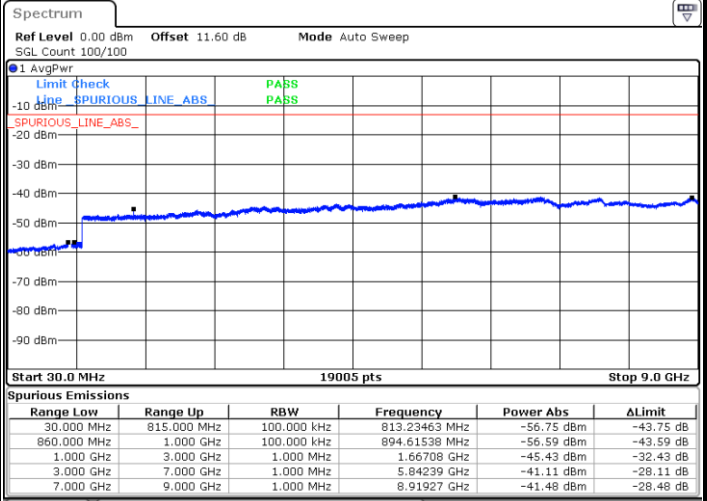

Lowest Channel / 1RB0 and 1RB24

Lowest Channel / 1RB49 and 1RB0

Date: 7 JUN.2024 00:11:57

Date: 7 JUN.2024 00:19:24

Middle Channel / 1RB0 and 1RB24

Middle Channel / 1RB49 and 1RB0

Date: 7 JUN.2024 00:46:40

Date: 7 JUN.2024 00:45:11

LTE Band 5B / 10MHz+5MHz

QPSK

Highest Channel / 1RB0 and 1RB24

Highest Channel / 1RB49 and 1RB0

LTE Band 5B / 10MHz+10MHz

QPSK

Lowest Channel / 1RB0 and 1RB49

Lowest Channel / 1RB49 and 1RB0

Date: 7 JUN.2024 00:59:12

Date: 7 JUN.2024 01:06:10

Middle Channel / 1RB0 and 1RB49

Middle Channel / 1RB49 and 1RB0

Date: 7 JUN.2024 01:29:13

Date: 7 JUN.2024 01:27:53

LTE Band 5B / 10MHz+10MHz

QPSK

Highest Channel / 1RB0 and 1RB49

Highest Channel / 1RB49 and 1RB0

Date: 7 JUN.2024 01:15:29

Date: 7 JUN.2024 01:22:31

LTE Band 7

Peak-to-Average Ratio

Mode	LTE Band 7 / 20MHz				
Mod.	QPSK	16QAM	64QAM	256QAM	Limit: 13dB
RB Size	Full RB	Full RB	Full RB	Full RB	Result
Middle CH	4.09	5.19	6.12	6.58	PASS