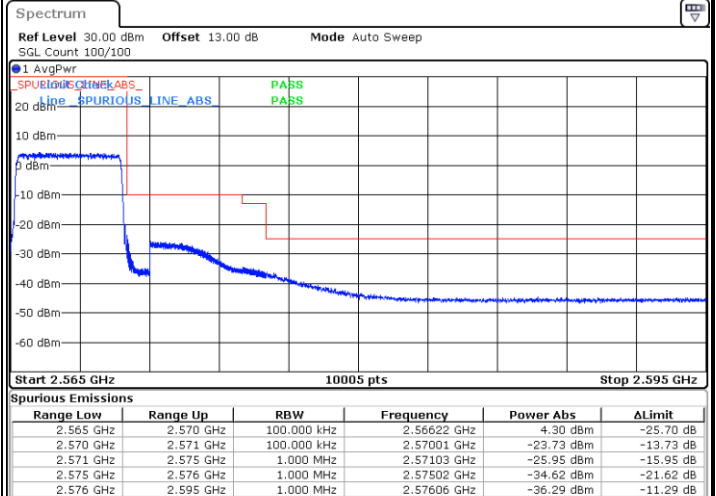

Date: 29.MAY.2024 19:37:23

Highest Band Edge / 1 RB

Date: 29.MAY.2024 19:40:36

Lowest Band Edge / Full RB

Date: 29.MAY.2024 19:38:27

Highest Band Edge / Full RB

Date: 29.MAY.2024 19:41:39

LTE Band 7 / 5MHz / 256QAM

Lowest Band Edge / 1RB

Date: 29.MAY.2024 20:13:18

Highest Band Edge / 1 RB

Date: 29.MAY.2024 20:17:51

Lowest Band Edge / Full RB

Date: 29.MAY.2024 20:14:26

Highest Band Edge / Full RB

Date: 29.MAY.2024 20:18:57

LTE Band 7 / 10MHz / QPSK

Lowest Band Edge / Full RB

Date: 29.MAY.2024 19:42:44

Highest Band Edge / Full RB

Date: 29.MAY.2024 19:47:00

LTE Band 7 / 10MHz / 16QAM

Lowest Band Edge / Full RB

Date: 29.MAY.2024 19:43:16

Highest Band Edge / Full RB

Date: 29.MAY.2024 19:48:03

LTE Band 7 / 10MHz / 64QAM

Lowest Band Edge / Full RB

Highest Band Edge / Full RB

Date: 29.MAY.2024 19:49:07

Date: 29.MAY.2024 19:51:17

LTE Band 7 / 10MHz / 256QAM