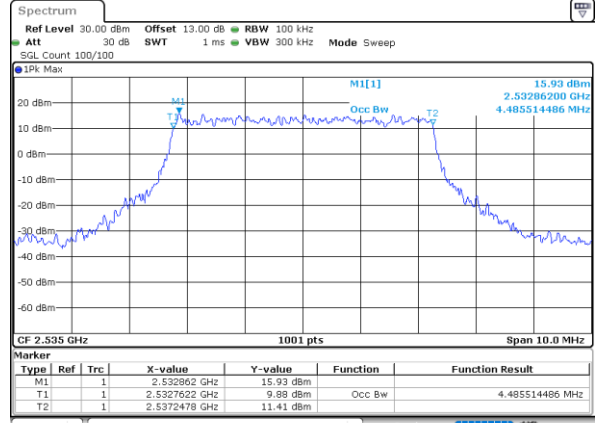

Middle Channel / 5MHz / 16QAM

Date: 29_MAY.2024 19:28:18