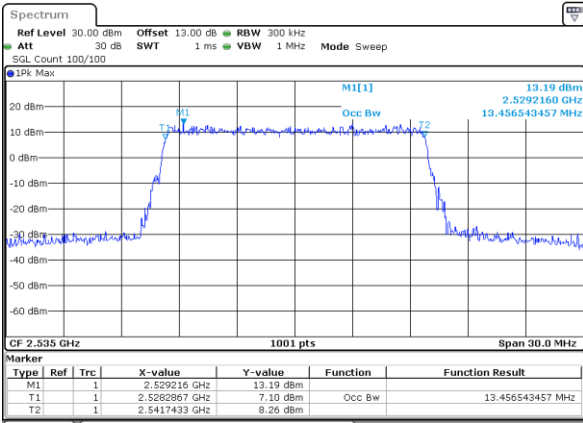

Middle Channel / 20MHz / 64QAM

Date: 29_MAY.2024 20:08:58

LTE Band 7

Middle Channel / 5MHz / 256QAM

Date: 29.MAY.2024 20:15:24

Middle Channel / 10MHz / 256QAM

Date: 29.MAY.2024 20:22:30

Middle Channel / 15MHz / 256QAM

Date: 29.MAY.2024 20:27:40

Middle Channel / 20MHz / 256QAM

Date: 29.MAY.2024 20:32:34

Conducted Band Edge

LTE Band 7 / 5MHz / QPSK

Lowest Band Edge / 1 RB

Date: 29.MAY.2024 19:22:40

Highest Band Edge / 1 RB

Date: 29.MAY.2024 19:31:45

Lowest Band Edge / Full RB

Date: 29.MAY.2024 19:24:48

Highest Band Edge / Full RB

Date: 29.MAY.2024 19:33:51

LTE Band 7 / 5MHz / 16QAM

Lowest Band Edge / 1RB

Date: 29.MAY.2024 19:23:42