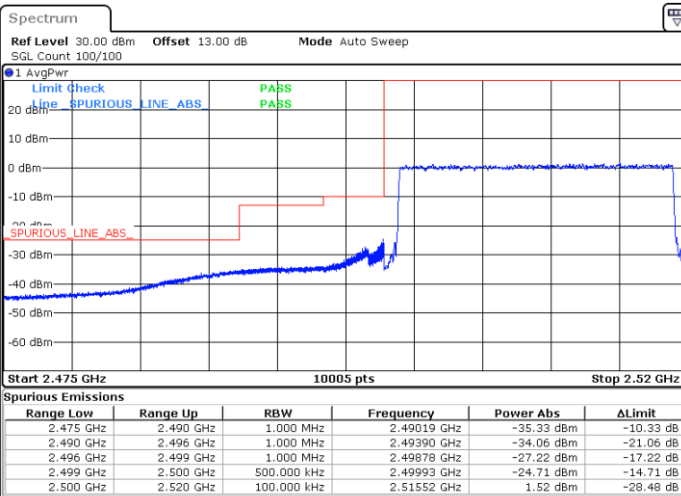

Date: 29.MAY.2024 19:58:49

Highest Band Edge / Full RB

Date: 29.MAY.2024 20:00:57

LTE Band 7 / 15MHz / 256QAM

Lowest Band Edge / Full RB

Date: 29.MAY.2024 20:26:40

Highest Band Edge / Full RB

Date: 29.MAY.2024 20:30:07

LTE Band 7 / 20MHz / QPSK

Lowest Band Edge / Full RB

Date: 29.MAY.2024 20:02:01

Highest Band Edge / Full RB

Date: 29.MAY.2024 20:07:22

LTE Band 7 / 20MHz / 16QAM

Lowest Band Edge / Full RB

Date: 29.MAY.2024 20:03:05

Highest Band Edge / Full RB

Date: 29.MAY.2024 20:06:20

LTE Band 7 / 20MHz / 64QAM

Lowest Band Edge / Full RB

Date: 29.MAY.2024 20:08:26

Highest Band Edge / Full RB

Date: 29.MAY.2024 20:10:32

LTE Band 7 / 20MHz / 256QAM

Lowest Band Edge / Full RB

Date: 29.MAY.2024 20:31:33

Highest Band Edge / Full RB

Date: 29.MAY.2024 20:35:06

Conducted Spurious Emission

LTE Band 7 / 10MHz

Lowest Channel / QPSK

Middle Channel / QPSK