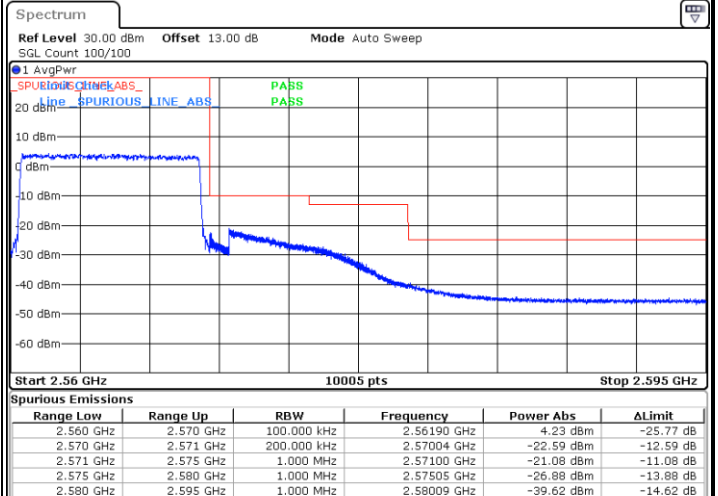

Lowest Band Edge / 1RB

Date: 29.MAY.2024 20:13:18

Highest Band Edge / 1 RB

Date: 29.MAY.2024 20:17:51

Lowest Band Edge / Full RB

Date: 29.MAY.2024 20:14:26

Highest Band Edge / Full RB

Date: 29.MAY.2024 20:18:57

LTE Band 7 / 10MHz / QPSK

Lowest Band Edge / Full RB

Date: 29.MAY.2024 19:42:44

Highest Band Edge / Full RB

Date: 29.MAY.2024 19:47:00

LTE Band 7 / 10MHz / 16QAM

Lowest Band Edge / Full RB

Date: 29.MAY.2024 19:43:16

Highest Band Edge / Full RB

Date: 29.MAY.2024 19:48:03

LTE Band 7 / 10MHz / 64QAM

Lowest Band Edge / Full RB

Highest Band Edge / Full RB

Date: 29.MAY.2024 19:49:07

Date: 29.MAY.2024 19:51:17

LTE Band 7 / 10MHz / 256QAM

Lowest Band Edge / Full RB

Highest Band Edge / Full RB

Date: 29.MAY.2024 20:21:28

Date: 29.MAY.2024 20:24:56

LTE Band 7 / 15MHz / QPSK

Lowest Band Edge / Full RB

Date: 29.MAY.2024 19:52:21

Highest Band Edge / Full RB