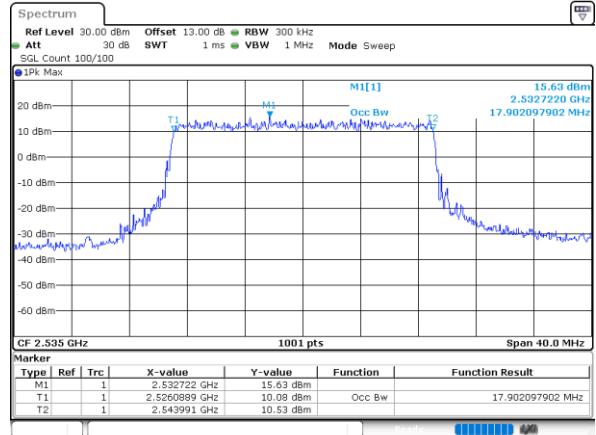

Middle Channel / 20MHz / 16QAM

Date: 29_MAY.2024 20:04:16