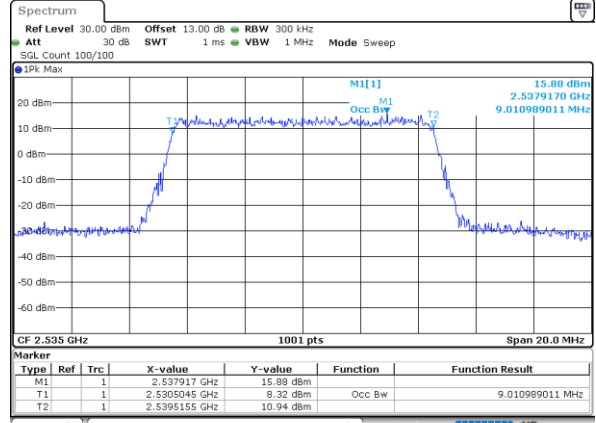

Middle Channel / 20MHz / 64QAM

Date: 29_MAY.2024 20:08:58

LTE Band 7

Middle Channel / 5MHz / 256QAM

Date: 29.MAY.2024 20:15:24

Middle Channel / 10MHz / 256QAM

Date: 29.MAY.2024 20:22:30

Middle Channel / 15MHz / 256QAM

Date: 29.MAY.2024 20:27:40

Middle Channel / 20MHz / 256QAM

Date: 29.MAY.2024 20:32:34

Conducted Band Edge

LTE Band 7 / 5MHz / QPSK

Lowest Band Edge / 1 RB

Date: 29.MAY.2024 19:22:40

Highest Band Edge / 1 RB