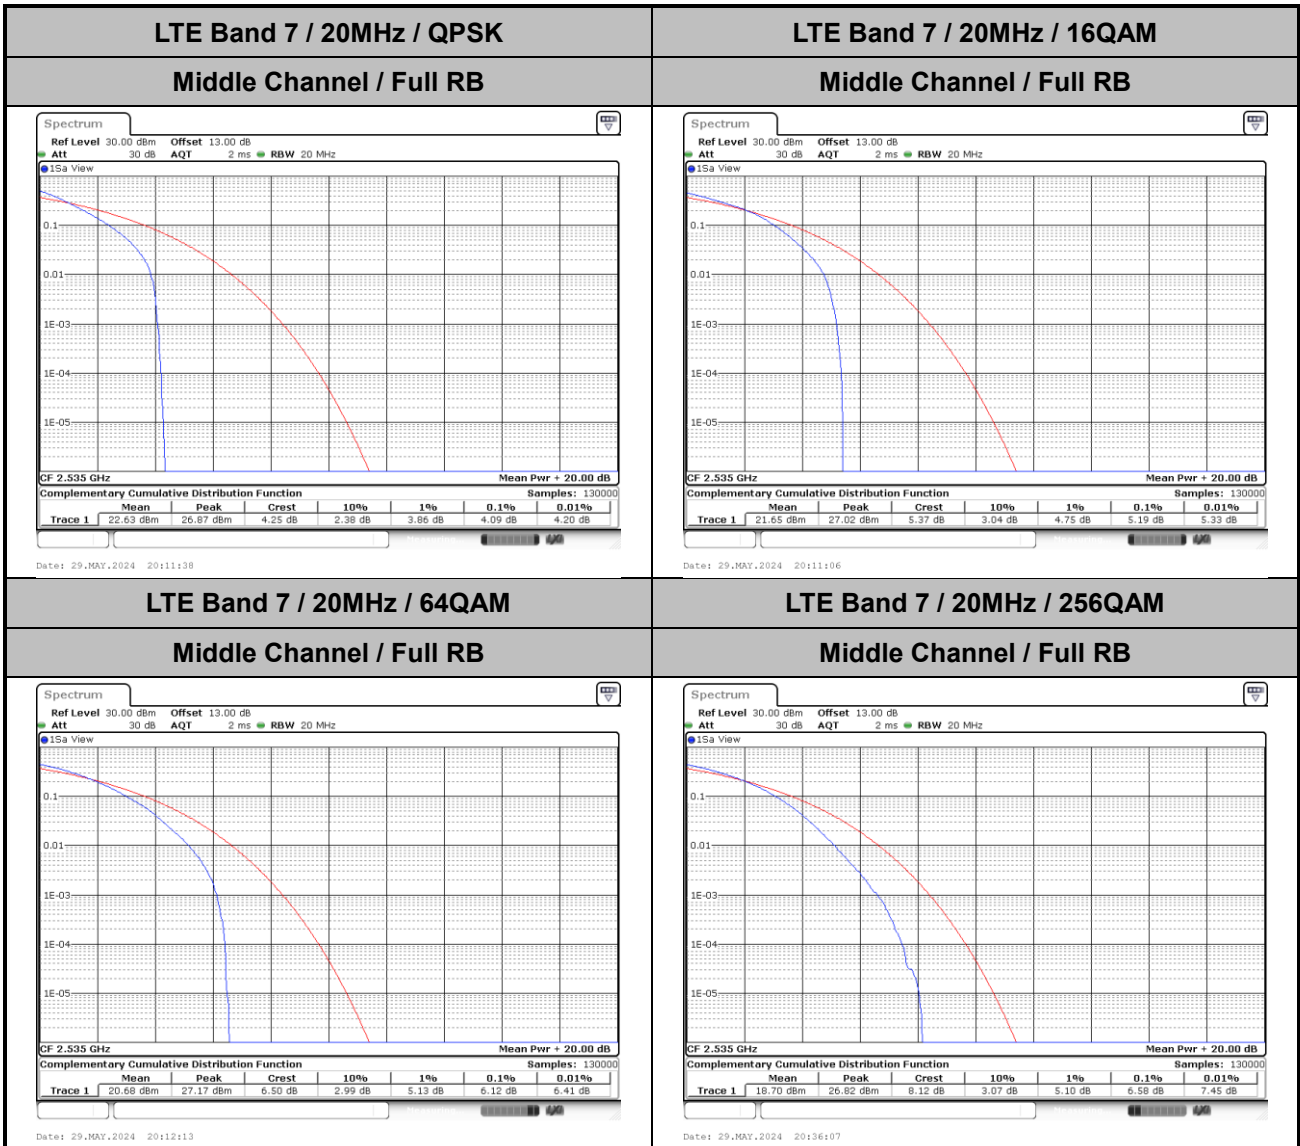

LTE Band 5B / 10MHz+5MHz

QPSK

Highest Channel / 1RB0 and 1RB24

Highest Channel / 1RB49 and 1RB0

LTE Band 5B / 10MHz+10MHz

QPSK

Lowest Channel / 1RB0 and 1RB49

Lowest Channel / 1RB49 and 1RB0

Date: 7 JUN.2024 00:59:12

Date: 7 JUN.2024 01:06:10

Middle Channel / 1RB0 and 1RB49

Middle Channel / 1RB49 and 1RB0

Date: 7 JUN.2024 01:29:13

Date: 7 JUN.2024 01:27:53

LTE Band 5B / 10MHz+10MHz

QPSK

Highest Channel / 1RB0 and 1RB49

Highest Channel / 1RB49 and 1RB0

Date: 7 JUN.2024 01:15:29

Date: 7 JUN.2024 01:22:31

LTE Band 7

Peak-to-Average Ratio

Mode	LTE Band 7 / 20MHz				
Mod.	QPSK	16QAM	64QAM	256QAM	Limit: 13dB
RB Size	Full RB	Full RB	Full RB	Full RB	Result
Middle CH	4.09	5.19	6.12	6.58	PASS

26dB Bandwidth

Mode	LTE Band 7 : 26dB BW(MHz)											
BW	1.4MHz		3MHz		5MHz		10MHz		15MHz		20MHz	
Mod.	QPSK	16QAM	QPSK	16QAM	QPSK	16QAM	QPSK	16QAM	QPSK	16QAM	QPSK	16QAM
Middle CH	-	-	-	-	4.96	4.95	9.78	9.91	14.59	14.59	19.02	18.94
Mode	LTE Band 7 : 26dB BW(MHz)											
BW	1.4MHz		3MHz		5MHz		10MHz		15MHz		20MHz	
Mod.	64QAM	256QAM	64QAM	256QAM	64QAM	256QAM	64QAM	256QAM	64QAM	256QAM	64QAM	256QAM
Middle CH	-	-	-	-	4.93	4.87	9.89	9.75	14.23	14.56	18.98	19.02