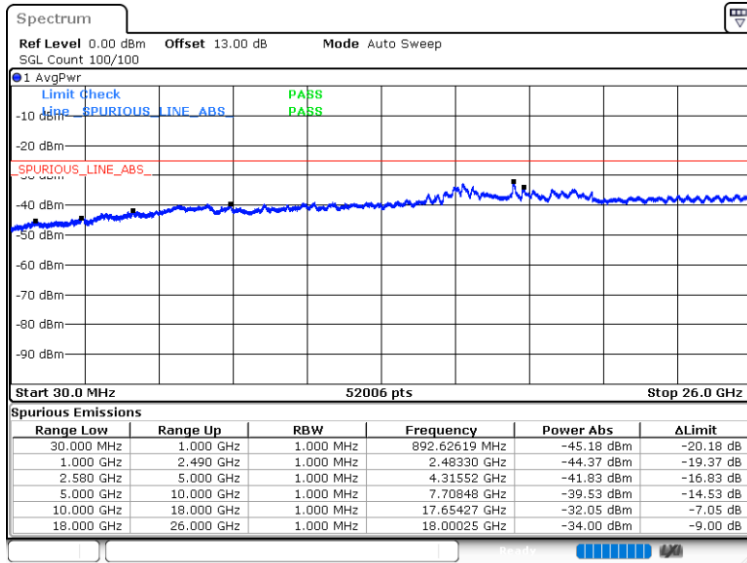

Highest Band Edge / Full RB

Date: 29.MAY.2024 20:06:20

LTE Band 7 / 20MHz / 64QAM

Lowest Band Edge / Full RB

Date: 29.MAY.2024 20:08:26

Highest Band Edge / Full RB

Date: 29.MAY.2024 20:10:32

LTE Band 7 / 20MHz / 256QAM

Lowest Band Edge / Full RB

Date: 29.MAY.2024 20:31:33

Highest Band Edge / Full RB

Date: 29.MAY.2024 20:35:06

Conducted Spurious Emission

LTE Band 7 / 10MHz

Lowest Channel / QPSK

Middle Channel / QPSK

Date: 29.MAY.2024 20:37:28

Date: 29.MAY.2024 20:38:49

Highest Channel / QPSK

Date: 29.MAY.2024 20:40:10

LTE Band 7 / 15MHz

Lowest Channel / QPSK

Middle Channel / QPSK

Date: 29.MAY.2024 20:41:32

Date: 29.MAY.2024 20:42:54

Highest Channel / QPSK

Date: 29.MAY.2024 20:44:17