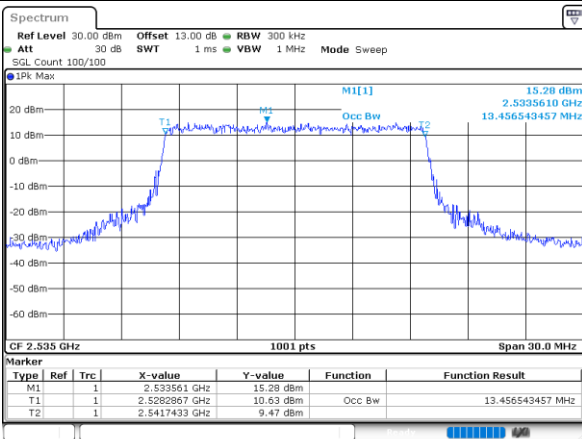

Middle Channel / 20MHz / 16QAM

Date: 29_MAY.2024 20:04:16

Middle Channel / 5MHz / 64QAM

Date: 29_MAY.2024 19:39:01

Middle Channel / 10MHz / 64QAM

Date: 29_MAY.2024 19:49:42

Middle Channel / 15MHz / 64QAM

Date: 29_MAY.2024 19:59:23