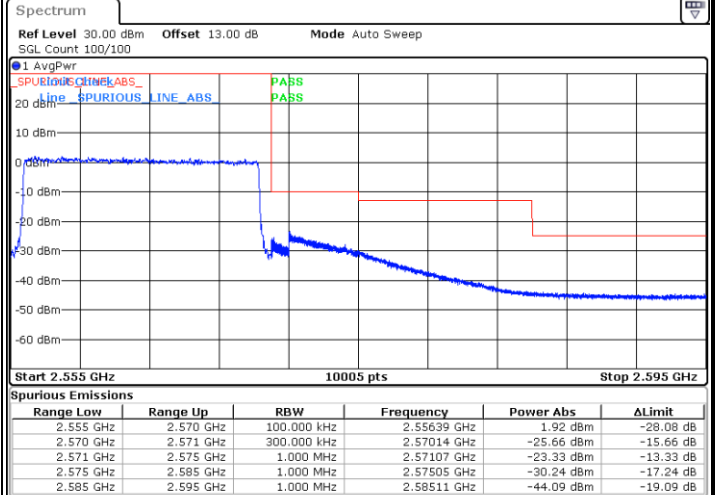

Lowest Band Edge / Full RB

Highest Band Edge / Full RB

Date: 29.MAY.2024 20:21:28

Date: 29.MAY.2024 20:24:56

LTE Band 7 / 15MHz / QPSK

Lowest Band Edge / Full RB

Date: 29.MAY.2024 19:52:21

Highest Band Edge / Full RB

Date: 29.MAY.2024 19:56:40

LTE Band 7 / 15MHz / 16QAM

Lowest Band Edge / Full RB

Date: 29.MAY.2024 19:53:24

Highest Band Edge / Full RB

Date: 29.MAY.2024 19:57:43

LTE Band 7 / 15MHz / 64QAM

Lowest Band Edge / Full RB

Date: 29.MAY.2024 19:58:49

Highest Band Edge / Full RB

Date: 29.MAY.2024 20:00:57

LTE Band 7 / 15MHz / 256QAM

Lowest Band Edge / Full RB

Date: 29.MAY.2024 20:26:40

Highest Band Edge / Full RB

Date: 29.MAY.2024 20:30:07

LTE Band 7 / 20MHz / QPSK

Lowest Band Edge / Full RB

Date: 29.MAY.2024 20:02:01

Highest Band Edge / Full RB

Date: 29.MAY.2024 20:07:22

LTE Band 7 / 20MHz / 16QAM

Lowest Band Edge / Full RB

Date: 29.MAY.2024 20:03:05