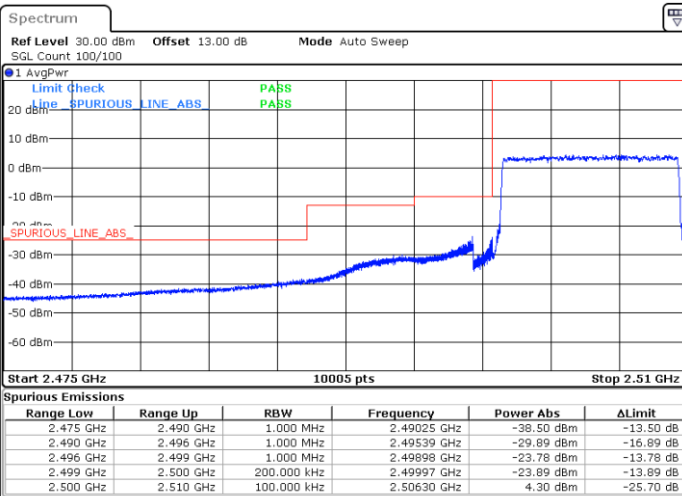

Lowest Band Edge / 1RB

Date: 29.MAY.2024 20:13:18

Highest Band Edge / 1 RB

Date: 29.MAY.2024 20:17:51

Lowest Band Edge / Full RB

Date: 29.MAY.2024 20:14:26

Highest Band Edge / Full RB

Date: 29.MAY.2024 20:18:57

LTE Band 7 / 10MHz / QPSK

Lowest Band Edge / Full RB

Date: 29.MAY.2024 19:42:44

Highest Band Edge / Full RB

Date: 29.MAY.2024 19:47:00

LTE Band 7 / 10MHz / 16QAM

Lowest Band Edge / Full RB

Date: 29.MAY.2024 19:43:16

Highest Band Edge / Full RB

Date: 29.MAY.2024 19:48:03

LTE Band 7 / 10MHz / 64QAM

Lowest Band Edge / Full RB

Highest Band Edge / Full RB

Date: 29.MAY.2024 19:49:07

Date: 29.MAY.2024 19:51:17

LTE Band 7 / 10MHz / 256QAM

Lowest Band Edge / Full RB

Highest Band Edge / Full RB

Date: 29.MAY.2024 20:21:28

Date: 29.MAY.2024 20:24:56

LTE Band 7 / 15MHz / QPSK

Lowest Band Edge / Full RB

Date: 29.MAY.2024 19:52:21

Highest Band Edge / Full RB