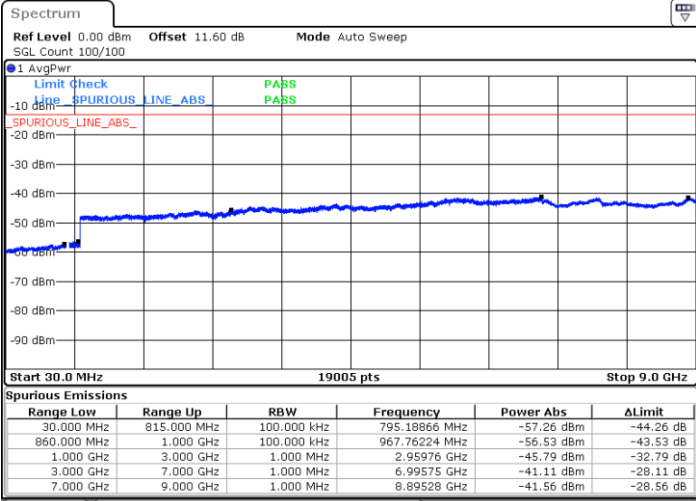

Lowest Channel / 1RB0 and 1RB24

Lowest Channel / 1RB49 and 1RB0

Date: 7 JUN.2024 00:11:57

Date: 7 JUN.2024 00:19:24

Middle Channel / 1RB0 and 1RB24

Middle Channel / 1RB49 and 1RB0

Date: 7 JUN.2024 00:46:40

Date: 7 JUN.2024 00:45:11

LTE Band 5B / 10MHz+5MHz

QPSK

Highest Channel / 1RB0 and 1RB24

Highest Channel / 1RB49 and 1RB0

LTE Band 5B / 10MHz+10MHz

QPSK

Lowest Channel / 1RB0 and 1RB49

Lowest Channel / 1RB49 and 1RB0

Date: 7 JUN.2024 00:59:12

Date: 7 JUN.2024 01:06:10

Middle Channel / 1RB0 and 1RB49

Middle Channel / 1RB49 and 1RB0

Date: 7 JUN.2024 01:29:13

Date: 7 JUN.2024 01:27:53

LTE Band 5B / 10MHz+10MHz

QPSK

Highest Channel / 1RB0 and 1RB49

Highest Channel / 1RB49 and 1RB0

Date: 7 JUN.2024 01:15:29

Date: 7 JUN.2024 01:22:31

LTE Band 7

Peak-to-Average Ratio

Mode	LTE Band 7 / 20MHz				
Mod.	QPSK	16QAM	64QAM	256QAM	Limit: 13dB
RB Size	Full RB	Full RB	Full RB	Full RB	Result
Middle CH	4.09	5.19	6.12	6.58	PASS