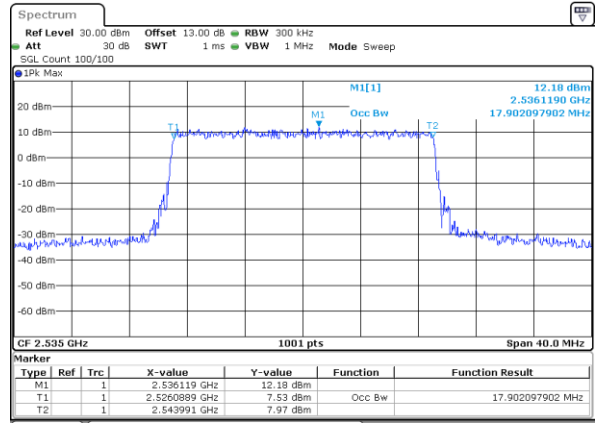

Middle Channel / 20MHz / 64QAM

Date: 29_MAY.2024 20:08:58

LTE Band 7

Middle Channel / 5MHz / 256QAM

Date: 29.MAY.2024 20:15:24

Middle Channel / 10MHz / 256QAM

Date: 29.MAY.2024 20:22:30

Middle Channel / 15MHz / 256QAM

Date: 29.MAY.2024 20:27:40

Middle Channel / 20MHz / 256QAM

Date: 29.MAY.2024 20:32:34

Conducted Band Edge

LTE Band 7 / 5MHz / QPSK

Lowest Band Edge / 1 RB

Date: 29.MAY.2024 19:22:40

Highest Band Edge / 1 RB