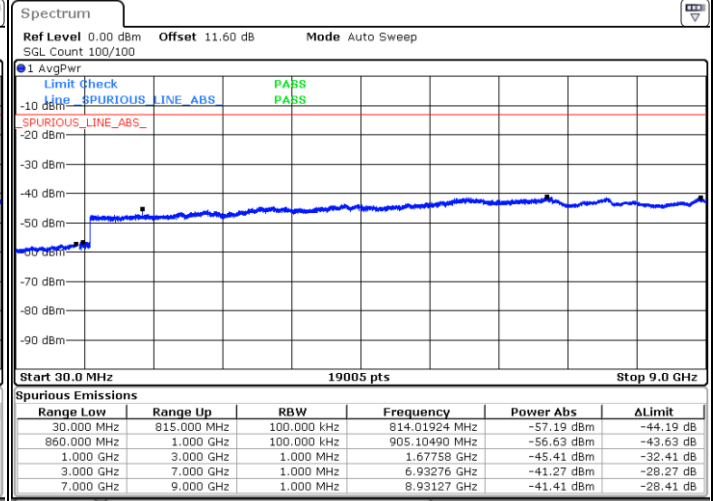

LTE Band 5B / 10MHz+5MHz

QPSK

Highest Channel / 1RB0 and 1RB24

Highest Channel / 1RB49 and 1RB0

LTE Band 5B / 10MHz+10MHz

QPSK

Lowest Channel / 1RB0 and 1RB49

Lowest Channel / 1RB49 and 1RB0

Date: 7 JUN.2024 00:59:12

Date: 7 JUN.2024 01:06:10

Middle Channel / 1RB0 and 1RB49

Middle Channel / 1RB49 and 1RB0

Date: 7 JUN.2024 01:29:13

Date: 7 JUN.2024 01:27:53

LTE Band 5B / 10MHz+10MHz

QPSK

Highest Channel / 1RB0 and 1RB49

Highest Channel / 1RB49 and 1RB0

Date: 7 JUN.2024 01:15:29

Date: 7 JUN.2024 01:22:31

LTE Band 7

Peak-to-Average Ratio

Mode	LTE Band 7 / 20MHz				
Mod.	QPSK	16QAM	64QAM	256QAM	Limit: 13dB
RB Size	Full RB	Full RB	Full RB	Full RB	Result
Middle CH	4.09	5.19	6.12	6.58	PASS

26dB Bandwidth

Mode	LTE Band 7 : 26dB BW(MHz)											
BW	1.4MHz		3MHz		5MHz		10MHz		15MHz		20MHz	
Mod.	QPSK	16QAM	QPSK	16QAM	QPSK	16QAM	QPSK	16QAM	QPSK	16QAM	QPSK	16QAM
Middle CH	-	-	-	-	4.96	4.95	9.78	9.91	14.59	14.59	19.02	18.94
Mode	LTE Band 7 : 26dB BW(MHz)											
BW	1.4MHz		3MHz		5MHz		10MHz		15MHz		20MHz	
Mod.	64QAM	256QAM	64QAM	256QAM	64QAM	256QAM	64QAM	256QAM	64QAM	256QAM	64QAM	256QAM
Middle CH	-	-	-	-	4.93	4.87	9.89	9.75	14.23	14.56	18.98	19.02