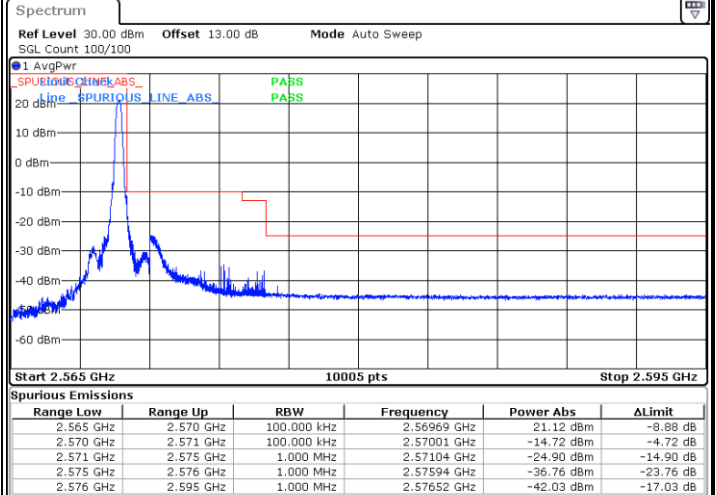

Date: 29.MAY.2024 20:27:40

Middle Channel / 20MHz / 256QAM

Date: 29.MAY.2024 20:32:34

Conducted Band Edge

LTE Band 7 / 5MHz / QPSK

Lowest Band Edge / 1 RB

Date: 29.MAY.2024 19:22:40

Highest Band Edge / 1 RB

Date: 29.MAY.2024 19:31:45

Lowest Band Edge / Full RB

Date: 29.MAY.2024 19:24:48

Highest Band Edge / Full RB

Date: 29.MAY.2024 19:33:51

LTE Band 7 / 5MHz / 16QAM

Lowest Band Edge / 1RB

Date: 29.MAY.2024 19:23:42

Highest Band Edge / 1 RB

Date: 29.MAY.2024 19:32:48

Lowest Band Edge / Full RB

Date: 29.MAY.2024 19:25:50

Highest Band Edge / Full RB

Date: 29.MAY.2024 19:34:58

LTE Band 7 / 5MHz / 64QAM

Lowest Band Edge / 1RB

Date: 29.MAY.2024 19:37:23

Highest Band Edge / 1 RB

Date: 29.MAY.2024 19:40:36

Lowest Band Edge / Full RB

Date: 29.MAY.2024 19:38:27

Highest Band Edge / Full RB

Date: 29.MAY.2024 19:41:39

LTE Band 7 / 5MHz / 256QAM