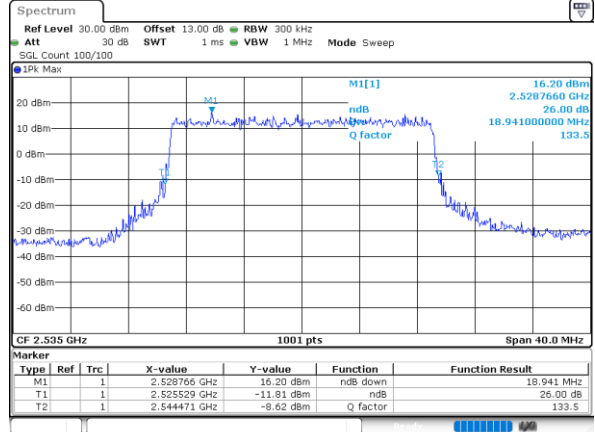

Middle Channel / 20MHz / 16QAM

Date: 29_MAY.2024 20:05:18