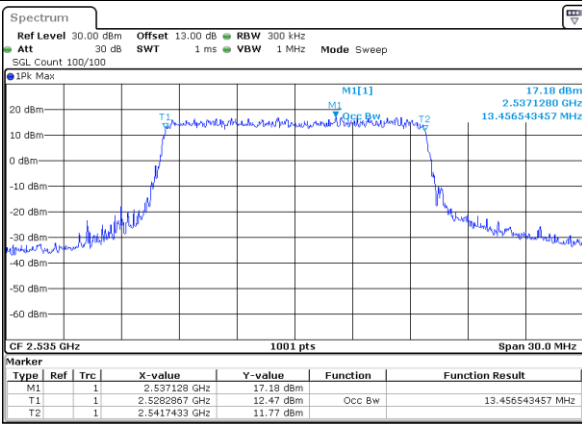

Middle Channel / 15MHz / QPSK

Date: 29_MAY.2024 19:53:59