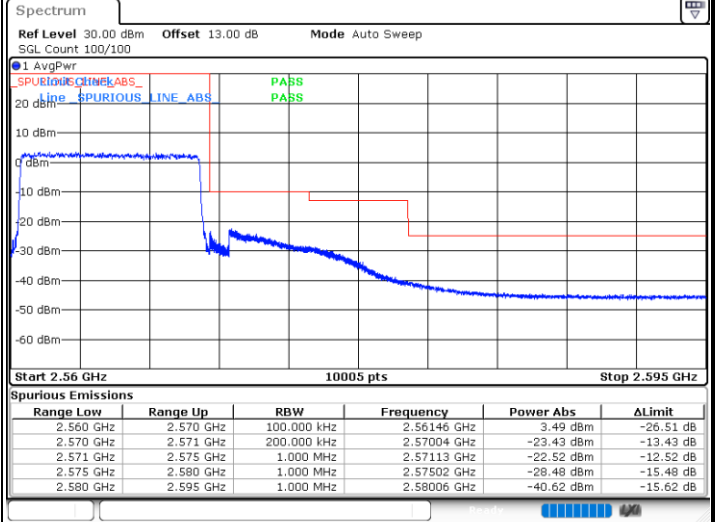

LTE Band 7 / 10MHz / QPSK

Lowest Band Edge / Full RB

Date: 29.MAY.2024 19:42:44

Highest Band Edge / Full RB

Date: 29.MAY.2024 19:47:00

LTE Band 7 / 10MHz / 16QAM

Lowest Band Edge / Full RB

Date: 29.MAY.2024 19:43:16

Highest Band Edge / Full RB

Date: 29.MAY.2024 19:48:03

LTE Band 7 / 10MHz / 64QAM

Lowest Band Edge / Full RB

Highest Band Edge / Full RB

Date: 29.MAY.2024 19:49:07

Date: 29.MAY.2024 19:51:17

LTE Band 7 / 10MHz / 256QAM

Lowest Band Edge / Full RB

Highest Band Edge / Full RB

Date: 29.MAY.2024 20:21:28

Date: 29.MAY.2024 20:24:56

LTE Band 7 / 15MHz / QPSK

Lowest Band Edge / Full RB

Date: 29.MAY.2024 19:52:21

Highest Band Edge / Full RB

Date: 29.MAY.2024 19:56:40

LTE Band 7 / 15MHz / 16QAM

Lowest Band Edge / Full RB

Date: 29.MAY.2024 19:53:24

Highest Band Edge / Full RB

Date: 29.MAY.2024 19:57:43

LTE Band 7 / 15MHz / 64QAM

Lowest Band Edge / Full RB