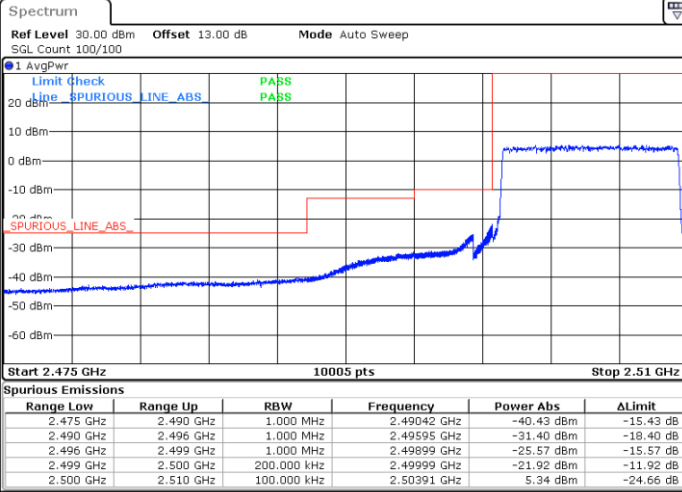

Date: 29.MAY.2024 19:37:23

Highest Band Edge / 1 RB

Date: 29.MAY.2024 19:40:36

Lowest Band Edge / Full RB

Date: 29.MAY.2024 19:38:27

Highest Band Edge / Full RB

Date: 29.MAY.2024 19:41:39

LTE Band 7 / 5MHz / 256QAM

Lowest Band Edge / 1RB

Date: 29.MAY.2024 20:13:18

Highest Band Edge / 1 RB

Date: 29.MAY.2024 20:17:51

Lowest Band Edge / Full RB

Date: 29.MAY.2024 20:14:26

Highest Band Edge / Full RB

Date: 29.MAY.2024 20:18:57

LTE Band 7 / 10MHz / QPSK

Lowest Band Edge / Full RB

Date: 29.MAY.2024 19:42:44

Highest Band Edge / Full RB

Date: 29.MAY.2024 19:47:00

LTE Band 7 / 10MHz / 16QAM

Lowest Band Edge / Full RB

Date: 29.MAY.2024 19:43:16

Highest Band Edge / Full RB

Date: 29.MAY.2024 19:48:03

LTE Band 7 / 10MHz / 64QAM

Lowest Band Edge / Full RB

Highest Band Edge / Full RB

Date: 29.MAY.2024 19:49:07

Date: 29.MAY.2024 19:51:17

LTE Band 7 / 10MHz / 256QAM