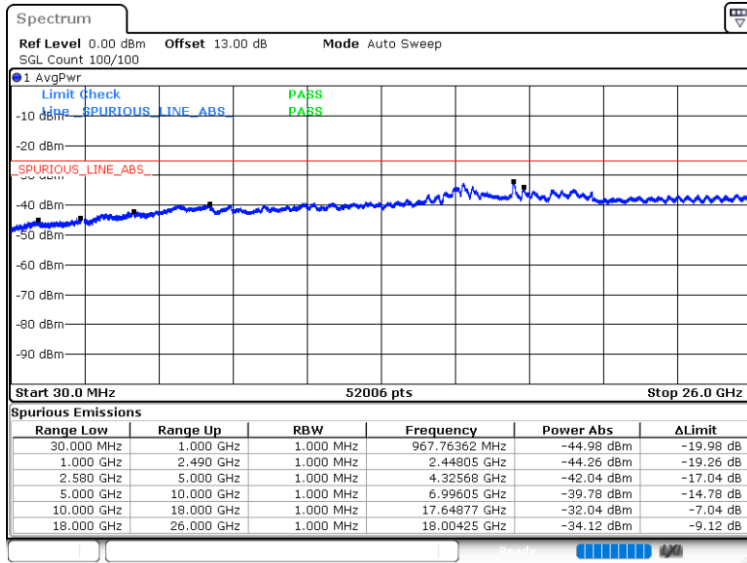

LTE Band 7 / 20MHz / QPSK

Lowest Band Edge / Full RB

Date: 29.MAY.2024 20:02:01

Highest Band Edge / Full RB

Date: 29.MAY.2024 20:07:22

LTE Band 7 / 20MHz / 16QAM

Lowest Band Edge / Full RB

Date: 29.MAY.2024 20:03:05

Highest Band Edge / Full RB

Date: 29.MAY.2024 20:06:20

LTE Band 7 / 20MHz / 64QAM

Lowest Band Edge / Full RB

Date: 29.MAY.2024 20:08:26

Highest Band Edge / Full RB

Date: 29.MAY.2024 20:10:32

LTE Band 7 / 20MHz / 256QAM

Lowest Band Edge / Full RB

Date: 29.MAY.2024 20:31:33

Highest Band Edge / Full RB

Date: 29.MAY.2024 20:35:06

Conducted Spurious Emission

LTE Band 7 / 10MHz

Lowest Channel / QPSK

Middle Channel / QPSK

Date: 29.MAY.2024 20:37:28

Date: 29.MAY.2024 20:38:49

Highest Channel / QPSK

Date: 29.MAY.2024 20:40:10

LTE Band 7 / 15MHz

Lowest Channel / QPSK

Middle Channel / QPSK

Date: 29.MAY.2024 20:41:32