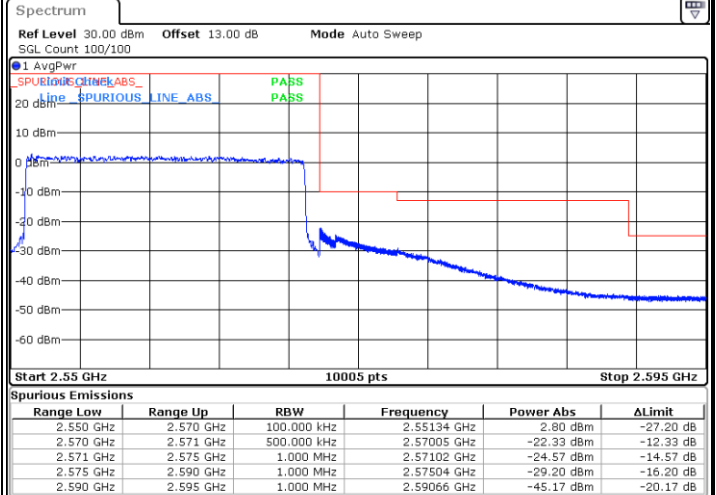

Date: 29.MAY.2024 19:56:40

LTE Band 7 / 15MHz / 16QAM

Lowest Band Edge / Full RB

Date: 29.MAY.2024 19:53:24

Highest Band Edge / Full RB

Date: 29.MAY.2024 19:57:43

LTE Band 7 / 15MHz / 64QAM

Lowest Band Edge / Full RB

Date: 29.MAY.2024 19:58:49

Highest Band Edge / Full RB

Date: 29.MAY.2024 20:00:57

LTE Band 7 / 15MHz / 256QAM

Lowest Band Edge / Full RB

Date: 29.MAY.2024 20:26:40

Highest Band Edge / Full RB

Date: 29.MAY.2024 20:30:07

LTE Band 7 / 20MHz / QPSK

Lowest Band Edge / Full RB

Date: 29.MAY.2024 20:02:01

Highest Band Edge / Full RB

Date: 29.MAY.2024 20:07:22

LTE Band 7 / 20MHz / 16QAM

Lowest Band Edge / Full RB

Date: 29.MAY.2024 20:03:05

Highest Band Edge / Full RB

Date: 29.MAY.2024 20:06:20

LTE Band 7 / 20MHz / 64QAM

Lowest Band Edge / Full RB

Date: 29.MAY.2024 20:08:26

Highest Band Edge / Full RB

Date: 29.MAY.2024 20:10:32

LTE Band 7 / 20MHz / 256QAM