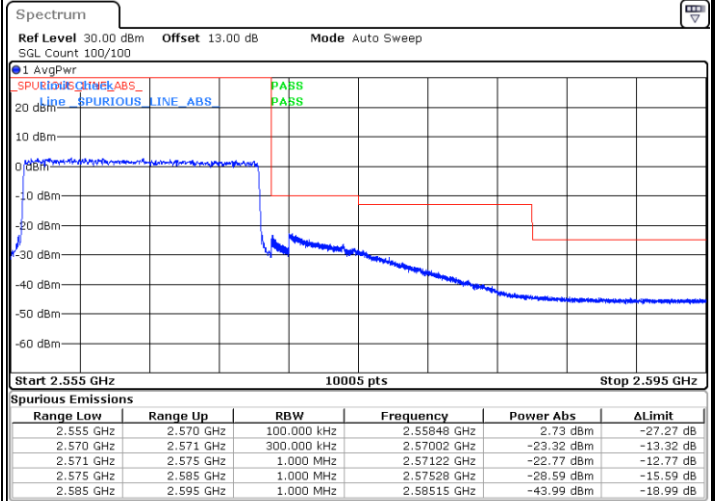

Lowest Band Edge / Full RB

Highest Band Edge / Full RB

Date: 29.MAY.2024 20:21:28

Date: 29.MAY.2024 20:24:56

LTE Band 7 / 15MHz / QPSK

Lowest Band Edge / Full RB

Date: 29.MAY.2024 19:52:21

Highest Band Edge / Full RB

Date: 29.MAY.2024 19:56:40

LTE Band 7 / 15MHz / 16QAM

Lowest Band Edge / Full RB

Date: 29.MAY.2024 19:53:24

Highest Band Edge / Full RB

Date: 29.MAY.2024 19:57:43

LTE Band 7 / 15MHz / 64QAM

Lowest Band Edge / Full RB

Date: 29.MAY.2024 19:58:49

Highest Band Edge / Full RB

Date: 29.MAY.2024 20:00:57

LTE Band 7 / 15MHz / 256QAM

Lowest Band Edge / Full RB

Date: 29.MAY.2024 20:26:40

Highest Band Edge / Full RB

Date: 29.MAY.2024 20:30:07

LTE Band 7 / 20MHz / QPSK

Lowest Band Edge / Full RB

Date: 29.MAY.2024 20:02:01

Highest Band Edge / Full RB

Date: 29.MAY.2024 20:07:22

LTE Band 7 / 20MHz / 16QAM

Lowest Band Edge / Full RB

Date: 29.MAY.2024 20:03:05