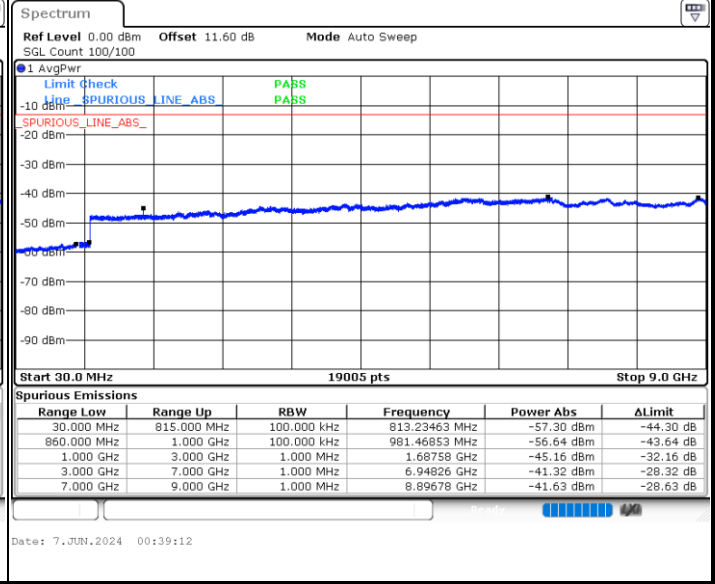

LTE Band 5B / 5MHz+10MHz

QPSK

Highest Channel / 1RB0 and 1RB49

Highest Channel / 1RB24 and 1RB0

Date: 6 JUN.2024 23:43:48

Date: 6 JUN.2024 23:51:20

LTE Band 5B / 10MHz+5MHz

QPSK

Lowest Channel / 1RB0 and 1RB24

Lowest Channel / 1RB49 and 1RB0

Date: 7 JUN.2024 00:11:57

Date: 7 JUN.2024 00:19:24

Middle Channel / 1RB0 and 1RB24

Middle Channel / 1RB49 and 1RB0

Date: 7 JUN.2024 00:46:40

Date: 7 JUN.2024 00:45:11

LTE Band 5B / 10MHz+5MHz

QPSK

Highest Channel / 1RB0 and 1RB24

Highest Channel / 1RB49 and 1RB0

LTE Band 5B / 10MHz+10MHz

QPSK

Lowest Channel / 1RB0 and 1RB49

Lowest Channel / 1RB49 and 1RB0

Highest Channel / 1RB0 and 1RB49

Highest Channel / 1RB49 and 1RB0

Date: 7 JUN.2024 01:15:29

Date: 7 JUN.2024 01:22:31

LTE Band 7

Peak-to-Average Ratio

Mode	LTE Band 7 / 20MHz				
Mod.	QPSK	16QAM	64QAM	256QAM	Limit: 13dB
RB Size	Full RB	Full RB	Full RB	Full RB	Result
Middle CH	4.09	5.19	6.12	6.58	PASS