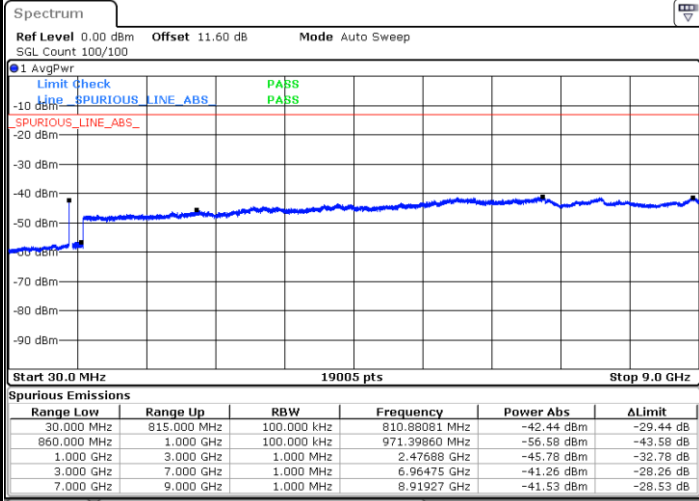

LTE Band 5B / 10MHz+5MHz

QPSK

Highest Channel / 1RB0 and 1RB24

Highest Channel / 1RB49 and 1RB0

LTE Band 5B / 10MHz+10MHz

QPSK

Lowest Channel / 1RB0 and 1RB49

Lowest Channel / 1RB49 and 1RB0

Date: 7 JUN.2024 00:59:12

Date: 7 JUN.2024 01:06:10

Middle Channel / 1RB0 and 1RB49

Middle Channel / 1RB49 and 1RB0

Date: 7 JUN.2024 01:29:13

Date: 7 JUN.2024 01:27:53

LTE Band 5B / 10MHz+10MHz

QPSK

Highest Channel / 1RB0 and 1RB49

Highest Channel / 1RB49 and 1RB0

Date: 7 JUN.2024 01:15:29

Date: 7 JUN.2024 01:22:31

LTE Band 7

Peak-to-Average Ratio

Mode	LTE Band 7 / 20MHz				
Mod.	QPSK	16QAM	64QAM	256QAM	Limit: 13dB
RB Size	Full RB	Full RB	Full RB	Full RB	Result
Middle CH	4.09	5.19	6.12	6.58	PASS

26dB Bandwidth

Mode	LTE Band 7 : 26dB BW(MHz)											
BW	1.4MHz		3MHz		5MHz		10MHz		15MHz		20MHz	
Mod.	QPSK	16QAM	QPSK	16QAM	QPSK	16QAM	QPSK	16QAM	QPSK	16QAM	QPSK	16QAM
Middle CH	-	-	-	-	4.96	4.95	9.78	9.91	14.59	14.59	19.02	18.94
Mode	LTE Band 7 : 26dB BW(MHz)											
BW	1.4MHz		3MHz		5MHz		10MHz		15MHz		20MHz	
Mod.	64QAM	256QAM	64QAM	256QAM	64QAM	256QAM	64QAM	256QAM	64QAM	256QAM	64QAM	256QAM
Middle CH	-	-	-	-	4.93	4.87	9.89	9.75	14.23	14.56	18.98	19.02