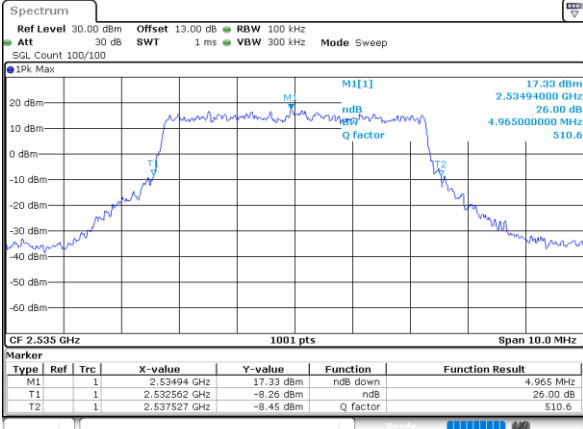

LTE Band 7

Middle Channel / 5MHz / QPSK

Date: 29_MAY.2024 19:28:49