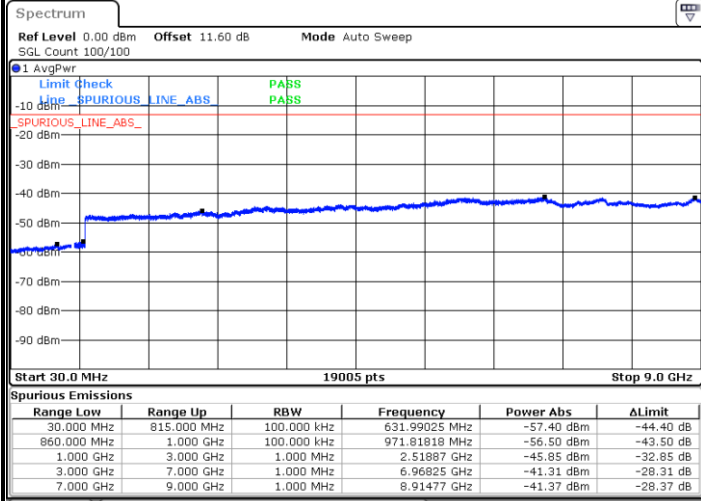

LTE Band 5B / 5MHz+10MHz

QPSK

Highest Channel / 1RB0 and 1RB49

Highest Channel / 1RB24 and 1RB0

Date: 6 JUN.2024 23:43:48

Date: 6 JUN.2024 23:51:20

LTE Band 5B / 10MHz+5MHz

QPSK

Lowest Channel / 1RB0 and 1RB24

Lowest Channel / 1RB49 and 1RB0

Date: 7 JUN.2024 00:11:57

Date: 7 JUN.2024 00:19:24

Middle Channel / 1RB0 and 1RB24

Middle Channel / 1RB49 and 1RB0

Date: 7 JUN.2024 00:46:40

Date: 7 JUN.2024 00:45:11

LTE Band 5B / 10MHz+5MHz

QPSK

Highest Channel / 1RB0 and 1RB24

Highest Channel / 1RB49 and 1RB0

LTE Band 5B / 10MHz+10MHz

QPSK

Lowest Channel / 1RB0 and 1RB49

Lowest Channel / 1RB49 and 1RB0