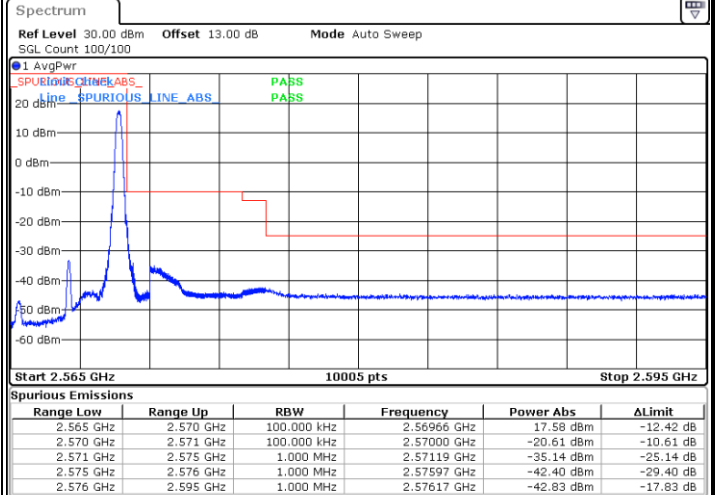

Highest Band Edge / 1 RB

Date: 29.MAY.2024 19:32:48

Lowest Band Edge / Full RB

Date: 29.MAY.2024 19:25:50

Highest Band Edge / Full RB

Date: 29.MAY.2024 19:34:58

LTE Band 7 / 5MHz / 64QAM

Lowest Band Edge / 1RB

Date: 29.MAY.2024 19:37:23

Highest Band Edge / 1 RB

Date: 29.MAY.2024 19:40:36

Lowest Band Edge / Full RB

Date: 29.MAY.2024 19:38:27

Highest Band Edge / Full RB

Date: 29.MAY.2024 19:41:39

LTE Band 7 / 5MHz / 256QAM

Lowest Band Edge / 1RB

Date: 29.MAY.2024 20:13:18

Highest Band Edge / 1 RB

Date: 29.MAY.2024 20:17:51

Lowest Band Edge / Full RB

Date: 29.MAY.2024 20:14:26

Highest Band Edge / Full RB

Date: 29.MAY.2024 20:18:57

LTE Band 7 / 10MHz / QPSK

Lowest Band Edge / Full RB

Date: 29.MAY.2024 19:42:44

Highest Band Edge / Full RB

Date: 29.MAY.2024 19:47:00

LTE Band 7 / 10MHz / 16QAM

Lowest Band Edge / Full RB

Date: 29.MAY.2024 19:43:16