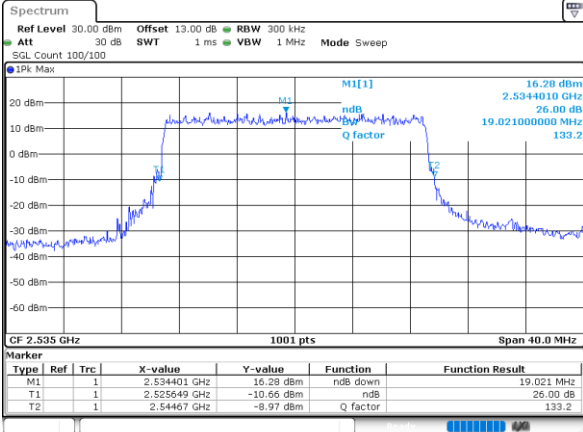

Date: 29_MAY.2024 19:45:58

Middle Channel / 15MHz / QPSK

Date: 29_MAY.2024 19:55:05

Middle Channel / 15MHz / 16QAM

Date: 29_MAY.2024 19:55:38

LTE Band 7

Middle Channel / 20MHz / QPSK

Date: 29_MAY.2024 20:04:47