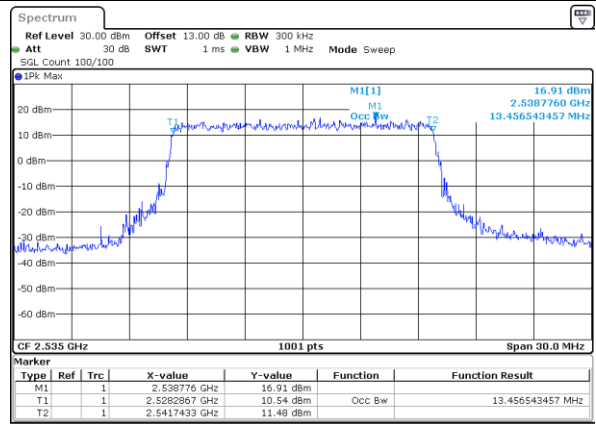

Middle Channel / 15MHz / 16QAM

Date: 29_MAY.2024 19:54:33