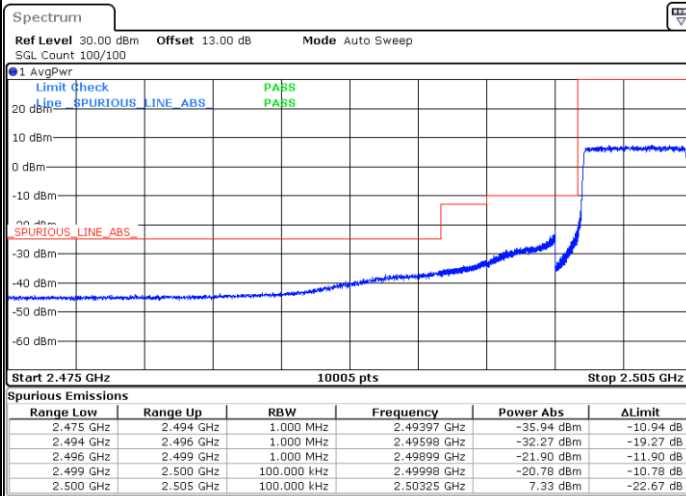

Date: 29.MAY.2024 20:27:40

Middle Channel / 20MHz / 256QAM

Date: 29.MAY.2024 20:32:34

Conducted Band Edge

LTE Band 7 / 5MHz / QPSK

Lowest Band Edge / 1 RB

Date: 29.MAY.2024 19:22:40

Highest Band Edge / 1 RB

Date: 29.MAY.2024 19:31:45

Lowest Band Edge / Full RB

Date: 29.MAY.2024 19:24:48

Highest Band Edge / Full RB

Date: 29.MAY.2024 19:33:51

LTE Band 7 / 5MHz / 16QAM

Lowest Band Edge / 1RB

Date: 29.MAY.2024 19:23:42

Highest Band Edge / 1 RB

Date: 29.MAY.2024 19:32:48

Lowest Band Edge / Full RB

Date: 29.MAY.2024 19:25:50

Highest Band Edge / Full RB

Date: 29.MAY.2024 19:34:58

LTE Band 7 / 5MHz / 64QAM

Lowest Band Edge / 1RB

Date: 29.MAY.2024 19:37:23

Highest Band Edge / 1 RB

Date: 29.MAY.2024 19:40:36

Lowest Band Edge / Full RB

Date: 29.MAY.2024 19:38:27

Highest Band Edge / Full RB

Date: 29.MAY.2024 19:41:39

LTE Band 7 / 5MHz / 256QAM