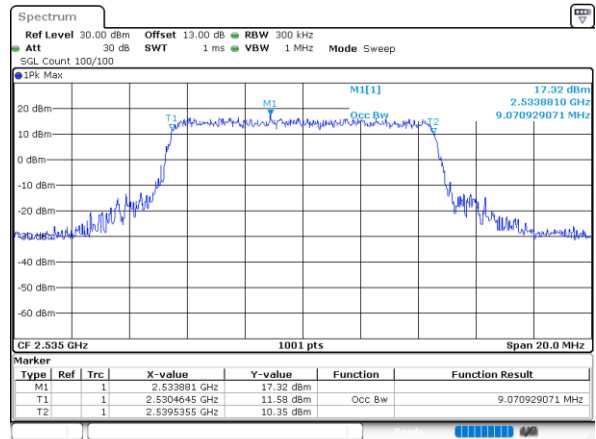

Middle Channel / 20MHz / 16QAM

Date: 29_MAY.2024 20:04:16

Middle Channel / 5MHz / 64QAM

Date: 29_MAY.2024 19:39:01

Middle Channel / 10MHz / 64QAM

Date: 29_MAY.2024 19:49:42

Middle Channel / 15MHz / 64QAM

Date: 29_MAY.2024 19:59:23