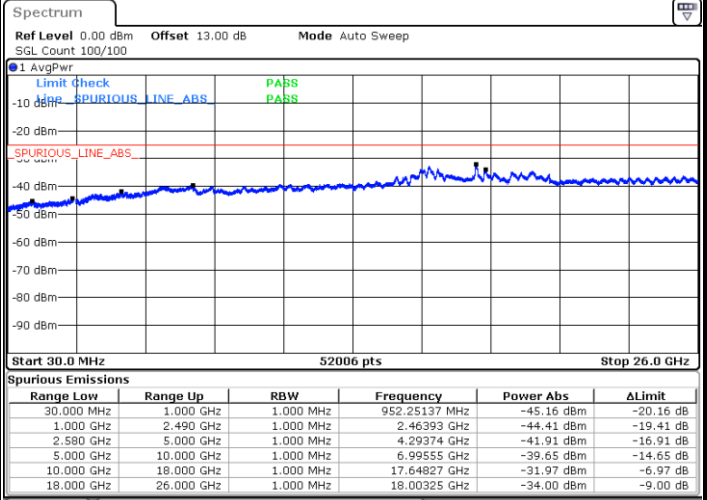

LTE Band 7 / 20MHz / QPSK

Lowest Band Edge / Full RB

Date: 29.MAY.2024 20:02:01

Highest Band Edge / Full RB

Date: 29.MAY.2024 20:07:22

LTE Band 7 / 20MHz / 16QAM

Lowest Band Edge / Full RB

Date: 29.MAY.2024 20:03:05

Highest Band Edge / Full RB

Date: 29.MAY.2024 20:06:20

LTE Band 7 / 20MHz / 64QAM

Lowest Band Edge / Full RB

Date: 29.MAY.2024 20:08:26

Highest Band Edge / Full RB

Date: 29.MAY.2024 20:10:32

LTE Band 7 / 20MHz / 256QAM

Lowest Band Edge / Full RB

Date: 29.MAY.2024 20:31:33

Highest Band Edge / Full RB

Date: 29.MAY.2024 20:35:06

Conducted Spurious Emission

LTE Band 7 / 10MHz

Lowest Channel / QPSK

Middle Channel / QPSK

Date: 29.MAY.2024 20:37:28

Date: 29.MAY.2024 20:38:49

Highest Channel / QPSK

Date: 29.MAY.2024 20:40:10

LTE Band 7 / 15MHz

Lowest Channel / QPSK

Middle Channel / QPSK

Date: 29.MAY.2024 20:41:32