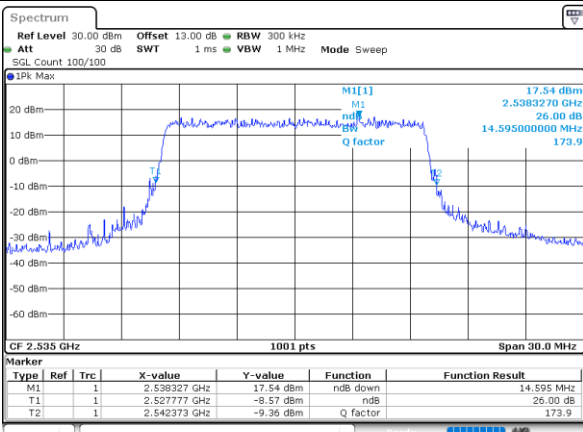

Middle Channel / 15MHz / QPSK

Date: 29_MAY.2024 19:55:05