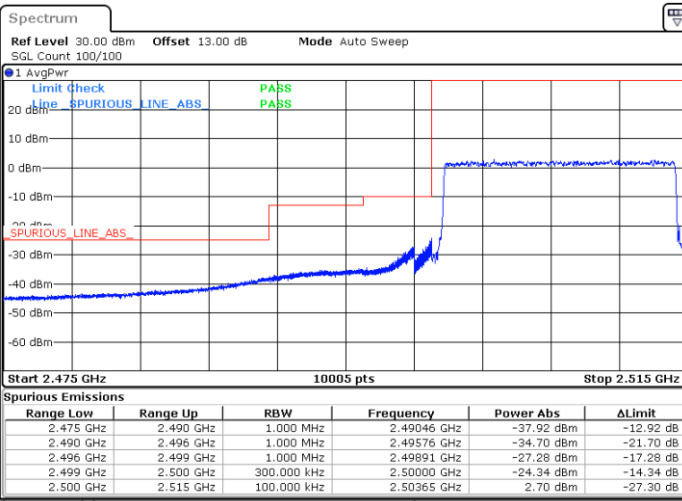

Highest Band Edge / Full RB

Date: 29.MAY.2024 19:48:03

LTE Band 7 / 10MHz / 64QAM

Lowest Band Edge / Full RB

Highest Band Edge / Full RB

Date: 29.MAY.2024 19:49:07

Date: 29.MAY.2024 19:51:17

LTE Band 7 / 10MHz / 256QAM

Lowest Band Edge / Full RB

Highest Band Edge / Full RB

Date: 29.MAY.2024 20:21:28

Date: 29.MAY.2024 20:24:56

LTE Band 7 / 15MHz / QPSK

Lowest Band Edge / Full RB

Date: 29.MAY.2024 19:52:21

Highest Band Edge / Full RB

Date: 29.MAY.2024 19:56:40

LTE Band 7 / 15MHz / 16QAM

Lowest Band Edge / Full RB

Date: 29.MAY.2024 19:53:24

Highest Band Edge / Full RB

Date: 29.MAY.2024 19:57:43

LTE Band 7 / 15MHz / 64QAM

Lowest Band Edge / Full RB

Date: 29.MAY.2024 19:58:49

Highest Band Edge / Full RB

Date: 29.MAY.2024 20:00:57

LTE Band 7 / 15MHz / 256QAM

Lowest Band Edge / Full RB

Date: 29.MAY.2024 20:26:40

Highest Band Edge / Full RB

Date: 29.MAY.2024 20:30:07