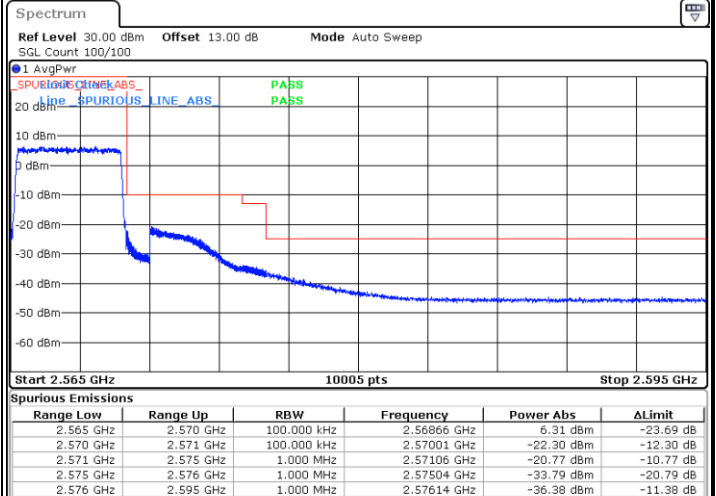

Highest Band Edge / 1 RB

Date: 29.MAY.2024 19:32:48

Lowest Band Edge / Full RB

Date: 29.MAY.2024 19:25:50

Highest Band Edge / Full RB

Date: 29.MAY.2024 19:34:58

LTE Band 7 / 5MHz / 64QAM

Lowest Band Edge / 1RB

Date: 29.MAY.2024 19:37:23

Highest Band Edge / 1 RB

Date: 29.MAY.2024 19:40:36

Lowest Band Edge / Full RB

Date: 29.MAY.2024 19:38:27

Highest Band Edge / Full RB

Date: 29.MAY.2024 19:41:39

LTE Band 7 / 5MHz / 256QAM

Lowest Band Edge / 1RB

Date: 29.MAY.2024 20:13:18

Highest Band Edge / 1 RB

Date: 29.MAY.2024 20:17:51

Lowest Band Edge / Full RB

Date: 29.MAY.2024 20:14:26

Highest Band Edge / Full RB

Date: 29.MAY.2024 20:18:57

LTE Band 7 / 10MHz / QPSK

Lowest Band Edge / Full RB

Date: 29.MAY.2024 19:42:44

Highest Band Edge / Full RB

Date: 29.MAY.2024 19:47:00

LTE Band 7 / 10MHz / 16QAM

Lowest Band Edge / Full RB

Date: 29.MAY.2024 19:43:16