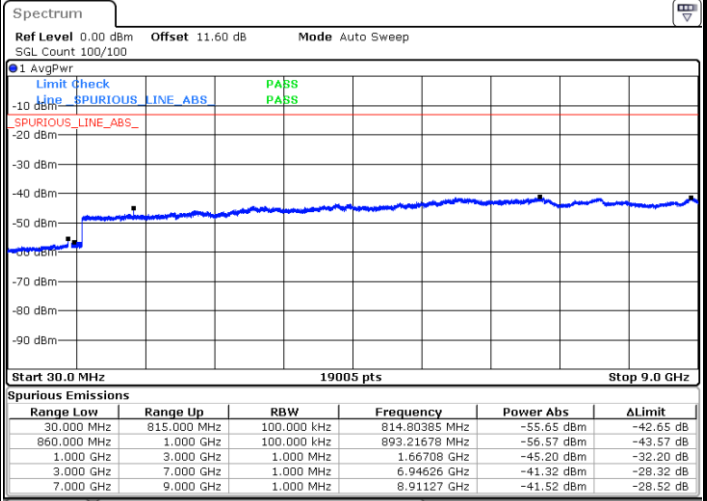

LTE Band 5B / 5MHz+10MHz

QPSK

Highest Channel / 1RB0 and 1RB49

Highest Channel / 1RB24 and 1RB0

Date: 6 JUN.2024 23:43:48

Date: 6 JUN.2024 23:51:20

LTE Band 5B / 10MHz+5MHz

QPSK

Lowest Channel / 1RB0 and 1RB24

Lowest Channel / 1RB49 and 1RB0

Date: 7 JUN.2024 00:11:57

Date: 7 JUN.2024 00:19:24

Middle Channel / 1RB0 and 1RB24

Middle Channel / 1RB49 and 1RB0

Date: 7 JUN.2024 00:46:40

Date: 7 JUN.2024 00:45:11

LTE Band 5B / 10MHz+5MHz

QPSK

Highest Channel / 1RB0 and 1RB24

Highest Channel / 1RB49 and 1RB0

LTE Band 5B / 10MHz+10MHz

QPSK

Lowest Channel / 1RB0 and 1RB49

Lowest Channel / 1RB49 and 1RB0