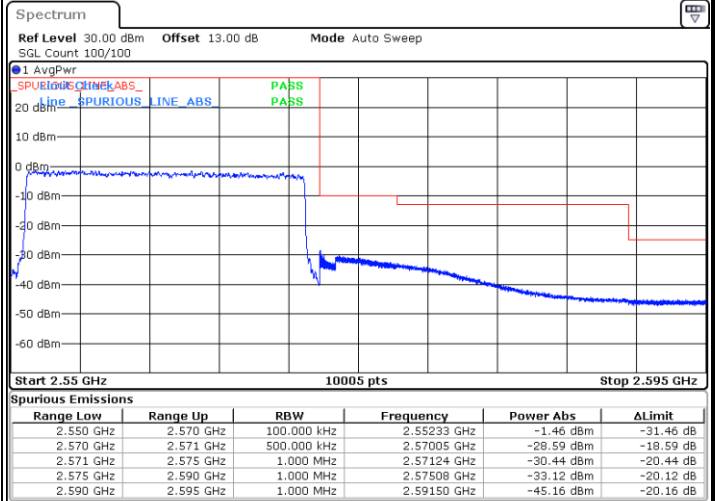

LTE Band 7 / 20MHz / QPSK

Lowest Band Edge / Full RB

Date: 29.MAY.2024 20:02:01

Highest Band Edge / Full RB

Date: 29.MAY.2024 20:07:22

LTE Band 7 / 20MHz / 16QAM

Lowest Band Edge / Full RB

Date: 29.MAY.2024 20:03:05

Highest Band Edge / Full RB

Date: 29.MAY.2024 20:06:20

LTE Band 7 / 20MHz / 64QAM

Lowest Band Edge / Full RB

Date: 29.MAY.2024 20:08:26

Highest Band Edge / Full RB

Date: 29.MAY.2024 20:10:32

LTE Band 7 / 20MHz / 256QAM

Lowest Band Edge / Full RB

Date: 29.MAY.2024 20:31:33

Highest Band Edge / Full RB

Date: 29.MAY.2024 20:35:06

Conducted Spurious Emission

LTE Band 7 / 10MHz

Lowest Channel / QPSK

Middle Channel / QPSK