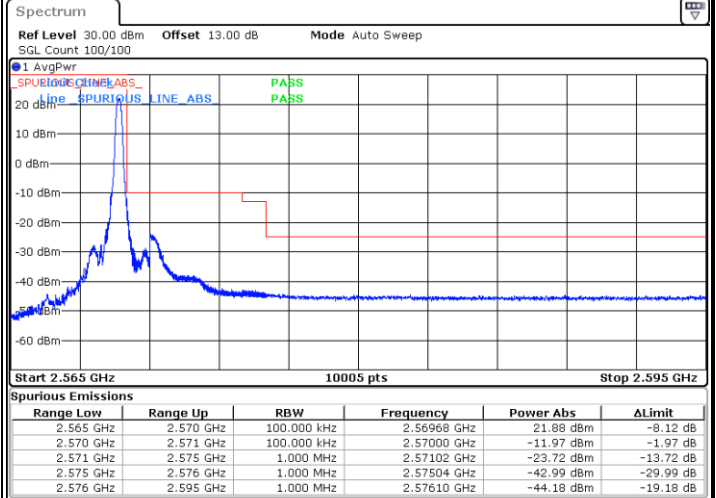

Middle Channel / 20MHz / 64QAM

Date: 29_MAY.2024 20:08:58

LTE Band 7

Middle Channel / 5MHz / 256QAM

Date: 29.MAY.2024 20:15:24

Middle Channel / 10MHz / 256QAM

Date: 29.MAY.2024 20:22:30

Middle Channel / 15MHz / 256QAM

Date: 29.MAY.2024 20:27:40

Middle Channel / 20MHz / 256QAM

Date: 29.MAY.2024 20:32:34

Conducted Band Edge

LTE Band 7 / 5MHz / QPSK

Lowest Band Edge / 1 RB

Date: 29.MAY.2024 19:22:40

Highest Band Edge / 1 RB

Date: 29.MAY.2024 19:31:45

Lowest Band Edge / Full RB

Date: 29.MAY.2024 19:24:48

Highest Band Edge / Full RB

Date: 29.MAY.2024 19:33:51

LTE Band 7 / 5MHz / 16QAM

Lowest Band Edge / 1RB

Date: 29.MAY.2024 19:23:42

Highest Band Edge / 1 RB

Date: 29.MAY.2024 19:32:48

Lowest Band Edge / Full RB

Date: 29.MAY.2024 19:25:50

Highest Band Edge / Full RB

Date: 29.MAY.2024 19:34:58

LTE Band 7 / 5MHz / 64QAM

Lowest Band Edge / 1RB