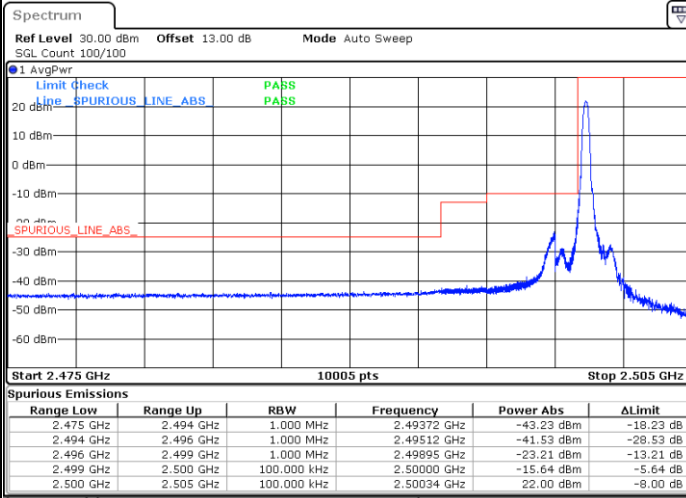

Middle Channel / 20MHz / 64QAM

Date: 29_MAY.2024 20:08:58

LTE Band 7

Middle Channel / 5MHz / 256QAM

Date: 29.MAY.2024 20:15:24

Middle Channel / 10MHz / 256QAM

Date: 29.MAY.2024 20:22:30

Middle Channel / 15MHz / 256QAM

Date: 29.MAY.2024 20:27:40

Middle Channel / 20MHz / 256QAM

Date: 29.MAY.2024 20:32:34

Conducted Band Edge

LTE Band 7 / 5MHz / QPSK

Lowest Band Edge / 1 RB

Date: 29.MAY.2024 19:22:40

Highest Band Edge / 1 RB

Date: 29.MAY.2024 19:31:45

Lowest Band Edge / Full RB

Date: 29.MAY.2024 19:24:48

Highest Band Edge / Full RB

Date: 29.MAY.2024 19:33:51

LTE Band 7 / 5MHz / 16QAM

Lowest Band Edge / 1RB

Date: 29.MAY.2024 19:23:42

Highest Band Edge / 1 RB

Date: 29.MAY.2024 19:32:48

Lowest Band Edge / Full RB

Date: 29.MAY.2024 19:25:50

Highest Band Edge / Full RB

Date: 29.MAY.2024 19:34:58

LTE Band 7 / 5MHz / 64QAM

Lowest Band Edge / 1RB