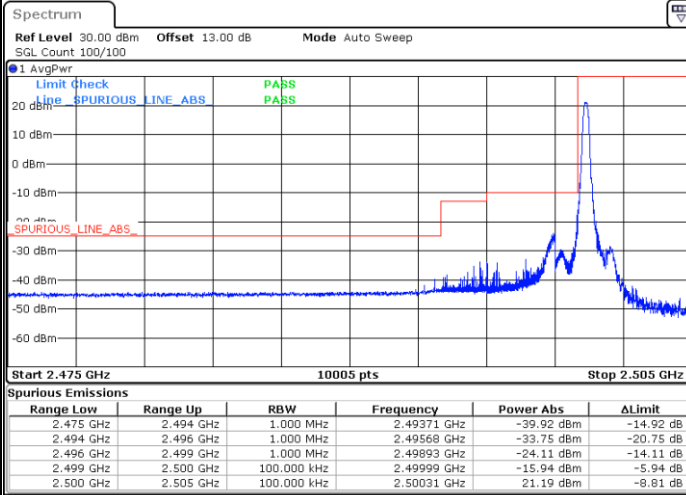

Date: 29.MAY.2024 20:27:40

Middle Channel / 20MHz / 256QAM

Date: 29.MAY.2024 20:32:34

Conducted Band Edge

LTE Band 7 / 5MHz / QPSK

Lowest Band Edge / 1 RB

Date: 29.MAY.2024 19:22:40

Highest Band Edge / 1 RB

Date: 29.MAY.2024 19:31:45

Lowest Band Edge / Full RB

Date: 29.MAY.2024 19:24:48

Highest Band Edge / Full RB

Date: 29.MAY.2024 19:33:51

LTE Band 7 / 5MHz / 16QAM

Lowest Band Edge / 1RB

Date: 29.MAY.2024 19:23:42

Highest Band Edge / 1 RB

Date: 29.MAY.2024 19:32:48

Lowest Band Edge / Full RB

Date: 29.MAY.2024 19:25:50

Highest Band Edge / Full RB

Date: 29.MAY.2024 19:34:58

LTE Band 7 / 5MHz / 64QAM

Lowest Band Edge / 1RB

Date: 29.MAY.2024 19:37:23

Highest Band Edge / 1 RB

Date: 29.MAY.2024 19:40:36

Lowest Band Edge / Full RB

Date: 29.MAY.2024 19:38:27

Highest Band Edge / Full RB

Date: 29.MAY.2024 19:41:39

LTE Band 7 / 5MHz / 256QAM