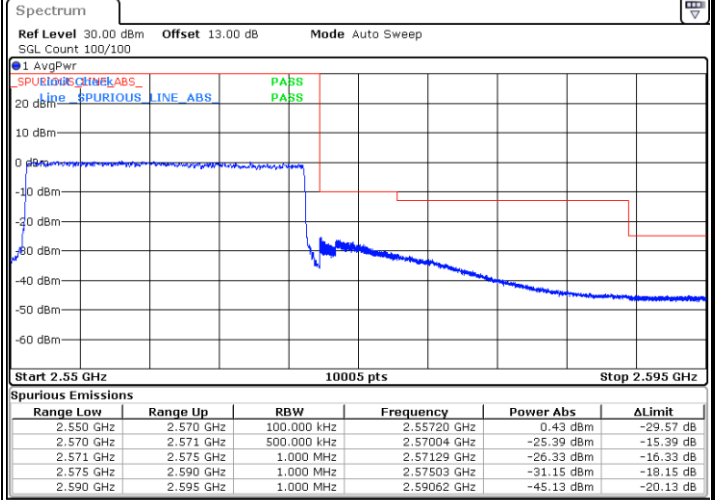

LTE Band 7 / 20MHz / QPSK

Lowest Band Edge / Full RB

Date: 29.MAY.2024 20:02:01

Highest Band Edge / Full RB

Date: 29.MAY.2024 20:07:22

LTE Band 7 / 20MHz / 16QAM

Lowest Band Edge / Full RB

Date: 29.MAY.2024 20:03:05

Highest Band Edge / Full RB

Date: 29.MAY.2024 20:06:20

LTE Band 7 / 20MHz / 64QAM

Lowest Band Edge / Full RB

Date: 29.MAY.2024 20:08:26

Highest Band Edge / Full RB

Date: 29.MAY.2024 20:10:32

LTE Band 7 / 20MHz / 256QAM

Lowest Band Edge / Full RB

Date: 29.MAY.2024 20:31:33

Highest Band Edge / Full RB

Date: 29.MAY.2024 20:35:06

Conducted Spurious Emission

LTE Band 7 / 10MHz

Lowest Channel / QPSK

Middle Channel / QPSK