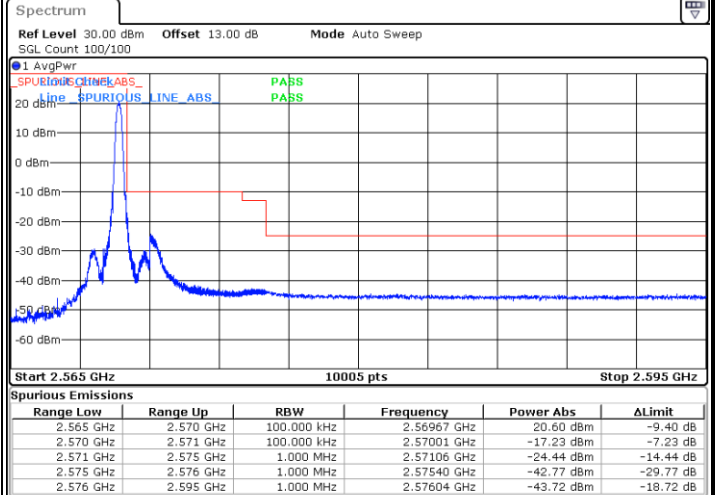

Date: 29.MAY.2024 19:31:45

Lowest Band Edge / Full RB

Date: 29.MAY.2024 19:24:48

Highest Band Edge / Full RB

Date: 29.MAY.2024 19:33:51

LTE Band 7 / 5MHz / 16QAM

Lowest Band Edge / 1RB

Date: 29.MAY.2024 19:23:42

Highest Band Edge / 1 RB

Date: 29.MAY.2024 19:32:48

Lowest Band Edge / Full RB

Date: 29.MAY.2024 19:25:50

Highest Band Edge / Full RB

Date: 29.MAY.2024 19:34:58

LTE Band 7 / 5MHz / 64QAM

Lowest Band Edge / 1RB

Date: 29.MAY.2024 19:37:23

Highest Band Edge / 1 RB

Date: 29.MAY.2024 19:40:36

Lowest Band Edge / Full RB

Date: 29.MAY.2024 19:38:27

Highest Band Edge / Full RB

Date: 29.MAY.2024 19:41:39

LTE Band 7 / 5MHz / 256QAM

Lowest Band Edge / 1RB

Date: 29.MAY.2024 20:13:18

Highest Band Edge / 1 RB

Date: 29.MAY.2024 20:17:51

Lowest Band Edge / Full RB

Date: 29.MAY.2024 20:14:26

Highest Band Edge / Full RB

Date: 29.MAY.2024 20:18:57