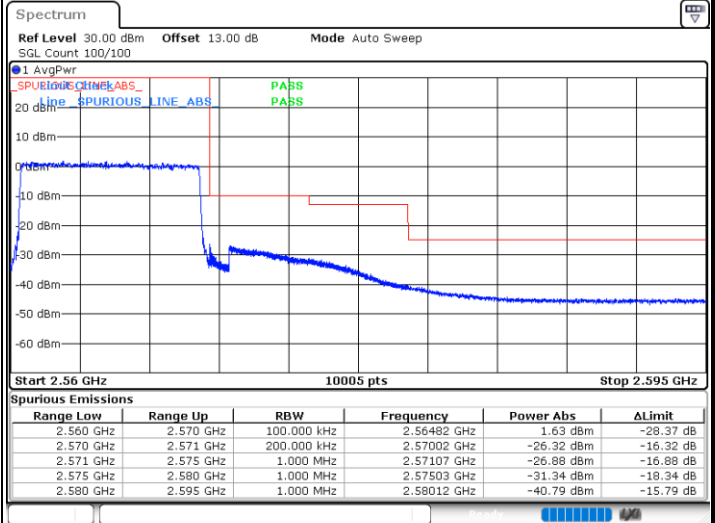

LTE Band 7 / 10MHz / QPSK

Lowest Band Edge / Full RB

Date: 29.MAY.2024 19:42:44

Highest Band Edge / Full RB

Date: 29.MAY.2024 19:47:00

LTE Band 7 / 10MHz / 16QAM

Lowest Band Edge / Full RB

Date: 29.MAY.2024 19:43:16

Highest Band Edge / Full RB

Date: 29.MAY.2024 19:48:03

LTE Band 7 / 10MHz / 64QAM

Lowest Band Edge / Full RB

Highest Band Edge / Full RB

Date: 29.MAY.2024 19:49:07

Date: 29.MAY.2024 19:51:17

LTE Band 7 / 10MHz / 256QAM

Lowest Band Edge / Full RB

Highest Band Edge / Full RB

Date: 29.MAY.2024 20:21:28

Date: 29.MAY.2024 20:24:56

LTE Band 7 / 15MHz / QPSK

Lowest Band Edge / Full RB

Date: 29.MAY.2024 19:52:21

Highest Band Edge / Full RB

Date: 29.MAY.2024 19:56:40

LTE Band 7 / 15MHz / 16QAM

Lowest Band Edge / Full RB

Date: 29.MAY.2024 19:53:24

Highest Band Edge / Full RB

Date: 29.MAY.2024 19:57:43

LTE Band 7 / 15MHz / 64QAM

Lowest Band Edge / Full RB