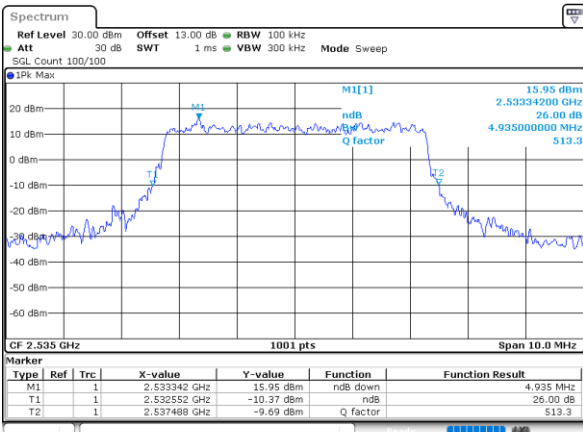

Middle Channel / 5MHz / 64QAM

Date: 29_MAY.2024 19:39:32