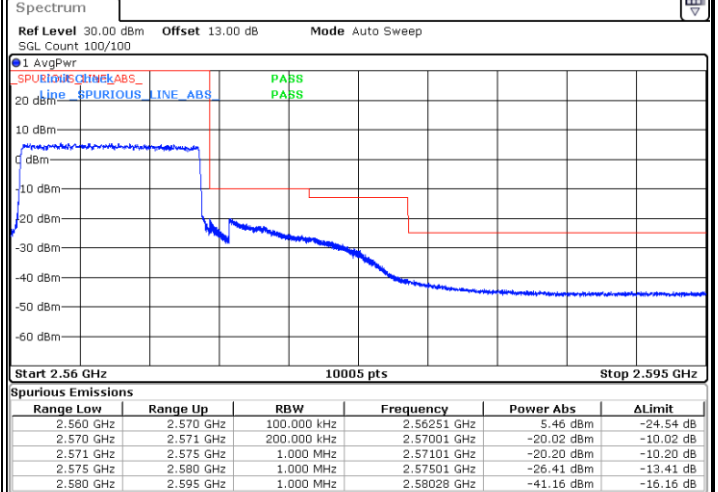

Date: 29.MAY.2024 19:37:23

Highest Band Edge / 1 RB

Date: 29.MAY.2024 19:40:36

Lowest Band Edge / Full RB

Date: 29.MAY.2024 19:38:27

Highest Band Edge / Full RB

Date: 29.MAY.2024 19:41:39

LTE Band 7 / 5MHz / 256QAM

Lowest Band Edge / 1RB

Date: 29.MAY.2024 20:13:18

Highest Band Edge / 1 RB

Date: 29.MAY.2024 20:17:51

Lowest Band Edge / Full RB

Date: 29.MAY.2024 20:14:26

Highest Band Edge / Full RB

Date: 29.MAY.2024 20:18:57

LTE Band 7 / 10MHz / QPSK

Lowest Band Edge / Full RB

Date: 29.MAY.2024 19:42:44

Highest Band Edge / Full RB

Date: 29.MAY.2024 19:47:00

LTE Band 7 / 10MHz / 16QAM

Lowest Band Edge / Full RB

Date: 29.MAY.2024 19:43:16

Highest Band Edge / Full RB

Date: 29.MAY.2024 19:48:03

LTE Band 7 / 10MHz / 64QAM

Lowest Band Edge / Full RB

Highest Band Edge / Full RB

Date: 29.MAY.2024 19:49:07

Date: 29.MAY.2024 19:51:17

LTE Band 7 / 10MHz / 256QAM