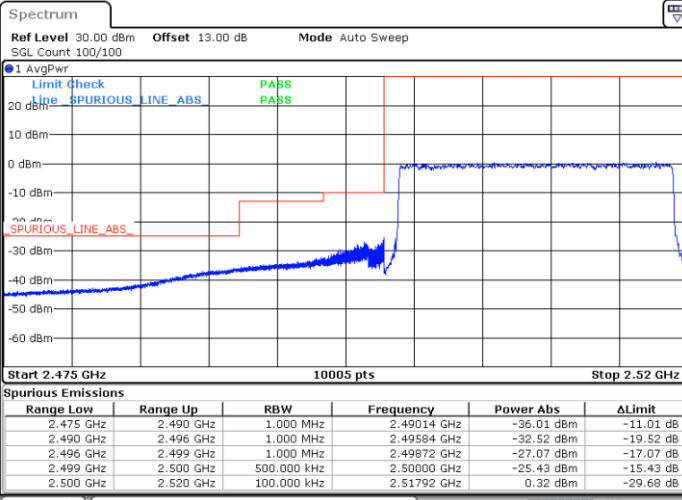

LTE Band 7 / 20MHz / QPSK

Lowest Band Edge / Full RB

Date: 29.MAY.2024 20:02:01

Highest Band Edge / Full RB

Date: 29.MAY.2024 20:07:22

LTE Band 7 / 20MHz / 16QAM

Lowest Band Edge / Full RB

Date: 29.MAY.2024 20:03:05

Highest Band Edge / Full RB

Date: 29.MAY.2024 20:06:20

LTE Band 7 / 20MHz / 64QAM

Lowest Band Edge / Full RB

Date: 29.MAY.2024 20:08:26

Highest Band Edge / Full RB

Date: 29.MAY.2024 20:10:32

LTE Band 7 / 20MHz / 256QAM

Lowest Band Edge / Full RB

Date: 29.MAY.2024 20:31:33

Highest Band Edge / Full RB

Date: 29.MAY.2024 20:35:06

Conducted Spurious Emission

LTE Band 7 / 10MHz

Lowest Channel / QPSK

Middle Channel / QPSK