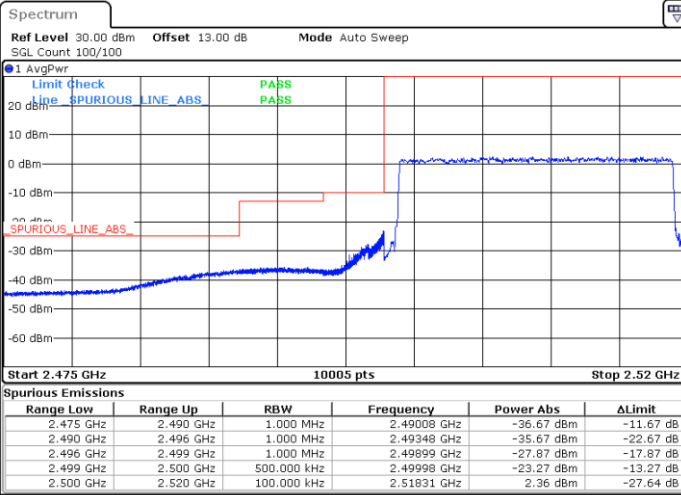

Date: 29.MAY.2024 19:56:40

LTE Band 7 / 15MHz / 16QAM

Lowest Band Edge / Full RB

Date: 29.MAY.2024 19:53:24

Highest Band Edge / Full RB

Date: 29.MAY.2024 19:57:43

LTE Band 7 / 15MHz / 64QAM

Lowest Band Edge / Full RB

Date: 29.MAY.2024 19:58:49

Highest Band Edge / Full RB

Date: 29.MAY.2024 20:00:57

LTE Band 7 / 15MHz / 256QAM

Lowest Band Edge / Full RB

Date: 29.MAY.2024 20:26:40

Highest Band Edge / Full RB

Date: 29.MAY.2024 20:30:07

LTE Band 7 / 20MHz / QPSK

Lowest Band Edge / Full RB

Date: 29.MAY.2024 20:02:01

Highest Band Edge / Full RB

Date: 29.MAY.2024 20:07:22

LTE Band 7 / 20MHz / 16QAM

Lowest Band Edge / Full RB

Date: 29.MAY.2024 20:03:05

Highest Band Edge / Full RB

Date: 29.MAY.2024 20:06:20

LTE Band 7 / 20MHz / 64QAM

Lowest Band Edge / Full RB

Date: 29.MAY.2024 20:08:26

Highest Band Edge / Full RB

Date: 29.MAY.2024 20:10:32

LTE Band 7 / 20MHz / 256QAM