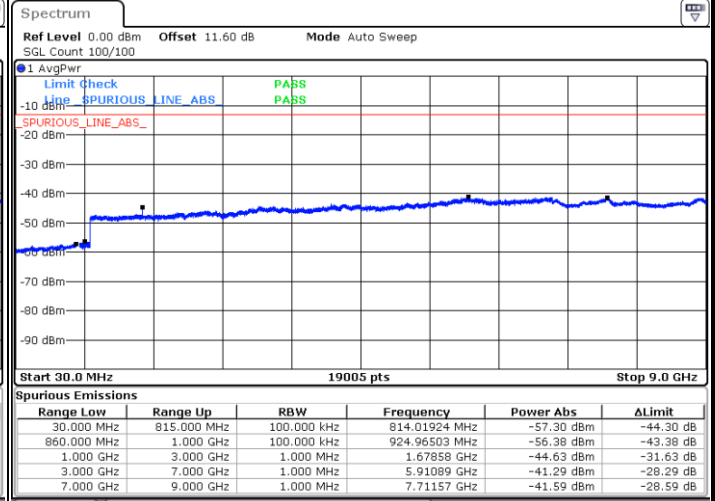

LTE Band 5B / 5MHz+10MHz

QPSK

Highest Channel / 1RB0 and 1RB49

Highest Channel / 1RB24 and 1RB0

Date: 6 JUN.2024 23:43:48

Date: 6 JUN.2024 23:51:20

LTE Band 5B / 10MHz+5MHz

QPSK

Lowest Channel / 1RB0 and 1RB24

Lowest Channel / 1RB49 and 1RB0

Date: 7 JUN.2024 00:11:57

Date: 7 JUN.2024 00:19:24

Middle Channel / 1RB0 and 1RB24

Middle Channel / 1RB49 and 1RB0

Date: 7 JUN.2024 00:46:40

Date: 7 JUN.2024 00:45:11

LTE Band 5B / 10MHz+5MHz

QPSK

Highest Channel / 1RB0 and 1RB24

Highest Channel / 1RB49 and 1RB0

LTE Band 5B / 10MHz+10MHz

QPSK

Lowest Channel / 1RB0 and 1RB49

Lowest Channel / 1RB49 and 1RB0