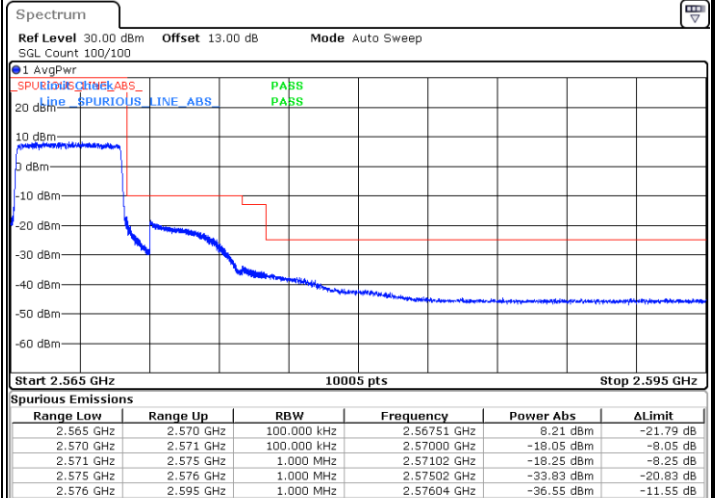

Middle Channel / 20MHz / 64QAM

Date: 29_MAY.2024 20:08:58

LTE Band 7

Middle Channel / 5MHz / 256QAM

Date: 29.MAY.2024 20:15:24

Middle Channel / 10MHz / 256QAM

Date: 29.MAY.2024 20:22:30

Middle Channel / 15MHz / 256QAM

Date: 29.MAY.2024 20:27:40

Middle Channel / 20MHz / 256QAM

Date: 29.MAY.2024 20:32:34

Conducted Band Edge

LTE Band 7 / 5MHz / QPSK

Lowest Band Edge / 1 RB

Date: 29.MAY.2024 19:22:40

Highest Band Edge / 1 RB

Date: 29.MAY.2024 19:31:45

Lowest Band Edge / Full RB

Date: 29.MAY.2024 19:24:48

Highest Band Edge / Full RB

Date: 29.MAY.2024 19:33:51

LTE Band 7 / 5MHz / 16QAM

Lowest Band Edge / 1RB

Date: 29.MAY.2024 19:23:42

Highest Band Edge / 1 RB

Date: 29.MAY.2024 19:32:48

Lowest Band Edge / Full RB

Date: 29.MAY.2024 19:25:50

Highest Band Edge / Full RB

Date: 29.MAY.2024 19:34:58

LTE Band 7 / 5MHz / 64QAM

Lowest Band Edge / 1RB