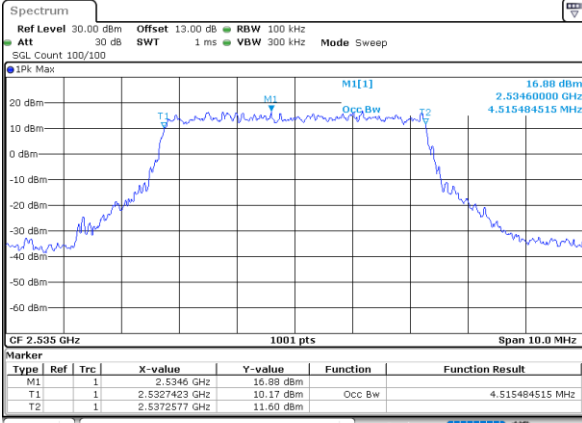

LTE Band 7

Middle Channel / 5MHz / QPSK

Date: 29_MAY.2024 19:27:47