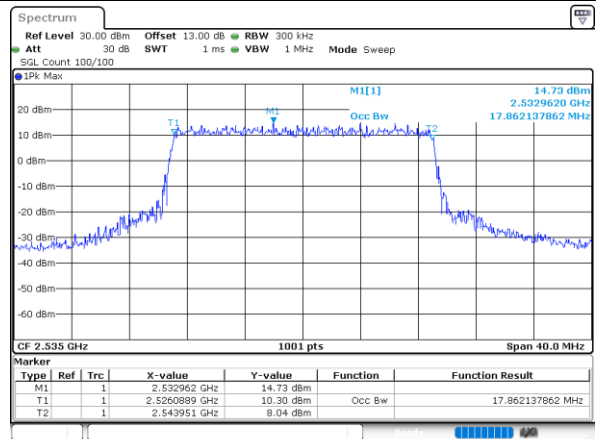

Middle Channel / 20MHz / 64QAM

Date: 29_MAY.2024 20:08:58