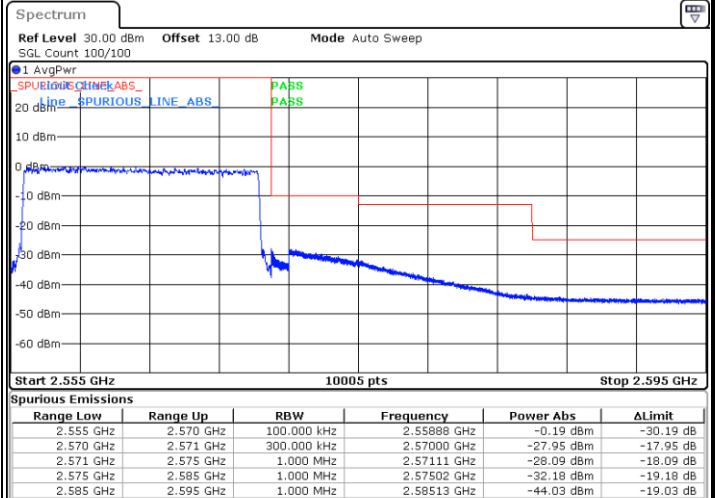

Date: 29.MAY.2024 19:56:40

LTE Band 7 / 15MHz / 16QAM

Lowest Band Edge / Full RB

Date: 29.MAY.2024 19:53:24

Highest Band Edge / Full RB

Date: 29.MAY.2024 19:57:43

LTE Band 7 / 15MHz / 64QAM

Lowest Band Edge / Full RB

Date: 29.MAY.2024 19:58:49

Highest Band Edge / Full RB

Date: 29.MAY.2024 20:00:57

LTE Band 7 / 15MHz / 256QAM

Lowest Band Edge / Full RB

Date: 29.MAY.2024 20:26:40

Highest Band Edge / Full RB

Date: 29.MAY.2024 20:30:07

LTE Band 7 / 20MHz / QPSK

Lowest Band Edge / Full RB

Date: 29.MAY.2024 20:02:01

Highest Band Edge / Full RB

Date: 29.MAY.2024 20:07:22

LTE Band 7 / 20MHz / 16QAM

Lowest Band Edge / Full RB

Date: 29.MAY.2024 20:03:05

Highest Band Edge / Full RB

Date: 29.MAY.2024 20:06:20

LTE Band 7 / 20MHz / 64QAM

Lowest Band Edge / Full RB

Date: 29.MAY.2024 20:08:26

Highest Band Edge / Full RB

Date: 29.MAY.2024 20:10:32

LTE Band 7 / 20MHz / 256QAM