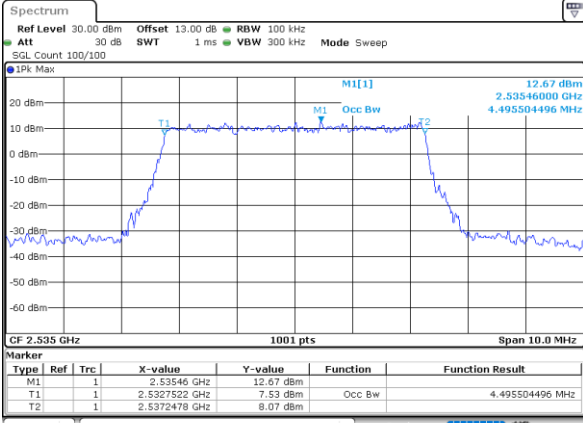

Middle Channel / 20MHz / 64QAM

Date: 29_MAY.2024 20:08:58

LTE Band 7

Middle Channel / 5MHz / 256QAM

Date: 29.MAY.2024 20:15:24

Middle Channel / 10MHz / 256QAM

Date: 29.MAY.2024 20:22:30

Middle Channel / 15MHz / 256QAM

Date: 29.MAY.2024 20:27:40

Middle Channel / 20MHz / 256QAM

Date: 29.MAY.2024 20:32:34

Conducted Band Edge

LTE Band 7 / 5MHz / QPSK

Lowest Band Edge / 1 RB

Date: 29.MAY.2024 19:22:40

Highest Band Edge / 1 RB

Date: 29.MAY.2024 19:31:45

Lowest Band Edge / Full RB

Date: 29.MAY.2024 19:24:48

Highest Band Edge / Full RB

Date: 29.MAY.2024 19:33:51

LTE Band 7 / 5MHz / 16QAM

Lowest Band Edge / 1RB

Date: 29.MAY.2024 19:23:42