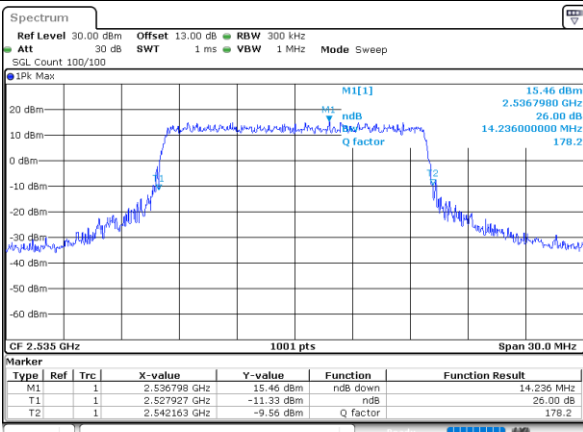

Middle Channel / 20MHz / 16QAM

Date: 29_MAY.2024 20:05:18

Middle Channel / 5MHz / 64QAM

Date: 29_MAY.2024 19:39:32

Middle Channel / 10MHz / 64QAM

Date: 29_MAY.2024 19:50:14

Middle Channel / 15MHz / 64QAM

Date: 29_MAY.2024 19:59:56