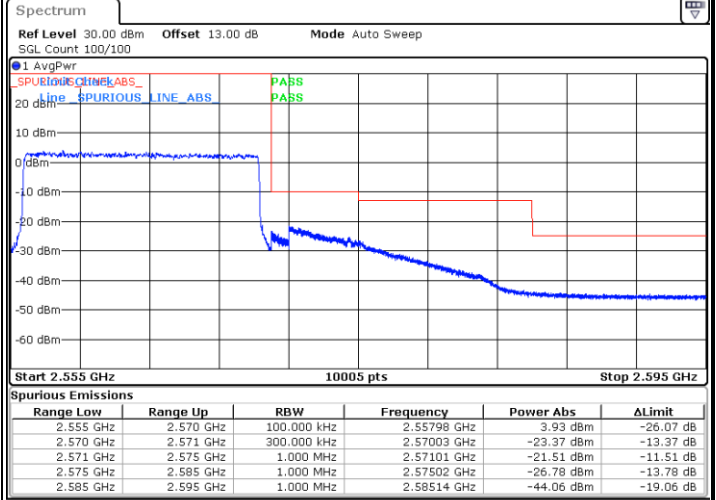

Highest Band Edge / Full RB

Date: 29.MAY.2024 19:48:03

LTE Band 7 / 10MHz / 64QAM

Lowest Band Edge / Full RB

Highest Band Edge / Full RB

Date: 29.MAY.2024 19:49:07

Date: 29.MAY.2024 19:51:17

LTE Band 7 / 10MHz / 256QAM

Lowest Band Edge / Full RB

Highest Band Edge / Full RB

Date: 29.MAY.2024 20:21:28

Date: 29.MAY.2024 20:24:56

LTE Band 7 / 15MHz / QPSK

Lowest Band Edge / Full RB

Date: 29.MAY.2024 19:52:21

Highest Band Edge / Full RB

Date: 29.MAY.2024 19:56:40

LTE Band 7 / 15MHz / 16QAM

Lowest Band Edge / Full RB

Date: 29.MAY.2024 19:53:24

Highest Band Edge / Full RB

Date: 29.MAY.2024 19:57:43

LTE Band 7 / 15MHz / 64QAM

Lowest Band Edge / Full RB

Date: 29.MAY.2024 19:58:49

Highest Band Edge / Full RB

Date: 29.MAY.2024 20:00:57

LTE Band 7 / 15MHz / 256QAM

Lowest Band Edge / Full RB

Date: 29.MAY.2024 20:26:40

Highest Band Edge / Full RB

Date: 29.MAY.2024 20:30:07