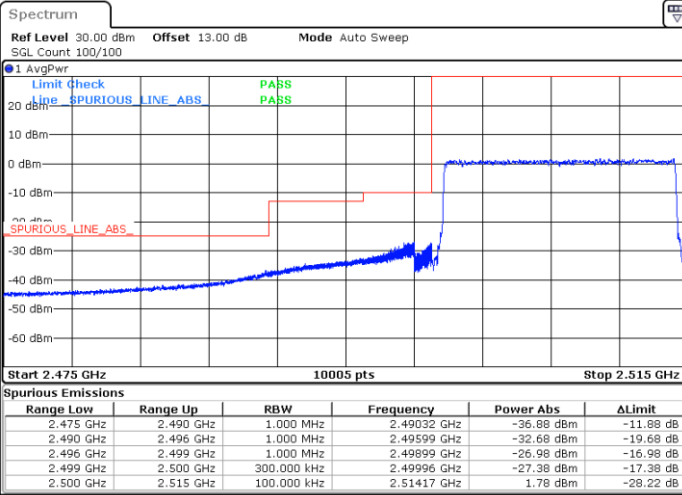

Lowest Band Edge / Full RB

Highest Band Edge / Full RB

Date: 29.MAY.2024 20:21:28

Date: 29.MAY.2024 20:24:56

LTE Band 7 / 15MHz / QPSK

Lowest Band Edge / Full RB

Date: 29.MAY.2024 19:52:21

Highest Band Edge / Full RB

Date: 29.MAY.2024 19:56:40

LTE Band 7 / 15MHz / 16QAM

Lowest Band Edge / Full RB

Date: 29.MAY.2024 19:53:24

Highest Band Edge / Full RB

Date: 29.MAY.2024 19:57:43

LTE Band 7 / 15MHz / 64QAM

Lowest Band Edge / Full RB

Date: 29.MAY.2024 19:58:49

Highest Band Edge / Full RB

Date: 29.MAY.2024 20:00:57

LTE Band 7 / 15MHz / 256QAM

Lowest Band Edge / Full RB

Date: 29.MAY.2024 20:26:40

Highest Band Edge / Full RB

Date: 29.MAY.2024 20:30:07

LTE Band 7 / 20MHz / QPSK

Lowest Band Edge / Full RB

Date: 29.MAY.2024 20:02:01

Highest Band Edge / Full RB

Date: 29.MAY.2024 20:07:22

LTE Band 7 / 20MHz / 16QAM

Lowest Band Edge / Full RB

Date: 29.MAY.2024 20:03:05