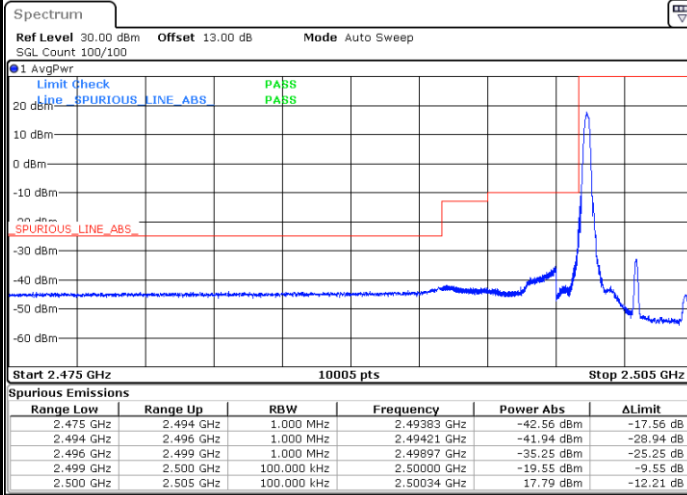

Highest Band Edge / 1 RB

Date: 29.MAY.2024 19:32:48

Lowest Band Edge / Full RB

Date: 29.MAY.2024 19:25:50

Highest Band Edge / Full RB

Date: 29.MAY.2024 19:34:58

LTE Band 7 / 5MHz / 64QAM

Lowest Band Edge / 1RB

Date: 29.MAY.2024 19:37:23

Highest Band Edge / 1 RB

Date: 29.MAY.2024 19:40:36

Lowest Band Edge / Full RB

Date: 29.MAY.2024 19:38:27

Highest Band Edge / Full RB

Date: 29.MAY.2024 19:41:39

LTE Band 7 / 5MHz / 256QAM

Lowest Band Edge / 1RB

Date: 29.MAY.2024 20:13:18

Highest Band Edge / 1 RB

Date: 29.MAY.2024 20:17:51

Lowest Band Edge / Full RB

Date: 29.MAY.2024 20:14:26

Highest Band Edge / Full RB

Date: 29.MAY.2024 20:18:57

LTE Band 7 / 10MHz / QPSK

Lowest Band Edge / Full RB

Date: 29.MAY.2024 19:42:44

Highest Band Edge / Full RB

Date: 29.MAY.2024 19:47:00

LTE Band 7 / 10MHz / 16QAM

Lowest Band Edge / Full RB

Date: 29.MAY.2024 19:43:16