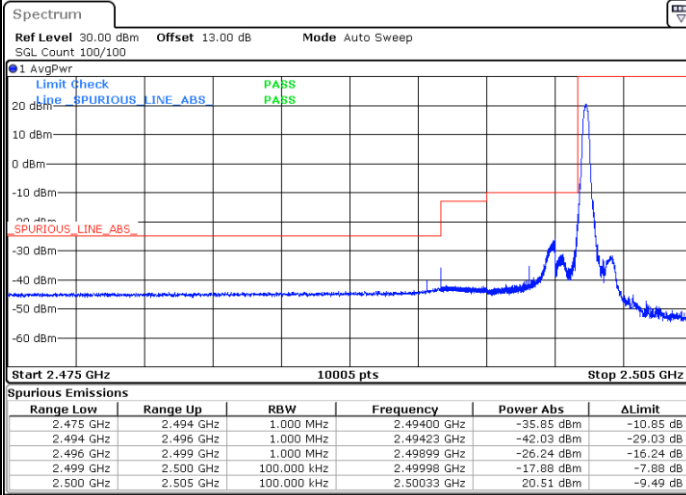

Date: 29.MAY.2024 19:31:45

Lowest Band Edge / Full RB

Date: 29.MAY.2024 19:24:48

Highest Band Edge / Full RB

Date: 29.MAY.2024 19:33:51

LTE Band 7 / 5MHz / 16QAM

Lowest Band Edge / 1RB

Date: 29.MAY.2024 19:23:42

Highest Band Edge / 1 RB

Date: 29.MAY.2024 19:32:48

Lowest Band Edge / Full RB

Date: 29.MAY.2024 19:25:50

Highest Band Edge / Full RB

Date: 29.MAY.2024 19:34:58

LTE Band 7 / 5MHz / 64QAM

Lowest Band Edge / 1RB

Date: 29.MAY.2024 19:37:23

Highest Band Edge / 1 RB

Date: 29.MAY.2024 19:40:36

Lowest Band Edge / Full RB

Date: 29.MAY.2024 19:38:27

Highest Band Edge / Full RB

Date: 29.MAY.2024 19:41:39

LTE Band 7 / 5MHz / 256QAM

Lowest Band Edge / 1RB

Date: 29.MAY.2024 20:13:18

Highest Band Edge / 1 RB

Date: 29.MAY.2024 20:17:51

Lowest Band Edge / Full RB

Date: 29.MAY.2024 20:14:26

Highest Band Edge / Full RB

Date: 29.MAY.2024 20:18:57