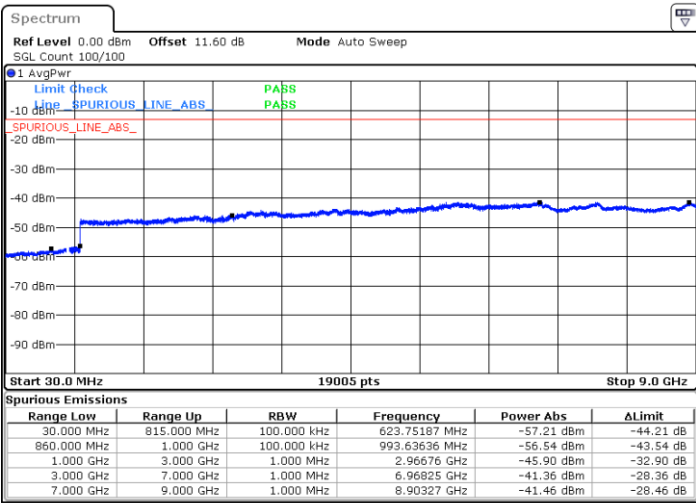

LTE Band 5B / 5MHz+10MHz

QPSK

Highest Channel / 1RB0 and 1RB49

Highest Channel / 1RB24 and 1RB0

Date: 6 JUN.2024 23:43:48

Date: 6 JUN.2024 23:51:20

LTE Band 5B / 10MHz+5MHz

QPSK

Lowest Channel / 1RB0 and 1RB24

Lowest Channel / 1RB49 and 1RB0

Date: 7 JUN.2024 00:11:57

Date: 7 JUN.2024 00:19:24

Middle Channel / 1RB0 and 1RB24

Middle Channel / 1RB49 and 1RB0

Date: 7 JUN.2024 00:46:40

Date: 7 JUN.2024 00:45:11

LTE Band 5B / 10MHz+5MHz

QPSK

Highest Channel / 1RB0 and 1RB24

Highest Channel / 1RB49 and 1RB0

LTE Band 5B / 10MHz+10MHz

QPSK

Lowest Channel / 1RB0 and 1RB49

Lowest Channel / 1RB49 and 1RB0

Highest Channel / 1RB0 and 1RB49

Highest Channel / 1RB49 and 1RB0

Date: 7 JUN.2024 01:15:29

Date: 7 JUN.2024 01:22:31

LTE Band 7

Peak-to-Average Ratio

Mode	LTE Band 7 / 20MHz				
Mod.	QPSK	16QAM	64QAM	256QAM	Limit: 13dB
RB Size	Full RB	Full RB	Full RB	Full RB	Result
Middle CH	4.09	5.19	6.12	6.58	PASS