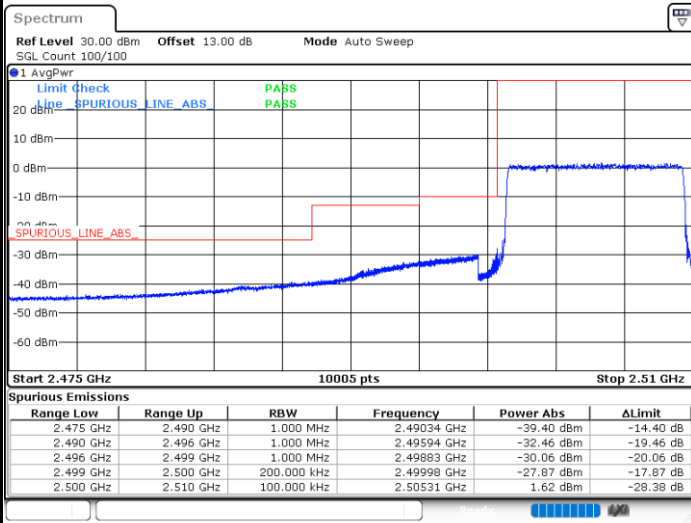

LTE Band 7 / 10MHz / QPSK

Lowest Band Edge / Full RB

Date: 29.MAY.2024 19:42:44

Highest Band Edge / Full RB

Date: 29.MAY.2024 19:47:00

LTE Band 7 / 10MHz / 16QAM

Lowest Band Edge / Full RB

Date: 29.MAY.2024 19:43:16

Highest Band Edge / Full RB

Date: 29.MAY.2024 19:48:03

LTE Band 7 / 10MHz / 64QAM

Lowest Band Edge / Full RB

Highest Band Edge / Full RB

Date: 29.MAY.2024 19:49:07

Date: 29.MAY.2024 19:51:17

LTE Band 7 / 10MHz / 256QAM

Lowest Band Edge / Full RB

Highest Band Edge / Full RB

Date: 29.MAY.2024 20:21:28

Date: 29.MAY.2024 20:24:56

LTE Band 7 / 15MHz / QPSK

Lowest Band Edge / Full RB

Date: 29.MAY.2024 19:52:21

Highest Band Edge / Full RB

Date: 29.MAY.2024 19:56:40

LTE Band 7 / 15MHz / 16QAM

Lowest Band Edge / Full RB

Date: 29.MAY.2024 19:53:24

Highest Band Edge / Full RB

Date: 29.MAY.2024 19:57:43

LTE Band 7 / 15MHz / 64QAM

Lowest Band Edge / Full RB