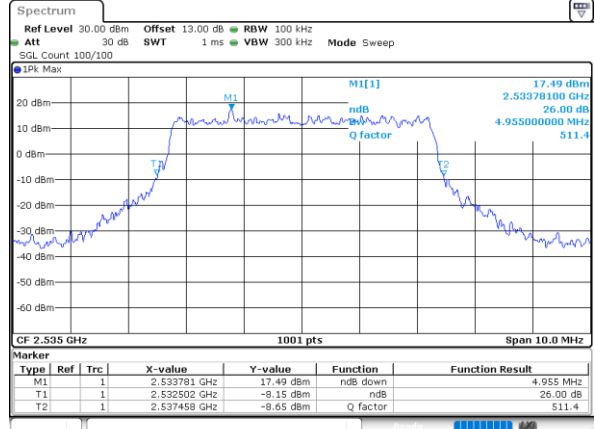

Middle Channel / 5MHz / 16QAM

Date: 29_MAY.2024 19:29:23