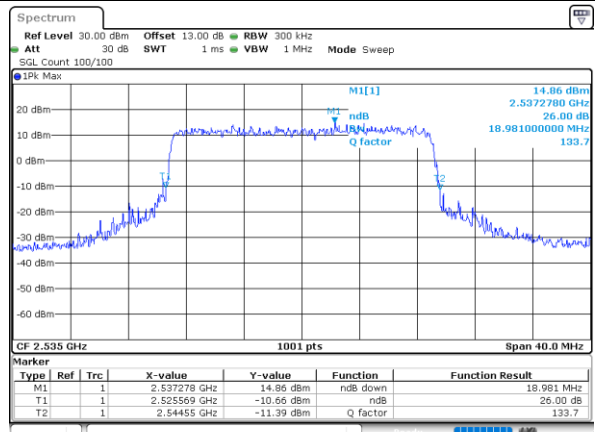

Middle Channel / 20MHz / 64QAM

Date: 29_MAY.2024 20:09:30