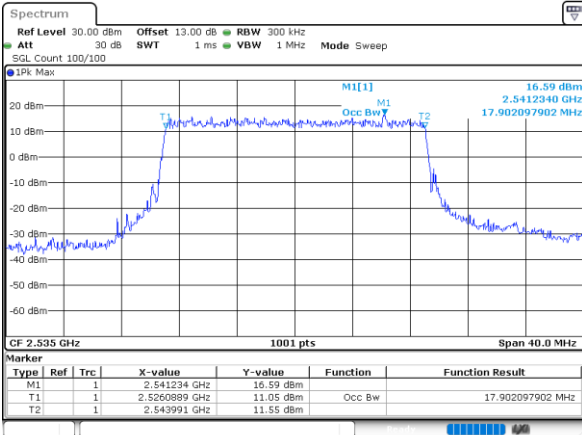

Date: 29_MAY.2024 19:44:52

Middle Channel / 15MHz / QPSK

Date: 29_MAY.2024 19:53:59

Middle Channel / 15MHz / 16QAM

Date: 29_MAY.2024 19:54:33

LTE Band 7

Middle Channel / 20MHz / QPSK

Date: 29_MAY.2024 20:03:42