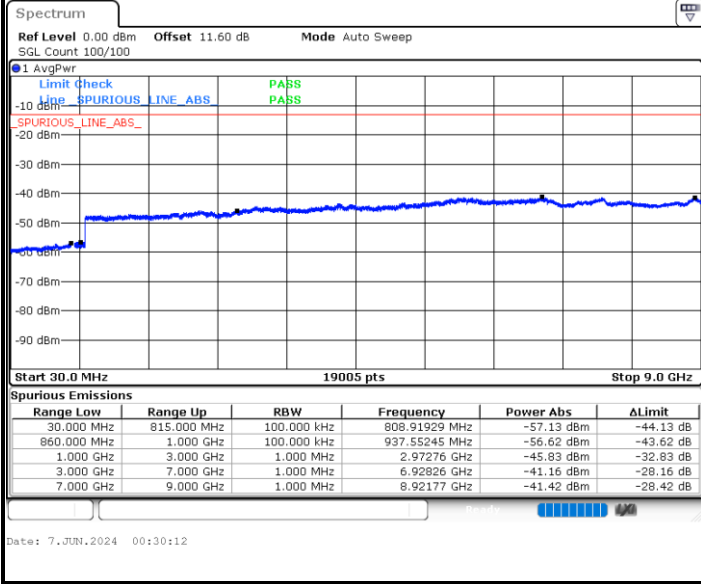

LTE Band 5B / 5MHz+10MHz

QPSK

Highest Channel / 1RB0 and 1RB49

Highest Channel / 1RB24 and 1RB0

Date: 6 JUN.2024 23:43:48

Date: 6 JUN.2024 23:51:20

LTE Band 5B / 10MHz+5MHz

QPSK

Lowest Channel / 1RB0 and 1RB24

Lowest Channel / 1RB49 and 1RB0

Date: 7 JUN.2024 00:11:57

Date: 7 JUN.2024 00:19:24

Middle Channel / 1RB0 and 1RB24

Middle Channel / 1RB49 and 1RB0

Date: 7 JUN.2024 00:46:40

Date: 7 JUN.2024 00:45:11

LTE Band 5B / 10MHz+5MHz

QPSK

Highest Channel / 1RB0 and 1RB24

Highest Channel / 1RB49 and 1RB0

LTE Band 5B / 10MHz+10MHz

QPSK

Lowest Channel / 1RB0 and 1RB49

Lowest Channel / 1RB49 and 1RB0

Highest Channel / 1RB0 and 1RB49

Highest Channel / 1RB49 and 1RB0

Date: 7 JUN.2024 01:15:29

Date: 7 JUN.2024 01:22:31

LTE Band 7

Peak-to-Average Ratio

Mode	LTE Band 7 / 20MHz				
Mod.	QPSK	16QAM	64QAM	256QAM	Limit: 13dB
RB Size	Full RB	Full RB	Full RB	Full RB	Result
Middle CH	4.09	5.19	6.12	6.58	PASS