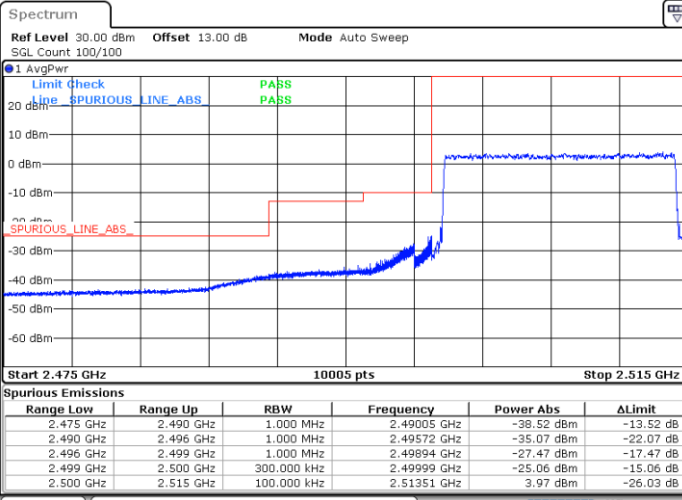

Highest Band Edge / Full RB

Date: 29.MAY.2024 19:48:03

LTE Band 7 / 10MHz / 64QAM

Lowest Band Edge / Full RB

Highest Band Edge / Full RB

Date: 29.MAY.2024 19:49:07

Date: 29.MAY.2024 19:51:17

LTE Band 7 / 10MHz / 256QAM

Lowest Band Edge / Full RB

Highest Band Edge / Full RB

Date: 29.MAY.2024 20:21:28

Date: 29.MAY.2024 20:24:56

LTE Band 7 / 15MHz / QPSK

Lowest Band Edge / Full RB

Date: 29.MAY.2024 19:52:21

Highest Band Edge / Full RB

Date: 29.MAY.2024 19:56:40

LTE Band 7 / 15MHz / 16QAM

Lowest Band Edge / Full RB

Date: 29.MAY.2024 19:53:24

Highest Band Edge / Full RB

Date: 29.MAY.2024 19:57:43

LTE Band 7 / 15MHz / 64QAM

Lowest Band Edge / Full RB

Date: 29.MAY.2024 19:58:49

Highest Band Edge / Full RB

Date: 29.MAY.2024 20:00:57

LTE Band 7 / 15MHz / 256QAM

Lowest Band Edge / Full RB

Date: 29.MAY.2024 20:26:40

Highest Band Edge / Full RB

Date: 29.MAY.2024 20:30:07