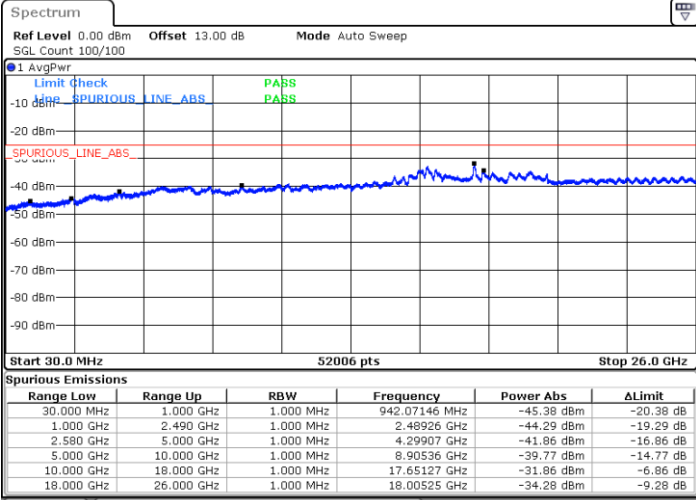

LTE Band 7 / 20MHz / QPSK

Lowest Band Edge / Full RB

Date: 29.MAY.2024 20:02:01

Highest Band Edge / Full RB

Date: 29.MAY.2024 20:07:22

LTE Band 7 / 20MHz / 16QAM

Lowest Band Edge / Full RB

Date: 29.MAY.2024 20:03:05

Highest Band Edge / Full RB

Date: 29.MAY.2024 20:06:20

LTE Band 7 / 20MHz / 64QAM

Lowest Band Edge / Full RB

Date: 29.MAY.2024 20:08:26

Highest Band Edge / Full RB

Date: 29.MAY.2024 20:10:32

LTE Band 7 / 20MHz / 256QAM

Lowest Band Edge / Full RB

Date: 29.MAY.2024 20:31:33

Highest Band Edge / Full RB

Date: 29.MAY.2024 20:35:06

Conducted Spurious Emission

LTE Band 7 / 10MHz

Lowest Channel / QPSK

Middle Channel / QPSK

Date: 29.MAY.2024 20:37:28

Date: 29.MAY.2024 20:38:49

Highest Channel / QPSK

Date: 29.MAY.2024 20:40:10

LTE Band 7 / 15MHz

Lowest Channel / QPSK

Middle Channel / QPSK

Date: 29.MAY.2024 20:41:32