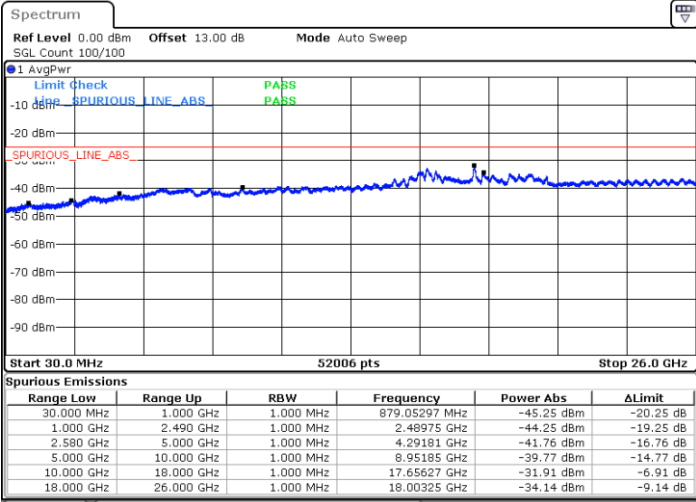

Highest Band Edge / Full RB

Date: 29.MAY.2024 20:06:20

LTE Band 7 / 20MHz / 64QAM

Lowest Band Edge / Full RB

Date: 29.MAY.2024 20:08:26

Highest Band Edge / Full RB

Date: 29.MAY.2024 20:10:32

LTE Band 7 / 20MHz / 256QAM

Lowest Band Edge / Full RB

Date: 29.MAY.2024 20:31:33

Highest Band Edge / Full RB

Date: 29.MAY.2024 20:35:06

Conducted Spurious Emission

LTE Band 7 / 10MHz

Lowest Channel / QPSK

Middle Channel / QPSK

Date: 29.MAY.2024 20:37:28

Date: 29.MAY.2024 20:38:49

Highest Channel / QPSK

Date: 29.MAY.2024 20:40:10

LTE Band 7 / 15MHz

Lowest Channel / QPSK

Middle Channel / QPSK

Date: 29.MAY.2024 20:41:32

Date: 29.MAY.2024 20:42:54

Highest Channel / QPSK

Date: 29.MAY.2024 20:44:17