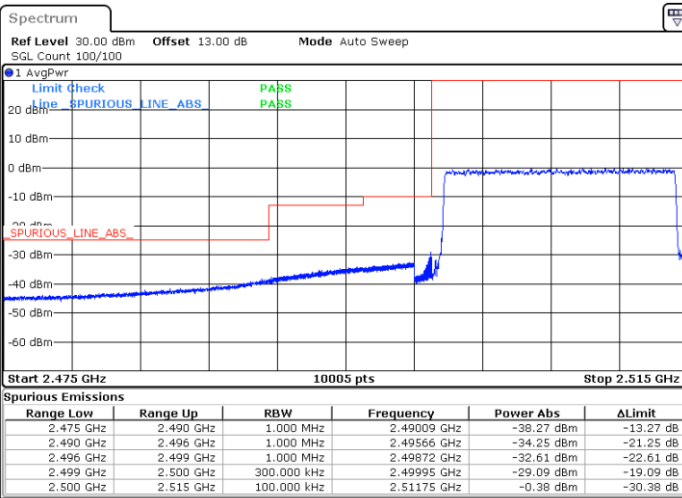

Date: 29.MAY.2024 19:56:40

LTE Band 7 / 15MHz / 16QAM

Lowest Band Edge / Full RB

Date: 29.MAY.2024 19:53:24

Highest Band Edge / Full RB

Date: 29.MAY.2024 19:57:43

LTE Band 7 / 15MHz / 64QAM

Lowest Band Edge / Full RB

Date: 29.MAY.2024 19:58:49

Highest Band Edge / Full RB

Date: 29.MAY.2024 20:00:57

LTE Band 7 / 15MHz / 256QAM

Lowest Band Edge / Full RB

Date: 29.MAY.2024 20:26:40

Highest Band Edge / Full RB

Date: 29.MAY.2024 20:30:07

LTE Band 7 / 20MHz / QPSK

Lowest Band Edge / Full RB

Date: 29.MAY.2024 20:02:01

Highest Band Edge / Full RB

Date: 29.MAY.2024 20:07:22

LTE Band 7 / 20MHz / 16QAM

Lowest Band Edge / Full RB

Date: 29.MAY.2024 20:03:05

Highest Band Edge / Full RB

Date: 29.MAY.2024 20:06:20

LTE Band 7 / 20MHz / 64QAM

Lowest Band Edge / Full RB

Date: 29.MAY.2024 20:08:26

Highest Band Edge / Full RB

Date: 29.MAY.2024 20:10:32

LTE Band 7 / 20MHz / 256QAM