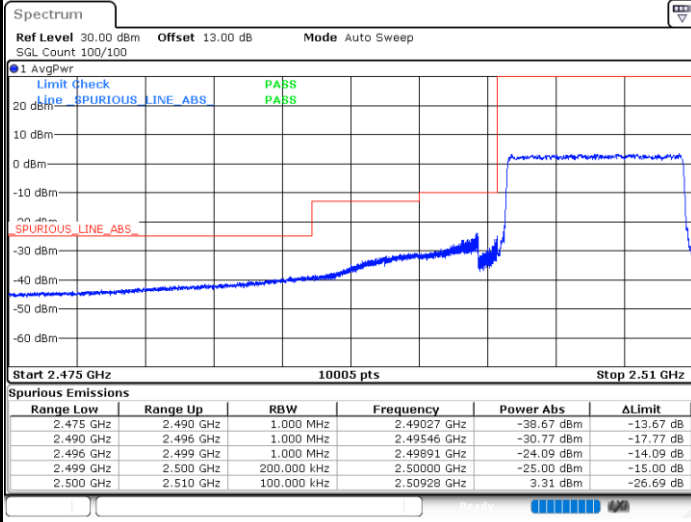

LTE Band 7 / 10MHz / QPSK

Lowest Band Edge / Full RB

Date: 29.MAY.2024 19:42:44

Highest Band Edge / Full RB

Date: 29.MAY.2024 19:47:00

LTE Band 7 / 10MHz / 16QAM

Lowest Band Edge / Full RB

Date: 29.MAY.2024 19:43:16

Highest Band Edge / Full RB

Date: 29.MAY.2024 19:48:03

LTE Band 7 / 10MHz / 64QAM

Lowest Band Edge / Full RB

Highest Band Edge / Full RB

Date: 29.MAY.2024 19:49:07

Date: 29.MAY.2024 19:51:17

LTE Band 7 / 10MHz / 256QAM

Lowest Band Edge / Full RB

Highest Band Edge / Full RB

Date: 29.MAY.2024 20:21:28

Date: 29.MAY.2024 20:24:56

LTE Band 7 / 15MHz / QPSK

Lowest Band Edge / Full RB

Date: 29.MAY.2024 19:52:21

Highest Band Edge / Full RB

Date: 29.MAY.2024 19:56:40

LTE Band 7 / 15MHz / 16QAM

Lowest Band Edge / Full RB

Date: 29.MAY.2024 19:53:24

Highest Band Edge / Full RB

Date: 29.MAY.2024 19:57:43

LTE Band 7 / 15MHz / 64QAM

Lowest Band Edge / Full RB