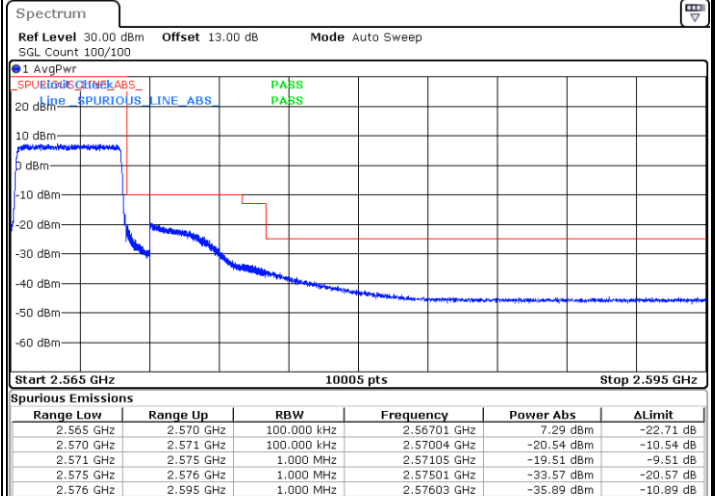

Date: 29.MAY.2024 19:31:45

Lowest Band Edge / Full RB

Date: 29.MAY.2024 19:24:48

Highest Band Edge / Full RB

Date: 29.MAY.2024 19:33:51

LTE Band 7 / 5MHz / 16QAM

Lowest Band Edge / 1RB

Date: 29.MAY.2024 19:23:42

Highest Band Edge / 1 RB

Date: 29.MAY.2024 19:32:48

Lowest Band Edge / Full RB

Date: 29.MAY.2024 19:25:50

Highest Band Edge / Full RB

Date: 29.MAY.2024 19:34:58

LTE Band 7 / 5MHz / 64QAM

Lowest Band Edge / 1RB

Date: 29.MAY.2024 19:37:23

Highest Band Edge / 1 RB

Date: 29.MAY.2024 19:40:36

Lowest Band Edge / Full RB

Date: 29.MAY.2024 19:38:27

Highest Band Edge / Full RB

Date: 29.MAY.2024 19:41:39

LTE Band 7 / 5MHz / 256QAM

Lowest Band Edge / 1RB

Date: 29.MAY.2024 20:13:18

Highest Band Edge / 1 RB

Date: 29.MAY.2024 20:17:51

Lowest Band Edge / Full RB

Date: 29.MAY.2024 20:14:26

Highest Band Edge / Full RB

Date: 29.MAY.2024 20:18:57