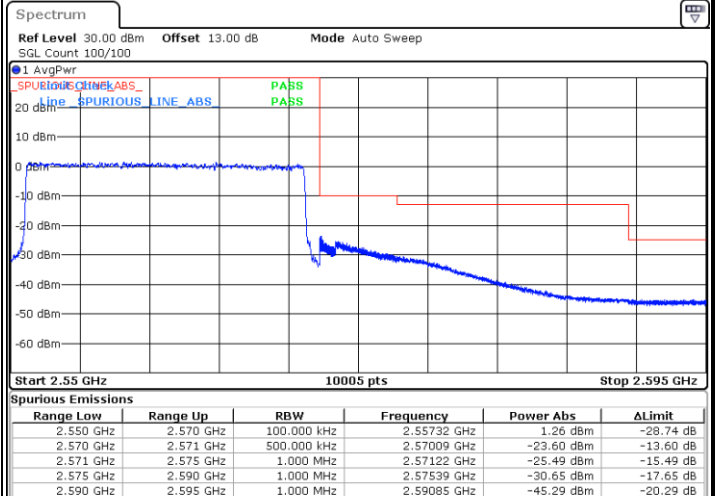

Date: 29.MAY.2024 19:58:49

Highest Band Edge / Full RB

Date: 29.MAY.2024 20:00:57

LTE Band 7 / 15MHz / 256QAM

Lowest Band Edge / Full RB

Date: 29.MAY.2024 20:26:40

Highest Band Edge / Full RB

Date: 29.MAY.2024 20:30:07

LTE Band 7 / 20MHz / QPSK

Lowest Band Edge / Full RB

Date: 29.MAY.2024 20:02:01

Highest Band Edge / Full RB

Date: 29.MAY.2024 20:07:22

LTE Band 7 / 20MHz / 16QAM

Lowest Band Edge / Full RB

Date: 29.MAY.2024 20:03:05

Highest Band Edge / Full RB

Date: 29.MAY.2024 20:06:20

LTE Band 7 / 20MHz / 64QAM

Lowest Band Edge / Full RB

Date: 29.MAY.2024 20:08:26

Highest Band Edge / Full RB

Date: 29.MAY.2024 20:10:32

LTE Band 7 / 20MHz / 256QAM

Lowest Band Edge / Full RB

Date: 29.MAY.2024 20:31:33

Highest Band Edge / Full RB

Date: 29.MAY.2024 20:35:06

Conducted Spurious Emission

LTE Band 7 / 10MHz

Lowest Channel / QPSK

Middle Channel / QPSK