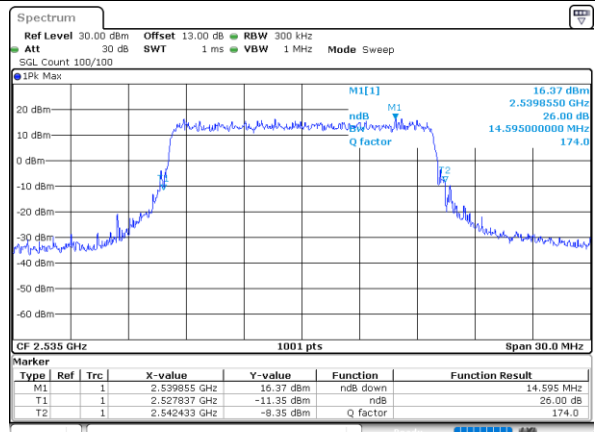

Middle Channel / 15MHz / 16QAM

Date: 29_MAY.2024 19:55:38