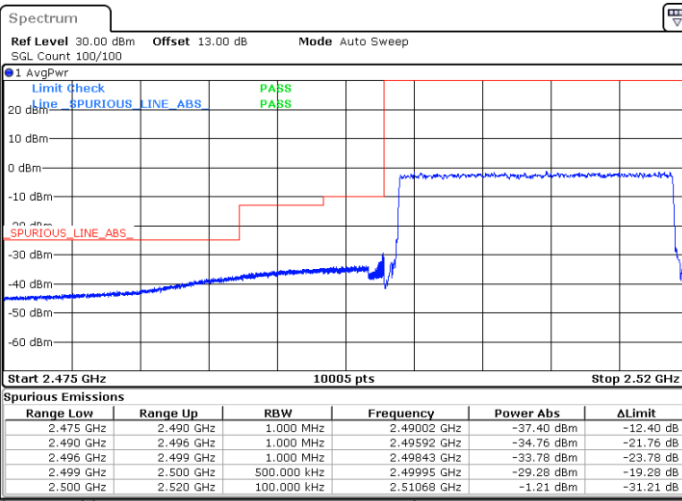

Date: 29.MAY.2024 19:58:49

Highest Band Edge / Full RB

Date: 29.MAY.2024 20:00:57

LTE Band 7 / 15MHz / 256QAM

Lowest Band Edge / Full RB

Date: 29.MAY.2024 20:26:40

Highest Band Edge / Full RB

Date: 29.MAY.2024 20:30:07

LTE Band 7 / 20MHz / QPSK

Lowest Band Edge / Full RB

Date: 29.MAY.2024 20:02:01

Highest Band Edge / Full RB

Date: 29.MAY.2024 20:07:22

LTE Band 7 / 20MHz / 16QAM

Lowest Band Edge / Full RB

Date: 29.MAY.2024 20:03:05

Highest Band Edge / Full RB

Date: 29.MAY.2024 20:06:20

LTE Band 7 / 20MHz / 64QAM

Lowest Band Edge / Full RB

Date: 29.MAY.2024 20:08:26

Highest Band Edge / Full RB

Date: 29.MAY.2024 20:10:32

LTE Band 7 / 20MHz / 256QAM

Lowest Band Edge / Full RB

Date: 29.MAY.2024 20:31:33

Highest Band Edge / Full RB

Date: 29.MAY.2024 20:35:06

Conducted Spurious Emission

LTE Band 7 / 10MHz

Lowest Channel / QPSK

Middle Channel / QPSK