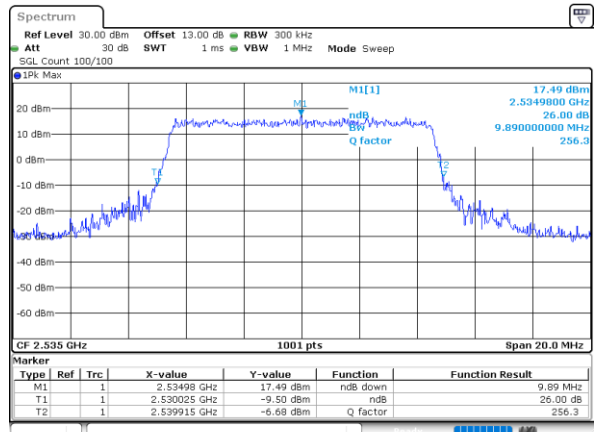

Middle Channel / 20MHz / 16QAM

Date: 29_MAY.2024 20:05:18

Middle Channel / 5MHz / 64QAM

Date: 29_MAY.2024 19:39:32

Middle Channel / 10MHz / 64QAM

Date: 29_MAY.2024 19:50:14

Middle Channel / 15MHz / 64QAM

Date: 29_MAY.2024 19:59:56