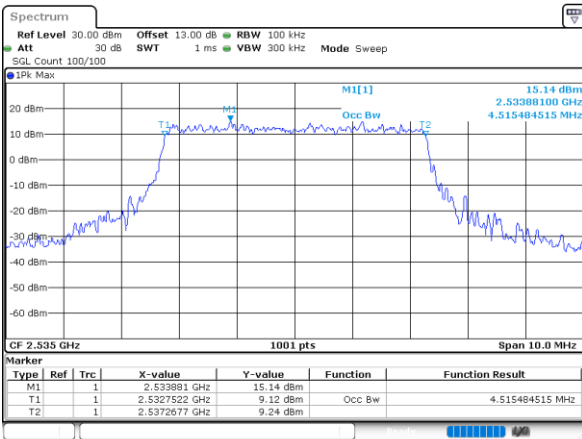

Middle Channel / 5MHz / 64QAM

Date: 29_MAY.2024 19:39:01