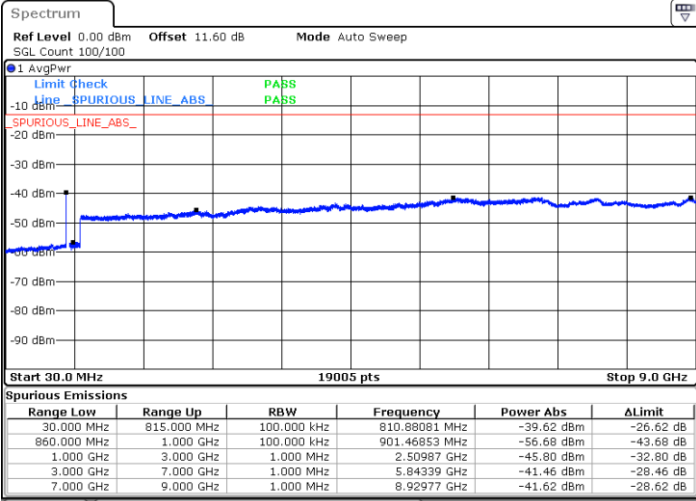

LTE Band 5B / 5MHz+10MHz

QPSK

Highest Channel / 1RB0 and 1RB49

Highest Channel / 1RB24 and 1RB0

Date: 6 JUN.2024 23:43:48

Date: 6 JUN.2024 23:51:20

LTE Band 5B / 10MHz+5MHz

QPSK

Lowest Channel / 1RB0 and 1RB24

Lowest Channel / 1RB49 and 1RB0

Date: 7 JUN.2024 00:11:57

Date: 7 JUN.2024 00:19:24

Middle Channel / 1RB0 and 1RB24

Middle Channel / 1RB49 and 1RB0

Date: 7 JUN.2024 00:46:40

Date: 7 JUN.2024 00:45:11

LTE Band 5B / 10MHz+5MHz

QPSK

Highest Channel / 1RB0 and 1RB24

Highest Channel / 1RB49 and 1RB0

LTE Band 5B / 10MHz+10MHz

QPSK

Lowest Channel / 1RB0 and 1RB49

Lowest Channel / 1RB49 and 1RB0