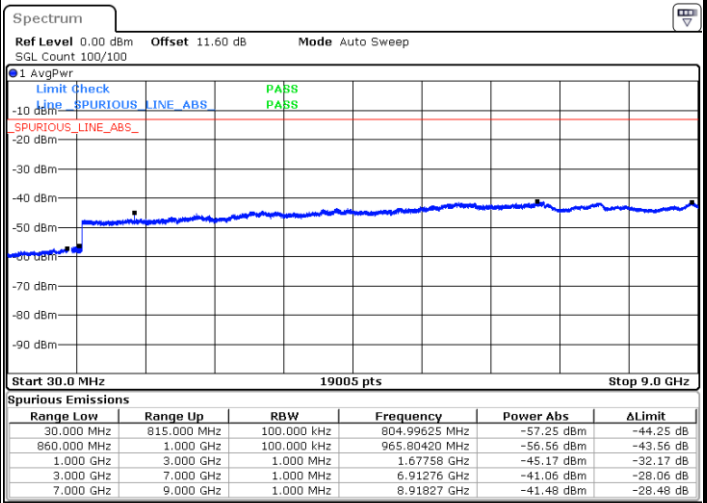

LTE Band 5B / 5MHz+10MHz

QPSK

Highest Channel / 1RB0 and 1RB49

Highest Channel / 1RB24 and 1RB0

Date: 6 JUN.2024 23:43:48

Date: 6 JUN.2024 23:51:20

LTE Band 5B / 10MHz+5MHz

QPSK

Lowest Channel / 1RB0 and 1RB24

Lowest Channel / 1RB49 and 1RB0

Date: 7 JUN.2024 00:11:57

Date: 7 JUN.2024 00:19:24

Middle Channel / 1RB0 and 1RB24

Middle Channel / 1RB49 and 1RB0

Date: 7 JUN.2024 00:46:40

Date: 7 JUN.2024 00:45:11

LTE Band 5B / 10MHz+5MHz

QPSK

Highest Channel / 1RB0 and 1RB24

Highest Channel / 1RB49 and 1RB0

LTE Band 5B / 10MHz+10MHz

QPSK

Lowest Channel / 1RB0 and 1RB49

Lowest Channel / 1RB49 and 1RB0

Highest Channel / 1RB0 and 1RB49

Highest Channel / 1RB49 and 1RB0

Date: 7 JUN.2024 01:15:29

Date: 7 JUN.2024 01:22:31

LTE Band 7

Peak-to-Average Ratio

Mode	LTE Band 7 / 20MHz				
Mod.	QPSK	16QAM	64QAM	256QAM	Limit: 13dB
RB Size	Full RB	Full RB	Full RB	Full RB	Result
Middle CH	4.09	5.19	6.12	6.58	PASS