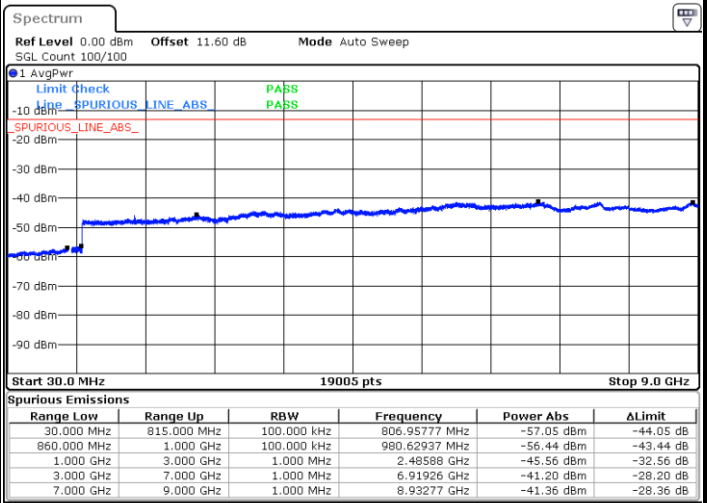

Lowest Channel / 1RB0 and 1RB24

Lowest Channel / 1RB49 and 1RB0

Date: 7 JUN.2024 00:11:57

Date: 7 JUN.2024 00:19:24

Middle Channel / 1RB0 and 1RB24

Middle Channel / 1RB49 and 1RB0

Date: 7 JUN.2024 00:46:40

Date: 7 JUN.2024 00:45:11

LTE Band 5B / 10MHz+5MHz

QPSK

Highest Channel / 1RB0 and 1RB24

Highest Channel / 1RB49 and 1RB0

LTE Band 5B / 10MHz+10MHz

QPSK

Lowest Channel / 1RB0 and 1RB49

Lowest Channel / 1RB49 and 1RB0

Date: 7 JUN.2024 00:59:12

Date: 7 JUN.2024 01:06:10

Middle Channel / 1RB0 and 1RB49

Middle Channel / 1RB49 and 1RB0

Date: 7 JUN.2024 01:29:13

Date: 7 JUN.2024 01:27:53

LTE Band 5B / 10MHz+10MHz

QPSK

Highest Channel / 1RB0 and 1RB49

Highest Channel / 1RB49 and 1RB0

Date: 7 JUN.2024 01:15:29

Date: 7 JUN.2024 01:22:31

LTE Band 7

Peak-to-Average Ratio

Mode	LTE Band 7 / 20MHz				
Mod.	QPSK	16QAM	64QAM	256QAM	Limit: 13dB
RB Size	Full RB	Full RB	Full RB	Full RB	Result
Middle CH	4.09	5.19	6.12	6.58	PASS