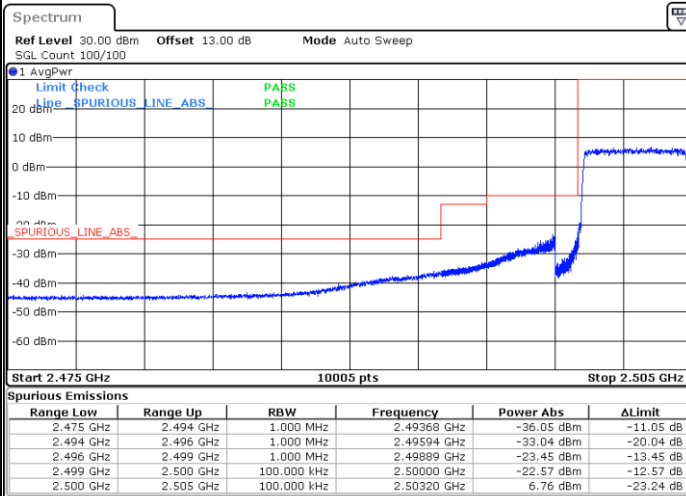

Date: 29.MAY.2024 19:31:45

Lowest Band Edge / Full RB

Date: 29.MAY.2024 19:24:48

Highest Band Edge / Full RB

Date: 29.MAY.2024 19:33:51

LTE Band 7 / 5MHz / 16QAM

Lowest Band Edge / 1RB

Date: 29.MAY.2024 19:23:42

Highest Band Edge / 1 RB

Date: 29.MAY.2024 19:32:48

Lowest Band Edge / Full RB

Date: 29.MAY.2024 19:25:50

Highest Band Edge / Full RB

Date: 29.MAY.2024 19:34:58

LTE Band 7 / 5MHz / 64QAM

Lowest Band Edge / 1RB

Date: 29.MAY.2024 19:37:23

Highest Band Edge / 1 RB

Date: 29.MAY.2024 19:40:36

Lowest Band Edge / Full RB

Date: 29.MAY.2024 19:38:27

Highest Band Edge / Full RB

Date: 29.MAY.2024 19:41:39

LTE Band 7 / 5MHz / 256QAM

Lowest Band Edge / 1RB

Date: 29.MAY.2024 20:13:18

Highest Band Edge / 1 RB

Date: 29.MAY.2024 20:17:51

Lowest Band Edge / Full RB

Date: 29.MAY.2024 20:14:26

Highest Band Edge / Full RB

Date: 29.MAY.2024 20:18:57