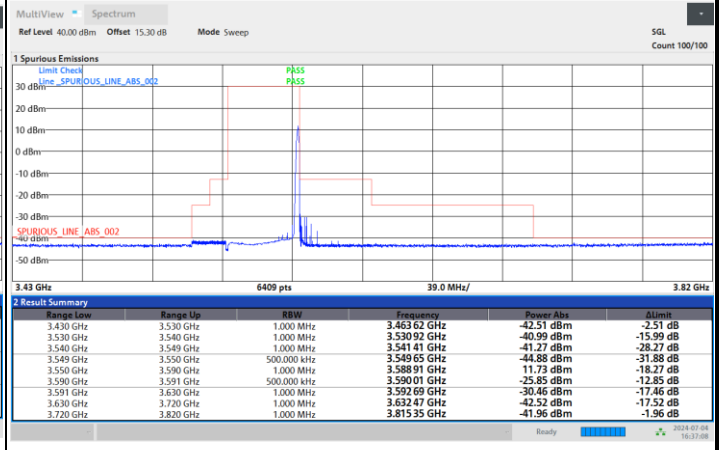

Full RB

FR1 n48 / 40MHz / CP OFDM / QPSK

Lowest Channel

1RB0

1RBmax

Full RB

FR1 n48 / 40MHz / CP OFDM / QPSK

Middle Channel