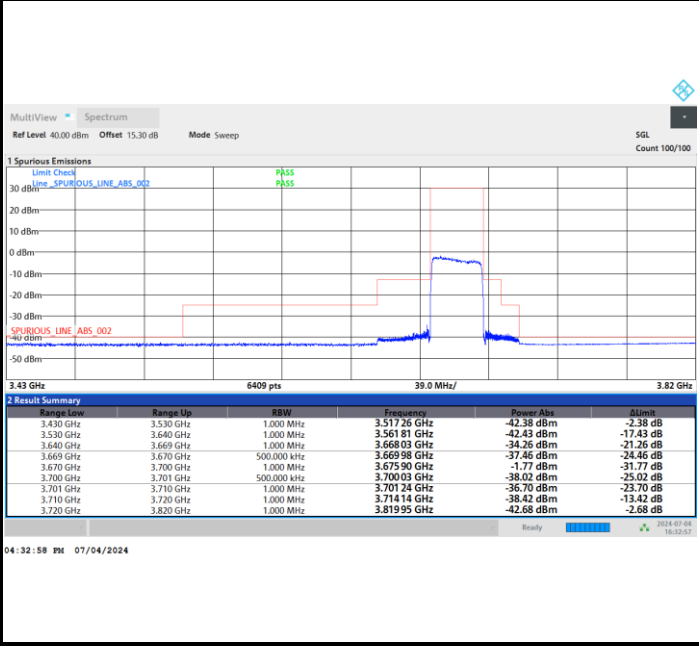

Lowest Channel

Full RB

FR1 n48 / 30MHz / CP OFDM / 64QAM

Middle Channel

Full RB

FR1 n48 / 30MHz / CP OFDM / 64QAM

Highest Channel

Full RB