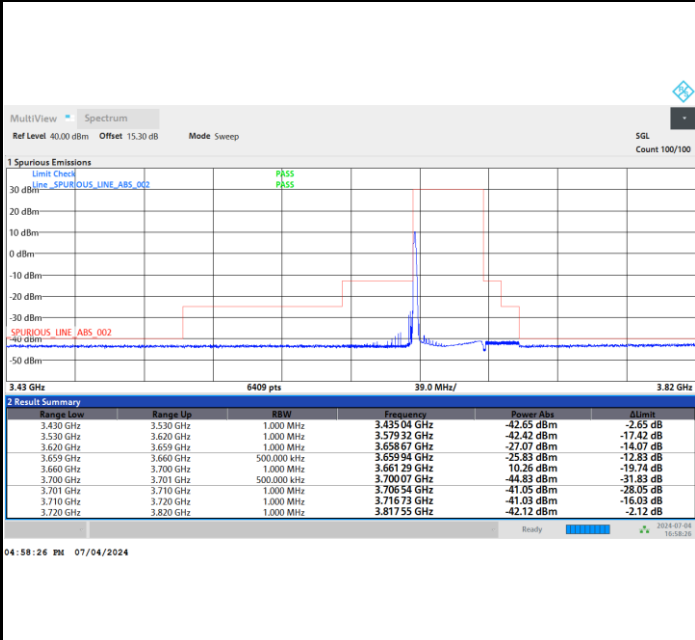

1RBmax

Full RB

FR1 n48 / 40MHz / CP OFDM / 16QAM

Highest Channel

1RB0

1RBmax

Full RB

FR1 n48 / 40MHz / CP OFDM / 64QAM