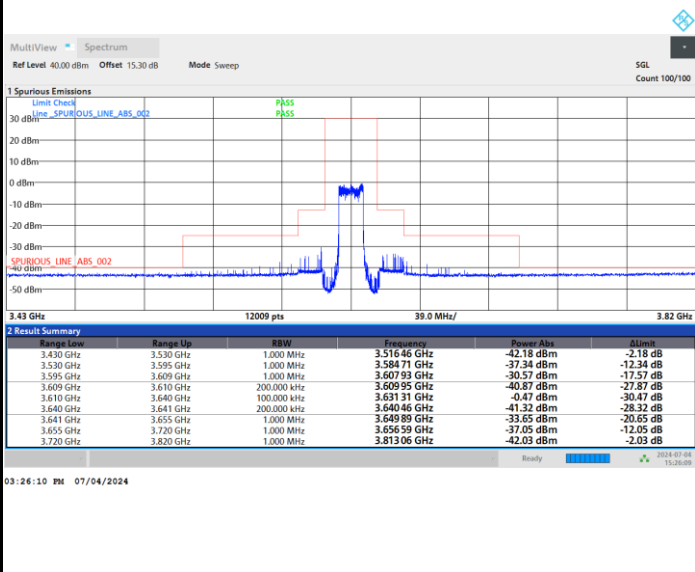

Lowest Channel

Full RB

FR1 n48 / 15MHz / CP OFDM / 64QAM

Middle Channel

Full RB

FR1 n48 / 15MHz / CP OFDM / 64QAM

Highest Channel

Full RB