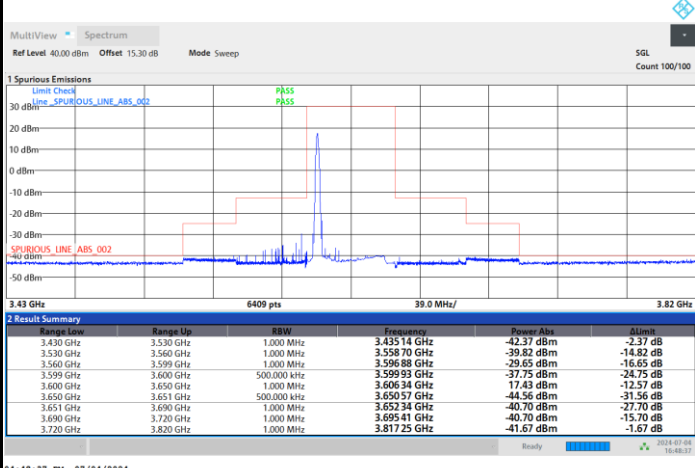

1RBmax

Full RB

FR1 n48 / 40MHz / CP OFDM / 16QAM

Highest Channel

1RB0

1RBmax

Full RB

FR1 n48 / 40MHz / CP OFDM / 64QAM