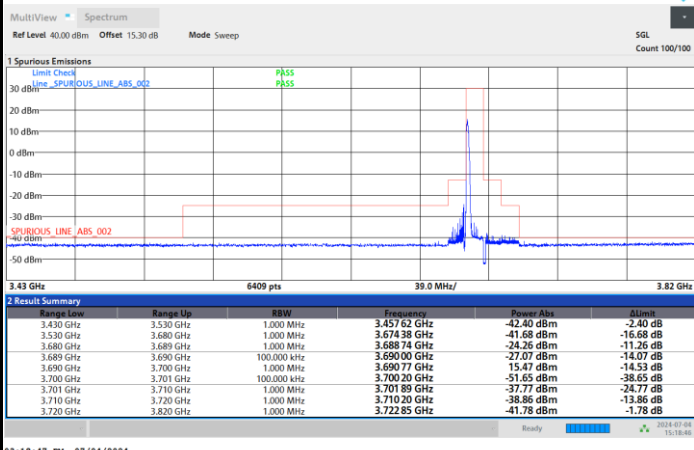

FR1 n48 / 10MHz / CP OFDM / 256QAM

Highest Channel

1RB0

1RBmax

Full RB

FR1 n48 / 15MHz / CP OFDM / QPSK

Lowest Channel

Full RB