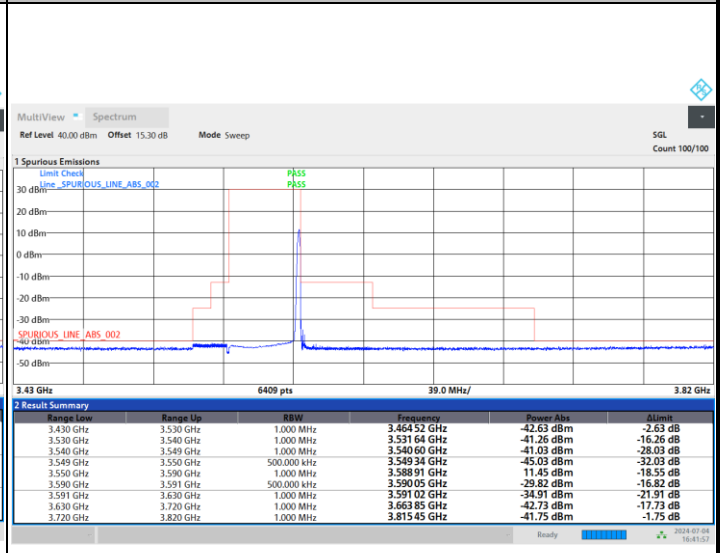

FR1 n48 / 40MHz / CP OFDM / 64QAM

Lowest Channel

1RB0

1RBmax