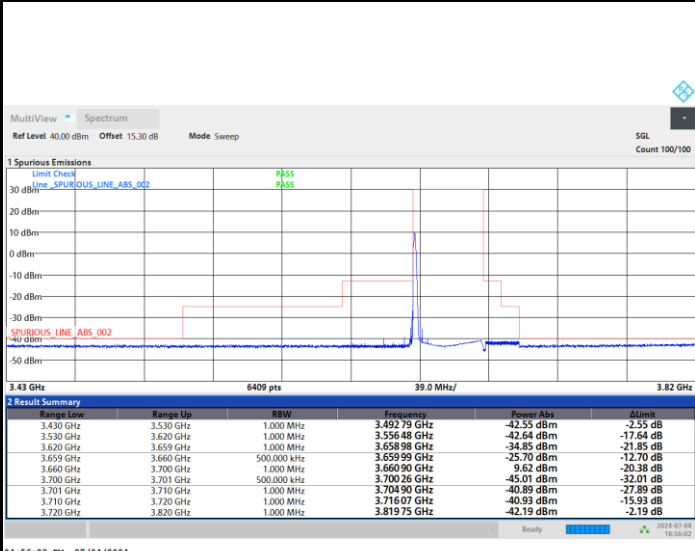

1RB0

1RBmax

Full RB

FR1 n48 / 40MHz / CP OFDM / QPSK

Highest Channel

1RB0

1RBmax

Full RB