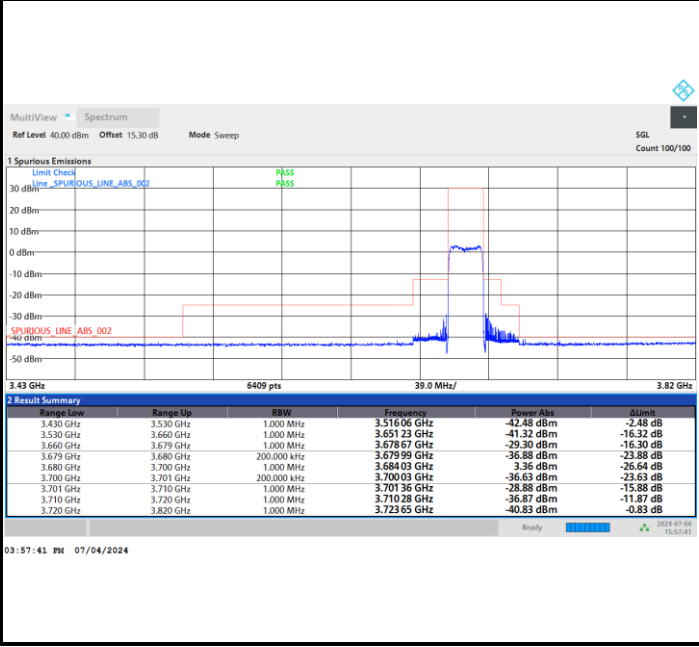

Middle Channel

Full RB

FR1 n48 / 20MHz / CP OFDM / 256QAM

Highest Channel

Full RB

FR1 n48 / 30MHz / CP OFDM / QPSK

Lowest Channel

Full RB