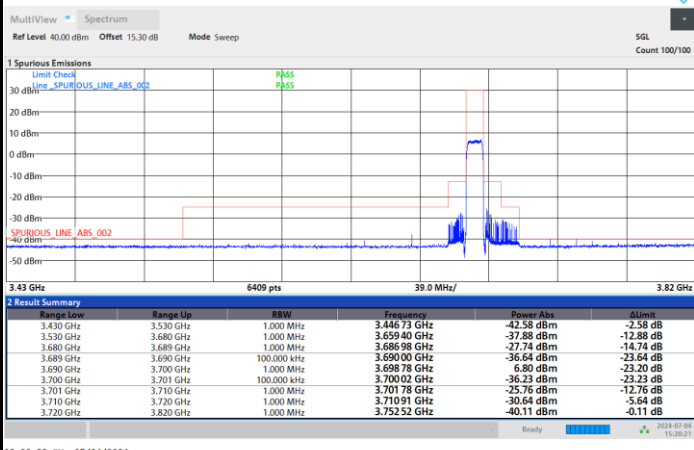

FR1 n48 / 10MHz / CP OFDM / 256QAM

Highest Channel

1RB0

1RBmax

Full RB

FR1 n48 / 15MHz / CP OFDM / QPSK

Lowest Channel

Full RB