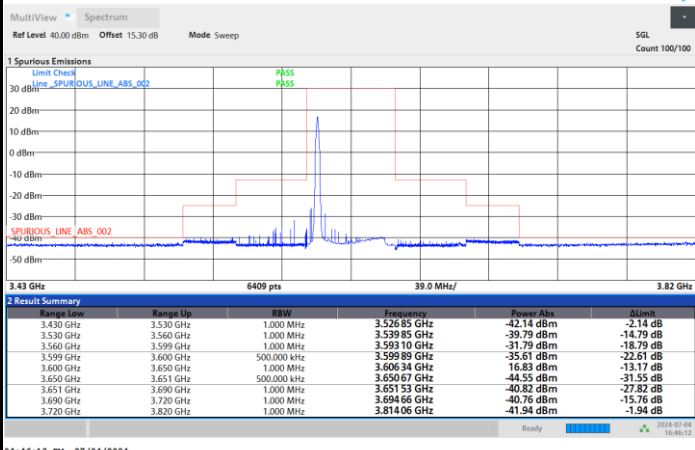

FR1 n48 / 40MHz / CP OFDM / QPSK

Middle Channel

1RB0

1RBmax