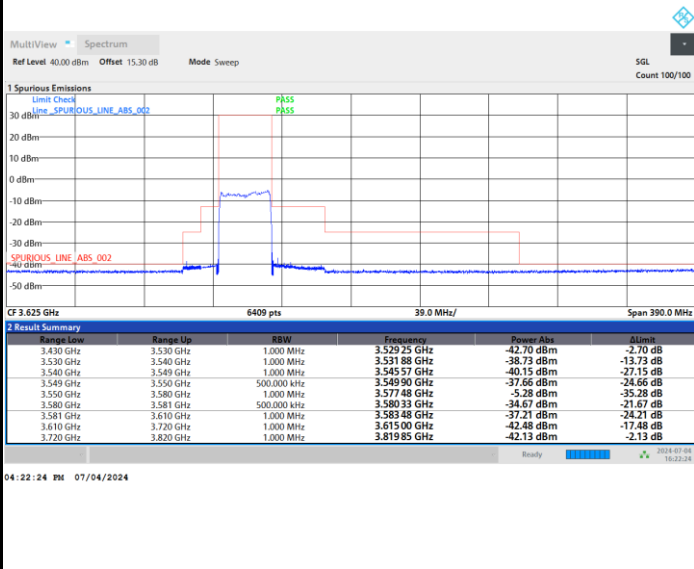

FR1 n48 / 30MHz / CP OFDM / 256QAM

Lowest Channel

Full RB