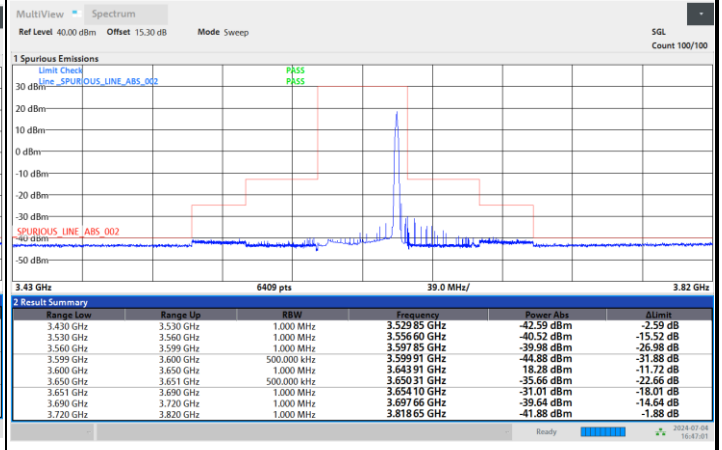

FR1 n48 / 40MHz / CP OFDM / QPSK

Middle Channel

1RB0

1RBmax