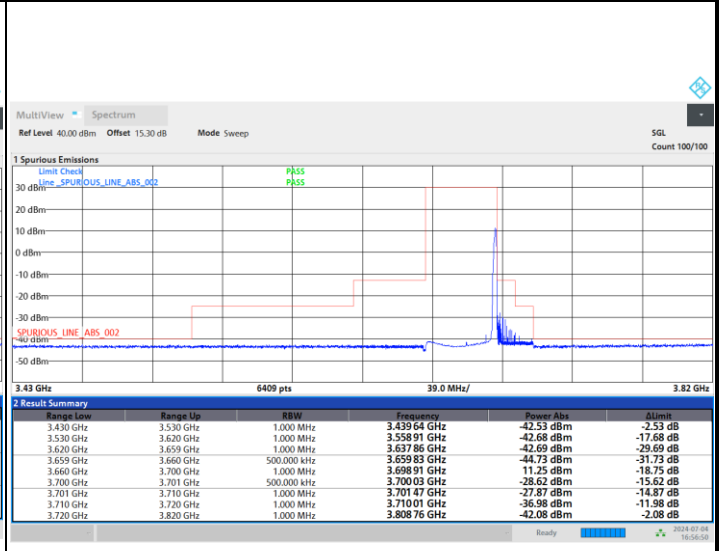

1RB0

1RBmax

Full RB

FR1 n48 / 40MHz / CP OFDM / QPSK

Highest Channel

1RB0

1RBmax

Full RB