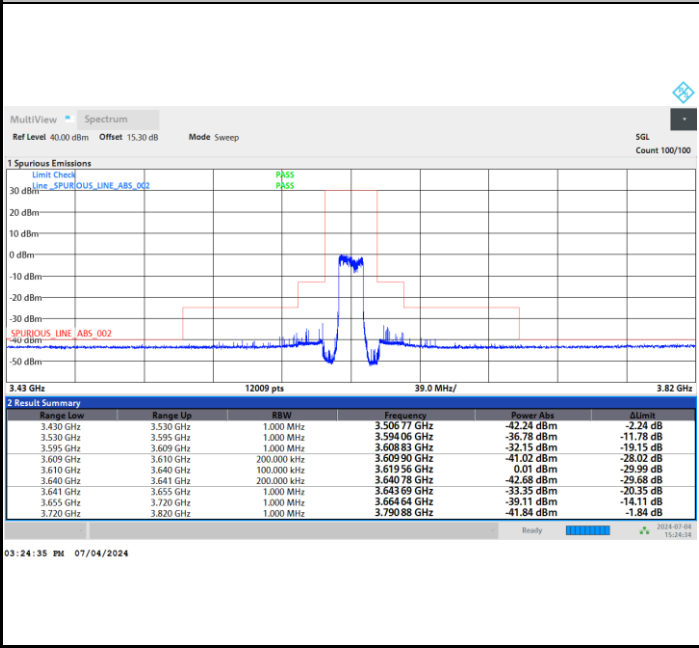

FR1 n48 / 15MHz / CP OFDM / QPSK

Middle Channel

Full RB