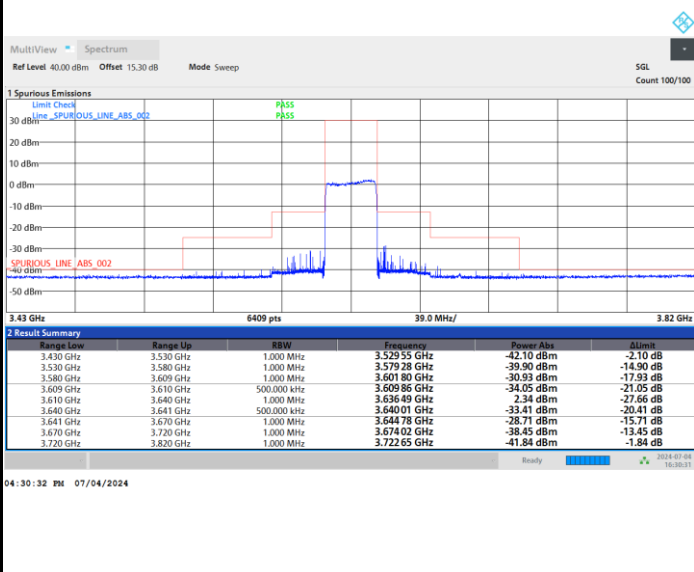

FR1 n48 / 30MHz / CP OFDM / 256QAM

Lowest Channel

Full RB

FR1 n48 / 30MHz / CP OFDM / 256QAM

Middle Channel

Full RB

FR1 n48 / 30MHz / CP OFDM / 256QAM

Highest Channel