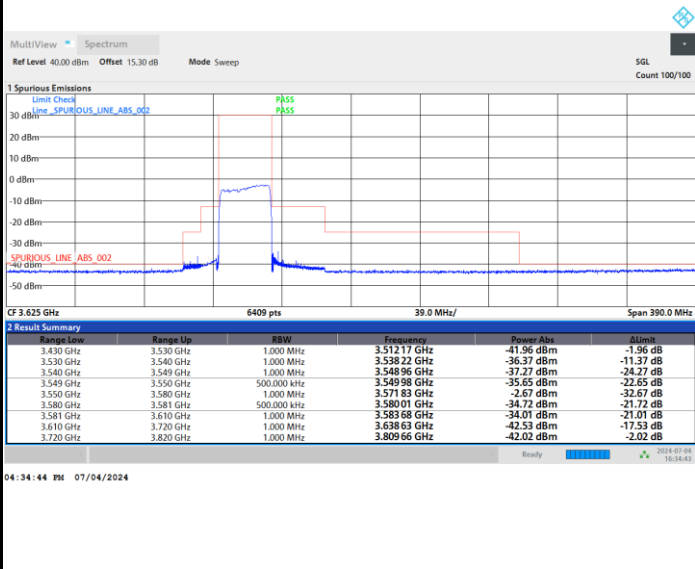

Middle Channel

Full RB

FR1 n48 / 20MHz / CP OFDM / 256QAM

Highest Channel

Full RB

FR1 n48 / 30MHz / CP OFDM / QPSK

Lowest Channel

Full RB