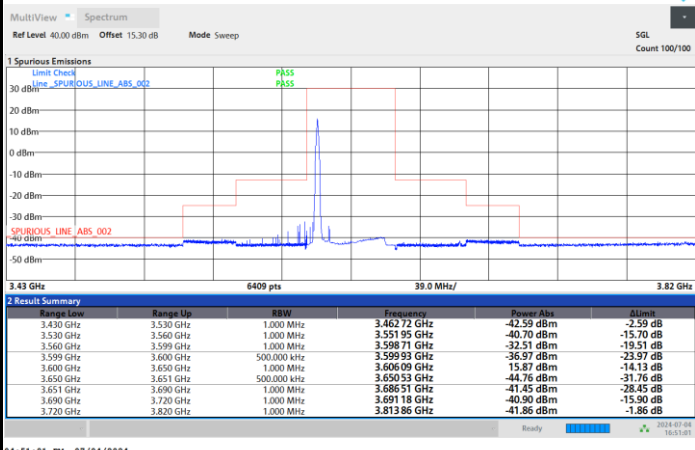

Lowest Channel

1RB0

1RBmax

Full RB

FR1 n48 / 40MHz / CP OFDM / 64QAM

Middle Channel

1RB0

1RBmax