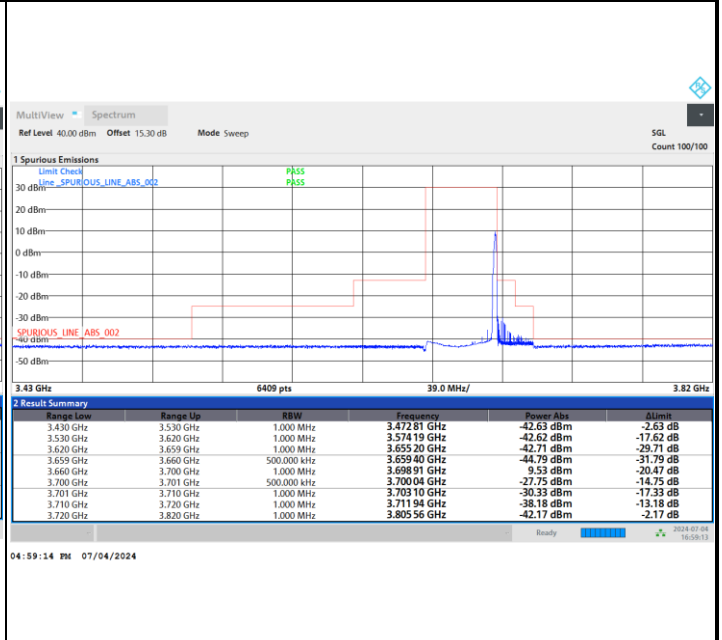

1RBmax

Full RB

FR1 n48 / 40MHz / CP OFDM / 16QAM

Highest Channel

1RB0

1RBmax

Full RB

FR1 n48 / 40MHz / CP OFDM / 64QAM