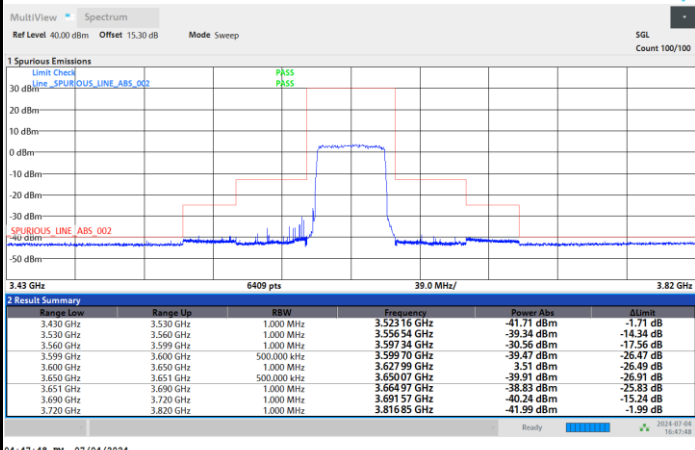

FR1 n48 / 40MHz / CP OFDM / QPSK

Middle Channel

1RB0

1RBmax

Full RB