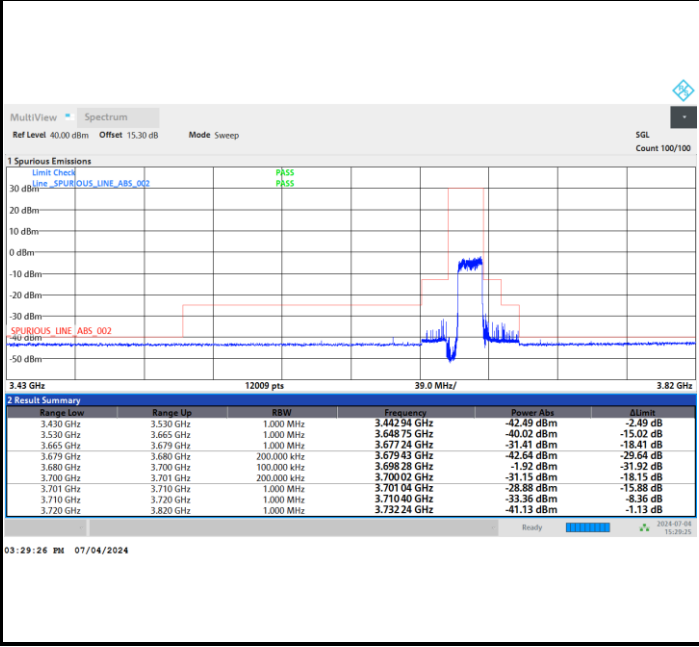

Lowest Channel

Full RB

FR1 n48 / 15MHz / CP OFDM / 64QAM

Middle Channel

Full RB

FR1 n48 / 15MHz / CP OFDM / 64QAM

Highest Channel

Full RB