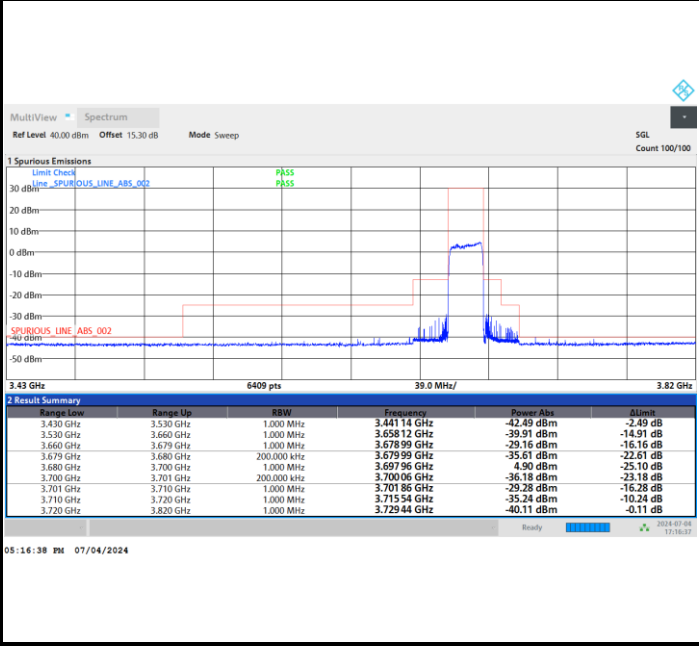

Full RB

FR1 n48 / 20MHz / CP OFDM / 64QAM

Highest Channel

Full RB

FR1 n48 / 20MHz / CP OFDM / 256QAM

Lowest Channel

Full RB

FR1 n48 / 20MHz / CP OFDM / 256QAM