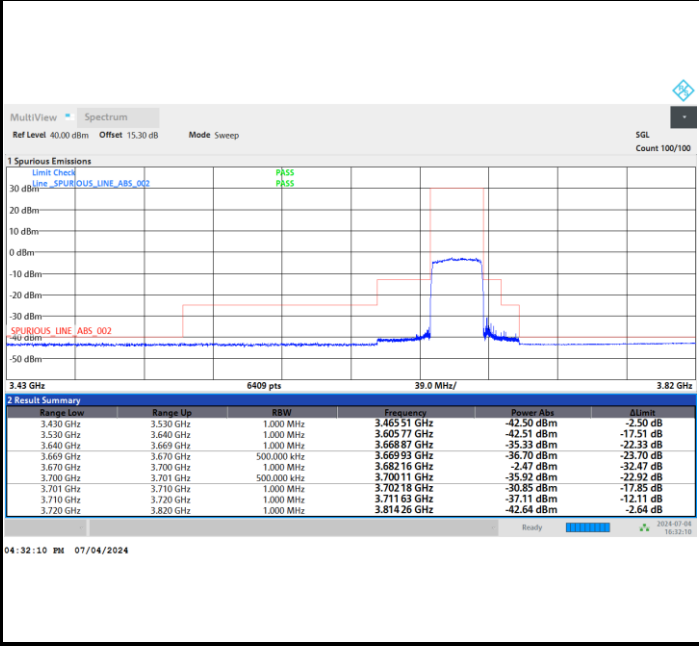

Full RB

FR1 n48 / 30MHz / CP OFDM / 16QAM

Middle Channel

Full RB

FR1 n48 / 30MHz / CP OFDM / 16QAM

Highest Channel

Full RB

FR1 n48 / 30MHz / CP OFDM / 64QAM