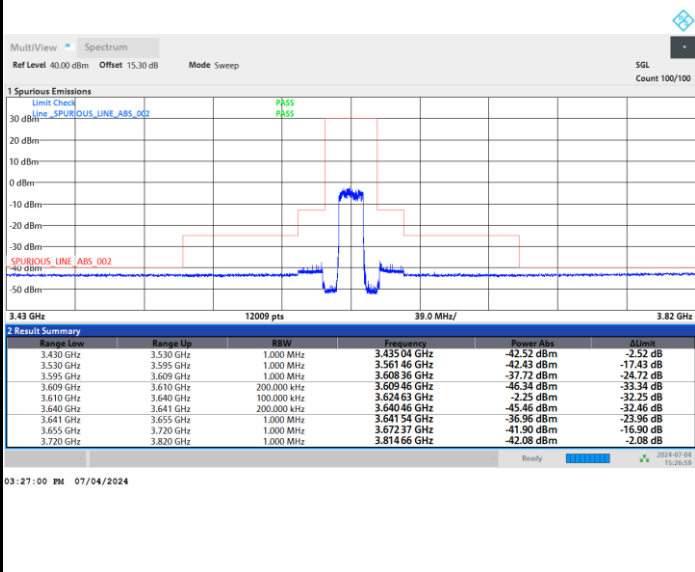

FR1 n48 / 15MHz / CP OFDM / 256QAM

Lowest Channel

Full RB

FR1 n48 / 15MHz / CP OFDM / 256QAM

Middle Channel

Full RB

FR1 n48 / 15MHz / CP OFDM / 256QAM

Highest Channel