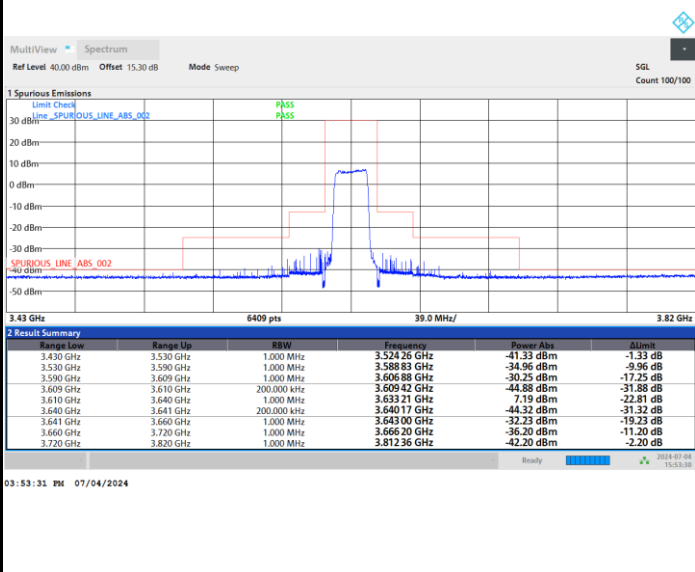

FR1 n48 / 20MHz / CP OFDM / 64QAM

Middle Channel

Full RB