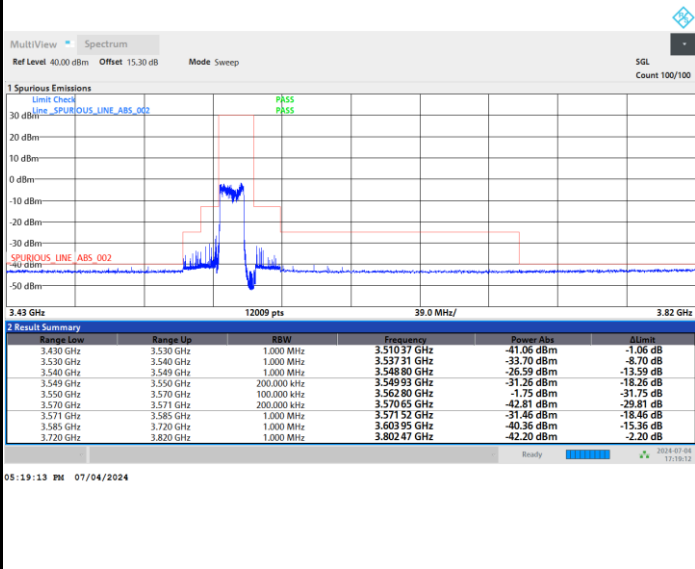

FR1 n48 / 15MHz / CP OFDM / 64QAM

Lowest Channel

Full RB