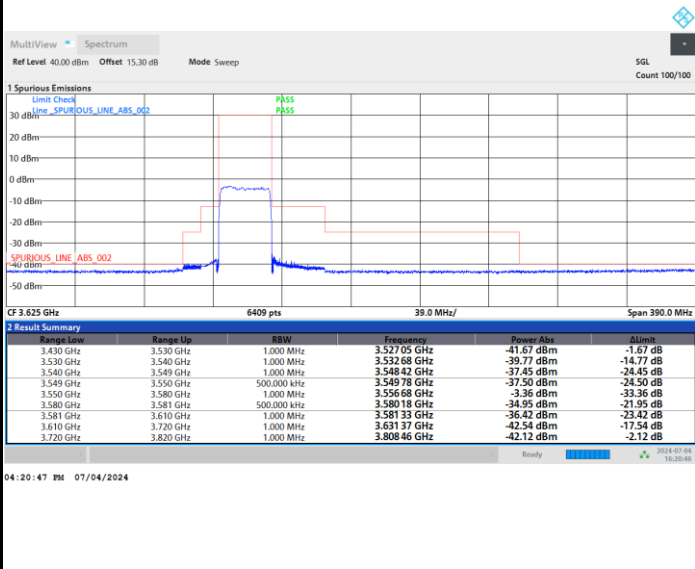

FR1 n48 / 30MHz / CP OFDM / 16QAM

Lowest Channel

Full RB