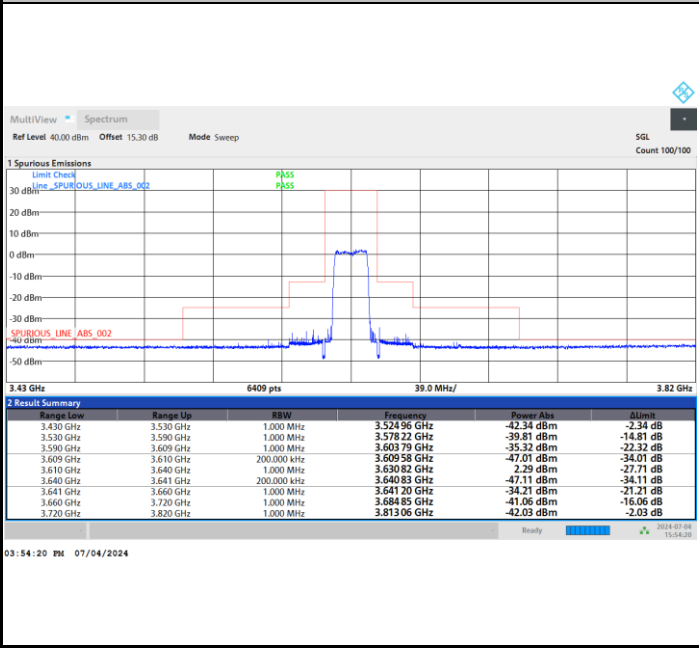

FR1 n48 / 20MHz / CP OFDM / 256QAM

Middle Channel

Full RB