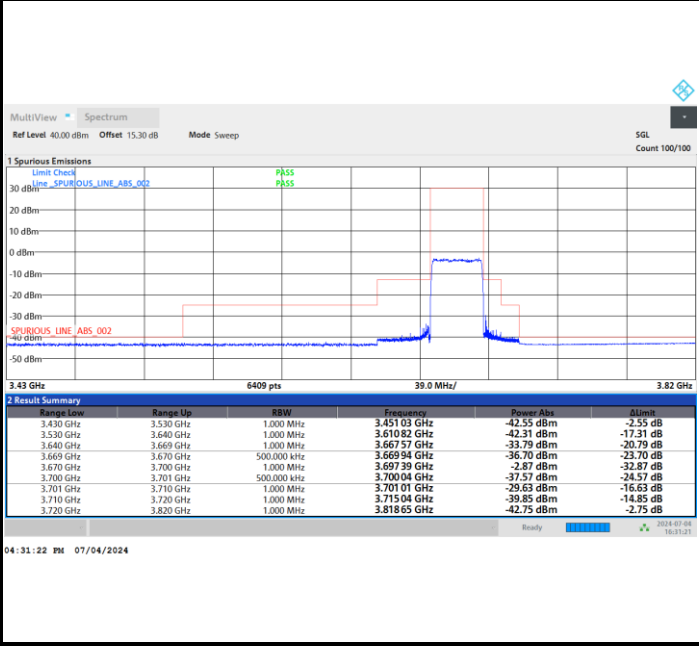

FR1 n48 / 30MHz / CP OFDM / QPSK

Middle Channel

Full RB

FR1 n48 / 30MHz / CP OFDM / QPSK

Highest Channel

Full RB

FR1 n48 / 30MHz / CP OFDM / 16QAM

Lowest Channel