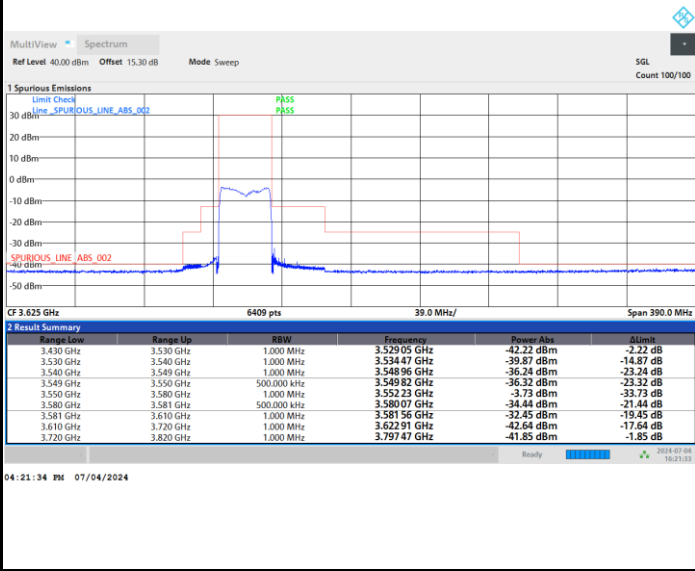

FR1 n48 / 30MHz / CP OFDM / 64QAM

Lowest Channel

Full RB