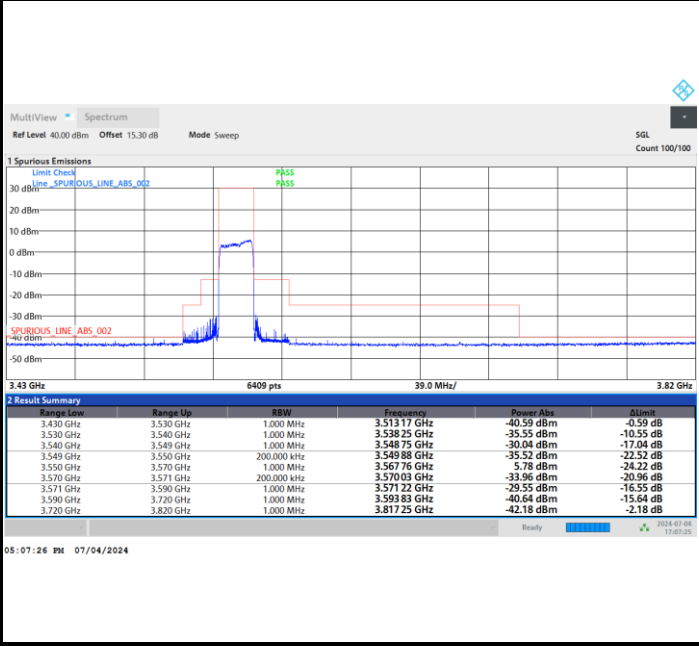

Highest Channel

Full RB

FR1 n48 / 20MHz / CP OFDM / 16QAM

Lowest Channel

Full RB

FR1 n48 / 20MHz / CP OFDM / 16QAM

Middle Channel

Full RB