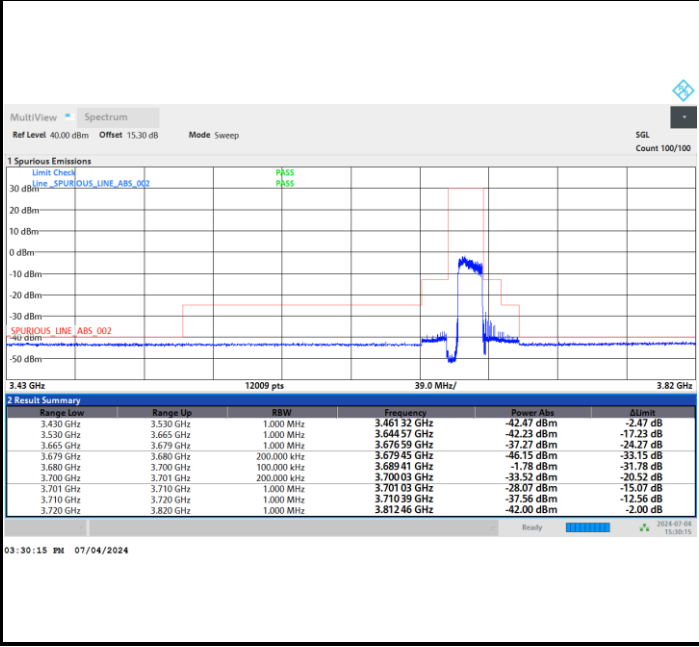

FR1 n48 / 15MHz / CP OFDM / 256QAM

Highest Channel

Full RB