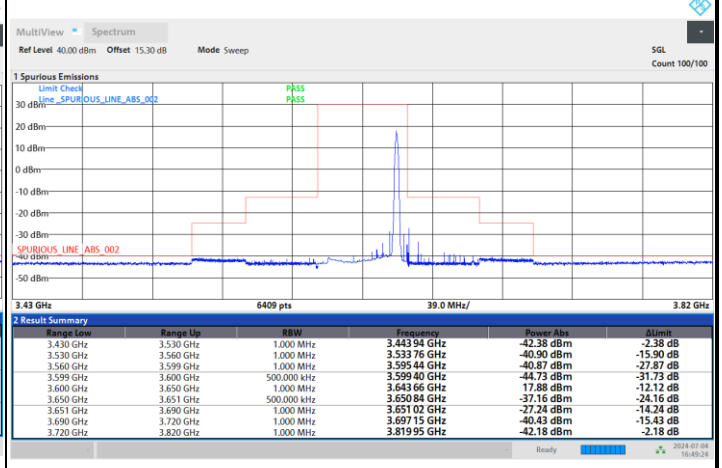

FR1 n48 / 40MHz / CP OFDM / 16QAM

Middle Channel

1RB0

1RBmax