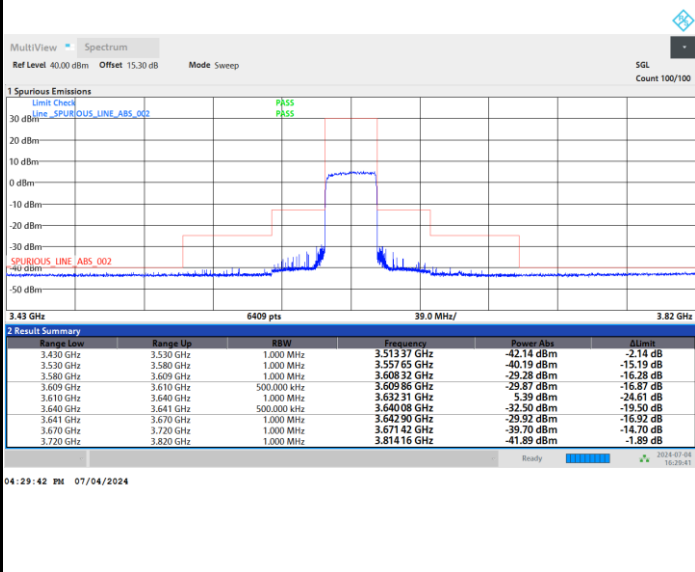

Lowest Channel

Full RB

FR1 n48 / 30MHz / CP OFDM / 64QAM

Middle Channel

Full RB

FR1 n48 / 30MHz / CP OFDM / 64QAM

Highest Channel

Full RB