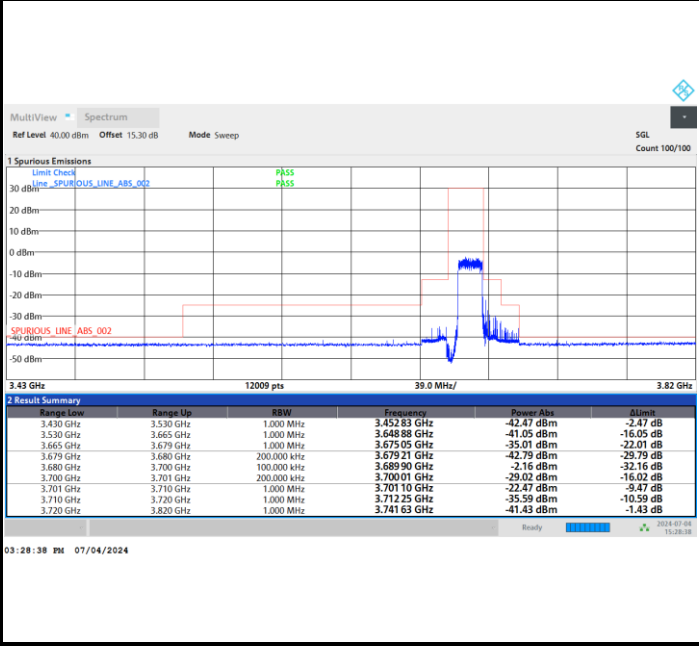

Full RB

FR1 n48 / 15MHz / CP OFDM / 16QAM

Middle Channel

Full RB

FR1 n48 / 15MHz / CP OFDM / 16QAM

Highest Channel

Full RB

FR1 n48 / 15MHz / CP OFDM / 64QAM

Lowest Channel

Full RB

FR1 n48 / 15MHz / CP OFDM / 64QAM

Middle Channel

Full RB

FR1 n48 / 15MHz / CP OFDM / 64QAM

Highest Channel

Full RB