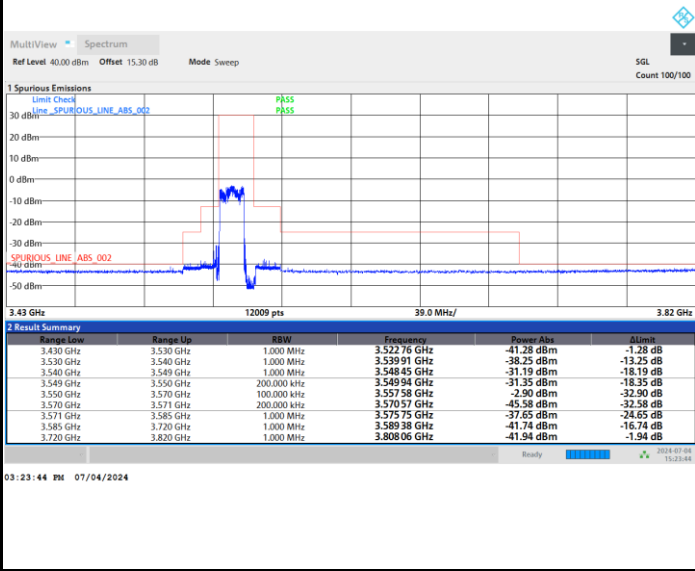

FR1 n48 / 15MHz / CP OFDM / 256QAM

Lowest Channel

Full RB