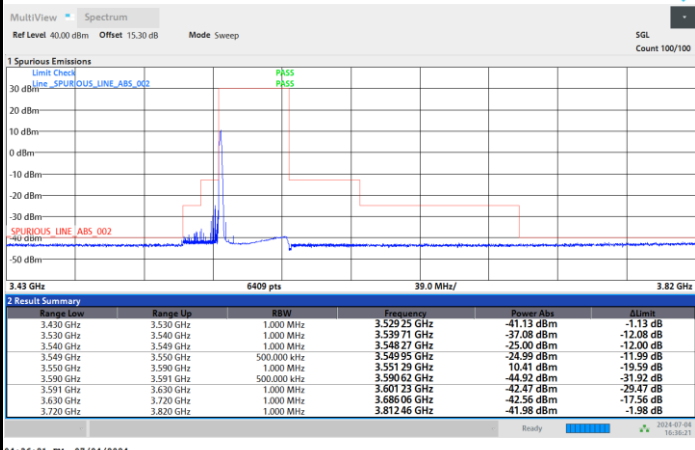

Full RB

FR1 n48 / 40MHz / CP OFDM / QPSK

Lowest Channel

1RB0

1RBmax

Full RB

FR1 n48 / 40MHz / CP OFDM / QPSK

Middle Channel