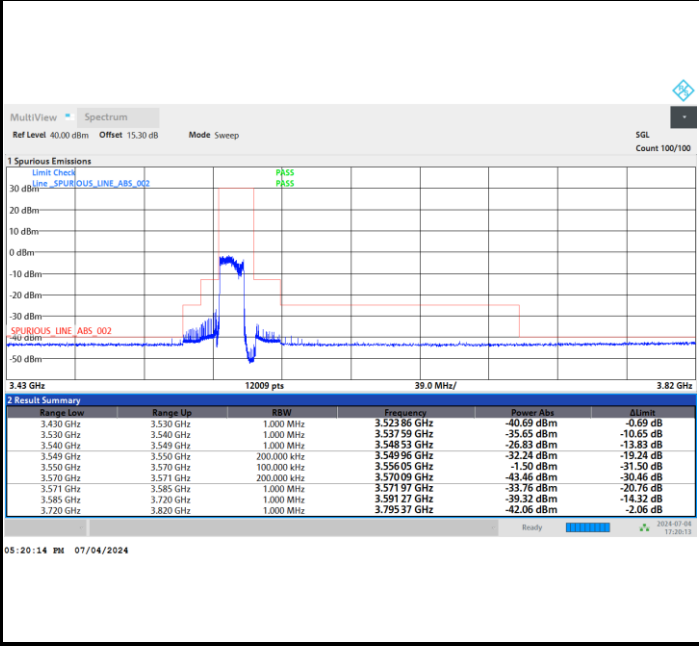

FR1 n48 / 10MHz / CP OFDM / 256QAM

Highest Channel

1RB0

1RBmax

Full RB

FR1 n48 / 15MHz / CP OFDM / QPSK

Lowest Channel

Full RB