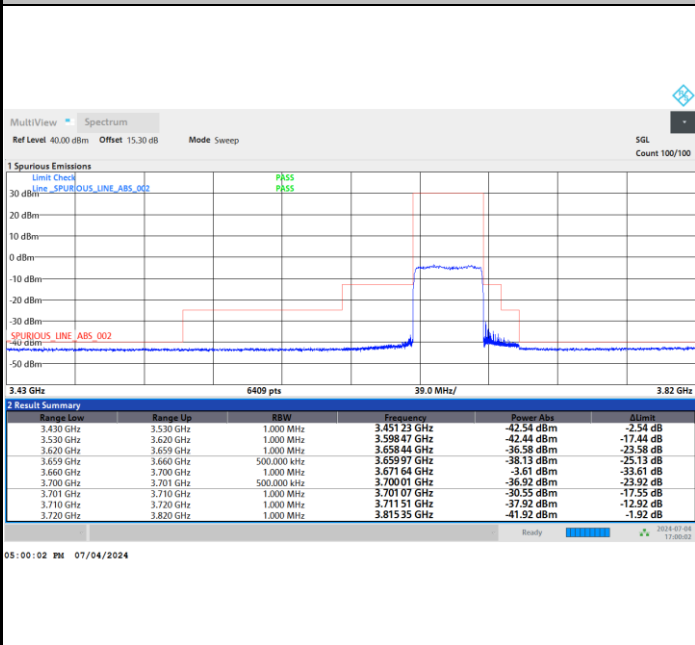

1RBmax

Full RB

FR1 n48 / 40MHz / CP OFDM / 16QAM

Highest Channel

1RB0

1RBmax

Full RB

FR1 n48 / 40MHz / CP OFDM / 64QAM