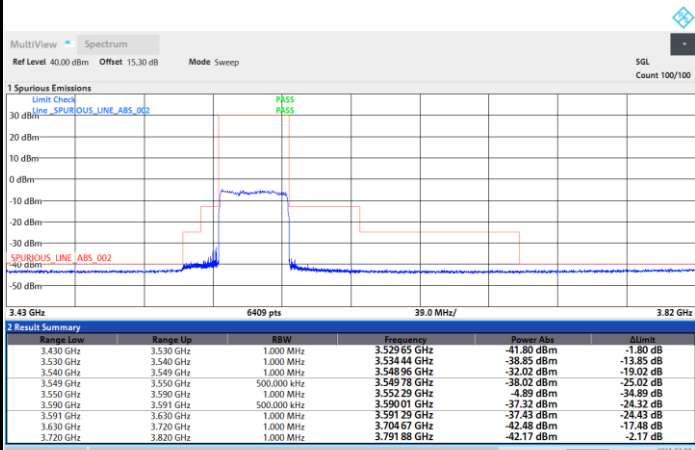

Full RB

FR1 n48 / 40MHz / CP OFDM / QPSK

Lowest Channel

1RB0

1RBmax

Full RB

FR1 n48 / 40MHz / CP OFDM / QPSK

Middle Channel