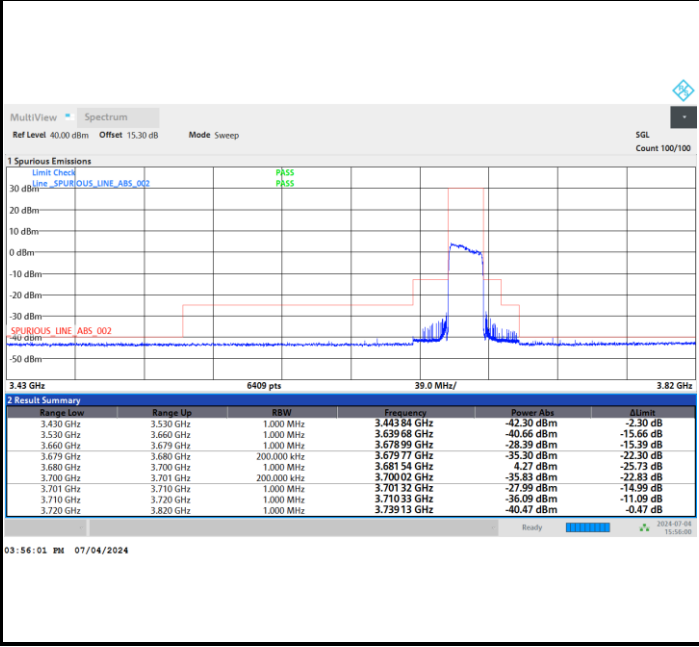

FR1 n48 / 20MHz / CP OFDM / 16QAM

Highest Channel

Full RB