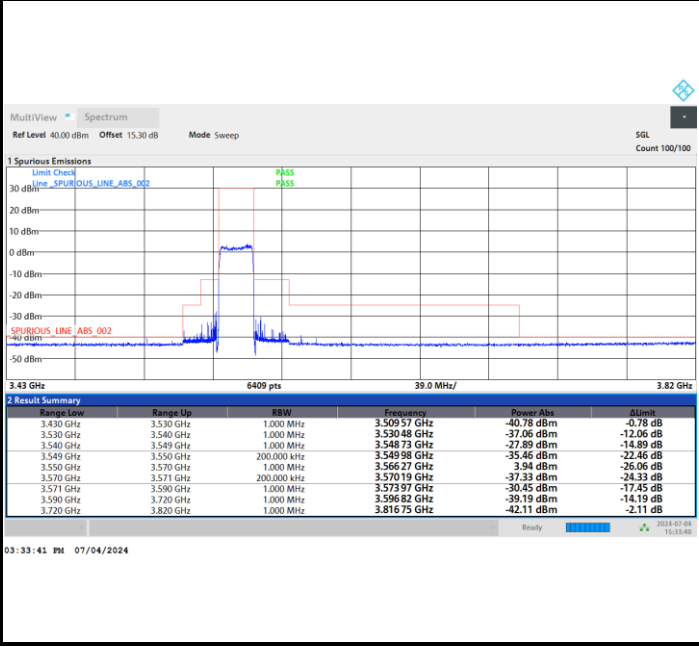

Full RB

FR1 n48 / 20MHz / CP OFDM / 64QAM

Highest Channel

Full RB

FR1 n48 / 20MHz / CP OFDM / 256QAM

Lowest Channel

Full RB

FR1 n48 / 20MHz / CP OFDM / 256QAM