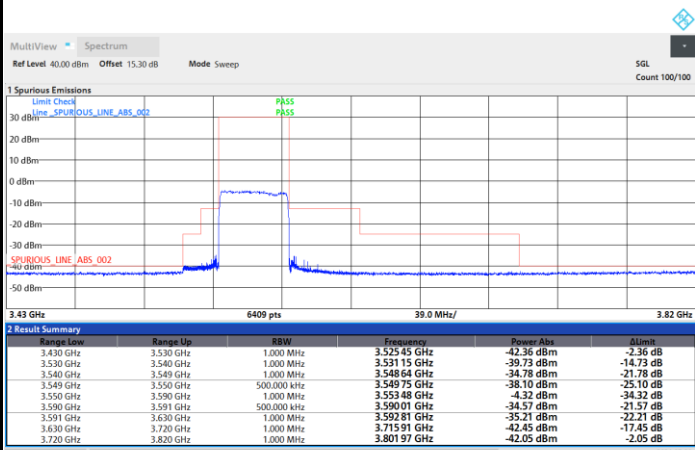

FR1 n48 / 40MHz / CP OFDM / 16QAM

Lowest Channel

1RB0

1RBmax

Full RB

FR1 n48 / 40MHz / CP OFDM / 16QAM

Middle Channel

1RB0