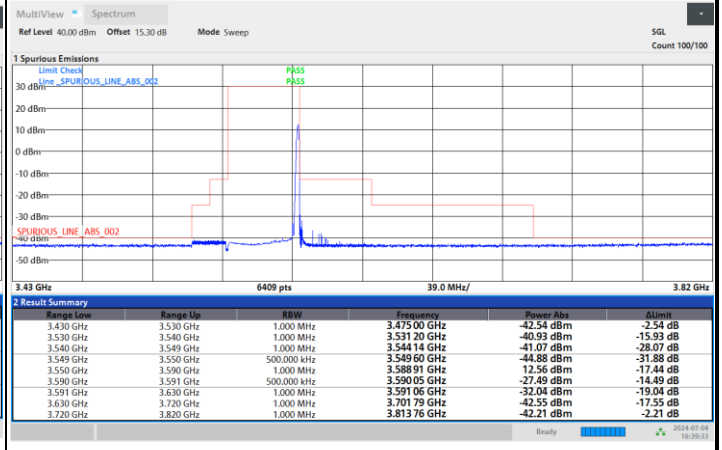

FR1 n48 / 40MHz / CP OFDM / 16QAM

Lowest Channel

1RB0

1RBmax