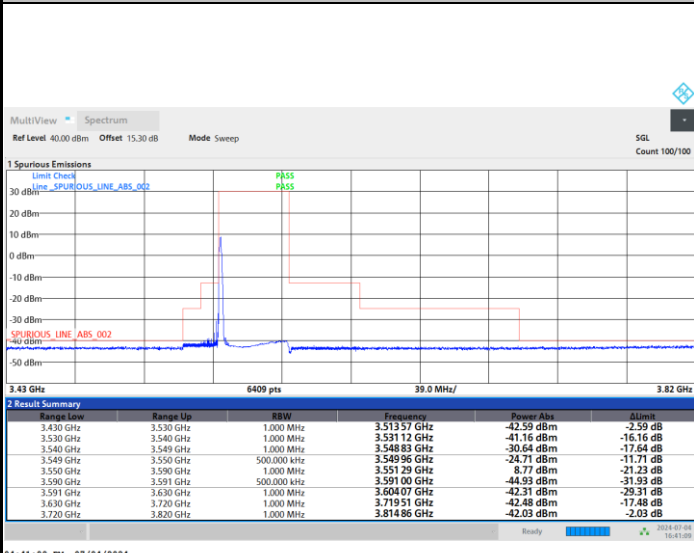

FR1 n48 / 40MHz / CP OFDM / 64QAM

Lowest Channel

1RB0

1RBmax