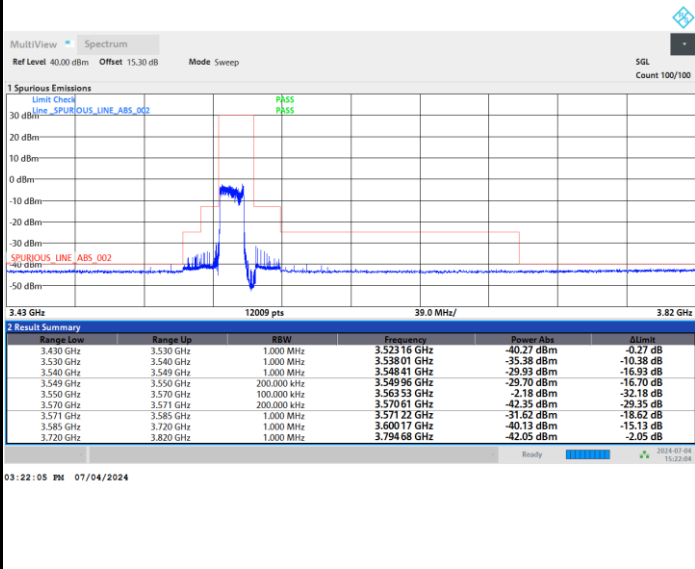

FR1 n48 / 15MHz / CP OFDM / QPSK

Middle Channel

Full RB

FR1 n48 / 15MHz / CP OFDM / QPSK

Highest Channel

Full RB

FR1 n48 / 15MHz / CP OFDM / 16QAM

Lowest Channel

Full RB

FR1 n48 / 15MHz / CP OFDM / 16QAM

Middle Channel

Full RB

FR1 n48 / 15MHz / CP OFDM / 16QAM

Highest Channel

Full RB

FR1 n48 / 15MHz / CP OFDM / 64QAM