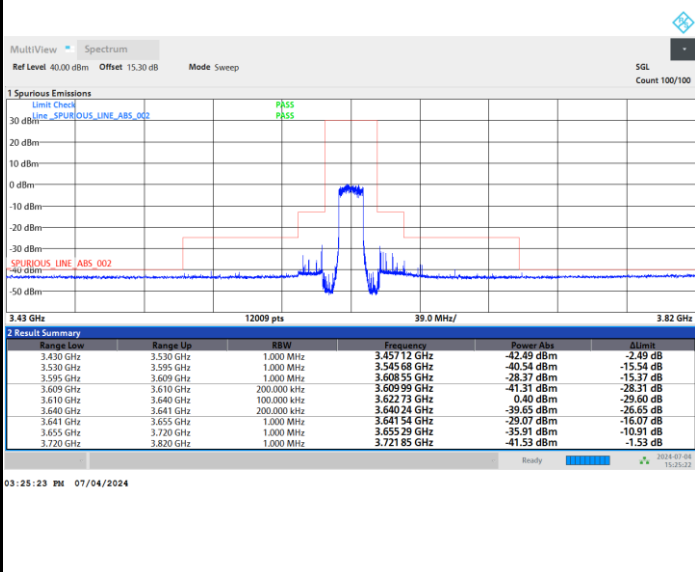

FR1 n48 / 15MHz / CP OFDM / 16QAM

Middle Channel

Full RB