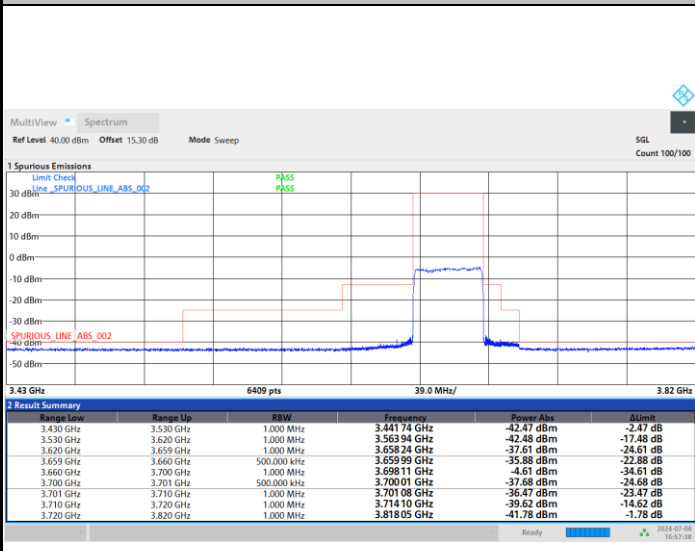

1RB0

1RBmax

Full RB

FR1 n48 / 40MHz / CP OFDM / QPSK

Highest Channel

1RB0

1RBmax

Full RB