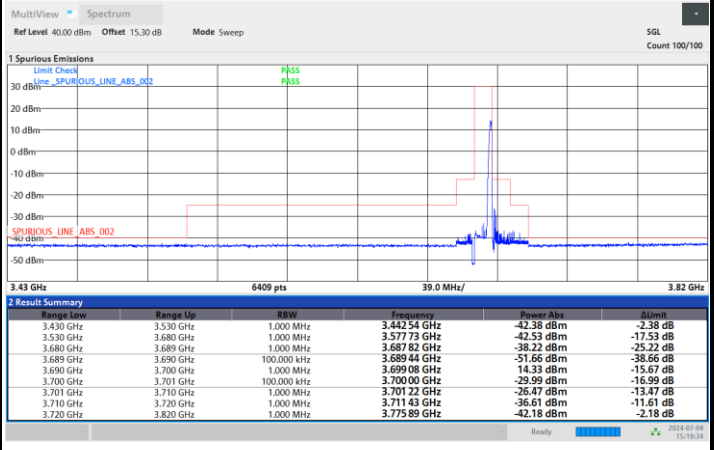

FR1 n48 / 10MHz / CP OFDM / 256QAM

Highest Channel

1RB0

1RBmax

Full RB

FR1 n48 / 15MHz / CP OFDM / QPSK

Lowest Channel

Full RB