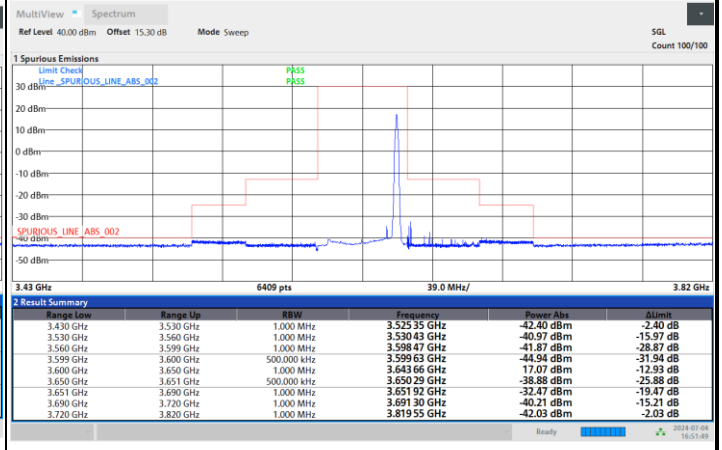

Lowest Channel

1RB0

1RBmax

Full RB

FR1 n48 / 40MHz / CP OFDM / 64QAM

Middle Channel

1RB0

1RBmax