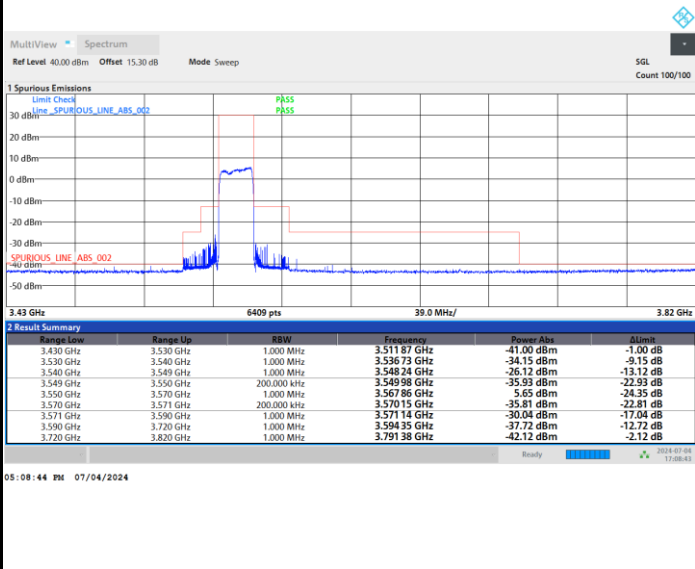

FR1 n48 / 20MHz / CP OFDM / 16QAM

Highest Channel

Full RB

FR1 n48 / 20MHz / CP OFDM / 64QAM

Lowest Channel

Full RB

FR1 n48 / 20MHz / CP OFDM / 64QAM

Middle Channel