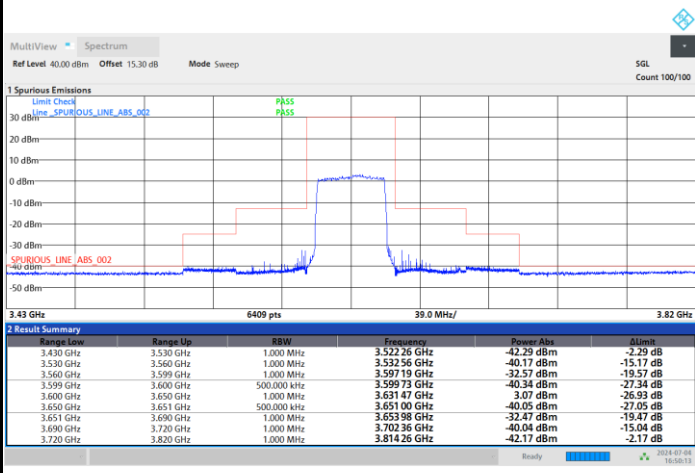

FR1 n48 / 40MHz / CP OFDM / 16QAM

Middle Channel

1RB0

1RBmax

Full RB