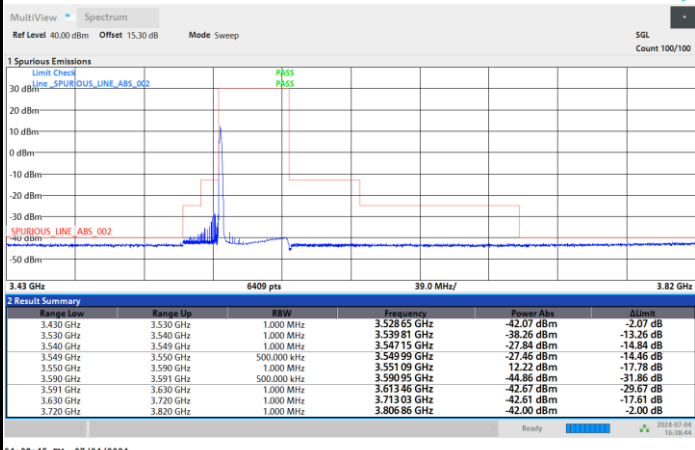

FR1 n48 / 40MHz / CP OFDM / 16QAM

Lowest Channel

1RB0

1RBmax