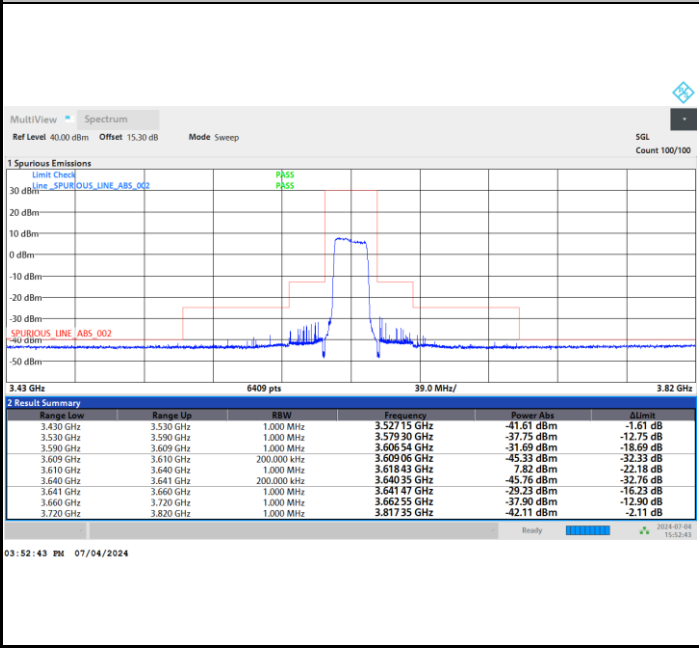

Highest Channel

Full RB

FR1 n48 / 20MHz / CP OFDM / 16QAM

Lowest Channel

Full RB

FR1 n48 / 20MHz / CP OFDM / 16QAM

Middle Channel

Full RB