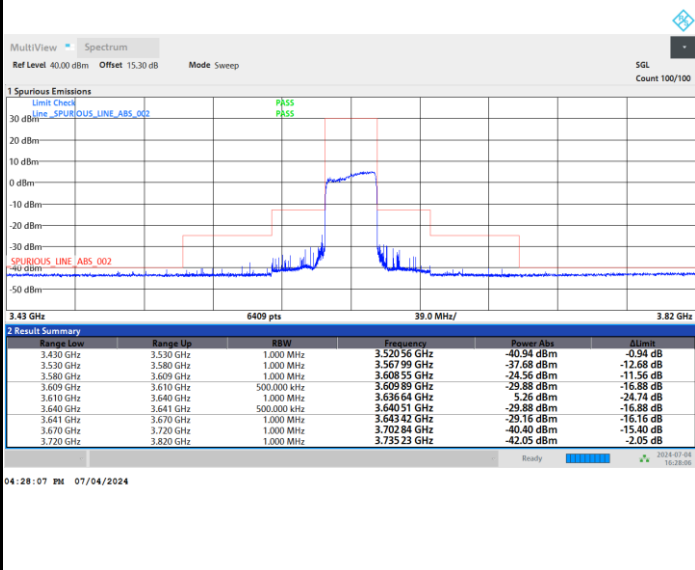

FR1 n48 / 30MHz / CP OFDM / QPSK

Middle Channel

Full RB