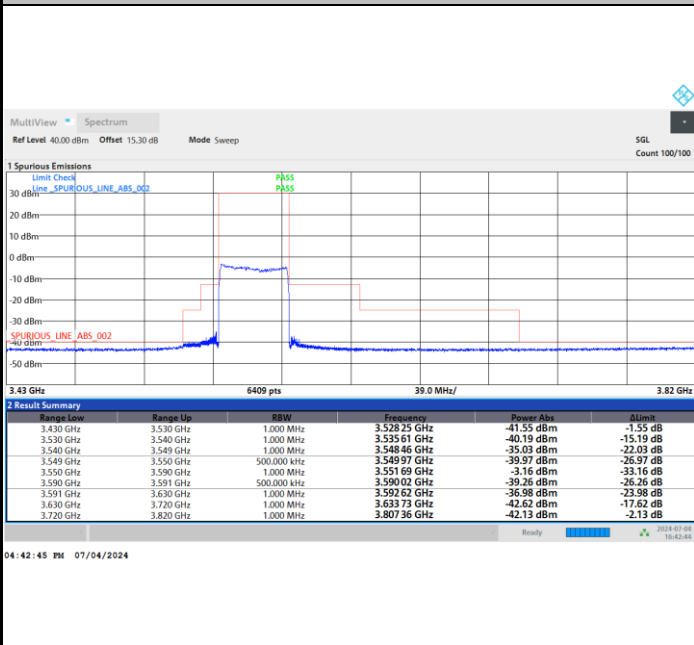

FR1 n48 / 40MHz / CP OFDM / 64QAM

Lowest Channel

1RB0

1RBmax

Full RB