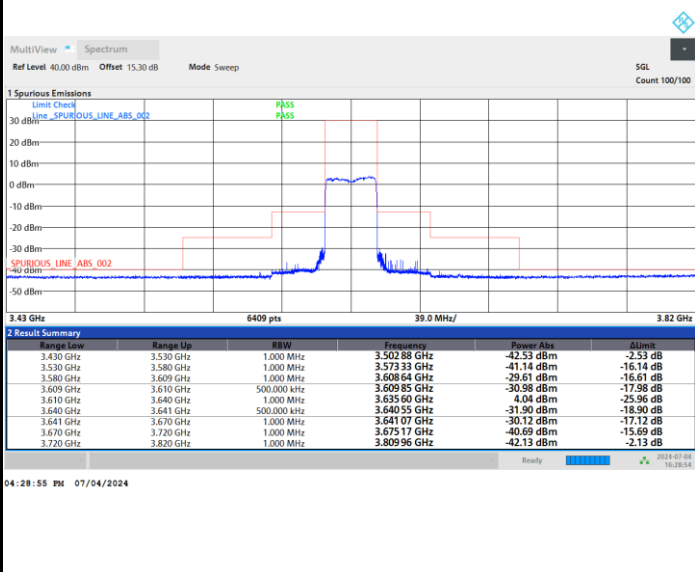

FR1 n48 / 30MHz / CP OFDM / 16QAM

Middle Channel

Full RB