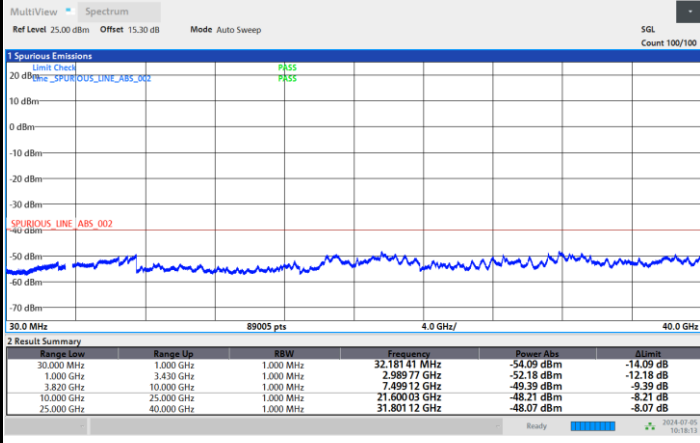

FR1 n48 / 15MHz / CP OFDM / QPSK / 1RB1

Lowest Channel

Middle Channel