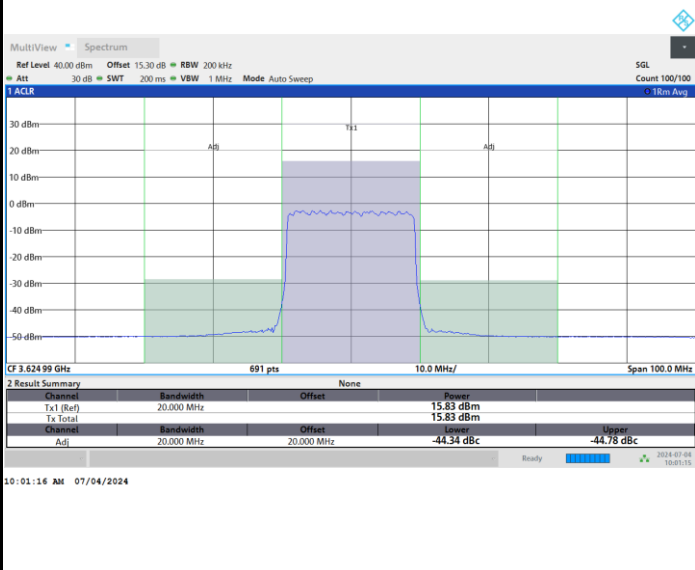

FR1 n48 / 20MHz / CP OFDM / 256QAM

Lowest Channel

Full RB

FR1 n48 / 20MHz / CP OFDM / 256QAM

Middle Channel

Full RB

FR1 n48 / 20MHz / CP OFDM / 256QAM

Highest Channel