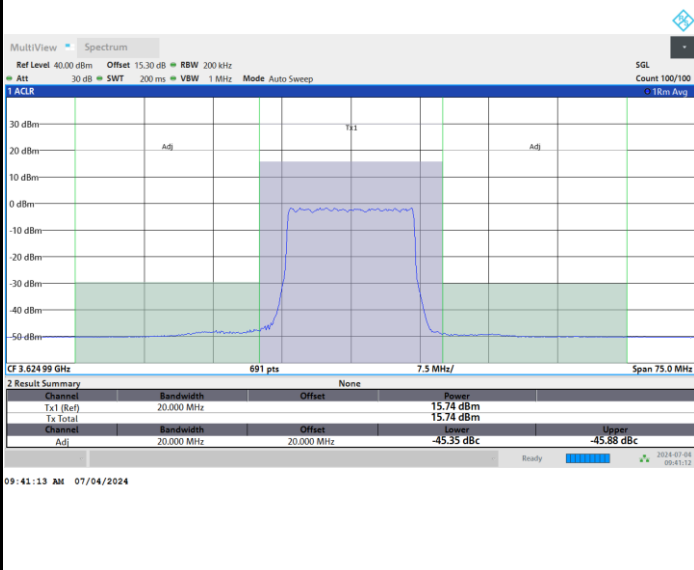

FR1 n48 / 15MHz / CP OFDM / 256QAM

Middle Channel

Full RB