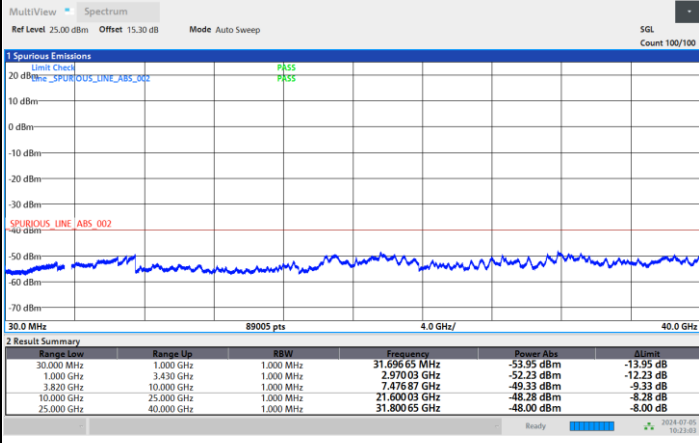

Middle Channel

Highest Channel

FR1 n48 / 20MHz / CP OFDM / QPSK / 1RB1

Lowest Channel

Middle Channel

Highest Channel

FR1 n48 / 30MHz / CP OFDM / QPSK / 1RB1

Lowest Channel