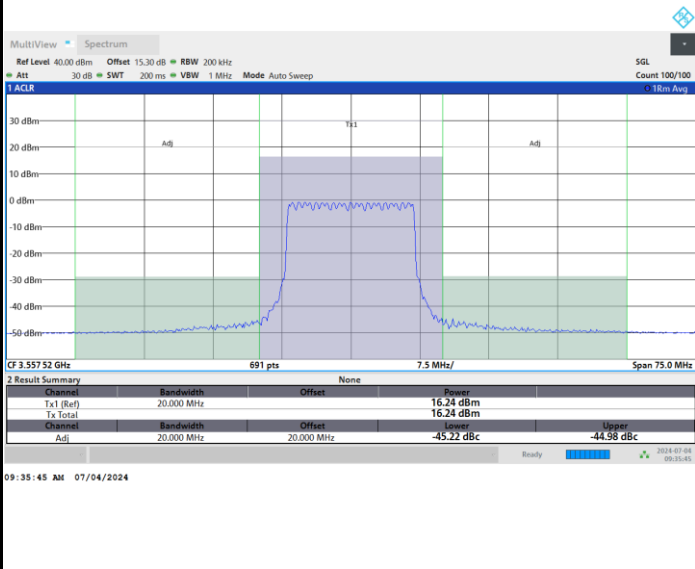

Full RB

FR1 n48 / 15MHz / CP OFDM / QPSK

Lowest Channel

Full RB

FR1 n48 / 15MHz / CP OFDM / QPSK

Middle Channel

Full RB

FR1 n48 / 15MHz / CP OFDM / QPSK