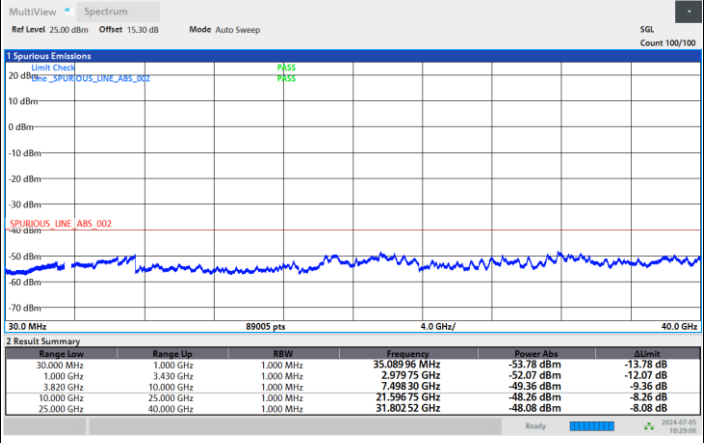

FR1 n48 / 30MHz / CP OFDM / QPSK / 1RB1

Lowest Channel

Middle Channel