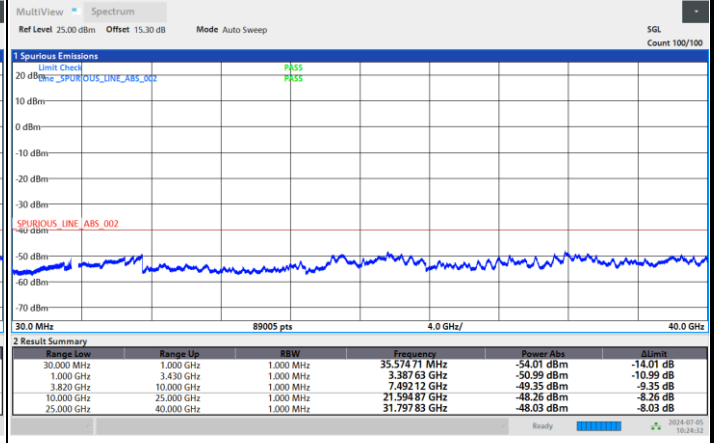

Middle Channel

Highest Channel

FR1 n48 / 20MHz / CP OFDM / QPSK / 1RB1

Lowest Channel

Middle Channel

Highest Channel

FR1 n48 / 30MHz / CP OFDM / QPSK / 1RB1

Lowest Channel