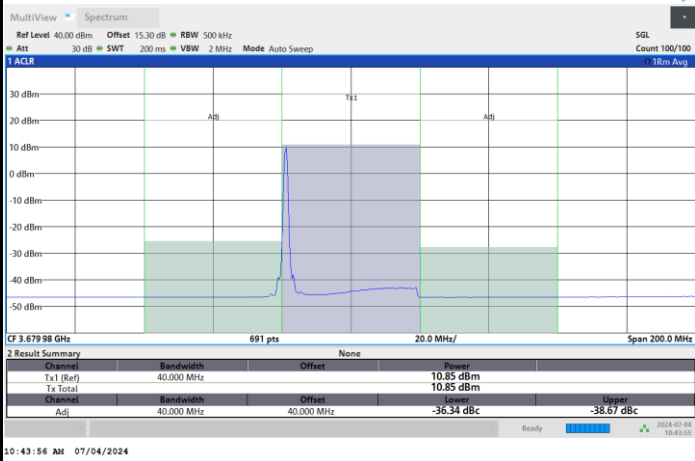

FR1 n48 / 40MHz / CP OFDM / 64QAM

Highest Channel

1RB0

1RBmax