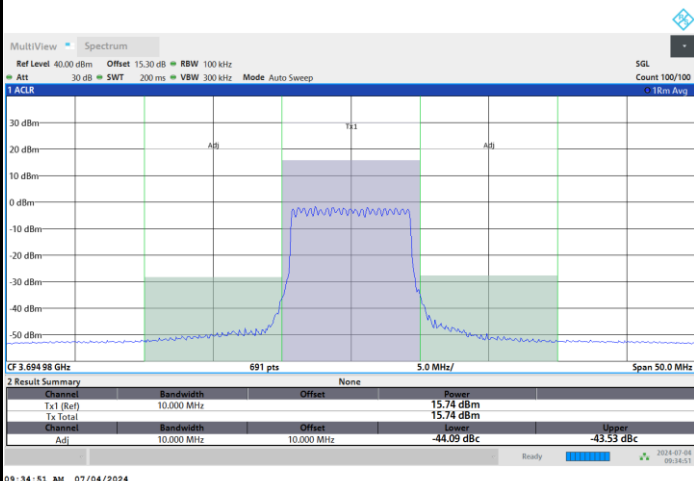

FR1 n48 / 10MHz / CP OFDM / 256QAM

Highest Channel

1RB0

1RBmax

Full RB