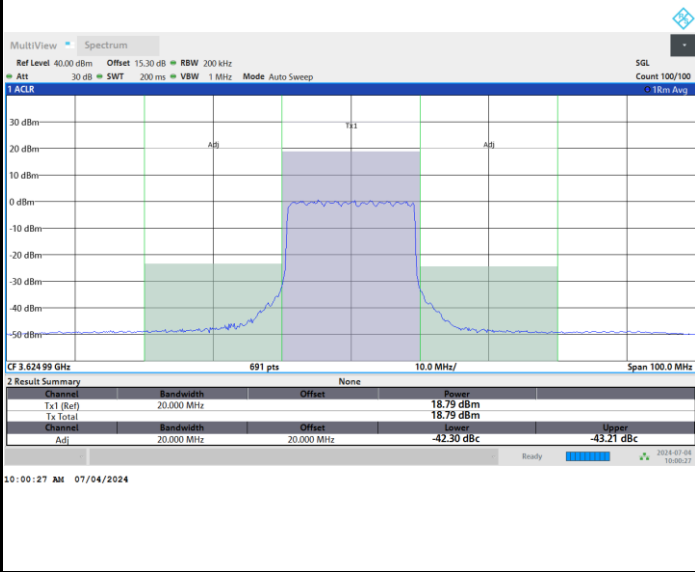

Lowest Channel

Full RB

FR1 n48 / 20MHz / CP OFDM / 64QAM

Middle Channel

Full RB

FR1 n48 / 20MHz / CP OFDM / 64QAM

Highest Channel

Full RB