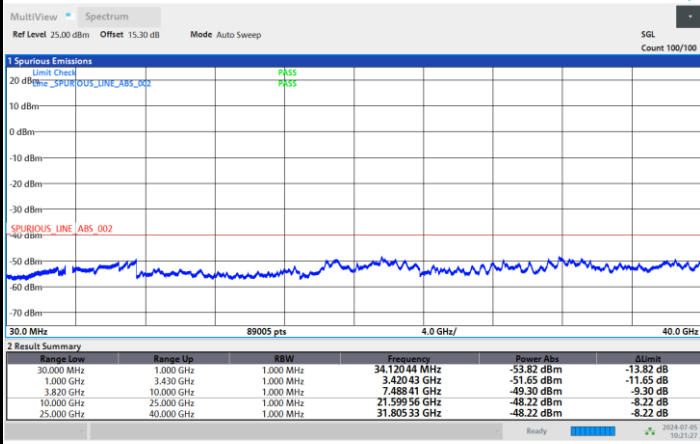

Highest Channel