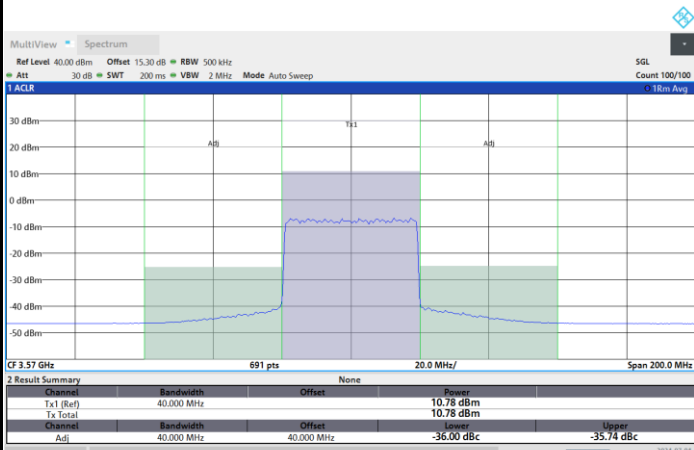

1RB0

1RBmax

Full RB

FR1 n48 / 40MHz / CP OFDM / 64QAM

Lowest Channel

1RB0

1RBmax

Full RB