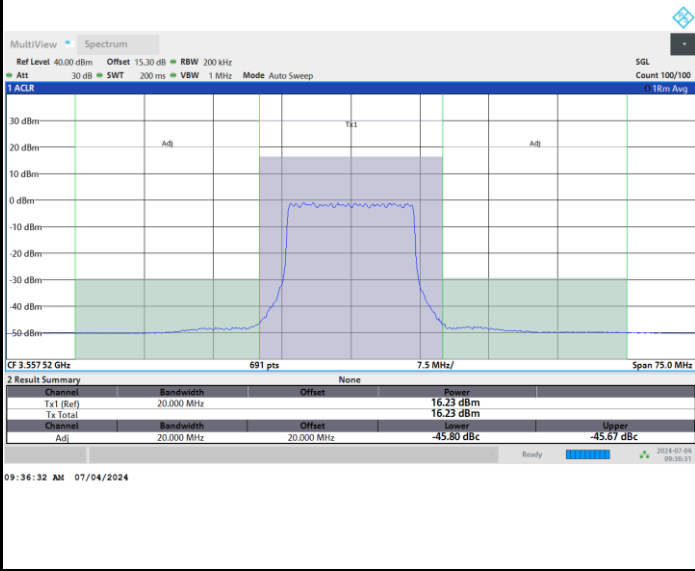

Highest Channel

Full RB

FR1 n48 / 15MHz / CP OFDM / 16QAM

Lowest Channel

Full RB

FR1 n48 / 15MHz / CP OFDM / 16QAM

Middle Channel

Full RB