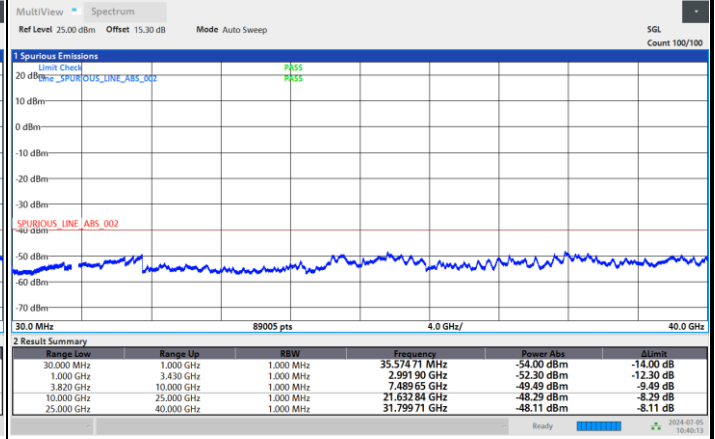

Middle Channel

Highest Channel

FR1 n48 / 40MHz / CP OFDM / QPSK / 1RB1

Lowest Channel

Middle Channel

Highest Channel