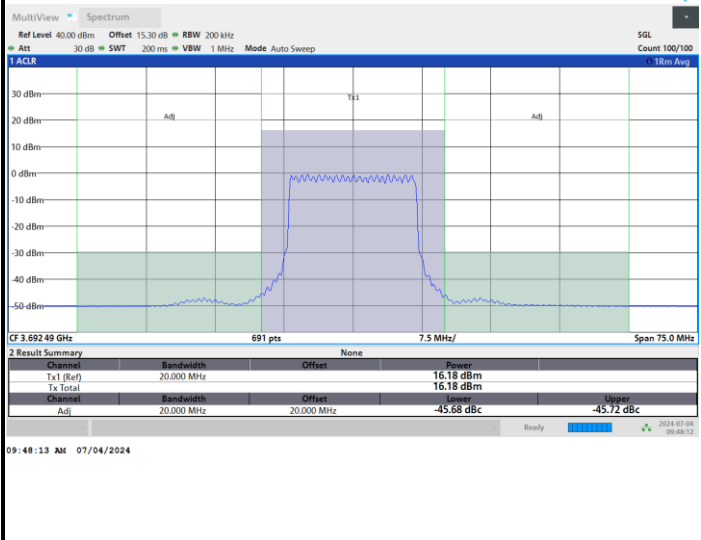

Full RB

FR1 n48 / 15MHz / CP OFDM / 64QAM

Highest Channel

Full RB

FR1 n48 / 15MHz / CP OFDM / 256QAM

Lowest Channel

Full RB

FR1 n48 / 15MHz / CP OFDM / 256QAM