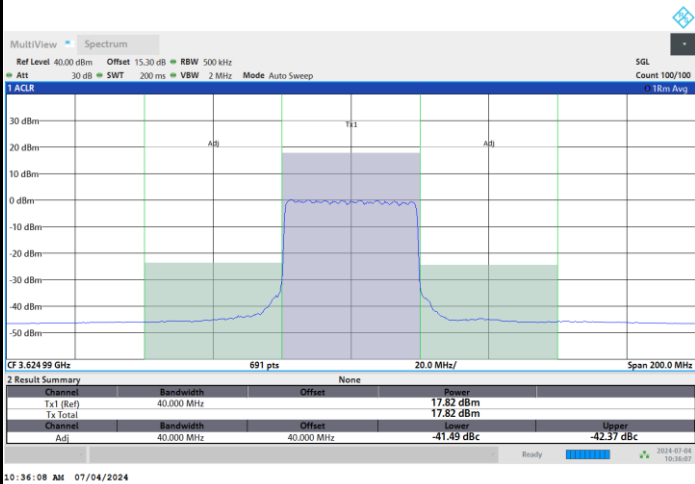

FR1 n48 / 40MHz / CP OFDM / 64QAM

Middle Channel

1RB0

1RBmax

Full RB

FR1 n48 / 40MHz / CP OFDM / 64QAM

Highest Channel

1RB0