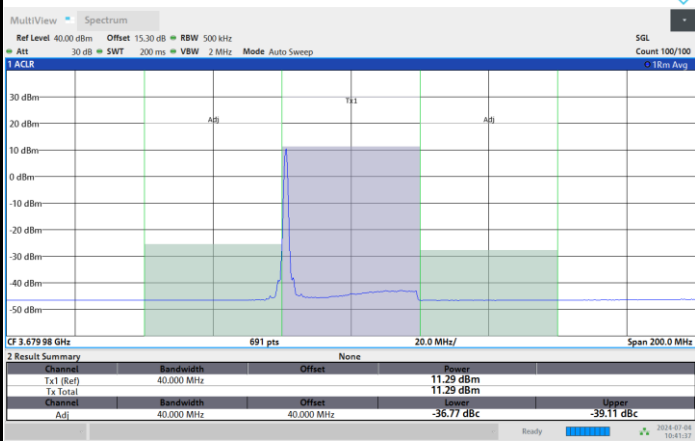

FR1 n48 / 40MHz / CP OFDM / 16QAM

Highest Channel

1RB0

1RBmax