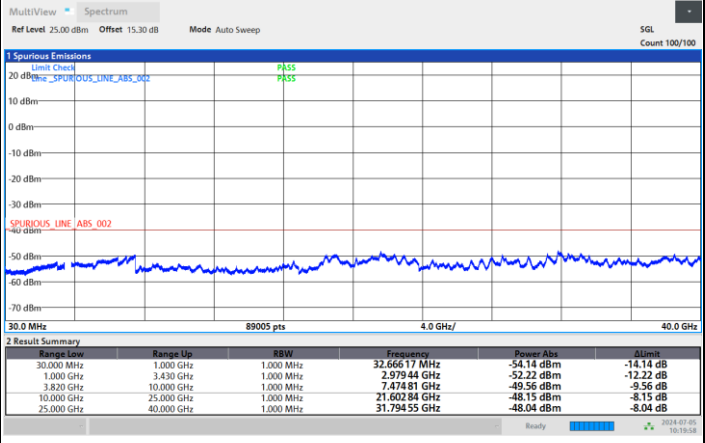

FR1 n48 / 15MHz / CP OFDM / QPSK / 1RB1

Lowest Channel

Middle Channel