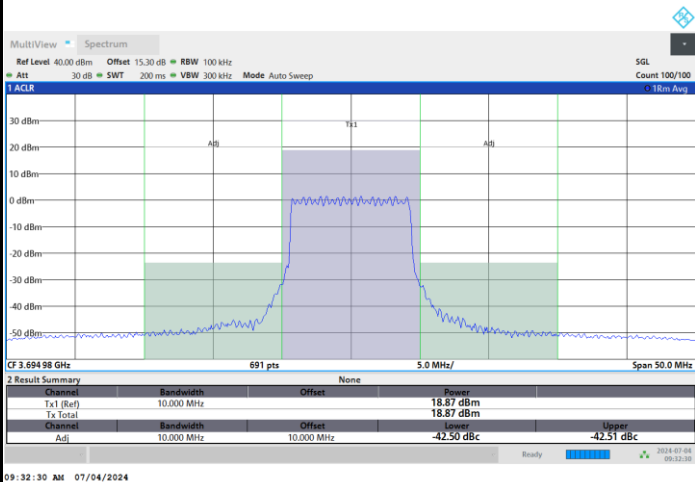

FR1 n48 / 10MHz / CP OFDM / 64QAM

Highest Channel

1RB0

1RBmax

Full RB