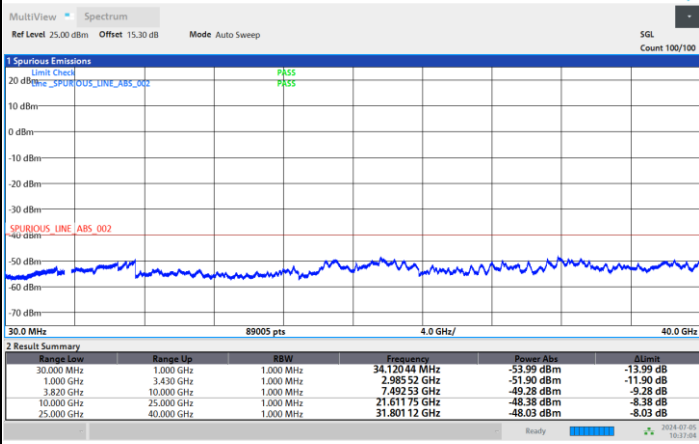

Highest Channel