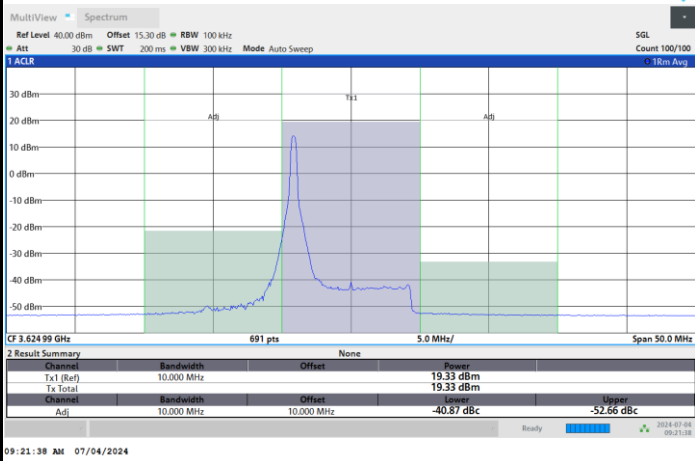

FR1 n48 / 10MHz / CP OFDM / 64QAM

Middle Channel

1RB0

1RBmax

Full RB

FR1 n48 / 10MHz / CP OFDM / 64QAM

Highest Channel

1RB0