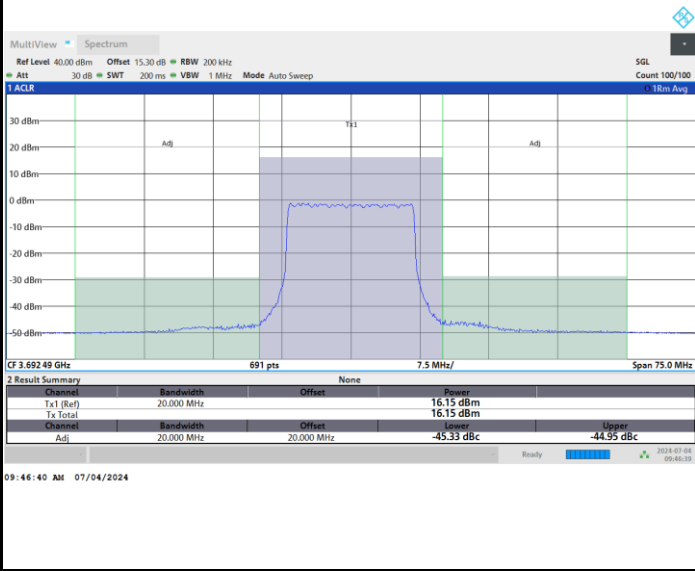

FR1 n48 / 15MHz / CP OFDM / QPSK

Highest Channel

Full RB