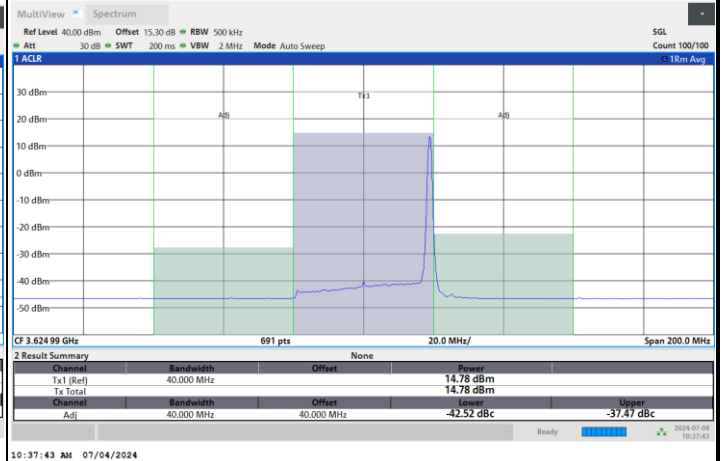

FR1 n48 / 40MHz / CP OFDM / 256QAM

Middle Channel

1RB0

1RBmax