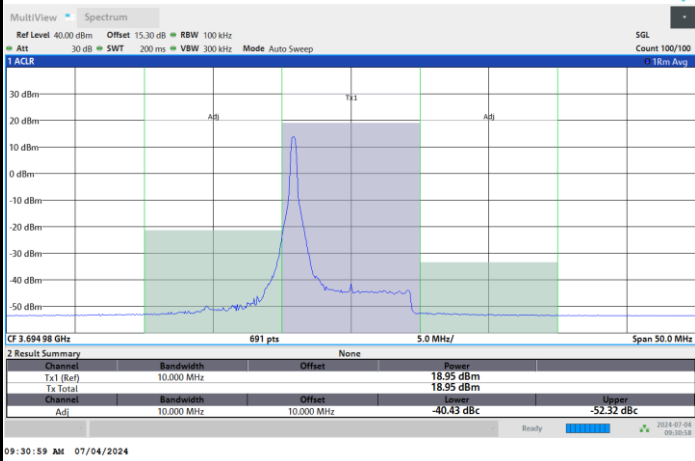

FR1 n48 / 10MHz / CP OFDM / 64QAM

Highest Channel

1RB0

1RBmax