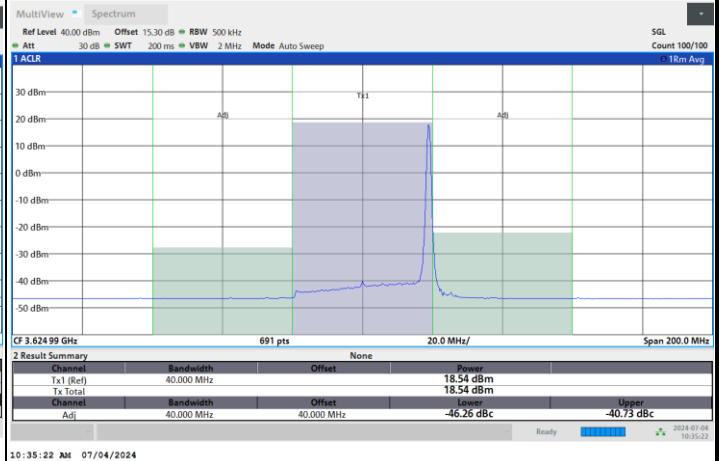

FR1 n48 / 40MHz / CP OFDM / 64QAM

Middle Channel

1RB0

1RBmax