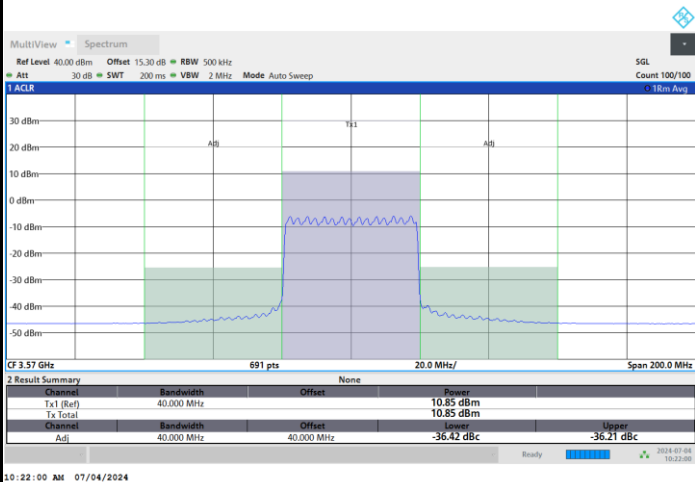

FR1 n48 / 40MHz / CP OFDM / QPSK

Lowest Channel

1RB0

1RBmax

Full RB