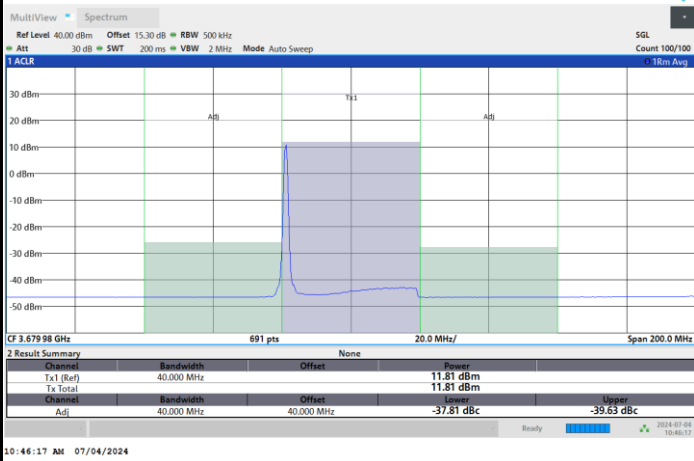

Middle Channel

1RB0

1RBmax

Full RB

FR1 n48 / 40MHz / CP OFDM / 256QAM

Highest Channel

1RB0

1RBmax

Full RB

Conducted Spurious Emission

FR1 n48 / 10MHz / CP OFDM / QPSK / 1RB1

Lowest Channel

Middle Channel

Highest Channel

FR1 n48 / 15MHz / CP OFDM / QPSK / 1RB1

Lowest Channel