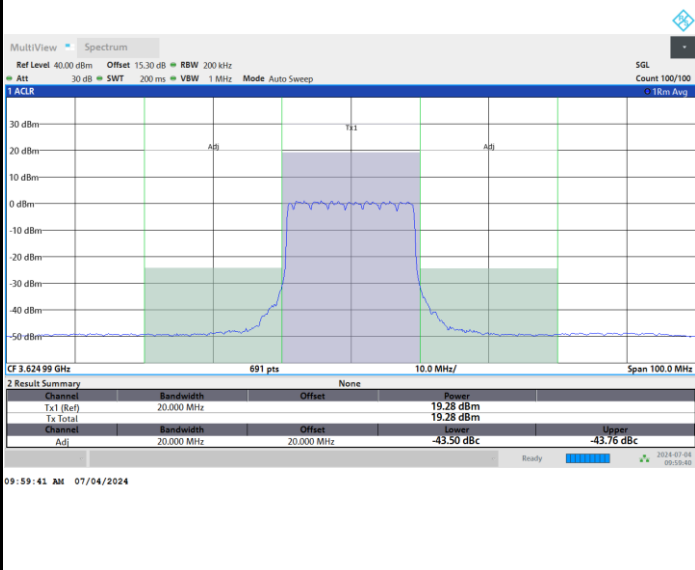

FR1 n48 / 20MHz / CP OFDM / 16QAM

Middle Channel

Full RB