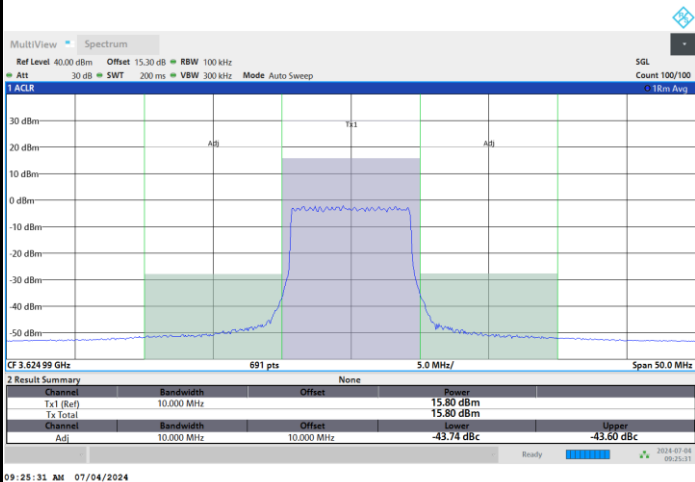

FR1 n48 / 10MHz / CP OFDM / 256QAM

Middle Channel

1RB0

1RBmax

Full RB