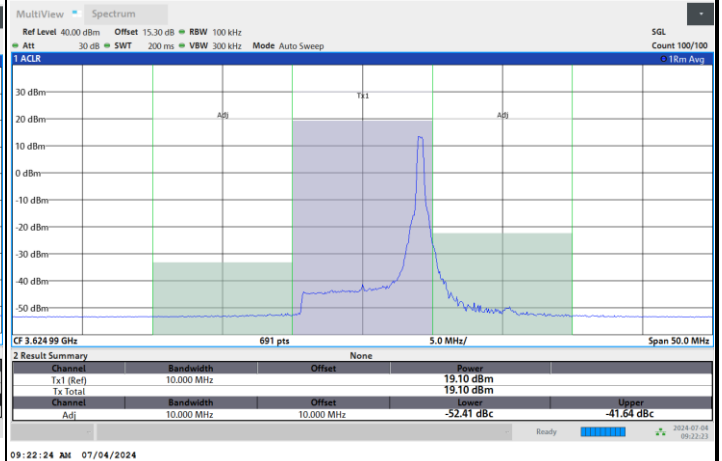

FR1 n48 / 10MHz / CP OFDM / 64QAM

Middle Channel

1RB0

1RBmax

Full RB

FR1 n48 / 10MHz / CP OFDM / 64QAM

Highest Channel

1RB0