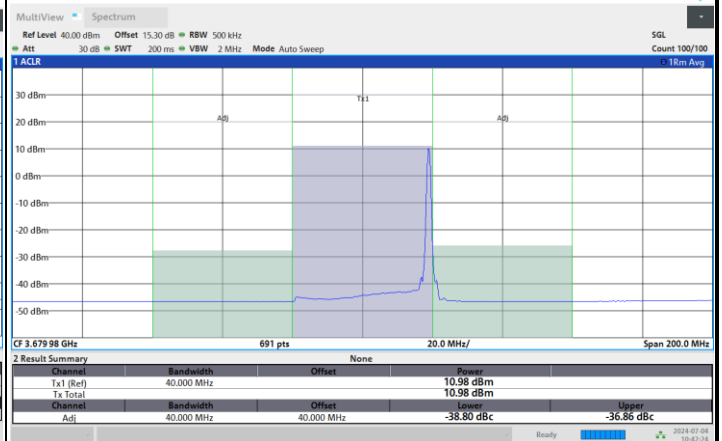

FR1 n48 / 40MHz / CP OFDM / 16QAM

Highest Channel

1RB0

1RBmax