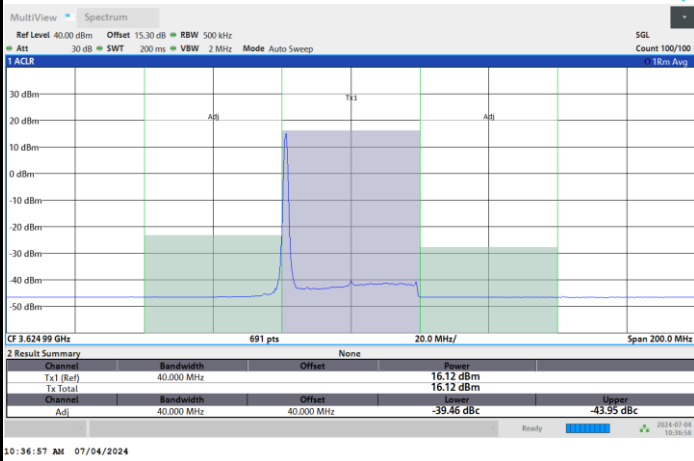

FR1 n48 / 40MHz / CP OFDM / 256QAM

Middle Channel

1RB0

1RBmax