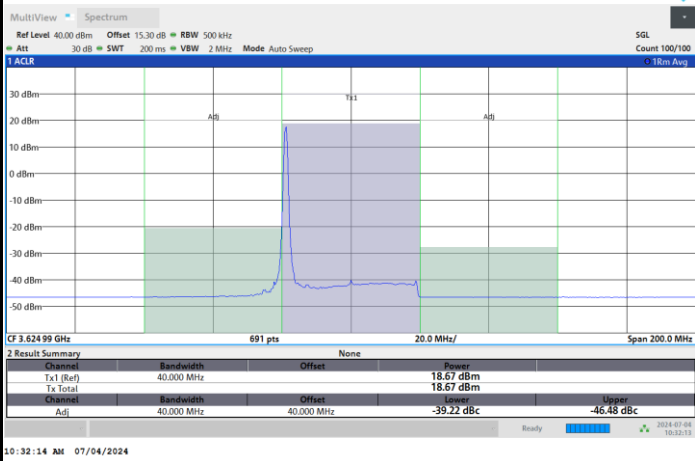

Full RB

FR1 n48 / 40MHz / CP OFDM / 16QAM

Middle Channel

1RB0

1RBmax

Full RB

FR1 n48 / 40MHz / CP OFDM / 16QAM

Highest Channel