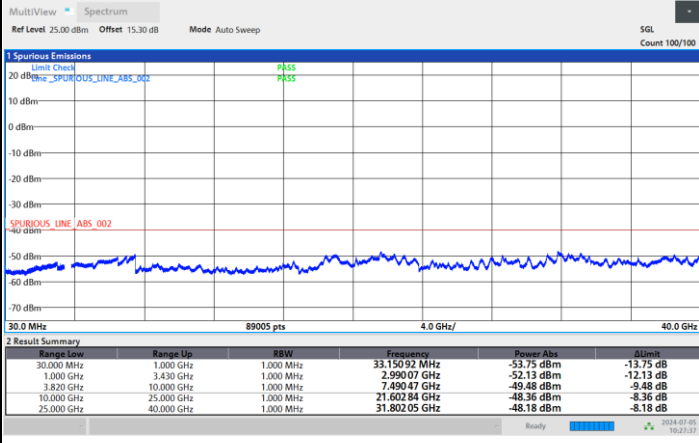

FR1 n48 / 30MHz / CP OFDM / QPSK / 1RB1

Lowest Channel

Middle Channel