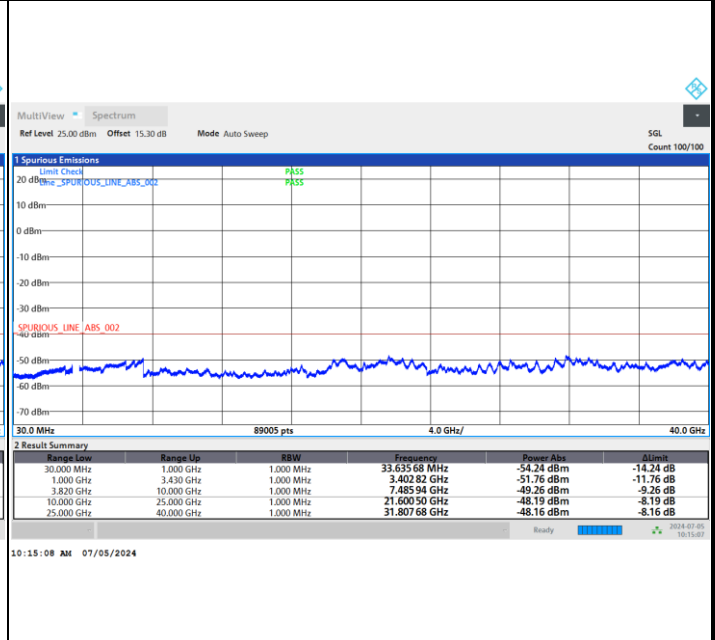

Full RB

Conducted Spurious Emission

FR1 n48 / 10MHz / CP OFDM / QPSK / 1RB1

Lowest Channel

Middle Channel

Highest Channel

FR1 n48 / 15MHz / CP OFDM / QPSK / 1RB1

Lowest Channel