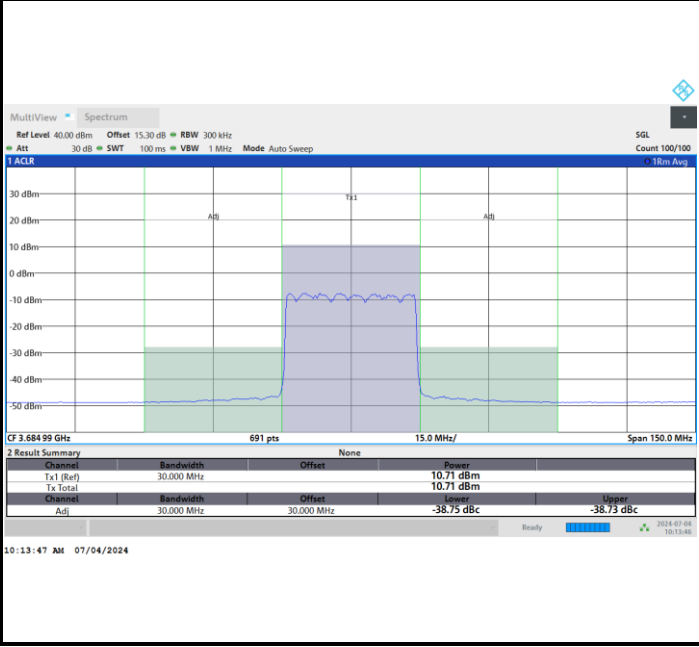

Middle Channel

Full RB

FR1 n48 / 30MHz / CP OFDM / 256QAM

Highest Channel

Full RB

FR1 n48 / 40MHz / CP OFDM / QPSK

Lowest Channel

1RB0