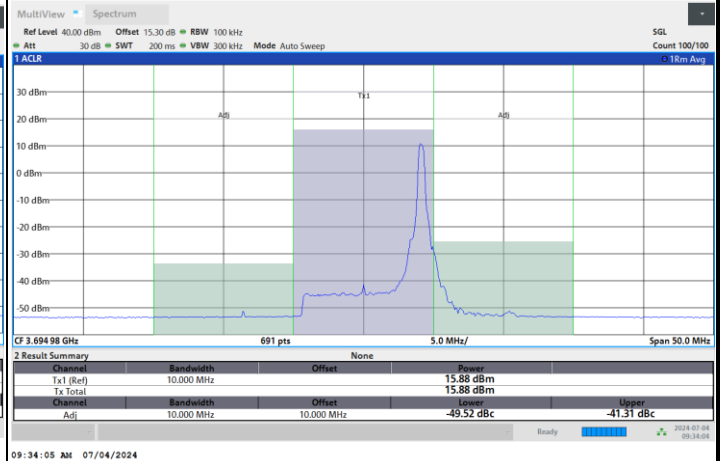

Middle Channel

1RB0

1RBmax

Full RB

FR1 n48 / 10MHz / CP OFDM / 256QAM

Highest Channel

1RB0

1RBmax