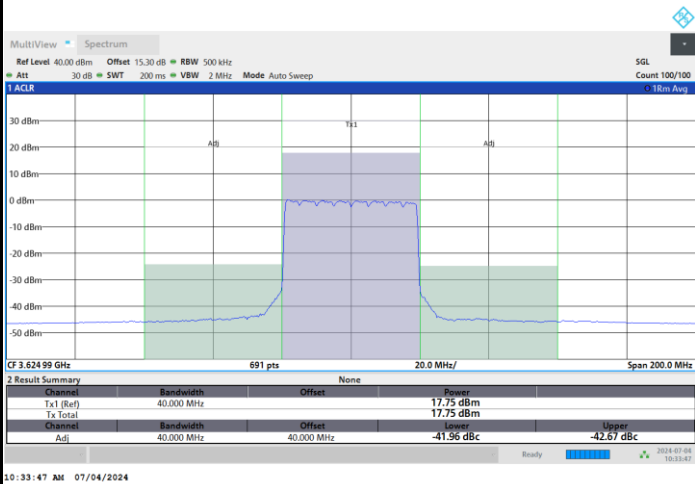

Full RB

FR1 n48 / 40MHz / CP OFDM / 16QAM

Middle Channel

1RB0

1RBmax

Full RB

FR1 n48 / 40MHz / CP OFDM / 16QAM

Highest Channel