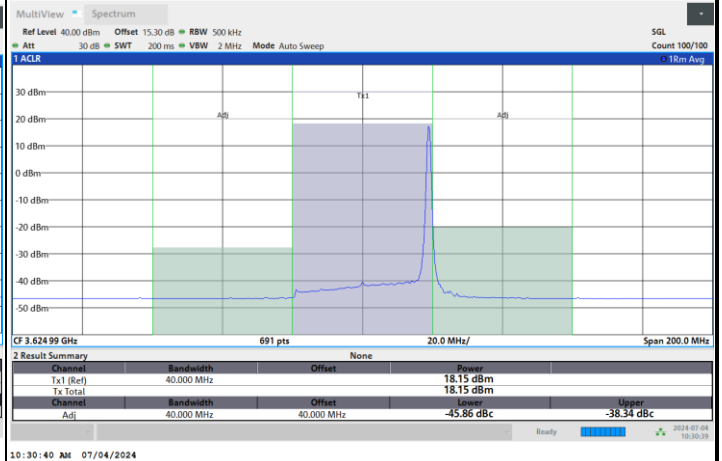

FR1 n48 / 40MHz / CP OFDM / QPSK

Middle Channel

1RB0

1RBmax