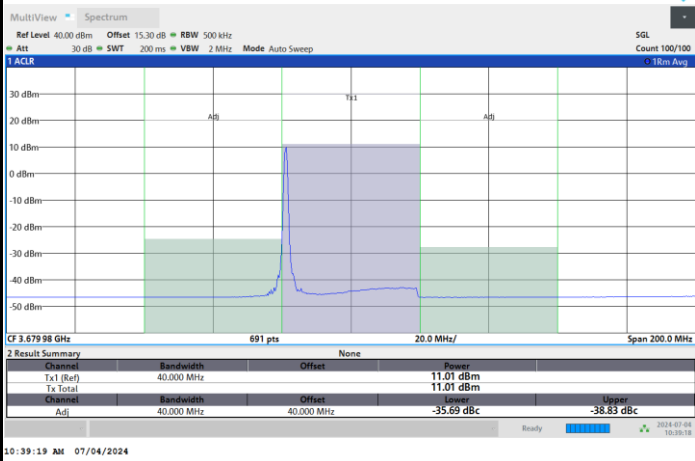

Highest Channel

1RB0

1RBmax

Full RB

FR1 n48 / 40MHz / CP OFDM / 16QAM

Lowest Channel

1RB0

1RBmax