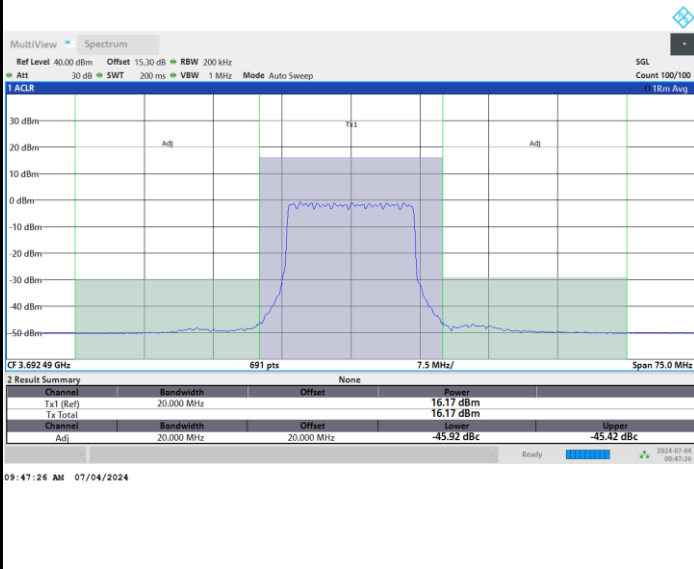

FR1 n48 / 15MHz / CP OFDM / 16QAM

Highest Channel

Full RB