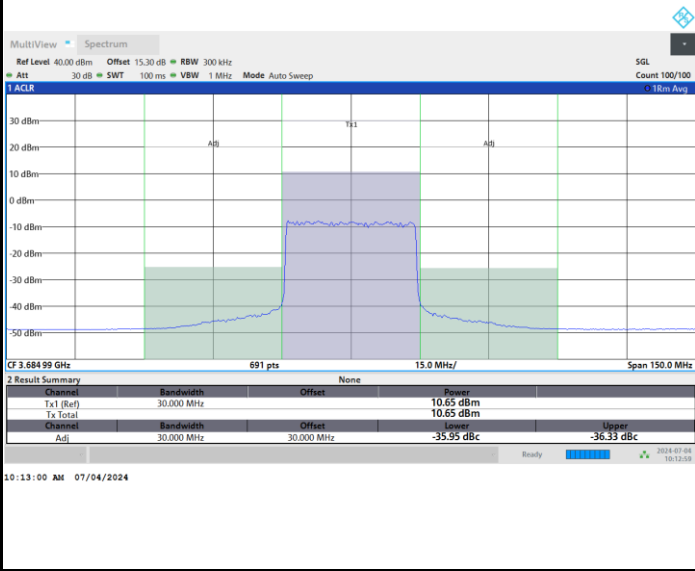

Full RB

FR1 n48 / 30MHz / CP OFDM / 64QAM

Highest Channel

Full RB

FR1 n48 / 30MHz / CP OFDM / 256QAM

Lowest Channel

Full RB

FR1 n48 / 30MHz / CP OFDM / 256QAM