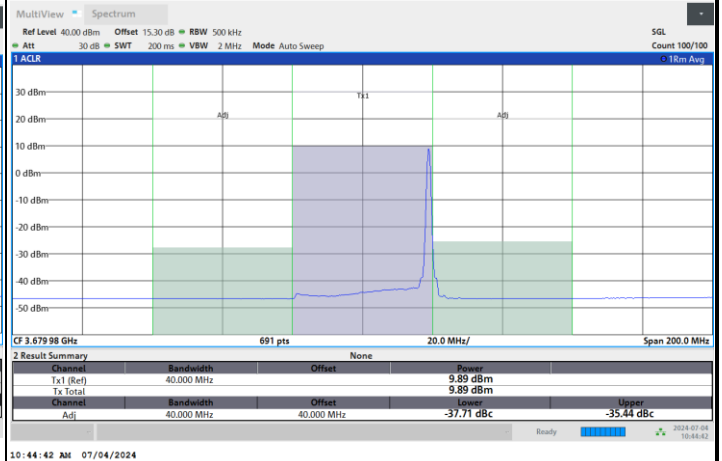

FR1 n48 / 40MHz / CP OFDM / 64QAM

Highest Channel

1RB0

1RBmax