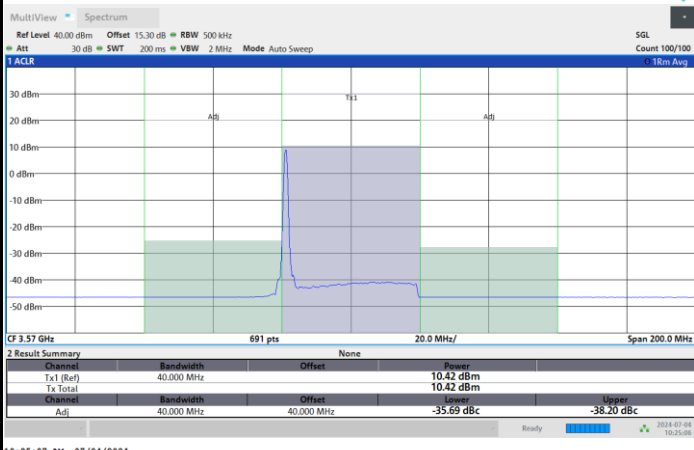

1RB0

1RBmax

Full RB

FR1 n48 / 40MHz / CP OFDM / 64QAM

Lowest Channel

1RB0

1RBmax

Full RB