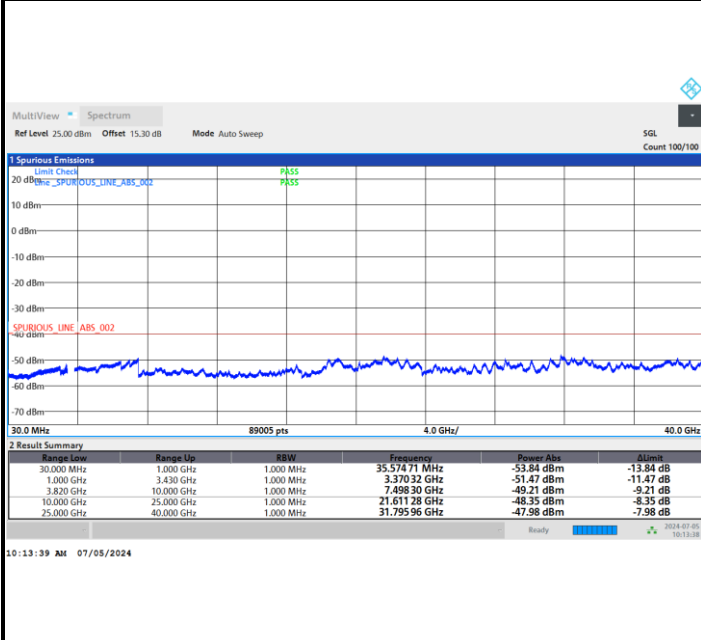

Full RB

Conducted Spurious Emission

FR1 n48 / 10MHz / CP OFDM / QPSK / 1RB1

Lowest Channel

Middle Channel

Highest Channel

FR1 n48 / 15MHz / CP OFDM / QPSK / 1RB1

Lowest Channel