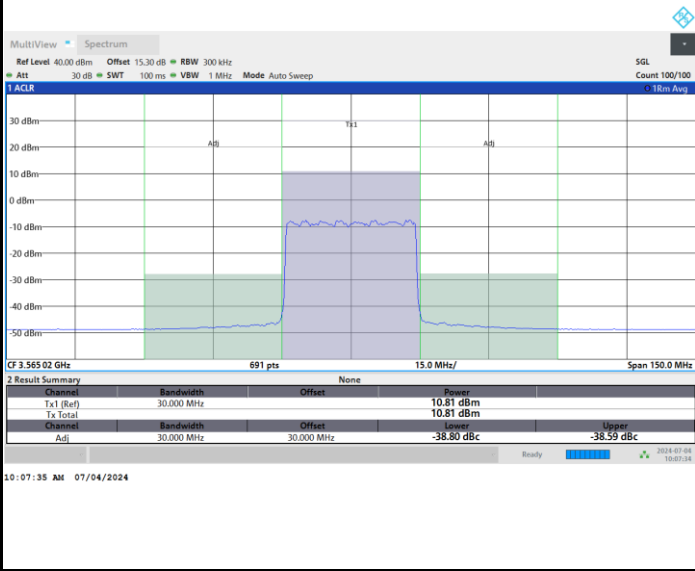

Full RB

FR1 n48 / 30MHz / CP OFDM / 64QAM

Highest Channel

Full RB

FR1 n48 / 30MHz / CP OFDM / 256QAM

Lowest Channel

Full RB

FR1 n48 / 30MHz / CP OFDM / 256QAM