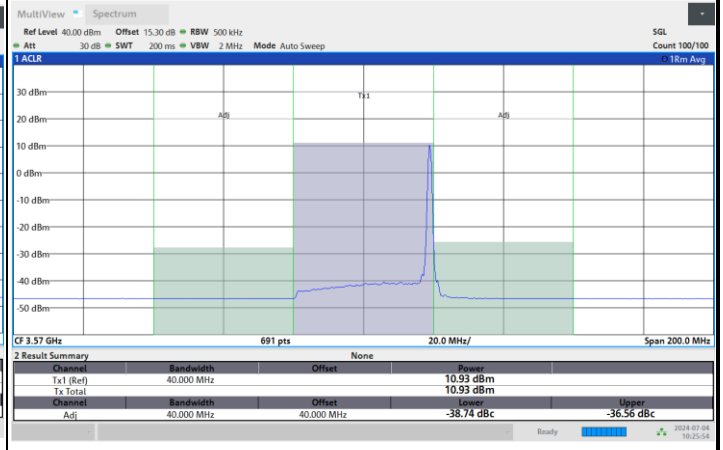

1RB0

1RBmax

Full RB

FR1 n48 / 40MHz / CP OFDM / 64QAM

Lowest Channel

1RB0

1RBmax

Full RB