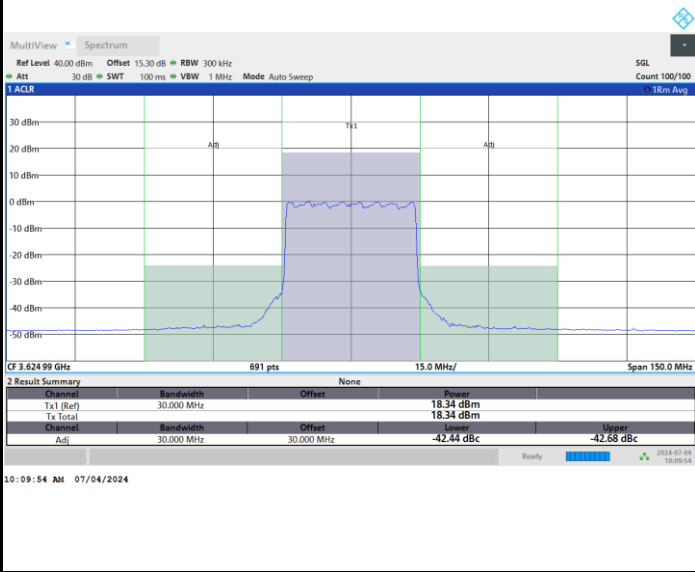

FR1 n48 / 30MHz / CP OFDM / 64QAM

Middle Channel

Full RB