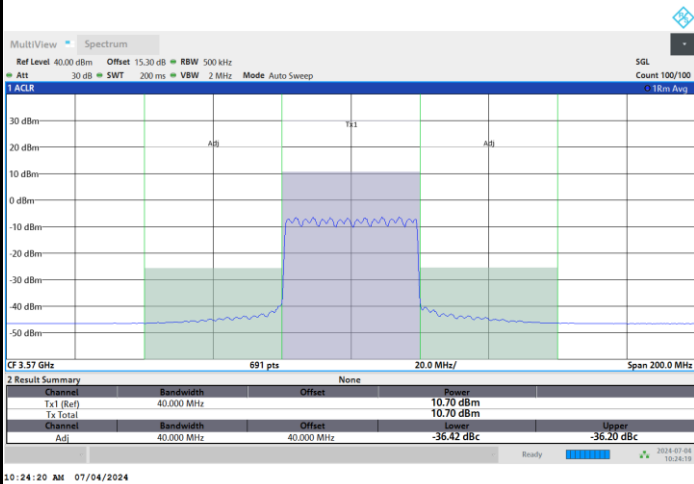

FR1 n48 / 40MHz / CP OFDM / 16QAM

Lowest Channel

1RB0

1RBmax

Full RB