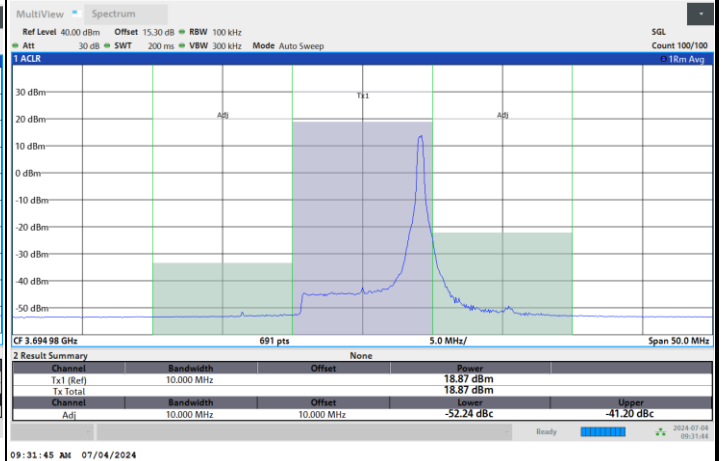

FR1 n48 / 10MHz / CP OFDM / 64QAM

Highest Channel

1RB0

1RBmax