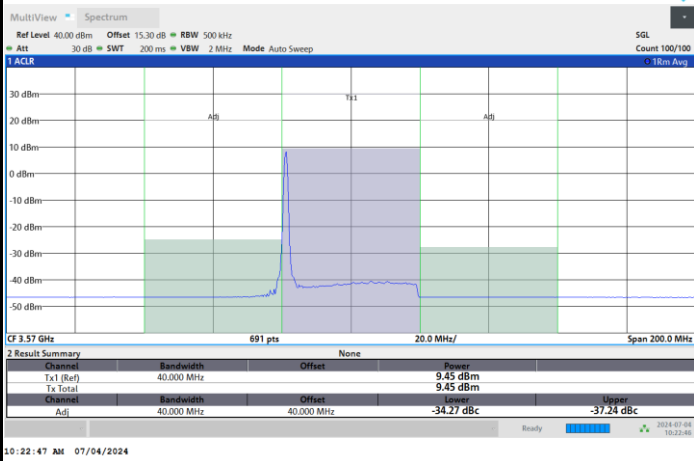

Highest Channel

1RB0

1RBmax

Full RB

FR1 n48 / 40MHz / CP OFDM / 16QAM

Lowest Channel

1RB0

1RBmax