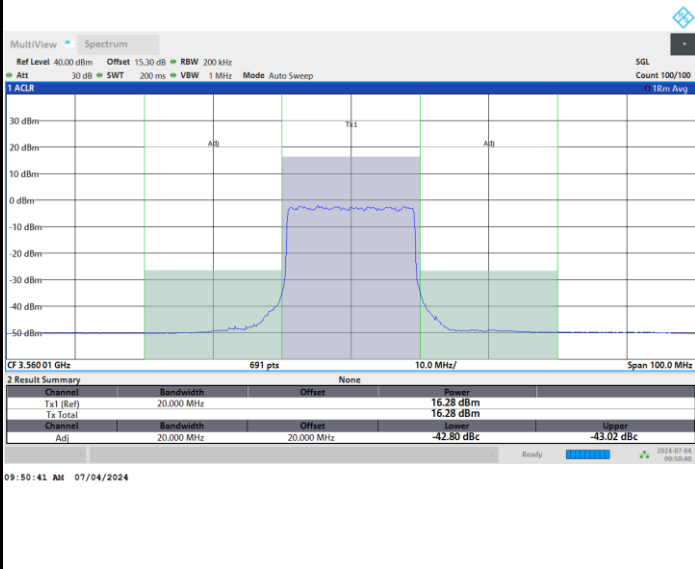

FR1 n48 / 20MHz / CP OFDM / 16QAM

Lowest Channel

Full RB