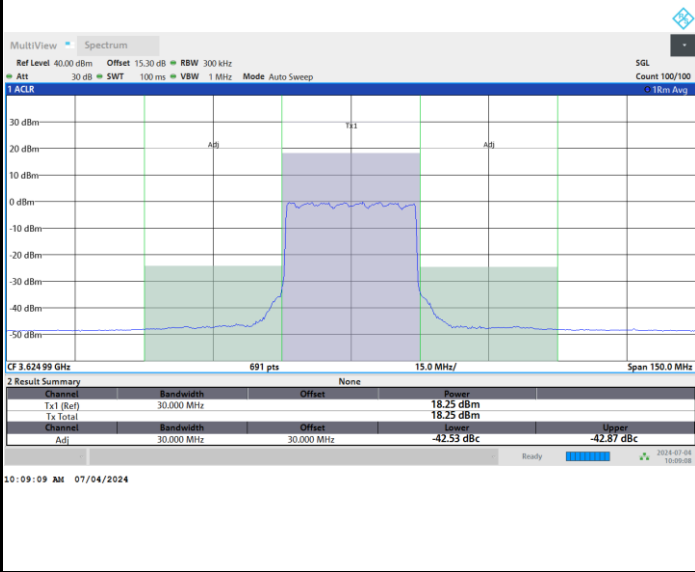

Highest Channel

Full RB

FR1 n48 / 30MHz / CP OFDM / 16QAM

Lowest Channel

Full RB

FR1 n48 / 30MHz / CP OFDM / 16QAM

Middle Channel

Full RB