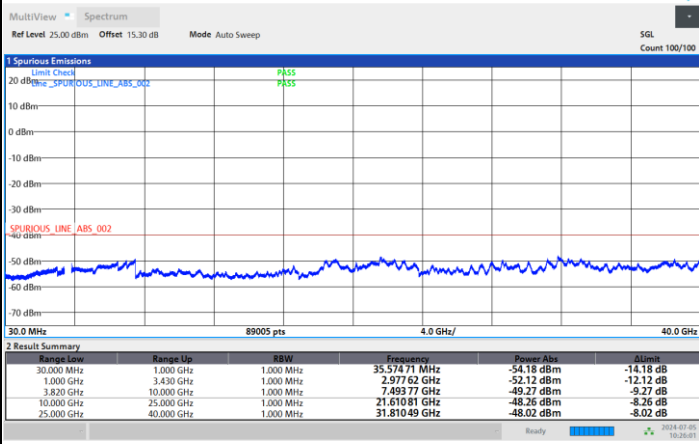

Middle Channel

Highest Channel

FR1 n48 / 20MHz / CP OFDM / QPSK / 1RB1

Lowest Channel

Middle Channel

Highest Channel

FR1 n48 / 30MHz / CP OFDM / QPSK / 1RB1

Lowest Channel