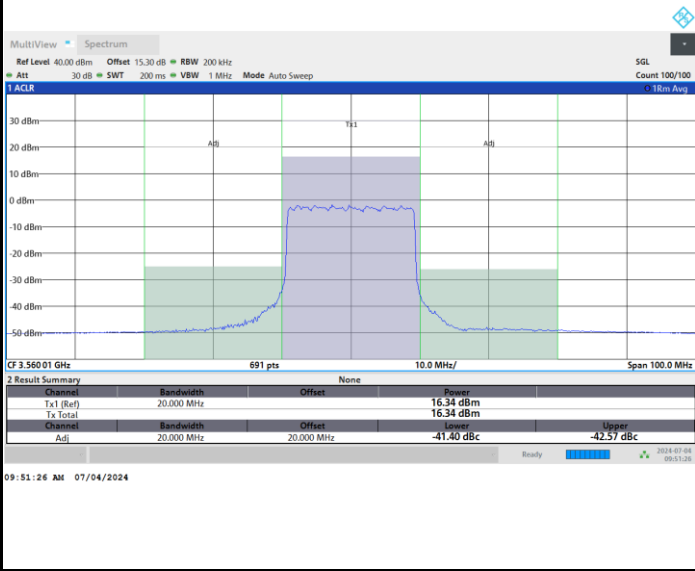

FR1 n48 / 20MHz / CP OFDM / 64QAM

Lowest Channel

Full RB