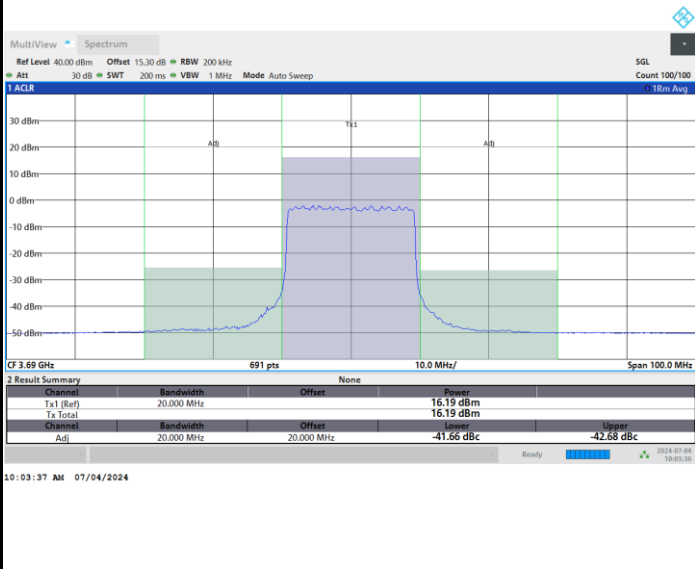

Lowest Channel

Full RB

FR1 n48 / 20MHz / CP OFDM / 64QAM

Middle Channel

Full RB

FR1 n48 / 20MHz / CP OFDM / 64QAM

Highest Channel

Full RB