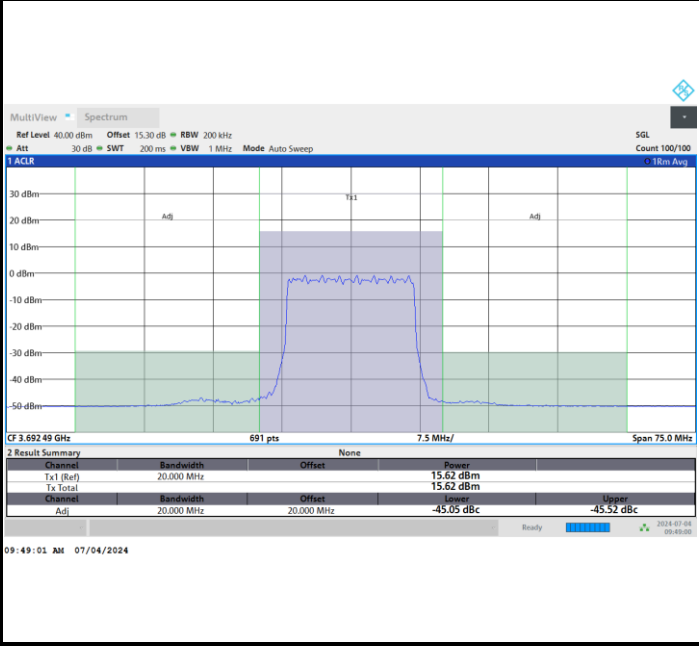

Middle Channel

Full RB

FR1 n48 / 15MHz / CP OFDM / 256QAM

Highest Channel

Full RB

FR1 n48 / 20MHz / CP OFDM / QPSK

Lowest Channel

Full RB