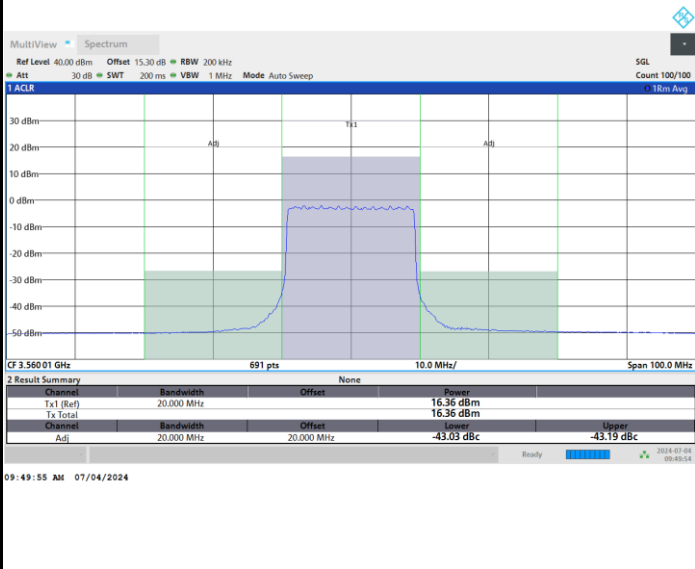

Middle Channel

Full RB

FR1 n48 / 15MHz / CP OFDM / 256QAM

Highest Channel

Full RB

FR1 n48 / 20MHz / CP OFDM / QPSK

Lowest Channel

Full RB