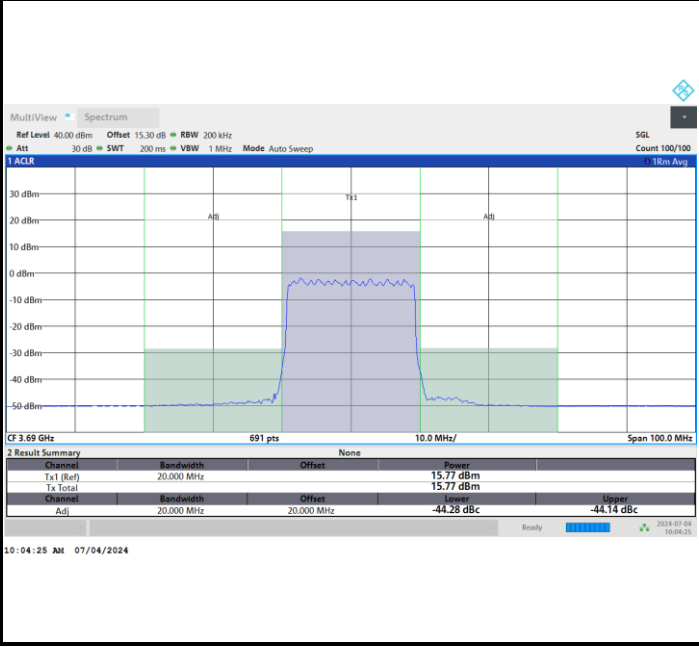

FR1 n48 / 20MHz / CP OFDM / 256QAM

Highest Channel

Full RB