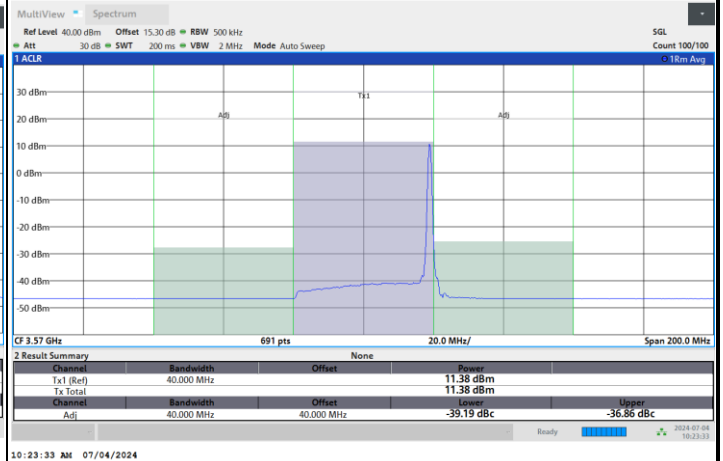

Highest Channel

1RB0

1RBmax

Full RB

FR1 n48 / 40MHz / CP OFDM / 16QAM

Lowest Channel

1RB0

1RBmax