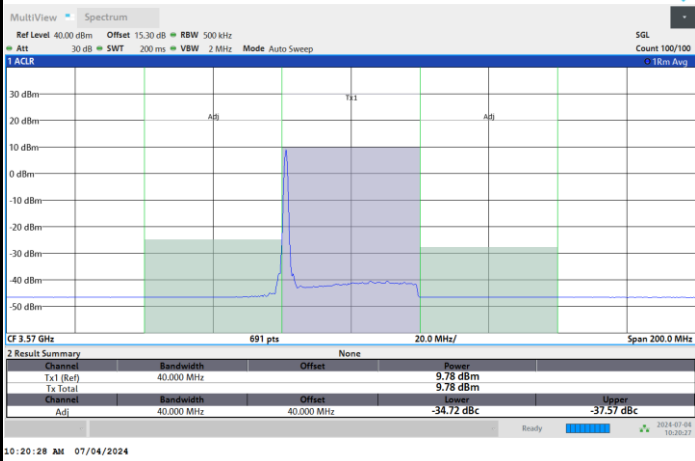

FR1 n48 / 40MHz / CP OFDM / QPSK

Lowest Channel

1RB0

1RBmax