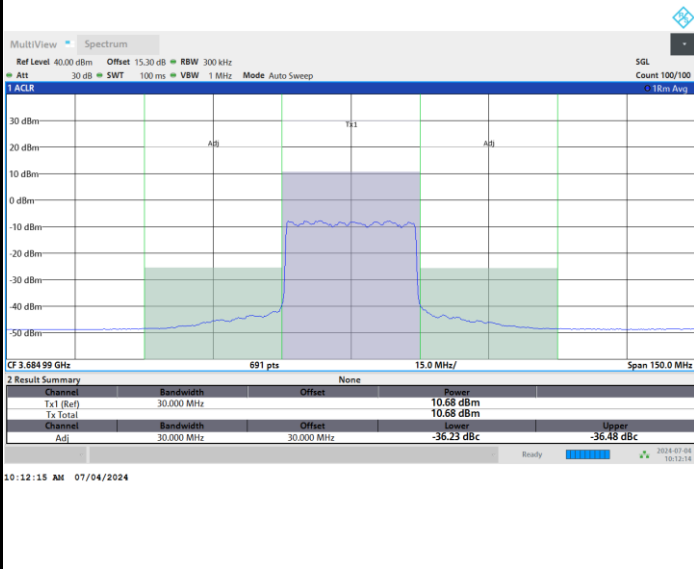

FR1 n48 / 30MHz / CP OFDM / 16QAM

Highest Channel

Full RB