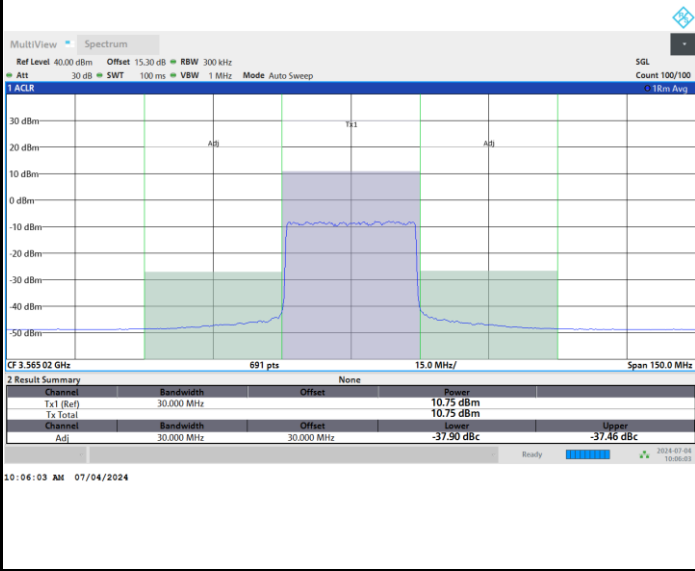

Highest Channel

Full RB

FR1 n48 / 30MHz / CP OFDM / 16QAM

Lowest Channel

Full RB

FR1 n48 / 30MHz / CP OFDM / 16QAM

Middle Channel

Full RB