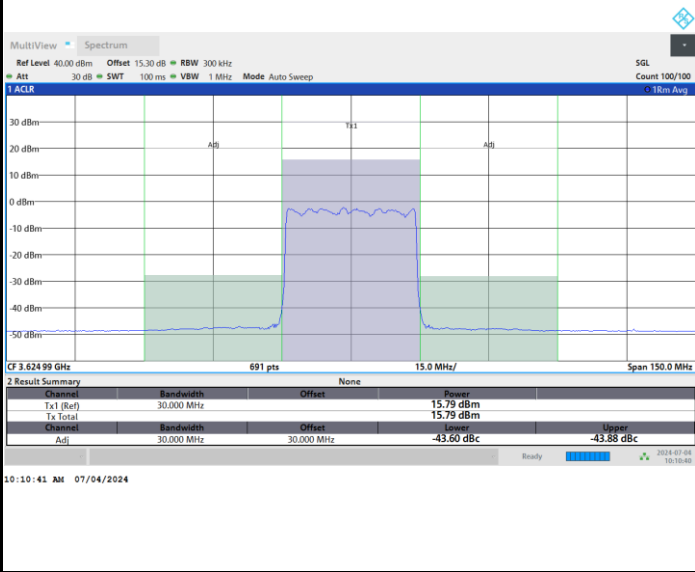

FR1 n48 / 30MHz / CP OFDM / 256QAM

Middle Channel

Full RB