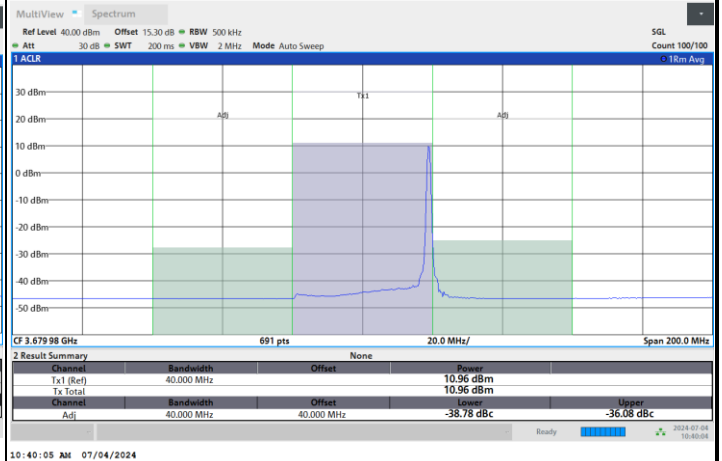

Highest Channel

1RB0

1RBmax

Full RB

FR1 n48 / 40MHz / CP OFDM / 16QAM

Lowest Channel

1RB0

1RBmax