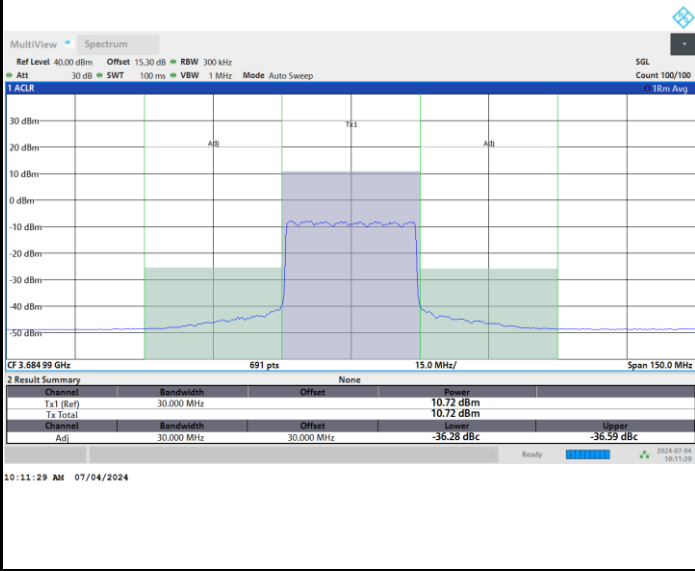

FR1 n48 / 30MHz / CP OFDM / QPSK

Highest Channel

Full RB