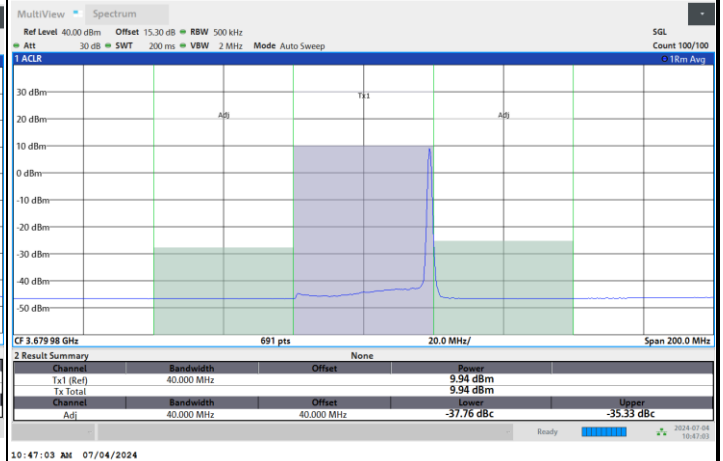

Middle Channel

1RB0

1RBmax

Full RB

FR1 n48 / 40MHz / CP OFDM / 256QAM

Highest Channel

1RB0

1RBmax

Full RB

Conducted Spurious Emission

FR1 n48 / 10MHz / CP OFDM / QPSK / 1RB1

Lowest Channel

Middle Channel

Highest Channel

FR1 n48 / 15MHz / CP OFDM / QPSK / 1RB1

Lowest Channel