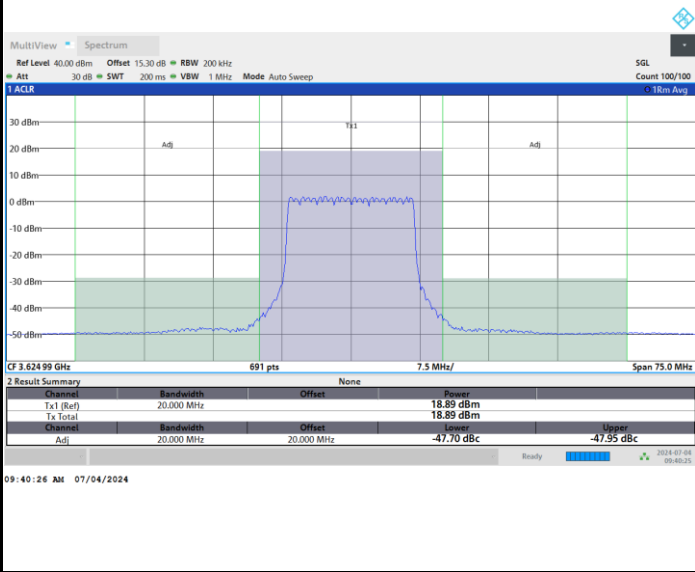

FR1 n48 / 15MHz / CP OFDM / 64QAM

Middle Channel

Full RB