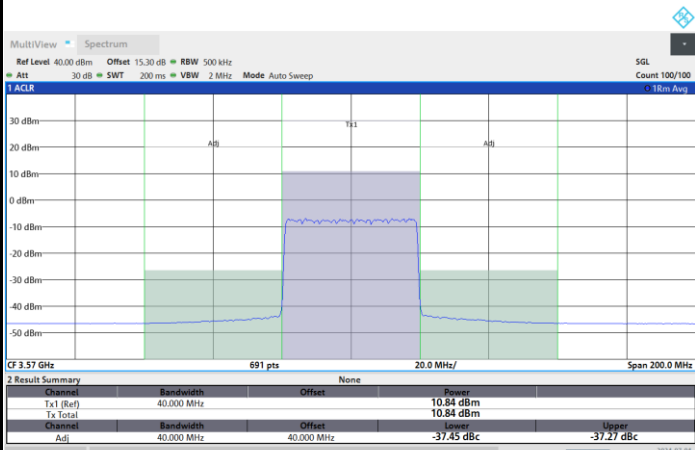

1RBmax

Full RB

FR1 n48 / 40MHz / CP OFDM / 256QAM

Lowest Channel

1RB0

1RBmax

Full RB

FR1 n48 / 40MHz / CP OFDM / 256QAM