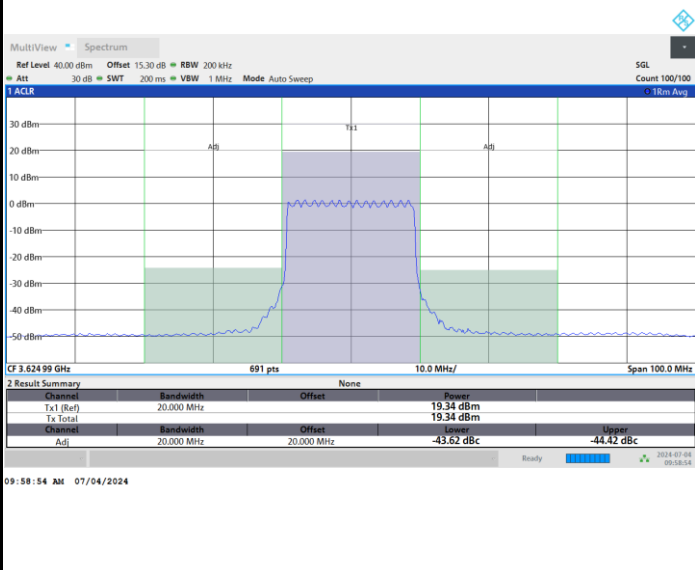

FR1 n48 / 20MHz / CP OFDM / QPSK

Middle Channel

Full RB