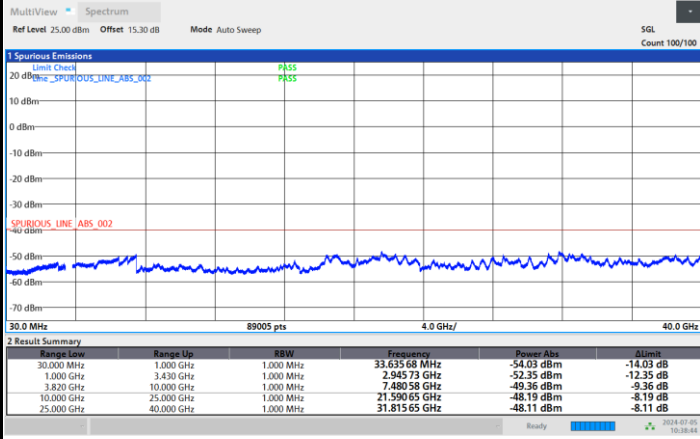

Middle Channel

Highest Channel

FR1 n48 / 40MHz / CP OFDM / QPSK / 1RB1

Lowest Channel

Middle Channel

Highest Channel