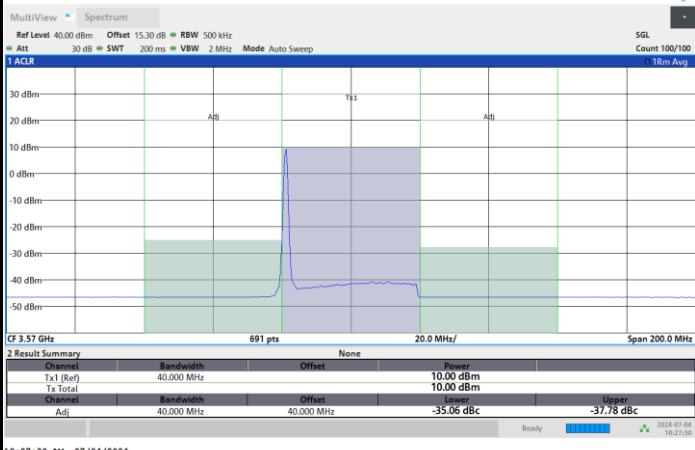

1RBmax

Full RB

FR1 n48 / 40MHz / CP OFDM / 256QAM

Lowest Channel

1RB0

1RBmax

Full RB

FR1 n48 / 40MHz / CP OFDM / 256QAM