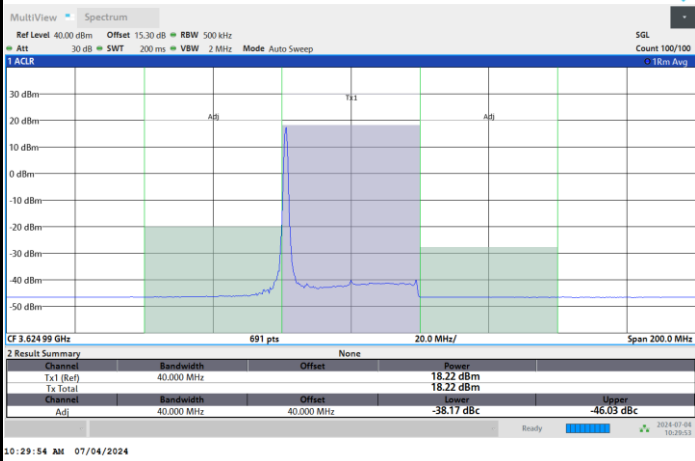

FR1 n48 / 40MHz / CP OFDM / QPSK

Middle Channel

1RB0

1RBmax