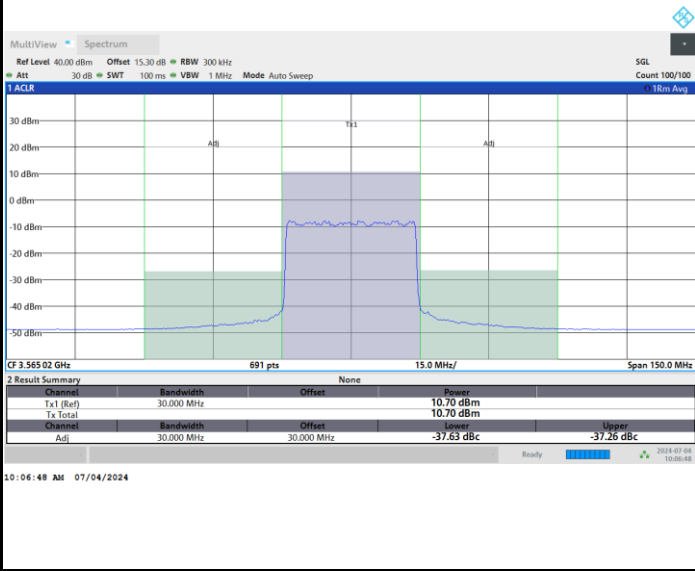

FR1 n48 / 30MHz / CP OFDM / 16QAM

Highest Channel

Full RB

FR1 n48 / 30MHz / CP OFDM / 64QAM

Lowest Channel

Full RB

FR1 n48 / 30MHz / CP OFDM / 64QAM

Middle Channel