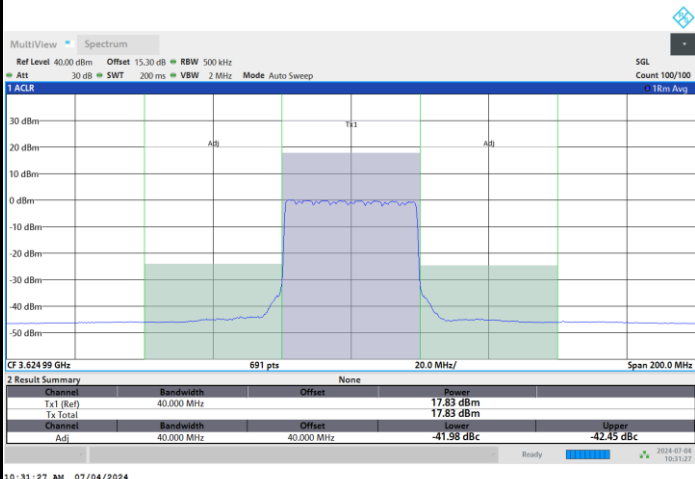

FR1 n48 / 40MHz / CP OFDM / QPSK

Middle Channel

1RB0

1RBmax

Full RB