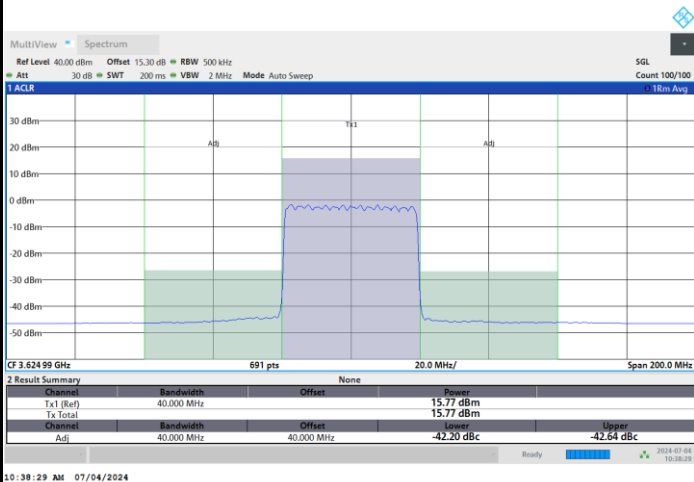

FR1 n48 / 40MHz / CP OFDM / 256QAM

Middle Channel

1RB0

1RBmax

Full RB