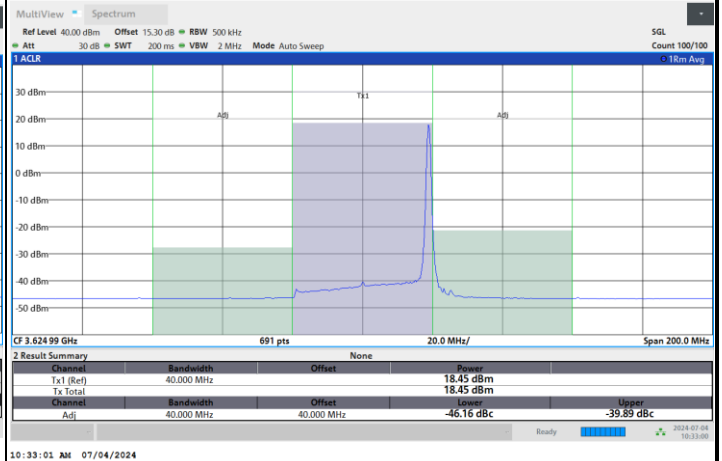

Full RB

FR1 n48 / 40MHz / CP OFDM / 16QAM

Middle Channel

1RB0

1RBmax

Full RB

FR1 n48 / 40MHz / CP OFDM / 16QAM

Highest Channel