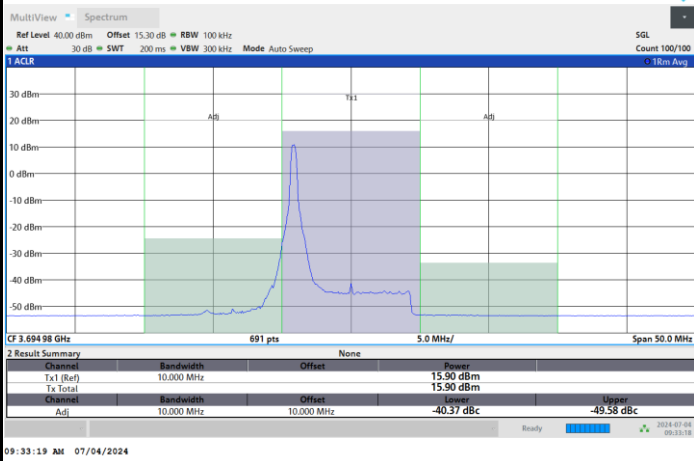

Middle Channel

1RB0

1RBmax

Full RB

FR1 n48 / 10MHz / CP OFDM / 256QAM

Highest Channel

1RB0

1RBmax