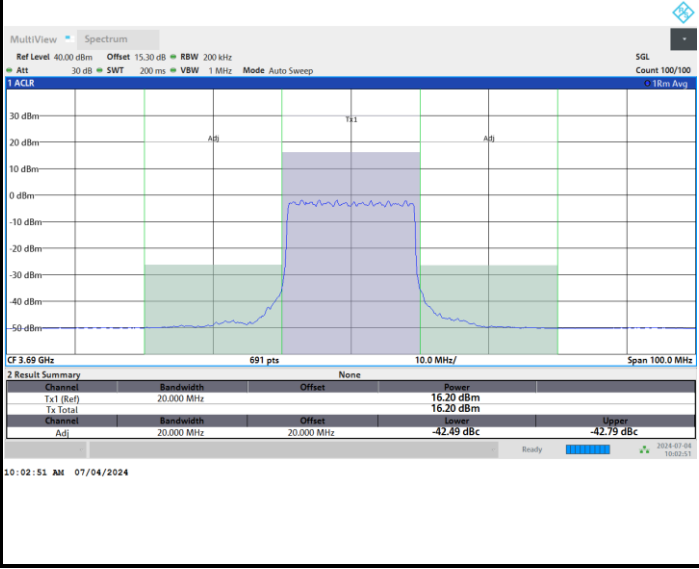

Full RB

FR1 n48 / 20MHz / CP OFDM / 16QAM

Middle Channel

Full RB

FR1 n48 / 20MHz / CP OFDM / 16QAM

Highest Channel

Full RB

FR1 n48 / 20MHz / CP OFDM / 64QAM