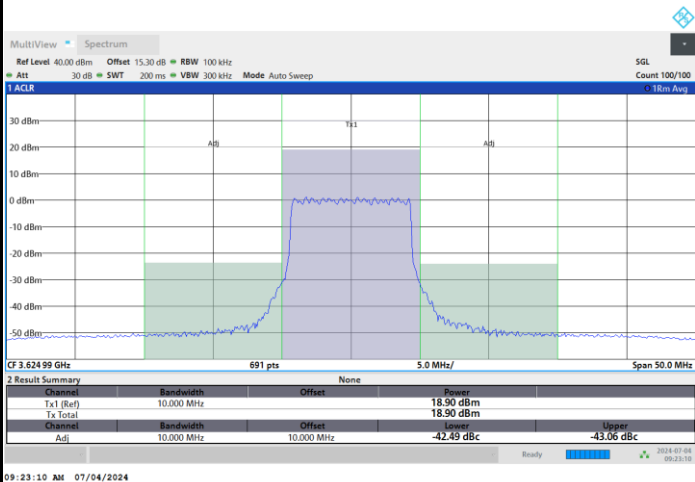

FR1 n48 / 10MHz / CP OFDM / 64QAM

Middle Channel

1RB0

1RBmax

Full RB

FR1 n48 / 10MHz / CP OFDM / 64QAM

Highest Channel

1RB0