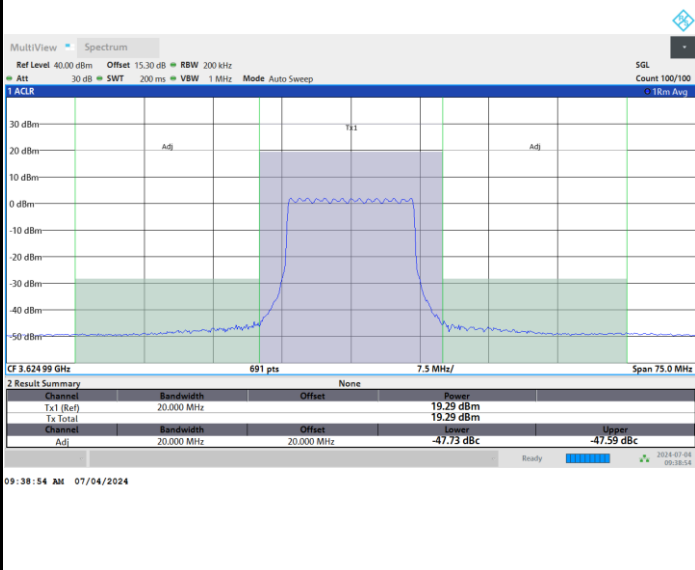

Full RB

FR1 n48 / 15MHz / CP OFDM / QPSK

Lowest Channel

Full RB

FR1 n48 / 15MHz / CP OFDM / QPSK

Middle Channel

Full RB

FR1 n48 / 15MHz / CP OFDM / QPSK