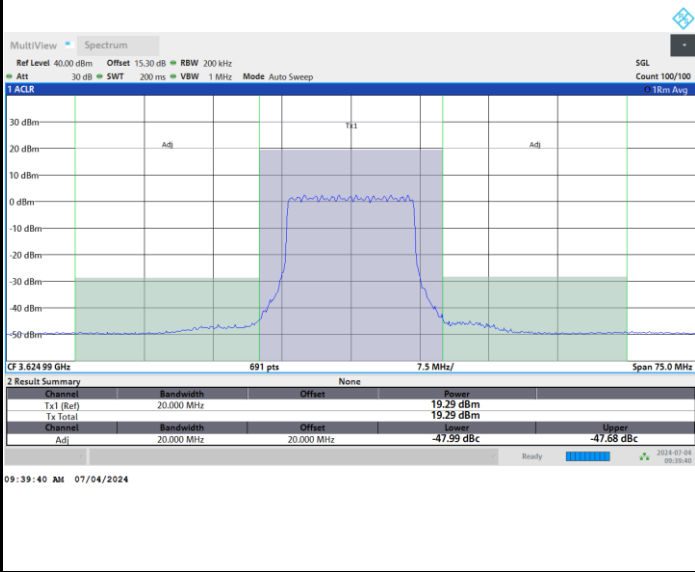

Highest Channel

Full RB

FR1 n48 / 15MHz / CP OFDM / 16QAM

Lowest Channel

Full RB

FR1 n48 / 15MHz / CP OFDM / 16QAM

Middle Channel

Full RB