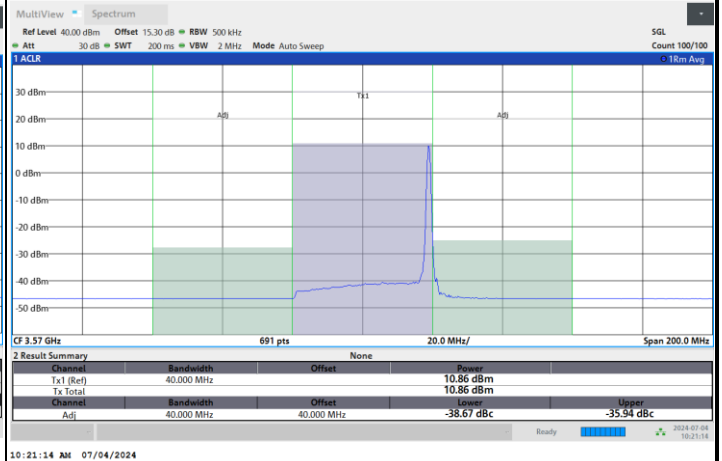

FR1 n48 / 40MHz / CP OFDM / QPSK

Lowest Channel

1RB0

1RBmax