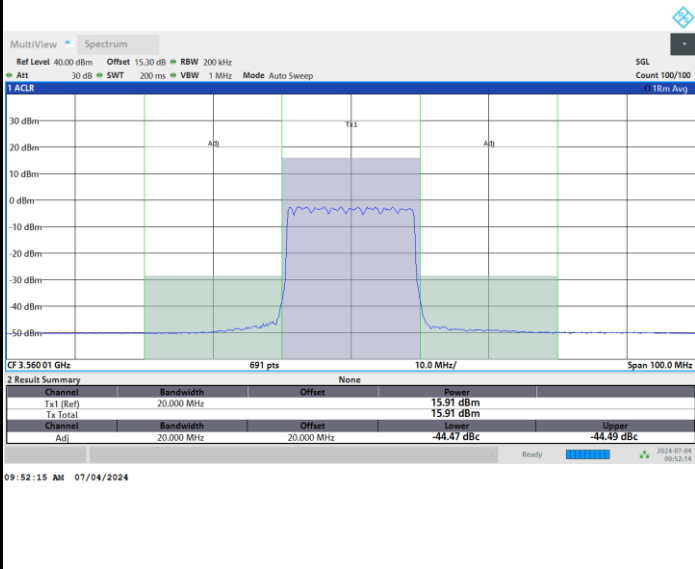

FR1 n48 / 20MHz / CP OFDM / 256QAM

Lowest Channel

Full RB