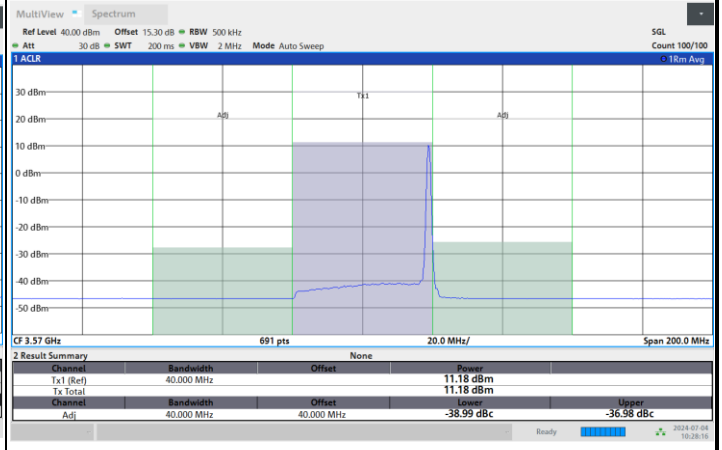

1RBmax

Full RB

FR1 n48 / 40MHz / CP OFDM / 256QAM

Lowest Channel

1RB0

1RBmax

Full RB

FR1 n48 / 40MHz / CP OFDM / 256QAM