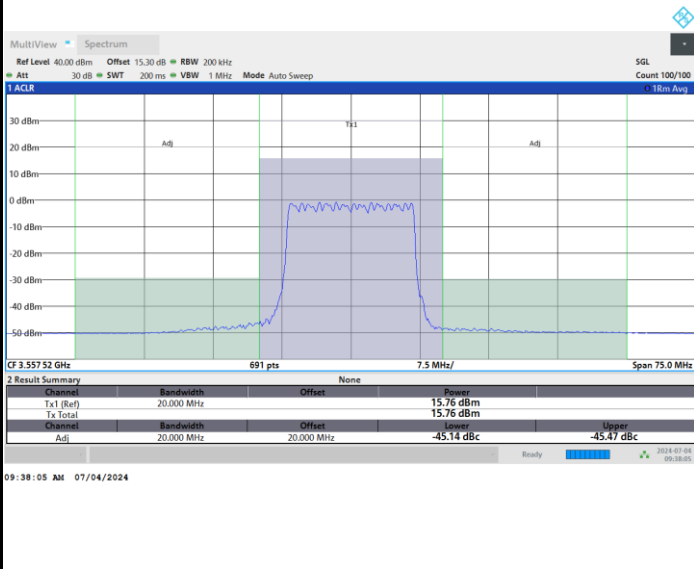

Full RB

FR1 n48 / 15MHz / CP OFDM / 64QAM

Highest Channel

Full RB

FR1 n48 / 15MHz / CP OFDM / 256QAM

Lowest Channel

Full RB

FR1 n48 / 15MHz / CP OFDM / 256QAM