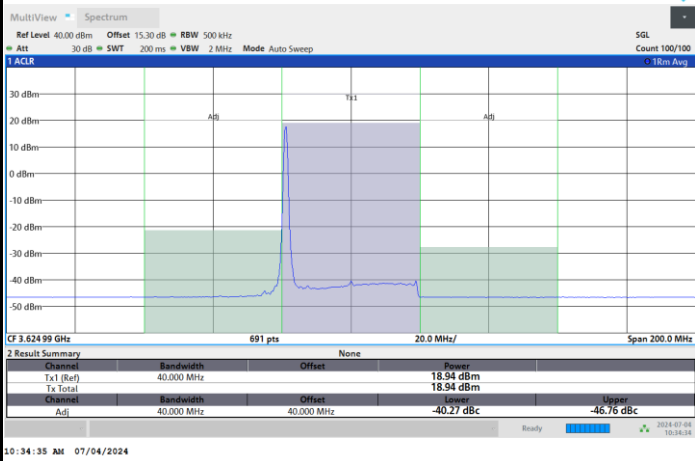

FR1 n48 / 40MHz / CP OFDM / 64QAM

Middle Channel

1RB0

1RBmax