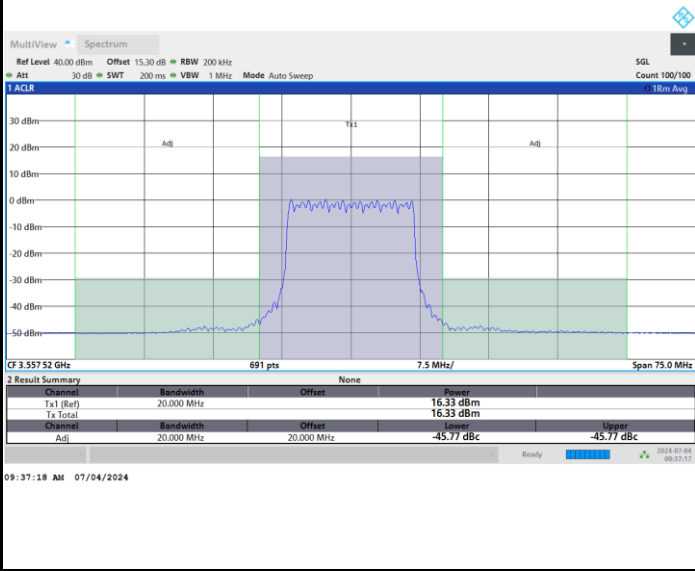

FR1 n48 / 15MHz / CP OFDM / 16QAM

Highest Channel

Full RB

FR1 n48 / 15MHz / CP OFDM / 64QAM

Lowest Channel

Full RB

FR1 n48 / 15MHz / CP OFDM / 64QAM

Middle Channel