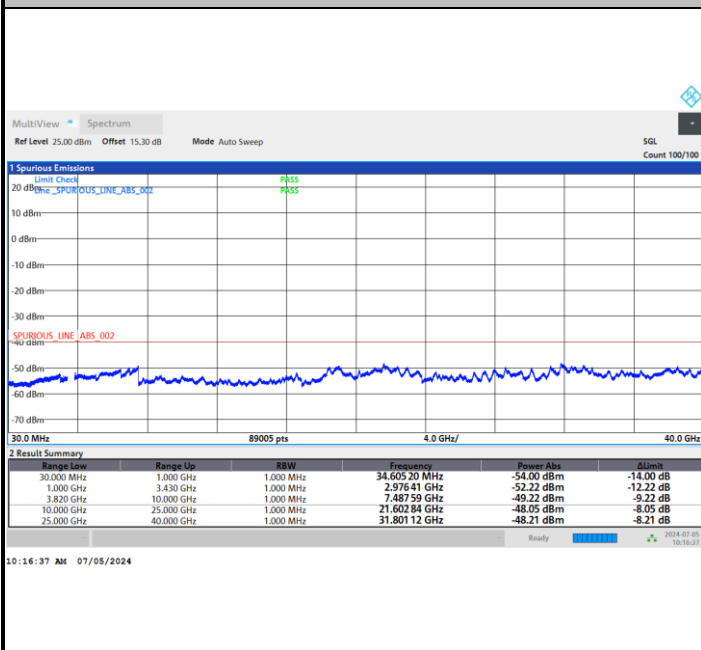

Full RB

Conducted Spurious Emission

FR1 n48 / 10MHz / CP OFDM / QPSK / 1RB1

Lowest Channel

Middle Channel

Highest Channel

FR1 n48 / 15MHz / CP OFDM / QPSK / 1RB1

Lowest Channel