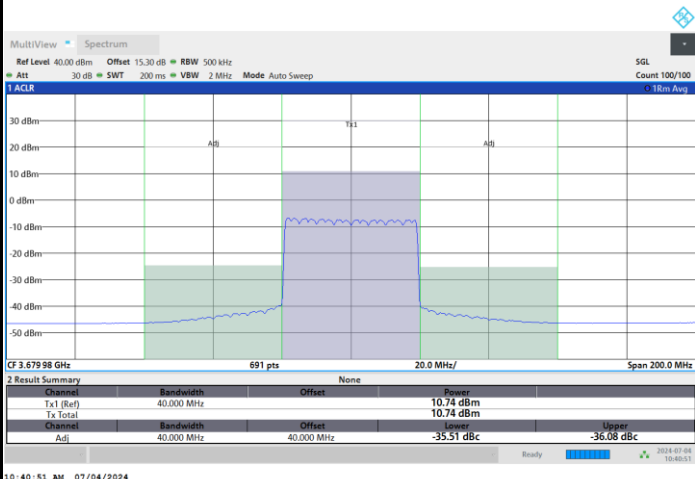

Highest Channel

1RB0

1RBmax

Full RB

FR1 n48 / 40MHz / CP OFDM / 16QAM

Lowest Channel

1RB0

1RBmax