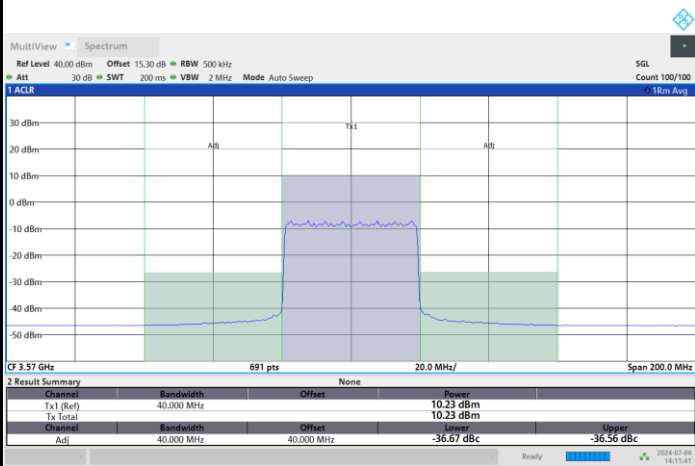

FR1 n48 / 40MHz / CP OFDM / 16QAM

Lowest Channel

1RB0

1RBmax

Full RB