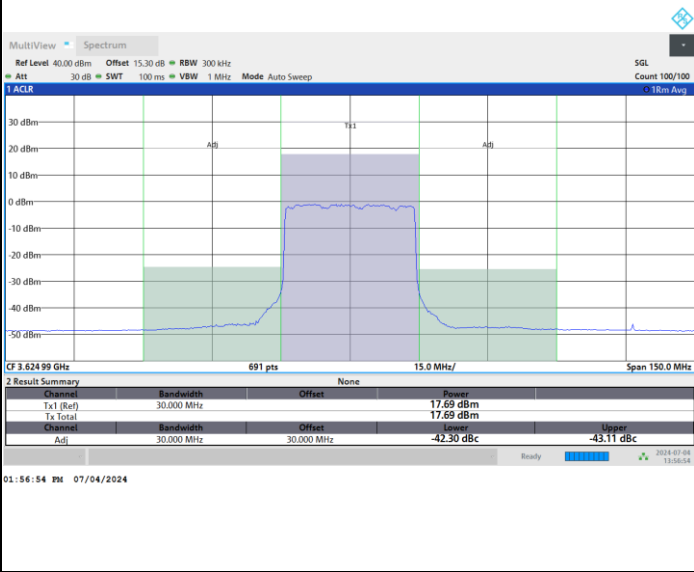

FR1 n48 / 30MHz / CP OFDM / 64QAM

Middle Channel

Full RB