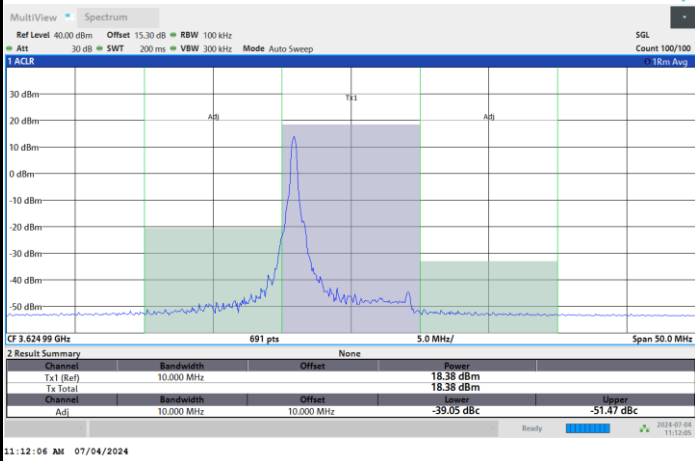

Full RB

FR1 n48 / 10MHz / CP OFDM / 16QAM

Middle Channel

1RB0

1RBmax

Full RB

FR1 n48 / 10MHz / CP OFDM / 16QAM

Highest Channel