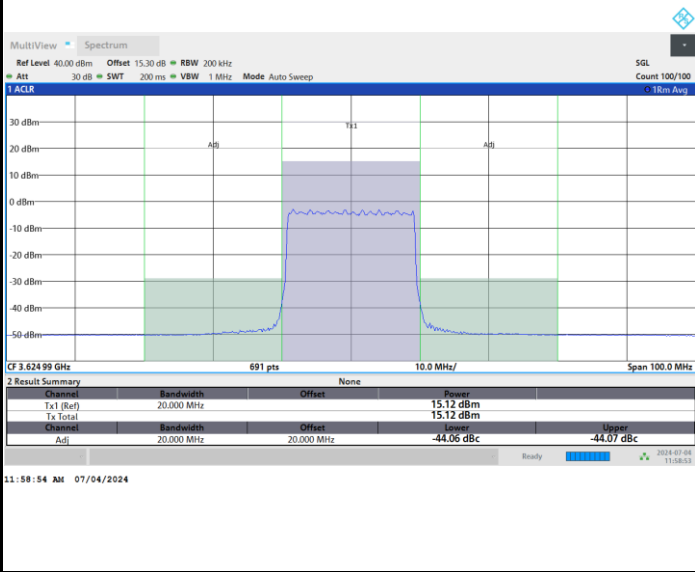

Highest Channel

Full RB

FR1 n48 / 20MHz / CP OFDM / 256QAM

Lowest Channel

Full RB

FR1 n48 / 20MHz / CP OFDM / 256QAM

Middle Channel

Full RB