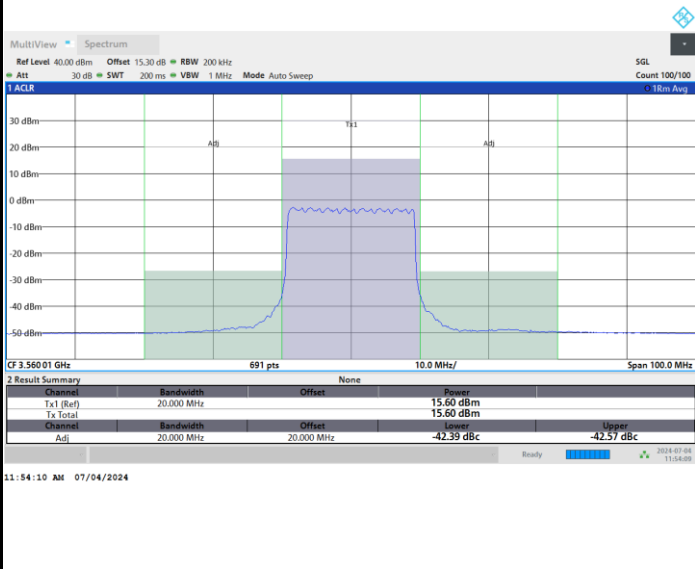

FR1 n48 / 20MHz / CP OFDM / 16QAM

Lowest Channel

Full RB