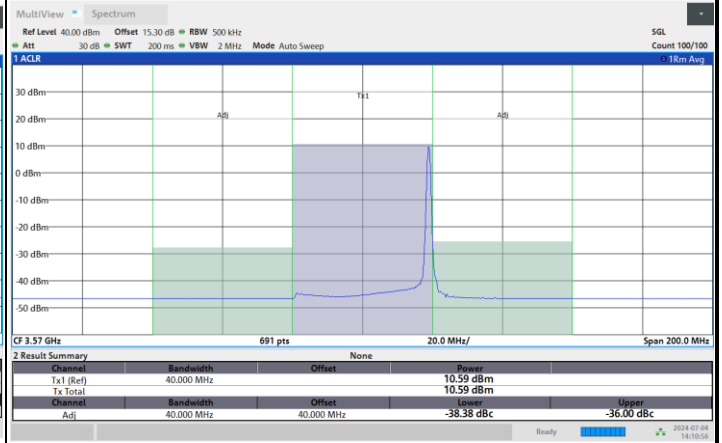

FR1 n48 / 40MHz / CP OFDM / 16QAM

Lowest Channel

1RB0

1RBmax