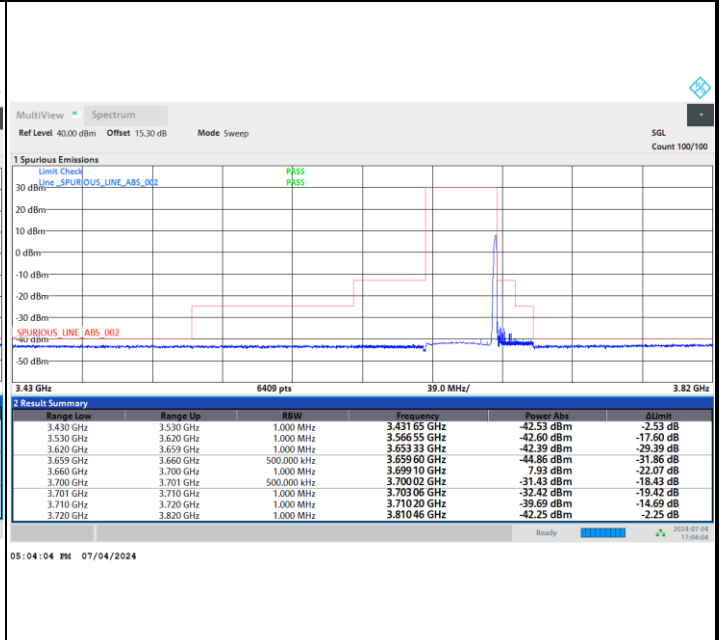

Highest Channel

1RB0

1RBmax

Full RB

Adjacent Channel Leakage Ratio (ACLR)

FR1 n48 / 10MHz / CP OFDM / QPSK

Lowest Channel

1RB0