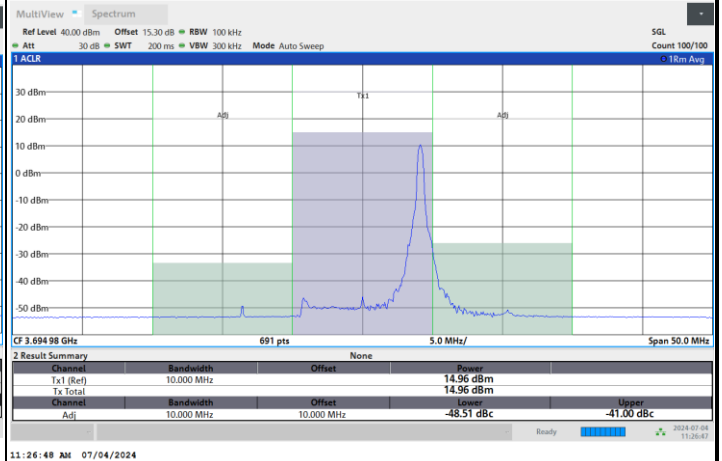

Middle Channel

1RB0

1RBmax

Full RB

FR1 n48 / 10MHz / CP OFDM / 256QAM

Highest Channel

1RB0

1RBmax