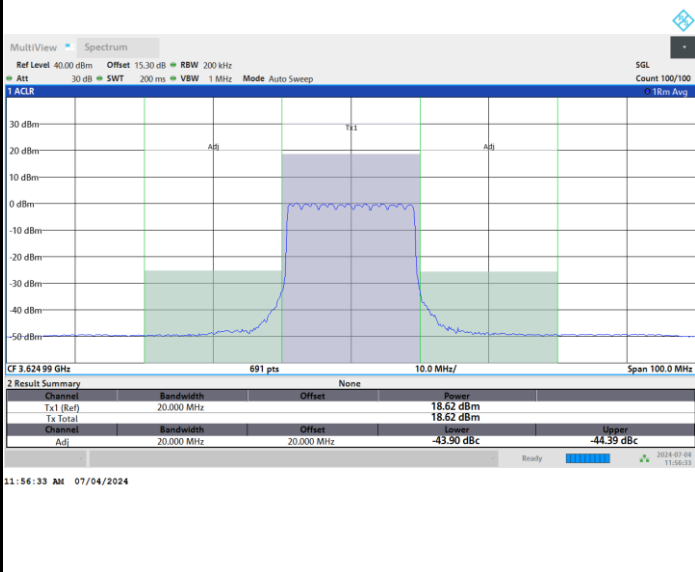

Lowest Channel

Full RB

FR1 n48 / 20MHz / CP OFDM / QPSK

Middle Channel

Full RB

FR1 n48 / 20MHz / CP OFDM / QPSK

Highest Channel

Full RB