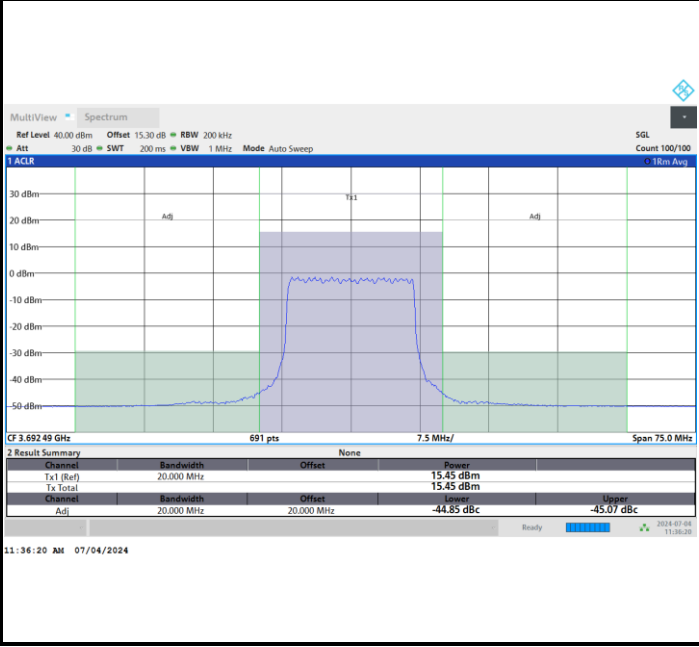

FR1 n48 / 15MHz / CP OFDM / 64QAM

Middle Channel

Full RB

FR1 n48 / 15MHz / CP OFDM / 64QAM

Highest Channel

Full RB

FR1 n48 / 15MHz / CP OFDM / 256QAM

Lowest Channel