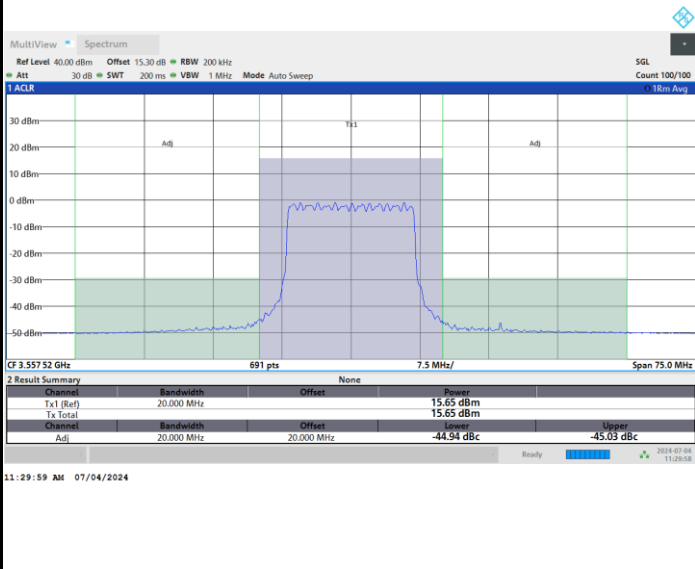

Highest Channel

Full RB

FR1 n48 / 15MHz / CP OFDM / 16QAM

Highest Channel

Full RB

FR1 n48 / 15MHz / CP OFDM / 64QAM

Lowest Channel

Full RB