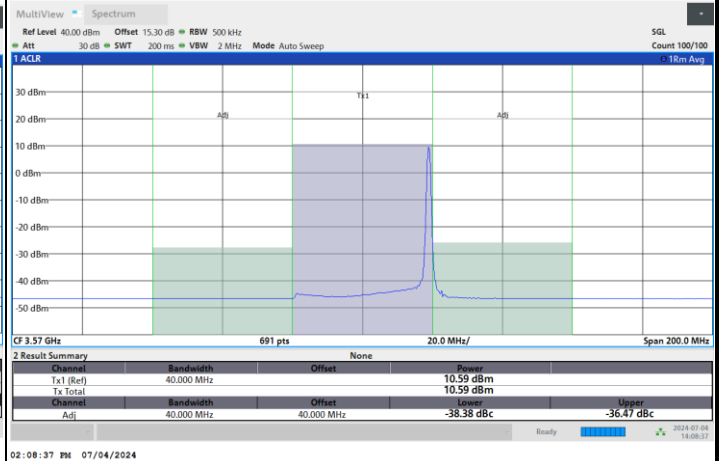

FR1 n48 / 40MHz / CP OFDM / QPSK

Lowest Channel

1RB0

1RBmax