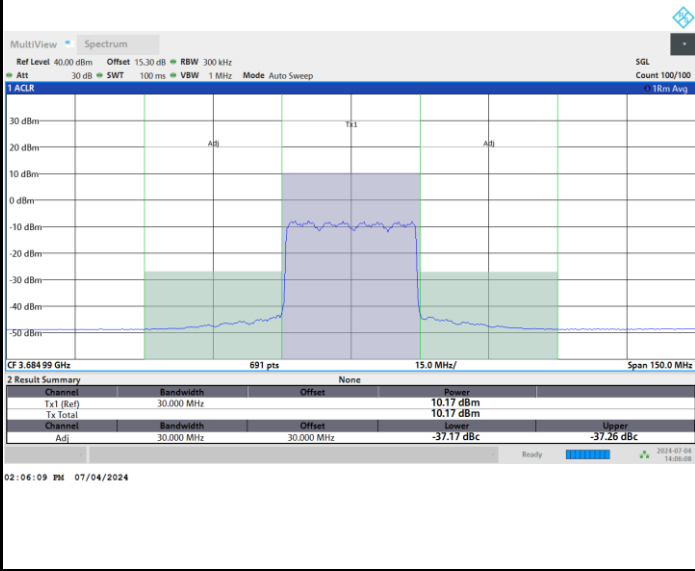

FR1 n48 / 30MHz / CP OFDM / 64QAM

Middle Channel

Full RB

FR1 n48 / 30MHz / CP OFDM / 64QAM

Highest Channel

Full RB

FR1 n48 / 30MHz / CP OFDM / 256QAM

Lowest Channel