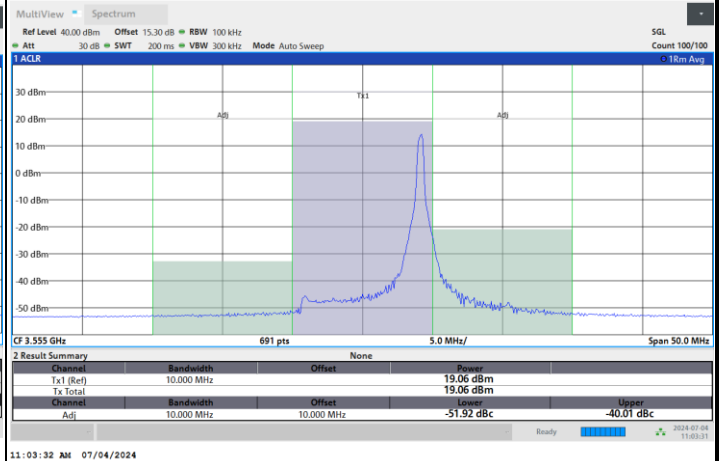

Highest Channel

1RB0

1RBmax

Full RB

FR1 n48 / 10MHz / CP OFDM / 16QAM

Lowest Channel

1RB0

1RBmax