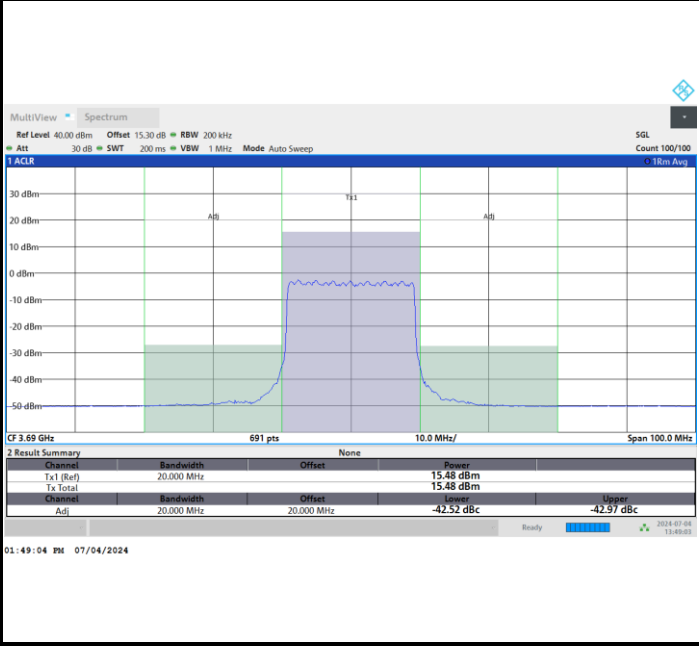

Lowest Channel

Full RB

FR1 n48 / 20MHz / CP OFDM / QPSK

Middle Channel

Full RB

FR1 n48 / 20MHz / CP OFDM / QPSK

Highest Channel

Full RB