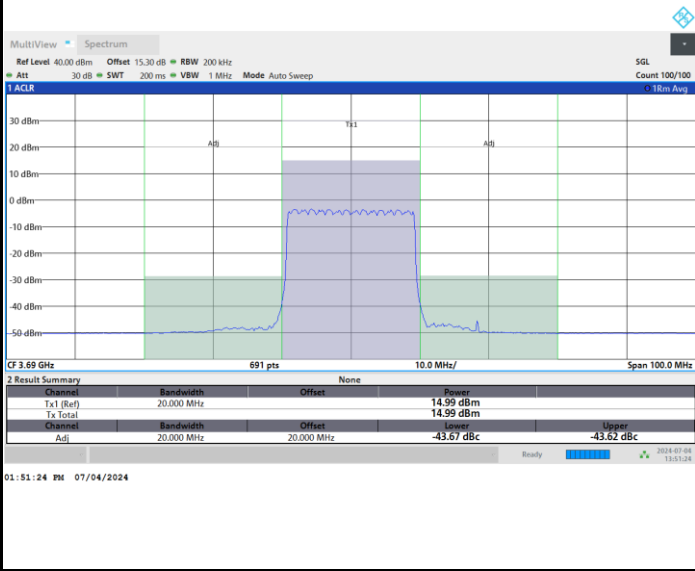

FR1 n48 / 20MHz / CP OFDM / 256QAM

Highest Channel

Full RB