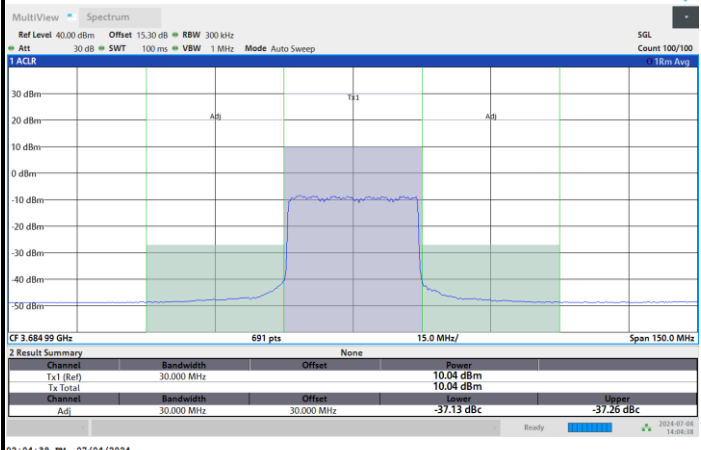

Full RB

FR1 n48 / 30MHz / CP OFDM / QPSK

Highest Channel

Full RB

FR1 n48 / 30MHz / CP OFDM / 16QAM

Lowest Channel

Full RB

FR1 n48 / 30MHz / CP OFDM / 16QAM