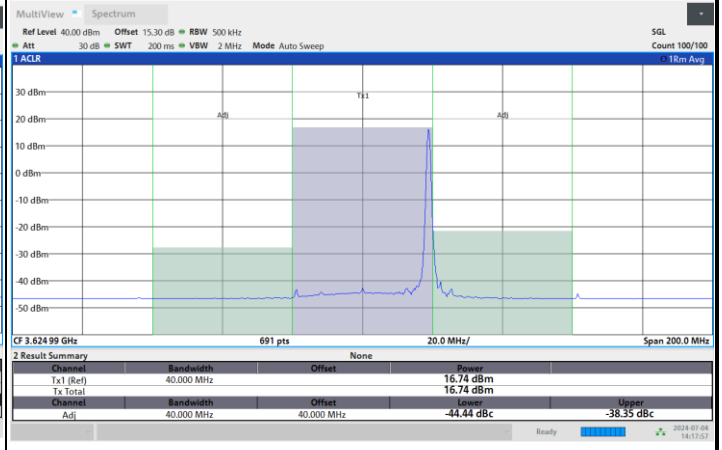

Lowest Channel

1RB0

1RBmax

Full RB

FR1 n48 / 40MHz / CP OFDM / QPSK

Middle Channel

1RB0

1RBmax