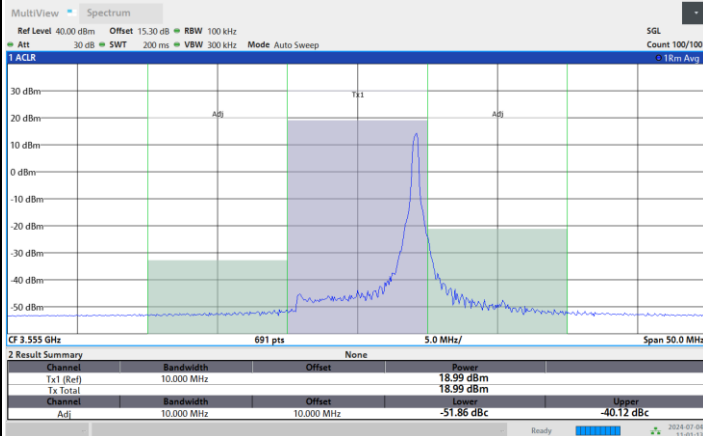

Adjacent Channel Leakage Ratio (ACLR)

FR1 n48 / 10MHz / CP OFDM / QPSK

Lowest Channel

1RB0

1RBmax