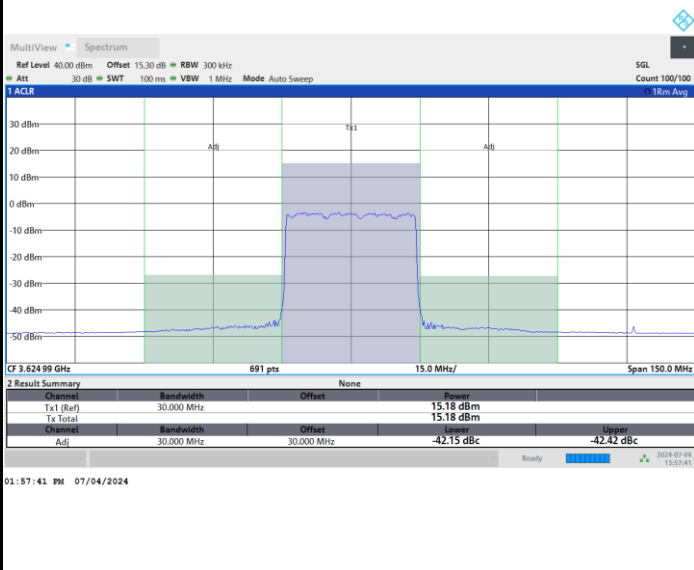

FR1 n48 / 30MHz / CP OFDM / 256QAM

Middle Channel

Full RB