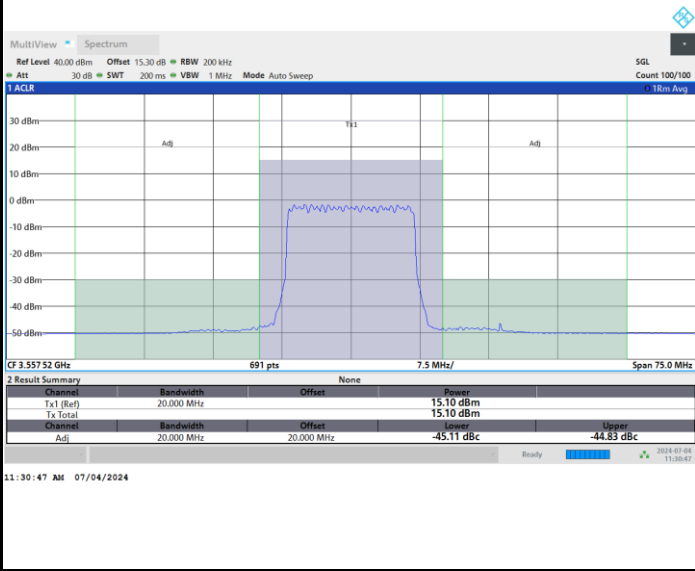

FR1 n48 / 15MHz / CP OFDM / 256QAM

Lowest Channel

Full RB