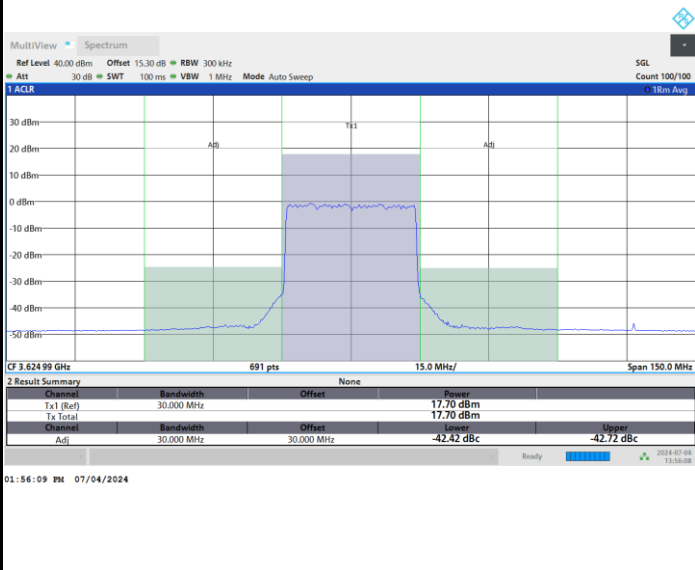

FR1 n48 / 30MHz / CP OFDM / 16QAM

Middle Channel

Full RB