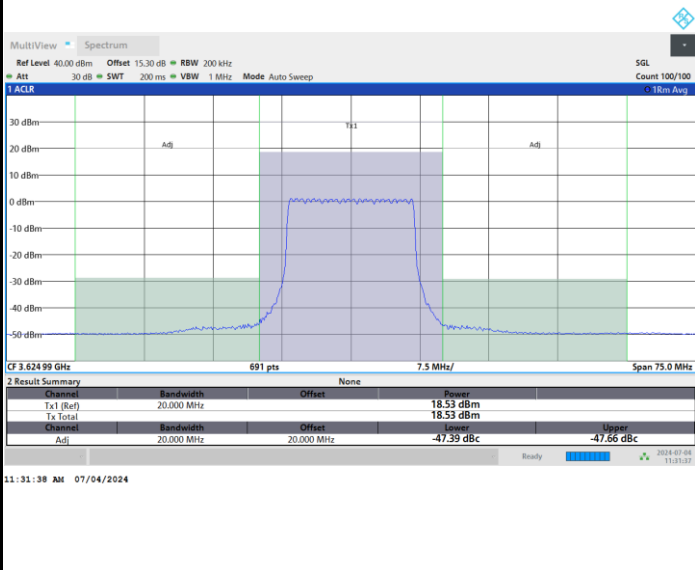

Full RB

FR1 n48 / 15MHz / CP OFDM / QPSK

Lowest Channel

Full RB

FR1 n48 / 15MHz / CP OFDM / QPSK

Middle Channel

Full RB

FR1 n48 / 15MHz / CP OFDM / QPSK