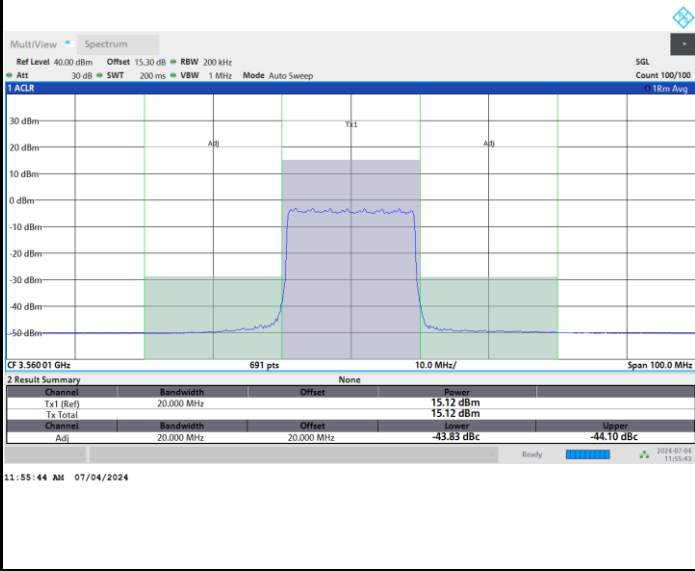

Highest Channel

Full RB

FR1 n48 / 20MHz / CP OFDM / 256QAM

Lowest Channel

Full RB

FR1 n48 / 20MHz / CP OFDM / 256QAM

Middle Channel

Full RB