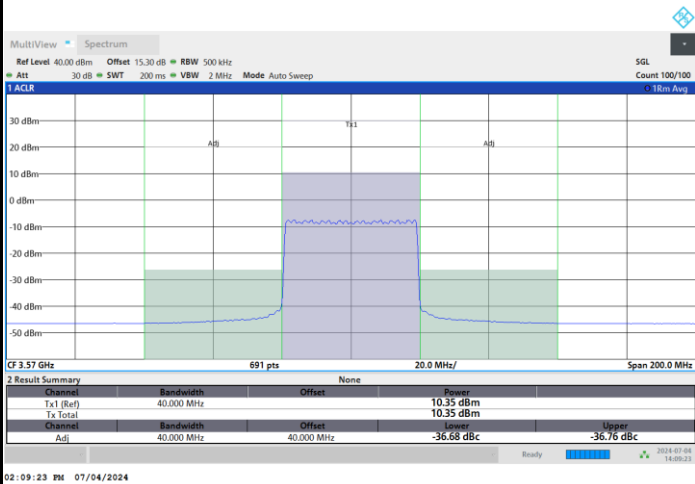

FR1 n48 / 40MHz / CP OFDM / QPSK

Lowest Channel

1RB0

1RBmax

Full RB