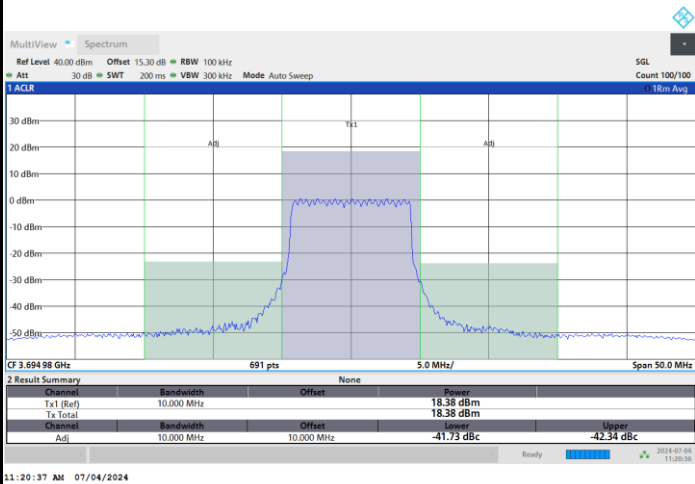

FR1 n48 / 10MHz / CP OFDM / QPSK

Highest Channel

1RB0

1RBmax

Full RB