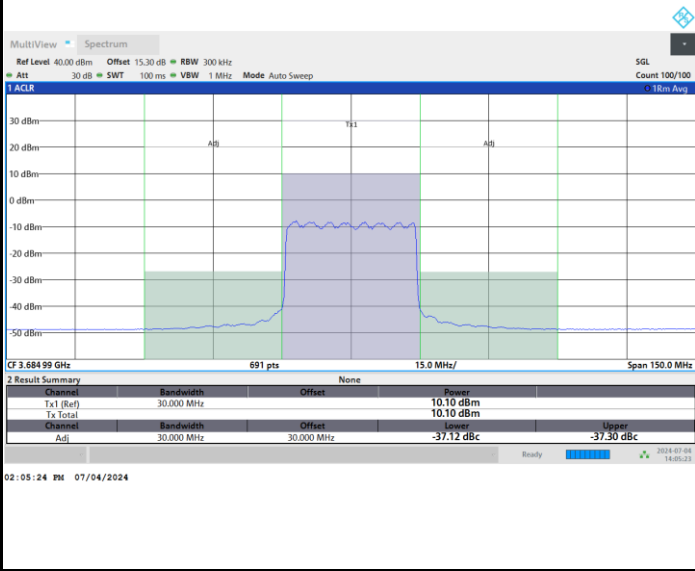

Middle Channel

Full RB

FR1 n48 / 30MHz / CP OFDM / 16QAM

Highest Channel

Full RB

FR1 n48 / 30MHz / CP OFDM / 64QAM

Lowest Channel

Full RB