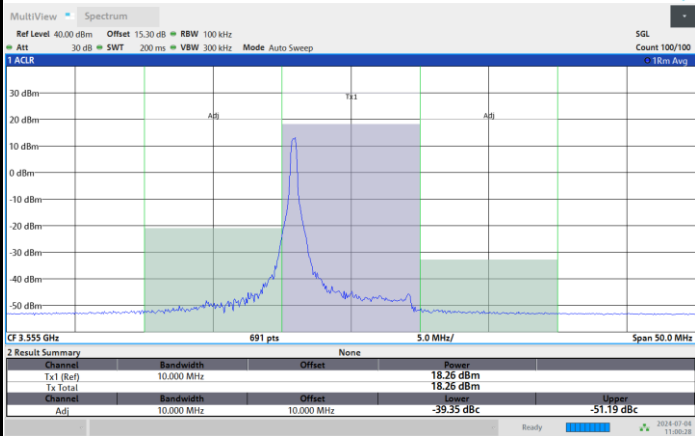

Adjacent Channel Leakage Ratio (ACLR)

FR1 n48 / 10MHz / CP OFDM / QPSK

Lowest Channel

1RB0

1RBmax