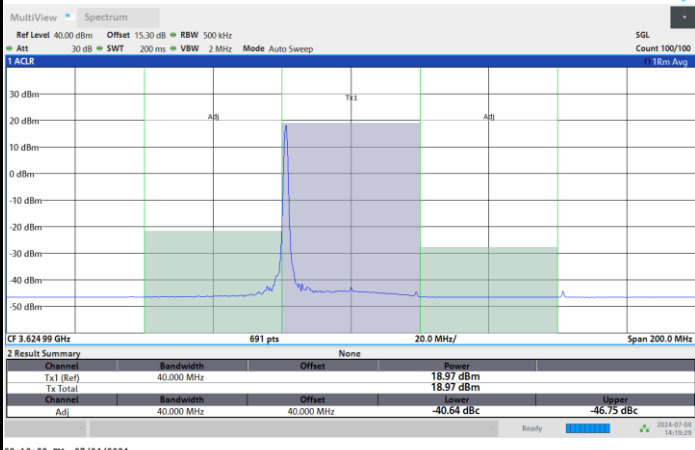

1RB0

1RBmax

Full RB

FR1 n48 / 40MHz / CP OFDM / 16QAM

Middle Channel

1RB0

1RBmax

Full RB