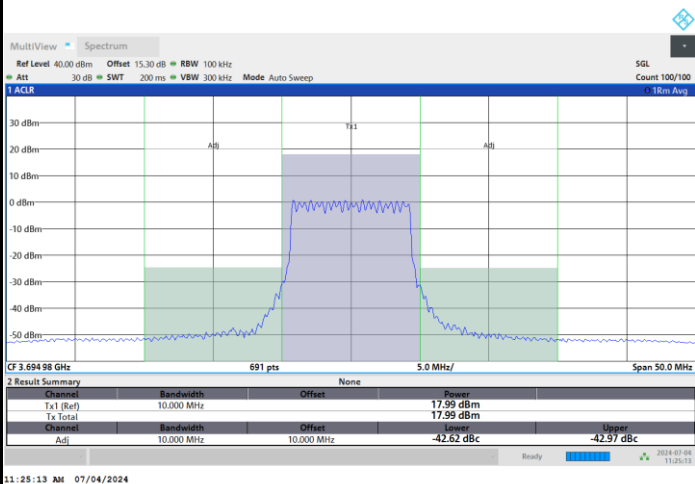

FR1 n48 / 10MHz / CP OFDM / 64QAM

Highest Channel

1RB0

1RBmax

Full RB