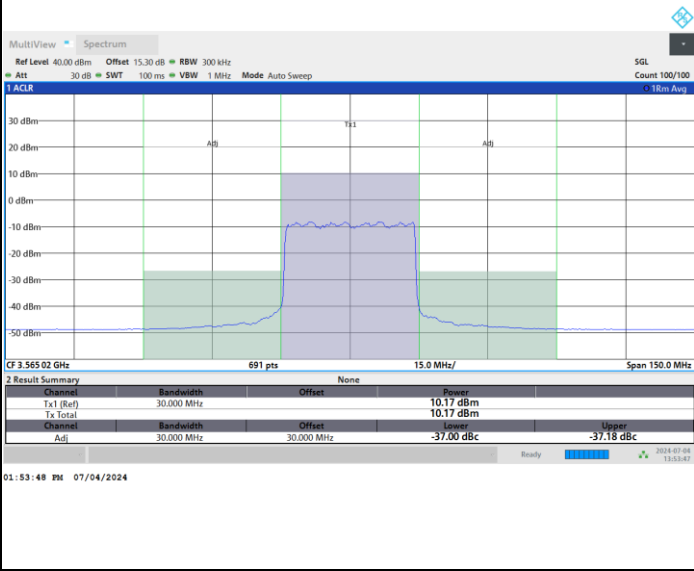

Middle Channel

Full RB

FR1 n48 / 30MHz / CP OFDM / 16QAM

Highest Channel

Full RB

FR1 n48 / 30MHz / CP OFDM / 64QAM

Lowest Channel

Full RB