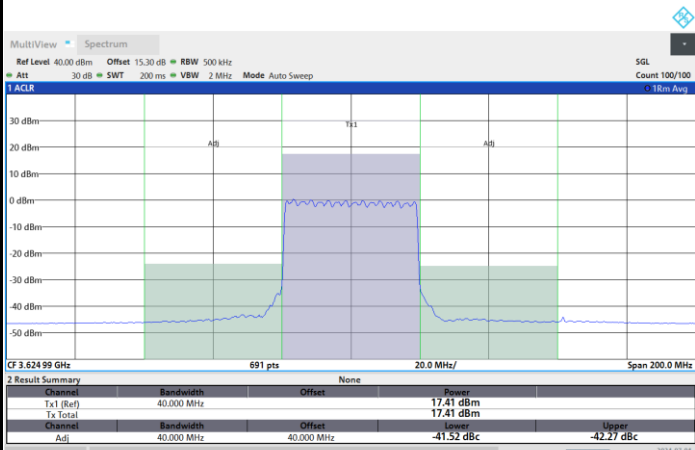

FR1 n48 / 40MHz / CP OFDM / QPSK

Middle Channel

1RB0

1RBmax

Full RB