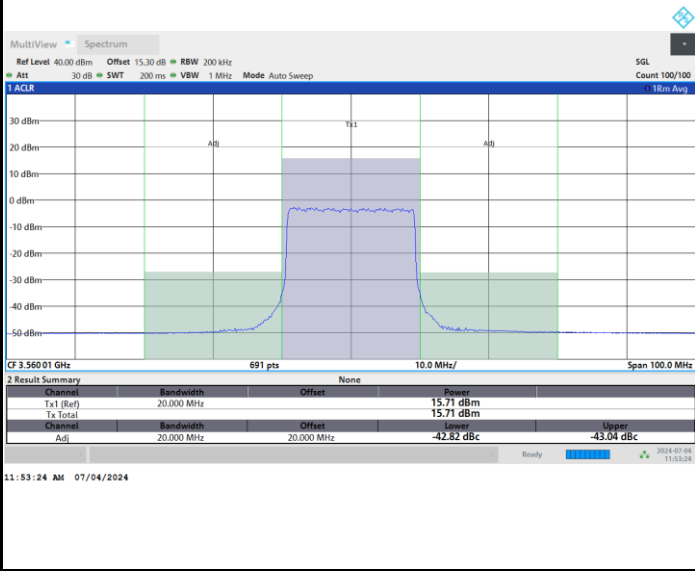

FR1 n48 / 20MHz / CP OFDM / QPSK

Lowest Channel

Full RB