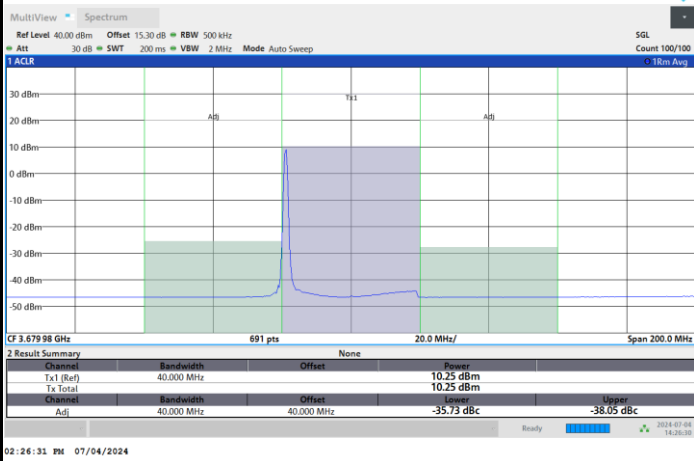

Full RB

FR1 n48 / 40MHz / CP OFDM / QPSK

Highest Channel

1RB0

1RBmax

Full RB

FR1 n48 / 40MHz / CP OFDM / 16QAM

Lowest Channel