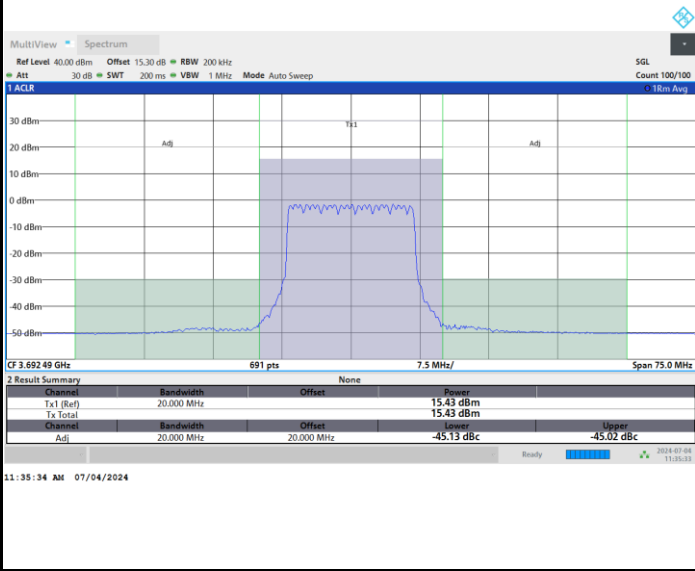

Highest Channel

Full RB

FR1 n48 / 15MHz / CP OFDM / 16QAM

Highest Channel

Full RB

FR1 n48 / 15MHz / CP OFDM / 64QAM

Lowest Channel

Full RB