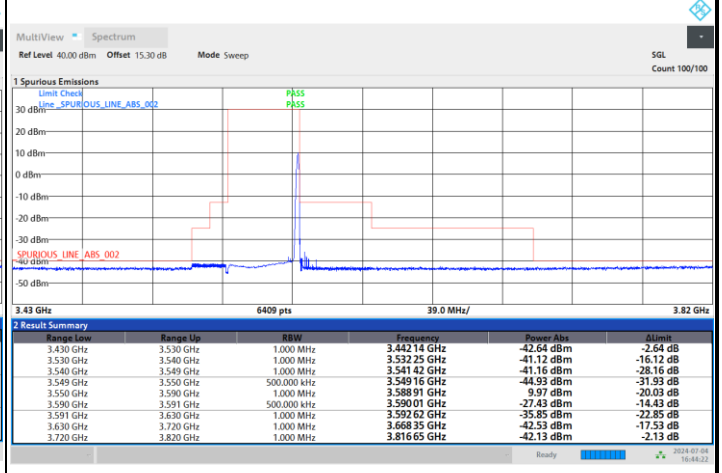

FR1 n48 / 40MHz / CP OFDM / 256QAM

Lowest Channel

1RB0

1RBmax