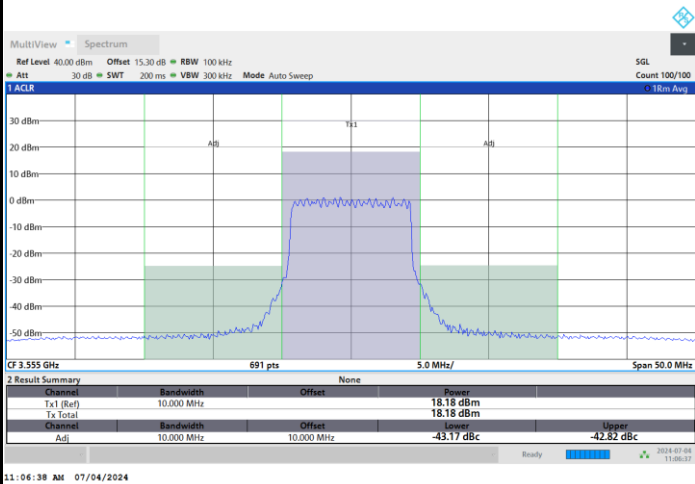

1RB0

1RBmax

Full RB

FR1 n48 / 10MHz / CP OFDM / 64QAM

Lowest Channel

1RB0

1RBmax

Full RB