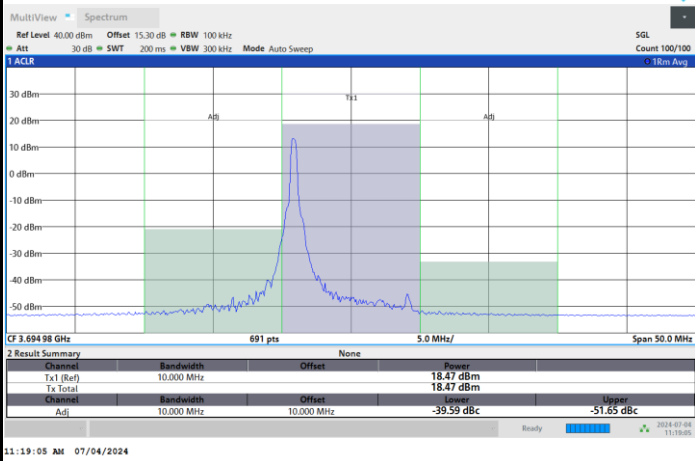

FR1 n48 / 10MHz / CP OFDM / QPSK

Highest Channel

1RB0

1RBmax