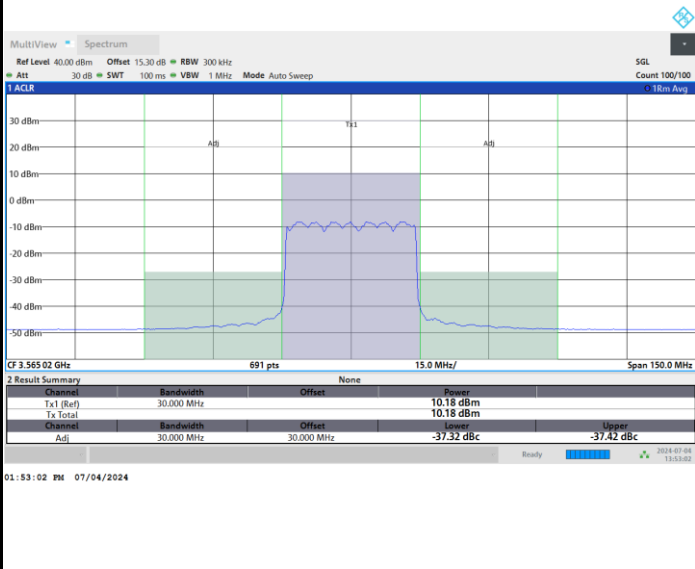

Full RB

FR1 n48 / 30MHz / CP OFDM / QPSK

Highest Channel

Full RB

FR1 n48 / 30MHz / CP OFDM / 16QAM

Lowest Channel

Full RB

FR1 n48 / 30MHz / CP OFDM / 16QAM