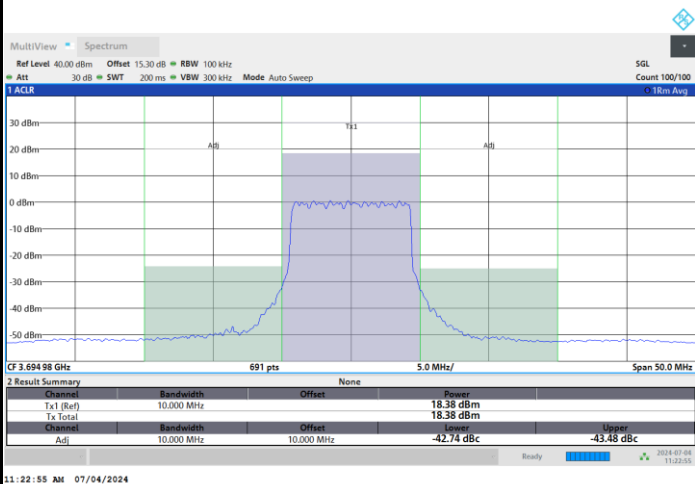

FR1 n48 / 10MHz / CP OFDM / 16QAM

Highest Channel

1RB0

1RBmax

Full RB