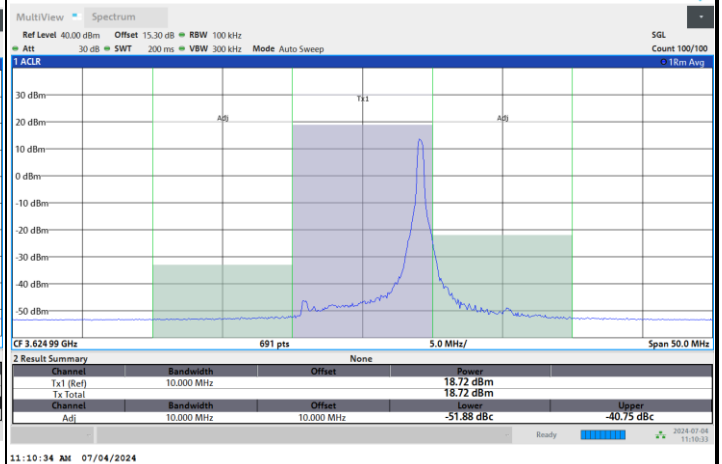

FR1 n48 / 10MHz / CP OFDM / QPSK

Middle Channel

1RB0

1RBmax