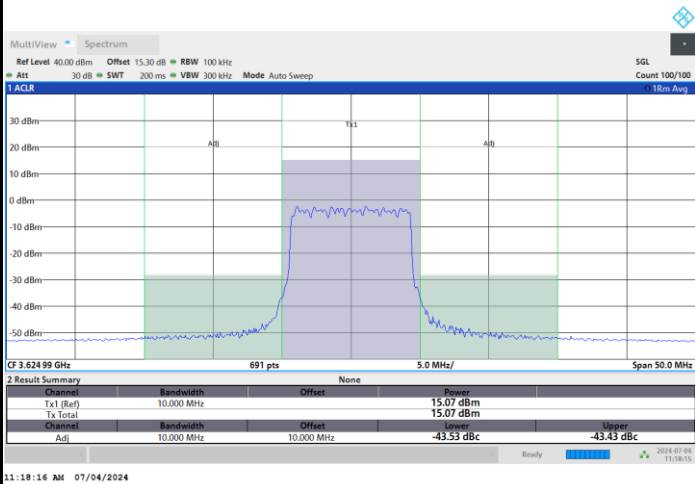

FR1 n48 / 10MHz / CP OFDM / 256QAM

Middle Channel

1RB0

1RBmax

Full RB