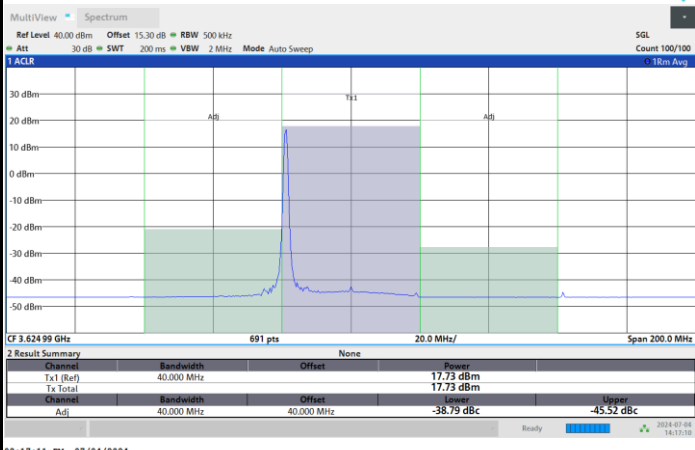

Lowest Channel

1RB0

1RBmax

Full RB

FR1 n48 / 40MHz / CP OFDM / QPSK

Middle Channel

1RB0

1RBmax