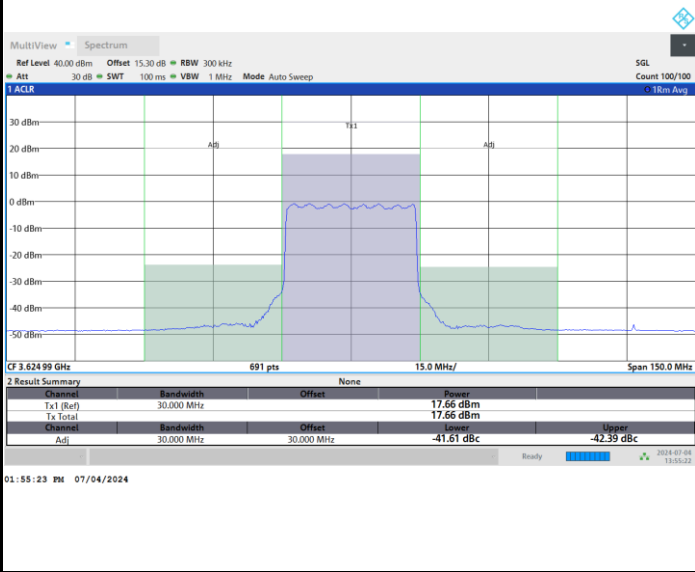

FR1 n48 / 30MHz / CP OFDM / QPSK

Middle Channel

Full RB