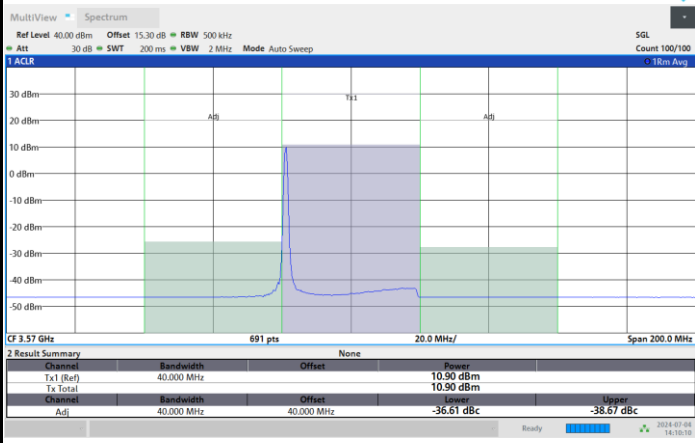

FR1 n48 / 40MHz / CP OFDM / 16QAM

Lowest Channel

1RB0

1RBmax