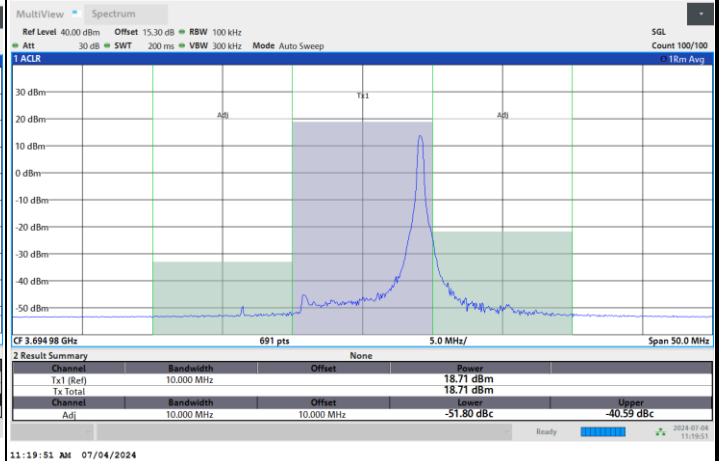

FR1 n48 / 10MHz / CP OFDM / QPSK

Highest Channel

1RB0

1RBmax