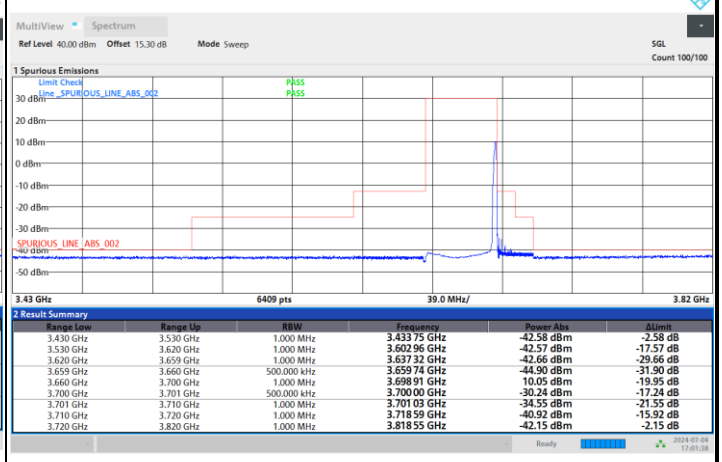

FR1 n48 / 40MHz / CP OFDM / 64QAM

Highest Channel

1RB0

1RBmax

Full RB

FR1 n48 / 40MHz / CP OFDM / 256QAM

Lowest Channel

1RB0

Highest Channel

1RB0

1RBmax

Full RB

Adjacent Channel Leakage Ratio (ACLR)

FR1 n48 / 10MHz / CP OFDM / QPSK

Lowest Channel

1RB0