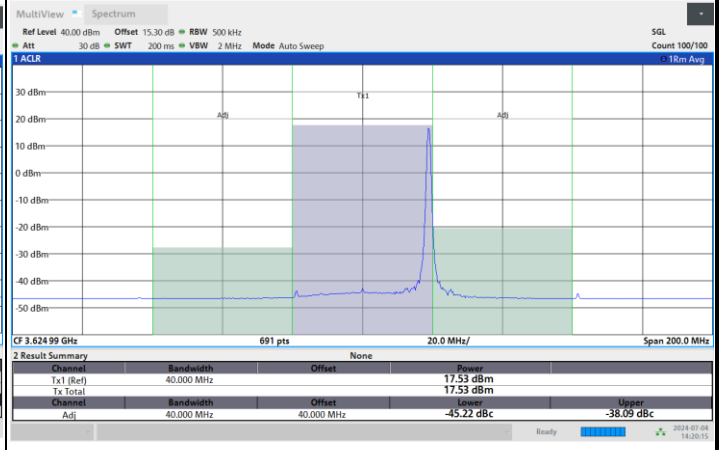

1RB0

1RBmax

Full RB

FR1 n48 / 40MHz / CP OFDM / 16QAM

Middle Channel

1RB0

1RBmax

Full RB