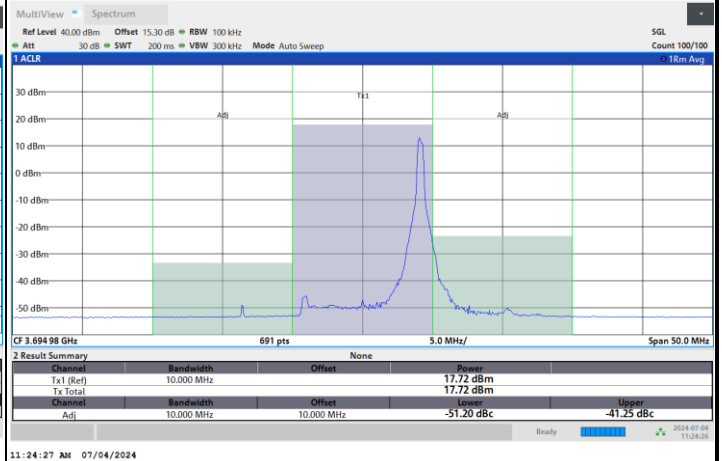

FR1 n48 / 10MHz / CP OFDM / 64QAM

Highest Channel

1RB0

1RBmax