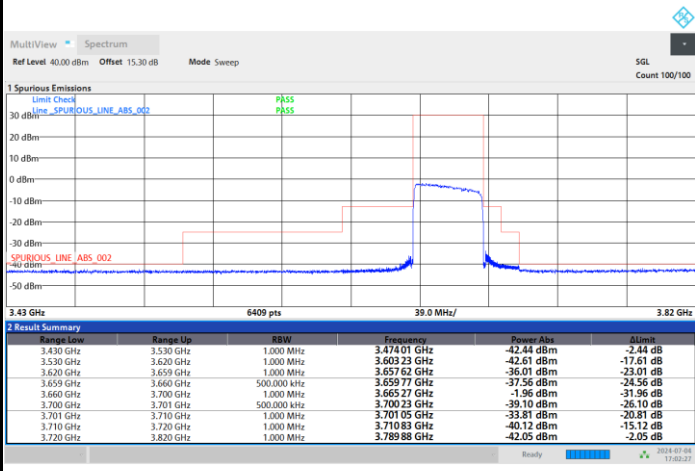

FR1 n48 / 40MHz / CP OFDM / 64QAM

Highest Channel

1RB0

1RBmax

Full RB

FR1 n48 / 40MHz / CP OFDM / 256QAM

Lowest Channel

1RB0

Highest Channel

1RB0

1RBmax

Full RB

Adjacent Channel Leakage Ratio (ACLR)

FR1 n48 / 10MHz / CP OFDM / QPSK

Lowest Channel

1RB0