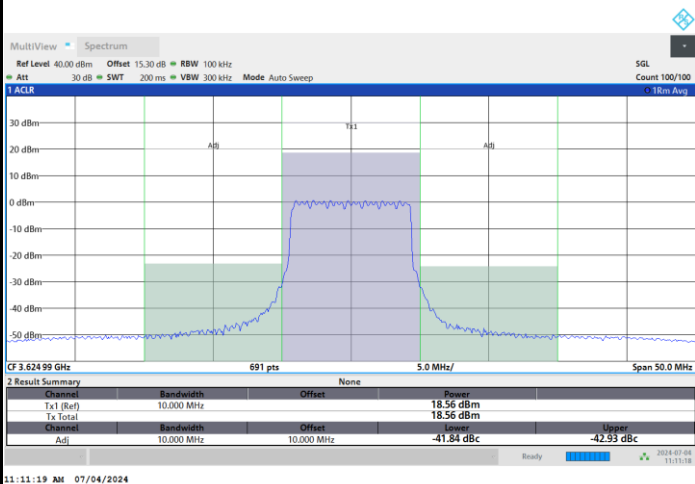

FR1 n48 / 10MHz / CP OFDM / QPSK

Middle Channel

1RB0

1RBmax

Full RB