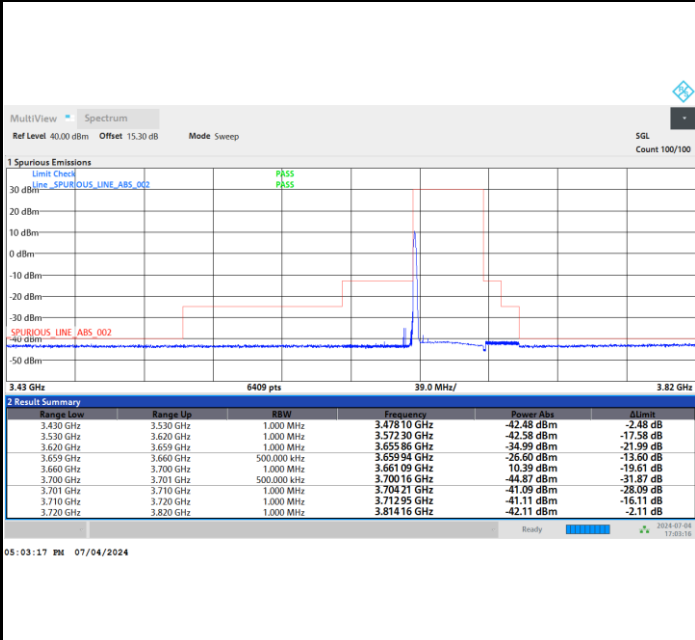

Highest Channel

1RB0

1RBmax

Full RB

Adjacent Channel Leakage Ratio (ACLR)

FR1 n48 / 10MHz / CP OFDM / QPSK

Lowest Channel

1RB0