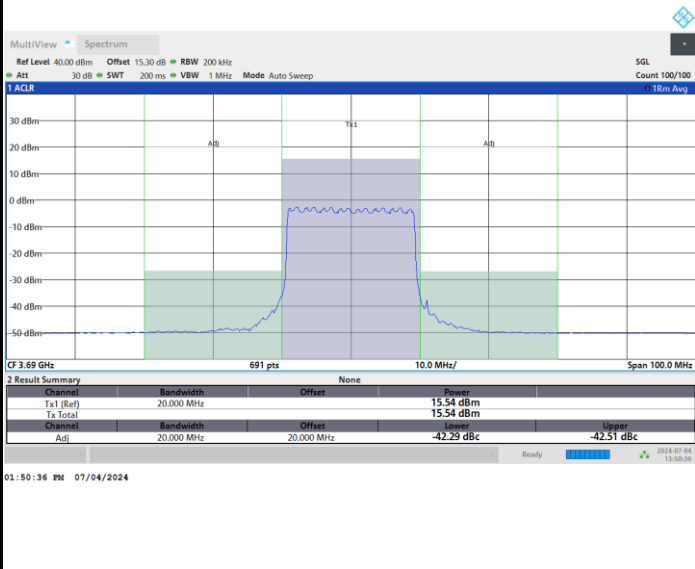

FR1 n48 / 20MHz / CP OFDM / 64QAM

Highest Channel

Full RB