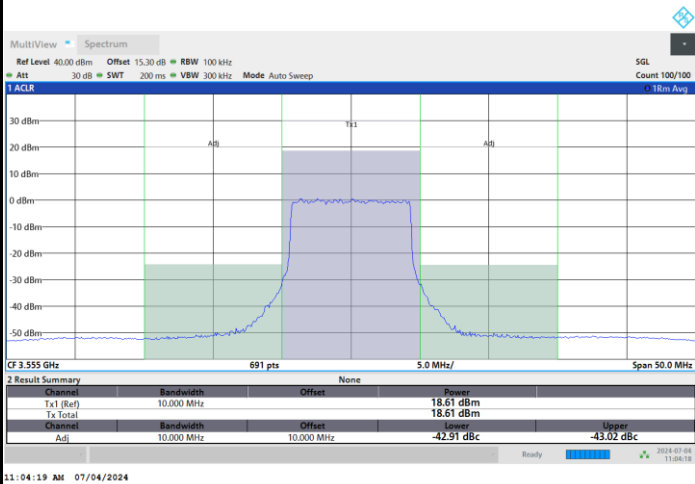

FR1 n48 / 10MHz / CP OFDM / 16QAM

Lowest Channel

1RB0

1RBmax

Full RB