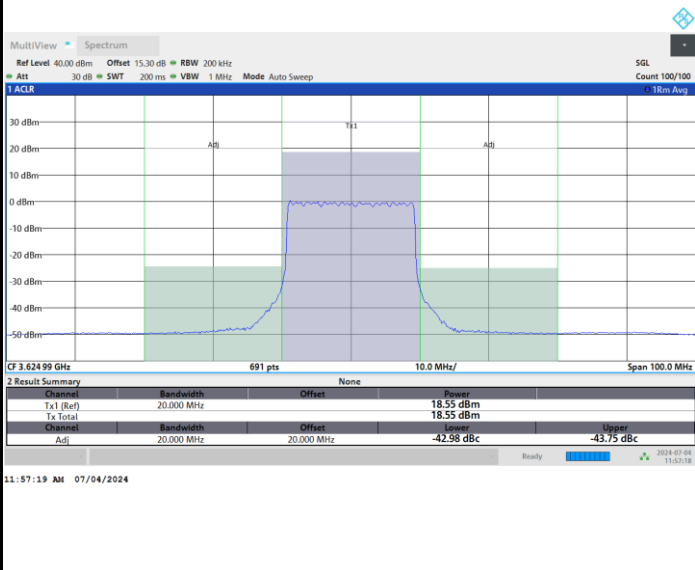

FR1 n48 / 20MHz / CP OFDM / 16QAM

Lowest Channel

Full RB

FR1 n48 / 20MHz / CP OFDM / 16QAM

Middle Channel

Full RB

FR1 n48 / 20MHz / CP OFDM / 16QAM

Highest Channel