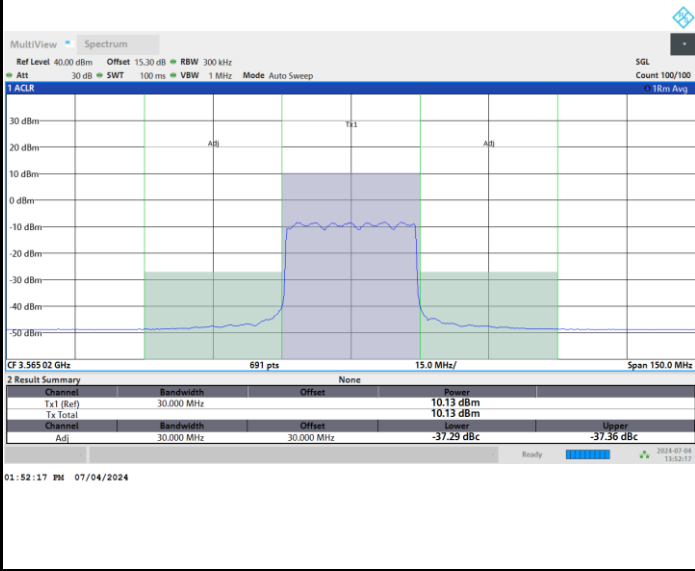

FR1 n48 / 20MHz / CP OFDM / 256QAM

Highest Channel

Full RB

FR1 n48 / 30MHz / CP OFDM / QPSK

Lowest Channel

Full RB

FR1 n48 / 30MHz / CP OFDM / QPSK

Middle Channel