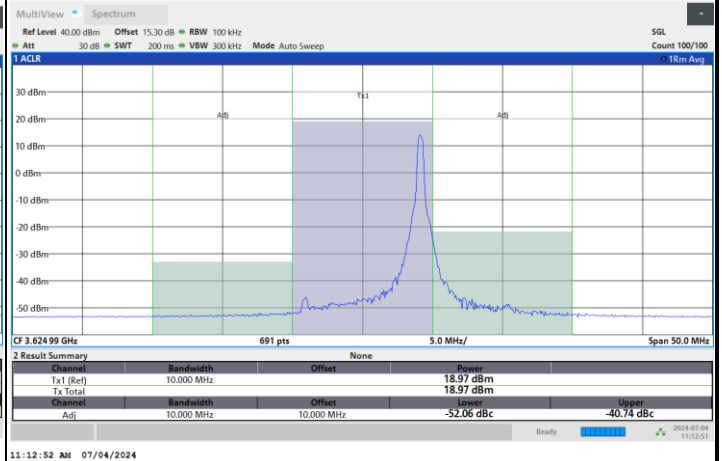

Full RB

FR1 n48 / 10MHz / CP OFDM / 16QAM

Middle Channel

1RB0

1RBmax

Full RB

FR1 n48 / 10MHz / CP OFDM / 16QAM

Highest Channel