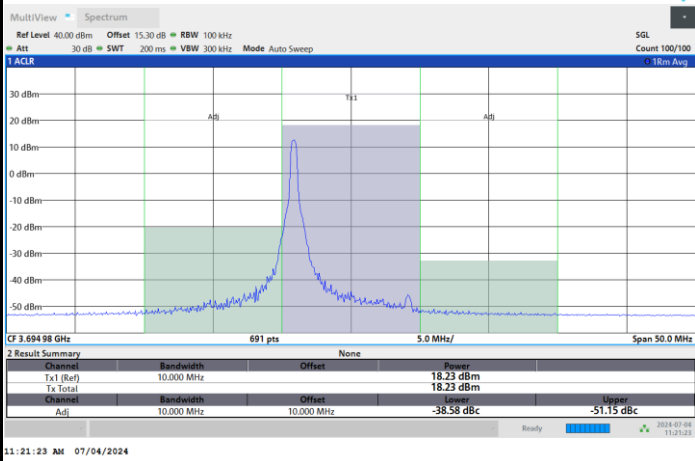

FR1 n48 / 10MHz / CP OFDM / 16QAM

Highest Channel

1RB0

1RBmax