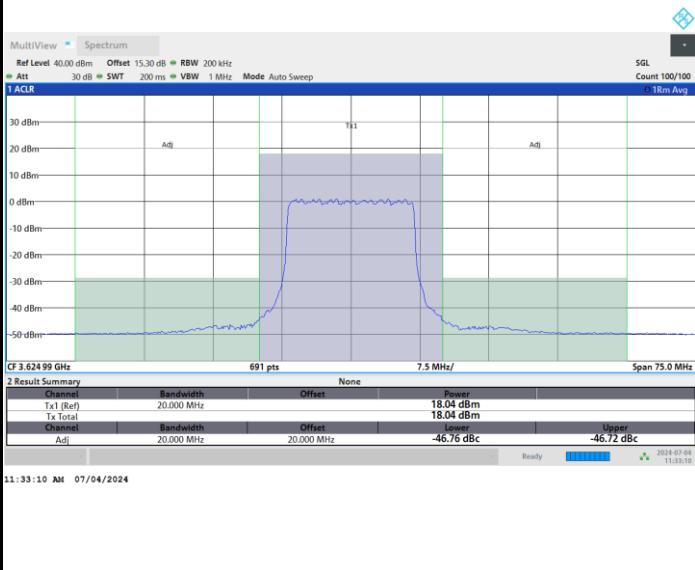

FR1 n48 / 15MHz / CP OFDM / 64QAM

Middle Channel

Full RB