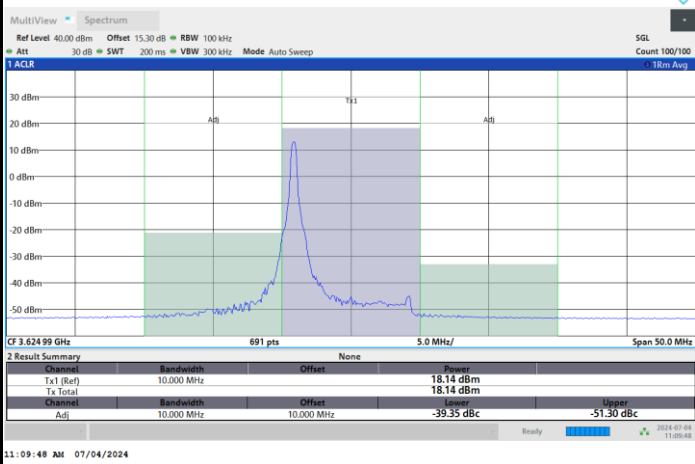

Highest Channel

1RB0

1RBmax

Full RB

Adjacent Channel Leakage Ratio (ACLR)

FR1 n48 / 10MHz / CP OFDM / QPSK

Lowest Channel

1RB0

1RBmax

Full RB

FR1 n48 / 10MHz / CP OFDM / QPSK

Middle Channel

1RB0

1RBmax

Full RB

FR1 n48 / 10MHz / CP OFDM / QPSK