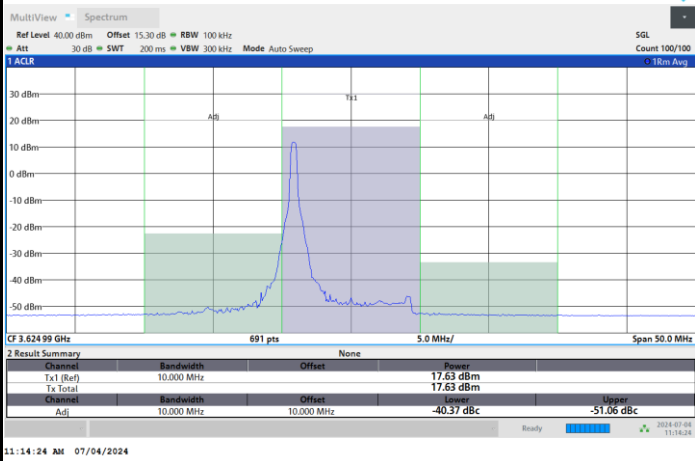

FR1 n48 / 10MHz / CP OFDM / 64QAM

Middle Channel

1RB0

1RBmax