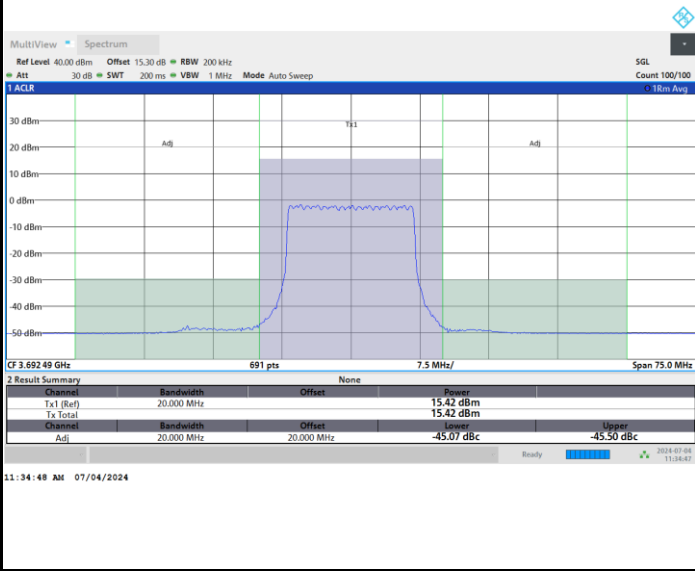

FR1 n48 / 15MHz / CP OFDM / QPSK

Highest Channel

Full RB