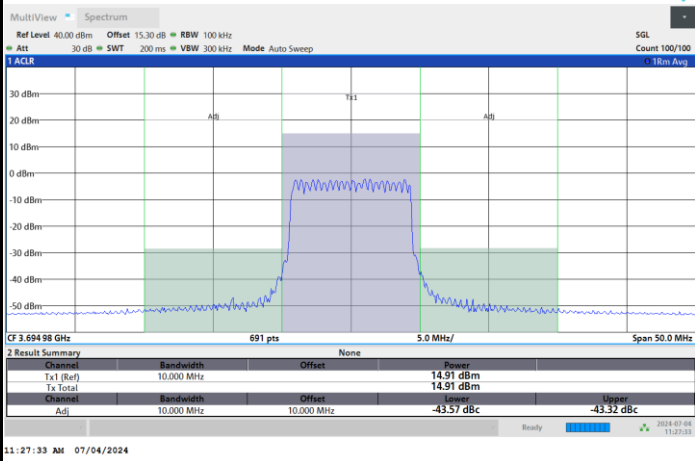

FR1 n48 / 10MHz / CP OFDM / 256QAM

Highest Channel

1RB0

1RBmax

Full RB