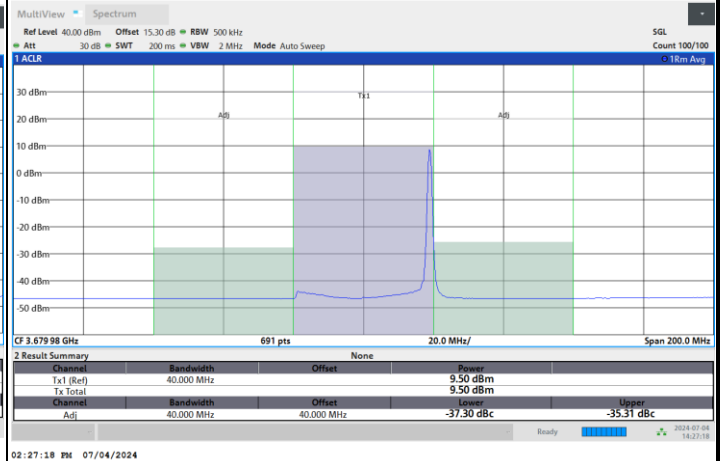

Full RB

FR1 n48 / 40MHz / CP OFDM / QPSK

Highest Channel

1RB0

1RBmax

Full RB

FR1 n48 / 40MHz / CP OFDM / 16QAM

Lowest Channel