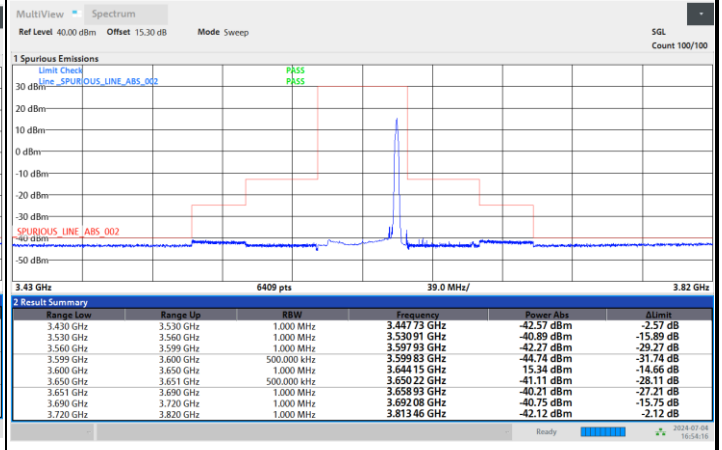

FR1 n48 / 40MHz / CP OFDM / 256QAM

Middle Channel

1RB0

1RBmax