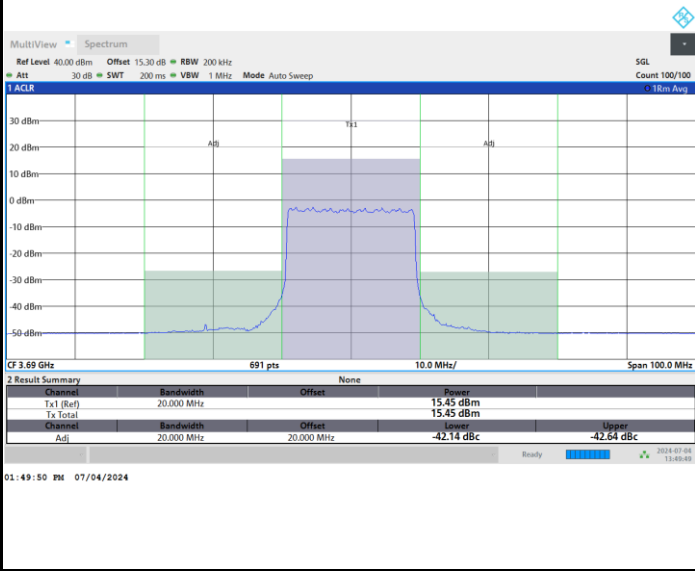

FR1 n48 / 20MHz / CP OFDM / 16QAM

Highest Channel

Full RB