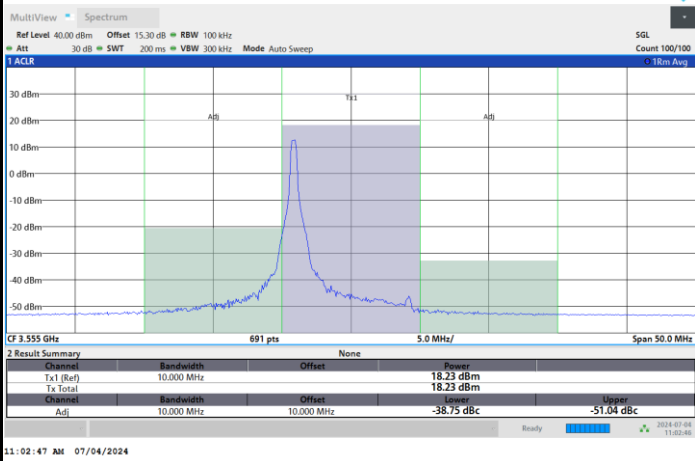

Highest Channel

1RB0

1RBmax

Full RB

FR1 n48 / 10MHz / CP OFDM / 16QAM

Lowest Channel

1RB0

1RBmax