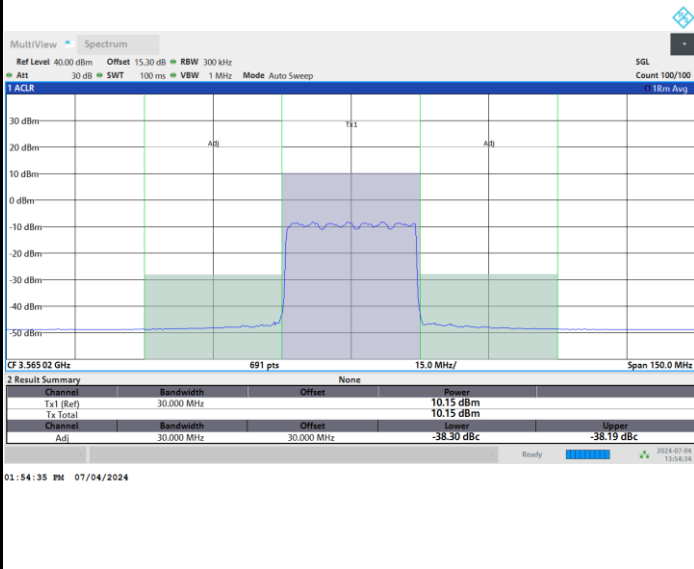

FR1 n48 / 30MHz / CP OFDM / 256QAM

Lowest Channel

Full RB