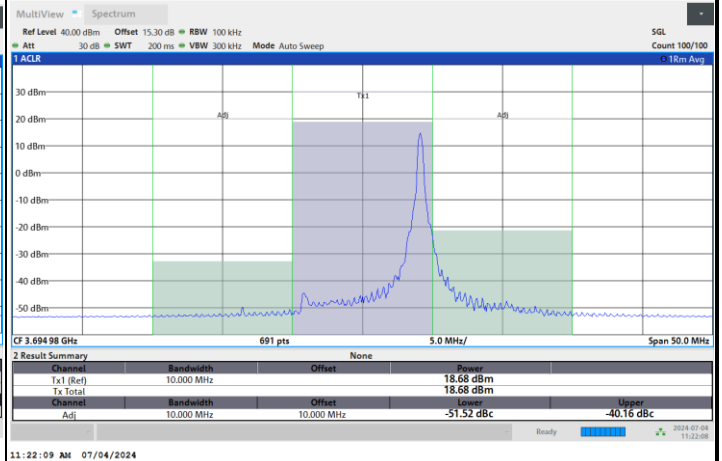

FR1 n48 / 10MHz / CP OFDM / 16QAM

Highest Channel

1RB0

1RBmax