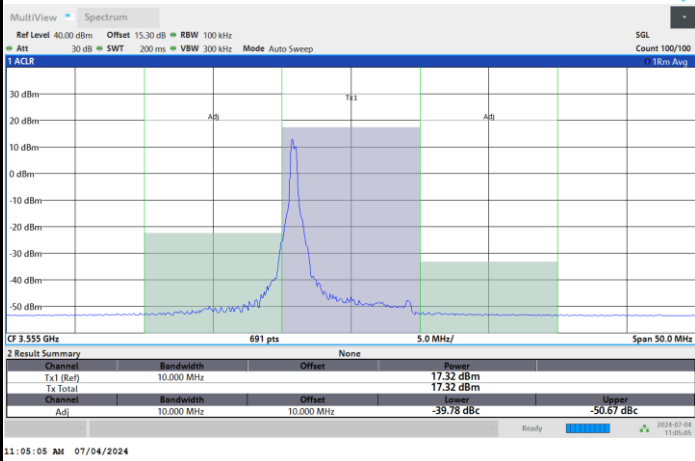

1RB0

1RBmax

Full RB

FR1 n48 / 10MHz / CP OFDM / 64QAM

Lowest Channel

1RB0

1RBmax

Full RB