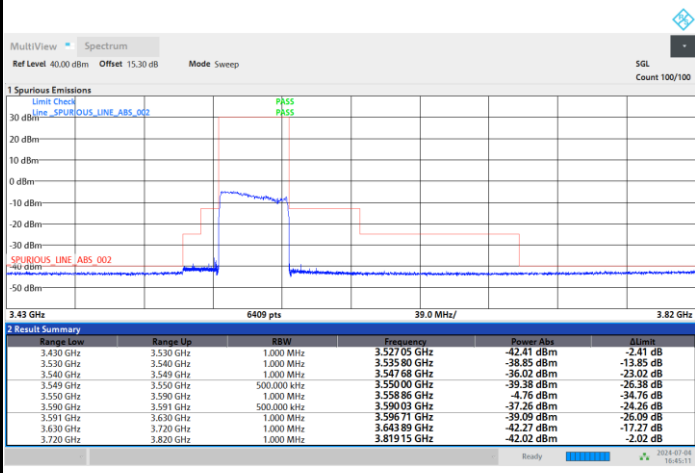

FR1 n48 / 40MHz / CP OFDM / 256QAM

Lowest Channel

1RB0

1RBmax

Full RB