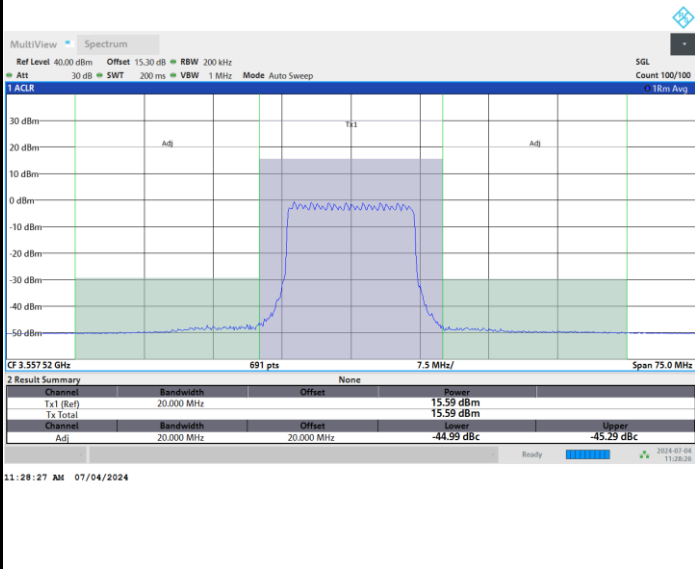

Full RB

FR1 n48 / 15MHz / CP OFDM / QPSK

Lowest Channel

Full RB

FR1 n48 / 15MHz / CP OFDM / QPSK

Middle Channel

Full RB

FR1 n48 / 15MHz / CP OFDM / QPSK