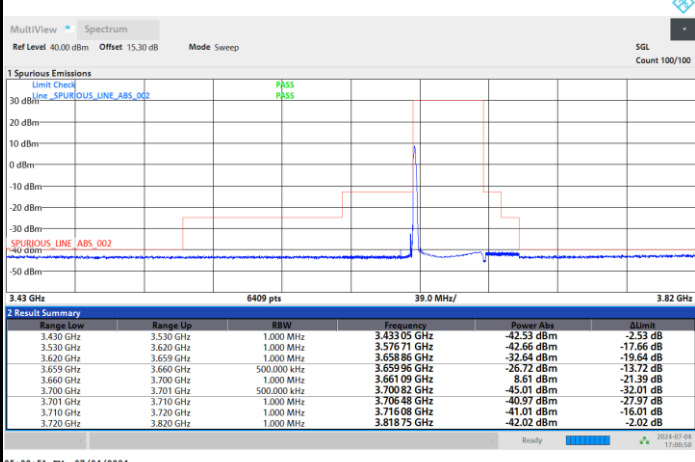

FR1 n48 / 40MHz / CP OFDM / 64QAM

Highest Channel

1RB0

1RBmax

Full RB

FR1 n48 / 40MHz / CP OFDM / 256QAM

Lowest Channel

1RB0

Highest Channel

1RB0

1RBmax

Full RB

Adjacent Channel Leakage Ratio (ACLR)

FR1 n48 / 10MHz / CP OFDM / QPSK

Lowest Channel

1RB0