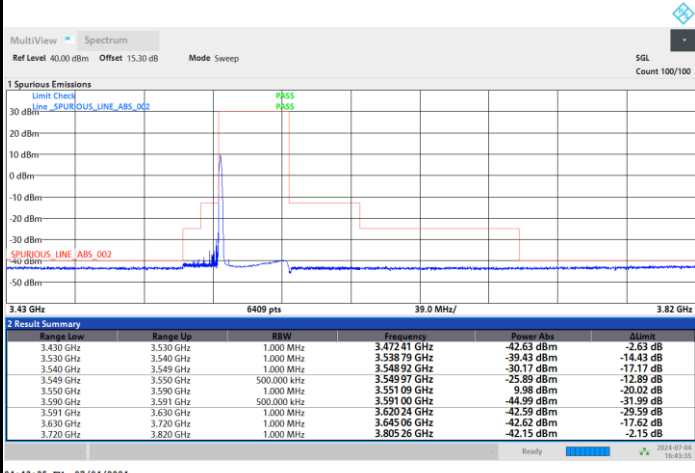

FR1 n48 / 40MHz / CP OFDM / 256QAM

Lowest Channel

1RB0

1RBmax