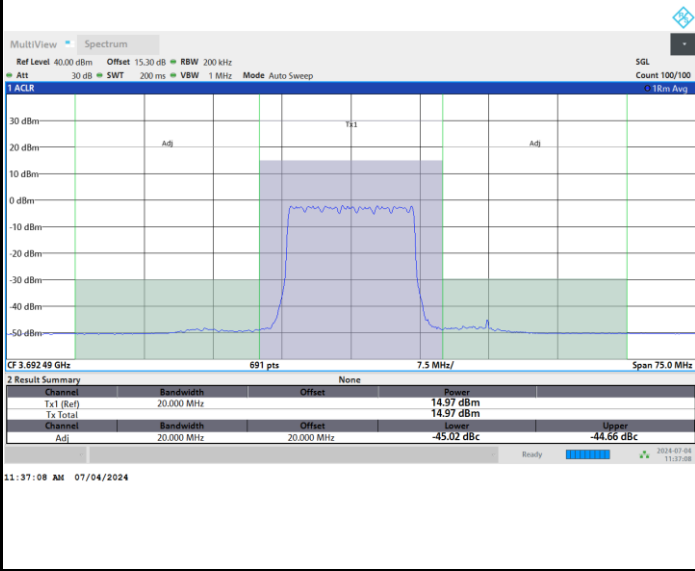

Full RB

FR1 n48 / 15MHz / CP OFDM / 256QAM

Middle Channel

Full RB

FR1 n48 / 15MHz / CP OFDM / 256QAM

Highest Channel

Full RB

FR1 n48 / 20MHz / CP OFDM / QPSK