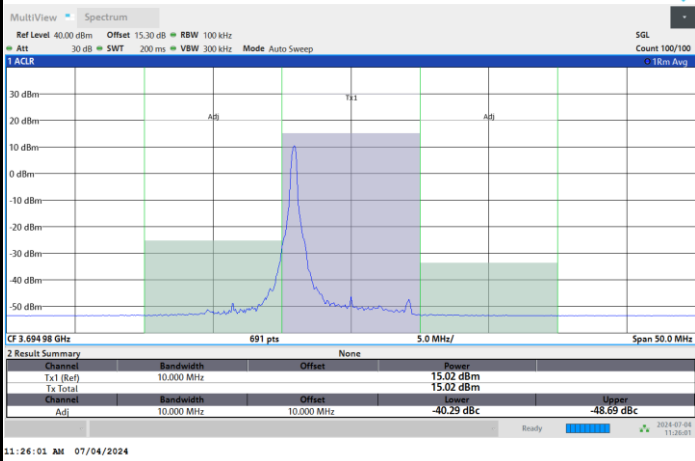

Middle Channel

1RB0

1RBmax

Full RB

FR1 n48 / 10MHz / CP OFDM / 256QAM

Highest Channel

1RB0

1RBmax