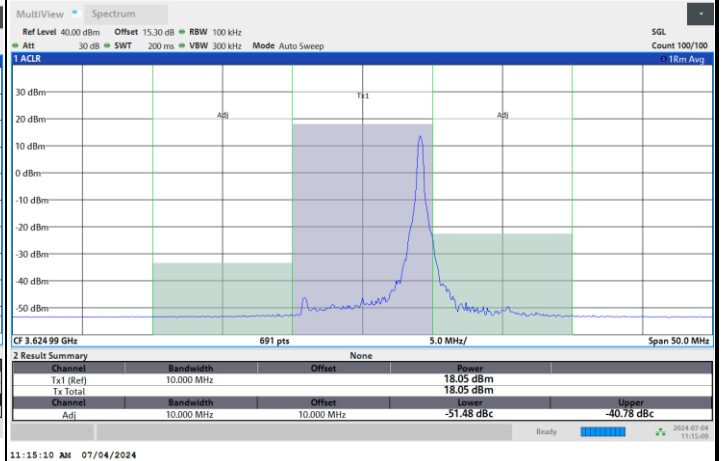

FR1 n48 / 10MHz / CP OFDM / 64QAM

Middle Channel

1RB0

1RBmax