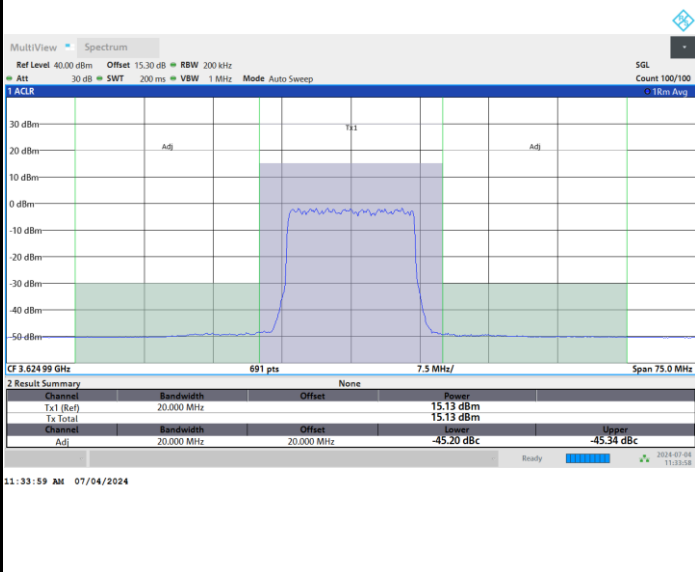

FR1 n48 / 15MHz / CP OFDM / 256QAM

Middle Channel

Full RB