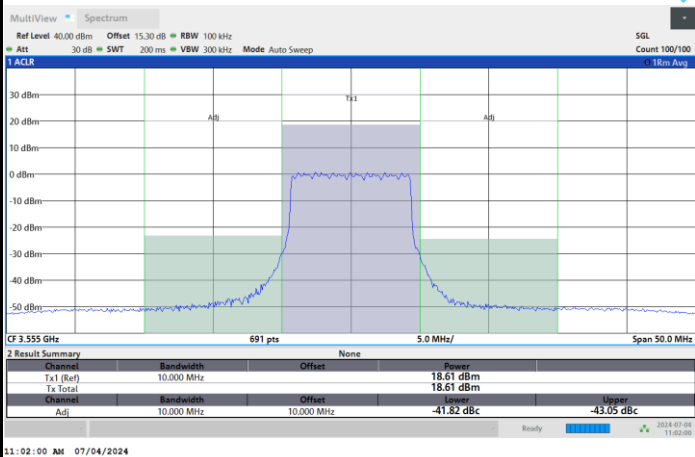

Adjacent Channel Leakage Ratio (ACLR)

FR1 n48 / 10MHz / CP OFDM / QPSK

Lowest Channel

1RB0

1RBmax

Full RB