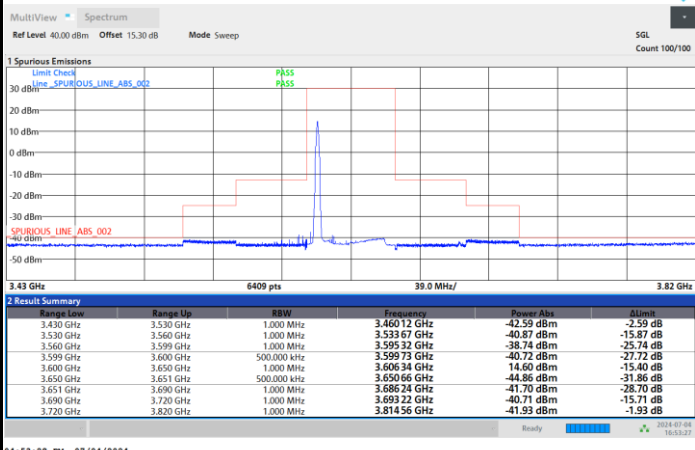

FR1 n48 / 40MHz / CP OFDM / 256QAM

Middle Channel

1RB0

1RBmax