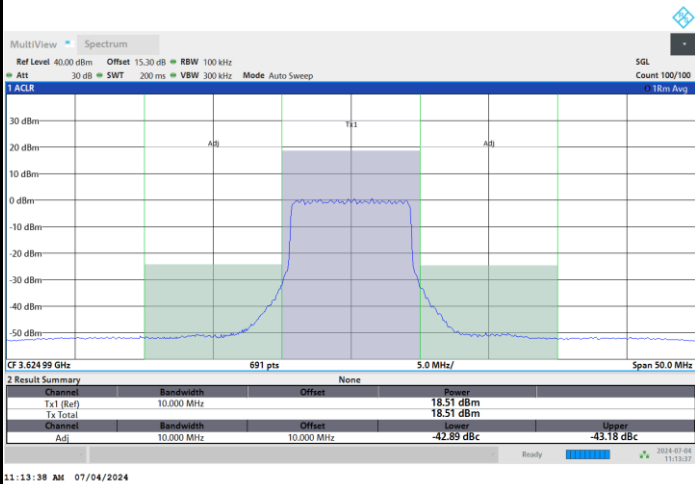

Full RB

FR1 n48 / 10MHz / CP OFDM / 16QAM

Middle Channel

1RB0

1RBmax

Full RB

FR1 n48 / 10MHz / CP OFDM / 16QAM

Highest Channel