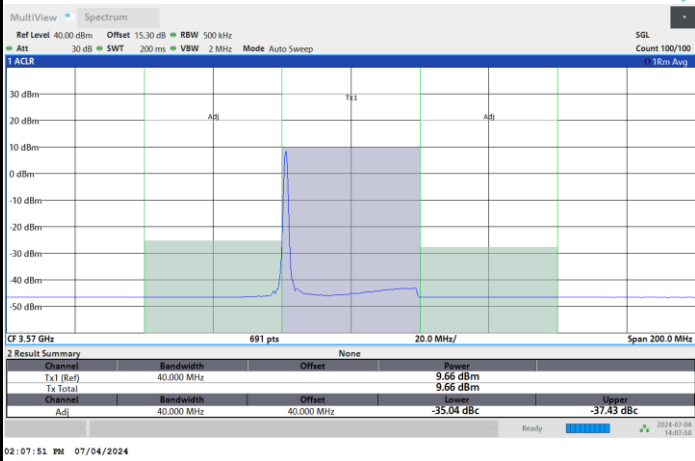

FR1 n48 / 40MHz / CP OFDM / QPSK

Lowest Channel

1RB0

1RBmax