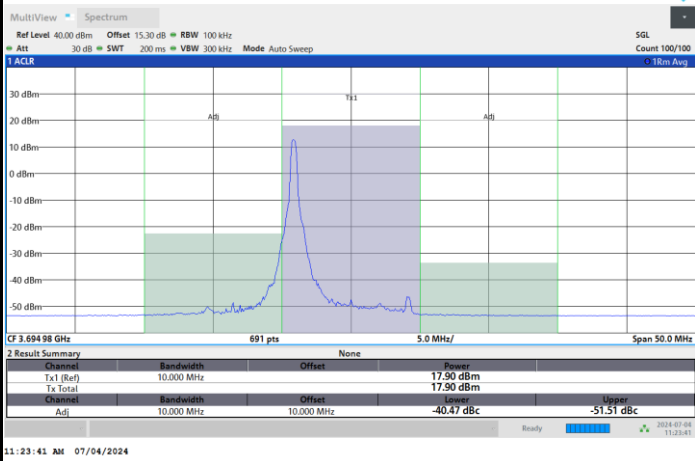

FR1 n48 / 10MHz / CP OFDM / 64QAM

Highest Channel

1RB0

1RBmax