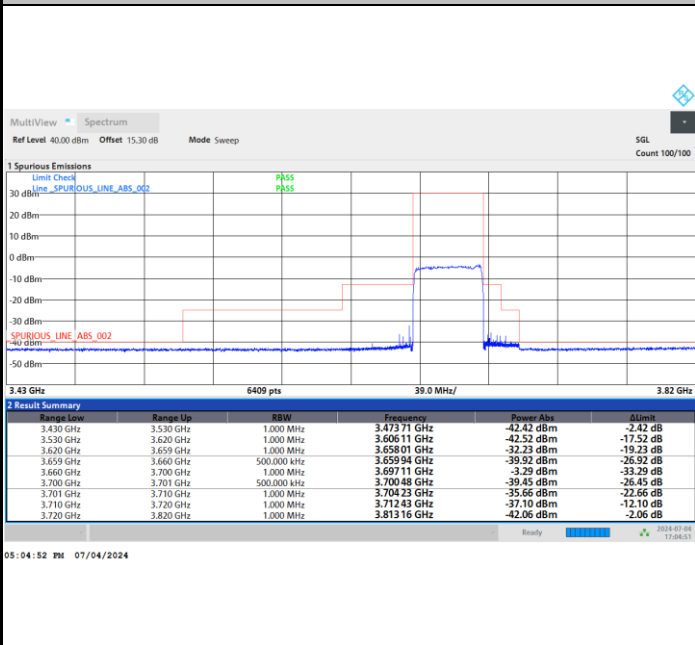

1RBmax

Full RB

FR1 n48 / 40MHz / CP OFDM / 256QAM

Middle Channel

1RB0

1RBmax

Full RB

FR1 n48 / 40MHz / CP OFDM / 256QAM

Highest Channel

1RB0

1RBmax

Full RB

Adjacent Channel Leakage Ratio (ACLR)

FR1 n48 / 10MHz / CP OFDM / QPSK

Lowest Channel

1RB0