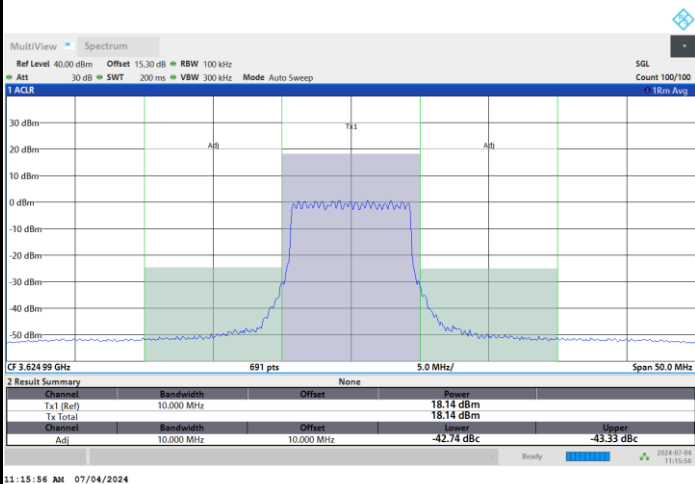

FR1 n48 / 10MHz / CP OFDM / 64QAM

Middle Channel

1RB0

1RBmax

Full RB

FR1 n48 / 10MHz / CP OFDM / 64QAM

Highest Channel

1RB0