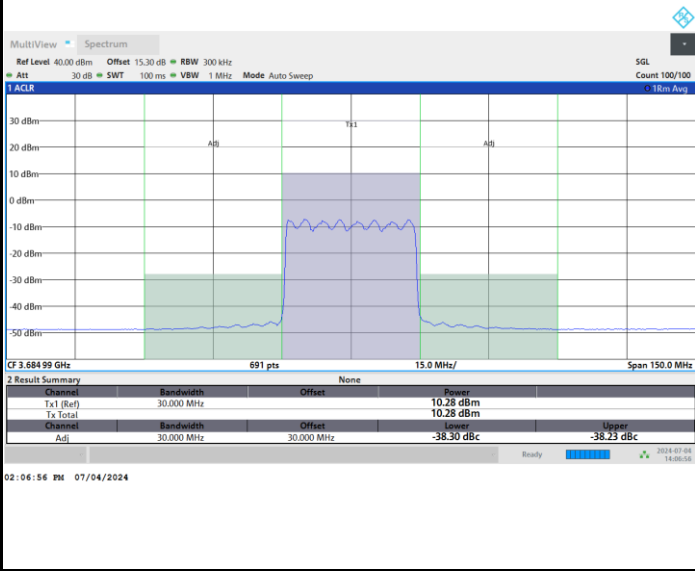

Full RB

FR1 n48 / 30MHz / CP OFDM / 256QAM

Middle Channel

Full RB

FR1 n48 / 30MHz / CP OFDM / 256QAM

Highest Channel

Full RB

FR1 n48 / 40MHz / CP OFDM / QPSK