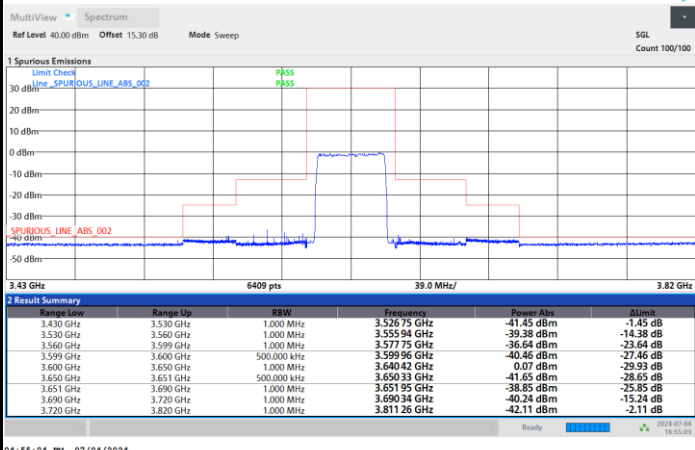

FR1 n48 / 40MHz / CP OFDM / 256QAM

Middle Channel

1RB0

1RBmax

Full RB