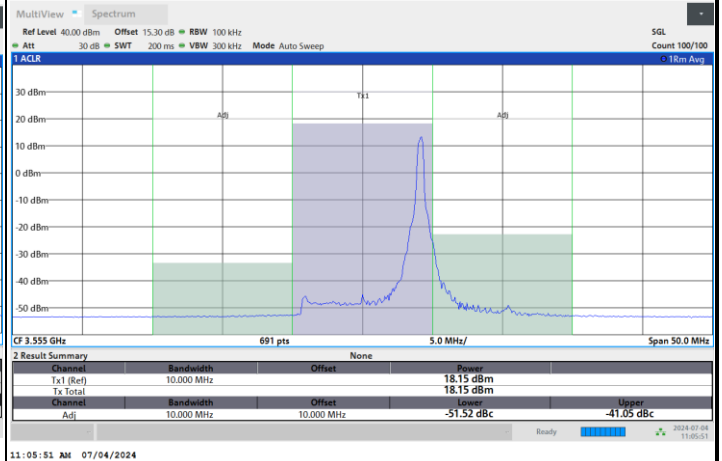

1RB0

1RBmax

Full RB

FR1 n48 / 10MHz / CP OFDM / 64QAM

Lowest Channel

1RB0

1RBmax

Full RB