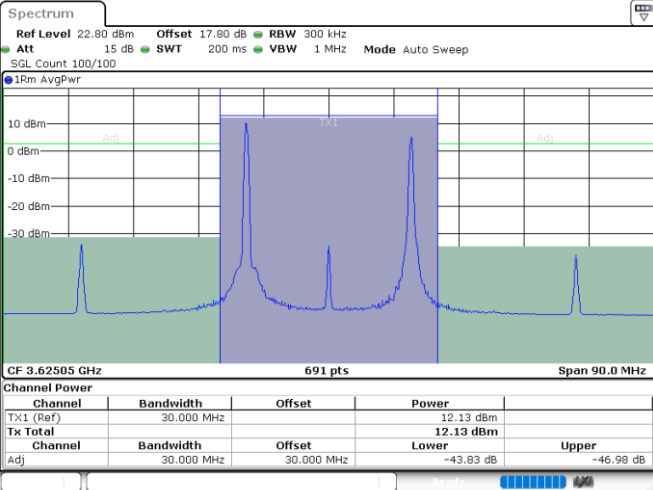

Date: 24.JUL.2024 09:39:20

LTE Band 48C / 5MHz+20MHz

256QAM

Lowest Channel / 1RB0 and 1RB99

Lowest Channel / 1RB24 and 1RB0

Date: 23.JUL.2024 23:08:33

Date: 23.JUL.2024 23:16:19

Lowest Channel / FullIRB

N/A

Date: 23.JUL.2024 23:06:18

LTE Band 48C / 5MHz+20MHz

256QAM

Middle Channel / 1RB0 and 1RB99

Middle Channel / 1RB24 and 1RB0

Date: 23.JUL.2024 23:42:50

Date: 23.JUL.2024 23:50:12

Middle Channel / FullIRB

N/A

Date: 23.JUL.2024 23:40:34

LTE Band 48C / 5MHz+20MHz

256QAM

Highest Channel / 1RB0 and 1RB99

Highest Channel / 1RB24 and 1RB0

Highest Channel / FullIRB