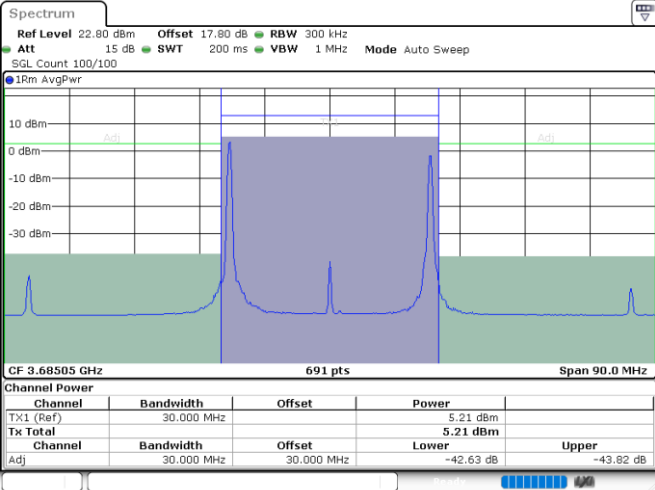

Middle Channel / FullIRB

N/A

Date: 24.JUL.2024 02:57:29

LTE Band 48C / 10MHz+20MHz

256QAM

Highest Channel / 1RB0 and 1RB99

Highest Channel / 1RB49 and 1RB0

Date: 24.JUL.2024 03:32:57

Date: 24.JUL.2024 03:35:06

Highest Channel / FullIRB

N/A

Date: 24.JUL.2024 03:26:31

LTE Band 48C / 15MHz+20MHz

256QAM

Lowest Channel / 1RB0 and 1RB99

Lowest Channel / 1RB74 and 1RB0