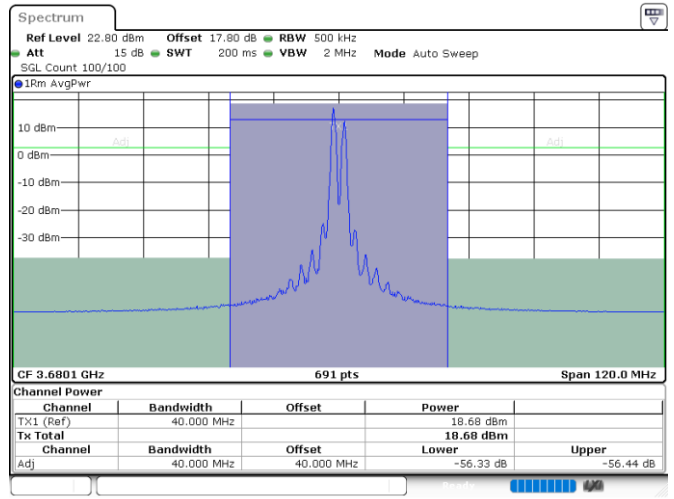

Date: 24.JUL.2024 08:41:38

LTE Band 48C / 20MHz+20MHz

256QAM

MiddleChannel / 1RB0 and 1RB99

Middle Channel / 1RB99 and 1RB0

Date: 24.JUL.2024 09:13:29

Date: 24.JUL.2024 09:19:32

Middle Channel / FullIRB

N/A

Date: 24.JUL.2024 09:11:28

LTE Band 48C / 20MHz+20MHz

256QAM

Highest Channel / 1RB0 and 1RB99

Highest Channel / 1RB99 and 1RB0

Date: 24.JUL.2024 09:45:28

Date: 24.JUL.2024 09:47:34

Highest Channel / FullIRB

N/A

Date: 24.JUL.2024 09:39:22

Conducted Band Edge

LTE Band 48C / 5MHz+20MHz

QPSK

Lowest Band Edge / 1RB0 and 1RB99

Middle Band Edge / 1RB0 and 1RB99