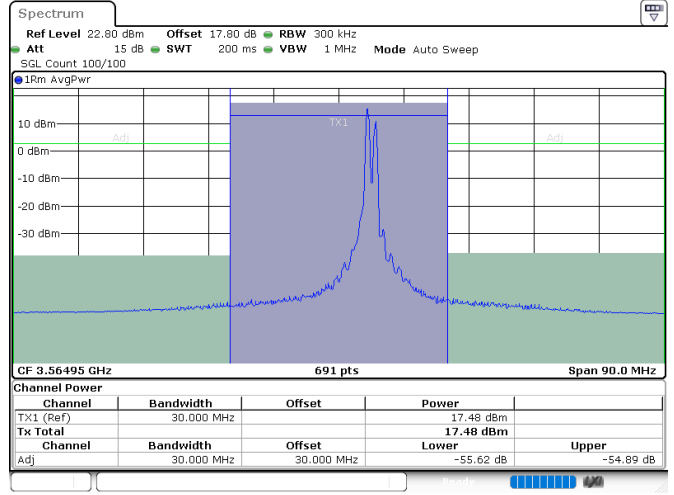

N/A

Date: 24.JUL.2024 01:19:36

LTE Band 48C / 20MHz+5MHz

64QAM

Highest Channel / 1RB0 and 1RB24

Highest Channel / 1RB99 and 1RB0

Highest Channel / FullRB

N/A

LTE Band 48C / 20MHz+10MHz

64QAM

Lowest Channel / 1RB0 and 1RB49

Lowest Channel / 1RB99 and 1RB0

Date: 24.JUL.2024 04:01:02

Date: 24.JUL.2024 04:07:29

Lowest Channel / FullIRB

N/A