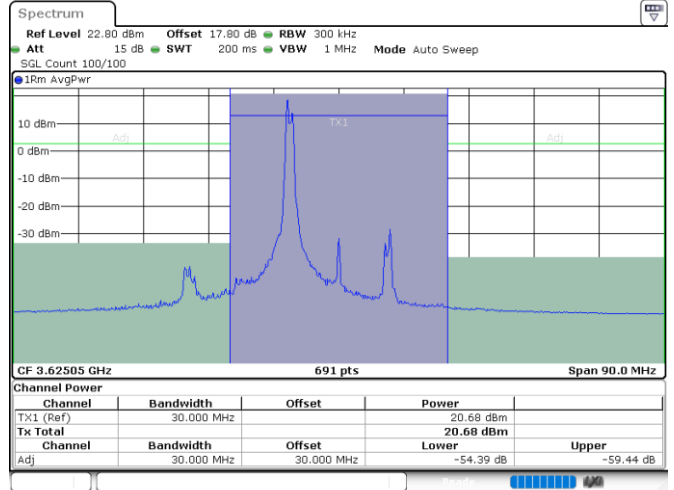

LTE Band 48C / 5MHz+20MHz

64QAM

Middle Channel / 1RB0 and 1RB99

Middle Channel / 1RB24 and 1RB0

Date: 23.JUL.2024 23:41:42

Date: 23.JUL.2024 23:49:09

Middle Channel / FullIRB

N/A

Date: 23.JUL.2024 23:39:30

LTE Band 48C / 5MHz+20MHz

64QAM

Highest Channel / 1RB0 and 1RB99

Highest Channel / 1RB24 and 1RB0

Date: 24.JUL.2024 00:17:43

Date: 24.JUL.2024 00:21:44

Highest Channel / FullRB