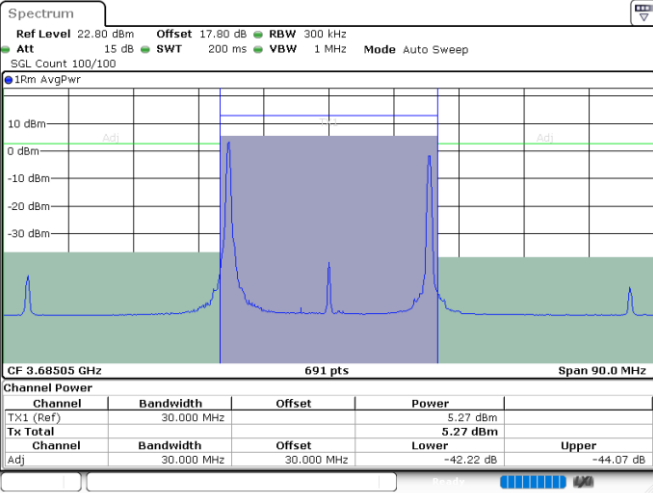

LTE Band 48C / 20MHz+10MHz

16QAM

Highest Channel / 1RB0 and 1RB49

Highest Channel / 1RB99 and 1RB0

Date: 24.JUL.2024 05:05:11

Date: 24.JUL.2024 05:10:36

Highest Channel / FullRB

N/A