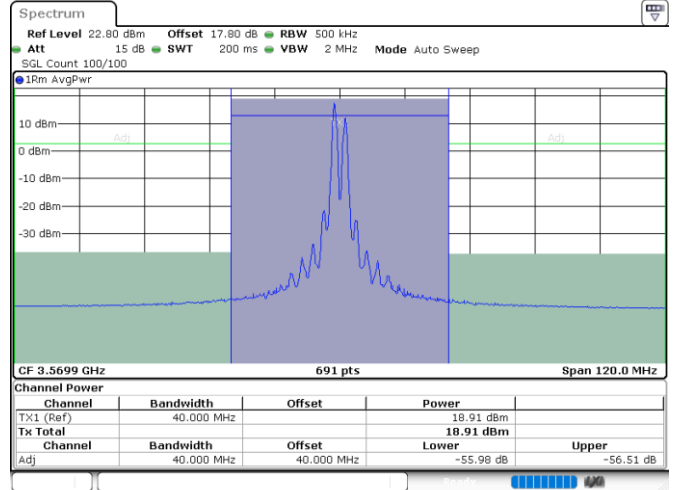

Middle Channel / 1RB0 and 1RB74

Middle Channel / 1RB99 and 1RB0

Date: 24.JUL.2024 07:42:22

Date: 24.JUL.2024 07:48:46

Middle Channel / FullIRB

N/A

Date: 24.JUL.2024 07:40:11

LTE Band 48C / 20MHz+15MHz

256QAM

Highest Channel / 1RB0 and 1RB74

Highest Channel / 1RB99 and 1RB0

Date: 24.JUL.2024 08:15:56

Date: 24.JUL.2024 08:18:04

Highest Channel / FullIRB

N/A

Date: 24.JUL.2024 08:09:25

LTE Band 48C / 20MHz+20MHz

256QAM

Lowest Channel / 1RB0 and 1RB99

Lowest Channel / 1RB99 and 1RB0

Date: 24.JUL.2024 08:43:43

Date: 24.JUL.2024 08:49:46

Lowest Channel / FullIRB

N/A