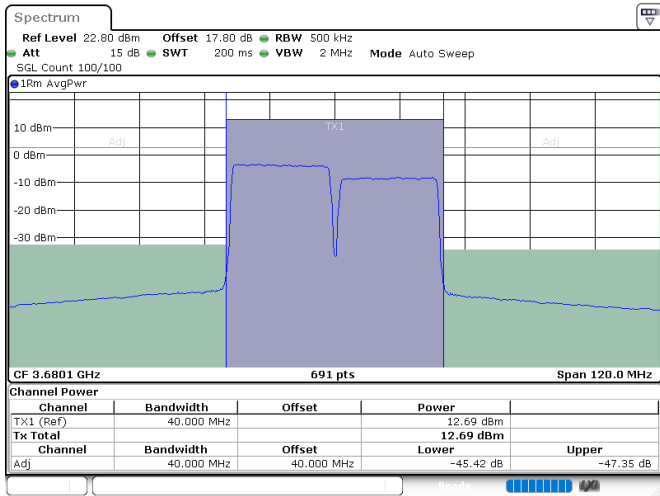

Date: 24.JUL.2024 08:41:38

LTE Band 48C / 20MHz+20MHz

256QAM

MiddleChannel / 1RB0 and 1RB99

Middle Channel / 1RB99 and 1RB0

Date: 24.JUL.2024 09:13:29

Date: 24.JUL.2024 09:19:32

Middle Channel / FullIRB

N/A

Date: 24.JUL.2024 09:11:28

LTE Band 48C / 20MHz+20MHz

256QAM

Highest Channel / 1RB0 and 1RB99

Highest Channel / 1RB99 and 1RB0

Date: 24.JUL.2024 09:45:28

Date: 24.JUL.2024 09:47:34

Highest Channel / FullIRB

N/A

Date: 24.JUL.2024 09:39:22

Conducted Band Edge

LTE Band 48C / 5MHz+20MHz

QPSK

Lowest Band Edge / 1RB0 and 1RB99

Middle Band Edge / 1RB0 and 1RB99