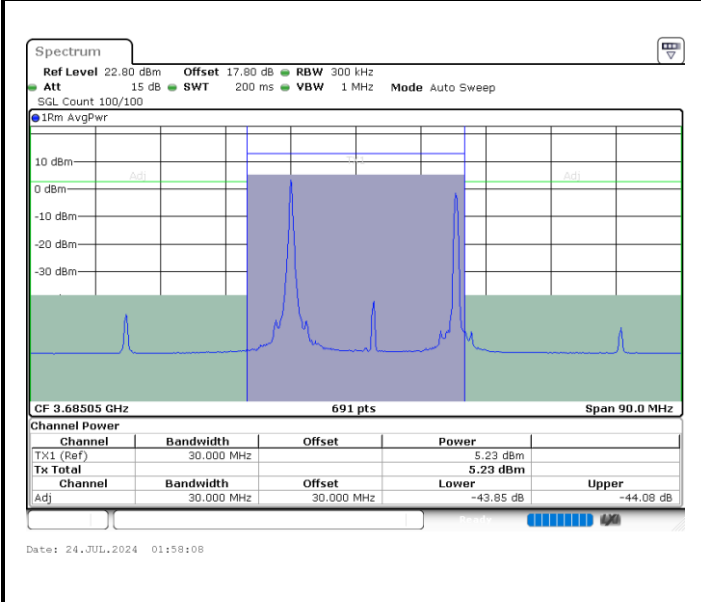

N/A

Date: 24.JUL.2024 01:19:36

LTE Band 48C / 20MHz+5MHz

64QAM

Highest Channel / 1RB0 and 1RB24

Highest Channel / 1RB99 and 1RB0

Highest Channel / FullRB

N/A

LTE Band 48C / 20MHz+10MHz

64QAM

Lowest Channel / 1RB0 and 1RB49

Lowest Channel / 1RB99 and 1RB0

Date: 24.JUL.2024 04:01:02

Date: 24.JUL.2024 04:07:29

Lowest Channel / FullIRB

N/A