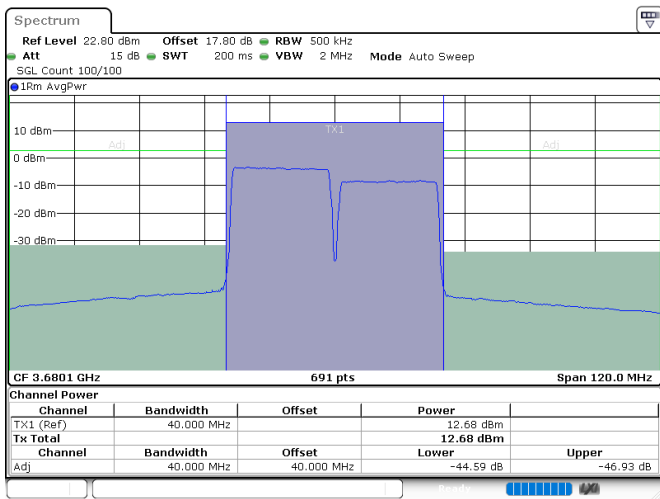

LTE Band 48C / 20MHz+20MHz

64QAM

Highest Channel / 1RB0 and 1RB99

Highest Channel / 1RB99 and 1RB0

Date: 24.JUL.2024 09:44:27

Date: 24.JUL.2024 09:46:29

Highest Channel / FullRB

N/A

Date: 24.JUL.2024 09:39:20

LTE Band 48C / 5MHz+20MHz

256QAM

Lowest Channel / 1RB0 and 1RB99

Lowest Channel / 1RB24 and 1RB0

Date: 23.JUL.2024 23:08:33

Date: 23.JUL.2024 23:16:19

Lowest Channel / FullIRB