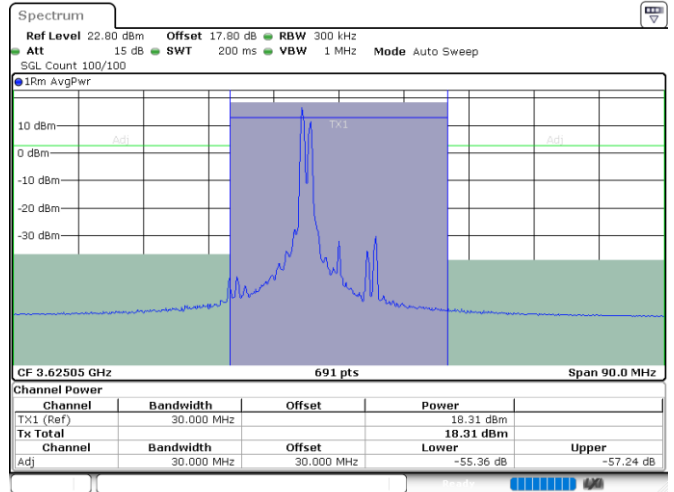

N/A

Date: 24.JUL.2024 02:26:21

LTE Band 48C / 10MHz+20MHz

256QAM

Middle Channel / 1RB0 and 1RB99

Middle Channel / 1RB49 and 1RB0

Date: 24.JUL.2024 02:59:40

Date: 24.JUL.2024 03:06:06

Middle Channel / FullIRB

N/A

Date: 24.JUL.2024 02:57:29

LTE Band 48C / 10MHz+20MHz

256QAM

Highest Channel / 1RB0 and 1RB99

Highest Channel / 1RB49 and 1RB0

Date: 24.JUL.2024 03:32:57