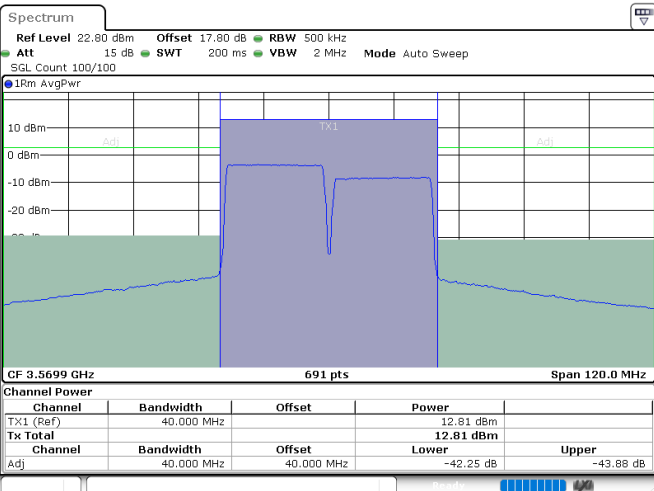

Lowest Channel / FullIRB

N/A

Date: 24.JUL.2024 08:39:38