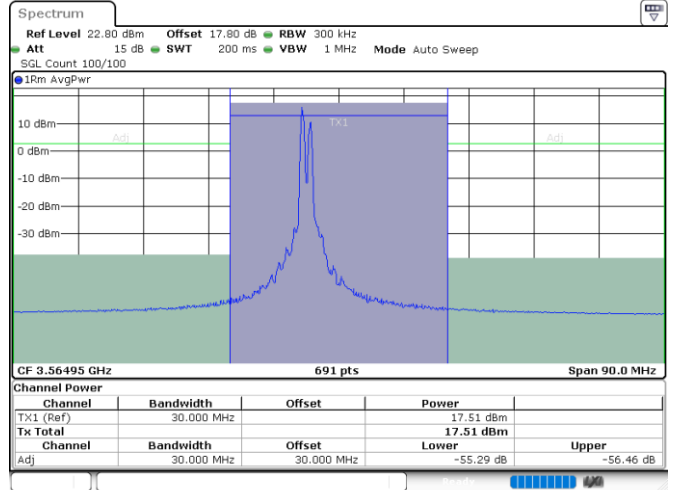

Date: 23.JUL.2024 23:39:30

LTE Band 48C / 5MHz+20MHz

64QAM

Highest Channel / 1RB0 and 1RB99

Highest Channel / 1RB24 and 1RB0

Date: 24.JUL.2024 00:17:43

Date: 24.JUL.2024 00:21:44

Highest Channel / FullRB

N/A

Date: 24.JUL.2024 00:11:16

LTE Band 48C / 10MHz+20MHz

64QAM

Lowest Channel / 1RB0 and 1RB99

Lowest Channel / 1RB49 and 1RB0

Date: 24.JUL.2024 02:27:26

Date: 24.JUL.2024 02:33:53