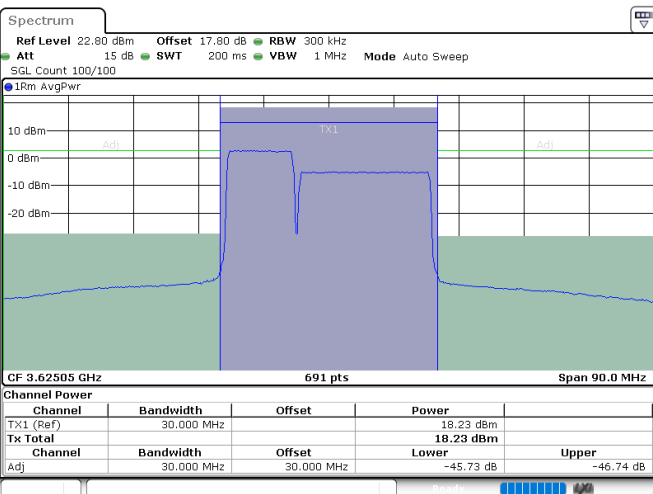

N/A

LTE Band 48C / 10MHz+20MHz

256QAM

Lowest Channel / 1RB0 and 1RB99

Lowest Channel / 1RB49 and 1RB0

Date: 24.JUL.2024 02:29:31

Date: 24.JUL.2024 02:34:59

Lowest Channel / FullIRB

N/A

Date: 24.JUL.2024 02:26:21

LTE Band 48C / 10MHz+20MHz

256QAM

Middle Channel / 1RB0 and 1RB99

Middle Channel / 1RB49 and 1RB0

Date: 24.JUL.2024 02:59:40

Date: 24.JUL.2024 03:06:06

Middle Channel / FullIRB

N/A

Date: 24.JUL.2024 02:57:29

LTE Band 48C / 10MHz+20MHz

256QAM

Highest Channel / 1RB0 and 1RB99

Highest Channel / 1RB49 and 1RB0

Date: 24.JUL.2024 03:32:57

Date: 24.JUL.2024 03:35:06

Highest Channel / FullIRB

N/A

Date: 24.JUL.2024 03:26:31

LTE Band 48C / 15MHz+20MHz

256QAM

Lowest Channel / 1RB0 and 1RB99

Lowest Channel / 1RB74 and 1RB0