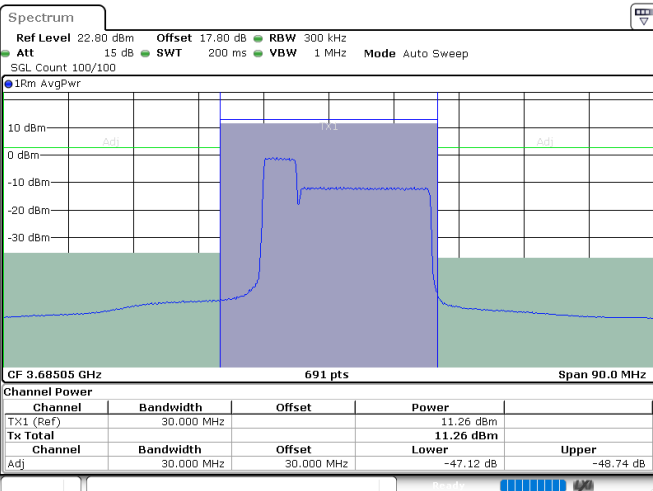

Middle Channel / FullIRB

N/A

Date: 23.JUL.2024 23:40:34

LTE Band 48C / 5MHz+20MHz

256QAM

Highest Channel / 1RB0 and 1RB99

Highest Channel / 1RB24 and 1RB0

Highest Channel / FullIRB

N/A

LTE Band 48C / 10MHz+20MHz

256QAM

Lowest Channel / 1RB0 and 1RB99

Lowest Channel / 1RB49 and 1RB0

Date: 24.JUL.2024 02:29:31

Date: 24.JUL.2024 02:34:59

Lowest Channel / FullIRB