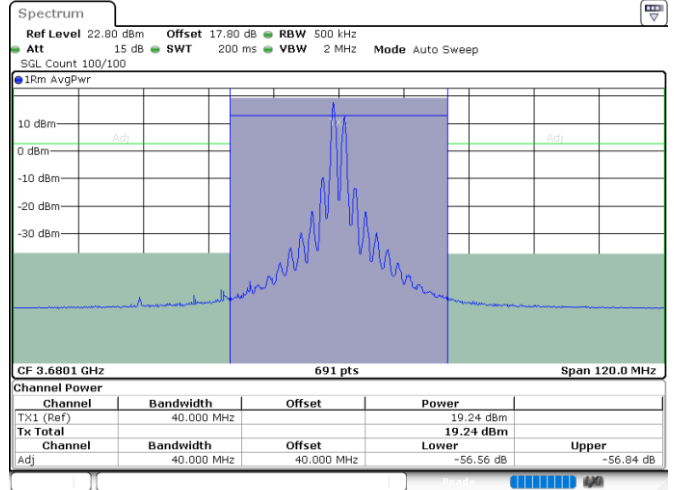

Middle Channel / 1RB99 and 1RB0

Date: 24.JUL.2024 09:14:29

Date: 24.JUL.2024 09:17:29

Middle Channel / FullIRB

N/A

Date: 24.JUL.2024 09:09:26

LTE Band 48C / 20MHz+20MHz

16QAM

Highest Channel / 1RB0 and 1RB99

Highest Channel / 1RB99 and 1RB0

Date: 24.JUL.2024 09:43:23

Date: 24.JUL.2024 09:48:35

Highest Channel / FullIRB

N/A

Date: 24.JUL.2024 09:40:21

LTE Band 48C / 5MHz+20MHz