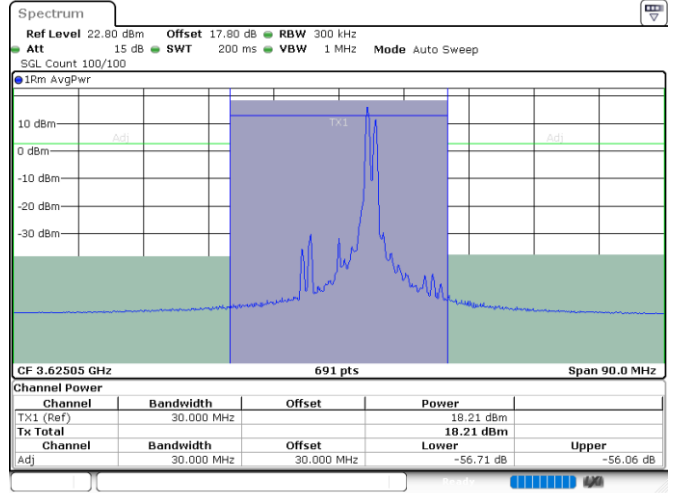

N/A

Date: 24.JUL.2024 01:52:35

LTE Band 48C / 20MHz+10MHz

256QAM

Lowest Channel / 1RB0 and 1RB49

Lowest Channel / 1RB99 and 1RB0

Date: 24.JUL.2024 04:02:05

Date: 24.JUL.2024 04:08:32

Lowest Channel / FullIRB

N/A

Date: 24.JUL.2024 03:59:57

LTE Band 48C / 20MHz+10MHz

256QAM

Middle Channel / 1RB0 and 1RB49

Middle Channel / 1RB99 and 1RB0

Date: 24.JUL.2024 04:33:37

Date: 24.JUL.2024 04:40:06

Middle Channel / FullIRB

N/A

Date: 24.JUL.2024 04:31:23

LTE Band 48C / 20MHz+10MHz

256QAM

Highest Channel / 1RB0 and 1RB49

Highest Channel / 1RB99 and 1RB0