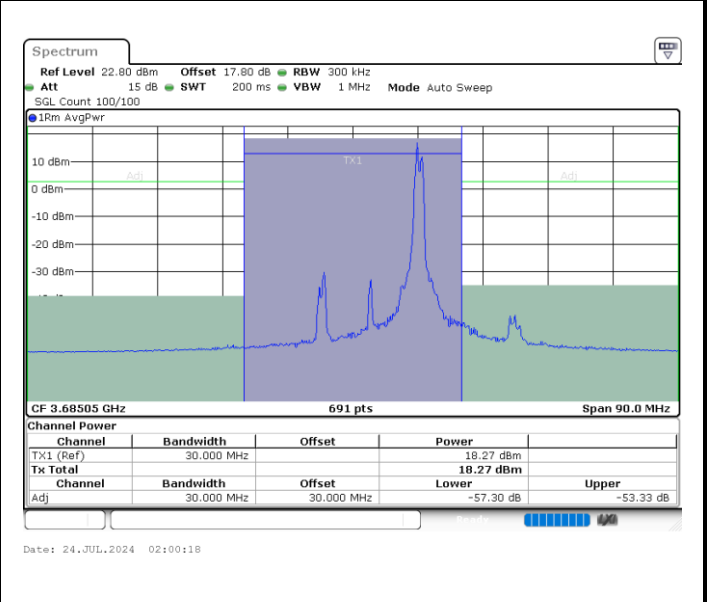

N/A

Date: 24.JUL.2024 01:19:36

LTE Band 48C / 20MHz+5MHz

64QAM

Highest Channel / 1RB0 and 1RB24

Highest Channel / 1RB99 and 1RB0

Highest Channel / FullRB

N/A

LTE Band 48C / 20MHz+10MHz

64QAM

Lowest Channel / 1RB0 and 1RB49

Lowest Channel / 1RB99 and 1RB0

Date: 24.JUL.2024 04:01:02

Date: 24.JUL.2024 04:07:29

Lowest Channel / FullIRB

N/A