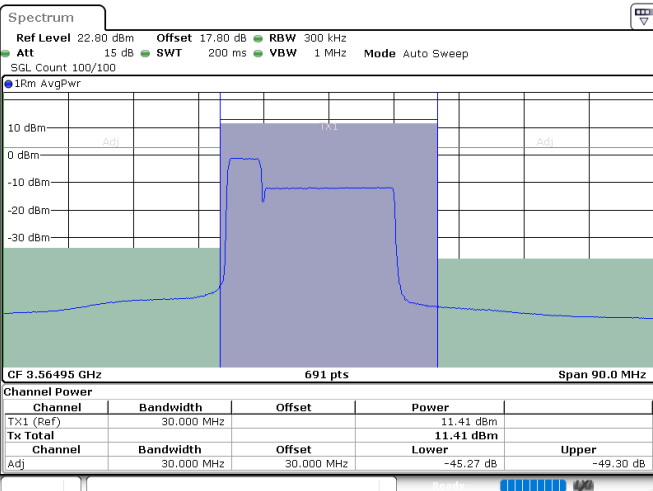

Lowest Channel / FullIRB

N/A

Date: 23.JUL.2024 23:06:18