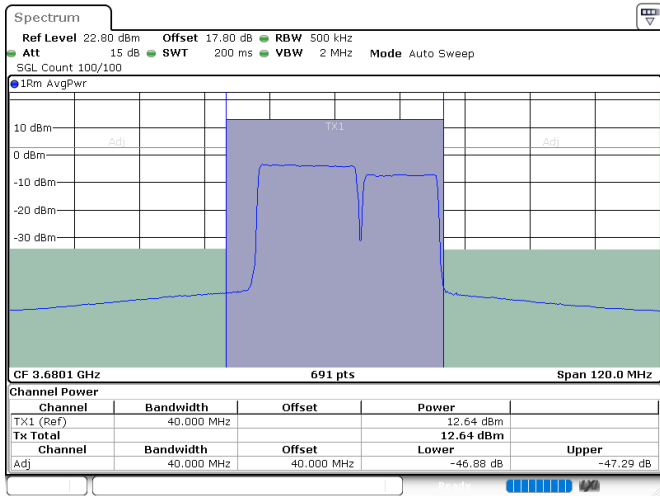

Middle Channel / 1RB0 and 1RB74

Middle Channel / 1RB99 and 1RB0

Date: 24.JUL.2024 07:42:22

Date: 24.JUL.2024 07:48:46

Middle Channel / FullIRB

N/A

Date: 24.JUL.2024 07:40:11

LTE Band 48C / 20MHz+15MHz

256QAM

Highest Channel / 1RB0 and 1RB74

Highest Channel / 1RB99 and 1RB0

Date: 24.JUL.2024 08:15:56

Date: 24.JUL.2024 08:18:04

Highest Channel / FullIRB

N/A

Date: 24.JUL.2024 08:09:25

LTE Band 48C / 20MHz+20MHz

256QAM

Lowest Channel / 1RB0 and 1RB99

Lowest Channel / 1RB99 and 1RB0

Date: 24.JUL.2024 08:43:43

Date: 24.JUL.2024 08:49:46

Lowest Channel / FullIRB

N/A