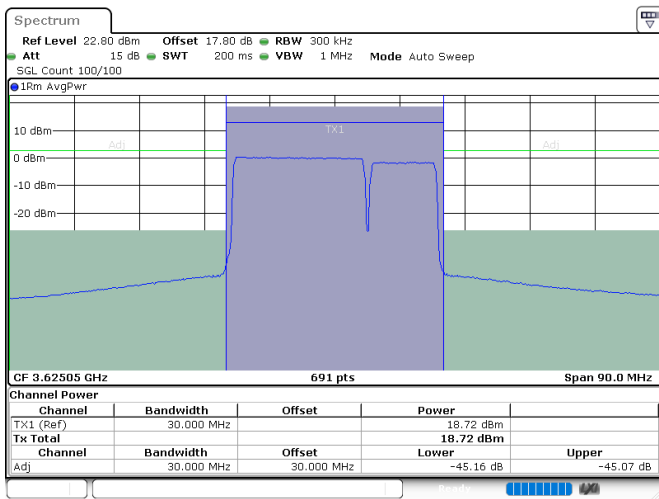

Date: 24.JUL.2024 03:58:50

LTE Band 48C / 20MHz+10MHz

64QAM

Middle Channel / 1RB0 and 1RB49

Middle Channel / 1RB99 and 1RB0

Date: 24.JUL.2024 04:32:30

Date: 24.JUL.2024 04:39:02

Middle Channel / FullIRB

N/A

Date: 24.JUL.2024 04:30:17

LTE Band 48C / 20MHz+10MHz

64QAM

Highest Channel / 1RB0 and 1RB49

Highest Channel / 1RB99 and 1RB0

Date: 24.JUL.2024 05:06:16

Date: 24.JUL.2024 05:08:28