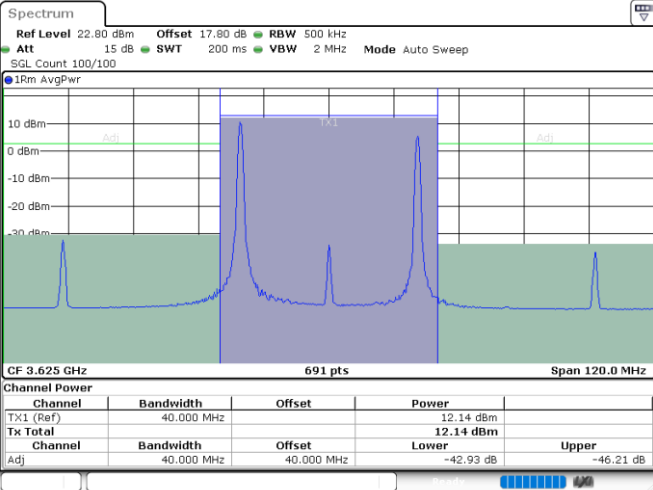

Date: 24.JUL.2024 05:07:22

Date: 24.JUL.2024 05:09:32

Highest Channel / FullRB

N/A

Date: 24.JUL.2024 05:00:49

LTE Band 48C / 20MHz+15MHz

256QAM

Lowest Channel / 1RB0 and 1RB74

Lowest Channel / 1RB99 and 1RB0

Date: 24.JUL.2024 07:11:00

Date: 24.JUL.2024 07:17:31

Lowest Channel / FullIRB

N/A

Date: 24.JUL.2024 07:09:47

LTE Band 48C / 20MHz+15MHz

256QAM

Middle Channel / 1RB0 and 1RB74

Middle Channel / 1RB99 and 1RB0

Date: 24.JUL.2024 07:42:22

Date: 24.JUL.2024 07:48:46

Middle Channel / FullIRB

N/A

Date: 24.JUL.2024 07:40:11

LTE Band 48C / 20MHz+15MHz