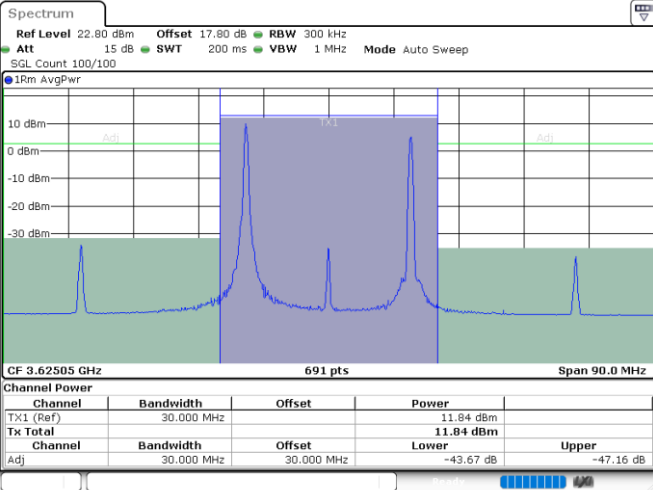

Date: 24.JUL.2024 00:47:52

LTE Band 48C / 20MHz+5MHz

64QAM

Middle Channel / 1RB0 and 1RB24

Middle Channel / 1RB99 and 1RB0

Date: 24.JUL.2024 01:21:51

Date: 24.JUL.2024 01:31:13

Middle Channel / FullIRB

N/A

Date: 24.JUL.2024 01:19:36

LTE Band 48C / 20MHz+5MHz

64QAM

Highest Channel / 1RB0 and 1RB24

Highest Channel / 1RB99 and 1RB0

Highest Channel / FullRB

N/A