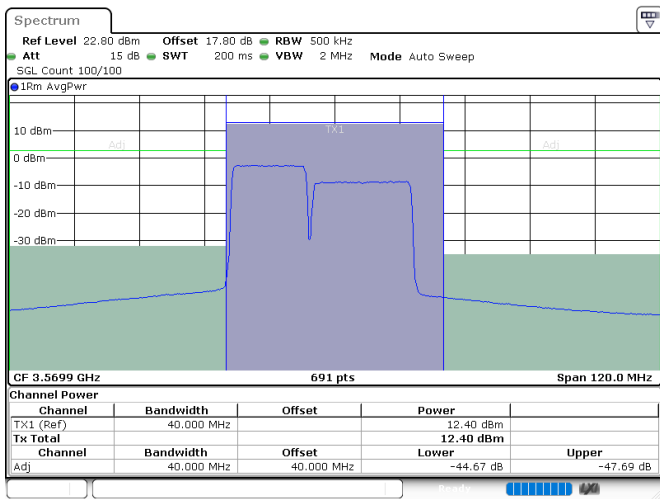

Date: 24.JUL.2024 03:31:51

Date: 24.JUL.2024 03:34:02

Highest Channel / FullRB

N/A

Date: 24.JUL.2024 03:25:27

LTE Band 48C / 15MHz+20MHz

64QAM

Lowest Channel / 1RB0 and 1RB99

Lowest Channel / 1RB74 and 1RB0

Date: 24.JUL.2024 05:35:31

Date: 24.JUL.2024 05:42:05

Lowest Channel / FullIRB

N/A

Date: 24.JUL.2024 05:33:19

LTE Band 48C / 15MHz+20MHz

64QAM

Middle Channel / 1RB0 and 1RB99

Middle Channel / 1RB74 and 1RB0

Date: 24.JUL.2024 06:06:59

Date: 24.JUL.2024 06:13:31

Middle Channel / FullIRB

N/A

Date: 24.JUL.2024 06:04:48

LTE Band 48C / 15MHz+20MHz