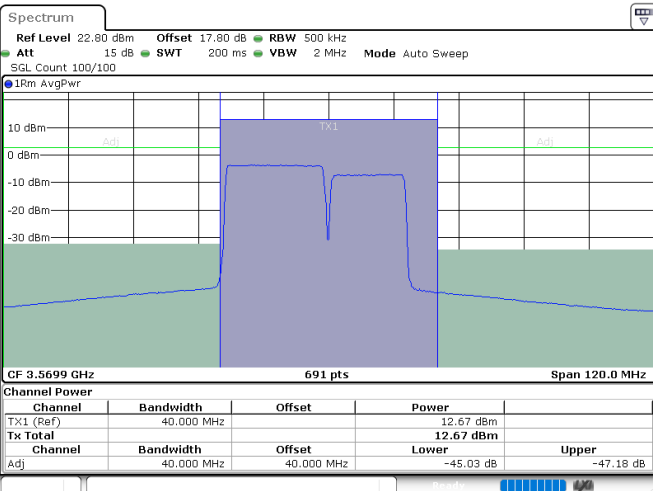

N/A

Date: 24.JUL.2024 04:30:17

LTE Band 48C / 20MHz+10MHz

64QAM

Highest Channel / 1RB0 and 1RB49

Highest Channel / 1RB99 and 1RB0

Date: 24.JUL.2024 05:06:16

Date: 24.JUL.2024 05:08:28

Highest Channel / FullRB

N/A

Date: 24.JUL.2024 04:59:38

LTE Band 48C / 20MHz+15MHz

64QAM

Lowest Channel / 1RB0 and 1RB74

Lowest Channel / 1RB99 and 1RB0

Date: 24.JUL.2024 07:09:53

Date: 24.JUL.2024 07:16:26

Lowest Channel / FullIRB

N/A

Date: 24.JUL.2024 07:07:44

LTE Band 48C / 20MHz+15MHz

64QAM

Middle Channel / 1RB0 and 1RB74

Middle Channel / 1RB99 and 1RB0