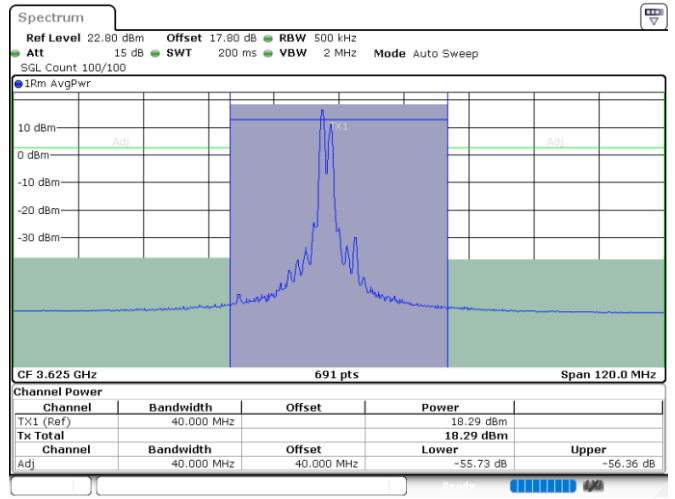

Date: 24.JUL.2024 03:35:06

Highest Channel / FullIRB

N/A

Date: 24.JUL.2024 03:26:31

LTE Band 48C / 15MHz+20MHz

256QAM

Lowest Channel / 1RB0 and 1RB99

Lowest Channel / 1RB74 and 1RB0

Date: 24.JUL.2024 05:36:34

Date: 24.JUL.2024 05:43:10

Lowest Channel / FullIRB

N/A

Date: 24.JUL.2024 05:34:24

LTE Band 48C / 15MHz+20MHz

256QAM

Middle Channel / 1RB0 and 1RB99

Middle Channel / 1RB74 and 1RB0

Date: 24.JUL.2024 06:09:05

Date: 24.JUL.2024 06:14:36

Middle Channel / FullIRB

N/A

Date: 24.JUL.2024 06:05:54

LTE Band 48C / 15MHz+20MHz

256QAM

Highest Channel / 1RB0 and 1RB99

Highest Channel / 1RB74 and 1RB0

Date: 24.JUL.2024 06:41:47

Date: 24.JUL.2024 06:43:55

Highest Channel / FullIRB

N/A

Date: 24.JUL.2024 06:35:15

LTE Band 48C / 20MHz+5MHz