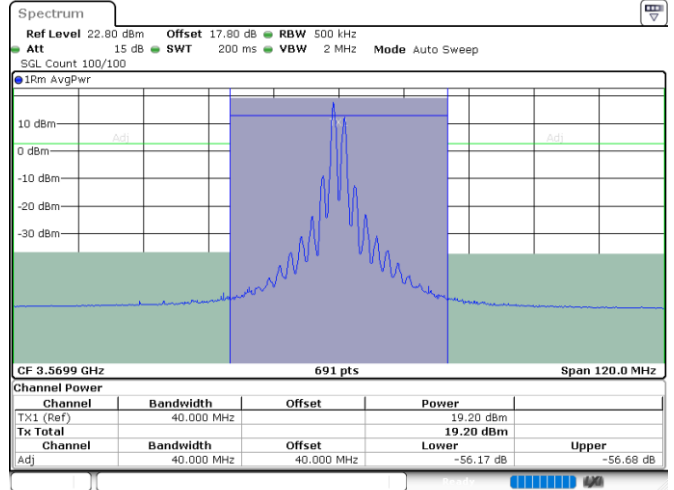

Date: 24.JUL.2024 08:19:08

Highest Channel / FullIRB

N/A

Date: 24.JUL.2024 08:10:30

LTE Band 48C / 20MHz+20MHz

16QAM

Lowest Channel / 1RB0 and 1RB99

Lowest Channel / 1RB99 and 1RB0