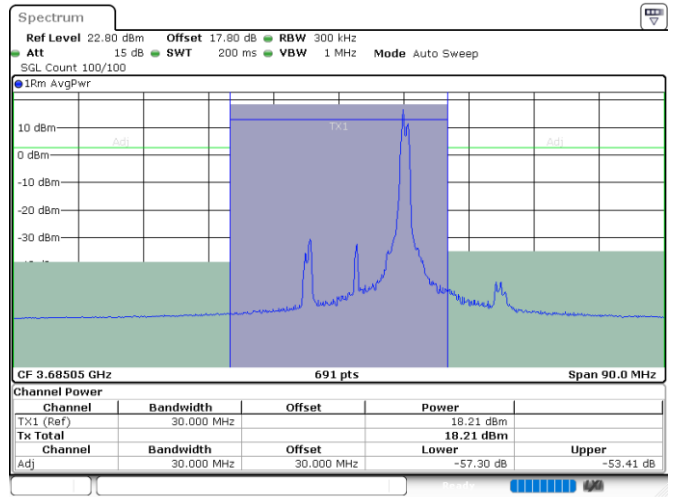

LTE Band 48C / 20MHz+5MHz

256QAM

Middle Channel / 1RB0 and 1RB24

Middle Channel / 1RB99 and 1RB0

Date: 24.JUL.2024 01:22:55

Date: 24.JUL.2024 01:32:17

Middle Channel / FullIRB

N/A

Date: 24.JUL.2024 01:20:43

LTE Band 48C / 20MHz+5MHz

256QAM

Highest Channel / 1RB0 and 1RB24

Highest Channel / 1RB99 and 1RB0

Date: 24.JUL.2024 01:59:13

Date: 24.JUL.2024 02:01:23

Highest Channel / FullIRB

N/A

Date: 24.JUL.2024 01:52:35

LTE Band 48C / 20MHz+10MHz

256QAM

Lowest Channel / 1RB0 and 1RB49

Lowest Channel / 1RB99 and 1RB0

Date: 24.JUL.2024 04:02:05

Date: 24.JUL.2024 04:08:32