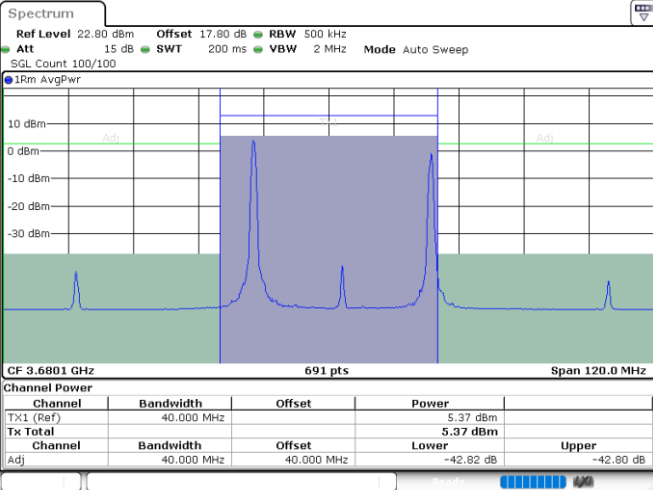

LTE Band 48C / 15MHz+20MHz

64QAM

Highest Channel / 1RB0 and 1RB99

Highest Channel / 1RB74 and 1RB0

Date: 24.JUL.2024 06:40:42

Date: 24.JUL.2024 06:42:51