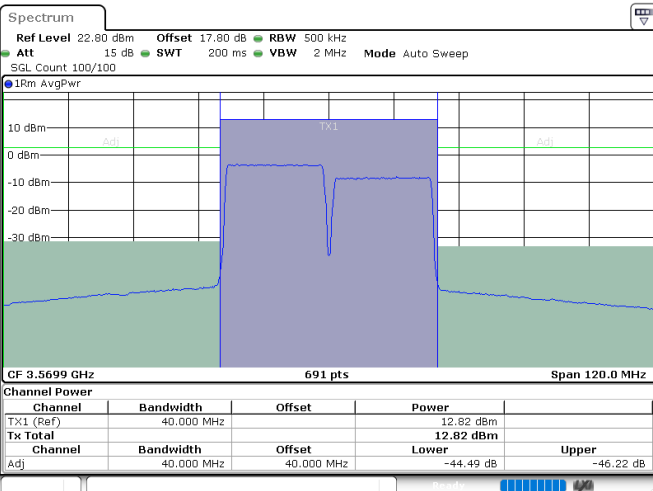

Highest Channel / 1RB99 and 1RB0

Date: 24.JUL.2024 08:14:52

Date: 24.JUL.2024 08:17:00

Highest Channel / FullRB

N/A

Date: 24.JUL.2024 08:09:21

LTE Band 48C / 20MHz+20MHz

64QAM

Lowest Channel / 1RB0 and 1RB99

Lowest Channel / 1RB99 and 1RB0

Date: 24.JUL.2024 08:42:44

Date: 24.JUL.2024 08:48:45

Lowest Channel / FullIRB

N/A

Date: 24.JUL.2024 08:40:36

LTE Band 48C / 20MHz+20MHz