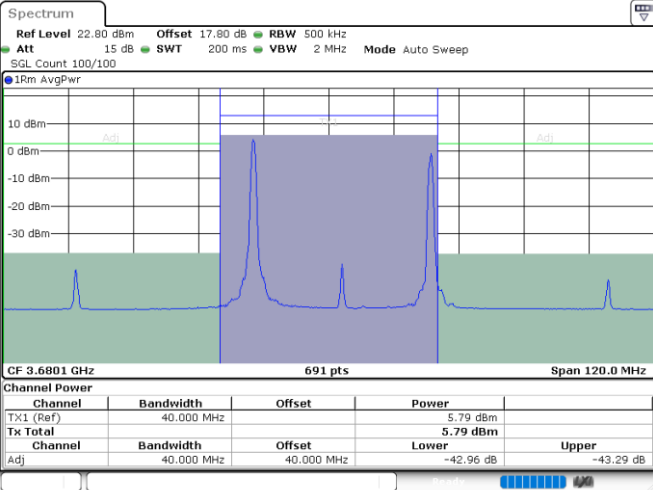

Date: 24.JUL.2024 07:41:18

Date: 24.JUL.2024 07:47:41

Middle Channel / FullIRB

N/A

Date: 24.JUL.2024 07:13:08

LTE Band 48C / 20MHz+15MHz

64QAM

Highest Channel / 1RB0 and 1RB74

Highest Channel / 1RB99 and 1RB0

Date: 24.JUL.2024 08:14:52

Date: 24.JUL.2024 08:17:00

Highest Channel / FullRB

N/A

Date: 24.JUL.2024 08:09:21

LTE Band 48C / 20MHz+20MHz

64QAM