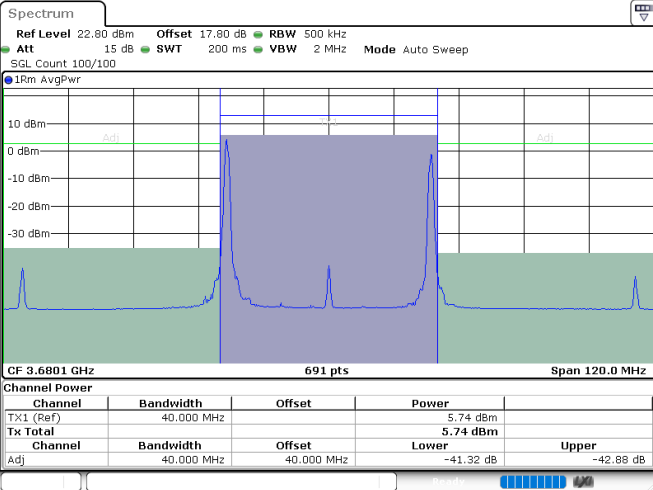

Middle Channel / 1RB99 and 1RB0

Date: 24.JUL.2024 09:14:29

Date: 24.JUL.2024 09:17:29

Middle Channel / FullIRB

N/A

Date: 24.JUL.2024 09:09:26

LTE Band 48C / 20MHz+20MHz

16QAM

Highest Channel / 1RB0 and 1RB99

Highest Channel / 1RB99 and 1RB0

Date: 24.JUL.2024 09:43:23

Date: 24.JUL.2024 09:48:35

Highest Channel / FullIRB

N/A

Date: 24.JUL.2024 09:40:21

LTE Band 48C / 5MHz+20MHz