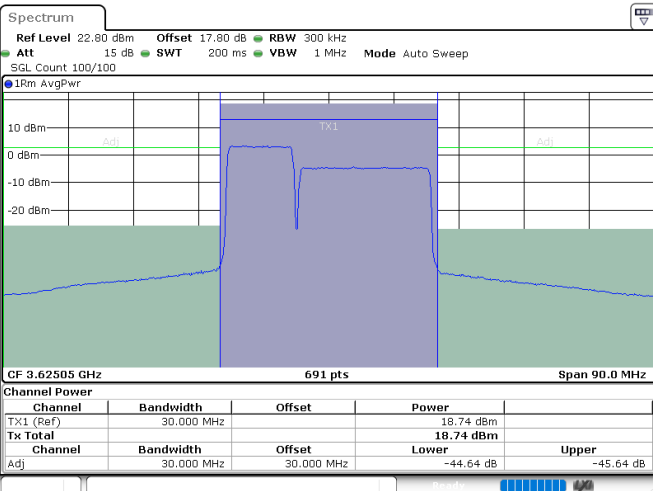

Lowest Channel / FullIRB

N/A

Date: 24.JUL.2024 02:25:16

LTE Band 48C / 10MHz+20MHz

64QAM

Middle Channel / 1RB0 and 1RB99

Middle Channel / 1RB49 and 1RB0

Date: 24.JUL.2024 02:59:35

Date: 24.JUL.2024 03:05:00

Middle Channel / FullIRB

N/A

Date: 24.JUL.2024 02:56:24

LTE Band 48C / 10MHz+20MHz

64QAM

Highest Channel / 1RB0 and 1RB99

Highest Channel / 1RB49 and 1RB0