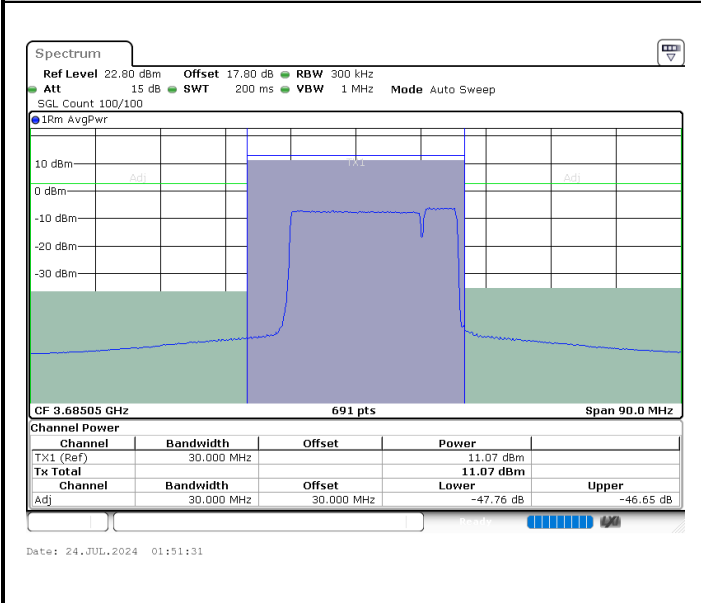

N/A

Date: 24.JUL.2024 01:19:36

LTE Band 48C / 20MHz+5MHz

64QAM

Highest Channel / 1RB0 and 1RB24

Highest Channel / 1RB99 and 1RB0

Highest Channel / FullRB

N/A

LTE Band 48C / 20MHz+10MHz

64QAM

Lowest Channel / 1RB0 and 1RB49

Lowest Channel / 1RB99 and 1RB0

Date: 24.JUL.2024 04:01:02

Date: 24.JUL.2024 04:07:29

Lowest Channel / FullIRB

N/A