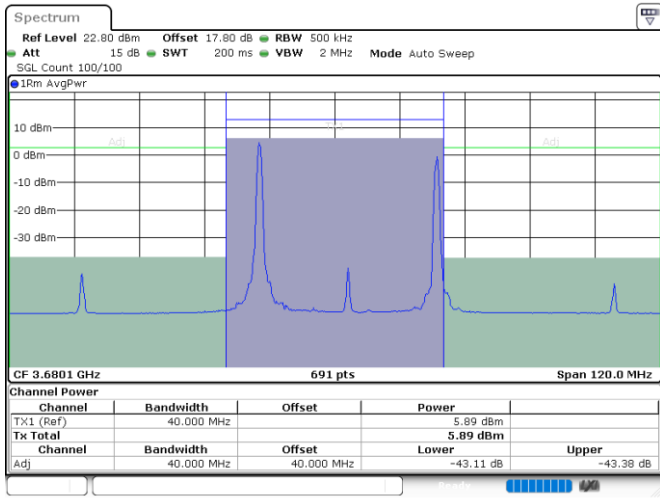

Middle Channel / FullIRB

N/A

Date: 24.JUL.2024 07:13:04

LTE Band 48C / 20MHz+15MHz

16QAM

Highest Channel / 1RB0 and 1RB74

Highest Channel / 1RB99 and 1RB0

Date: 24.JUL.2024 08:13:49

Date: 24.JUL.2024 08:19:08

Highest Channel / FullIRB

N/A

Date: 24.JUL.2024 08:10:30

LTE Band 48C / 20MHz+20MHz

16QAM

Lowest Channel / 1RB0 and 1RB99

Lowest Channel / 1RB99 and 1RB0