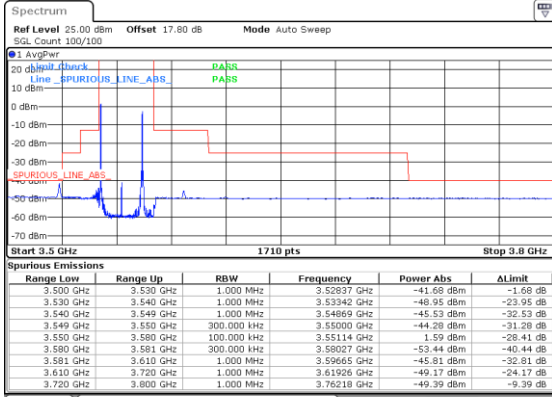

N/A

Date: 24.JUL.2024 09:11:28

LTE Band 48C / 20MHz+20MHz

256QAM

Highest Channel / 1RB0 and 1RB99

Highest Channel / 1RB99 and 1RB0

Date: 24.JUL.2024 09:45:28

Date: 24.JUL.2024 09:47:34

Highest Channel / FullIRB

N/A

Date: 24.JUL.2024 09:39:22

Conducted Band Edge

LTE Band 48C / 5MHz+20MHz

QPSK

Lowest Band Edge / 1RB0 and 1RB99

Middle Band Edge / 1RB0 and 1RB99