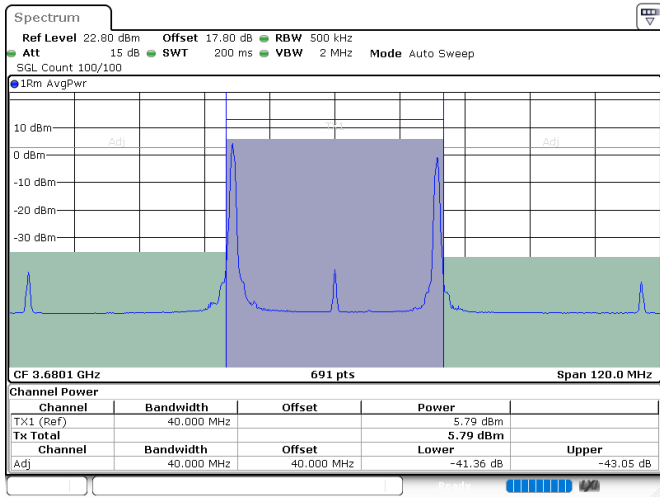

N/A

Date: 24.JUL.2024 09:11:28

LTE Band 48C / 20MHz+20MHz

256QAM

Highest Channel / 1RB0 and 1RB99

Highest Channel / 1RB99 and 1RB0

Date: 24.JUL.2024 09:45:28

Date: 24.JUL.2024 09:47:34

Highest Channel / FullIRB

N/A

Date: 24.JUL.2024 09:39:22

Conducted Band Edge

LTE Band 48C / 5MHz+20MHz

QPSK

Lowest Band Edge / 1RB0 and 1RB99

Middle Band Edge / 1RB0 and 1RB99