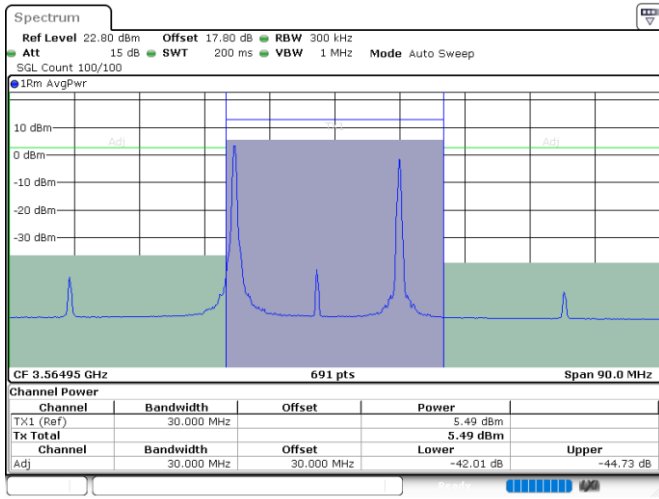

LTE Band 48C / 20MHz+5MHz

64QAM

Lowest Channel / 1RB0 and 1RB24

Lowest Channel / 1RB99 and 1RB0

Date: 24.JUL.2024 00:50:08