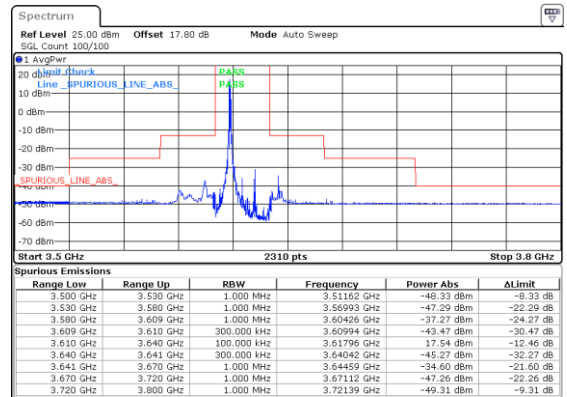

Lowest Band Edge / 1RB24 and 1RB0

Middle Band Edge / 1RB24 and 1RB0