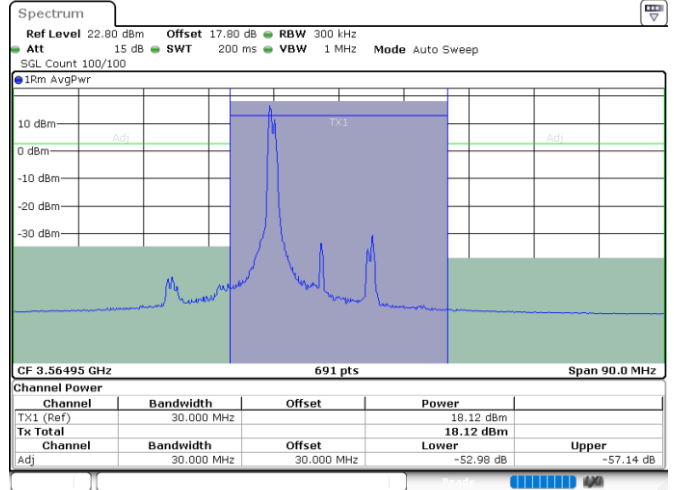

Date: 23.JUL.2024 23:14:10