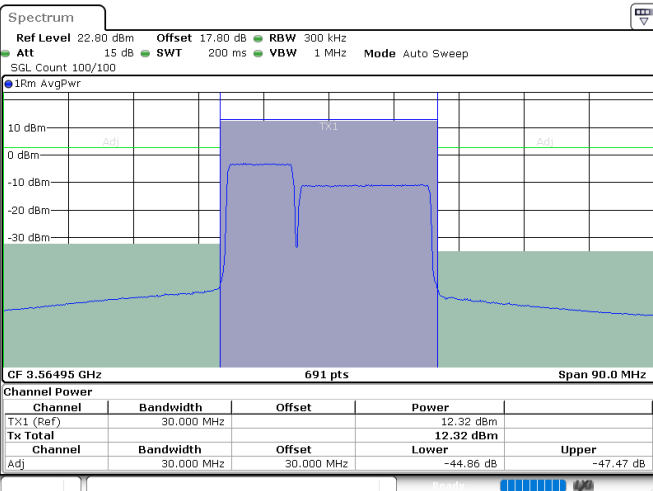

Date: 23.JUL.2024 23:39:30

LTE Band 48C / 5MHz+20MHz

64QAM

Highest Channel / 1RB0 and 1RB99

Highest Channel / 1RB24 and 1RB0

Date: 24.JUL.2024 00:17:43

Date: 24.JUL.2024 00:21:44

Highest Channel / FullRB

N/A

Date: 24.JUL.2024 00:11:16

LTE Band 48C / 10MHz+20MHz

64QAM

Lowest Channel / 1RB0 and 1RB99

Lowest Channel / 1RB49 and 1RB0

Date: 24.JUL.2024 02:27:26

Date: 24.JUL.2024 02:33:53

Lowest Channel / FullIRB

N/A

Date: 24.JUL.2024 02:25:16

LTE Band 48C / 10MHz+20MHz

64QAM

Middle Channel / 1RB0 and 1RB99

Middle Channel / 1RB49 and 1RB0

Date: 24.JUL.2024 02:59:35

Date: 24.JUL.2024 03:05:00

Middle Channel / FullIRB

N/A

Date: 24.JUL.2024 02:56:24

LTE Band 48C / 10MHz+20MHz

64QAM

Highest Channel / 1RB0 and 1RB99

Highest Channel / 1RB49 and 1RB0