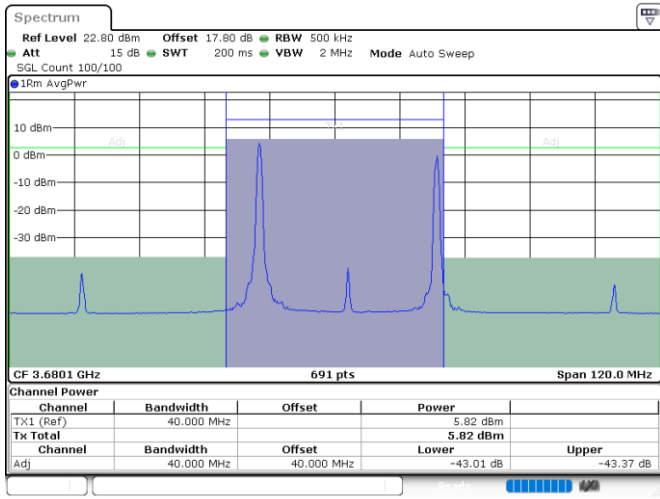

Lowest Channel / 1RB99 and 1RB0

Date: 24.JUL.2024 07:11:00

Date: 24.JUL.2024 07:17:31

Lowest Channel / FullIRB

N/A

Date: 24.JUL.2024 07:09:47

LTE Band 48C / 20MHz+15MHz

256QAM

Middle Channel / 1RB0 and 1RB74

Middle Channel / 1RB99 and 1RB0

Date: 24.JUL.2024 07:42:22

Date: 24.JUL.2024 07:48:46

Middle Channel / FullIRB

N/A

Date: 24.JUL.2024 07:40:11

LTE Band 48C / 20MHz+15MHz

256QAM

Highest Channel / 1RB0 and 1RB74

Highest Channel / 1RB99 and 1RB0

Date: 24.JUL.2024 08:15:56

Date: 24.JUL.2024 08:18:04

Highest Channel / FullIRB

N/A

Date: 24.JUL.2024 08:09:25