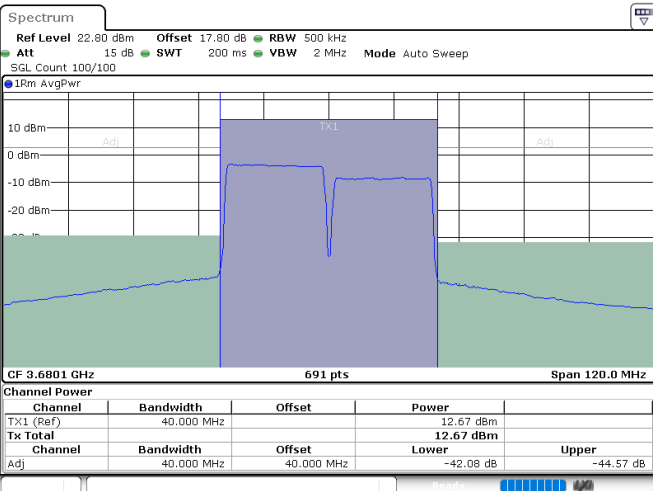

Highest Channel / 1RB0 and 1RB99

Highest Channel / 1RB99 and 1RB0

Date: 24.JUL.2024 09:43:23

Date: 24.JUL.2024 09:48:35

Highest Channel / FullIRB

N/A

Date: 24.JUL.2024 09:40:21

LTE Band 48C / 5MHz+20MHz