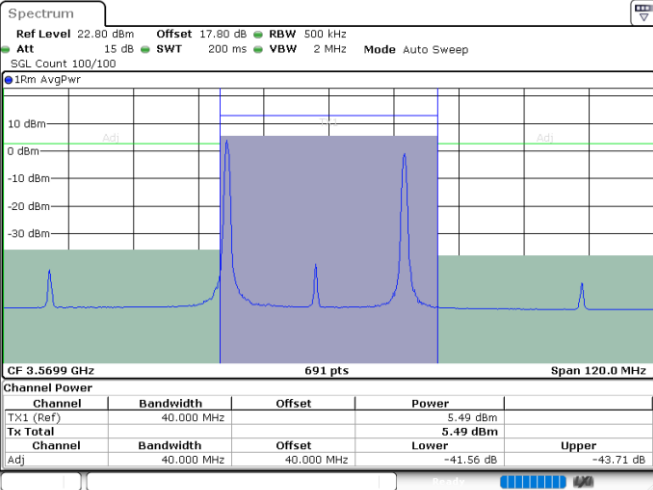

Middle Channel / FullIRB

N/A

Date: 24.JUL.2024 02:57:29

LTE Band 48C / 10MHz+20MHz

256QAM

Highest Channel / 1RB0 and 1RB99

Highest Channel / 1RB49 and 1RB0

Date: 24.JUL.2024 03:32:57

Date: 24.JUL.2024 03:35:06

Highest Channel / FullIRB

N/A

Date: 24.JUL.2024 03:26:31

LTE Band 48C / 15MHz+20MHz

256QAM

Lowest Channel / 1RB0 and 1RB99

Lowest Channel / 1RB74 and 1RB0

Date: 24.JUL.2024 05:36:34

Date: 24.JUL.2024 05:43:10

Lowest Channel / FullIRB

N/A

Date: 24.JUL.2024 05:34:24

LTE Band 48C / 15MHz+20MHz

256QAM

Middle Channel / 1RB0 and 1RB99