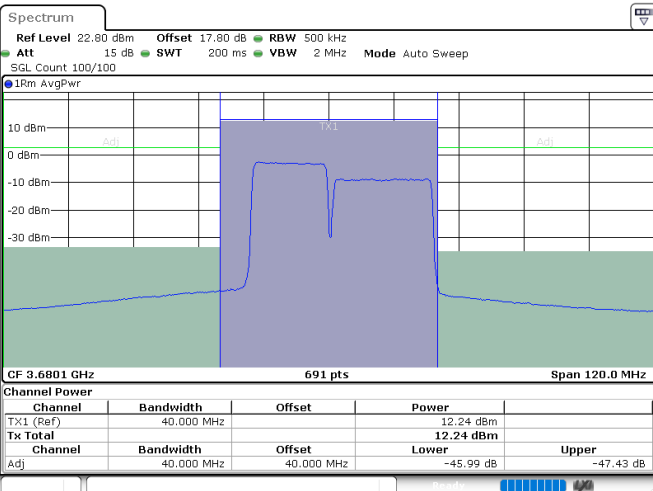

64QAM

Highest Channel / 1RB0 and 1RB99

Highest Channel / 1RB74 and 1RB0

Date: 24.JUL.2024 06:40:42

Date: 24.JUL.2024 06:42:51

Highest Channel / FullIRB

N/A

Date: 24.JUL.2024 06:34:10

LTE Band 48C / 20MHz+5MHz

64QAM

Lowest Channel / 1RB0 and 1RB24

Lowest Channel / 1RB99 and 1RB0

Date: 24.JUL.2024 00:50:08

Date: 24.JUL.2024 00:56:32

Lowest Channel / FullIRB

N/A