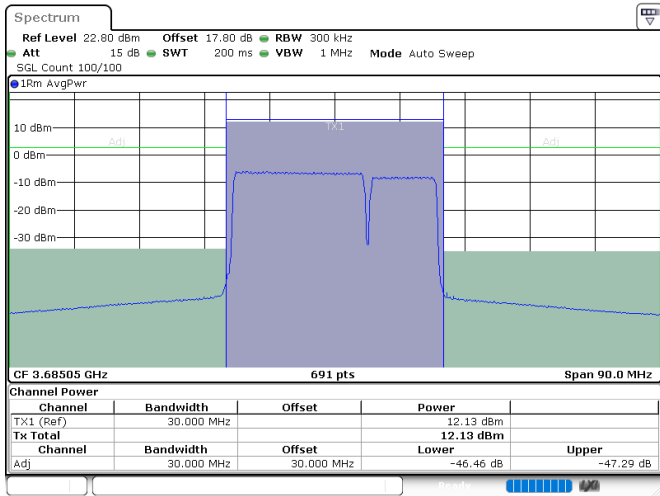

N/A

Date: 24.JUL.2024 04:30:17

LTE Band 48C / 20MHz+10MHz

64QAM

Highest Channel / 1RB0 and 1RB49

Highest Channel / 1RB99 and 1RB0

Date: 24.JUL.2024 05:06:16

Date: 24.JUL.2024 05:08:28

Highest Channel / FullRB

N/A

Date: 24.JUL.2024 04:59:38

LTE Band 48C / 20MHz+15MHz

64QAM

Lowest Channel / 1RB0 and 1RB74

Lowest Channel / 1RB99 and 1RB0

Date: 24.JUL.2024 07:09:53