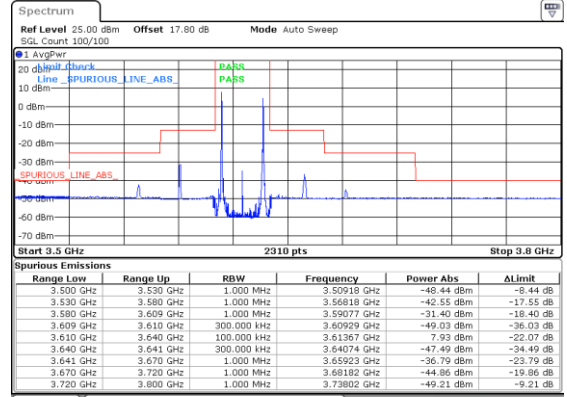

N/A

Date: 24.JUL.2024 09:11:28

LTE Band 48C / 20MHz+20MHz

256QAM

Highest Channel / 1RB0 and 1RB99

Highest Channel / 1RB99 and 1RB0

Date: 24.JUL.2024 09:45:28

Date: 24.JUL.2024 09:47:34

Highest Channel / FullIRB

N/A

Date: 24.JUL.2024 09:39:22

Conducted Band Edge

LTE Band 48C / 5MHz+20MHz

QPSK

Lowest Band Edge / 1RB0 and 1RB99

Middle Band Edge / 1RB0 and 1RB99