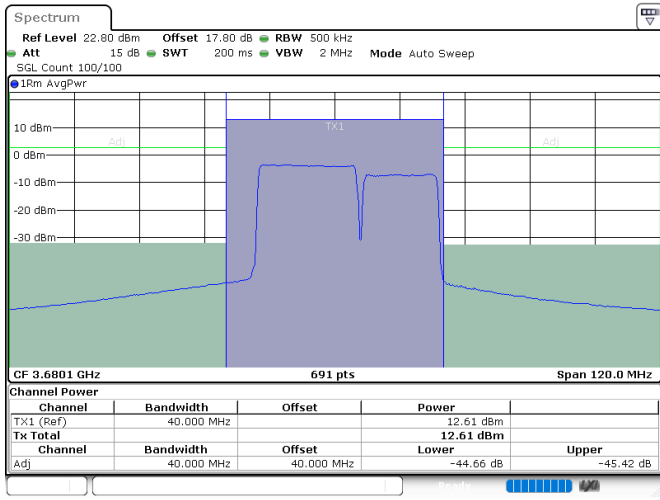

Middle Channel / FullIRB

N/A

Date: 24.JUL.2024 07:13:04

LTE Band 48C / 20MHz+15MHz

16QAM

Highest Channel / 1RB0 and 1RB74

Highest Channel / 1RB99 and 1RB0

Date: 24.JUL.2024 08:13:49

Date: 24.JUL.2024 08:19:08

Highest Channel / FullIRB

N/A

Date: 24.JUL.2024 08:10:30

LTE Band 48C / 20MHz+20MHz

16QAM

Lowest Channel / 1RB0 and 1RB99

Lowest Channel / 1RB99 and 1RB0