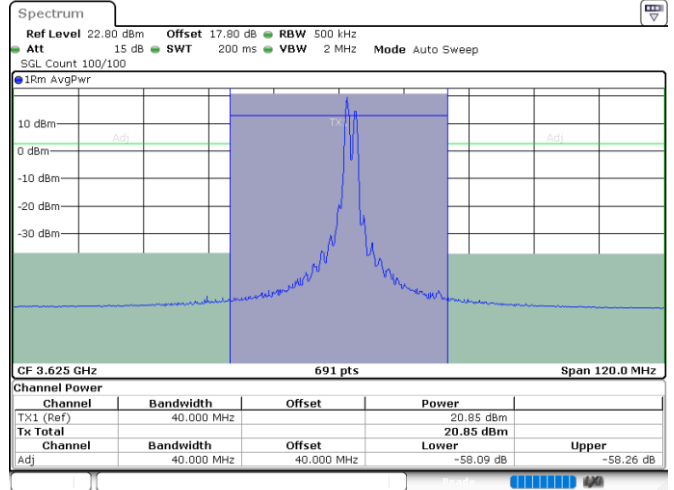

Date: 24.JUL.2024 07:47:41