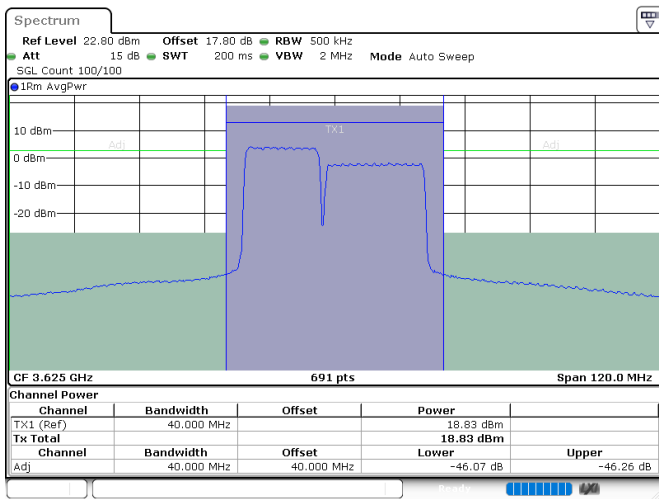

Middle Channel / 1RB0 and 1RB99

Middle Channel / 1RB74 and 1RB0

Date: 24.JUL.2024 06:06:59

Date: 24.JUL.2024 06:13:31

Middle Channel / FullIRB

N/A

Date: 24.JUL.2024 06:04:48

LTE Band 48C / 15MHz+20MHz