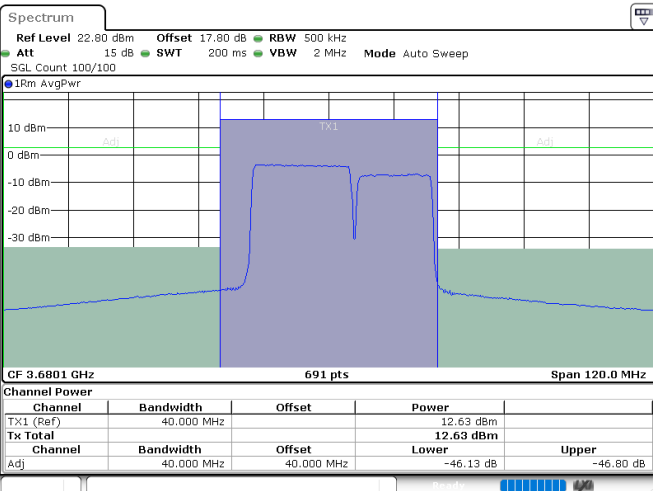

Date: 24.JUL.2024 07:41:18

Date: 24.JUL.2024 07:47:41

Middle Channel / FullIRB

N/A

Date: 24.JUL.2024 07:13:08

LTE Band 48C / 20MHz+15MHz

64QAM

Highest Channel / 1RB0 and 1RB74

Highest Channel / 1RB99 and 1RB0

Date: 24.JUL.2024 08:14:52

Date: 24.JUL.2024 08:17:00

Highest Channel / FullRB

N/A

Date: 24.JUL.2024 08:09:21

LTE Band 48C / 20MHz+20MHz

64QAM

Lowest Channel / 1RB0 and 1RB99

Lowest Channel / 1RB99 and 1RB0

Date: 24.JUL.2024 08:42:44

Date: 24.JUL.2024 08:48:45

Lowest Channel / FullIRB

N/A

Date: 24.JUL.2024 08:40:36

LTE Band 48C / 20MHz+20MHz