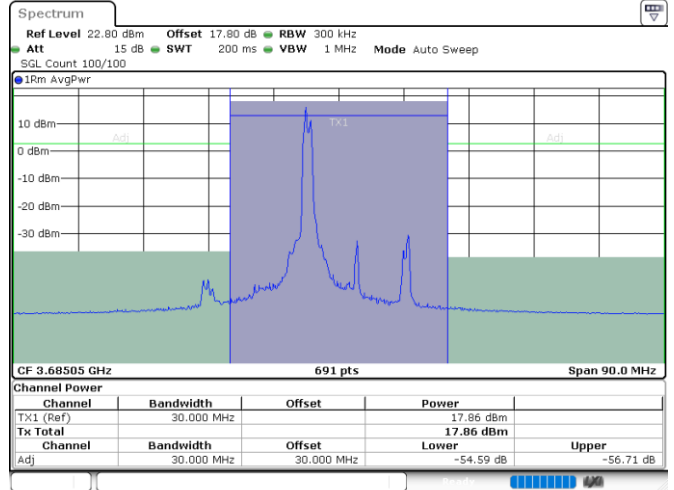

Middle Channel / FullIRB

N/A

Date: 23.JUL.2024 23:40:34

LTE Band 48C / 5MHz+20MHz

256QAM

Highest Channel / 1RB0 and 1RB99

Highest Channel / 1RB24 and 1RB0

Highest Channel / FullIRB