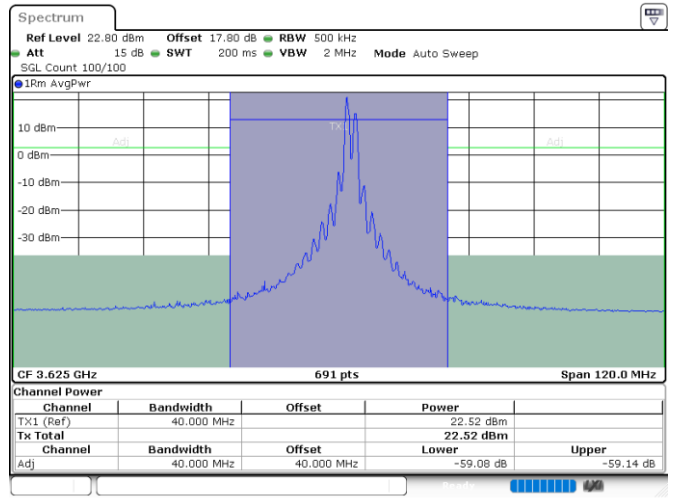

N/A

Date: 24.JUL.2024 07:06:39

LTE Band 48C / 20MHz+15MHz

16QAM

Middle Channel / 1RB0 and 1RB74

Middle Channel / 1RB99 and 1RB0

Date: 24.JUL.2024 07:43:26

Date: 24.JUL.2024 07:46:38

Middle Channel / FullIRB

N/A

Date: 24.JUL.2024 07:13:04

LTE Band 48C / 20MHz+15MHz

16QAM

Highest Channel / 1RB0 and 1RB74

Highest Channel / 1RB99 and 1RB0

Date: 24.JUL.2024 08:13:49