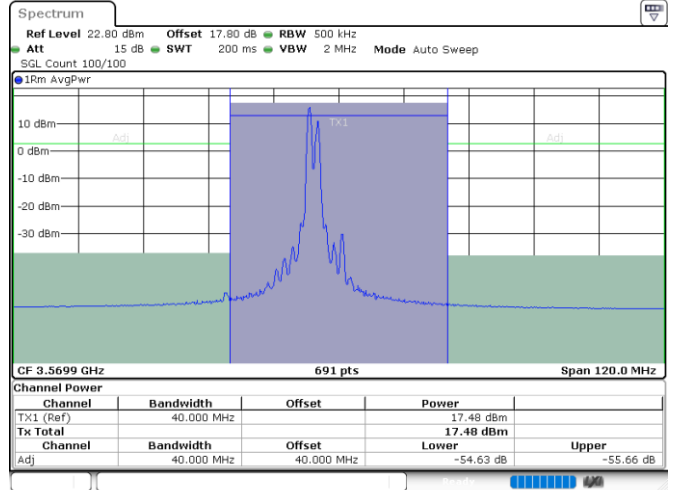

Date: 24.JUL.2024 03:35:06

Highest Channel / FullIRB

N/A

Date: 24.JUL.2024 03:26:31

LTE Band 48C / 15MHz+20MHz

256QAM

Lowest Channel / 1RB0 and 1RB99

Lowest Channel / 1RB74 and 1RB0

Date: 24.JUL.2024 05:36:34

Date: 24.JUL.2024 05:43:10

Lowest Channel / FullIRB

N/A

Date: 24.JUL.2024 05:34:24

LTE Band 48C / 15MHz+20MHz

256QAM

Middle Channel / 1RB0 and 1RB99