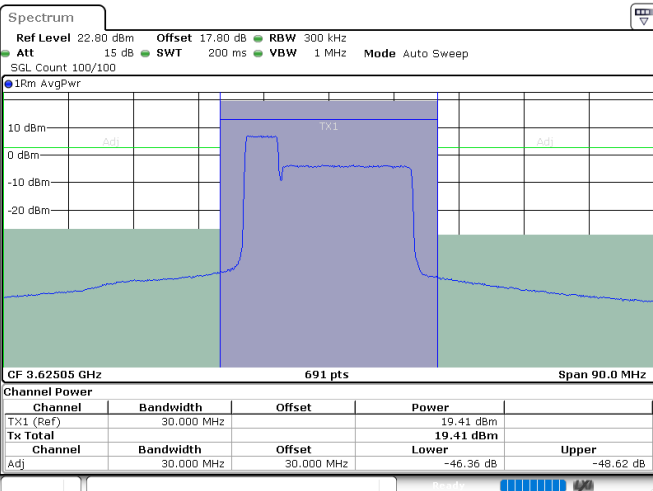

LTE Band 48C / 5MHz+20MHz

64QAM

Middle Channel / 1RB0 and 1RB99

Middle Channel / 1RB24 and 1RB0

Date: 23.JUL.2024 23:41:42

Date: 23.JUL.2024 23:49:09

Middle Channel / FullIRB

N/A

Date: 23.JUL.2024 23:39:30

LTE Band 48C / 5MHz+20MHz

64QAM

Highest Channel / 1RB0 and 1RB99

Highest Channel / 1RB24 and 1RB0

Date: 24.JUL.2024 00:17:43

Date: 24.JUL.2024 00:21:44

Highest Channel / FullRB