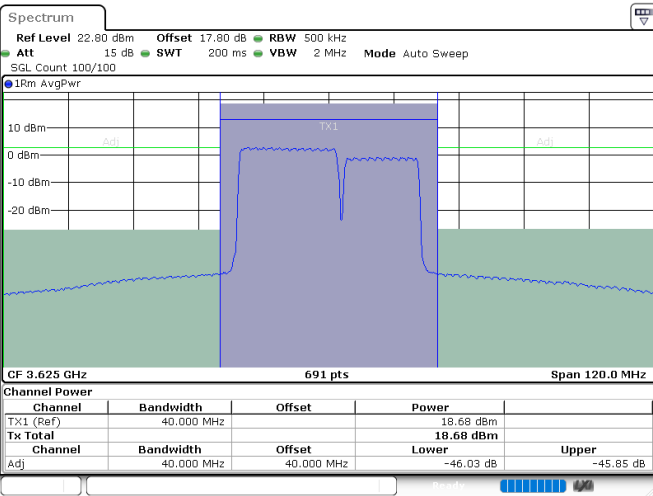

Lowest Channel / 1RB99 and 1RB0

Date: 24.JUL.2024 07:11:00

Date: 24.JUL.2024 07:17:31

Lowest Channel / FullIRB

N/A

Date: 24.JUL.2024 07:09:47

LTE Band 48C / 20MHz+15MHz

256QAM

Middle Channel / 1RB0 and 1RB74

Middle Channel / 1RB99 and 1RB0

Date: 24.JUL.2024 07:42:22

Date: 24.JUL.2024 07:48:46

Middle Channel / FullIRB

N/A

Date: 24.JUL.2024 07:40:11

LTE Band 48C / 20MHz+15MHz

256QAM

Highest Channel / 1RB0 and 1RB74

Highest Channel / 1RB99 and 1RB0

Date: 24.JUL.2024 08:15:56

Date: 24.JUL.2024 08:18:04

Highest Channel / FullIRB

N/A

Date: 24.JUL.2024 08:09:25