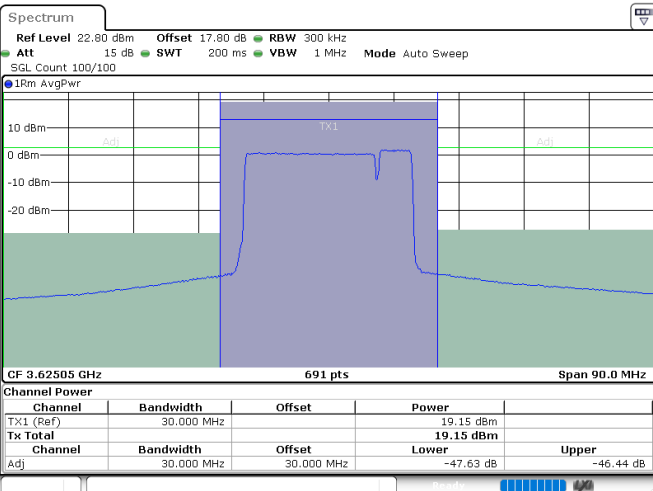

LTE Band 48C / 20MHz+5MHz

64QAM

Lowest Channel / 1RB0 and 1RB24

Lowest Channel / 1RB99 and 1RB0

Date: 24.JUL.2024 00:50:08

Date: 24.JUL.2024 00:56:32

Lowest Channel / FullIRB

N/A

Date: 24.JUL.2024 00:47:52

LTE Band 48C / 20MHz+5MHz

64QAM

Middle Channel / 1RB0 and 1RB24

Middle Channel / 1RB99 and 1RB0

Date: 24.JUL.2024 01:21:51

Date: 24.JUL.2024 01:31:13

Middle Channel / FullIRB

N/A

Date: 24.JUL.2024 01:19:36

LTE Band 48C / 20MHz+5MHz

64QAM

Highest Channel / 1RB0 and 1RB24

Highest Channel / 1RB99 and 1RB0

Highest Channel / FullRB

N/A