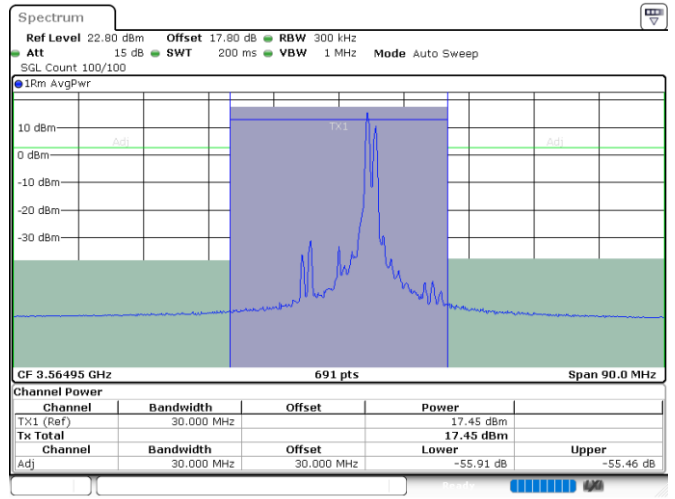

Date: 24.JUL.2024 01:20:43

LTE Band 48C / 20MHz+5MHz

256QAM

Highest Channel / 1RB0 and 1RB24

Highest Channel / 1RB99 and 1RB0

Date: 24.JUL.2024 01:59:13

Date: 24.JUL.2024 02:01:23

Highest Channel / FullIRB

N/A

Date: 24.JUL.2024 01:52:35

LTE Band 48C / 20MHz+10MHz

256QAM

Lowest Channel / 1RB0 and 1RB49

Lowest Channel / 1RB99 and 1RB0

Date: 24.JUL.2024 04:02:05

Date: 24.JUL.2024 04:08:32

Lowest Channel / FullIRB

N/A

Date: 24.JUL.2024 03:59:57

LTE Band 48C / 20MHz+10MHz

256QAM

Middle Channel / 1RB0 and 1RB49

Middle Channel / 1RB99 and 1RB0

Date: 24.JUL.2024 04:33:37