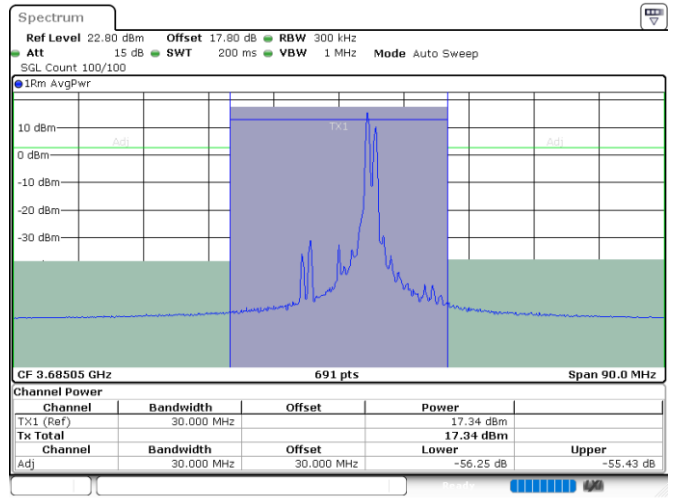

Lowest Channel / FullIRB

N/A

Date: 24.JUL.2024 03:59:57

LTE Band 48C / 20MHz+10MHz

256QAM

Middle Channel / 1RB0 and 1RB49

Middle Channel / 1RB99 and 1RB0

Date: 24.JUL.2024 04:33:37

Date: 24.JUL.2024 04:40:06

Middle Channel / FullIRB

N/A

Date: 24.JUL.2024 04:31:23

LTE Band 48C / 20MHz+10MHz

256QAM

Highest Channel / 1RB0 and 1RB49

Highest Channel / 1RB99 and 1RB0

Date: 24.JUL.2024 05:07:22

Date: 24.JUL.2024 05:09:32

Highest Channel / FullRB

N/A

Date: 24.JUL.2024 05:00:49

LTE Band 48C / 20MHz+15MHz

256QAM

Lowest Channel / 1RB0 and 1RB74