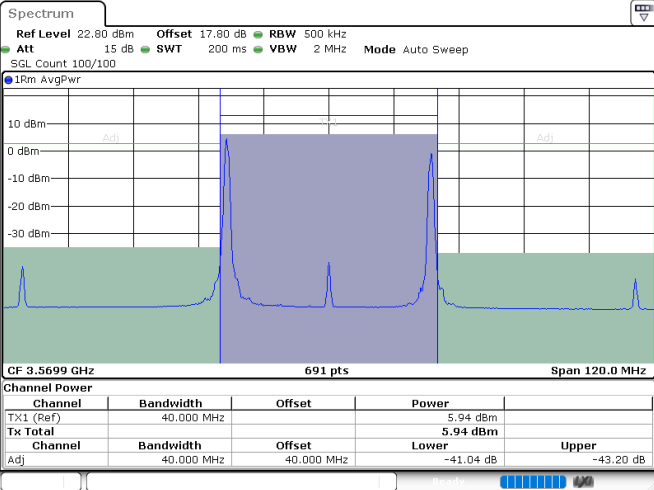

Date: 24.JUL.2024 08:19:08

Highest Channel / FullIRB

N/A

Date: 24.JUL.2024 08:10:30

LTE Band 48C / 20MHz+20MHz

16QAM

Lowest Channel / 1RB0 and 1RB99

Lowest Channel / 1RB99 and 1RB0