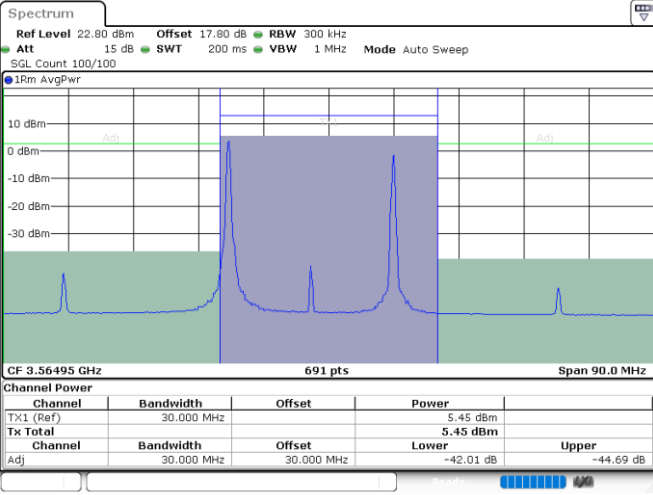

LTE Band 48C / 20MHz+5MHz

256QAM

Lowest Channel / 1RB0 and 1RB24

Lowest Channel / 1RB99 and 1RB0

Date: 24.JUL.2024 00:51:12

Date: 24.JUL.2024 00:57:40