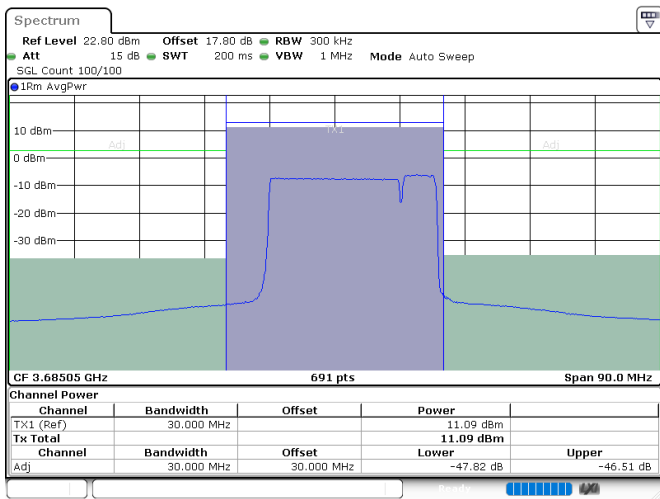

Date: 24.JUL.2024 01:20:43

LTE Band 48C / 20MHz+5MHz

256QAM

Highest Channel / 1RB0 and 1RB24

Highest Channel / 1RB99 and 1RB0

Date: 24.JUL.2024 01:59:13

Date: 24.JUL.2024 02:01:23

Highest Channel / FullIRB

N/A

Date: 24.JUL.2024 01:52:35

LTE Band 48C / 20MHz+10MHz

256QAM

Lowest Channel / 1RB0 and 1RB49

Lowest Channel / 1RB99 and 1RB0

Date: 24.JUL.2024 04:02:05

Date: 24.JUL.2024 04:08:32