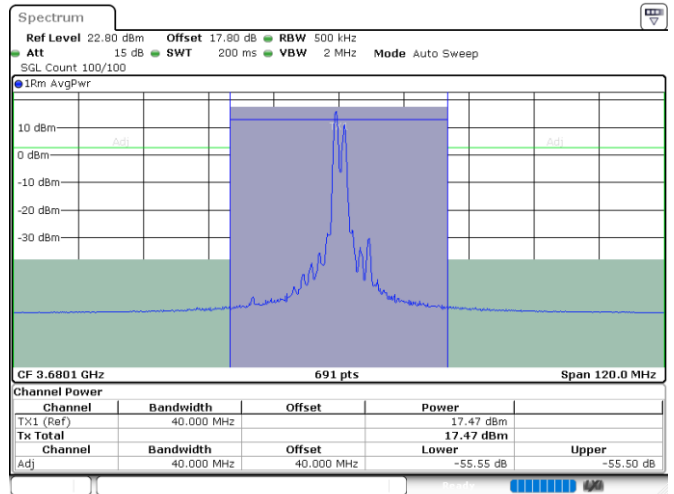

Date: 24.JUL.2024 05:36:34

Date: 24.JUL.2024 05:43:10

Lowest Channel / FullIRB

N/A

Date: 24.JUL.2024 05:34:24

LTE Band 48C / 15MHz+20MHz

256QAM

Middle Channel / 1RB0 and 1RB99

Middle Channel / 1RB74 and 1RB0

Date: 24.JUL.2024 06:09:05

Date: 24.JUL.2024 06:14:36

Middle Channel / FullIRB

N/A

Date: 24.JUL.2024 06:05:54

LTE Band 48C / 15MHz+20MHz

256QAM

Highest Channel / 1RB0 and 1RB99

Highest Channel / 1RB74 and 1RB0

Date: 24.JUL.2024 06:41:47

Date: 24.JUL.2024 06:43:55

Highest Channel / FullIRB

N/A

Date: 24.JUL.2024 06:35:15

LTE Band 48C / 20MHz+5MHz