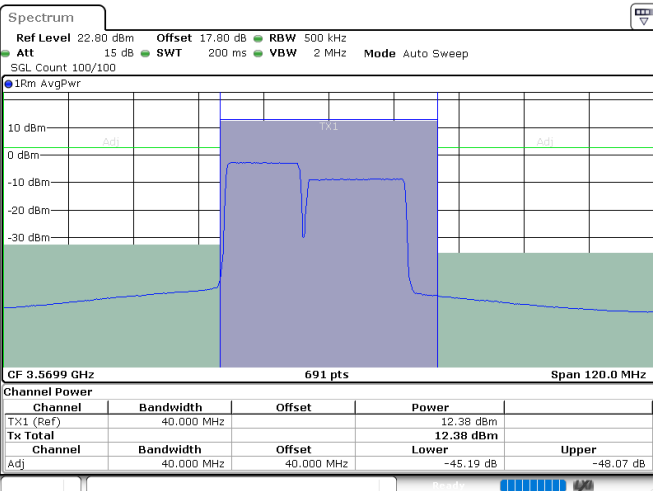

Middle Channel / FullIRB

N/A

Date: 24.JUL.2024 02:57:29

LTE Band 48C / 10MHz+20MHz

256QAM

Highest Channel / 1RB0 and 1RB99

Highest Channel / 1RB49 and 1RB0

Date: 24.JUL.2024 03:32:57

Date: 24.JUL.2024 03:35:06

Highest Channel / FullIRB

N/A

Date: 24.JUL.2024 03:26:31

LTE Band 48C / 15MHz+20MHz

256QAM

Lowest Channel / 1RB0 and 1RB99

Lowest Channel / 1RB74 and 1RB0

Date: 24.JUL.2024 05:36:34

Date: 24.JUL.2024 05:43:10

Lowest Channel / FullIRB

N/A

Date: 24.JUL.2024 05:34:24

LTE Band 48C / 15MHz+20MHz

256QAM

Middle Channel / 1RB0 and 1RB99