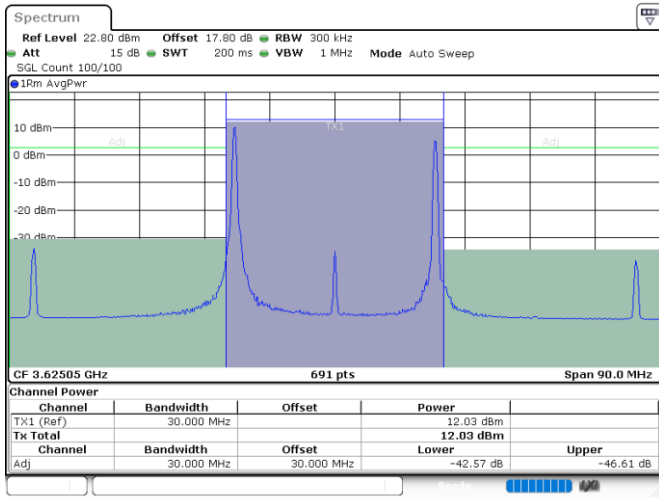

Date: 24.JUL.2024 03:58:50

LTE Band 48C / 20MHz+10MHz

64QAM

Middle Channel / 1RB0 and 1RB49

Middle Channel / 1RB99 and 1RB0

Date: 24.JUL.2024 04:32:30

Date: 24.JUL.2024 04:39:02

Middle Channel / FullIRB