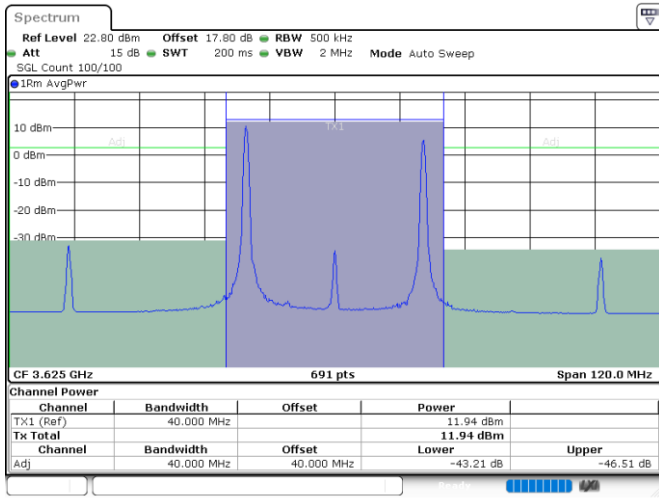

LTE Band 48C / 15MHz+20MHz

64QAM

Middle Channel / 1RB0 and 1RB99

Middle Channel / 1RB74 and 1RB0

Date: 24.JUL.2024 06:06:59