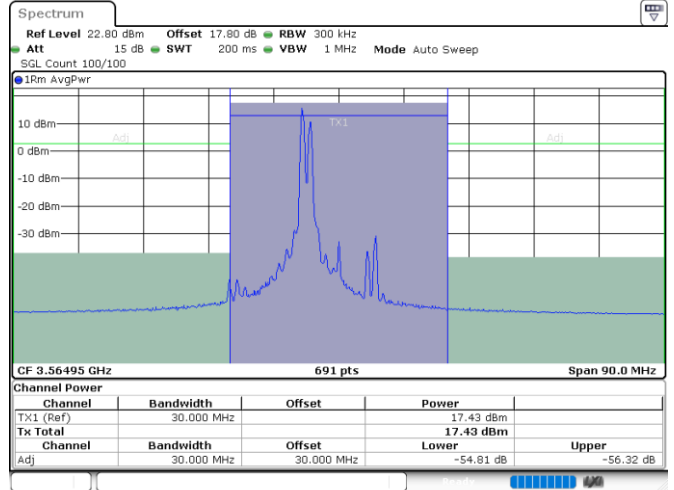

N/A

LTE Band 48C / 10MHz+20MHz

256QAM

Lowest Channel / 1RB0 and 1RB99

Lowest Channel / 1RB49 and 1RB0

Date: 24.JUL.2024 02:29:31

Date: 24.JUL.2024 02:34:59

Lowest Channel / FullIRB