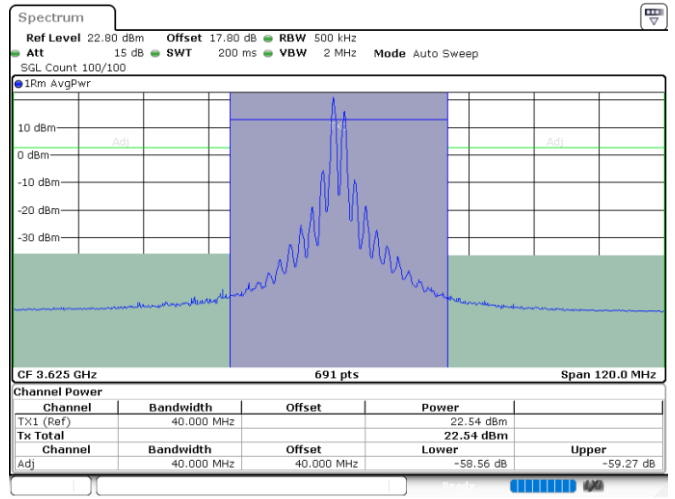

Date: 24.JUL.2024 09:17:29