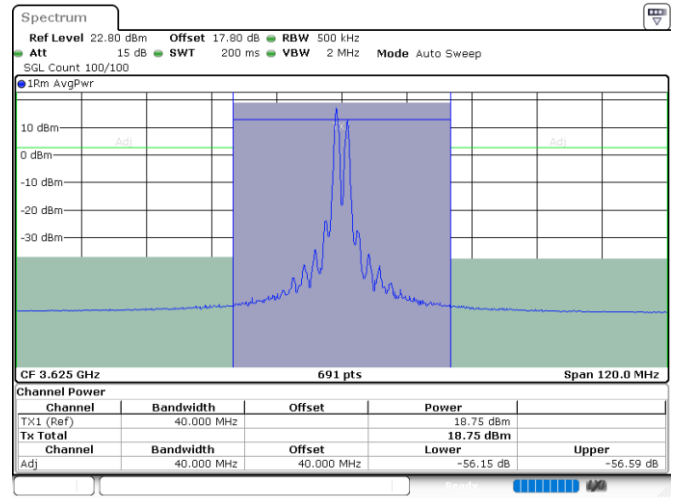

LTE Band 48C / 20MHz+20MHz

256QAM

Lowest Channel / 1RB0 and 1RB99

Lowest Channel / 1RB99 and 1RB0

Date: 24.JUL.2024 08:43:43

Date: 24.JUL.2024 08:49:46

Lowest Channel / FullIRB

N/A

Date: 24.JUL.2024 08:41:38

LTE Band 48C / 20MHz+20MHz

256QAM

MiddleChannel / 1RB0 and 1RB99

Middle Channel / 1RB99 and 1RB0

Date: 24.JUL.2024 09:13:29

Date: 24.JUL.2024 09:19:32

Middle Channel / FullIRB

N/A

Date: 24.JUL.2024 09:11:28

LTE Band 48C / 20MHz+20MHz

256QAM

Highest Channel / 1RB0 and 1RB99

Highest Channel / 1RB99 and 1RB0

Date: 24.JUL.2024 09:45:28

Date: 24.JUL.2024 09:47:34