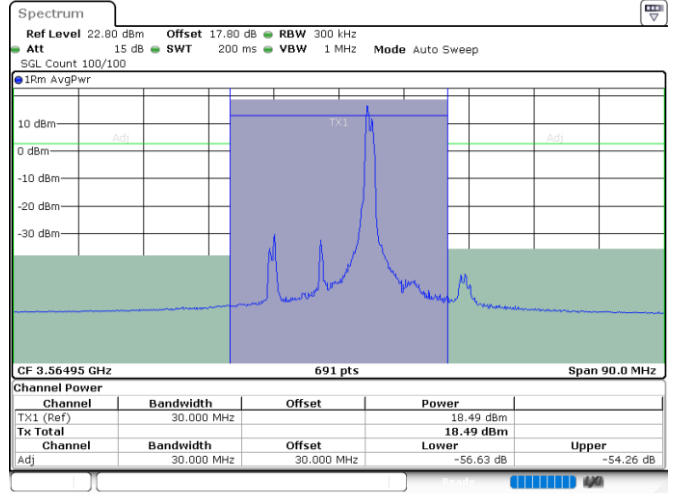

LTE Band 48C / 20MHz+5MHz

256QAM

Lowest Channel / 1RB0 and 1RB24

Lowest Channel / 1RB99 and 1RB0

Date: 24.JUL.2024 00:51:12

Date: 24.JUL.2024 00:57:40