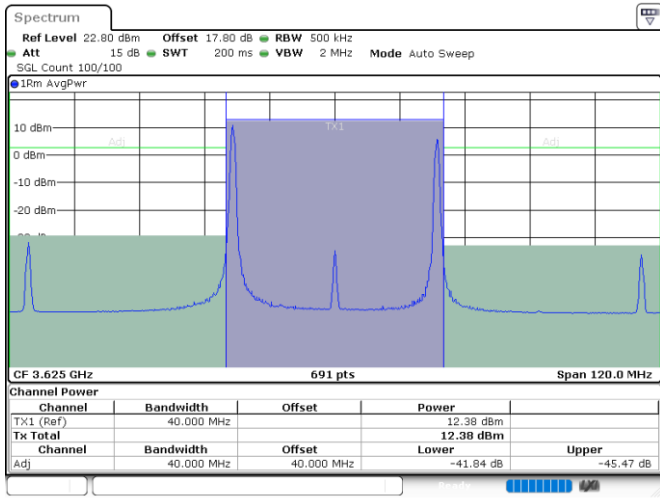

LTE Band 48C / 20MHz+20MHz

64QAM

MiddleChannel / 1RB0 and 1RB99

Middle Channel / 1RB99 and 1RB0

Date: 24.JUL.2024 09:12:30

Date: 24.JUL.2024 09:18:28