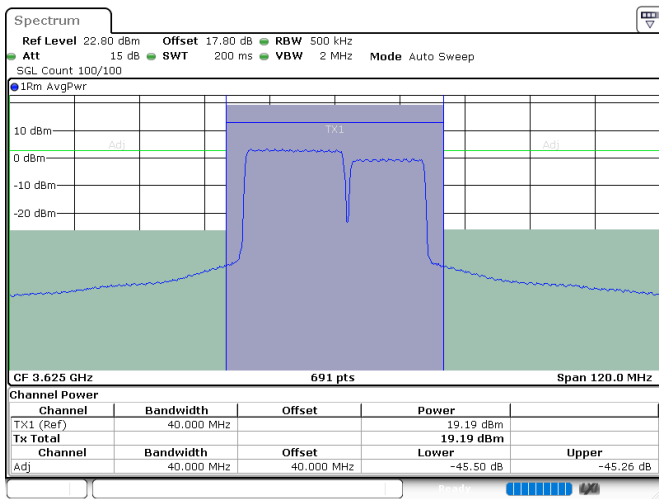

N/A

Date: 24.JUL.2024 07:06:39

LTE Band 48C / 20MHz+15MHz

16QAM

Middle Channel / 1RB0 and 1RB74

Middle Channel / 1RB99 and 1RB0

Date: 24.JUL.2024 07:43:26

Date: 24.JUL.2024 07:46:38

Middle Channel / FullIRB

N/A

Date: 24.JUL.2024 07:13:04

LTE Band 48C / 20MHz+15MHz

16QAM

Highest Channel / 1RB0 and 1RB74

Highest Channel / 1RB99 and 1RB0

Date: 24.JUL.2024 08:13:49