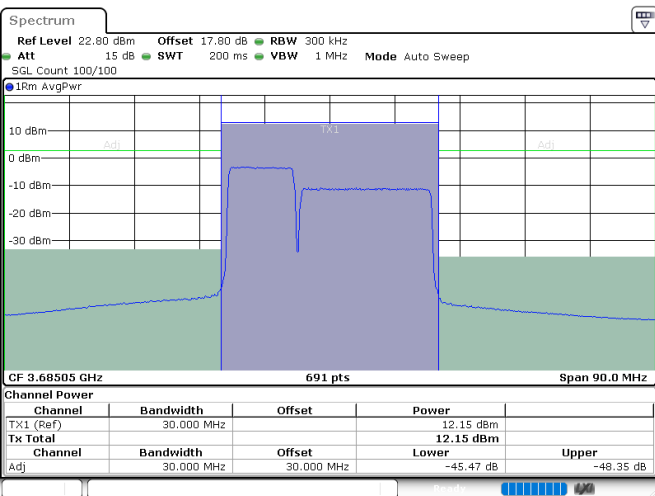

Lowest Channel / FullIRB

N/A

Date: 24.JUL.2024 02:25:16

LTE Band 48C / 10MHz+20MHz

64QAM

Middle Channel / 1RB0 and 1RB99

Middle Channel / 1RB49 and 1RB0

Date: 24.JUL.2024 02:59:35

Date: 24.JUL.2024 03:05:00

Middle Channel / FullIRB

N/A

Date: 24.JUL.2024 02:56:24

LTE Band 48C / 10MHz+20MHz

64QAM

Highest Channel / 1RB0 and 1RB99

Highest Channel / 1RB49 and 1RB0

Date: 24.JUL.2024 03:31:51

Date: 24.JUL.2024 03:34:02

Highest Channel / FullRB

N/A

Date: 24.JUL.2024 03:25:27

LTE Band 48C / 15MHz+20MHz

64QAM

Lowest Channel / 1RB0 and 1RB99