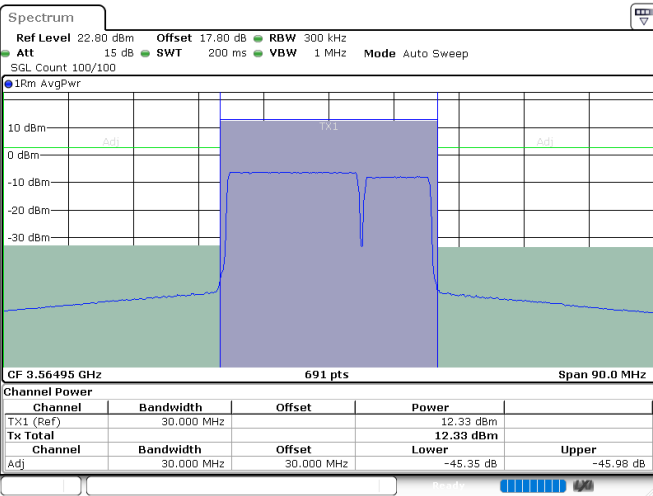

N/A

Date: 24.JUL.2024 01:19:36

LTE Band 48C / 20MHz+5MHz

64QAM

Highest Channel / 1RB0 and 1RB24

Highest Channel / 1RB99 and 1RB0

Highest Channel / FullRB

N/A

LTE Band 48C / 20MHz+10MHz

64QAM

Lowest Channel / 1RB0 and 1RB49

Lowest Channel / 1RB99 and 1RB0

Date: 24.JUL.2024 04:01:02

Date: 24.JUL.2024 04:07:29

Lowest Channel / FullIRB

N/A

Date: 24.JUL.2024 03:58:50

LTE Band 48C / 20MHz+10MHz

64QAM

Middle Channel / 1RB0 and 1RB49

Middle Channel / 1RB99 and 1RB0

Date: 24.JUL.2024 04:32:30

Date: 24.JUL.2024 04:39:02

Middle Channel / FullIRB