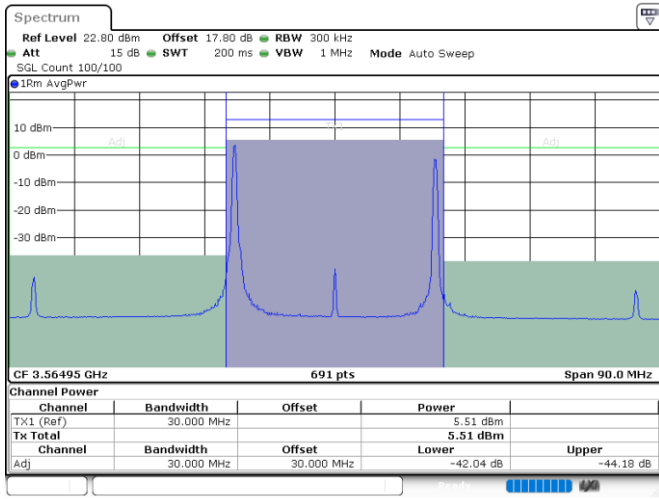

Date: 24.JUL.2024 01:20:43

LTE Band 48C / 20MHz+5MHz

256QAM

Highest Channel / 1RB0 and 1RB24

Highest Channel / 1RB99 and 1RB0

Date: 24.JUL.2024 01:59:13

Date: 24.JUL.2024 02:01:23

Highest Channel / FullIRB

N/A

Date: 24.JUL.2024 01:52:35

LTE Band 48C / 20MHz+10MHz

256QAM

Lowest Channel / 1RB0 and 1RB49

Lowest Channel / 1RB99 and 1RB0

Date: 24.JUL.2024 04:02:05

Date: 24.JUL.2024 04:08:32

Lowest Channel / FullIRB

N/A

Date: 24.JUL.2024 03:59:57

LTE Band 48C / 20MHz+10MHz

256QAM

Middle Channel / 1RB0 and 1RB49

Middle Channel / 1RB99 and 1RB0

Date: 24.JUL.2024 04:33:37