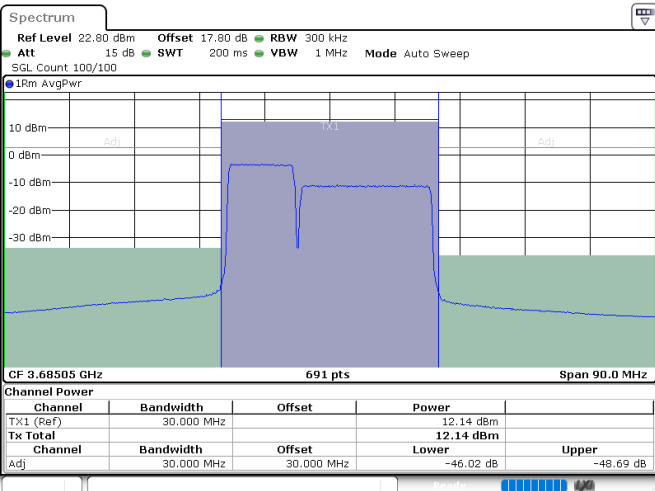

Middle Channel / FullIRB

N/A

Date: 24.JUL.2024 02:57:29

LTE Band 48C / 10MHz+20MHz

256QAM

Highest Channel / 1RB0 and 1RB99

Highest Channel / 1RB49 and 1RB0

Date: 24.JUL.2024 03:32:57

Date: 24.JUL.2024 03:35:06

Highest Channel / FullIRB

N/A

Date: 24.JUL.2024 03:26:31

LTE Band 48C / 15MHz+20MHz

256QAM

Lowest Channel / 1RB0 and 1RB99

Lowest Channel / 1RB74 and 1RB0