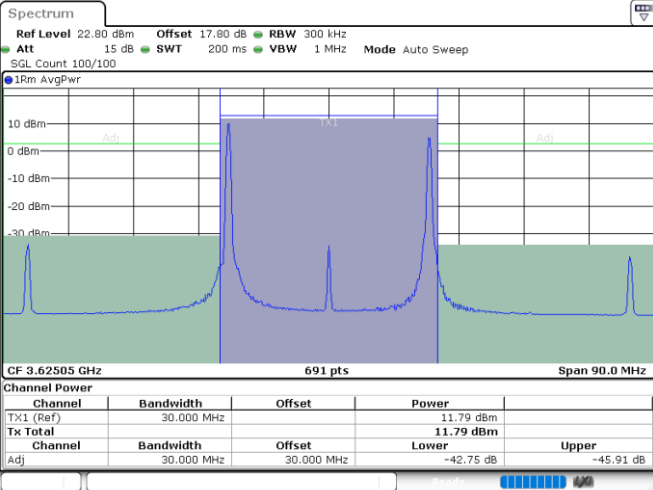

Lowest Channel / FullIRB

N/A

Date: 24.JUL.2024 02:25:16

LTE Band 48C / 10MHz+20MHz

64QAM

Middle Channel / 1RB0 and 1RB99

Middle Channel / 1RB49 and 1RB0

Date: 24.JUL.2024 02:59:35

Date: 24.JUL.2024 03:05:00

Middle Channel / FullIRB

N/A

Date: 24.JUL.2024 02:56:24

LTE Band 48C / 10MHz+20MHz

64QAM

Highest Channel / 1RB0 and 1RB99

Highest Channel / 1RB49 and 1RB0