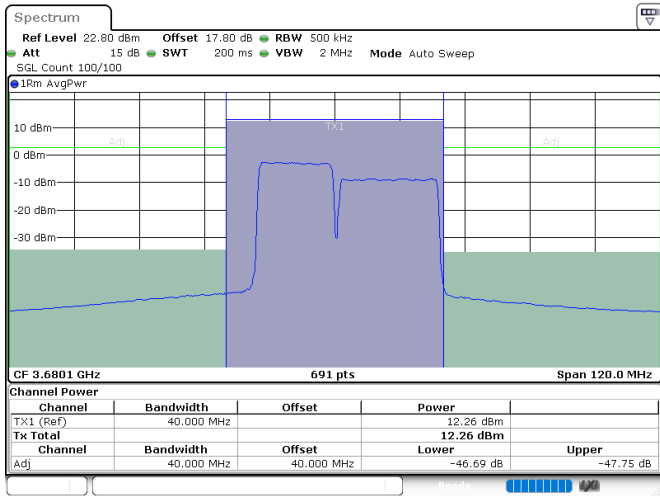

Highest Channel / 1RB0 and 1RB99

Highest Channel / 1RB74 and 1RB0

Date: 24.JUL.2024 06:41:47

Date: 24.JUL.2024 06:43:55

Highest Channel / FullIRB

N/A

Date: 24.JUL.2024 06:35:15

LTE Band 48C / 20MHz+5MHz