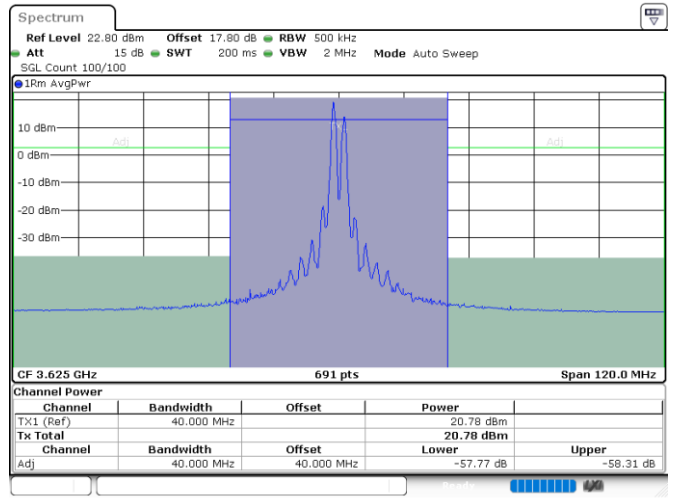

LTE Band 48C / 20MHz+20MHz

64QAM

MiddleChannel / 1RB0 and 1RB99

Middle Channel / 1RB99 and 1RB0

Date: 24.JUL.2024 09:12:30

Date: 24.JUL.2024 09:18:28