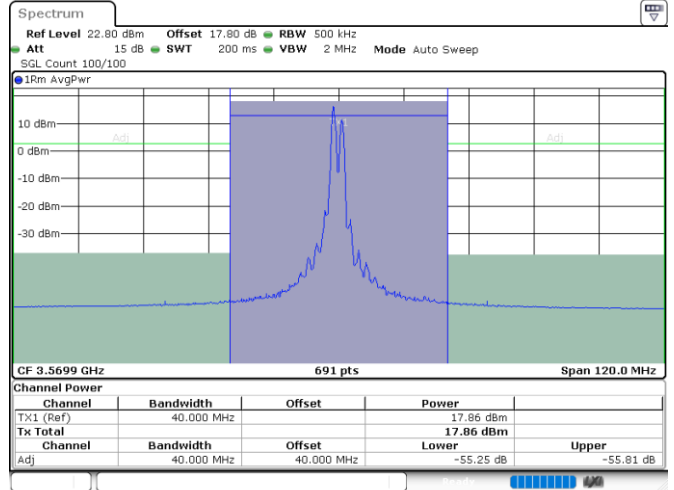

Highest Channel / FullRB

N/A

Date: 24.JUL.2024 04:59:38

LTE Band 48C / 20MHz+15MHz

64QAM

Lowest Channel / 1RB0 and 1RB74

Lowest Channel / 1RB99 and 1RB0

Date: 24.JUL.2024 07:09:53