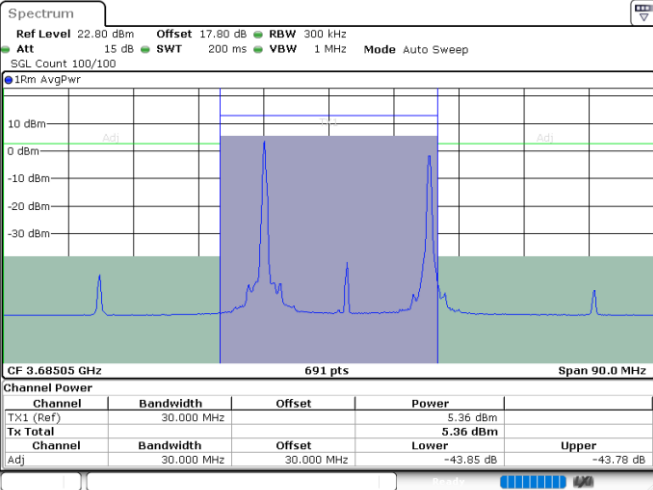

Middle Channel / FullIRB

N/A

Date: 23.JUL.2024 23:40:34

LTE Band 48C / 5MHz+20MHz

256QAM

Highest Channel / 1RB0 and 1RB99

Highest Channel / 1RB24 and 1RB0

Highest Channel / FullIRB

N/A

LTE Band 48C / 10MHz+20MHz

256QAM

Lowest Channel / 1RB0 and 1RB99

Lowest Channel / 1RB49 and 1RB0

Date: 24.JUL.2024 02:29:31

Date: 24.JUL.2024 02:34:59

Lowest Channel / FullIRB