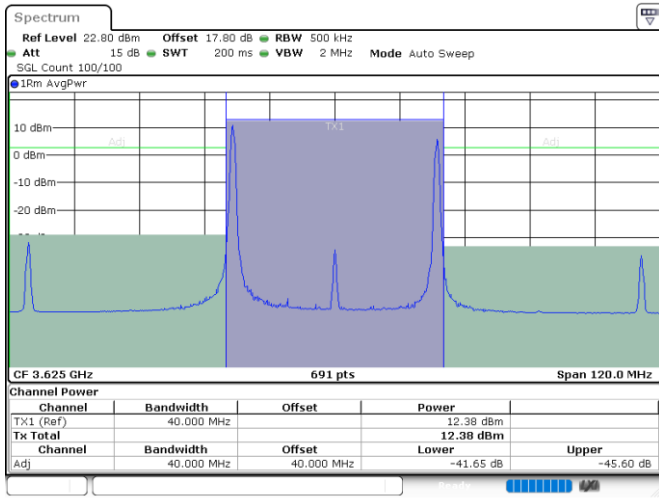

LTE Band 48C / 20MHz+20MHz

16QAM

MiddleChannel / 1RB0 and 1RB99

Middle Channel / 1RB99 and 1RB0

Date: 24.JUL.2024 09:14:29