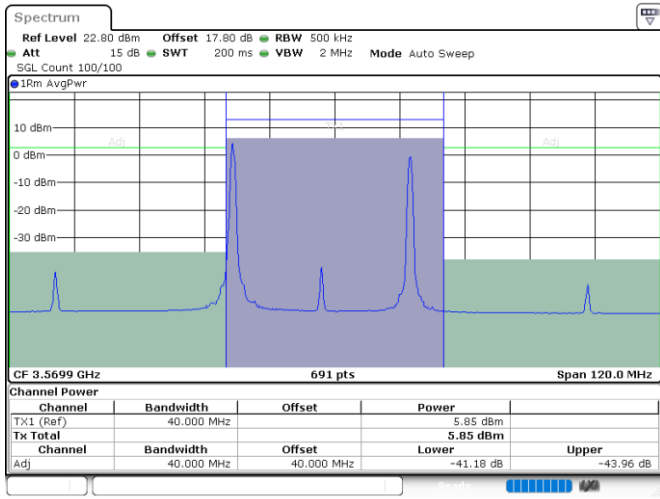

Date: 24.JUL.2024 04:40:06

Middle Channel / FullIRB

N/A

Date: 24.JUL.2024 04:31:23

LTE Band 48C / 20MHz+10MHz

256QAM

Highest Channel / 1RB0 and 1RB49

Highest Channel / 1RB99 and 1RB0

Date: 24.JUL.2024 05:07:22

Date: 24.JUL.2024 05:09:32

Highest Channel / FullRB

N/A

Date: 24.JUL.2024 05:00:49

LTE Band 48C / 20MHz+15MHz

256QAM

Lowest Channel / 1RB0 and 1RB74

Lowest Channel / 1RB99 and 1RB0

Date: 24.JUL.2024 07:11:00

Date: 24.JUL.2024 07:17:31

Lowest Channel / FullIRB

N/A

Date: 24.JUL.2024 07:09:47

LTE Band 48C / 20MHz+15MHz

256QAM