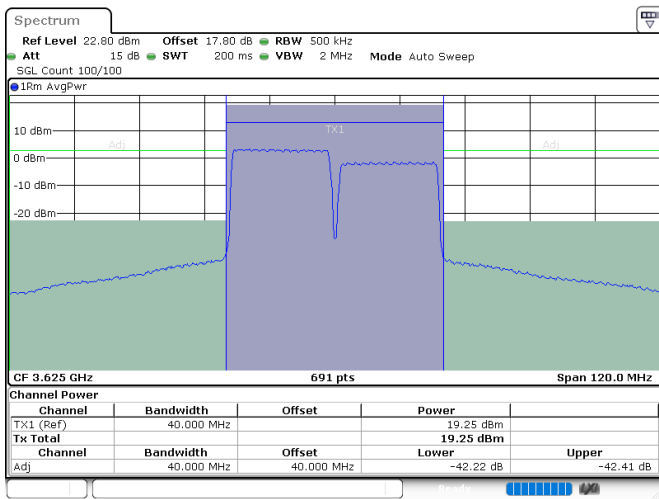

Middle Channel / 1RB99 and 1RB0

Date: 24.JUL.2024 09:14:29

Date: 24.JUL.2024 09:17:29

Middle Channel / FullIRB

N/A

Date: 24.JUL.2024 09:09:26

LTE Band 48C / 20MHz+20MHz

16QAM

Highest Channel / 1RB0 and 1RB99

Highest Channel / 1RB99 and 1RB0

Date: 24.JUL.2024 09:43:23

Date: 24.JUL.2024 09:48:35

Highest Channel / FullIRB

N/A

Date: 24.JUL.2024 09:40:21

LTE Band 48C / 5MHz+20MHz