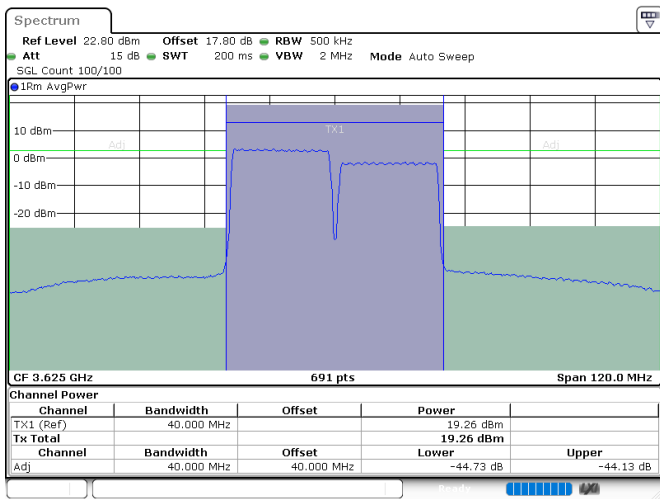

Middle Channel / FullIRB

N/A

Date: 24.JUL.2024 09:10:26