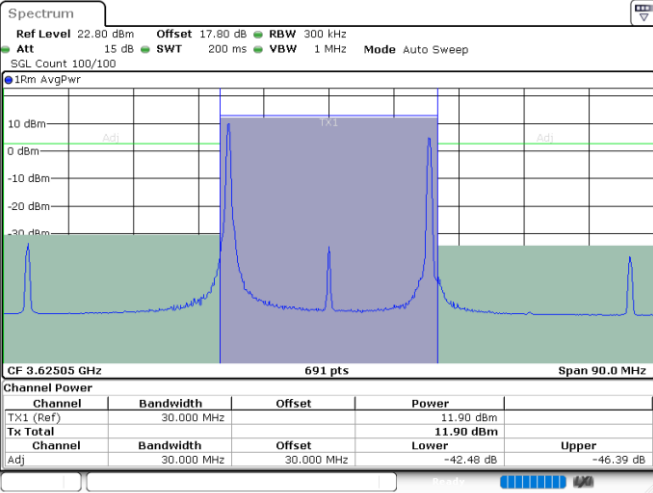

Lowest Channel / FullIRB

N/A

Date: 24.JUL.2024 03:59:57

LTE Band 48C / 20MHz+10MHz

256QAM

Middle Channel / 1RB0 and 1RB49

Middle Channel / 1RB99 and 1RB0

Date: 24.JUL.2024 04:33:37

Date: 24.JUL.2024 04:40:06

Middle Channel / FullIRB

N/A

Date: 24.JUL.2024 04:31:23

LTE Band 48C / 20MHz+10MHz

256QAM

Highest Channel / 1RB0 and 1RB49

Highest Channel / 1RB99 and 1RB0