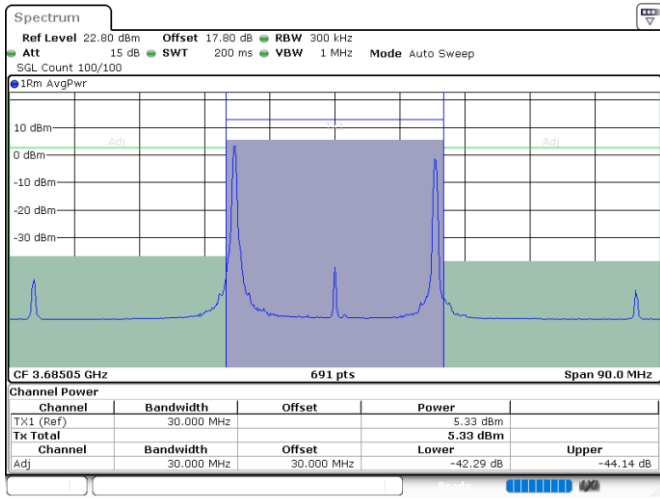

N/A

Date: 24.JUL.2024 04:30:17

LTE Band 48C / 20MHz+10MHz

64QAM

Highest Channel / 1RB0 and 1RB49

Highest Channel / 1RB99 and 1RB0

Date: 24.JUL.2024 05:06:16

Date: 24.JUL.2024 05:08:28