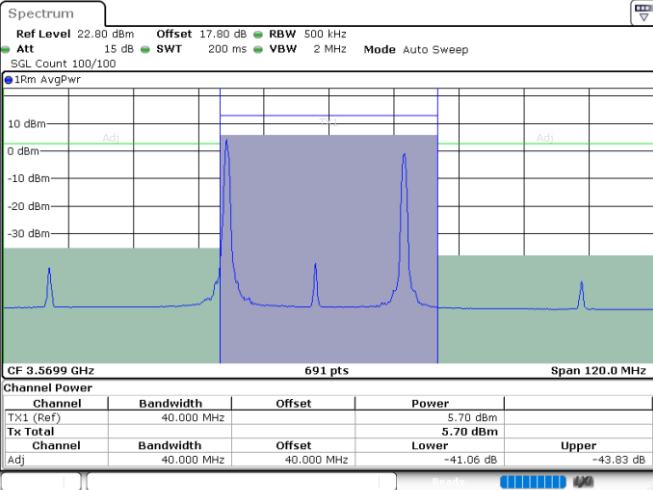

Highest Channel / FullRB

N/A

Date: 24.JUL.2024 04:59:38

LTE Band 48C / 20MHz+15MHz

64QAM

Lowest Channel / 1RB0 and 1RB74

Lowest Channel / 1RB99 and 1RB0

Date: 24.JUL.2024 07:09:53

Date: 24.JUL.2024 07:16:26

Lowest Channel / FullIRB

N/A

Date: 24.JUL.2024 07:07:44

LTE Band 48C / 20MHz+15MHz

64QAM

Middle Channel / 1RB0 and 1RB74

Middle Channel / 1RB99 and 1RB0