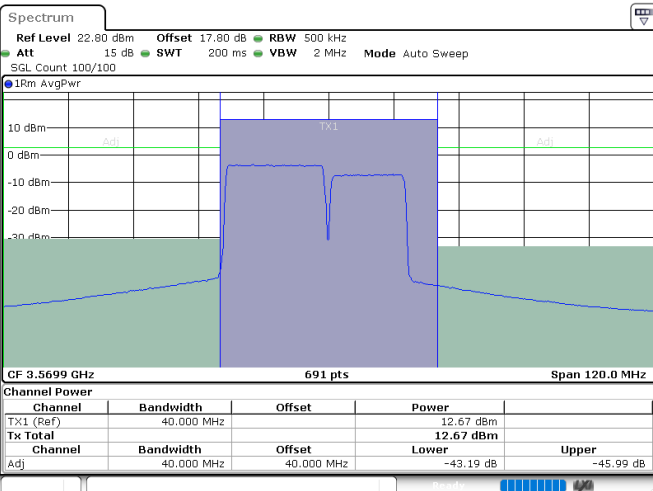

Lowest Channel / FullIRB

N/A

Date: 24.JUL.2024 07:06:39