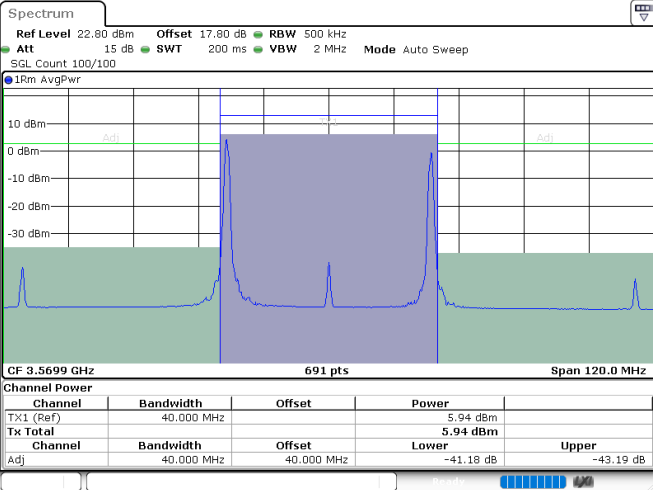

Date: 24.JUL.2024 07:41:18

Date: 24.JUL.2024 07:47:41

Middle Channel / FullIRB

N/A

Date: 24.JUL.2024 07:13:08

LTE Band 48C / 20MHz+15MHz

64QAM

Highest Channel / 1RB0 and 1RB74

Highest Channel / 1RB99 and 1RB0

Date: 24.JUL.2024 08:14:52

Date: 24.JUL.2024 08:17:00

Highest Channel / FullRB

N/A

Date: 24.JUL.2024 08:09:21

LTE Band 48C / 20MHz+20MHz

64QAM

Lowest Channel / 1RB0 and 1RB99

Lowest Channel / 1RB99 and 1RB0

Date: 24.JUL.2024 08:42:44

Date: 24.JUL.2024 08:48:45

Lowest Channel / FullIRB

N/A

Date: 24.JUL.2024 08:40:36

LTE Band 48C / 20MHz+20MHz