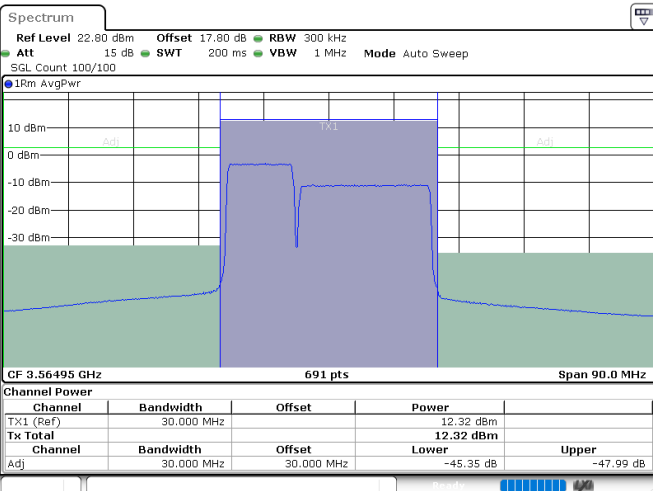

Lowest Channel / FullIRB

N/A

Date: 24.JUL.2024 02:26:21