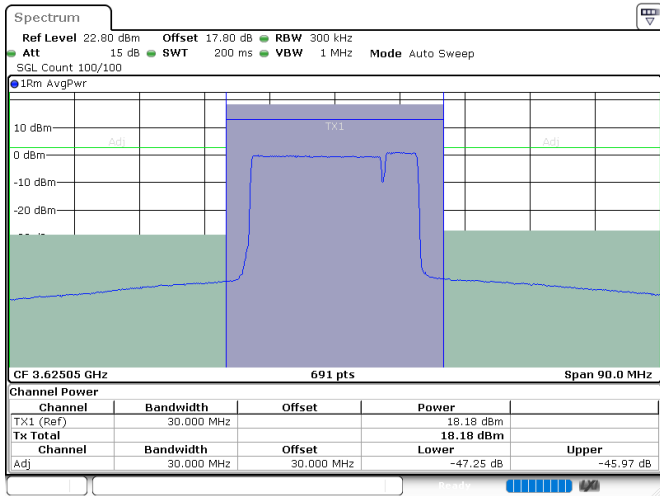

LTE Band 48C / 20MHz+5MHz

256QAM

Middle Channel / 1RB0 and 1RB24

Middle Channel / 1RB99 and 1RB0

Date: 24.JUL.2024 01:22:55

Date: 24.JUL.2024 01:32:17

Middle Channel / FullIRB

N/A

Date: 24.JUL.2024 01:20:43

LTE Band 48C / 20MHz+5MHz

256QAM

Highest Channel / 1RB0 and 1RB24

Highest Channel / 1RB99 and 1RB0

Date: 24.JUL.2024 01:59:13

Date: 24.JUL.2024 02:01:23

Highest Channel / FullIRB