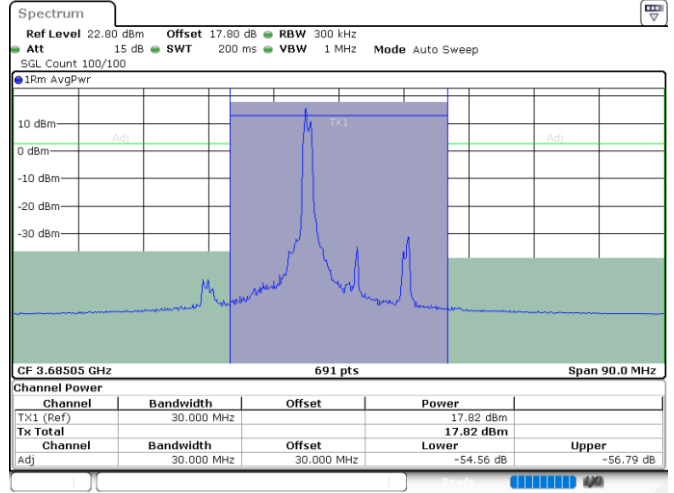

Date: 23.JUL.2024 23:39:30

LTE Band 48C / 5MHz+20MHz

64QAM

Highest Channel / 1RB0 and 1RB99

Highest Channel / 1RB24 and 1RB0

Date: 24.JUL.2024 00:17:43

Date: 24.JUL.2024 00:21:44

Highest Channel / FullRB