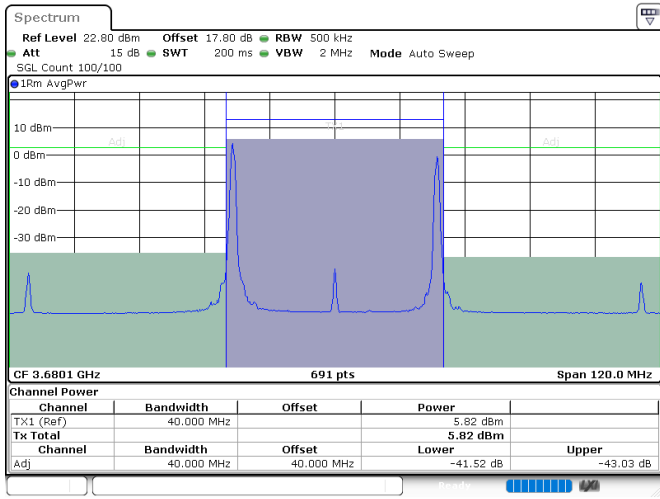

Lowest Channel / 1RB0 and 1RB99

Lowest Channel / 1RB99 and 1RB0

Date: 24.JUL.2024 08:42:44

Date: 24.JUL.2024 08:48:45

Lowest Channel / FullIRB

N/A

Date: 24.JUL.2024 08:40:36

LTE Band 48C / 20MHz+20MHz

LTE Band 48C / 20MHz+20MHz

64QAM

Highest Channel / 1RB0 and 1RB99

Highest Channel / 1RB99 and 1RB0

Date: 24.JUL.2024 09:44:27

Date: 24.JUL.2024 09:46:29

Highest Channel / FullRB

N/A