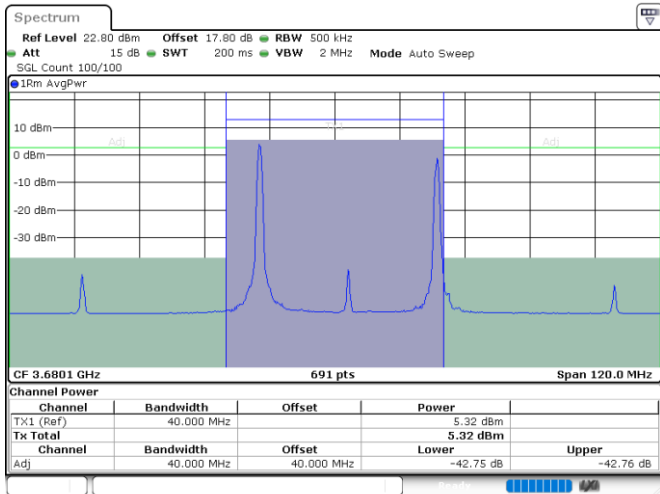

Middle Channel / 1RB74 and 1RB0

Date: 24.JUL.2024 06:09:05

Date: 24.JUL.2024 06:14:36

Middle Channel / FullIRB

N/A

Date: 24.JUL.2024 06:05:54

LTE Band 48C / 15MHz+20MHz

256QAM

Highest Channel / 1RB0 and 1RB99

Highest Channel / 1RB74 and 1RB0

Date: 24.JUL.2024 06:41:47

Date: 24.JUL.2024 06:43:55

Highest Channel / FullIRB

N/A

Date: 24.JUL.2024 06:35:15

LTE Band 48C / 20MHz+5MHz