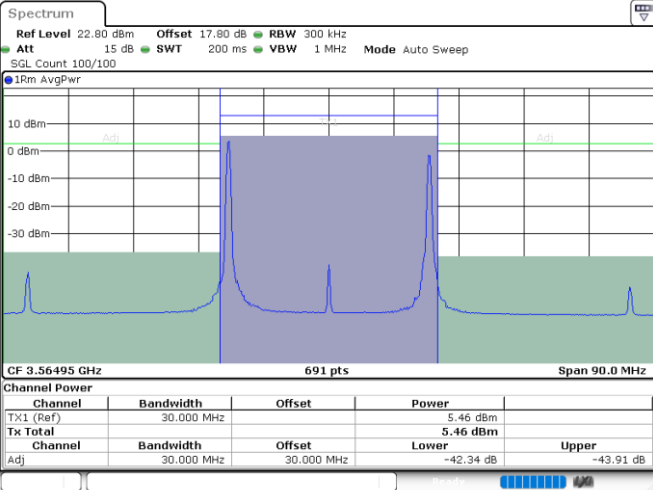

Middle Channel / FullIRB

N/A

Date: 23.JUL.2024 23:40:34

LTE Band 48C / 5MHz+20MHz

256QAM

Highest Channel / 1RB0 and 1RB99

Highest Channel / 1RB24 and 1RB0

Highest Channel / FullIRB

N/A

LTE Band 48C / 10MHz+20MHz

256QAM

Lowest Channel / 1RB0 and 1RB99

Lowest Channel / 1RB49 and 1RB0

Date: 24.JUL.2024 02:29:31

Date: 24.JUL.2024 02:34:59

Lowest Channel / FullIRB