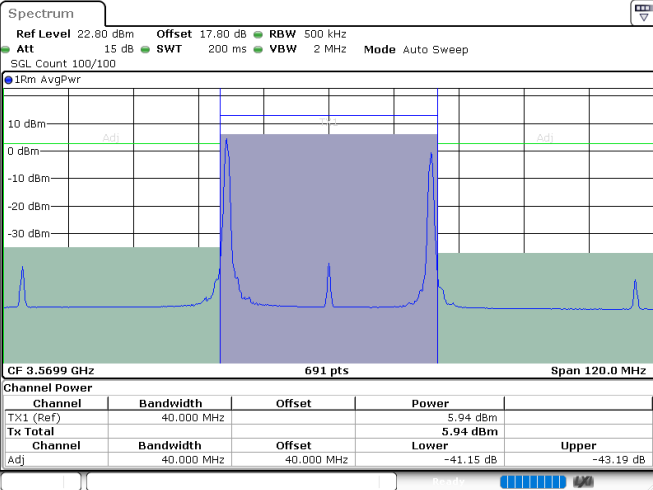

Middle Channel / 1RB0 and 1RB74

Middle Channel / 1RB99 and 1RB0

Date: 24.JUL.2024 07:42:22

Date: 24.JUL.2024 07:48:46

Middle Channel / FullIRB

N/A

Date: 24.JUL.2024 07:40:11

LTE Band 48C / 20MHz+15MHz

256QAM

Highest Channel / 1RB0 and 1RB74

Highest Channel / 1RB99 and 1RB0

Date: 24.JUL.2024 08:15:56

Date: 24.JUL.2024 08:18:04

Highest Channel / FullIRB

N/A

Date: 24.JUL.2024 08:09:25

LTE Band 48C / 20MHz+20MHz

256QAM

Lowest Channel / 1RB0 and 1RB99

Lowest Channel / 1RB99 and 1RB0

Date: 24.JUL.2024 08:43:43

Date: 24.JUL.2024 08:49:46

Lowest Channel / FullIRB

N/A