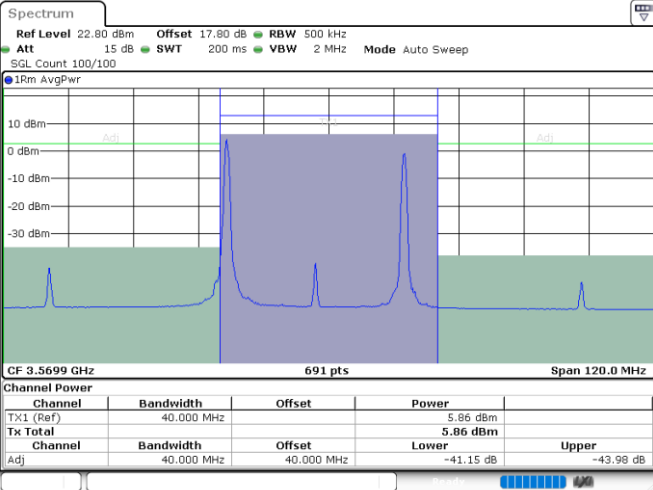

Date: 24.JUL.2024 05:01:55

LTE Band 48C / 20MHz+15MHz

16QAM

Lowest Channel / 1RB0 and 1RB74

Lowest Channel / 1RB99 and 1RB0

Date: 24.JUL.2024 07:12:04

Date: 24.JUL.2024 07:15:22

Lowest Channel / FullIRB