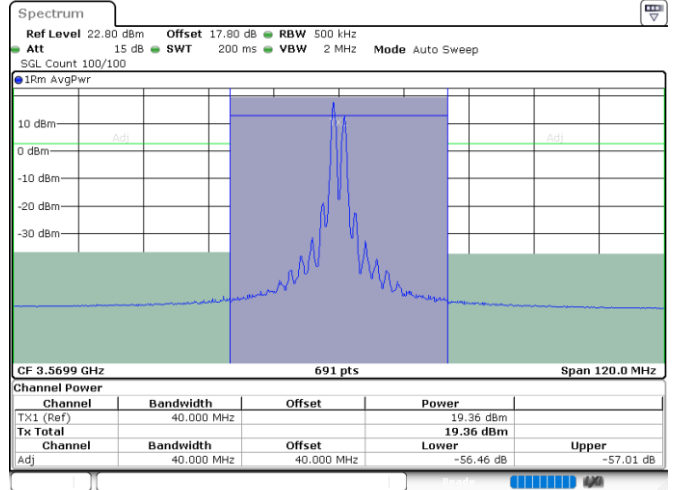

Highest Channel / 1RB99 and 1RB0

Date: 24.JUL.2024 08:14:52

Date: 24.JUL.2024 08:17:00

Highest Channel / FullRB

N/A

Date: 24.JUL.2024 08:09:21

LTE Band 48C / 20MHz+20MHz

64QAM

Lowest Channel / 1RB0 and 1RB99

Lowest Channel / 1RB99 and 1RB0

Date: 24.JUL.2024 08:42:44

Date: 24.JUL.2024 08:48:45

Lowest Channel / FullIRB

N/A

Date: 24.JUL.2024 08:40:36

LTE Band 48C / 20MHz+20MHz