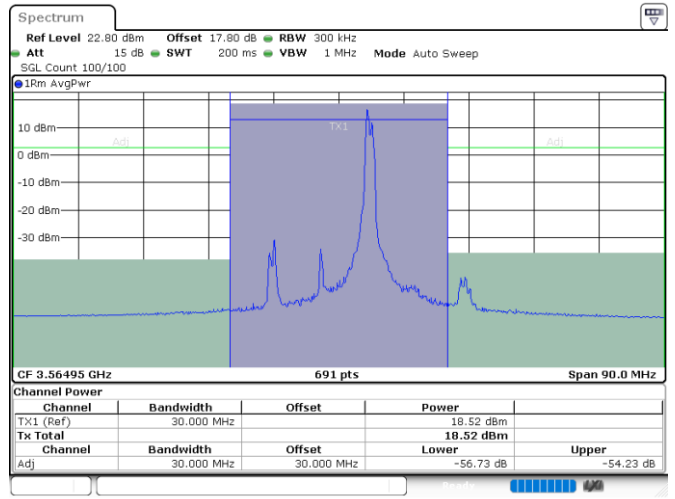

LTE Band 48C / 20MHz+5MHz

64QAM

Lowest Channel / 1RB0 and 1RB24

Lowest Channel / 1RB99 and 1RB0

Date: 24.JUL.2024 00:50:08

Date: 24.JUL.2024 00:56:32

Lowest Channel / FullIRB

N/A

Date: 24.JUL.2024 00:47:52

LTE Band 48C / 20MHz+5MHz

64QAM

Middle Channel / 1RB0 and 1RB24

Middle Channel / 1RB99 and 1RB0

Date: 24.JUL.2024 01:21:51

Date: 24.JUL.2024 01:31:13

Middle Channel / FullIRB