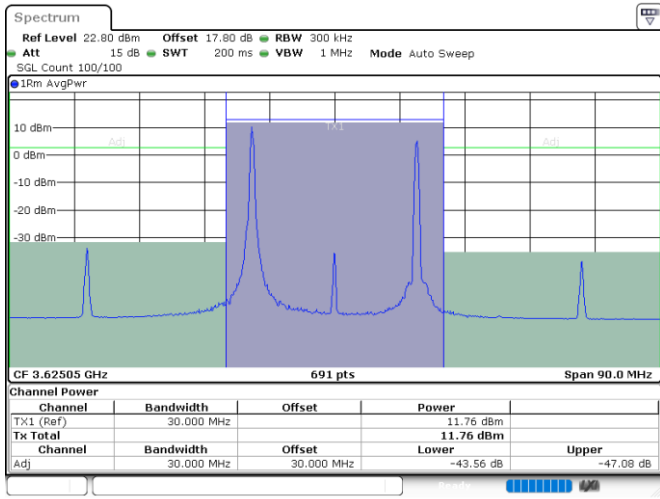

LTE Band 48C / 20MHz+5MHz

256QAM

Middle Channel / 1RB0 and 1RB24

Middle Channel / 1RB99 and 1RB0

Date: 24.JUL.2024 01:22:55