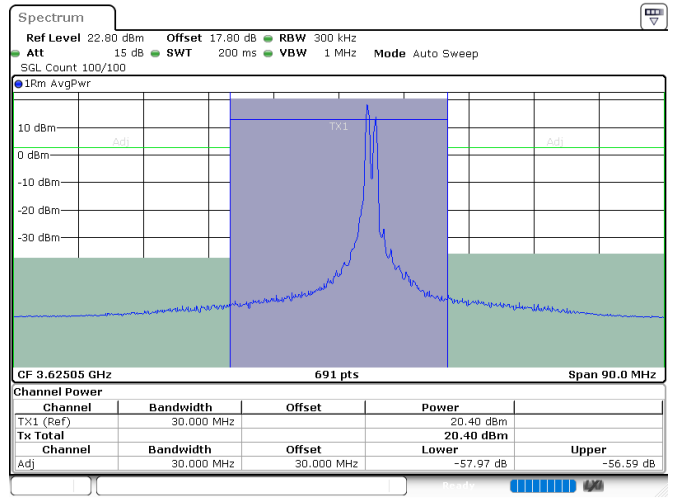

LTE Band 48C / 20MHz+10MHz

64QAM

Lowest Channel / 1RB0 and 1RB49

Lowest Channel / 1RB99 and 1RB0

Date: 24.JUL.2024 04:01:02

Date: 24.JUL.2024 04:07:29

Lowest Channel / FullIRB

N/A

Date: 24.JUL.2024 03:58:50

LTE Band 48C / 20MHz+10MHz

64QAM

Middle Channel / 1RB0 and 1RB49

Middle Channel / 1RB99 and 1RB0

Date: 24.JUL.2024 04:32:30

Date: 24.JUL.2024 04:39:02

Middle Channel / FullIRB

N/A

Date: 24.JUL.2024 04:30:17

LTE Band 48C / 20MHz+10MHz

64QAM

Highest Channel / 1RB0 and 1RB49

Highest Channel / 1RB99 and 1RB0

Date: 24.JUL.2024 05:06:16

Date: 24.JUL.2024 05:08:28