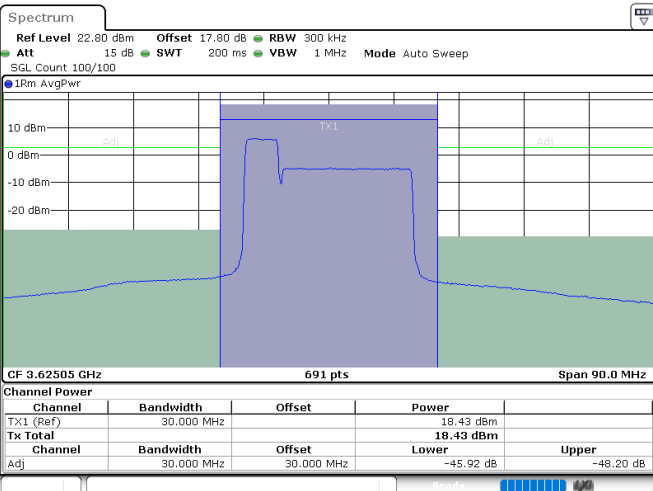

Date: 24.JUL.2024 09:39:20

LTE Band 48C / 5MHz+20MHz

256QAM

Lowest Channel / 1RB0 and 1RB99

Lowest Channel / 1RB24 and 1RB0

Date: 23.JUL.2024 23:08:33

Date: 23.JUL.2024 23:16:19

Lowest Channel / FullIRB

N/A

Date: 23.JUL.2024 23:06:18

LTE Band 48C / 5MHz+20MHz

256QAM

Middle Channel / 1RB0 and 1RB99

Middle Channel / 1RB24 and 1RB0

Date: 23.JUL.2024 23:42:50

Date: 23.JUL.2024 23:50:12

Middle Channel / FullIRB

N/A

Date: 23.JUL.2024 23:40:34

LTE Band 48C / 5MHz+20MHz

256QAM

Highest Channel / 1RB0 and 1RB99

Highest Channel / 1RB24 and 1RB0

Highest Channel / FullIRB