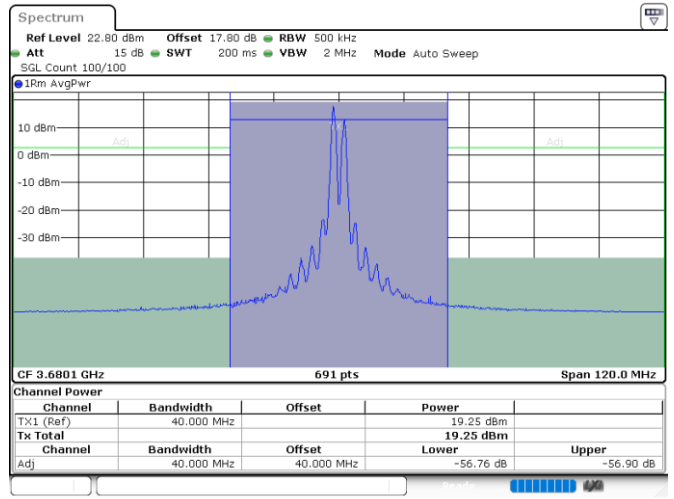

Lowest Channel / 1RB0 and 1RB99

Lowest Channel / 1RB99 and 1RB0

Date: 24.JUL.2024 08:42:44

Date: 24.JUL.2024 08:48:45

Lowest Channel / FullIRB

N/A

Date: 24.JUL.2024 08:40:36

LTE Band 48C / 20MHz+20MHz

LTE Band 48C / 20MHz+20MHz

64QAM

Highest Channel / 1RB0 and 1RB99

Highest Channel / 1RB99 and 1RB0

Date: 24.JUL.2024 09:44:27

Date: 24.JUL.2024 09:46:29

Highest Channel / FullRB

N/A