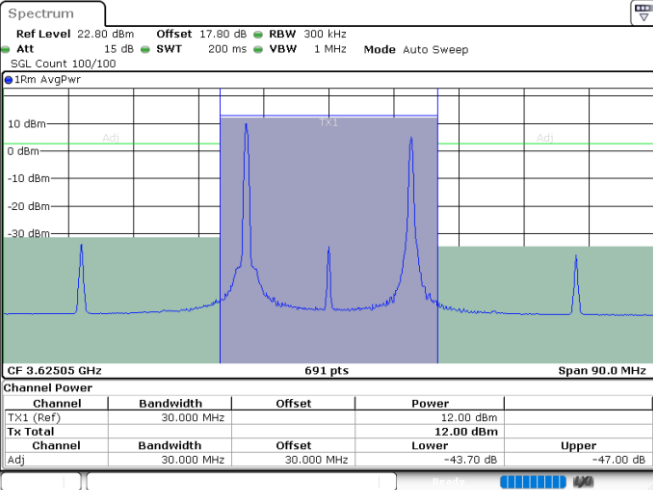

LTE Band 48C / 5MHz+20MHz

64QAM

Middle Channel / 1RB0 and 1RB99

Middle Channel / 1RB24 and 1RB0

Date: 23.JUL.2024 23:41:42