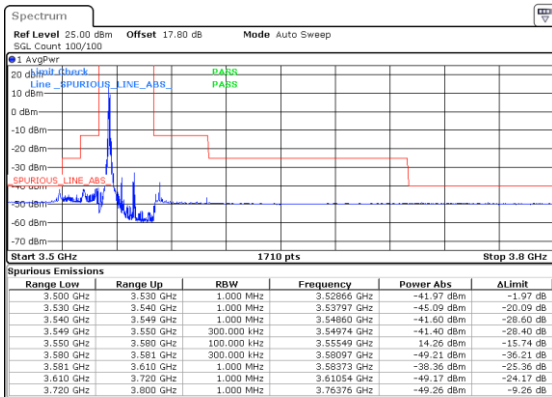

N/A

Date: 24.JUL.2024 09:11:28

LTE Band 48C / 20MHz+20MHz

256QAM

Highest Channel / 1RB0 and 1RB99

Highest Channel / 1RB99 and 1RB0

Date: 24.JUL.2024 09:45:28

Date: 24.JUL.2024 09:47:34

Highest Channel / FullIRB

N/A

Date: 24.JUL.2024 09:39:22

Conducted Band Edge

LTE Band 48C / 5MHz+20MHz

QPSK

Lowest Band Edge / 1RB0 and 1RB99

Middle Band Edge / 1RB0 and 1RB99

Lowest Band Edge / 1RB24 and 1RB0

Middle Band Edge / 1RB24 and 1RB0

Lowest Band Edge / Full RB

Middle Band Edge / Full RB