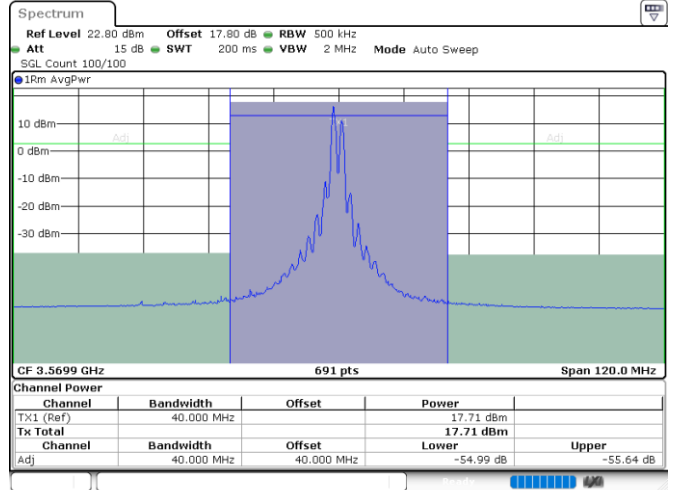

Date: 24.JUL.2024 05:01:55

LTE Band 48C / 20MHz+15MHz

16QAM

Lowest Channel / 1RB0 and 1RB74

Lowest Channel / 1RB99 and 1RB0

Date: 24.JUL.2024 07:12:04

Date: 24.JUL.2024 07:15:22

Lowest Channel / FullIRB