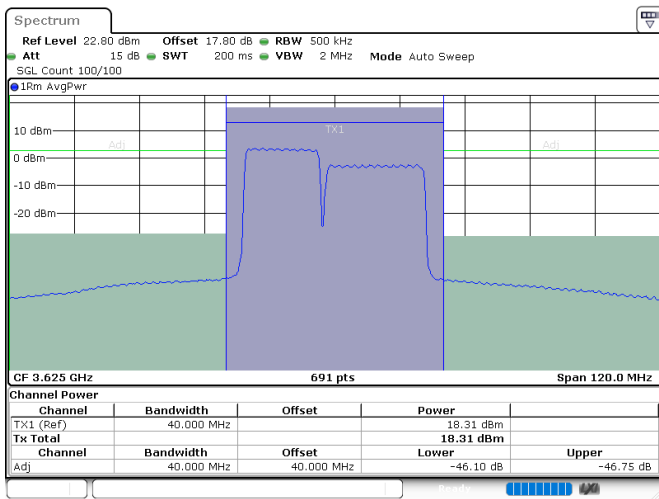

Middle Channel / 1RB74 and 1RB0

Date: 24.JUL.2024 06:09:05

Date: 24.JUL.2024 06:14:36

Middle Channel / FullIRB

N/A

Date: 24.JUL.2024 06:05:54

LTE Band 48C / 15MHz+20MHz

256QAM

Highest Channel / 1RB0 and 1RB99

Highest Channel / 1RB74 and 1RB0

Date: 24.JUL.2024 06:41:47

Date: 24.JUL.2024 06:43:55

Highest Channel / FullIRB

N/A

Date: 24.JUL.2024 06:35:15

LTE Band 48C / 20MHz+5MHz