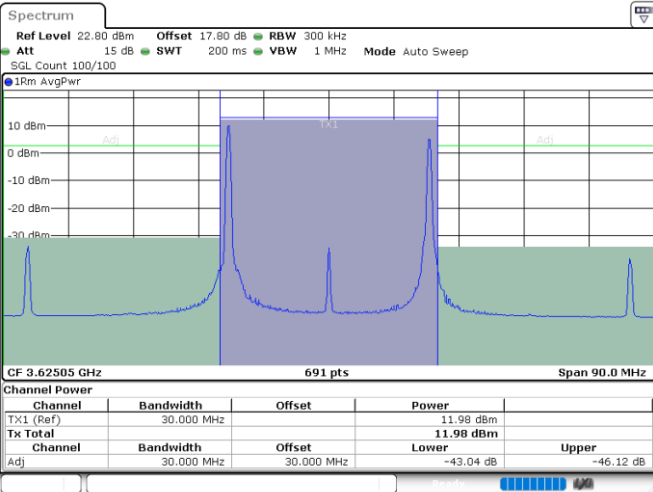

N/A

LTE Band 48C / 10MHz+20MHz

256QAM

Lowest Channel / 1RB0 and 1RB99

Lowest Channel / 1RB49 and 1RB0

Date: 24.JUL.2024 02:29:31

Date: 24.JUL.2024 02:34:59

Lowest Channel / FullIRB

N/A

Date: 24.JUL.2024 02:26:21

LTE Band 48C / 10MHz+20MHz

256QAM

Middle Channel / 1RB0 and 1RB99

Middle Channel / 1RB49 and 1RB0

Date: 24.JUL.2024 02:59:40

Date: 24.JUL.2024 03:06:06

Middle Channel / FullIRB

N/A

Date: 24.JUL.2024 02:57:29

LTE Band 48C / 10MHz+20MHz

256QAM

Highest Channel / 1RB0 and 1RB99

Highest Channel / 1RB49 and 1RB0

Date: 24.JUL.2024 03:32:57