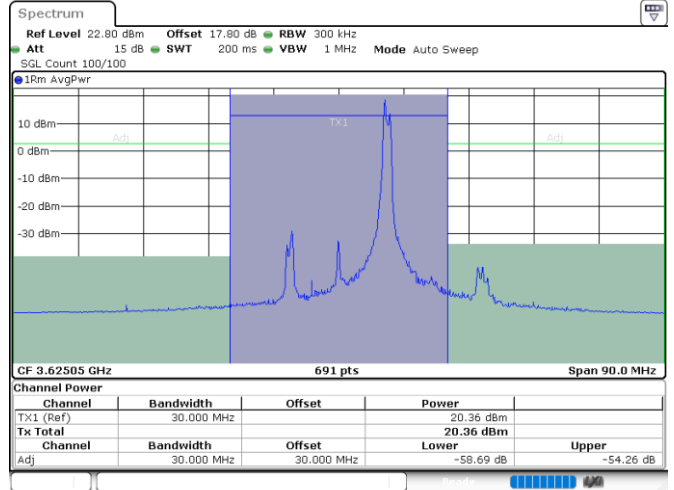

Date: 24.JUL.2024 00:47:52

LTE Band 48C / 20MHz+5MHz

64QAM

Middle Channel / 1RB0 and 1RB24

Middle Channel / 1RB99 and 1RB0

Date: 24.JUL.2024 01:21:51

Date: 24.JUL.2024 01:31:13

Middle Channel / FullIRB

N/A

Date: 24.JUL.2024 01:19:36

LTE Band 48C / 20MHz+5MHz

64QAM

Highest Channel / 1RB0 and 1RB24

Highest Channel / 1RB99 and 1RB0

Highest Channel / FullRB

N/A