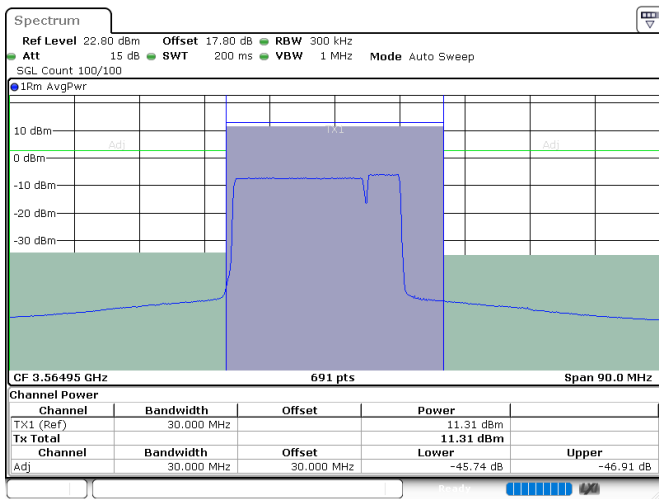

LTE Band 48C / 20MHz+5MHz

64QAM

Lowest Channel / 1RB0 and 1RB24

Lowest Channel / 1RB99 and 1RB0

Date: 24.JUL.2024 00:50:08

Date: 24.JUL.2024 00:56:32

Lowest Channel / FullIRB

N/A