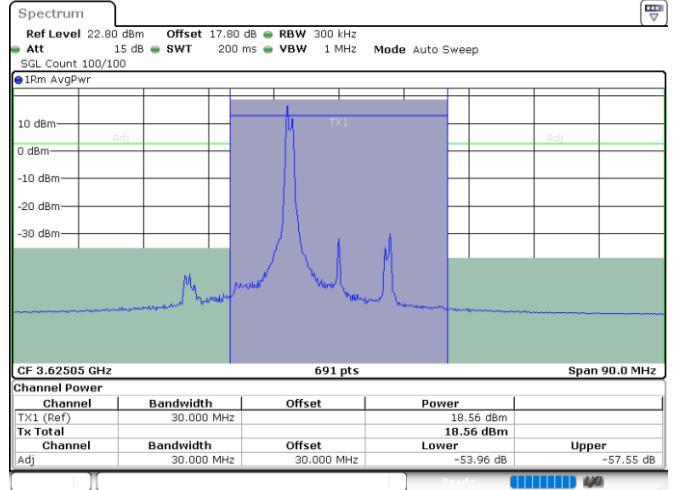

N/A

Date: 23.JUL.2024 23:06:18

LTE Band 48C / 5MHz+20MHz

256QAM

Middle Channel / 1RB0 and 1RB99

Middle Channel / 1RB24 and 1RB0

Date: 23.JUL.2024 23:42:50

Date: 23.JUL.2024 23:50:12