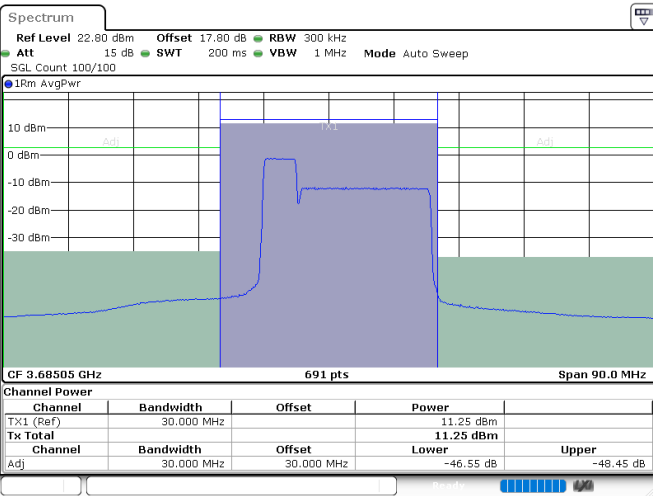

Date: 23.JUL.2024 23:39:30

LTE Band 48C / 5MHz+20MHz

64QAM

Highest Channel / 1RB0 and 1RB99

Highest Channel / 1RB24 and 1RB0

Date: 24.JUL.2024 00:17:43

Date: 24.JUL.2024 00:21:44

Highest Channel / FullRB

N/A

Date: 24.JUL.2024 00:11:16

LTE Band 48C / 10MHz+20MHz

64QAM

Lowest Channel / 1RB0 and 1RB99

Lowest Channel / 1RB49 and 1RB0

Date: 24.JUL.2024 02:27:26

Date: 24.JUL.2024 02:33:53