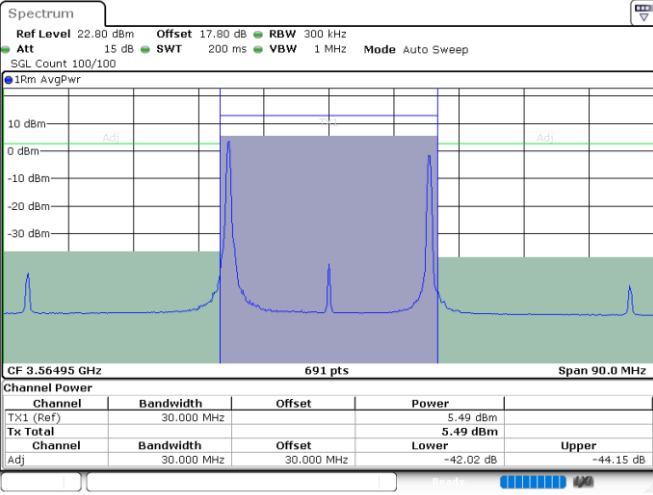

LTE Band 48C / 20MHz+10MHz

64QAM

Lowest Channel / 1RB0 and 1RB49

Lowest Channel / 1RB99 and 1RB0

Date: 24.JUL.2024 04:01:02

Date: 24.JUL.2024 04:07:29