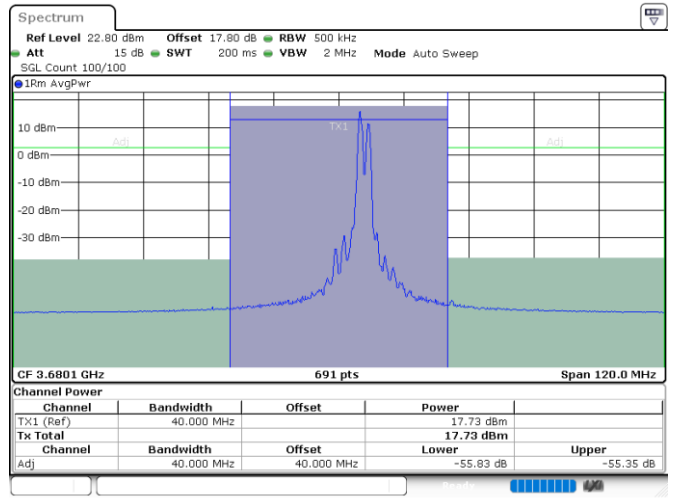

Lowest Channel / 1RB99 and 1RB0

Date: 24.JUL.2024 07:11:00

Date: 24.JUL.2024 07:17:31

Lowest Channel / FullIRB

N/A

Date: 24.JUL.2024 07:09:47

LTE Band 48C / 20MHz+15MHz

256QAM

Middle Channel / 1RB0 and 1RB74

Middle Channel / 1RB99 and 1RB0

Date: 24.JUL.2024 07:42:22

Date: 24.JUL.2024 07:48:46

Middle Channel / FullIRB

N/A

Date: 24.JUL.2024 07:40:11

LTE Band 48C / 20MHz+15MHz

256QAM

Highest Channel / 1RB0 and 1RB74

Highest Channel / 1RB99 and 1RB0

Date: 24.JUL.2024 08:15:56

Date: 24.JUL.2024 08:18:04

Highest Channel / FullIRB

N/A

Date: 24.JUL.2024 08:09:25