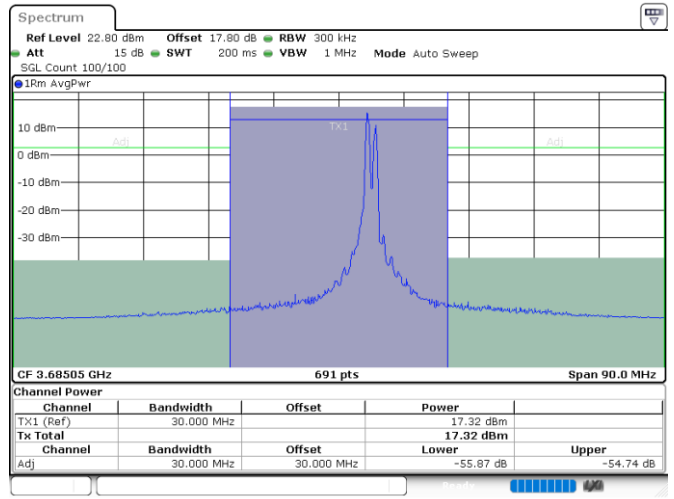

N/A

Date: 24.JUL.2024 04:30:17

LTE Band 48C / 20MHz+10MHz

64QAM

Highest Channel / 1RB0 and 1RB49

Highest Channel / 1RB99 and 1RB0

Date: 24.JUL.2024 05:06:16

Date: 24.JUL.2024 05:08:28

Highest Channel / FullRB

N/A

Date: 24.JUL.2024 04:59:38

LTE Band 48C / 20MHz+15MHz

64QAM

Lowest Channel / 1RB0 and 1RB74

Lowest Channel / 1RB99 and 1RB0

Date: 24.JUL.2024 07:09:53