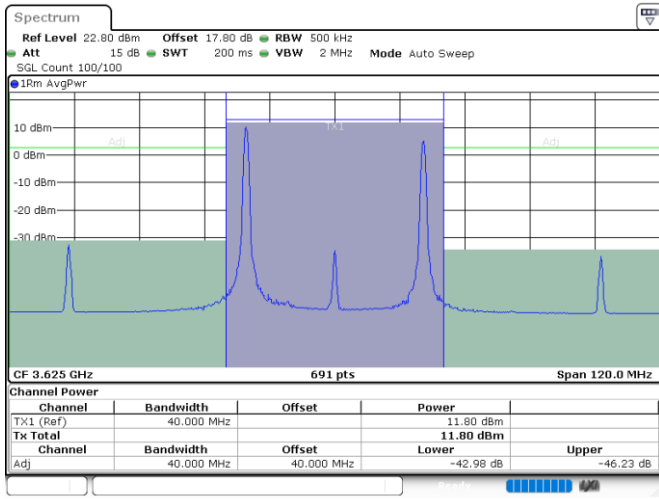

LTE Band 48C / 15MHz+20MHz

256QAM

Middle Channel / 1RB0 and 1RB99

Middle Channel / 1RB74 and 1RB0

Date: 24.JUL.2024 06:09:05