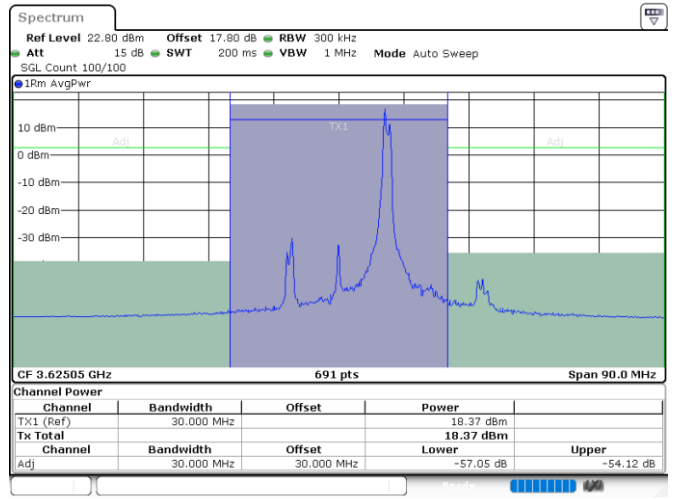

LTE Band 48C / 20MHz+5MHz

256QAM

Middle Channel / 1RB0 and 1RB24

Middle Channel / 1RB99 and 1RB0

Date: 24.JUL.2024 01:22:55

Date: 24.JUL.2024 01:32:17

Middle Channel / FullIRB

N/A

Date: 24.JUL.2024 01:20:43

LTE Band 48C / 20MHz+5MHz

256QAM

Highest Channel / 1RB0 and 1RB24

Highest Channel / 1RB99 and 1RB0

Date: 24.JUL.2024 01:59:13

Date: 24.JUL.2024 02:01:23

Highest Channel / FullIRB