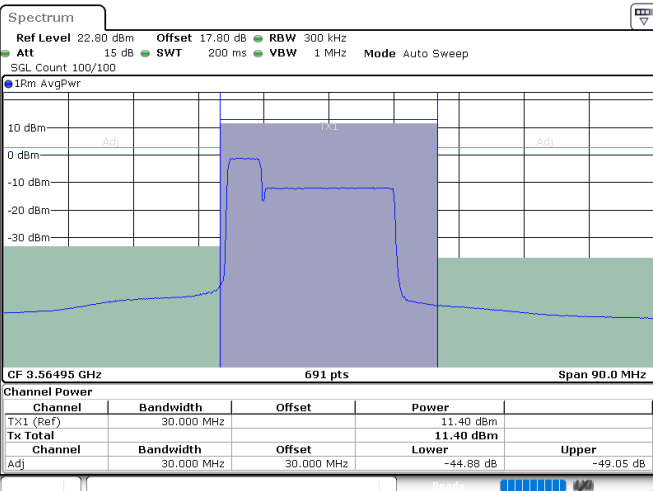

Highest Channel / 1RB0 and 1RB99

Highest Channel / 1RB99 and 1RB0

Date: 24.JUL.2024 09:43:23

Date: 24.JUL.2024 09:48:35

Highest Channel / FullIRB

N/A

Date: 24.JUL.2024 09:40:21

LTE Band 48C / 5MHz+20MHz

64QAM

Lowest Channel / 1RB0 and 1RB99

Lowest Channel / 1RB24 and 1RB0

Date: 23.JUL.2024 23:07:25

Date: 23.JUL.2024 23:14:10

Lowest Channel / FullIRB

N/A

Date: 23.JUL.2024 23:05:12

LTE Band 48C / 5MHz+20MHz

64QAM

Middle Channel / 1RB0 and 1RB99

Middle Channel / 1RB24 and 1RB0

Date: 23.JUL.2024 23:41:42

Date: 23.JUL.2024 23:49:09

Middle Channel / FullIRB

N/A