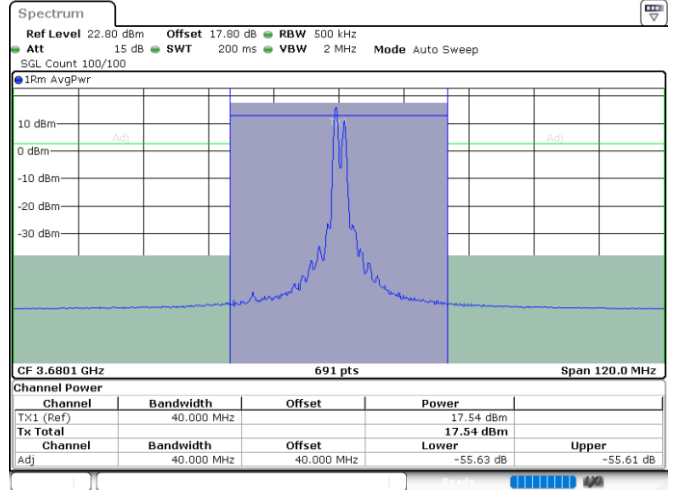

LTE Band 48C / 15MHz+20MHz

64QAM

Highest Channel / 1RB0 and 1RB99

Highest Channel / 1RB74 and 1RB0

Date: 24.JUL.2024 06:40:42

Date: 24.JUL.2024 06:42:51