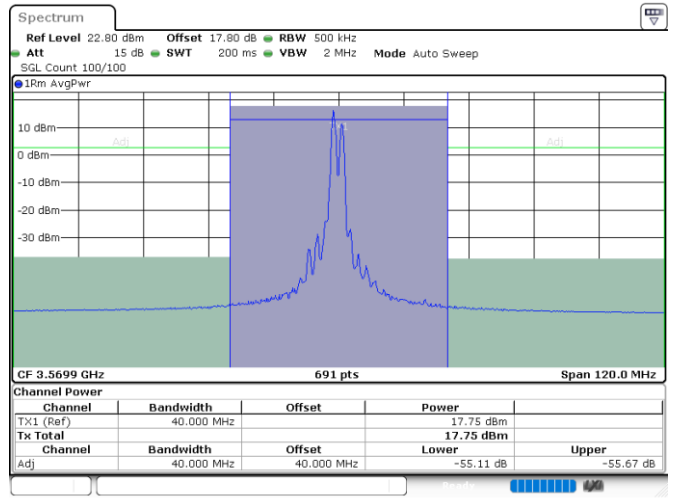

Date: 24.JUL.2024 04:40:06

Middle Channel / FullIRB

N/A

Date: 24.JUL.2024 04:31:23

LTE Band 48C / 20MHz+10MHz

256QAM

Highest Channel / 1RB0 and 1RB49

Highest Channel / 1RB99 and 1RB0

Date: 24.JUL.2024 05:07:22

Date: 24.JUL.2024 05:09:32

Highest Channel / FullRB

N/A

Date: 24.JUL.2024 05:00:49

LTE Band 48C / 20MHz+15MHz

256QAM

Lowest Channel / 1RB0 and 1RB74

Lowest Channel / 1RB99 and 1RB0

Date: 24.JUL.2024 07:11:00

Date: 24.JUL.2024 07:17:31

Lowest Channel / FullIRB

N/A

Date: 24.JUL.2024 07:09:47

LTE Band 48C / 20MHz+15MHz

256QAM