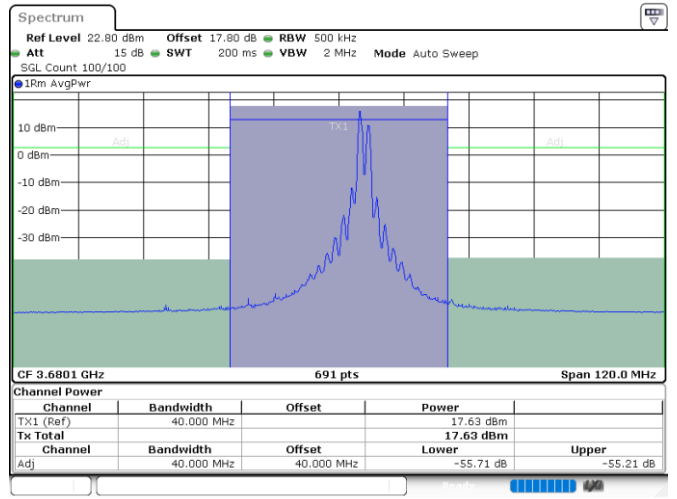

Middle Channel / FullIRB

N/A

Date: 24.JUL.2024 07:13:04

LTE Band 48C / 20MHz+15MHz

16QAM

Highest Channel / 1RB0 and 1RB74

Highest Channel / 1RB99 and 1RB0

Date: 24.JUL.2024 08:13:49

Date: 24.JUL.2024 08:19:08

Highest Channel / FullIRB

N/A

Date: 24.JUL.2024 08:10:30

LTE Band 48C / 20MHz+20MHz

16QAM

Lowest Channel / 1RB0 and 1RB99

Lowest Channel / 1RB99 and 1RB0