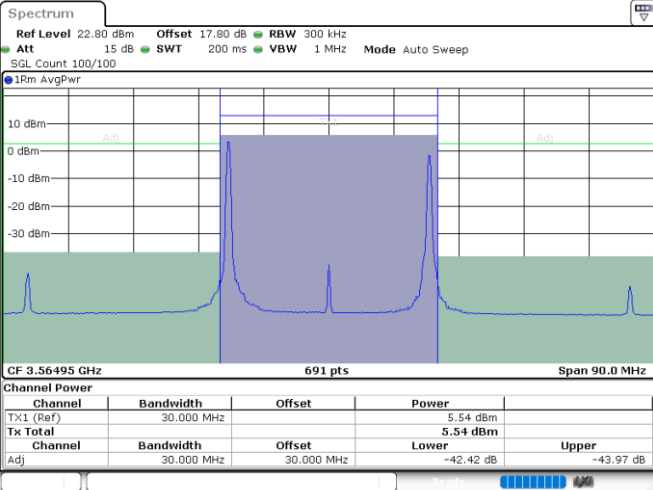

Date: 23.JUL.2024 23:39:30

LTE Band 48C / 5MHz+20MHz

64QAM

Highest Channel / 1RB0 and 1RB99

Highest Channel / 1RB24 and 1RB0

Date: 24.JUL.2024 00:17:43

Date: 24.JUL.2024 00:21:44

Highest Channel / FullRB

N/A

Date: 24.JUL.2024 00:11:16

LTE Band 48C / 10MHz+20MHz

64QAM

Lowest Channel / 1RB0 and 1RB99

Lowest Channel / 1RB49 and 1RB0

Date: 24.JUL.2024 02:27:26

Date: 24.JUL.2024 02:33:53