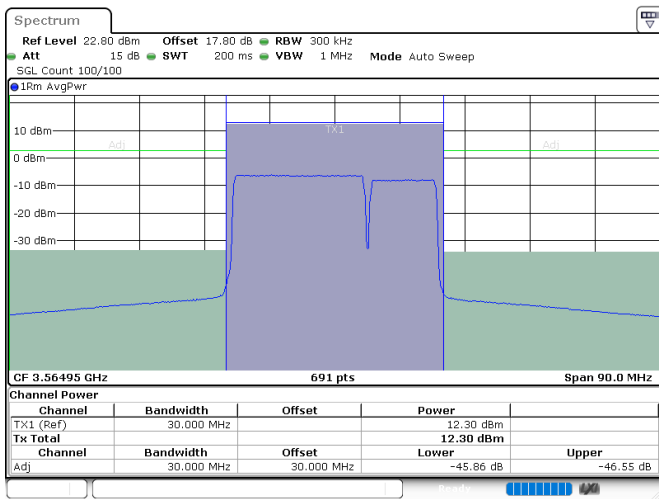

Date: 24.JUL.2024 01:20:43

LTE Band 48C / 20MHz+5MHz

256QAM

Highest Channel / 1RB0 and 1RB24

Highest Channel / 1RB99 and 1RB0

Date: 24.JUL.2024 01:59:13

Date: 24.JUL.2024 02:01:23

Highest Channel / FullIRB

N/A

Date: 24.JUL.2024 01:52:35

LTE Band 48C / 20MHz+10MHz

256QAM

Lowest Channel / 1RB0 and 1RB49

Lowest Channel / 1RB99 and 1RB0

Date: 24.JUL.2024 04:02:05

Date: 24.JUL.2024 04:08:32

Lowest Channel / FullIRB

N/A

Date: 24.JUL.2024 03:59:57

LTE Band 48C / 20MHz+10MHz

256QAM

Middle Channel / 1RB0 and 1RB49

Middle Channel / 1RB99 and 1RB0

Date: 24.JUL.2024 04:33:37