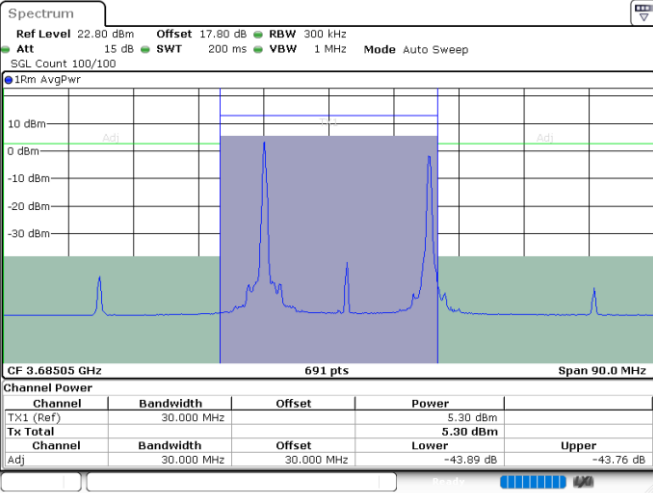

Date: 23.JUL.2024 23:39:30

LTE Band 48C / 5MHz+20MHz

64QAM

Highest Channel / 1RB0 and 1RB99

Highest Channel / 1RB24 and 1RB0

Date: 24.JUL.2024 00:17:43

Date: 24.JUL.2024 00:21:44

Highest Channel / FullRB