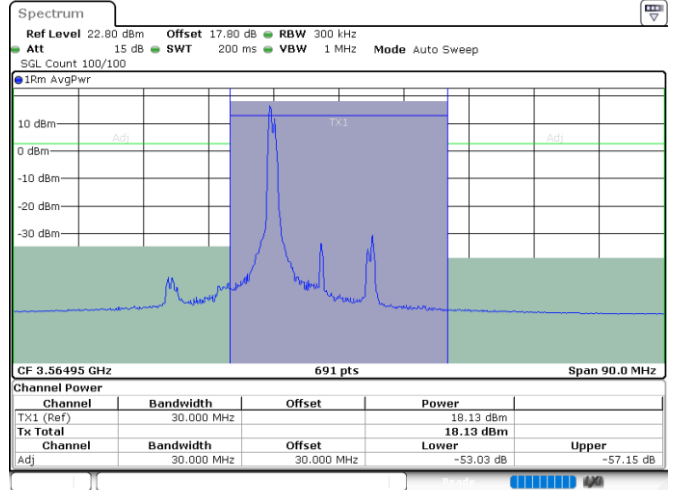

Date: 24.JUL.2024 09:39:20

LTE Band 48C / 5MHz+20MHz

256QAM

Lowest Channel / 1RB0 and 1RB99

Lowest Channel / 1RB24 and 1RB0

Date: 23.JUL.2024 23:08:33

Date: 23.JUL.2024 23:16:19

Lowest Channel / FullIRB