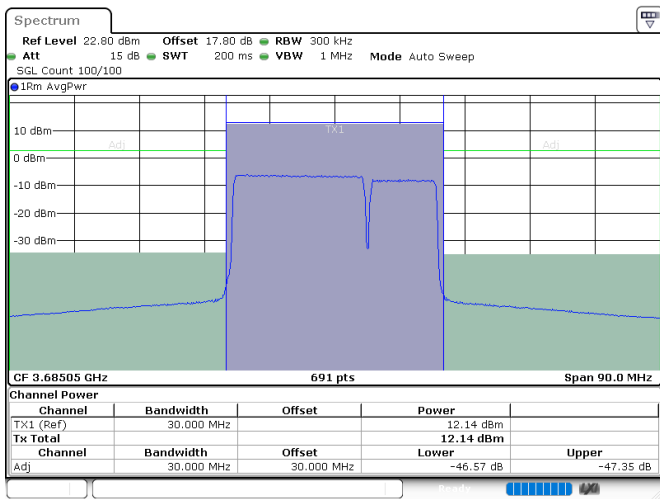

Date: 24.JUL.2024 04:40:06

Middle Channel / FullIRB

N/A

Date: 24.JUL.2024 04:31:23

LTE Band 48C / 20MHz+10MHz

256QAM

Highest Channel / 1RB0 and 1RB49

Highest Channel / 1RB99 and 1RB0

Date: 24.JUL.2024 05:07:22

Date: 24.JUL.2024 05:09:32

Highest Channel / FullRB

N/A

Date: 24.JUL.2024 05:00:49

LTE Band 48C / 20MHz+15MHz

256QAM

Lowest Channel / 1RB0 and 1RB74