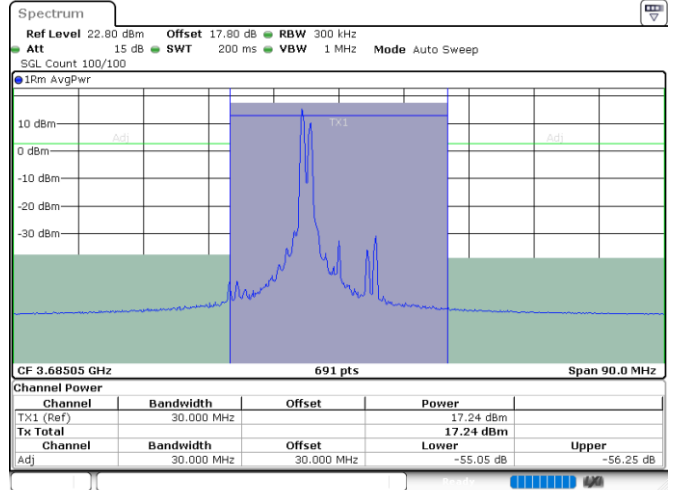

Middle Channel / FullIRB

N/A

Date: 24.JUL.2024 02:57:29

LTE Band 48C / 10MHz+20MHz

256QAM

Highest Channel / 1RB0 and 1RB99

Highest Channel / 1RB49 and 1RB0

Date: 24.JUL.2024 03:32:57

Date: 24.JUL.2024 03:35:06

Highest Channel / FullIRB

N/A

Date: 24.JUL.2024 03:26:31

LTE Band 48C / 15MHz+20MHz

256QAM

Lowest Channel / 1RB0 and 1RB99

Lowest Channel / 1RB74 and 1RB0