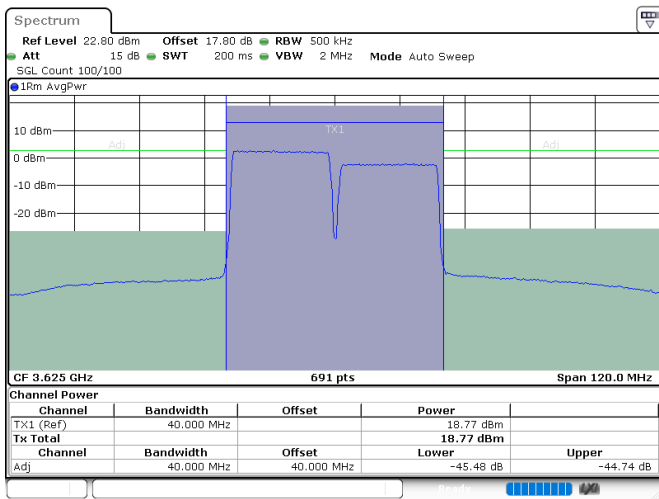

Middle Channel / FullIRB

N/A

Date: 24.JUL.2024 09:11:28