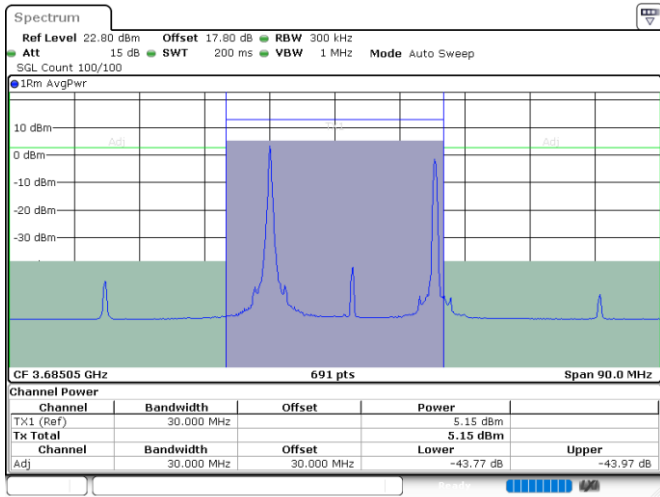

Date: 24.JUL.2024 01:20:43

LTE Band 48C / 20MHz+5MHz

256QAM

Highest Channel / 1RB0 and 1RB24

Highest Channel / 1RB99 and 1RB0

Date: 24.JUL.2024 01:59:13

Date: 24.JUL.2024 02:01:23

Highest Channel / FullIRB