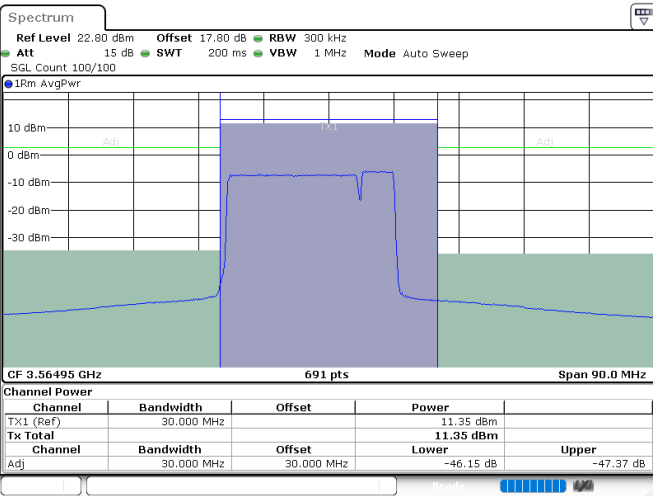

Highest Channel / 1RB0 and 1RB99

Highest Channel / 1RB74 and 1RB0

Date: 24.JUL.2024 06:41:47

Date: 24.JUL.2024 06:43:55

Highest Channel / FullIRB

N/A

Date: 24.JUL.2024 06:35:15

LTE Band 48C / 20MHz+5MHz

256QAM

Lowest Channel / 1RB0 and 1RB24

Lowest Channel / 1RB99 and 1RB0

Date: 24.JUL.2024 00:51:12

Date: 24.JUL.2024 00:57:40

Lowest Channel / FullIRB

N/A

Date: 24.JUL.2024 00:49:01

LTE Band 48C / 20MHz+5MHz

256QAM

Middle Channel / 1RB0 and 1RB24

Middle Channel / 1RB99 and 1RB0

Date: 24.JUL.2024 01:22:55

Date: 24.JUL.2024 01:32:17

Middle Channel / FullIRB

N/A

Date: 24.JUL.2024 01:20:43

LTE Band 48C / 20MHz+5MHz

256QAM

Highest Channel / 1RB0 and 1RB24

Highest Channel / 1RB99 and 1RB0

Date: 24.JUL.2024 01:59:13

Date: 24.JUL.2024 02:01:23

Highest Channel / FullIRB