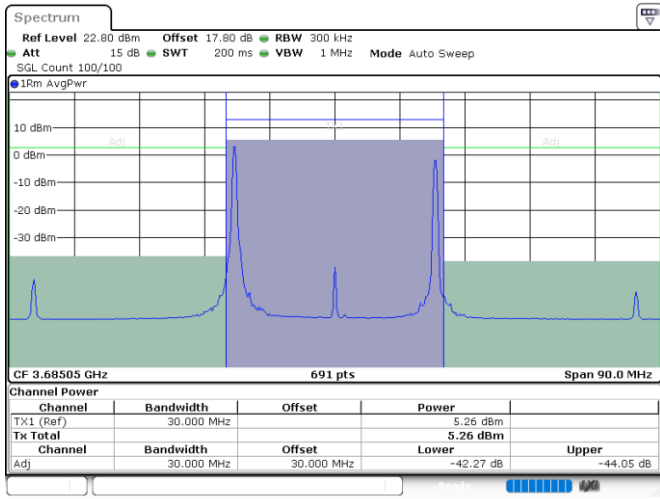

Lowest Channel / FullIRB

N/A

Date: 24.JUL.2024 03:59:57

LTE Band 48C / 20MHz+10MHz

256QAM

Middle Channel / 1RB0 and 1RB49

Middle Channel / 1RB99 and 1RB0

Date: 24.JUL.2024 04:33:37

Date: 24.JUL.2024 04:40:06

Middle Channel / FullIRB

N/A

Date: 24.JUL.2024 04:31:23

LTE Band 48C / 20MHz+10MHz

256QAM

Highest Channel / 1RB0 and 1RB49

Highest Channel / 1RB99 and 1RB0

Date: 24.JUL.2024 05:07:22

Date: 24.JUL.2024 05:09:32

Highest Channel / FullRB

N/A

Date: 24.JUL.2024 05:00:49

LTE Band 48C / 20MHz+15MHz

256QAM

Lowest Channel / 1RB0 and 1RB74