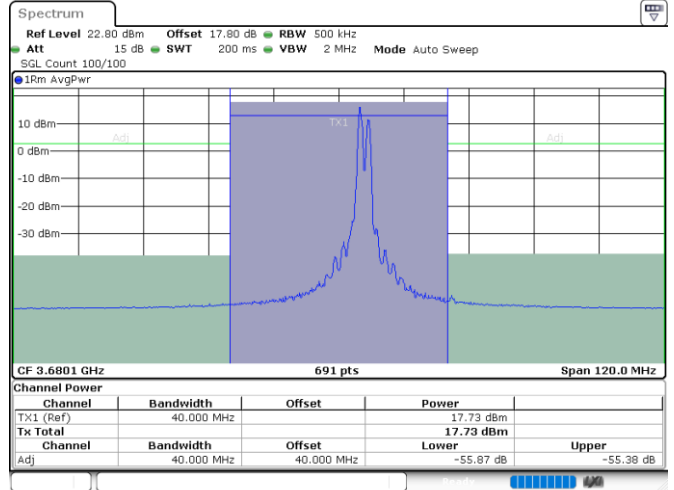

Date: 24.JUL.2024 07:41:18

Date: 24.JUL.2024 07:47:41

Middle Channel / FullIRB

N/A

Date: 24.JUL.2024 07:13:08

LTE Band 48C / 20MHz+15MHz

64QAM

Highest Channel / 1RB0 and 1RB74

Highest Channel / 1RB99 and 1RB0

Date: 24.JUL.2024 08:14:52

Date: 24.JUL.2024 08:17:00

Highest Channel / FullRB

N/A

Date: 24.JUL.2024 08:09:21

LTE Band 48C / 20MHz+20MHz

64QAM