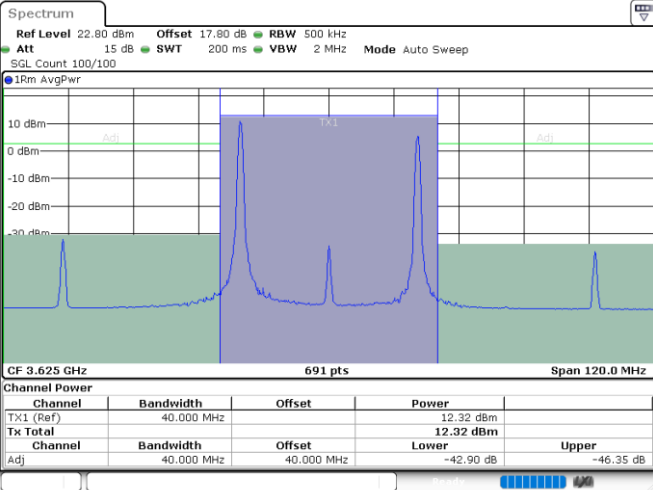

Highest Channel / FullRB

N/A

Date: 24.JUL.2024 04:59:38

LTE Band 48C / 20MHz+15MHz

64QAM

Lowest Channel / 1RB0 and 1RB74

Lowest Channel / 1RB99 and 1RB0

Date: 24.JUL.2024 07:09:53

Date: 24.JUL.2024 07:16:26

Lowest Channel / FullIRB

N/A

Date: 24.JUL.2024 07:07:44

LTE Band 48C / 20MHz+15MHz

64QAM

Middle Channel / 1RB0 and 1RB74

Middle Channel / 1RB99 and 1RB0

Date: 24.JUL.2024 07:41:18

Date: 24.JUL.2024 07:47:41

Middle Channel / FullIRB

N/A

Date: 24.JUL.2024 07:13:08

LTE Band 48C / 20MHz+15MHz

64QAM

Highest Channel / 1RB0 and 1RB74