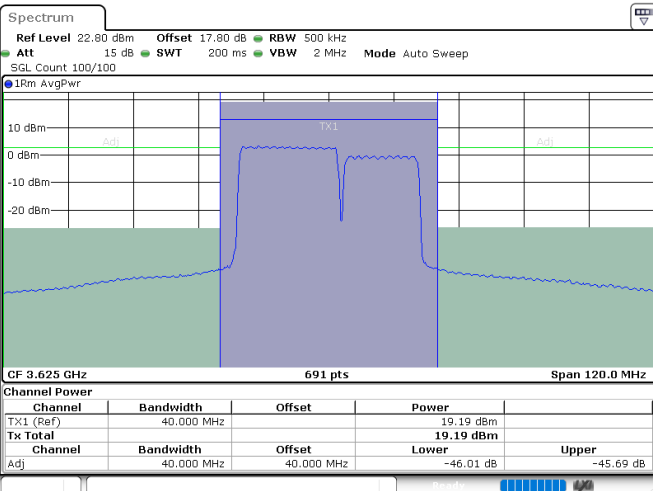

Highest Channel / FullRB

N/A

Date: 24.JUL.2024 04:59:38

LTE Band 48C / 20MHz+15MHz

64QAM

Lowest Channel / 1RB0 and 1RB74

Lowest Channel / 1RB99 and 1RB0

Date: 24.JUL.2024 07:09:53

Date: 24.JUL.2024 07:16:26

Lowest Channel / FullIRB

N/A

Date: 24.JUL.2024 07:07:44

LTE Band 48C / 20MHz+15MHz

64QAM

Middle Channel / 1RB0 and 1RB74

Middle Channel / 1RB99 and 1RB0

Date: 24.JUL.2024 07:41:18

Date: 24.JUL.2024 07:47:41

Middle Channel / FullIRB

N/A

Date: 24.JUL.2024 07:13:08

LTE Band 48C / 20MHz+15MHz

64QAM

Highest Channel / 1RB0 and 1RB74