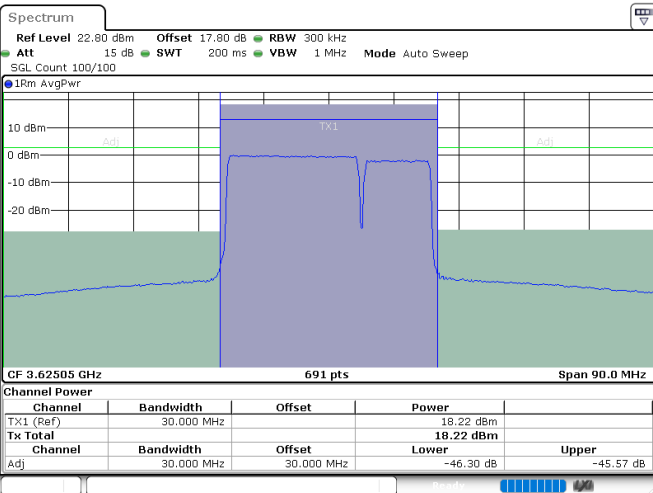

N/A

Date: 24.JUL.2024 01:52:35

LTE Band 48C / 20MHz+10MHz

256QAM

Lowest Channel / 1RB0 and 1RB49

Lowest Channel / 1RB99 and 1RB0

Date: 24.JUL.2024 04:02:05

Date: 24.JUL.2024 04:08:32

Lowest Channel / FullIRB

N/A

Date: 24.JUL.2024 03:59:57

LTE Band 48C / 20MHz+10MHz

256QAM

Middle Channel / 1RB0 and 1RB49

Middle Channel / 1RB99 and 1RB0

Date: 24.JUL.2024 04:33:37

Date: 24.JUL.2024 04:40:06

Middle Channel / FullIRB

N/A

Date: 24.JUL.2024 04:31:23

LTE Band 48C / 20MHz+10MHz

256QAM

Highest Channel / 1RB0 and 1RB49

Highest Channel / 1RB99 and 1RB0