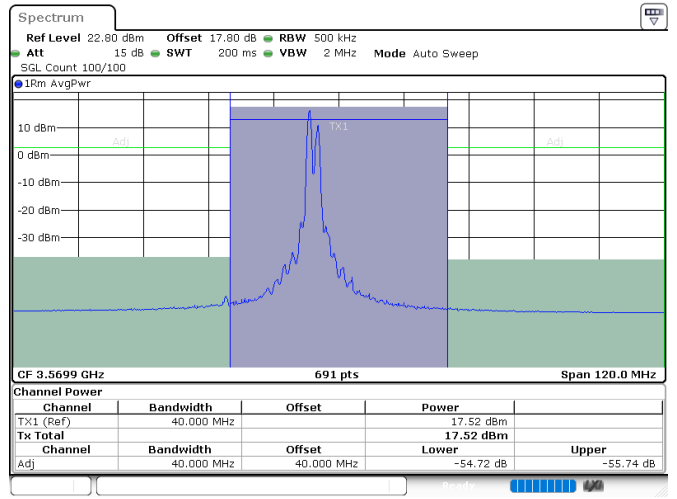

Date: 24.JUL.2024 03:05:00

Middle Channel / FullIRB

N/A

Date: 24.JUL.2024 02:56:24

LTE Band 48C / 10MHz+20MHz

64QAM

Highest Channel / 1RB0 and 1RB99

Highest Channel / 1RB49 and 1RB0

Date: 24.JUL.2024 03:31:51

Date: 24.JUL.2024 03:34:02

Highest Channel / FullRB

N/A

Date: 24.JUL.2024 03:25:27

LTE Band 48C / 15MHz+20MHz

64QAM

Lowest Channel / 1RB0 and 1RB99

Lowest Channel / 1RB74 and 1RB0

Date: 24.JUL.2024 05:35:31

Date: 24.JUL.2024 05:42:05

Lowest Channel / FullIRB

N/A

Date: 24.JUL.2024 05:33:19

LTE Band 48C / 15MHz+20MHz

64QAM