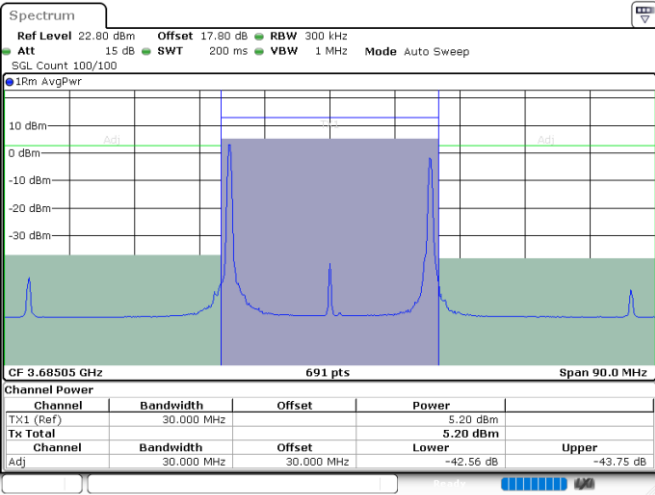

Date: 24.JUL.2024 03:05:00

Middle Channel / FullIRB

N/A

Date: 24.JUL.2024 02:56:24

LTE Band 48C / 10MHz+20MHz

64QAM

Highest Channel / 1RB0 and 1RB99

Highest Channel / 1RB49 and 1RB0

Date: 24.JUL.2024 03:31:51

Date: 24.JUL.2024 03:34:02

Highest Channel / FullRB

N/A

Date: 24.JUL.2024 03:25:27

LTE Band 48C / 15MHz+20MHz

64QAM

Lowest Channel / 1RB0 and 1RB99