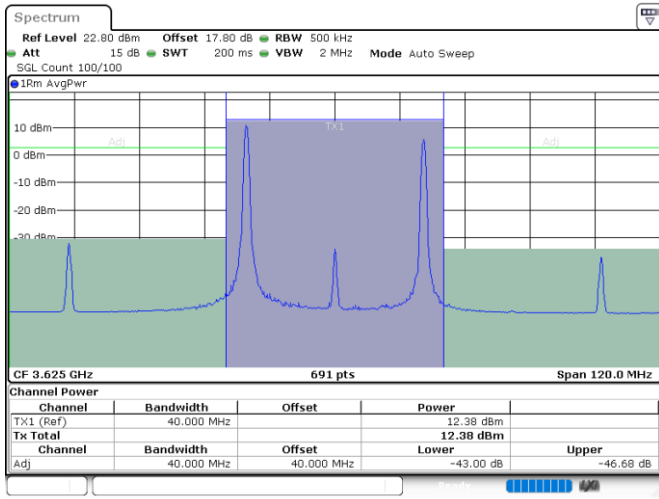

LTE Band 48C / 20MHz+15MHz

16QAM

Middle Channel / 1RB0 and 1RB74

Middle Channel / 1RB99 and 1RB0

Date: 24.JUL.2024 07:43:26