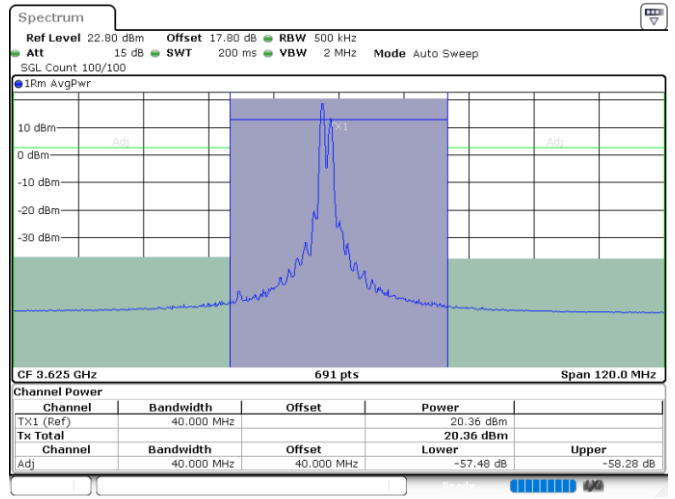

Date: 24.JUL.2024 03:31:51

Date: 24.JUL.2024 03:34:02

Highest Channel / FullRB

N/A

Date: 24.JUL.2024 03:25:27

LTE Band 48C / 15MHz+20MHz

64QAM

Lowest Channel / 1RB0 and 1RB99

Lowest Channel / 1RB74 and 1RB0

Date: 24.JUL.2024 05:35:31

Date: 24.JUL.2024 05:42:05

Lowest Channel / FullIRB

N/A

Date: 24.JUL.2024 05:33:19

LTE Band 48C / 15MHz+20MHz

64QAM

Middle Channel / 1RB0 and 1RB99

Middle Channel / 1RB74 and 1RB0

Date: 24.JUL.2024 06:06:59

Date: 24.JUL.2024 06:13:31

Middle Channel / FullIRB

N/A

Date: 24.JUL.2024 06:04:48

LTE Band 48C / 15MHz+20MHz