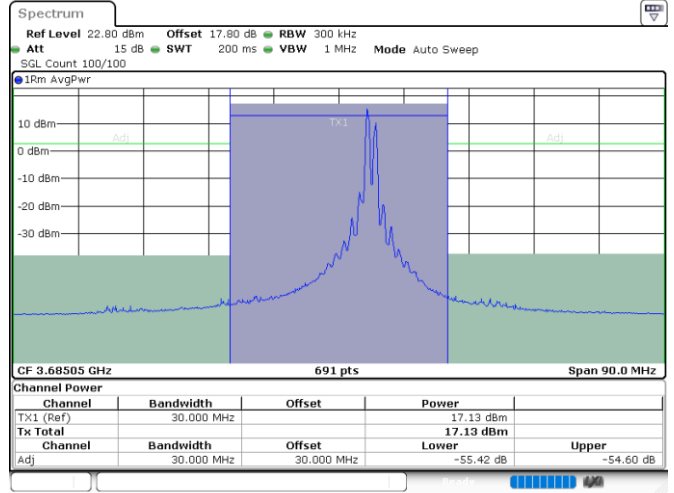

LTE Band 48C / 20MHz+10MHz

16QAM

Highest Channel / 1RB0 and 1RB49

Highest Channel / 1RB99 and 1RB0

Date: 24.JUL.2024 05:05:11

Date: 24.JUL.2024 05:10:36

Highest Channel / FullRB

N/A

Date: 24.JUL.2024 05:01:55

LTE Band 48C / 20MHz+15MHz

16QAM

Lowest Channel / 1RB0 and 1RB74

Lowest Channel / 1RB99 and 1RB0

Date: 24.JUL.2024 07:12:04

Date: 24.JUL.2024 07:15:22

Lowest Channel / FullIRB