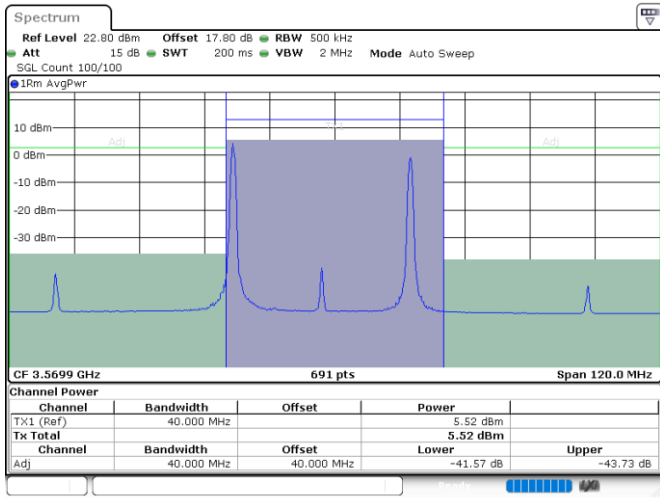

LTE Band 48C / 15MHz+20MHz

64QAM

Lowest Channel / 1RB0 and 1RB99

Lowest Channel / 1RB74 and 1RB0

Date: 24.JUL.2024 05:35:31

Date: 24.JUL.2024 05:42:05