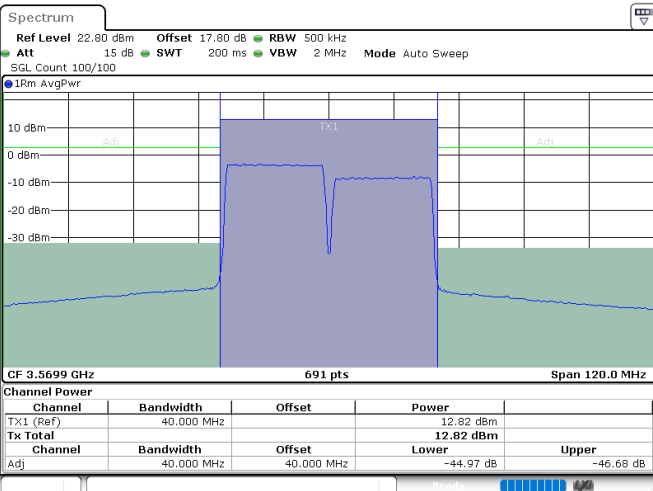

256QAM

Highest Channel / 1RB0 and 1RB74

Highest Channel / 1RB99 and 1RB0

Date: 24.JUL.2024 08:15:56

Date: 24.JUL.2024 08:18:04

Highest Channel / FullIRB

N/A

Date: 24.JUL.2024 08:09:25

LTE Band 48C / 20MHz+20MHz

256QAM

Lowest Channel / 1RB0 and 1RB99

Lowest Channel / 1RB99 and 1RB0

Date: 24.JUL.2024 08:43:43

Date: 24.JUL.2024 08:49:46

Lowest Channel / FullIRB

N/A

Date: 24.JUL.2024 08:41:38

LTE Band 48C / 20MHz+20MHz

256QAM

MiddleChannel / 1RB0 and 1RB99

Middle Channel / 1RB99 and 1RB0

Date: 24.JUL.2024 09:13:29

Date: 24.JUL.2024 09:19:32

Middle Channel / FullIRB