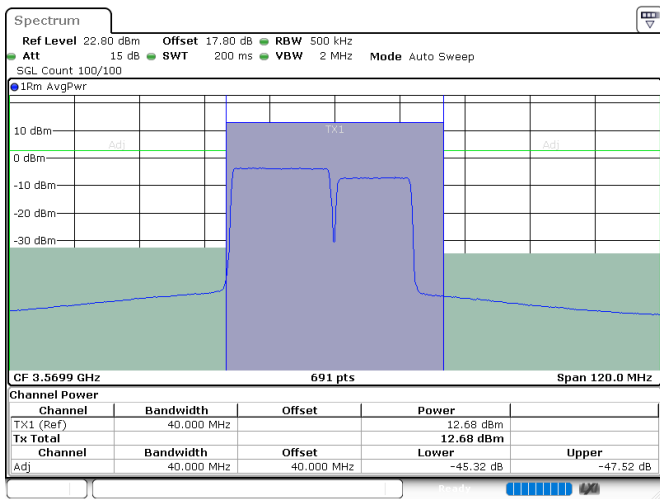

Date: 24.JUL.2024 05:07:22

Date: 24.JUL.2024 05:09:32

Highest Channel / FullRB

N/A

Date: 24.JUL.2024 05:00:49

LTE Band 48C / 20MHz+15MHz

256QAM

Lowest Channel / 1RB0 and 1RB74

Lowest Channel / 1RB99 and 1RB0

Date: 24.JUL.2024 07:11:00

Date: 24.JUL.2024 07:17:31

Lowest Channel / FullIRB

N/A

Date: 24.JUL.2024 07:09:47

LTE Band 48C / 20MHz+15MHz

256QAM

Middle Channel / 1RB0 and 1RB74

Middle Channel / 1RB99 and 1RB0

Date: 24.JUL.2024 07:42:22

Date: 24.JUL.2024 07:48:46

Middle Channel / FullIRB

N/A

Date: 24.JUL.2024 07:40:11

LTE Band 48C / 20MHz+15MHz