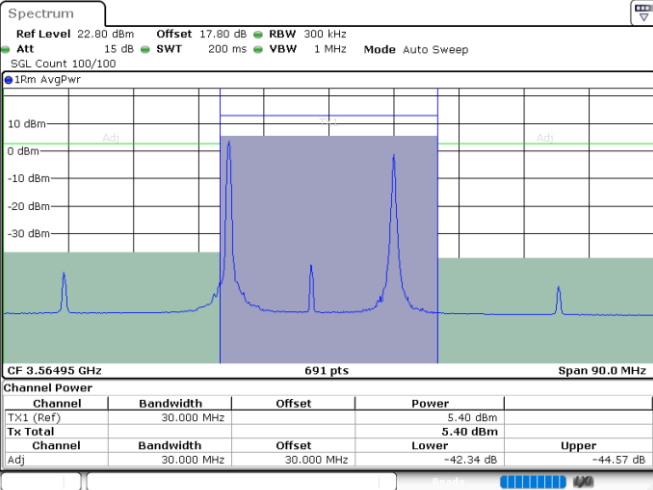

LTE Band 48C / 20MHz+20MHz

64QAM

Highest Channel / 1RB0 and 1RB99

Highest Channel / 1RB99 and 1RB0

Date: 24.JUL.2024 09:44:27

Date: 24.JUL.2024 09:46:29

Highest Channel / FullRB

N/A

Date: 24.JUL.2024 09:39:20

LTE Band 48C / 5MHz+20MHz

256QAM

Lowest Channel / 1RB0 and 1RB99

Lowest Channel / 1RB24 and 1RB0

Date: 23.JUL.2024 23:08:33

Date: 23.JUL.2024 23:16:19

Lowest Channel / FullIRB