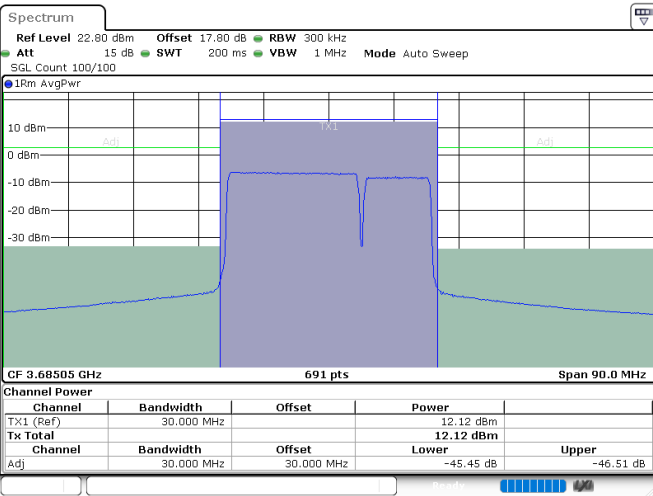

LTE Band 48C / 20MHz+10MHz

16QAM

Highest Channel / 1RB0 and 1RB49

Highest Channel / 1RB99 and 1RB0

Date: 24.JUL.2024 05:05:11

Date: 24.JUL.2024 05:10:36

Highest Channel / FullRB

N/A