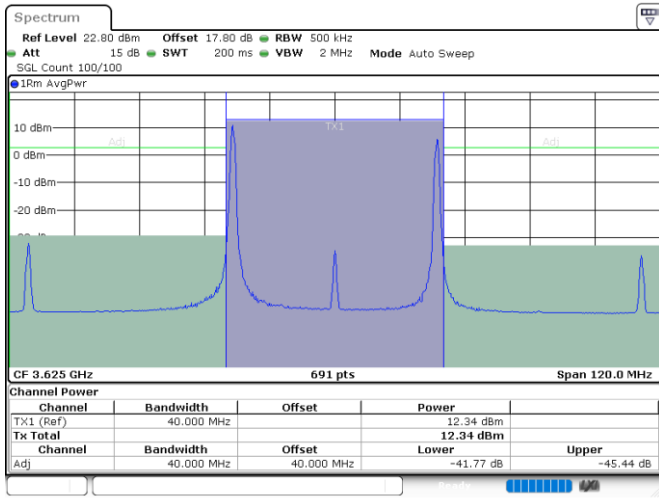

Date: 24.JUL.2024 08:41:38

LTE Band 48C / 20MHz+20MHz

256QAM

MiddleChannel / 1RB0 and 1RB99

Middle Channel / 1RB99 and 1RB0

Date: 24.JUL.2024 09:13:29

Date: 24.JUL.2024 09:19:32

Middle Channel / FullIRB