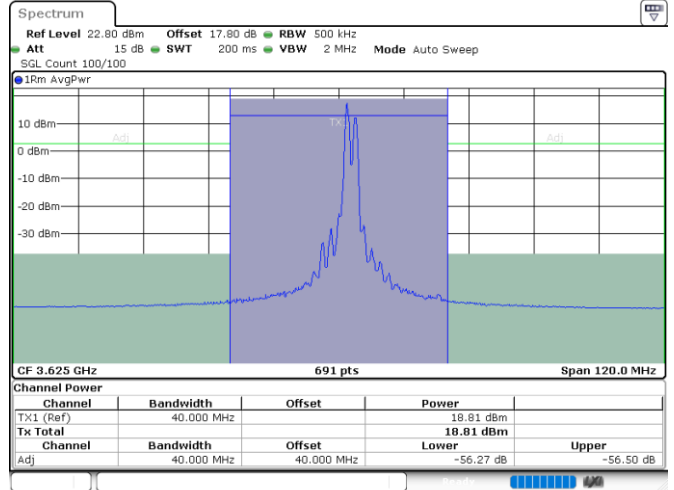

Date: 24.JUL.2024 05:07:22

Date: 24.JUL.2024 05:09:32

Highest Channel / FullRB

N/A

Date: 24.JUL.2024 05:00:49

LTE Band 48C / 20MHz+15MHz

256QAM

Lowest Channel / 1RB0 and 1RB74

Lowest Channel / 1RB99 and 1RB0

Date: 24.JUL.2024 07:11:00

Date: 24.JUL.2024 07:17:31

Lowest Channel / FullIRB

N/A

Date: 24.JUL.2024 07:09:47

LTE Band 48C / 20MHz+15MHz

256QAM

Middle Channel / 1RB0 and 1RB74

Middle Channel / 1RB99 and 1RB0

Date: 24.JUL.2024 07:42:22

Date: 24.JUL.2024 07:48:46

Middle Channel / FullIRB

N/A

Date: 24.JUL.2024 07:40:11

LTE Band 48C / 20MHz+15MHz