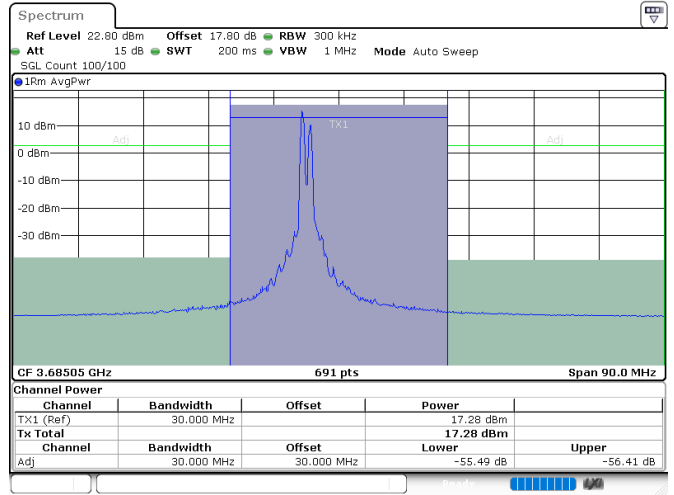

Date: 24.JUL.2024 03:05:00

Middle Channel / FullIRB

N/A

Date: 24.JUL.2024 02:56:24

LTE Band 48C / 10MHz+20MHz

64QAM

Highest Channel / 1RB0 and 1RB99

Highest Channel / 1RB49 and 1RB0

Date: 24.JUL.2024 03:31:51

Date: 24.JUL.2024 03:34:02

Highest Channel / FullRB

N/A

Date: 24.JUL.2024 03:25:27

LTE Band 48C / 15MHz+20MHz

64QAM

Lowest Channel / 1RB0 and 1RB99