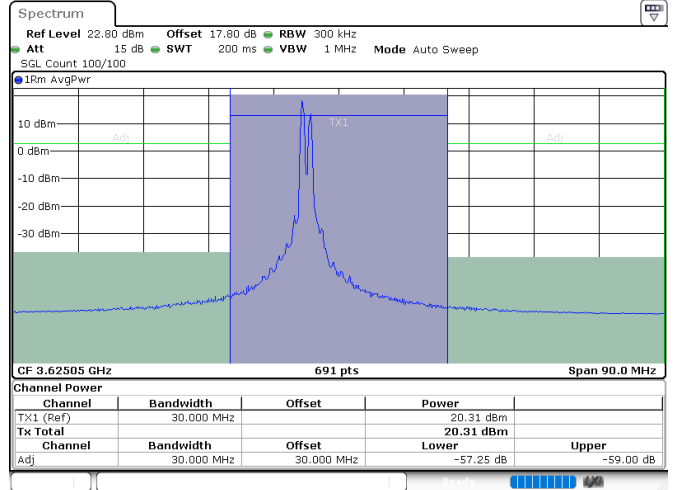

Lowest Channel / FullIRB

N/A

Date: 24.JUL.2024 02:25:16

LTE Band 48C / 10MHz+20MHz

64QAM

Middle Channel / 1RB0 and 1RB99

Middle Channel / 1RB49 and 1RB0

Date: 24.JUL.2024 02:59:35

Date: 24.JUL.2024 03:05:00

Middle Channel / FullIRB

N/A

Date: 24.JUL.2024 02:56:24

LTE Band 48C / 10MHz+20MHz

64QAM

Highest Channel / 1RB0 and 1RB99

Highest Channel / 1RB49 and 1RB0