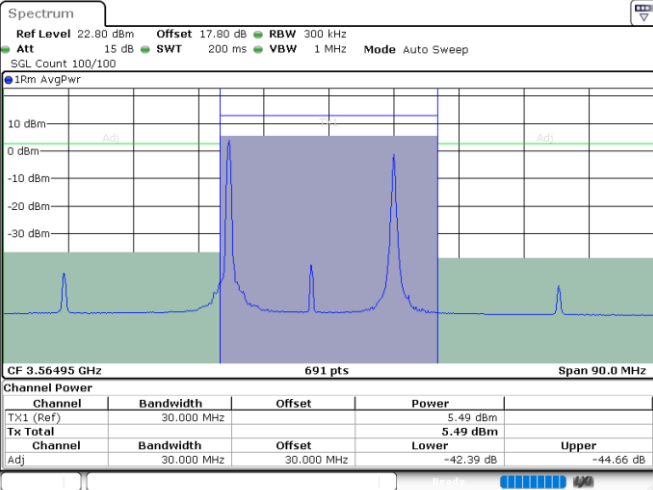

LTE Band 48C / 5MHz+20MHz

64QAM

Lowest Channel / 1RB0 and 1RB99

Lowest Channel / 1RB24 and 1RB0

Date: 23.JUL.2024 23:07:25