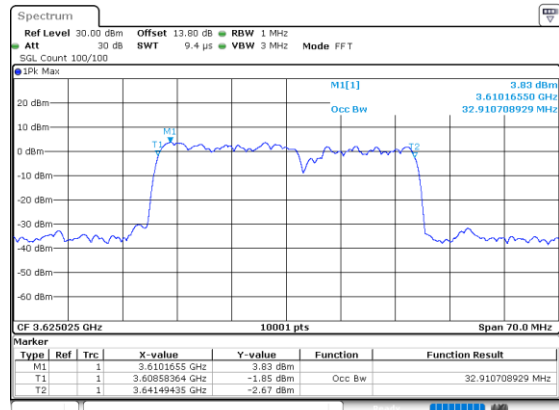

LTE Band 48C

16QAM

Middle Channel / 20MHz+20MHz

N/A

LTE Band 48C

64QAM

Middle Channel / 5MHz+20MHz

Date: 24.JUL.2024 09:52:25

Middle Channel / 10MHz+20MHz

Date: 24.JUL.2024 10:29:43

Middle Channel / 15MHz+20MHz

Date: 24.JUL.2024 10:43:38

Middle Channel / 20MHz+5MHz

Date: 24.JUL.2024 10:22:45

Middle Channel / 20MHz+10MHz

Date: 24.JUL.2024 10:36:43

Middle Channel / 20MHz+15MHz

Date: 24.JUL.2024 10:50:39

LTE Band 48C

64QAM

Middle Channel / 20MHz+20MHz

N/A

LTE Band 48C

256QAM