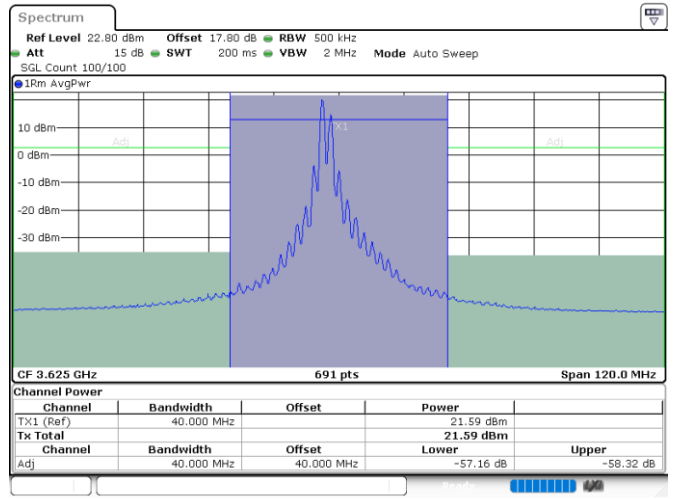

LTE Band 48C / 15MHz+20MHz

QPSK

Middle Channel / 1RB0 and 1RB99

Middle Channel / 1RB74 and 1RB0

Date: 24.JUL.2024 06:10:16

Date: 24.JUL.2024 06:11:22

Middle Channel / FullIRB

N/A

Date: 24.JUL.2024 06:10:37

LTE Band 48C / 15MHz+20MHz

QPSK

Highest Channel / 1RB0 and 1RB99

Highest Channel / 1RB74 and 1RB0

Date: 24.JUL.2024 06:38:29

Date: 24.JUL.2024 06:46:02

Highest Channel / FullIRB