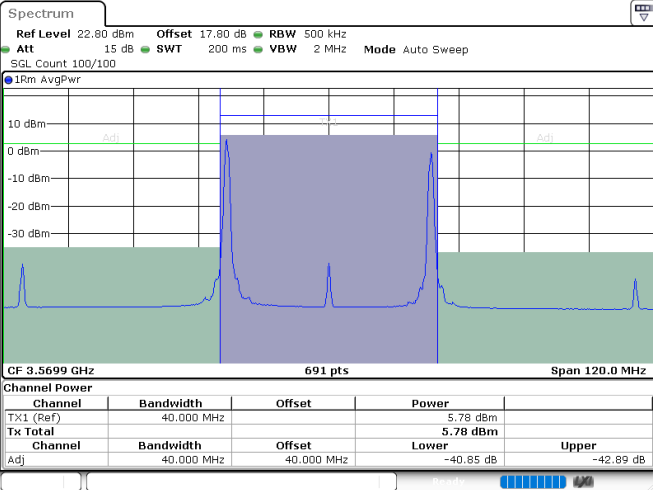

Middle Channel / 1RB0 and 1RB74

Middle Channel / 1RB99 and 1RB0

Date: 24.JUL.2024 07:44:33

Date: 24.JUL.2024 07:45:35

Middle Channel / FullIRB

N/A

Date: 24.JUL.2024 07:13:59

LTE Band 48C / 20MHz+15MHz

QPSK

Highest Channel / 1RB0 and 1RB74

Highest Channel / 1RB99 and 1RB0

Date: 24.JUL.2024 08:12:43

Date: 24.JUL.2024 08:20:16

Highest Channel / FullRB

N/A

Date: 24.JUL.2024 08:11:35

LTE Band 48C / 20MHz+20MHz

QPSK

Lowest Channel / 1RB0 and 1RB99

Lowest Channel / 1RB99 and 1RB0

Date: 24.JUL.2024 08:45:42

Date: 24.JUL.2024 08:46:40

Lowest Channel / FullIRB

N/A