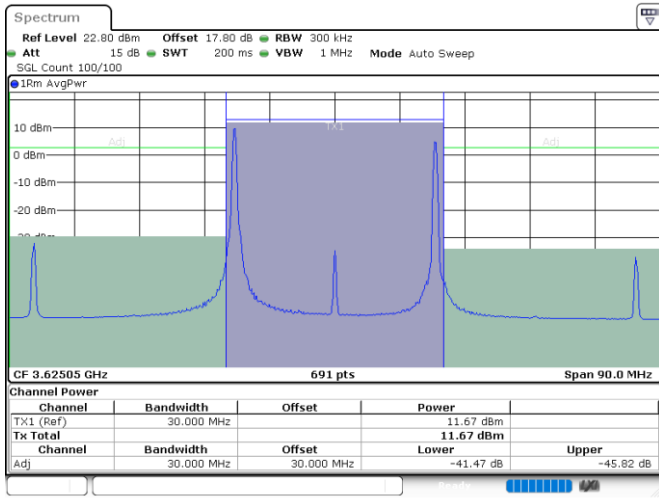

LTE Band 48C / 20MHz+10MHz

QPSK

Middle Channel / 1RB0 and 1RB49

Middle Channel / 1RB99 and 1RB0

Date: 24.JUL.2024 04:35:49

Date: 24.JUL.2024 04:36:53