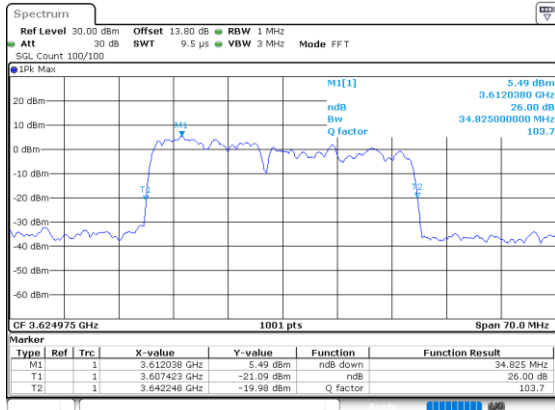

LTE Band 48C

64QAM

Middle Channel / 5MHz+20MHz

Date: 24.JUL.2024 10:17:39

Middle Channel / 10MHz+20MHz

Date: 24.JUL.2024 10:31:24

Middle Channel / 15MHz+20MHz

Date: 24.JUL.2024 10:45:24

Middle Channel / 20MHz+5MHz

Date: 24.JUL.2024 10:24:29

Middle Channel / 20MHz+10MHz

Date: 24.JUL.2024 10:38:23

Middle Channel / 20MHz+15MHz

Date: 24.JUL.2024 10:52:22

LTE Band 48C

64QAM