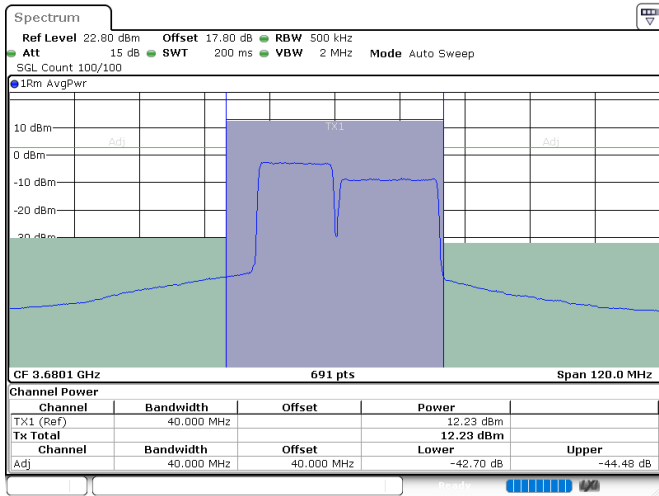

Date: 24.JUL.2024 06:10:37

LTE Band 48C / 15MHz+20MHz

QPSK

Highest Channel / 1RB0 and 1RB99

Highest Channel / 1RB74 and 1RB0

Date: 24.JUL.2024 06:38:29

Date: 24.JUL.2024 06:46:02

Highest Channel / FullIRB

N/A

Date: 24.JUL.2024 06:37:23

LTE Band 48C / 20MHz+5MHz

QPSK

Lowest Channel / 1RB0 and 1RB24

Lowest Channel / 1RB99 and 1RB0

Date: 24.JUL.2024 00:53:19

Date: 24.JUL.2024 00:54:21