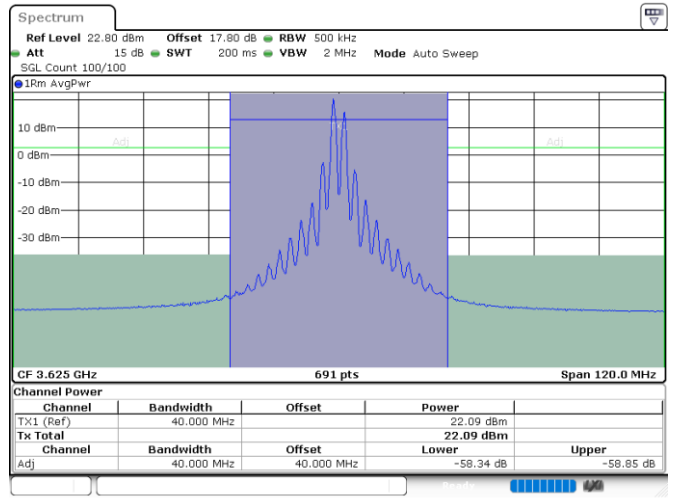

LTE Band 48C / 20MHz+20MHz

QPSK

Lowest Channel / 1RB0 and 1RB99

Lowest Channel / 1RB99 and 1RB0

Date: 24.JUL.2024 08:45:42

Date: 24.JUL.2024 08:46:40

Lowest Channel / FullIRB

N/A

Date: 24.JUL.2024 08:39:39

LTE Band 48C / 20MHz+20MHz

QPSK

MiddleChannel / 1RB0 and 1RB99

Middle Channel / 1RB99 and 1RB0

Date: 24.JUL.2024 09:15:28

Date: 24.JUL.2024 09:16:28

Middle Channel / FullIRB

N/A

Date: 24.JUL.2024 09:08:23

LTE Band 48C / 20MHz+20MHz

QPSK

Highest Channel / 1RB0 and 1RB99

Highest Channel / 1RB99 and 1RB0

Date: 24.JUL.2024 09:42:24

Date: 24.JUL.2024 09:49:35

Highest Channel / FullIRB

N/A

Date: 24.JUL.2024 09:41:24

LTE Band 48C / 5MHz+20MHz

16QAM

Lowest Channel / 1RB0 and 1RB99

Lowest Channel / 1RB24 and 1RB0

Date: 23.JUL.2024 23:09:40