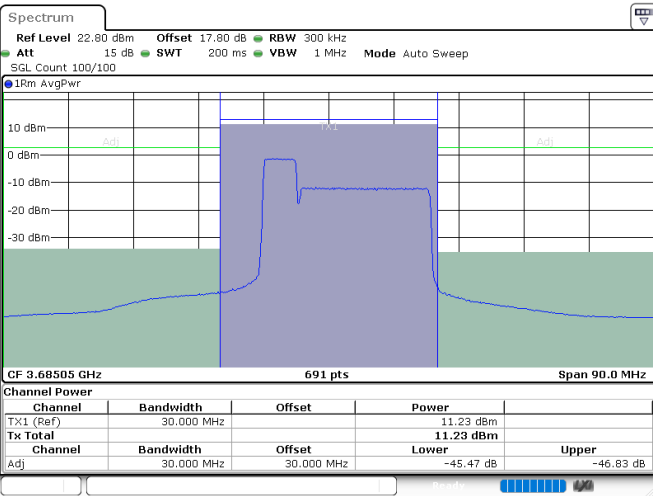

Middle Channel / FullIRB

N/A

Date: 23.JUL.2024 23:37:19

LTE Band 48C / 5MHz+20MHz

QPSK

Highest Channel / 1RB0 and 1RB99

Highest Channel / 1RB24 and 1RB0

Date: 24.JUL.2024 00:15:34

Date: 24.JUL.2024 00:25:54

Highest Channel / FullRB

N/A

Date: 24.JUL.2024 00:14:29

LTE Band 48C / 10MHz+20MHz

QPSK

Lowest Channel / 1RB0 and 1RB99

Lowest Channel / 1RB49 and 1RB0