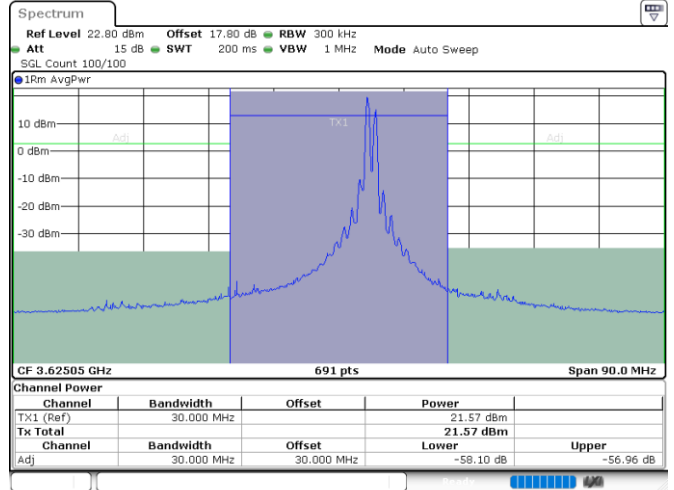

Highest Channel / 1RB0 and 1RB24

Highest Channel / 1RB99 and 1RB0

Date: 24.JUL.2024 01:57:00

Date: 24.JUL.2024 02:02:28

Highest Channel / FullIRB

N/A

Date: 24.JUL.2024 01:53:40

LTE Band 48C / 20MHz+10MHz

LTE Band 48C / 20MHz+10MHz

16QAM

Middle Channel / 1RB0 and 1RB49

Middle Channel / 1RB99 and 1RB0

Date: 24.JUL.2024 04:34:43

Date: 24.JUL.2024 04:37:55

Middle Channel / FullIRB

N/A