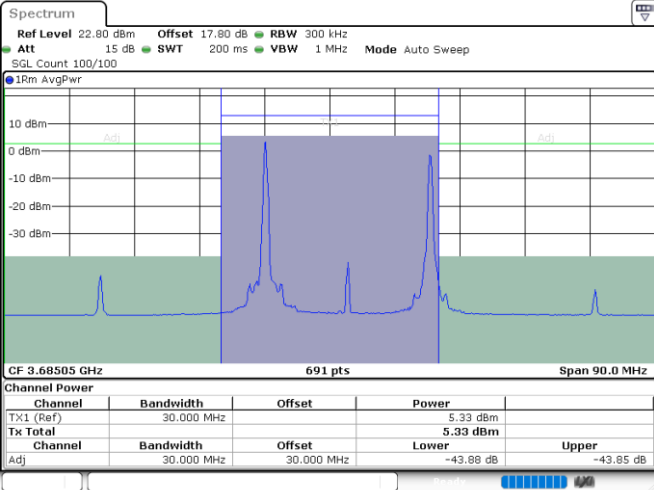

Date: 23.JUL.2024 23:43:55

Date: 23.JUL.2024 23:48:04

Middle Channel / FullIRB

N/A

Date: 23.JUL.2024 23:39:26

LTE Band 48C / 5MHz+20MHz

16QAM

Highest Channel / 1RB0 and 1RB99

Highest Channel / 1RB24 and 1RB0

Date: 24.JUL.2024 00:16:39

Date: 24.JUL.2024 00:24:50

Highest Channel / FullRB

N/A

Date: 24.JUL.2024 00:13:24

LTE Band 48C / 10MHz+20MHz

16QAM