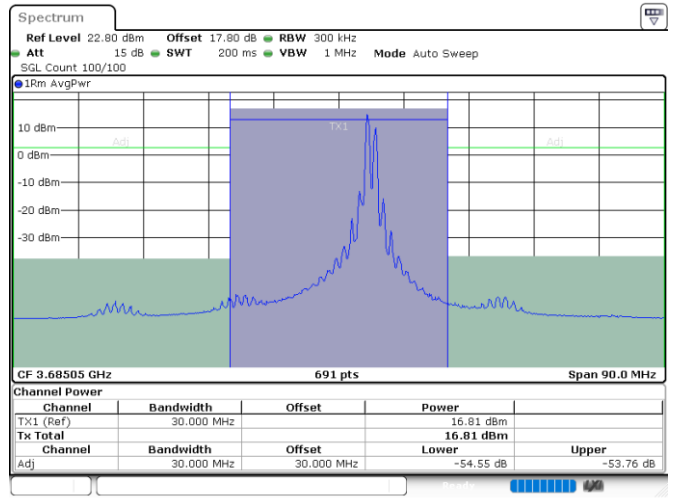

Lowest Channel / 1RB99 and 1RB0

Date: 24.JUL.2024 04:04:16

Date: 24.JUL.2024 04:05:21

Lowest Channel / FullIRB

N/A

Date: 24.JUL.2024 03:56:35

LTE Band 48C / 20MHz+10MHz

QPSK

Middle Channel / 1RB0 and 1RB49

Middle Channel / 1RB99 and 1RB0

Date: 24.JUL.2024 04:35:49

Date: 24.JUL.2024 04:36:53

Middle Channel / FullIRB

N/A

Date: 24.JUL.2024 04:28:06

LTE Band 48C / 20MHz+10MHz

QPSK

Highest Channel / 1RB0 and 1RB49

Highest Channel / 1RB99 and 1RB0

Highest Channel / FullRB

N/A

LTE Band 48C / 20MHz+15MHz

QPSK

Lowest Channel / 1RB0 and 1RB74