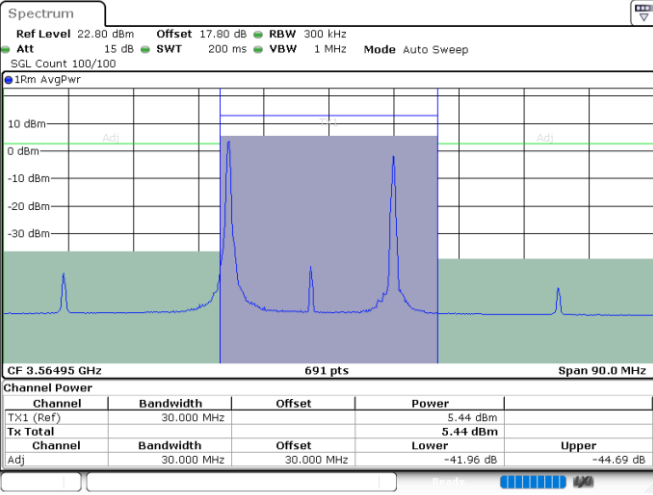

Middle Channel / FullIRB

N/A

Date: 24.JUL.2024 06:03:42

LTE Band 48C / 15MHz+20MHz

16QAM

Highest Channel / 1RB0 and 1RB99

Highest Channel / 1RB74 and 1RB0

Date: 24.JUL.2024 06:39:35

Date: 24.JUL.2024 06:44:59

Highest Channel / FullIRB

N/A

Date: 24.JUL.2024 06:36:19

LTE Band 48C / 20MHz+5MHz

16QAM

Lowest Channel / 1RB0 and 1RB24

Lowest Channel / 1RB99 and 1RB0

Date: 24.JUL.2024 00:52:16

Date: 24.JUL.2024 00:55:25

Lowest Channel / FullIRB

N/A

Date: 24.JUL.2024 00:46:45

LTE Band 48C / 20MHz+5MHz

16QAM

Middle Channel / 1RB0 and 1RB24