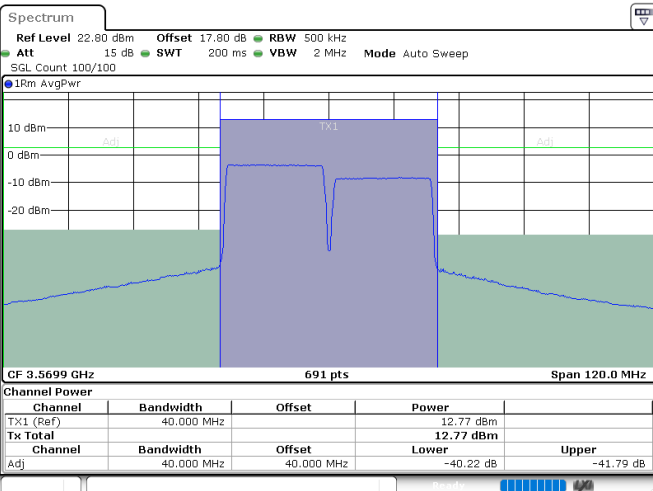

QPSK

Highest Channel / 1RB0 and 1RB74

Highest Channel / 1RB99 and 1RB0

Date: 24.JUL.2024 08:12:43

Date: 24.JUL.2024 08:20:16

Highest Channel / FullRB

N/A

Date: 24.JUL.2024 08:11:35

LTE Band 48C / 20MHz+20MHz

QPSK

Lowest Channel / 1RB0 and 1RB99

Lowest Channel / 1RB99 and 1RB0

Date: 24.JUL.2024 08:45:42

Date: 24.JUL.2024 08:46:40

Lowest Channel / FullIRB

N/A

Date: 24.JUL.2024 08:39:39

LTE Band 48C / 20MHz+20MHz

QPSK

MiddleChannel / 1RB0 and 1RB99

Middle Channel / 1RB99 and 1RB0

Date: 24.JUL.2024 09:15:28

Date: 24.JUL.2024 09:16:28

Middle Channel / FullIRB