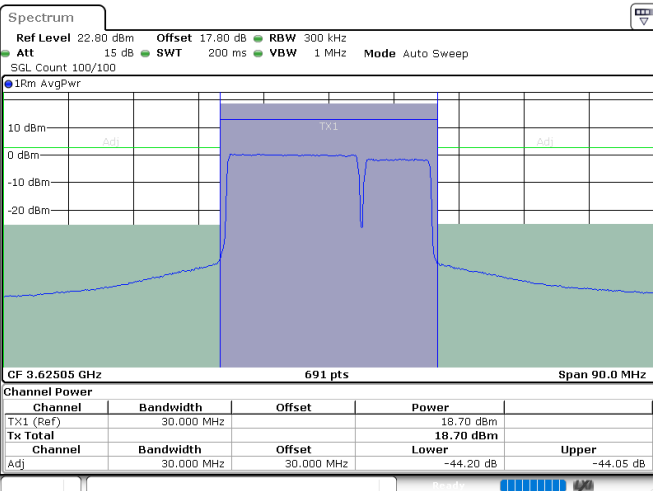

Highest Channel / 1RB0 and 1RB24

Highest Channel / 1RB99 and 1RB0

Date: 24.JUL.2024 01:57:00

Date: 24.JUL.2024 02:02:28

Highest Channel / FullIRB

N/A

Date: 24.JUL.2024 01:53:40

LTE Band 48C / 20MHz+10MHz

LTE Band 48C / 20MHz+10MHz

16QAM

Middle Channel / 1RB0 and 1RB49

Middle Channel / 1RB99 and 1RB0

Date: 24.JUL.2024 04:34:43

Date: 24.JUL.2024 04:37:55

Middle Channel / FullIRB

N/A