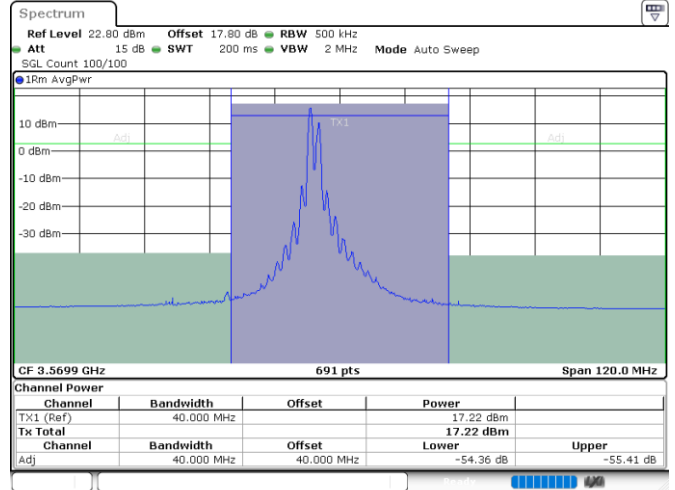

LTE Band 48C / 10MHz+20MHz

16QAM

Highest Channel / 1RB0 and 1RB99

Highest Channel / 1RB49 and 1RB0

Date: 24.JUL.2024 03:30:47

Date: 24.JUL.2024 03:36:12

Highest Channel / FullRB

N/A

Date: 24.JUL.2024 03:27:33

LTE Band 48C / 15MHz+20MHz

16QAM

Lowest Channel / 1RB0 and 1RB99

Lowest Channel / 1RB74 and 1RB0

Date: 24.JUL.2024 05:37:42

Date: 24.JUL.2024 05:40:59

Lowest Channel / FullIRB