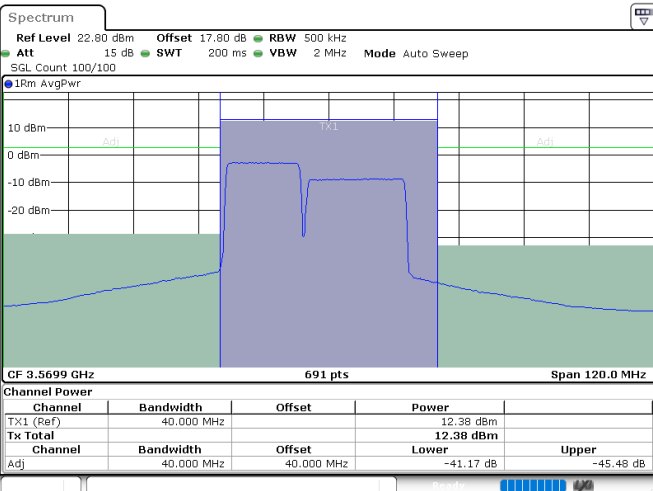

Highest Channel / 1RB0 and 1RB99

Highest Channel / 1RB49 and 1RB0

Date: 24.JUL.2024 03:29:43

Date: 24.JUL.2024 03:37:17

Highest Channel / FullRB

N/A

Date: 24.JUL.2024 03:28:37

LTE Band 48C / 15MHz+20MHz

QPSK

Lowest Channel / 1RB0 and 1RB99

Lowest Channel / 1RB74 and 1RB0

Date: 24.JUL.2024 05:38:47

Date: 24.JUL.2024 05:39:53

Lowest Channel / FullIRB

N/A

Date: 24.JUL.2024 05:31:09

LTE Band 48C / 15MHz+20MHz

QPSK

Middle Channel / 1RB0 and 1RB99

Middle Channel / 1RB74 and 1RB0

Date: 24.JUL.2024 06:10:16

Date: 24.JUL.2024 06:11:22

Middle Channel / FullIRB

N/A

Date: 24.JUL.2024 06:10:37

LTE Band 48C / 15MHz+20MHz

QPSK

Highest Channel / 1RB0 and 1RB99

Highest Channel / 1RB74 and 1RB0

Date: 24.JUL.2024 06:38:29

Date: 24.JUL.2024 06:46:02

Highest Channel / FullIRB