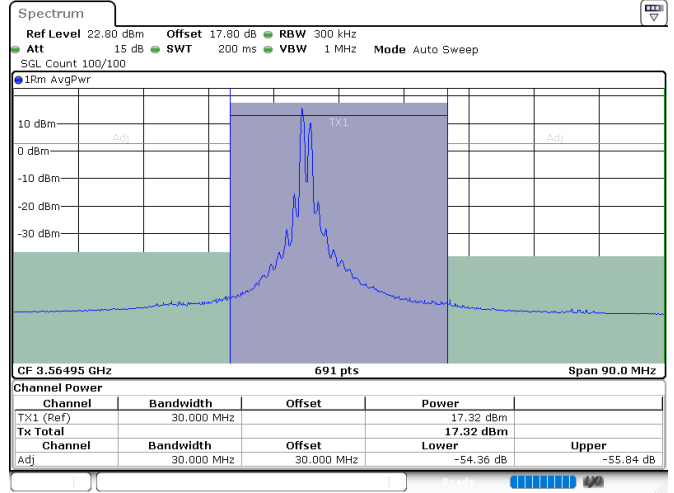

Date: 23.JUL.2024 23:43:55

Date: 23.JUL.2024 23:48:04

Middle Channel / FullIRB

N/A

Date: 23.JUL.2024 23:39:26

LTE Band 48C / 5MHz+20MHz

16QAM

Highest Channel / 1RB0 and 1RB99

Highest Channel / 1RB24 and 1RB0

Date: 24.JUL.2024 00:16:39

Date: 24.JUL.2024 00:24:50

Highest Channel / FullRB

N/A

Date: 24.JUL.2024 00:13:24

LTE Band 48C / 10MHz+20MHz

16QAM

Lowest Channel / 1RB0 and 1RB99

Lowest Channel / 1RB49 and 1RB0

Date: 24.JUL.2024 02:29:38

Date: 24.JUL.2024 02:32:49

Lowest Channel / FullIRB

N/A

Date: 24.JUL.2024 02:24:12

LTE Band 48C / 10MHz+20MHz