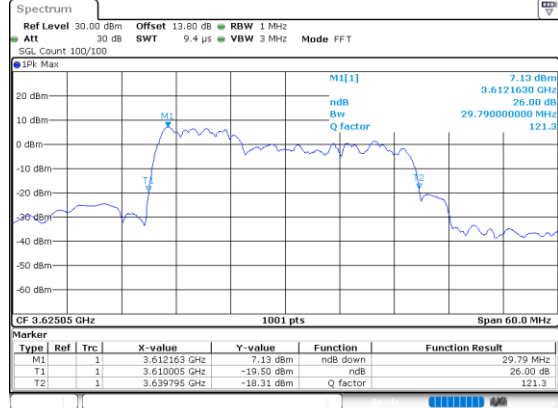

LTE Band 48C

64QAM

Middle Channel / 5MHz+20MHz

Date: 24.JUL.2024 10:17:39

Middle Channel / 10MHz+20MHz

Date: 24.JUL.2024 10:31:24

Middle Channel / 15MHz+20MHz

Date: 24.JUL.2024 10:45:24

Middle Channel / 20MHz+5MHz

Date: 24.JUL.2024 10:24:29

Middle Channel / 20MHz+10MHz

Date: 24.JUL.2024 10:38:23

Middle Channel / 20MHz+15MHz

Date: 24.JUL.2024 10:52:22

LTE Band 48C

64QAM