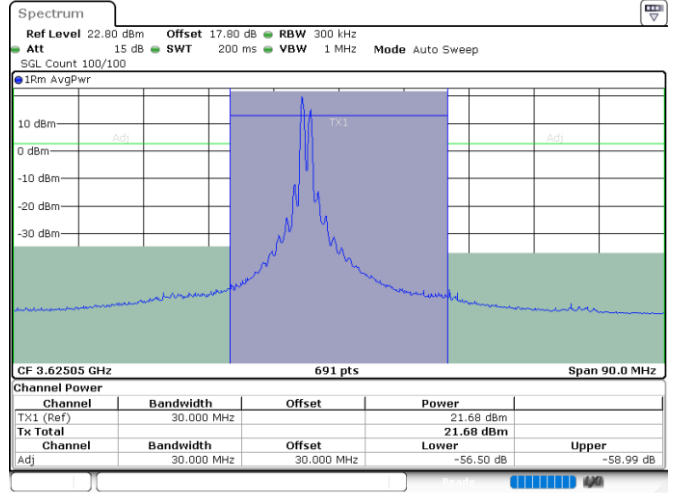

Date: 24.JUL.2024 03:03:58