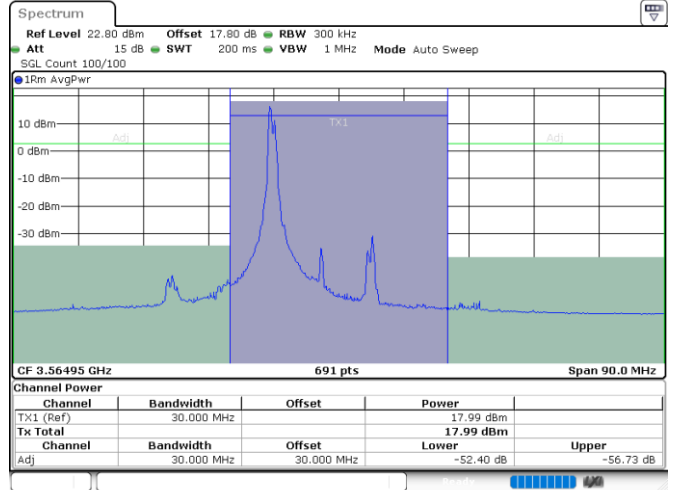

N/A

Date: 24.JUL.2024 09:08:23

LTE Band 48C / 20MHz+20MHz

QPSK

Highest Channel / 1RB0 and 1RB99

Highest Channel / 1RB99 and 1RB0

Date: 24.JUL.2024 09:42:24

Date: 24.JUL.2024 09:49:35

Highest Channel / FullIRB

N/A

Date: 24.JUL.2024 09:41:24

LTE Band 48C / 5MHz+20MHz

16QAM

Lowest Channel / 1RB0 and 1RB99

Lowest Channel / 1RB24 and 1RB0

Date: 23.JUL.2024 23:09:40