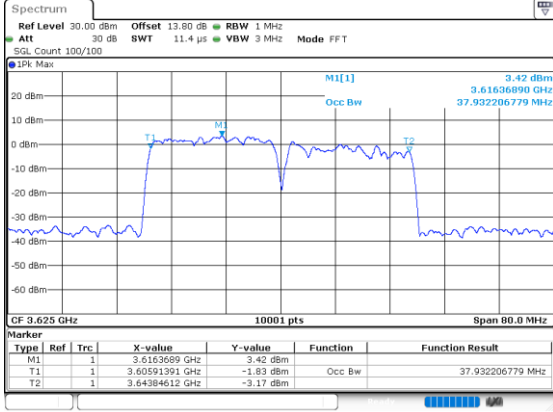

Middle Channel / 20MHz+10MHz

Date: 24.JUL.2024 10:37:34

Middle Channel / 20MHz+15MHz

Date: 24.JUL.2024 10:51:33

LTE Band 48C

256QAM

Middle Channel / 20MHz+20MHz

N/A

ACLR

LTE Band 48C / 5MHz+20MHz

QPSK

Lowest Channel / 1RB0 and 1RB99

Lowest Channel / 1RB24 and 1RB0

Date: 23.JUL.2024 23:10:55

Date: 23.JUL.2024 23:12:00

Lowest Channel / FullIRB