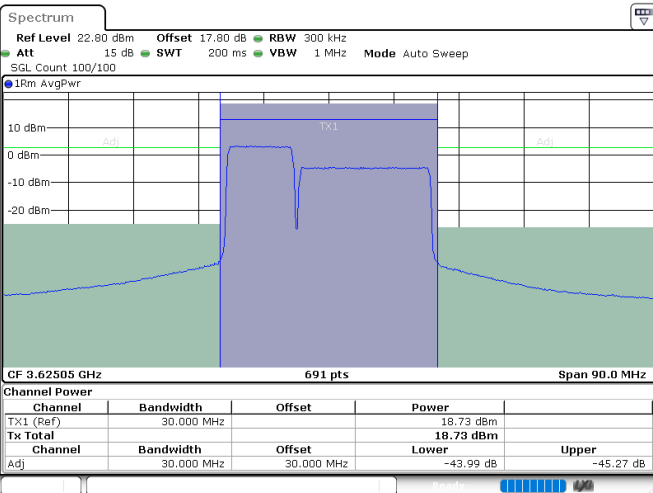

Lowest Channel / 1RB0 and 1RB99

Lowest Channel / 1RB49 and 1RB0

Date: 24.JUL.2024 02:29:38

Date: 24.JUL.2024 02:32:49

Lowest Channel / FullIRB

N/A

Date: 24.JUL.2024 02:24:12

LTE Band 48C / 10MHz+20MHz

16QAM

Middle Channel / 1RB0 and 1RB99

Middle Channel / 1RB49 and 1RB0

Date: 24.JUL.2024 03:00:46

Date: 24.JUL.2024 03:03:58

Middle Channel / FullIRB

N/A

Date: 24.JUL.2024 02:55:21

LTE Band 48C / 10MHz+20MHz

16QAM

Highest Channel / 1RB0 and 1RB99

Highest Channel / 1RB49 and 1RB0

Date: 24.JUL.2024 03:30:47

Date: 24.JUL.2024 03:36:12

Highest Channel / FullRB

N/A