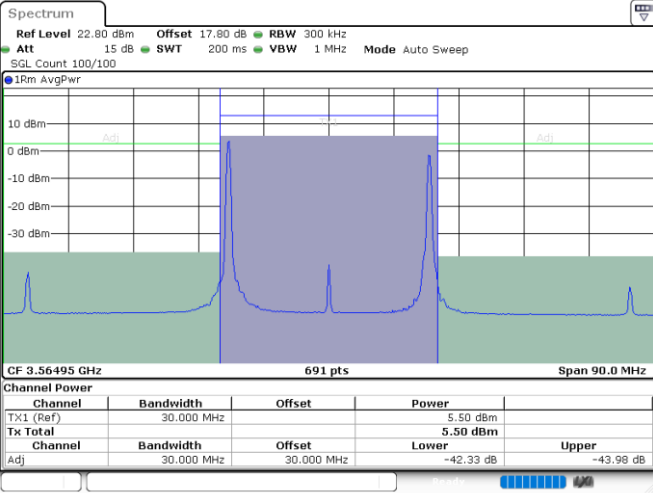

Date: 23.JUL.2024 23:43:55

Date: 23.JUL.2024 23:48:04

Middle Channel / FullIRB

N/A

Date: 23.JUL.2024 23:39:26

LTE Band 48C / 5MHz+20MHz

16QAM

Highest Channel / 1RB0 and 1RB99

Highest Channel / 1RB24 and 1RB0

Date: 24.JUL.2024 00:16:39

Date: 24.JUL.2024 00:24:50

Highest Channel / FullRB

N/A

Date: 24.JUL.2024 00:13:24

LTE Band 48C / 10MHz+20MHz

16QAM

Lowest Channel / 1RB0 and 1RB99

Lowest Channel / 1RB49 and 1RB0

Date: 24.JUL.2024 02:29:38

Date: 24.JUL.2024 02:32:49

Lowest Channel / FullIRB

N/A

Date: 24.JUL.2024 02:24:12

LTE Band 48C / 10MHz+20MHz