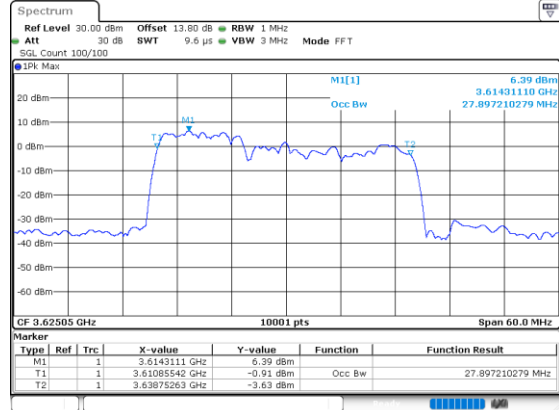

Middle Channel / 10MHz+20MHz

Date: 24.JUL.2024 10:29:43