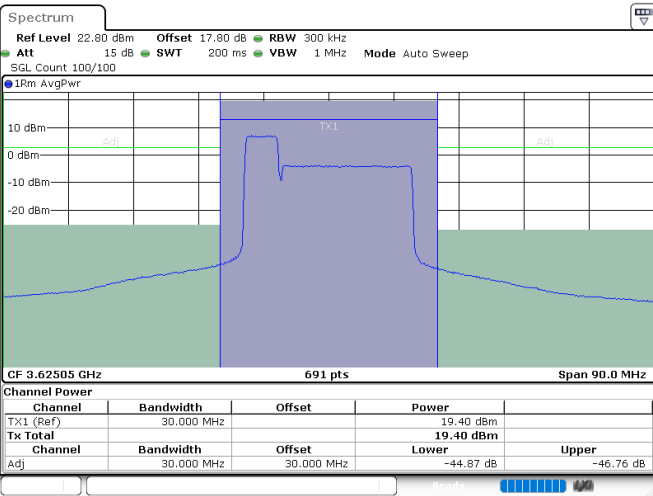

Highest Channel / FullIRB

N/A

Date: 24.JUL.2024 09:41:24

LTE Band 48C / 5MHz+20MHz

16QAM

Lowest Channel / 1RB0 and 1RB99

Lowest Channel / 1RB24 and 1RB0

Date: 23.JUL.2024 23:09:40

Date: 23.JUL.2024 23:13:03

Lowest Channel / FullIRB

N/A

Date: 23.JUL.2024 23:04:07

LTE Band 48C / 5MHz+20MHz

16QAM

Middle Channel / 1RB0 and 1RB99

Middle Channel / 1RB24 and 1RB0

Date: 23.JUL.2024 23:43:55

Date: 23.JUL.2024 23:48:04

Middle Channel / FullIRB

N/A

Date: 23.JUL.2024 23:39:26

LTE Band 48C / 5MHz+20MHz

16QAM

Highest Channel / 1RB0 and 1RB99

Highest Channel / 1RB24 and 1RB0

Date: 24.JUL.2024 00:16:39

Date: 24.JUL.2024 00:24:50

Highest Channel / FullRB

N/A

Date: 24.JUL.2024 00:13:24

LTE Band 48C / 10MHz+20MHz

16QAM