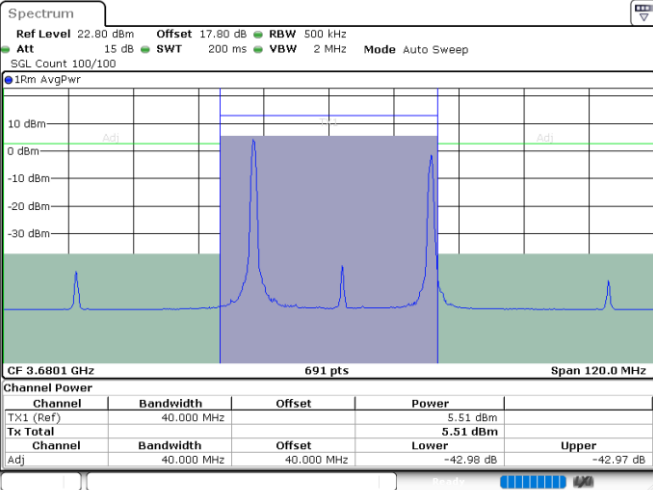

Middle Channel / FullIRB

N/A

Date: 24.JUL.2024 06:03:42

LTE Band 48C / 15MHz+20MHz

16QAM

Highest Channel / 1RB0 and 1RB99

Highest Channel / 1RB74 and 1RB0

Date: 24.JUL.2024 06:39:35

Date: 24.JUL.2024 06:44:59

Highest Channel / FullIRB

N/A

Date: 24.JUL.2024 06:36:19

LTE Band 48C / 20MHz+5MHz

16QAM

Lowest Channel / 1RB0 and 1RB24

Lowest Channel / 1RB99 and 1RB0