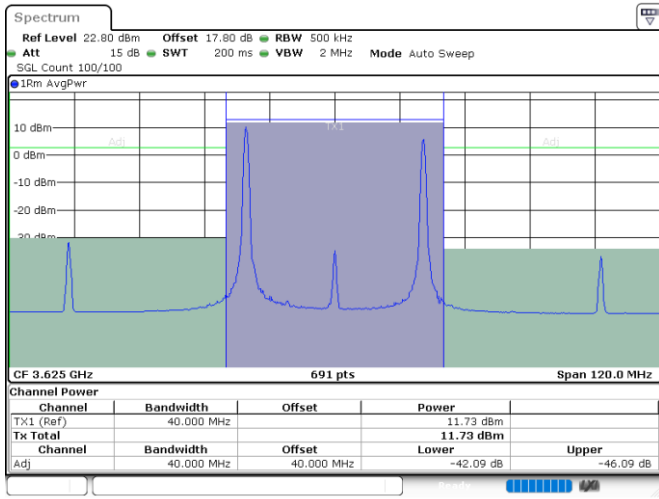

LTE Band 48C / 15MHz+20MHz

QPSK

Middle Channel / 1RB0 and 1RB99

Middle Channel / 1RB74 and 1RB0

Date: 24.JUL.2024 06:10:16