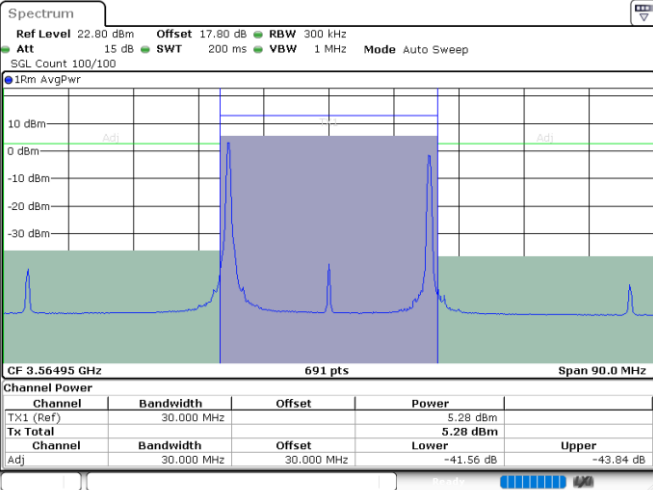

Date: 24.JUL.2024 01:28:04

Middle Channel / FullIRB

N/A

Date: 24.JUL.2024 01:17:25

LTE Band 48C / 20MHz+5MHz

QPSK

Highest Channel / 1RB0 and 1RB24

Highest Channel / 1RB99 and 1RB0

Date: 24.JUL.2024 01:55:52

Date: 24.JUL.2024 02:03:33

Highest Channel / FullIRB

N/A

Date: 24.JUL.2024 01:54:45

LTE Band 48C / 20MHz+10MHz

QPSK

Lowest Channel / 1RB0 and 1RB49

Lowest Channel / 1RB99 and 1RB0

Date: 24.JUL.2024 04:04:16

Date: 24.JUL.2024 04:05:21

Lowest Channel / FullIRB

N/A

Date: 24.JUL.2024 03:56:35

LTE Band 48C / 20MHz+10MHz

QPSK