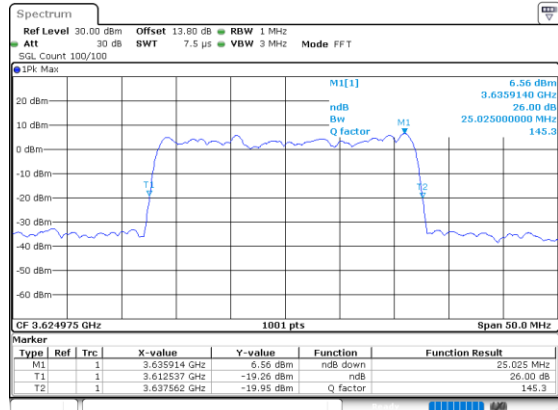

Middle Channel / 20MHz+5MHz

Date: 24.JUL.2024 10:24:29