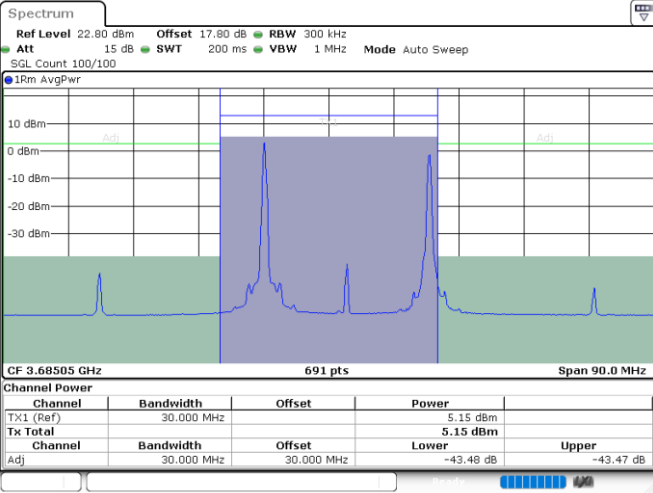

Middle Channel / FullIRB

N/A

Date: 23.JUL.2024 23:37:19

LTE Band 48C / 5MHz+20MHz

QPSK

Highest Channel / 1RB0 and 1RB99

Highest Channel / 1RB24 and 1RB0

Date: 24.JUL.2024 00:15:34

Date: 24.JUL.2024 00:25:54

Highest Channel / FullRB

N/A

Date: 24.JUL.2024 00:14:29

LTE Band 48C / 10MHz+20MHz

QPSK

Lowest Channel / 1RB0 and 1RB99

Lowest Channel / 1RB49 and 1RB0