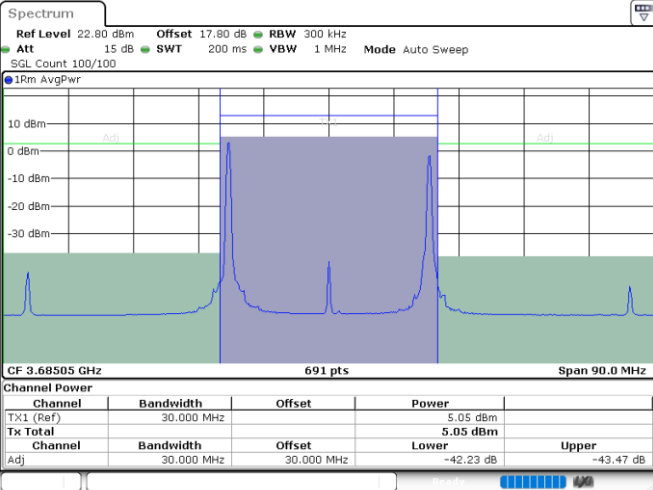

Middle Channel / 1RB49 and 1RB0

Date: 24.JUL.2024 03:01:49

Date: 24.JUL.2024 03:02:55

Middle Channel / FullIRB

N/A

Date: 24.JUL.2024 02:54:16

LTE Band 48C / 10MHz+20MHz

QPSK

Highest Channel / 1RB0 and 1RB99

Highest Channel / 1RB49 and 1RB0

Date: 24.JUL.2024 03:29:43

Date: 24.JUL.2024 03:37:17

Highest Channel / FullRB

N/A

Date: 24.JUL.2024 03:28:37

LTE Band 48C / 15MHz+20MHz