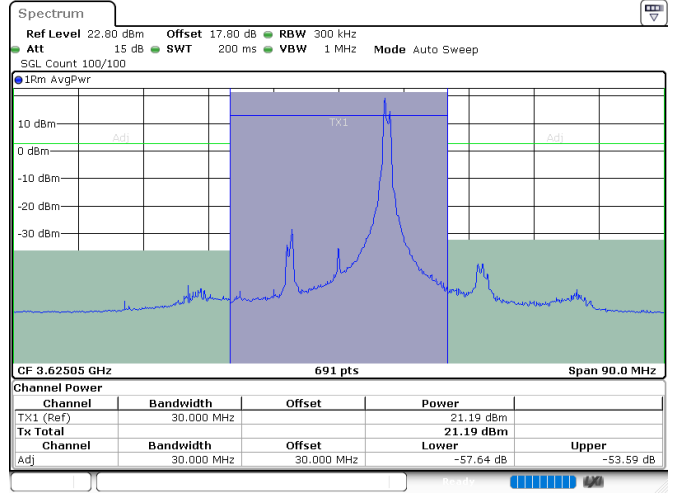

Date: 24.JUL.2024 06:44:59

Highest Channel / FullIRB

N/A

Date: 24.JUL.2024 06:36:19

LTE Band 48C / 20MHz+5MHz

16QAM

Lowest Channel / 1RB0 and 1RB24

Lowest Channel / 1RB99 and 1RB0

Date: 24.JUL.2024 00:52:16

Date: 24.JUL.2024 00:55:25

Lowest Channel / FullIRB

N/A

Date: 24.JUL.2024 00:46:45

LTE Band 48C / 20MHz+5MHz

16QAM

Middle Channel / 1RB0 and 1RB24

Middle Channel / 1RB99 and 1RB0

Date: 24.JUL.2024 01:23:58

Date: 24.JUL.2024 01:29:11

Middle Channel / FullIRB

N/A

Date: 24.JUL.2024 01:18:31

LTE Band 48C / 20MHz+5MHz

16QAM

Highest Channel / 1RB0 and 1RB24

Highest Channel / 1RB99 and 1RB0

Date: 24.JUL.2024 01:57:00

Date: 24.JUL.2024 02:02:28

Highest Channel / FullIRB

N/A

Date: 24.JUL.2024 01:53:40

LTE Band 48C / 20MHz+10MHz