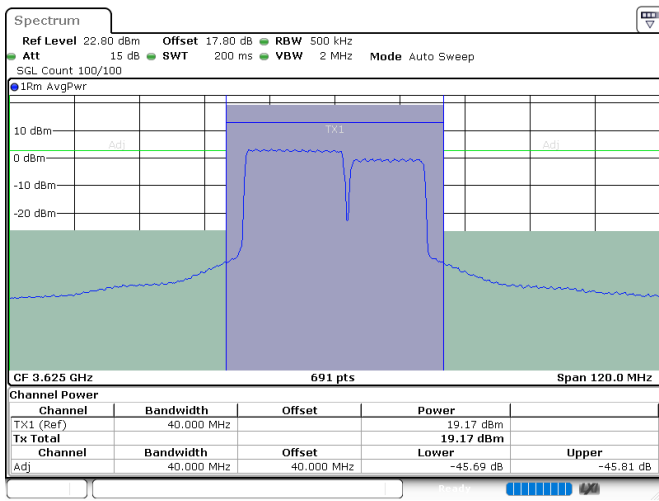

Lowest Channel / 1RB99 and 1RB0

Date: 24.JUL.2024 07:13:12

Date: 24.JUL.2024 07:14:17

Lowest Channel / FullIRB

N/A

Date: 24.JUL.2024 07:05:34

LTE Band 48C / 20MHz+15MHz

QPSK

Middle Channel / 1RB0 and 1RB74

Middle Channel / 1RB99 and 1RB0

Date: 24.JUL.2024 07:44:33

Date: 24.JUL.2024 07:45:35

Middle Channel / FullIRB

N/A

Date: 24.JUL.2024 07:13:59

LTE Band 48C / 20MHz+15MHz

QPSK

Highest Channel / 1RB0 and 1RB74

Highest Channel / 1RB99 and 1RB0

Date: 24.JUL.2024 08:12:43

Date: 24.JUL.2024 08:20:16

Highest Channel / FullRB

N/A

Date: 24.JUL.2024 08:11:35