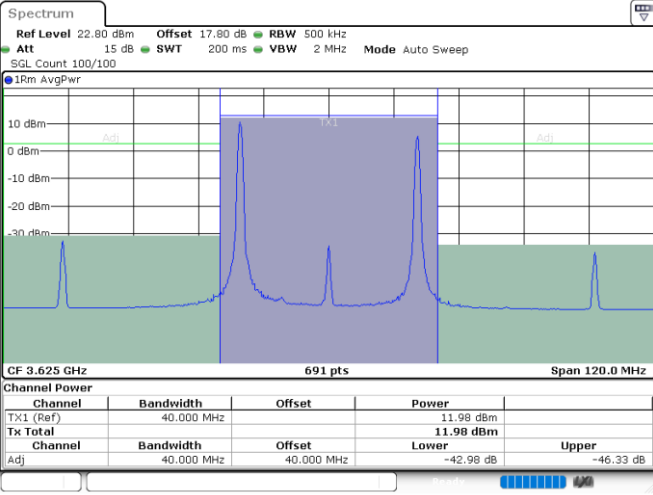

Date: 24.JUL.2024 03:27:33

LTE Band 48C / 15MHz+20MHz

16QAM

Lowest Channel / 1RB0 and 1RB99

Lowest Channel / 1RB74 and 1RB0

Date: 24.JUL.2024 05:37:42

Date: 24.JUL.2024 05:40:59

Lowest Channel / FullIRB

N/A

Date: 24.JUL.2024 05:32:13

LTE Band 48C / 15MHz+20MHz

16QAM

Middle Channel / 1RB0 and 1RB99

Middle Channel / 1RB74 and 1RB0

Date: 24.JUL.2024 06:09:10

Date: 24.JUL.2024 06:12:25

Middle Channel / FullIRB

N/A

Date: 24.JUL.2024 06:03:42

LTE Band 48C / 15MHz+20MHz

16QAM

Highest Channel / 1RB0 and 1RB99

Highest Channel / 1RB74 and 1RB0

Date: 24.JUL.2024 06:39:35