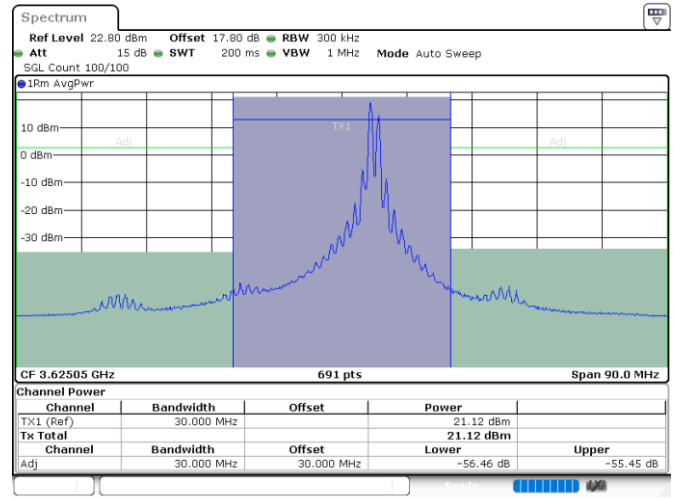

Date: 24.JUL.2024 01:55:52

Date: 24.JUL.2024 02:03:33

Highest Channel / FullIRB

N/A

Date: 24.JUL.2024 01:54:45

LTE Band 48C / 20MHz+10MHz

QPSK

Lowest Channel / 1RB0 and 1RB49

Lowest Channel / 1RB99 and 1RB0

Date: 24.JUL.2024 04:04:16

Date: 24.JUL.2024 04:05:21

Lowest Channel / FullIRB

N/A

Date: 24.JUL.2024 03:56:35

LTE Band 48C / 20MHz+10MHz

QPSK

Middle Channel / 1RB0 and 1RB49

Middle Channel / 1RB99 and 1RB0

Date: 24.JUL.2024 04:35:49

Date: 24.JUL.2024 04:36:53

Middle Channel / FullIRB

N/A

Date: 24.JUL.2024 04:28:06

LTE Band 48C / 20MHz+10MHz