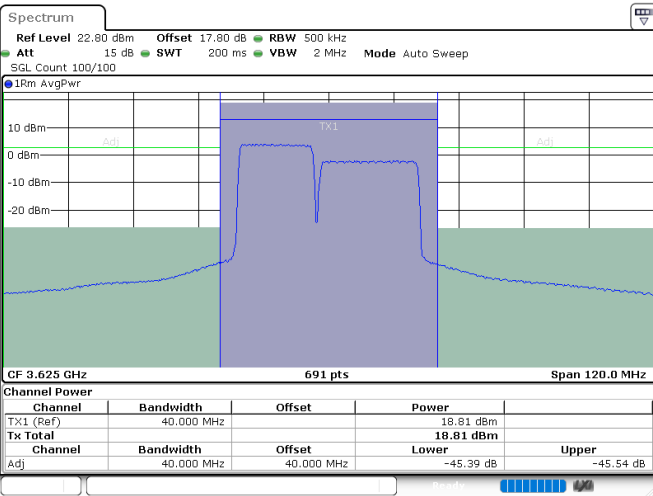

Date: 24.JUL.2024 03:27:33

LTE Band 48C / 15MHz+20MHz

16QAM

Lowest Channel / 1RB0 and 1RB99

Lowest Channel / 1RB74 and 1RB0

Date: 24.JUL.2024 05:37:42

Date: 24.JUL.2024 05:40:59

Lowest Channel / FullIRB

N/A

Date: 24.JUL.2024 05:32:13

LTE Band 48C / 15MHz+20MHz

16QAM

Middle Channel / 1RB0 and 1RB99

Middle Channel / 1RB74 and 1RB0

Date: 24.JUL.2024 06:09:10

Date: 24.JUL.2024 06:12:25

Middle Channel / FullIRB

N/A

Date: 24.JUL.2024 06:03:42

LTE Band 48C / 15MHz+20MHz

16QAM

Highest Channel / 1RB0 and 1RB99

Highest Channel / 1RB74 and 1RB0

Date: 24.JUL.2024 06:39:35

Date: 24.JUL.2024 06:44:59

Highest Channel / FullIRB

N/A

Date: 24.JUL.2024 06:36:19

LTE Band 48C / 20MHz+5MHz

16QAM

Lowest Channel / 1RB0 and 1RB24

Lowest Channel / 1RB99 and 1RB0