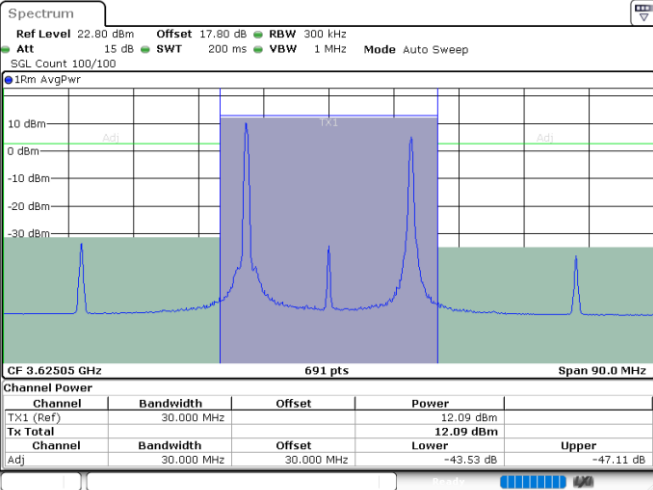

Highest Channel / FullIRB

N/A

Date: 24.JUL.2024 09:41:24

LTE Band 48C / 5MHz+20MHz

16QAM

Lowest Channel / 1RB0 and 1RB99

Lowest Channel / 1RB24 and 1RB0

Date: 23.JUL.2024 23:09:40

Date: 23.JUL.2024 23:13:03

Lowest Channel / FullIRB

N/A

Date: 23.JUL.2024 23:04:07

LTE Band 48C / 5MHz+20MHz

16QAM

Middle Channel / 1RB0 and 1RB99

Middle Channel / 1RB24 and 1RB0

Date: 23.JUL.2024 23:43:55

Date: 23.JUL.2024 23:48:04

Middle Channel / FullIRB

N/A

Date: 23.JUL.2024 23:39:26

LTE Band 48C / 5MHz+20MHz

16QAM

Highest Channel / 1RB0 and 1RB99