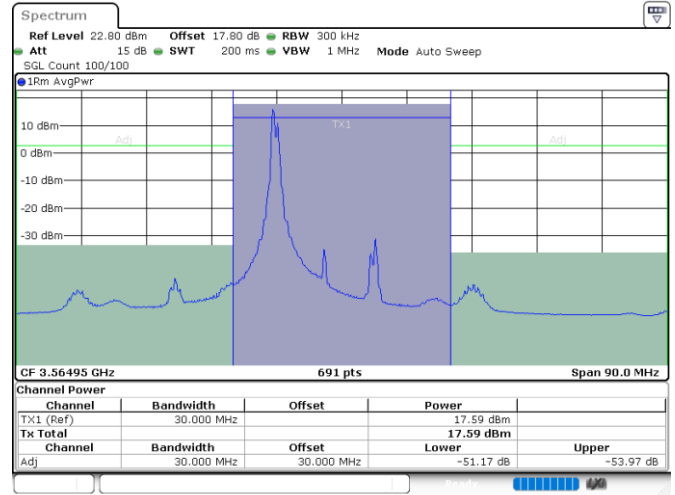

Middle Channel / 20MHz+10MHz

Date: 24.JUL.2024 10:37:34

Middle Channel / 20MHz+15MHz

Date: 24.JUL.2024 10:51:33

LTE Band 48C

256QAM

Middle Channel / 20MHz+20MHz

N/A

ACLR

LTE Band 48C / 5MHz+20MHz

QPSK

Lowest Channel / 1RB0 and 1RB99

Lowest Channel / 1RB24 and 1RB0

Date: 23.JUL.2024 23:10:55

Date: 23.JUL.2024 23:12:00

Lowest Channel / FullIRB