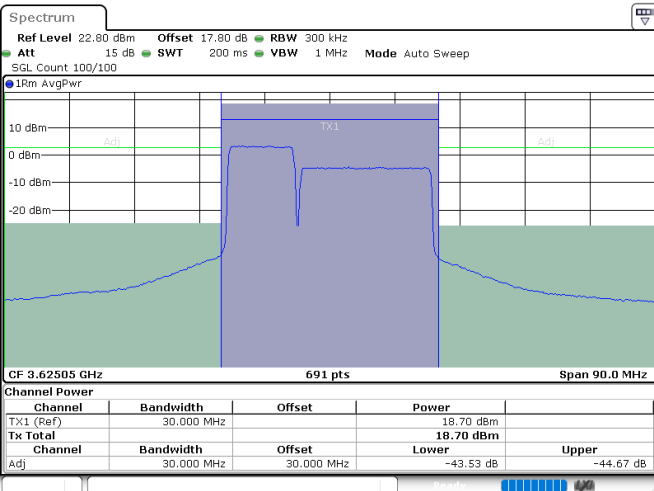

Date: 24.JUL.2024 02:30:42

Date: 24.JUL.2024 02:31:45

Lowest Channel / FullIRB

N/A

Date: 24.JUL.2024 02:23:06

LTE Band 48C / 10MHz+20MHz

QPSK

Middle Channel / 1RB0 and 1RB99

Middle Channel / 1RB49 and 1RB0

Date: 24.JUL.2024 03:01:49

Date: 24.JUL.2024 03:02:55

Middle Channel / FullIRB

N/A

Date: 24.JUL.2024 02:54:16

LTE Band 48C / 10MHz+20MHz

QPSK

Highest Channel / 1RB0 and 1RB99

Highest Channel / 1RB49 and 1RB0

Date: 24.JUL.2024 03:29:43

Date: 24.JUL.2024 03:37:17

Highest Channel / FullRB

N/A

Date: 24.JUL.2024 03:28:37

LTE Band 48C / 15MHz+20MHz