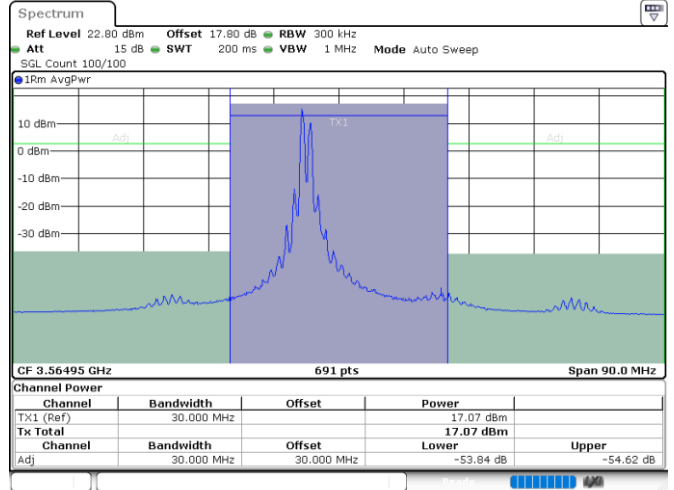

Middle Channel / FullIRB

N/A

Date: 23.JUL.2024 23:37:19

LTE Band 48C / 5MHz+20MHz

QPSK

Highest Channel / 1RB0 and 1RB99

Highest Channel / 1RB24 and 1RB0

Date: 24.JUL.2024 00:15:34

Date: 24.JUL.2024 00:25:54

Highest Channel / FullRB

N/A

Date: 24.JUL.2024 00:14:29

LTE Band 48C / 10MHz+20MHz

QPSK

Lowest Channel / 1RB0 and 1RB99

Lowest Channel / 1RB49 and 1RB0

Date: 24.JUL.2024 02:30:42

Date: 24.JUL.2024 02:31:45

Lowest Channel / FullIRB

N/A

Date: 24.JUL.2024 02:23:06

LTE Band 48C / 10MHz+20MHz

QPSK

Middle Channel / 1RB0 and 1RB99