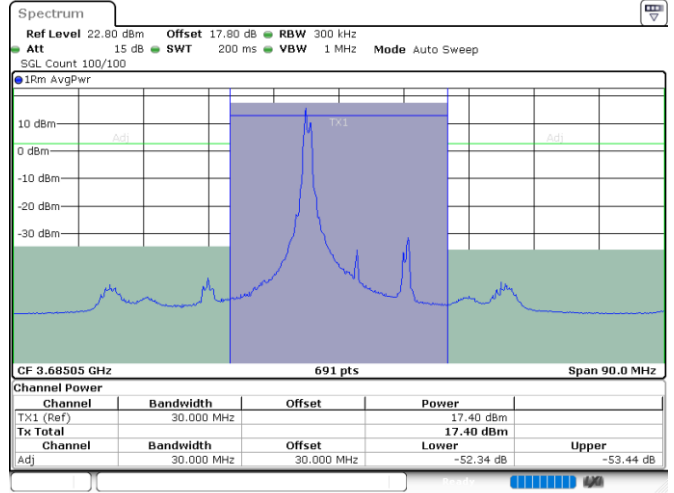

Middle Channel / FullIRB

N/A

Date: 23.JUL.2024 23:37:19

LTE Band 48C / 5MHz+20MHz

QPSK

Highest Channel / 1RB0 and 1RB99

Highest Channel / 1RB24 and 1RB0

Date: 24.JUL.2024 00:15:34

Date: 24.JUL.2024 00:25:54

Highest Channel / FullRB

N/A

Date: 24.JUL.2024 00:14:29

LTE Band 48C / 10MHz+20MHz

QPSK

Lowest Channel / 1RB0 and 1RB99

Lowest Channel / 1RB49 and 1RB0