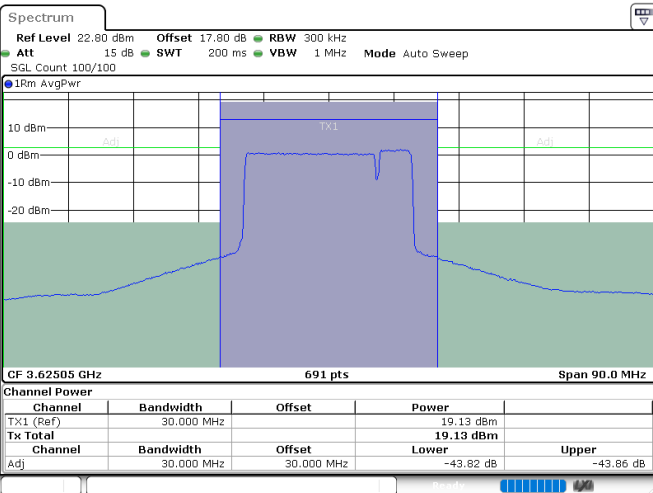

N/A

Date: 24.JUL.2024 06:37:23

LTE Band 48C / 20MHz+5MHz

QPSK

Lowest Channel / 1RB0 and 1RB24

Lowest Channel / 1RB99 and 1RB0

Date: 24.JUL.2024 00:53:19

Date: 24.JUL.2024 00:54:21

Lowest Channel / FullIRB

N/A

Date: 24.JUL.2024 00:45:41

LTE Band 48C / 20MHz+5MHz

QPSK

Middle Channel / 1RB0 and 1RB24

Middle Channel / 1RB99 and 1RB0

Date: 24.JUL.2024 01:25:02

Date: 24.JUL.2024 01:28:04

Middle Channel / FullIRB

N/A

Date: 24.JUL.2024 01:17:25

LTE Band 48C / 20MHz+5MHz

QPSK

Highest Channel / 1RB0 and 1RB24

Highest Channel / 1RB99 and 1RB0

Date: 24.JUL.2024 01:55:52

Date: 24.JUL.2024 02:03:33

Highest Channel / FullIRB

N/A

Date: 24.JUL.2024 01:54:45

LTE Band 48C / 20MHz+10MHz

QPSK

Lowest Channel / 1RB0 and 1RB49