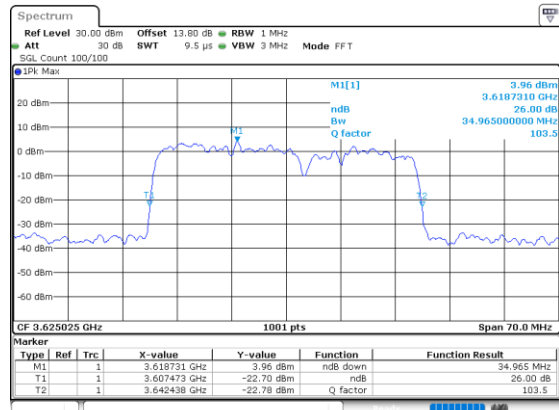

Middle Channel / 20MHz+15MHz

Date: 24.JUL.2024 10:54:46