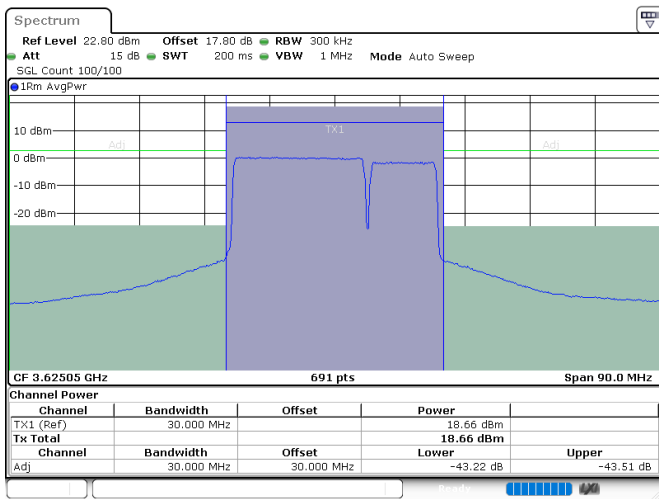

Lowest Channel / 1RB99 and 1RB0

Date: 24.JUL.2024 04:04:16

Date: 24.JUL.2024 04:05:21

Lowest Channel / FullIRB

N/A

Date: 24.JUL.2024 03:56:35

LTE Band 48C / 20MHz+10MHz

QPSK

Middle Channel / 1RB0 and 1RB49

Middle Channel / 1RB99 and 1RB0

Date: 24.JUL.2024 04:35:49

Date: 24.JUL.2024 04:36:53

Middle Channel / FullIRB

N/A

Date: 24.JUL.2024 04:28:06

LTE Band 48C / 20MHz+10MHz

QPSK

Highest Channel / 1RB0 and 1RB49

Highest Channel / 1RB99 and 1RB0

Highest Channel / FullRB

N/A

LTE Band 48C / 20MHz+15MHz

QPSK

Lowest Channel / 1RB0 and 1RB74