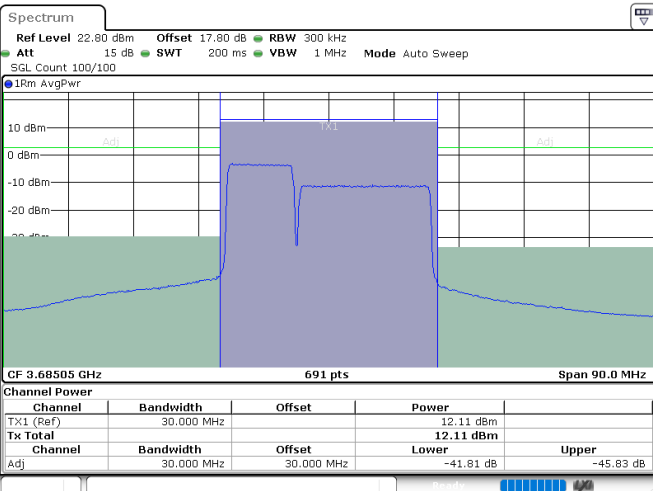

Highest Channel / 1RB0 and 1RB99

Highest Channel / 1RB49 and 1RB0

Date: 24.JUL.2024 03:29:43

Date: 24.JUL.2024 03:37:17

Highest Channel / FullRB

N/A

Date: 24.JUL.2024 03:28:37

LTE Band 48C / 15MHz+20MHz