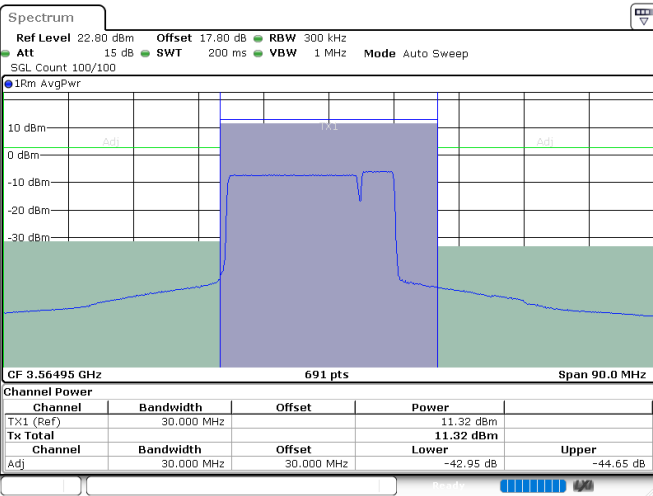

Date: 24.JUL.2024 06:10:37

LTE Band 48C / 15MHz+20MHz

QPSK

Highest Channel / 1RB0 and 1RB99

Highest Channel / 1RB74 and 1RB0

Date: 24.JUL.2024 06:38:29

Date: 24.JUL.2024 06:46:02

Highest Channel / FullIRB

N/A

Date: 24.JUL.2024 06:37:23

LTE Band 48C / 20MHz+5MHz

QPSK

Lowest Channel / 1RB0 and 1RB24

Lowest Channel / 1RB99 and 1RB0

Date: 24.JUL.2024 00:53:19

Date: 24.JUL.2024 00:54:21

Lowest Channel / FullIRB

N/A

Date: 24.JUL.2024 00:45:41

LTE Band 48C / 20MHz+5MHz

QPSK

Middle Channel / 1RB0 and 1RB24

Middle Channel / 1RB99 and 1RB0

Date: 24.JUL.2024 01:25:02

Date: 24.JUL.2024 01:28:04

Middle Channel / FullIRB

N/A

Date: 24.JUL.2024 01:17:25

LTE Band 48C / 20MHz+5MHz

QPSK

Highest Channel / 1RB0 and 1RB24

Highest Channel / 1RB99 and 1RB0