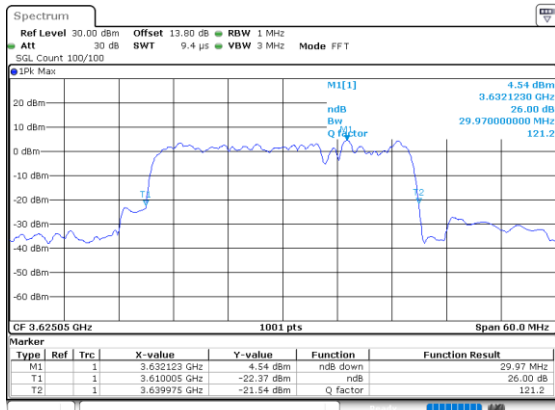

LTE Band 48C

64QAM

Middle Channel / 5MHz+20MHz

Date: 24.JUL.2024 10:17:39

Middle Channel / 10MHz+20MHz

Date: 24.JUL.2024 10:31:24

Middle Channel / 15MHz+20MHz

Date: 24.JUL.2024 10:45:24

Middle Channel / 20MHz+5MHz

Date: 24.JUL.2024 10:24:29

Middle Channel / 20MHz+10MHz

Date: 24.JUL.2024 10:38:23

Middle Channel / 20MHz+15MHz

Date: 24.JUL.2024 10:52:22

LTE Band 48C

64QAM