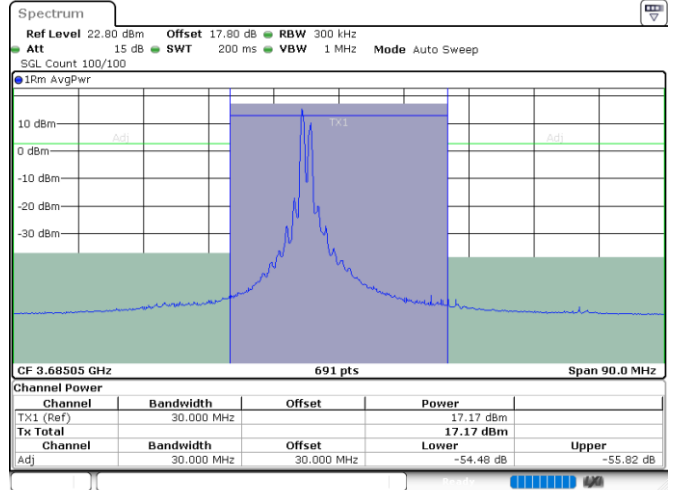

LTE Band 48C / 10MHz+20MHz

16QAM

Highest Channel / 1RB0 and 1RB99

Highest Channel / 1RB49 and 1RB0

Date: 24.JUL.2024 03:30:47

Date: 24.JUL.2024 03:36:12

Highest Channel / FullRB

N/A

Date: 24.JUL.2024 03:27:33

LTE Band 48C / 15MHz+20MHz

16QAM

Lowest Channel / 1RB0 and 1RB99

Lowest Channel / 1RB74 and 1RB0

Date: 24.JUL.2024 05:37:42

Date: 24.JUL.2024 05:40:59

Lowest Channel / FullIRB