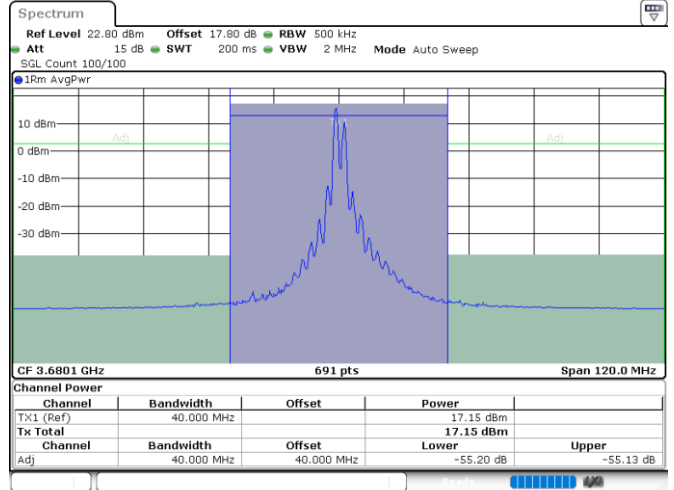

Middle Channel / FullIRB

N/A

Date: 24.JUL.2024 06:03:42

LTE Band 48C / 15MHz+20MHz

16QAM

Highest Channel / 1RB0 and 1RB99

Highest Channel / 1RB74 and 1RB0

Date: 24.JUL.2024 06:39:35

Date: 24.JUL.2024 06:44:59

Highest Channel / FullIRB

N/A

Date: 24.JUL.2024 06:36:19

LTE Band 48C / 20MHz+5MHz

16QAM

Lowest Channel / 1RB0 and 1RB24

Lowest Channel / 1RB99 and 1RB0