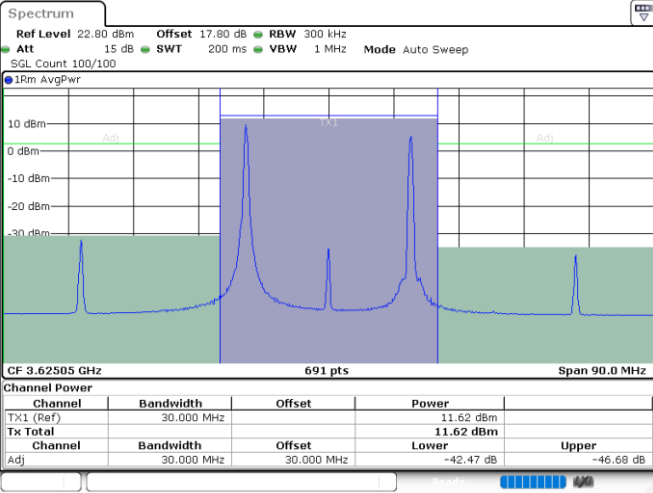

Lowest Channel / FullIRB

N/A

Date: 24.JUL.2024 00:45:41

LTE Band 48C / 20MHz+5MHz

QPSK

Middle Channel / 1RB0 and 1RB24

Middle Channel / 1RB99 and 1RB0

Date: 24.JUL.2024 01:25:02

Date: 24.JUL.2024 01:28:04

Middle Channel / FullIRB

N/A

Date: 24.JUL.2024 01:17:25

LTE Band 48C / 20MHz+5MHz

QPSK

Highest Channel / 1RB0 and 1RB24

Highest Channel / 1RB99 and 1RB0