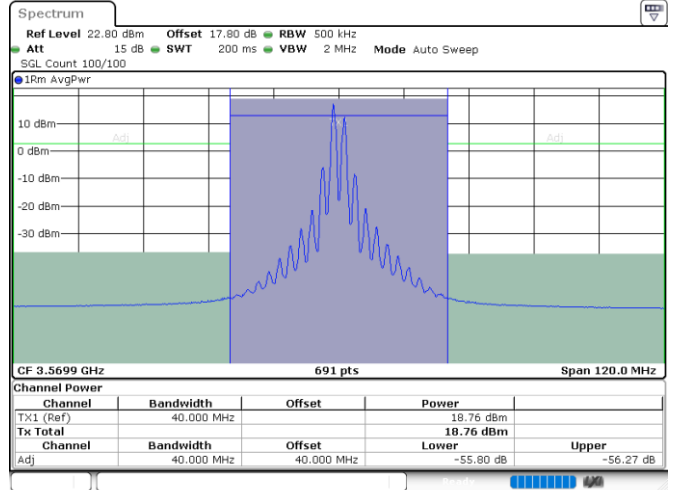

QPSK

Highest Channel / 1RB0 and 1RB74

Highest Channel / 1RB99 and 1RB0

Date: 24.JUL.2024 08:12:43

Date: 24.JUL.2024 08:20:16

Highest Channel / FullRB

N/A

Date: 24.JUL.2024 08:11:35

LTE Band 48C / 20MHz+20MHz

QPSK

Lowest Channel / 1RB0 and 1RB99

Lowest Channel / 1RB99 and 1RB0

Date: 24.JUL.2024 08:45:42

Date: 24.JUL.2024 08:46:40

Lowest Channel / FullIRB

N/A