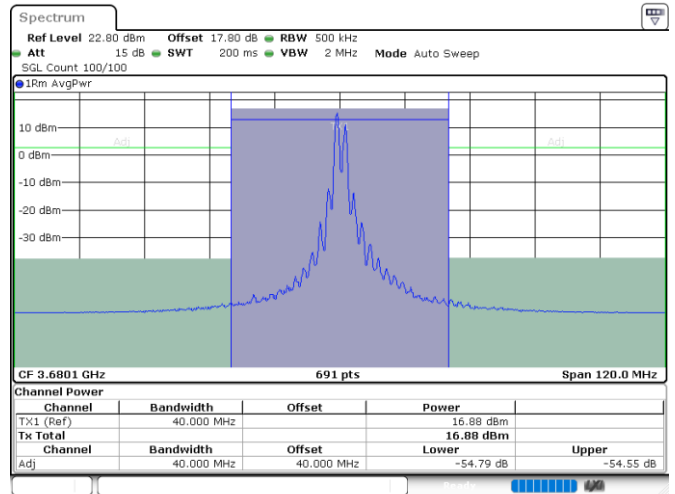

Date: 24.JUL.2024 06:10:37

LTE Band 48C / 15MHz+20MHz

QPSK

Highest Channel / 1RB0 and 1RB99

Highest Channel / 1RB74 and 1RB0

Date: 24.JUL.2024 06:38:29

Date: 24.JUL.2024 06:46:02

Highest Channel / FullIRB

N/A

Date: 24.JUL.2024 06:37:23

LTE Band 48C / 20MHz+5MHz

QPSK

Lowest Channel / 1RB0 and 1RB24

Lowest Channel / 1RB99 and 1RB0

Date: 24.JUL.2024 00:53:19

Date: 24.JUL.2024 00:54:21