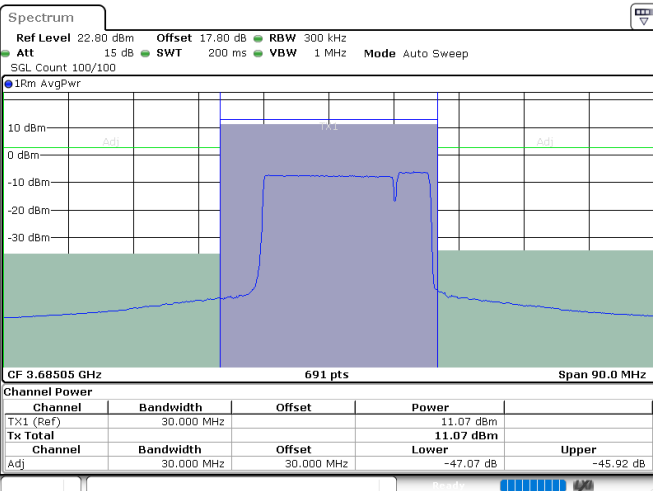

Highest Channel / 1RB0 and 1RB24

Highest Channel / 1RB99 and 1RB0

Date: 24.JUL.2024 01:57:00

Date: 24.JUL.2024 02:02:28

Highest Channel / FullIRB

N/A

Date: 24.JUL.2024 01:53:40

LTE Band 48C / 20MHz+10MHz