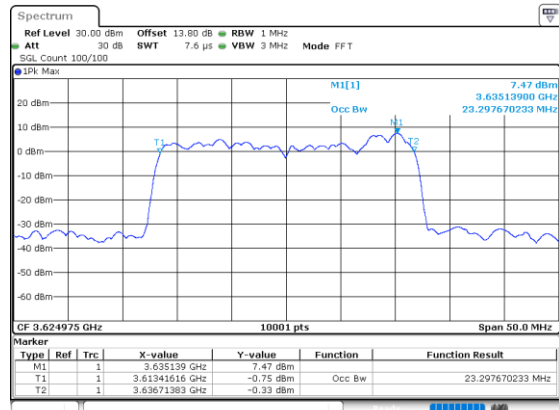

LTE Band 48C

16QAM

Middle Channel / 20MHz+20MHz

N/A

LTE Band 48C

64QAM

Middle Channel / 5MHz+20MHz

Date: 24.JUL.2024 09:52:25

Middle Channel / 10MHz+20MHz

Date: 24.JUL.2024 10:29:43

Middle Channel / 15MHz+20MHz

Date: 24.JUL.2024 10:43:38

Middle Channel / 20MHz+5MHz

Date: 24.JUL.2024 10:22:45

Middle Channel / 20MHz+10MHz

Date: 24.JUL.2024 10:36:43

Middle Channel / 20MHz+15MHz

Date: 24.JUL.2024 10:50:39

LTE Band 48C

64QAM

Middle Channel / 20MHz+20MHz

N/A

LTE Band 48C

256QAM