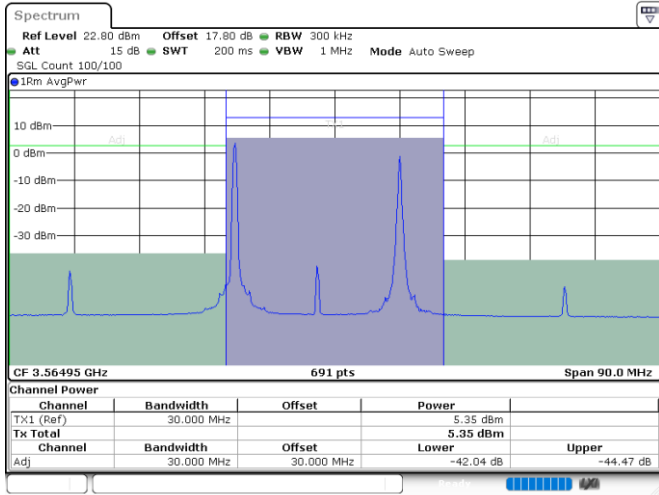

Middle Channel / 20MHz+10MHz

Date: 24.JUL.2024 10:37:34

Middle Channel / 20MHz+15MHz

Date: 24.JUL.2024 10:51:33

LTE Band 48C

256QAM

Middle Channel / 20MHz+20MHz

N/A

ACLR

LTE Band 48C / 5MHz+20MHz

QPSK

Lowest Channel / 1RB0 and 1RB99

Lowest Channel / 1RB24 and 1RB0

Date: 23.JUL.2024 23:10:55

Date: 23.JUL.2024 23:12:00

Lowest Channel / FullIRB