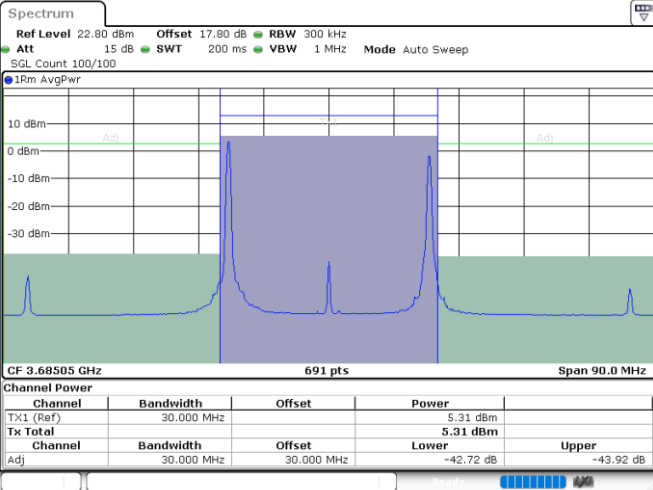

Lowest Channel / 1RB0 and 1RB99

Lowest Channel / 1RB49 and 1RB0

Date: 24.JUL.2024 02:29:38

Date: 24.JUL.2024 02:32:49

Lowest Channel / FullIRB

N/A

Date: 24.JUL.2024 02:24:12

LTE Band 48C / 10MHz+20MHz

16QAM

Middle Channel / 1RB0 and 1RB99

Middle Channel / 1RB49 and 1RB0

Date: 24.JUL.2024 03:00:46

Date: 24.JUL.2024 03:03:58

Middle Channel / FullIRB

N/A

Date: 24.JUL.2024 02:55:21

LTE Band 48C / 10MHz+20MHz

16QAM

Highest Channel / 1RB0 and 1RB99

Highest Channel / 1RB49 and 1RB0

Date: 24.JUL.2024 03:30:47

Date: 24.JUL.2024 03:36:12

Highest Channel / FullRB

N/A