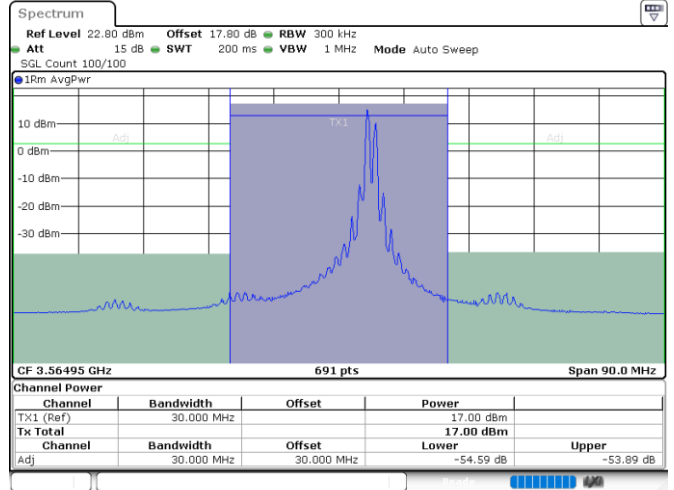

Date: 24.JUL.2024 01:28:04

Middle Channel / FullIRB

N/A

Date: 24.JUL.2024 01:17:25

LTE Band 48C / 20MHz+5MHz

QPSK

Highest Channel / 1RB0 and 1RB24

Highest Channel / 1RB99 and 1RB0

Date: 24.JUL.2024 01:55:52

Date: 24.JUL.2024 02:03:33

Highest Channel / FullIRB

N/A

Date: 24.JUL.2024 01:54:45

LTE Band 48C / 20MHz+10MHz

QPSK

Lowest Channel / 1RB0 and 1RB49

Lowest Channel / 1RB99 and 1RB0

Date: 24.JUL.2024 04:04:16

Date: 24.JUL.2024 04:05:21

Lowest Channel / FullIRB

N/A

Date: 24.JUL.2024 03:56:35

LTE Band 48C / 20MHz+10MHz

QPSK