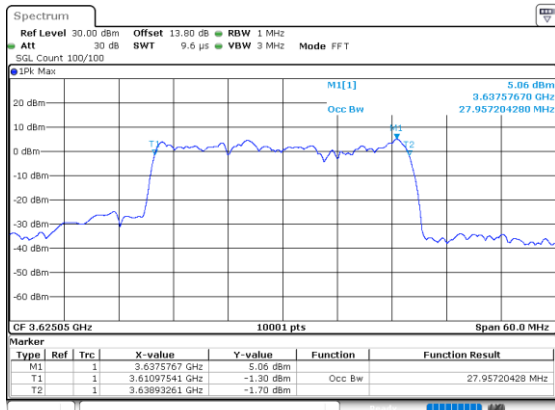

LTE Band 48C

16QAM

Middle Channel / 20MHz+20MHz

N/A

LTE Band 48C

64QAM

Middle Channel / 5MHz+20MHz

Date: 24.JUL.2024 09:52:25

Middle Channel / 10MHz+20MHz

Date: 24.JUL.2024 10:29:43

Middle Channel / 15MHz+20MHz

Date: 24.JUL.2024 10:43:38

Middle Channel / 20MHz+5MHz

Date: 24.JUL.2024 10:22:45

Middle Channel / 20MHz+10MHz

Date: 24.JUL.2024 10:36:43

Middle Channel / 20MHz+15MHz

Date: 24.JUL.2024 10:50:39

LTE Band 48C

64QAM

Middle Channel / 20MHz+20MHz

N/A

LTE Band 48C

256QAM