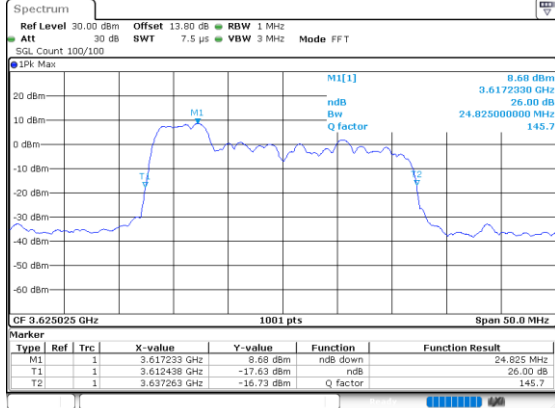

Middle Channel / 20MHz+20MHz

N/A

LTE Band 48C

256QAM

Middle Channel / 5MHz+20MHz

Date: 24.JUL.2024 10:20:09

Middle Channel / 10MHz+20MHz

Date: 24.JUL.2024 10:34:05