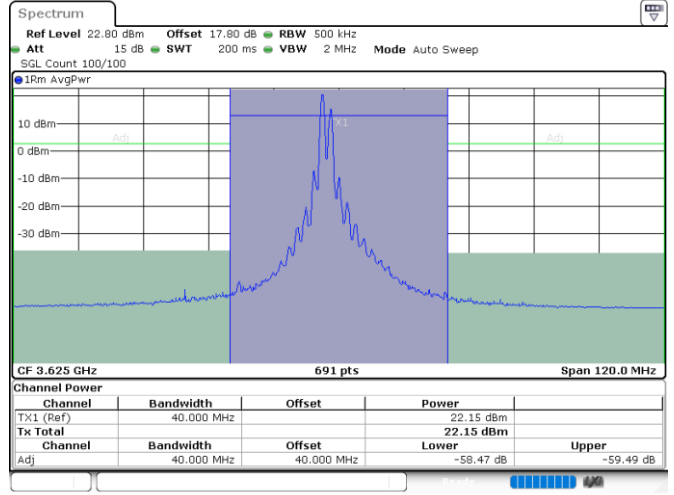

Date: 24.JUL.2024 03:27:33

LTE Band 48C / 15MHz+20MHz

16QAM

Lowest Channel / 1RB0 and 1RB99

Lowest Channel / 1RB74 and 1RB0

Date: 24.JUL.2024 05:37:42

Date: 24.JUL.2024 05:40:59

Lowest Channel / FullIRB

N/A

Date: 24.JUL.2024 05:32:13

LTE Band 48C / 15MHz+20MHz

16QAM

Middle Channel / 1RB0 and 1RB99

Middle Channel / 1RB74 and 1RB0

Date: 24.JUL.2024 06:09:10

Date: 24.JUL.2024 06:12:25

Middle Channel / FullIRB

N/A

Date: 24.JUL.2024 06:03:42

LTE Band 48C / 15MHz+20MHz

16QAM

Highest Channel / 1RB0 and 1RB99

Highest Channel / 1RB74 and 1RB0

Date: 24.JUL.2024 06:39:35

Date: 24.JUL.2024 06:44:59

Highest Channel / FullIRB

N/A

Date: 24.JUL.2024 06:36:19

LTE Band 48C / 20MHz+5MHz

16QAM

Lowest Channel / 1RB0 and 1RB24

Lowest Channel / 1RB99 and 1RB0