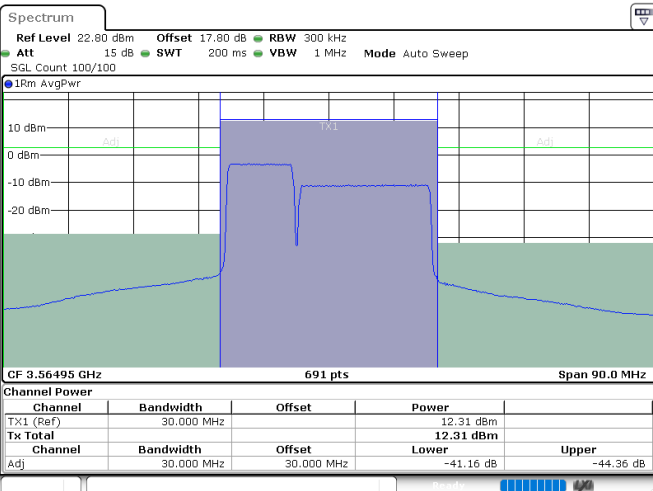

Middle Channel / FullIRB

N/A

Date: 23.JUL.2024 23:37:19

LTE Band 48C / 5MHz+20MHz

QPSK

Highest Channel / 1RB0 and 1RB99

Highest Channel / 1RB24 and 1RB0

Date: 24.JUL.2024 00:15:34

Date: 24.JUL.2024 00:25:54

Highest Channel / FullRB

N/A

Date: 24.JUL.2024 00:14:29

LTE Band 48C / 10MHz+20MHz

QPSK

Lowest Channel / 1RB0 and 1RB99

Lowest Channel / 1RB49 and 1RB0

Date: 24.JUL.2024 02:30:42

Date: 24.JUL.2024 02:31:45

Lowest Channel / FullIRB

N/A

Date: 24.JUL.2024 02:23:06

LTE Band 48C / 10MHz+20MHz

QPSK

Middle Channel / 1RB0 and 1RB99