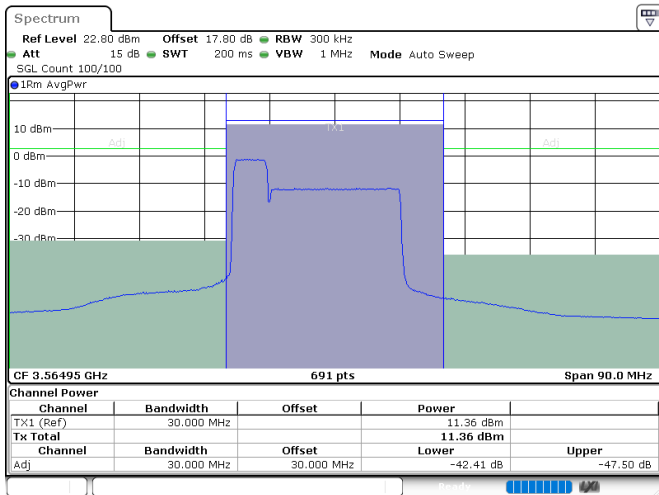

Lowest Channel / FullIRB

N/A

Date: 23.JUL.2024 23:03:02