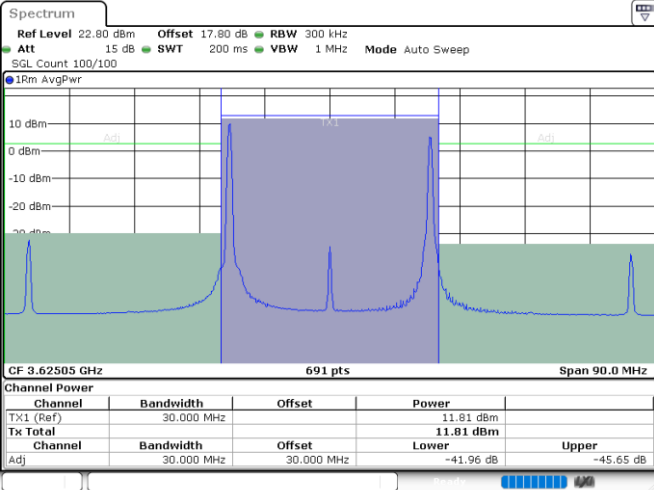

LTE Band 48C / 10MHz+20MHz

QPSK

Middle Channel / 1RB0 and 1RB99

Middle Channel / 1RB49 and 1RB0

Date: 24.JUL.2024 03:01:49