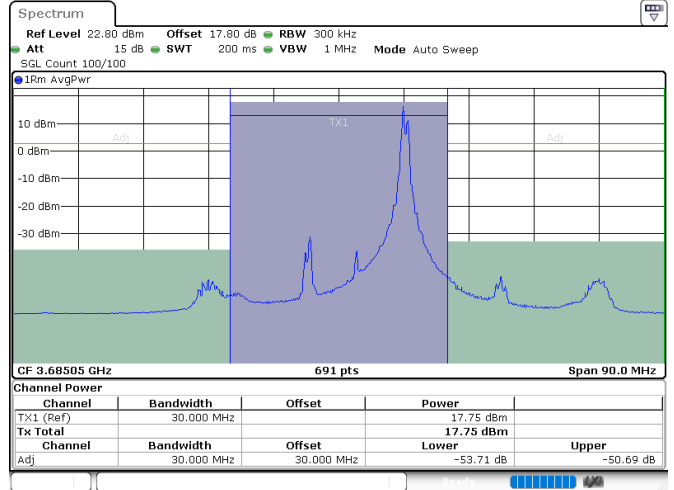

Lowest Channel / FullIRB

N/A

Date: 24.JUL.2024 00:45:41

LTE Band 48C / 20MHz+5MHz

QPSK

Middle Channel / 1RB0 and 1RB24

Middle Channel / 1RB99 and 1RB0

Date: 24.JUL.2024 01:25:02

Date: 24.JUL.2024 01:28:04

Middle Channel / FullIRB

N/A

Date: 24.JUL.2024 01:17:25

LTE Band 48C / 20MHz+5MHz

QPSK

Highest Channel / 1RB0 and 1RB24

Highest Channel / 1RB99 and 1RB0

Date: 24.JUL.2024 01:55:52

Date: 24.JUL.2024 02:03:33

Highest Channel / FullIRB

N/A

Date: 24.JUL.2024 01:54:45

LTE Band 48C / 20MHz+10MHz

QPSK

Lowest Channel / 1RB0 and 1RB49