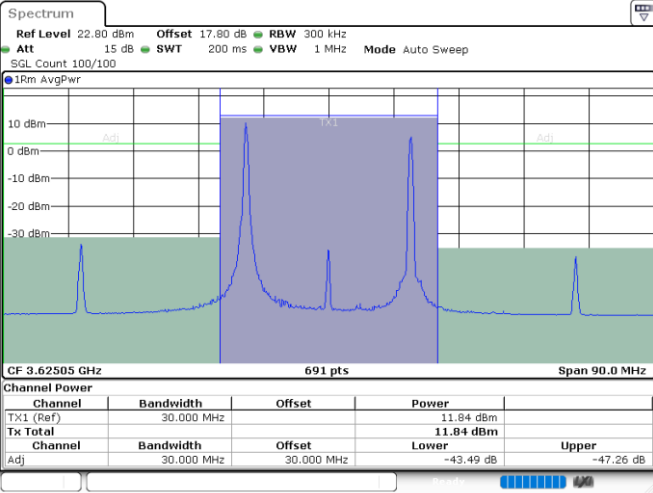

Date: 24.JUL.2024 06:44:59

Highest Channel / FullIRB

N/A

Date: 24.JUL.2024 06:36:19

LTE Band 48C / 20MHz+5MHz

16QAM

Lowest Channel / 1RB0 and 1RB24

Lowest Channel / 1RB99 and 1RB0

Date: 24.JUL.2024 00:52:16

Date: 24.JUL.2024 00:55:25

Lowest Channel / FullIRB

N/A

Date: 24.JUL.2024 00:46:45

LTE Band 48C / 20MHz+5MHz

16QAM

Middle Channel / 1RB0 and 1RB24

Middle Channel / 1RB99 and 1RB0

Date: 24.JUL.2024 01:23:58

Date: 24.JUL.2024 01:29:11

Middle Channel / FullIRB

N/A

Date: 24.JUL.2024 01:18:31

LTE Band 48C / 20MHz+5MHz

16QAM

Highest Channel / 1RB0 and 1RB24

Highest Channel / 1RB99 and 1RB0

Date: 24.JUL.2024 01:57:00

Date: 24.JUL.2024 02:02:28

Highest Channel / FullIRB

N/A

Date: 24.JUL.2024 01:53:40

LTE Band 48C / 20MHz+10MHz