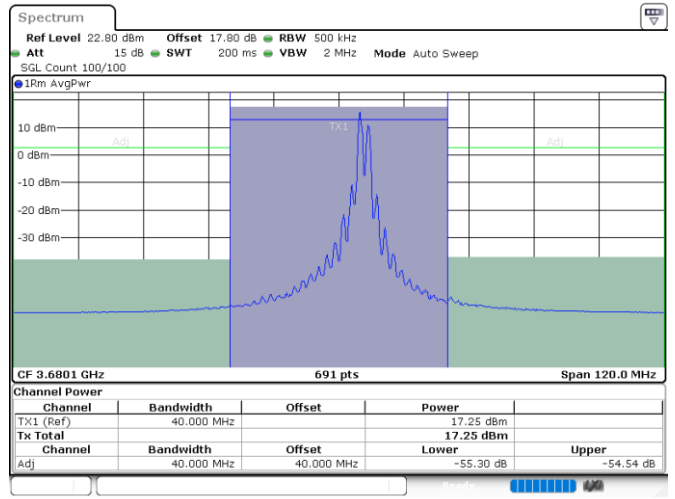

Lowest Channel / 1RB99 and 1RB0

Date: 24.JUL.2024 07:13:12

Date: 24.JUL.2024 07:14:17

Lowest Channel / FullIRB

N/A

Date: 24.JUL.2024 07:05:34

LTE Band 48C / 20MHz+15MHz

QPSK

Middle Channel / 1RB0 and 1RB74

Middle Channel / 1RB99 and 1RB0

Date: 24.JUL.2024 07:44:33

Date: 24.JUL.2024 07:45:35

Middle Channel / FullIRB

N/A

Date: 24.JUL.2024 07:13:59

LTE Band 48C / 20MHz+15MHz

QPSK

Highest Channel / 1RB0 and 1RB74

Highest Channel / 1RB99 and 1RB0

Date: 24.JUL.2024 08:12:43

Date: 24.JUL.2024 08:20:16

Highest Channel / FullRB

N/A

Date: 24.JUL.2024 08:11:35