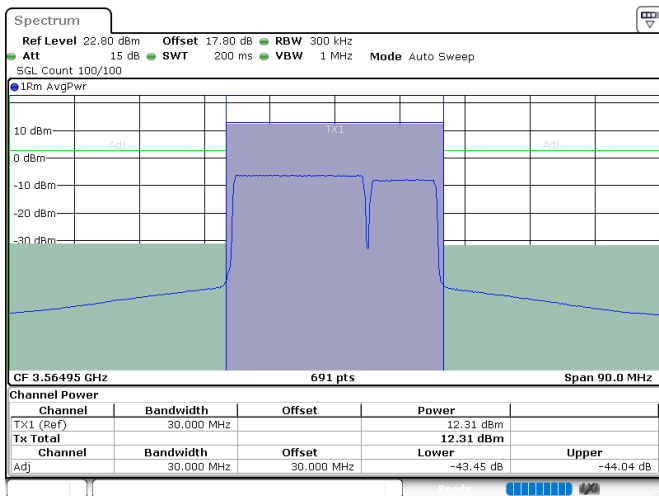

Highest Channel / 1RB0 and 1RB24

Highest Channel / 1RB99 and 1RB0

Date: 24.JUL.2024 01:57:00

Date: 24.JUL.2024 02:02:28

Highest Channel / FullIRB

N/A

Date: 24.JUL.2024 01:53:40

LTE Band 48C / 20MHz+10MHz

16QAM

Lowest Channel / 1RB0 and 1RB49

Lowest Channel / 1RB99 and 1RB0

Date: 24.JUL.2024 04:03:09

Date: 24.JUL.2024 04:06:24

Lowest Channel / FullIRB

N/A

Date: 24.JUL.2024 03:57:45