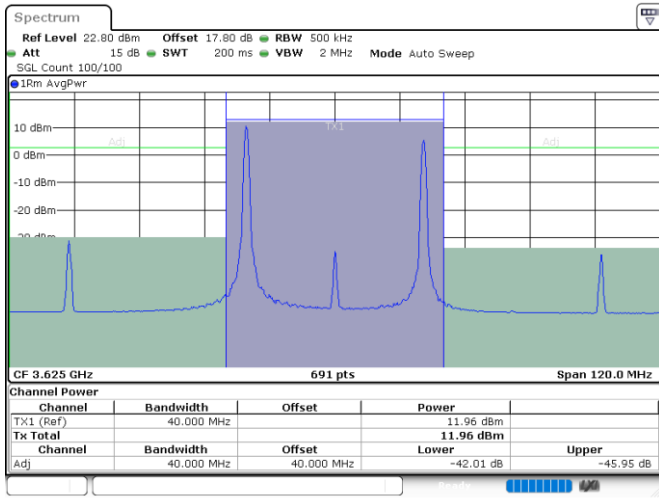

LTE Band 48C / 20MHz+15MHz

QPSK

Middle Channel / 1RB0 and 1RB74

Middle Channel / 1RB99 and 1RB0

Date: 24.JUL.2024 07:44:33

Date: 24.JUL.2024 07:45:35