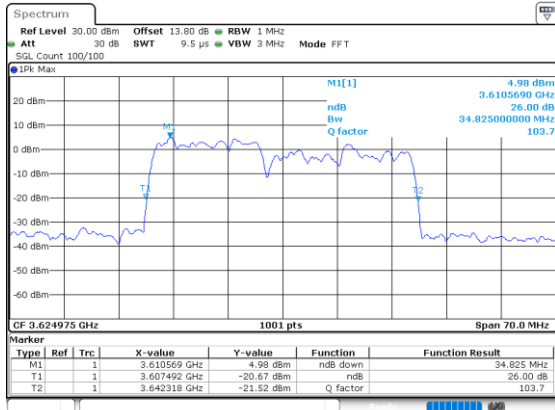

Middle Channel / 15MHz+20MHz

Date: 24.JUL.2024 10:47:55