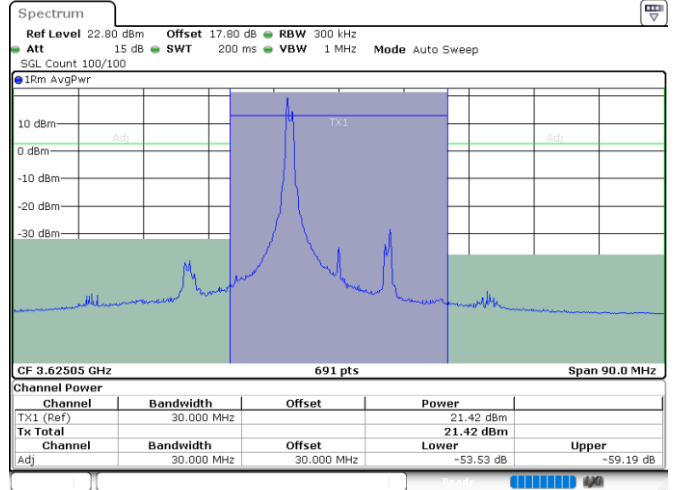

Highest Channel / FullIRB

N/A

Date: 24.JUL.2024 09:41:24

LTE Band 48C / 5MHz+20MHz

16QAM

Lowest Channel / 1RB0 and 1RB99

Lowest Channel / 1RB24 and 1RB0

Date: 23.JUL.2024 23:09:40

Date: 23.JUL.2024 23:13:03

Lowest Channel / FullIRB

N/A

Date: 23.JUL.2024 23:04:07

LTE Band 48C / 5MHz+20MHz

16QAM

Middle Channel / 1RB0 and 1RB99

Middle Channel / 1RB24 and 1RB0

Date: 23.JUL.2024 23:43:55

Date: 23.JUL.2024 23:48:04

Middle Channel / FullIRB

N/A

Date: 23.JUL.2024 23:39:26

LTE Band 48C / 5MHz+20MHz

16QAM

Highest Channel / 1RB0 and 1RB99