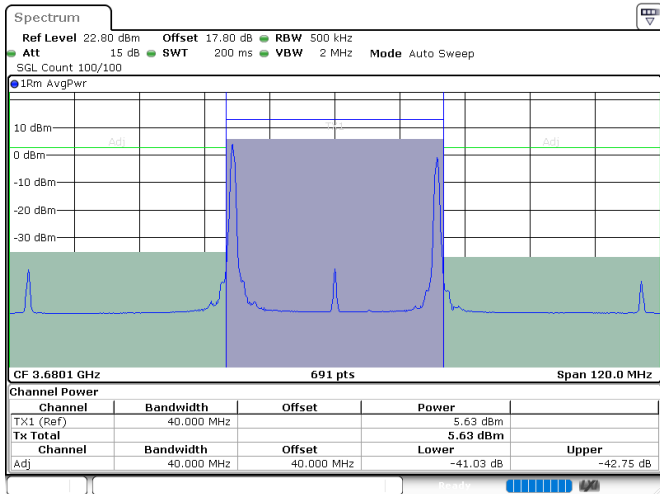

N/A

Date: 24.JUL.2024 09:08:23

LTE Band 48C / 20MHz+20MHz

QPSK

Highest Channel / 1RB0 and 1RB99

Highest Channel / 1RB99 and 1RB0

Date: 24.JUL.2024 09:42:24

Date: 24.JUL.2024 09:49:35

Highest Channel / FullIRB

N/A

Date: 24.JUL.2024 09:41:24

LTE Band 48C / 5MHz+20MHz

16QAM

Lowest Channel / 1RB0 and 1RB99

Lowest Channel / 1RB24 and 1RB0

Date: 23.JUL.2024 23:09:40