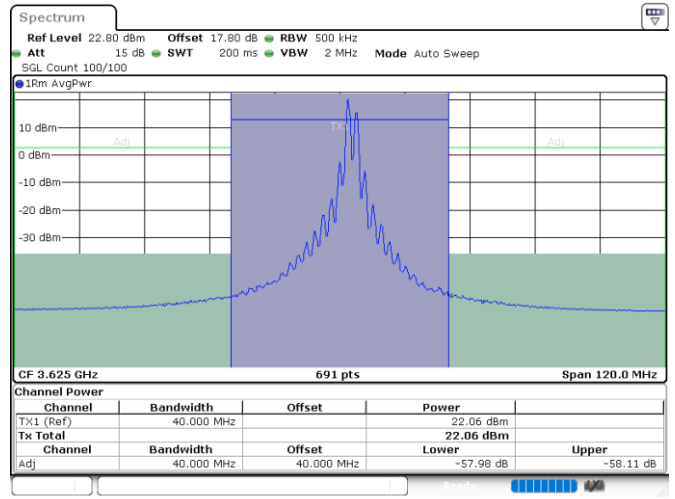

QPSK

Highest Channel / 1RB0 and 1RB49

Highest Channel / 1RB99 and 1RB0

Highest Channel / FullRB

N/A

LTE Band 48C / 20MHz+15MHz

QPSK

Lowest Channel / 1RB0 and 1RB74

Lowest Channel / 1RB99 and 1RB0

Date: 24.JUL.2024 07:13:12

Date: 24.JUL.2024 07:14:17

Lowest Channel / FullIRB

N/A

Date: 24.JUL.2024 07:05:34

LTE Band 48C / 20MHz+15MHz

QPSK

Middle Channel / 1RB0 and 1RB74

Middle Channel / 1RB99 and 1RB0

Date: 24.JUL.2024 07:44:33

Date: 24.JUL.2024 07:45:35

Middle Channel / FullIRB

N/A

Date: 24.JUL.2024 07:13:59

LTE Band 48C / 20MHz+15MHz