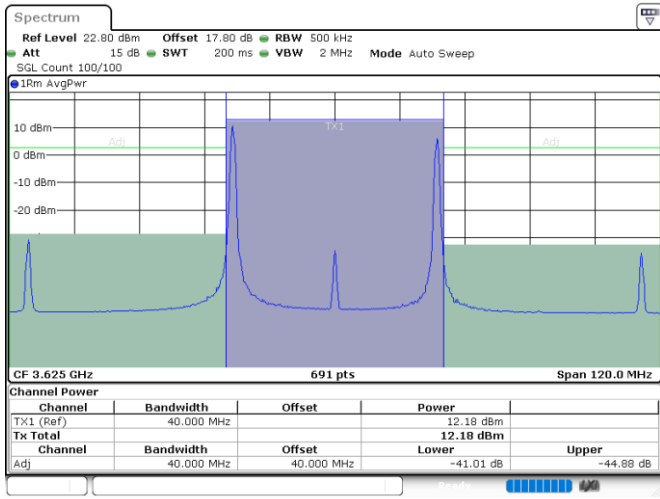

LTE Band 48C / 20MHz+20MHz

QPSK

Lowest Channel / 1RB0 and 1RB99

Lowest Channel / 1RB99 and 1RB0

Date: 24.JUL.2024 08:45:42

Date: 24.JUL.2024 08:46:40

Lowest Channel / FullIRB

N/A

Date: 24.JUL.2024 08:39:39

LTE Band 48C / 20MHz+20MHz

QPSK

MiddleChannel / 1RB0 and 1RB99

Middle Channel / 1RB99 and 1RB0

Date: 24.JUL.2024 09:15:28

Date: 24.JUL.2024 09:16:28

Middle Channel / FullIRB

N/A

Date: 24.JUL.2024 09:08:23

LTE Band 48C / 20MHz+20MHz

QPSK

Highest Channel / 1RB0 and 1RB99

Highest Channel / 1RB99 and 1RB0

Date: 24.JUL.2024 09:42:24

Date: 24.JUL.2024 09:49:35