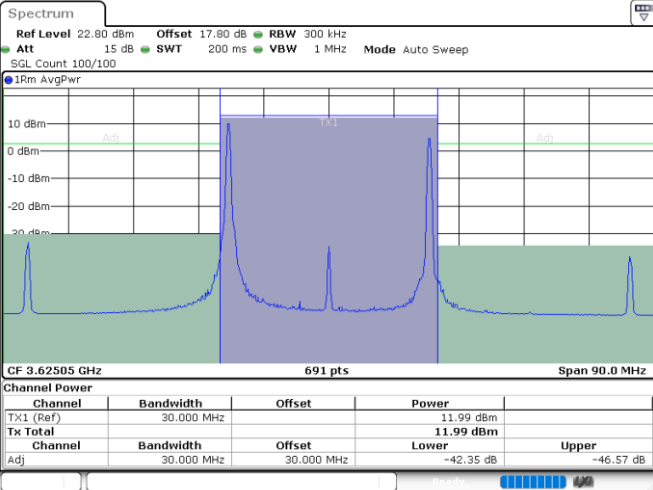

Highest Channel / 1RB0 and 1RB24

Highest Channel / 1RB99 and 1RB0

Date: 24.JUL.2024 01:57:00

Date: 24.JUL.2024 02:02:28

Highest Channel / FullIRB

N/A

Date: 24.JUL.2024 01:53:40

LTE Band 48C / 20MHz+10MHz

16QAM

Lowest Channel / 1RB0 and 1RB49

Lowest Channel / 1RB99 and 1RB0

Date: 24.JUL.2024 04:03:09

Date: 24.JUL.2024 04:06:24

Lowest Channel / FullIRB

N/A

Date: 24.JUL.2024 03:57:45

LTE Band 48C / 20MHz+10MHz

16QAM

Middle Channel / 1RB0 and 1RB49

Middle Channel / 1RB99 and 1RB0

Date: 24.JUL.2024 04:34:43

Date: 24.JUL.2024 04:37:55

Middle Channel / FullIRB

N/A