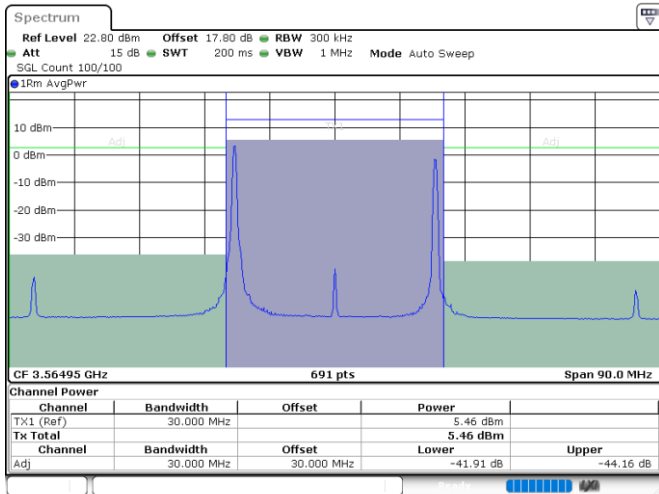

LTE Band 48C / 20MHz+10MHz

16QAM

Lowest Channel / 1RB0 and 1RB49

Lowest Channel / 1RB99 and 1RB0

Date: 24.JUL.2024 04:03:09

Date: 24.JUL.2024 04:06:24