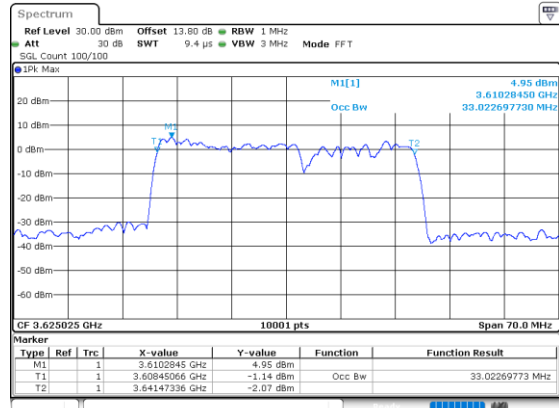

Middle Channel / 15MHz+20MHz

Date: 24.JUL.2024 10:42:47

Middle Channel / 20MHz+5MHz

Date: 24.JUL.2024 10:21:56

Middle Channel / 20MHz+10MHz

Date: 24.JUL.2024 10:35:55

Middle Channel / 20MHz+15MHz

Date: 24.JUL.2024 10:49:44

LTE Band 48C

16QAM

Middle Channel / 20MHz+20MHz

N/A

LTE Band 48C

64QAM

Middle Channel / 5MHz+20MHz

Date: 24.JUL.2024 09:52:25