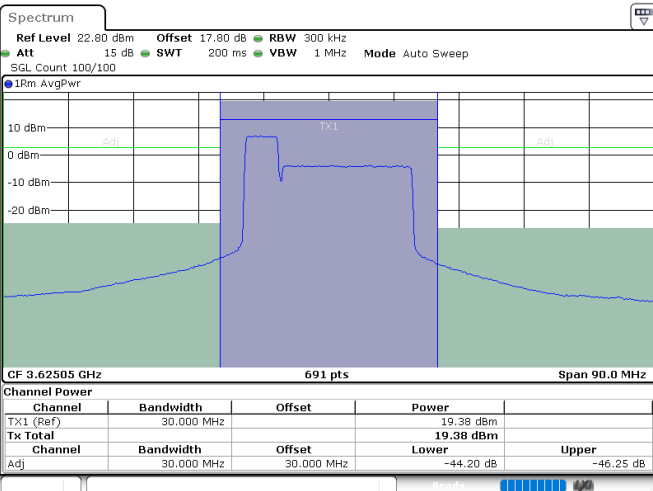

ACLR

LTE Band 48C / 5MHz+20MHz

QPSK

Lowest Channel / 1RB0 and 1RB99

Lowest Channel / 1RB24 and 1RB0

Date: 23.JUL.2024 23:10:55

Date: 23.JUL.2024 23:12:00

Lowest Channel / FullIRB

N/A

Date: 23.JUL.2024 23:03:02

LTE Band 48C / 5MHz+20MHz

QPSK

Middle Channel / 1RB0 and 1RB99

Middle Channel / 1RB24 and 1RB0

Date: 23.JUL.2024 23:44:58

Date: 23.JUL.2024 23:46:58

Middle Channel / FullIRB

N/A

Date: 23.JUL.2024 23:37:19

LTE Band 48C / 5MHz+20MHz

QPSK

Highest Channel / 1RB0 and 1RB99

Highest Channel / 1RB24 and 1RB0

Date: 24.JUL.2024 00:15:34

Date: 24.JUL.2024 00:25:54

Highest Channel / FullRB

N/A

Date: 24.JUL.2024 00:14:29

LTE Band 48C / 10MHz+20MHz

QPSK

Lowest Channel / 1RB0 and 1RB99

Lowest Channel / 1RB49 and 1RB0