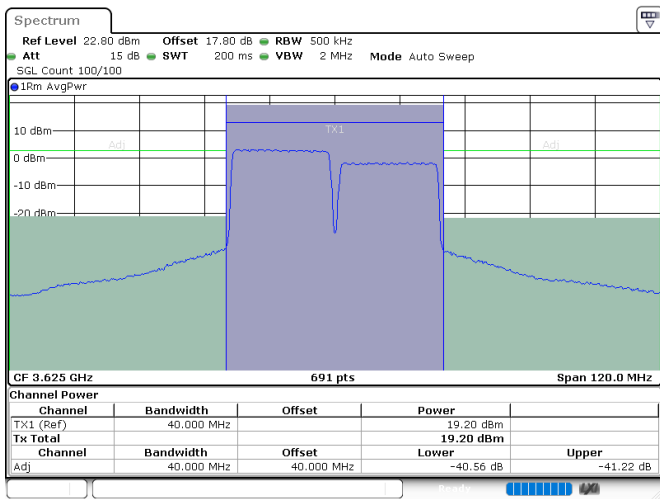

LTE Band 48C / 20MHz+20MHz

QPSK

Lowest Channel / 1RB0 and 1RB99

Lowest Channel / 1RB99 and 1RB0

Date: 24.JUL.2024 08:45:42

Date: 24.JUL.2024 08:46:40

Lowest Channel / FullIRB

N/A

Date: 24.JUL.2024 08:39:39

LTE Band 48C / 20MHz+20MHz

QPSK

MiddleChannel / 1RB0 and 1RB99

Middle Channel / 1RB99 and 1RB0

Date: 24.JUL.2024 09:15:28

Date: 24.JUL.2024 09:16:28

Middle Channel / FullIRB

N/A

Date: 24.JUL.2024 09:08:23

LTE Band 48C / 20MHz+20MHz

QPSK

Highest Channel / 1RB0 and 1RB99

Highest Channel / 1RB99 and 1RB0

Date: 24.JUL.2024 09:42:24

Date: 24.JUL.2024 09:49:35