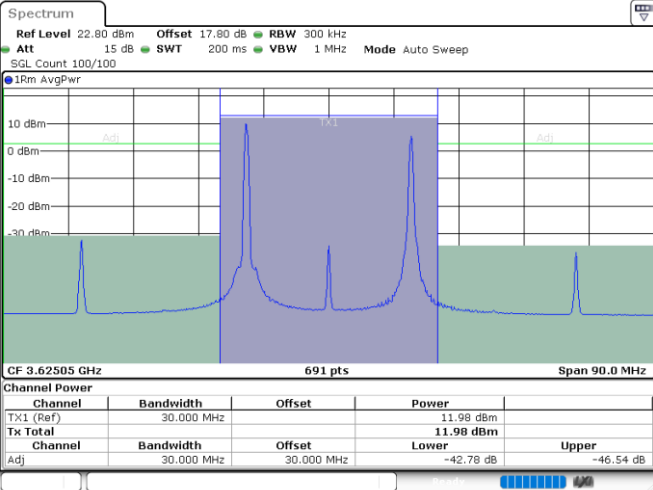

ACLR

LTE Band 48C / 5MHz+20MHz

QPSK

Lowest Channel / 1RB0 and 1RB99

Lowest Channel / 1RB24 and 1RB0

Date: 23.JUL.2024 23:10:55

Date: 23.JUL.2024 23:12:00

Lowest Channel / FullIRB

N/A

Date: 23.JUL.2024 23:03:02

LTE Band 48C / 5MHz+20MHz

QPSK

Middle Channel / 1RB0 and 1RB99

Middle Channel / 1RB24 and 1RB0

Date: 23.JUL.2024 23:44:58

Date: 23.JUL.2024 23:46:58

Middle Channel / FullIRB

N/A

Date: 23.JUL.2024 23:37:19

LTE Band 48C / 5MHz+20MHz

QPSK

Highest Channel / 1RB0 and 1RB99

Highest Channel / 1RB24 and 1RB0

Date: 24.JUL.2024 00:15:34