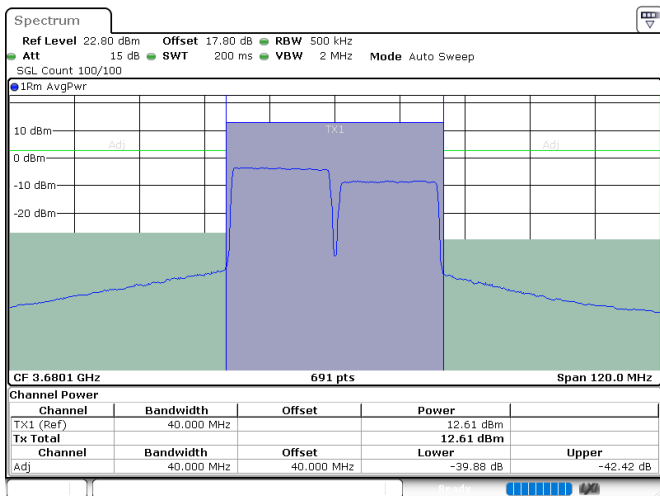

Date: 24.JUL.2024 08:39:39

LTE Band 48C / 20MHz+20MHz

QPSK

MiddleChannel / 1RB0 and 1RB99

Middle Channel / 1RB99 and 1RB0

Date: 24.JUL.2024 09:15:28

Date: 24.JUL.2024 09:16:28

Middle Channel / FullIRB

N/A

Date: 24.JUL.2024 09:08:23

LTE Band 48C / 20MHz+20MHz

QPSK

Highest Channel / 1RB0 and 1RB99

Highest Channel / 1RB99 and 1RB0

Date: 24.JUL.2024 09:42:24

Date: 24.JUL.2024 09:49:35

Highest Channel / FullIRB

N/A

Date: 24.JUL.2024 09:41:24

LTE Band 48C / 5MHz+20MHz

16QAM

Lowest Channel / 1RB0 and 1RB99

Lowest Channel / 1RB24 and 1RB0

Date: 23.JUL.2024 23:09:40