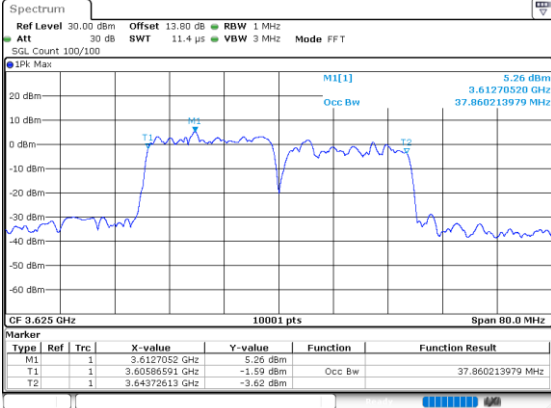

Middle Channel / 15MHz+20MHz

Date: 24.JUL.2024 10:42:47

Middle Channel / 20MHz+5MHz

Date: 24.JUL.2024 10:21:56

Middle Channel / 20MHz+10MHz

Date: 24.JUL.2024 10:35:55

Middle Channel / 20MHz+15MHz

Date: 24.JUL.2024 10:49:44

LTE Band 48C

16QAM

Middle Channel / 20MHz+20MHz

N/A

LTE Band 48C

64QAM

Middle Channel / 5MHz+20MHz

Date: 24.JUL.2024 09:52:25