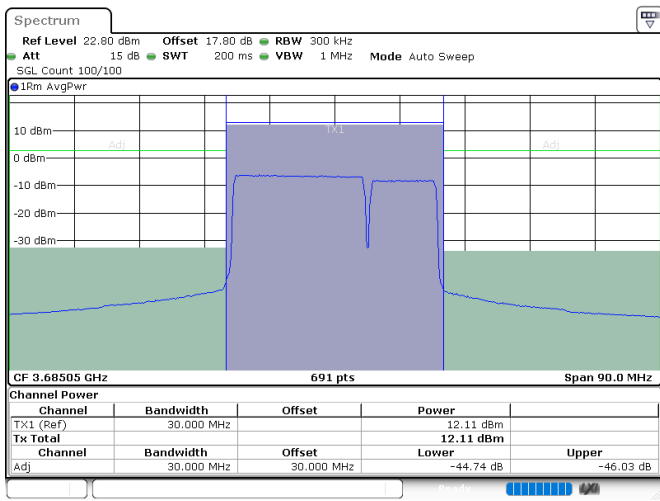

QPSK

Highest Channel / 1RB0 and 1RB49

Highest Channel / 1RB99 and 1RB0

Highest Channel / FullRB

N/A

LTE Band 48C / 20MHz+15MHz

QPSK

Lowest Channel / 1RB0 and 1RB74

Lowest Channel / 1RB99 and 1RB0

Date: 24.JUL.2024 07:13:12

Date: 24.JUL.2024 07:14:17

Lowest Channel / FullIRB

N/A

Date: 24.JUL.2024 07:05:34

LTE Band 48C / 20MHz+15MHz

QPSK