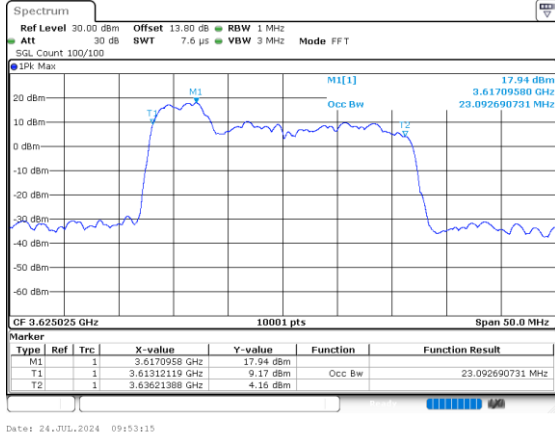

LTE Band 48C

256QAM

Middle Channel / 5MHz+20MHz

Date: 24.JUL.2024 09:53:15