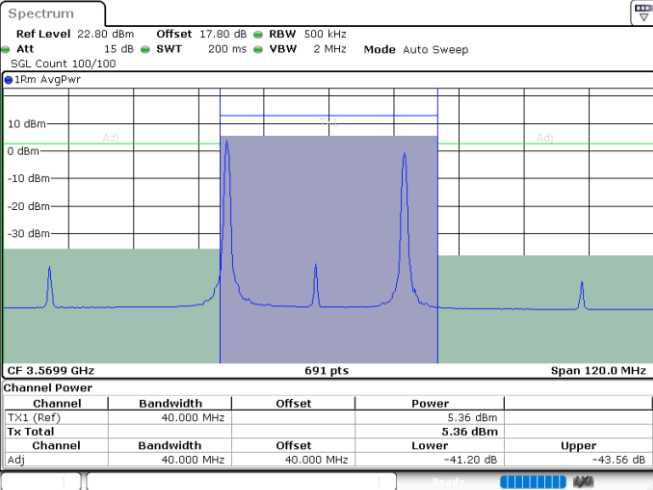

LTE Band 48C / 15MHz+20MHz

QPSK

Lowest Channel / 1RB0 and 1RB99

Lowest Channel / 1RB74 and 1RB0

Date: 24.JUL.2024 05:38:47

Date: 24.JUL.2024 05:39:53