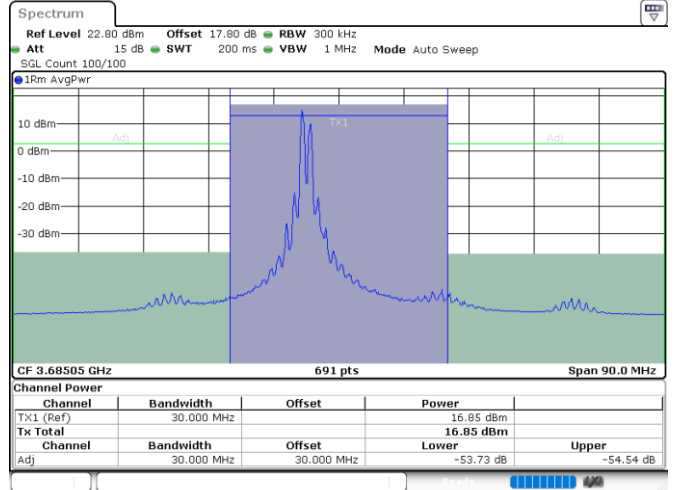

Date: 24.JUL.2024 02:30:42

Date: 24.JUL.2024 02:31:45

Lowest Channel / FullIRB

N/A

Date: 24.JUL.2024 02:23:06

LTE Band 48C / 10MHz+20MHz

QPSK

Middle Channel / 1RB0 and 1RB99

Middle Channel / 1RB49 and 1RB0

Date: 24.JUL.2024 03:01:49

Date: 24.JUL.2024 03:02:55

Middle Channel / FullIRB

N/A

Date: 24.JUL.2024 02:54:16

LTE Band 48C / 10MHz+20MHz

QPSK

Highest Channel / 1RB0 and 1RB99

Highest Channel / 1RB49 and 1RB0

Date: 24.JUL.2024 03:29:43

Date: 24.JUL.2024 03:37:17

Highest Channel / FullRB

N/A

Date: 24.JUL.2024 03:28:37

LTE Band 48C / 15MHz+20MHz