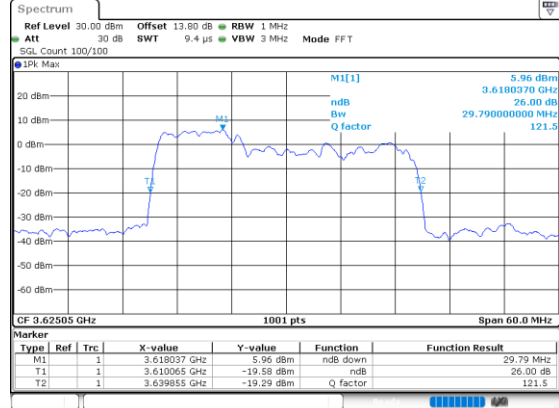

Middle Channel / 20MHz+20MHz

N/A

LTE Band 48C

256QAM

Middle Channel / 5MHz+20MHz

Date: 24.JUL.2024 10:20:09

Middle Channel / 10MHz+20MHz

Date: 24.JUL.2024 10:34:05