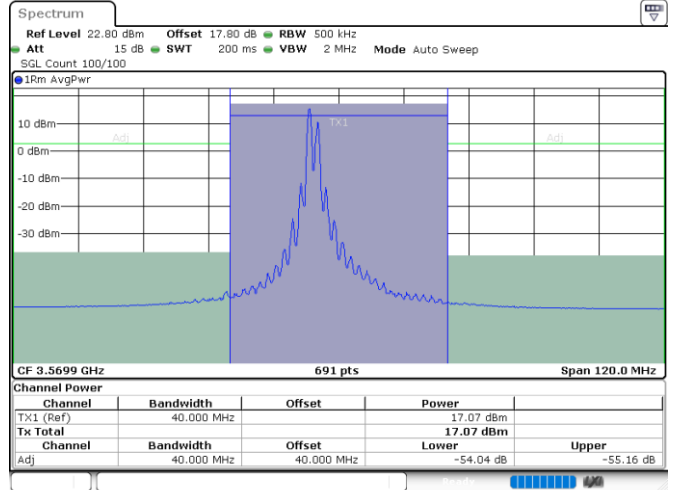

LTE Band 48C / 15MHz+20MHz

QPSK

Lowest Channel / 1RB0 and 1RB99

Lowest Channel / 1RB74 and 1RB0

Date: 24.JUL.2024 05:38:47

Date: 24.JUL.2024 05:39:53