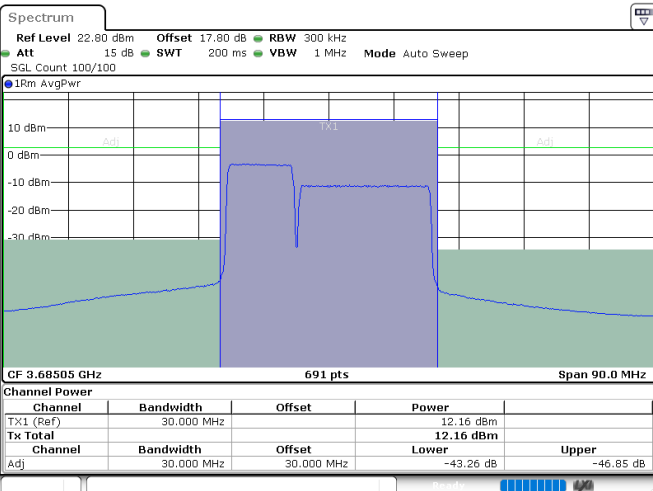

LTE Band 48C / 10MHz+20MHz

16QAM

Highest Channel / 1RB0 and 1RB99

Highest Channel / 1RB49 and 1RB0

Date: 24.JUL.2024 03:30:47

Date: 24.JUL.2024 03:36:12

Highest Channel / FullRB

N/A

Date: 24.JUL.2024 03:27:33

LTE Band 48C / 15MHz+20MHz

16QAM

Lowest Channel / 1RB0 and 1RB99

Lowest Channel / 1RB74 and 1RB0

Date: 24.JUL.2024 05:37:42

Date: 24.JUL.2024 05:40:59

Lowest Channel / FullIRB