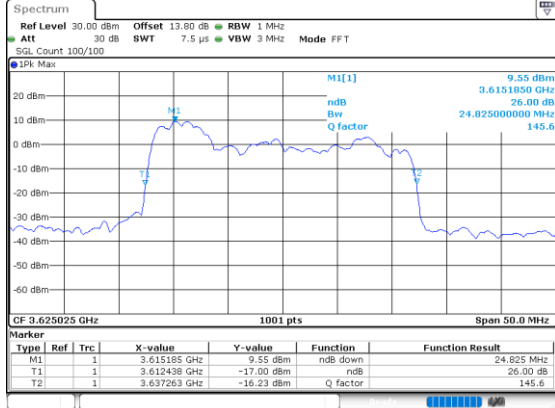

LTE Band 48C

64QAM

Middle Channel / 5MHz+20MHz

Date: 24.JUL.2024 10:17:39

Middle Channel / 10MHz+20MHz

Date: 24.JUL.2024 10:31:24

Middle Channel / 15MHz+20MHz

Date: 24.JUL.2024 10:45:24

Middle Channel / 20MHz+5MHz

Date: 24.JUL.2024 10:24:29

Middle Channel / 20MHz+10MHz

Date: 24.JUL.2024 10:38:23

Middle Channel / 20MHz+15MHz

Date: 24.JUL.2024 10:52:22

LTE Band 48C

64QAM