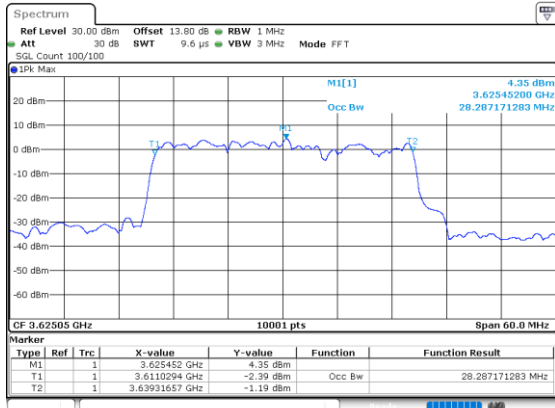

Middle Channel / 15MHz+20MHz

Date: 24.JUL.2024 10:42:47

Middle Channel / 20MHz+5MHz

Date: 24.JUL.2024 10:21:56

Middle Channel / 20MHz+10MHz

Date: 24.JUL.2024 10:35:55

Middle Channel / 20MHz+15MHz

Date: 24.JUL.2024 10:49:44

LTE Band 48C

16QAM

Middle Channel / 20MHz+20MHz

N/A

LTE Band 48C

64QAM

Middle Channel / 5MHz+20MHz

Date: 24.JUL.2024 09:52:25