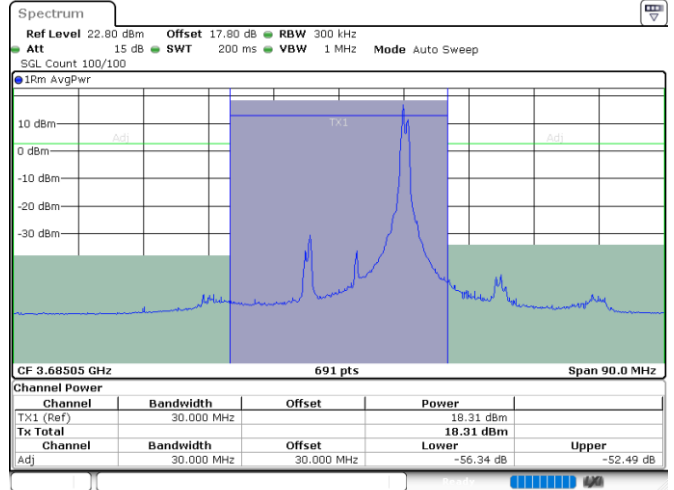

Date: 24.JUL.2024 00:52:16

Date: 24.JUL.2024 00:55:25

Lowest Channel / FullIRB

N/A

Date: 24.JUL.2024 00:46:45

LTE Band 48C / 20MHz+5MHz

16QAM

Middle Channel / 1RB0 and 1RB24

Middle Channel / 1RB99 and 1RB0

Date: 24.JUL.2024 01:23:58

Date: 24.JUL.2024 01:29:11

Middle Channel / FullIRB

N/A

Date: 24.JUL.2024 01:18:31

LTE Band 48C / 20MHz+5MHz

16QAM

Highest Channel / 1RB0 and 1RB24

Highest Channel / 1RB99 and 1RB0

Date: 24.JUL.2024 01:57:00

Date: 24.JUL.2024 02:02:28

Highest Channel / FullIRB

N/A

Date: 24.JUL.2024 01:53:40

LTE Band 48C / 20MHz+10MHz