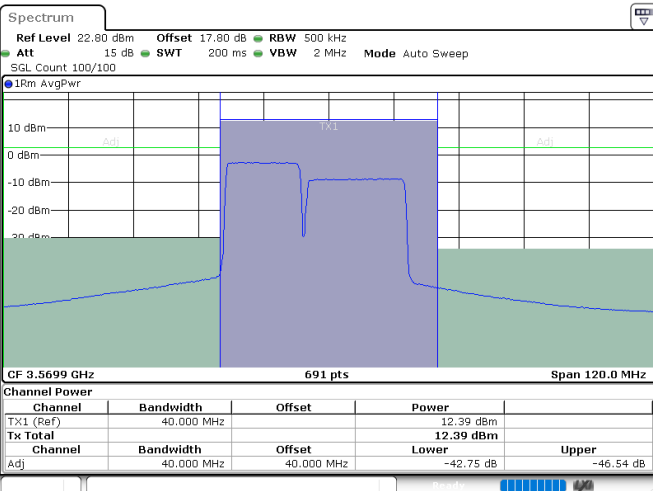

LTE Band 48C / 10MHz+20MHz

16QAM

Highest Channel / 1RB0 and 1RB99

Highest Channel / 1RB49 and 1RB0

Date: 24.JUL.2024 03:30:47

Date: 24.JUL.2024 03:36:12

Highest Channel / FullRB

N/A

Date: 24.JUL.2024 03:27:33

LTE Band 48C / 15MHz+20MHz

16QAM

Lowest Channel / 1RB0 and 1RB99

Lowest Channel / 1RB74 and 1RB0

Date: 24.JUL.2024 05:37:42

Date: 24.JUL.2024 05:40:59

Lowest Channel / FullIRB

N/A

Date: 24.JUL.2024 05:32:13

LTE Band 48C / 15MHz+20MHz

16QAM

Middle Channel / 1RB0 and 1RB99

Middle Channel / 1RB74 and 1RB0

Date: 24.JUL.2024 06:09:10

Date: 24.JUL.2024 06:12:25