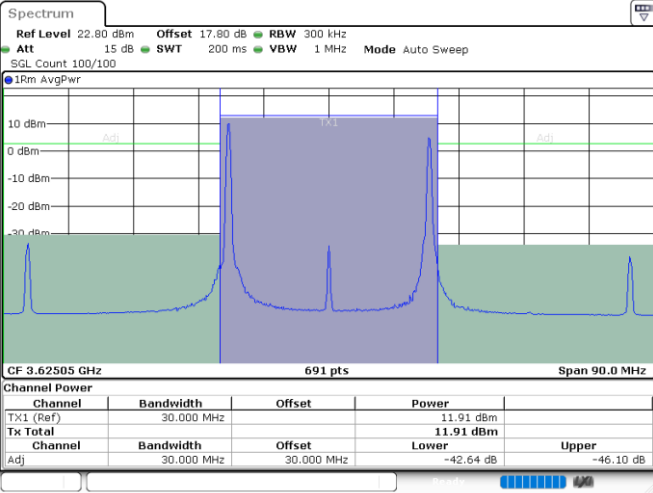

LTE Band 48C / 10MHz+20MHz

16QAM

Middle Channel / 1RB0 and 1RB99

Middle Channel / 1RB49 and 1RB0

Date: 24.JUL.2024 03:00:46