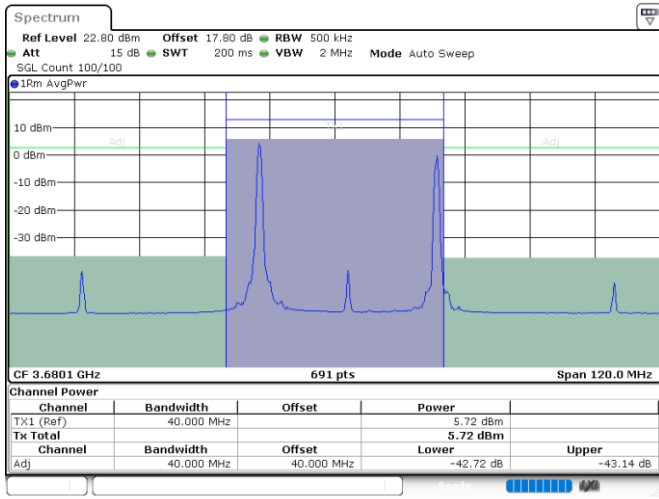

LTE Band 48C / 20MHz+15MHz

QPSK

Highest Channel / 1RB0 and 1RB74

Highest Channel / 1RB99 and 1RB0

Date: 24.JUL.2024 08:12:43