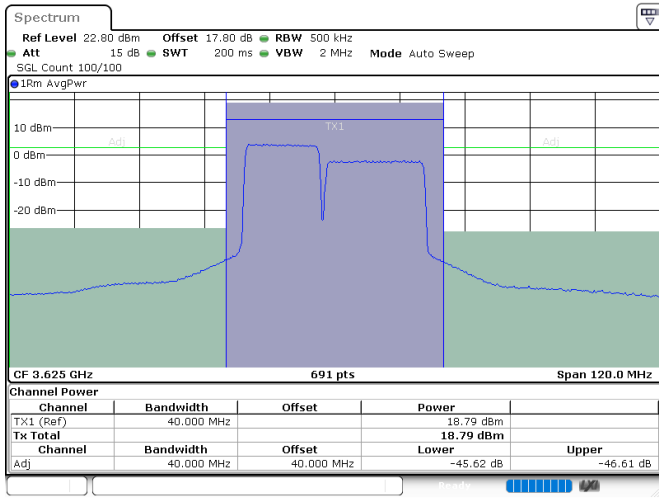

LTE Band 48C / 15MHz+20MHz

QPSK

Middle Channel / 1RB0 and 1RB99

Middle Channel / 1RB74 and 1RB0

Date: 24.JUL.2024 06:10:16

Date: 24.JUL.2024 06:11:22

Middle Channel / FullIRB

N/A

Date: 24.JUL.2024 06:10:37

LTE Band 48C / 15MHz+20MHz

QPSK

Highest Channel / 1RB0 and 1RB99

Highest Channel / 1RB74 and 1RB0

Date: 24.JUL.2024 06:38:29

Date: 24.JUL.2024 06:46:02

Highest Channel / FullIRB