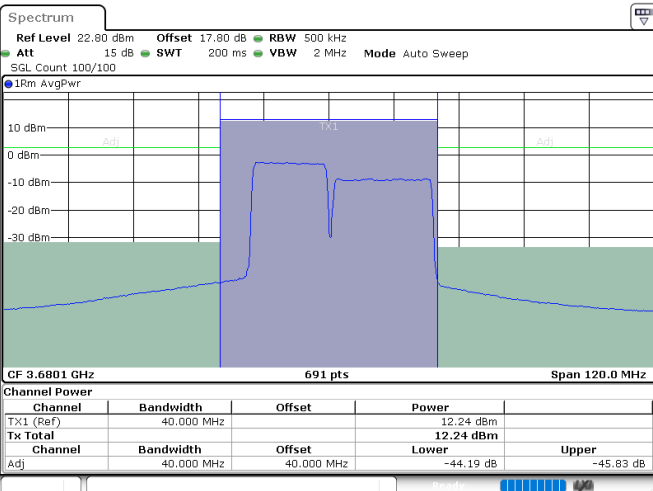

Middle Channel / FullIRB

N/A

Date: 24.JUL.2024 06:03:42

LTE Band 48C / 15MHz+20MHz

16QAM

Highest Channel / 1RB0 and 1RB99

Highest Channel / 1RB74 and 1RB0

Date: 24.JUL.2024 06:39:35

Date: 24.JUL.2024 06:44:59

Highest Channel / FullIRB

N/A

Date: 24.JUL.2024 06:36:19

LTE Band 48C / 20MHz+5MHz

16QAM

Lowest Channel / 1RB0 and 1RB24

Lowest Channel / 1RB99 and 1RB0