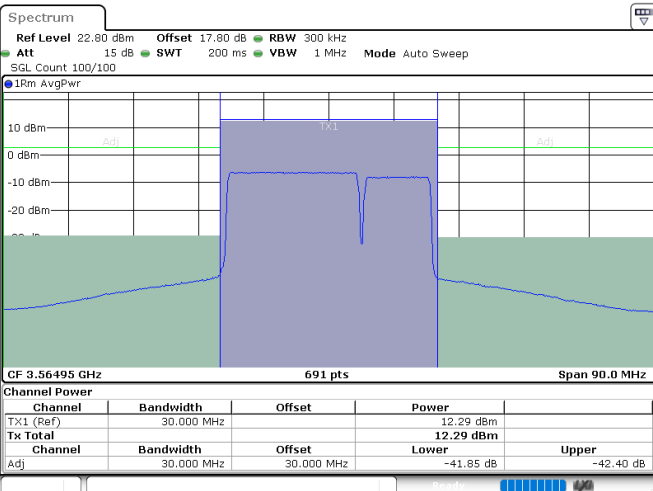

Date: 24.JUL.2024 01:55:52

Date: 24.JUL.2024 02:03:33

Highest Channel / FullIRB

N/A

Date: 24.JUL.2024 01:54:45

LTE Band 48C / 20MHz+10MHz

QPSK

Lowest Channel / 1RB0 and 1RB49

Lowest Channel / 1RB99 and 1RB0

Date: 24.JUL.2024 04:04:16

Date: 24.JUL.2024 04:05:21

Lowest Channel / FullIRB

N/A

Date: 24.JUL.2024 03:56:35

LTE Band 48C / 20MHz+10MHz

QPSK

Middle Channel / 1RB0 and 1RB49

Middle Channel / 1RB99 and 1RB0

Date: 24.JUL.2024 04:35:49

Date: 24.JUL.2024 04:36:53

Middle Channel / FullIRB

N/A

Date: 24.JUL.2024 04:28:06

LTE Band 48C / 20MHz+10MHz