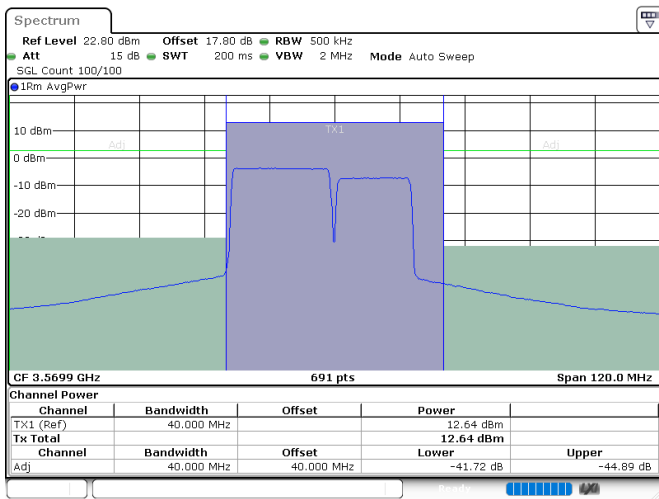

Lowest Channel / 1RB99 and 1RB0

Date: 24.JUL.2024 07:13:12

Date: 24.JUL.2024 07:14:17

Lowest Channel / FullIRB

N/A

Date: 24.JUL.2024 07:05:34

LTE Band 48C / 20MHz+15MHz

QPSK

Middle Channel / 1RB0 and 1RB74

Middle Channel / 1RB99 and 1RB0

Date: 24.JUL.2024 07:44:33

Date: 24.JUL.2024 07:45:35

Middle Channel / FullIRB

N/A

Date: 24.JUL.2024 07:13:59

LTE Band 48C / 20MHz+15MHz