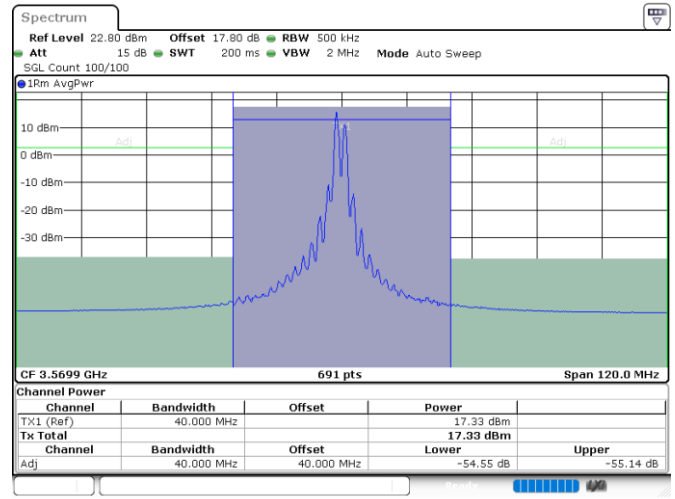

QPSK

Highest Channel / 1RB0 and 1RB49

Highest Channel / 1RB99 and 1RB0

Highest Channel / FullRB

N/A

LTE Band 48C / 20MHz+15MHz

QPSK

Lowest Channel / 1RB0 and 1RB74

Lowest Channel / 1RB99 and 1RB0

Date: 24.JUL.2024 07:13:12

Date: 24.JUL.2024 07:14:17

Lowest Channel / FullIRB

N/A

Date: 24.JUL.2024 07:05:34

LTE Band 48C / 20MHz+15MHz

QPSK