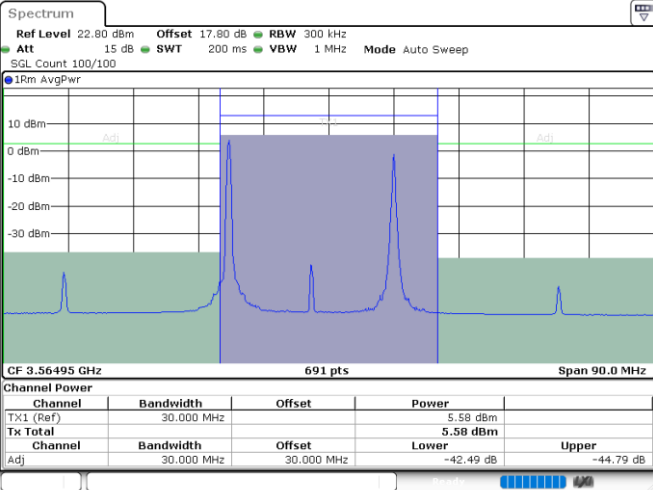

N/A

Date: 24.JUL.2024 09:08:23

LTE Band 48C / 20MHz+20MHz

QPSK

Highest Channel / 1RB0 and 1RB99

Highest Channel / 1RB99 and 1RB0

Date: 24.JUL.2024 09:42:24

Date: 24.JUL.2024 09:49:35

Highest Channel / FullIRB

N/A

Date: 24.JUL.2024 09:41:24

LTE Band 48C / 5MHz+20MHz

16QAM

Lowest Channel / 1RB0 and 1RB99

Lowest Channel / 1RB24 and 1RB0

Date: 23.JUL.2024 23:09:40

Date: 23.JUL.2024 23:13:03

Lowest Channel / FullIRB

N/A

Date: 23.JUL.2024 23:04:07

LTE Band 48C / 5MHz+20MHz

16QAM

Middle Channel / 1RB0 and 1RB99

Middle Channel / 1RB24 and 1RB0