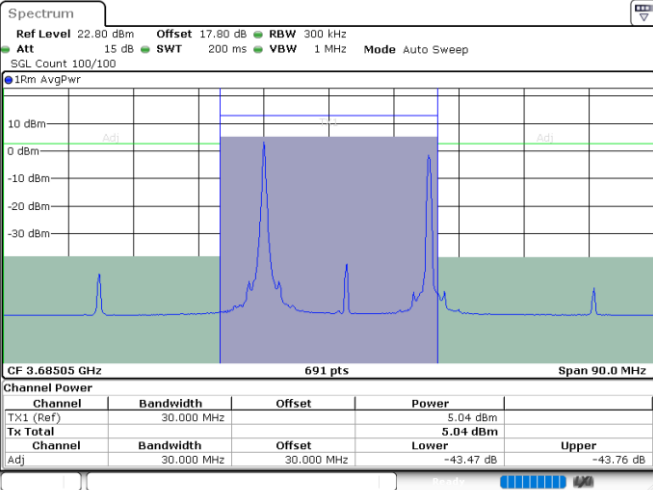

Lowest Channel / FullIRB

N/A

Date: 24.JUL.2024 00:45:41

LTE Band 48C / 20MHz+5MHz

QPSK

Middle Channel / 1RB0 and 1RB24

Middle Channel / 1RB99 and 1RB0

Date: 24.JUL.2024 01:25:02

Date: 24.JUL.2024 01:28:04

Middle Channel / FullIRB

N/A

Date: 24.JUL.2024 01:17:25

LTE Band 48C / 20MHz+5MHz

QPSK

Highest Channel / 1RB0 and 1RB24

Highest Channel / 1RB99 and 1RB0

Date: 24.JUL.2024 01:55:52

Date: 24.JUL.2024 02:03:33

Highest Channel / FullIRB

N/A

Date: 24.JUL.2024 01:54:45

LTE Band 48C / 20MHz+10MHz

QPSK

Lowest Channel / 1RB0 and 1RB49