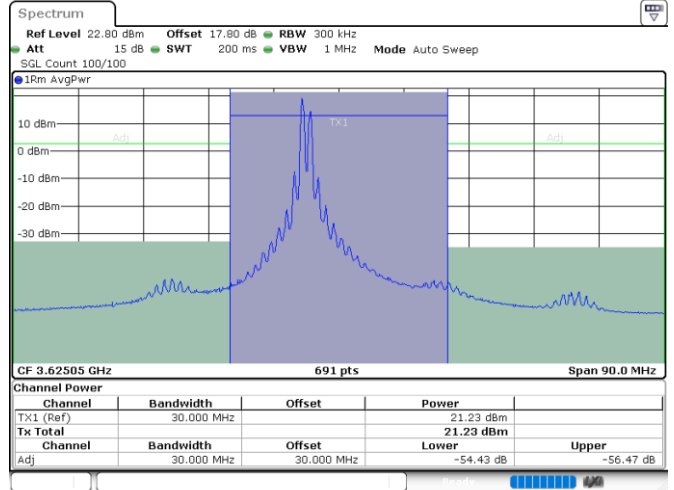

Date: 24.JUL.2024 03:02:55