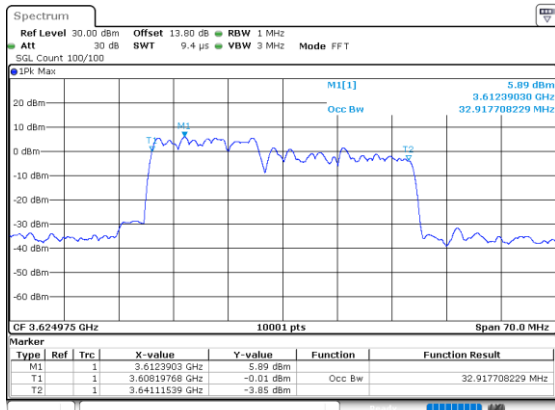

Middle Channel / 15MHz+20MHz

Date: 24.JUL.2024 10:43:38