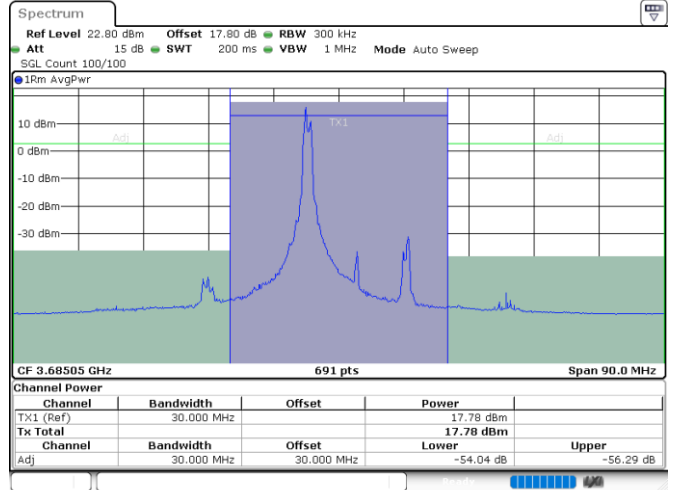

Date: 23.JUL.2024 23:43:55

Date: 23.JUL.2024 23:48:04

Middle Channel / FullIRB

N/A

Date: 23.JUL.2024 23:39:26

LTE Band 48C / 5MHz+20MHz

16QAM

Highest Channel / 1RB0 and 1RB99

Highest Channel / 1RB24 and 1RB0

Date: 24.JUL.2024 00:16:39

Date: 24.JUL.2024 00:24:50

Highest Channel / FullRB

N/A

Date: 24.JUL.2024 00:13:24

LTE Band 48C / 10MHz+20MHz

16QAM