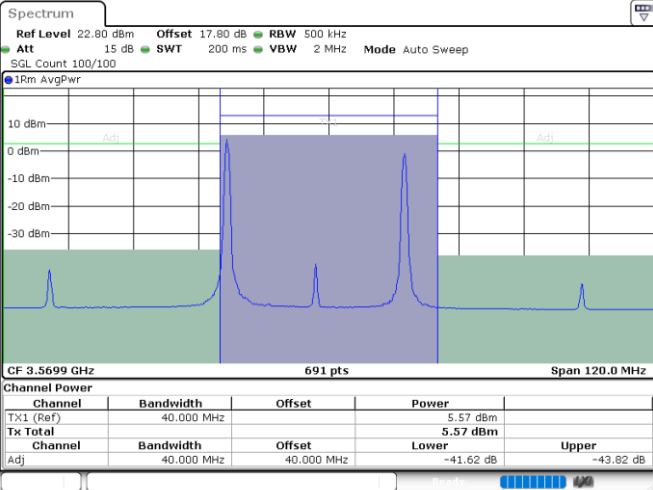

LTE Band 48C / 10MHz+20MHz

16QAM

Highest Channel / 1RB0 and 1RB99

Highest Channel / 1RB49 and 1RB0

Date: 24.JUL.2024 03:30:47

Date: 24.JUL.2024 03:36:12

Highest Channel / FullRB

N/A

Date: 24.JUL.2024 03:27:33

LTE Band 48C / 15MHz+20MHz

16QAM

Lowest Channel / 1RB0 and 1RB99

Lowest Channel / 1RB74 and 1RB0

Date: 24.JUL.2024 05:37:42

Date: 24.JUL.2024 05:40:59

Lowest Channel / FullIRB