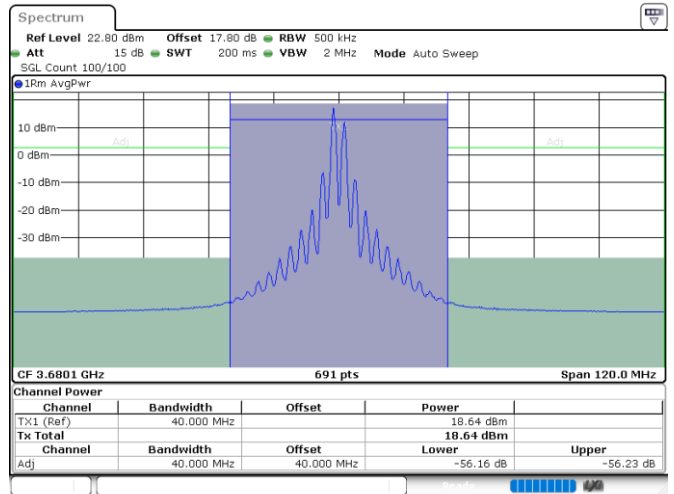

Date: 24.JUL.2024 08:39:39

LTE Band 48C / 20MHz+20MHz

QPSK

MiddleChannel / 1RB0 and 1RB99

Middle Channel / 1RB99 and 1RB0

Date: 24.JUL.2024 09:15:28

Date: 24.JUL.2024 09:16:28

Middle Channel / FullIRB

N/A

Date: 24.JUL.2024 09:08:23

LTE Band 48C / 20MHz+20MHz

QPSK

Highest Channel / 1RB0 and 1RB99

Highest Channel / 1RB99 and 1RB0

Date: 24.JUL.2024 09:42:24

Date: 24.JUL.2024 09:49:35

Highest Channel / FullIRB

N/A

Date: 24.JUL.2024 09:41:24

LTE Band 48C / 5MHz+20MHz

16QAM

Lowest Channel / 1RB0 and 1RB99

Lowest Channel / 1RB24 and 1RB0

Date: 23.JUL.2024 23:09:40