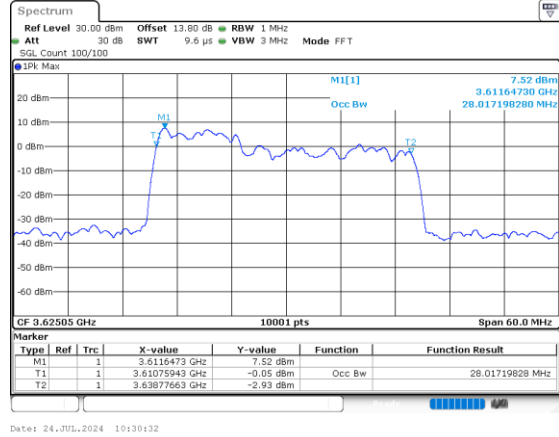

Middle Channel / 10MHz+20MHz

Date: 24.JUL.2024 10:30:32