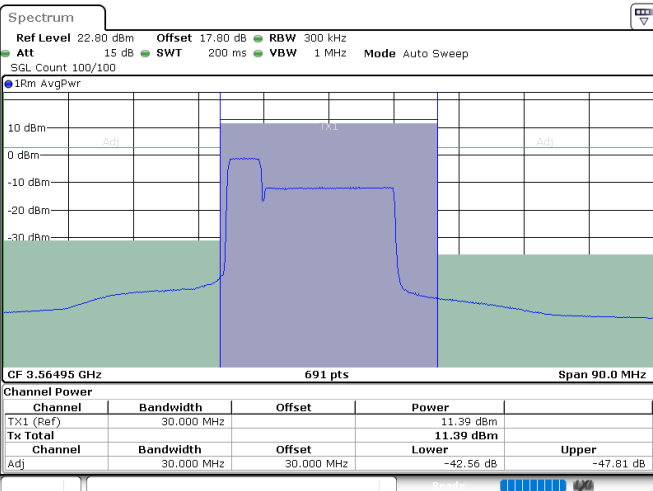

N/A

Date: 24.JUL.2024 09:08:23

LTE Band 48C / 20MHz+20MHz

QPSK

Highest Channel / 1RB0 and 1RB99

Highest Channel / 1RB99 and 1RB0

Date: 24.JUL.2024 09:42:24

Date: 24.JUL.2024 09:49:35

Highest Channel / FullIRB

N/A

Date: 24.JUL.2024 09:41:24

LTE Band 48C / 5MHz+20MHz

16QAM

Lowest Channel / 1RB0 and 1RB99

Lowest Channel / 1RB24 and 1RB0

Date: 23.JUL.2024 23:09:40

Date: 23.JUL.2024 23:13:03

Lowest Channel / FullIRB

N/A

Date: 23.JUL.2024 23:04:07

LTE Band 48C / 5MHz+20MHz

16QAM

Middle Channel / 1RB0 and 1RB99

Middle Channel / 1RB24 and 1RB0