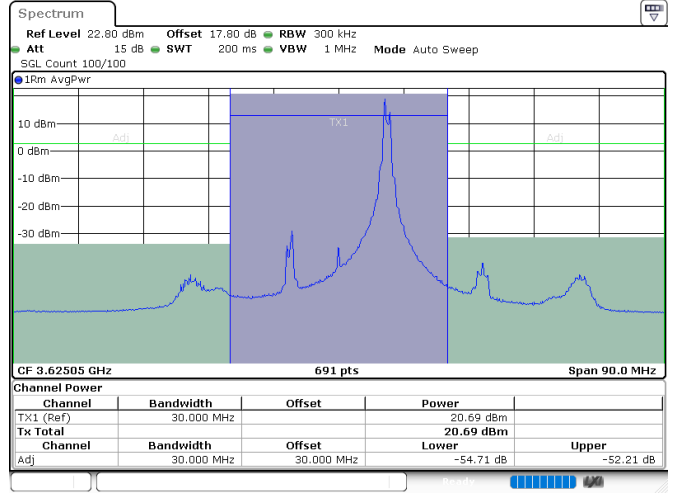

Lowest Channel / FullIRB

N/A

Date: 24.JUL.2024 00:45:41

LTE Band 48C / 20MHz+5MHz

QPSK

Middle Channel / 1RB0 and 1RB24

Middle Channel / 1RB99 and 1RB0

Date: 24.JUL.2024 01:25:02

Date: 24.JUL.2024 01:28:04

Middle Channel / FullIRB

N/A

Date: 24.JUL.2024 01:17:25

LTE Band 48C / 20MHz+5MHz

QPSK

Highest Channel / 1RB0 and 1RB24

Highest Channel / 1RB99 and 1RB0