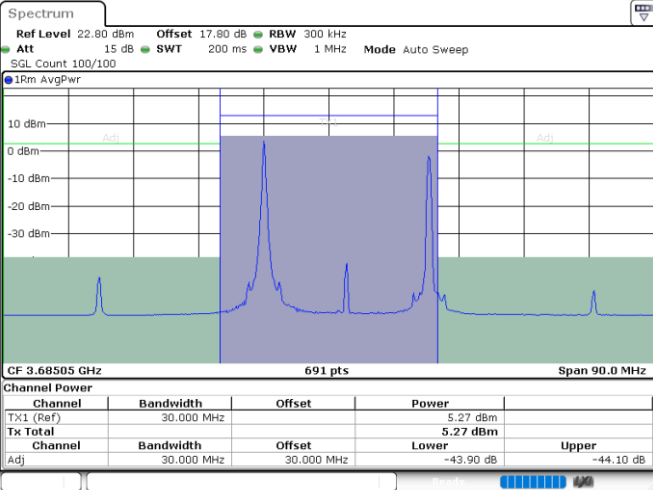

Date: 24.JUL.2024 00:52:16

Date: 24.JUL.2024 00:55:25

Lowest Channel / FullIRB

N/A

Date: 24.JUL.2024 00:46:45

LTE Band 48C / 20MHz+5MHz

16QAM

Middle Channel / 1RB0 and 1RB24

Middle Channel / 1RB99 and 1RB0

Date: 24.JUL.2024 01:23:58

Date: 24.JUL.2024 01:29:11

Middle Channel / FullIRB

N/A

Date: 24.JUL.2024 01:18:31

LTE Band 48C / 20MHz+5MHz

16QAM

Highest Channel / 1RB0 and 1RB24

Highest Channel / 1RB99 and 1RB0

Date: 24.JUL.2024 01:57:00

Date: 24.JUL.2024 02:02:28

Highest Channel / FullIRB

N/A

Date: 24.JUL.2024 01:53:40

LTE Band 48C / 20MHz+10MHz