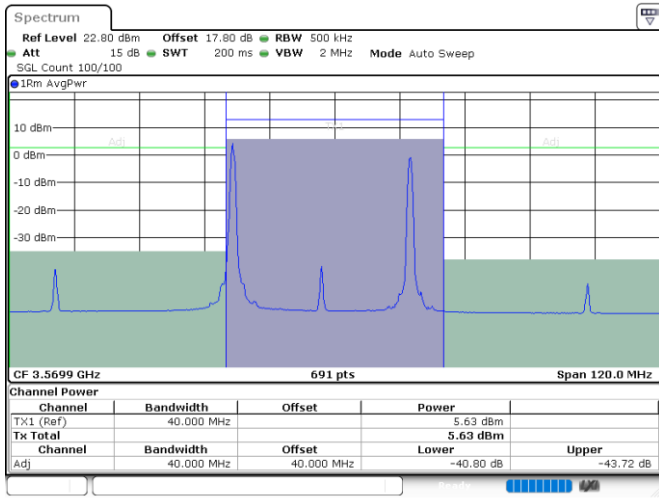

QPSK

Highest Channel / 1RB0 and 1RB49

Highest Channel / 1RB99 and 1RB0

Highest Channel / FullRB

N/A

LTE Band 48C / 20MHz+15MHz

QPSK

Lowest Channel / 1RB0 and 1RB74

Lowest Channel / 1RB99 and 1RB0

Date: 24.JUL.2024 07:13:12

Date: 24.JUL.2024 07:14:17

Lowest Channel / FullIRB

N/A

Date: 24.JUL.2024 07:05:34

LTE Band 48C / 20MHz+15MHz

QPSK