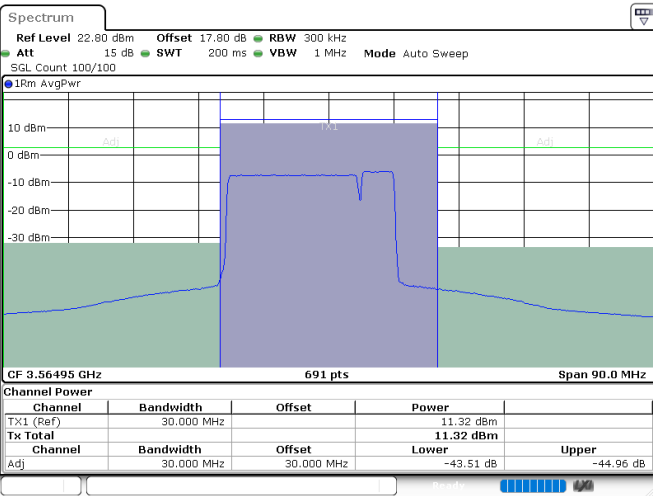

Middle Channel / FullIRB

N/A

Date: 24.JUL.2024 06:03:42

LTE Band 48C / 15MHz+20MHz

16QAM

Highest Channel / 1RB0 and 1RB99

Highest Channel / 1RB74 and 1RB0

Date: 24.JUL.2024 06:39:35

Date: 24.JUL.2024 06:44:59

Highest Channel / FullIRB

N/A

Date: 24.JUL.2024 06:36:19

LTE Band 48C / 20MHz+5MHz

16QAM

Lowest Channel / 1RB0 and 1RB24

Lowest Channel / 1RB99 and 1RB0

Date: 24.JUL.2024 00:52:16

Date: 24.JUL.2024 00:55:25

Lowest Channel / FullIRB

N/A

Date: 24.JUL.2024 00:46:45

LTE Band 48C / 20MHz+5MHz

16QAM

Middle Channel / 1RB0 and 1RB24