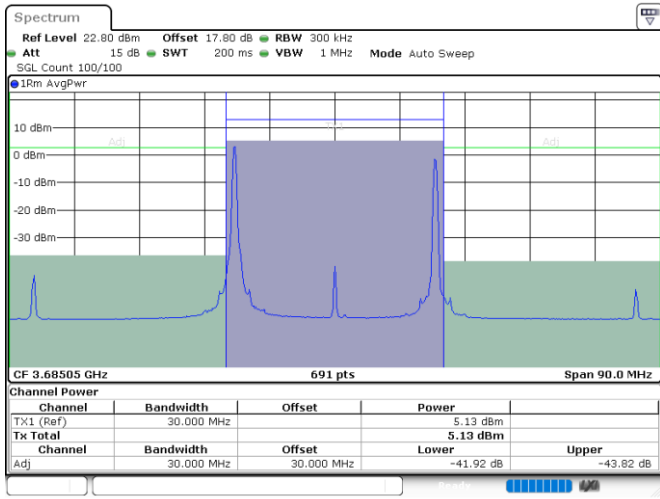

Lowest Channel / 1RB99 and 1RB0

Date: 24.JUL.2024 04:04:16

Date: 24.JUL.2024 04:05:21

Lowest Channel / FullIRB

N/A

Date: 24.JUL.2024 03:56:35

LTE Band 48C / 20MHz+10MHz

QPSK

Middle Channel / 1RB0 and 1RB49

Middle Channel / 1RB99 and 1RB0

Date: 24.JUL.2024 04:35:49

Date: 24.JUL.2024 04:36:53

Middle Channel / FullIRB

N/A

Date: 24.JUL.2024 04:28:06

LTE Band 48C / 20MHz+10MHz

QPSK

Highest Channel / 1RB0 and 1RB49

Highest Channel / 1RB99 and 1RB0

Highest Channel / FullRB

N/A

LTE Band 48C / 20MHz+15MHz

QPSK

Lowest Channel / 1RB0 and 1RB74