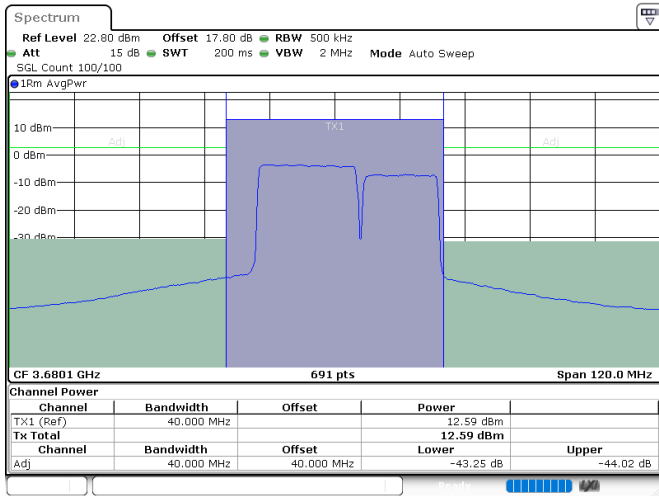

QPSK

Highest Channel / 1RB0 and 1RB74

Highest Channel / 1RB99 and 1RB0

Date: 24.JUL.2024 08:12:43

Date: 24.JUL.2024 08:20:16

Highest Channel / FullRB

N/A

Date: 24.JUL.2024 08:11:35

LTE Band 48C / 20MHz+20MHz

QPSK

Lowest Channel / 1RB0 and 1RB99

Lowest Channel / 1RB99 and 1RB0

Date: 24.JUL.2024 08:45:42

Date: 24.JUL.2024 08:46:40

Lowest Channel / FullIRB

N/A