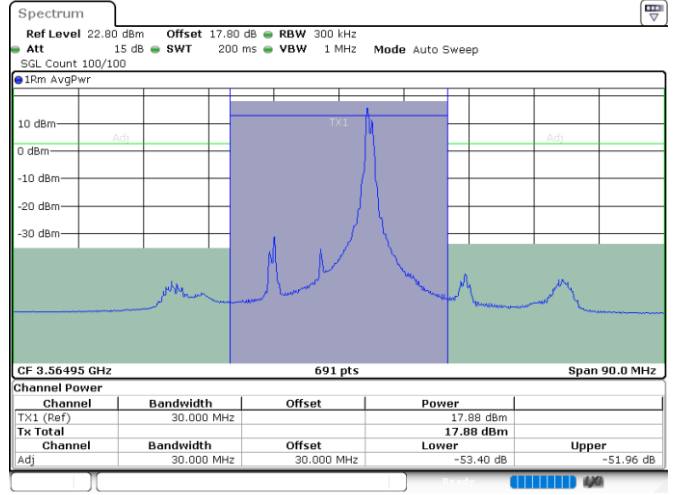

Date: 24.JUL.2024 06:10:37

LTE Band 48C / 15MHz+20MHz

QPSK

Highest Channel / 1RB0 and 1RB99

Highest Channel / 1RB74 and 1RB0

Date: 24.JUL.2024 06:38:29

Date: 24.JUL.2024 06:46:02

Highest Channel / FullIRB

N/A

Date: 24.JUL.2024 06:37:23

LTE Band 48C / 20MHz+5MHz

QPSK

Lowest Channel / 1RB0 and 1RB24

Lowest Channel / 1RB99 and 1RB0

Date: 24.JUL.2024 00:53:19

Date: 24.JUL.2024 00:54:21

Lowest Channel / FullIRB

N/A

Date: 24.JUL.2024 00:45:41

LTE Band 48C / 20MHz+5MHz

QPSK

Middle Channel / 1RB0 and 1RB24

Middle Channel / 1RB99 and 1RB0

Date: 24.JUL.2024 01:25:02

Date: 24.JUL.2024 01:28:04

Middle Channel / FullIRB

N/A

Date: 24.JUL.2024 01:17:25

LTE Band 48C / 20MHz+5MHz

QPSK

Highest Channel / 1RB0 and 1RB24

Highest Channel / 1RB99 and 1RB0