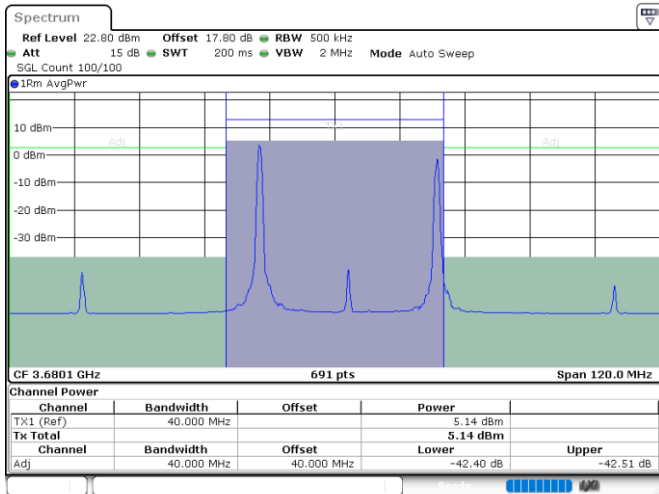

Date: 24.JUL.2024 06:10:37

LTE Band 48C / 15MHz+20MHz

QPSK

Highest Channel / 1RB0 and 1RB99

Highest Channel / 1RB74 and 1RB0

Date: 24.JUL.2024 06:38:29

Date: 24.JUL.2024 06:46:02

Highest Channel / FullIRB