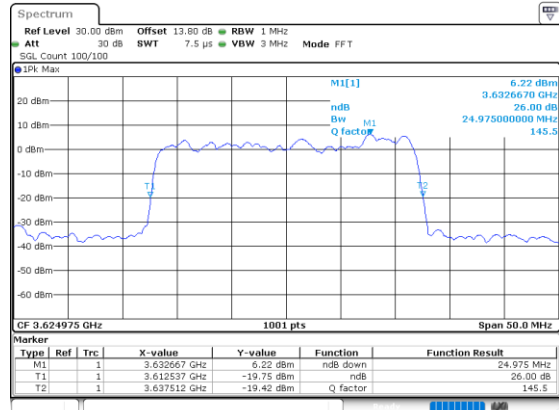

Middle Channel / 20MHz+5MHz

Date: 24.JUL.2024 10:26:59