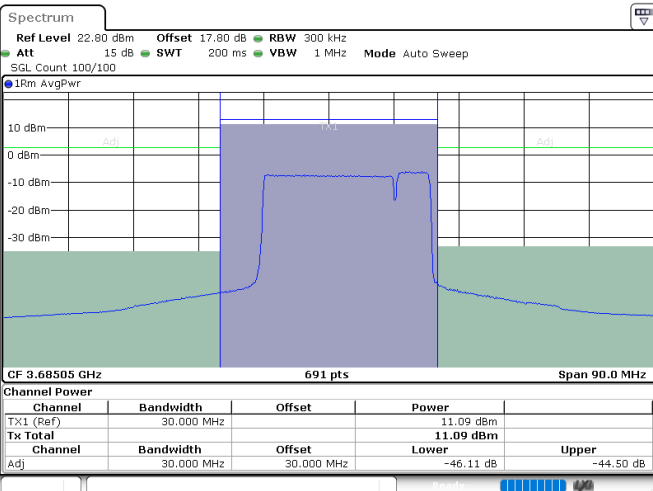

Lowest Channel / FullIRB

N/A

Date: 24.JUL.2024 00:45:41

LTE Band 48C / 20MHz+5MHz

QPSK

Middle Channel / 1RB0 and 1RB24

Middle Channel / 1RB99 and 1RB0

Date: 24.JUL.2024 01:25:02

Date: 24.JUL.2024 01:28:04

Middle Channel / FullIRB

N/A

Date: 24.JUL.2024 01:17:25

LTE Band 48C / 20MHz+5MHz

QPSK

Highest Channel / 1RB0 and 1RB24

Highest Channel / 1RB99 and 1RB0

Date: 24.JUL.2024 01:55:52

Date: 24.JUL.2024 02:03:33

Highest Channel / FullIRB

N/A

Date: 24.JUL.2024 01:54:45

LTE Band 48C / 20MHz+10MHz

QPSK

Lowest Channel / 1RB0 and 1RB49