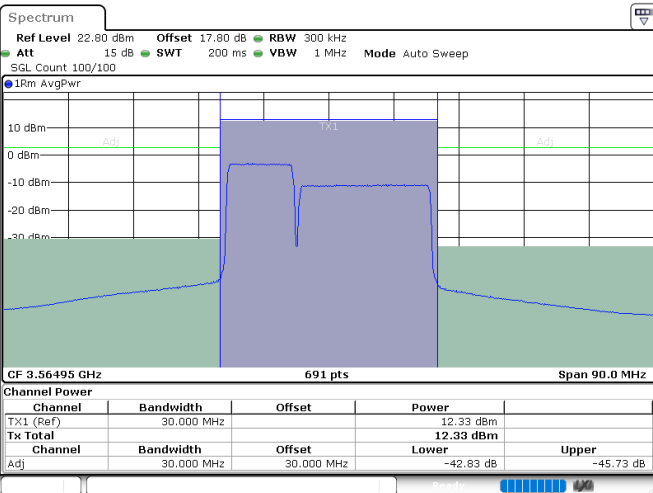

Highest Channel / 1RB24 and 1RB0

Date: 24.JUL.2024 00:16:39

Date: 24.JUL.2024 00:24:50

Highest Channel / FullRB

N/A

Date: 24.JUL.2024 00:13:24

LTE Band 48C / 10MHz+20MHz

16QAM

Lowest Channel / 1RB0 and 1RB99

Lowest Channel / 1RB49 and 1RB0

Date: 24.JUL.2024 02:29:38

Date: 24.JUL.2024 02:32:49

Lowest Channel / FullIRB

N/A

Date: 24.JUL.2024 02:24:12

LTE Band 48C / 10MHz+20MHz