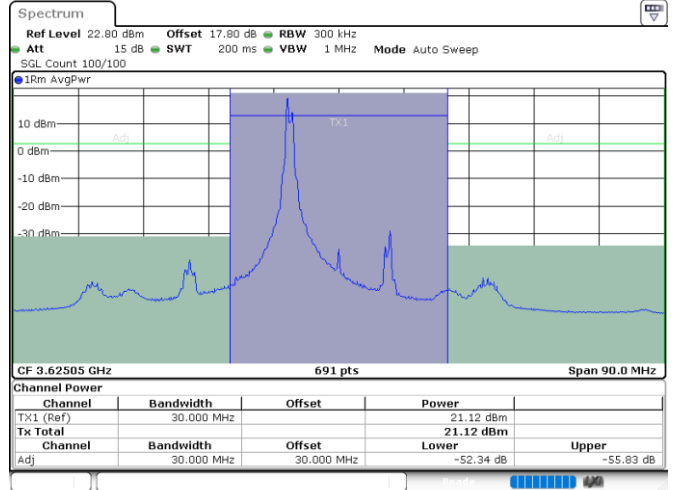

ACLR

LTE Band 48C / 5MHz+20MHz

QPSK

Lowest Channel / 1RB0 and 1RB99

Lowest Channel / 1RB24 and 1RB0

Date: 23.JUL.2024 23:10:55

Date: 23.JUL.2024 23:12:00

Lowest Channel / FullIRB

N/A

Date: 23.JUL.2024 23:03:02

LTE Band 48C / 5MHz+20MHz

QPSK

Middle Channel / 1RB0 and 1RB99

Middle Channel / 1RB24 and 1RB0

Date: 23.JUL.2024 23:44:58

Date: 23.JUL.2024 23:46:58

Middle Channel / FullIRB

N/A

Date: 23.JUL.2024 23:37:19

LTE Band 48C / 5MHz+20MHz

QPSK

Highest Channel / 1RB0 and 1RB99

Highest Channel / 1RB24 and 1RB0

Date: 24.JUL.2024 00:15:34