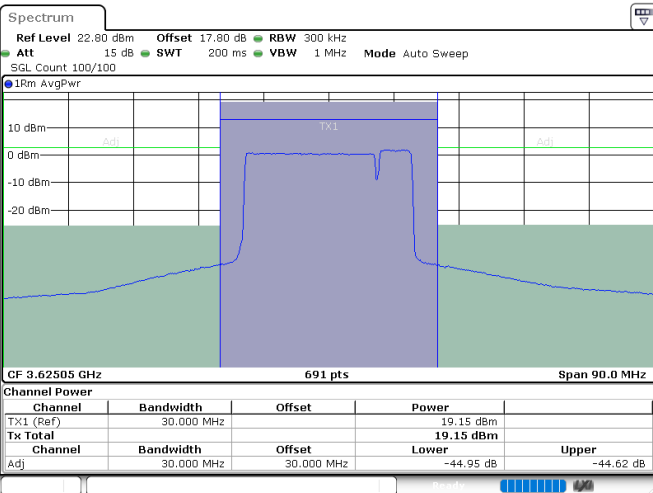

Date: 24.JUL.2024 00:52:16

Date: 24.JUL.2024 00:55:25

Lowest Channel / FullIRB

N/A

Date: 24.JUL.2024 00:46:45

LTE Band 48C / 20MHz+5MHz

16QAM

Middle Channel / 1RB0 and 1RB24

Middle Channel / 1RB99 and 1RB0

Date: 24.JUL.2024 01:23:58

Date: 24.JUL.2024 01:29:11

Middle Channel / FullIRB

N/A

Date: 24.JUL.2024 01:18:31

LTE Band 48C / 20MHz+5MHz

16QAM

Highest Channel / 1RB0 and 1RB24

Highest Channel / 1RB99 and 1RB0

Date: 24.JUL.2024 01:57:00

Date: 24.JUL.2024 02:02:28

Highest Channel / FullIRB

N/A

Date: 24.JUL.2024 01:53:40

LTE Band 48C / 20MHz+10MHz