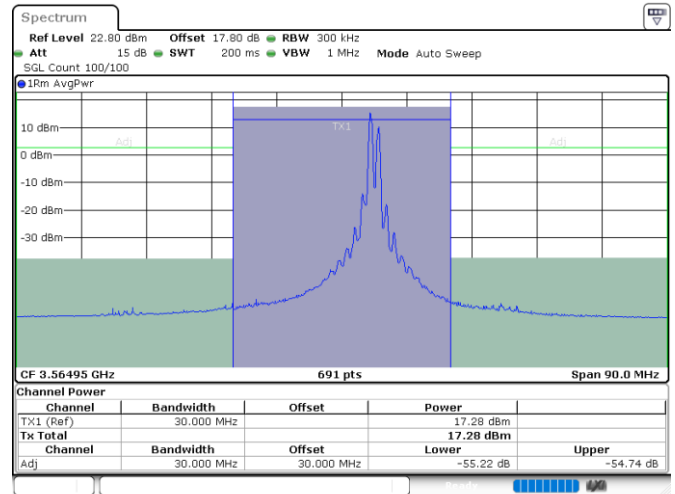

LTE Band 48C / 20MHz+10MHz

16QAM

Lowest Channel / 1RB0 and 1RB49

Lowest Channel / 1RB99 and 1RB0

Date: 24.JUL.2024 04:03:09

Date: 24.JUL.2024 04:06:24