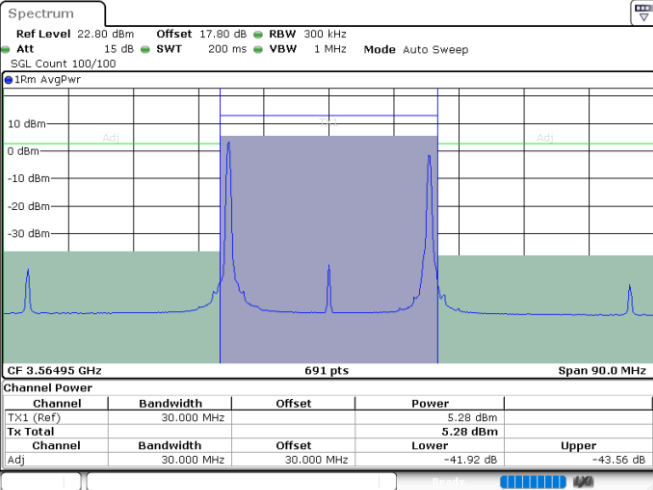

Middle Channel / FullIRB

N/A

Date: 23.JUL.2024 23:37:19

LTE Band 48C / 5MHz+20MHz

QPSK

Highest Channel / 1RB0 and 1RB99

Highest Channel / 1RB24 and 1RB0

Date: 24.JUL.2024 00:15:34

Date: 24.JUL.2024 00:25:54

Highest Channel / FullRB

N/A

Date: 24.JUL.2024 00:14:29

LTE Band 48C / 10MHz+20MHz

QPSK

Lowest Channel / 1RB0 and 1RB99

Lowest Channel / 1RB49 and 1RB0

Date: 24.JUL.2024 02:30:42

Date: 24.JUL.2024 02:31:45

Lowest Channel / FullIRB

N/A

Date: 24.JUL.2024 02:23:06

LTE Band 48C / 10MHz+20MHz

QPSK

Middle Channel / 1RB0 and 1RB99