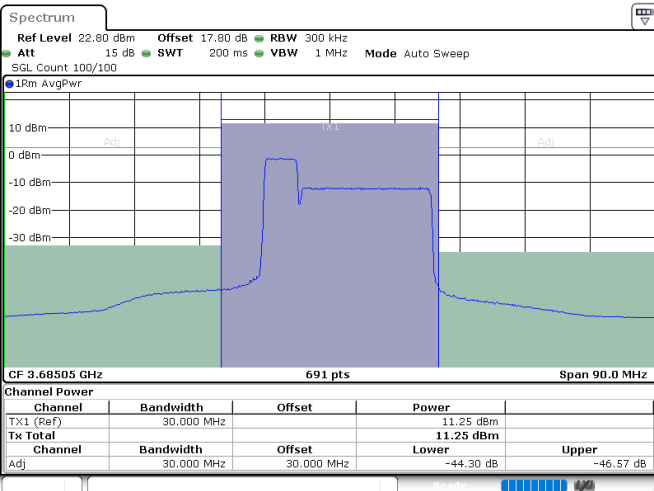

Date: 23.JUL.2024 23:43:55

Date: 23.JUL.2024 23:48:04

Middle Channel / FullIRB

N/A

Date: 23.JUL.2024 23:39:26

LTE Band 48C / 5MHz+20MHz

16QAM

Highest Channel / 1RB0 and 1RB99

Highest Channel / 1RB24 and 1RB0

Date: 24.JUL.2024 00:16:39

Date: 24.JUL.2024 00:24:50

Highest Channel / FullRB

N/A

Date: 24.JUL.2024 00:13:24

LTE Band 48C / 10MHz+20MHz

16QAM

Lowest Channel / 1RB0 and 1RB99

Lowest Channel / 1RB49 and 1RB0

Date: 24.JUL.2024 02:29:38

Date: 24.JUL.2024 02:32:49

Lowest Channel / FullIRB

N/A

Date: 24.JUL.2024 02:24:12

LTE Band 48C / 10MHz+20MHz