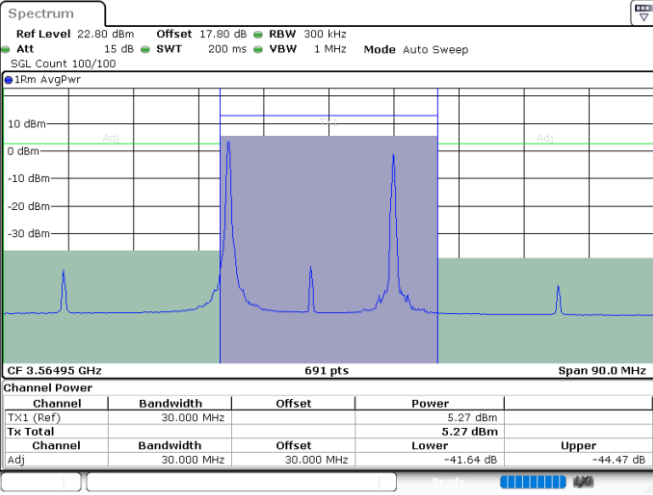

Date: 24.JUL.2024 06:10:37

LTE Band 48C / 15MHz+20MHz

QPSK

Highest Channel / 1RB0 and 1RB99

Highest Channel / 1RB74 and 1RB0

Date: 24.JUL.2024 06:38:29

Date: 24.JUL.2024 06:46:02

Highest Channel / FullIRB

N/A

Date: 24.JUL.2024 06:37:23

LTE Band 48C / 20MHz+5MHz

QPSK

Lowest Channel / 1RB0 and 1RB24

Lowest Channel / 1RB99 and 1RB0

Date: 24.JUL.2024 00:53:19

Date: 24.JUL.2024 00:54:21

Lowest Channel / FullIRB

N/A

Date: 24.JUL.2024 00:45:41

LTE Band 48C / 20MHz+5MHz

QPSK

Middle Channel / 1RB0 and 1RB24

Middle Channel / 1RB99 and 1RB0

Date: 24.JUL.2024 01:25:02