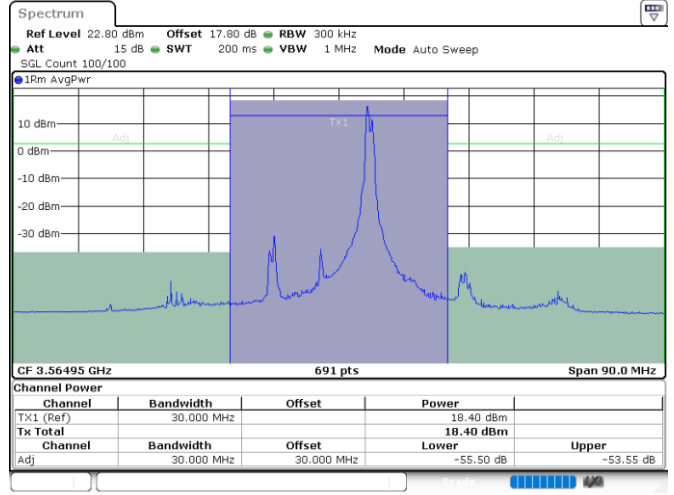

Middle Channel / FullIRB

N/A

Date: 24.JUL.2024 06:03:42

LTE Band 48C / 15MHz+20MHz

16QAM

Highest Channel / 1RB0 and 1RB99

Highest Channel / 1RB74 and 1RB0

Date: 24.JUL.2024 06:39:35

Date: 24.JUL.2024 06:44:59

Highest Channel / FullIRB

N/A

Date: 24.JUL.2024 06:36:19

LTE Band 48C / 20MHz+5MHz

16QAM

Lowest Channel / 1RB0 and 1RB24

Lowest Channel / 1RB99 and 1RB0

Date: 24.JUL.2024 00:52:16

Date: 24.JUL.2024 00:55:25

Lowest Channel / FullIRB

N/A

Date: 24.JUL.2024 00:46:45

LTE Band 48C / 20MHz+5MHz

16QAM

Middle Channel / 1RB0 and 1RB24