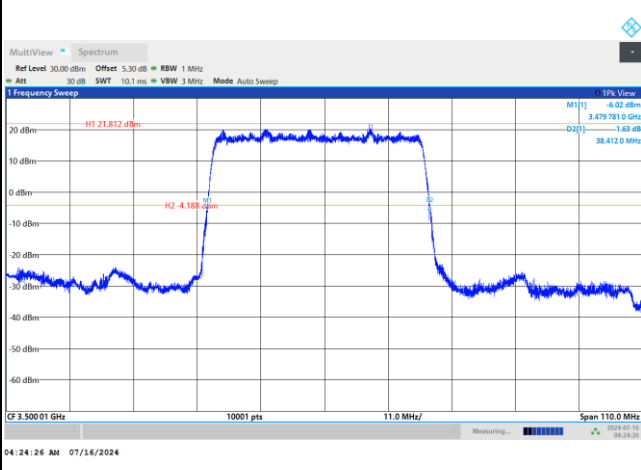

16QAM

64QAM

256QAM

FR1 n77 / 40MHz / DFT-S OFDM / Middle Channel / Full RB

PI/2 BPSK

FR1 n77 / 40MHz / CP OFDM / Middle Channel / Full RB

QPSK

16QAM