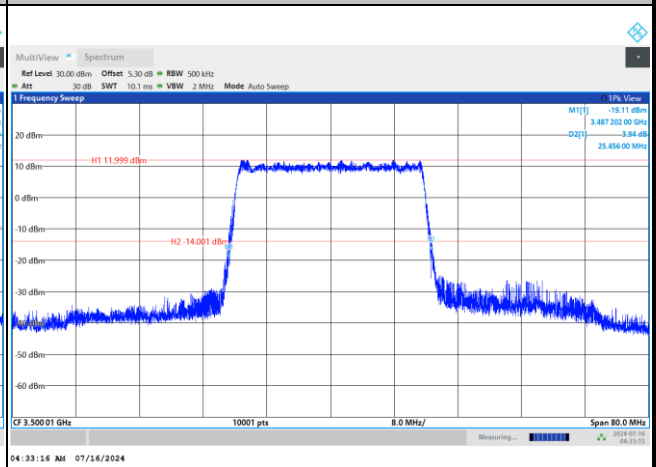

QPSK

16QAM

64QAM

256QAM

FR1 n77 / 30MHz / DFT-S OFDM / Middle Channel / Full RB

PI/2 BPSK

FR1 n77 / 30MHz / CP OFDM / Middle Channel / Full RB

QPSK