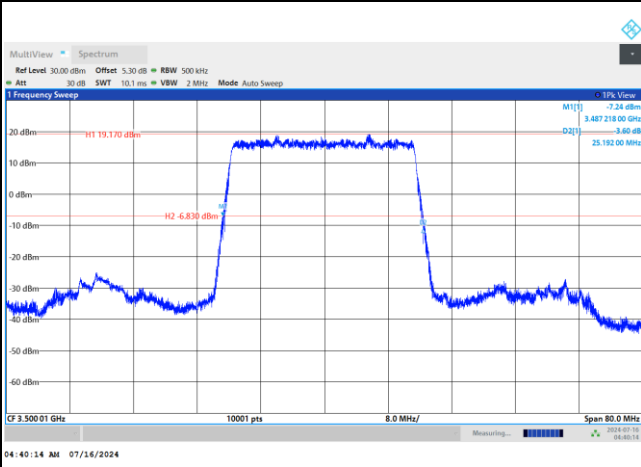

FR1 n77 / 20MHz / CP OFDM / Middle Channel / Full RB

QPSK

16QAM

64QAM

256QAM

FR1 n77 / 25MHz / DFT-S OFDM / Middle Channel / Full RB

PI/2 BPSK

FR1 n77 / 25MHz / CP OFDM / Middle Channel / Full RB