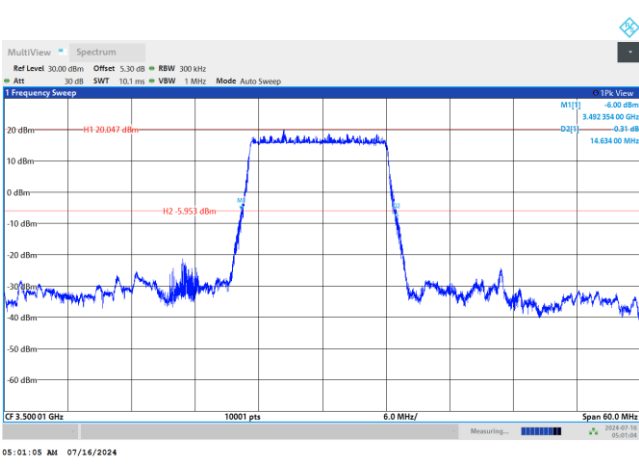

FR1 n77 / 15MHz / DFT-S OFDM / Middle Channel / Full RB

PI/2 BPSK