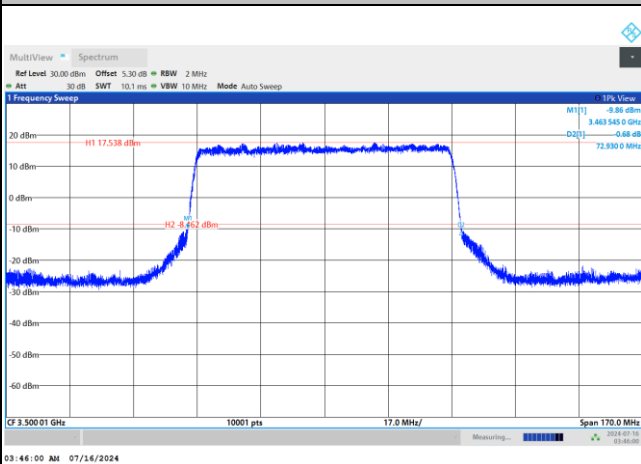

FR1 n77 / 70MHz / DFT-S OFDM / Middle Channel / Full RB

PI/2 BPSK

FR1 n77 / 70MHz / CP OFDM / Middle Channel / Full RB

QPSK

16QAM

64QAM

256QAM

FR1 n77 / 80MHz / DFT-S OFDM / Middle Channel / Full RB