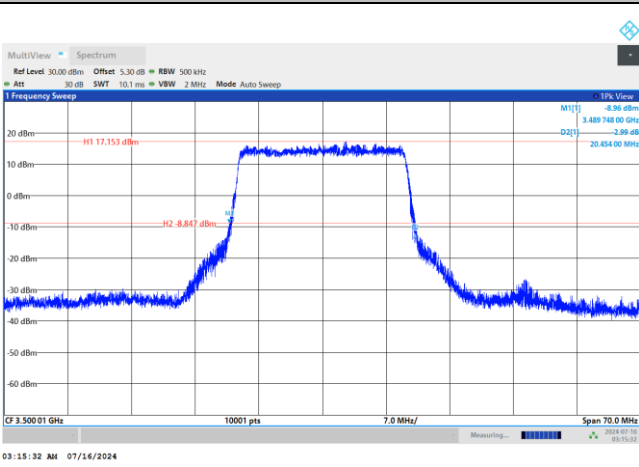

FR1 n77 / 20MHz / CP OFDM / Middle Channel / Full RB

QPSK

16QAM

64QAM

256QAM

FR1 n77 / 25MHz / DFT-S OFDM / Middle Channel / Full RB

PI/2 BPSK

FR1 n77 / 25MHz / CP OFDM / Middle Channel / Full RB