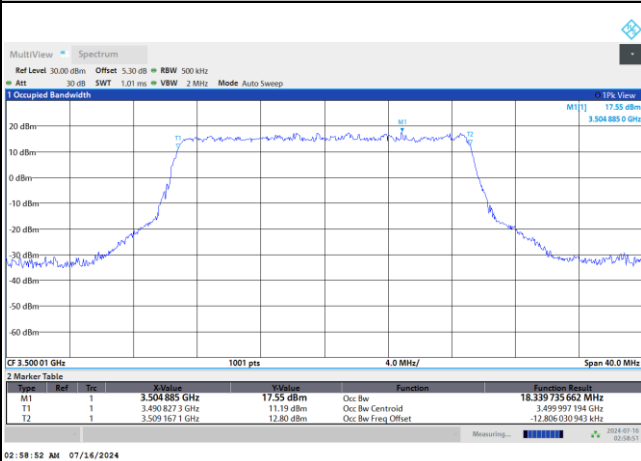

FR1 n77 / 20MHz / CP OFDM / Middle Channel / Full RB

QPSK