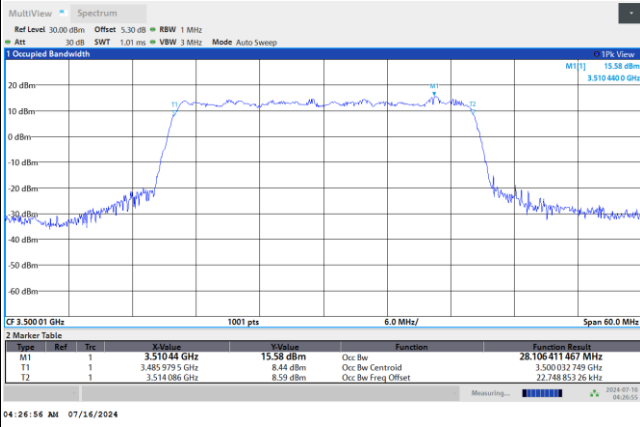

QPSK

16QAM

64QAM

256QAM

FR1 n77 / 40MHz / DFT-S OFDM / Middle Channel / Full RB

PI/2 BPSK

FR1 n77 / 40MHz / CP OFDM / Middle Channel / Full RB

QPSK