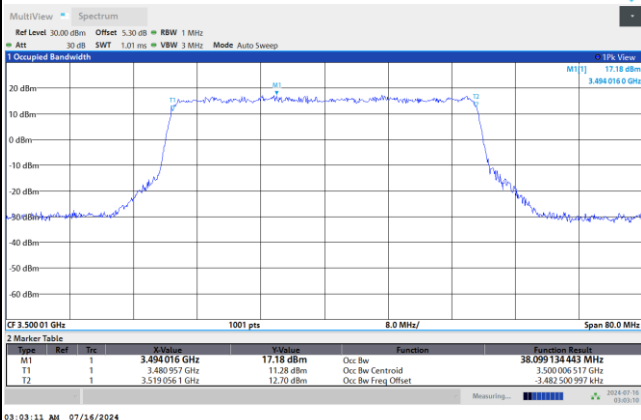

QPSK

16QAM

64QAM

256QAM

FR1 n77 / 40MHz / DFT-S OFDM / Middle Channel / Full RB

PI/2 BPSK

FR1 n77 / 40MHz / CP OFDM / Middle Channel / Full RB

QPSK