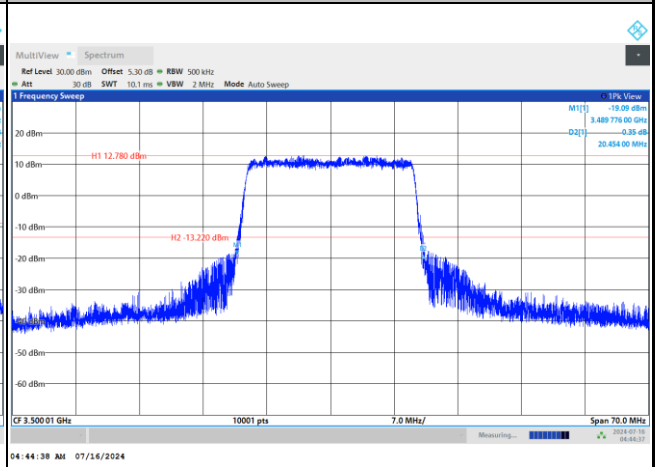

FR1 n77 / 20MHz / CP OFDM / Middle Channel / Full RB

QPSK

16QAM

64QAM

256QAM

FR1 n77 / 25MHz / DFT-S OFDM / Middle Channel / Full RB

PI/2 BPSK

FR1 n77 / 25MHz / CP OFDM / Middle Channel / Full RB