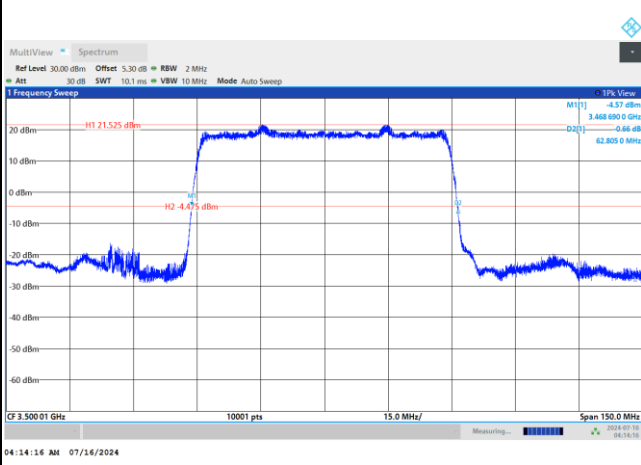

FR1 n77 / 60MHz / DFT-S OFDM / Middle Channel / Full RB

PI/2 BPSK