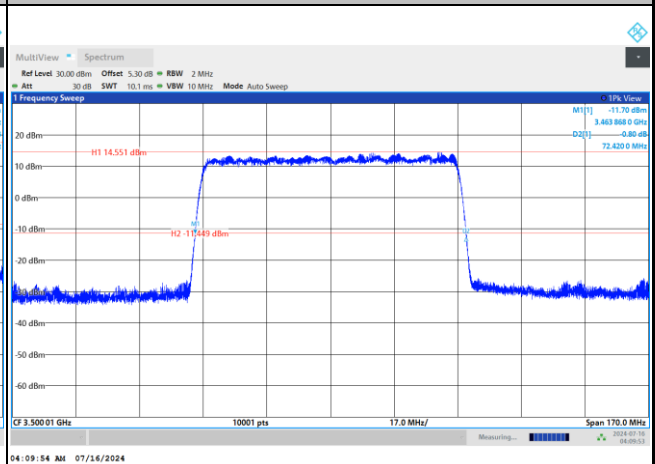

FR1 n77 / 70MHz / DFT-S OFDM / Middle Channel / Full RB

PI/2 BPSK

FR1 n77 / 70MHz / CP OFDM / Middle Channel / Full RB

QPSK

16QAM

64QAM

256QAM

FR1 n77 / 80MHz / DFT-S OFDM / Middle Channel / Full RB