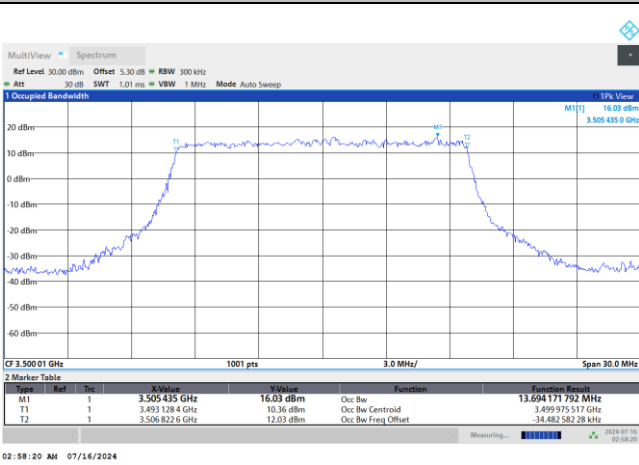

FR1 n77 / 15MHz / DFT-S OFDM / Middle Channel / Full RB

PI/2 BPSK

FR1 n77 / 15MHz / CP OFDM / Middle Channel / Full RB

QPSK

16QAM

64QAM

256QAM

FR1 n77 / 20MHz / DFT-S OFDM / Middle Channel / Full RB