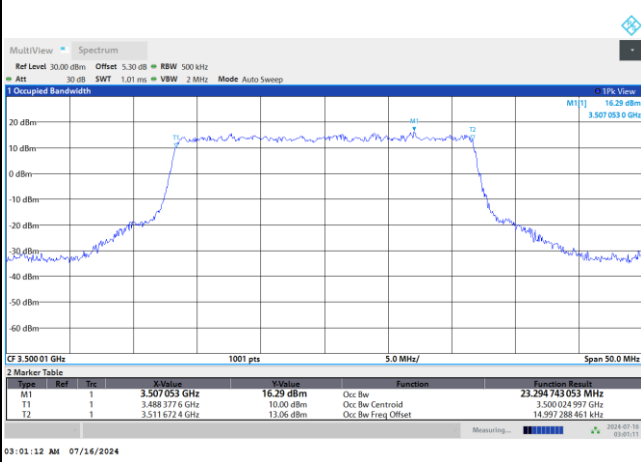

FR1 n77 / 25MHz / CP OFDM / Middle Channel / Full RB

QPSK

16QAM

64QAM

256QAM

FR1 n77 / 30MHz / DFT-S OFDM / Middle Channel / Full RB

PI/2 BPSK

FR1 n77 / 30MHz / CP OFDM / Middle Channel / Full RB