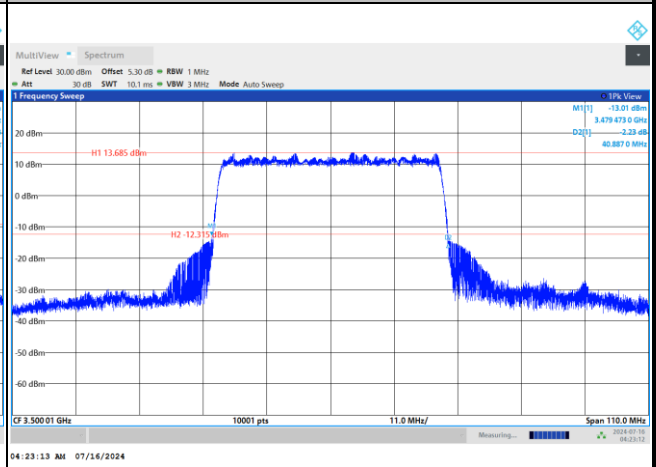

FR1 n77 / 40MHz / DFT-S OFDM / Middle Channel / Full RB

PI/2 BPSK

FR1 n77 / 40MHz / CP OFDM / Middle Channel / Full RB

QPSK

16QAM

64QAM

256QAM