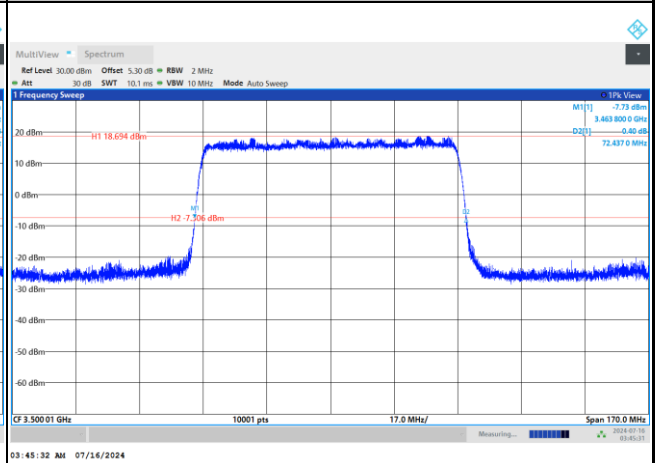

FR1 n77 / 70MHz / DFT-S OFDM / Middle Channel / Full RB

PI/2 BPSK

FR1 n77 / 70MHz / CP OFDM / Middle Channel / Full RB

QPSK

16QAM

64QAM

256QAM

FR1 n77 / 80MHz / DFT-S OFDM / Middle Channel / Full RB