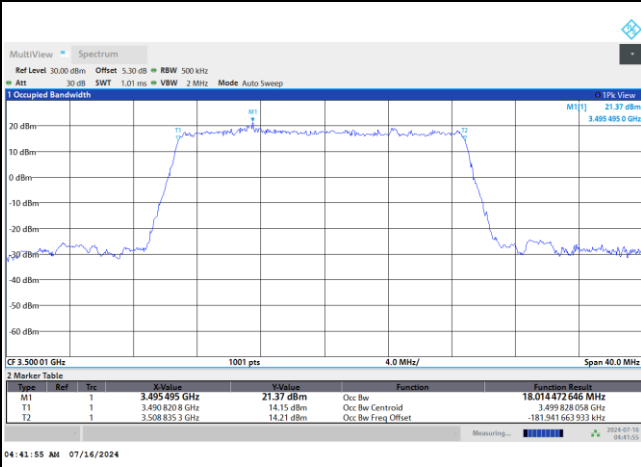

FR1 n77 / 20MHz / DFT-S OFDM / Middle Channel / Full RB

PI/2 BPSK