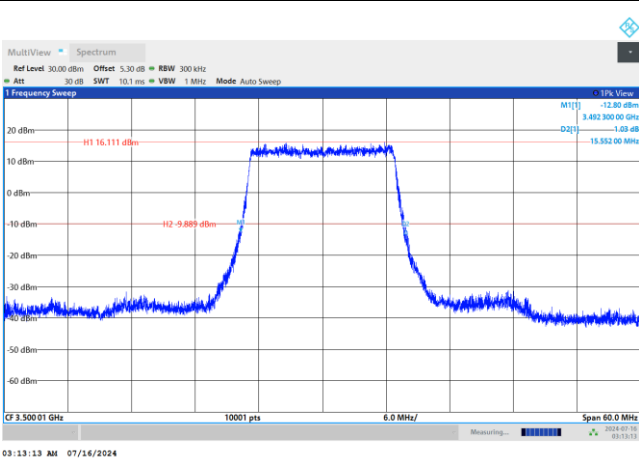

FR1 n77 / 15MHz / CP OFDM / Middle Channel / Full RB

QPSK