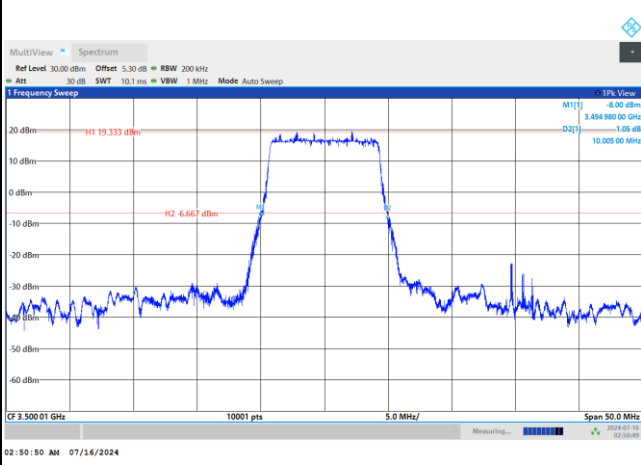

FR1 n77 / 10MHz / DFT-S OFDM / Middle Channel / Full RB

PI/2 BPSK