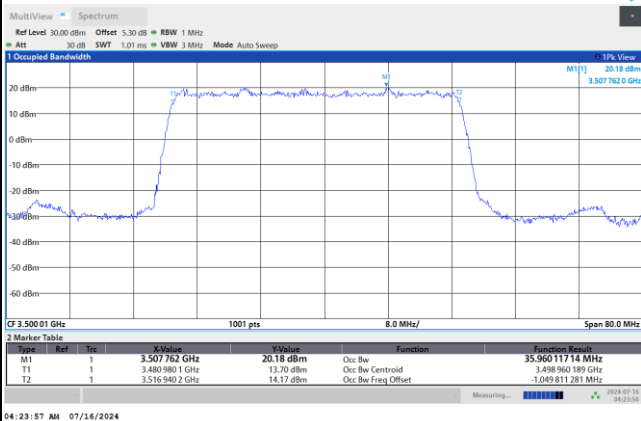

QPSK

16QAM

64QAM

256QAM

FR1 n77 / 40MHz / DFT-S OFDM / Middle Channel / Full RB

PI/2 BPSK

FR1 n77 / 40MHz / CP OFDM / Middle Channel / Full RB

QPSK