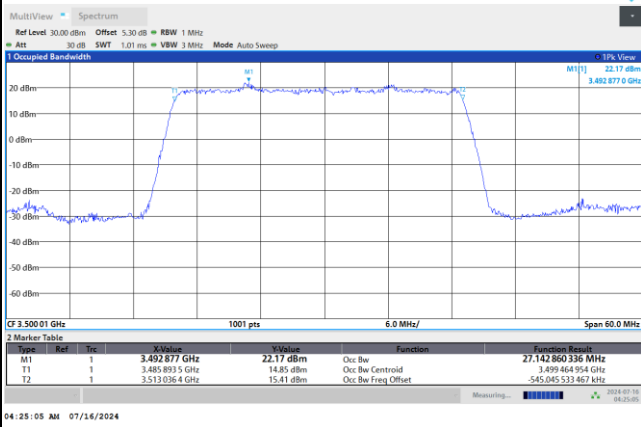

FR1 n77 / 25MHz / CP OFDM / Middle Channel / Full RB

QPSK

16QAM

64QAM

256QAM

FR1 n77 / 30MHz / DFT-S OFDM / Middle Channel / Full RB

PI/2 BPSK

FR1 n77 / 30MHz / CP OFDM / Middle Channel / Full RB