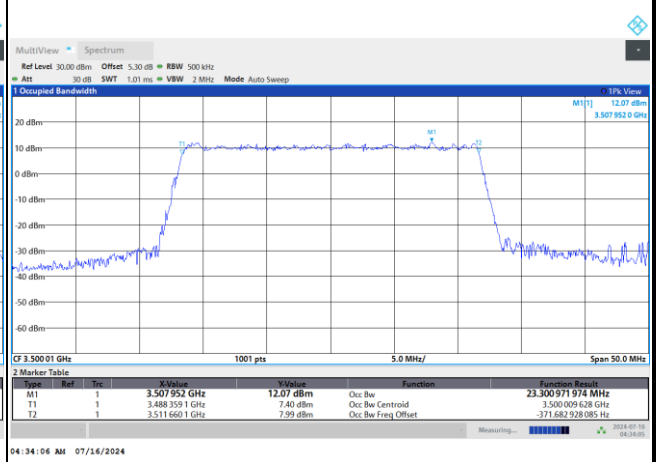

FR1 n77 / 25MHz / CP OFDM / Middle Channel / Full RB

QPSK

16QAM

64QAM

256QAM

FR1 n77 / 30MHz / DFT-S OFDM / Middle Channel / Full RB

PI/2 BPSK

FR1 n77 / 30MHz / CP OFDM / Middle Channel / Full RB