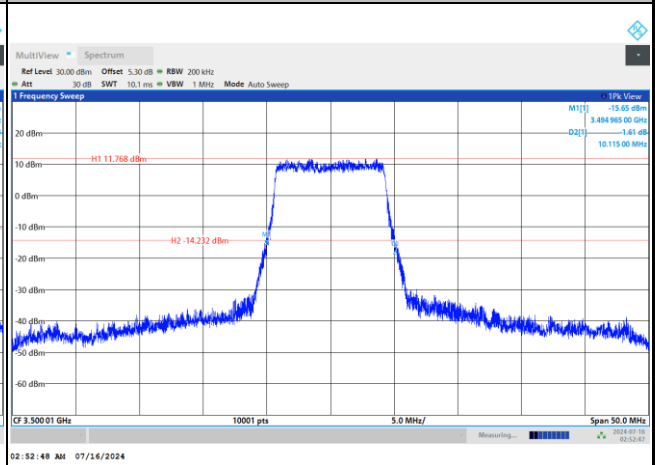

FR1 n77 / 10MHz / DFT-S OFDM / Middle Channel / Full RB

PI/2 BPSK

FR1 n77 / 10MHz / CP OFDM / Middle Channel / Full RB

QPSK

16QAM

64QAM

256QAM

FR1 n77 / 15MHz / DFT-S OFDM / Middle Channel / Full RB