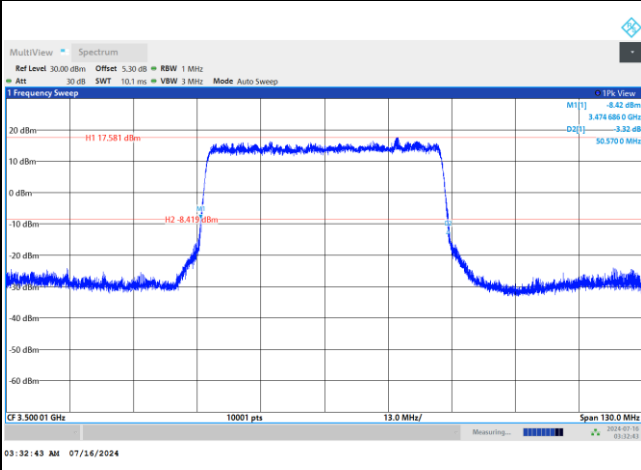

64QAM

256QAM

FR1 n77 / 50MHz / DFT-S OFDM / Middle Channel / Full RB

PI/2 BPSK

FR1 n77 / 50MHz / CP OFDM / Middle Channel / Full RB

QPSK

16QAM

64QAM