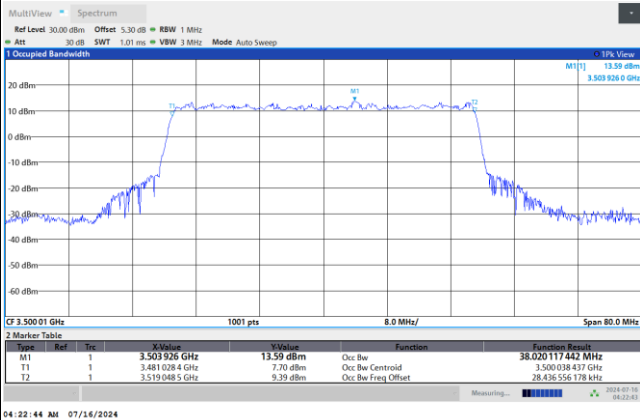

FR1 n77 / 40MHz / DFT-S OFDM / Middle Channel / Full RB

PI/2 BPSK

FR1 n77 / 40MHz / CP OFDM / Middle Channel / Full RB

QPSK

16QAM

64QAM

256QAM