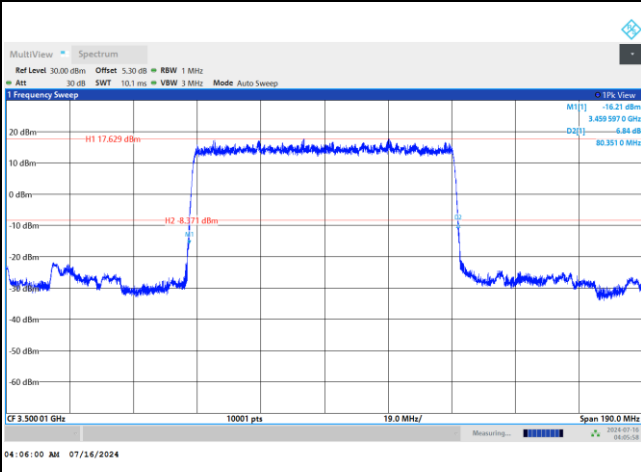

FR1 n77 / 80MHz / DFT-S OFDM / Middle Channel / Full RB

PI/2 BPSK