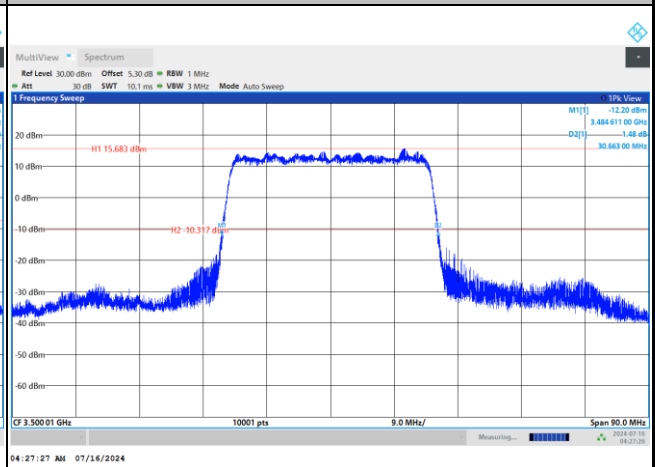

FR1 n77 / 30MHz / DFT-S OFDM / Middle Channel / Full RB

PI/2 BPSK

FR1 n77 / 30MHz / CP OFDM / Middle Channel / Full RB

QPSK

16QAM

64QAM

256QAM