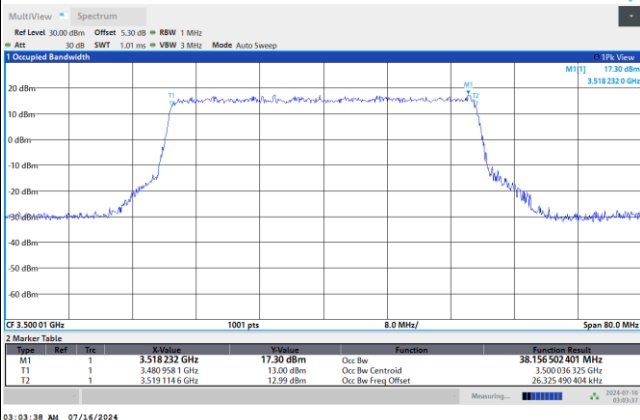

FR1 n77 / 40MHz / DFT-S OFDM / Middle Channel / Full RB

PI/2 BPSK

FR1 n77 / 40MHz / CP OFDM / Middle Channel / Full RB

QPSK

16QAM

64QAM

256QAM