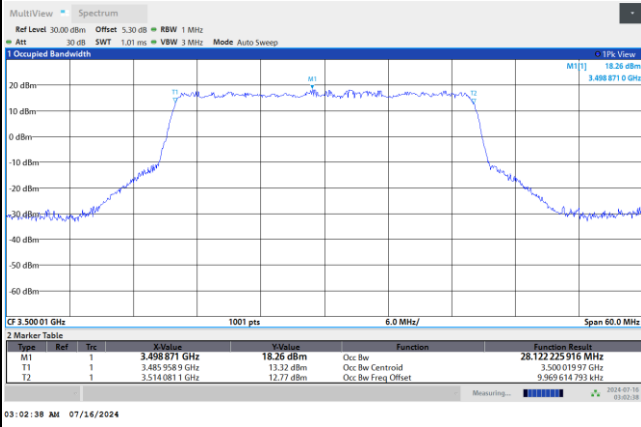

FR1 n77 / 30MHz / DFT-S OFDM / Middle Channel / Full RB

PI/2 BPSK

FR1 n77 / 30MHz / CP OFDM / Middle Channel / Full RB

QPSK

16QAM

64QAM

256QAM