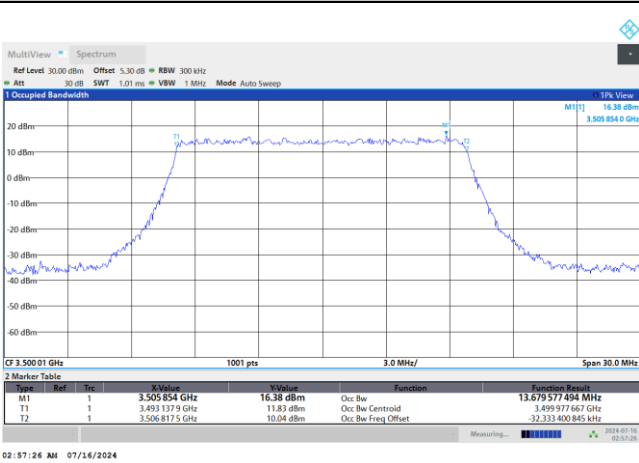

FR1 n77 / 15MHz / CP OFDM / Middle Channel / Full RB

QPSK