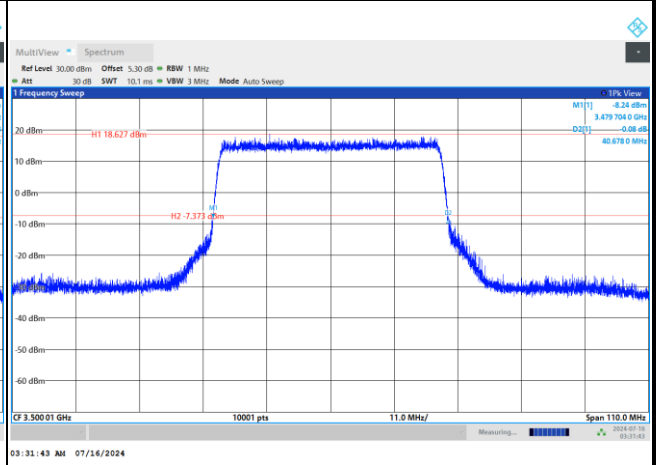

16QAM

64QAM

256QAM

FR1 n77 / 40MHz / DFT-S OFDM / Middle Channel / Full RB

PI/2 BPSK

FR1 n77 / 40MHz / CP OFDM / Middle Channel / Full RB

QPSK

16QAM