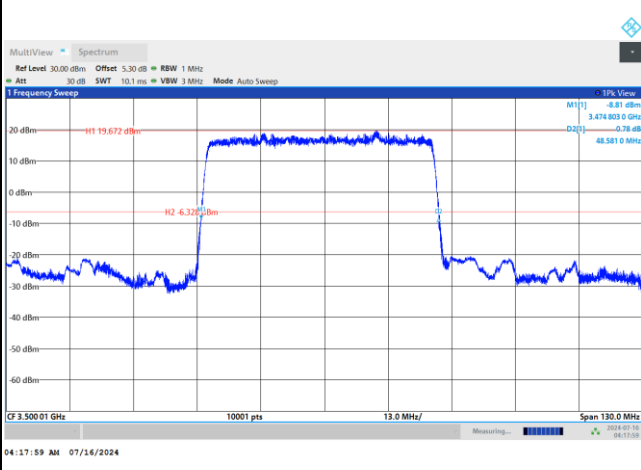

64QAM

256QAM

FR1 n77 / 50MHz / DFT-S OFDM / Middle Channel / Full RB

PI/2 BPSK

FR1 n77 / 50MHz / CP OFDM / Middle Channel / Full RB

QPSK

16QAM

64QAM