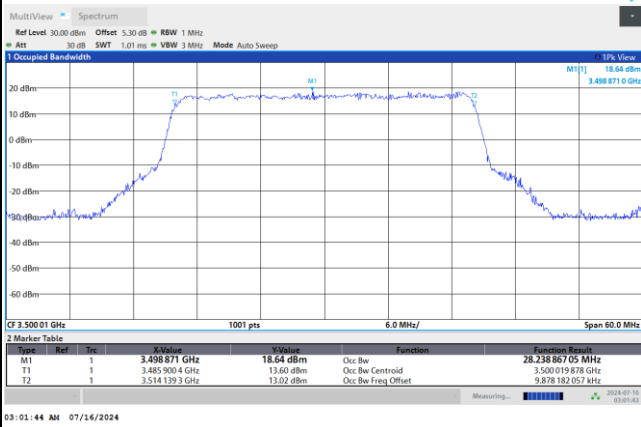

FR1 n77 / 30MHz / DFT-S OFDM / Middle Channel / Full RB

PI/2 BPSK

FR1 n77 / 30MHz / CP OFDM / Middle Channel / Full RB

QPSK

16QAM

64QAM

256QAM