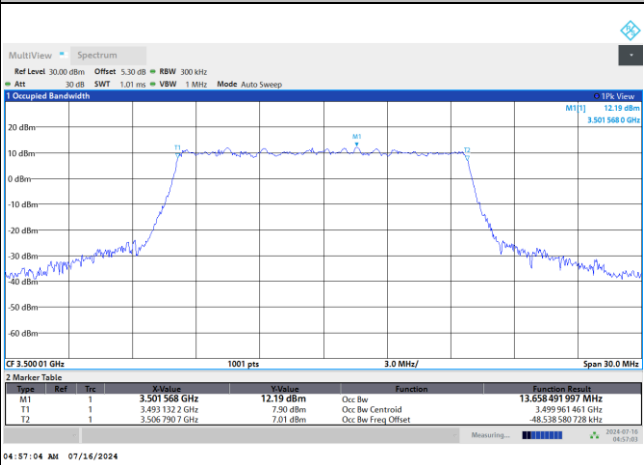

FR1 n77 / 15MHz / DFT-S OFDM / Middle Channel / Full RB

PI/2 BPSK

FR1 n77 / 15MHz / CP OFDM / Middle Channel / Full RB

QPSK

16QAM

64QAM

256QAM

FR1 n77 / 20MHz / DFT-S OFDM / Middle Channel / Full RB