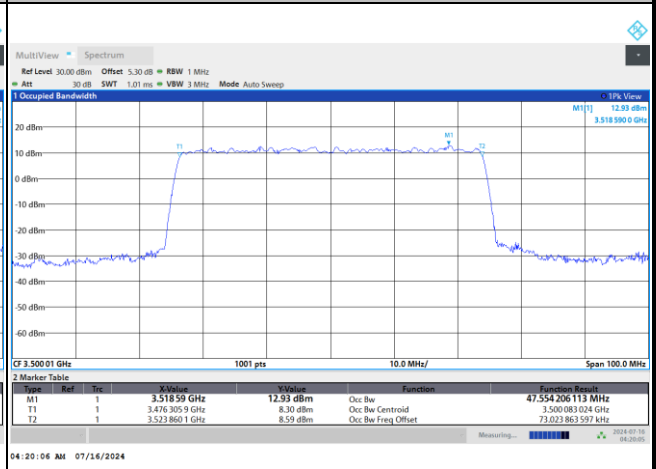

FR1 n77 / 50MHz / DFT-S OFDM / Middle Channel / Full RB

PI/2 BPSK

FR1 n77 / 50MHz / CP OFDM / Middle Channel / Full RB

QPSK

16QAM

64QAM

256QAM