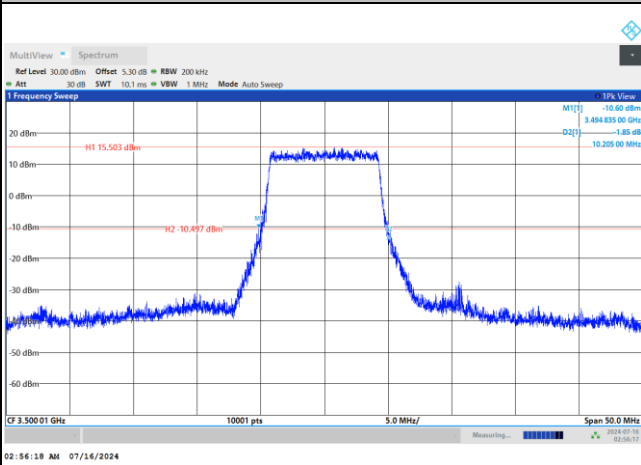

FR1 n77 / 10MHz / DFT-S OFDM / Middle Channel / Full RB

PI/2 BPSK

FR1 n77 / 10MHz / CP OFDM / Middle Channel / Full RB

QPSK

16QAM

64QAM

256QAM

FR1 n77 / 15MHz / DFT-S OFDM / Middle Channel / Full RB