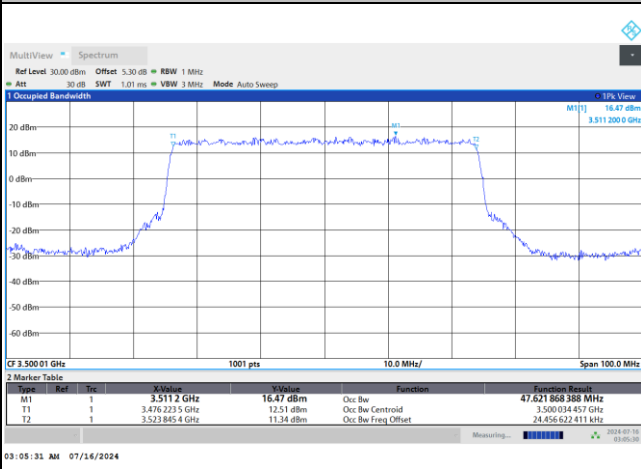

FR1 n77 / 50MHz / DFT-S OFDM / Middle Channel / Full RB

PI/2 BPSK

FR1 n77 / 50MHz / CP OFDM / Middle Channel / Full RB

QPSK

16QAM

64QAM

256QAM