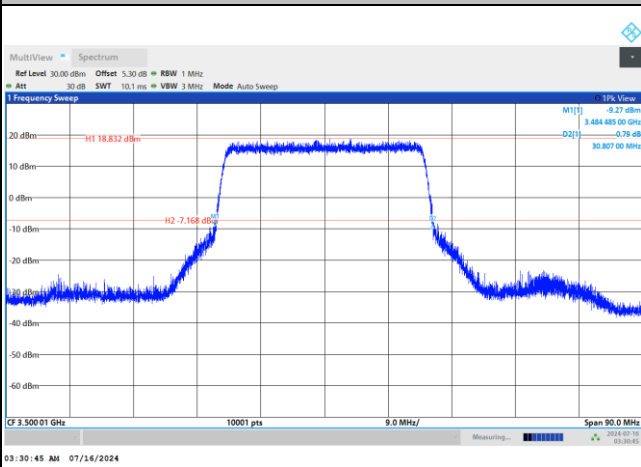

FR1 n77 / 30MHz / DFT-S OFDM / Middle Channel / Full RB

PI/2 BPSK

FR1 n77 / 30MHz / CP OFDM / Middle Channel / Full RB

QPSK

16QAM

64QAM

256QAM