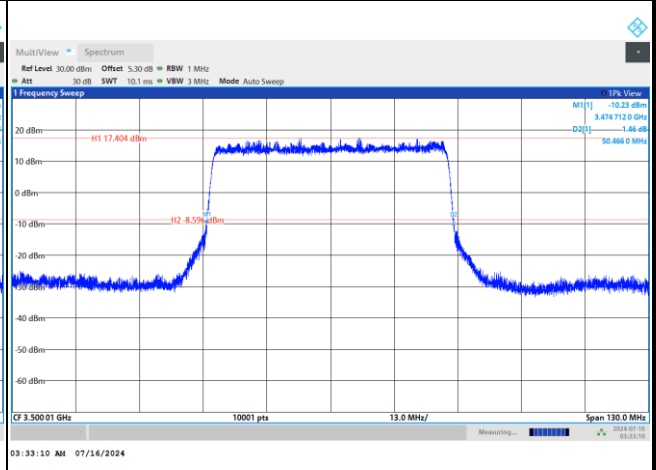

64QAM

256QAM

FR1 n77 / 50MHz / DFT-S OFDM / Middle Channel / Full RB

PI/2 BPSK

FR1 n77 / 50MHz / CP OFDM / Middle Channel / Full RB

QPSK

16QAM

64QAM