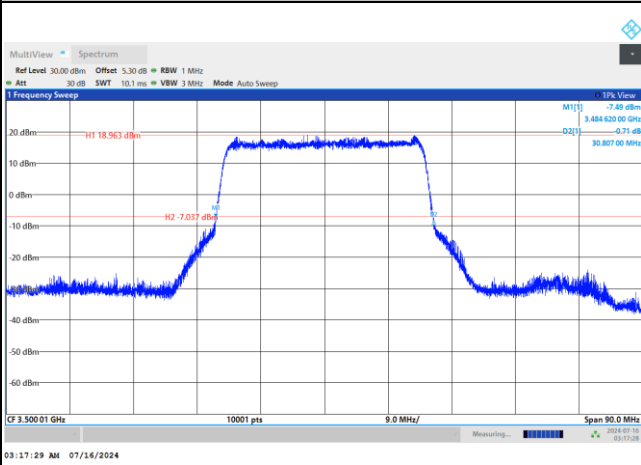

QPSK

16QAM

64QAM

256QAM

FR1 n77 / 30MHz / DFT-S OFDM / Middle Channel / Full RB

PI/2 BPSK

FR1 n77 / 30MHz / CP OFDM / Middle Channel / Full RB

QPSK