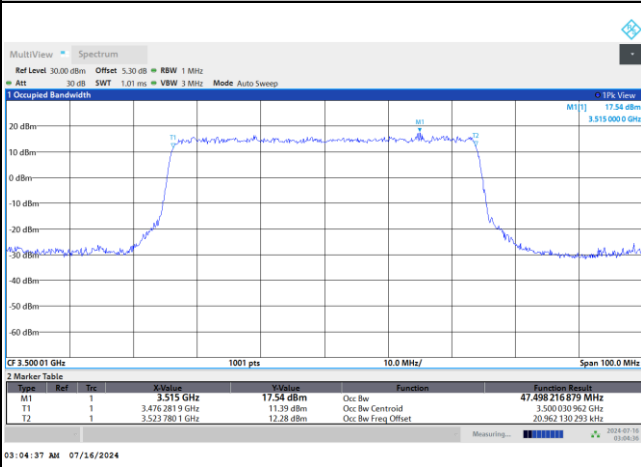

16QAM

64QAM

256QAM

FR1 n77 / 50MHz / DFT-S OFDM / Middle Channel / Full RB

PI/2 BPSK

FR1 n77 / 50MHz / CP OFDM / Middle Channel / Full RB

QPSK

16QAM