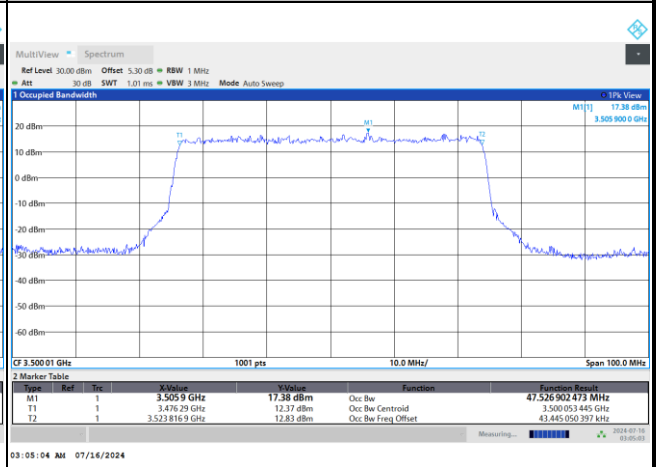

16QAM

64QAM

256QAM

FR1 n77 / 50MHz / DFT-S OFDM / Middle Channel / Full RB

PI/2 BPSK

FR1 n77 / 50MHz / CP OFDM / Middle Channel / Full RB

QPSK

16QAM