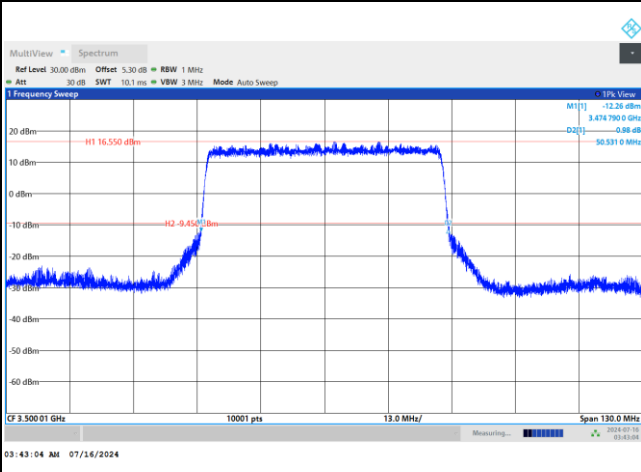

64QAM

256QAM

FR1 n77 / 50MHz / DFT-S OFDM / Middle Channel / Full RB

PI/2 BPSK

FR1 n77 / 50MHz / CP OFDM / Middle Channel / Full RB

QPSK

16QAM

64QAM