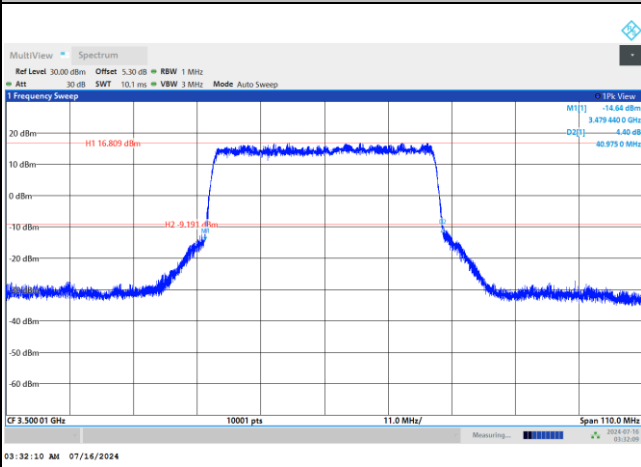

FR1 n77 / 40MHz / DFT-S OFDM / Middle Channel / Full RB

PI/2 BPSK

FR1 n77 / 40MHz / CP OFDM / Middle Channel / Full RB

QPSK

16QAM

64QAM

256QAM