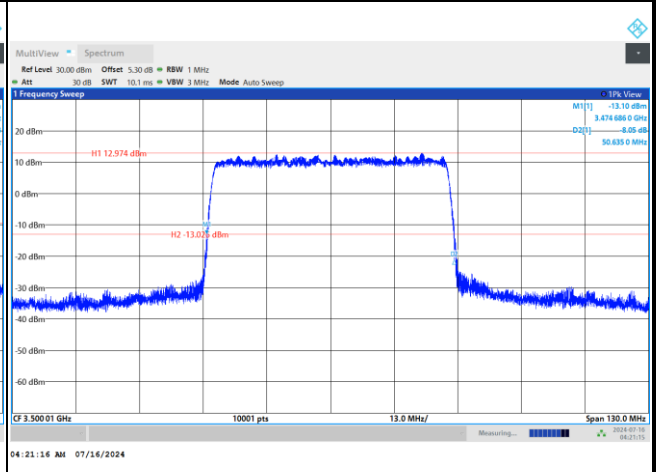

FR1 n77 / 50MHz / DFT-S OFDM / Middle Channel / Full RB

PI/2 BPSK

FR1 n77 / 50MHz / CP OFDM / Middle Channel / Full RB

QPSK

16QAM

64QAM

256QAM