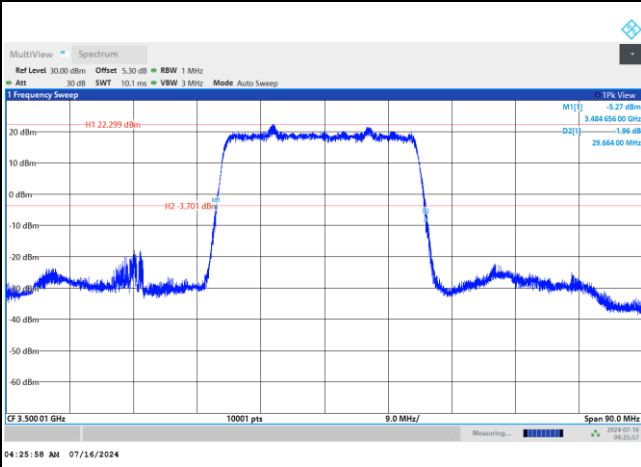

QPSK

16QAM

64QAM

256QAM

FR1 n77 / 30MHz / DFT-S OFDM / Middle Channel / Full RB

PI/2 BPSK

FR1 n77 / 30MHz / CP OFDM / Middle Channel / Full RB

QPSK