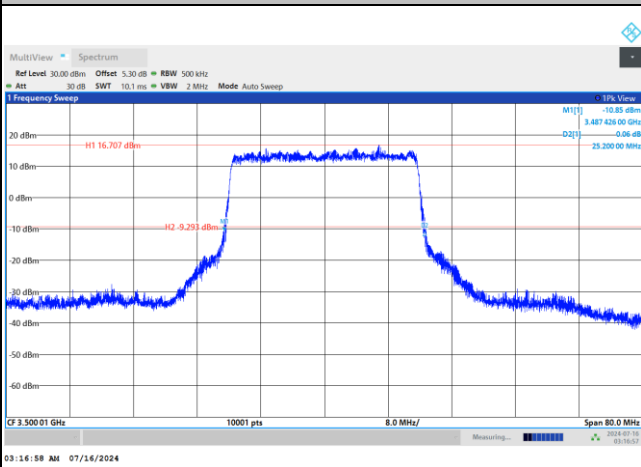

FR1 n77 / 25MHz / DFT-S OFDM / Middle Channel / Full RB

PI/2 BPSK

FR1 n77 / 25MHz / CP OFDM / Middle Channel / Full RB

QPSK

16QAM

64QAM

256QAM