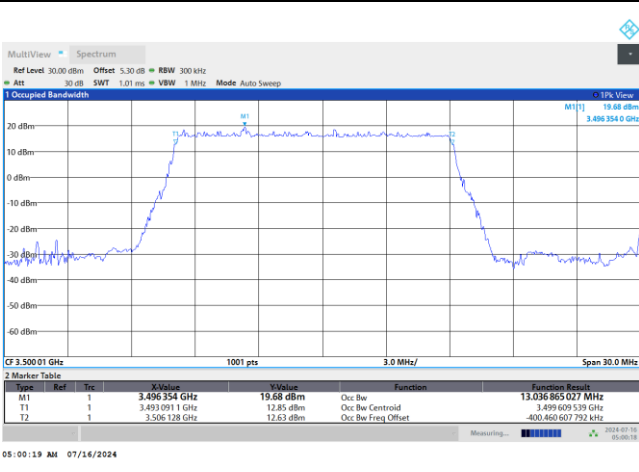

FR1 n77 / 15MHz / DFT-S OFDM / Middle Channel / Full RB

PI/2 BPSK