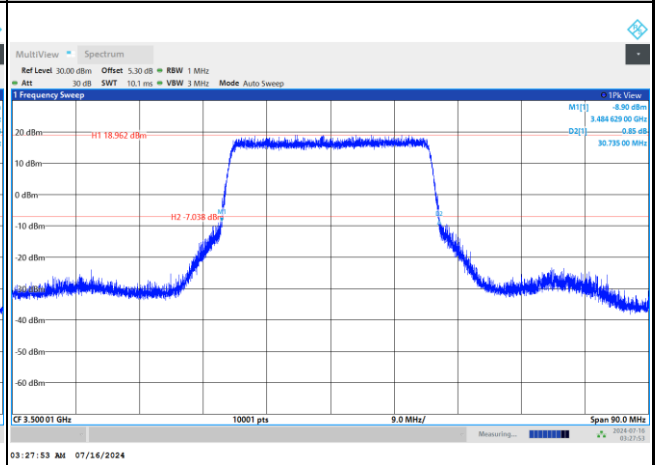

FR1 n77 / 30MHz / DFT-S OFDM / Middle Channel / Full RB

PI/2 BPSK

FR1 n77 / 30MHz / CP OFDM / Middle Channel / Full RB

QPSK

16QAM

64QAM

256QAM