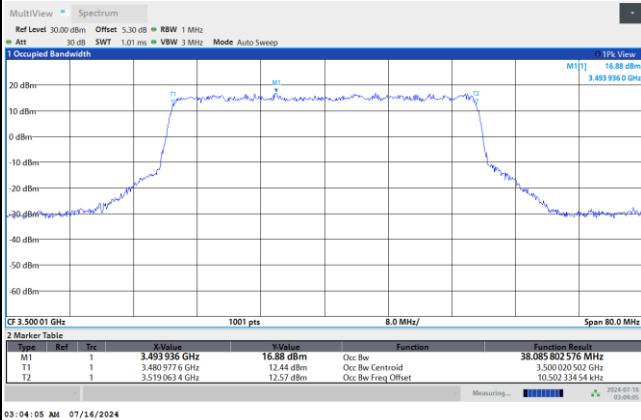

FR1 n77 / 40MHz / DFT-S OFDM / Middle Channel / Full RB

PI/2 BPSK

FR1 n77 / 40MHz / CP OFDM / Middle Channel / Full RB

QPSK

16QAM

64QAM

256QAM