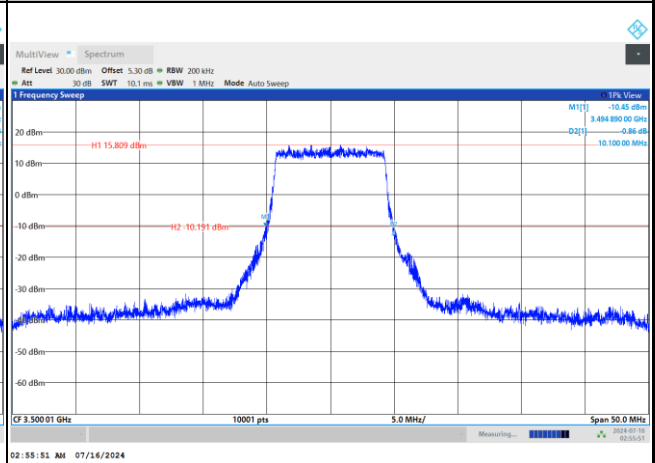

FR1 n77 / 10MHz / DFT-S OFDM / Middle Channel / Full RB

PI/2 BPSK

FR1 n77 / 10MHz / CP OFDM / Middle Channel / Full RB

QPSK

16QAM

64QAM

256QAM

FR1 n77 / 15MHz / DFT-S OFDM / Middle Channel / Full RB