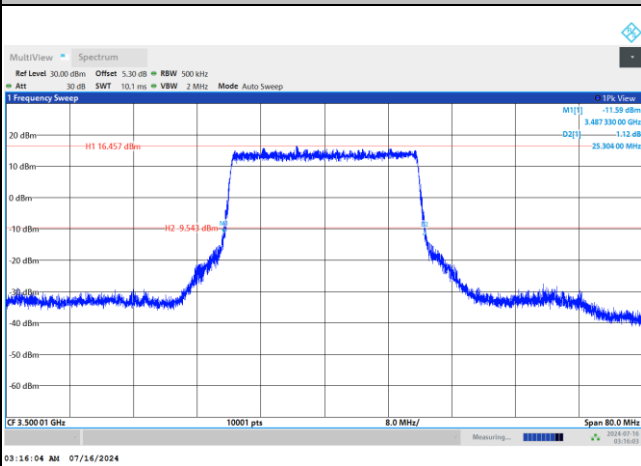

FR1 n77 / 25MHz / CP OFDM / Middle Channel / Full RB

QPSK