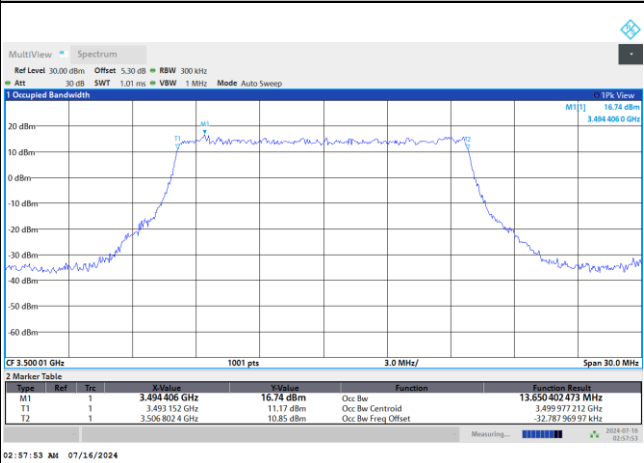

FR1 n77 / 15MHz / DFT-S OFDM / Middle Channel / Full RB

PI/2 BPSK

FR1 n77 / 15MHz / CP OFDM / Middle Channel / Full RB

QPSK

16QAM

64QAM

256QAM

FR1 n77 / 20MHz / DFT-S OFDM / Middle Channel / Full RB