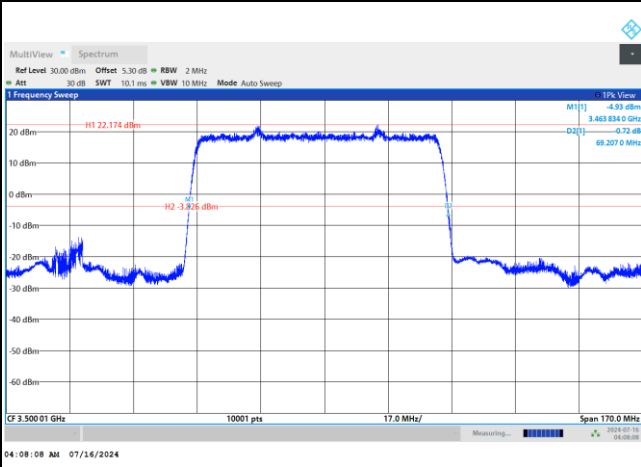

FR1 n77 / 70MHz / DFT-S OFDM / Middle Channel / Full RB

PI/2 BPSK