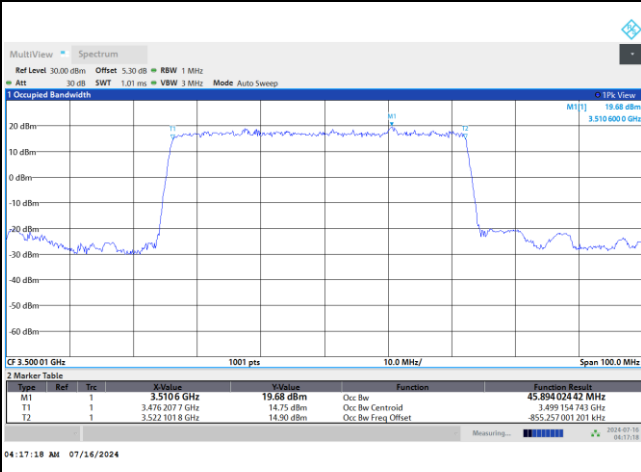

16QAM

64QAM

256QAM

FR1 n77 / 50MHz / DFT-S OFDM / Middle Channel / Full RB

PI/2 BPSK

FR1 n77 / 50MHz / CP OFDM / Middle Channel / Full RB

QPSK

16QAM