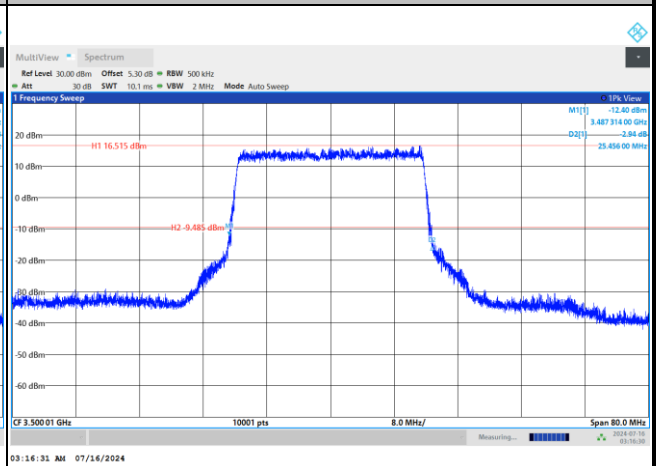

FR1 n77 / 25MHz / DFT-S OFDM / Middle Channel / Full RB

PI/2 BPSK

FR1 n77 / 25MHz / CP OFDM / Middle Channel / Full RB

QPSK

16QAM

64QAM

256QAM