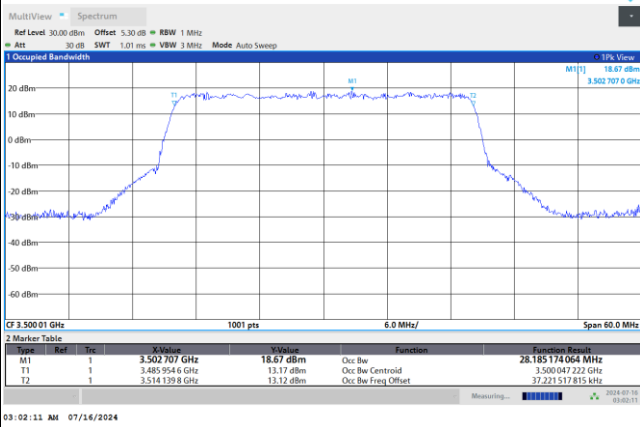

FR1 n77 / 30MHz / DFT-S OFDM / Middle Channel / Full RB

PI/2 BPSK

FR1 n77 / 30MHz / CP OFDM / Middle Channel / Full RB

QPSK

16QAM

64QAM

256QAM