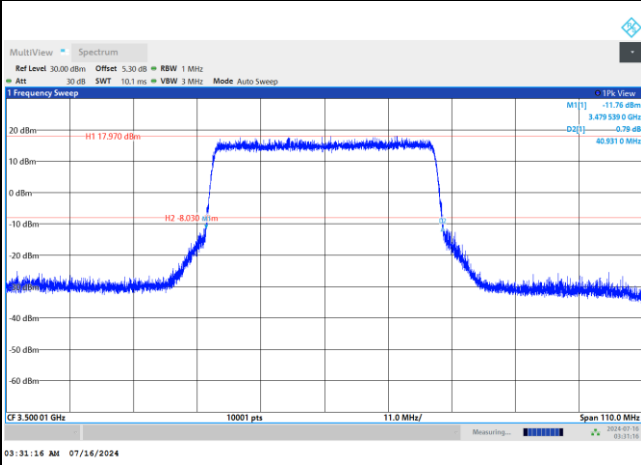

16QAM

64QAM

256QAM

FR1 n77 / 40MHz / DFT-S OFDM / Middle Channel / Full RB

PI/2 BPSK

FR1 n77 / 40MHz / CP OFDM / Middle Channel / Full RB

QPSK

16QAM