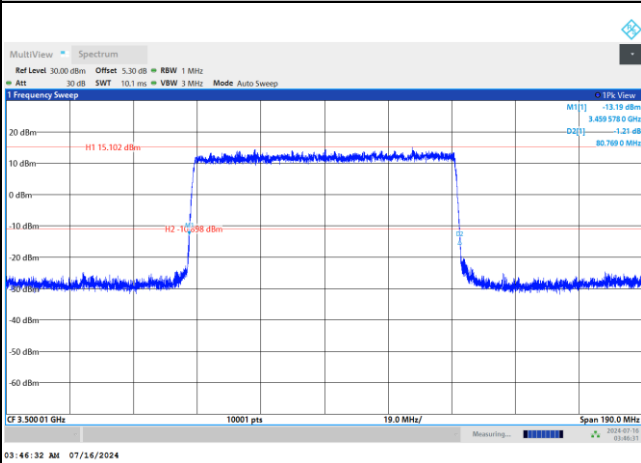

FR1 n77 / 80MHz / CP OFDM / Middle Channel / Full RB

QPSK