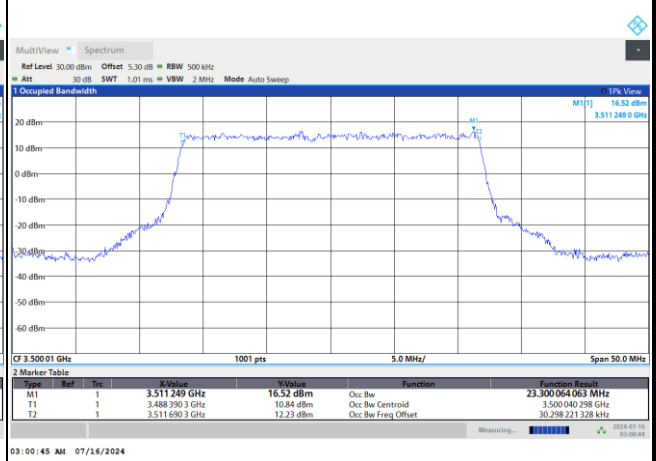

FR1 n77 / 25MHz / DFT-S OFDM / Middle Channel / Full RB

PI/2 BPSK

FR1 n77 / 25MHz / CP OFDM / Middle Channel / Full RB

QPSK

16QAM

64QAM

256QAM