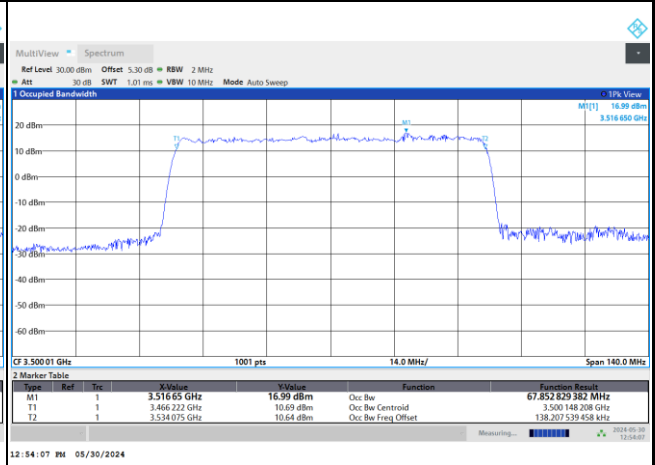

FR1 n77 / 70MHz / DFT-S OFDM / Middle Channel / Full RB

PI/2 BPSK

FR1 n77 / 70MHz / CP OFDM / Middle Channel / Full RB

QPSK

16QAM

64QAM

256QAM

FR1 n77 / 80MHz / DFT-S OFDM / Middle Channel / Full RB