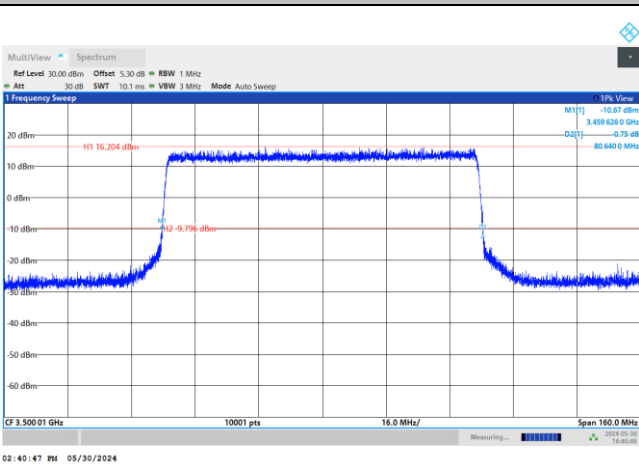

FR1 n77 / 80MHz / DFT-S OFDM / Middle Channel / Full RB

PI/2 BPSK

FR1 n77 / 80MHz / CP OFDM / Middle Channel / Full RB

QPSK

16QAM

64QAM

256QAM