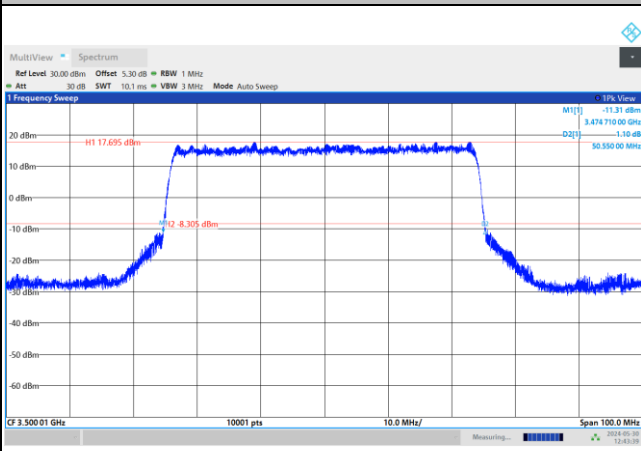

FR1 n77 / 50MHz / CP OFDM / Middle Channel / Full RB

QPSK

16QAM

64QAM

256QAM

FR1 n77 / 60MHz / DFT-S OFDM / Middle Channel / Full RB

PI/2 BPSK

FR1 n77 / 60MHz / CP OFDM / Middle Channel / Full RB