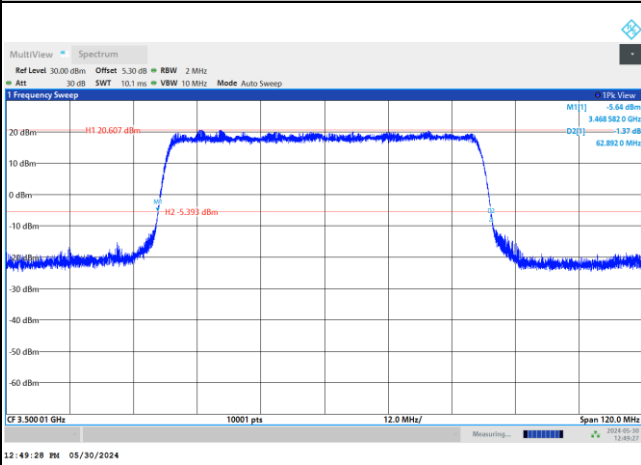

FR1 n77 / 60MHz / CP OFDM / Middle Channel / Full RB

QPSK