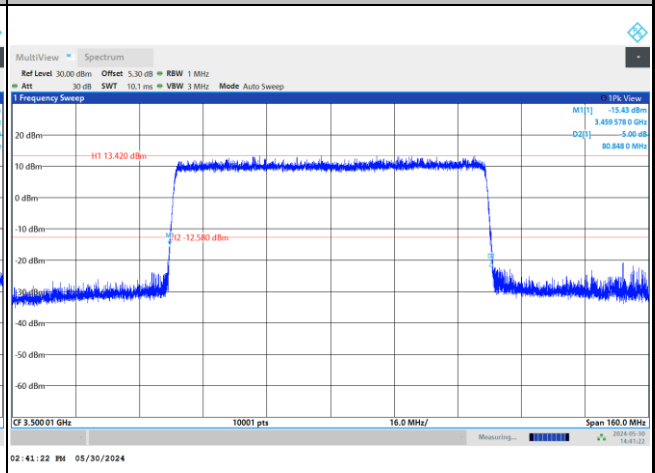

FR1 n77 / 80MHz / DFT-S OFDM / Middle Channel / Full RB

PI/2 BPSK

FR1 n77 / 80MHz / CP OFDM / Middle Channel / Full RB

QPSK

16QAM

64QAM

256QAM