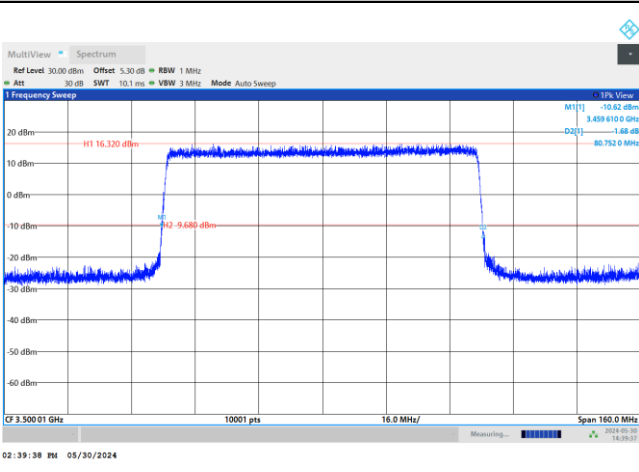

16QAM

64QAM

256QAM

FR1 n77 / 80MHz / DFT-S OFDM / Middle Channel / Full RB

PI/2 BPSK

FR1 n77 / 80MHz / CP OFDM / Middle Channel / Full RB

QPSK

16QAM