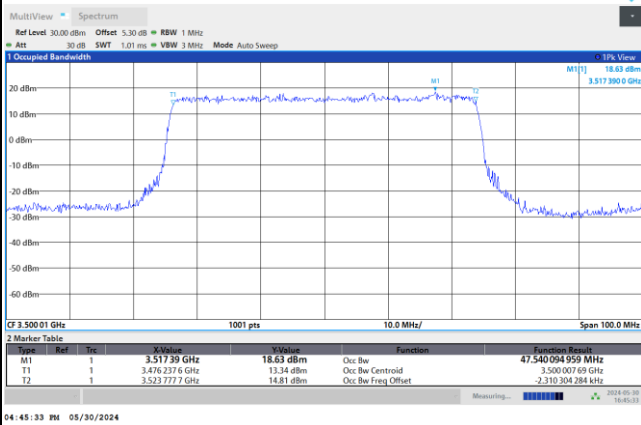

64QAM

256QAM

FR1 n77 / 50MHz / DFT-S OFDM / Middle Channel / Full RB

PI/2 BPSK

FR1 n77 / 50MHz / CP OFDM / Middle Channel / Full RB

QPSK

16QAM

64QAM