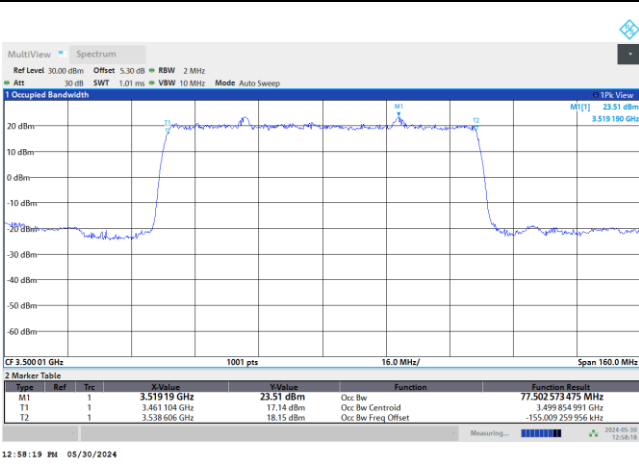

FR1 n77 / 80MHz / DFT-S OFDM / Middle Channel / Full RB

PI/2 BPSK