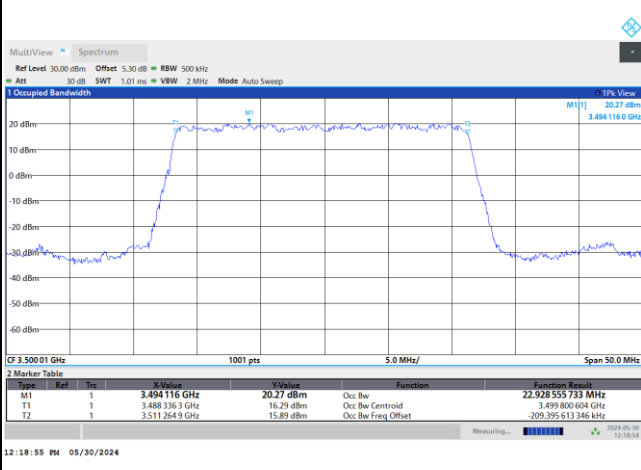

FR1 n77 / 20MHz / CP OFDM / Middle Channel / Full RB

QPSK

16QAM

64QAM

256QAM

FR1 n77 / 25MHz / DFT-S OFDM / Middle Channel / Full RB

PI/2 BPSK

FR1 n77 / 25MHz / CP OFDM / Middle Channel / Full RB