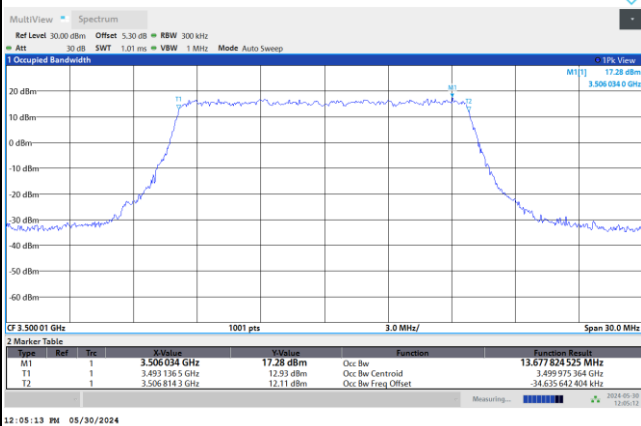

FR1 n77 / 15MHz / DFT-S OFDM / Middle Channel / Full RB

PI/2 BPSK

FR1 n77 / 15MHz / CP OFDM / Middle Channel / Full RB

QPSK

16QAM

64QAM

256QAM