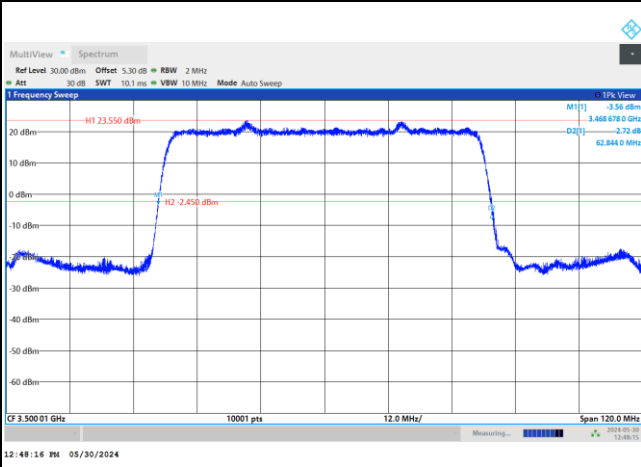

FR1 n77 / 50MHz / CP OFDM / Middle Channel / Full RB

QPSK

16QAM

64QAM

256QAM

FR1 n77 / 60MHz / DFT-S OFDM / Middle Channel / Full RB

PI/2 BPSK

FR1 n77 / 60MHz / CP OFDM / Middle Channel / Full RB