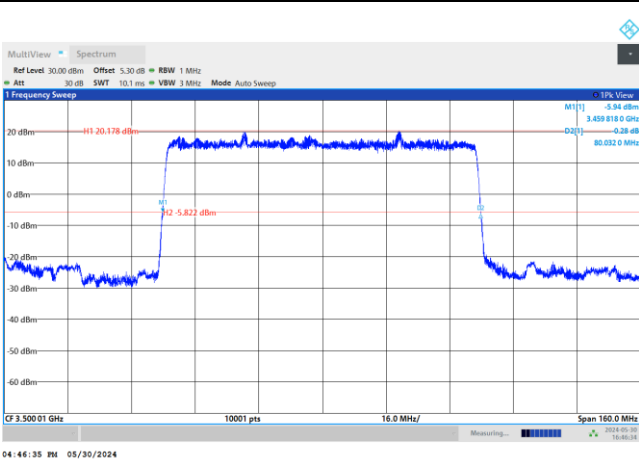

16QAM

64QAM

256QAM

FR1 n77 / 80MHz / DFT-S OFDM / Middle Channel / Full RB

PI/2 BPSK

FR1 n77 / 80MHz / CP OFDM / Middle Channel / Full RB

QPSK

16QAM