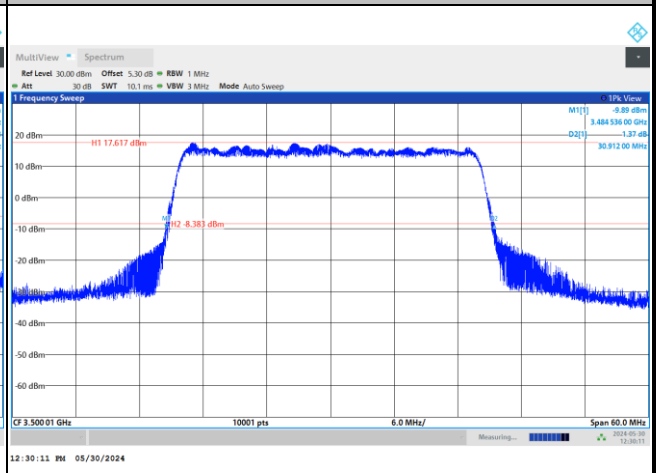

FR1 n77 / 30MHz / DFT-S OFDM / Middle Channel / Full RB

PI/2 BPSK

FR1 n77 / 30MHz / CP OFDM / Middle Channel / Full RB

QPSK

16QAM

64QAM

256QAM

FR1 n77 / 40MHz / DFT-S OFDM / Middle Channel / Full RB

PI/2 BPSK

FR1 n77 / 40MHz / CP OFDM / Middle Channel / Full RB

QPSK

16QAM

64QAM

256QAM

FR1 n77 / 50MHz / DFT-S OFDM / Middle Channel / Full RB

PI/2 BPSK