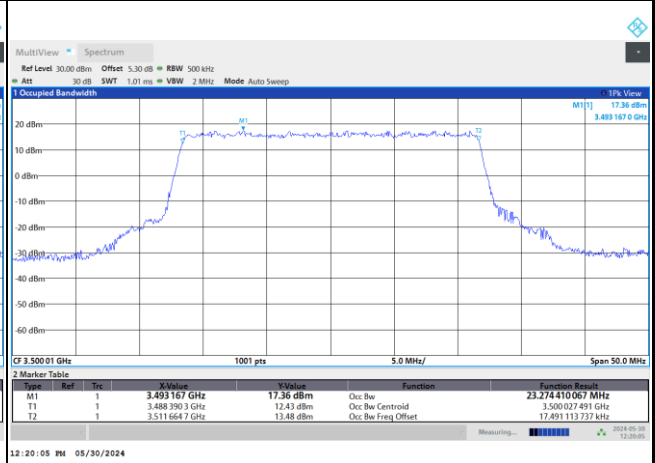

FR1 n77 / 25MHz / DFT-S OFDM / Middle Channel / Full RB

PI/2 BPSK

FR1 n77 / 25MHz / CP OFDM / Middle Channel / Full RB

QPSK

16QAM

64QAM

256QAM