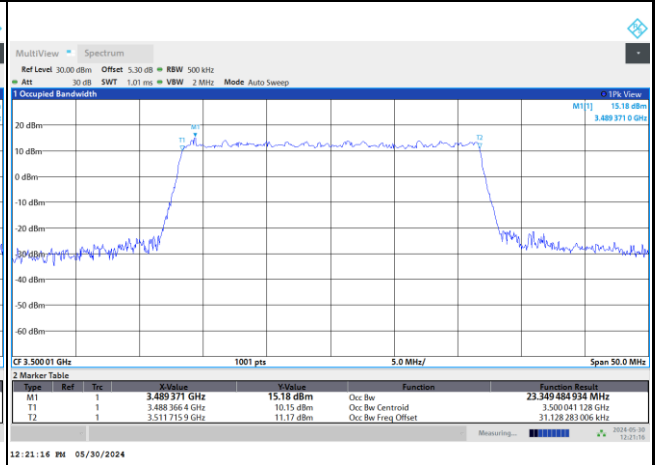

QPSK

16QAM

64QAM

256QAM

FR1 n77 / 30MHz / DFT-S OFDM / Middle Channel / Full RB

PI/2 BPSK

FR1 n77 / 30MHz / CP OFDM / Middle Channel / Full RB

QPSK