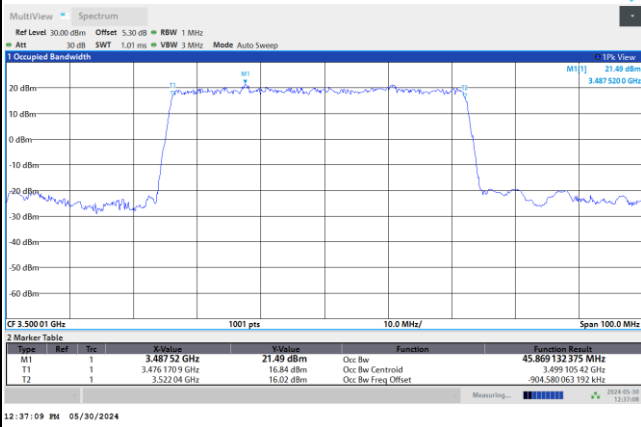

64QAM

256QAM

FR1 n77 / 50MHz / DFT-S OFDM / Middle Channel / Full RB

PI/2 BPSK

FR1 n77 / 50MHz / CP OFDM / Middle Channel / Full RB

QPSK

16QAM

64QAM