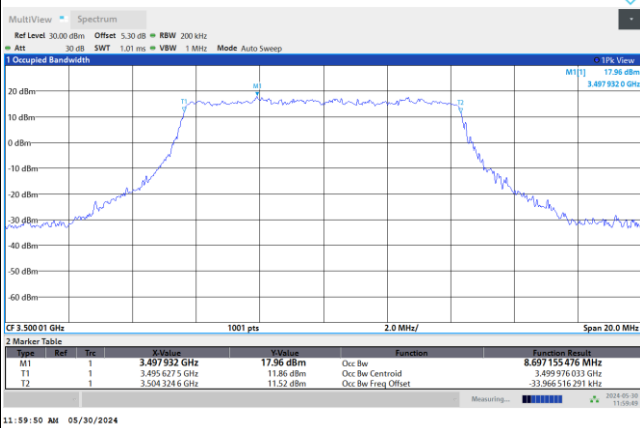

FR1 n77 / 10MHz / DFT-S OFDM / Middle Channel / Full RB

PI/2 BPSK

FR1 n77 / 10MHz / CP OFDM / Middle Channel / Full RB

QPSK

16QAM

64QAM

256QAM

FR1 n77 / 15MHz / DFT-S OFDM / Middle Channel / Full RB