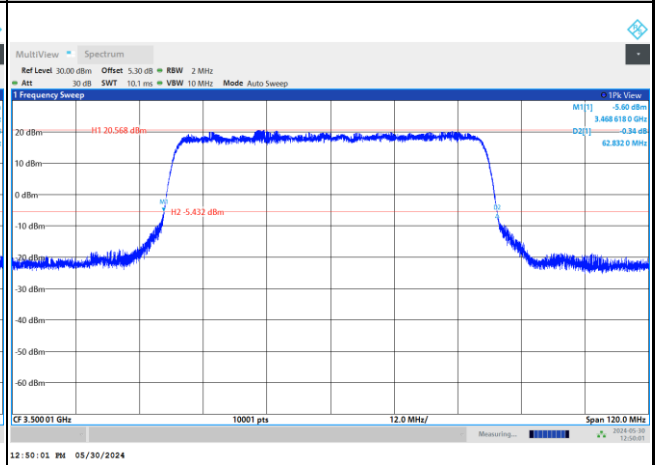

FR1 n77 / 60MHz / DFT-S OFDM / Middle Channel / Full RB

PI/2 BPSK

FR1 n77 / 60MHz / CP OFDM / Middle Channel / Full RB

QPSK

16QAM

64QAM

256QAM