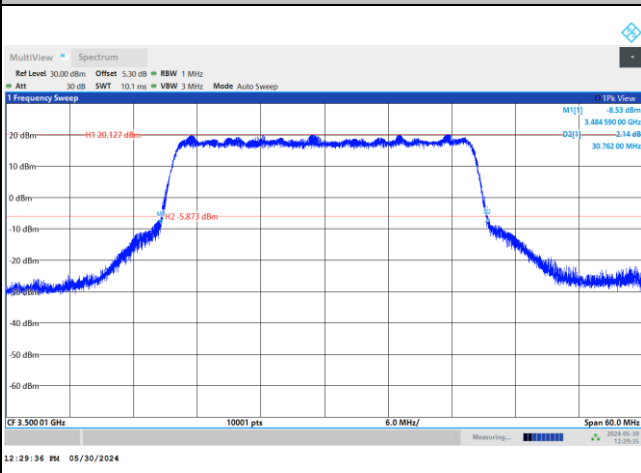

FR1 n77 / 30MHz / DFT-S OFDM / Middle Channel / Full RB

PI/2 BPSK

FR1 n77 / 30MHz / CP OFDM / Middle Channel / Full RB

QPSK

16QAM

64QAM

256QAM

FR1 n77 / 40MHz / DFT-S OFDM / Middle Channel / Full RB