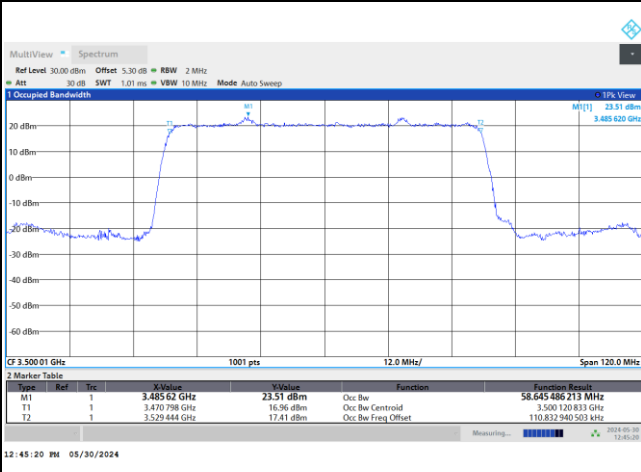

FR1 n77 / 60MHz / DFT-S OFDM / Middle Channel / Full RB

PI/2 BPSK