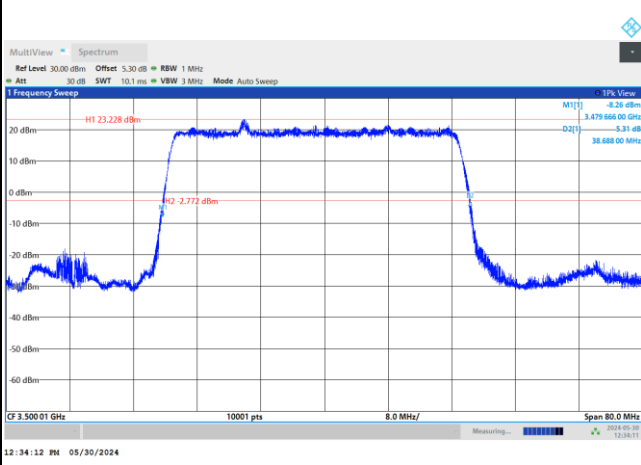

FR1 n77 / 30MHz / DFT-S OFDM / Middle Channel / Full RB

PI/2 BPSK

FR1 n77 / 30MHz / CP OFDM / Middle Channel / Full RB

QPSK

16QAM

64QAM

256QAM

FR1 n77 / 40MHz / DFT-S OFDM / Middle Channel / Full RB

PI/2 BPSK

FR1 n77 / 40MHz / CP OFDM / Middle Channel / Full RB

QPSK

16QAM

64QAM

256QAM

FR1 n77 / 50MHz / DFT-S OFDM / Middle Channel / Full RB

PI/2 BPSK