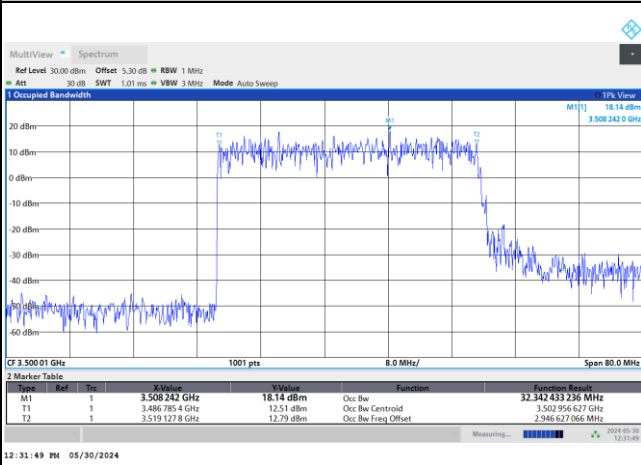

16QAM

64QAM

256QAM

FR1 n77 / 40MHz / DFT-S OFDM / Middle Channel / Full RB

PI/2 BPSK

FR1 n77 / 40MHz / CP OFDM / Middle Channel / Full RB

QPSK

16QAM