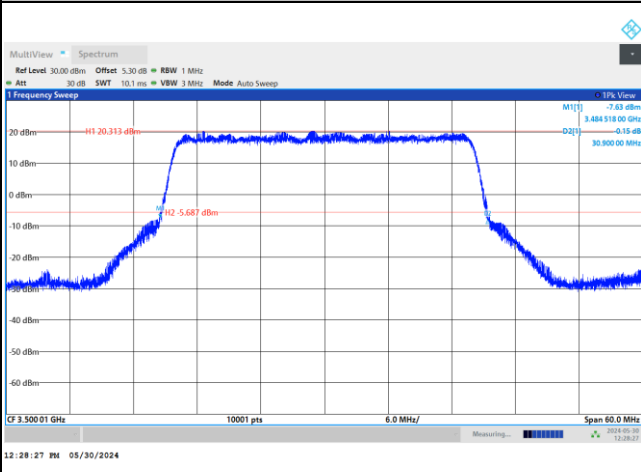

FR1 n77 / 30MHz / DFT-S OFDM / Middle Channel / Full RB

PI/2 BPSK

FR1 n77 / 30MHz / CP OFDM / Middle Channel / Full RB

QPSK

16QAM

64QAM

256QAM

FR1 n77 / 40MHz / DFT-S OFDM / Middle Channel / Full RB

PI/2 BPSK

FR1 n77 / 40MHz / CP OFDM / Middle Channel / Full RB

QPSK

16QAM

64QAM

256QAM

FR1 n77 / 50MHz / DFT-S OFDM / Middle Channel / Full RB

PI/2 BPSK