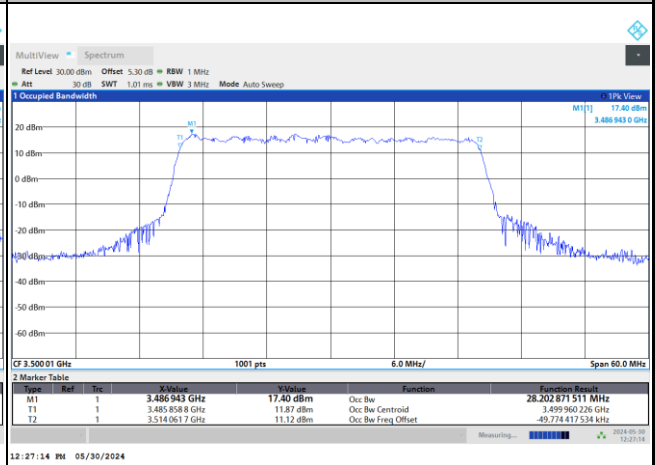

FR1 n77 / 30MHz / DFT-S OFDM / Middle Channel / Full RB

PI/2 BPSK

FR1 n77 / 30MHz / CP OFDM / Middle Channel / Full RB

QPSK

16QAM

64QAM

256QAM