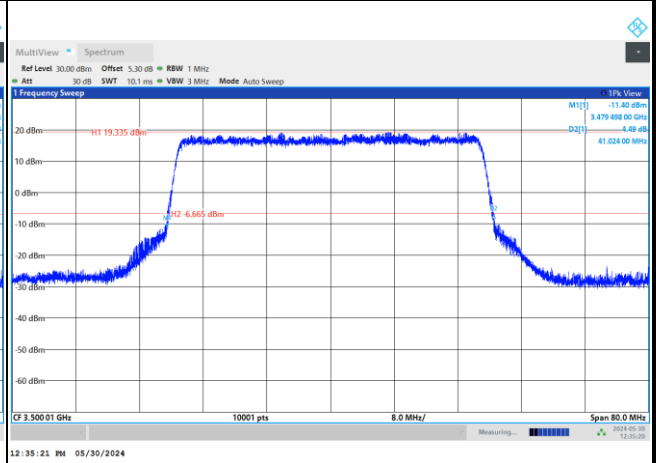

PI/2 BPSK

FR1 n77 / 40MHz / CP OFDM / Middle Channel / Full RB

QPSK

16QAM

64QAM

256QAM

FR1 n77 / 50MHz / DFT-S OFDM / Middle Channel / Full RB

PI/2 BPSK

FR1 n77 / 50MHz / CP OFDM / Middle Channel / Full RB

QPSK

16QAM

64QAM

256QAM

FR1 n77 / 60MHz / DFT-S OFDM / Middle Channel / Full RB

PI/2 BPSK

FR1 n77 / 60MHz / CP OFDM / Middle Channel / Full RB