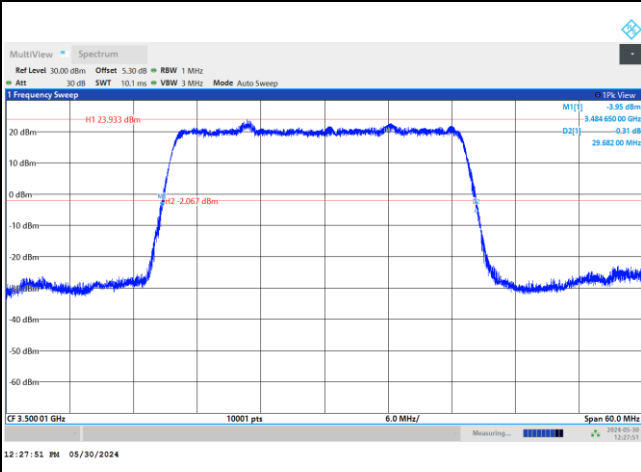

FR1 n77 / 30MHz / DFT-S OFDM / Middle Channel / Full RB

PI/2 BPSK

FR1 n77 / 30MHz / CP OFDM / Middle Channel / Full RB

QPSK

16QAM

64QAM

256QAM

FR1 n77 / 40MHz / DFT-S OFDM / Middle Channel / Full RB

PI/2 BPSK

FR1 n77 / 40MHz / CP OFDM / Middle Channel / Full RB

QPSK

16QAM

64QAM

256QAM

FR1 n77 / 50MHz / DFT-S OFDM / Middle Channel / Full RB

PI/2 BPSK