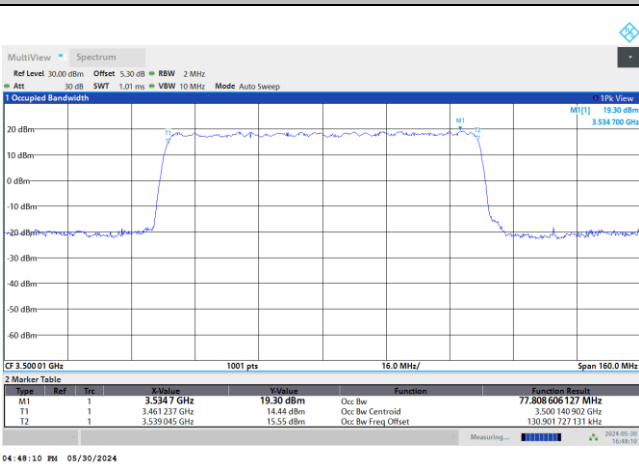

FR1 n77 / 80MHz / CP OFDM / Middle Channel / Full RB

QPSK