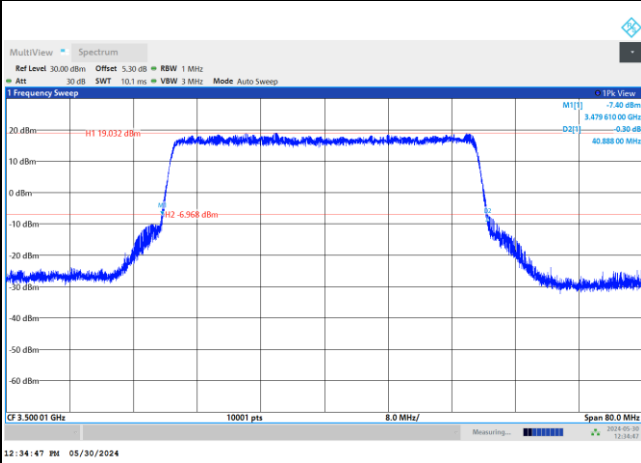

FR1 n77 / 30MHz / DFT-S OFDM / Middle Channel / Full RB

PI/2 BPSK

FR1 n77 / 30MHz / CP OFDM / Middle Channel / Full RB

QPSK

16QAM

64QAM

256QAM

FR1 n77 / 40MHz / DFT-S OFDM / Middle Channel / Full RB

PI/2 BPSK

FR1 n77 / 40MHz / CP OFDM / Middle Channel / Full RB

QPSK

16QAM

64QAM

256QAM

FR1 n77 / 50MHz / DFT-S OFDM / Middle Channel / Full RB

PI/2 BPSK