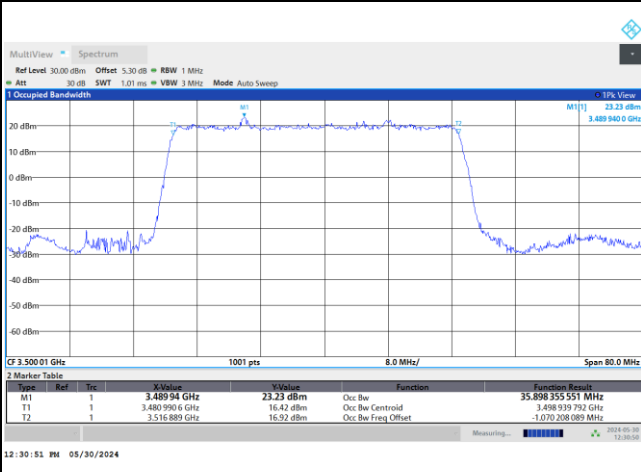

16QAM

64QAM

256QAM

FR1 n77 / 40MHz / DFT-S OFDM / Middle Channel / Full RB

PI/2 BPSK

FR1 n77 / 40MHz / CP OFDM / Middle Channel / Full RB

QPSK

16QAM