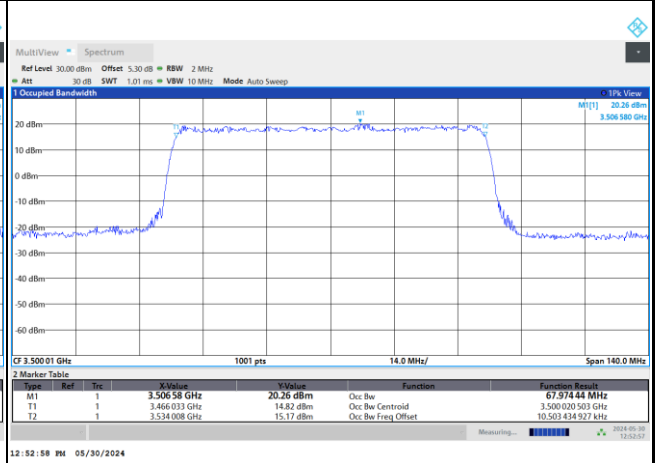

FR1 n77 / 70MHz / DFT-S OFDM / Middle Channel / Full RB

PI/2 BPSK

FR1 n77 / 70MHz / CP OFDM / Middle Channel / Full RB

QPSK

16QAM

64QAM

256QAM

FR1 n77 / 80MHz / DFT-S OFDM / Middle Channel / Full RB