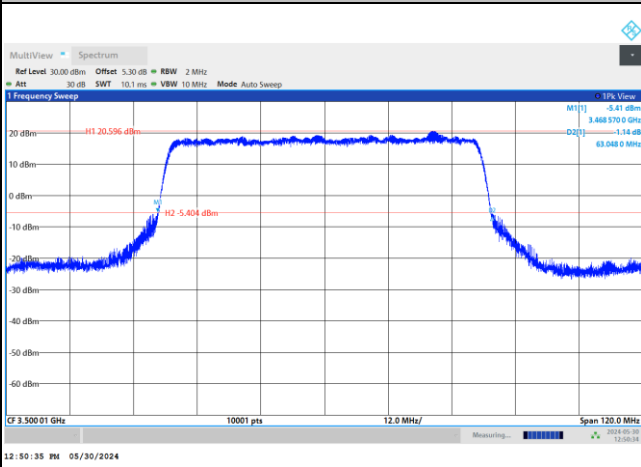

FR1 n77 / 60MHz / DFT-S OFDM / Middle Channel / Full RB

PI/2 BPSK

FR1 n77 / 60MHz / CP OFDM / Middle Channel / Full RB

QPSK

16QAM

64QAM

256QAM