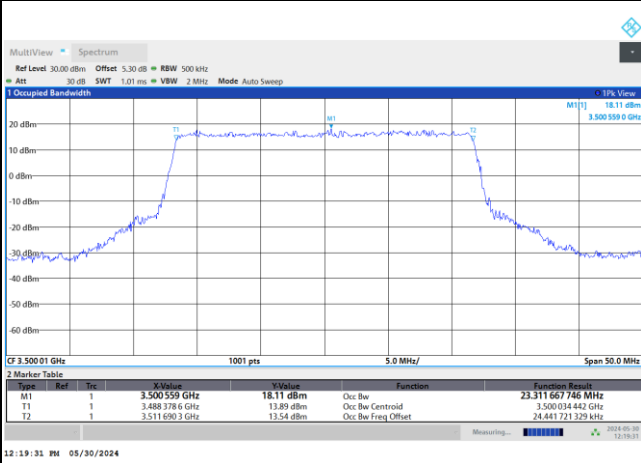

FR1 n77 / 25MHz / CP OFDM / Middle Channel / Full RB

QPSK