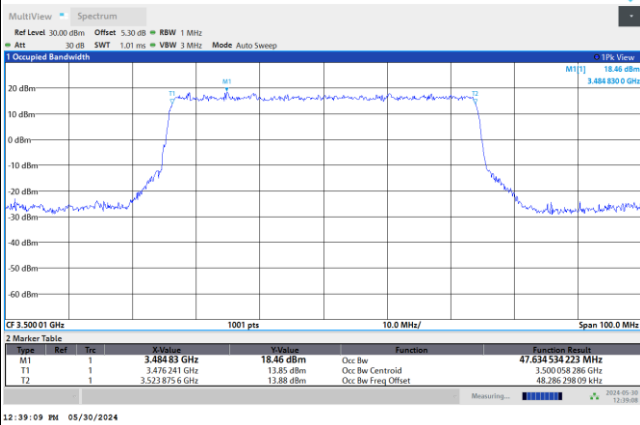

64QAM

256QAM

FR1 n77 / 50MHz / DFT-S OFDM / Middle Channel / Full RB

PI/2 BPSK

FR1 n77 / 50MHz / CP OFDM / Middle Channel / Full RB

QPSK

16QAM

64QAM