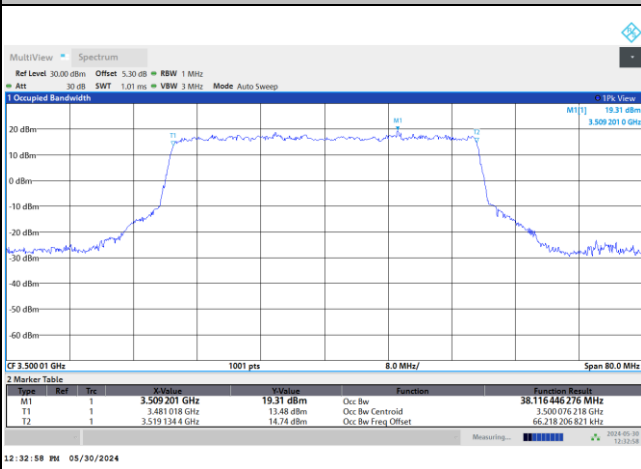

FR1 n77 / 40MHz / DFT-S OFDM / Middle Channel / Full RB

PI/2 BPSK

FR1 n77 / 40MHz / CP OFDM / Middle Channel / Full RB

QPSK

16QAM

64QAM

256QAM