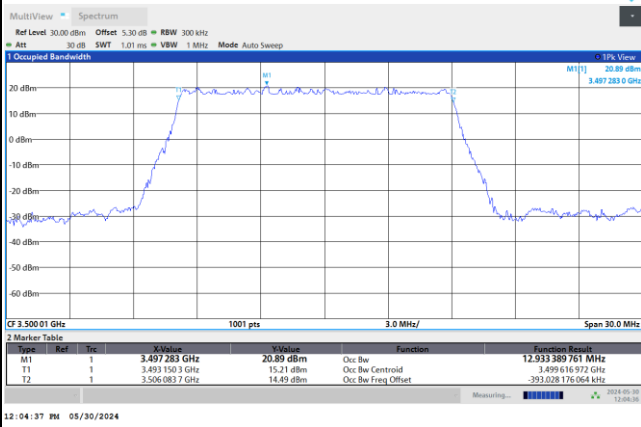

FR1 n77 / 15MHz / DFT-S OFDM / Middle Channel / Full RB

PI/2 BPSK

FR1 n77 / 15MHz / CP OFDM / Middle Channel / Full RB

QPSK