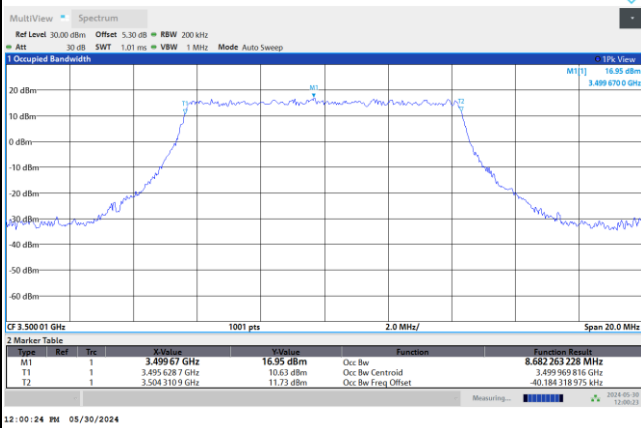

FR1 n77 / 10MHz / DFT-S OFDM / Middle Channel / Full RB

PI/2 BPSK

FR1 n77 / 10MHz / CP OFDM / Middle Channel / Full RB

QPSK

16QAM

64QAM

256QAM

FR1 n77 / 15MHz / DFT-S OFDM / Middle Channel / Full RB