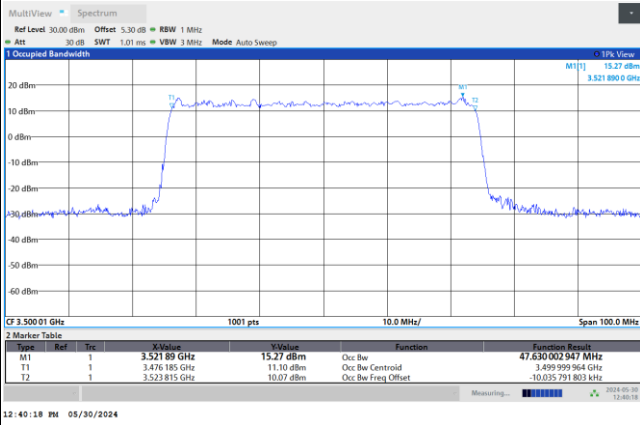

FR1 n77 / 50MHz / DFT-S OFDM / Middle Channel / Full RB

PI/2 BPSK

FR1 n77 / 50MHz / CP OFDM / Middle Channel / Full RB

QPSK

16QAM

64QAM

256QAM