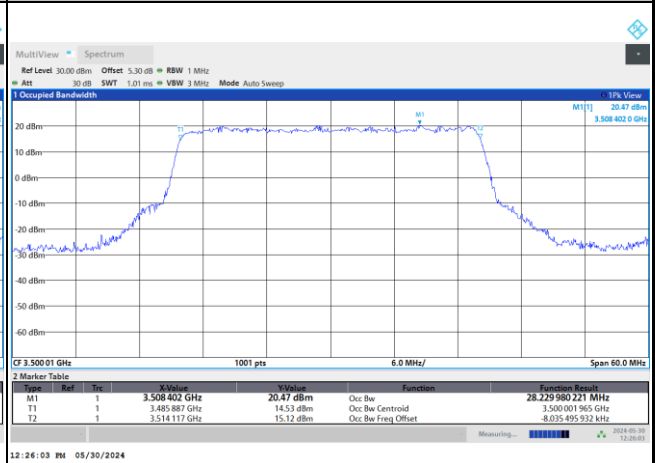

FR1 n77 / 30MHz / DFT-S OFDM / Middle Channel / Full RB

PI/2 BPSK

FR1 n77 / 30MHz / CP OFDM / Middle Channel / Full RB

QPSK

16QAM

64QAM

256QAM