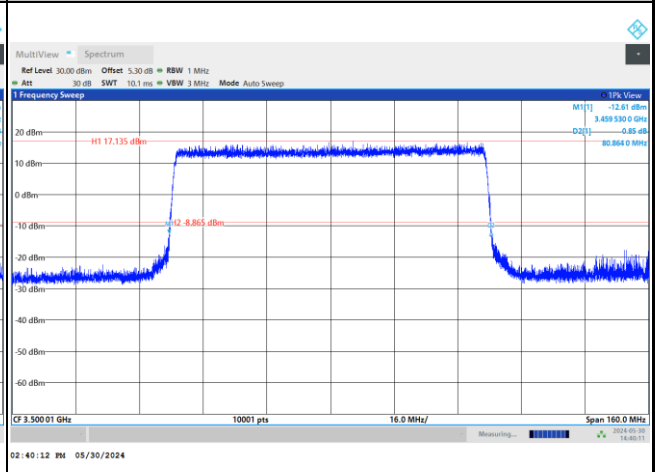

16QAM

64QAM

256QAM

FR1 n77 / 80MHz / DFT-S OFDM / Middle Channel / Full RB

PI/2 BPSK

FR1 n77 / 80MHz / CP OFDM / Middle Channel / Full RB

QPSK

16QAM