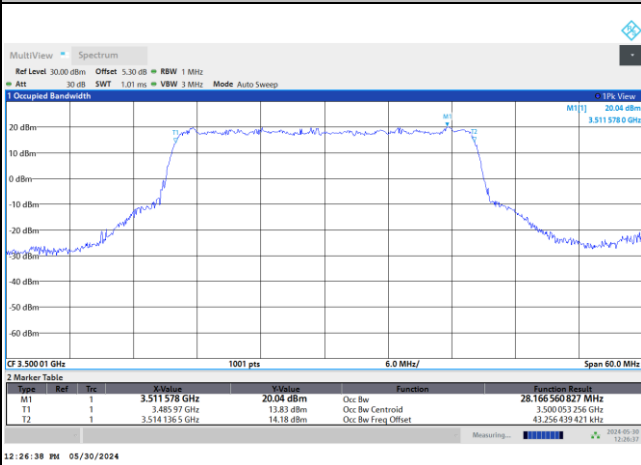

FR1 n77 / 30MHz / DFT-S OFDM / Middle Channel / Full RB

PI/2 BPSK

FR1 n77 / 30MHz / CP OFDM / Middle Channel / Full RB

QPSK

16QAM

64QAM

256QAM