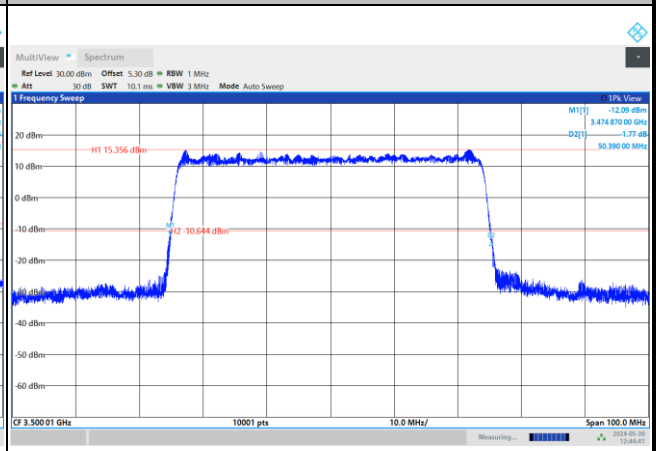

FR1 n77 / 50MHz / CP OFDM / Middle Channel / Full RB

QPSK

16QAM

64QAM

256QAM

FR1 n77 / 60MHz / DFT-S OFDM / Middle Channel / Full RB

PI/2 BPSK

FR1 n77 / 60MHz / CP OFDM / Middle Channel / Full RB