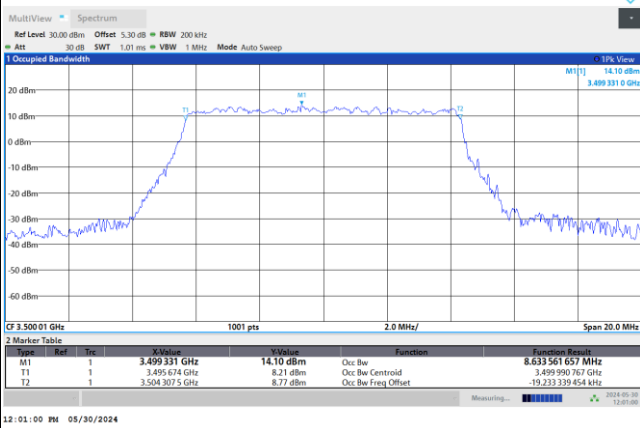

FR1 n77 / 10MHz / DFT-S OFDM / Middle Channel / Full RB

PI/2 BPSK

FR1 n77 / 10MHz / CP OFDM / Middle Channel / Full RB

QPSK

16QAM

64QAM

256QAM

FR1 n77 / 15MHz / DFT-S OFDM / Middle Channel / Full RB