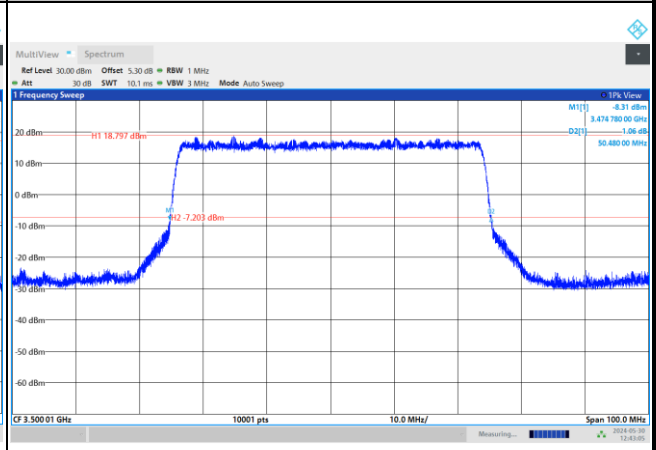

FR1 n77 / 50MHz / DFT-S OFDM / Middle Channel / Full RB

PI/2 BPSK

FR1 n77 / 50MHz / CP OFDM / Middle Channel / Full RB

QPSK

16QAM

64QAM

256QAM