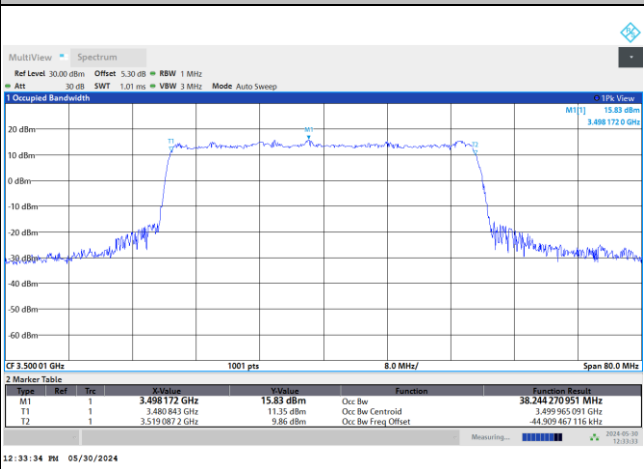

FR1 n77 / 40MHz / DFT-S OFDM / Middle Channel / Full RB

PI/2 BPSK

FR1 n77 / 40MHz / CP OFDM / Middle Channel / Full RB

QPSK

16QAM

64QAM

256QAM