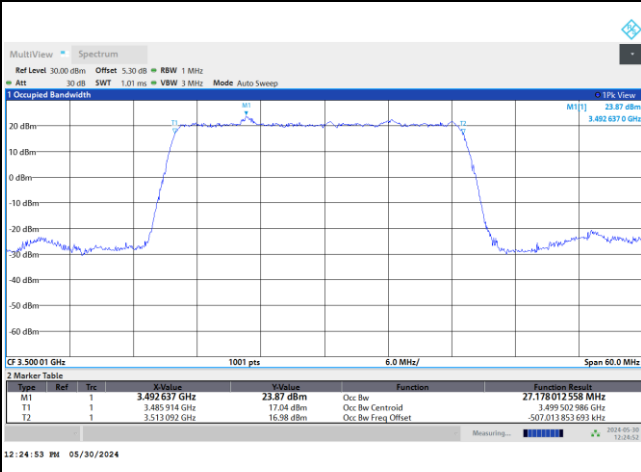

QPSK

16QAM

64QAM

256QAM

FR1 n77 / 30MHz / DFT-S OFDM / Middle Channel / Full RB

PI/2 BPSK

FR1 n77 / 30MHz / CP OFDM / Middle Channel / Full RB

QPSK