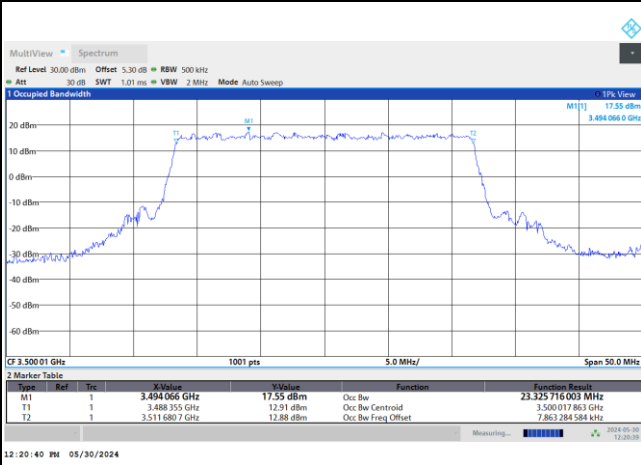

FR1 n77 / 25MHz / DFT-S OFDM / Middle Channel / Full RB

PI/2 BPSK

FR1 n77 / 25MHz / CP OFDM / Middle Channel / Full RB

QPSK

16QAM

64QAM

256QAM