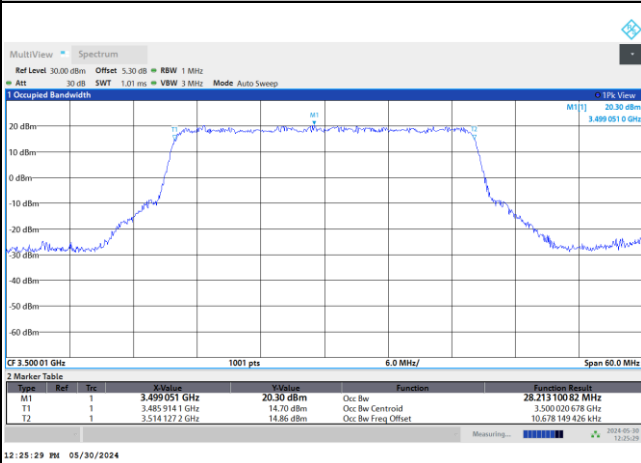

QPSK

16QAM

64QAM

256QAM

FR1 n77 / 30MHz / DFT-S OFDM / Middle Channel / Full RB

PI/2 BPSK

FR1 n77 / 30MHz / CP OFDM / Middle Channel / Full RB

QPSK