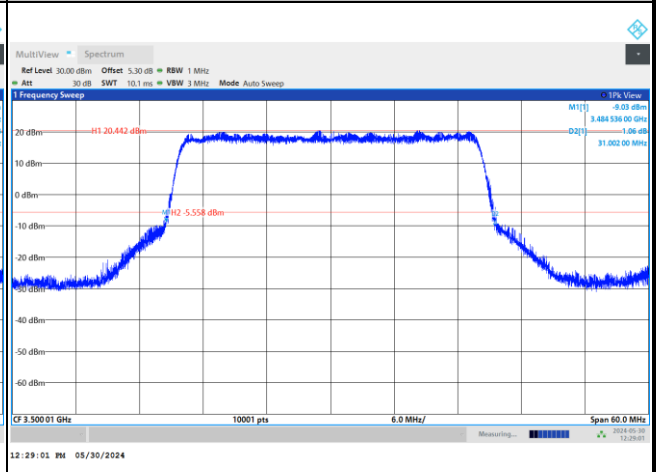

FR1 n77 / 30MHz / DFT-S OFDM / Middle Channel / Full RB

PI/2 BPSK

FR1 n77 / 30MHz / CP OFDM / Middle Channel / Full RB

QPSK

16QAM

64QAM

256QAM

FR1 n77 / 40MHz / DFT-S OFDM / Middle Channel / Full RB

PI/2 BPSK

FR1 n77 / 40MHz / CP OFDM / Middle Channel / Full RB

QPSK

16QAM

64QAM

256QAM

FR1 n77 / 50MHz / DFT-S OFDM / Middle Channel / Full RB

PI/2 BPSK