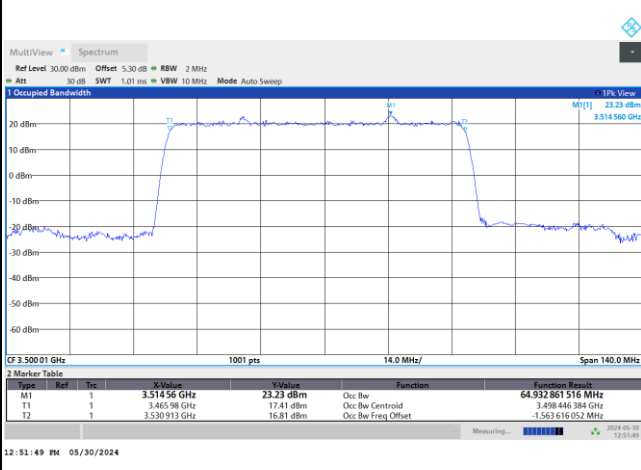

FR1 n77 / 70MHz / DFT-S OFDM / Middle Channel / Full RB

PI/2 BPSK