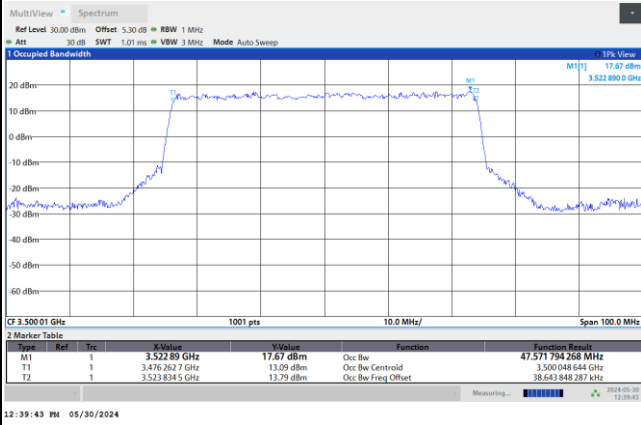

64QAM

256QAM

FR1 n77 / 50MHz / DFT-S OFDM / Middle Channel / Full RB

PI/2 BPSK

FR1 n77 / 50MHz / CP OFDM / Middle Channel / Full RB

QPSK

16QAM

64QAM