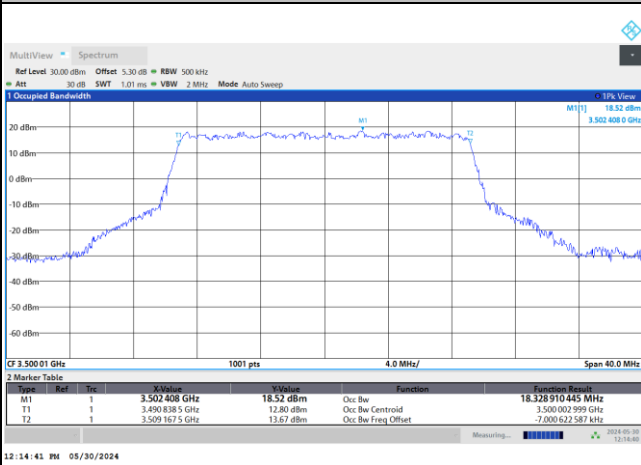

FR1 n77 / 20MHz / CP OFDM / Middle Channel / Full RB

QPSK

16QAM

64QAM

256QAM

FR1 n77 / 25MHz / DFT-S OFDM / Middle Channel / Full RB

PI/2 BPSK

FR1 n77 / 25MHz / CP OFDM / Middle Channel / Full RB