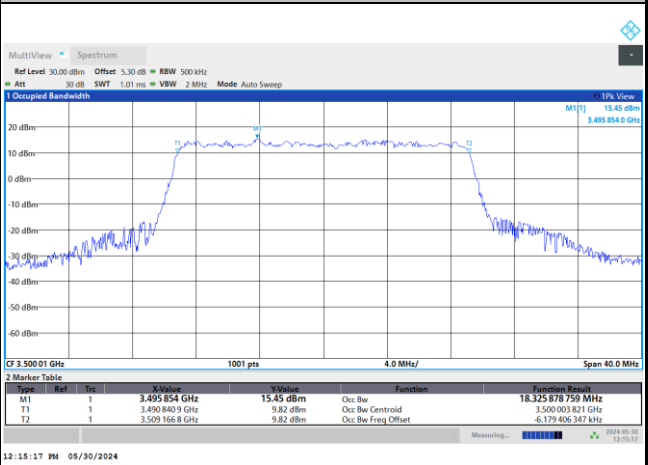

FR1 n77 / 20MHz / CP OFDM / Middle Channel / Full RB

QPSK

16QAM

64QAM

256QAM

FR1 n77 / 25MHz / DFT-S OFDM / Middle Channel / Full RB

PI/2 BPSK

FR1 n77 / 25MHz / CP OFDM / Middle Channel / Full RB