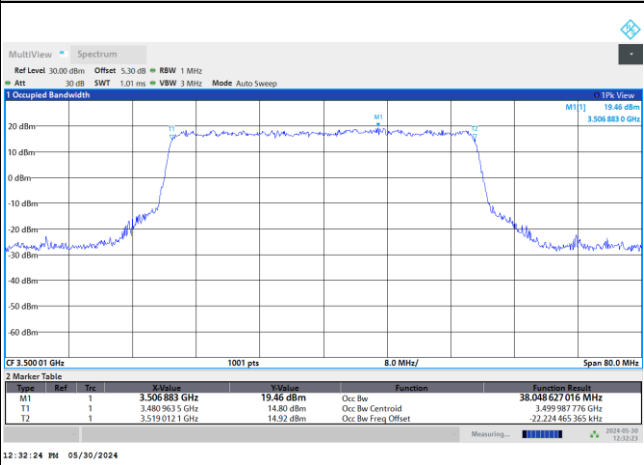

16QAM

64QAM

256QAM

FR1 n77 / 40MHz / DFT-S OFDM / Middle Channel / Full RB

PI/2 BPSK

FR1 n77 / 40MHz / CP OFDM / Middle Channel / Full RB

QPSK

16QAM