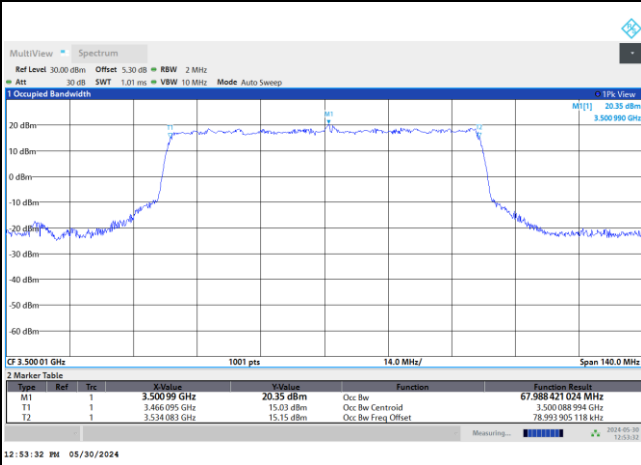

FR1 n77 / 70MHz / DFT-S OFDM / Middle Channel / Full RB

PI/2 BPSK

FR1 n77 / 70MHz / CP OFDM / Middle Channel / Full RB

QPSK

16QAM

64QAM

256QAM

FR1 n77 / 80MHz / DFT-S OFDM / Middle Channel / Full RB