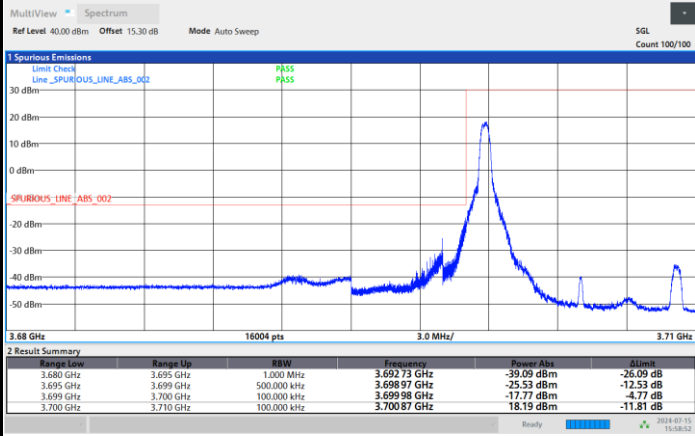

Lowest Band Edge / Full RB

Highest Band Edge / Full RB

FR1 n77 / 10MHz / DFT-S OFDM / QPSK

Lowest Band Edge / 1RB0

Highest Band Edge / 1RBmax

03:58:52 PM 07/15/2024

04:09:06 PM 07/15/2024

Lowest Band Edge / Full RB

Highest Band Edge / Full RB

03:56:03 PM 07/15/2024

04:11:19 PM 07/15/2024

FR1 n77 / 10MHz / DFT-S OFDM / 16QAM

Lowest Band Edge / 1RB0

Highest Band Edge / 1RBmax

Lowest Band Edge / Full RB

Highest Band Edge / Full RB