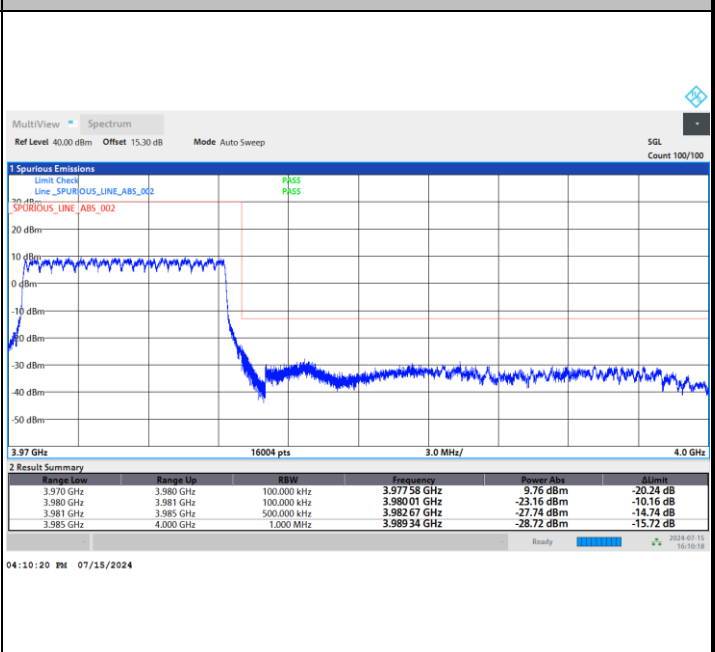

QPSK

16QAM

64QAM

256QAM

Conducted Band Edge

FR1 n77 / 10MHz / DFT-S OFDM / PI/2 BPSK

Lowest Band Edge / 1RB0

Highest Band Edge / 1RBmax

Lowest Band Edge / Full RB

Highest Band Edge / Full RB

FR1 n77 / 10MHz / DFT-S OFDM / QPSK

Lowest Band Edge / 1RB0

Highest Band Edge / 1RBmax

03:58:52 PM 07/15/2024

04:09:06 PM 07/15/2024

Lowest Band Edge / Full RB