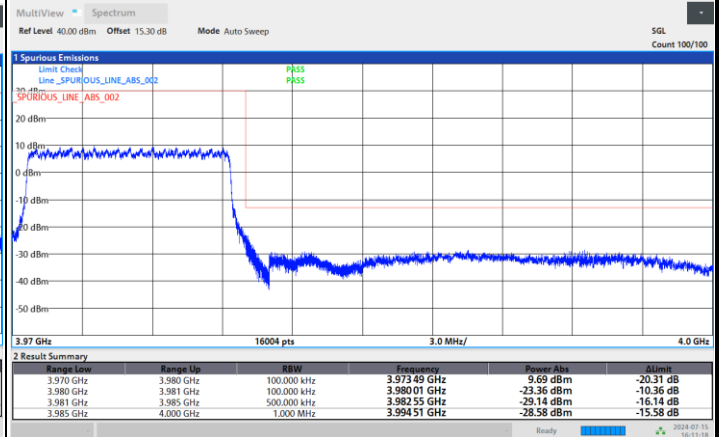

Lowest Band Edge / Full RB

Highest Band Edge / Full RB

FR1 n77 / 10MHz / DFT-S OFDM / QPSK

Lowest Band Edge / 1RB0

Highest Band Edge / 1RBmax

03:58:52 PM 07/15/2024

04:09:06 PM 07/15/2024

Lowest Band Edge / Full RB

Highest Band Edge / Full RB

03:56:03 PM 07/15/2024

04:11:19 PM 07/15/2024

FR1 n77 / 10MHz / DFT-S OFDM / 16QAM

Lowest Band Edge / 1RB0

Highest Band Edge / 1RBmax

Lowest Band Edge / Full RB

Highest Band Edge / Full RB