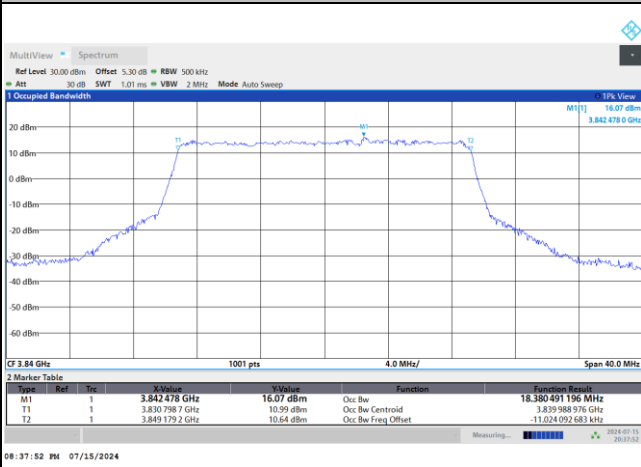

FR1 n77 / 20MHz / CP OFDM / Middle Channel / Full RB

QPSK

16QAM

64QAM

256QAM

FR1 n77 / 25MHz / DFT-S OFDM / Middle Channel / Full RB

PI/2 BPSK

FR1 n77 / 25MHz / CP OFDM / Middle Channel / Full RB