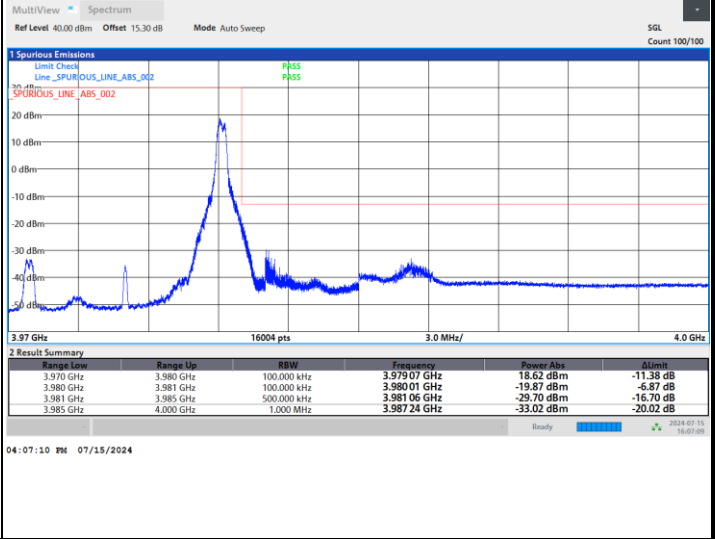

Highest Band Edge / Full RB

03:56:03 PM 07/15/2024

04:11:19 PM 07/15/2024

FR1 n77 / 10MHz / DFT-S OFDM / 16QAM

Lowest Band Edge / 1RB0

Highest Band Edge / 1RBmax

Lowest Band Edge / Full RB

Highest Band Edge / Full RB

FR1 n77 / 10MHz / DFT-S OFDM / 64QAM

Lowest Band Edge / 1RB0

Highest Band Edge / 1RBmax

Lowest Band Edge / Full RB

Highest Band Edge / Full RB

FR1 n77 / 10MHz / DFT-S OFDM / 256QAM

Lowest Band Edge / 1RB0

Highest Band Edge / 1RBmax

Lowest Band Edge / Full RB

Highest Band Edge / Full RB