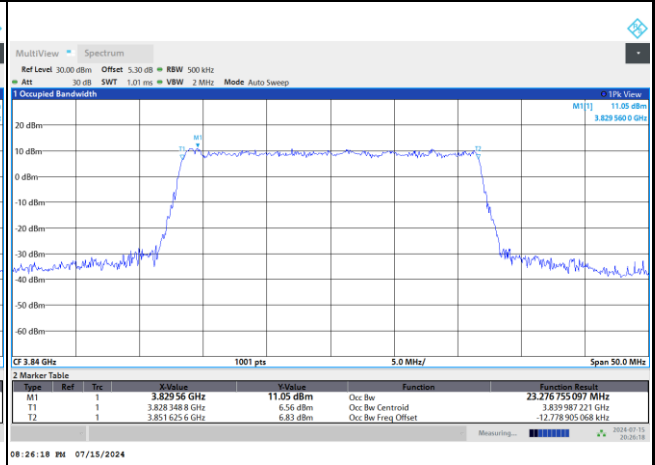

QPSK

16QAM

64QAM

256QAM

FR1 n77 / 30MHz / DFT-S OFDM / Middle Channel / Full RB

PI/2 BPSK

FR1 n77 / 30MHz / CP OFDM / Middle Channel / Full RB

QPSK