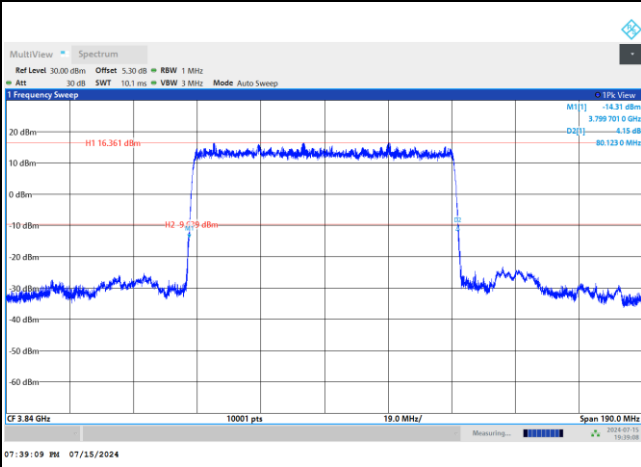

FR1 n77 / 80MHz / DFT-S OFDM / Middle Channel / Full RB

PI/2 BPSK

FR1 n77 / 80MHz / CP OFDM / Middle Channel / Full RB

QPSK

16QAM

64QAM

256QAM

FR1 n77 / 90MHz / DFT-S OFDM / Middle Channel / Full RB