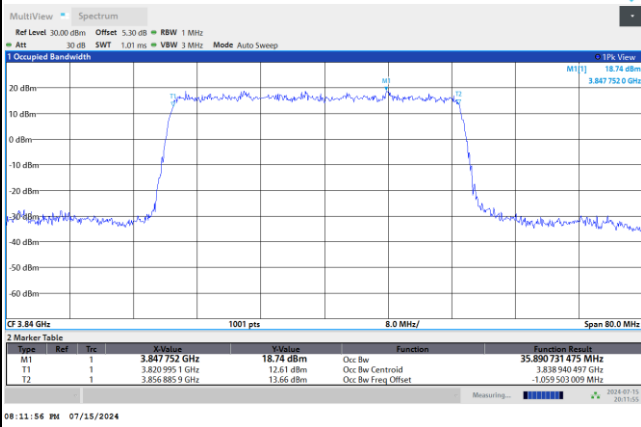

16QAM

64QAM

256QAM

FR1 n77 / 40MHz / DFT-S OFDM / Middle Channel / Full RB

PI/2 BPSK

FR1 n77 / 40MHz / CP OFDM / Middle Channel / Full RB

QPSK

16QAM