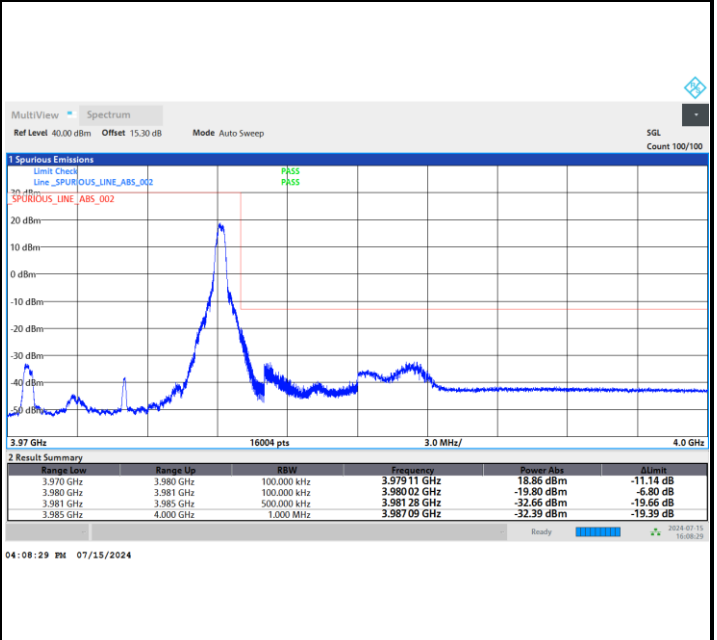

Lowest Band Edge / Full RB

Highest Band Edge / Full RB

FR1 n77 / 10MHz / DFT-S OFDM / QPSK

Lowest Band Edge / 1RB0

Highest Band Edge / 1RBmax

03:58:52 PM 07/15/2024

04:09:06 PM 07/15/2024

Lowest Band Edge / Full RB

Highest Band Edge / Full RB

03:56:03 PM 07/15/2024

04:11:19 PM 07/15/2024

FR1 n77 / 10MHz / DFT-S OFDM / 16QAM

Lowest Band Edge / 1RB0

Highest Band Edge / 1RBmax

Lowest Band Edge / Full RB

Highest Band Edge / Full RB

FR1 n77 / 10MHz / DFT-S OFDM / 64QAM

Lowest Band Edge / 1RB0

Highest Band Edge / 1RBmax

Lowest Band Edge / Full RB

Highest Band Edge / Full RB

FR1 n77 / 10MHz / DFT-S OFDM / 256QAM

Lowest Band Edge / 1RB0

Highest Band Edge / 1RBmax

Lowest Band Edge / Full RB

Highest Band Edge / Full RB