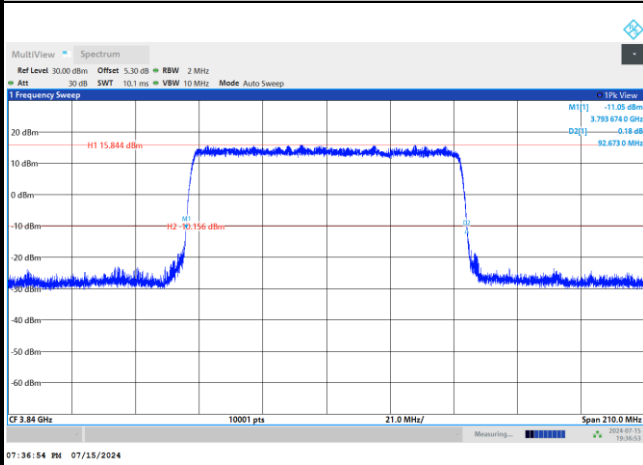

FR1 n77 / 90MHz / CP OFDM / Middle Channel / Full RB

QPSK