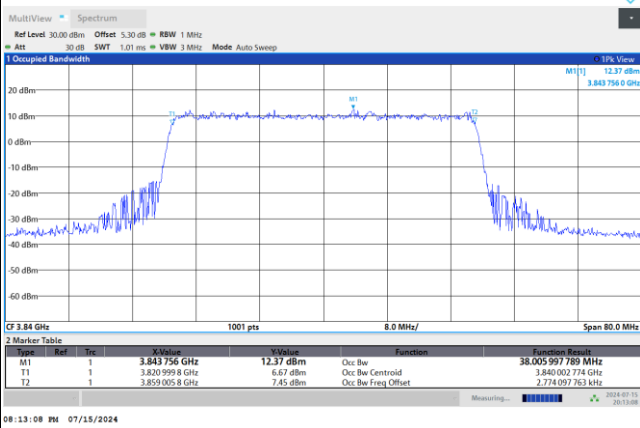

FR1 n77 / 40MHz / DFT-S OFDM / Middle Channel / Full RB

PI/2 BPSK

FR1 n77 / 40MHz / CP OFDM / Middle Channel / Full RB

QPSK

16QAM

64QAM

256QAM