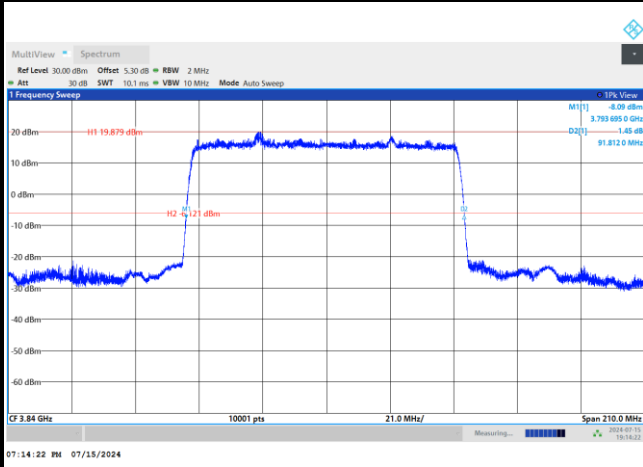

FR1 n77 / 80MHz / DFT-S OFDM / Middle Channel / Full RB

PI/2 BPSK

FR1 n77 / 80MHz / CP OFDM / Middle Channel / Full RB

QPSK

16QAM

64QAM

256QAM

FR1 n77 / 90MHz / DFT-S OFDM / Middle Channel / Full RB

PI/2 BPSK

FR1 n77 / 90MHz / CP OFDM / Middle Channel / Full RB

QPSK

16QAM

64QAM

256QAM

FR1 n77 / 100MHz / DFT-S OFDM / Middle Channel / Full RB

PI/2 BPSK