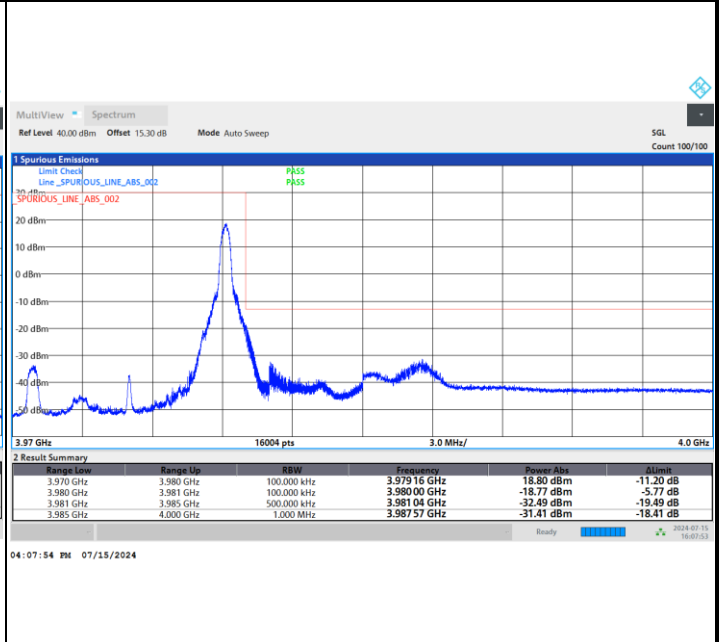

Lowest Band Edge / Full RB

Highest Band Edge / Full RB

FR1 n77 / 10MHz / DFT-S OFDM / QPSK

Lowest Band Edge / 1RB0

Highest Band Edge / 1RBmax

03:58:52 PM 07/15/2024

04:09:06 PM 07/15/2024

Lowest Band Edge / Full RB

Highest Band Edge / Full RB

03:56:03 PM 07/15/2024

04:11:19 PM 07/15/2024

FR1 n77 / 10MHz / DFT-S OFDM / 16QAM

Lowest Band Edge / 1RB0

Highest Band Edge / 1RBmax

Lowest Band Edge / Full RB

Highest Band Edge / Full RB

FR1 n77 / 10MHz / DFT-S OFDM / 64QAM

Lowest Band Edge / 1RB0

Highest Band Edge / 1RBmax

Lowest Band Edge / Full RB

Highest Band Edge / Full RB

FR1 n77 / 10MHz / DFT-S OFDM / 256QAM

Lowest Band Edge / 1RB0

Highest Band Edge / 1RBmax

Lowest Band Edge / Full RB

Highest Band Edge / Full RB