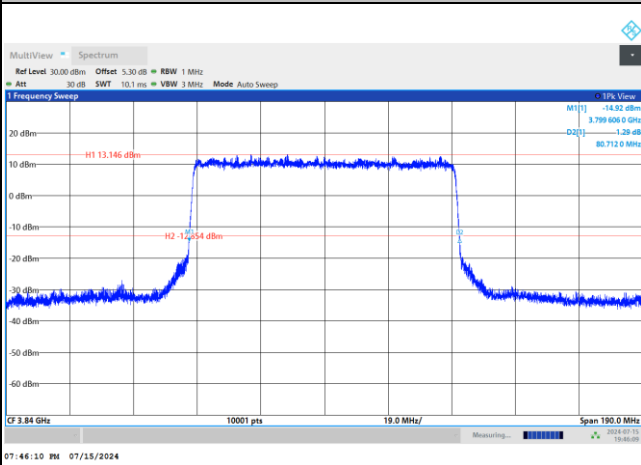

FR1 n77 / 80MHz / DFT-S OFDM / Middle Channel / Full RB

PI/2 BPSK

FR1 n77 / 80MHz / CP OFDM / Middle Channel / Full RB

QPSK

16QAM

64QAM

256QAM

FR1 n77 / 90MHz / DFT-S OFDM / Middle Channel / Full RB

PI/2 BPSK

FR1 n77 / 90MHz / CP OFDM / Middle Channel / Full RB

QPSK

16QAM

64QAM

256QAM

FR1 n77 / 100MHz / DFT-S OFDM / Middle Channel / Full RB

PI/2 BPSK