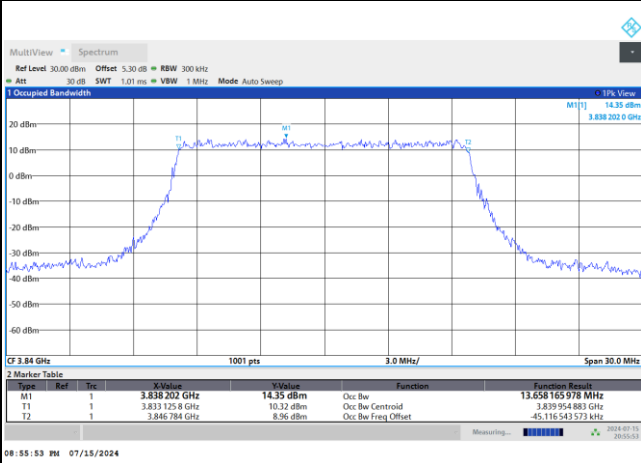

FR1 n77 / 15MHz / CP OFDM / Middle Channel / Full RB

QPSK