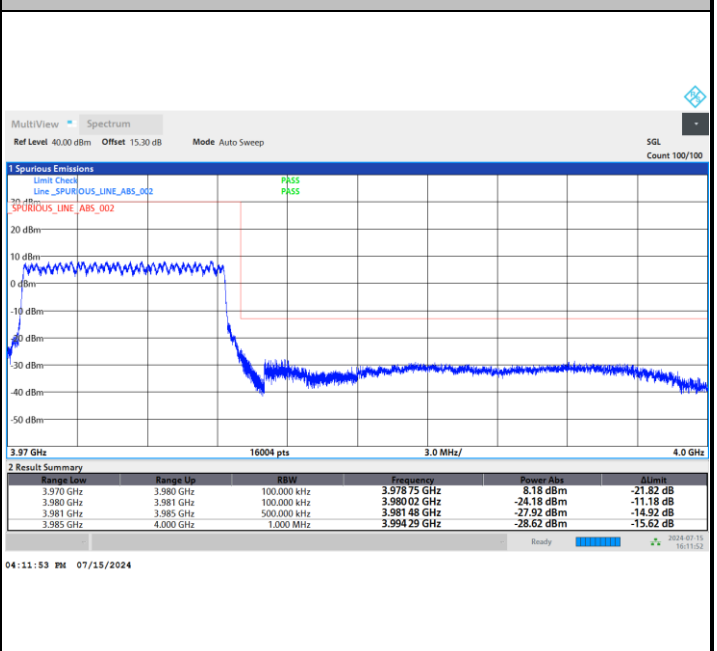

Lowest Band Edge / Full RB

Highest Band Edge / Full RB

FR1 n77 / 10MHz / DFT-S OFDM / QPSK

Lowest Band Edge / 1RB0

Highest Band Edge / 1RBmax

03:58:52 PM 07/15/2024

04:09:06 PM 07/15/2024

Lowest Band Edge / Full RB

Highest Band Edge / Full RB

03:56:03 PM 07/15/2024

04:11:19 PM 07/15/2024

FR1 n77 / 10MHz / DFT-S OFDM / 16QAM

Lowest Band Edge / 1RB0

Highest Band Edge / 1RBmax

Lowest Band Edge / Full RB

Highest Band Edge / Full RB

FR1 n77 / 10MHz / DFT-S OFDM / 64QAM

Lowest Band Edge / 1RB0

Highest Band Edge / 1RBmax

Lowest Band Edge / Full RB

Highest Band Edge / Full RB

FR1 n77 / 10MHz / DFT-S OFDM / 256QAM

Lowest Band Edge / 1RB0

Highest Band Edge / 1RBmax

Lowest Band Edge / Full RB

Highest Band Edge / Full RB