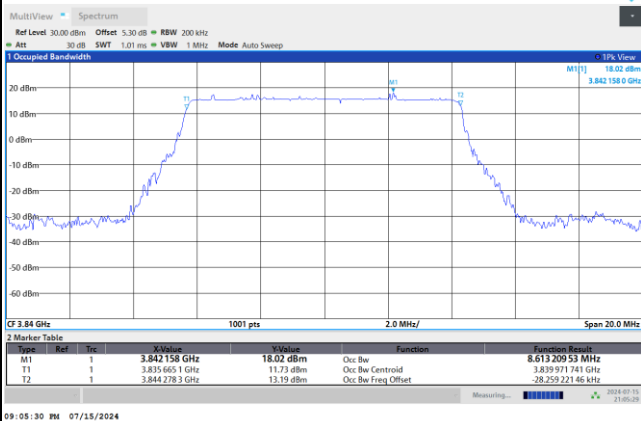

FR1 n77 / 10MHz / DFT-S OFDM / Middle Channel / Full RB

PI/2 BPSK