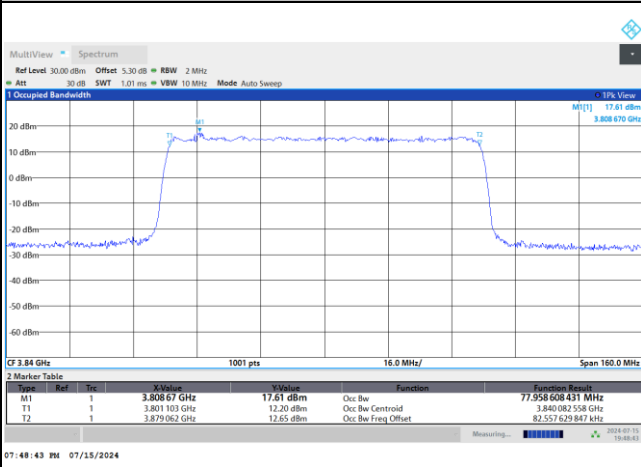

FR1 n77 / 80MHz / CP OFDM / Middle Channel / Full RB

QPSK