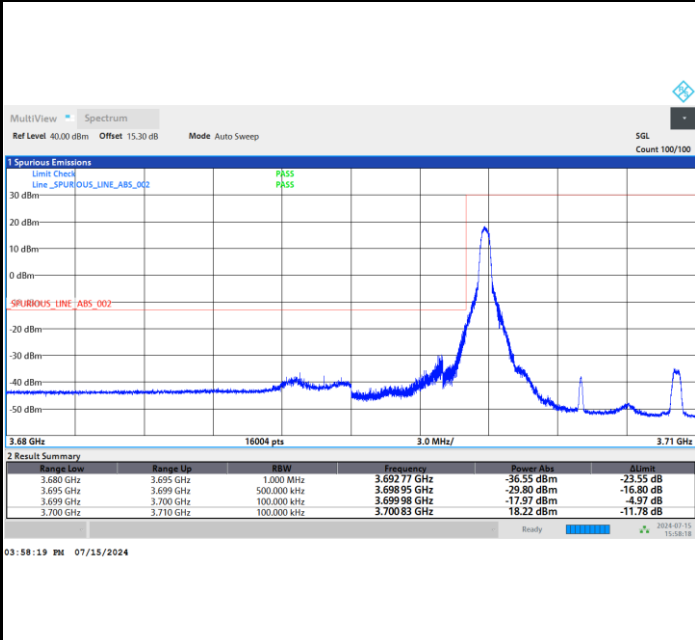

Lowest Band Edge / Full RB

Highest Band Edge / Full RB

FR1 n77 / 10MHz / DFT-S OFDM / QPSK

Lowest Band Edge / 1RB0

Highest Band Edge / 1RBmax

03:58:52 PM 07/15/2024

04:09:06 PM 07/15/2024

Lowest Band Edge / Full RB

Highest Band Edge / Full RB

03:56:03 PM 07/15/2024

04:11:19 PM 07/15/2024

FR1 n77 / 10MHz / DFT-S OFDM / 16QAM

Lowest Band Edge / 1RB0

Highest Band Edge / 1RBmax

Lowest Band Edge / Full RB

Highest Band Edge / Full RB

FR1 n77 / 10MHz / DFT-S OFDM / 64QAM

Lowest Band Edge / 1RB0

Highest Band Edge / 1RBmax

Lowest Band Edge / Full RB

Highest Band Edge / Full RB

FR1 n77 / 10MHz / DFT-S OFDM / 256QAM

Lowest Band Edge / 1RB0

Highest Band Edge / 1RBmax

Lowest Band Edge / Full RB

Highest Band Edge / Full RB