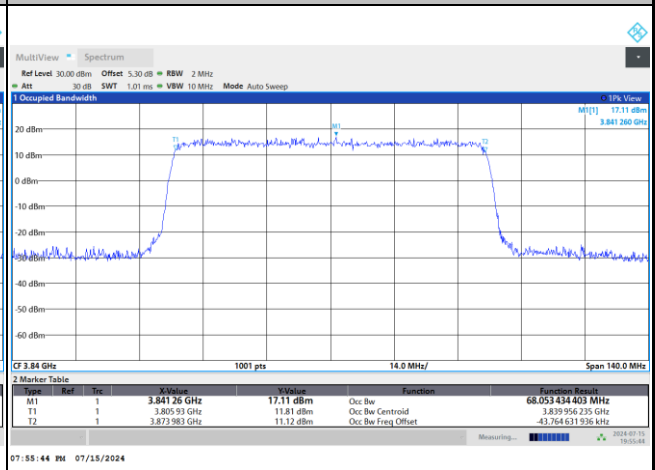

FR1 n77 / 70MHz / DFT-S OFDM / Middle Channel / Full RB

PI/2 BPSK

FR1 n77 / 70MHz / CP OFDM / Middle Channel / Full RB

QPSK

16QAM

64QAM

256QAM

FR1 n77 / 80MHz / DFT-S OFDM / Middle Channel / Full RB