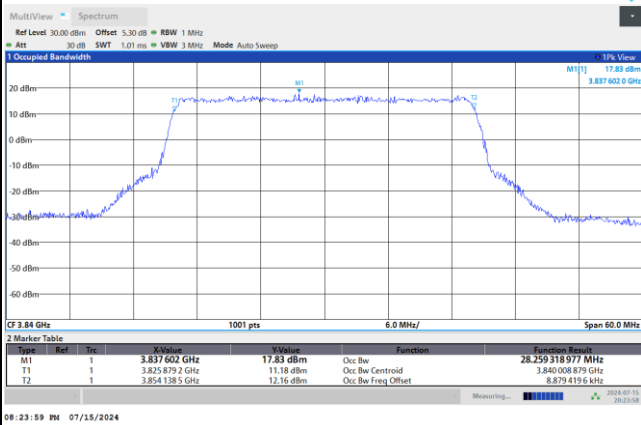

QPSK

16QAM

64QAM

256QAM

FR1 n77 / 30MHz / DFT-S OFDM / Middle Channel / Full RB

PI/2 BPSK

FR1 n77 / 30MHz / CP OFDM / Middle Channel / Full RB

QPSK