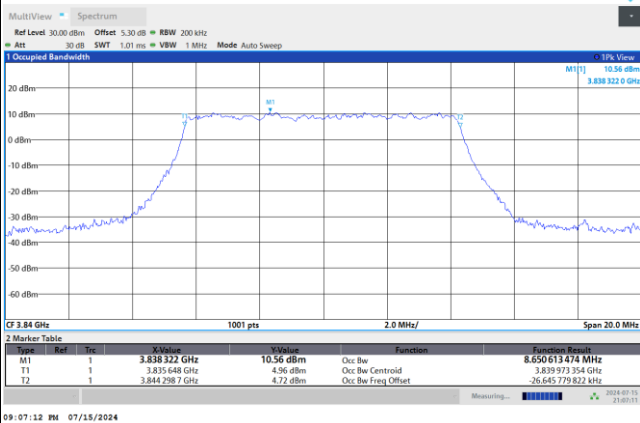

FR1 n77 / 10MHz / DFT-S OFDM / Middle Channel / Full RB

PI/2 BPSK

FR1 n77 / 10MHz / CP OFDM / Middle Channel / Full RB

QPSK

16QAM

64QAM

256QAM

FR1 n77 / 15MHz / DFT-S OFDM / Middle Channel / Full RB