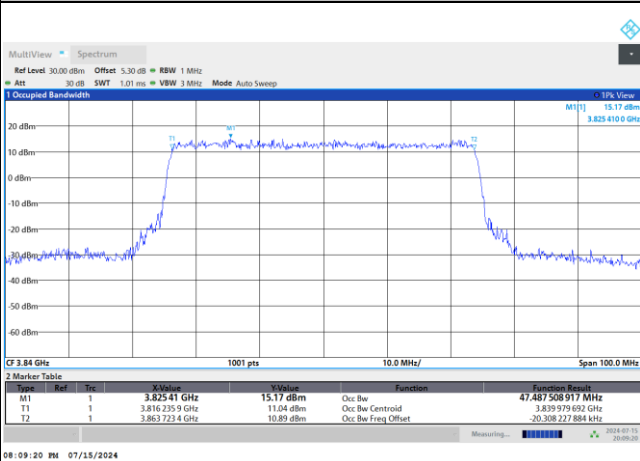

64QAM

256QAM

FR1 n77 / 50MHz / DFT-S OFDM / Middle Channel / Full RB

PI/2 BPSK

FR1 n77 / 50MHz / CP OFDM / Middle Channel / Full RB

QPSK

16QAM

64QAM