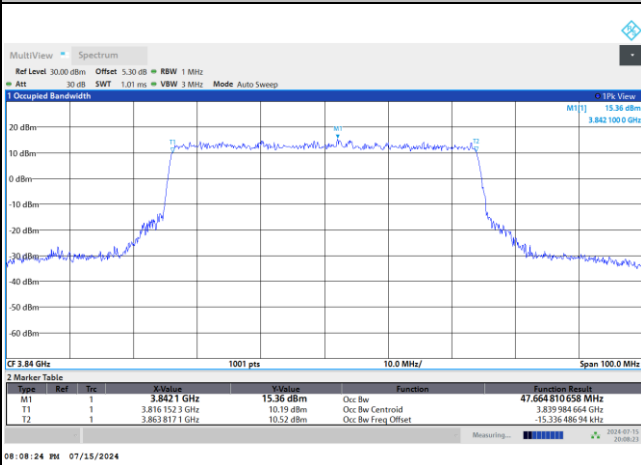

64QAM

256QAM

FR1 n77 / 50MHz / DFT-S OFDM / Middle Channel / Full RB

PI/2 BPSK

FR1 n77 / 50MHz / CP OFDM / Middle Channel / Full RB

QPSK

16QAM

64QAM