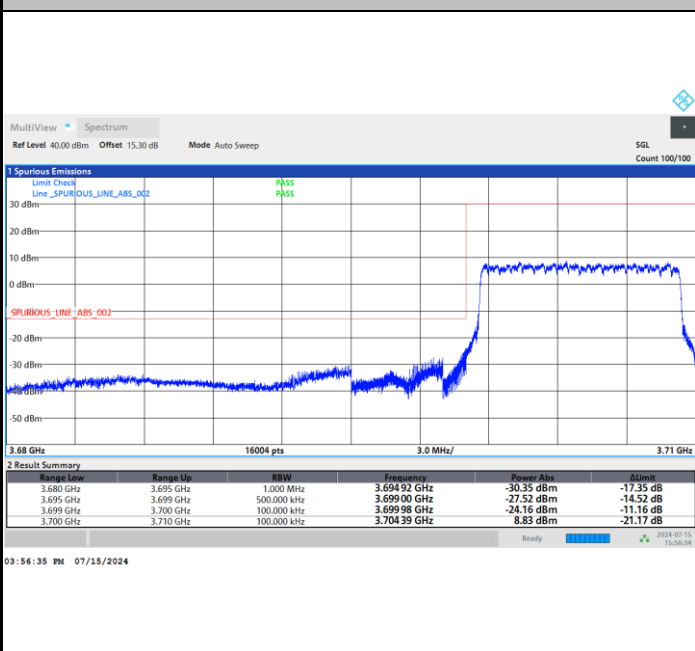

Lowest Band Edge / Full RB

Highest Band Edge / Full RB

FR1 n77 / 10MHz / DFT-S OFDM / QPSK

Lowest Band Edge / 1RB0

Highest Band Edge / 1RBmax

03:58:52 PM 07/15/2024

04:09:06 PM 07/15/2024

Lowest Band Edge / Full RB

Highest Band Edge / Full RB

03:56:03 PM 07/15/2024

04:11:19 PM 07/15/2024

FR1 n77 / 10MHz / DFT-S OFDM / 16QAM

Lowest Band Edge / 1RB0

Highest Band Edge / 1RBmax

Lowest Band Edge / Full RB

Highest Band Edge / Full RB

FR1 n77 / 10MHz / DFT-S OFDM / 64QAM

Lowest Band Edge / 1RB0

Highest Band Edge / 1RBmax

Lowest Band Edge / Full RB

Highest Band Edge / Full RB

FR1 n77 / 10MHz / DFT-S OFDM / 256QAM

Lowest Band Edge / 1RB0

Highest Band Edge / 1RBmax

Lowest Band Edge / Full RB

Highest Band Edge / Full RB