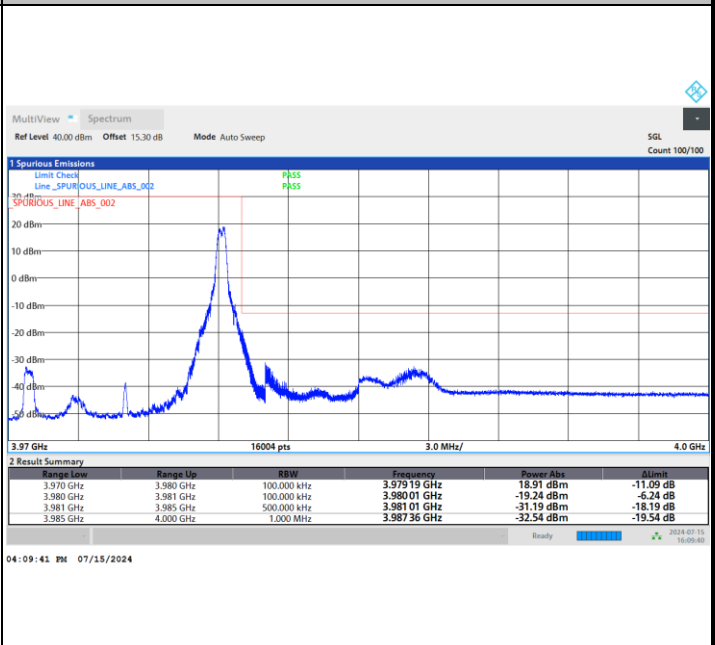

QPSK

16QAM

64QAM

256QAM

Conducted Band Edge

FR1 n77 / 10MHz / DFT-S OFDM / PI/2 BPSK

Lowest Band Edge / 1RB0

Highest Band Edge / 1RBmax

Lowest Band Edge / Full RB

Highest Band Edge / Full RB

FR1 n77 / 10MHz / DFT-S OFDM / QPSK

Lowest Band Edge / 1RB0

Highest Band Edge / 1RBmax

03:58:52 PM 07/15/2024

04:09:06 PM 07/15/2024

Lowest Band Edge / Full RB