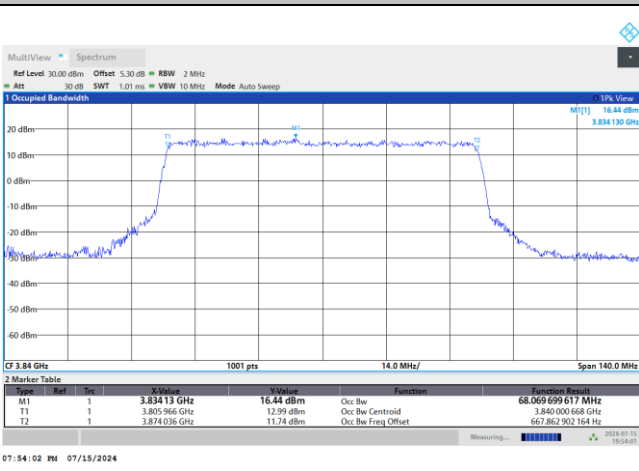

FR1 n77 / 70MHz / DFT-S OFDM / Middle Channel / Full RB

PI/2 BPSK

FR1 n77 / 70MHz / CP OFDM / Middle Channel / Full RB

QPSK

16QAM

64QAM

256QAM

FR1 n77 / 80MHz / DFT-S OFDM / Middle Channel / Full RB