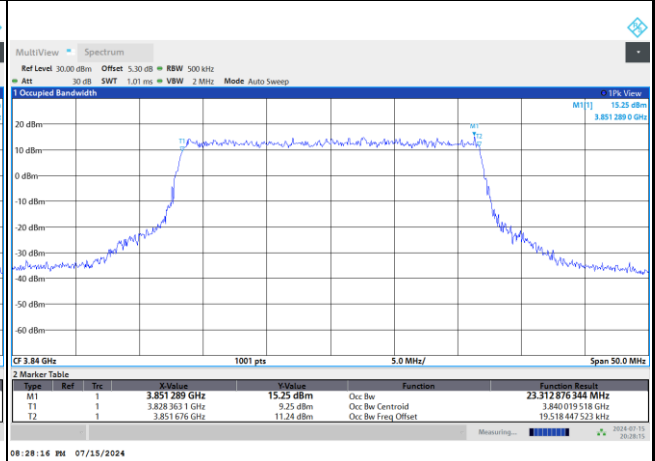

FR1 n77 / 25MHz / DFT-S OFDM / Middle Channel / Full RB

PI/2 BPSK

FR1 n77 / 25MHz / CP OFDM / Middle Channel / Full RB

QPSK

16QAM

64QAM

256QAM