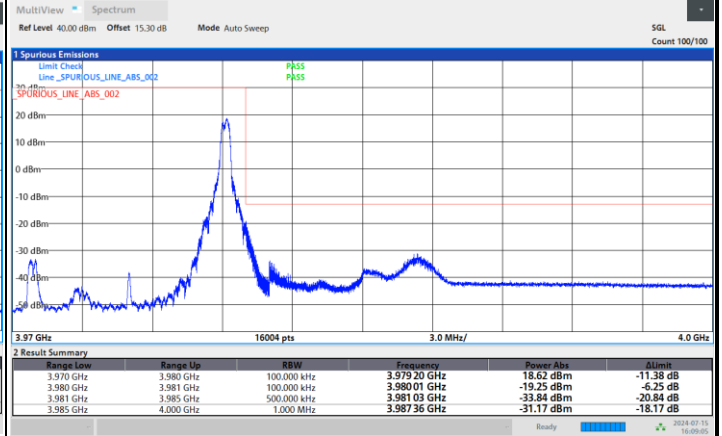

Lowest Band Edge / Full RB

Highest Band Edge / Full RB

FR1 n77 / 10MHz / DFT-S OFDM / QPSK

Lowest Band Edge / 1RB0

Highest Band Edge / 1RBmax

03:58:52 PM 07/15/2024

04:09:06 PM 07/15/2024

Lowest Band Edge / Full RB

Highest Band Edge / Full RB

03:56:03 PM 07/15/2024

04:11:19 PM 07/15/2024

FR1 n77 / 10MHz / DFT-S OFDM / 16QAM

Lowest Band Edge / 1RB0

Highest Band Edge / 1RBmax

Lowest Band Edge / Full RB

Highest Band Edge / Full RB