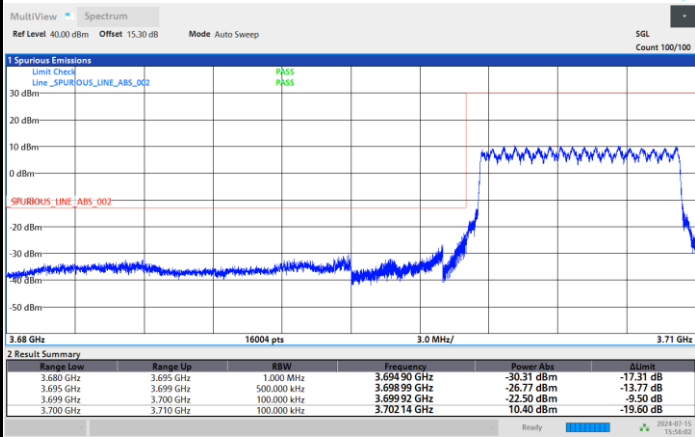

Lowest Band Edge / Full RB

Highest Band Edge / Full RB

FR1 n77 / 10MHz / DFT-S OFDM / QPSK

Lowest Band Edge / 1RB0

Highest Band Edge / 1RBmax

03:58:52 PM 07/15/2024

04:09:06 PM 07/15/2024

Lowest Band Edge / Full RB

Highest Band Edge / Full RB

03:56:03 PM 07/15/2024

04:11:19 PM 07/15/2024

FR1 n77 / 10MHz / DFT-S OFDM / 16QAM

Lowest Band Edge / 1RB0

Highest Band Edge / 1RBmax

Lowest Band Edge / Full RB

Highest Band Edge / Full RB