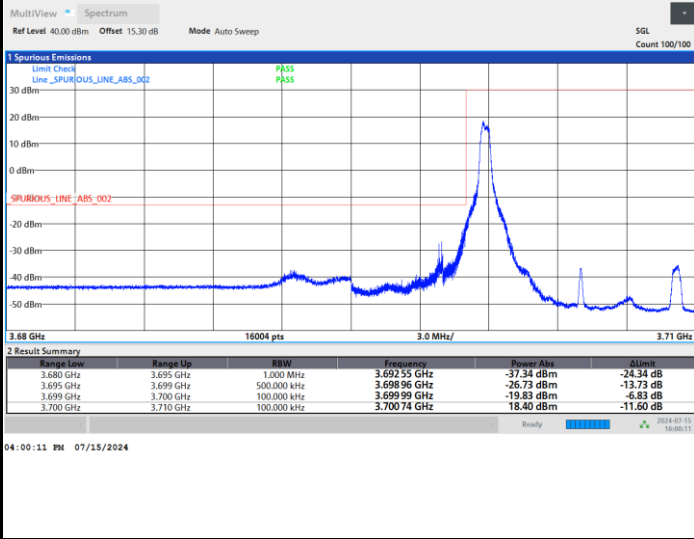

Highest Band Edge / Full RB

03:56:03 PM 07/15/2024

04:11:19 PM 07/15/2024

FR1 n77 / 10MHz / DFT-S OFDM / 16QAM

Lowest Band Edge / 1RB0

Highest Band Edge / 1RBmax

Lowest Band Edge / Full RB

Highest Band Edge / Full RB

FR1 n77 / 10MHz / DFT-S OFDM / 64QAM

Lowest Band Edge / 1RB0

Highest Band Edge / 1RBmax

Lowest Band Edge / Full RB

Highest Band Edge / Full RB

FR1 n77 / 10MHz / DFT-S OFDM / 256QAM

Lowest Band Edge / 1RB0

Highest Band Edge / 1RBmax

Lowest Band Edge / Full RB

Highest Band Edge / Full RB