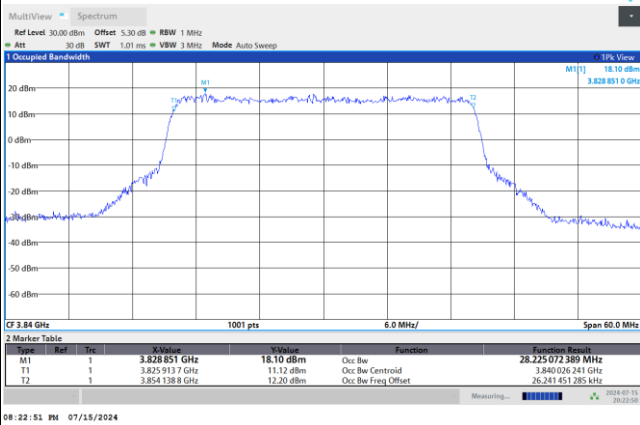

FR1 n77 / 30MHz / DFT-S OFDM / Middle Channel / Full RB

PI/2 BPSK

FR1 n77 / 30MHz / CP OFDM / Middle Channel / Full RB

QPSK

16QAM

64QAM

256QAM