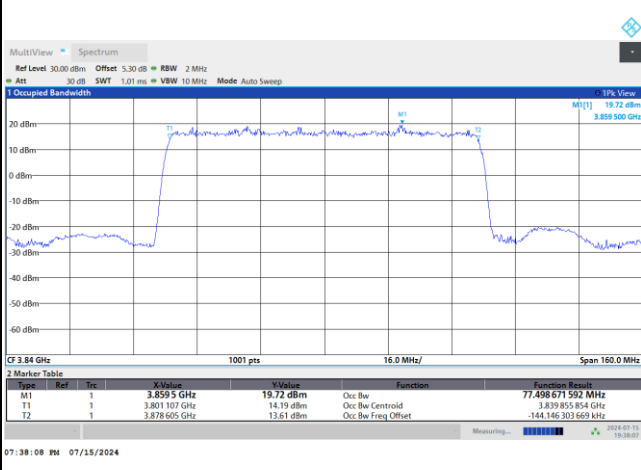

FR1 n77 / 80MHz / DFT-S OFDM / Middle Channel / Full RB

PI/2 BPSK