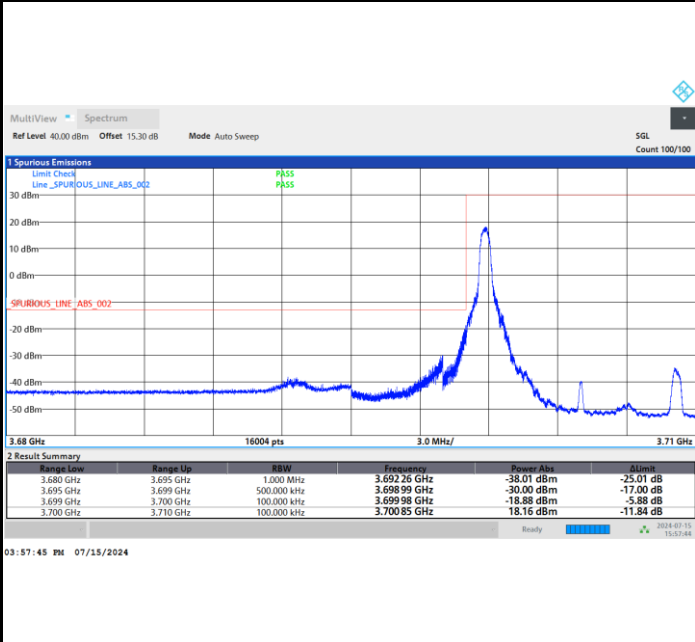

Lowest Band Edge / Full RB

Highest Band Edge / Full RB

FR1 n77 / 10MHz / DFT-S OFDM / QPSK

Lowest Band Edge / 1RB0

Highest Band Edge / 1RBmax

03:58:52 PM 07/15/2024

04:09:06 PM 07/15/2024

Lowest Band Edge / Full RB

Highest Band Edge / Full RB

03:56:03 PM 07/15/2024

04:11:19 PM 07/15/2024

FR1 n77 / 10MHz / DFT-S OFDM / 16QAM

Lowest Band Edge / 1RB0

Highest Band Edge / 1RBmax

Lowest Band Edge / Full RB

Highest Band Edge / Full RB

FR1 n77 / 10MHz / DFT-S OFDM / 64QAM

Lowest Band Edge / 1RB0

Highest Band Edge / 1RBmax

Lowest Band Edge / Full RB

Highest Band Edge / Full RB

FR1 n77 / 10MHz / DFT-S OFDM / 256QAM

Lowest Band Edge / 1RB0

Highest Band Edge / 1RBmax

Lowest Band Edge / Full RB

Highest Band Edge / Full RB