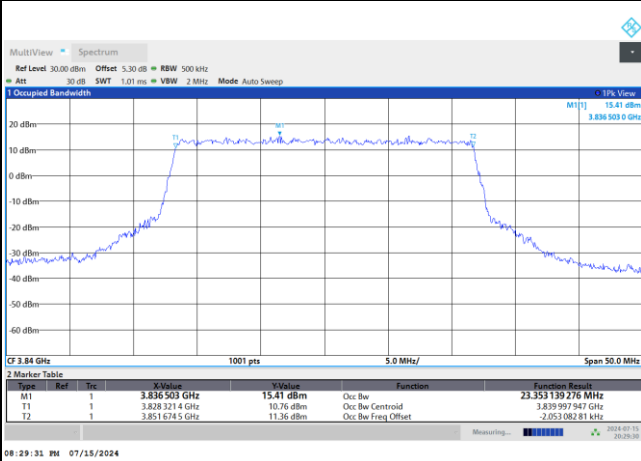

FR1 n77 / 25MHz / CP OFDM / Middle Channel / Full RB

QPSK