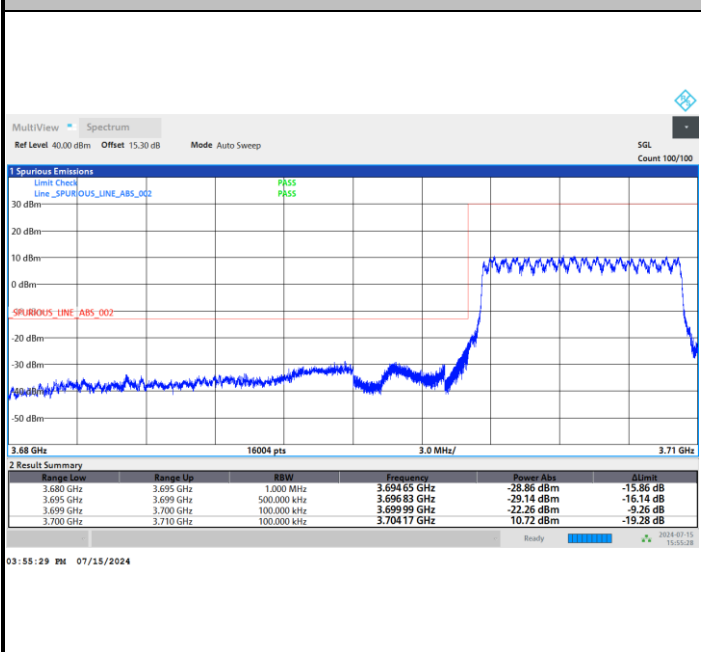

QPSK

16QAM

64QAM

256QAM

Conducted Band Edge

FR1 n77 / 10MHz / DFT-S OFDM / PI/2 BPSK

Lowest Band Edge / 1RB0

Highest Band Edge / 1RBmax

Lowest Band Edge / Full RB

Highest Band Edge / Full RB

FR1 n77 / 10MHz / DFT-S OFDM / QPSK

Lowest Band Edge / 1RB0

Highest Band Edge / 1RBmax

03:58:52 PM 07/15/2024

04:09:06 PM 07/15/2024

Lowest Band Edge / Full RB