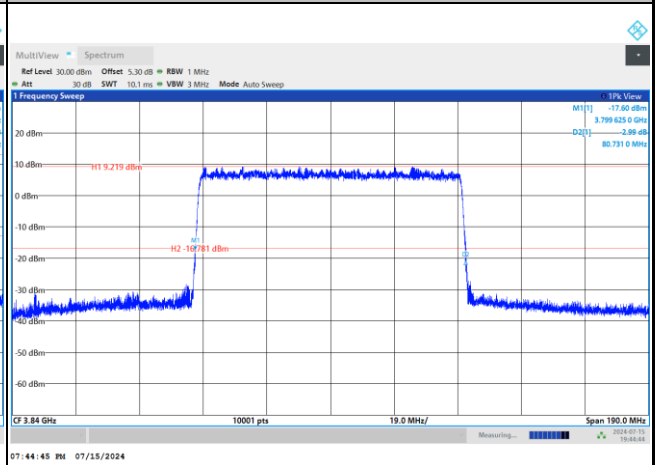

FR1 n77 / 80MHz / DFT-S OFDM / Middle Channel / Full RB

PI/2 BPSK

FR1 n77 / 80MHz / CP OFDM / Middle Channel / Full RB

QPSK

16QAM

64QAM

256QAM

FR1 n77 / 90MHz / DFT-S OFDM / Middle Channel / Full RB

PI/2 BPSK

FR1 n77 / 90MHz / CP OFDM / Middle Channel / Full RB

QPSK

16QAM

64QAM

256QAM

FR1 n77 / 100MHz / DFT-S OFDM / Middle Channel / Full RB

PI/2 BPSK