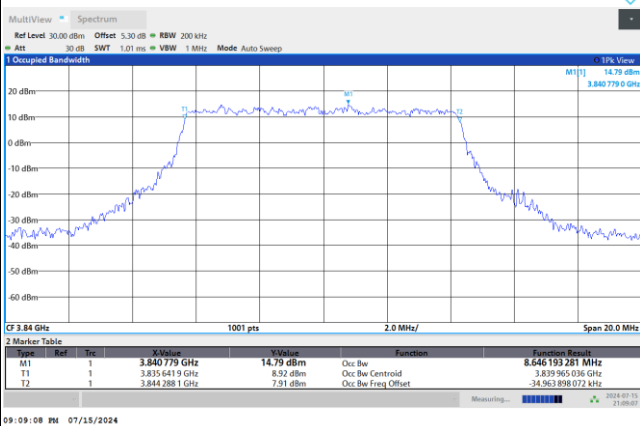

FR1 n77 / 10MHz / DFT-S OFDM / Middle Channel / Full RB

PI/2 BPSK

FR1 n77 / 10MHz / CP OFDM / Middle Channel / Full RB

QPSK

16QAM

64QAM

256QAM

FR1 n77 / 15MHz / DFT-S OFDM / Middle Channel / Full RB