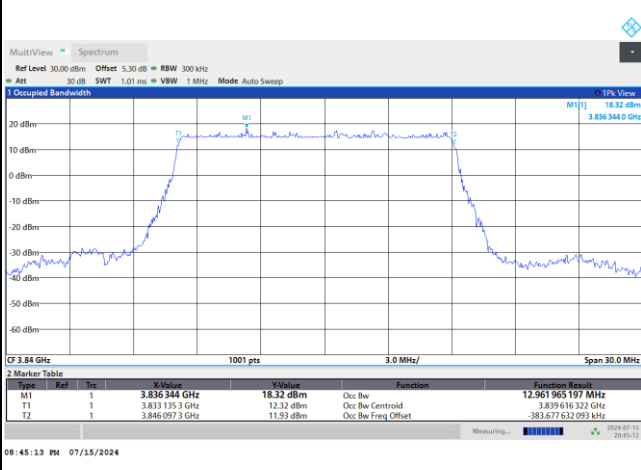

FR1 n77 / 15MHz / DFT-S OFDM / Middle Channel / Full RB

PI/2 BPSK