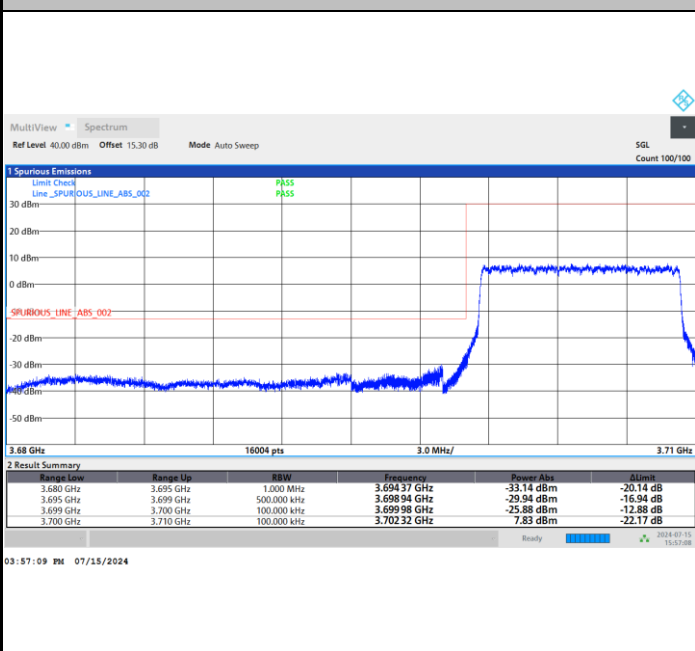

Highest Band Edge / Full RB

03:56:03 PM 07/15/2024

04:11:19 PM 07/15/2024

FR1 n77 / 10MHz / DFT-S OFDM / 16QAM

Lowest Band Edge / 1RB0

Highest Band Edge / 1RBmax

Lowest Band Edge / Full RB

Highest Band Edge / Full RB

FR1 n77 / 10MHz / DFT-S OFDM / 64QAM

Lowest Band Edge / 1RB0

Highest Band Edge / 1RBmax

Lowest Band Edge / Full RB

Highest Band Edge / Full RB

FR1 n77 / 10MHz / DFT-S OFDM / 256QAM

Lowest Band Edge / 1RB0

Highest Band Edge / 1RBmax

Lowest Band Edge / Full RB

Highest Band Edge / Full RB