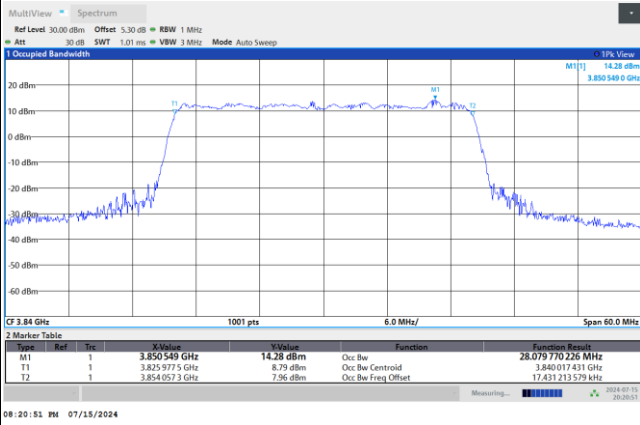

FR1 n77 / 30MHz / DFT-S OFDM / Middle Channel / Full RB

PI/2 BPSK

FR1 n77 / 30MHz / CP OFDM / Middle Channel / Full RB

QPSK

16QAM

64QAM

256QAM