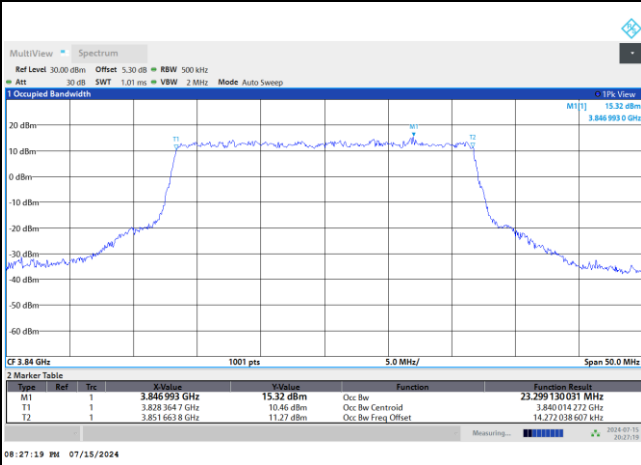

FR1 n77 / 25MHz / DFT-S OFDM / Middle Channel / Full RB

PI/2 BPSK

FR1 n77 / 25MHz / CP OFDM / Middle Channel / Full RB

QPSK

16QAM

64QAM

256QAM