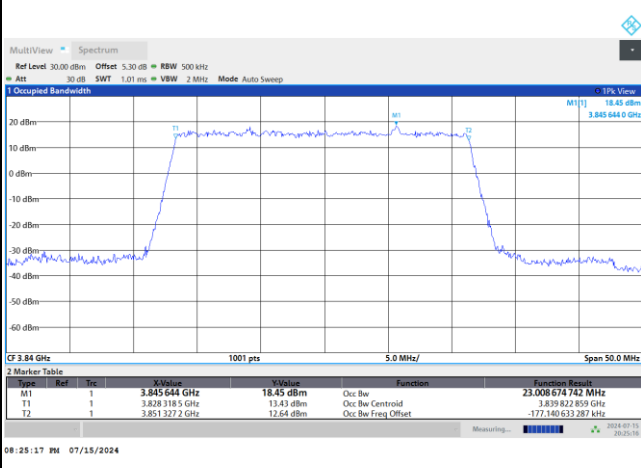

FR1 n77 / 20MHz / CP OFDM / Middle Channel / Full RB

QPSK

16QAM

64QAM

256QAM

FR1 n77 / 25MHz / DFT-S OFDM / Middle Channel / Full RB

PI/2 BPSK

FR1 n77 / 25MHz / CP OFDM / Middle Channel / Full RB