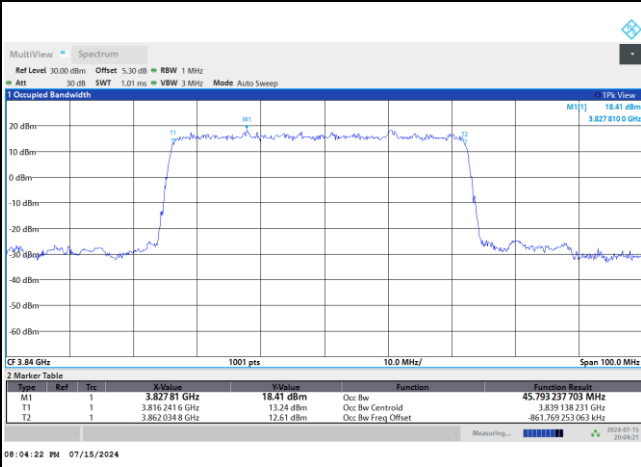

64QAM

256QAM

FR1 n77 / 50MHz / DFT-S OFDM / Middle Channel / Full RB

PI/2 BPSK

FR1 n77 / 50MHz / CP OFDM / Middle Channel / Full RB

QPSK

16QAM

64QAM