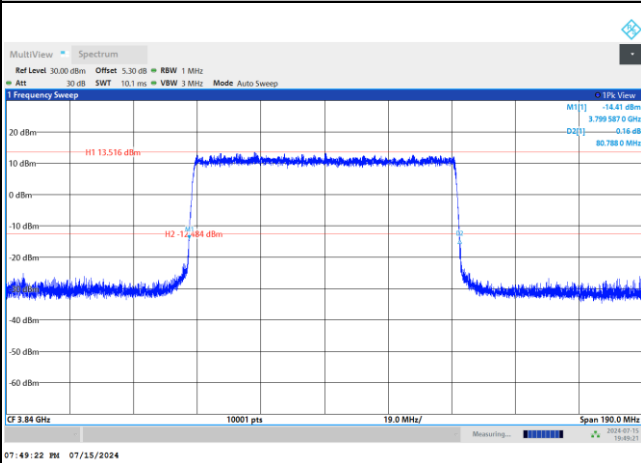

FR1 n77 / 80MHz / DFT-S OFDM / Middle Channel / Full RB

PI/2 BPSK

FR1 n77 / 80MHz / CP OFDM / Middle Channel / Full RB

QPSK

16QAM

64QAM

256QAM

FR1 n77 / 90MHz / DFT-S OFDM / Middle Channel / Full RB