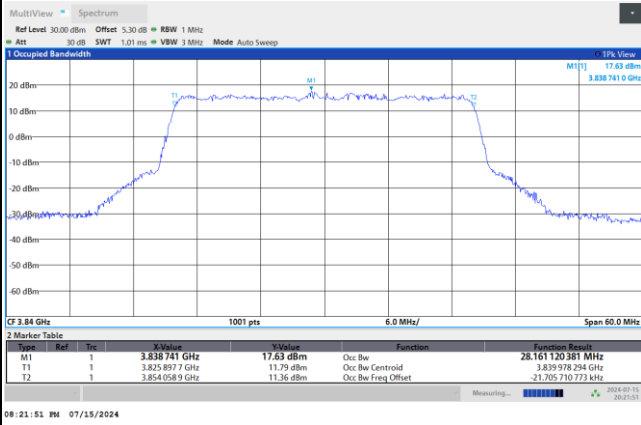

FR1 n77 / 30MHz / DFT-S OFDM / Middle Channel / Full RB

PI/2 BPSK

FR1 n77 / 30MHz / CP OFDM / Middle Channel / Full RB

QPSK

16QAM

64QAM

256QAM