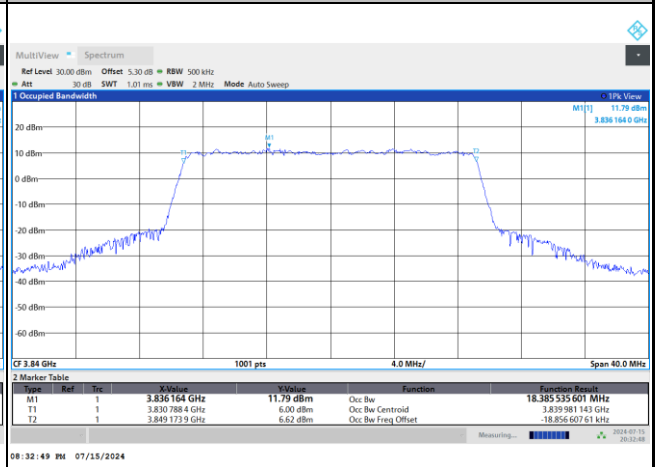

FR1 n77 / 20MHz / CP OFDM / Middle Channel / Full RB

QPSK

16QAM

64QAM

256QAM

FR1 n77 / 25MHz / DFT-S OFDM / Middle Channel / Full RB

PI/2 BPSK

FR1 n77 / 25MHz / CP OFDM / Middle Channel / Full RB