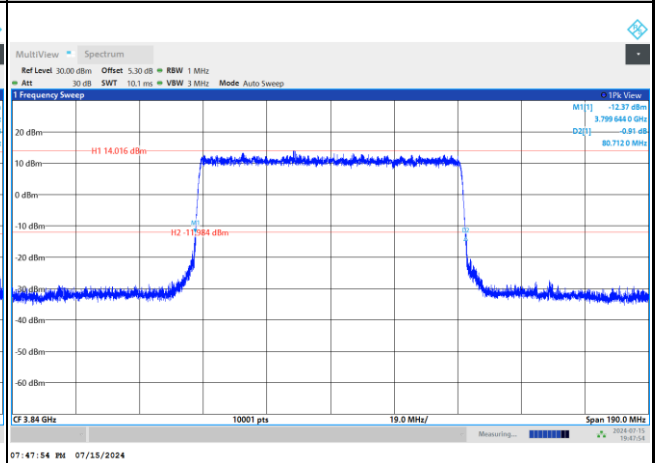

FR1 n77 / 80MHz / DFT-S OFDM / Middle Channel / Full RB

PI/2 BPSK

FR1 n77 / 80MHz / CP OFDM / Middle Channel / Full RB

QPSK

16QAM

64QAM

256QAM

FR1 n77 / 90MHz / DFT-S OFDM / Middle Channel / Full RB

PI/2 BPSK

FR1 n77 / 90MHz / CP OFDM / Middle Channel / Full RB

QPSK

16QAM

64QAM

256QAM

FR1 n77 / 100MHz / DFT-S OFDM / Middle Channel / Full RB

PI/2 BPSK