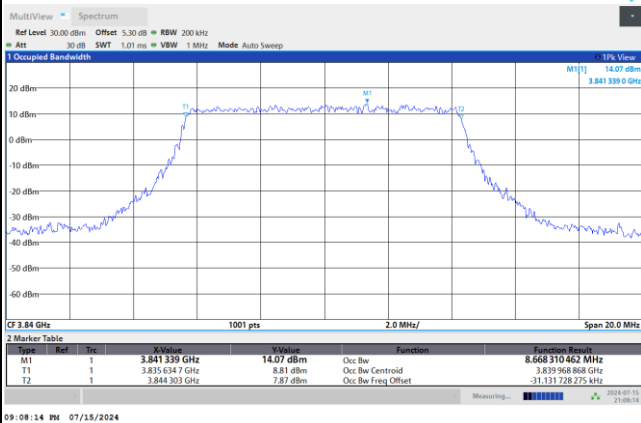

FR1 n77 / 10MHz / DFT-S OFDM / Middle Channel / Full RB

PI/2 BPSK

FR1 n77 / 10MHz / CP OFDM / Middle Channel / Full RB

QPSK

16QAM

64QAM

256QAM

FR1 n77 / 15MHz / DFT-S OFDM / Middle Channel / Full RB