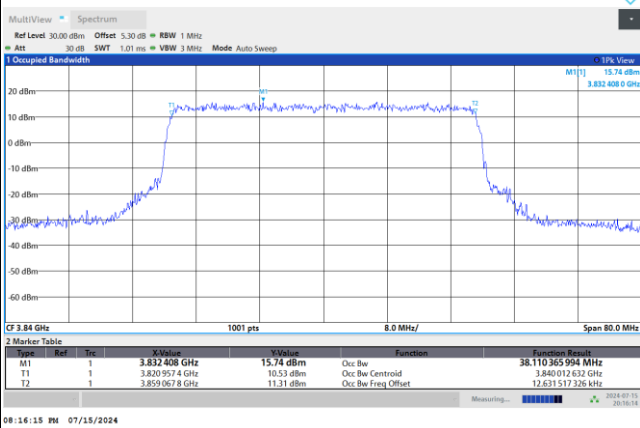

16QAM

64QAM

256QAM

FR1 n77 / 40MHz / DFT-S OFDM / Middle Channel / Full RB

PI/2 BPSK

FR1 n77 / 40MHz / CP OFDM / Middle Channel / Full RB

QPSK

16QAM