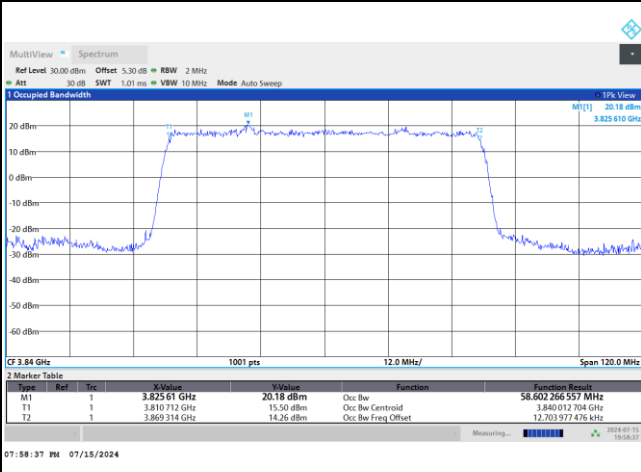

FR1 n77 / 60MHz / DFT-S OFDM / Middle Channel / Full RB

PI/2 BPSK