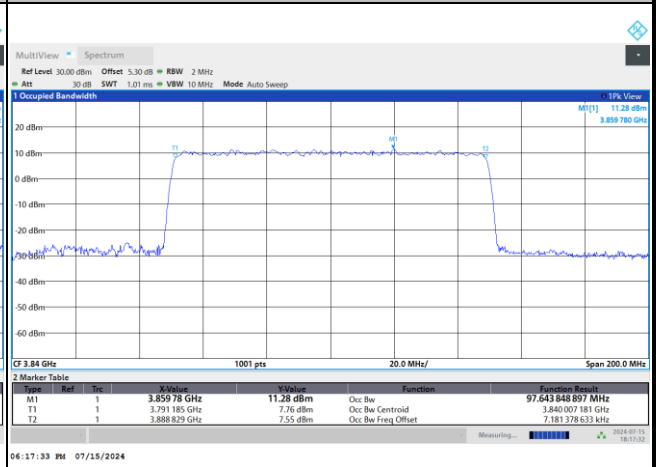

QPSK

16QAM

64QAM

256QAM

Conducted Band Edge

FR1 n77 / 10MHz / DFT-S OFDM / PI/2 BPSK

Lowest Band Edge / 1RB0

Highest Band Edge / 1RBmax

Lowest Band Edge / Full RB

Highest Band Edge / Full RB

FR1 n77 / 10MHz / DFT-S OFDM / QPSK

Lowest Band Edge / 1RB0

Highest Band Edge / 1RBmax

03:58:52 PM 07/15/2024

04:09:06 PM 07/15/2024

Lowest Band Edge / Full RB