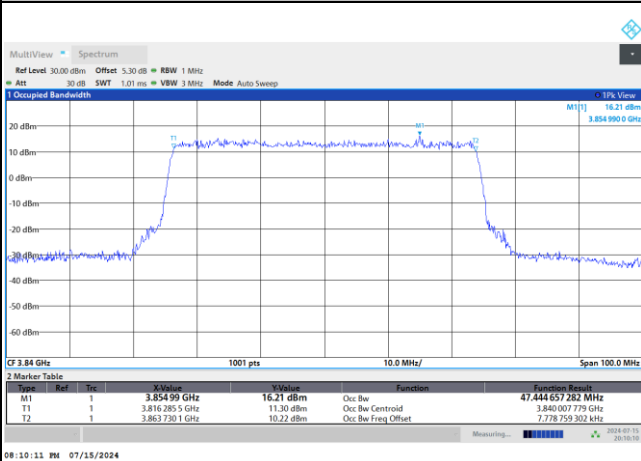

64QAM

256QAM

FR1 n77 / 50MHz / DFT-S OFDM / Middle Channel / Full RB

PI/2 BPSK

FR1 n77 / 50MHz / CP OFDM / Middle Channel / Full RB

QPSK

16QAM

64QAM