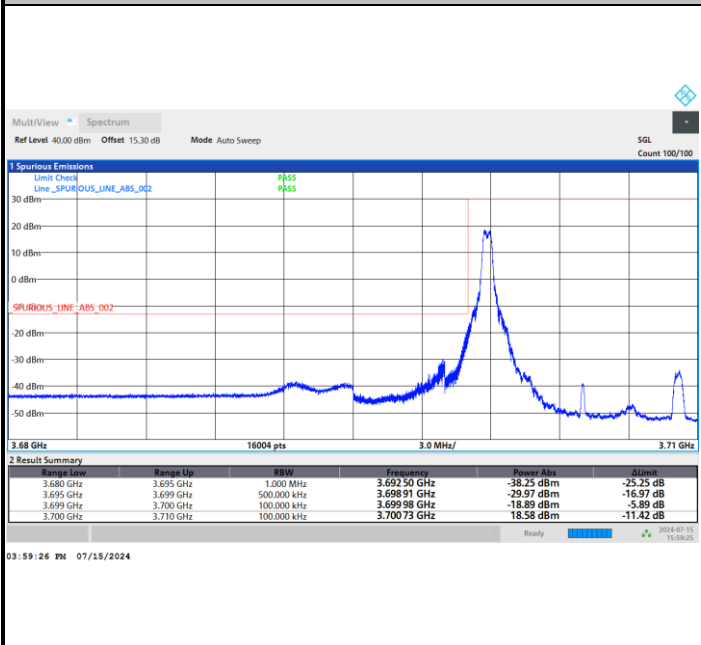

QPSK

16QAM

64QAM

256QAM

Conducted Band Edge

FR1 n77 / 10MHz / DFT-S OFDM / PI/2 BPSK

Lowest Band Edge / 1RB0

Highest Band Edge / 1RBmax

Lowest Band Edge / Full RB

Highest Band Edge / Full RB

FR1 n77 / 10MHz / DFT-S OFDM / QPSK

Lowest Band Edge / 1RB0

Highest Band Edge / 1RBmax

03:58:52 PM 07/15/2024

04:09:06 PM 07/15/2024

Lowest Band Edge / Full RB