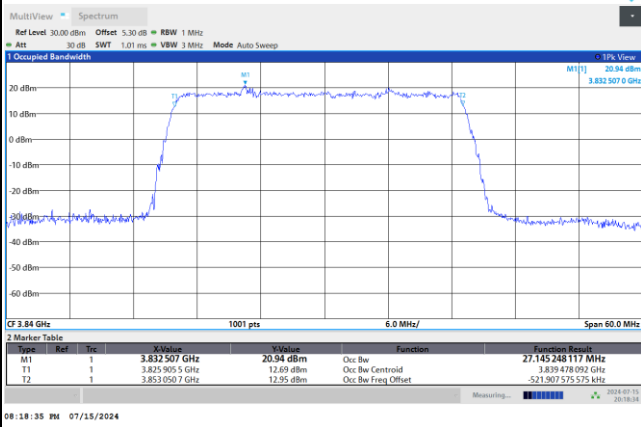

QPSK

16QAM

64QAM

256QAM

FR1 n77 / 30MHz / DFT-S OFDM / Middle Channel / Full RB

PI/2 BPSK

FR1 n77 / 30MHz / CP OFDM / Middle Channel / Full RB

QPSK