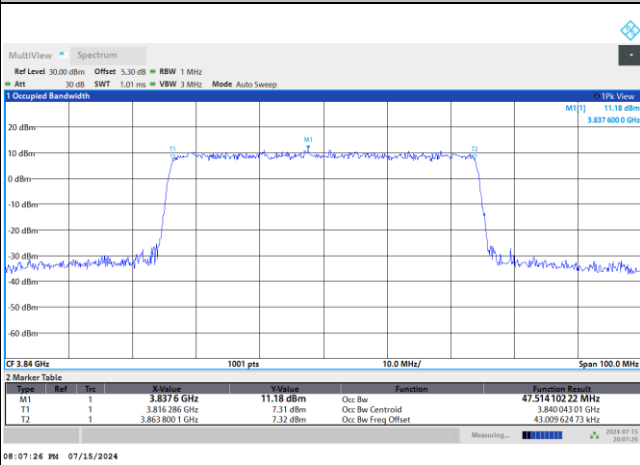

FR1 n77 / 50MHz / DFT-S OFDM / Middle Channel / Full RB

PI/2 BPSK

FR1 n77 / 50MHz / CP OFDM / Middle Channel / Full RB

QPSK

16QAM

64QAM

256QAM