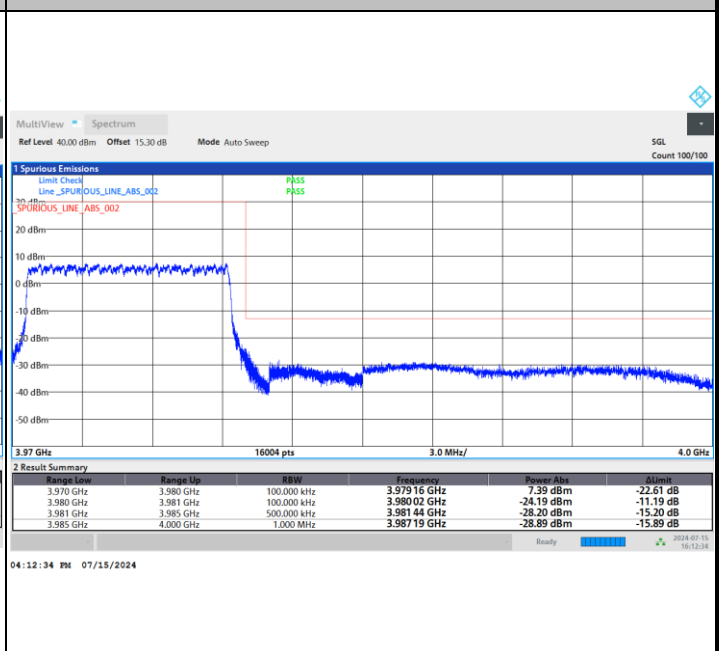

Highest Band Edge / Full RB

03:56:03 PM 07/15/2024

04:11:19 PM 07/15/2024

FR1 n77 / 10MHz / DFT-S OFDM / 16QAM

Lowest Band Edge / 1RB0

Highest Band Edge / 1RBmax

Lowest Band Edge / Full RB

Highest Band Edge / Full RB

FR1 n77 / 10MHz / DFT-S OFDM / 64QAM

Lowest Band Edge / 1RB0

Highest Band Edge / 1RBmax

Lowest Band Edge / Full RB

Highest Band Edge / Full RB

FR1 n77 / 10MHz / DFT-S OFDM / 256QAM

Lowest Band Edge / 1RB0

Highest Band Edge / 1RBmax

Lowest Band Edge / Full RB

Highest Band Edge / Full RB