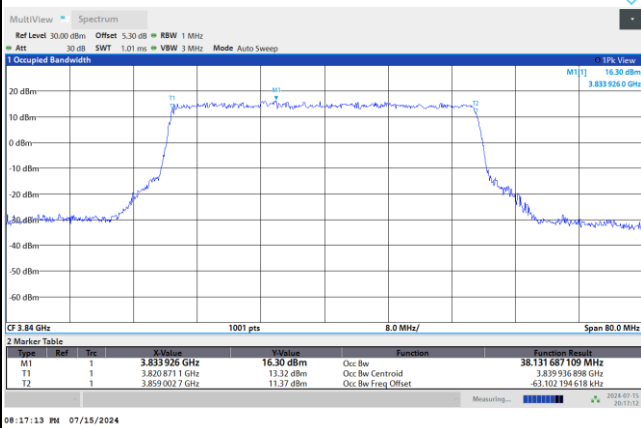

16QAM

64QAM

256QAM

FR1 n77 / 40MHz / DFT-S OFDM / Middle Channel / Full RB

PI/2 BPSK

FR1 n77 / 40MHz / CP OFDM / Middle Channel / Full RB

QPSK

16QAM