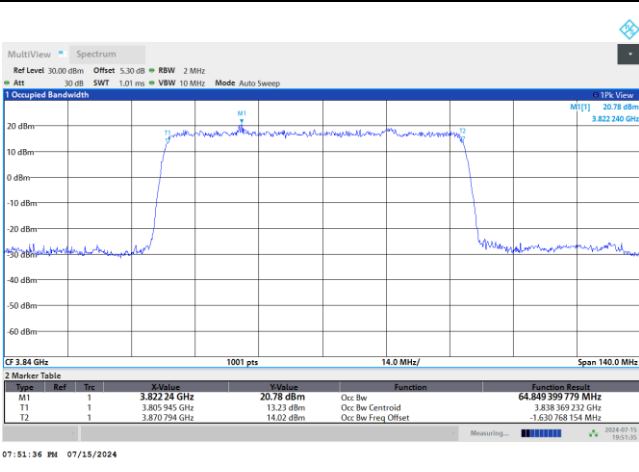

FR1 n77 / 70MHz / DFT-S OFDM / Middle Channel / Full RB

PI/2 BPSK