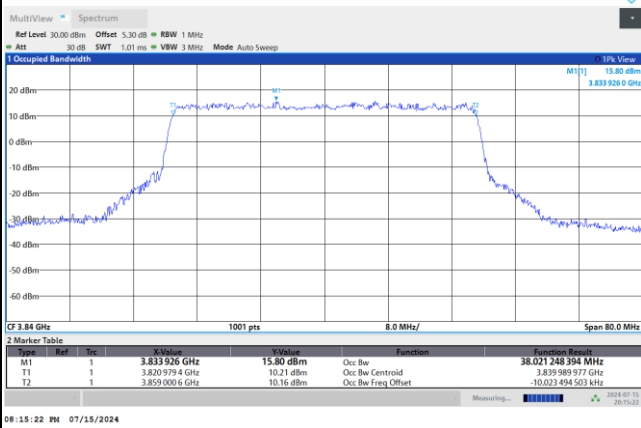

FR1 n77 / 40MHz / DFT-S OFDM / Middle Channel / Full RB

PI/2 BPSK

FR1 n77 / 40MHz / CP OFDM / Middle Channel / Full RB

QPSK

16QAM

64QAM

256QAM