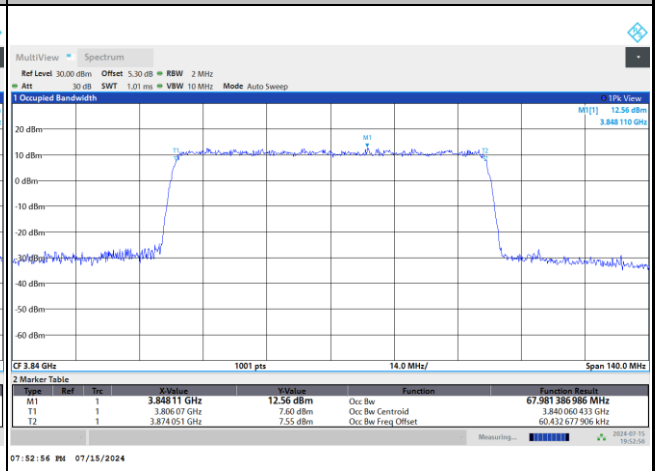

FR1 n77 / 70MHz / DFT-S OFDM / Middle Channel / Full RB

PI/2 BPSK

FR1 n77 / 70MHz / CP OFDM / Middle Channel / Full RB

QPSK

16QAM

64QAM

256QAM

FR1 n77 / 80MHz / DFT-S OFDM / Middle Channel / Full RB