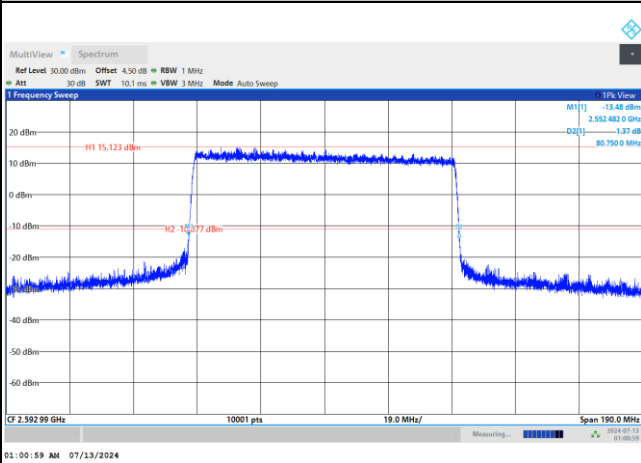

FR1 n41 / 80MHz / CP OFDM / Middle Channel / Full RB

QPSK