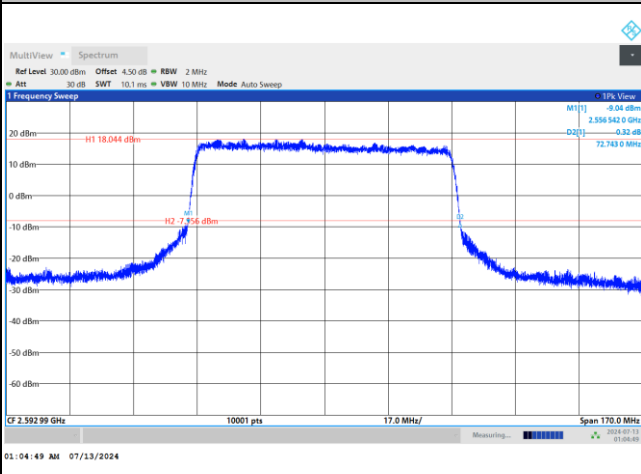

FR1 n41 / 70MHz / DFT-S OFDM / Middle Channel / Full RB

PI/2 BPSK

FR1 n41 / 70MHz / CP OFDM / Middle Channel / Full RB

QPSK

16QAM

64QAM

256QAM

FR1 n41 / 80MHz / DFT-S OFDM / Middle Channel / Full RB