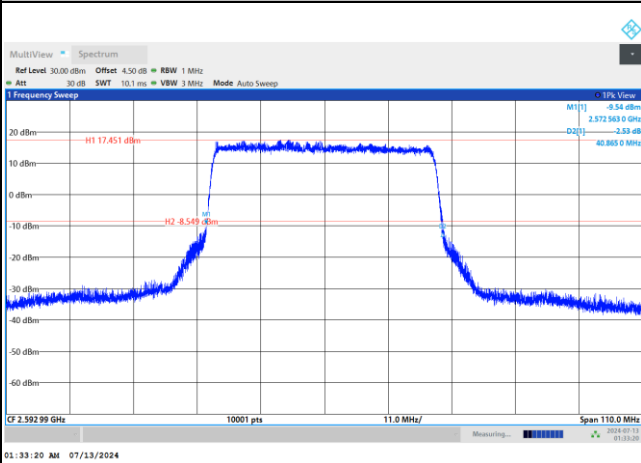

16QAM

64QAM

256QAM

FR1 n41 / 40MHz / DFT-S OFDM / Middle Channel / Full RB

PI/2 BPSK

FR1 n41 / 40MHz / CP OFDM / Middle Channel / Full RB

QPSK

16QAM