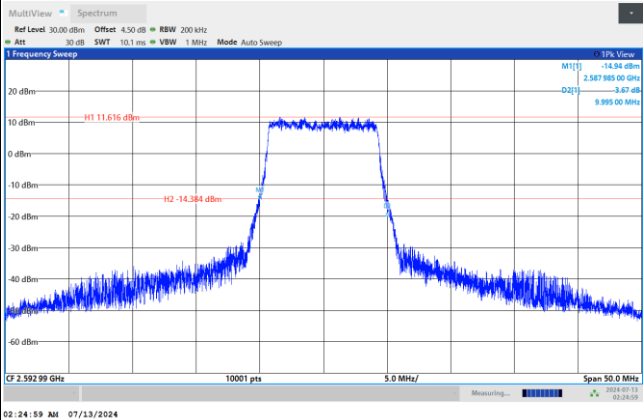

FR1 n41 / 10MHz / DFT-S OFDM / Middle Channel / Full RB

PI/2 BPSK

FR1 n41 / 10MHz / CP OFDM / Middle Channel / Full RB

QPSK

16QAM

64QAM

256QAM

FR1 n41 / 15MHz / DFT-S OFDM / Middle Channel / Full RB