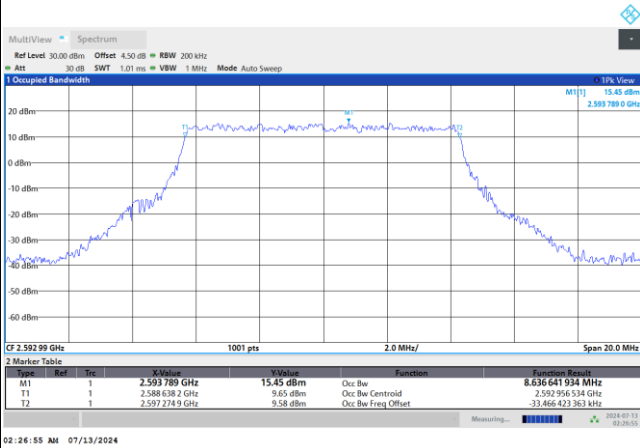

FR1 n41 / 10MHz / DFT-S OFDM / Middle Channel / Full RB

PI/2 BPSK

FR1 n41 / 10MHz / CP OFDM / Middle Channel / Full RB

QPSK

16QAM

64QAM

256QAM

FR1 n41 / 15MHz / DFT-S OFDM / Middle Channel / Full RB