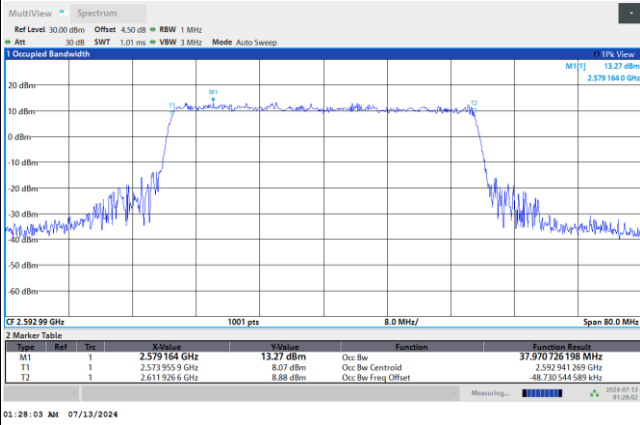

FR1 n41 / 40MHz / DFT-S OFDM / Middle Channel / Full RB

PI/2 BPSK

FR1 n41 / 40MHz / CP OFDM / Middle Channel / Full RB

QPSK

16QAM

64QAM

256QAM