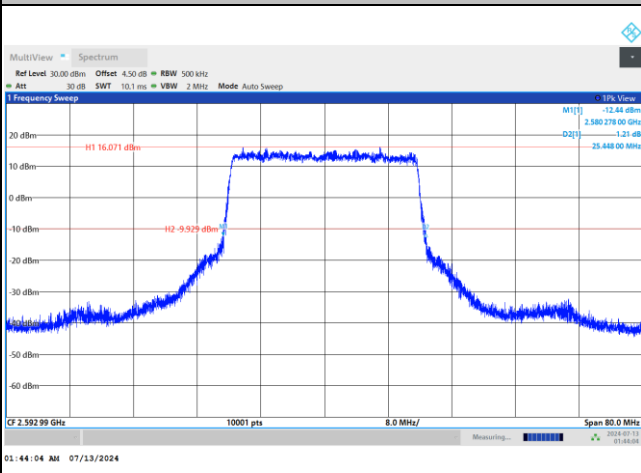

FR1 n41 / 25MHz / DFT-S OFDM / Middle Channel / Full RB

PI/2 BPSK

FR1 n41 / 25MHz / CP OFDM / Middle Channel / Full RB

QPSK

16QAM

64QAM

256QAM