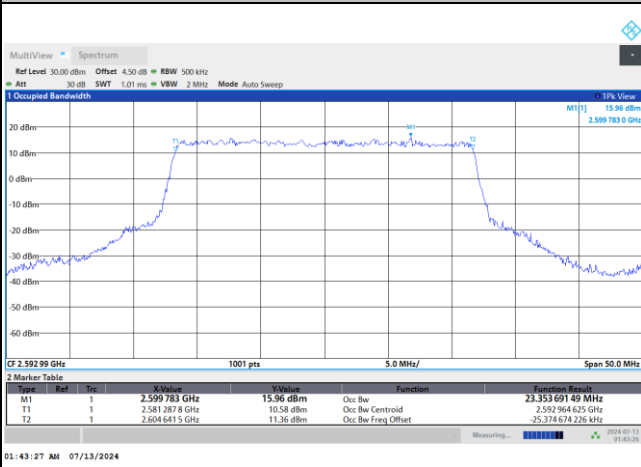

FR1 n41 / 25MHz / DFT-S OFDM / Middle Channel / Full RB

PI/2 BPSK

FR1 n41 / 25MHz / CP OFDM / Middle Channel / Full RB

QPSK

16QAM

64QAM

256QAM