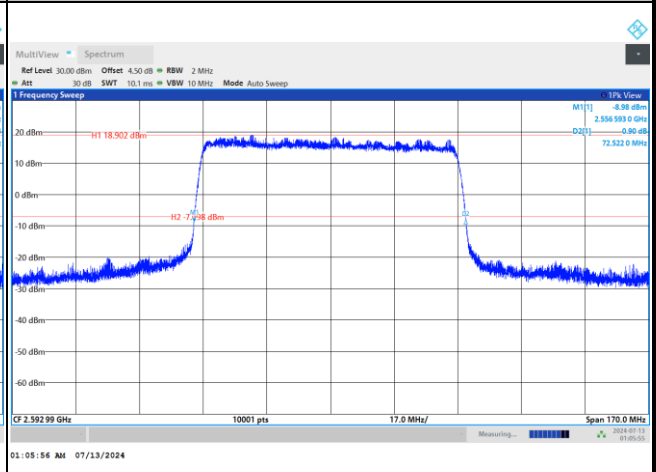

FR1 n41 / 70MHz / DFT-S OFDM / Middle Channel / Full RB

PI/2 BPSK

FR1 n41 / 70MHz / CP OFDM / Middle Channel / Full RB

QPSK

16QAM

64QAM

256QAM

FR1 n41 / 80MHz / DFT-S OFDM / Middle Channel / Full RB