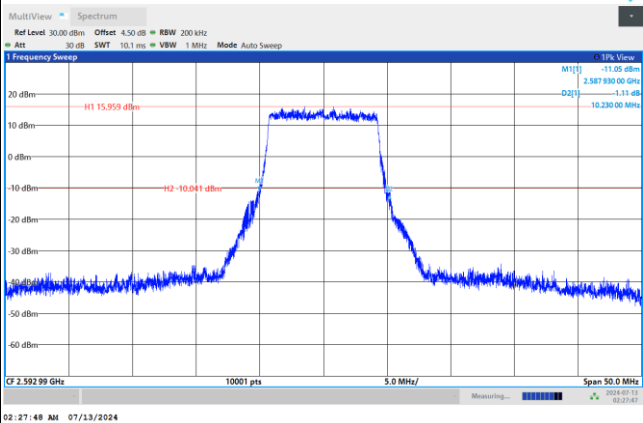

FR1 n41 / 10MHz / DFT-S OFDM / Middle Channel / Full RB

PI/2 BPSK

FR1 n41 / 10MHz / CP OFDM / Middle Channel / Full RB

QPSK

16QAM

64QAM

256QAM

FR1 n41 / 15MHz / DFT-S OFDM / Middle Channel / Full RB