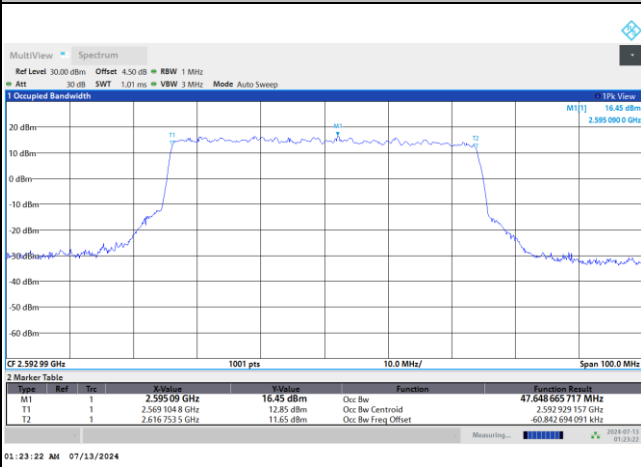

64QAM

256QAM

FR1 n41 / 50MHz / DFT-S OFDM / Middle Channel / Full RB

PI/2 BPSK

FR1 n41 / 50MHz / CP OFDM / Middle Channel / Full RB

QPSK

16QAM

64QAM