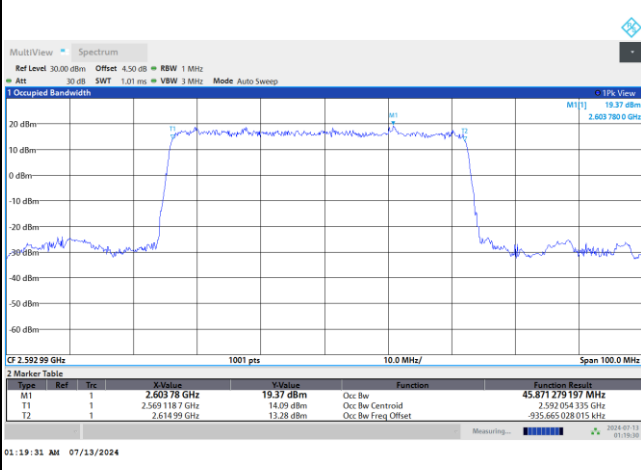

64QAM

256QAM

FR1 n41 / 50MHz / DFT-S OFDM / Middle Channel / Full RB

PI/2 BPSK

FR1 n41 / 50MHz / CP OFDM / Middle Channel / Full RB

QPSK

16QAM

64QAM