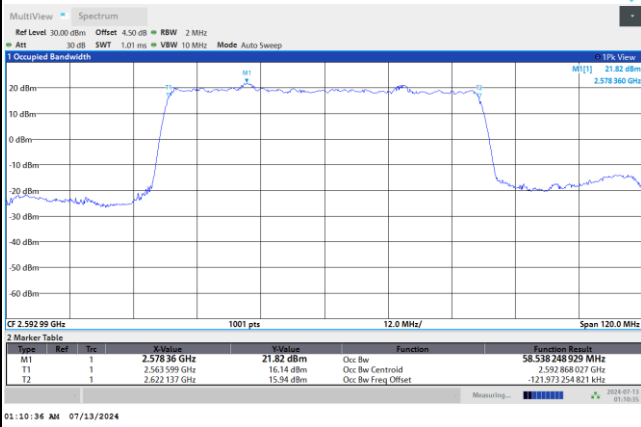

FR1 n41 / 60MHz / DFT-S OFDM / Middle Channel / Full RB

PI/2 BPSK