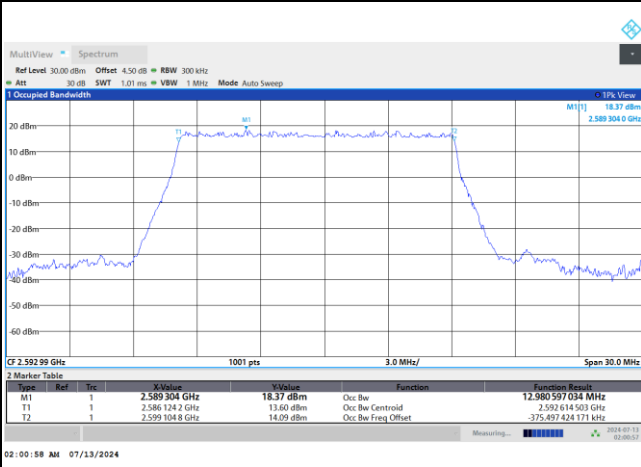

FR1 n41 / 15MHz / DFT-S OFDM / Middle Channel / Full RB

PI/2 BPSK