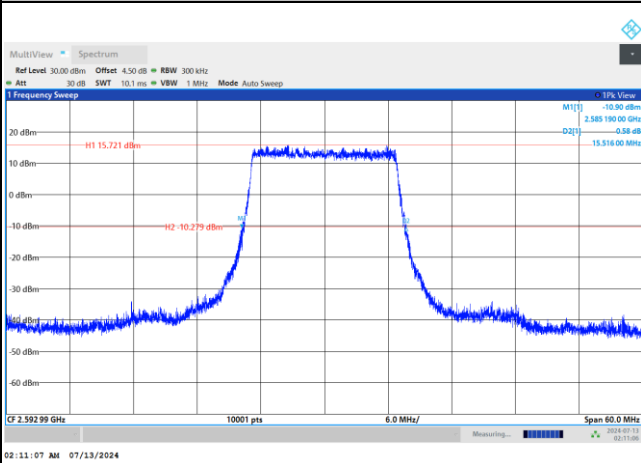

FR1 n41 / 15MHz / CP OFDM / Middle Channel / Full RB

QPSK