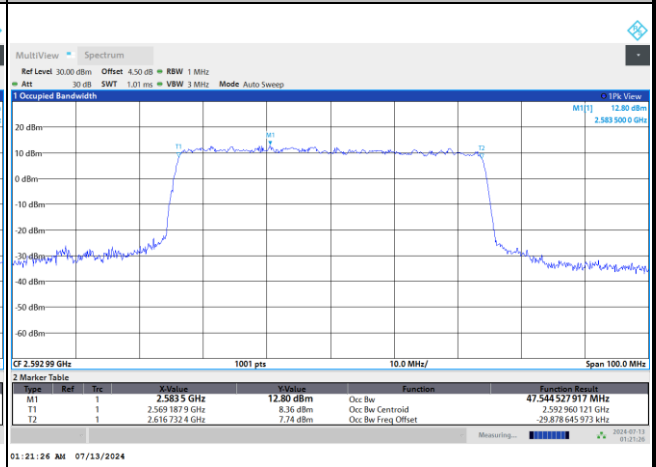

FR1 n41 / 50MHz / DFT-S OFDM / Middle Channel / Full RB

PI/2 BPSK

FR1 n41 / 50MHz / CP OFDM / Middle Channel / Full RB

QPSK

16QAM

64QAM

256QAM