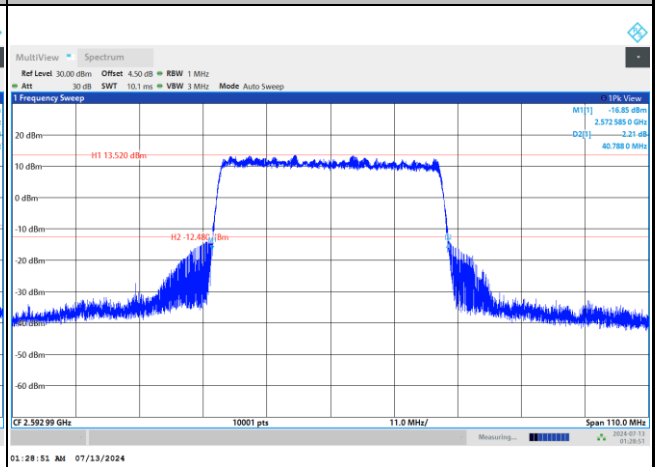

FR1 n41 / 40MHz / DFT-S OFDM / Middle Channel / Full RB

PI/2 BPSK

FR1 n41 / 40MHz / CP OFDM / Middle Channel / Full RB

QPSK

16QAM

64QAM

256QAM