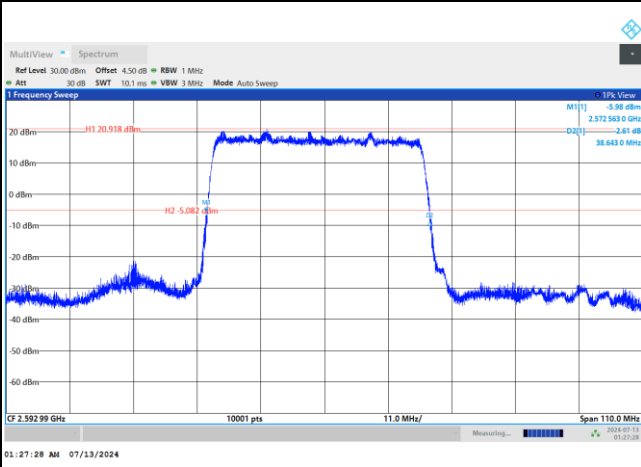

16QAM

64QAM

256QAM

FR1 n41 / 40MHz / DFT-S OFDM / Middle Channel / Full RB

PI/2 BPSK

FR1 n41 / 40MHz / CP OFDM / Middle Channel / Full RB

QPSK

16QAM