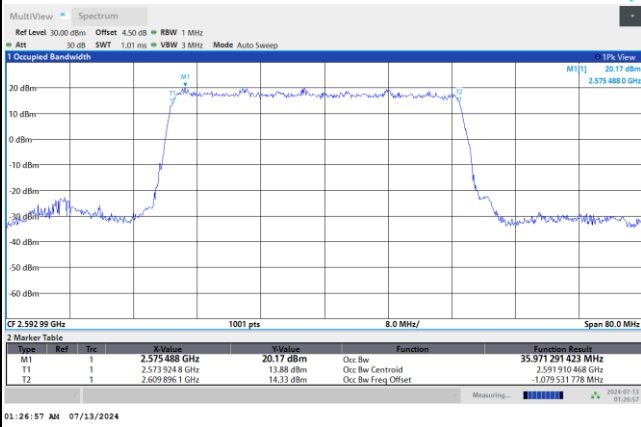

16QAM

64QAM

256QAM

FR1 n41 / 40MHz / DFT-S OFDM / Middle Channel / Full RB

PI/2 BPSK

FR1 n41 / 40MHz / CP OFDM / Middle Channel / Full RB

QPSK

16QAM