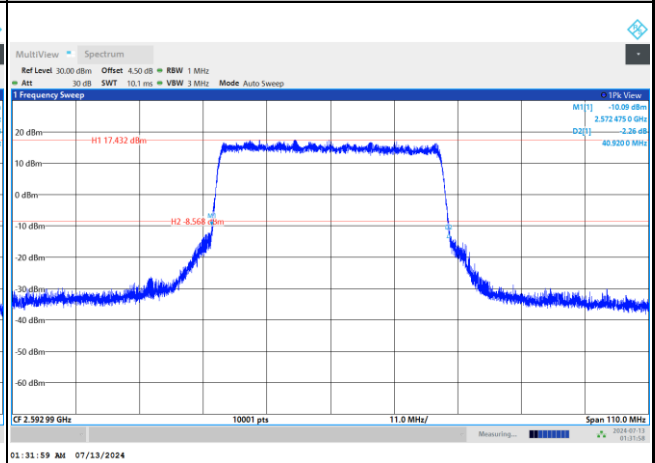

16QAM

64QAM

256QAM

FR1 n41 / 40MHz / DFT-S OFDM / Middle Channel / Full RB

PI/2 BPSK

FR1 n41 / 40MHz / CP OFDM / Middle Channel / Full RB

QPSK

16QAM