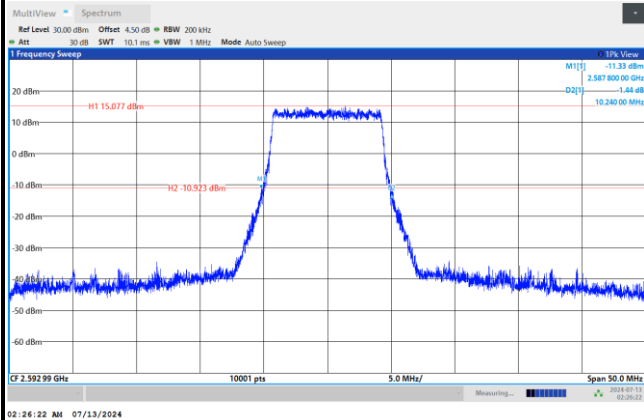

FR1 n41 / 10MHz / DFT-S OFDM / Middle Channel / Full RB

PI/2 BPSK

FR1 n41 / 10MHz / CP OFDM / Middle Channel / Full RB

QPSK

16QAM

64QAM

256QAM

FR1 n41 / 15MHz / DFT-S OFDM / Middle Channel / Full RB