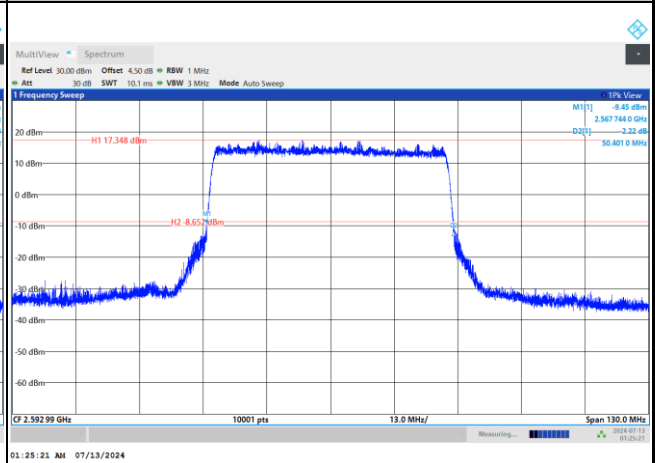

64QAM

256QAM

FR1 n41 / 50MHz / DFT-S OFDM / Middle Channel / Full RB

PI/2 BPSK

FR1 n41 / 50MHz / CP OFDM / Middle Channel / Full RB

QPSK

16QAM

64QAM