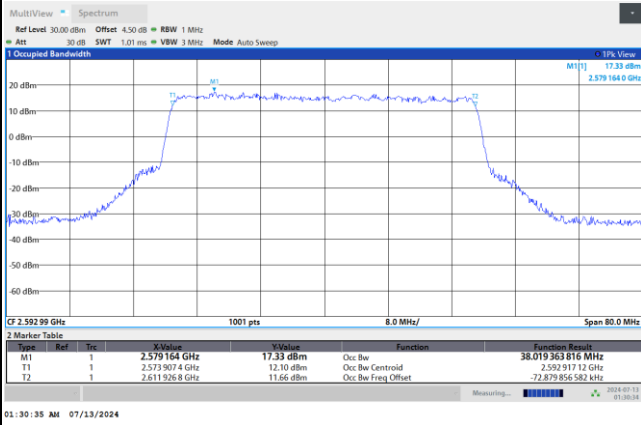

FR1 n41 / 40MHz / DFT-S OFDM / Middle Channel / Full RB

PI/2 BPSK

FR1 n41 / 40MHz / CP OFDM / Middle Channel / Full RB

QPSK

16QAM

64QAM

256QAM