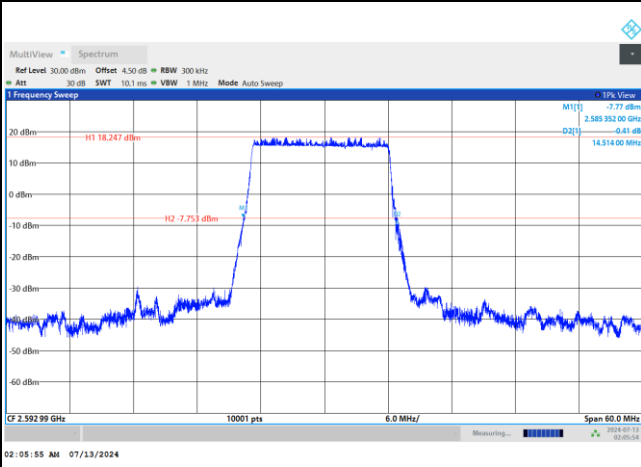

FR1 n41 / 15MHz / DFT-S OFDM / Middle Channel / Full RB

PI/2 BPSK