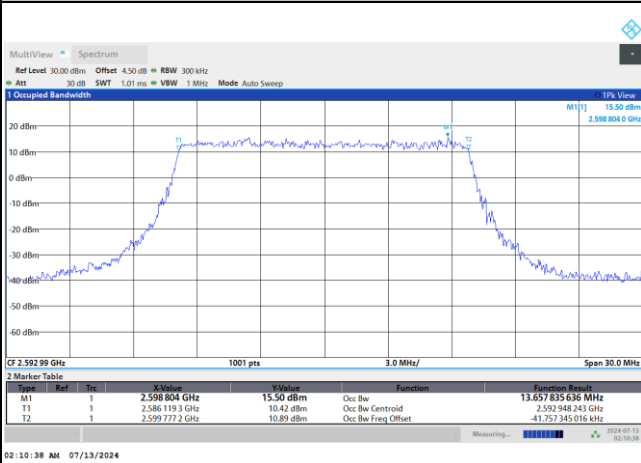

FR1 n41 / 15MHz / CP OFDM / Middle Channel / Full RB

QPSK