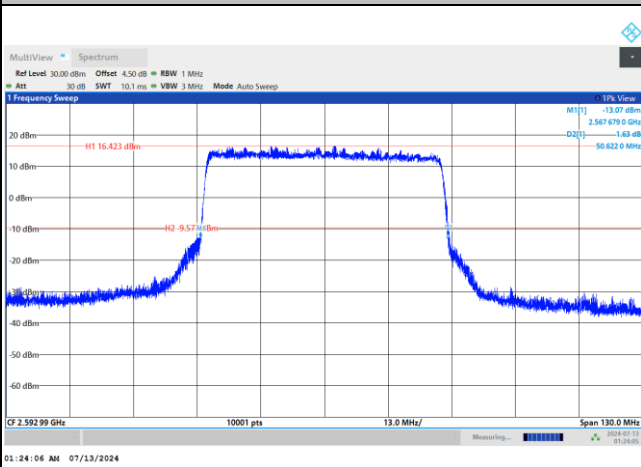

64QAM

256QAM

FR1 n41 / 50MHz / DFT-S OFDM / Middle Channel / Full RB

PI/2 BPSK

FR1 n41 / 50MHz / CP OFDM / Middle Channel / Full RB

QPSK

16QAM

64QAM