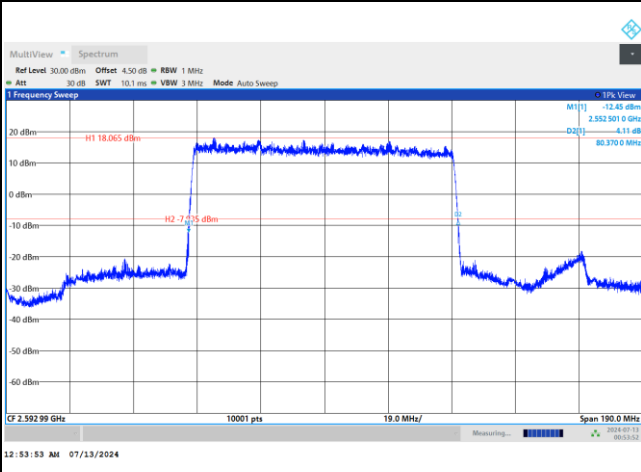

FR1 n41 / 80MHz / DFT-S OFDM / Middle Channel / Full RB

PI/2 BPSK