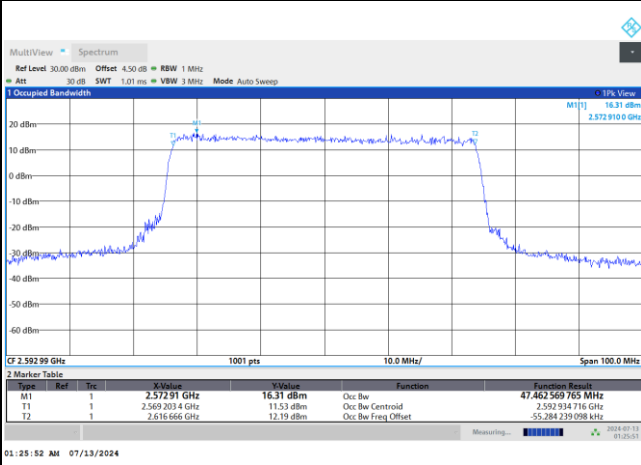

64QAM

256QAM

FR1 n41 / 50MHz / DFT-S OFDM / Middle Channel / Full RB

PI/2 BPSK

FR1 n41 / 50MHz / CP OFDM / Middle Channel / Full RB

QPSK

16QAM

64QAM