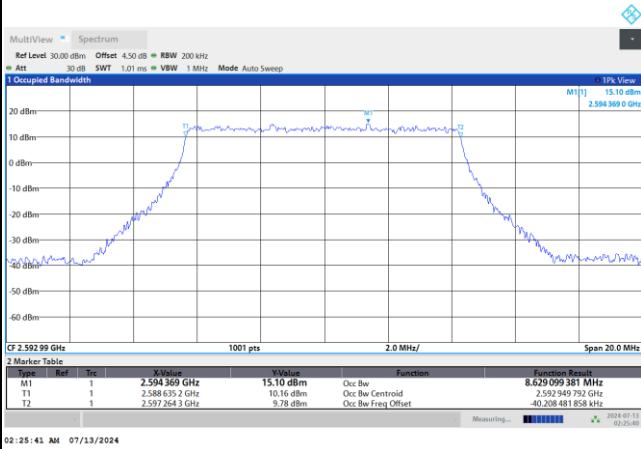

FR1 n41 / 10MHz / DFT-S OFDM / Middle Channel / Full RB

PI/2 BPSK

FR1 n41 / 10MHz / CP OFDM / Middle Channel / Full RB

QPSK

16QAM

64QAM

256QAM

FR1 n41 / 15MHz / DFT-S OFDM / Middle Channel / Full RB