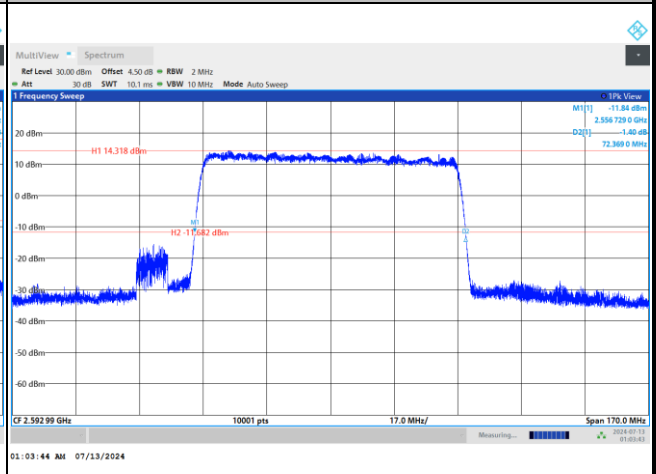

FR1 n41 / 70MHz / DFT-S OFDM / Middle Channel / Full RB

PI/2 BPSK

FR1 n41 / 70MHz / CP OFDM / Middle Channel / Full RB

QPSK

16QAM

64QAM

256QAM

FR1 n41 / 80MHz / DFT-S OFDM / Middle Channel / Full RB