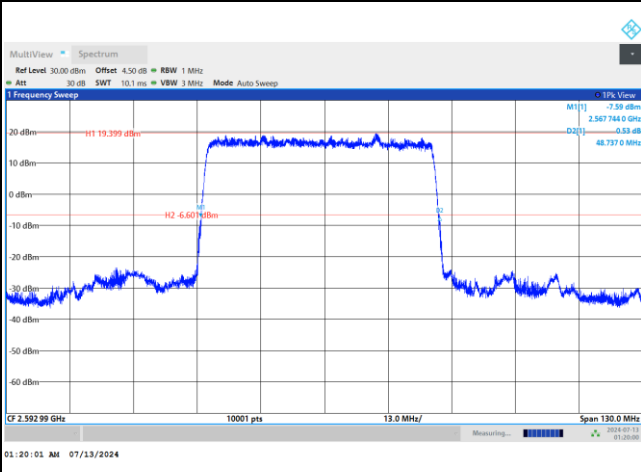

64QAM

256QAM

FR1 n41 / 50MHz / DFT-S OFDM / Middle Channel / Full RB

PI/2 BPSK

FR1 n41 / 50MHz / CP OFDM / Middle Channel / Full RB

QPSK

16QAM

64QAM