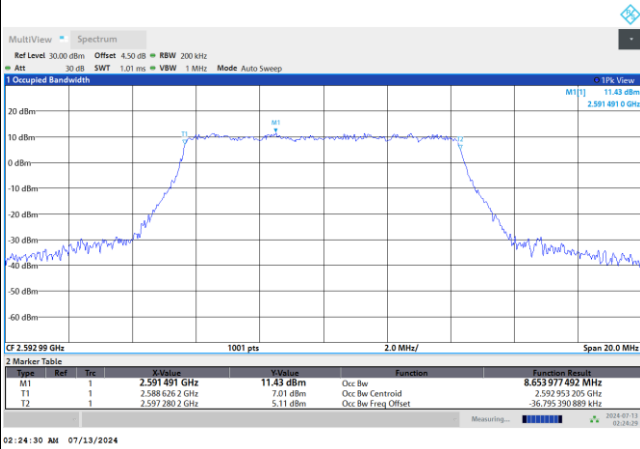

FR1 n41 / 10MHz / DFT-S OFDM / Middle Channel / Full RB

PI/2 BPSK

FR1 n41 / 10MHz / CP OFDM / Middle Channel / Full RB

QPSK

16QAM

64QAM

256QAM

FR1 n41 / 15MHz / DFT-S OFDM / Middle Channel / Full RB