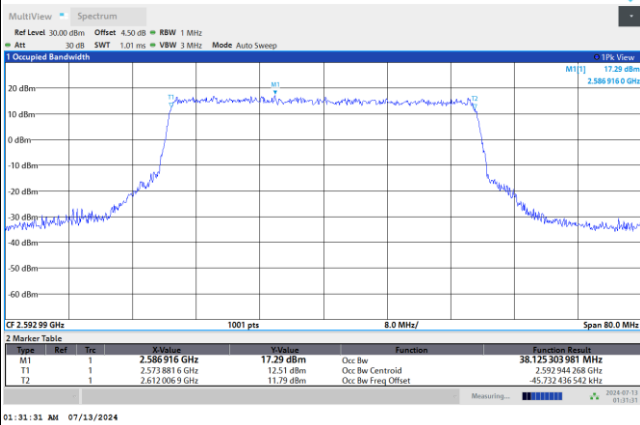

16QAM

64QAM

256QAM

FR1 n41 / 40MHz / DFT-S OFDM / Middle Channel / Full RB

PI/2 BPSK

FR1 n41 / 40MHz / CP OFDM / Middle Channel / Full RB

QPSK

16QAM