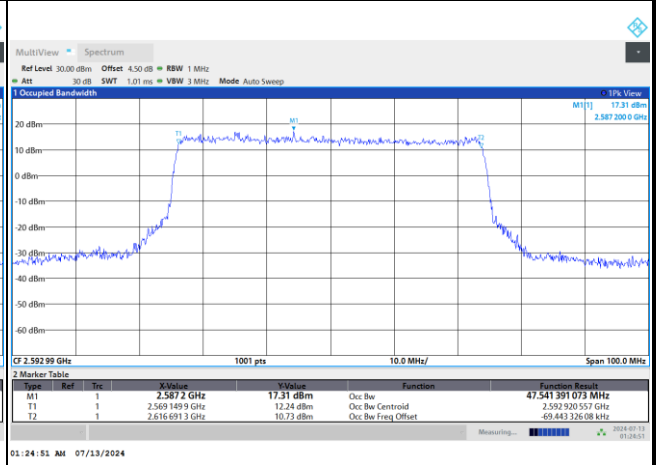

64QAM

256QAM

FR1 n41 / 50MHz / DFT-S OFDM / Middle Channel / Full RB

PI/2 BPSK

FR1 n41 / 50MHz / CP OFDM / Middle Channel / Full RB

QPSK

16QAM

64QAM