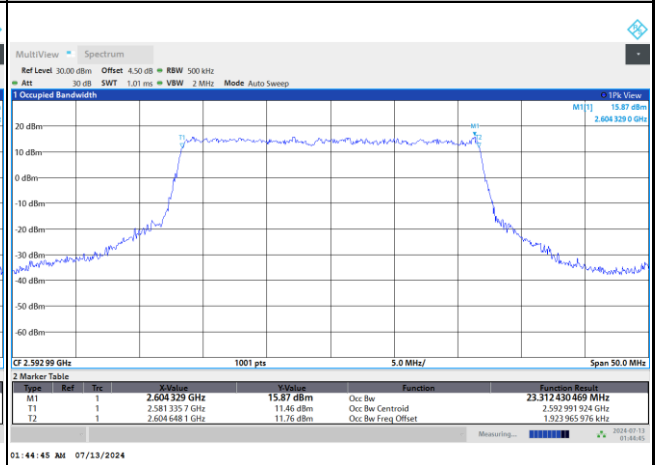

FR1 n41 / 25MHz / DFT-S OFDM / Middle Channel / Full RB

PI/2 BPSK

FR1 n41 / 25MHz / CP OFDM / Middle Channel / Full RB

QPSK

16QAM

64QAM

256QAM