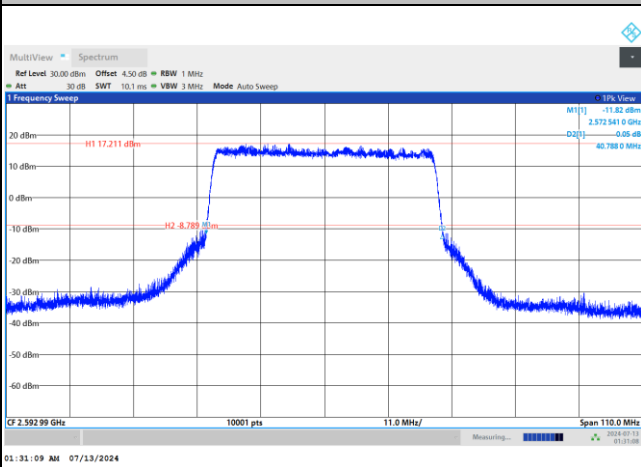

FR1 n41 / 40MHz / DFT-S OFDM / Middle Channel / Full RB

PI/2 BPSK

FR1 n41 / 40MHz / CP OFDM / Middle Channel / Full RB

QPSK

16QAM

64QAM

256QAM