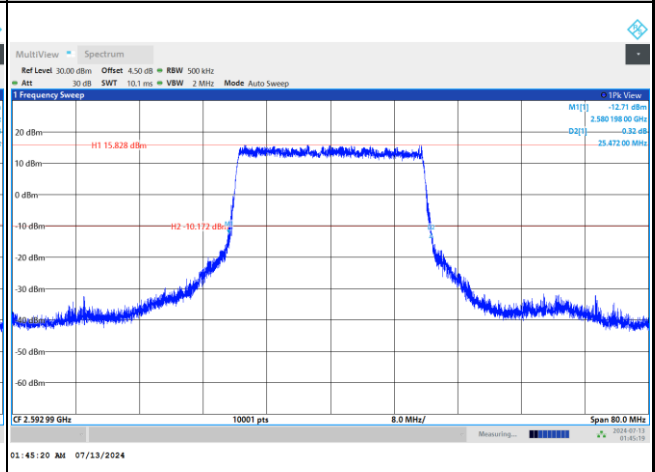

FR1 n41 / 25MHz / DFT-S OFDM / Middle Channel / Full RB

PI/2 BPSK

FR1 n41 / 25MHz / CP OFDM / Middle Channel / Full RB

QPSK

16QAM

64QAM

256QAM