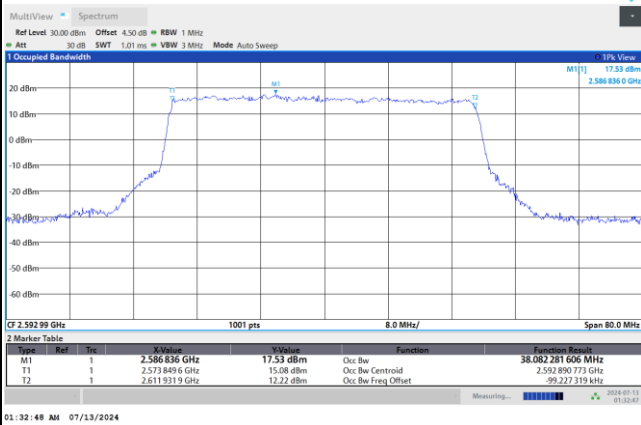

16QAM

64QAM

256QAM

FR1 n41 / 40MHz / DFT-S OFDM / Middle Channel / Full RB

PI/2 BPSK

FR1 n41 / 40MHz / CP OFDM / Middle Channel / Full RB

QPSK

16QAM