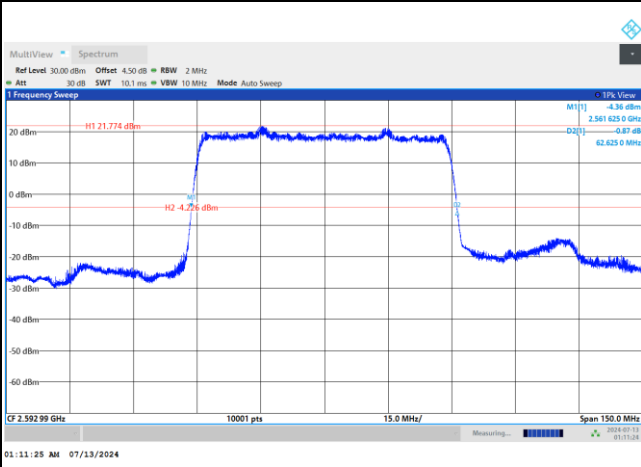

FR1 n41 / 60MHz / DFT-S OFDM / Middle Channel / Full RB

PI/2 BPSK