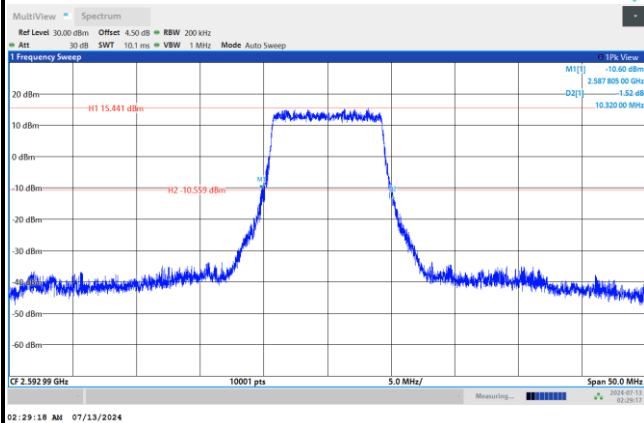

FR1 n41 / 10MHz / DFT-S OFDM / Middle Channel / Full RB

PI/2 BPSK

FR1 n41 / 10MHz / CP OFDM / Middle Channel / Full RB

QPSK

16QAM

64QAM

256QAM

FR1 n41 / 15MHz / DFT-S OFDM / Middle Channel / Full RB