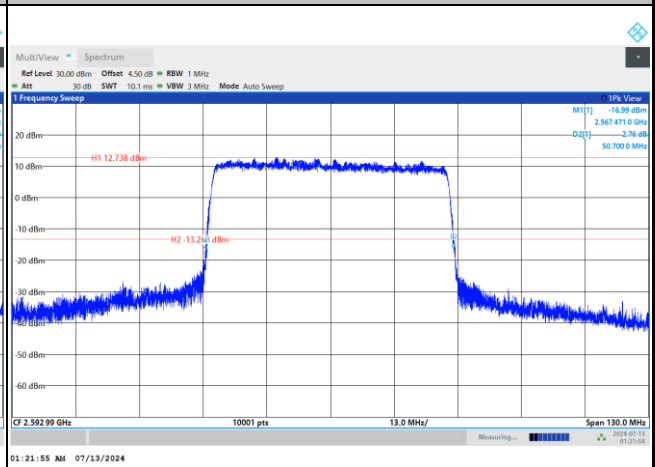

FR1 n41 / 50MHz / DFT-S OFDM / Middle Channel / Full RB

PI/2 BPSK

FR1 n41 / 50MHz / CP OFDM / Middle Channel / Full RB

QPSK

16QAM

64QAM

256QAM