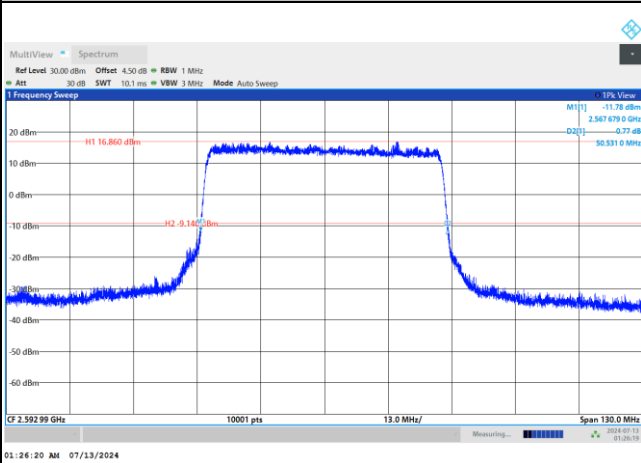

64QAM

256QAM

FR1 n41 / 50MHz / DFT-S OFDM / Middle Channel / Full RB

PI/2 BPSK

FR1 n41 / 50MHz / CP OFDM / Middle Channel / Full RB

QPSK

16QAM

64QAM