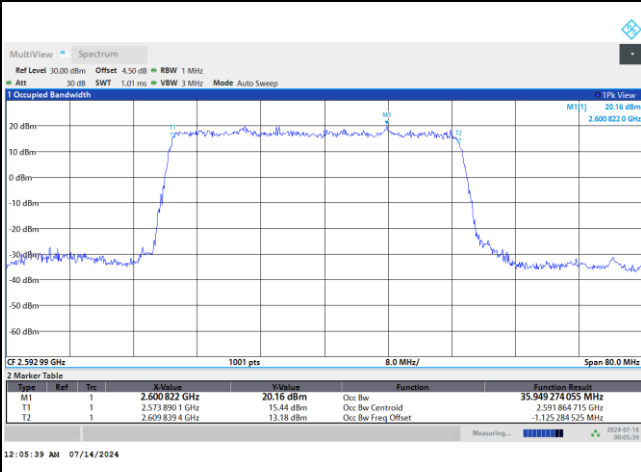

16QAM

64QAM

256QAM

FR1 n41 / 40MHz / DFT-S OFDM / Middle Channel / Full RB

PI/2 BPSK

FR1 n41 / 40MHz / CP OFDM / Middle Channel / Full RB

QPSK

16QAM