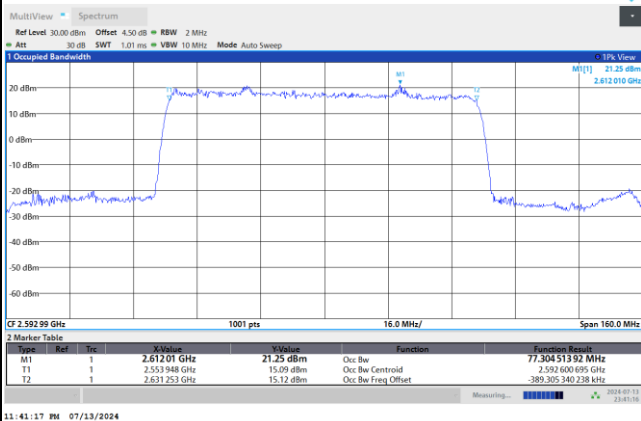

FR1 n41 / 80MHz / DFT-S OFDM / Middle Channel / Full RB

PI/2 BPSK