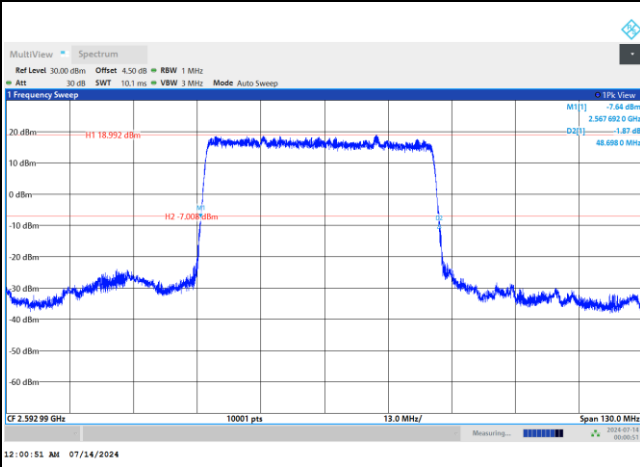

FR1 n41 / 50MHz / DFT-S OFDM / Middle Channel / Full RB

PI/2 BPSK

FR1 n41 / 50MHz / CP OFDM / Middle Channel / Full RB

QPSK

16QAM

64QAM

256QAM

FR1 n41 / 60MHz / DFT-S OFDM / Middle Channel / Full RB