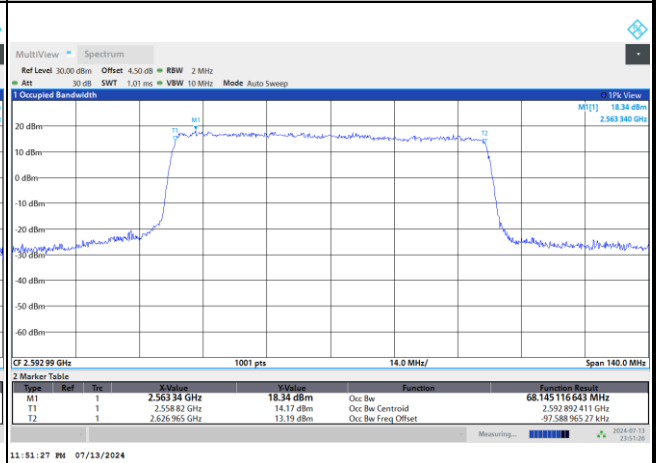

FR1 n41 / 70MHz / DFT-S OFDM / Middle Channel / Full RB

PI/2 BPSK

FR1 n41 / 70MHz / CP OFDM / Middle Channel / Full RB

QPSK

16QAM

64QAM

256QAM

FR1 n41 / 80MHz / DFT-S OFDM / Middle Channel / Full RB