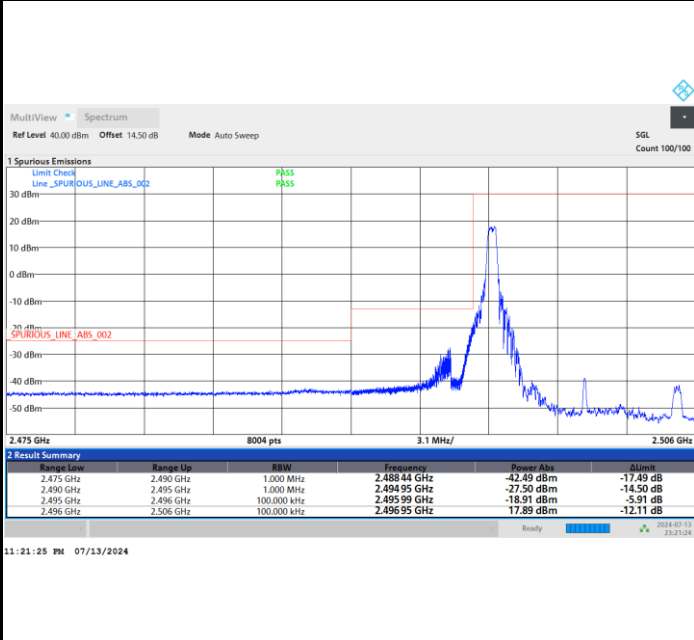

QPSK

16QAM

64QAM

256QAM

Conducted Band Edge

FR1 n41 / 10MHz / DFT-S OFDM / PI/2 BPSK

Lowest Band Edge / 1RB0

Highest Band Edge / 1RBmax

Lowest Band Edge / Full RB

Highest Band Edge / Full RB

FR1 n41 / 10MHz / DFT-S OFDM / QPSK

Lowest Band Edge / 1RB0

Highest Band Edge / 1RBmax

Lowest Band Edge / Full RB

Highest Band Edge / Full RB