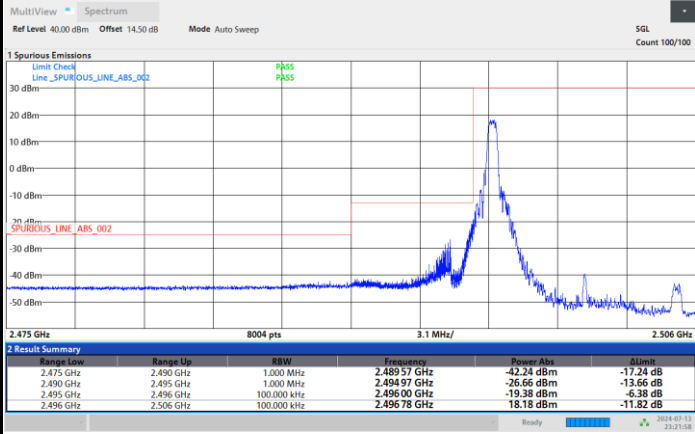

Lowest Band Edge / Full RB

Highest Band Edge / Full RB

FR1 n41 / 10MHz / DFT-S OFDM / QPSK

Lowest Band Edge / 1RB0

Highest Band Edge / 1RBmax

Lowest Band Edge / Full RB

Highest Band Edge / Full RB