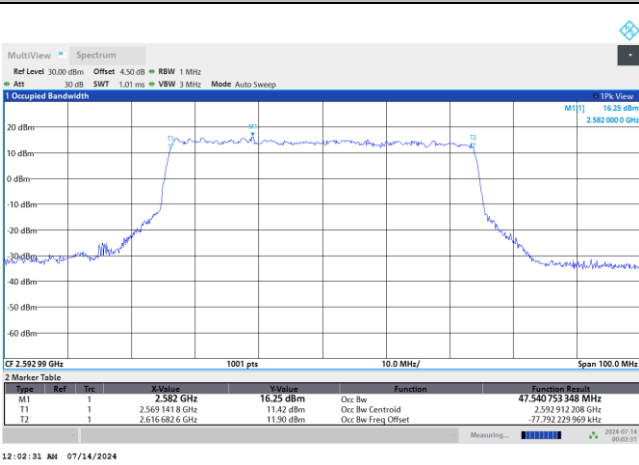

64QAM

256QAM

FR1 n41 / 50MHz / DFT-S OFDM / Middle Channel / Full RB

PI/2 BPSK

FR1 n41 / 50MHz / CP OFDM / Middle Channel / Full RB

QPSK

16QAM

64QAM