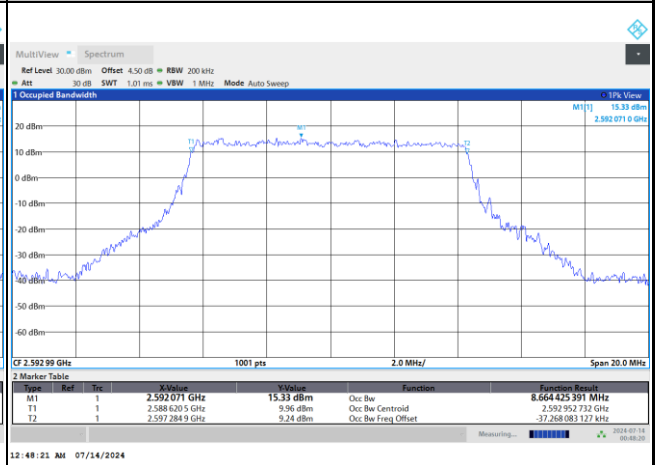

FR1 n41 / 10MHz / DFT-S OFDM / Middle Channel / Full RB

PI/2 BPSK

FR1 n41 / 10MHz / CP OFDM / Middle Channel / Full RB

QPSK

16QAM

64QAM

256QAM

FR1 n41 / 15MHz / DFT-S OFDM / Middle Channel / Full RB