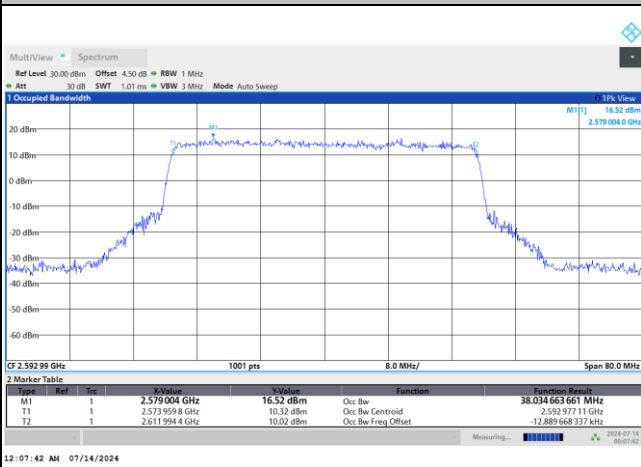

FR1 n41 / 40MHz / DFT-S OFDM / Middle Channel / Full RB

PI/2 BPSK

FR1 n41 / 40MHz / CP OFDM / Middle Channel / Full RB

QPSK

16QAM

64QAM

256QAM