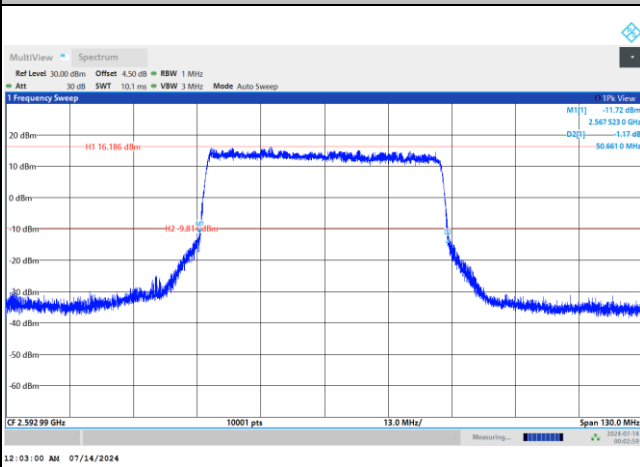

FR1 n41 / 50MHz / DFT-S OFDM / Middle Channel / Full RB

PI/2 BPSK

FR1 n41 / 50MHz / CP OFDM / Middle Channel / Full RB

QPSK

16QAM

64QAM

256QAM

FR1 n41 / 60MHz / DFT-S OFDM / Middle Channel / Full RB