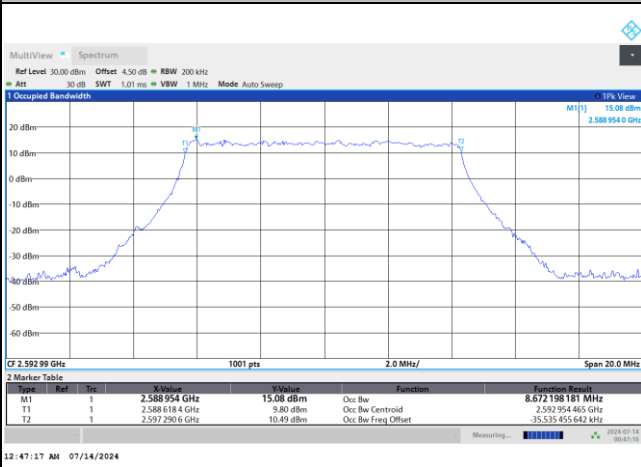

FR1 n41 / 10MHz / DFT-S OFDM / Middle Channel / Full RB

PI/2 BPSK

FR1 n41 / 10MHz / CP OFDM / Middle Channel / Full RB

QPSK

16QAM

64QAM

256QAM

FR1 n41 / 15MHz / DFT-S OFDM / Middle Channel / Full RB