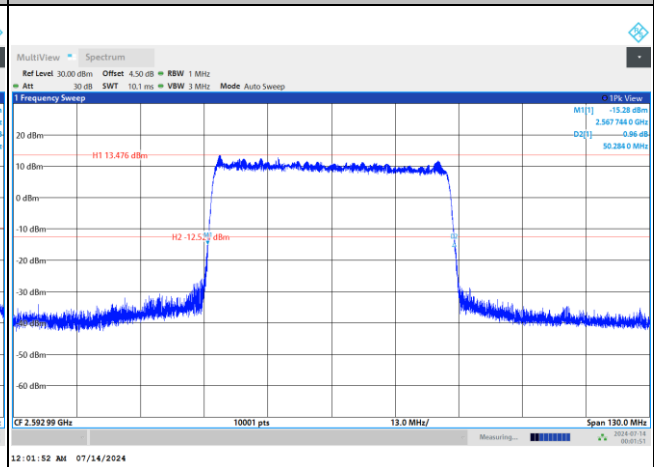

FR1 n41 / 50MHz / DFT-S OFDM / Middle Channel / Full RB

PI/2 BPSK

FR1 n41 / 50MHz / CP OFDM / Middle Channel / Full RB

QPSK

16QAM

64QAM

256QAM

FR1 n41 / 60MHz / DFT-S OFDM / Middle Channel / Full RB