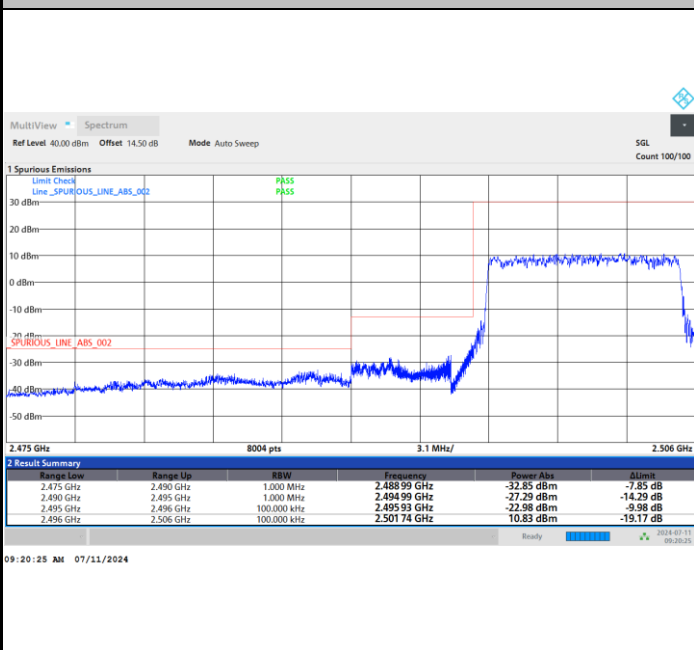

QPSK

16QAM

64QAM

256QAM

Conducted Band Edge

FR1 n41 / 10MHz / DFT-S OFDM / PI/2 BPSK

Lowest Band Edge / 1RB0

Highest Band Edge / 1RBmax

Lowest Band Edge / Full RB

Highest Band Edge / Full RB

FR1 n41 / 10MHz / DFT-S OFDM / QPSK

Lowest Band Edge / 1RB0

Highest Band Edge / 1RBmax

Lowest Band Edge / Full RB

Highest Band Edge / Full RB