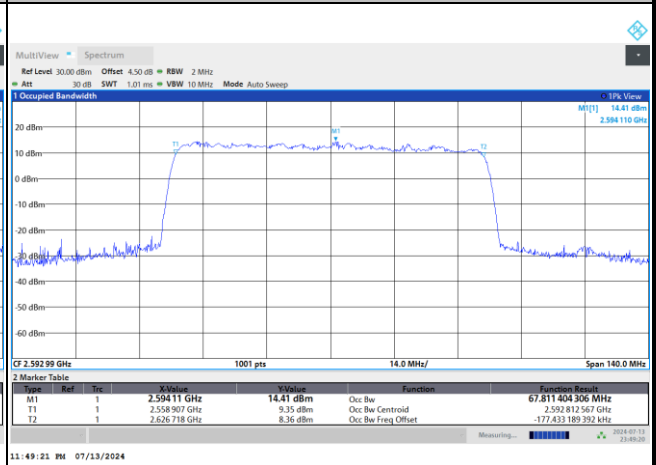

FR1 n41 / 70MHz / DFT-S OFDM / Middle Channel / Full RB

PI/2 BPSK

FR1 n41 / 70MHz / CP OFDM / Middle Channel / Full RB

QPSK

16QAM

64QAM

256QAM

FR1 n41 / 80MHz / DFT-S OFDM / Middle Channel / Full RB