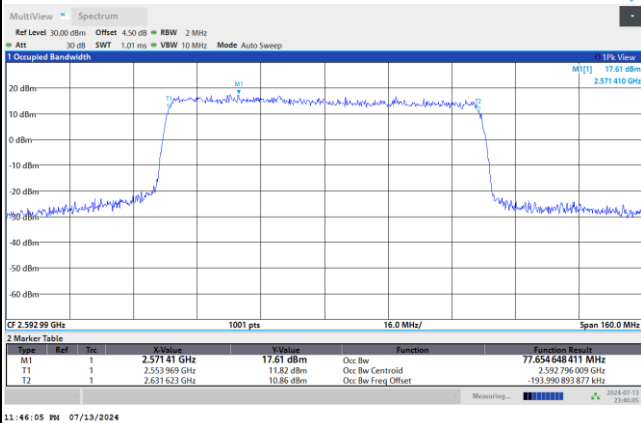

FR1 n41 / 80MHz / CP OFDM / Middle Channel / Full RB

QPSK