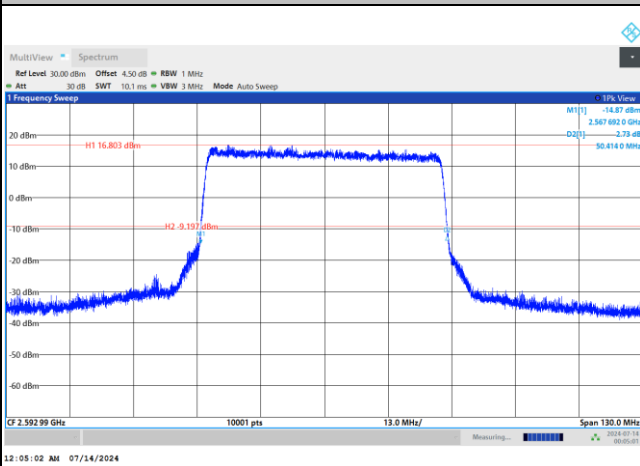

FR1 n41 / 50MHz / DFT-S OFDM / Middle Channel / Full RB

PI/2 BPSK

FR1 n41 / 50MHz / CP OFDM / Middle Channel / Full RB

QPSK

16QAM

64QAM

256QAM

FR1 n41 / 60MHz / DFT-S OFDM / Middle Channel / Full RB