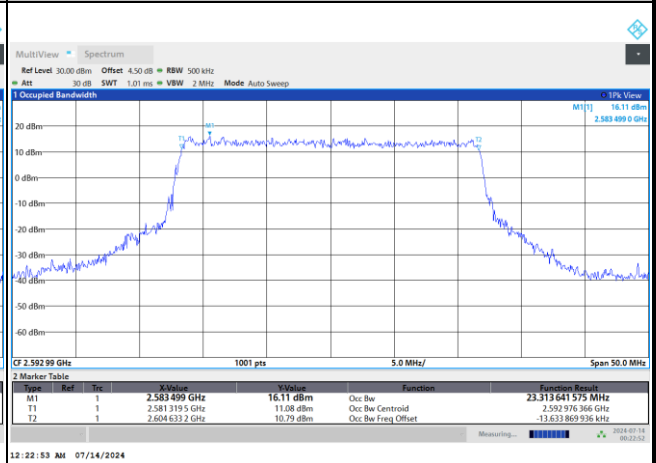

FR1 n41 / 25MHz / DFT-S OFDM / Middle Channel / Full RB

PI/2 BPSK

FR1 n41 / 25MHz / CP OFDM / Middle Channel / Full RB

QPSK

16QAM

64QAM

256QAM