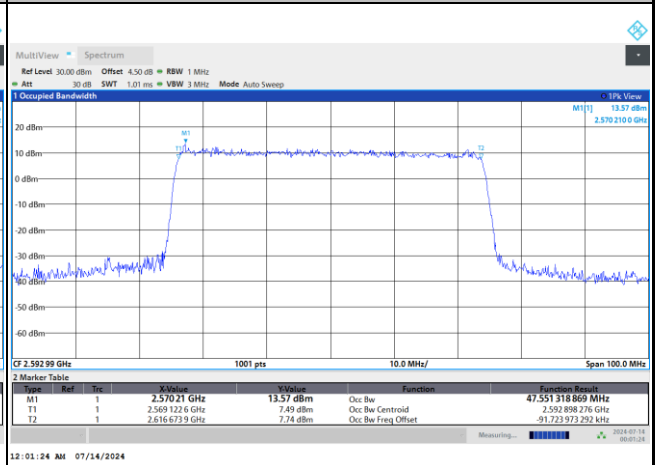

FR1 n41 / 50MHz / DFT-S OFDM / Middle Channel / Full RB

PI/2 BPSK

FR1 n41 / 50MHz / CP OFDM / Middle Channel / Full RB

QPSK

16QAM

64QAM

256QAM