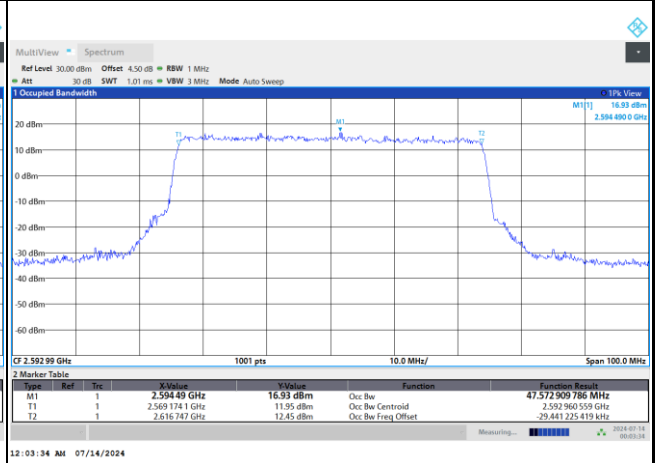

64QAM

256QAM

FR1 n41 / 50MHz / DFT-S OFDM / Middle Channel / Full RB

PI/2 BPSK

FR1 n41 / 50MHz / CP OFDM / Middle Channel / Full RB

QPSK

16QAM

64QAM