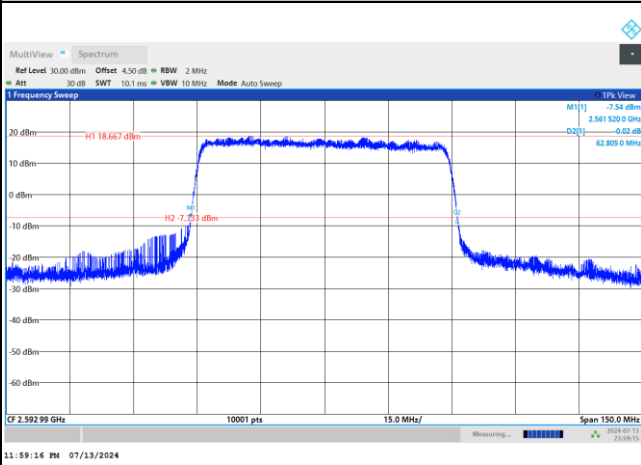

FR1 n41 / 60MHz / CP OFDM / Middle Channel / Full RB

QPSK