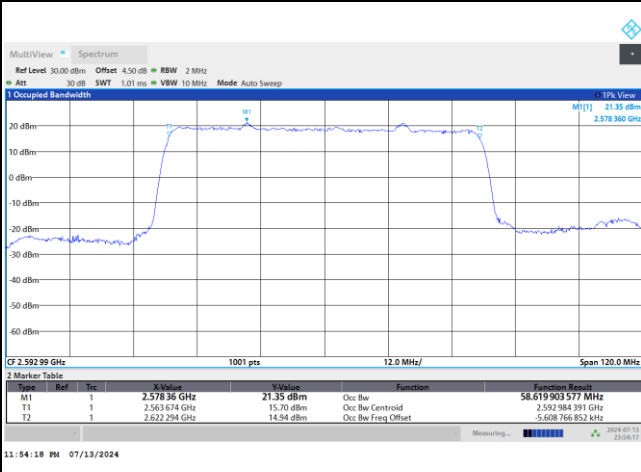

FR1 n41 / 60MHz / DFT-S OFDM / Middle Channel / Full RB

PI/2 BPSK