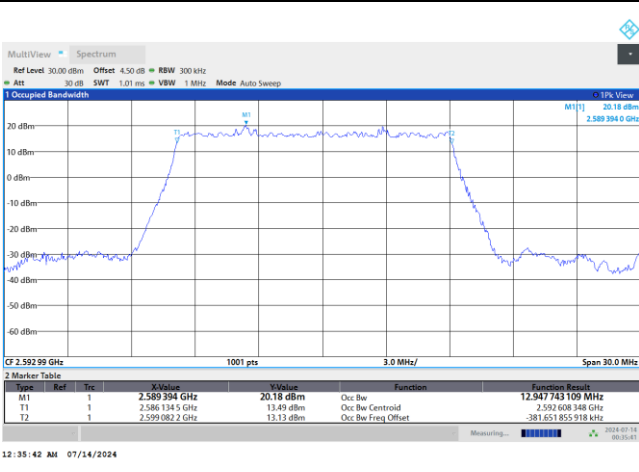

FR1 n41 / 15MHz / DFT-S OFDM / Middle Channel / Full RB

PI/2 BPSK