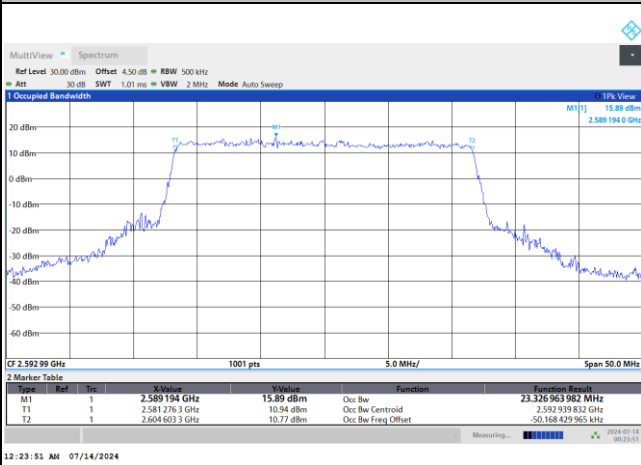

FR1 n41 / 25MHz / DFT-S OFDM / Middle Channel / Full RB

PI/2 BPSK

FR1 n41 / 25MHz / CP OFDM / Middle Channel / Full RB

QPSK

16QAM

64QAM

256QAM