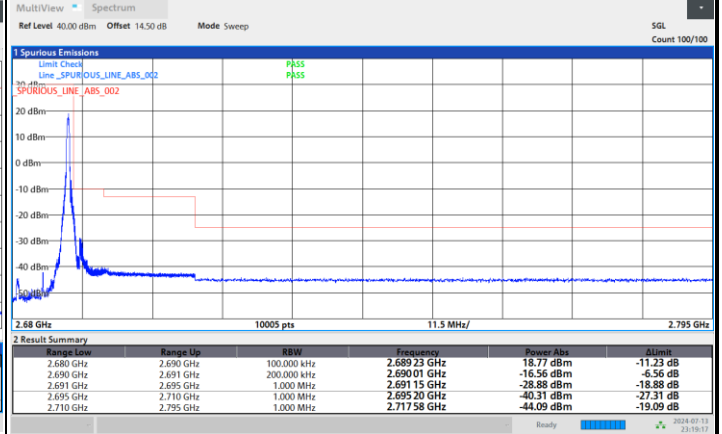

Lowest Band Edge / Full RB

Highest Band Edge / Full RB

FR1 n41 / 10MHz / DFT-S OFDM / QPSK

Lowest Band Edge / 1RB0

Highest Band Edge / 1RBmax

Lowest Band Edge / Full RB

Highest Band Edge / Full RB