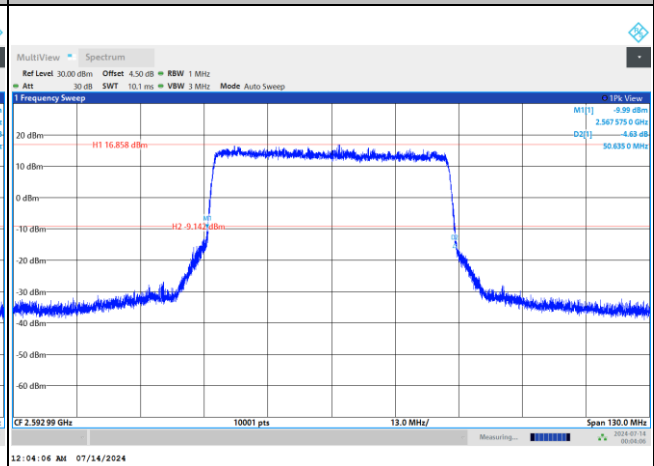

FR1 n41 / 50MHz / DFT-S OFDM / Middle Channel / Full RB

PI/2 BPSK

FR1 n41 / 50MHz / CP OFDM / Middle Channel / Full RB

QPSK

16QAM

64QAM

256QAM

FR1 n41 / 60MHz / DFT-S OFDM / Middle Channel / Full RB