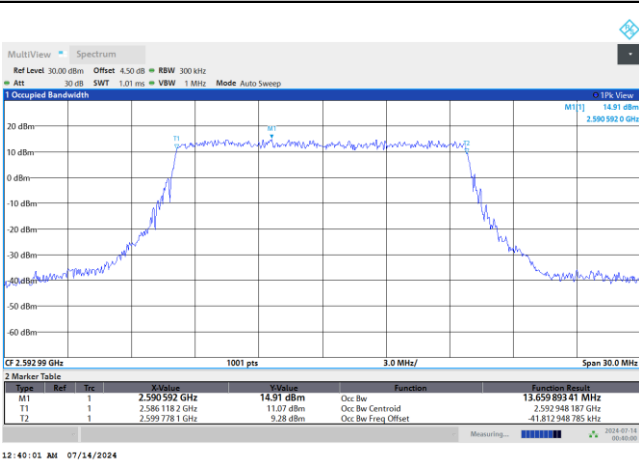

FR1 n41 / 15MHz / CP OFDM / Middle Channel / Full RB

QPSK