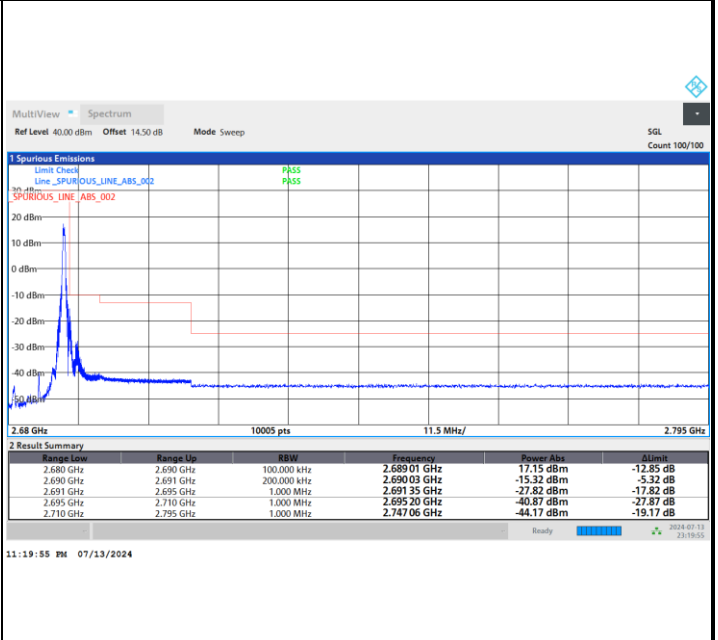

QPSK

16QAM

64QAM

256QAM

Conducted Band Edge

FR1 n41 / 10MHz / DFT-S OFDM / PI/2 BPSK

Lowest Band Edge / 1RB0

Highest Band Edge / 1RBmax

Lowest Band Edge / Full RB

Highest Band Edge / Full RB

FR1 n41 / 10MHz / DFT-S OFDM / QPSK

Lowest Band Edge / 1RB0

Highest Band Edge / 1RBmax

Lowest Band Edge / Full RB

Highest Band Edge / Full RB