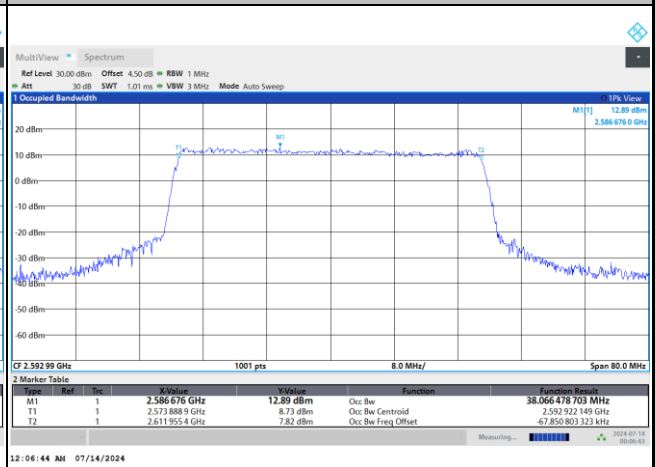

FR1 n41 / 40MHz / DFT-S OFDM / Middle Channel / Full RB

PI/2 BPSK

FR1 n41 / 40MHz / CP OFDM / Middle Channel / Full RB

QPSK

16QAM

64QAM

256QAM