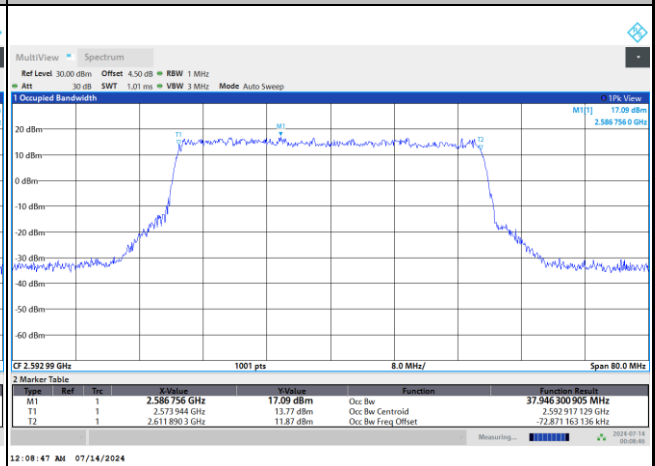

16QAM

64QAM

256QAM

FR1 n41 / 40MHz / DFT-S OFDM / Middle Channel / Full RB

PI/2 BPSK

FR1 n41 / 40MHz / CP OFDM / Middle Channel / Full RB

QPSK

16QAM