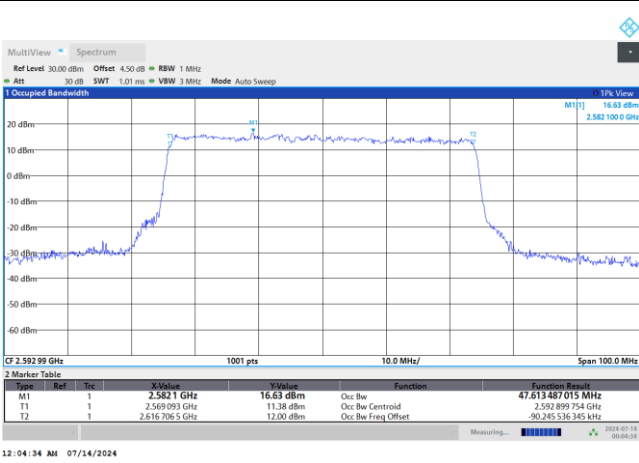

64QAM

256QAM

FR1 n41 / 50MHz / DFT-S OFDM / Middle Channel / Full RB

PI/2 BPSK

FR1 n41 / 50MHz / CP OFDM / Middle Channel / Full RB

QPSK

16QAM

64QAM