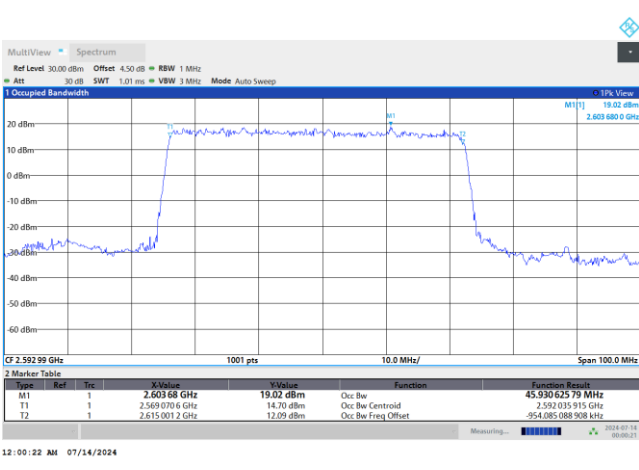

64QAM

256QAM

FR1 n41 / 50MHz / DFT-S OFDM / Middle Channel / Full RB

PI/2 BPSK

FR1 n41 / 50MHz / CP OFDM / Middle Channel / Full RB

QPSK

16QAM

64QAM