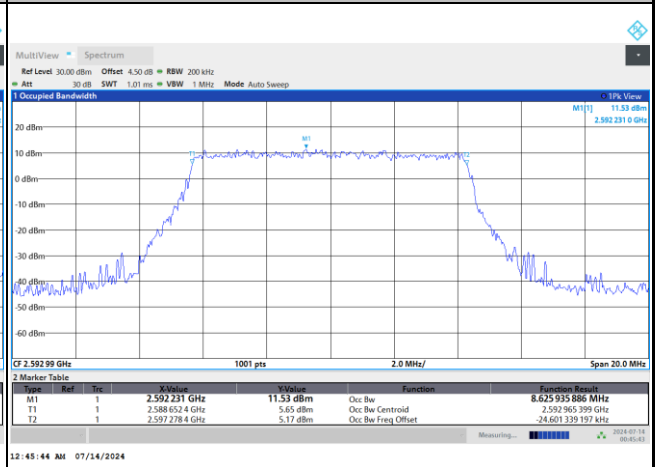

FR1 n41 / 10MHz / DFT-S OFDM / Middle Channel / Full RB

PI/2 BPSK

FR1 n41 / 10MHz / CP OFDM / Middle Channel / Full RB

QPSK

16QAM

64QAM

256QAM

FR1 n41 / 15MHz / DFT-S OFDM / Middle Channel / Full RB