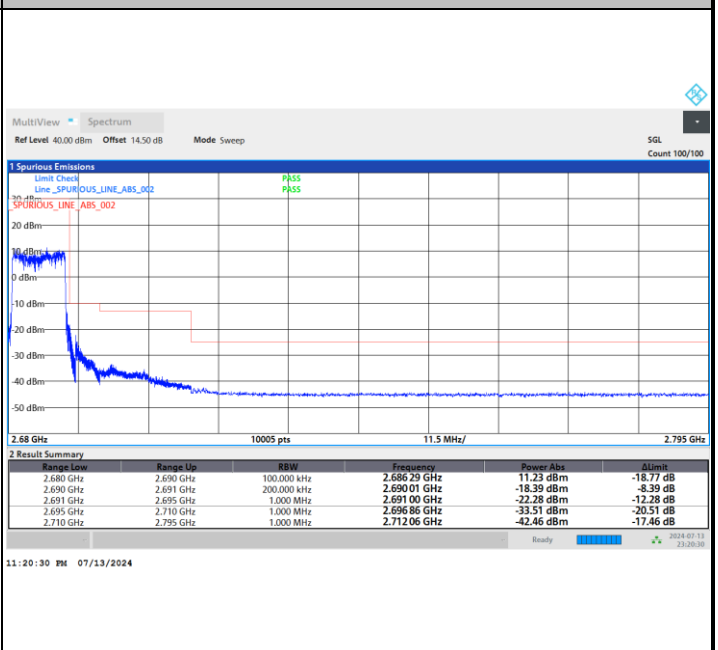

QPSK

16QAM

64QAM

256QAM

Conducted Band Edge

FR1 n41 / 10MHz / DFT-S OFDM / PI/2 BPSK

Lowest Band Edge / 1RB0

Highest Band Edge / 1RBmax

Lowest Band Edge / Full RB

Highest Band Edge / Full RB

FR1 n41 / 10MHz / DFT-S OFDM / QPSK

Lowest Band Edge / 1RB0

Highest Band Edge / 1RBmax

Lowest Band Edge / Full RB

Highest Band Edge / Full RB