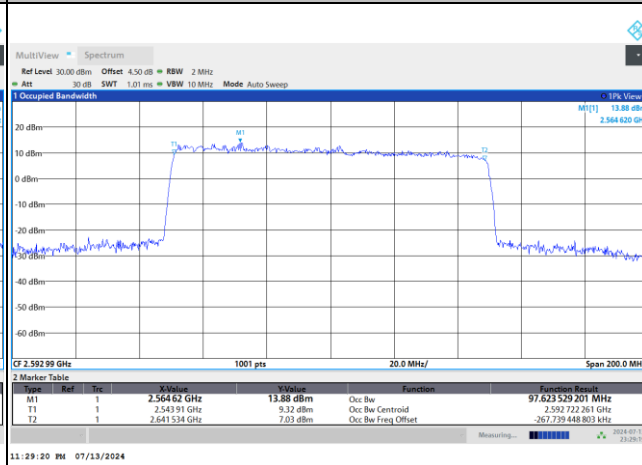

QPSK

16QAM

64QAM

256QAM

Conducted Band Edge

FR1 n41 / 10MHz / DFT-S OFDM / PI/2 BPSK

Lowest Band Edge / 1RB0

Highest Band Edge / 1RBmax

Lowest Band Edge / Full RB

Highest Band Edge / Full RB

FR1 n41 / 10MHz / DFT-S OFDM / QPSK

Lowest Band Edge / 1RB0

Highest Band Edge / 1RBmax

Lowest Band Edge / Full RB

Highest Band Edge / Full RB