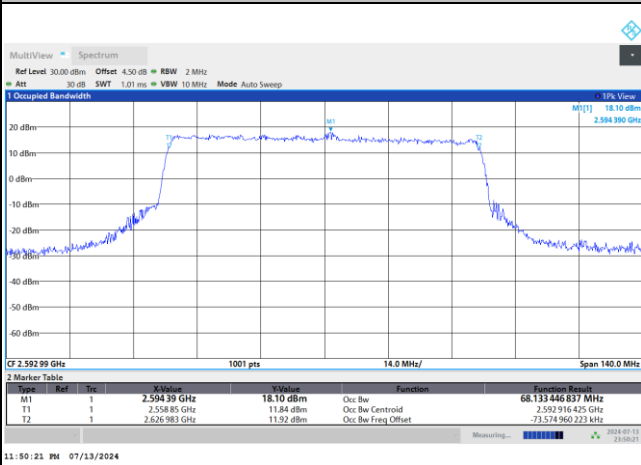

FR1 n41 / 70MHz / DFT-S OFDM / Middle Channel / Full RB

PI/2 BPSK

FR1 n41 / 70MHz / CP OFDM / Middle Channel / Full RB

QPSK

16QAM

64QAM

256QAM

FR1 n41 / 80MHz / DFT-S OFDM / Middle Channel / Full RB