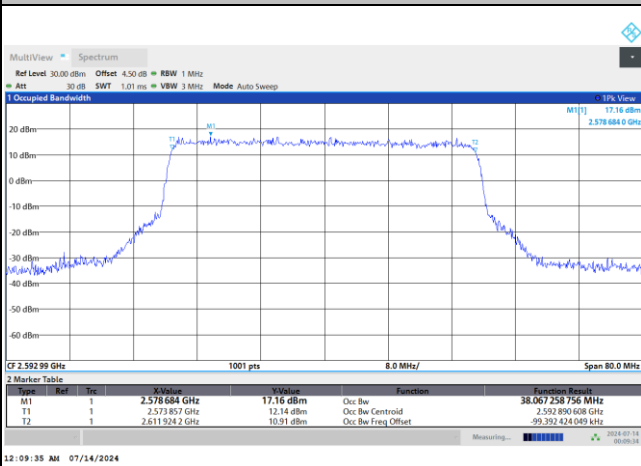

16QAM

64QAM

256QAM

FR1 n41 / 40MHz / DFT-S OFDM / Middle Channel / Full RB

PI/2 BPSK

FR1 n41 / 40MHz / CP OFDM / Middle Channel / Full RB

QPSK

16QAM