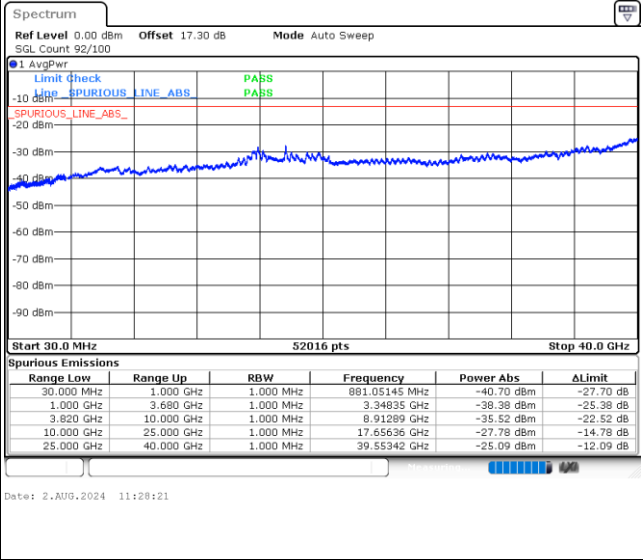

Date: 2.JUL.2024 15:42:56

Date: 2.JUL.2024 15:44:17

LTE Band 43C / 20MHz+20MHz

QPSK

Highest Channel / 1RB0 and 1RB99

Highest Channel / 1RB99 and 1RB0

Date: 2.JUL.2024 15:57:01

Date: 2.JUL.2024 15:58:22

LTE Band 43C / 10MHz+15MHz

QPSK

Lowest Channel / 1RB0 and 1RB74

Lowest Channel / 1RB49 and 1RB0

MiddleChannel / 1RB0 and 1RB74

Middle Channel / 1RB49 and 1RB0

LTE Band 43C / 10MHz+15MHz

QPSK

Highest Channel / 1RB0 and 1RB74

Highest Channel / 1RB49 and 1RB0

LTE Band 43C / 15MHz+10MHz

QPSK

Lowest Channel / 1RB0 and 1RB49

Lowest Channel / 1RB74 and 1RB0

MiddleChannel / 1RB0 and 1RB49

Middle Channel / 1RB74 and 1RB0

LTE Band 43C / 15MHz+10MHz

QPSK

Highest Channel / 1RB0 and 1RB49

Highest Channel / 1RB74 and 1RB0

Date: 2.AUG.2024 10:51:59

Date: 2.AUG.2024 10:50:41

LTE Band 43C / 15MHz+15MHz

QPSK