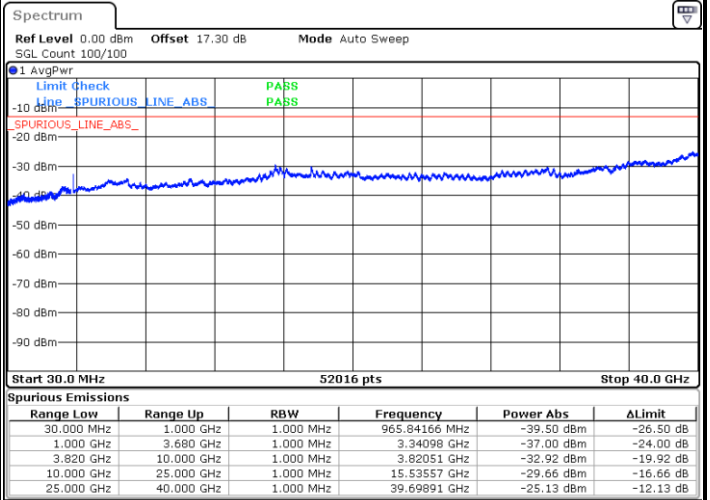

LTE Band 43C / 20MHz+5MHz

QPSK

Lowest Channel / 1RB0 and 1RB24

Lowest Channel / 1RB99 and 1RB0

Date: 2.JUL.2024 11:25:19

Date: 2.JUL.2024 11:23:20

Middle Channel / 1RB0 and 1RB24

Middle Channel / 1RB99 and 1RB0

Date: 2.JUL.2024 13:17:23

Date: 2.JUL.2024 13:16:01

LTE Band 43C / 20MHz+5MHz

QPSK

Highest Channel / 1RB0 and 1RB24

Highest Channel / 1RB99 and 1RB0

Date: 2.JUL.2024 11:56:20

Date: 2.JUL.2024 11:54:52

LTE Band 43C / 20MHz+10MHz

QPSK

Lowest Channel / 1RB0 and 1RB49

Lowest Channel / 1RB99 and 1RB0

Date: 2.JUL.2024 14:04:16

Date: 2.JUL.2024 14:02:54

Middle Channel / 1RB0 and 1RB49

Middle Channel / 1RB99 and 1RB0

Date: 2.JUL.2024 14:07:32

Date: 2.JUL.2024 14:06:09

LTE Band 43C / 20MHz+10MHz

QPSK

Highest Channel / 1RB0 and 1RB49

Highest Channel / 1RB99 and 1RB0

Date: 2.JUL.2024 14:20:53

Date: 2.JUL.2024 14:22:15