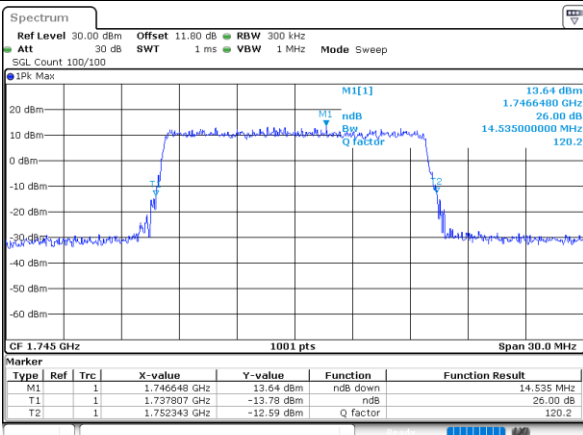

Middle Channel / 15MHz / 256QAM

Date: 29_MAY.2024 06:29:27