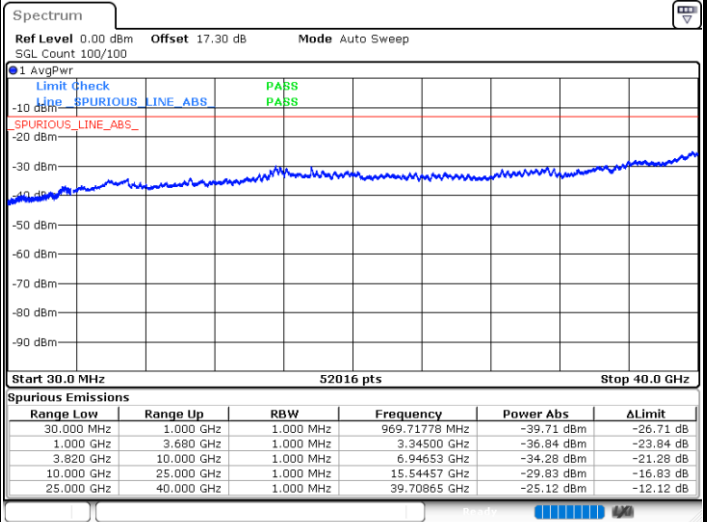

LTE Band 43C / 20MHz+15MHz

QPSK

Lowest Channel / 1RB0 and 1RB74

Lowest Channel / 1RB99 and 1RB0

Date: 2.JUL.2024 15:07:46

Date: 2.JUL.2024 15:09:07

Middle Channel / 1RB0 and 1RB74

Middle Channel / 1RB99 and 1RB0

Date: 2.JUL.2024 15:11:01

Date: 2.JUL.2024 15:12:23

LTE Band 43C / 20MHz+15MHz

QPSK

Highest Channel / 1RB0 and 1RB74

Highest Channel / 1RB99 and 1RB0

Date: 2.JUL.2024 15:25:43

Date: 2.JUL.2024 15:27:05

LTE Band 43C / 20MHz+20MHz

QPSK

Lowest Channel / 1RB0 and 1RB99

Lowest Channel / 1RB99 and 1RB0

Date: 2.JUL.2024 15:39:44

Date: 2.JUL.2024 15:41:05

MiddleChannel / 1RB0 and 1RB99

Middle Channel / 1RB99 and 1RB0

Date: 2.JUL.2024 15:42:56

Date: 2.JUL.2024 15:44:17

LTE Band 43C / 20MHz+20MHz

QPSK

Highest Channel / 1RB0 and 1RB99

Highest Channel / 1RB99 and 1RB0

Date: 2.JUL.2024 15:57:01

Date: 2.JUL.2024 15:58:22