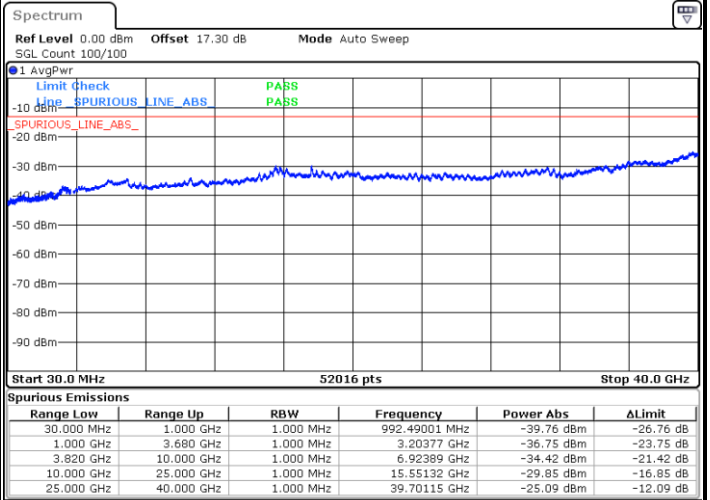

LTE Band 43C / 15MHz+20MHz

QPSK

Lowest Channel / 1RB0 and 1RB99

Lowest Channel / 1RB74 and 1RB0

Date: 2.JUL.2024 14:35:45

Date: 2.JUL.2024 14:37:07

Middle Channel / 1RB0 and 1RB99

Middle Channel / 1RB74 and 1RB0

Date: 2.JUL.2024 14:39:00

Date: 2.JUL.2024 14:40:22

LTE Band 43C / 15MHz+20MHz

QPSK

Highest Channel / 1RB0 and 1RB99

Highest Channel / 1RB74 and 1RB0

Date: 2.JUL.2024 14:53:24

Date: 2.JUL.2024 14:54:46

LTE Band 43C / 20MHz+5MHz

QPSK

Lowest Channel / 1RB0 and 1RB24

Lowest Channel / 1RB99 and 1RB0

Date: 2.JUL.2024 11:25:19

Date: 2.JUL.2024 11:23:20

Middle Channel / 1RB0 and 1RB24

Middle Channel / 1RB99 and 1RB0

Date: 2.JUL.2024 13:17:23

Date: 2.JUL.2024 13:16:01

LTE Band 43C / 20MHz+5MHz

QPSK

Highest Channel / 1RB0 and 1RB24

Highest Channel / 1RB99 and 1RB0

Date: 2.JUL.2024 11:56:20

Date: 2.JUL.2024 11:54:52