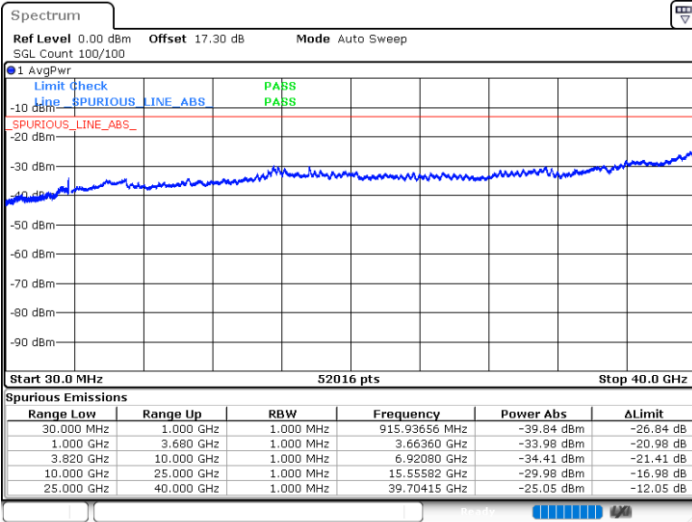

LTE Band 43C / 20MHz+15MHz

QPSK

Lowest Channel / 1RB0 and 1RB74

Lowest Channel / 1RB99 and 1RB0

Date: 2.JUL.2024 15:07:46

Date: 2.JUL.2024 15:09:07

Middle Channel / 1RB0 and 1RB74

Middle Channel / 1RB99 and 1RB0

Date: 2.JUL.2024 15:11:01

Date: 2.JUL.2024 15:12:23

LTE Band 43C / 20MHz+15MHz

QPSK

Highest Channel / 1RB0 and 1RB74

Highest Channel / 1RB99 and 1RB0

Date: 2.JUL.2024 15:25:43

Date: 2.JUL.2024 15:27:05

LTE Band 43C / 20MHz+20MHz

QPSK

Lowest Channel / 1RB0 and 1RB99

Lowest Channel / 1RB99 and 1RB0

Date: 2.JUL.2024 15:39:44

Date: 2.JUL.2024 15:41:05

MiddleChannel / 1RB0 and 1RB99

Middle Channel / 1RB99 and 1RB0

Date: 2.JUL.2024 15:42:56

Date: 2.JUL.2024 15:44:17

LTE Band 43C / 20MHz+20MHz

QPSK

Highest Channel / 1RB0 and 1RB99

Highest Channel / 1RB99 and 1RB0

Date: 2.JUL.2024 15:57:01

Date: 2.JUL.2024 15:58:22