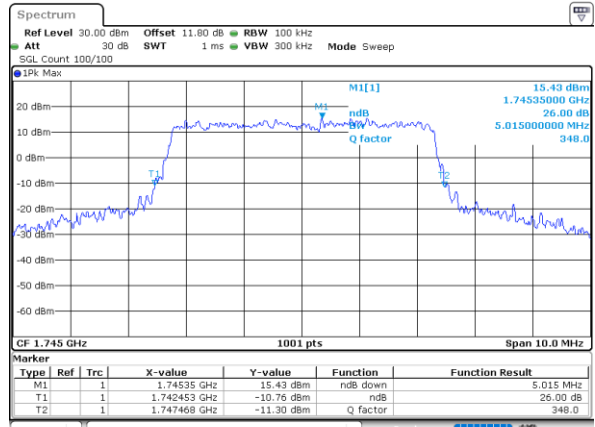

Date: 2.AUG.2024 10:19:34

Date: 2.AUG.2024 10:18:17

LTE Band 66

Peak-to-Average Ratio

Mode	LTE Band 66 / 20MHz				
Mod.	QPSK	16QAM	64QAM	256QAM	Limit: 13dB
RB Size	Full RB	Full RB	Full RB	Full RB	Result
Middle CH	4.26	5.45	6.23	6.58	PASS

26dB Bandwidth

Mode	LTE Band 66 : 26dB BW(MHz)											
BW	1.4MHz		3MHz		5MHz		10MHz		15MHz		20MHz	
Mod.	QPSK	16QAM	QPSK	16QAM	QPSK	16QAM	QPSK	16QAM	QPSK	16QAM	QPSK	16QAM
Middle CH	1.34	1.36	2.99	3.03	4.95	5.01	9.78	9.83	14.41	14.41	19.10	18.94
Mode	LTE Band 66 : 26dB BW(MHz)											
BW	1.4MHz		3MHz		5MHz		10MHz		15MHz		20MHz	
Mod.	64QAM	256QAM	64QAM	256QAM	64QAM	256QAM	64QAM	256QAM	64QAM	256QAM	64QAM	256QAM
Middle CH	1.27	1.30	3.08	3.08	4.94	5.06	9.83	9.83	14.44	14.53	18.90	18.86

LTE Band 66

Middle Channel / 1.4MHz / QPSK

Date: 29_MAY.2024 05:17:15

Middle Channel / 1.4MHz / 16QAM

Date: 29_MAY.2024 05:17:41

Middle Channel / 3MHz / QPSK

Date: 29_MAY.2024 05:31:46

Middle Channel / 3MHz / 16QAM

Date: 29_MAY.2024 05:32:11

Middle Channel / 5MHz / QPSK

Date: 29_MAY.2024 05:42:37

Middle Channel / 5MHz / 16QAM

Date: 29_MAY.2024 05:43:02

LTE Band 66

Middle Channel / 10MHz / QPSK

Date: 29_MAY.2024 05:48:50