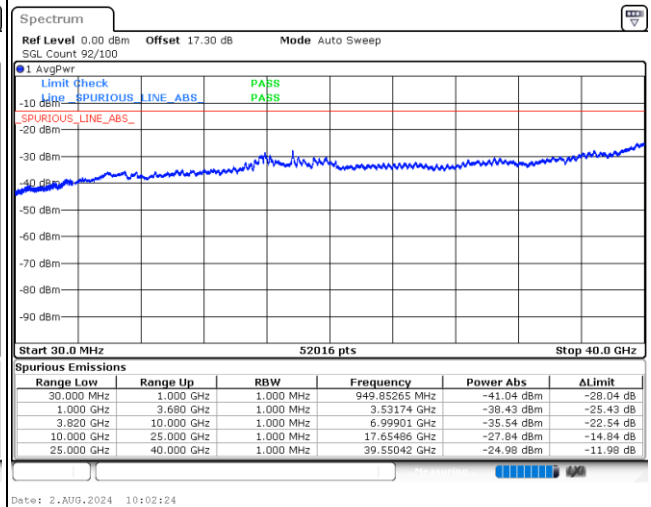

Highest Channel / 1RB0 and 1RB74

Highest Channel / 1RB49 and 1RB0

LTE Band 43C / 15MHz+10MHz

QPSK

Lowest Channel / 1RB0 and 1RB49

Lowest Channel / 1RB74 and 1RB0

MiddleChannel / 1RB0 and 1RB49

Middle Channel / 1RB74 and 1RB0

LTE Band 43C / 15MHz+10MHz

QPSK

Highest Channel / 1RB0 and 1RB49

Highest Channel / 1RB74 and 1RB0

Date: 2.AUG.2024 10:51:59

Date: 2.AUG.2024 10:50:41

LTE Band 43C / 15MHz+15MHz

QPSK

Lowest Channel / 1RB0 and 1RB74

Lowest Channel / 1RB74 and 1RB0

MiddleChannel / 1RB0 and 1RB74

Middle Channel / 1RB74 and 1RB0

LTE Band 43C / 15MHz+15MHz

QPSK

Highest Channel / 1RB0 and 1RB74

Highest Channel / 1RB74 and 1RB0

Date: 2.AUG.2024 10:19:34

Date: 2.AUG.2024 10:18:17

LTE Band 66

Peak-to-Average Ratio

Mode	LTE Band 66 / 20MHz				
Mod.	QPSK	16QAM	64QAM	256QAM	Limit: 13dB
RB Size	Full RB	Full RB	Full RB	Full RB	Result
Middle CH	4.26	5.45	6.23	6.58	PASS