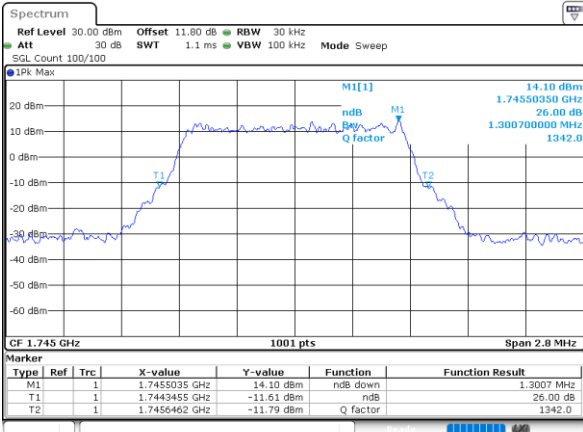

LTE Band 66

Middle Channel / 1.4MHz / 256QAM

Date: 29_MAY.2024 06:15:11