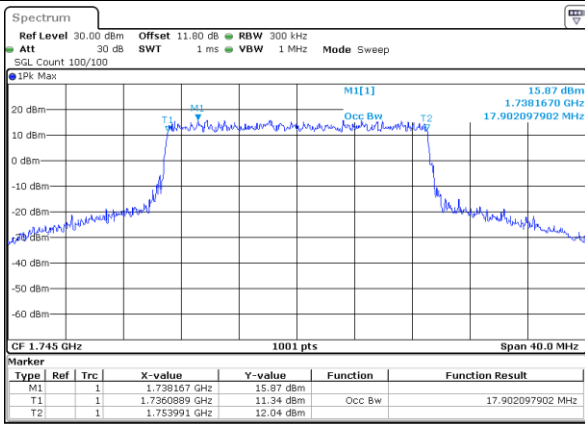

Middle Channel / 10MHz / 16QAM

Date: 29_MAY.2024 05:48:25

Middle Channel / 15MHz / QPSK

Date: 29_MAY.2024 05:58:52

Middle Channel / 15MHz / 16QAM

Date: 29_MAY.2024 05:59:17

Middle Channel / 20MHz / QPSK

Date: 29_MAY.2024 06:05:04