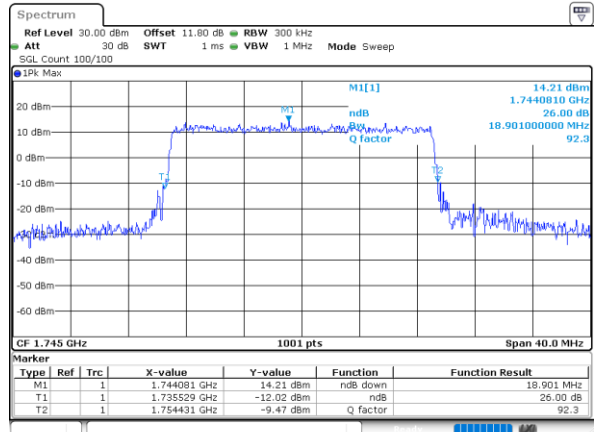

Date: 29_MAY.2024 05:38:40

Middle Channel / 10MHz / 64QAM

Date: 29_MAY.2024 05:52:35

Middle Channel / 15MHz / 64QAM

Date: 29_MAY.2024 05:55:44

Middle Channel / 20MHz / 64QAM

Date: 29_MAY.2024 06:09:39

LTE Band 66