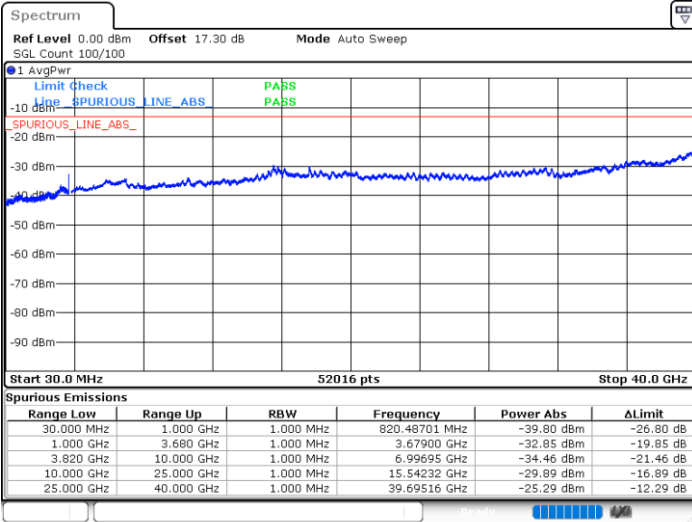

LTE Band 43C / 15MHz+20MHz

QPSK

Lowest Channel / 1RB0 and 1RB99

Lowest Channel / 1RB74 and 1RB0

Date: 2.JUL.2024 14:35:45

Date: 2.JUL.2024 14:37:07

Middle Channel / 1RB0 and 1RB99

Middle Channel / 1RB74 and 1RB0

Date: 2.JUL.2024 14:39:00

Date: 2.JUL.2024 14:40:22

LTE Band 43C / 15MHz+20MHz

QPSK

Highest Channel / 1RB0 and 1RB99

Highest Channel / 1RB74 and 1RB0

Date: 2.JUL.2024 14:53:24

Date: 2.JUL.2024 14:54:46

LTE Band 43C / 20MHz+5MHz

QPSK

Lowest Channel / 1RB0 and 1RB24

Lowest Channel / 1RB99 and 1RB0

Date: 2.JUL.2024 11:25:19

Date: 2.JUL.2024 11:23:20

Middle Channel / 1RB0 and 1RB24

Middle Channel / 1RB99 and 1RB0

Date: 2.JUL.2024 13:17:23

Date: 2.JUL.2024 13:16:01

LTE Band 43C / 20MHz+5MHz

QPSK

Highest Channel / 1RB0 and 1RB24

Highest Channel / 1RB99 and 1RB0

Date: 2.JUL.2024 11:56:20

Date: 2.JUL.2024 11:54:52