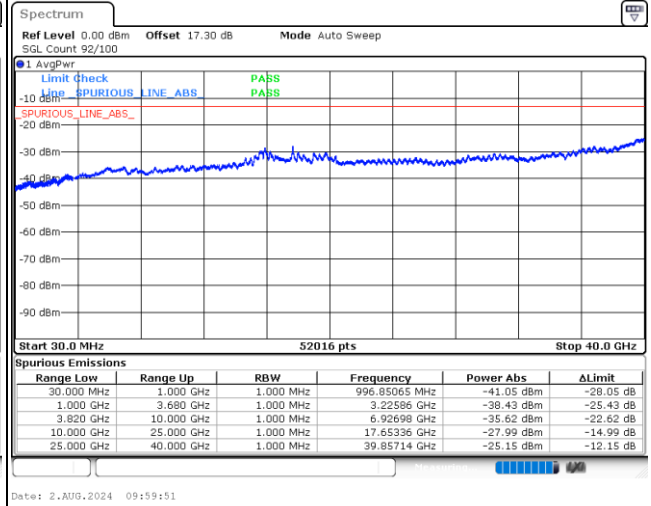

Highest Channel / 1RB0 and 1RB74

Highest Channel / 1RB49 and 1RB0

LTE Band 43C / 15MHz+10MHz

QPSK

Lowest Channel / 1RB0 and 1RB49

Lowest Channel / 1RB74 and 1RB0

MiddleChannel / 1RB0 and 1RB49

Middle Channel / 1RB74 and 1RB0

LTE Band 43C / 15MHz+10MHz

QPSK

Highest Channel / 1RB0 and 1RB49

Highest Channel / 1RB74 and 1RB0

Date: 2.AUG.2024 10:51:59

Date: 2.AUG.2024 10:50:41

LTE Band 43C / 15MHz+15MHz

QPSK

Lowest Channel / 1RB0 and 1RB74

Lowest Channel / 1RB74 and 1RB0

MiddleChannel / 1RB0 and 1RB74

Middle Channel / 1RB74 and 1RB0

LTE Band 43C / 15MHz+15MHz

QPSK

Highest Channel / 1RB0 and 1RB74

Highest Channel / 1RB74 and 1RB0

Date: 2.AUG.2024 10:19:34

Date: 2.AUG.2024 10:18:17

LTE Band 66

Peak-to-Average Ratio

Mode	LTE Band 66 / 20MHz				
Mod.	QPSK	16QAM	64QAM	256QAM	Limit: 13dB
RB Size	Full RB	Full RB	Full RB	Full RB	Result
Middle CH	4.26	5.45	6.23	6.58	PASS