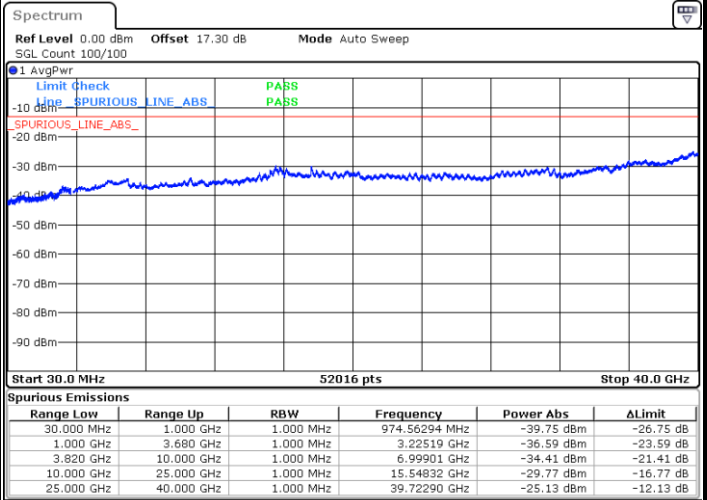

LTE Band 43C / 10MHz+20MHz

QPSK

Lowest Channel / 1RB0 and 1RB99

Lowest Channel / 1RB49 and 1RB0

Date: 2.JUL.2024 13:32:13

Date: 2.JUL.2024 13:30:51

Middle Channel / 1RB0 and 1RB99

Middle Channel / 1RB49 and 1RB0

Date: 2.JUL.2024 13:35:29

Date: 2.JUL.2024 13:34:07

LTE Band 43C / 10MHz+20MHz

QPSK

Highest Channel / 1RB0 and 1RB99

Highest Channel / 1RB49 and 1RB0

Date: 2.JUL.2024 13:49:54

Date: 2.JUL.2024 13:48:32

LTE Band 43C / 15MHz+20MHz

QPSK

Lowest Channel / 1RB0 and 1RB99

Lowest Channel / 1RB74 and 1RB0

Date: 2.JUL.2024 14:35:45

Date: 2.JUL.2024 14:37:07

Middle Channel / 1RB0 and 1RB99

Middle Channel / 1RB74 and 1RB0