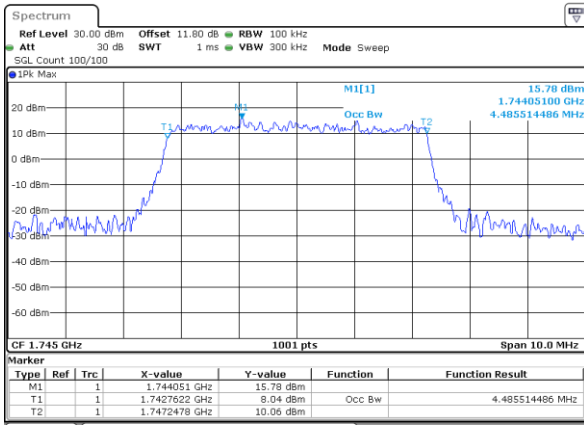

Middle Channel / 20MHz / 16QAM

Date: 29_MAY.2024 06:10:30

LTE Band 66

Middle Channel / 1.4MHz / 64QAM

Middle Channel / 3MHz / 64QAM

Middle Channel / 5MHz / 64QAM

Middle Channel / 10MHz / 64QAM

Middle Channel / 15MHz / 64QAM

Middle Channel / 20MHz / 64QAM