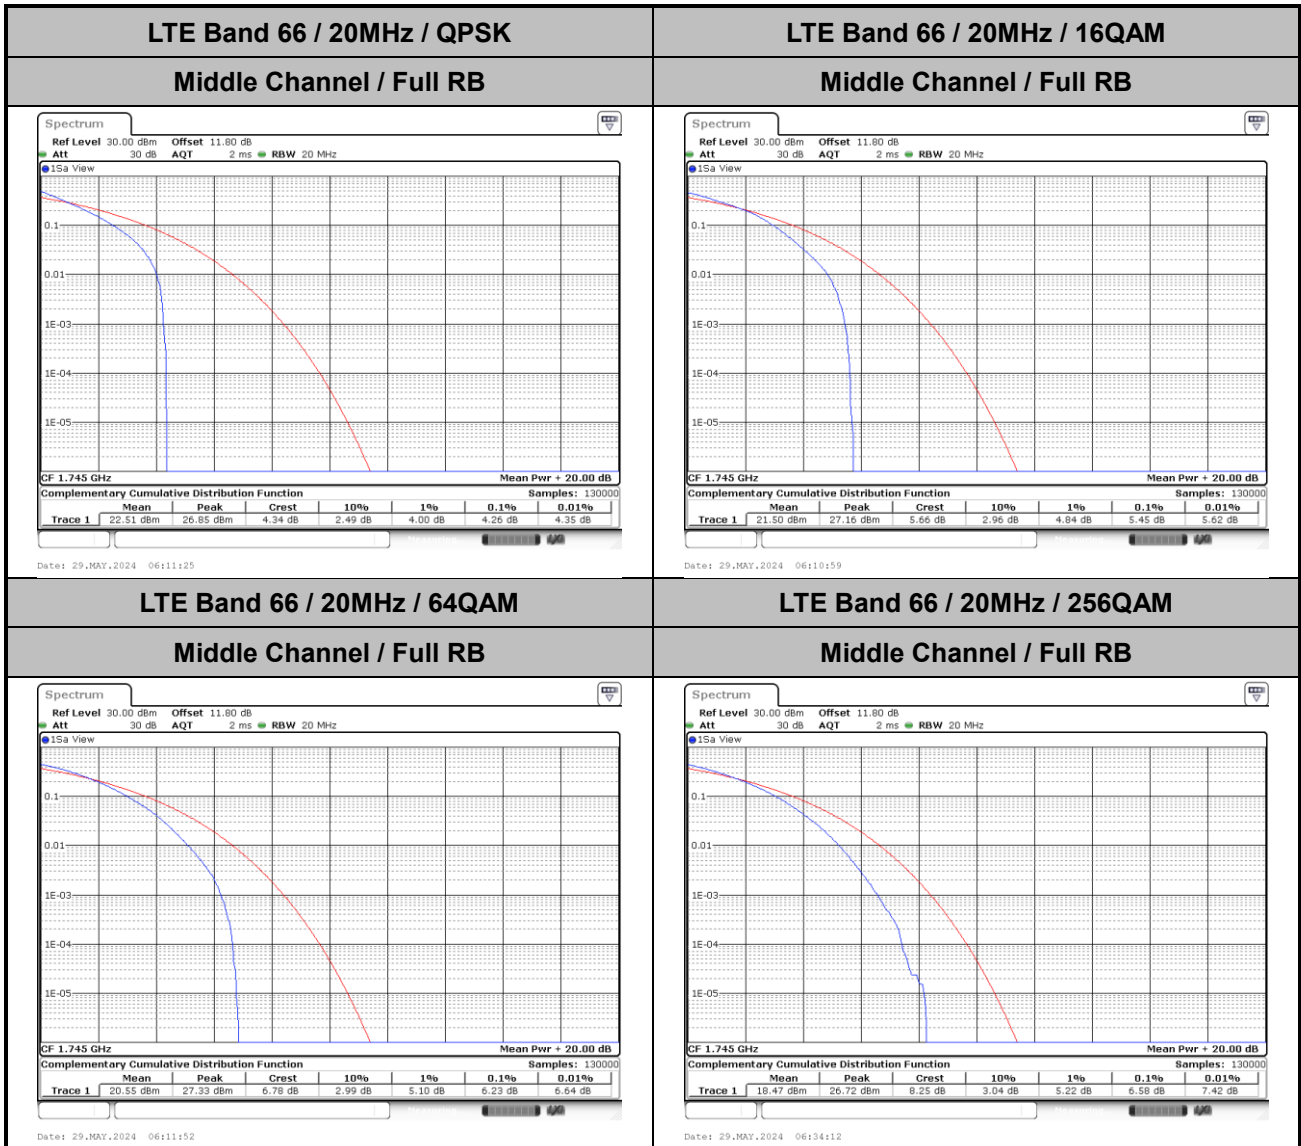

Lowest Channel / 1RB0 and 1RB74

Lowest Channel / 1RB74 and 1RB0

MiddleChannel / 1RB0 and 1RB74

Middle Channel / 1RB74 and 1RB0

LTE Band 43C / 15MHz+15MHz

QPSK

Highest Channel / 1RB0 and 1RB74

Highest Channel / 1RB74 and 1RB0

Date: 2.AUG.2024 10:19:34

Date: 2.AUG.2024 10:18:17

LTE Band 66

Peak-to-Average Ratio

Mode	LTE Band 66 / 20MHz				
Mod.	QPSK	16QAM	64QAM	256QAM	Limit: 13dB
RB Size	Full RB	Full RB	Full RB	Full RB	Result
Middle CH	4.26	5.45	6.23	6.58	PASS

26dB Bandwidth

Mode	LTE Band 66 : 26dB BW(MHz)											
BW	1.4MHz		3MHz		5MHz		10MHz		15MHz		20MHz	
Mod.	QPSK	16QAM	QPSK	16QAM	QPSK	16QAM	QPSK	16QAM	QPSK	16QAM	QPSK	16QAM
Middle CH	1.34	1.36	2.99	3.03	4.95	5.01	9.78	9.83	14.41	14.41	19.10	18.94
Mode	LTE Band 66 : 26dB BW(MHz)											
BW	1.4MHz		3MHz		5MHz		10MHz		15MHz		20MHz	
Mod.	64QAM	256QAM	64QAM	256QAM	64QAM	256QAM	64QAM	256QAM	64QAM	256QAM	64QAM	256QAM
Middle CH	1.27	1.30	3.08	3.08	4.94	5.06	9.83	9.83	14.44	14.53	18.90	18.86

LTE Band 66

Middle Channel / 1.4MHz / QPSK

Date: 29_MAY.2024 05:17:15

Middle Channel / 1.4MHz / 16QAM

Date: 29_MAY.2024 05:17:41

Middle Channel / 3MHz / QPSK

Date: 29_MAY.2024 05:31:46

Middle Channel / 3MHz / 16QAM