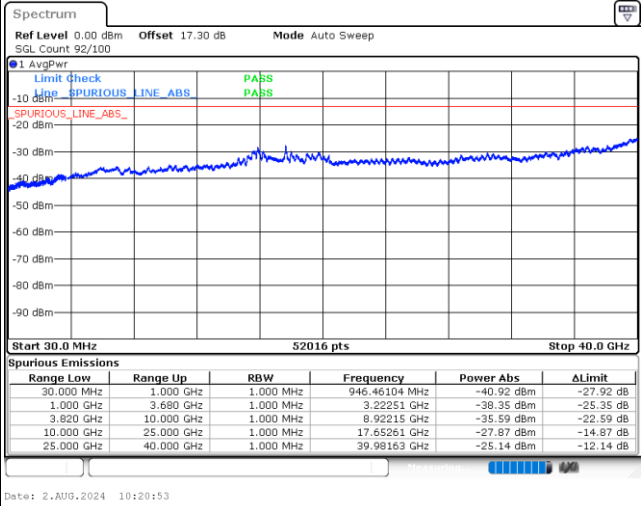

LTE Band 43C / 10MHz+15MHz

QPSK

Lowest Channel / 1RB0 and 1RB74

Lowest Channel / 1RB49 and 1RB0

MiddleChannel / 1RB0 and 1RB74

Middle Channel / 1RB49 and 1RB0

LTE Band 43C / 10MHz+15MHz

QPSK

Highest Channel / 1RB0 and 1RB74

Highest Channel / 1RB49 and 1RB0

LTE Band 43C / 15MHz+10MHz

QPSK

Lowest Channel / 1RB0 and 1RB49

Lowest Channel / 1RB74 and 1RB0

MiddleChannel / 1RB0 and 1RB49

Middle Channel / 1RB74 and 1RB0

LTE Band 43C / 15MHz+10MHz

QPSK

Highest Channel / 1RB0 and 1RB49

Highest Channel / 1RB74 and 1RB0

Date: 2.AUG.2024 10:51:59

Date: 2.AUG.2024 10:50:41

LTE Band 43C / 15MHz+15MHz

QPSK

Lowest Channel / 1RB0 and 1RB74

Lowest Channel / 1RB74 and 1RB0

MiddleChannel / 1RB0 and 1RB74

Middle Channel / 1RB74 and 1RB0

LTE Band 43C / 15MHz+15MHz

QPSK

Highest Channel / 1RB0 and 1RB74

Highest Channel / 1RB74 and 1RB0