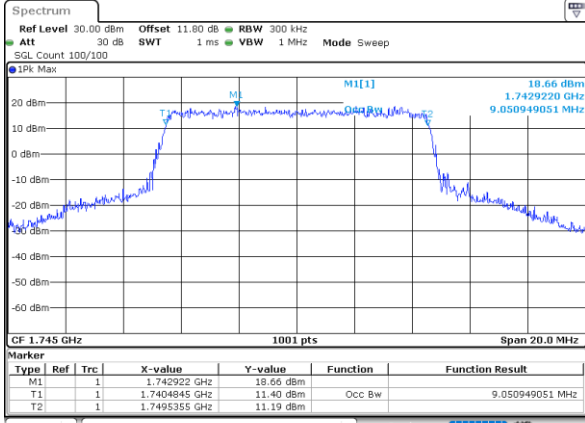

LTE Band 66

Middle Channel / 1.4MHz / QPSK

Date: 29.MAY.2024 05:16:25

Middle Channel / 1.4MHz / 16QAM

Date: 29.MAY.2024 05:16:50

Middle Channel / 3MHz / QPSK

Date: 29.MAY.2024 05:38:55

Middle Channel / 3MHz / 16QAM

Date: 29.MAY.2024 05:31:21

Middle Channel / 5MHz / QPSK

Date: 29.MAY.2024 05:41:47

Middle Channel / 5MHz / 16QAM

Date: 29.MAY.2024 05:42:12

LTE Band 66

Middle Channel / 10MHz / QPSK

Date: 29_MAY.2024 05:48:00