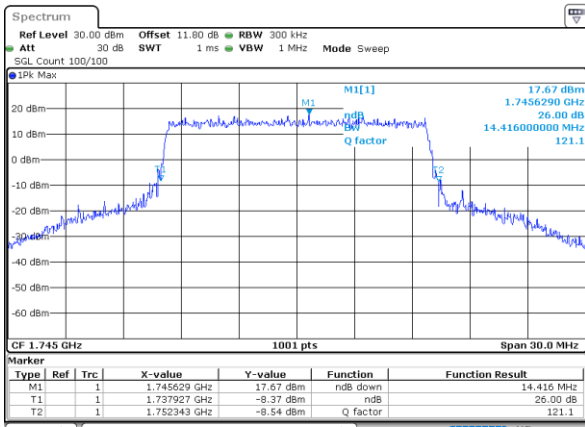

Middle Channel / 15MHz / QPSK

Date: 29_MAY.2024 05:59:42