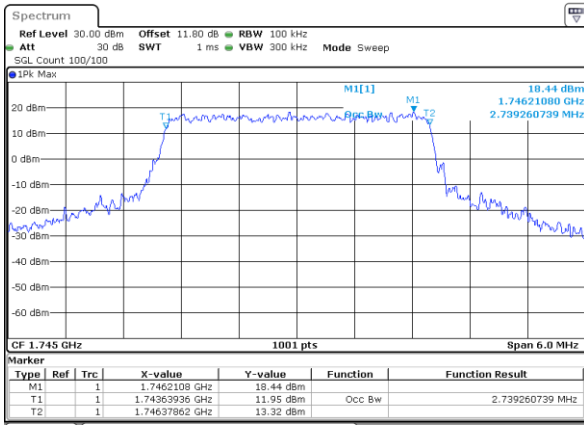

LTE Band 66

Middle Channel / 1.4MHz / QPSK

Date: 29.MAY.2024 05:16:25

Middle Channel / 1.4MHz / 16QAM

Date: 29.MAY.2024 05:16:50

Middle Channel / 3MHz / QPSK

Date: 29.MAY.2024 05:38:55

Middle Channel / 3MHz / 16QAM