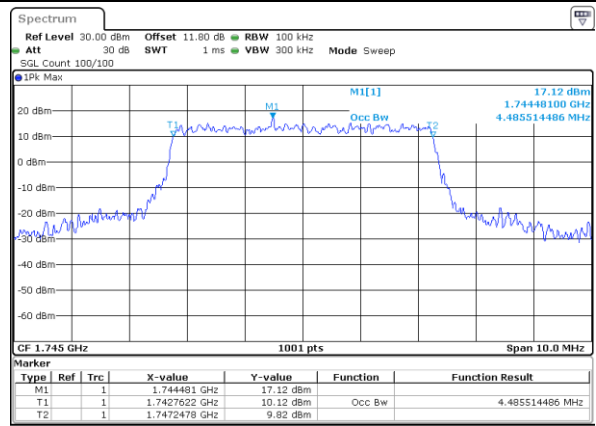

LTE Band 66

Middle Channel / 1.4MHz / QPSK

Date: 29.MAY.2024 05:16:25

Middle Channel / 1.4MHz / 16QAM

Date: 29.MAY.2024 05:16:50

Middle Channel / 3MHz / QPSK

Date: 29.MAY.2024 05:38:55

Middle Channel / 3MHz / 16QAM

Date: 29.MAY.2024 05:31:21

Middle Channel / 5MHz / QPSK

Date: 29.MAY.2024 05:41:47

Middle Channel / 5MHz / 16QAM

Date: 29.MAY.2024 05:42:12

LTE Band 66

Middle Channel / 10MHz / QPSK

Date: 29_MAY.2024 05:48:00