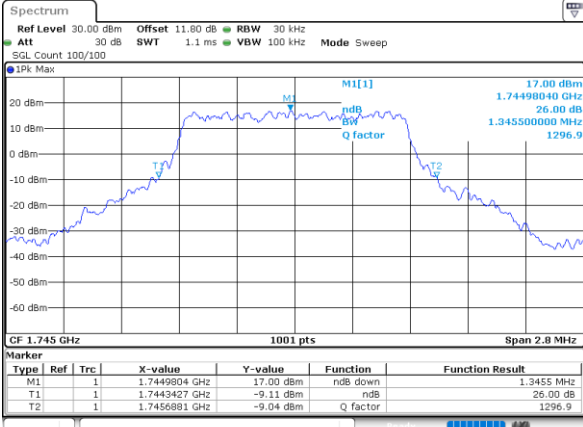

LTE Band 66

Middle Channel / 1.4MHz / QPSK

Date: 29_MAY.2024 05:17:15