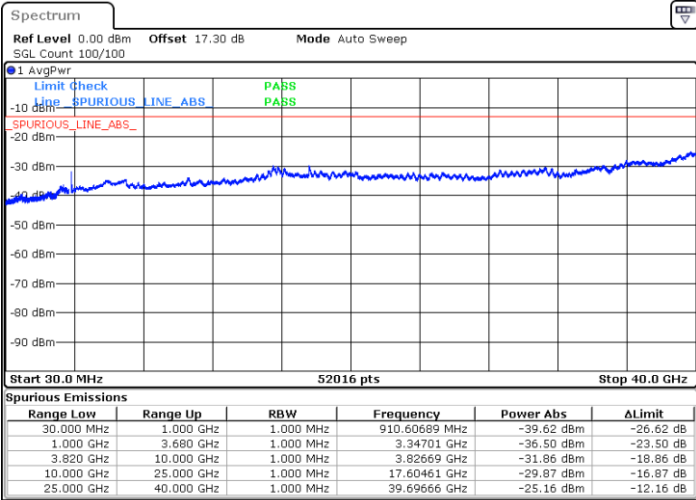

LTE Band 43C / 10MHz+20MHz

QPSK

Lowest Channel / 1RB0 and 1RB99

Lowest Channel / 1RB49 and 1RB0

Date: 2.JUL.2024 13:32:13

Date: 2.JUL.2024 13:30:51

Middle Channel / 1RB0 and 1RB99

Middle Channel / 1RB49 and 1RB0

Date: 2.JUL.2024 13:35:29

Date: 2.JUL.2024 13:34:07

LTE Band 43C / 10MHz+20MHz

QPSK

Highest Channel / 1RB0 and 1RB99

Highest Channel / 1RB49 and 1RB0

Date: 2.JUL.2024 13:49:54

Date: 2.JUL.2024 13:48:32

LTE Band 43C / 15MHz+20MHz

QPSK

Lowest Channel / 1RB0 and 1RB99

Lowest Channel / 1RB74 and 1RB0

Date: 2.JUL.2024 14:35:45

Date: 2.JUL.2024 14:37:07

Middle Channel / 1RB0 and 1RB99

Middle Channel / 1RB74 and 1RB0

Date: 2.JUL.2024 14:39:00

Date: 2.JUL.2024 14:40:22

LTE Band 43C / 15MHz+20MHz

QPSK

Highest Channel / 1RB0 and 1RB99

Highest Channel / 1RB74 and 1RB0

Date: 2.JUL.2024 14:53:24

Date: 2.JUL.2024 14:54:46