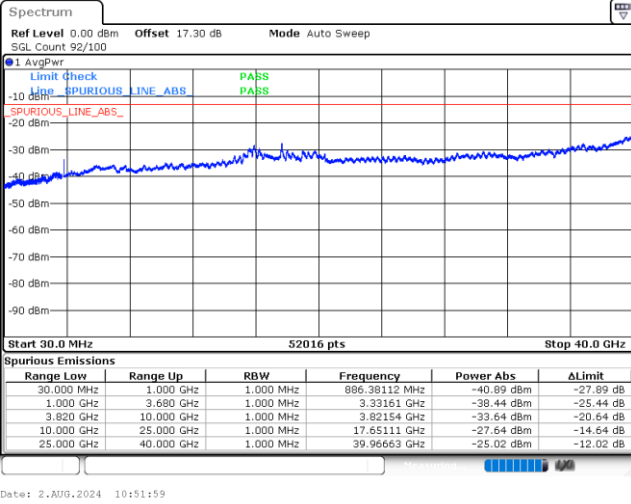

LTE Band 43C / 10MHz+15MHz

QPSK

Lowest Channel / 1RB0 and 1RB74

Lowest Channel / 1RB49 and 1RB0

MiddleChannel / 1RB0 and 1RB74

Middle Channel / 1RB49 and 1RB0

LTE Band 43C / 10MHz+15MHz

QPSK

Highest Channel / 1RB0 and 1RB74

Highest Channel / 1RB49 and 1RB0

LTE Band 43C / 15MHz+10MHz

QPSK

Lowest Channel / 1RB0 and 1RB49

Lowest Channel / 1RB74 and 1RB0

MiddleChannel / 1RB0 and 1RB49

Middle Channel / 1RB74 and 1RB0

LTE Band 43C / 15MHz+10MHz

QPSK

Highest Channel / 1RB0 and 1RB49

Highest Channel / 1RB74 and 1RB0

Date: 2.AUG.2024 10:51:59

Date: 2.AUG.2024 10:50:41

LTE Band 43C / 15MHz+15MHz

QPSK

Lowest Channel / 1RB0 and 1RB74

Lowest Channel / 1RB74 and 1RB0

MiddleChannel / 1RB0 and 1RB74

Middle Channel / 1RB74 and 1RB0

LTE Band 43C / 15MHz+15MHz

QPSK

Highest Channel / 1RB0 and 1RB74

Highest Channel / 1RB74 and 1RB0