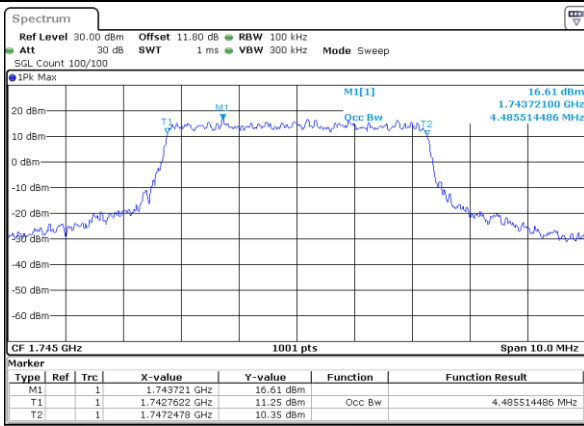

Date: 29_MAY.2024 06:12:07

Middle Channel / 15MHz / 256QAM

Date: 29_MAY.2024 06:29:27

Middle Channel / 20MHz / 256QAM

Date: 29_MAY.2024 06:32:46

Occupied Bandwidth

Mode	LTE Band 66 : 99%OBW(MHz)											
BW	1.4MHz		3MHz		5MHz		10MHz		15MHz		20MHz	
Mod.	QPSK	16QAM	QPSK	16QAM	QPSK	16QAM	QPSK	16QAM	QPSK	16QAM	QPSK	16QAM
Middle CH	1.09	1.09	2.73	2.72	4.48	4.48	9.05	9.07	13.45	13.48	17.90	17.90
Mode	LTE Band 66 : 99%OBW(MHz)											
BW	1.4MHz		3MHz		5MHz		10MHz		15MHz		20MHz	
Mod.	64QAM	256QAM	64QAM	256QAM	64QAM	256QAM	64QAM	256QAM	64QAM	256QAM	64QAM	256QAM
Middle CH	1.08	1.09	2.73	2.72	4.48	4.50	9.03	9.05	13.48	13.42	17.98	17.86

LTE Band 66

Middle Channel / 1.4MHz / QPSK

Date: 29.MAY.2024 05:16:25

Middle Channel / 1.4MHz / 16QAM

Date: 29.MAY.2024 05:16:50

Middle Channel / 3MHz / QPSK

Date: 29.MAY.2024 05:38:55

Middle Channel / 3MHz / 16QAM

Date: 29.MAY.2024 05:31:21

Middle Channel / 5MHz / QPSK

Date: 29.MAY.2024 05:41:47

Middle Channel / 5MHz / 16QAM

Date: 29.MAY.2024 05:42:12

LTE Band 66

Middle Channel / 10MHz / QPSK

Date: 29_MAY.2024 05:48:00