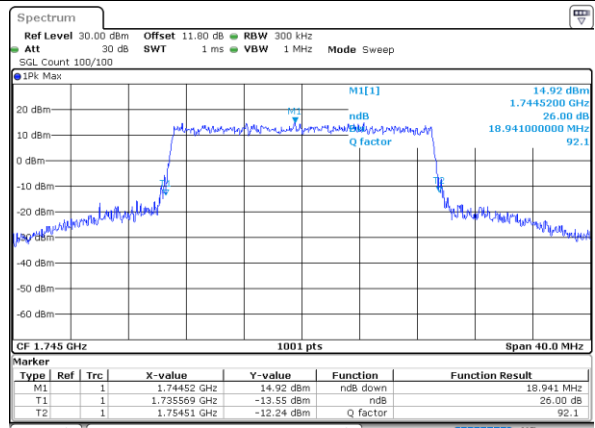

Middle Channel / 10MHz / 16QAM

Date: 29_MAY.2024 05:49:15

Middle Channel / 15MHz / QPSK

Date: 29_MAY.2024 05:59:42

Middle Channel / 15MHz / 16QAM

Date: 29_MAY.2024 06:00:07

Middle Channel / 20MHz / QPSK

Date: 29_MAY.2024 06:05:55

Middle Channel / 20MHz / 16QAM

Date: 29_MAY.2024 06:06:20

LTE Band 66

Middle Channel / 1.4MHz / 64QAM

Date: 29_MAY.2024 05:26:11

Middle Channel / 3MHz / 64QAM

Date: 29_MAY.2024 05:35:31

Middle Channel / 5MHz / 64QAM