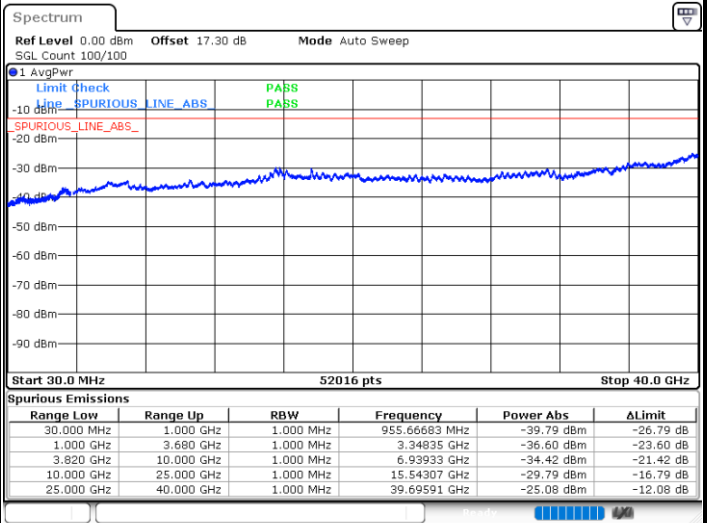

Date: 2.JUL.2024 13:35:29

Date: 2.JUL.2024 13:34:07

LTE Band 43C / 10MHz+20MHz

QPSK

Highest Channel / 1RB0 and 1RB99

Highest Channel / 1RB49 and 1RB0

Date: 2.JUL.2024 13:49:54

Date: 2.JUL.2024 13:48:32

LTE Band 43C / 15MHz+20MHz

QPSK

Lowest Channel / 1RB0 and 1RB99

Lowest Channel / 1RB74 and 1RB0

Date: 2.JUL.2024 14:35:45

Date: 2.JUL.2024 14:37:07

Middle Channel / 1RB0 and 1RB99

Middle Channel / 1RB74 and 1RB0

Date: 2.JUL.2024 14:39:00

Date: 2.JUL.2024 14:40:22

LTE Band 43C / 15MHz+20MHz

QPSK

Highest Channel / 1RB0 and 1RB99

Highest Channel / 1RB74 and 1RB0

Date: 2.JUL.2024 14:53:24

Date: 2.JUL.2024 14:54:46