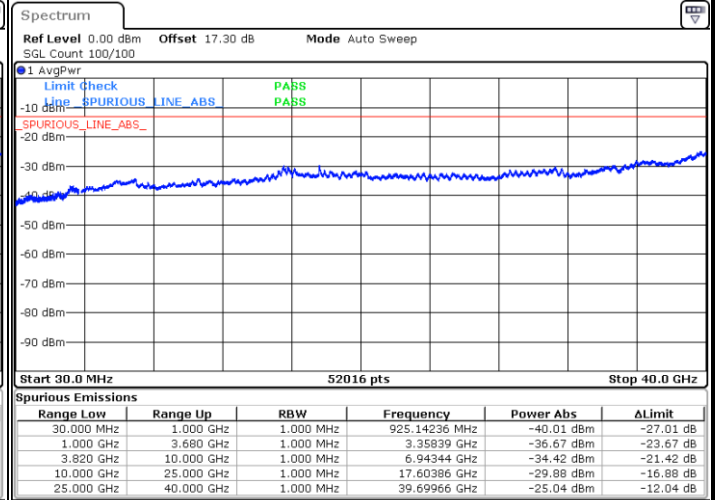

LTE Band 43C / 10MHz+20MHz

QPSK

Lowest Channel / 1RB0 and 1RB99

Lowest Channel / 1RB49 and 1RB0

Date: 2.JUL.2024 13:32:13

Date: 2.JUL.2024 13:30:51

Middle Channel / 1RB0 and 1RB99

Middle Channel / 1RB49 and 1RB0

Date: 2.JUL.2024 13:35:29

Date: 2.JUL.2024 13:34:07

LTE Band 43C / 10MHz+20MHz

QPSK

Highest Channel / 1RB0 and 1RB99

Highest Channel / 1RB49 and 1RB0

Date: 2.JUL.2024 13:49:54

Date: 2.JUL.2024 13:48:32

LTE Band 43C / 15MHz+20MHz

QPSK

Lowest Channel / 1RB0 and 1RB99

Lowest Channel / 1RB74 and 1RB0

Date: 2.JUL.2024 14:35:45

Date: 2.JUL.2024 14:37:07

Middle Channel / 1RB0 and 1RB99

Middle Channel / 1RB74 and 1RB0

Date: 2.JUL.2024 14:39:00

Date: 2.JUL.2024 14:40:22

LTE Band 43C / 15MHz+20MHz

QPSK

Highest Channel / 1RB0 and 1RB99

Highest Channel / 1RB74 and 1RB0

Date: 2.JUL.2024 14:53:24

Date: 2.JUL.2024 14:54:46