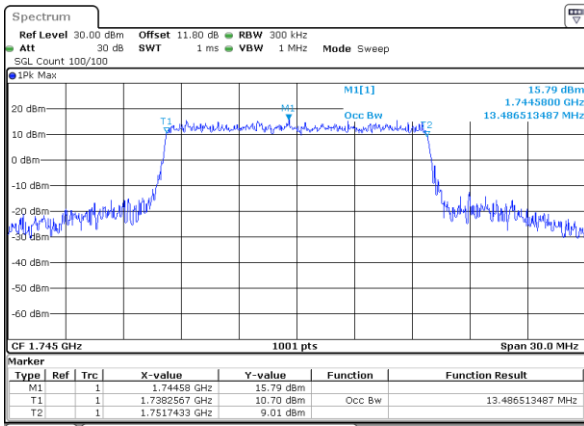

Middle Channel / 20MHz / 16QAM

Date: 29_MAY.2024 06:10:30

LTE Band 66

Middle Channel / 1.4MHz / 64QAM

Middle Channel / 3MHz / 64QAM

Middle Channel / 5MHz / 64QAM

Middle Channel / 10MHz / 64QAM

Middle Channel / 15MHz / 64QAM

Middle Channel / 20MHz / 64QAM