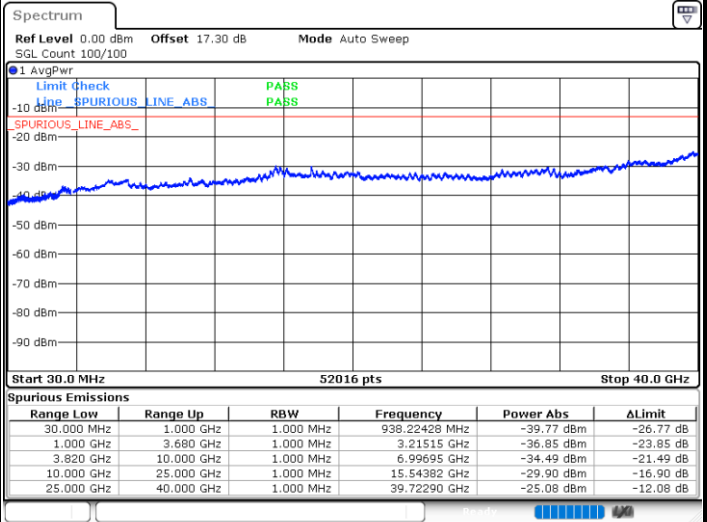

LTE Band 43C / 20MHz+10MHz

QPSK

Lowest Channel / 1RB0 and 1RB49

Lowest Channel / 1RB99 and 1RB0

Date: 2.JUL.2024 14:04:16

Date: 2.JUL.2024 14:02:54

Middle Channel / 1RB0 and 1RB49

Middle Channel / 1RB99 and 1RB0

Date: 2.JUL.2024 14:07:32

Date: 2.JUL.2024 14:06:09

LTE Band 43C / 20MHz+10MHz

QPSK

Highest Channel / 1RB0 and 1RB49

Highest Channel / 1RB99 and 1RB0

Date: 2.JUL.2024 14:20:53

Date: 2.JUL.2024 14:22:15

LTE Band 43C / 20MHz+15MHz

QPSK

Lowest Channel / 1RB0 and 1RB74

Lowest Channel / 1RB99 and 1RB0

Date: 2.JUL.2024 15:07:46

Date: 2.JUL.2024 15:09:07

Middle Channel / 1RB0 and 1RB74

Middle Channel / 1RB99 and 1RB0

Date: 2.JUL.2024 15:11:01

Date: 2.JUL.2024 15:12:23

LTE Band 43C / 20MHz+15MHz

QPSK

Highest Channel / 1RB0 and 1RB74

Highest Channel / 1RB99 and 1RB0

Date: 2.JUL.2024 15:25:43

Date: 2.JUL.2024 15:27:05