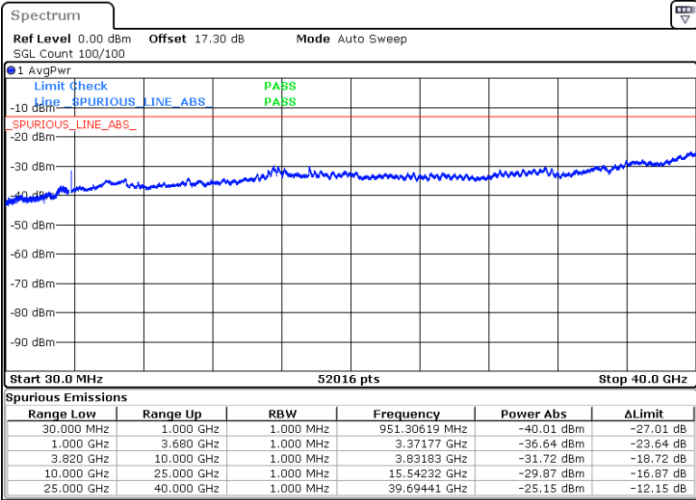

LTE Band 43C / 20MHz+15MHz

QPSK

Lowest Channel / 1RB0 and 1RB74

Lowest Channel / 1RB99 and 1RB0

Date: 2.JUL.2024 15:07:46

Date: 2.JUL.2024 15:09:07

Middle Channel / 1RB0 and 1RB74

Middle Channel / 1RB99 and 1RB0

Date: 2.JUL.2024 15:11:01

Date: 2.JUL.2024 15:12:23

LTE Band 43C / 20MHz+15MHz

QPSK

Highest Channel / 1RB0 and 1RB74

Highest Channel / 1RB99 and 1RB0

Date: 2.JUL.2024 15:25:43

Date: 2.JUL.2024 15:27:05

LTE Band 43C / 20MHz+20MHz

QPSK

Lowest Channel / 1RB0 and 1RB99

Lowest Channel / 1RB99 and 1RB0

Date: 2.JUL.2024 15:39:44

Date: 2.JUL.2024 15:41:05

MiddleChannel / 1RB0 and 1RB99

Middle Channel / 1RB99 and 1RB0

Date: 2.JUL.2024 15:42:56

Date: 2.JUL.2024 15:44:17

LTE Band 43C / 20MHz+20MHz

QPSK

Highest Channel / 1RB0 and 1RB99

Highest Channel / 1RB99 and 1RB0

Date: 2.JUL.2024 15:57:01

Date: 2.JUL.2024 15:58:22