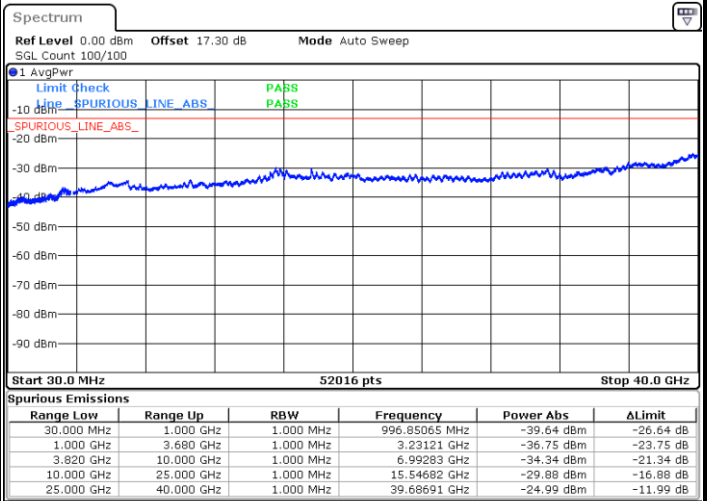

Date: 2.JUL.2024 13:17:23

Date: 2.JUL.2024 13:16:01

LTE Band 43C / 20MHz+5MHz

QPSK

Highest Channel / 1RB0 and 1RB24

Highest Channel / 1RB99 and 1RB0

Date: 2.JUL.2024 11:56:20

Date: 2.JUL.2024 11:54:52

LTE Band 43C / 20MHz+10MHz

QPSK

Lowest Channel / 1RB0 and 1RB49

Lowest Channel / 1RB99 and 1RB0

Date: 2.JUL.2024 14:04:16

Date: 2.JUL.2024 14:02:54

Middle Channel / 1RB0 and 1RB49

Middle Channel / 1RB99 and 1RB0

Date: 2.JUL.2024 14:07:32

Date: 2.JUL.2024 14:06:09

LTE Band 43C / 20MHz+10MHz

QPSK

Highest Channel / 1RB0 and 1RB49

Highest Channel / 1RB99 and 1RB0

Date: 2.JUL.2024 14:20:53

Date: 2.JUL.2024 14:22:15