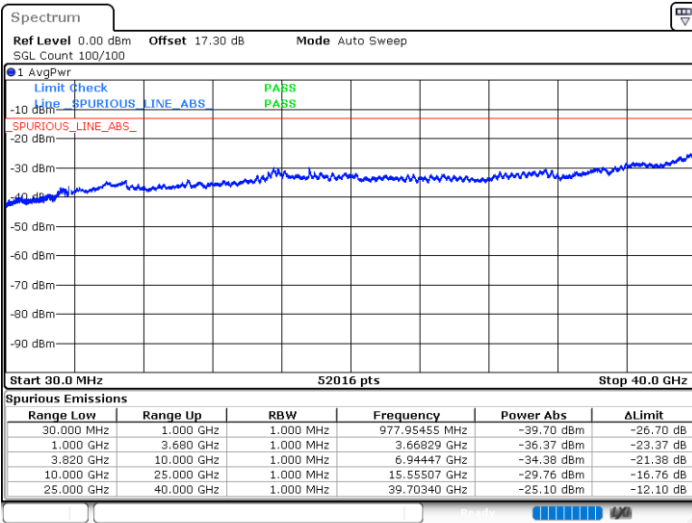

Date: 2.JUL.2024 14:07:32

Date: 2.JUL.2024 14:06:09

LTE Band 43C / 20MHz+10MHz

QPSK

Highest Channel / 1RB0 and 1RB49

Highest Channel / 1RB99 and 1RB0

Date: 2.JUL.2024 14:20:53

Date: 2.JUL.2024 14:22:15

LTE Band 43C / 20MHz+15MHz

QPSK

Lowest Channel / 1RB0 and 1RB74

Lowest Channel / 1RB99 and 1RB0

Date: 2.JUL.2024 15:07:46

Date: 2.JUL.2024 15:09:07

Middle Channel / 1RB0 and 1RB74

Middle Channel / 1RB99 and 1RB0

Date: 2.JUL.2024 15:11:01

Date: 2.JUL.2024 15:12:23

LTE Band 43C / 20MHz+15MHz

QPSK

Highest Channel / 1RB0 and 1RB74

Highest Channel / 1RB99 and 1RB0

Date: 2.JUL.2024 15:25:43

Date: 2.JUL.2024 15:27:05

LTE Band 43C / 20MHz+20MHz

QPSK

Lowest Channel / 1RB0 and 1RB99

Lowest Channel / 1RB99 and 1RB0

Date: 2.JUL.2024 15:39:44

Date: 2.JUL.2024 15:41:05

MiddleChannel / 1RB0 and 1RB99

Middle Channel / 1RB99 and 1RB0