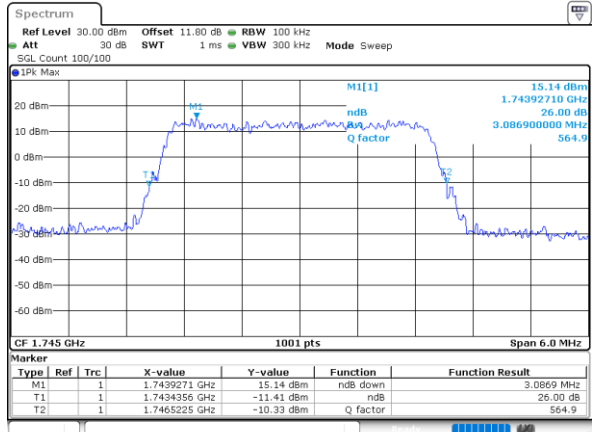

Middle Channel / 3MHz / 256QAM

Date: 29_MAY.2024 06:11:28