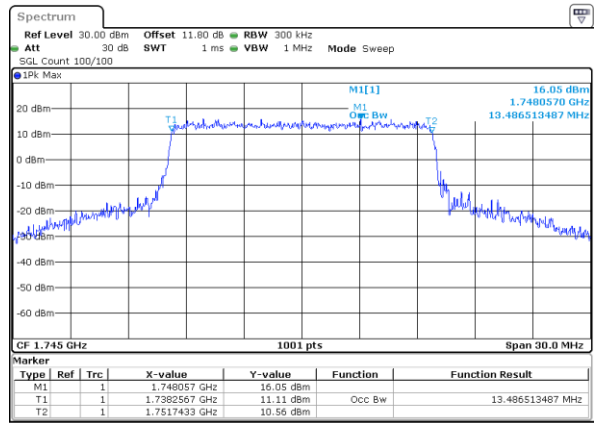

Date: 29.MAY.2024 05:31:21

Middle Channel / 5MHz / QPSK

Date: 29.MAY.2024 05:41:47

Middle Channel / 5MHz / 16QAM

Date: 29.MAY.2024 05:42:12

LTE Band 66

Middle Channel / 10MHz / QPSK

Date: 29_MAY.2024 05:48:00

Middle Channel / 10MHz / 16QAM

Date: 29_MAY.2024 05:48:25

Middle Channel / 15MHz / QPSK

Date: 29_MAY.2024 05:58:52

Middle Channel / 15MHz / 16QAM

Date: 29_MAY.2024 05:59:17

Middle Channel / 20MHz / QPSK

Date: 29_MAY.2024 06:05:04