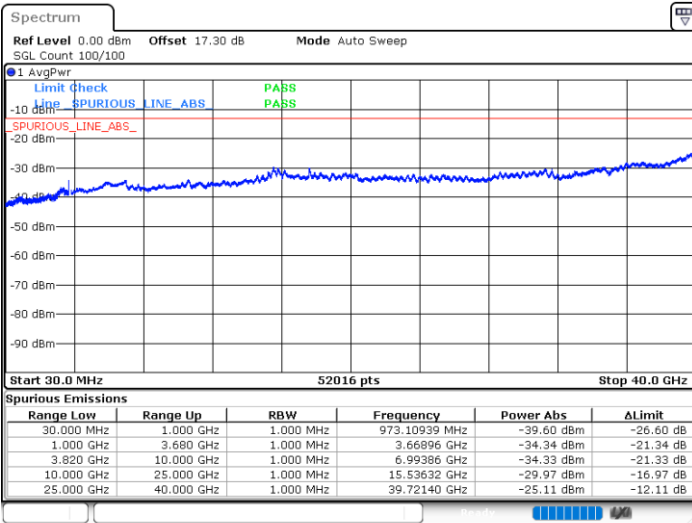

Date: 2.JUL.2024 13:35:29

Date: 2.JUL.2024 13:34:07

LTE Band 43C / 10MHz+20MHz

QPSK

Highest Channel / 1RB0 and 1RB99

Highest Channel / 1RB49 and 1RB0

Date: 2.JUL.2024 13:49:54

Date: 2.JUL.2024 13:48:32

LTE Band 43C / 15MHz+20MHz

QPSK

Lowest Channel / 1RB0 and 1RB99

Lowest Channel / 1RB74 and 1RB0

Date: 2.JUL.2024 14:35:45

Date: 2.JUL.2024 14:37:07

Middle Channel / 1RB0 and 1RB99

Middle Channel / 1RB74 and 1RB0

Date: 2.JUL.2024 14:39:00

Date: 2.JUL.2024 14:40:22

LTE Band 43C / 15MHz+20MHz

QPSK

Highest Channel / 1RB0 and 1RB99

Highest Channel / 1RB74 and 1RB0

Date: 2.JUL.2024 14:53:24

Date: 2.JUL.2024 14:54:46

LTE Band 43C / 20MHz+5MHz

QPSK

Lowest Channel / 1RB0 and 1RB24

Lowest Channel / 1RB99 and 1RB0

Date: 2.JUL.2024 11:25:19

Date: 2.JUL.2024 11:23:20

Middle Channel / 1RB0 and 1RB24

Middle Channel / 1RB99 and 1RB0