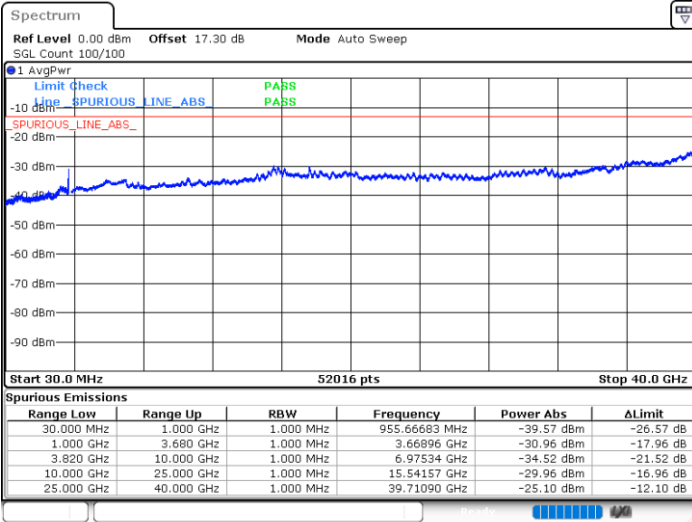

LTE Band 43C / 20MHz+10MHz

QPSK

Lowest Channel / 1RB0 and 1RB49

Lowest Channel / 1RB99 and 1RB0

Date: 2.JUL.2024 14:04:16

Date: 2.JUL.2024 14:02:54

Middle Channel / 1RB0 and 1RB49

Middle Channel / 1RB99 and 1RB0

Date: 2.JUL.2024 14:07:32

Date: 2.JUL.2024 14:06:09

LTE Band 43C / 20MHz+10MHz

QPSK

Highest Channel / 1RB0 and 1RB49

Highest Channel / 1RB99 and 1RB0

Date: 2.JUL.2024 14:20:53

Date: 2.JUL.2024 14:22:15

LTE Band 43C / 20MHz+15MHz

QPSK

Lowest Channel / 1RB0 and 1RB74

Lowest Channel / 1RB99 and 1RB0

Date: 2.JUL.2024 15:07:46

Date: 2.JUL.2024 15:09:07

Middle Channel / 1RB0 and 1RB74

Middle Channel / 1RB99 and 1RB0

Date: 2.JUL.2024 15:11:01

Date: 2.JUL.2024 15:12:23

LTE Band 43C / 20MHz+15MHz

QPSK

Highest Channel / 1RB0 and 1RB74

Highest Channel / 1RB99 and 1RB0

Date: 2.JUL.2024 15:25:43

Date: 2.JUL.2024 15:27:05