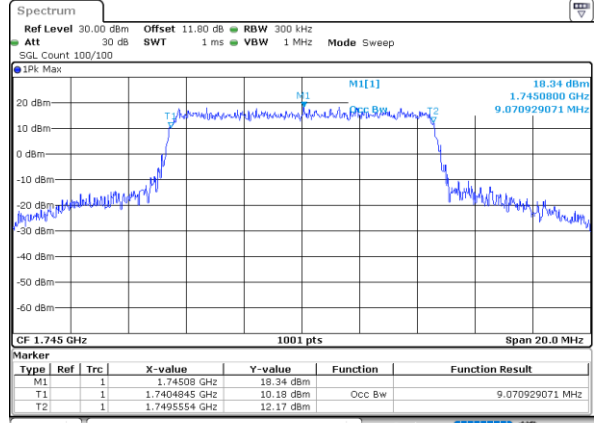

Middle Channel / 10MHz / 16QAM

Date: 29_MAY.2024 05:48:25