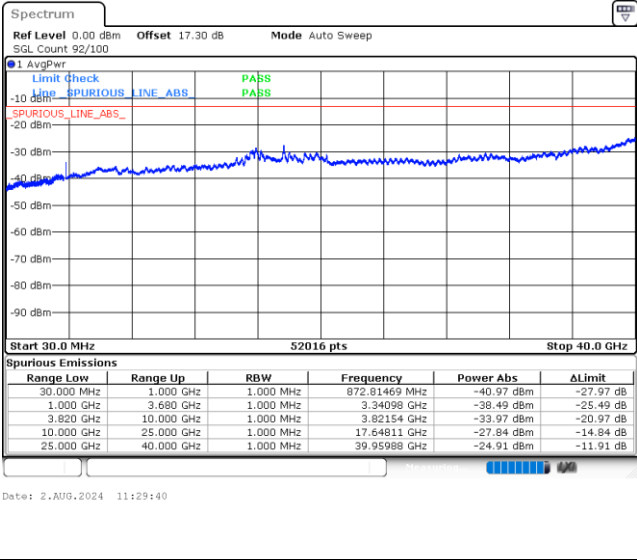

Date: 2.JUL.2024 15:42:56

Date: 2.JUL.2024 15:44:17

LTE Band 43C / 20MHz+20MHz

QPSK

Highest Channel / 1RB0 and 1RB99

Highest Channel / 1RB99 and 1RB0

Date: 2.JUL.2024 15:57:01

Date: 2.JUL.2024 15:58:22

LTE Band 43C / 10MHz+15MHz

QPSK

Lowest Channel / 1RB0 and 1RB74

Lowest Channel / 1RB49 and 1RB0

MiddleChannel / 1RB0 and 1RB74

Middle Channel / 1RB49 and 1RB0

LTE Band 43C / 10MHz+15MHz

QPSK

Highest Channel / 1RB0 and 1RB74

Highest Channel / 1RB49 and 1RB0

LTE Band 43C / 15MHz+10MHz

QPSK

Lowest Channel / 1RB0 and 1RB49

Lowest Channel / 1RB74 and 1RB0

MiddleChannel / 1RB0 and 1RB49

Middle Channel / 1RB74 and 1RB0

LTE Band 43C / 15MHz+10MHz

QPSK

Highest Channel / 1RB0 and 1RB49

Highest Channel / 1RB74 and 1RB0

Date: 2.AUG.2024 10:51:59

Date: 2.AUG.2024 10:50:41

LTE Band 43C / 15MHz+15MHz

QPSK