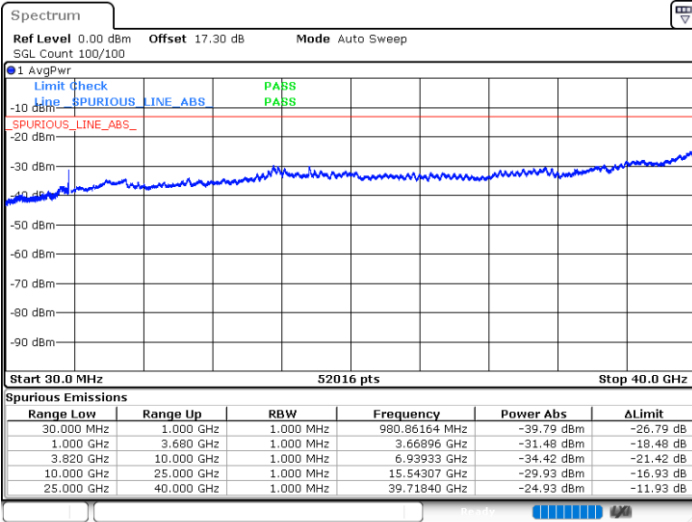

LTE Band 43C / 10MHz+20MHz

QPSK

Lowest Channel / 1RB0 and 1RB99

Lowest Channel / 1RB49 and 1RB0

Date: 2.JUL.2024 13:32:13

Date: 2.JUL.2024 13:30:51

Middle Channel / 1RB0 and 1RB99

Middle Channel / 1RB49 and 1RB0

Date: 2.JUL.2024 13:35:29

Date: 2.JUL.2024 13:34:07

LTE Band 43C / 10MHz+20MHz

QPSK

Highest Channel / 1RB0 and 1RB99

Highest Channel / 1RB49 and 1RB0

Date: 2.JUL.2024 13:49:54

Date: 2.JUL.2024 13:48:32

LTE Band 43C / 15MHz+20MHz

QPSK

Lowest Channel / 1RB0 and 1RB99

Lowest Channel / 1RB74 and 1RB0

Date: 2.JUL.2024 14:35:45

Date: 2.JUL.2024 14:37:07

Middle Channel / 1RB0 and 1RB99

Middle Channel / 1RB74 and 1RB0

Date: 2.JUL.2024 14:39:00

Date: 2.JUL.2024 14:40:22

LTE Band 43C / 15MHz+20MHz

QPSK

Highest Channel / 1RB0 and 1RB99

Highest Channel / 1RB74 and 1RB0

Date: 2.JUL.2024 14:53:24

Date: 2.JUL.2024 14:54:46