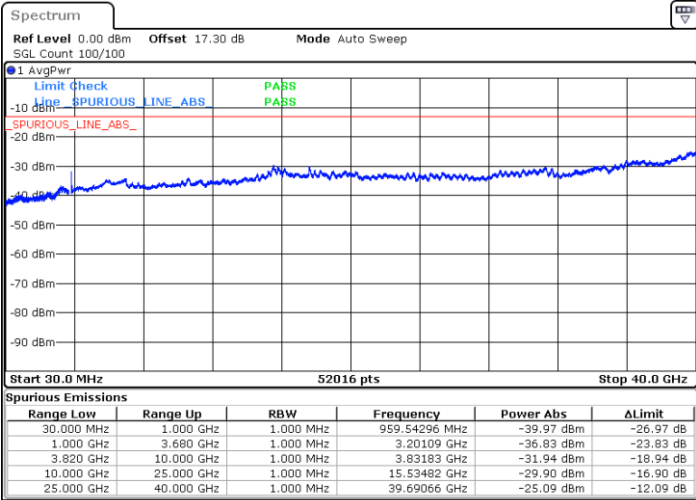

LTE Band 43C / 15MHz+20MHz

QPSK

Lowest Channel / 1RB0 and 1RB99

Lowest Channel / 1RB74 and 1RB0

Date: 2.JUL.2024 14:35:45

Date: 2.JUL.2024 14:37:07

Middle Channel / 1RB0 and 1RB99

Middle Channel / 1RB74 and 1RB0

Date: 2.JUL.2024 14:39:00

Date: 2.JUL.2024 14:40:22

LTE Band 43C / 15MHz+20MHz

QPSK

Highest Channel / 1RB0 and 1RB99

Highest Channel / 1RB74 and 1RB0

Date: 2.JUL.2024 14:53:24

Date: 2.JUL.2024 14:54:46

LTE Band 43C / 20MHz+5MHz

QPSK

Lowest Channel / 1RB0 and 1RB24

Lowest Channel / 1RB99 and 1RB0

Date: 2.JUL.2024 11:25:19

Date: 2.JUL.2024 11:23:20

Middle Channel / 1RB0 and 1RB24

Middle Channel / 1RB99 and 1RB0

Date: 2.JUL.2024 13:17:23

Date: 2.JUL.2024 13:16:01

LTE Band 43C / 20MHz+5MHz

QPSK

Highest Channel / 1RB0 and 1RB24

Highest Channel / 1RB99 and 1RB0

Date: 2.JUL.2024 11:56:20

Date: 2.JUL.2024 11:54:52