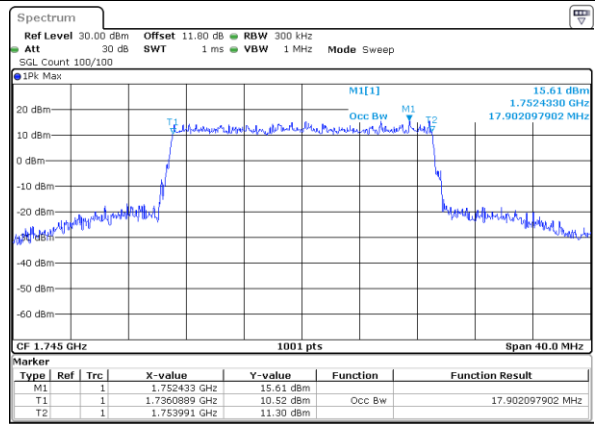

Middle Channel / 20MHz / 16QAM

Date: 29_MAY.2024 06:10:30