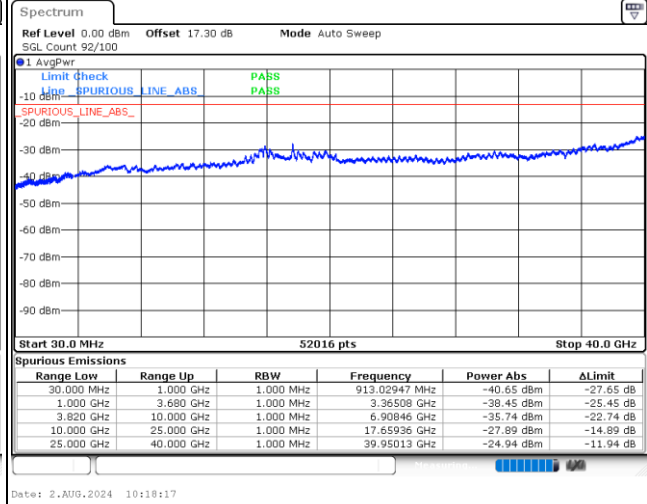

LTE Band 43C / 15MHz+10MHz

QPSK

Highest Channel / 1RB0 and 1RB49

Highest Channel / 1RB74 and 1RB0

Date: 2.AUG.2024 10:51:59

Date: 2.AUG.2024 10:50:41

LTE Band 43C / 15MHz+15MHz

QPSK

Lowest Channel / 1RB0 and 1RB74

Lowest Channel / 1RB74 and 1RB0

MiddleChannel / 1RB0 and 1RB74

Middle Channel / 1RB74 and 1RB0

LTE Band 43C / 15MHz+15MHz

QPSK

Highest Channel / 1RB0 and 1RB74

Highest Channel / 1RB74 and 1RB0

Date: 2.AUG.2024 10:19:34

Date: 2.AUG.2024 10:18:17

LTE Band 66

Peak-to-Average Ratio

Mode	LTE Band 66 / 20MHz				
Mod.	QPSK	16QAM	64QAM	256QAM	Limit: 13dB
RB Size	Full RB	Full RB	Full RB	Full RB	Result
Middle CH	4.26	5.45	6.23	6.58	PASS

26dB Bandwidth

Mode	LTE Band 66 : 26dB BW(MHz)											
BW	1.4MHz		3MHz		5MHz		10MHz		15MHz		20MHz	
Mod.	QPSK	16QAM	QPSK	16QAM	QPSK	16QAM	QPSK	16QAM	QPSK	16QAM	QPSK	16QAM
Middle CH	1.34	1.36	2.99	3.03	4.95	5.01	9.78	9.83	14.41	14.41	19.10	18.94
Mode	LTE Band 66 : 26dB BW(MHz)											
BW	1.4MHz		3MHz		5MHz		10MHz		15MHz		20MHz	
Mod.	64QAM	256QAM	64QAM	256QAM	64QAM	256QAM	64QAM	256QAM	64QAM	256QAM	64QAM	256QAM
Middle CH	1.27	1.30	3.08	3.08	4.94	5.06	9.83	9.83	14.44	14.53	18.90	18.86