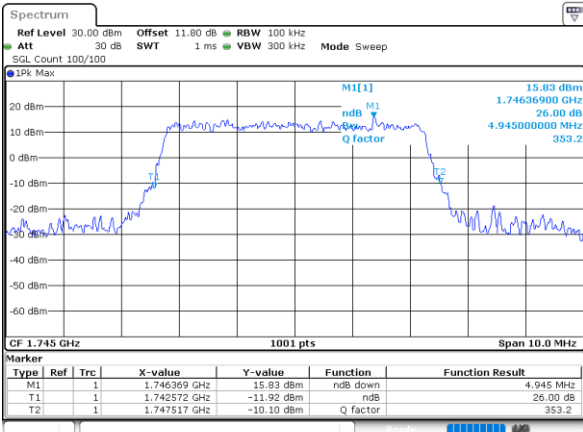

Middle Channel / 20MHz / 16QAM

Date: 29_MAY.2024 06:06:20

LTE Band 66

Middle Channel / 1.4MHz / 64QAM

Date: 29_MAY.2024 05:26:11

Middle Channel / 3MHz / 64QAM

Date: 29_MAY.2024 05:35:31

Middle Channel / 5MHz / 64QAM

Date: 29_MAY.2024 05:38:40

Middle Channel / 10MHz / 64QAM

Date: 29_MAY.2024 05:52:35

Middle Channel / 15MHz / 64QAM

Date: 29_MAY.2024 05:55:44

Middle Channel / 20MHz / 64QAM

Date: 29_MAY.2024 06:09:39

LTE Band 66