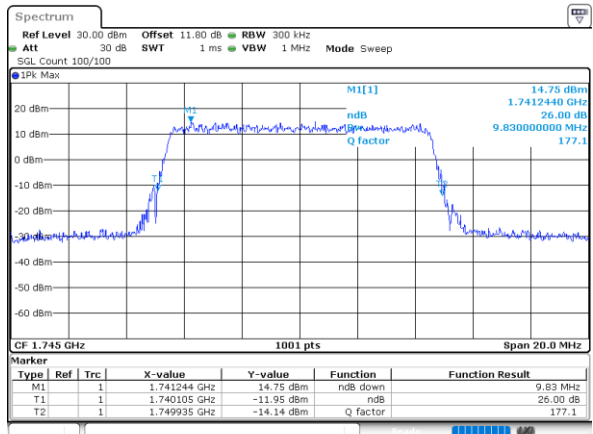

Date: 29_MAY.2024 05:38:40

Middle Channel / 10MHz / 64QAM

Date: 29_MAY.2024 05:52:35

Middle Channel / 15MHz / 64QAM

Date: 29_MAY.2024 05:55:44

Middle Channel / 20MHz / 64QAM

Date: 29_MAY.2024 06:09:39

LTE Band 66

Middle Channel / 1.4MHz / 256QAM

Date: 29_MAY.2024 06:15:11

Middle Channel / 3MHz / 256QAM

Date: 29_MAY.2024 06:11:28

Middle Channel / 5MHz / 256QAM

Date: 29_MAY.2024 06:22:48

Middle Channel / 10MHz / 256QAM

Date: 29_MAY.2024 06:12:07

Middle Channel / 15MHz / 256QAM

Date: 29_MAY.2024 06:29:27

Middle Channel / 20MHz / 256QAM

Date: 29_MAY.2024 06:32:46

Occupied Bandwidth

Mode	LTE Band 66 : 99%OBW(MHz)											
BW	1.4MHz		3MHz		5MHz		10MHz		15MHz		20MHz	
Mod.	QPSK	16QAM	QPSK	16QAM	QPSK	16QAM	QPSK	16QAM	QPSK	16QAM	QPSK	16QAM
Middle CH	1.09	1.09	2.73	2.72	4.48	4.48	9.05	9.07	13.45	13.48	17.90	17.90
Mode	LTE Band 66 : 99%OBW(MHz)											
BW	1.4MHz		3MHz		5MHz		10MHz		15MHz		20MHz	
Mod.	64QAM	256QAM	64QAM	256QAM	64QAM	256QAM	64QAM	256QAM	64QAM	256QAM	64QAM	256QAM
Middle CH	1.08	1.09	2.73	2.72	4.48	4.50	9.03	9.05	13.48	13.42	17.98	17.86