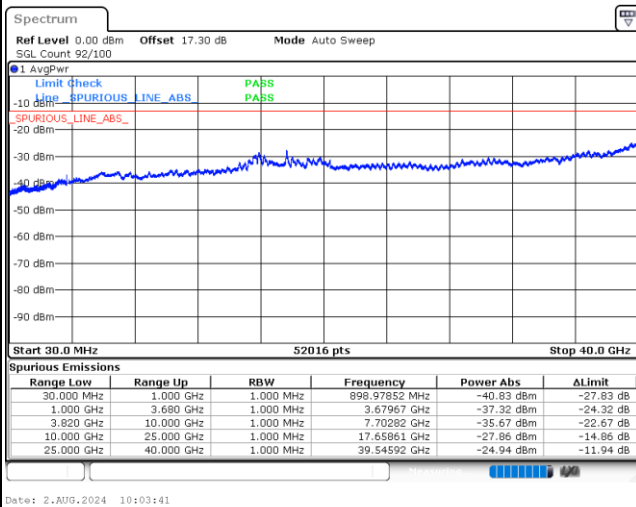

Highest Channel / 1RB0 and 1RB74

Highest Channel / 1RB49 and 1RB0

LTE Band 43C / 15MHz+10MHz

QPSK

Lowest Channel / 1RB0 and 1RB49

Lowest Channel / 1RB74 and 1RB0

MiddleChannel / 1RB0 and 1RB49

Middle Channel / 1RB74 and 1RB0

LTE Band 43C / 15MHz+10MHz

QPSK

Highest Channel / 1RB0 and 1RB49

Highest Channel / 1RB74 and 1RB0

Date: 2.AUG.2024 10:51:59

Date: 2.AUG.2024 10:50:41

LTE Band 43C / 15MHz+15MHz

QPSK

Lowest Channel / 1RB0 and 1RB74

Lowest Channel / 1RB74 and 1RB0

MiddleChannel / 1RB0 and 1RB74

Middle Channel / 1RB74 and 1RB0

LTE Band 43C / 15MHz+15MHz

QPSK

Highest Channel / 1RB0 and 1RB74

Highest Channel / 1RB74 and 1RB0

Date: 2.AUG.2024 10:19:34

Date: 2.AUG.2024 10:18:17

LTE Band 66

Peak-to-Average Ratio

Mode	LTE Band 66 / 20MHz				
Mod.	QPSK	16QAM	64QAM	256QAM	Limit: 13dB
RB Size	Full RB	Full RB	Full RB	Full RB	Result
Middle CH	4.26	5.45	6.23	6.58	PASS