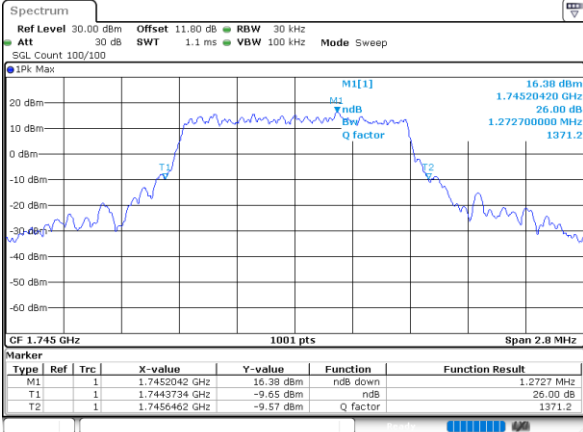

Middle Channel / 20MHz / 16QAM

Date: 29_MAY.2024 06:06:20

LTE Band 66

Middle Channel / 1.4MHz / 64QAM

Date: 29_MAY.2024 05:26:11

Middle Channel / 3MHz / 64QAM

Date: 29_MAY.2024 05:35:31

Middle Channel / 5MHz / 64QAM

Date: 29_MAY.2024 05:38:40

Middle Channel / 10MHz / 64QAM

Date: 29_MAY.2024 05:52:35

Middle Channel / 15MHz / 64QAM

Date: 29_MAY.2024 05:55:44

Middle Channel / 20MHz / 64QAM

Date: 29_MAY.2024 06:09:39

LTE Band 66