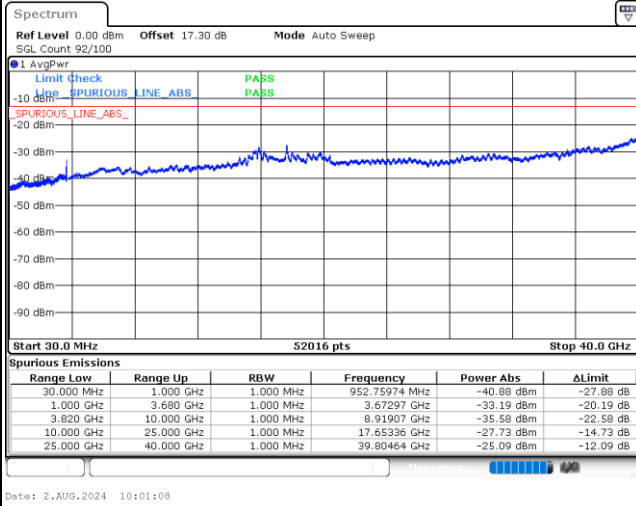

Highest Channel / 1RB0 and 1RB74

Highest Channel / 1RB49 and 1RB0

LTE Band 43C / 15MHz+10MHz

QPSK

Lowest Channel / 1RB0 and 1RB49

Lowest Channel / 1RB74 and 1RB0

MiddleChannel / 1RB0 and 1RB49

Middle Channel / 1RB74 and 1RB0

LTE Band 43C / 15MHz+10MHz

QPSK

Highest Channel / 1RB0 and 1RB49

Highest Channel / 1RB74 and 1RB0

Date: 2.AUG.2024 10:51:59

Date: 2.AUG.2024 10:50:41

LTE Band 43C / 15MHz+15MHz

QPSK

Lowest Channel / 1RB0 and 1RB74

Lowest Channel / 1RB74 and 1RB0

MiddleChannel / 1RB0 and 1RB74

Middle Channel / 1RB74 and 1RB0

LTE Band 43C / 15MHz+15MHz

QPSK

Highest Channel / 1RB0 and 1RB74

Highest Channel / 1RB74 and 1RB0

Date: 2.AUG.2024 10:19:34

Date: 2.AUG.2024 10:18:17

LTE Band 66

Peak-to-Average Ratio

Mode	LTE Band 66 / 20MHz				
Mod.	QPSK	16QAM	64QAM	256QAM	Limit: 13dB
RB Size	Full RB	Full RB	Full RB	Full RB	Result
Middle CH	4.26	5.45	6.23	6.58	PASS