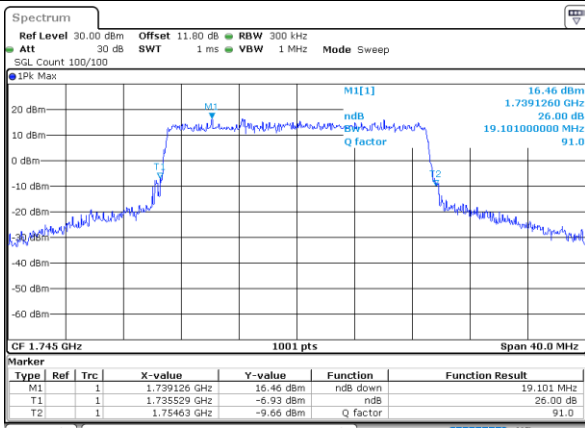

Middle Channel / 10MHz / 16QAM

Date: 29_MAY.2024 05:49:15

Middle Channel / 15MHz / QPSK

Date: 29_MAY.2024 05:59:42

Middle Channel / 15MHz / 16QAM

Date: 29_MAY.2024 06:00:07

Middle Channel / 20MHz / QPSK

Date: 29_MAY.2024 06:05:55