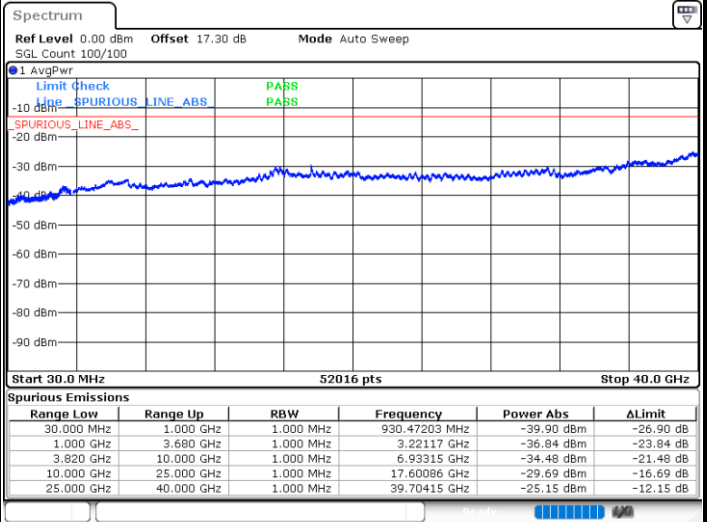

LTE Band 43C / 15MHz+20MHz

QPSK

Lowest Channel / 1RB0 and 1RB99

Lowest Channel / 1RB74 and 1RB0

Date: 2.JUL.2024 14:35:45

Date: 2.JUL.2024 14:37:07

Middle Channel / 1RB0 and 1RB99

Middle Channel / 1RB74 and 1RB0

Date: 2.JUL.2024 14:39:00

Date: 2.JUL.2024 14:40:22

LTE Band 43C / 15MHz+20MHz

QPSK

Highest Channel / 1RB0 and 1RB99

Highest Channel / 1RB74 and 1RB0

Date: 2.JUL.2024 14:53:24

Date: 2.JUL.2024 14:54:46

LTE Band 43C / 20MHz+5MHz

QPSK

Lowest Channel / 1RB0 and 1RB24

Lowest Channel / 1RB99 and 1RB0

Date: 2.JUL.2024 11:25:19

Date: 2.JUL.2024 11:23:20

Middle Channel / 1RB0 and 1RB24

Middle Channel / 1RB99 and 1RB0

Date: 2.JUL.2024 13:17:23

Date: 2.JUL.2024 13:16:01

LTE Band 43C / 20MHz+5MHz

QPSK

Highest Channel / 1RB0 and 1RB24

Highest Channel / 1RB99 and 1RB0

Date: 2.JUL.2024 11:56:20

Date: 2.JUL.2024 11:54:52