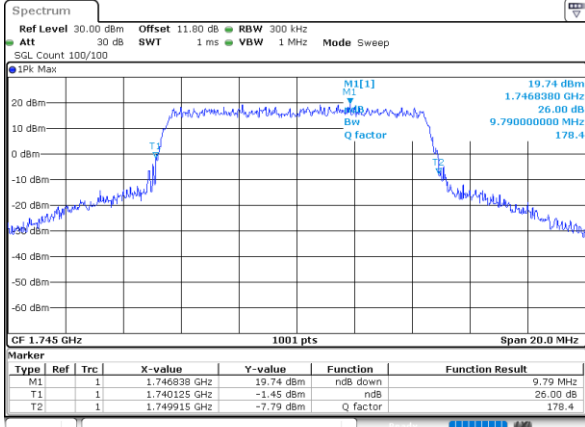

LTE Band 66

Middle Channel / 1.4MHz / QPSK

Date: 29_MAY.2024 05:17:15

Middle Channel / 1.4MHz / 16QAM

Date: 29_MAY.2024 05:17:41

Middle Channel / 3MHz / QPSK

Date: 29_MAY.2024 05:31:46

Middle Channel / 3MHz / 16QAM

Date: 29_MAY.2024 05:32:11

Middle Channel / 5MHz / QPSK

Date: 29_MAY.2024 05:42:37

Middle Channel / 5MHz / 16QAM

Date: 29_MAY.2024 05:43:02

LTE Band 66

Middle Channel / 10MHz / QPSK

Date: 29_MAY.2024 05:48:50