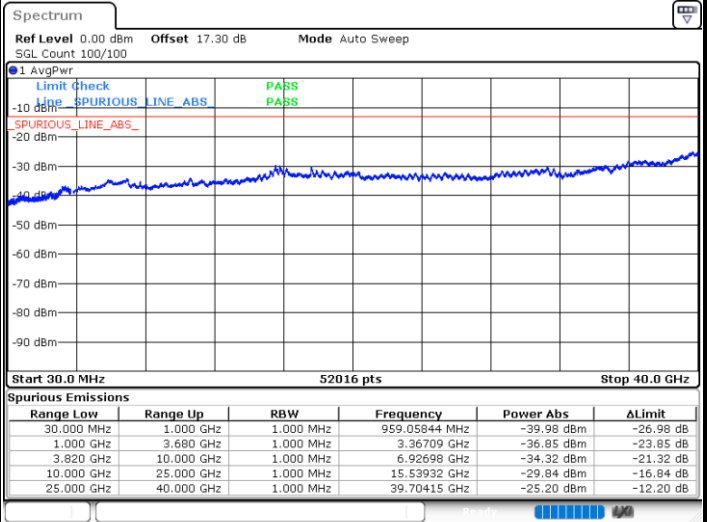

LTE Band 43C / 10MHz+20MHz

QPSK

Lowest Channel / 1RB0 and 1RB99

Lowest Channel / 1RB49 and 1RB0

Date: 2.JUL.2024 13:32:13

Date: 2.JUL.2024 13:30:51

Middle Channel / 1RB0 and 1RB99

Middle Channel / 1RB49 and 1RB0

Date: 2.JUL.2024 13:35:29

Date: 2.JUL.2024 13:34:07

LTE Band 43C / 10MHz+20MHz

QPSK

Highest Channel / 1RB0 and 1RB99

Highest Channel / 1RB49 and 1RB0

Date: 2.JUL.2024 13:49:54

Date: 2.JUL.2024 13:48:32

LTE Band 43C / 15MHz+20MHz

QPSK

Lowest Channel / 1RB0 and 1RB99

Lowest Channel / 1RB74 and 1RB0

Date: 2.JUL.2024 14:35:45

Date: 2.JUL.2024 14:37:07

Middle Channel / 1RB0 and 1RB99

Middle Channel / 1RB74 and 1RB0

Date: 2.JUL.2024 14:39:00

Date: 2.JUL.2024 14:40:22

LTE Band 43C / 15MHz+20MHz

QPSK

Highest Channel / 1RB0 and 1RB99

Highest Channel / 1RB74 and 1RB0

Date: 2.JUL.2024 14:53:24

Date: 2.JUL.2024 14:54:46