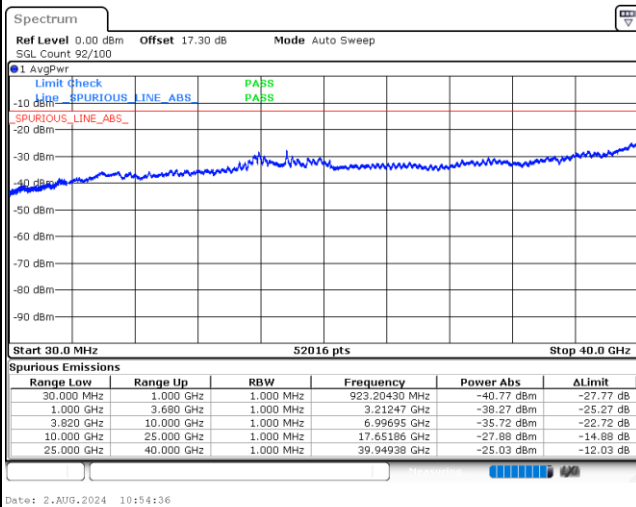

LTE Band 43C / 10MHz+15MHz

QPSK

Lowest Channel / 1RB0 and 1RB74

Lowest Channel / 1RB49 and 1RB0

MiddleChannel / 1RB0 and 1RB74

Middle Channel / 1RB49 and 1RB0

LTE Band 43C / 10MHz+15MHz

QPSK

Highest Channel / 1RB0 and 1RB74

Highest Channel / 1RB49 and 1RB0

LTE Band 43C / 15MHz+10MHz

QPSK

Lowest Channel / 1RB0 and 1RB49

Lowest Channel / 1RB74 and 1RB0

MiddleChannel / 1RB0 and 1RB49

Middle Channel / 1RB74 and 1RB0

LTE Band 43C / 15MHz+10MHz

QPSK

Highest Channel / 1RB0 and 1RB49

Highest Channel / 1RB74 and 1RB0

Date: 2.AUG.2024 10:51:59

Date: 2.AUG.2024 10:50:41

LTE Band 43C / 15MHz+15MHz

QPSK

Lowest Channel / 1RB0 and 1RB74

Lowest Channel / 1RB74 and 1RB0

MiddleChannel / 1RB0 and 1RB74

Middle Channel / 1RB74 and 1RB0

LTE Band 43C / 15MHz+15MHz

QPSK

Highest Channel / 1RB0 and 1RB74

Highest Channel / 1RB74 and 1RB0