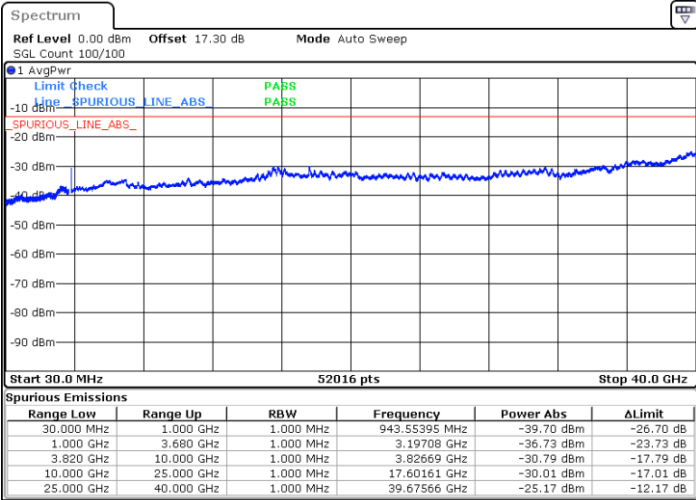

LTE Band 43C / 20MHz+10MHz

QPSK

Lowest Channel / 1RB0 and 1RB49

Lowest Channel / 1RB99 and 1RB0

Date: 2.JUL.2024 14:04:16

Date: 2.JUL.2024 14:02:54

Middle Channel / 1RB0 and 1RB49

Middle Channel / 1RB99 and 1RB0

Date: 2.JUL.2024 14:07:32

Date: 2.JUL.2024 14:06:09

LTE Band 43C / 20MHz+10MHz

QPSK

Highest Channel / 1RB0 and 1RB49

Highest Channel / 1RB99 and 1RB0

Date: 2.JUL.2024 14:20:53

Date: 2.JUL.2024 14:22:15

LTE Band 43C / 20MHz+15MHz

QPSK

Lowest Channel / 1RB0 and 1RB74

Lowest Channel / 1RB99 and 1RB0

Date: 2.JUL.2024 15:07:46

Date: 2.JUL.2024 15:09:07

Middle Channel / 1RB0 and 1RB74

Middle Channel / 1RB99 and 1RB0

Date: 2.JUL.2024 15:11:01

Date: 2.JUL.2024 15:12:23

LTE Band 43C / 20MHz+15MHz

QPSK

Highest Channel / 1RB0 and 1RB74

Highest Channel / 1RB99 and 1RB0

Date: 2.JUL.2024 15:25:43

Date: 2.JUL.2024 15:27:05