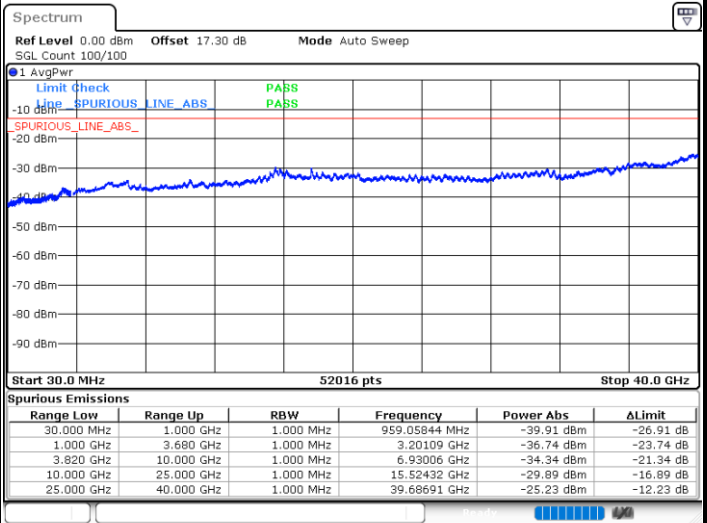

Date: 2.JUL.2024 14:07:32

Date: 2.JUL.2024 14:06:09

LTE Band 43C / 20MHz+10MHz

QPSK

Highest Channel / 1RB0 and 1RB49

Highest Channel / 1RB99 and 1RB0

Date: 2.JUL.2024 14:20:53

Date: 2.JUL.2024 14:22:15

LTE Band 43C / 20MHz+15MHz

QPSK

Lowest Channel / 1RB0 and 1RB74

Lowest Channel / 1RB99 and 1RB0

Date: 2.JUL.2024 15:07:46

Date: 2.JUL.2024 15:09:07

Middle Channel / 1RB0 and 1RB74

Middle Channel / 1RB99 and 1RB0

Date: 2.JUL.2024 15:11:01

Date: 2.JUL.2024 15:12:23

LTE Band 43C / 20MHz+15MHz

QPSK

Highest Channel / 1RB0 and 1RB74

Highest Channel / 1RB99 and 1RB0

Date: 2.JUL.2024 15:25:43

Date: 2.JUL.2024 15:27:05