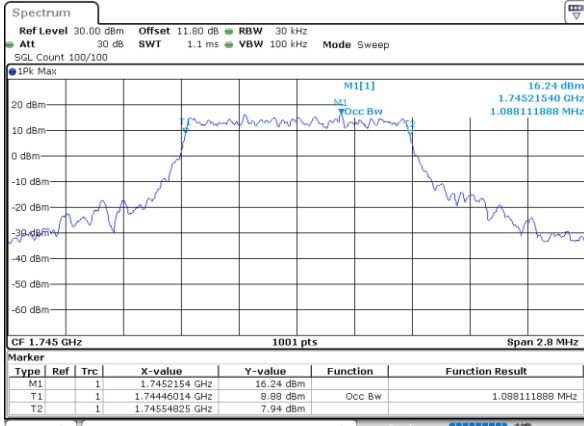

Middle Channel / 20MHz / 16QAM

Date: 29_MAY.2024 06:10:30

LTE Band 66

Middle Channel / 1.4MHz / 64QAM

Middle Channel / 3MHz / 64QAM

Middle Channel / 5MHz / 64QAM

Middle Channel / 10MHz / 64QAM

Middle Channel / 15MHz / 64QAM

Middle Channel / 20MHz / 64QAM