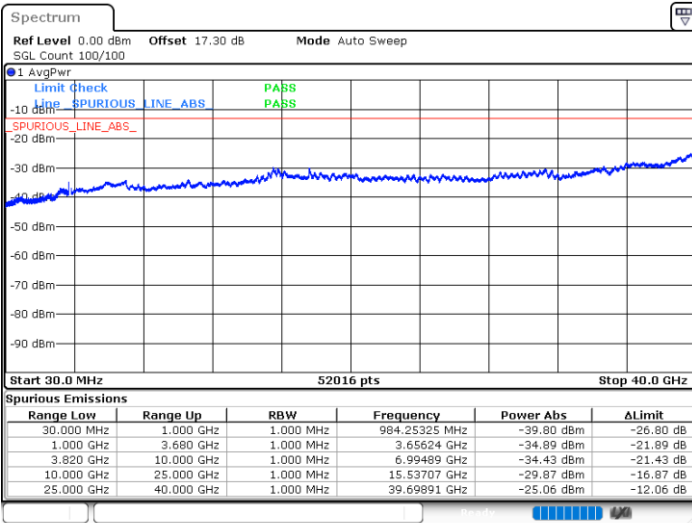

Date: 2.JUL.2024 15:11:01

Date: 2.JUL.2024 15:12:23

LTE Band 43C / 20MHz+15MHz

QPSK

Highest Channel / 1RB0 and 1RB74

Highest Channel / 1RB99 and 1RB0

Date: 2.JUL.2024 15:25:43

Date: 2.JUL.2024 15:27:05

LTE Band 43C / 20MHz+20MHz

QPSK

Lowest Channel / 1RB0 and 1RB99

Lowest Channel / 1RB99 and 1RB0

Date: 2.JUL.2024 15:39:44

Date: 2.JUL.2024 15:41:05

MiddleChannel / 1RB0 and 1RB99

Middle Channel / 1RB99 and 1RB0

Date: 2.JUL.2024 15:42:56

Date: 2.JUL.2024 15:44:17

LTE Band 43C / 20MHz+20MHz

QPSK

Highest Channel / 1RB0 and 1RB99

Highest Channel / 1RB99 and 1RB0

Date: 2.JUL.2024 15:57:01

Date: 2.JUL.2024 15:58:22

LTE Band 43C / 10MHz+15MHz

QPSK

Lowest Channel / 1RB0 and 1RB74

Lowest Channel / 1RB49 and 1RB0

MiddleChannel / 1RB0 and 1RB74

Middle Channel / 1RB49 and 1RB0

LTE Band 43C / 10MHz+15MHz

QPSK