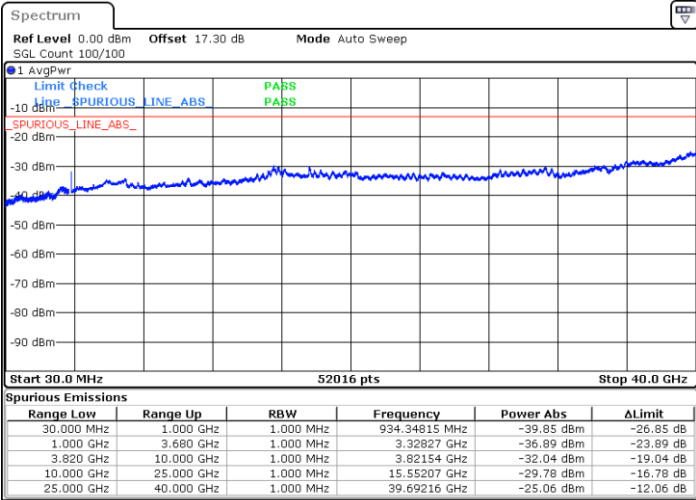

LTE Band 43C / 20MHz+5MHz

QPSK

Lowest Channel / 1RB0 and 1RB24

Lowest Channel / 1RB99 and 1RB0

Date: 2.JUL.2024 11:25:19

Date: 2.JUL.2024 11:23:20

Middle Channel / 1RB0 and 1RB24

Middle Channel / 1RB99 and 1RB0

Date: 2.JUL.2024 13:17:23

Date: 2.JUL.2024 13:16:01

LTE Band 43C / 20MHz+5MHz

QPSK

Highest Channel / 1RB0 and 1RB24

Highest Channel / 1RB99 and 1RB0

Date: 2.JUL.2024 11:56:20

Date: 2.JUL.2024 11:54:52

LTE Band 43C / 20MHz+10MHz

QPSK

Lowest Channel / 1RB0 and 1RB49

Lowest Channel / 1RB99 and 1RB0

Date: 2.JUL.2024 14:04:16

Date: 2.JUL.2024 14:02:54

Middle Channel / 1RB0 and 1RB49

Middle Channel / 1RB99 and 1RB0

Date: 2.JUL.2024 14:07:32

Date: 2.JUL.2024 14:06:09

LTE Band 43C / 20MHz+10MHz

QPSK

Highest Channel / 1RB0 and 1RB49

Highest Channel / 1RB99 and 1RB0

Date: 2.JUL.2024 14:20:53

Date: 2.JUL.2024 14:22:15