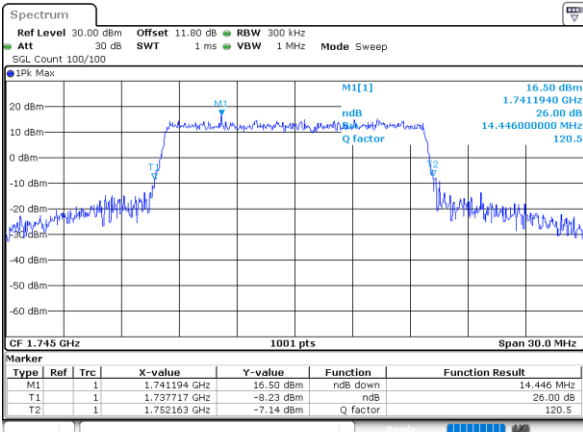

Middle Channel / 15MHz / 64QAM

Date: 29_MAY.2024 05:55:44