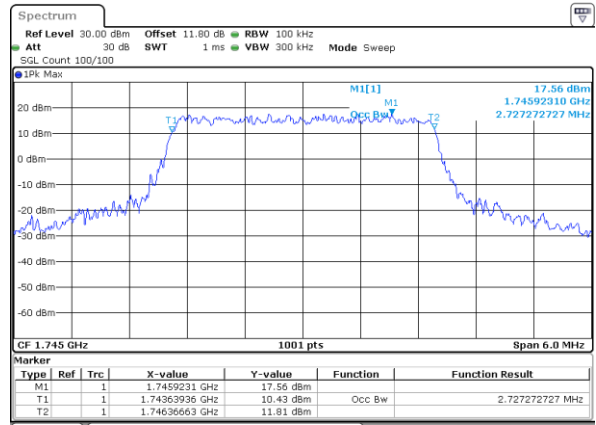

Date: 29_MAY.2024 06:12:07

Middle Channel / 15MHz / 256QAM

Date: 29_MAY.2024 06:29:27

Middle Channel / 20MHz / 256QAM

Date: 29_MAY.2024 06:32:46

Occupied Bandwidth

Mode	LTE Band 66 : 99%OBW(MHz)											
BW	1.4MHz		3MHz		5MHz		10MHz		15MHz		20MHz	
Mod.	QPSK	16QAM	QPSK	16QAM	QPSK	16QAM	QPSK	16QAM	QPSK	16QAM	QPSK	16QAM
Middle CH	1.09	1.09	2.73	2.72	4.48	4.48	9.05	9.07	13.45	13.48	17.90	17.90
Mode	LTE Band 66 : 99%OBW(MHz)											
BW	1.4MHz		3MHz		5MHz		10MHz		15MHz		20MHz	
Mod.	64QAM	256QAM	64QAM	256QAM	64QAM	256QAM	64QAM	256QAM	64QAM	256QAM	64QAM	256QAM
Middle CH	1.08	1.09	2.73	2.72	4.48	4.50	9.03	9.05	13.48	13.42	17.98	17.86

LTE Band 66

Middle Channel / 1.4MHz / QPSK

Date: 29.MAY.2024 05:16:25

Middle Channel / 1.4MHz / 16QAM

Date: 29.MAY.2024 05:16:50

Middle Channel / 3MHz / QPSK

Date: 29.MAY.2024 05:38:55

Middle Channel / 3MHz / 16QAM

Date: 29.MAY.2024 05:31:21

Middle Channel / 5MHz / QPSK

Date: 29.MAY.2024 05:41:47

Middle Channel / 5MHz / 16QAM

Date: 29.MAY.2024 05:42:12

LTE Band 66

Middle Channel / 10MHz / QPSK

Date: 29_MAY.2024 05:48:00