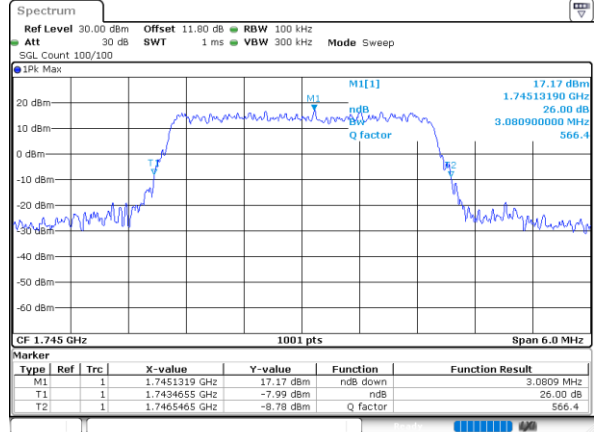

Middle Channel / 20MHz / 16QAM

Date: 29_MAY.2024 06:06:20

LTE Band 66

Middle Channel / 1.4MHz / 64QAM

Date: 29_MAY.2024 05:26:11

Middle Channel / 3MHz / 64QAM

Date: 29_MAY.2024 05:35:31

Middle Channel / 5MHz / 64QAM