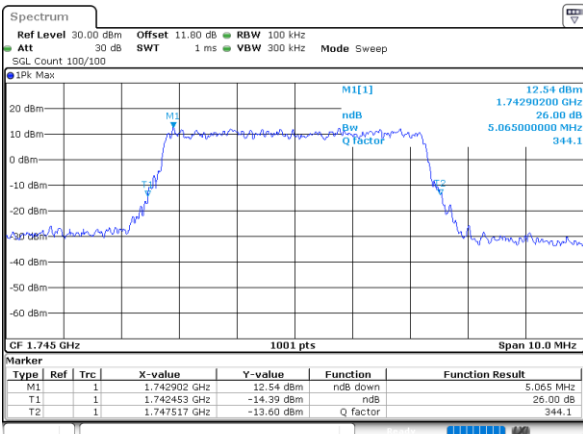

Date: 29_MAY.2024 05:38:40

Middle Channel / 10MHz / 64QAM

Date: 29_MAY.2024 05:52:35

Middle Channel / 15MHz / 64QAM

Date: 29_MAY.2024 05:55:44

Middle Channel / 20MHz / 64QAM

Date: 29_MAY.2024 06:09:39

LTE Band 66

Middle Channel / 1.4MHz / 256QAM

Date: 29_MAY.2024 06:15:11

Middle Channel / 3MHz / 256QAM

Date: 29_MAY.2024 06:11:28

Middle Channel / 5MHz / 256QAM

Date: 29_MAY.2024 06:22:48

Middle Channel / 10MHz / 256QAM

Date: 29_MAY.2024 06:12:07

Middle Channel / 15MHz / 256QAM

Date: 29_MAY.2024 06:29:27

Middle Channel / 20MHz / 256QAM

Date: 29_MAY.2024 06:32:46

Occupied Bandwidth

Mode	LTE Band 66 : 99%OBW(MHz)											
BW	1.4MHz		3MHz		5MHz		10MHz		15MHz		20MHz	
Mod.	QPSK	16QAM	QPSK	16QAM	QPSK	16QAM	QPSK	16QAM	QPSK	16QAM	QPSK	16QAM
Middle CH	1.09	1.09	2.73	2.72	4.48	4.48	9.05	9.07	13.45	13.48	17.90	17.90
Mode	LTE Band 66 : 99%OBW(MHz)											
BW	1.4MHz		3MHz		5MHz		10MHz		15MHz		20MHz	
Mod.	64QAM	256QAM	64QAM	256QAM	64QAM	256QAM	64QAM	256QAM	64QAM	256QAM	64QAM	256QAM
Middle CH	1.08	1.09	2.73	2.72	4.48	4.50	9.03	9.05	13.48	13.42	17.98	17.86