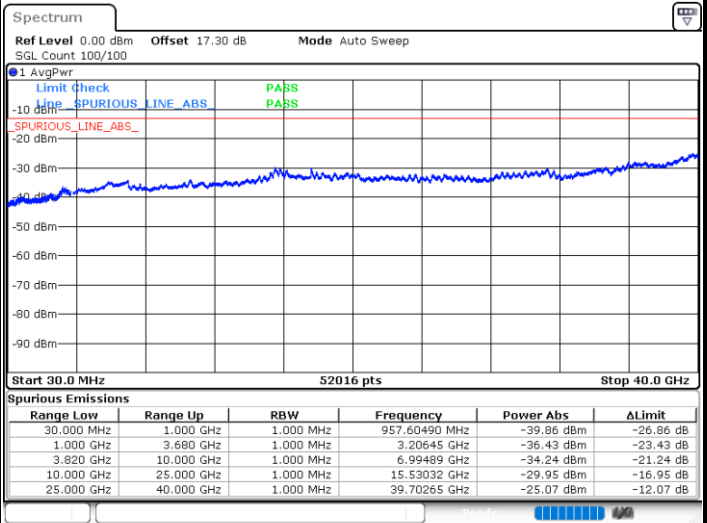

Date: 2.JUL.2024 15:11:01

Date: 2.JUL.2024 15:12:23

LTE Band 43C / 20MHz+15MHz

QPSK

Highest Channel / 1RB0 and 1RB74

Highest Channel / 1RB99 and 1RB0

Date: 2.JUL.2024 15:25:43

Date: 2.JUL.2024 15:27:05

LTE Band 43C / 20MHz+20MHz

QPSK

Lowest Channel / 1RB0 and 1RB99

Lowest Channel / 1RB99 and 1RB0

Date: 2.JUL.2024 15:39:44

Date: 2.JUL.2024 15:41:05

MiddleChannel / 1RB0 and 1RB99

Middle Channel / 1RB99 and 1RB0

Date: 2.JUL.2024 15:42:56

Date: 2.JUL.2024 15:44:17

LTE Band 43C / 20MHz+20MHz

QPSK

Highest Channel / 1RB0 and 1RB99

Highest Channel / 1RB99 and 1RB0

Date: 2.JUL.2024 15:57:01

Date: 2.JUL.2024 15:58:22