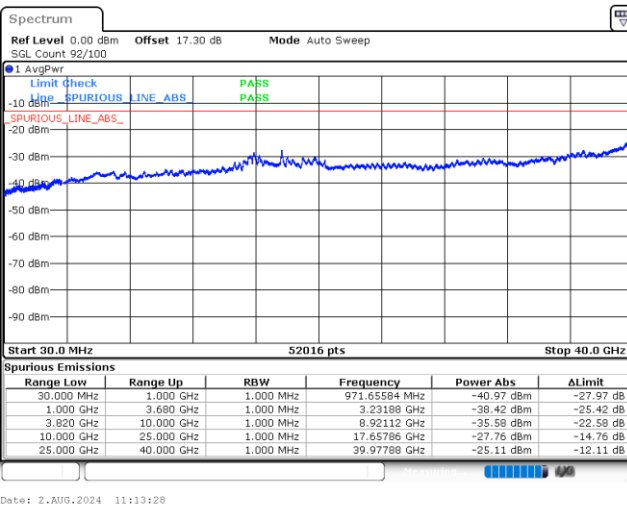

Date: 2.JUL.2024 15:42:56

Date: 2.JUL.2024 15:44:17

LTE Band 43C / 20MHz+20MHz

QPSK

Highest Channel / 1RB0 and 1RB99

Highest Channel / 1RB99 and 1RB0

Date: 2.JUL.2024 15:57:01

Date: 2.JUL.2024 15:58:22

LTE Band 43C / 10MHz+15MHz

QPSK

Lowest Channel / 1RB0 and 1RB74

Lowest Channel / 1RB49 and 1RB0

MiddleChannel / 1RB0 and 1RB74

Middle Channel / 1RB49 and 1RB0

LTE Band 43C / 10MHz+15MHz

QPSK

Highest Channel / 1RB0 and 1RB74

Highest Channel / 1RB49 and 1RB0

LTE Band 43C / 15MHz+10MHz

QPSK

Lowest Channel / 1RB0 and 1RB49

Lowest Channel / 1RB74 and 1RB0

MiddleChannel / 1RB0 and 1RB49

Middle Channel / 1RB74 and 1RB0

LTE Band 43C / 15MHz+10MHz

QPSK

Highest Channel / 1RB0 and 1RB49

Highest Channel / 1RB74 and 1RB0

Date: 2.AUG.2024 10:51:59

Date: 2.AUG.2024 10:50:41

LTE Band 43C / 15MHz+15MHz

QPSK