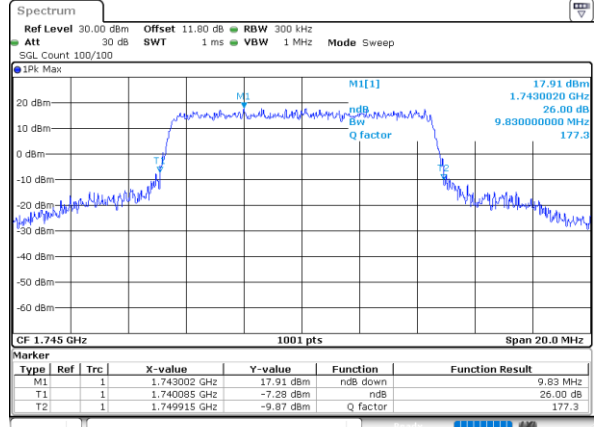

Middle Channel / 10MHz / 16QAM

Date: 29_MAY.2024 05:49:15