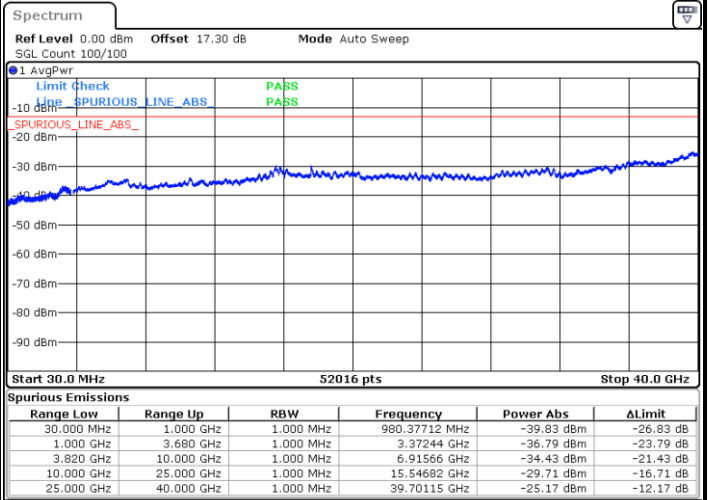

LTE Band 43C / 20MHz+10MHz

QPSK

Lowest Channel / 1RB0 and 1RB49

Lowest Channel / 1RB99 and 1RB0

Date: 2.JUL.2024 14:04:16

Date: 2.JUL.2024 14:02:54

Middle Channel / 1RB0 and 1RB49

Middle Channel / 1RB99 and 1RB0

Date: 2.JUL.2024 14:07:32

Date: 2.JUL.2024 14:06:09

LTE Band 43C / 20MHz+10MHz

QPSK

Highest Channel / 1RB0 and 1RB49

Highest Channel / 1RB99 and 1RB0

Date: 2.JUL.2024 14:20:53

Date: 2.JUL.2024 14:22:15

LTE Band 43C / 20MHz+15MHz

QPSK

Lowest Channel / 1RB0 and 1RB74

Lowest Channel / 1RB99 and 1RB0

Date: 2.JUL.2024 15:07:46

Date: 2.JUL.2024 15:09:07

Middle Channel / 1RB0 and 1RB74

Middle Channel / 1RB99 and 1RB0

Date: 2.JUL.2024 15:11:01

Date: 2.JUL.2024 15:12:23

LTE Band 43C / 20MHz+15MHz

QPSK

Highest Channel / 1RB0 and 1RB74

Highest Channel / 1RB99 and 1RB0

Date: 2.JUL.2024 15:25:43

Date: 2.JUL.2024 15:27:05