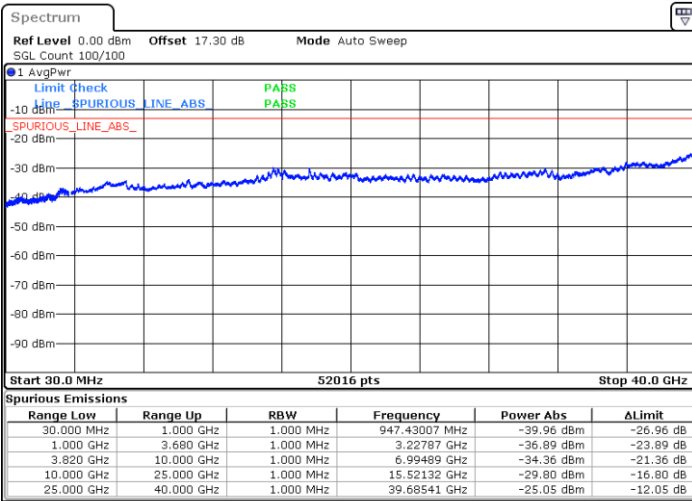

Date: 2.JUL.2024 13:17:23

Date: 2.JUL.2024 13:16:01

LTE Band 43C / 20MHz+5MHz

QPSK

Highest Channel / 1RB0 and 1RB24

Highest Channel / 1RB99 and 1RB0

Date: 2.JUL.2024 11:56:20

Date: 2.JUL.2024 11:54:52

LTE Band 43C / 20MHz+10MHz

QPSK

Lowest Channel / 1RB0 and 1RB49

Lowest Channel / 1RB99 and 1RB0

Date: 2.JUL.2024 14:04:16

Date: 2.JUL.2024 14:02:54

Middle Channel / 1RB0 and 1RB49

Middle Channel / 1RB99 and 1RB0

Date: 2.JUL.2024 14:07:32

Date: 2.JUL.2024 14:06:09

LTE Band 43C / 20MHz+10MHz

QPSK

Highest Channel / 1RB0 and 1RB49

Highest Channel / 1RB99 and 1RB0

Date: 2.JUL.2024 14:20:53

Date: 2.JUL.2024 14:22:15

LTE Band 43C / 20MHz+15MHz

QPSK

Lowest Channel / 1RB0 and 1RB74

Lowest Channel / 1RB99 and 1RB0

Date: 2.JUL.2024 15:07:46

Date: 2.JUL.2024 15:09:07

Middle Channel / 1RB0 and 1RB74

Middle Channel / 1RB99 and 1RB0