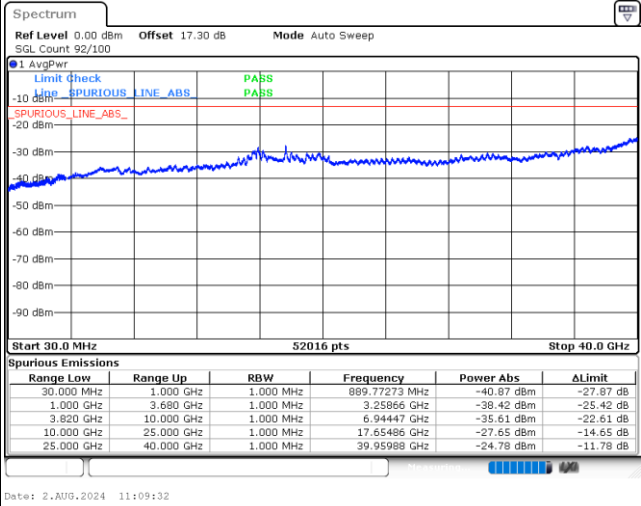

LTE Band 43C / 20MHz+20MHz

QPSK

Lowest Channel / 1RB0 and 1RB99

Lowest Channel / 1RB99 and 1RB0

Date: 2.JUL.2024 15:39:44

Date: 2.JUL.2024 15:41:05

MiddleChannel / 1RB0 and 1RB99

Middle Channel / 1RB99 and 1RB0

Date: 2.JUL.2024 15:42:56

Date: 2.JUL.2024 15:44:17

LTE Band 43C / 20MHz+20MHz

QPSK

Highest Channel / 1RB0 and 1RB99

Highest Channel / 1RB99 and 1RB0

Date: 2.JUL.2024 15:57:01

Date: 2.JUL.2024 15:58:22

LTE Band 43C / 10MHz+15MHz

QPSK

Lowest Channel / 1RB0 and 1RB74

Lowest Channel / 1RB49 and 1RB0

MiddleChannel / 1RB0 and 1RB74

Middle Channel / 1RB49 and 1RB0

LTE Band 43C / 10MHz+15MHz

QPSK

Highest Channel / 1RB0 and 1RB74

Highest Channel / 1RB49 and 1RB0

LTE Band 43C / 15MHz+10MHz

QPSK

Lowest Channel / 1RB0 and 1RB49

Lowest Channel / 1RB74 and 1RB0

MiddleChannel / 1RB0 and 1RB49

Middle Channel / 1RB74 and 1RB0