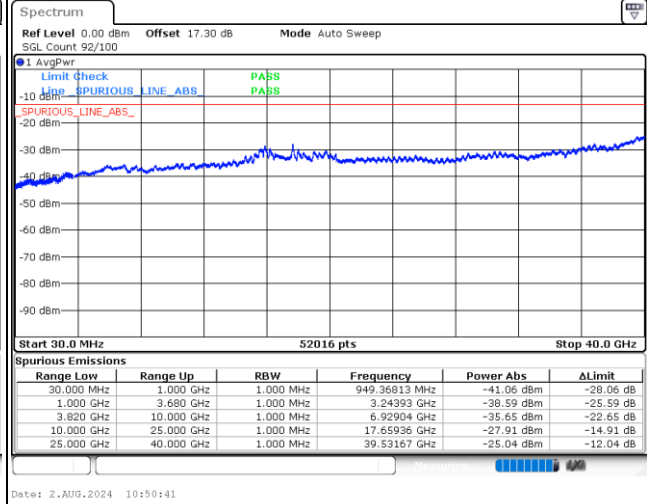

Highest Channel / 1RB0 and 1RB74

Highest Channel / 1RB49 and 1RB0

LTE Band 43C / 15MHz+10MHz

QPSK

Lowest Channel / 1RB0 and 1RB49

Lowest Channel / 1RB74 and 1RB0

MiddleChannel / 1RB0 and 1RB49

Middle Channel / 1RB74 and 1RB0

LTE Band 43C / 15MHz+10MHz

QPSK

Highest Channel / 1RB0 and 1RB49

Highest Channel / 1RB74 and 1RB0

Date: 2.AUG.2024 10:51:59

Date: 2.AUG.2024 10:50:41

LTE Band 43C / 15MHz+15MHz

QPSK

Lowest Channel / 1RB0 and 1RB74

Lowest Channel / 1RB74 and 1RB0

MiddleChannel / 1RB0 and 1RB74

Middle Channel / 1RB74 and 1RB0

LTE Band 43C / 15MHz+15MHz

QPSK

Highest Channel / 1RB0 and 1RB74

Highest Channel / 1RB74 and 1RB0

Date: 2.AUG.2024 10:19:34

Date: 2.AUG.2024 10:18:17

LTE Band 66

Peak-to-Average Ratio

Mode	LTE Band 66 / 20MHz				
Mod.	QPSK	16QAM	64QAM	256QAM	Limit: 13dB
RB Size	Full RB	Full RB	Full RB	Full RB	Result
Middle CH	4.26	5.45	6.23	6.58	PASS