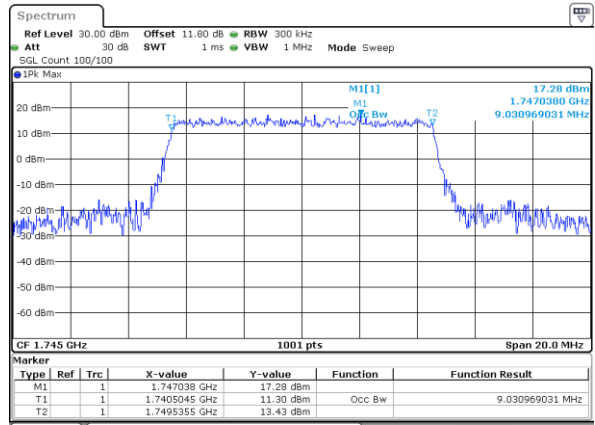

Middle Channel / 20MHz / 16QAM

Date: 29_MAY.2024 06:10:30

LTE Band 66

Middle Channel / 1.4MHz / 64QAM

Middle Channel / 3MHz / 64QAM

Middle Channel / 5MHz / 64QAM

Middle Channel / 10MHz / 64QAM

Middle Channel / 15MHz / 64QAM

Middle Channel / 20MHz / 64QAM