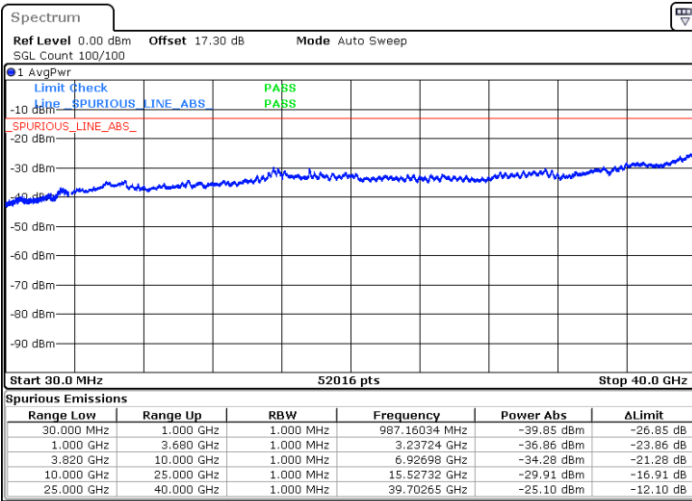

LTE Band 43C / 10MHz+20MHz

QPSK

Lowest Channel / 1RB0 and 1RB99

Lowest Channel / 1RB49 and 1RB0

Date: 2.JUL.2024 13:32:13

Date: 2.JUL.2024 13:30:51

Middle Channel / 1RB0 and 1RB99

Middle Channel / 1RB49 and 1RB0

Date: 2.JUL.2024 13:35:29

Date: 2.JUL.2024 13:34:07

LTE Band 43C / 10MHz+20MHz

QPSK

Highest Channel / 1RB0 and 1RB99

Highest Channel / 1RB49 and 1RB0

Date: 2.JUL.2024 13:49:54

Date: 2.JUL.2024 13:48:32

LTE Band 43C / 15MHz+20MHz

QPSK

Lowest Channel / 1RB0 and 1RB99

Lowest Channel / 1RB74 and 1RB0

Date: 2.JUL.2024 14:35:45

Date: 2.JUL.2024 14:37:07

Middle Channel / 1RB0 and 1RB99

Middle Channel / 1RB74 and 1RB0