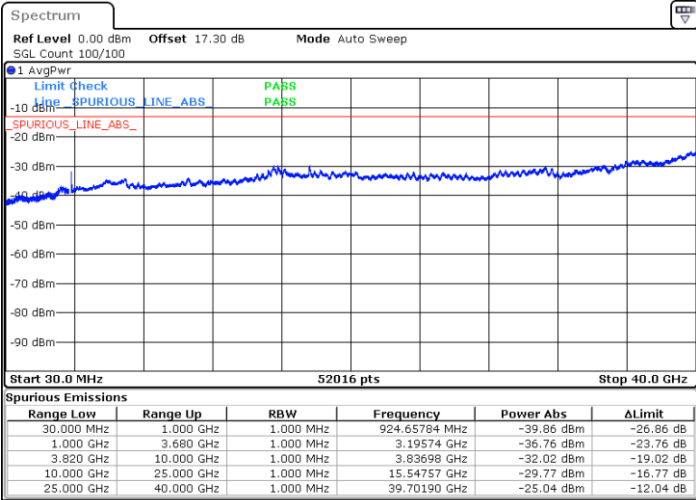

LTE Band 43C / 20MHz+20MHz

QPSK

Lowest Channel / 1RB0 and 1RB99

Lowest Channel / 1RB99 and 1RB0

Date: 2.JUL.2024 15:39:44

Date: 2.JUL.2024 15:41:05

MiddleChannel / 1RB0 and 1RB99

Middle Channel / 1RB99 and 1RB0

Date: 2.JUL.2024 15:42:56

Date: 2.JUL.2024 15:44:17

LTE Band 43C / 20MHz+20MHz

QPSK

Highest Channel / 1RB0 and 1RB99

Highest Channel / 1RB99 and 1RB0

Date: 2.JUL.2024 15:57:01

Date: 2.JUL.2024 15:58:22

LTE Band 43C / 10MHz+15MHz

QPSK

Lowest Channel / 1RB0 and 1RB74

Lowest Channel / 1RB49 and 1RB0

MiddleChannel / 1RB0 and 1RB74

Middle Channel / 1RB49 and 1RB0

LTE Band 43C / 10MHz+15MHz

QPSK

Highest Channel / 1RB0 and 1RB74

Highest Channel / 1RB49 and 1RB0

LTE Band 43C / 15MHz+10MHz

QPSK

Lowest Channel / 1RB0 and 1RB49

Lowest Channel / 1RB74 and 1RB0

MiddleChannel / 1RB0 and 1RB49

Middle Channel / 1RB74 and 1RB0