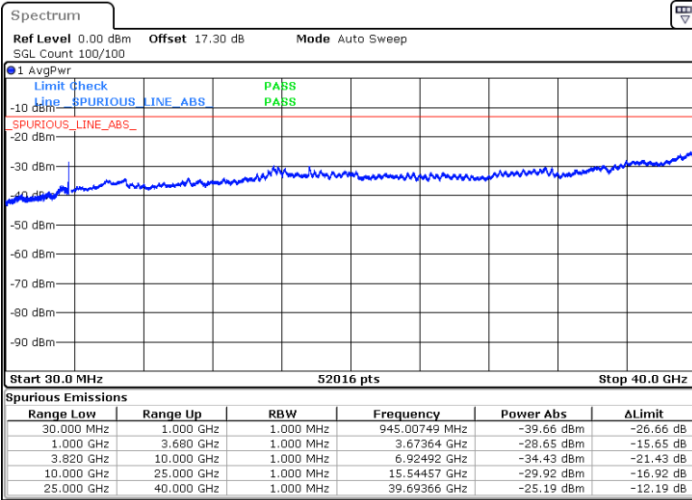

LTE Band 43C / 20MHz+5MHz

QPSK

Lowest Channel / 1RB0 and 1RB24

Lowest Channel / 1RB99 and 1RB0

Date: 2.JUL.2024 11:25:19

Date: 2.JUL.2024 11:23:20

Middle Channel / 1RB0 and 1RB24

Middle Channel / 1RB99 and 1RB0

Date: 2.JUL.2024 13:17:23

Date: 2.JUL.2024 13:16:01

LTE Band 43C / 20MHz+5MHz

QPSK

Highest Channel / 1RB0 and 1RB24

Highest Channel / 1RB99 and 1RB0

Date: 2.JUL.2024 11:56:20

Date: 2.JUL.2024 11:54:52

LTE Band 43C / 20MHz+10MHz

QPSK

Lowest Channel / 1RB0 and 1RB49

Lowest Channel / 1RB99 and 1RB0

Date: 2.JUL.2024 14:04:16

Date: 2.JUL.2024 14:02:54

Middle Channel / 1RB0 and 1RB49

Middle Channel / 1RB99 and 1RB0

Date: 2.JUL.2024 14:07:32

Date: 2.JUL.2024 14:06:09

LTE Band 43C / 20MHz+10MHz

QPSK

Highest Channel / 1RB0 and 1RB49

Highest Channel / 1RB99 and 1RB0

Date: 2.JUL.2024 14:20:53

Date: 2.JUL.2024 14:22:15