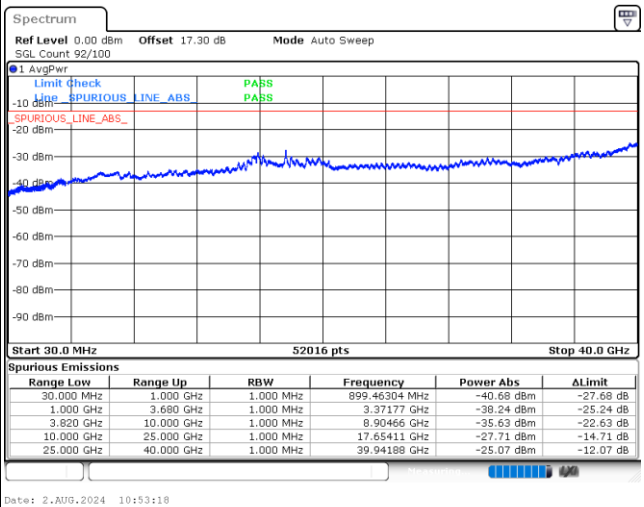

LTE Band 43C / 10MHz+15MHz

QPSK

Lowest Channel / 1RB0 and 1RB74

Lowest Channel / 1RB49 and 1RB0

MiddleChannel / 1RB0 and 1RB74

Middle Channel / 1RB49 and 1RB0

LTE Band 43C / 10MHz+15MHz

QPSK

Highest Channel / 1RB0 and 1RB74

Highest Channel / 1RB49 and 1RB0

LTE Band 43C / 15MHz+10MHz

QPSK

Lowest Channel / 1RB0 and 1RB49

Lowest Channel / 1RB74 and 1RB0

MiddleChannel / 1RB0 and 1RB49

Middle Channel / 1RB74 and 1RB0

LTE Band 43C / 15MHz+10MHz

QPSK

Highest Channel / 1RB0 and 1RB49

Highest Channel / 1RB74 and 1RB0

Date: 2.AUG.2024 10:51:59

Date: 2.AUG.2024 10:50:41

LTE Band 43C / 15MHz+15MHz

QPSK

Lowest Channel / 1RB0 and 1RB74

Lowest Channel / 1RB74 and 1RB0

MiddleChannel / 1RB0 and 1RB74

Middle Channel / 1RB74 and 1RB0

LTE Band 43C / 15MHz+15MHz

QPSK

Highest Channel / 1RB0 and 1RB74

Highest Channel / 1RB74 and 1RB0