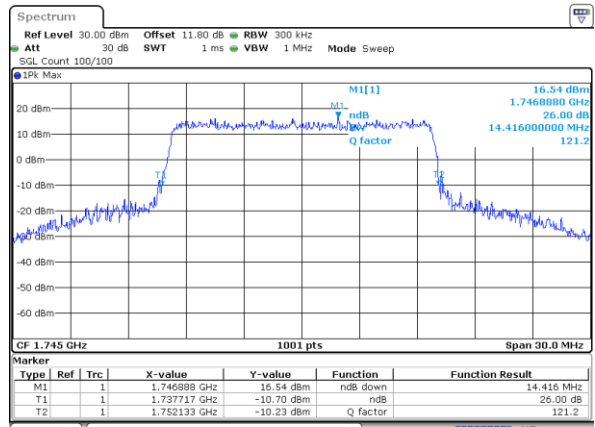

Middle Channel / 10MHz / 16QAM

Date: 29_MAY.2024 05:49:15

Middle Channel / 15MHz / QPSK

Date: 29_MAY.2024 05:59:42

Middle Channel / 15MHz / 16QAM

Date: 29_MAY.2024 06:00:07

Middle Channel / 20MHz / QPSK

Date: 29_MAY.2024 06:05:55

Middle Channel / 20MHz / 16QAM

Date: 29_MAY.2024 06:06:20

LTE Band 66

Middle Channel / 1.4MHz / 64QAM

Date: 29_MAY.2024 05:26:11

Middle Channel / 3MHz / 64QAM

Date: 29_MAY.2024 05:35:31

Middle Channel / 5MHz / 64QAM