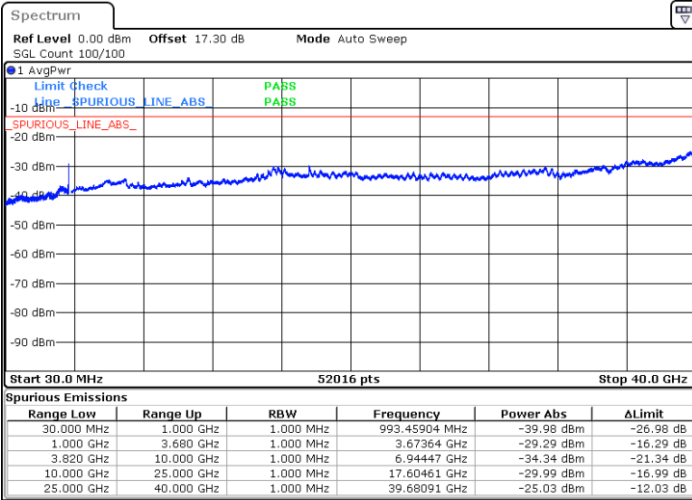

LTE Band 43C / 10MHz+20MHz

QPSK

Lowest Channel / 1RB0 and 1RB99

Lowest Channel / 1RB49 and 1RB0

Date: 2.JUL.2024 13:32:13

Date: 2.JUL.2024 13:30:51

Middle Channel / 1RB0 and 1RB99

Middle Channel / 1RB49 and 1RB0

Date: 2.JUL.2024 13:35:29

Date: 2.JUL.2024 13:34:07

LTE Band 43C / 10MHz+20MHz

QPSK

Highest Channel / 1RB0 and 1RB99

Highest Channel / 1RB49 and 1RB0

Date: 2.JUL.2024 13:49:54

Date: 2.JUL.2024 13:48:32

LTE Band 43C / 15MHz+20MHz

QPSK

Lowest Channel / 1RB0 and 1RB99

Lowest Channel / 1RB74 and 1RB0

Date: 2.JUL.2024 14:35:45

Date: 2.JUL.2024 14:37:07

Middle Channel / 1RB0 and 1RB99

Middle Channel / 1RB74 and 1RB0