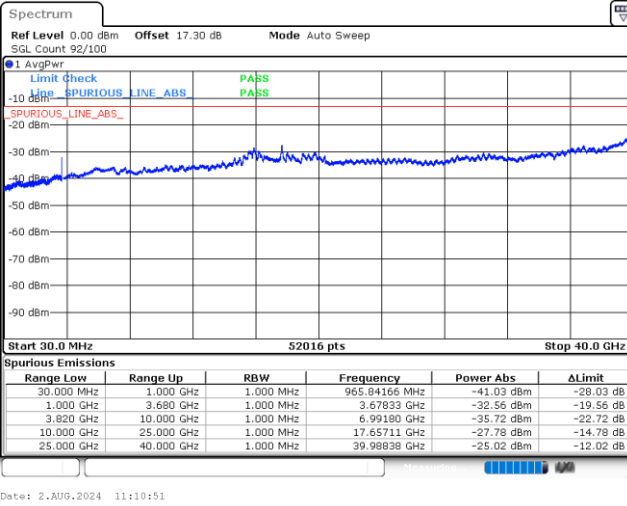

LTE Band 43C / 20MHz+20MHz

QPSK

Lowest Channel / 1RB0 and 1RB99

Lowest Channel / 1RB99 and 1RB0

Date: 2.JUL.2024 15:39:44

Date: 2.JUL.2024 15:41:05

MiddleChannel / 1RB0 and 1RB99

Middle Channel / 1RB99 and 1RB0

Date: 2.JUL.2024 15:42:56

Date: 2.JUL.2024 15:44:17

LTE Band 43C / 20MHz+20MHz

QPSK

Highest Channel / 1RB0 and 1RB99

Highest Channel / 1RB99 and 1RB0

Date: 2.JUL.2024 15:57:01

Date: 2.JUL.2024 15:58:22

LTE Band 43C / 10MHz+15MHz

QPSK

Lowest Channel / 1RB0 and 1RB74

Lowest Channel / 1RB49 and 1RB0

MiddleChannel / 1RB0 and 1RB74

Middle Channel / 1RB49 and 1RB0

LTE Band 43C / 10MHz+15MHz

QPSK

Highest Channel / 1RB0 and 1RB74

Highest Channel / 1RB49 and 1RB0

LTE Band 43C / 15MHz+10MHz

QPSK

Lowest Channel / 1RB0 and 1RB49

Lowest Channel / 1RB74 and 1RB0

MiddleChannel / 1RB0 and 1RB49

Middle Channel / 1RB74 and 1RB0