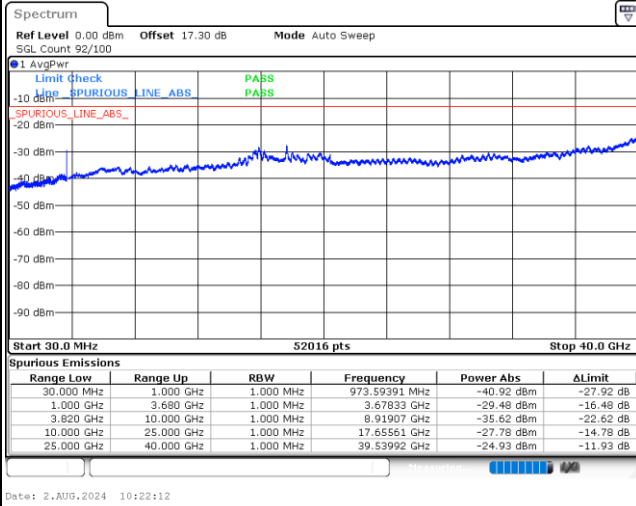

LTE Band 43C / 10MHz+15MHz

QPSK

Lowest Channel / 1RB0 and 1RB74

Lowest Channel / 1RB49 and 1RB0

MiddleChannel / 1RB0 and 1RB74

Middle Channel / 1RB49 and 1RB0

LTE Band 43C / 10MHz+15MHz

QPSK

Highest Channel / 1RB0 and 1RB74

Highest Channel / 1RB49 and 1RB0

LTE Band 43C / 15MHz+10MHz

QPSK

Lowest Channel / 1RB0 and 1RB49

Lowest Channel / 1RB74 and 1RB0

MiddleChannel / 1RB0 and 1RB49

Middle Channel / 1RB74 and 1RB0

LTE Band 43C / 15MHz+10MHz

QPSK

Highest Channel / 1RB0 and 1RB49

Highest Channel / 1RB74 and 1RB0

Date: 2.AUG.2024 10:51:59

Date: 2.AUG.2024 10:50:41

LTE Band 43C / 15MHz+15MHz

QPSK

Lowest Channel / 1RB0 and 1RB74

Lowest Channel / 1RB74 and 1RB0

MiddleChannel / 1RB0 and 1RB74

Middle Channel / 1RB74 and 1RB0

LTE Band 43C / 15MHz+15MHz

QPSK

Highest Channel / 1RB0 and 1RB74

Highest Channel / 1RB74 and 1RB0