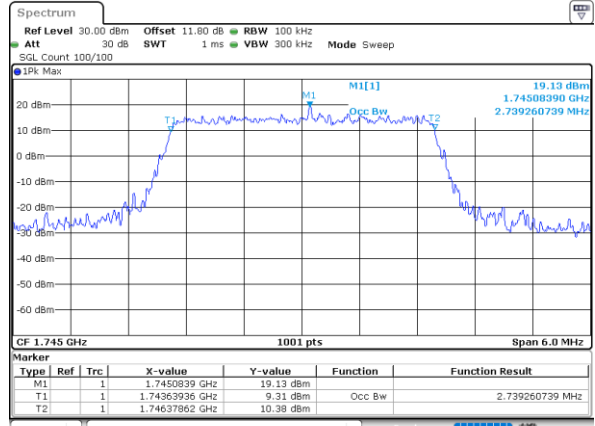

Middle Channel / 20MHz / 16QAM

Date: 29_MAY.2024 06:10:30

LTE Band 66

Middle Channel / 1.4MHz / 64QAM

Middle Channel / 3MHz / 64QAM

Middle Channel / 5MHz / 64QAM

Middle Channel / 10MHz / 64QAM

Middle Channel / 15MHz / 64QAM

Middle Channel / 20MHz / 64QAM