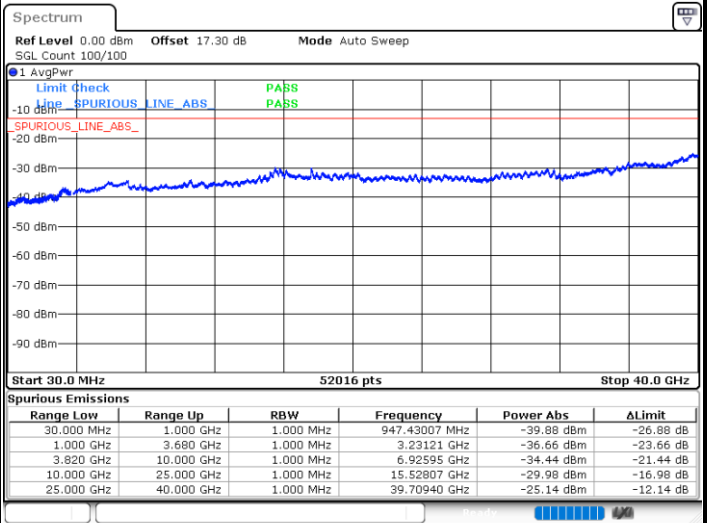

Date: 2.JUL.2024 14:39:00

Date: 2.JUL.2024 14:40:22

LTE Band 43C / 15MHz+20MHz

QPSK

Highest Channel / 1RB0 and 1RB99

Highest Channel / 1RB74 and 1RB0

Date: 2.JUL.2024 14:53:24

Date: 2.JUL.2024 14:54:46

LTE Band 43C / 20MHz+5MHz

QPSK

Lowest Channel / 1RB0 and 1RB24

Lowest Channel / 1RB99 and 1RB0

Date: 2.JUL.2024 11:25:19

Date: 2.JUL.2024 11:23:20

Middle Channel / 1RB0 and 1RB24

Middle Channel / 1RB99 and 1RB0

Date: 2.JUL.2024 13:17:23

Date: 2.JUL.2024 13:16:01

LTE Band 43C / 20MHz+5MHz

QPSK

Highest Channel / 1RB0 and 1RB24

Highest Channel / 1RB99 and 1RB0

Date: 2.JUL.2024 11:56:20

Date: 2.JUL.2024 11:54:52