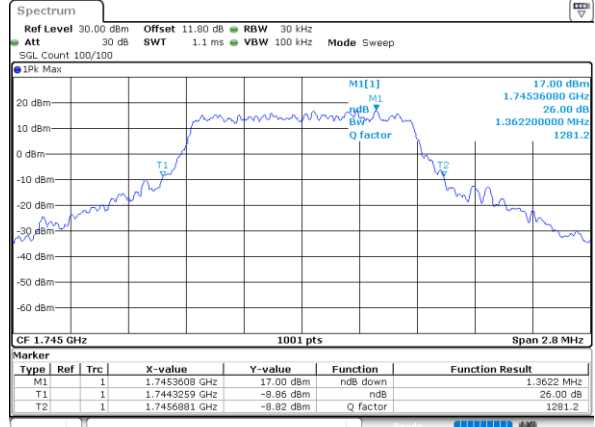

Date: 2.AUG.2024 10:19:34

Date: 2.AUG.2024 10:18:17

LTE Band 66

Peak-to-Average Ratio

Mode	LTE Band 66 / 20MHz				
Mod.	QPSK	16QAM	64QAM	256QAM	Limit: 13dB
RB Size	Full RB	Full RB	Full RB	Full RB	Result
Middle CH	4.26	5.45	6.23	6.58	PASS

26dB Bandwidth

Mode	LTE Band 66 : 26dB BW(MHz)											
BW	1.4MHz		3MHz		5MHz		10MHz		15MHz		20MHz	
Mod.	QPSK	16QAM	QPSK	16QAM	QPSK	16QAM	QPSK	16QAM	QPSK	16QAM	QPSK	16QAM
Middle CH	1.34	1.36	2.99	3.03	4.95	5.01	9.78	9.83	14.41	14.41	19.10	18.94
Mode	LTE Band 66 : 26dB BW(MHz)											
BW	1.4MHz		3MHz		5MHz		10MHz		15MHz		20MHz	
Mod.	64QAM	256QAM	64QAM	256QAM	64QAM	256QAM	64QAM	256QAM	64QAM	256QAM	64QAM	256QAM
Middle CH	1.27	1.30	3.08	3.08	4.94	5.06	9.83	9.83	14.44	14.53	18.90	18.86

LTE Band 66

Middle Channel / 1.4MHz / QPSK

Date: 29_MAY.2024 05:17:15

Middle Channel / 1.4MHz / 16QAM

Date: 29_MAY.2024 05:17:41

Middle Channel / 3MHz / QPSK

Date: 29_MAY.2024 05:31:46

Middle Channel / 3MHz / 16QAM