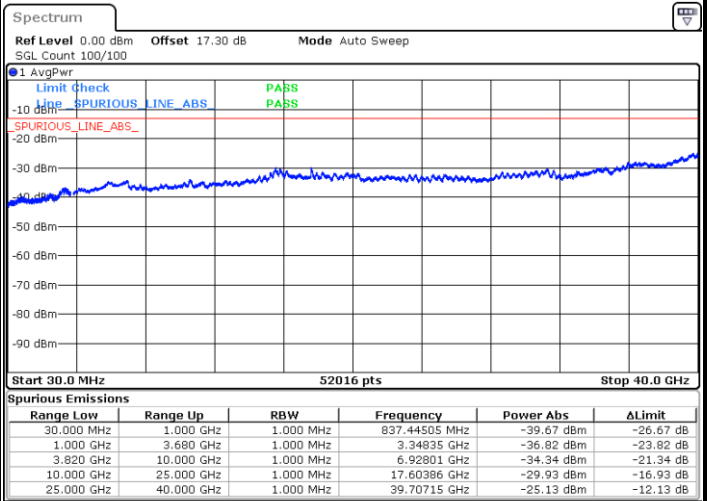

LTE Band 43C / 10MHz+20MHz

QPSK

Lowest Channel / 1RB0 and 1RB99

Lowest Channel / 1RB49 and 1RB0

Date: 2.JUL.2024 13:32:13

Date: 2.JUL.2024 13:30:51

Middle Channel / 1RB0 and 1RB99

Middle Channel / 1RB49 and 1RB0

Date: 2.JUL.2024 13:35:29

Date: 2.JUL.2024 13:34:07

LTE Band 43C / 10MHz+20MHz

QPSK

Highest Channel / 1RB0 and 1RB99

Highest Channel / 1RB49 and 1RB0

Date: 2.JUL.2024 13:49:54

Date: 2.JUL.2024 13:48:32