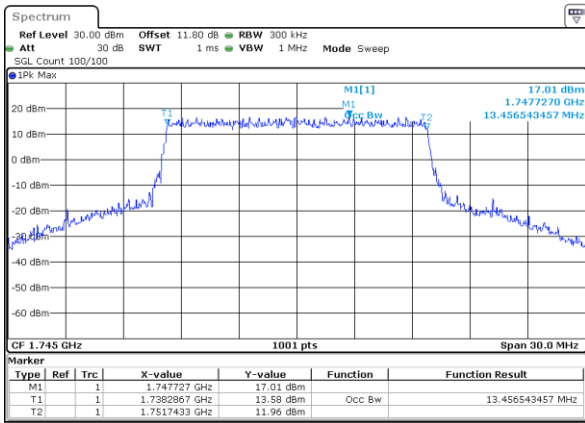

Middle Channel / 15MHz / QPSK

Date: 29_MAY.2024 05:58:52