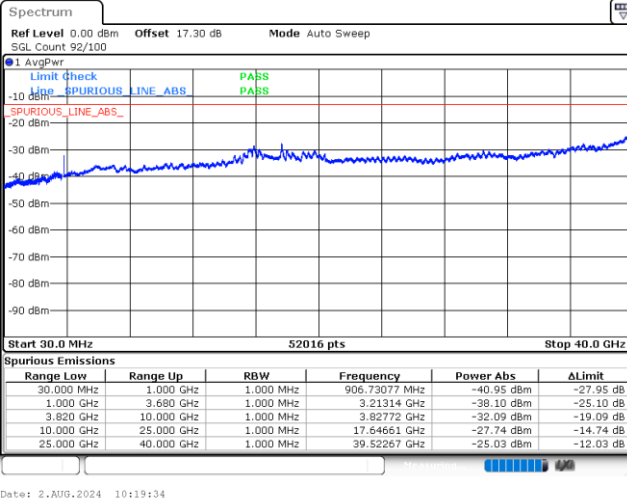

LTE Band 43C / 15MHz+10MHz

QPSK

Highest Channel / 1RB0 and 1RB49

Highest Channel / 1RB74 and 1RB0

Date: 2.AUG.2024 10:51:59

Date: 2.AUG.2024 10:50:41

LTE Band 43C / 15MHz+15MHz

QPSK

Lowest Channel / 1RB0 and 1RB74

Lowest Channel / 1RB74 and 1RB0

MiddleChannel / 1RB0 and 1RB74

Middle Channel / 1RB74 and 1RB0

LTE Band 43C / 15MHz+15MHz

QPSK

Highest Channel / 1RB0 and 1RB74

Highest Channel / 1RB74 and 1RB0

Date: 2.AUG.2024 10:19:34

Date: 2.AUG.2024 10:18:17

LTE Band 66

Peak-to-Average Ratio

Mode	LTE Band 66 / 20MHz				
Mod.	QPSK	16QAM	64QAM	256QAM	Limit: 13dB
RB Size	Full RB	Full RB	Full RB	Full RB	Result
Middle CH	4.26	5.45	6.23	6.58	PASS

26dB Bandwidth

Mode	LTE Band 66 : 26dB BW(MHz)											
BW	1.4MHz		3MHz		5MHz		10MHz		15MHz		20MHz	
Mod.	QPSK	16QAM	QPSK	16QAM	QPSK	16QAM	QPSK	16QAM	QPSK	16QAM	QPSK	16QAM
Middle CH	1.34	1.36	2.99	3.03	4.95	5.01	9.78	9.83	14.41	14.41	19.10	18.94
Mode	LTE Band 66 : 26dB BW(MHz)											
BW	1.4MHz		3MHz		5MHz		10MHz		15MHz		20MHz	
Mod.	64QAM	256QAM	64QAM	256QAM	64QAM	256QAM	64QAM	256QAM	64QAM	256QAM	64QAM	256QAM
Middle CH	1.27	1.30	3.08	3.08	4.94	5.06	9.83	9.83	14.44	14.53	18.90	18.86