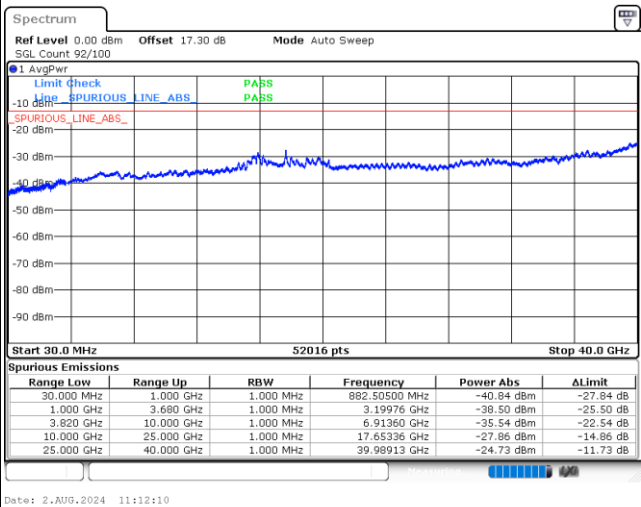

Date: 2.JUL.2024 15:42:56

Date: 2.JUL.2024 15:44:17

LTE Band 43C / 20MHz+20MHz

QPSK

Highest Channel / 1RB0 and 1RB99

Highest Channel / 1RB99 and 1RB0

Date: 2.JUL.2024 15:57:01

Date: 2.JUL.2024 15:58:22

LTE Band 43C / 10MHz+15MHz

QPSK

Lowest Channel / 1RB0 and 1RB74

Lowest Channel / 1RB49 and 1RB0

MiddleChannel / 1RB0 and 1RB74

Middle Channel / 1RB49 and 1RB0

LTE Band 43C / 10MHz+15MHz

QPSK

Highest Channel / 1RB0 and 1RB74

Highest Channel / 1RB49 and 1RB0

LTE Band 43C / 15MHz+10MHz

QPSK

Lowest Channel / 1RB0 and 1RB49

Lowest Channel / 1RB74 and 1RB0

MiddleChannel / 1RB0 and 1RB49

Middle Channel / 1RB74 and 1RB0

LTE Band 43C / 15MHz+10MHz

QPSK

Highest Channel / 1RB0 and 1RB49

Highest Channel / 1RB74 and 1RB0

Date: 2.AUG.2024 10:51:59

Date: 2.AUG.2024 10:50:41

LTE Band 43C / 15MHz+15MHz

QPSK