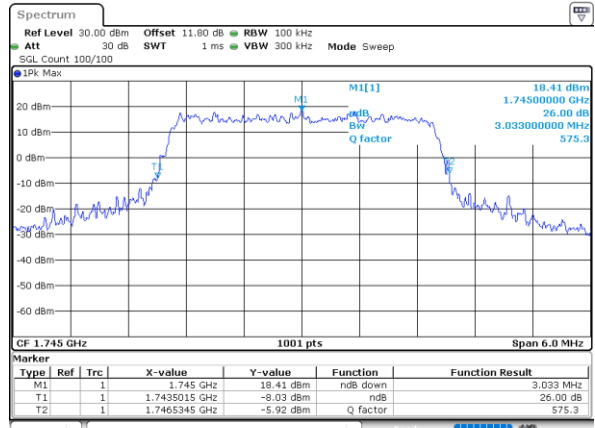

Date: 2.AUG.2024 10:19:34

Date: 2.AUG.2024 10:18:17

LTE Band 66

Peak-to-Average Ratio

Mode	LTE Band 66 / 20MHz				
Mod.	QPSK	16QAM	64QAM	256QAM	Limit: 13dB
RB Size	Full RB	Full RB	Full RB	Full RB	Result
Middle CH	4.26	5.45	6.23	6.58	PASS

26dB Bandwidth

Mode	LTE Band 66 : 26dB BW(MHz)											
BW	1.4MHz		3MHz		5MHz		10MHz		15MHz		20MHz	
Mod.	QPSK	16QAM	QPSK	16QAM	QPSK	16QAM	QPSK	16QAM	QPSK	16QAM	QPSK	16QAM
Middle CH	1.34	1.36	2.99	3.03	4.95	5.01	9.78	9.83	14.41	14.41	19.10	18.94
Mode	LTE Band 66 : 26dB BW(MHz)											
BW	1.4MHz		3MHz		5MHz		10MHz		15MHz		20MHz	
Mod.	64QAM	256QAM	64QAM	256QAM	64QAM	256QAM	64QAM	256QAM	64QAM	256QAM	64QAM	256QAM
Middle CH	1.27	1.30	3.08	3.08	4.94	5.06	9.83	9.83	14.44	14.53	18.90	18.86

LTE Band 66

Middle Channel / 1.4MHz / QPSK

Date: 29_MAY.2024 05:17:15

Middle Channel / 1.4MHz / 16QAM

Date: 29_MAY.2024 05:17:41

Middle Channel / 3MHz / QPSK

Date: 29_MAY.2024 05:31:46

Middle Channel / 3MHz / 16QAM

Date: 29_MAY.2024 05:32:11

Middle Channel / 5MHz / QPSK

Date: 29_MAY.2024 05:42:37

Middle Channel / 5MHz / 16QAM

Date: 29_MAY.2024 05:43:02

LTE Band 66

Middle Channel / 10MHz / QPSK

Date: 29_MAY.2024 05:48:50