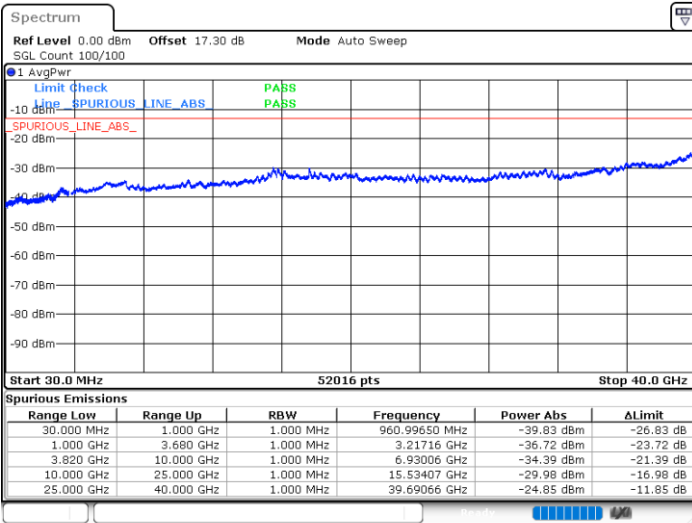

Date: 2.JUL.2024 14:39:00

Date: 2.JUL.2024 14:40:22

LTE Band 43C / 15MHz+20MHz

QPSK

Highest Channel / 1RB0 and 1RB99

Highest Channel / 1RB74 and 1RB0

Date: 2.JUL.2024 14:53:24

Date: 2.JUL.2024 14:54:46

LTE Band 43C / 20MHz+5MHz

QPSK

Lowest Channel / 1RB0 and 1RB24

Lowest Channel / 1RB99 and 1RB0

Date: 2.JUL.2024 11:25:19

Date: 2.JUL.2024 11:23:20

Middle Channel / 1RB0 and 1RB24

Middle Channel / 1RB99 and 1RB0

Date: 2.JUL.2024 13:17:23

Date: 2.JUL.2024 13:16:01

LTE Band 43C / 20MHz+5MHz

QPSK

Highest Channel / 1RB0 and 1RB24

Highest Channel / 1RB99 and 1RB0

Date: 2.JUL.2024 11:56:20

Date: 2.JUL.2024 11:54:52

LTE Band 43C / 20MHz+10MHz

QPSK

Lowest Channel / 1RB0 and 1RB49

Lowest Channel / 1RB99 and 1RB0

Date: 2.JUL.2024 14:04:16

Date: 2.JUL.2024 14:02:54

Middle Channel / 1RB0 and 1RB49

Middle Channel / 1RB99 and 1RB0