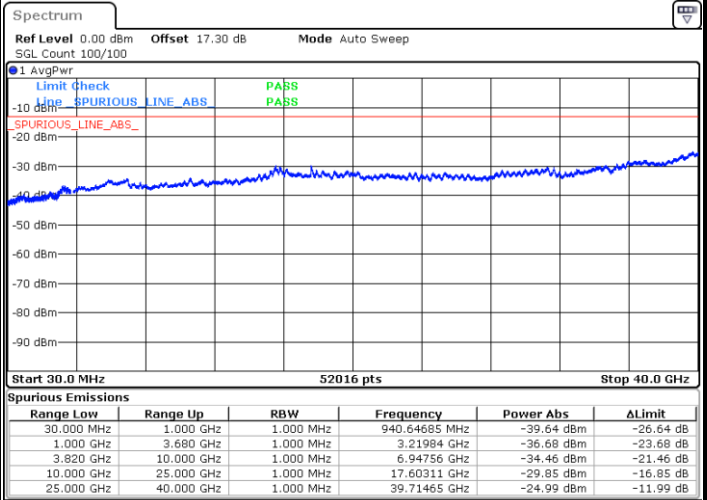

LTE Band 43C / 20MHz+15MHz

QPSK

Lowest Channel / 1RB0 and 1RB74

Lowest Channel / 1RB99 and 1RB0

Date: 2.JUL.2024 15:07:46

Date: 2.JUL.2024 15:09:07

Middle Channel / 1RB0 and 1RB74

Middle Channel / 1RB99 and 1RB0

Date: 2.JUL.2024 15:11:01

Date: 2.JUL.2024 15:12:23

LTE Band 43C / 20MHz+15MHz

QPSK

Highest Channel / 1RB0 and 1RB74

Highest Channel / 1RB99 and 1RB0

Date: 2.JUL.2024 15:25:43

Date: 2.JUL.2024 15:27:05

LTE Band 43C / 20MHz+20MHz

QPSK

Lowest Channel / 1RB0 and 1RB99

Lowest Channel / 1RB99 and 1RB0

Date: 2.JUL.2024 15:39:44

Date: 2.JUL.2024 15:41:05

MiddleChannel / 1RB0 and 1RB99

Middle Channel / 1RB99 and 1RB0

Date: 2.JUL.2024 15:42:56

Date: 2.JUL.2024 15:44:17

LTE Band 43C / 20MHz+20MHz

QPSK

Highest Channel / 1RB0 and 1RB99

Highest Channel / 1RB99 and 1RB0

Date: 2.JUL.2024 15:57:01

Date: 2.JUL.2024 15:58:22