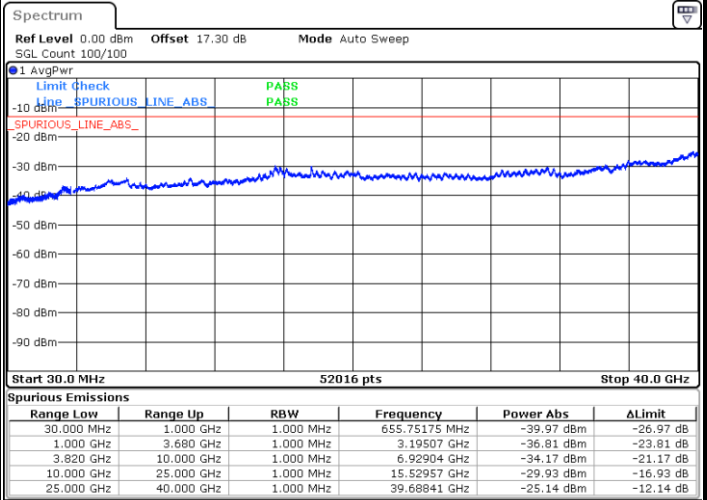

LTE Band 43C / 20MHz+5MHz

QPSK

Lowest Channel / 1RB0 and 1RB24

Lowest Channel / 1RB99 and 1RB0

Date: 2.JUL.2024 11:25:19

Date: 2.JUL.2024 11:23:20

Middle Channel / 1RB0 and 1RB24

Middle Channel / 1RB99 and 1RB0

Date: 2.JUL.2024 13:17:23

Date: 2.JUL.2024 13:16:01

LTE Band 43C / 20MHz+5MHz

QPSK

Highest Channel / 1RB0 and 1RB24

Highest Channel / 1RB99 and 1RB0

Date: 2.JUL.2024 11:56:20

Date: 2.JUL.2024 11:54:52

LTE Band 43C / 20MHz+10MHz

QPSK

Lowest Channel / 1RB0 and 1RB49

Lowest Channel / 1RB99 and 1RB0

Date: 2.JUL.2024 14:04:16

Date: 2.JUL.2024 14:02:54

Middle Channel / 1RB0 and 1RB49

Middle Channel / 1RB99 and 1RB0

Date: 2.JUL.2024 14:07:32

Date: 2.JUL.2024 14:06:09

LTE Band 43C / 20MHz+10MHz

QPSK

Highest Channel / 1RB0 and 1RB49

Highest Channel / 1RB99 and 1RB0

Date: 2.JUL.2024 14:20:53

Date: 2.JUL.2024 14:22:15