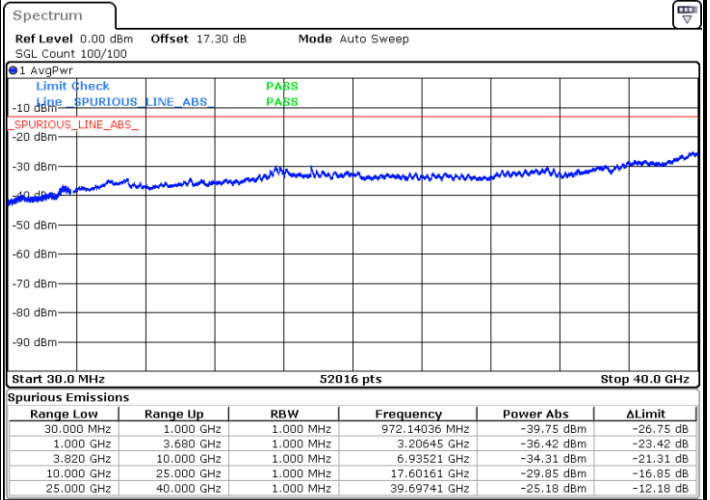

LTE Band 43C / 20MHz+20MHz

QPSK

Lowest Channel / 1RB0 and 1RB99

Lowest Channel / 1RB99 and 1RB0

Date: 2.JUL.2024 15:39:44

Date: 2.JUL.2024 15:41:05

MiddleChannel / 1RB0 and 1RB99

Middle Channel / 1RB99 and 1RB0

Date: 2.JUL.2024 15:42:56

Date: 2.JUL.2024 15:44:17

LTE Band 43C / 20MHz+20MHz

QPSK

Highest Channel / 1RB0 and 1RB99

Highest Channel / 1RB99 and 1RB0

Date: 2.JUL.2024 15:57:01

Date: 2.JUL.2024 15:58:22

LTE Band 43C / 10MHz+15MHz

QPSK

Lowest Channel / 1RB0 and 1RB74

Lowest Channel / 1RB49 and 1RB0

MiddleChannel / 1RB0 and 1RB74

Middle Channel / 1RB49 and 1RB0

LTE Band 43C / 10MHz+15MHz

QPSK

Highest Channel / 1RB0 and 1RB74

Highest Channel / 1RB49 and 1RB0

LTE Band 43C / 15MHz+10MHz

QPSK

Lowest Channel / 1RB0 and 1RB49

Lowest Channel / 1RB74 and 1RB0

MiddleChannel / 1RB0 and 1RB49

Middle Channel / 1RB74 and 1RB0