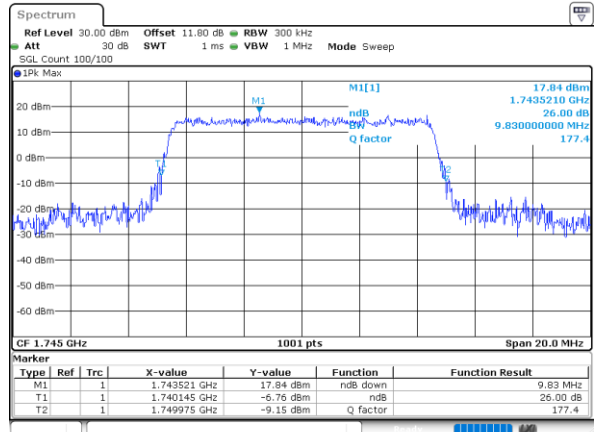

Middle Channel / 10MHz / 64QAM

Date: 29_MAY.2024 05:52:35