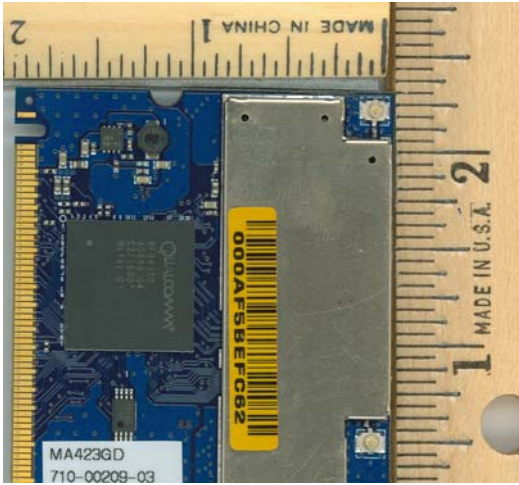

External view, Top side 65-VE240-P1 (MA423GD) FCC ID: J9C-65VE240P1

External view, Bottom side 65-VE240-P1 (MA423GD) FCC ID: J9C-65VE240P1