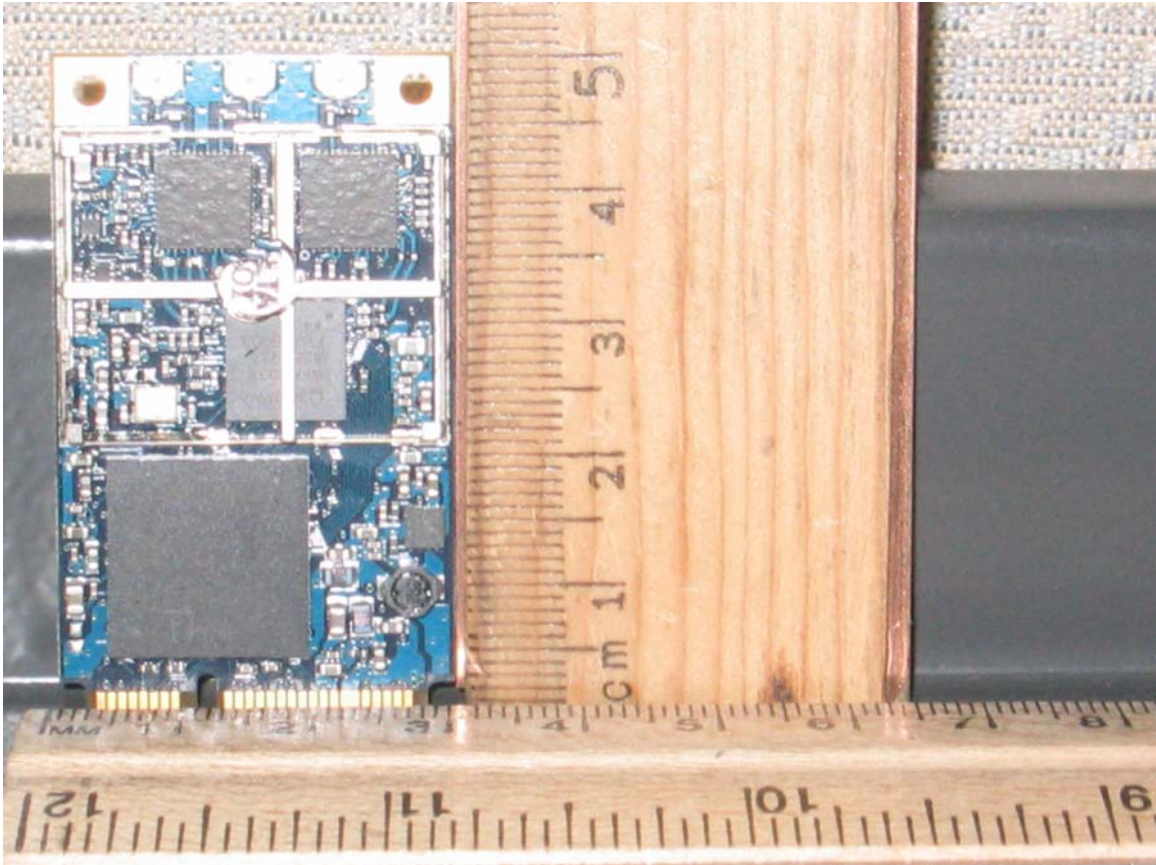

Internal view, Top side 65-VE239-P2 (MC423D_H) FCC ID: J9C-65VE239P2

Internal view, Bottom side 65-VE239-P2 (MC423D_H) FCC ID: J9C-65VE239P2