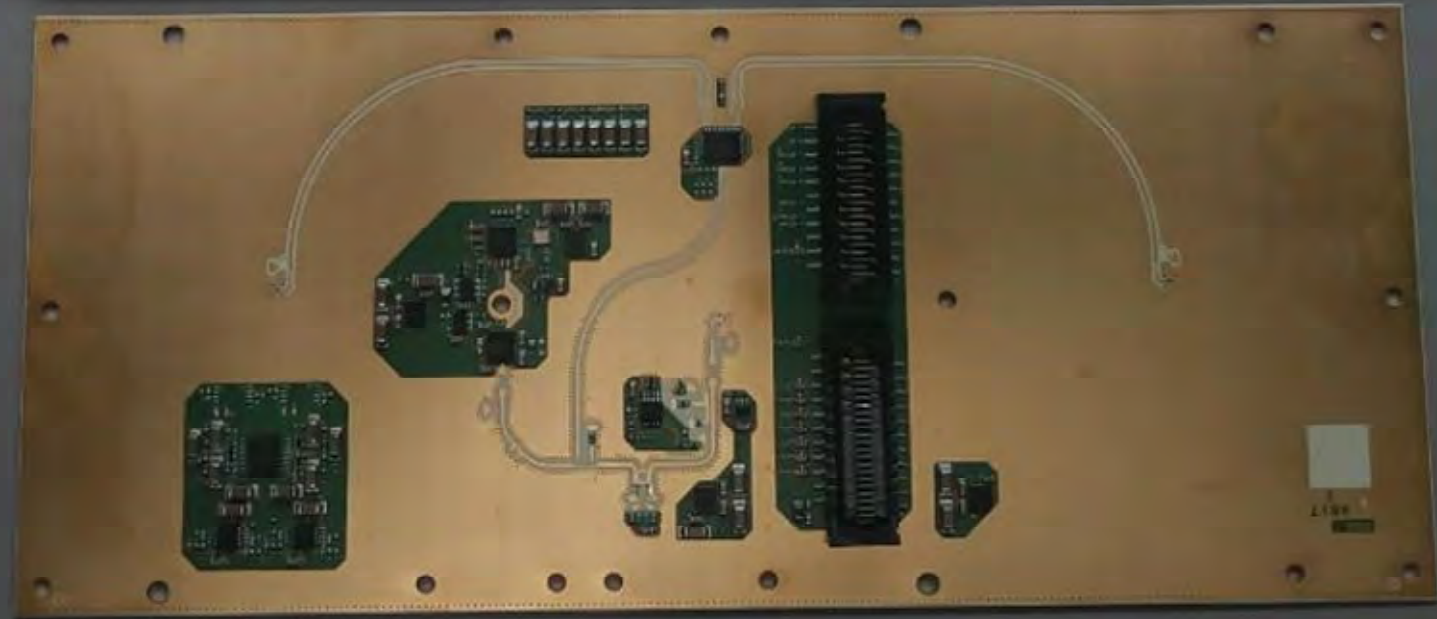

WiFi module shown here, as mounted in the unit

Toradex SOM

WiFi module

WiFi antenna

WiFi module, zoomed in

**GPS module shown here, as mounted in the unit**

GPS module shown here, zoomed in

GPS module

ET06  
P T I 1-0  
94V-0  
1919  
000 -02

A/N 4500-1184-001  
2021 NANO SIMS  
S/N 019 2324UKG  
1mm  
4300-1284-0003

Model: IVQ-3008  
S/N: 00001005

InnoSenT

# Front Side Of PCB

Section 1

Section 2

Section 3

Front Side Section 1

**Front Side Section 2**

**Front Side Section 3**

# Back Side Of PCB

Section 1(red)

Section 3(brown)

Section 5(blue)

Section 2(lime green)

Section 4(pink)

**Back Side Section 1**

**Back Side Section 2**