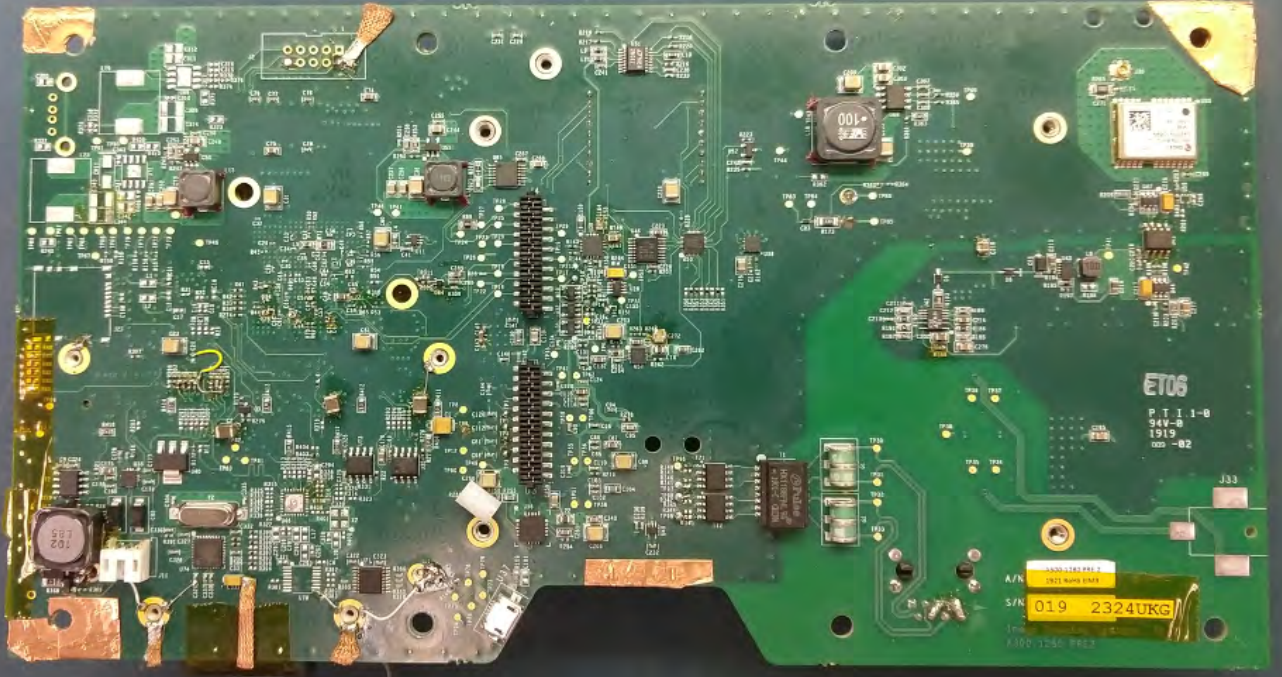

WiFi module shown here, as mounted in the unit

Toradex SOM

WiFi module

WiFi antenna

WiFi module, zoomed in

**GPS module shown here, as mounted in the unit**

GPS module shown here, zoomed in

GPS module

ET06  
P T I 1-0  
94V-0  
1919  
000 -02

A/N 4500-1184-001  
2021 NANO SIMS  
S/N 019 2324UKG  
1mm  
4300-1284-0003

Model: IVQ-3008  
S/N: 00001005

InnoSenT

# Front Side Of PCB

Section 1

Section 2

Section 3

Front Side Section 1

**Front Side Section 2**

**Front Side Section 3**

# Back Side Of PCB

Section 1(red)

Section 3(brown)

Section 5(blue)

Section 2(lime green)

Section 4(pink)

**Back Side Section 1**

**Back Side Section 2**