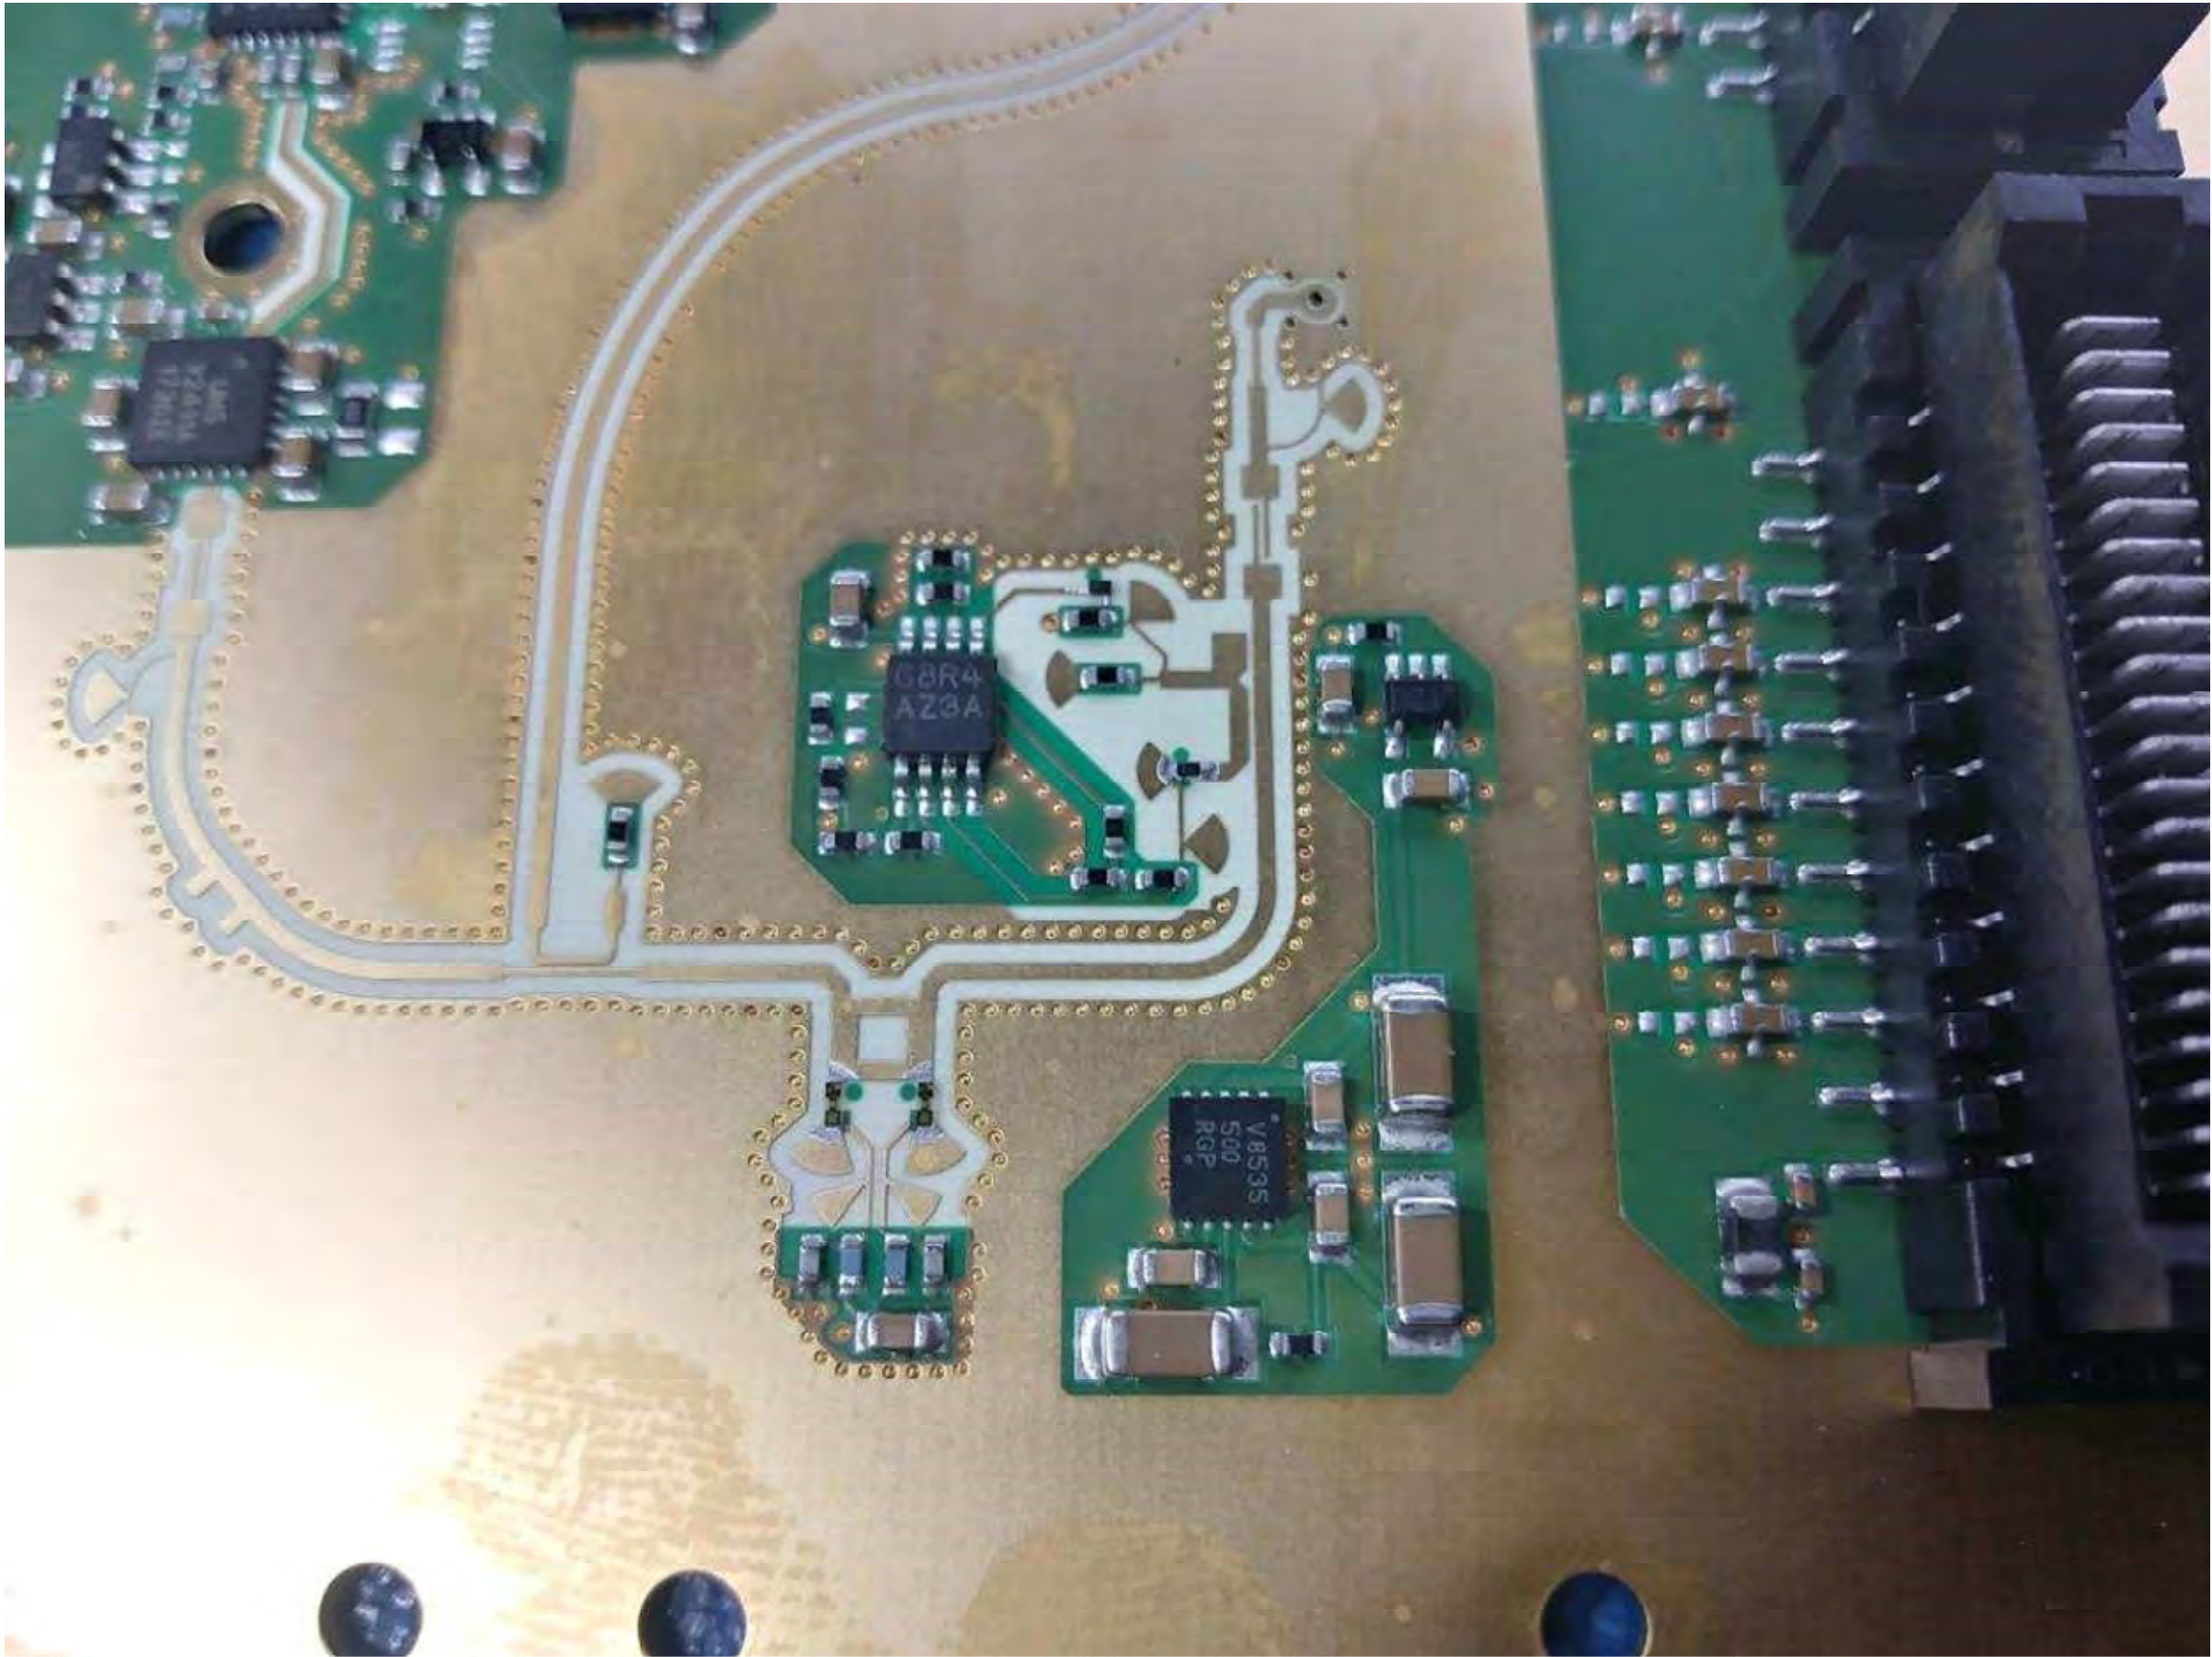

WiFi module shown here, as mounted in the unit

Toradex SOM

WiFi module

WiFi antenna

WiFi module, zoomed in

**GPS module shown here, as mounted in the unit**

GPS module shown here, zoomed in

GPS module

ET06  
P T I 1-0  
94V-0  
1919  
000 -02

A/N 4500-1184-001  
2021 NANO SIMS  
S/N 019 2324UKG  
1mm  
4300-1284-0003

Model: IVQ-3008  
S/N: 00001005

InnoSenT

# Front Side Of PCB

Section 1

Section 2

Section 3

Front Side Section 1

**Front Side Section 2**

**Front Side Section 3**

# Back Side Of PCB

Section 1(red)

Section 3(brown)

Section 5(blue)

Section 2(lime green)

Section 4(pink)

**Back Side Section 1**

**Back Side Section 2**