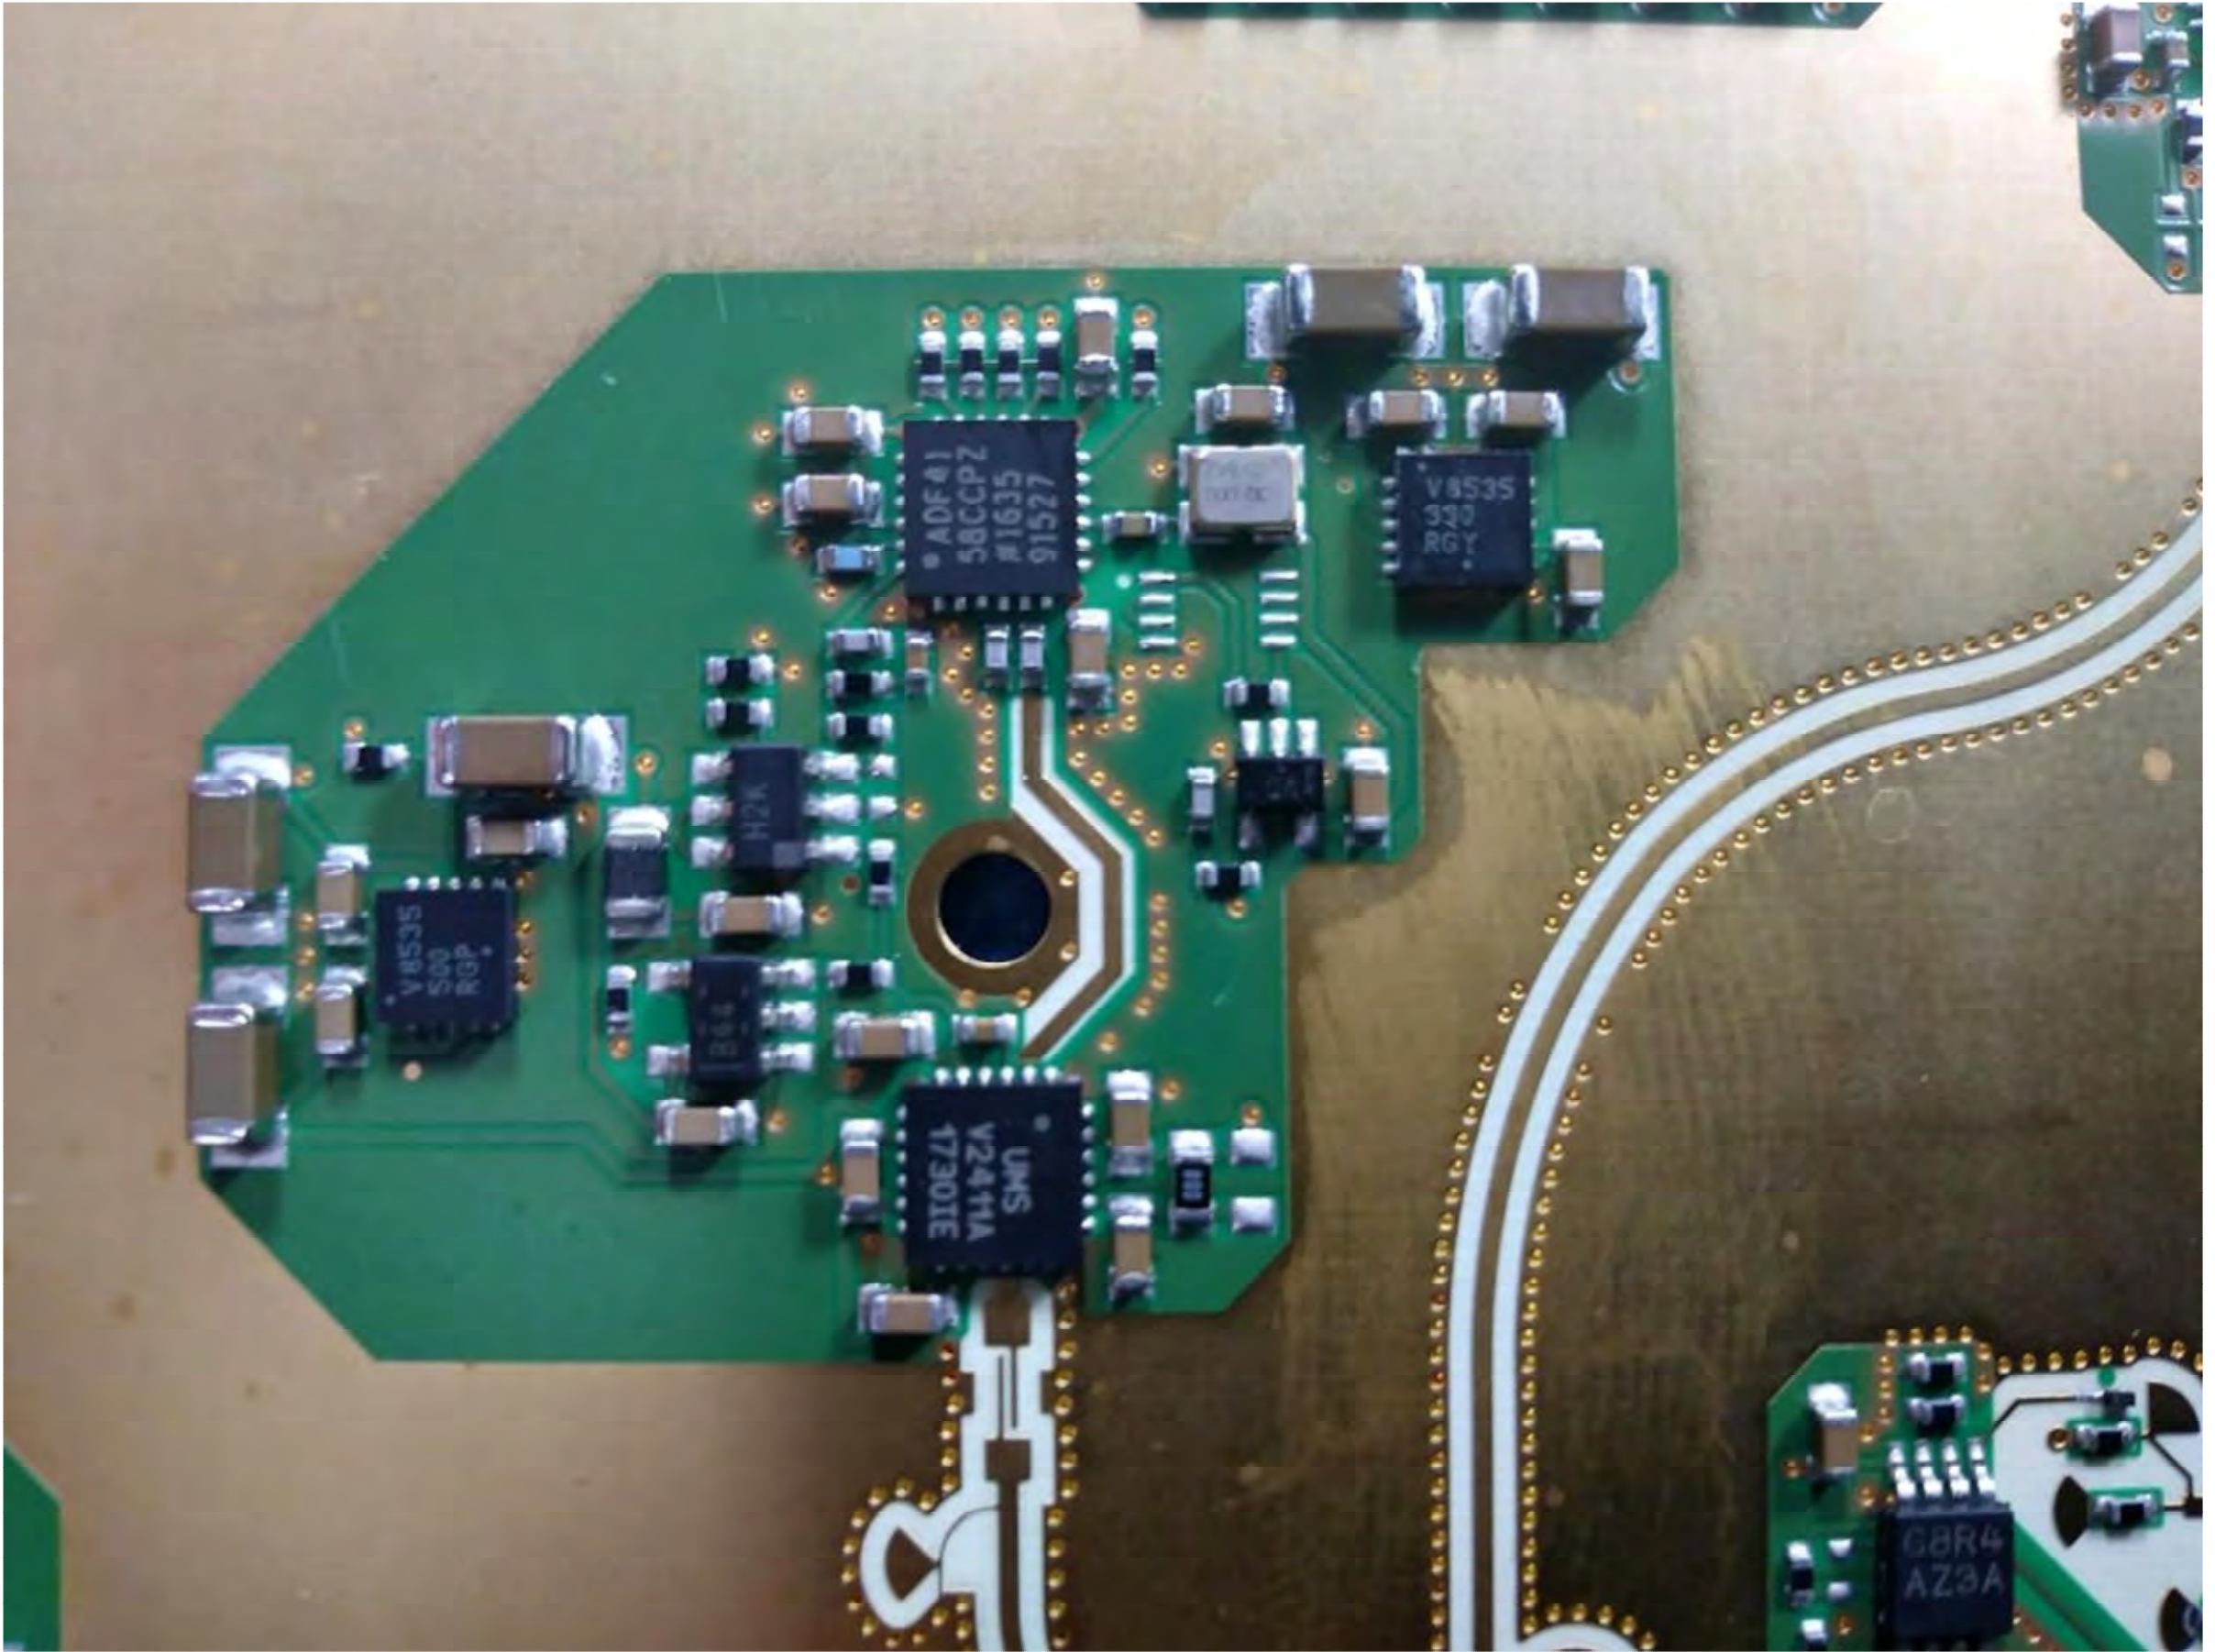

WiFi module shown here, as mounted in the unit

Toradex SOM

WiFi module

WiFi antenna

WiFi module, zoomed in

**GPS module shown here, as mounted in the unit**

GPS module shown here, zoomed in

GPS module

ET06  
P T I 1-0  
94V-0  
1919  
000 -02

A/N 4500-1184-001  
2021 NANO SIMS  
S/N 019 2324UKG  
1mm  
4300-1284-0003

Model: IVQ-3008  
S/N: 00001005

InnoSenT

# Front Side Of PCB

Section 1

Section 2

Section 3

Front Side Section 1

**Front Side Section 2**

**Front Side Section 3**

# Back Side Of PCB

Section 1(red)

Section 3(brown)

Section 5(blue)

Section 2(lime green)

Section 4(pink)

**Back Side Section 1**

**Back Side Section 2**