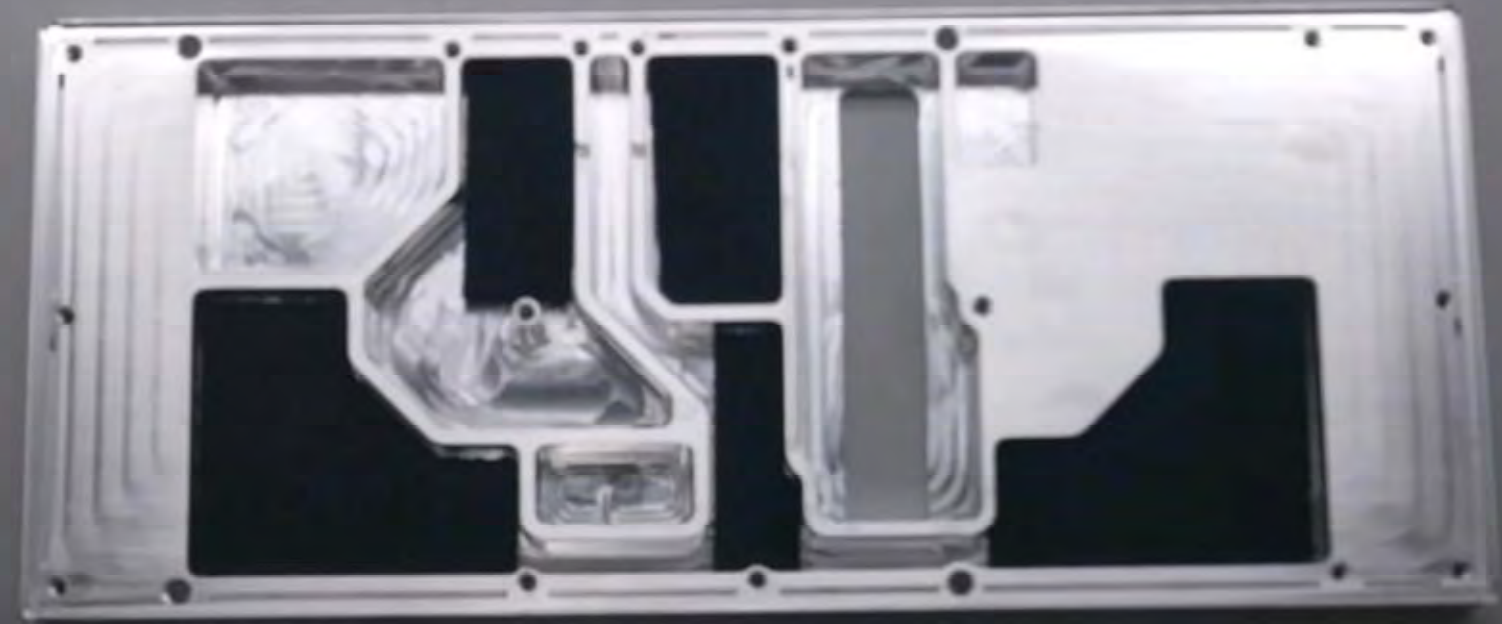

WiFi module shown here, as mounted in the unit

Toradex SOM

WiFi module

WiFi antenna

WiFi module, zoomed in

**GPS module shown here, as mounted in the unit**

GPS module shown here, zoomed in

GPS module

ET06  
P T I 1-0  
94V-0  
1919  
000 -02

A/N 4500-1184-001  
2021 NANO SIMS  
S/N 019 2324UKG  
1mm  
4300-1284-0003

Model: IVQ-3008  
S/N: 00001005

InnoSenT