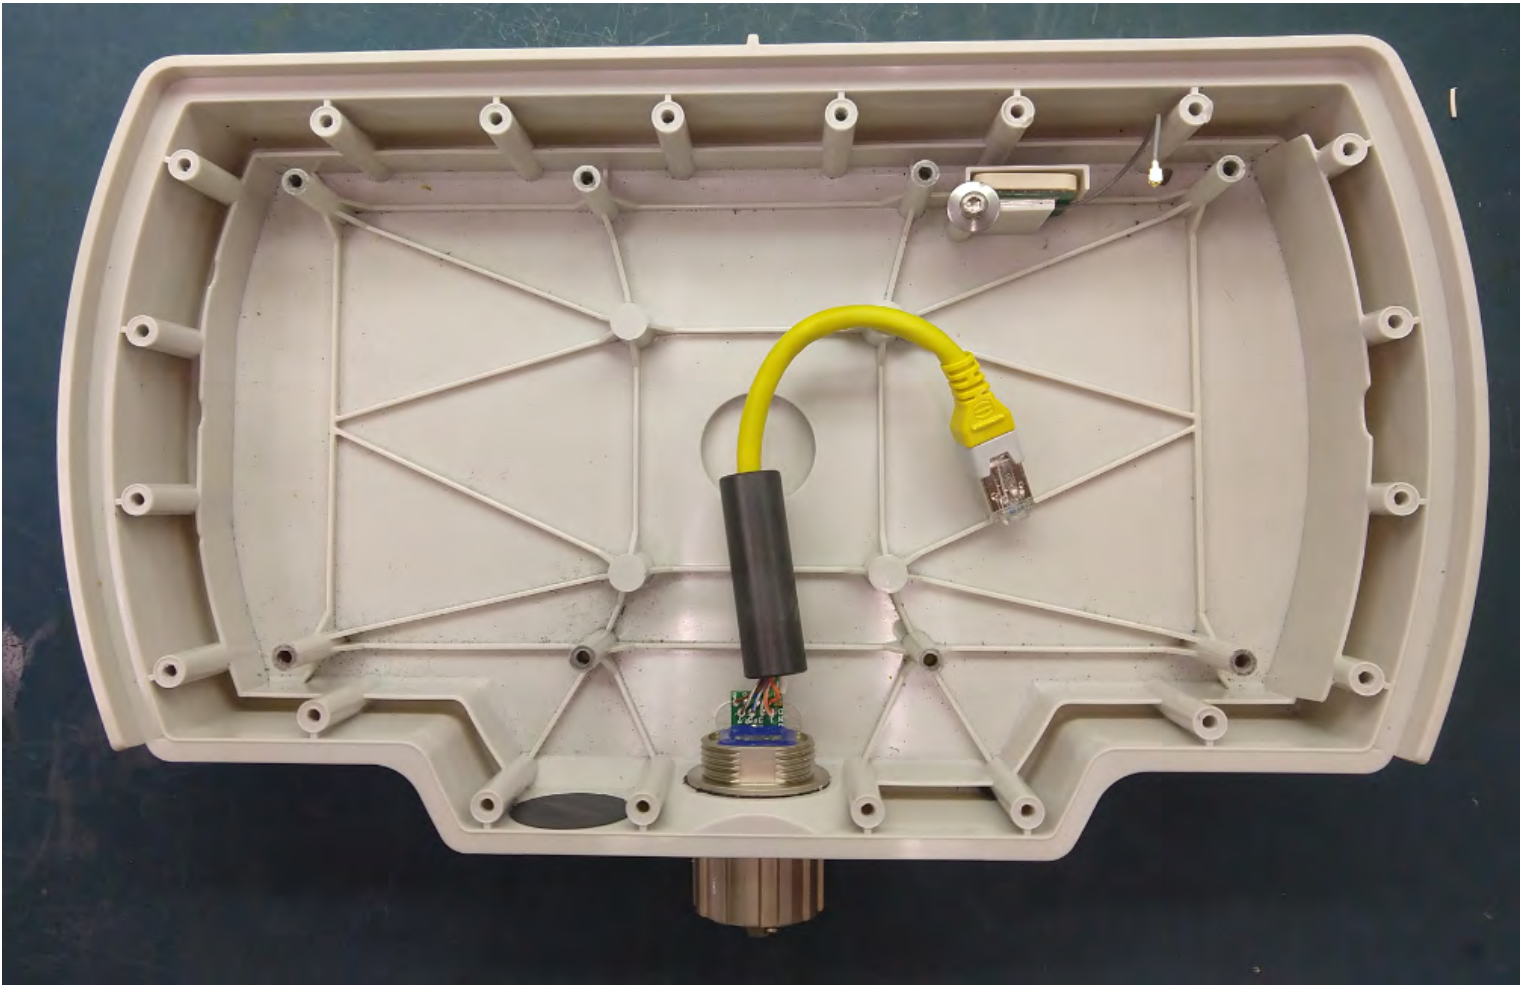

WiFi module shown here, as mounted in the unit

Toradex SOM

WiFi module

WiFi antenna

WiFi module, zoomed in

**GPS module shown here, as mounted in the unit**

GPS module shown here, zoomed in

GPS module

ET06  
P T I 1-0  
94V-0  
1919  
000 -02

A/N 4500-1184-001  
2021 NANO SIMS  
S/N 019 2324UKG  
1mm  
4300-1284-0003

Model: IVQ-3008  
S/N: 00001005

InnoSenT

# Back Side Of PCB

Section 1(red)

Section 3(brown)

Section 5(blue)

Section 2(lime green)

Section 4(pink)

**Back Side Section 1**

**Back Side Section 2**