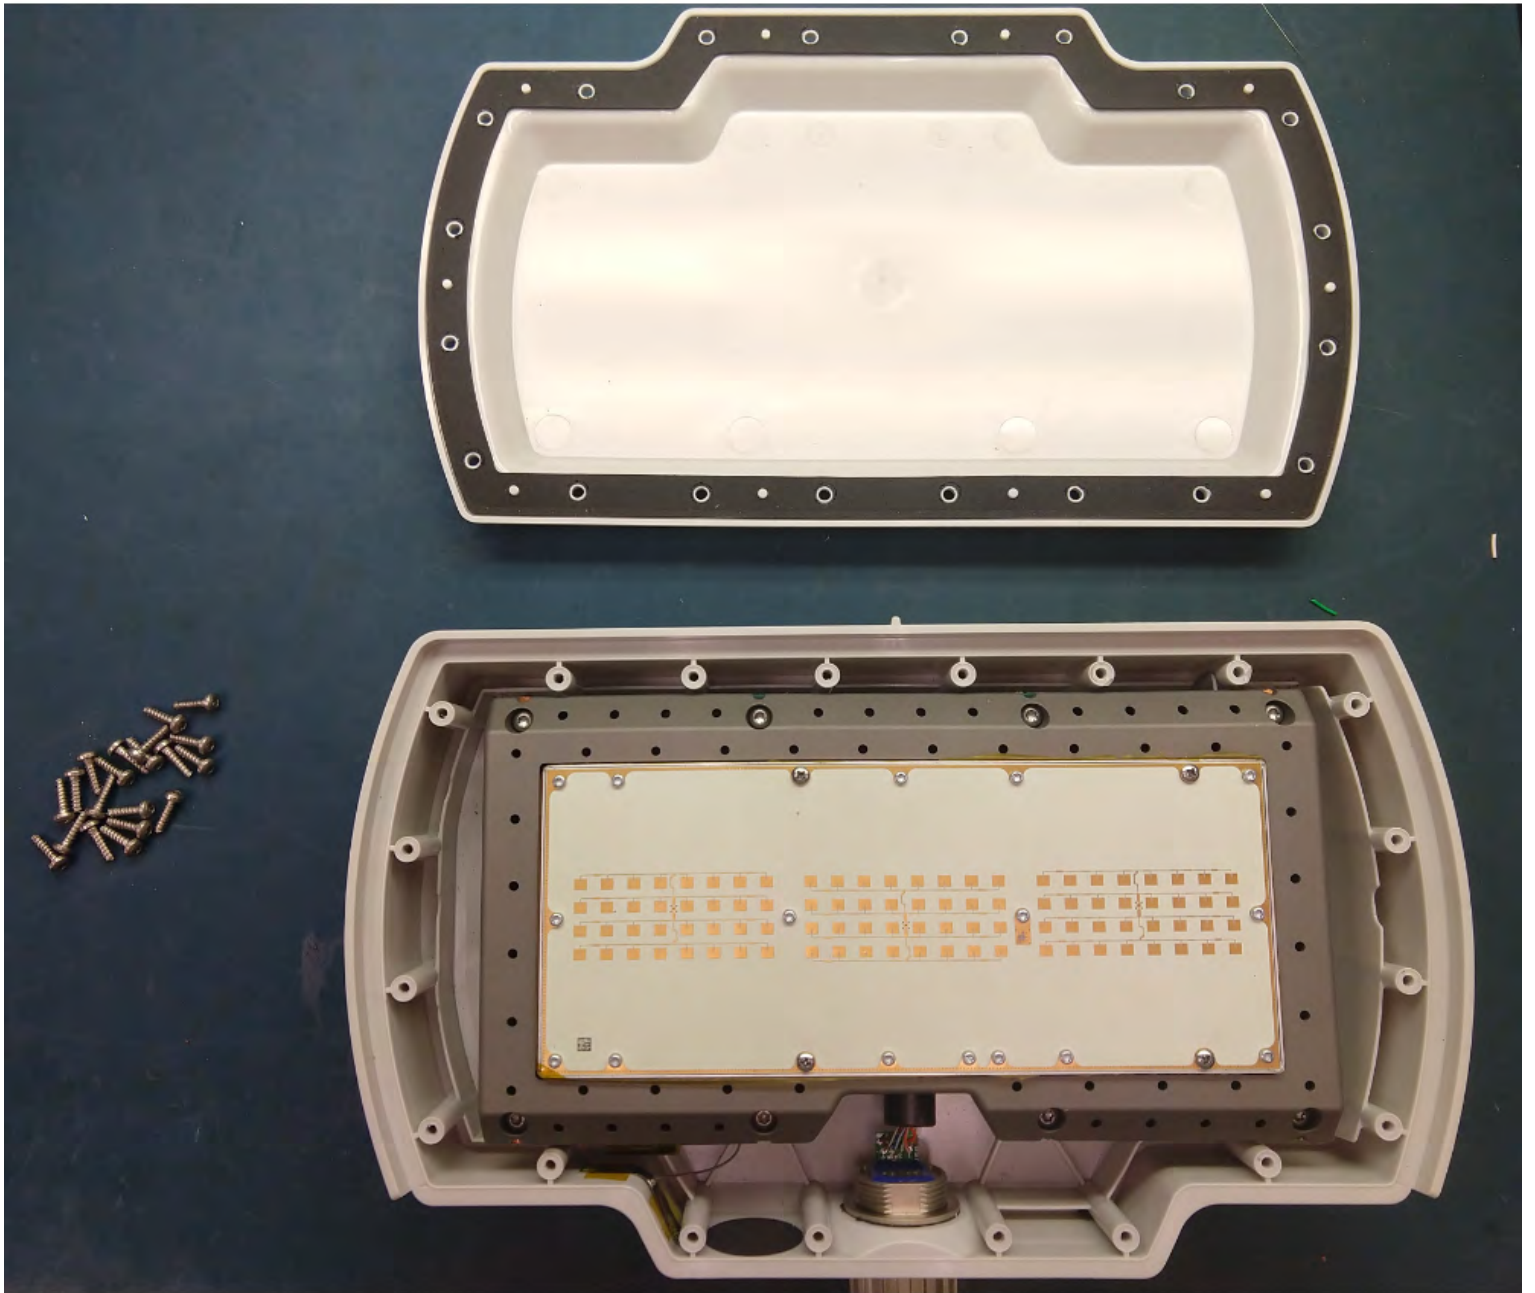

WiFi module shown here, as mounted in the unit

Toradex SOM

WiFi module

WiFi antenna

WiFi module, zoomed in

**GPS module shown here, as mounted in the unit**

GPS module shown here, zoomed in

GPS module

ET06  
P T I 1-0  
94V-0  
1919  
000 -02

A/N 4500-1184-001  
2021 NANO SIMS  
S/N 019 2324UKG  
1mm  
4300-1284-0003

Model: IVQ-3008  
S/N: 00001005

InnoSenT

# Front Side Of PCB

Section 1

Section 2

Section 3

Front Side Section 1

**Front Side Section 2**

**Front Side Section 3**

# Back Side Of PCB

Section 1(red)

Section 3(brown)

Section 5(blue)

Section 2(lime green)

Section 4(pink)

**Back Side Section 1**

**Back Side Section 2**