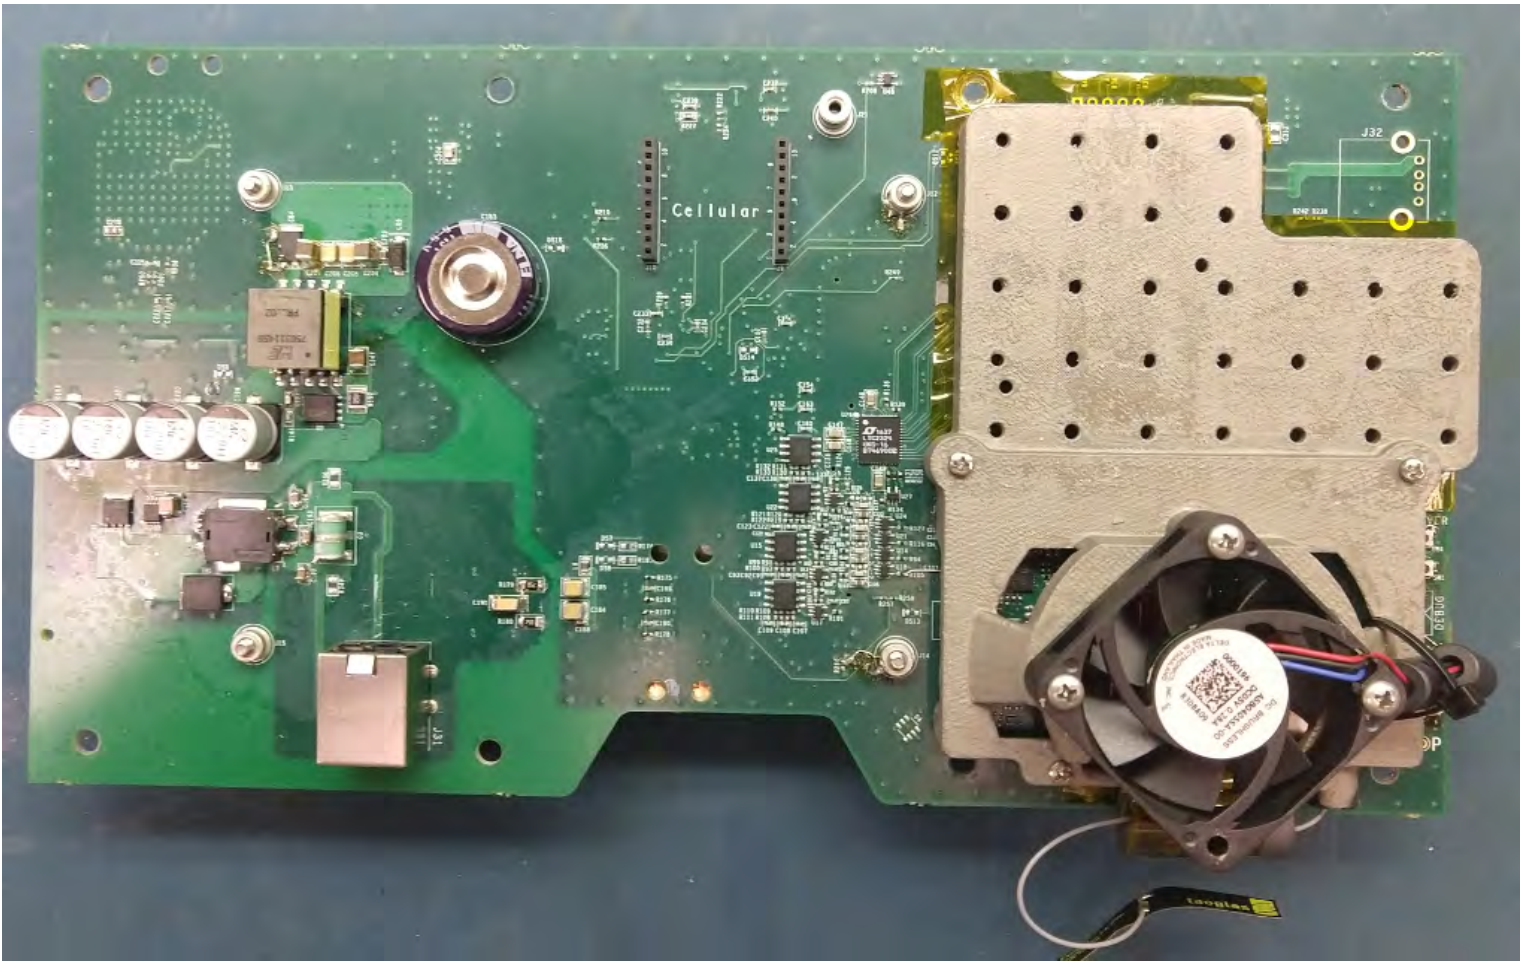

WiFi module shown here, as mounted in the unit

Toradex SOM

WiFi module

WiFi antenna

WiFi module, zoomed in

**GPS module shown here, as mounted in the unit**

GPS module shown here, zoomed in

GPS module

ET06  
P T I 1-0  
94V-0  
1919  
000 -02

A/N 4500-1184-001  
2021 NANO SIMS  
S/N 019 2324UKG  
1mm  
4300-1284-0003

Model: IVQ-3008  
S/N: 00001005

InnoSenT

# Front Side Of PCB

Section 1

Section 2

Section 3

Front Side Section 1

**Front Side Section 2**

**Front Side Section 3**

# Back Side Of PCB

Section 1(red)

Section 3(brown)

Section 5(blue)

Section 2(lime green)

Section 4(pink)

**Back Side Section 1**

**Back Side Section 2**