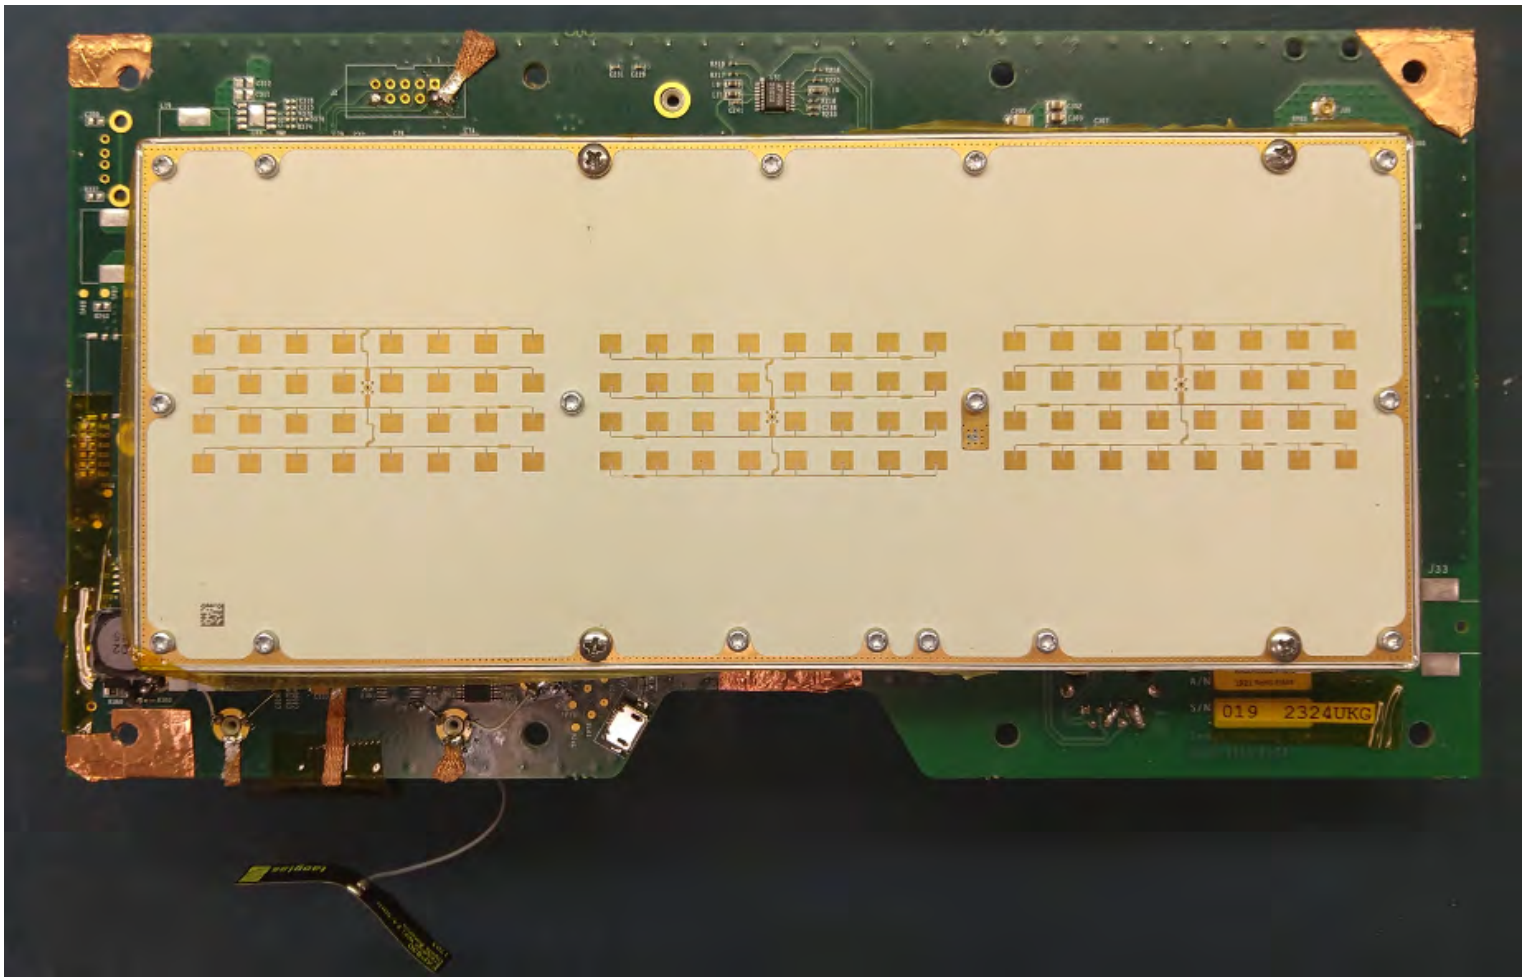

WiFi module shown here, as mounted in the unit

Toradex SOM

WiFi module

WiFi antenna

WiFi module, zoomed in

**GPS module shown here, as mounted in the unit**

GPS module shown here, zoomed in

GPS module

ET06  
P T I 1-0  
94V-0  
1919  
000 -02

A/N 4500-1184-001  
2021 NANO SIMS  
S/N 019 2324UKG  
1mm  
4300-1284-0003

Model: IVQ-3008  
S/N: 00001005

InnoSenT

# Front Side Of PCB

Section 1

Section 2

Section 3

Front Side Section 1

**Front Side Section 2**

**Front Side Section 3**

# Back Side Of PCB

Section 1(red)

Section 3(brown)

Section 5(blue)

Section 2(lime green)

Section 4(pink)

**Back Side Section 1**

**Back Side Section 2**