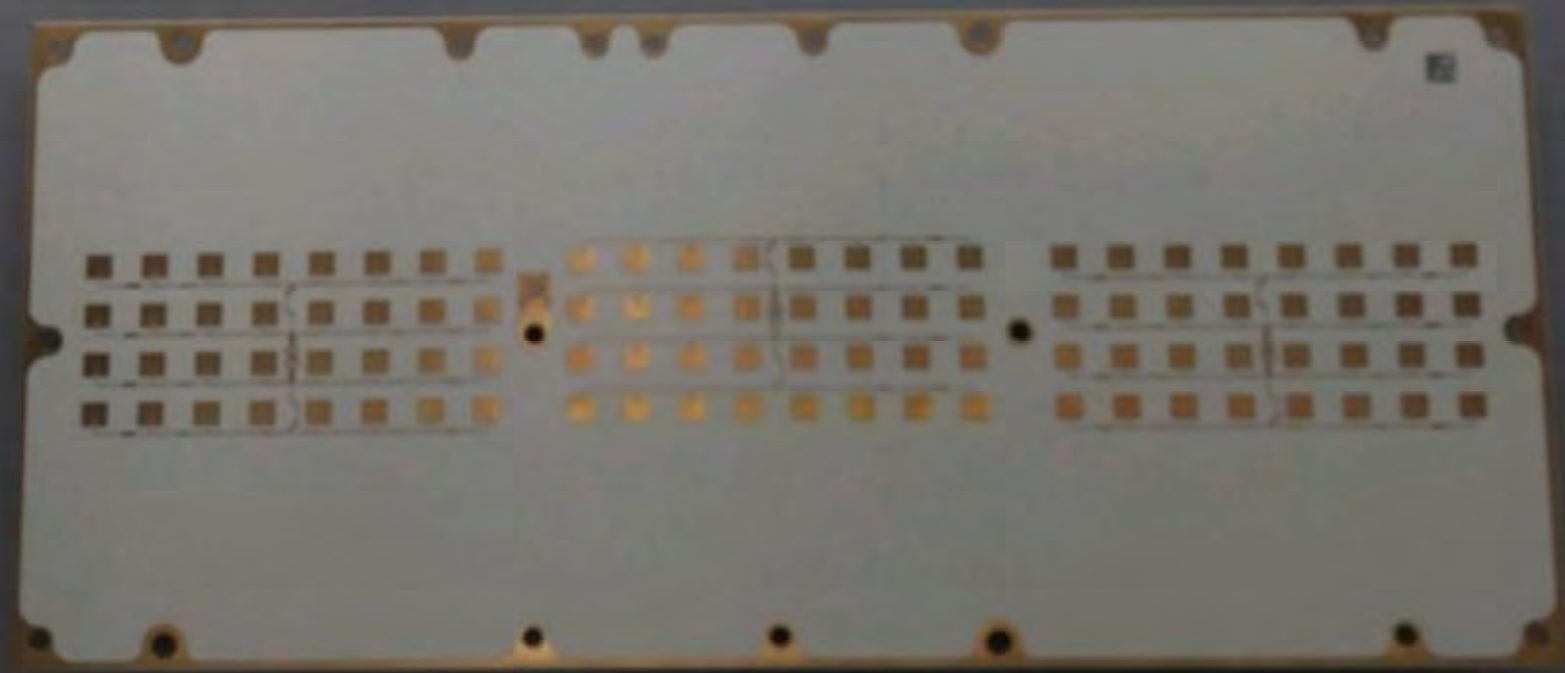

WiFi module shown here, as mounted in the unit

Toradex SOM

WiFi module

WiFi antenna

WiFi module, zoomed in

**GPS module shown here, as mounted in the unit**

GPS module shown here, zoomed in

GPS module

ET06  
P T I 1-0  
94V-0  
1919  
000 -02

A/N 4500-1184-001  
2021 NANO SIMS  
S/N 019 2324UKG  
1mm  
4300-1284-0003

Model: IVQ-3008  
S/N: 00001005

InnoSenT

# Front Side Of PCB

Section 1

Section 2

Section 3

Front Side Section 1

**Front Side Section 2**

**Front Side Section 3**

# Back Side Of PCB

Section 1(red)

Section 3(brown)

Section 5(blue)

Section 2(lime green)

Section 4(pink)

**Back Side Section 1**

**Back Side Section 2**