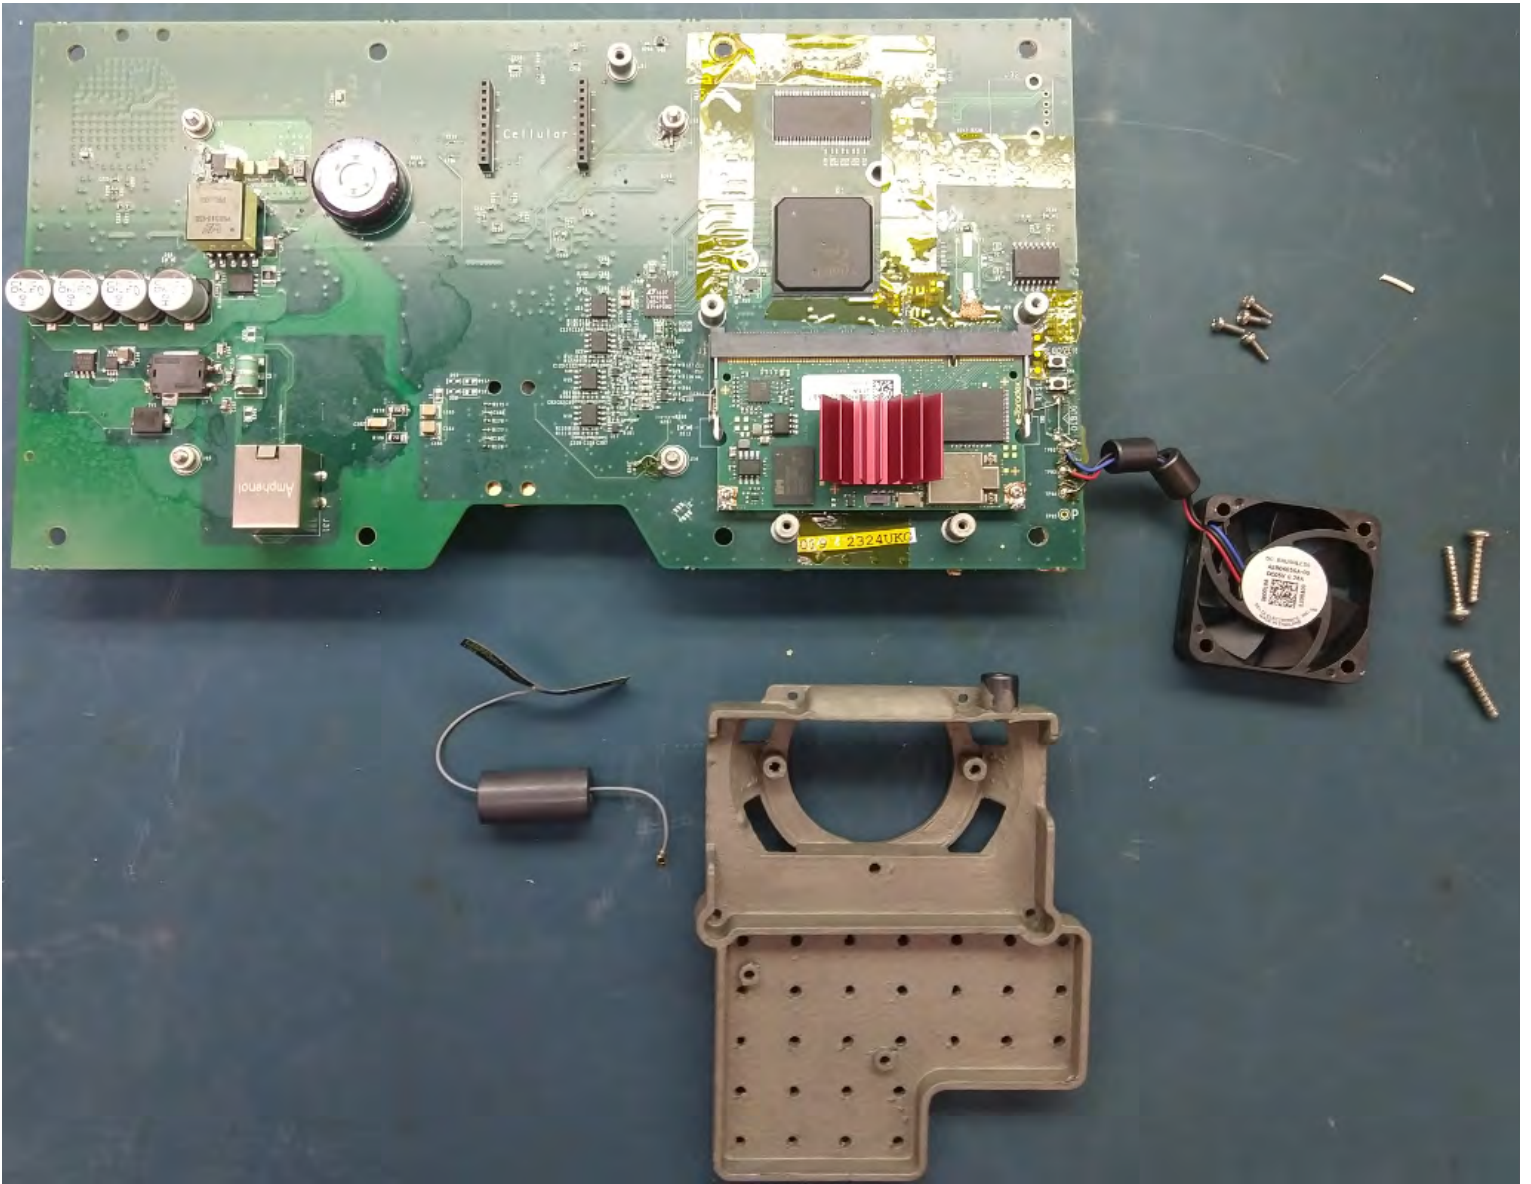

WiFi module shown here, as mounted in the unit

Toradex SOM

WiFi module

WiFi antenna

WiFi module, zoomed in

**GPS module shown here, as mounted in the unit**

GPS module shown here, zoomed in

GPS module

ET06  
P T I 1-0  
94V-0  
1919  
000 -02

A/N 4500-1184-001  
2021 NANO SIMS  
S/N 019 2324UKG  
1mm  
4300-1284-0003

Model: IVQ-3008  
S/N: 00001005

InnoSenT

# Front Side Of PCB

Section 1

Section 2

Section 3

Front Side Section 1

**Front Side Section 2**

**Front Side Section 3**

# Back Side Of PCB

Section 1(red)

Section 3(brown)

Section 5(blue)

Section 2(lime green)

Section 4(pink)

**Back Side Section 1**

**Back Side Section 2**