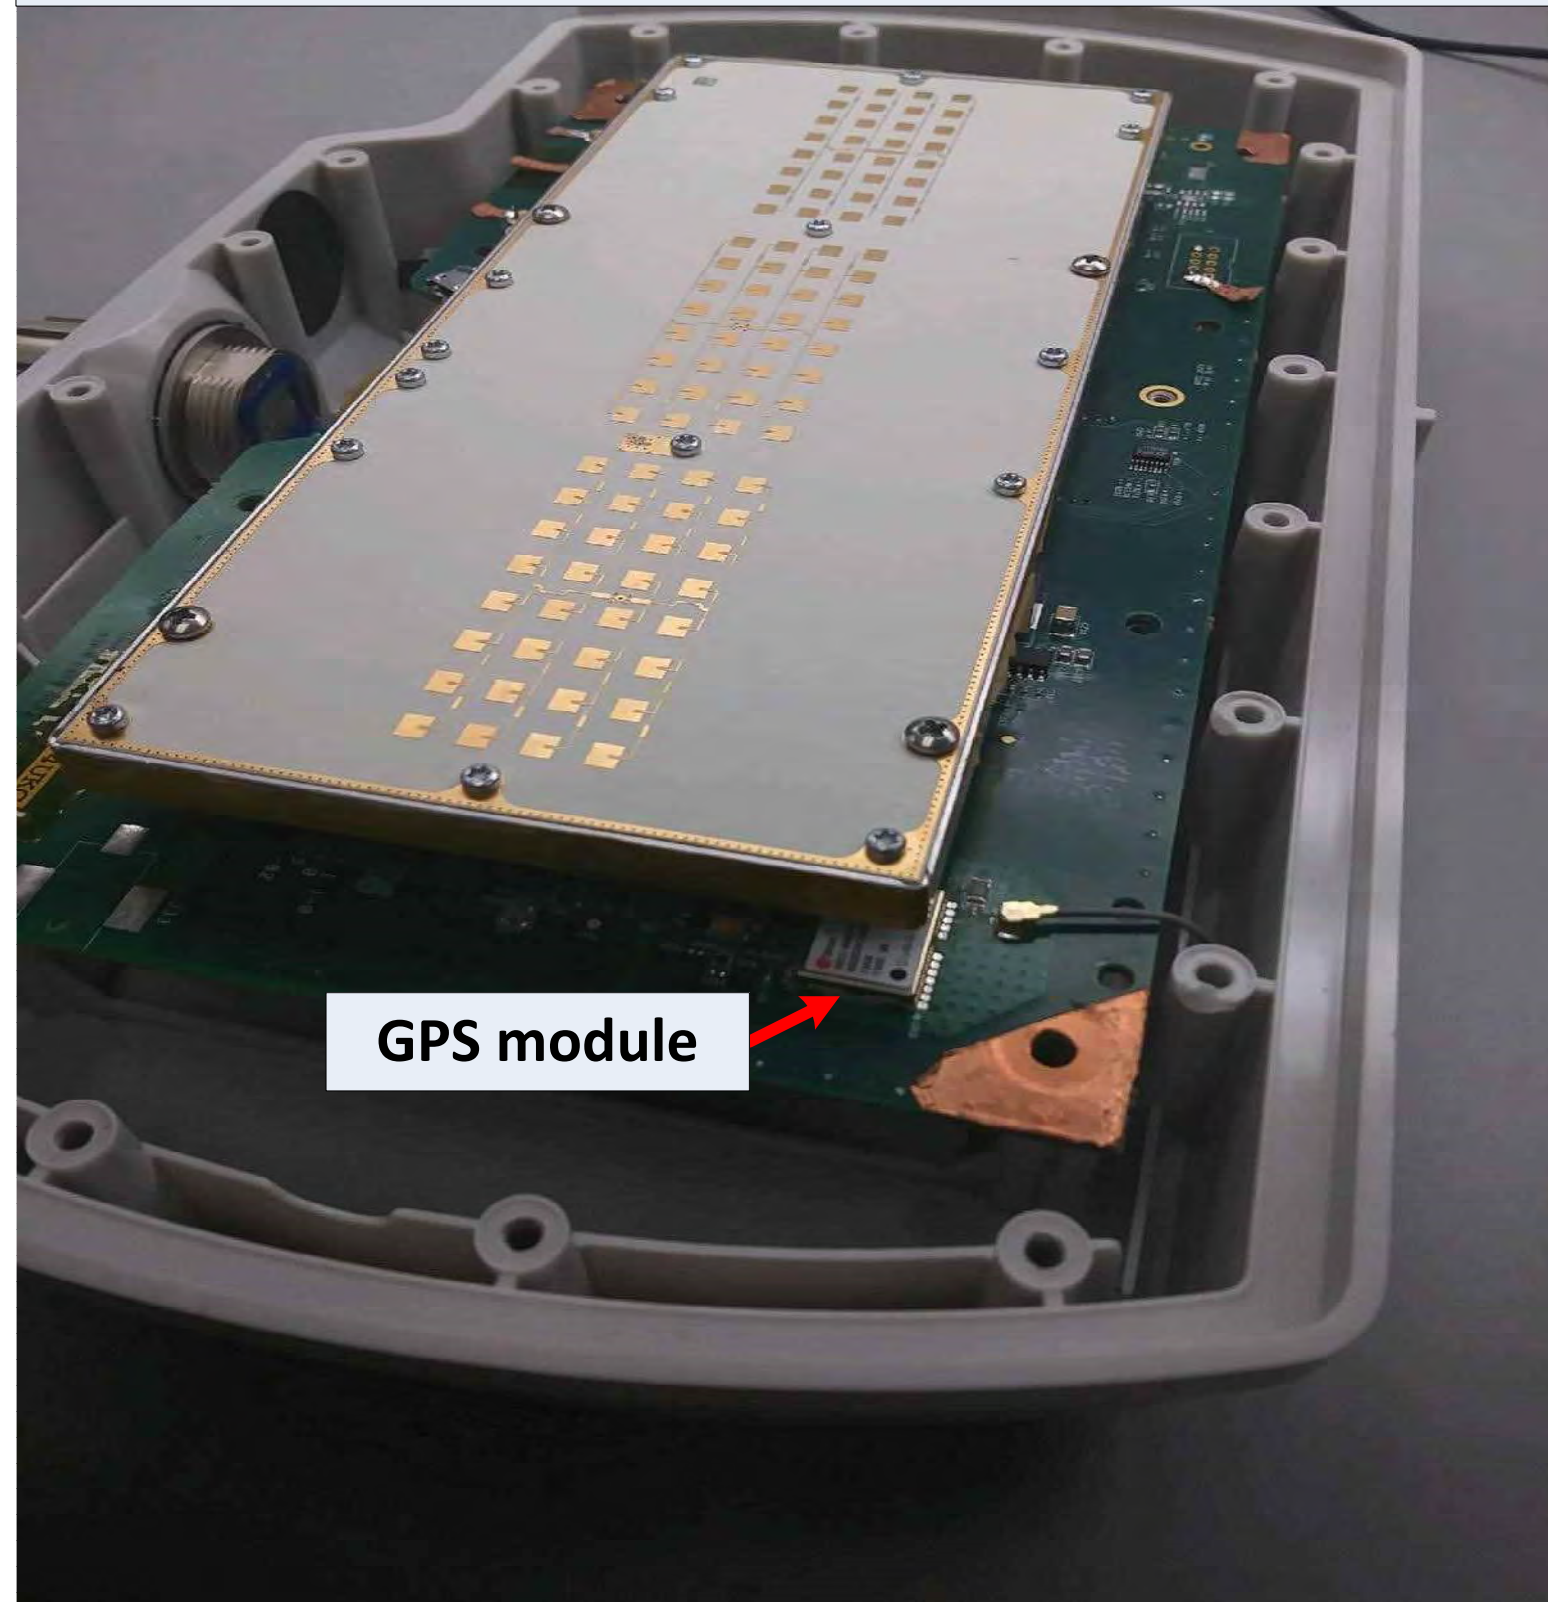

WiFi module shown here, as mounted in the unit

Toradex SOM

WiFi module

WiFi antenna

WiFi module, zoomed in

**GPS module shown here, as mounted in the unit**

GPS module shown here, zoomed in

GPS module

ET06  
P T I 1-0  
94V-0  
1919  
000 -02

A/N 4500-1184-001  
2021 NANO SIMS  
S/N 019 2324UKG  
1mm  
4300-1284-0003

Model: IVQ-3008  
S/N: 00001005

InnoSenT

# Front Side Of PCB

Section 1

Section 2

Section 3

Front Side Section 1

**Front Side Section 2**

**Front Side Section 3**

# Back Side Of PCB

Section 1(red)

Section 3(brown)

Section 5(blue)

Section 2(lime green)

Section 4(pink)

**Back Side Section 1**

**Back Side Section 2**