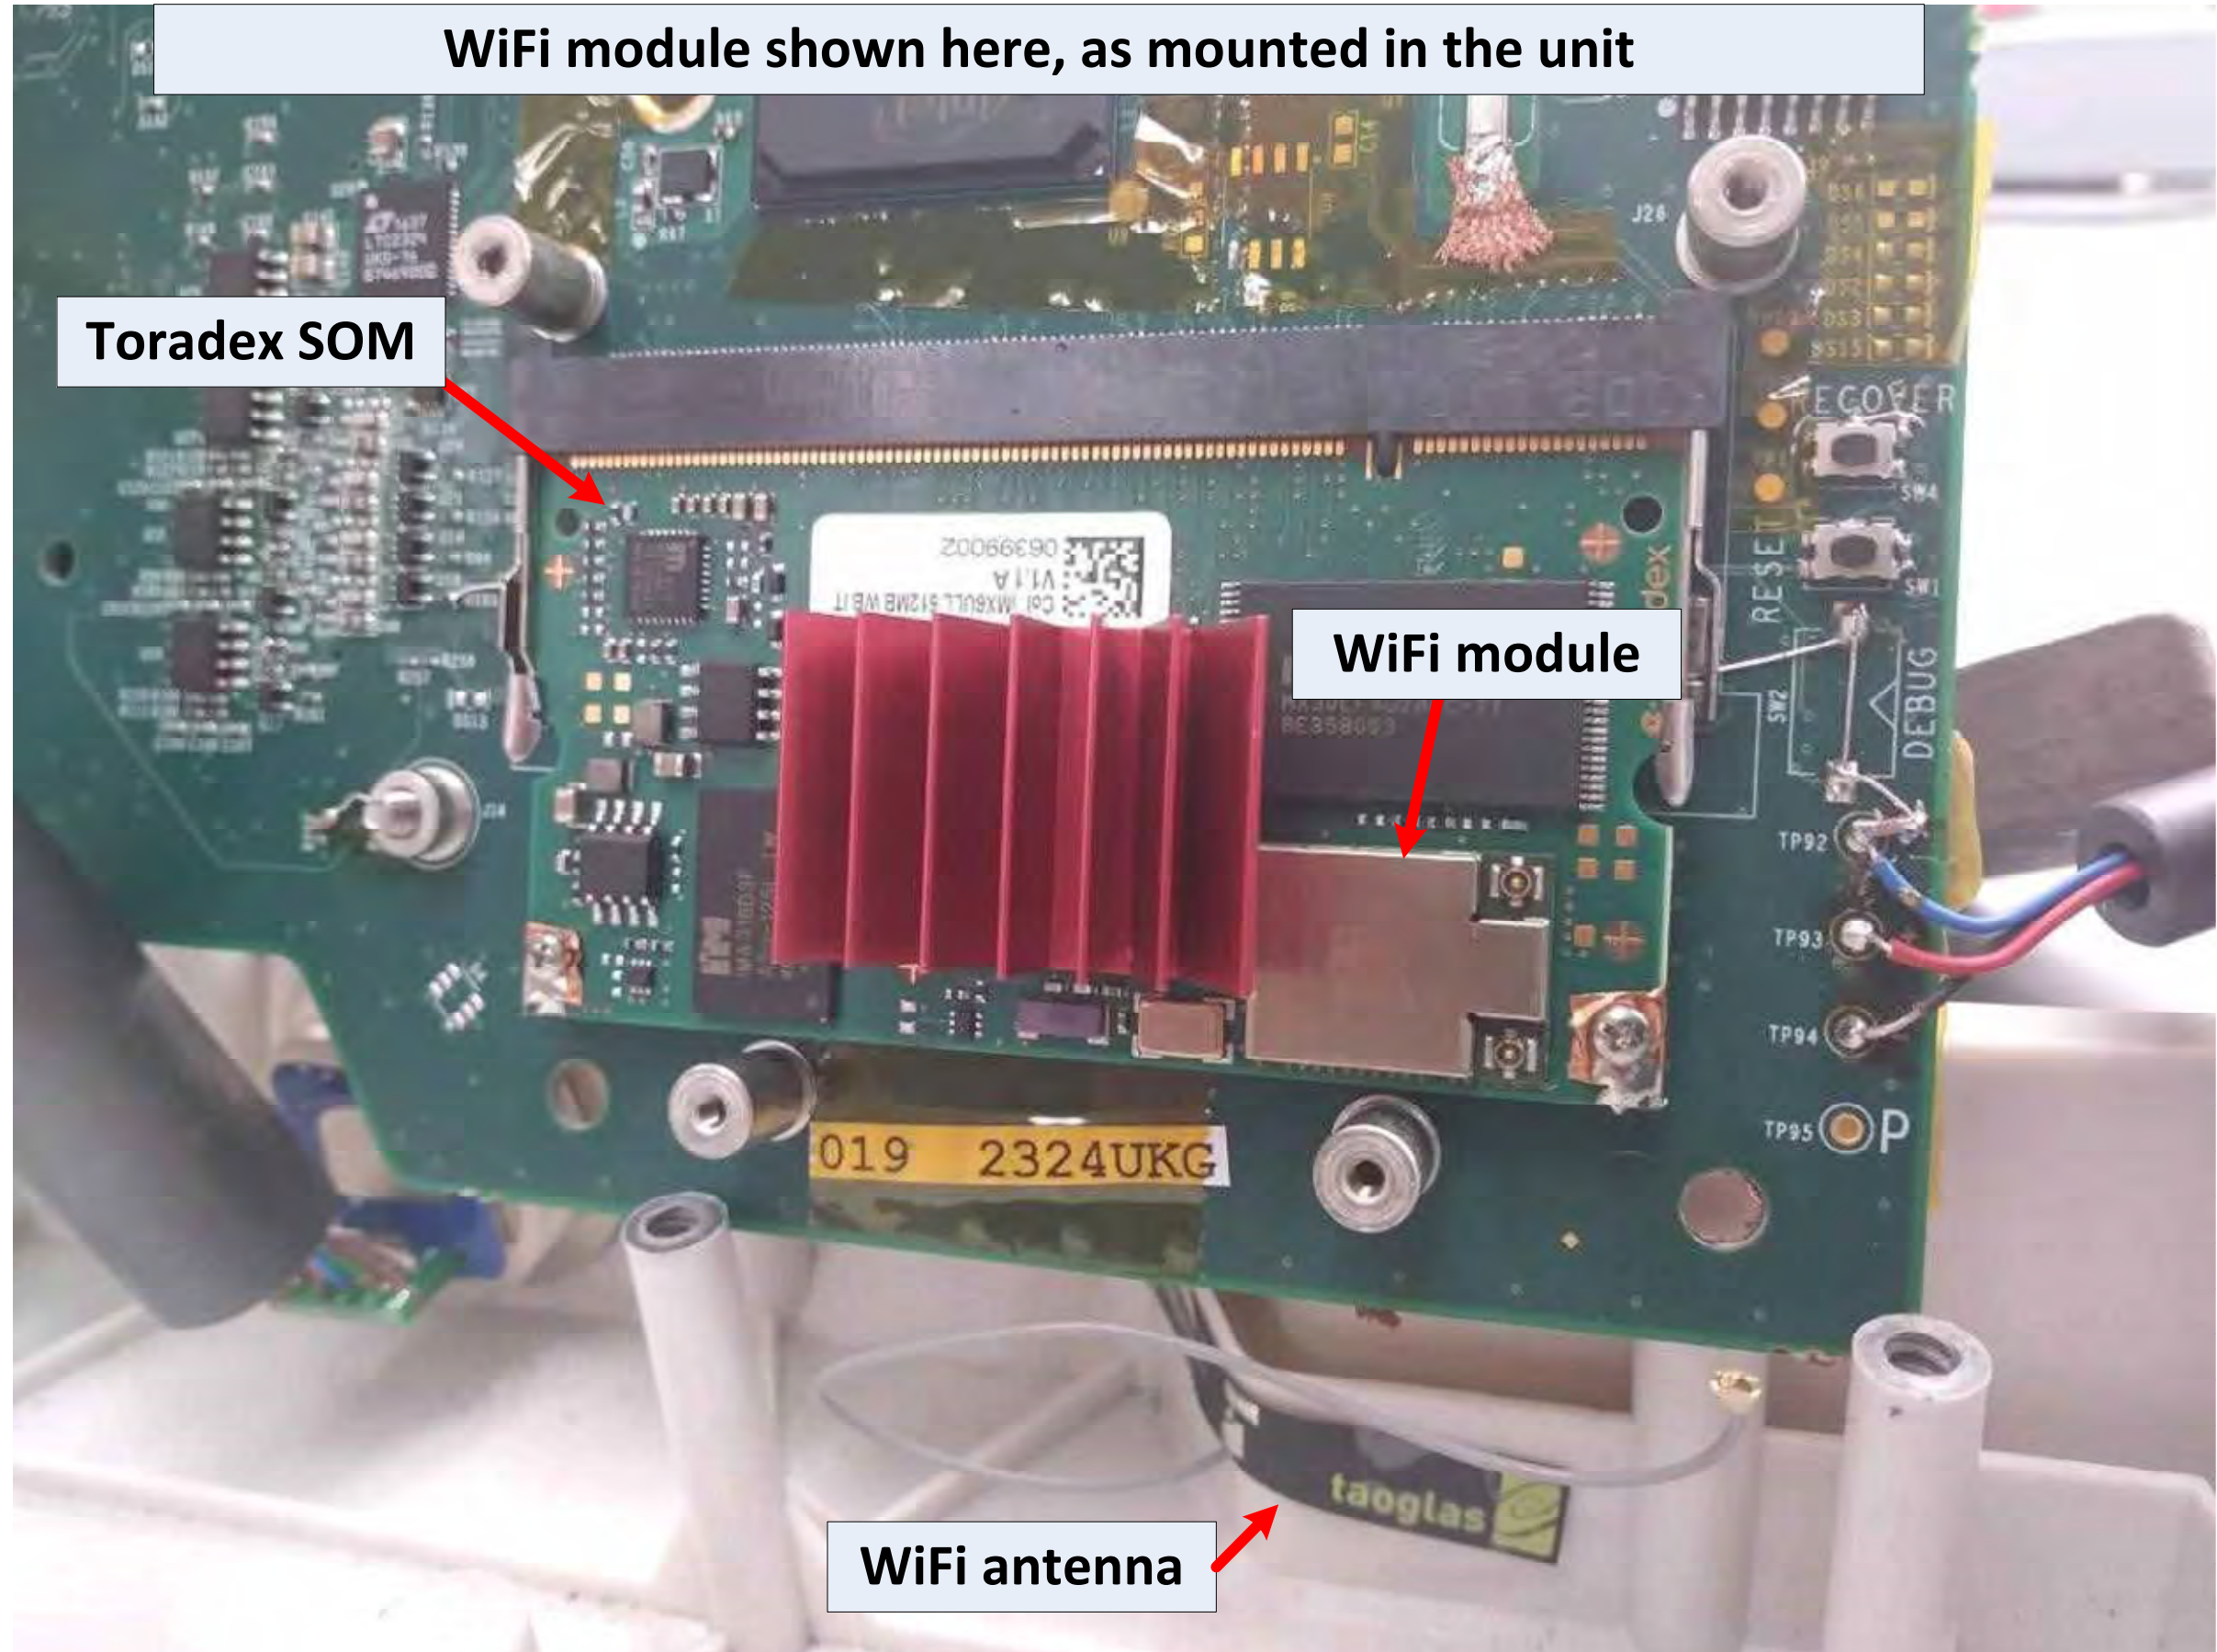

WiFi module shown here, as mounted in the unit

Toradex SOM

WiFi module

WiFi antenna

WiFi module, zoomed in

**GPS module shown here, as mounted in the unit**

GPS module shown here, zoomed in

GPS module

# Front Side Of PCB

Section 1

Section 2

Section 3

Front Side Section 1

**Front Side Section 2**

**Front Side Section 3**

# Back Side Of PCB

Section 1(red)

Section 3(brown)

Section 5(blue)

Section 2(lime green)

Section 4(pink)

**Back Side Section 1**

**Back Side Section 2**