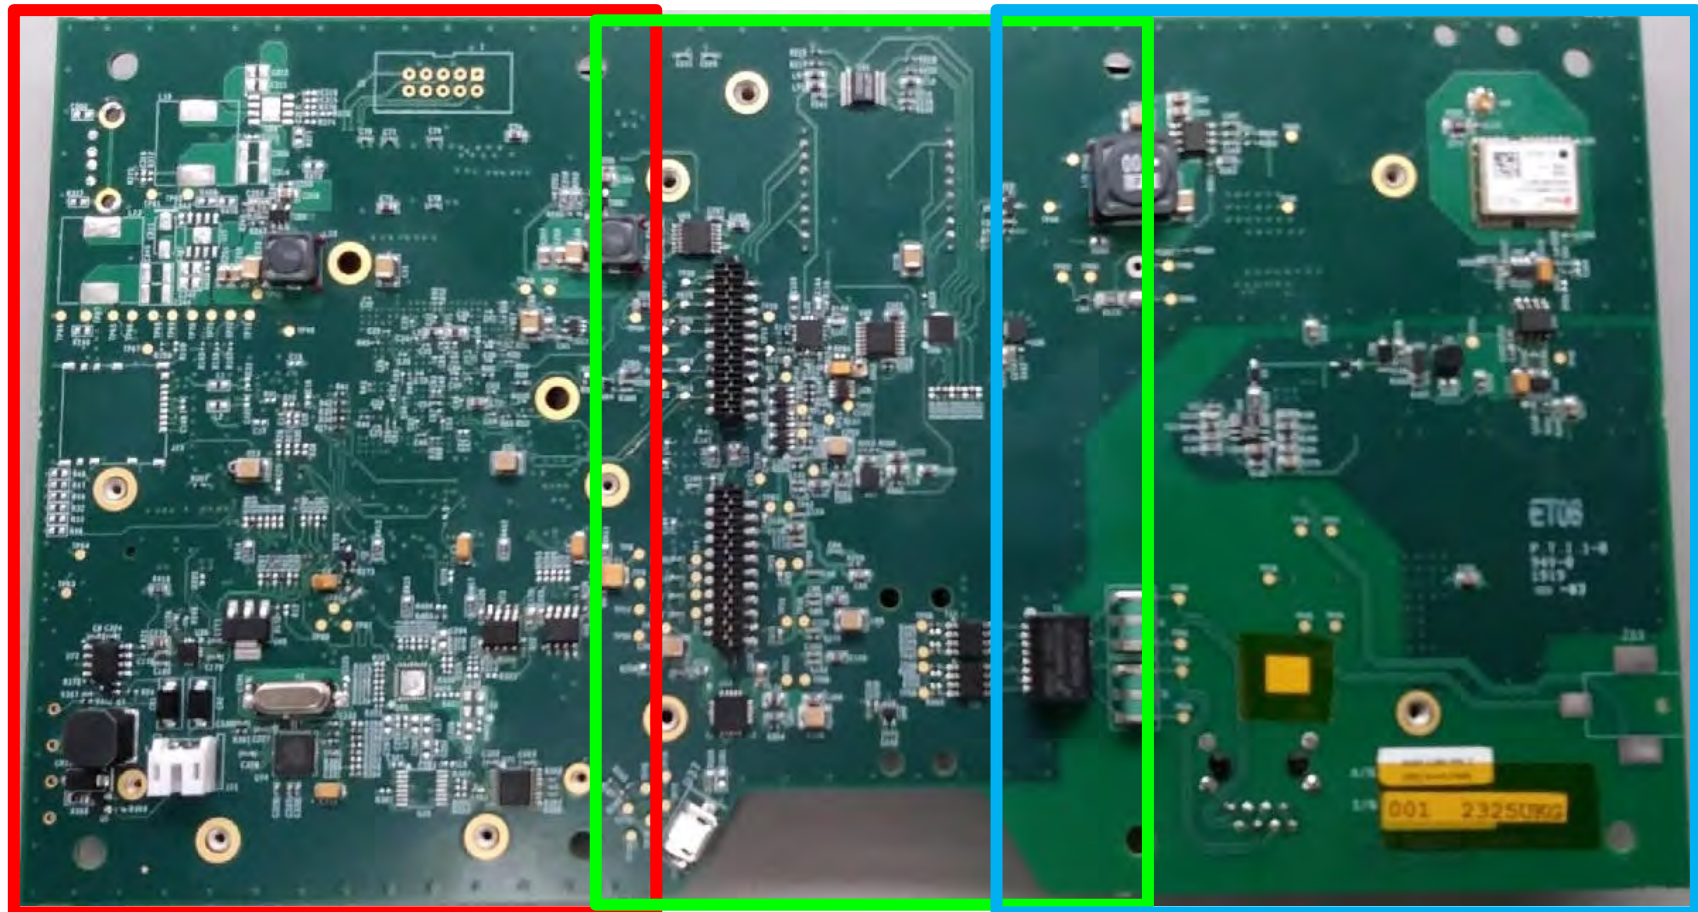

WiFi module shown here, as mounted in the unit

Toradex SOM

WiFi module

WiFi antenna

WiFi module, zoomed in

**GPS module shown here, as mounted in the unit**

GPS module shown here, zoomed in

GPS module

ET06  
P T I 1-0  
94V-0  
1919  
000 -02

A/N 4500-1184-001  
2021 NANO SIMS  
S/N 019 2324UKG  
1mm  
4300-1284-0003

Model: IVQ-3008  
S/N: 00001005

InnoSenT

# Front Side Of PCB

Section 1

Section 2

Section 3

Front Side Section 1

**Front Side Section 2**

**Front Side Section 3**

# Back Side Of PCB

Section 1(red)

Section 3(brown)

Section 5(blue)

Section 2(lime green)

Section 4(pink)

**Back Side Section 1**

**Back Side Section 2**