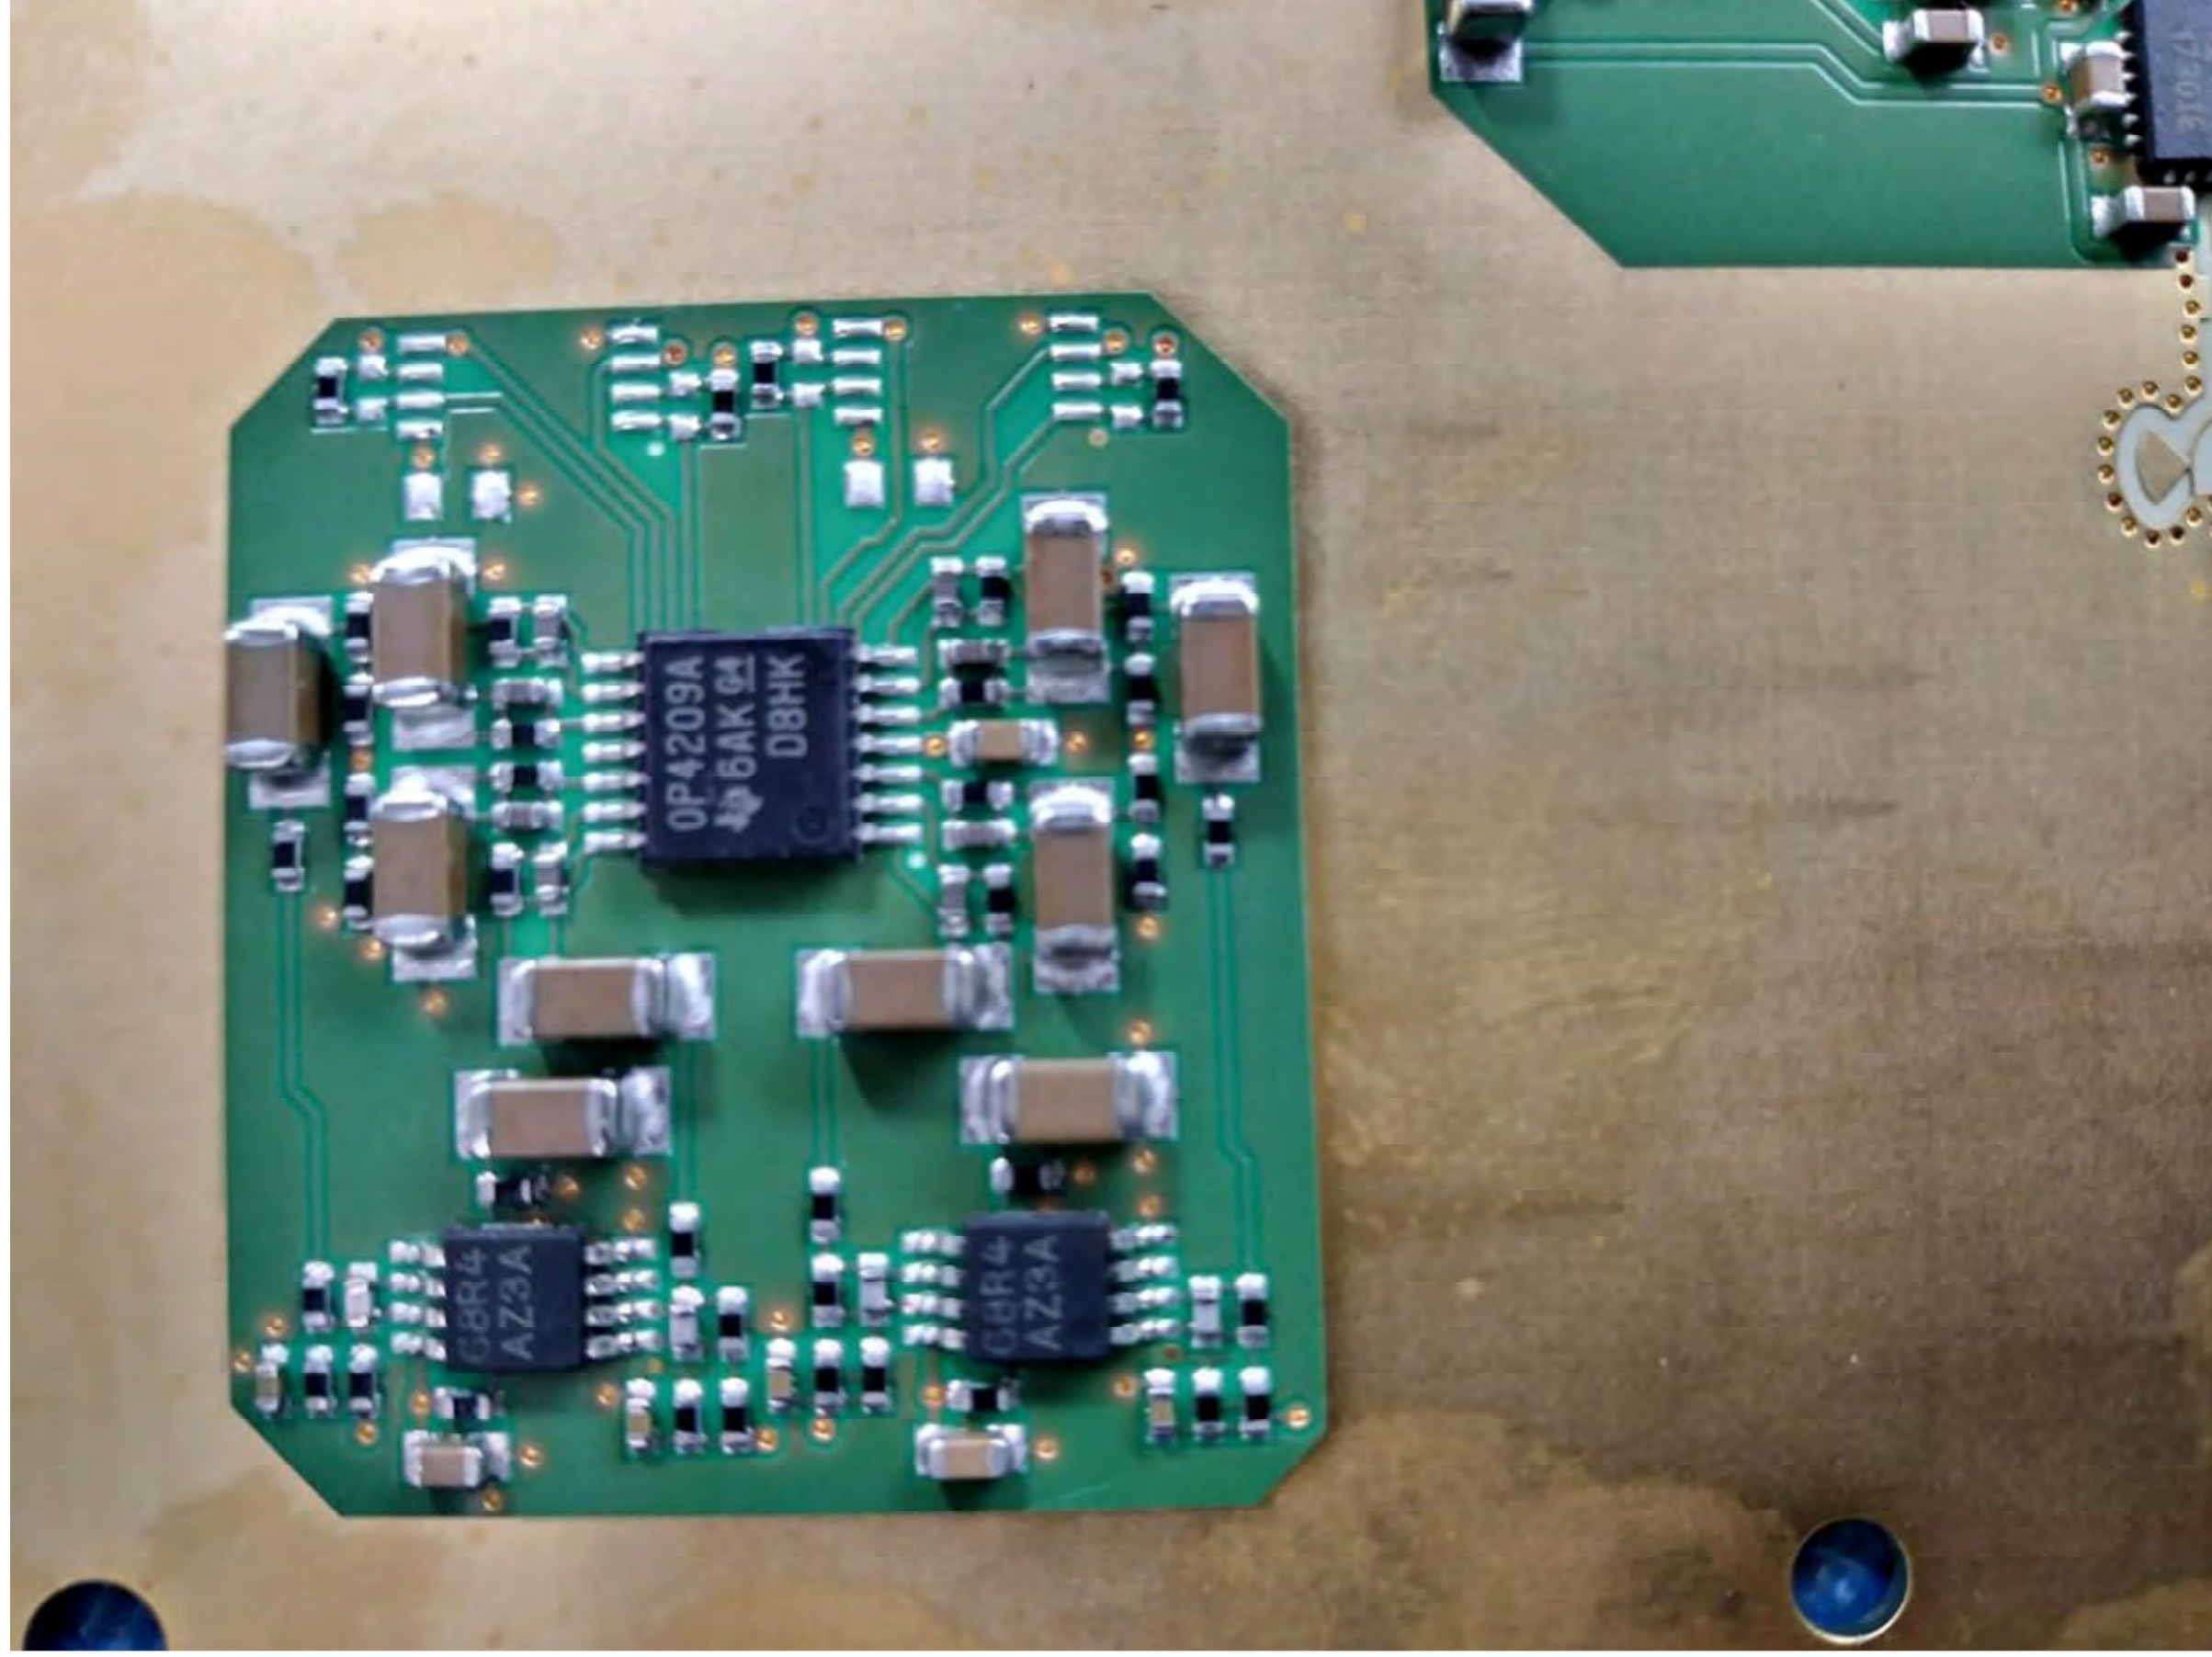

WiFi module shown here, as mounted in the unit

Toradex SOM

WiFi module

WiFi antenna

WiFi module, zoomed in

**GPS module shown here, as mounted in the unit**

GPS module shown here, zoomed in

GPS module

ET06  
P T I 1-0  
94V-0  
1919  
000 -02

A/N 4500-1184-001  
2021 NANO SIMS  
S/N 019 2324UKG  
1mm  
4300-1284-0003

Model: IVQ-3008  
S/N: 00001005

InnoSenT

# Front Side Of PCB

Section 1

Section 2

Section 3

Front Side Section 1

**Front Side Section 2**

**Front Side Section 3**

# Back Side Of PCB

Section 1(red)

Section 3(brown)

Section 5(blue)

Section 2(lime green)

Section 4(pink)

**Back Side Section 1**

**Back Side Section 2**