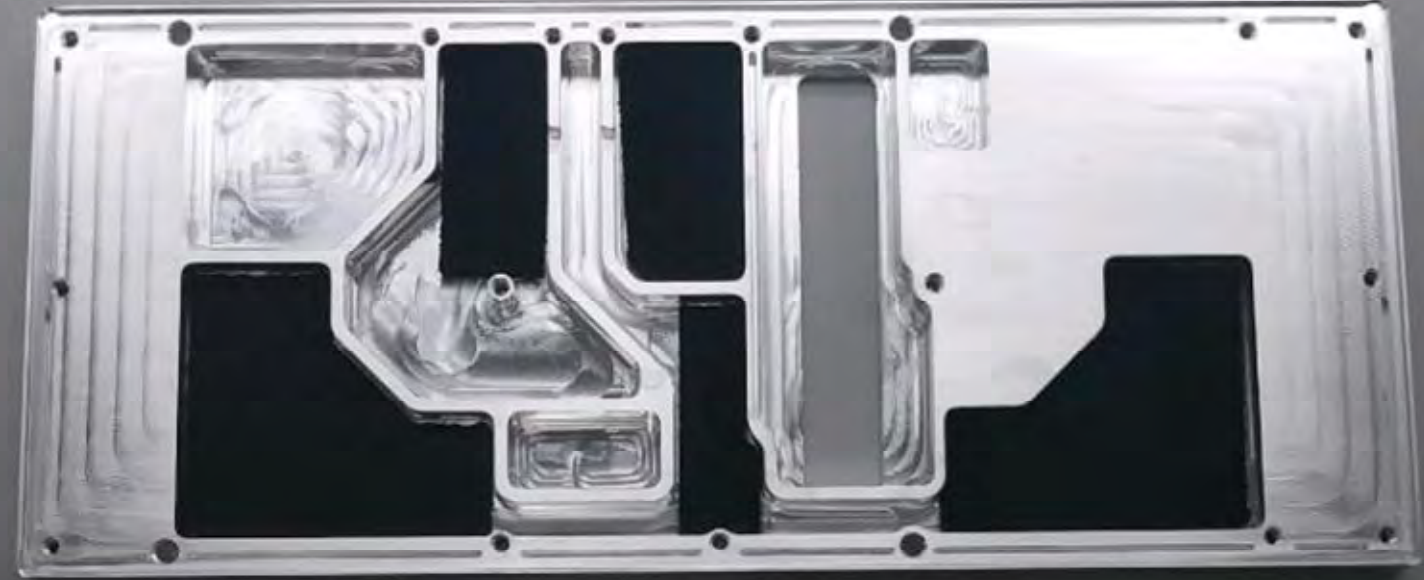

WiFi module shown here, as mounted in the unit

Toradex SOM

WiFi module

WiFi antenna

WiFi module, zoomed in

**GPS module shown here, as mounted in the unit**

GPS module shown here, zoomed in

GPS module

ET06  
P T I 1-0  
94V-0  
1919  
000 -02

A/N 4500-1184-001  
2021 NANO SIMS  
S/N 019 2324UKG  
1mm  
4300-1284-0003

Model: IVQ-3008  
S/N: 00001005

InnoSenT

# Back Side Of PCB

Section 1(red)

Section 3(brown)

Section 5(blue)

Section 2(lime green)

Section 4(pink)

**Back Side Section 1**

**Back Side Section 2**