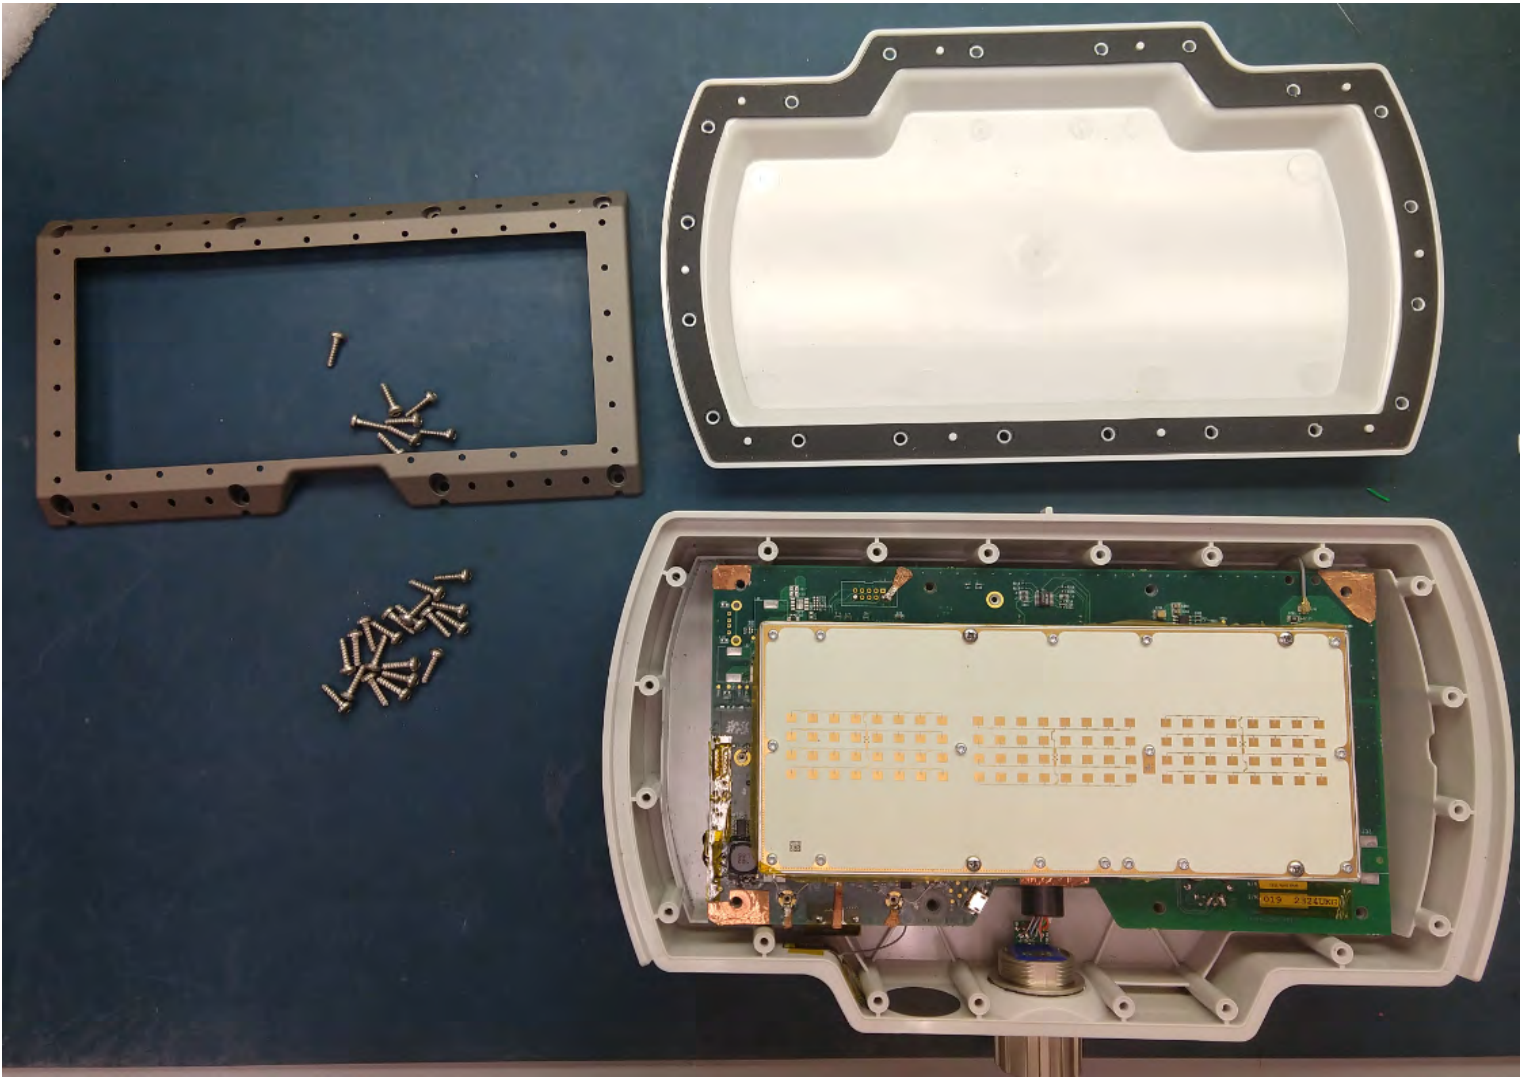

WiFi module shown here, as mounted in the unit

Toradex SOM

WiFi module

WiFi antenna

WiFi module, zoomed in

**GPS module shown here, as mounted in the unit**

GPS module shown here, zoomed in

GPS module

ET06  
P T I 1-0  
94V-0  
1919  
000 -02

A/N 4500-1184-001  
2021 NANO SIMS  
S/N 019 2324UKG  
1mm  
4300-1284-0003

Model: IVQ-3008  
S/N: 00001005

InnoSenT

# Front Side Of PCB

Section 1

Section 2

Section 3

Front Side Section 1

**Front Side Section 2**

**Front Side Section 3**

# Back Side Of PCB

Section 1(red)

Section 3(brown)

Section 5(blue)

Section 2(lime green)

Section 4(pink)

**Back Side Section 1**

**Back Side Section 2**