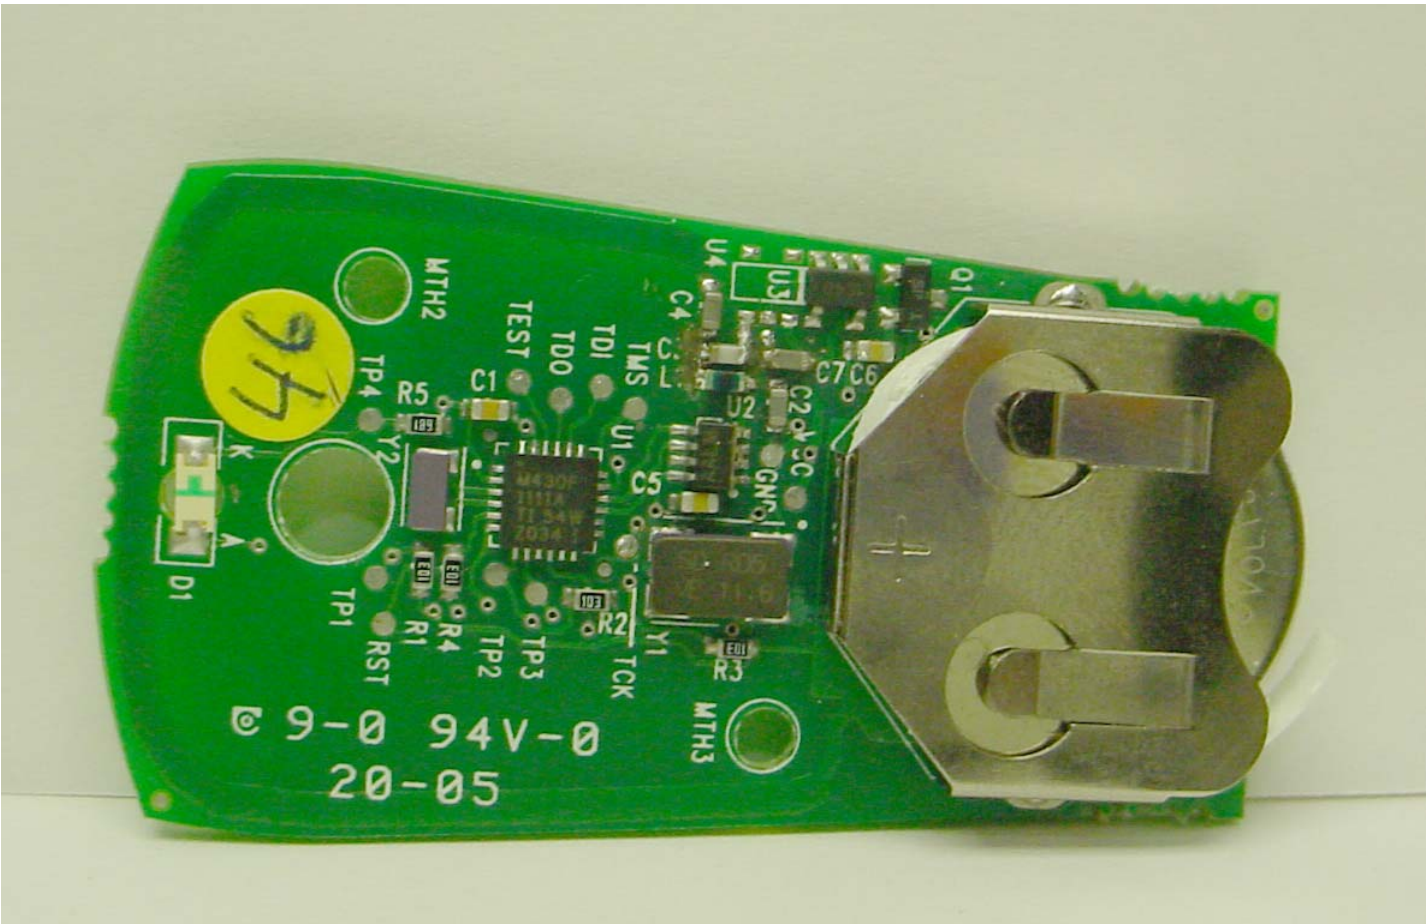

ANNEX 3 – INTERNAL PHOTOGRAPHS

**Astroflex Inc.
Remote Control Engine Starter, Model: TX903
FCC ID: J5F-TX903
IC: 1854A-TX903**

ANNEX 3 – INTERNAL PHOTOGRAPHS

Astroflex Inc.
Remote Control Engine Starter, Model: TX903
FCC ID: J5F-TX903
IC: 1854A-TX903

ANNEX 3 – INTERNAL PHOTOGRAPHS

**Astroflex Inc.
Remote Control Engine Starter, Model: TX903
FCC ID: J5F-TX903
IC: 1854A-TX903**