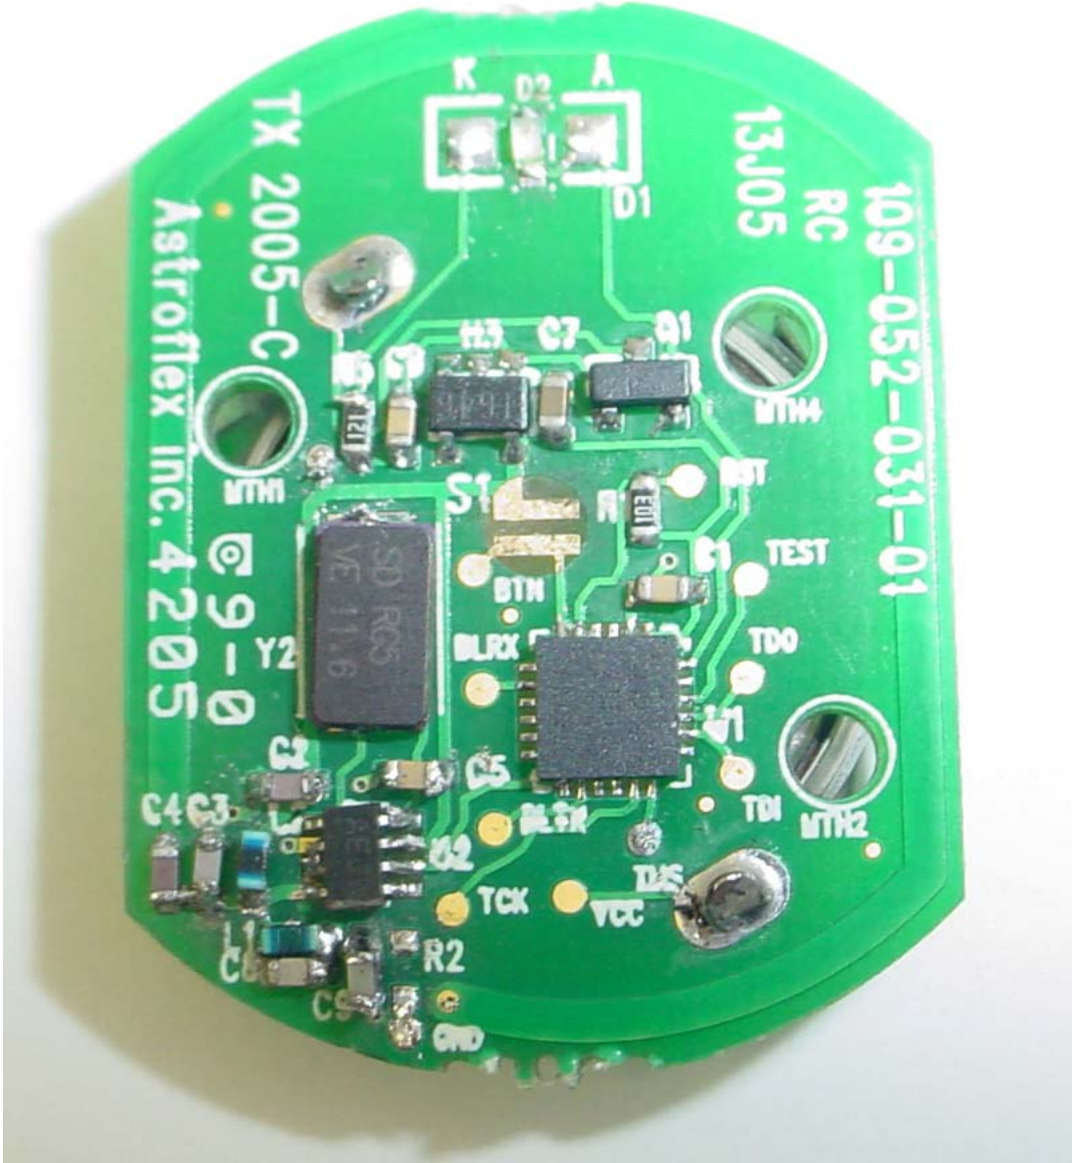

ANNEX 3 – INTERNAL PHOTOGRAPHS

Astroflex Inc.
Remote Control Engine Starter, Model: TX50B
FCC ID: J5F-TX50B
IC: 1854A-TX50B

ANNEX 3 – INTERNAL PHOTOGRAPHS

**Astroflex Inc.
Remote Control Engine Starter, Model: TX50B
FCC ID: J5F-TX50B
IC: 1854A-TX50B**

ANNEX 3 – INTERNAL PHOTOGRAPHS

Astroflex Inc.
Remote Control Engine Starter, Model: TX50B
FCC ID: J5F-TX50B
IC: 1854A-TX50B