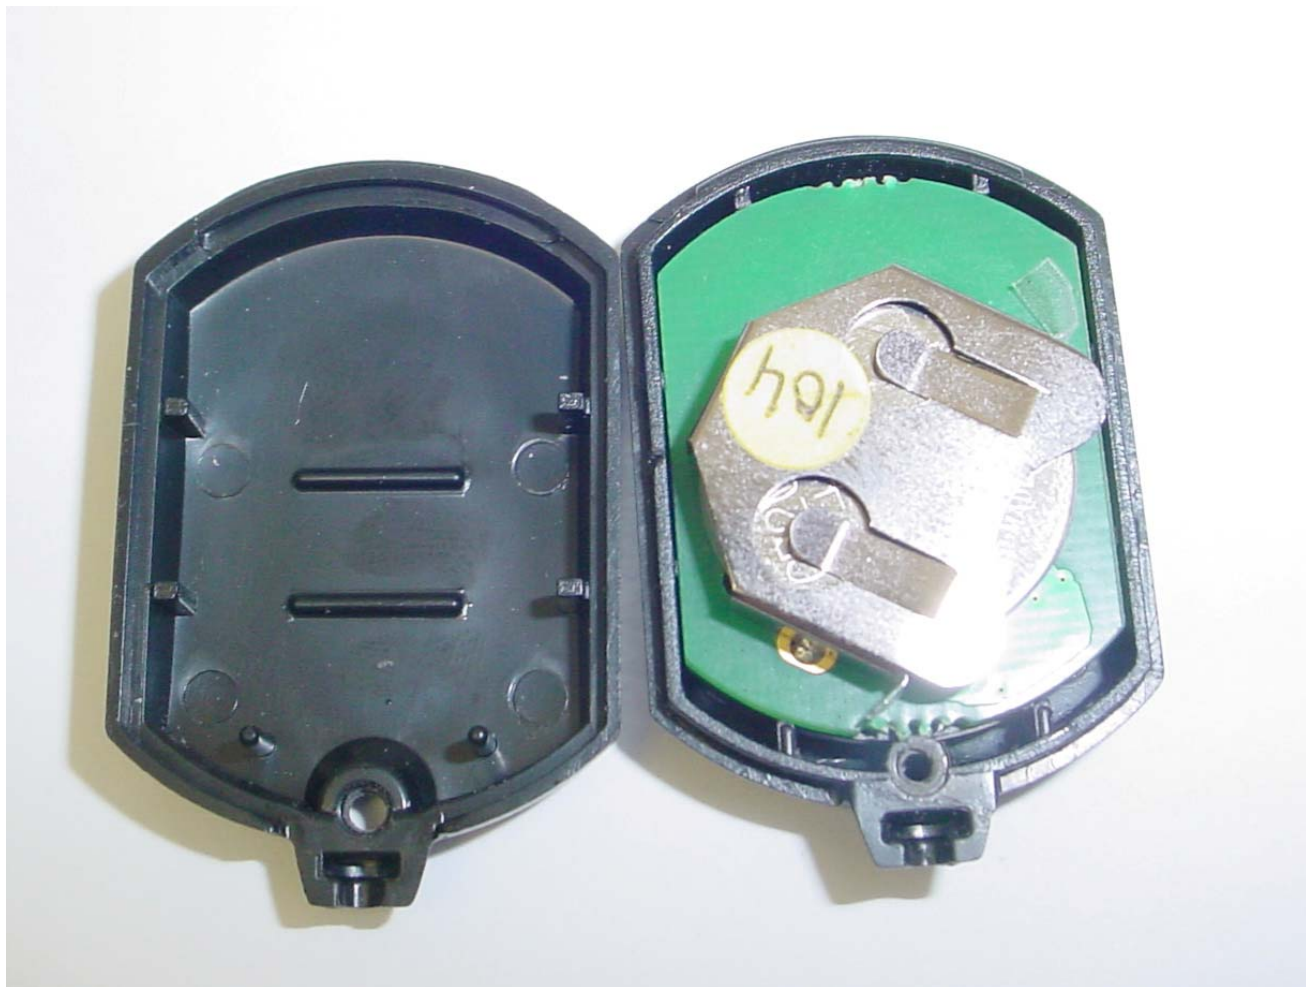

ANNEX 3 – INTERNAL PHOTOGRAPHS

Astroflex Inc.
Remote Control Engine Starter, Model: TX50B
FCC ID: J5F-TX50B
IC: 1854A-TX50B

ANNEX 3 – INTERNAL PHOTOGRAPHS

**Astroflex Inc.
Remote Control Engine Starter, Model: TX50B
FCC ID: J5F-TX50B
IC: 1854A-TX50B**

ANNEX 3 – INTERNAL PHOTOGRAPHS

Astroflex Inc.
Remote Control Engine Starter, Model: TX50B
FCC ID: J5F-TX50B
IC: 1854A-TX50B