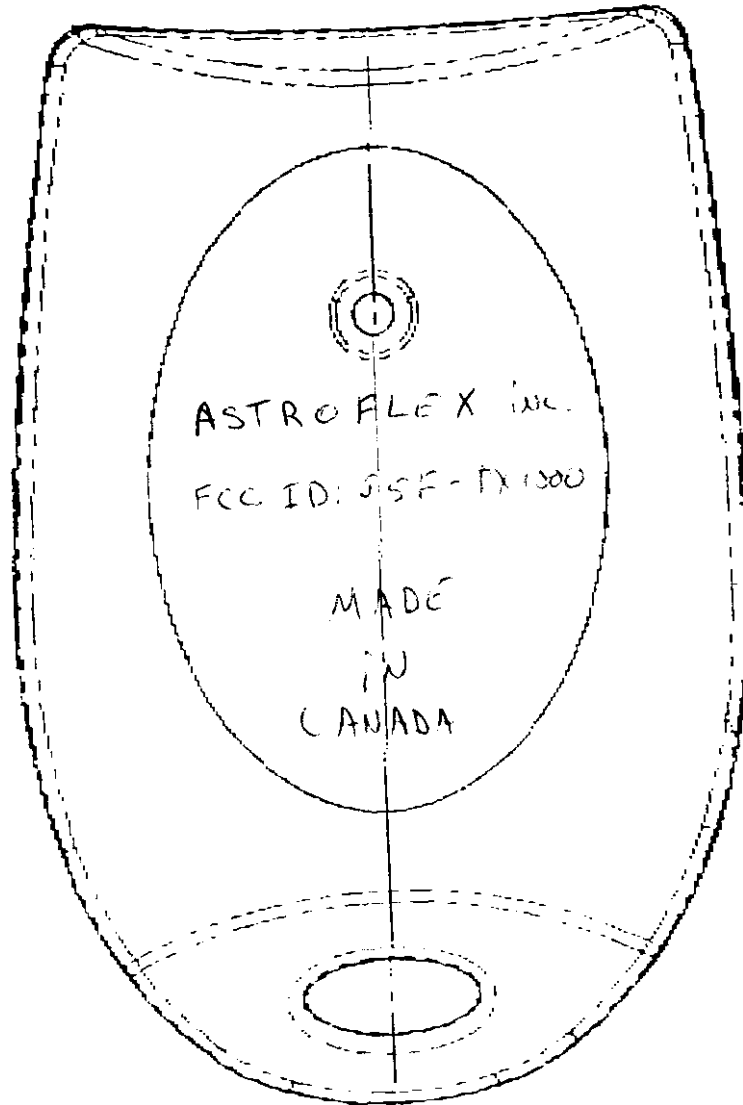

## **LABELLING AND LOCATION**

---

The Astroflex series 1000 Remote Control Engine Starter Transmitters Model No : AstroStart  
FCC ID number is:

**J5F-TX1000**

This number is affixed in back of the Transmitter as indicated on the following drawing.

BACK of  
The  
TRANSMITTER