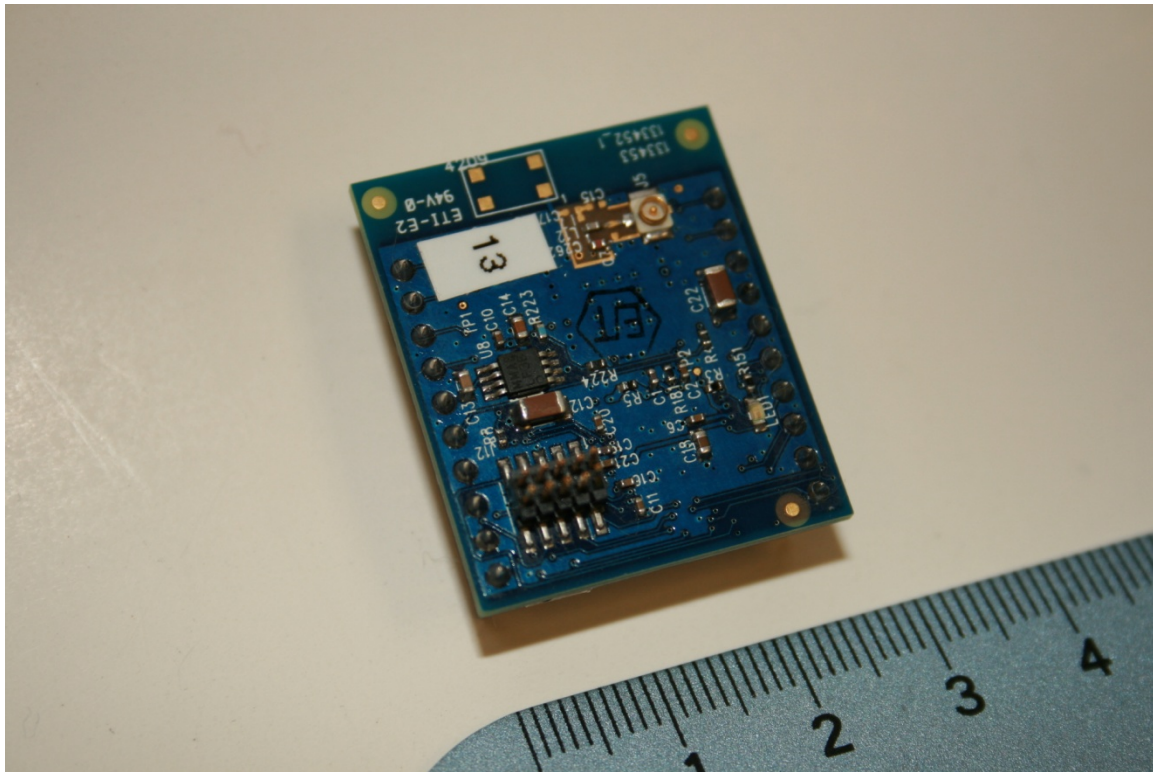

# General Photographs (Internal Antenna)

FCC ID: J26-500005

# General Photographs (External Antenna)

FCC ID: J26-500005

General Photograph (RF Shield Removed)