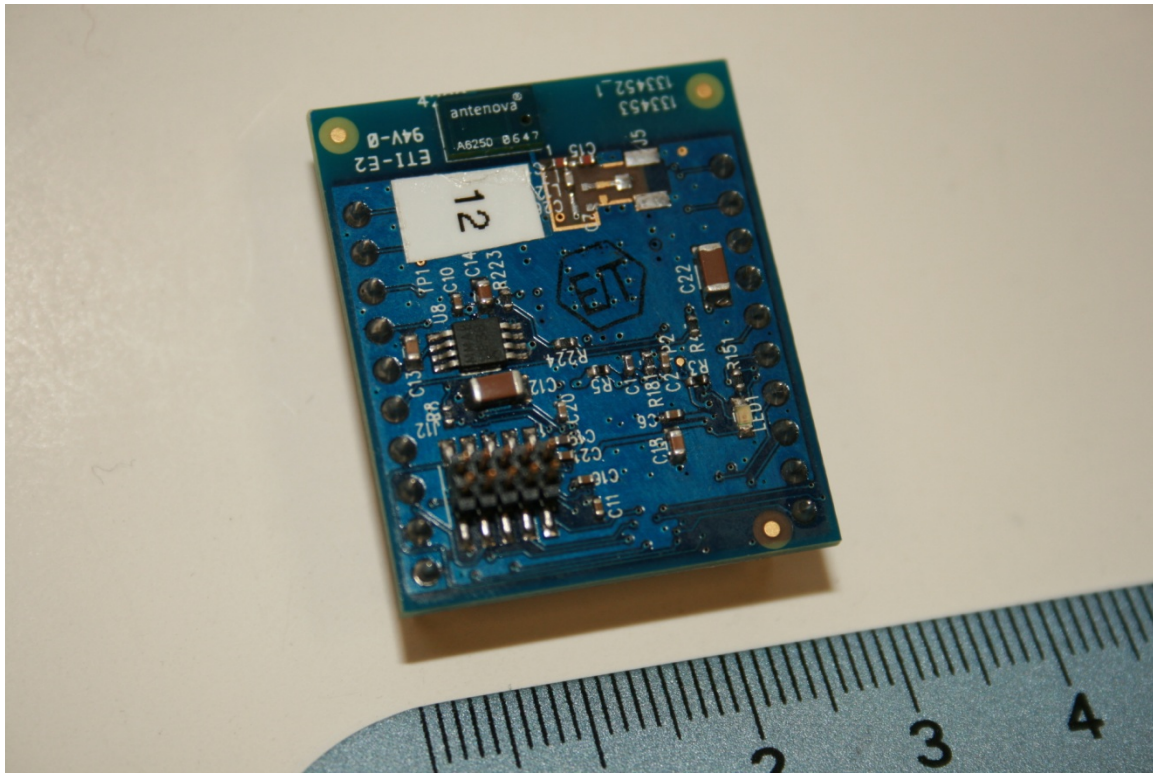

# General Photographs (Internal Antenna)

FCC ID: J26-500005

# General Photographs (External Antenna)

FCC ID: J26-500005

General Photograph (RF Shield Removed)