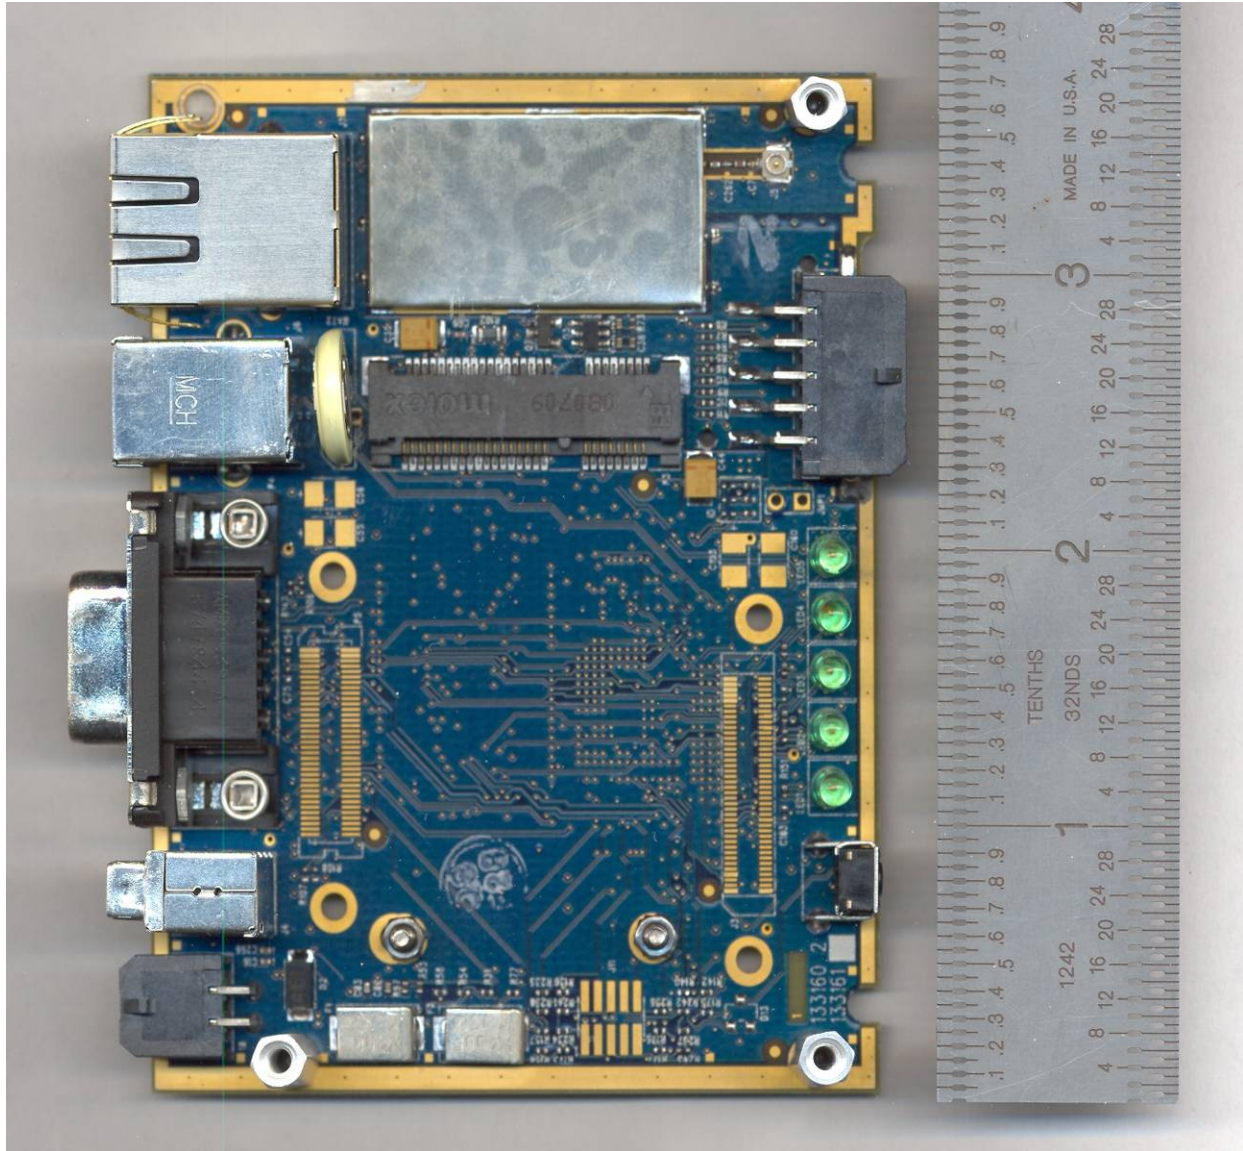

WiMetry Core Module Top Side with 802.15 Shield

WiMetry Core Module Top Side with 802.15 Shield Removed

WiMetry Core Module Bottom Side