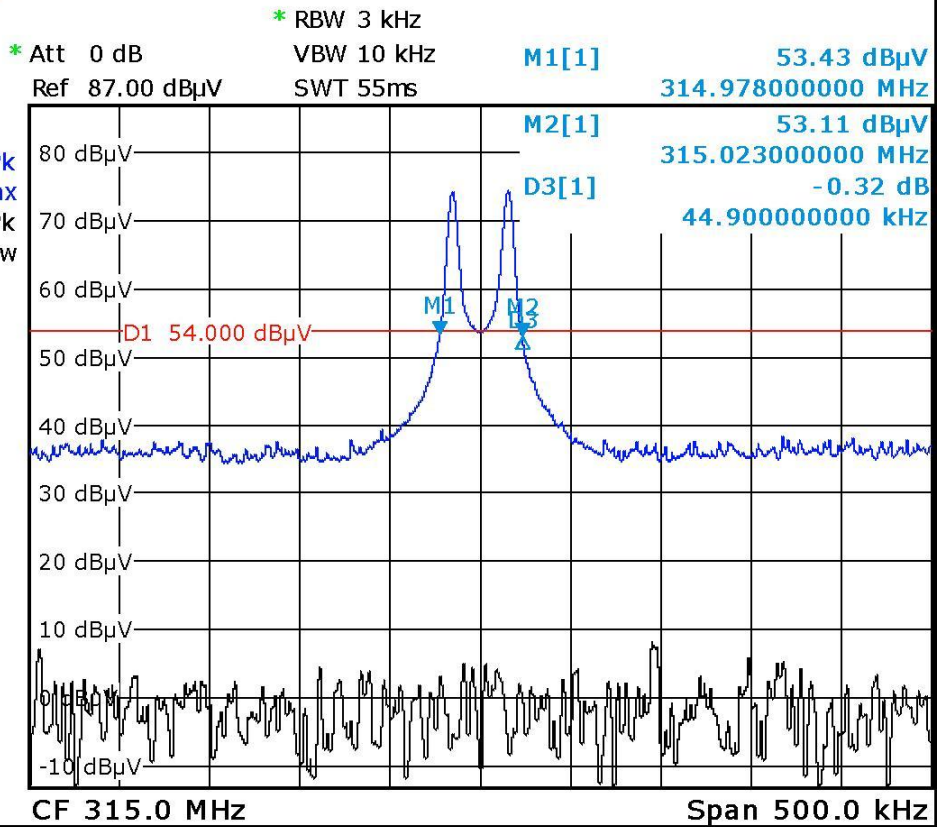

Annex no. 3

Occupied Bandwidth Plot

20 dB bandwidth

1.3 kHz rectangle modulation

10 kHz rectangle modulation

99% bandwidth

The occupied bandwidth is for all buttons nearly the same, the worst case are recorded!