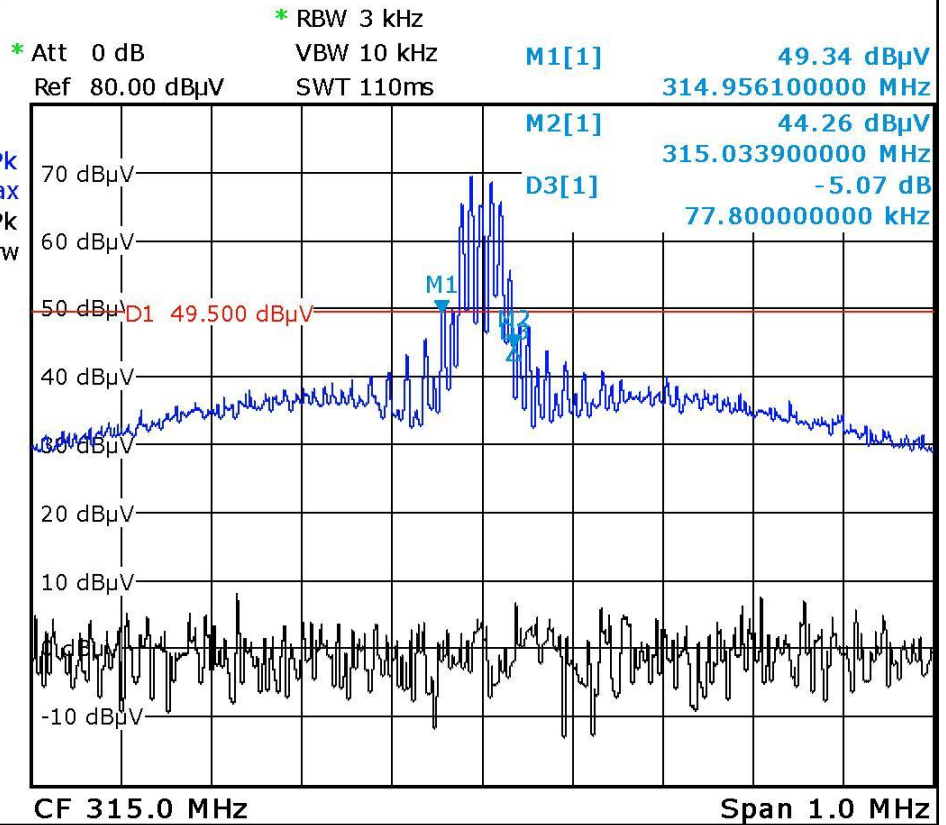

Annex no. 3

Occupied Bandwidth Plot

20 dB bandwidth

1.3 kHz rectangle modulation

10 kHz rectangle modulation

99% bandwidth

The occupied bandwidth is for all buttons nearly the same, the worst case are recorded!