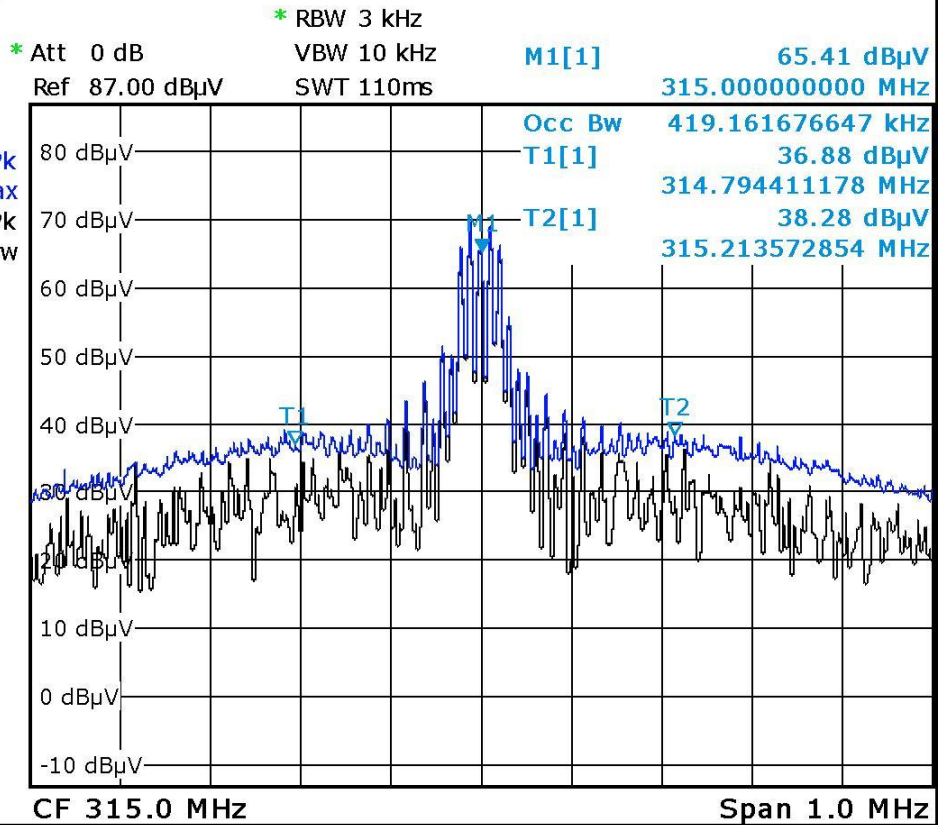

Annex no. 3

Occupied Bandwidth Plot

20 dB bandwidth

1.3 kHz rectangle modulation

10 kHz rectangle modulation

99% bandwidth

The occupied bandwidth is for all buttons nearly the same, the worst case are recorded!