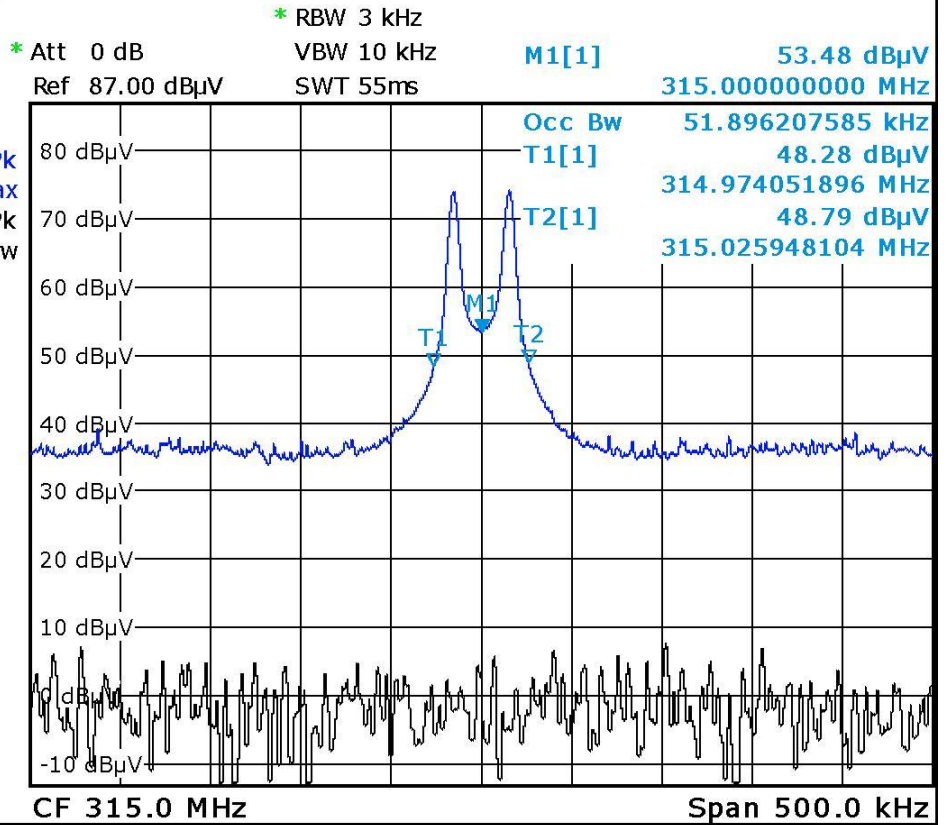

Annex no. 3

Occupied Bandwidth Plot

20 dB bandwidth

1.3 kHz rectangle modulation

10 kHz rectangle modulation

99% bandwidth

The occupied bandwidth is for all buttons nearly the same, the worst case are recorded!