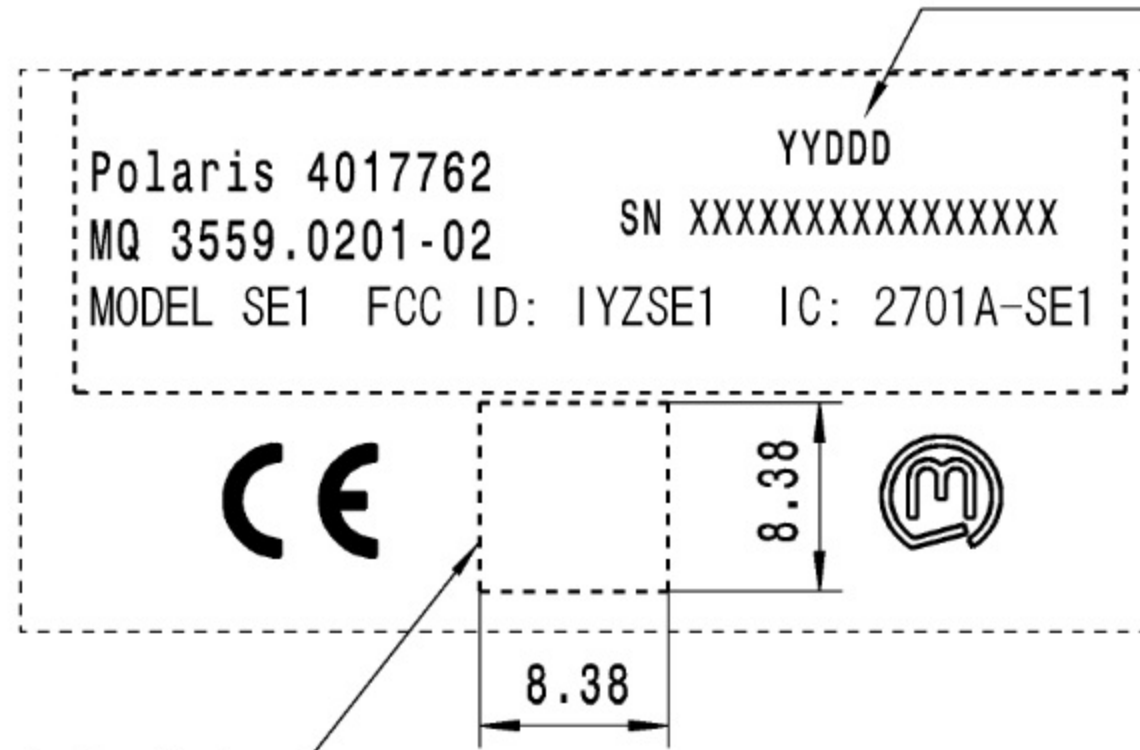

2:1

Production date

Data Matrix Code

Laser mark the following text with font height of 1.5 – 2.0mm.
 Polaris Part Number: "Polaris 4017762", Production date-YYDDD
 Serial Number: "SN XXXXXXXXXXXXXXXXX"
 Marquardt Part Number: "MQ 3559.0201-02"

DMC to include:

- 7 digit Polaris part number followed by 8 spaces
- 6 digit Vendor ID 77482A
- 16 digit Marquardt serial number