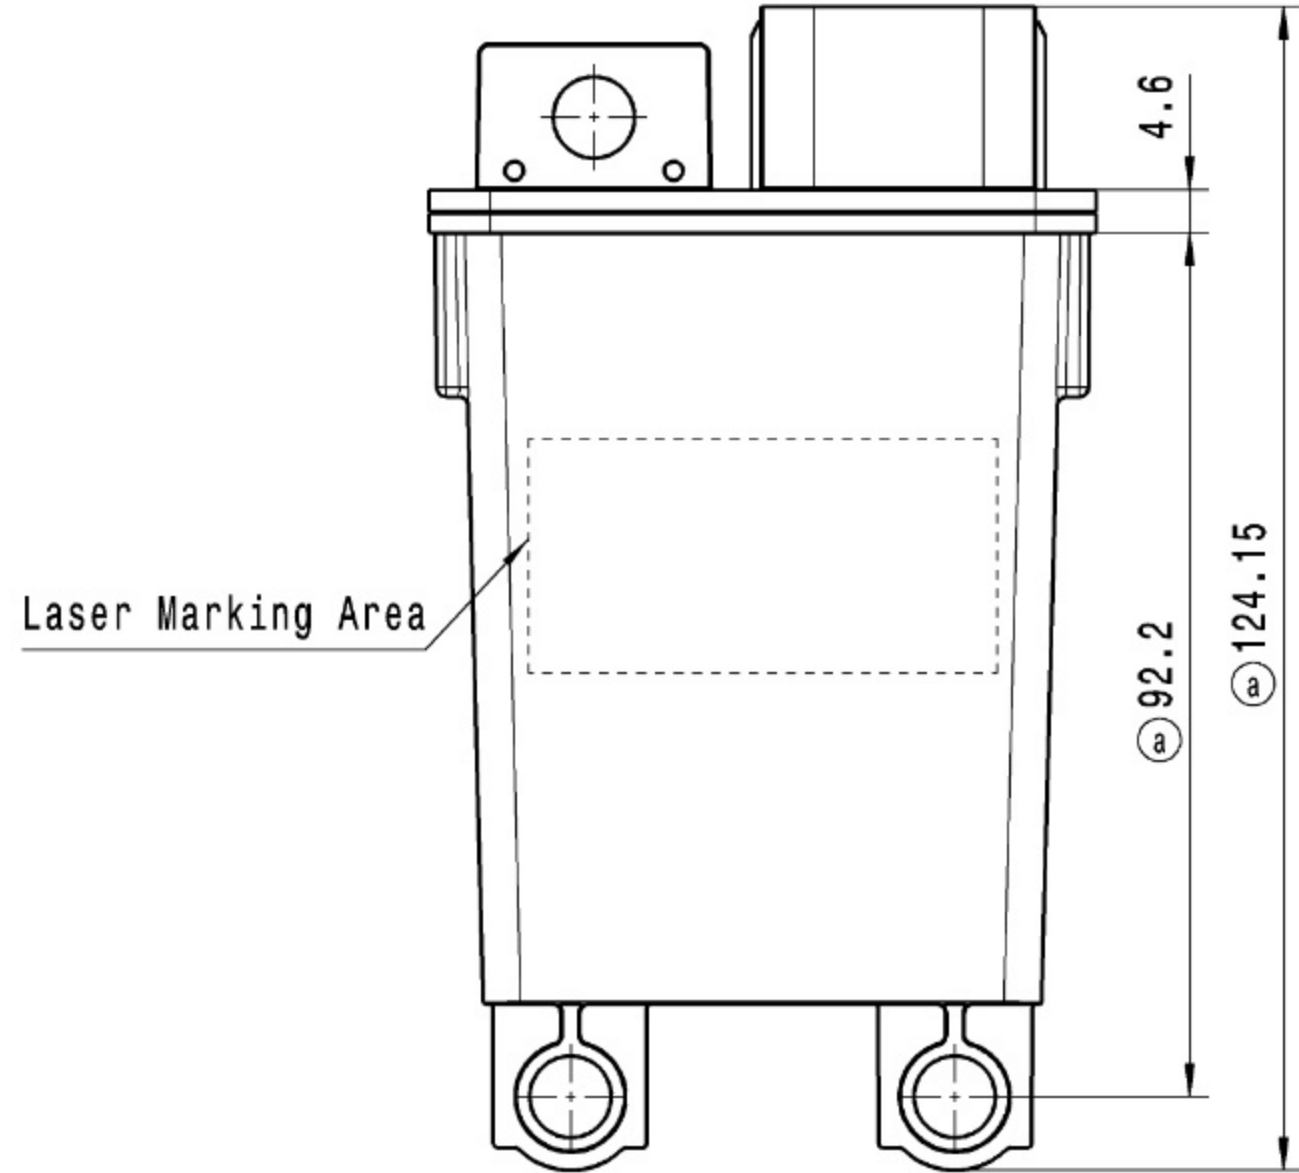

2:1

Production date

Data Matrix Code

Laser mark the following text with font height of 1.5 – 2.0mm.
 Polaris Part Number: "Polaris 4017762", Production date-YYDDD
 Serial Number: "SN XXXXXXXXXXXXXXXXX"
 Marquardt Part Number: "MQ 3559.0201-02"

DMC to include:

- 7 digit Polaris part number followed by 8 spaces
- 6 digit Vendor ID 77482A
- 16 digit Marquardt serial number