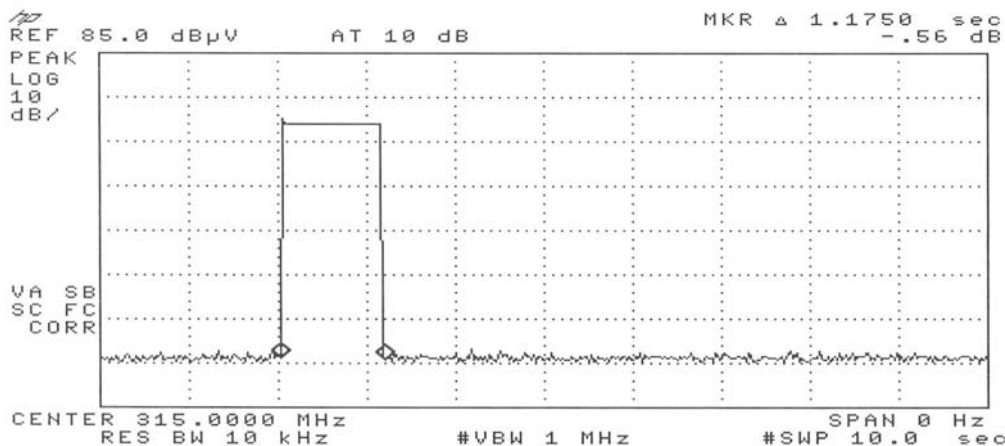

Periodic operation characteristics
Manually operated transmitter deactivation
Key: FBSB802 ID-Geber Keyless Go

15.231 (a1) A manually operated transmitter shall employ a switch that will automatically deactivate the transmitter within not more than 5 seconds of being released

Open/Close button

Tailgate button

Panic button

15.231 (a2) A transmitter activated automatically shall cease transmission within 5 seconds after activation.