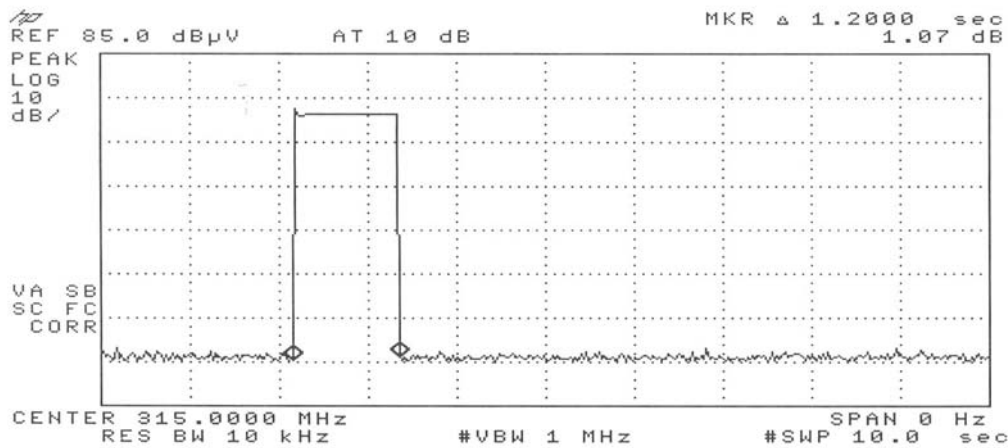

Periodic operation characteristics
Manually operated transmitter deactivation
Key: FBSB802 ID-Geber Keyless Go

15.231 (a1) A manually operated transmitter shall employ a switch that will automatically deactivate the transmitter within not more than 5 seconds of being released

Open/Close button

Tailgate button

Panic button

15.231 (a2) A transmitter activated automatically shall cease transmission within 5 seconds after activation.