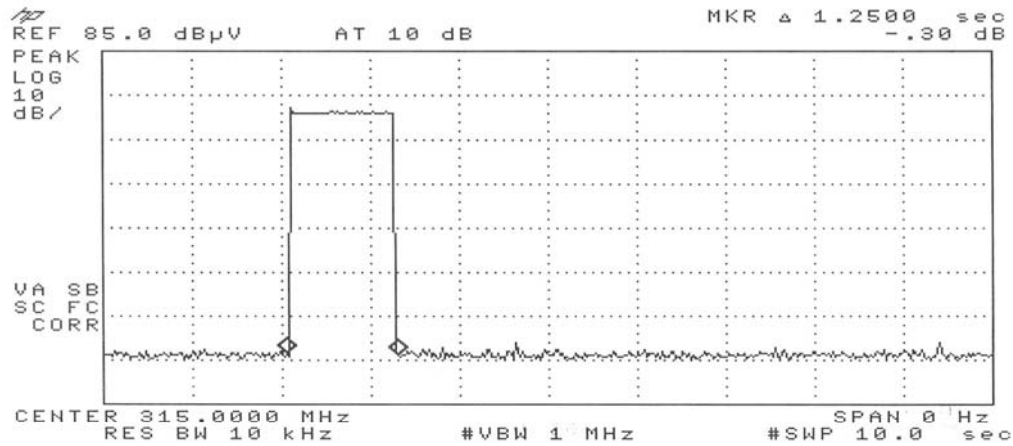

Periodic operation characteristics
Manually operated transmitter deactivation
Key: FBSB802 ID-Geber Keyless Go

15.231 (a1) A manually operated transmitter shall employ a switch that will automatically deactivate the transmitter within not more than 5 seconds of being released

Open/Close button

Tailgate button

Panic button

15.231 (a2) A transmitter activated automatically shall cease transmission within 5 seconds after activation.