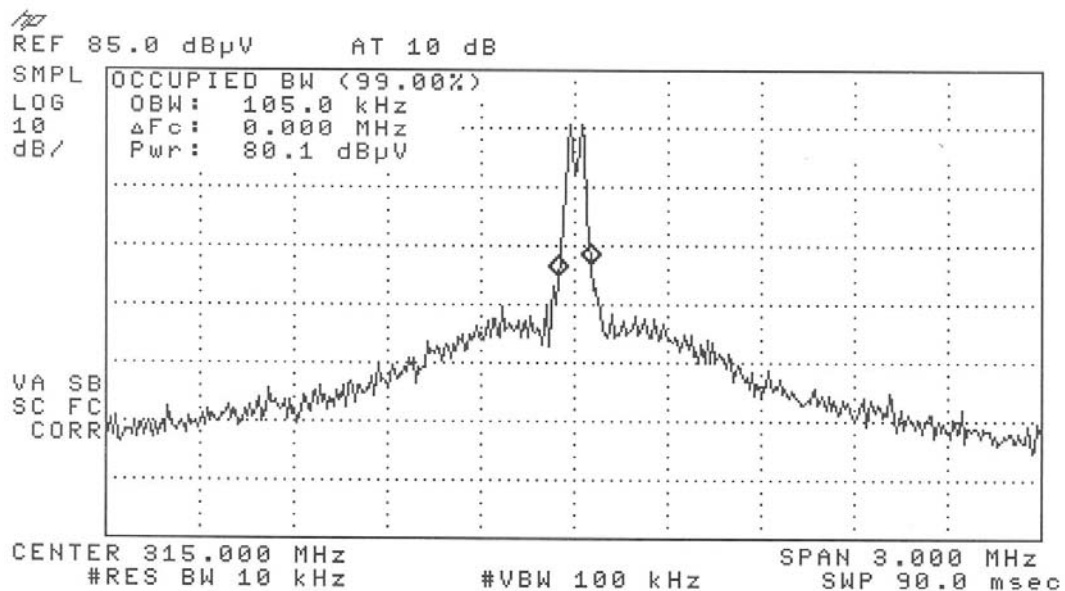

OCCUPIED BANDWIDTH PLOT
Key: FBSB802 ID-Geber Keyless Go

20dB bandwidth

99% bandwidth