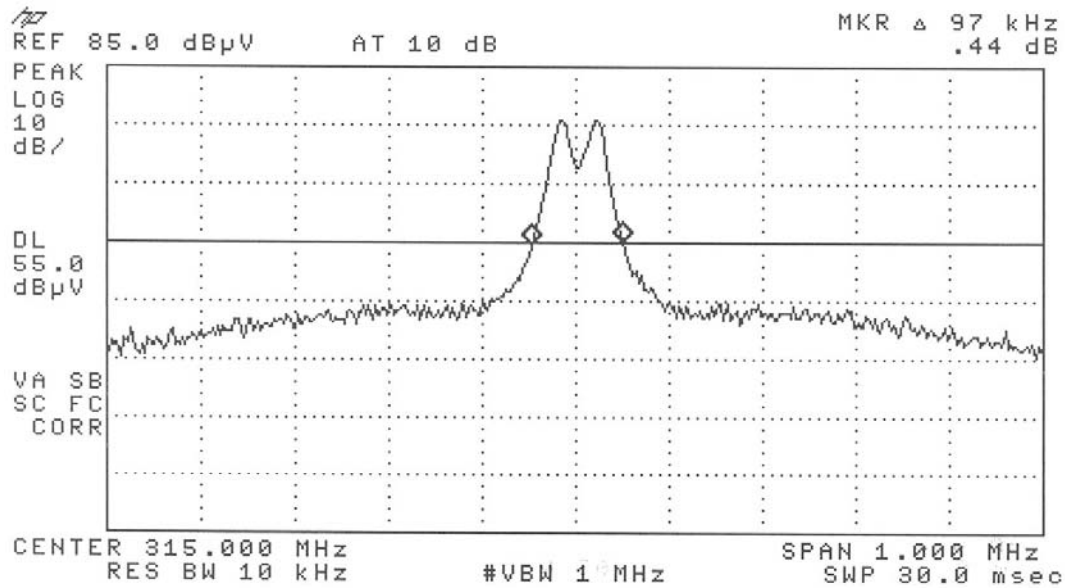

OCCUPIED BANDWIDTH PLOT
Key: FBSB802 ID-Geber Keyless Go

20dB bandwidth

99% bandwidth