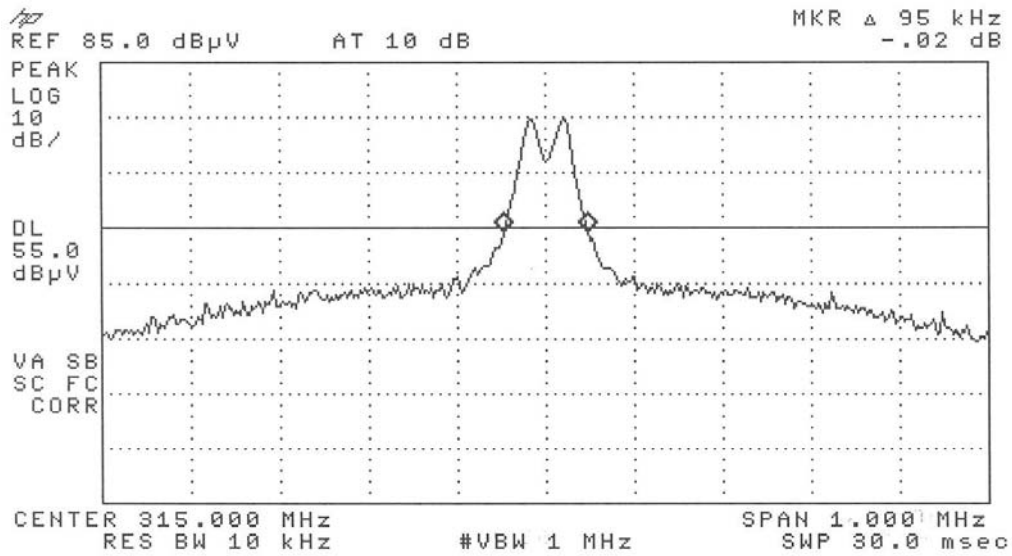

OCCUPIED BANDWIDTH PLOT  
Key: FBSB802 ID-Geber Basis

20dB bandwidth

99% bandwidth