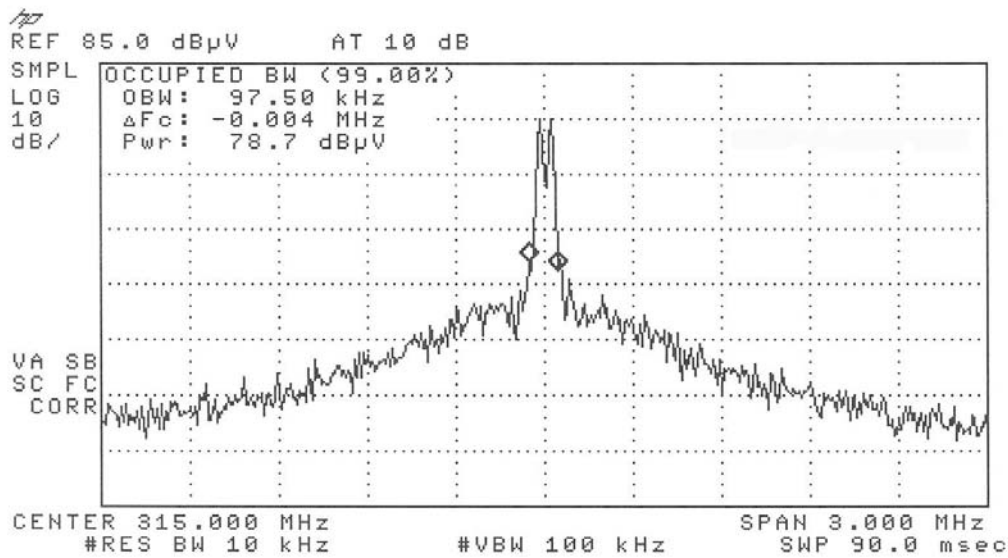

OCCUPIED BANDWIDTH PLOT  
Key: FBSB802 ID-Geber Basis

20dB bandwidth

99% bandwidth