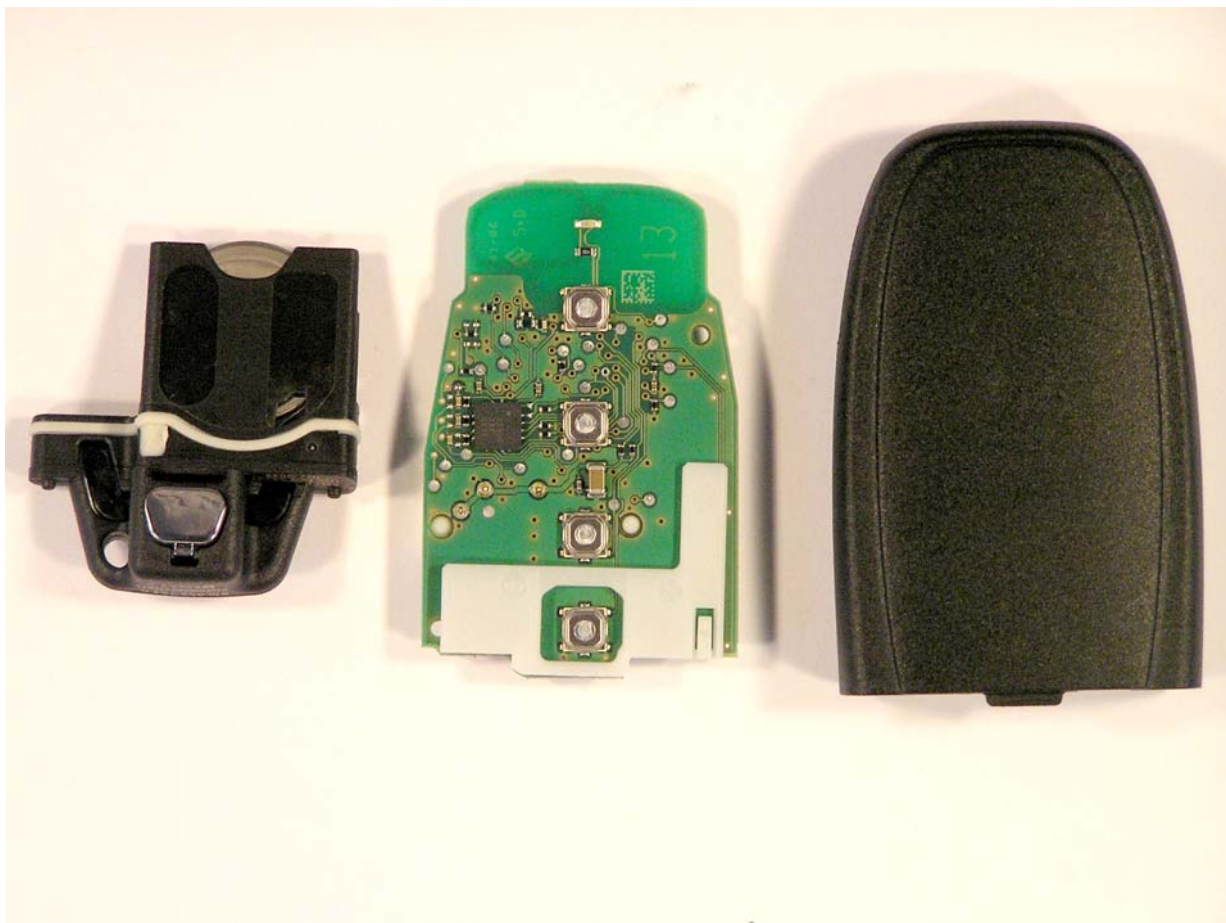

Internal Photographs of the Equipment Under Test
INTERNAL UPPER SIDE PHOTO
Key: FBSB802 ID-Geber Keyless Go

INTERNAL LOWER SIDE PHOTO