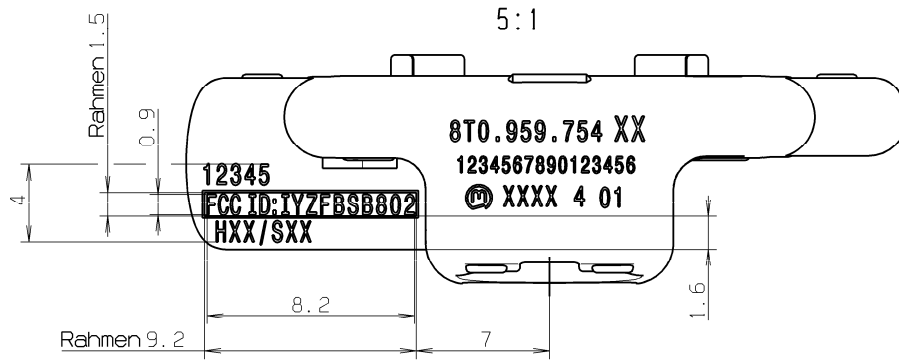

SKETCH OF LABEL LOCATION

**Key: FBSB802 ID-Geber Keyless Go**

LABEL SAMPLE

vee FRAME 1 APRIL 3, 2007 08.22.43

Beschriftung 1