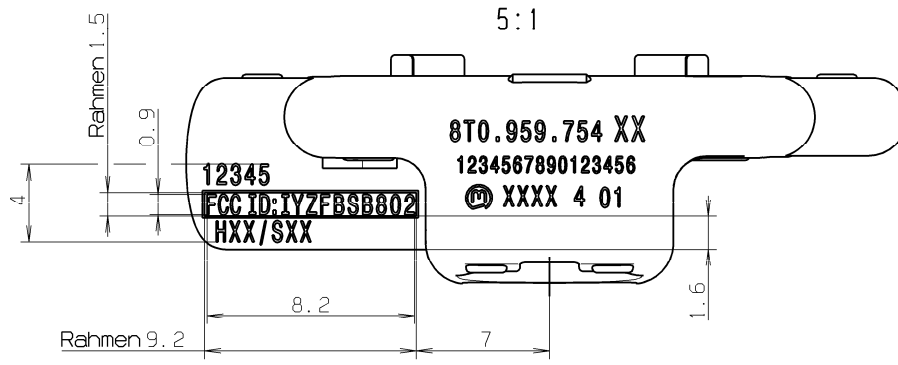

SKETCH OF LABEL LOCATION

Key: FBSB802 ID-Geber Basis

LABEL SAMPLE

vee FRAME 1 APRIL 3, 2007 08.22.43

Beschriftung 1