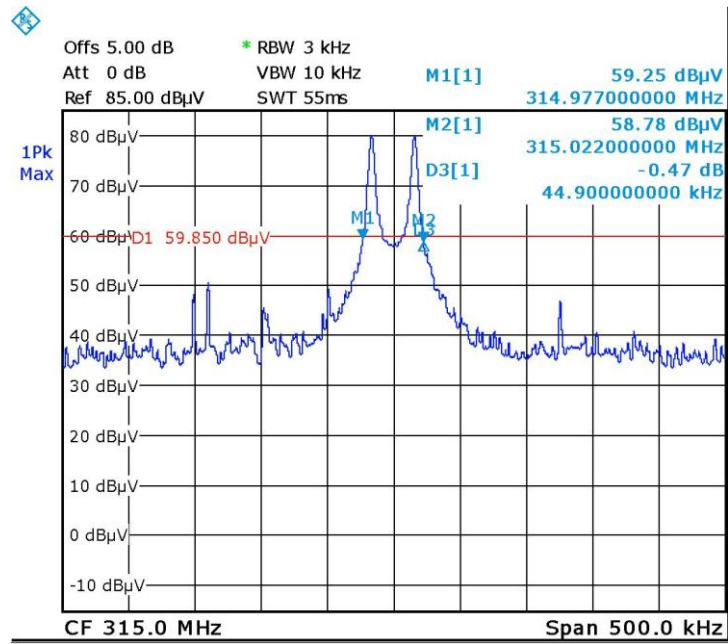

Occupied bandwidth plot

20 dB bandwidth (1 channel version)

20 dB bandwidth (3 channel version)

99% bandwidth (3 channel version)

99% bandwidth (3 channel version)