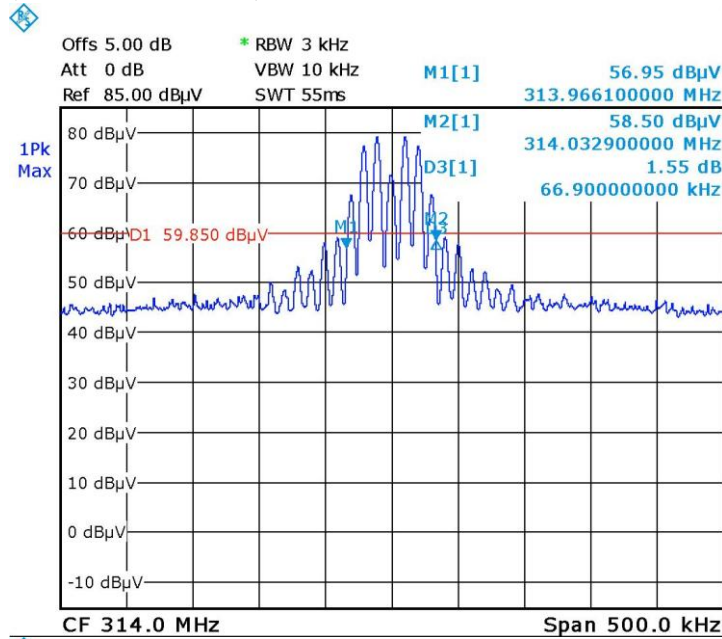

Occupied bandwidth plot

20 dB bandwidth (1 channel version)

20 dB bandwidth (3 channel version)

99% bandwidth (3 channel version)

99% bandwidth (3 channel version)