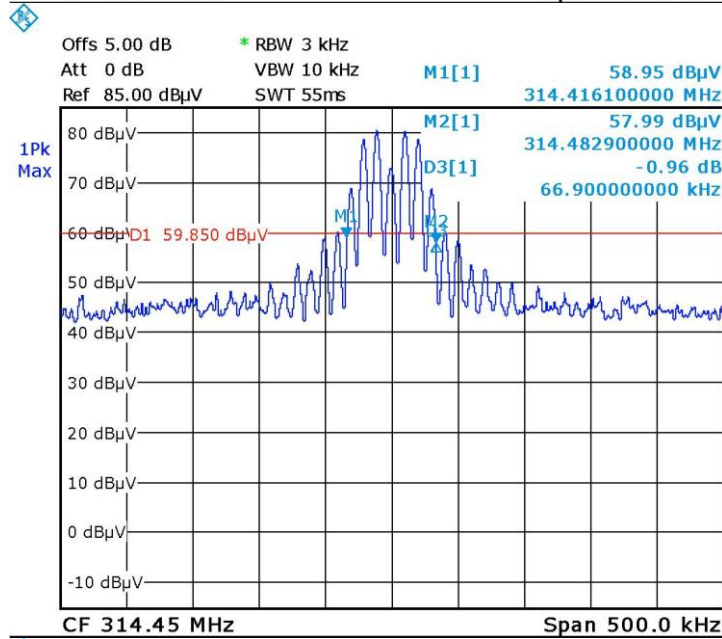

Occupied bandwidth plot

20 dB bandwidth (1 channel version)

20 dB bandwidth (3 channel version)

99% bandwidth (3 channel version)

99% bandwidth (3 channel version)