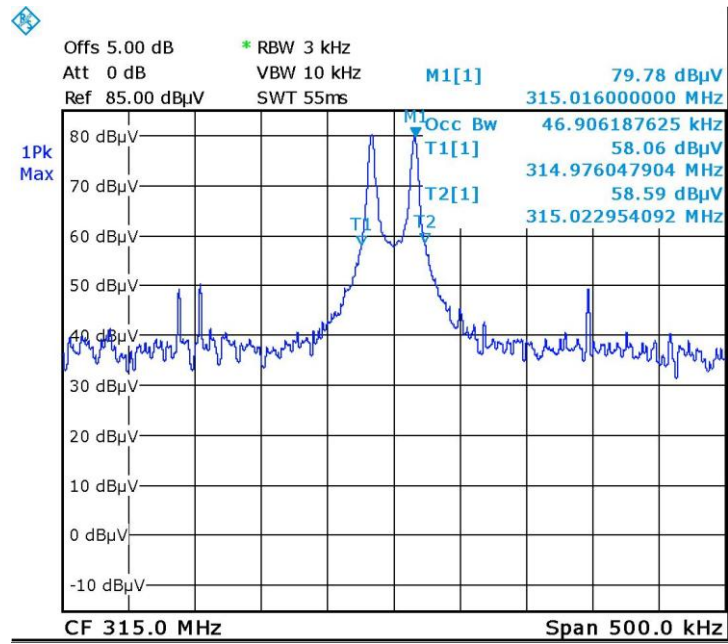

Occupied bandwidth plot

20 dB bandwidth (1 channel version)

20 dB bandwidth (3 channel version)

99% bandwidth (3 channel version)

99% bandwidth (3 channel version)