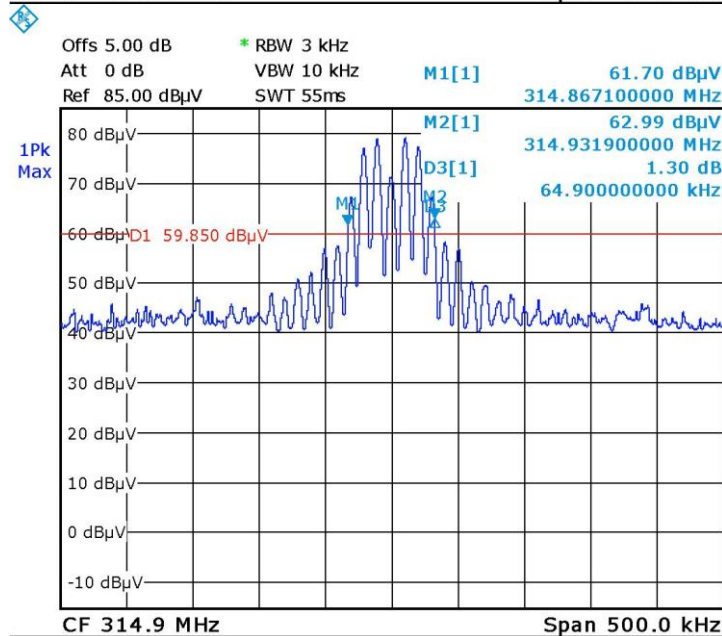

Occupied bandwidth plot

20 dB bandwidth (1 channel version)

20 dB bandwidth (3 channel version)

99% bandwidth (3 channel version)

99% bandwidth (3 channel version)