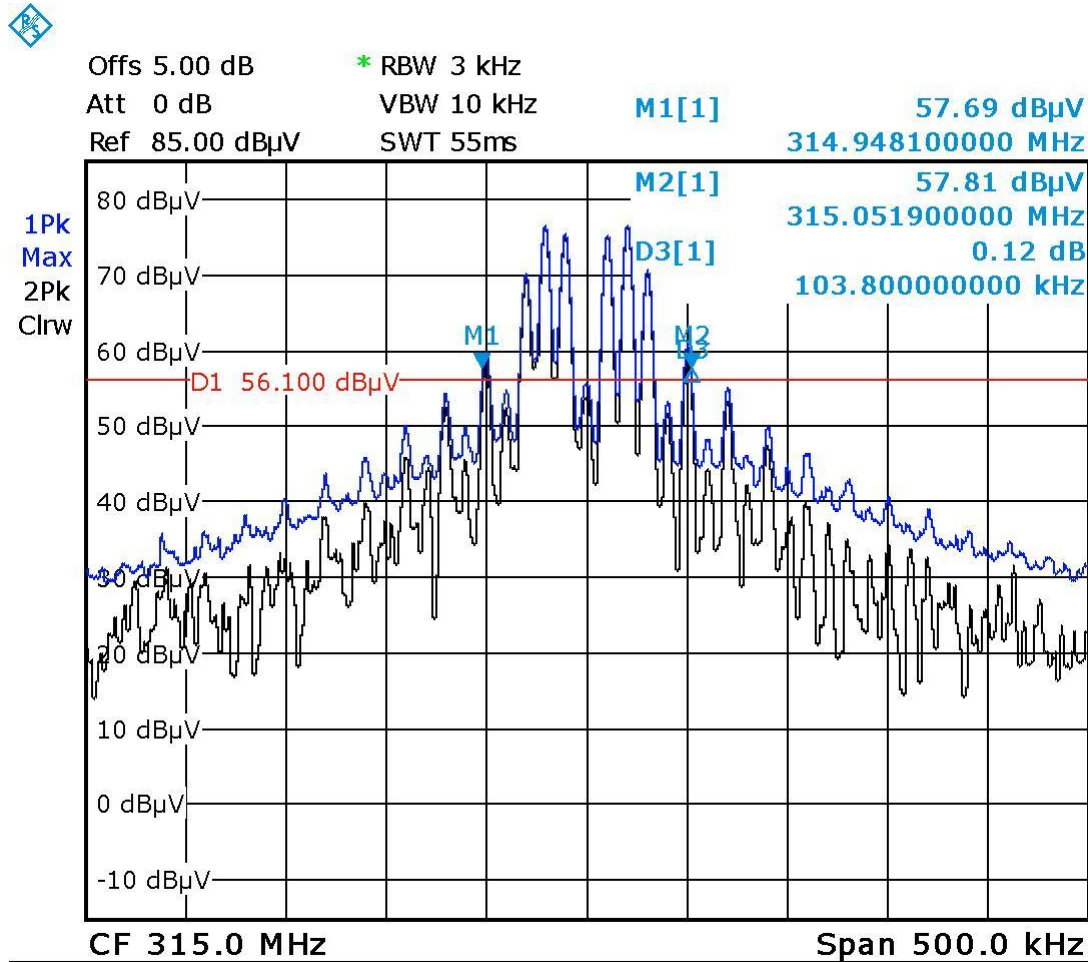

### Occupied bandwidth plot

#### 20 dB Bandwidth

### 99 % Bandwidth