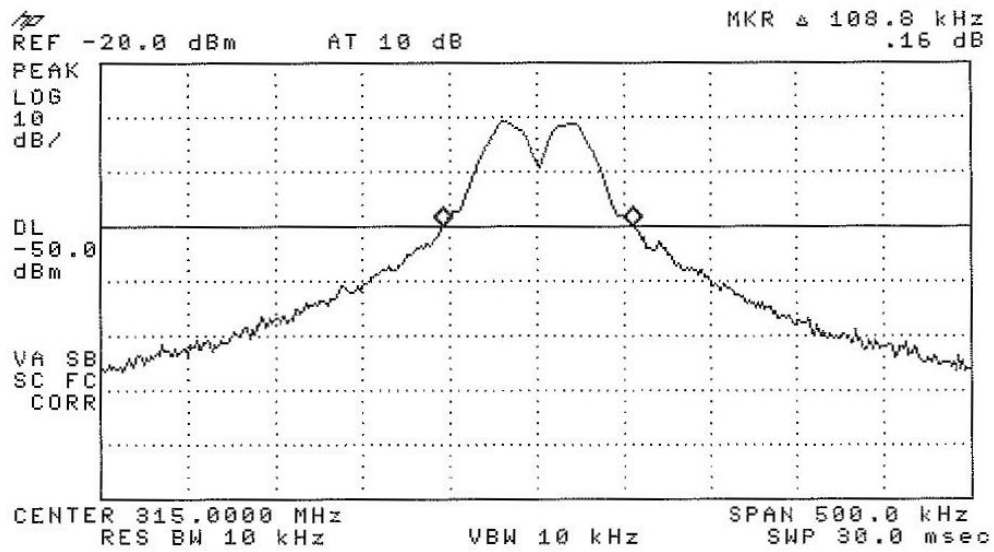

Channel occupancy / bandwidth plots 20 dB bandwidth

99 % bandwidth