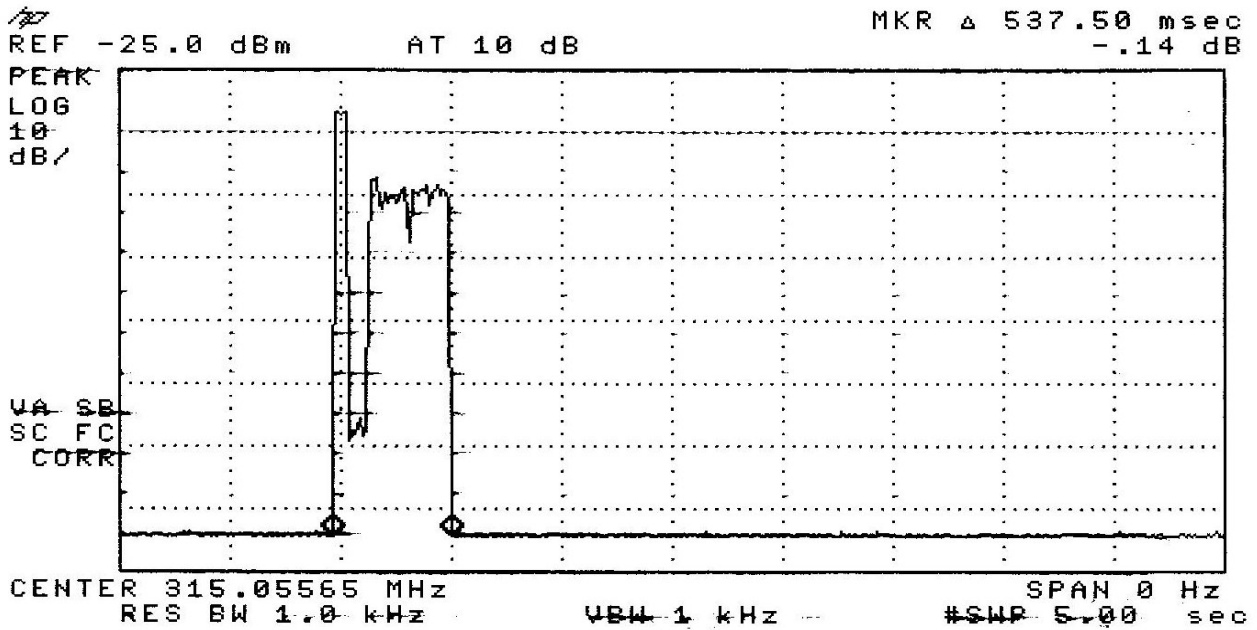

Periodic operation characteristics
Manually operated transmitter deactivation
Key: DC_02

15.231 (a1) A manually operated transmitter shall employ a switch that will automatically deactivate the transmitter within not more than 5 seconds of being released