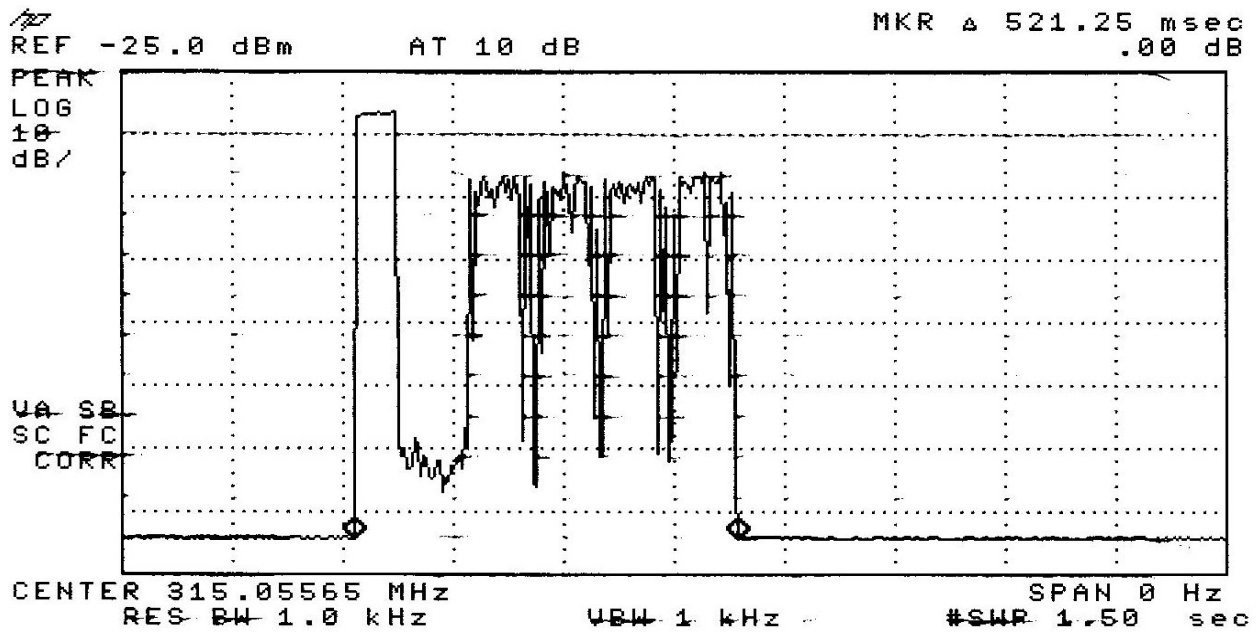

Periodic operation characteristics
Manually operated transmitter deactivation
Key: DC_02

15.231 (a1) A manually operated transmitter shall employ a switch that will automatically deactivate the transmitter within not more than 5 seconds of being released